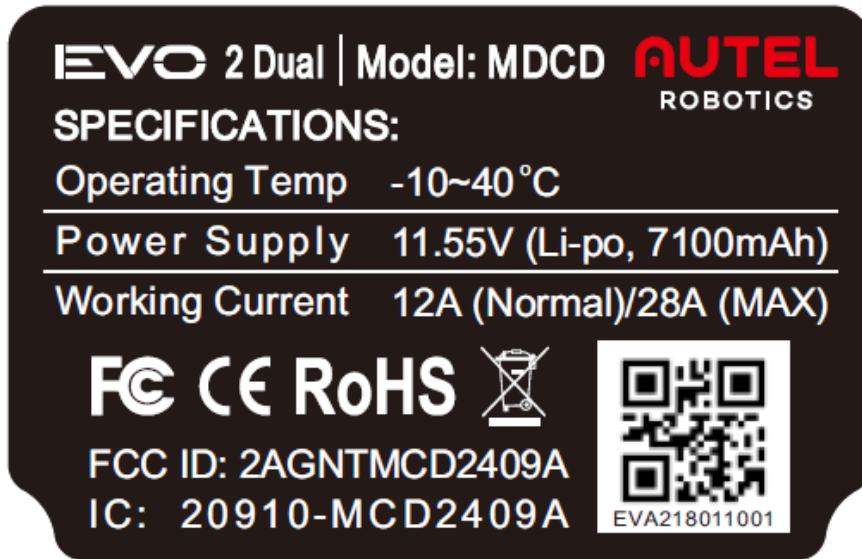

EXHIBIT A - FCC ID LABEL AND LOCATION

FCC ID Label

FCC ID Label Location Information

The label shown shall be permanently affixed at a conspicuous location on the device and be readily visible to the user at the time purchase (Labeling requirements per 2.925)