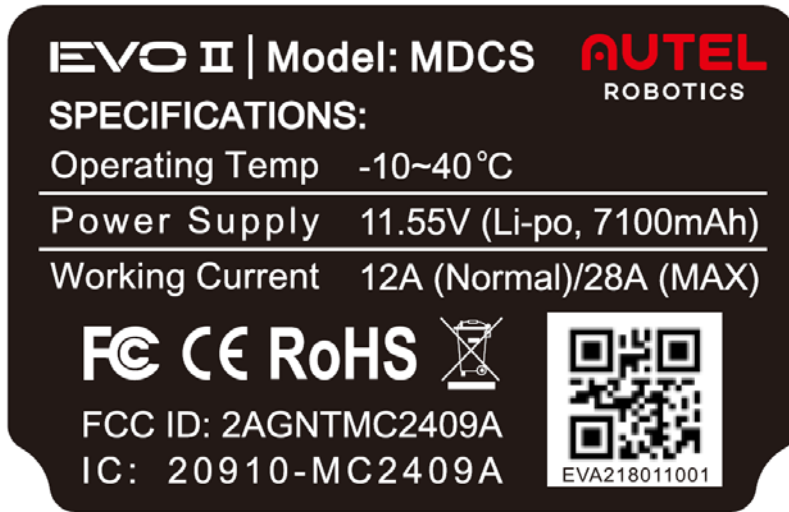

EXHIBIT A - FCC ID LABEL AND LOCATION

FCC ID Label

FCC ID Label Location Information

The label shown shall be permanently affixed at a conspicuous location on the device and be readily visible to the user at the time purchase (Labeling requirements per 2.925)