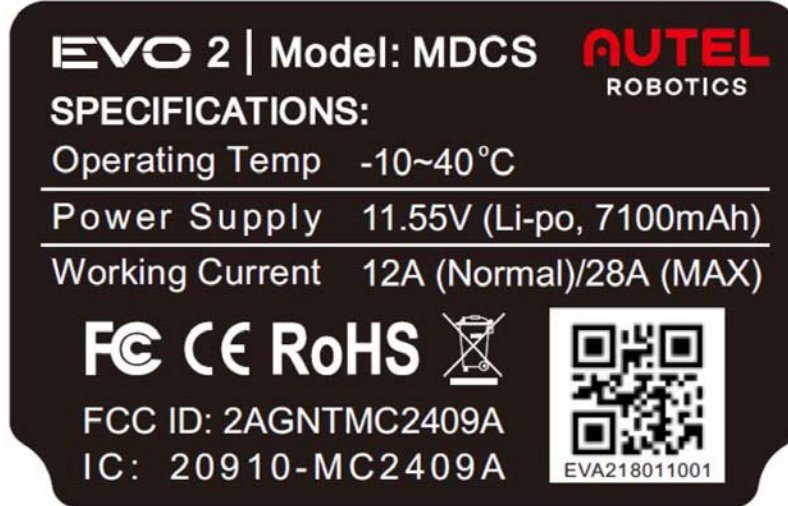

## EXHIBIT A - FCC ID LABEL AND LOCATION

### FCC ID Label

### FCC ID Label Location Information

The label shown shall be permanently affixed at a conspicuous location on the device and be readily visible to the user at the time purchase (Labeling requirements per 2.925)