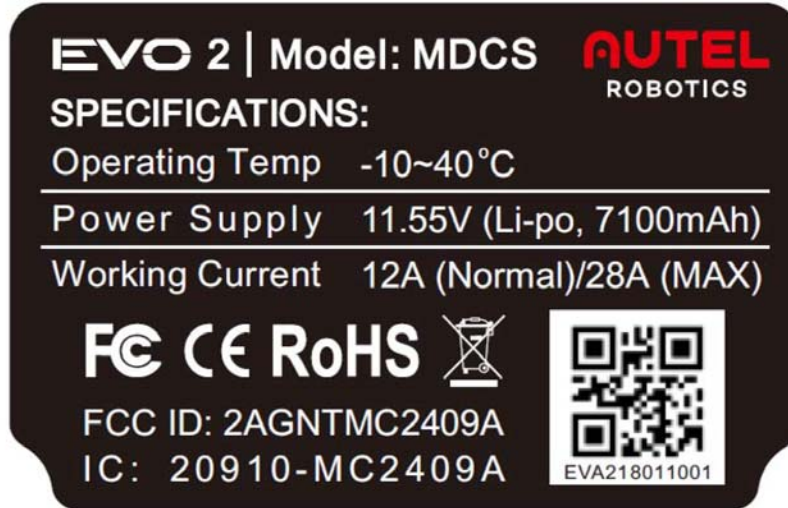

## EXHIBIT A - FCC ID LABEL AND LOCATION

---

### FCC ID Label

### FCC ID Label Location Information

The label shown shall be permanently affixed at a conspicuous location on the device and be readily visible to the user at the time purchase (Labeling requirements per 2.925)