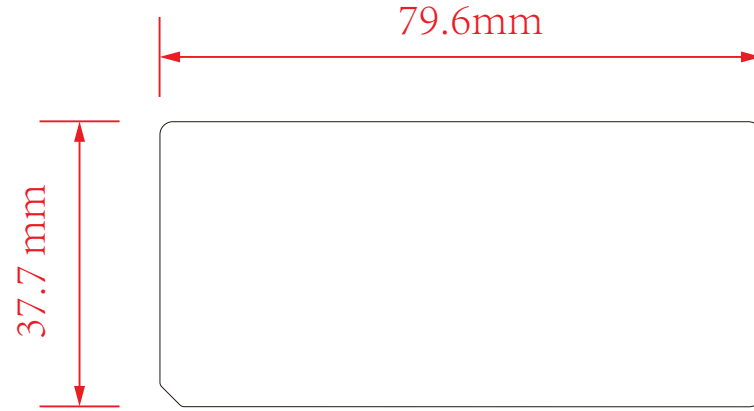

REV	POSITION	DATE	DESCRIPTION

透明开窗

RELEASE LEVEL: &PROJ_RELEASE
FILENAME: MODEL NAME

DRAW: 陈凤莲		UNIT'S: 79.6x37.7x0.24mm		TITLE: 机身贴纸	
CHKD:	FINISH:		备注	DWGNO: AR82080544	
STAD:	MASS(Kg):			PARTNO: 500003935	REV: V1
APPD: 刘曦	SCALE:			Material: PC磨砂细砂	
SHEET: 1 OF 1	PRODUCT: Live Deck2				