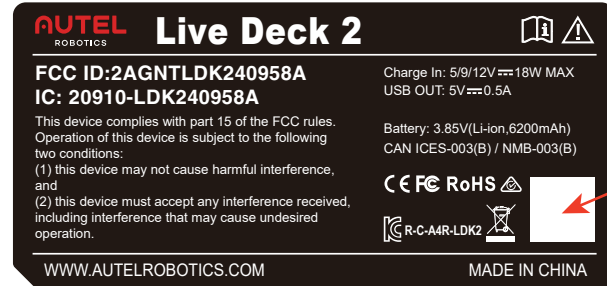

REV	POSITION	DATE	DESCRIPTION

透明开窗

RELEASE LEVEL: &PROJ_RELEASE
FILENAME: MODEL NAME

DRAW: 陈凤莲		UNIT'S: 79.6x37.7x0.24mm		TITLE: 机身贴纸	
CHKD:	FINISH:		备注	DWGNO: AR82080544	
STAD:	MASS(Kg):			PARTNO: 500003935	REV: V1
APPD: 刘曦	SCALE:			Material: PC磨砂细砂	
SHEET: 1 OF 1	PRODUCT: Live Deck2				