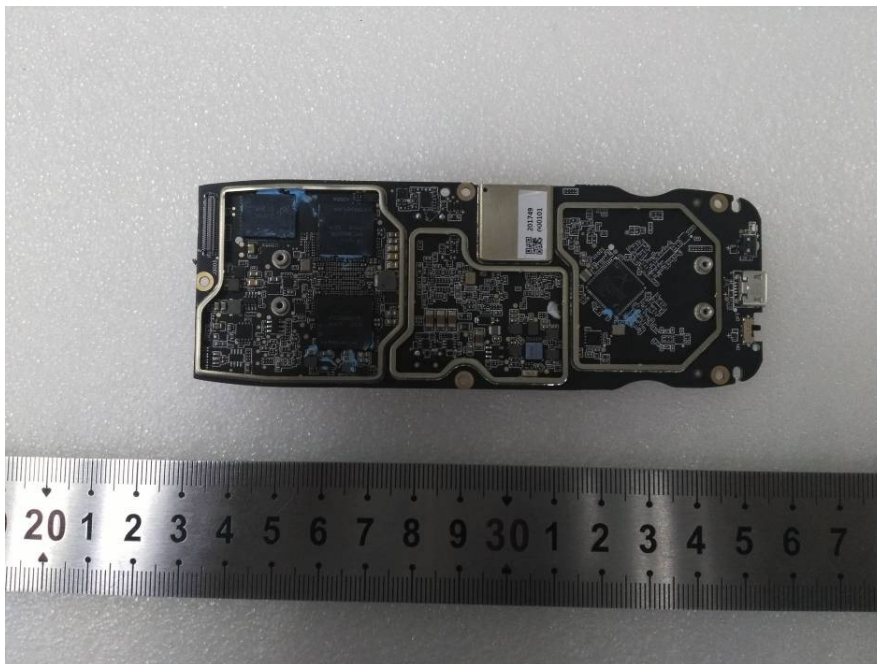

EXHIBIT C - EUT INTERNAL PHOTOGRAPHS

EUT – Top Cover off View 1

EUT – Top Cover off View 2

EUT – Top Cover off View 3

EUT – Top Cover off View 4

EUT – Bottom Cover off View 1

EUT – Bottom Cover off View 2

EUT – Bottom Cover off View 3

EUT – Bottom Cover off View 4

EUT – Mainboard 1 Top View

EUT – Mainboard 1 Top Shielding off View

EUT – Mainboard 1 Bottom View

EUT – Mainboard 1 Bottom Shielding off View

EUT – Mainboard 2 Top View

EUT – Mainboard 2 Bottom View

EUT – Mainboard 3 Top View

EUT – Mainboard 3 Bottom View

EUT – GPS Board Top View

EUT – GPS Board Bottom View

EUT – 2.4GHz Antenna View 1

EUT – 2.4GHz Antenna View 2

EUT – 900MHz Antenna View 1

EUT – 900MHz Antenna View 2