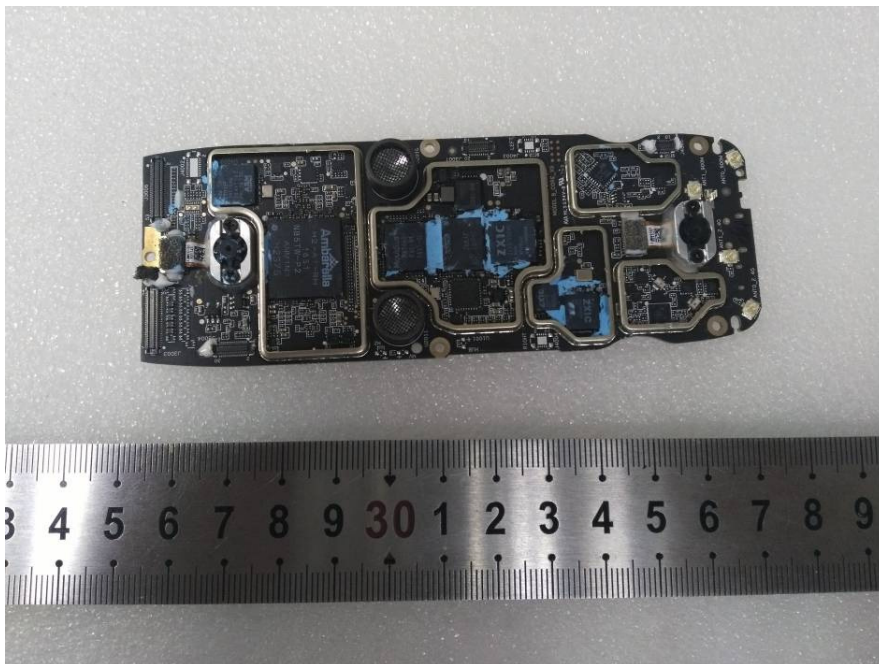

EXHIBIT C - EUT INTERNAL PHOTOGRAPHS

EUT – Top Cover off View 1

EUT – Top Cover off View 2

EUT – Top Cover off View 3

EUT – Top Cover off View 4

EUT – Bottom Cover off View 1

EUT – Bottom Cover off View 2

EUT – Bottom Cover off View 3

EUT – Bottom Cover off View 4

EUT – Mainboard 1 Top View

EUT – Mainboard 1 Top Shielding off View

EUT – Mainboard 1 Bottom View

EUT – Mainboard 1 Bottom Shielding off View

EUT – Mainboard 2 Top View

EUT – Mainboard 2 Bottom View

EUT – Mainboard 3 Top View

EUT – Mainboard 3 Bottom View

EUT – GPS Board Top View

EUT – GPS Board Bottom View

EUT – 2.4GHz Antenna View 1

EUT – 2.4GHz Antenna View 2

EUT – 900MHz Antenna View 1

EUT – 900MHz Antenna View 2