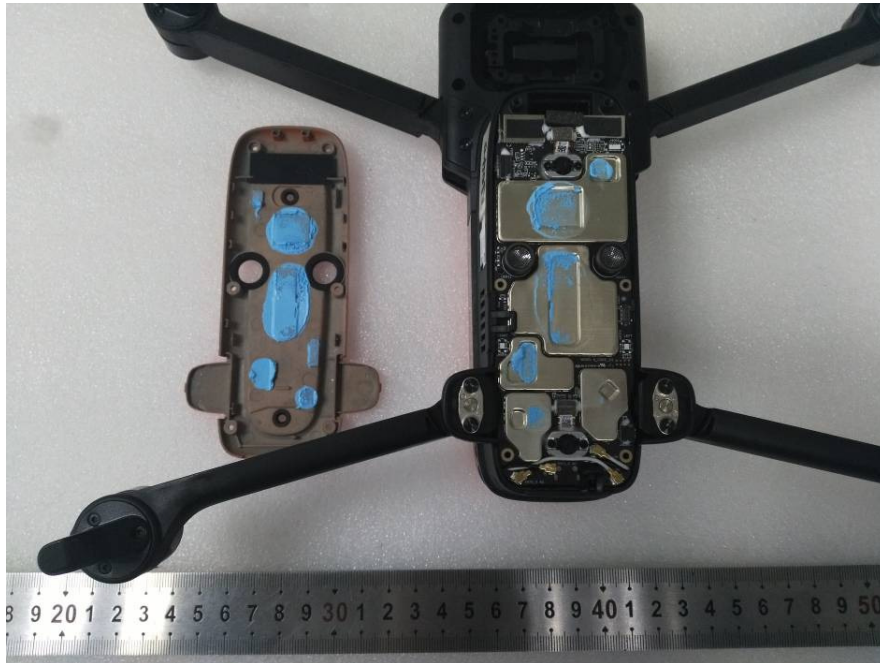

EXHIBIT C - EUT INTERNAL PHOTOGRAPHS

EUT – Top Cover off View 1

EUT – Top Cover off View 2

EUT – Top Cover off View 3

EUT – Top Cover off View 4

EUT – Bottom Cover off View 1

EUT – Bottom Cover off View 2

EUT – Bottom Cover off View 3

EUT – Bottom Cover off View 4

EUT – Mainboard 1 Top View

EUT – Mainboard 1 Top Shielding off View

EUT – Mainboard 1 Bottom View

EUT – Mainboard 1 Bottom Shielding off View

EUT – Mainboard 2 Top View

EUT – Mainboard 2 Bottom View

EUT – Mainboard 3 Top View

EUT – Mainboard 3 Bottom View

EUT – GPS Board Top View

EUT – GPS Board Bottom View

EUT – 2.4GHz Antenna View 1

EUT – 2.4GHz Antenna View 2

EUT – 900MHz Antenna View 1

EUT – 900MHz Antenna View 2