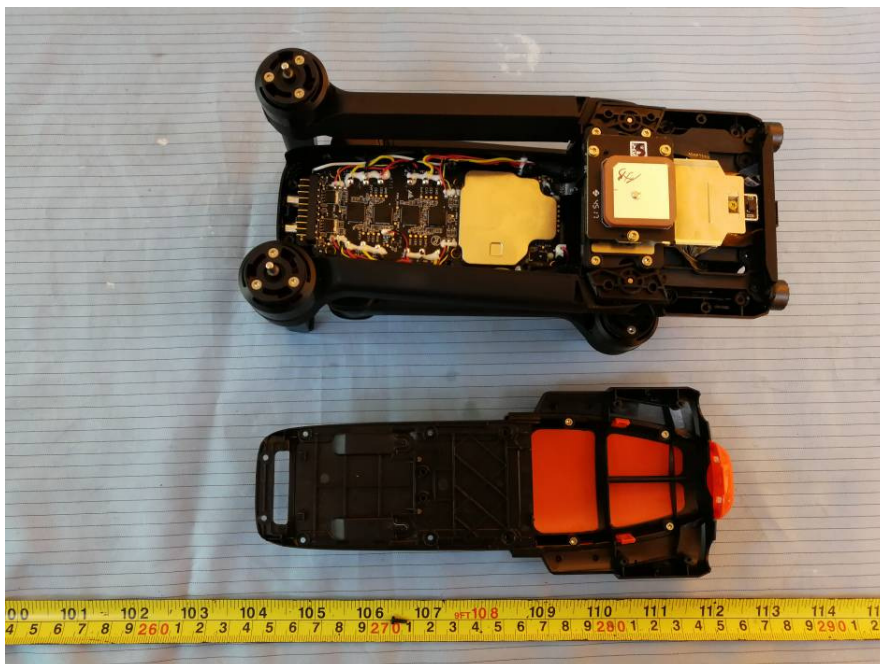

EXHIBIT C - EUT INTERNAL PHOTOGRAPHS

EUT – Top Cover off View 1

EUT – Top Cover off View 2

EUT – Top Cover off View 3

EUT – Top Cover off View 4

EUT – Bottom Cover off View 1

EUT – Bottom Cover off View 2

EUT – Bottom Cover off View 3

EUT – Bottom Cover off View 4

EUT – Mainboard 1 Top View

EUT – Mainboard 1 Top Shielding off View

EUT – Mainboard 1 Bottom View

EUT – Mainboard 1 Bottom Shielding off View

EUT – Mainboard 2 Top View

EUT – Mainboard 2 Bottom View

EUT – Mainboard 3 Top View

EUT – Mainboard 3 Bottom View

EUT – GPS Board Top View

EUT – GPS Board Bottom View

EUT – 2.4GHz Antenna View 1

EUT – 2.4GHz Antenna View 2

EUT – 900MHz Antenna View 1

EUT – 900MHz Antenna View 2