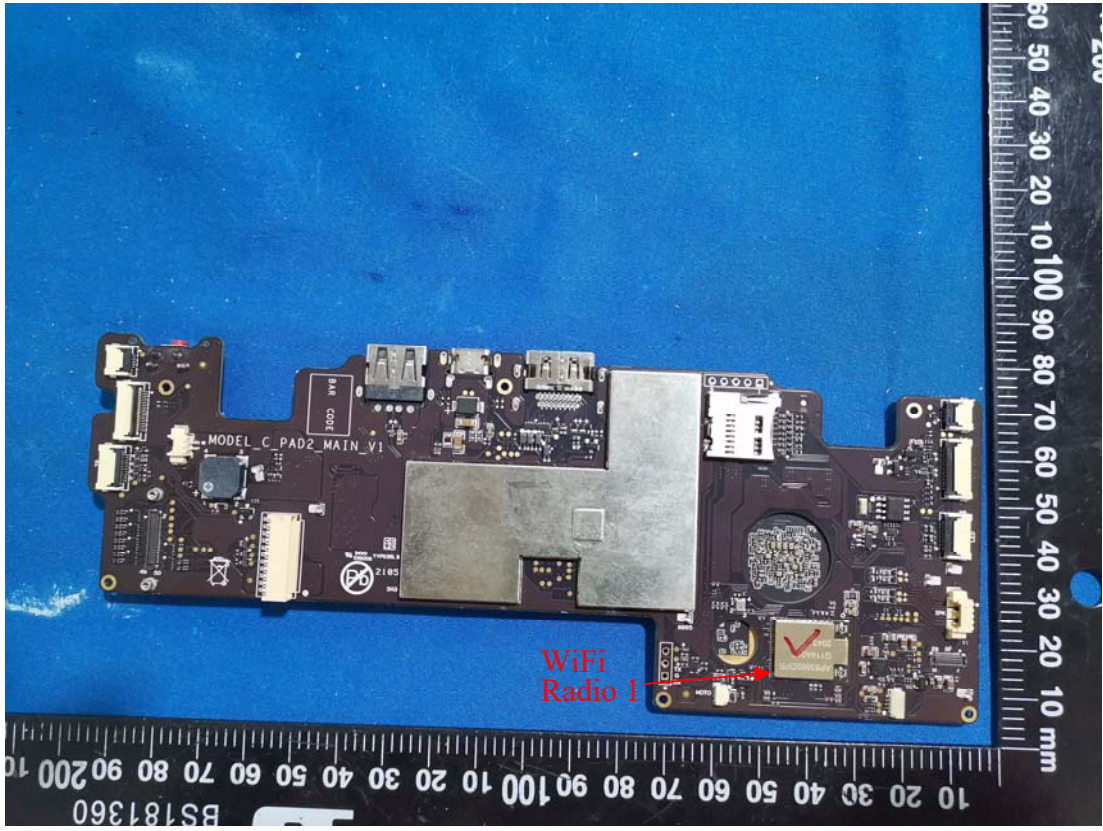

# EXHIBIT C - EUT INTERNAL PHOTOGRAPHS

GPS Module

900M/2.4G/5.8G SRD Radio

WiFi Radio 0 Chain 0

WiFi Radio 0 Chain 1

WiFi Radio 1 Chain 1

WiFi Radio 1 Chain 0