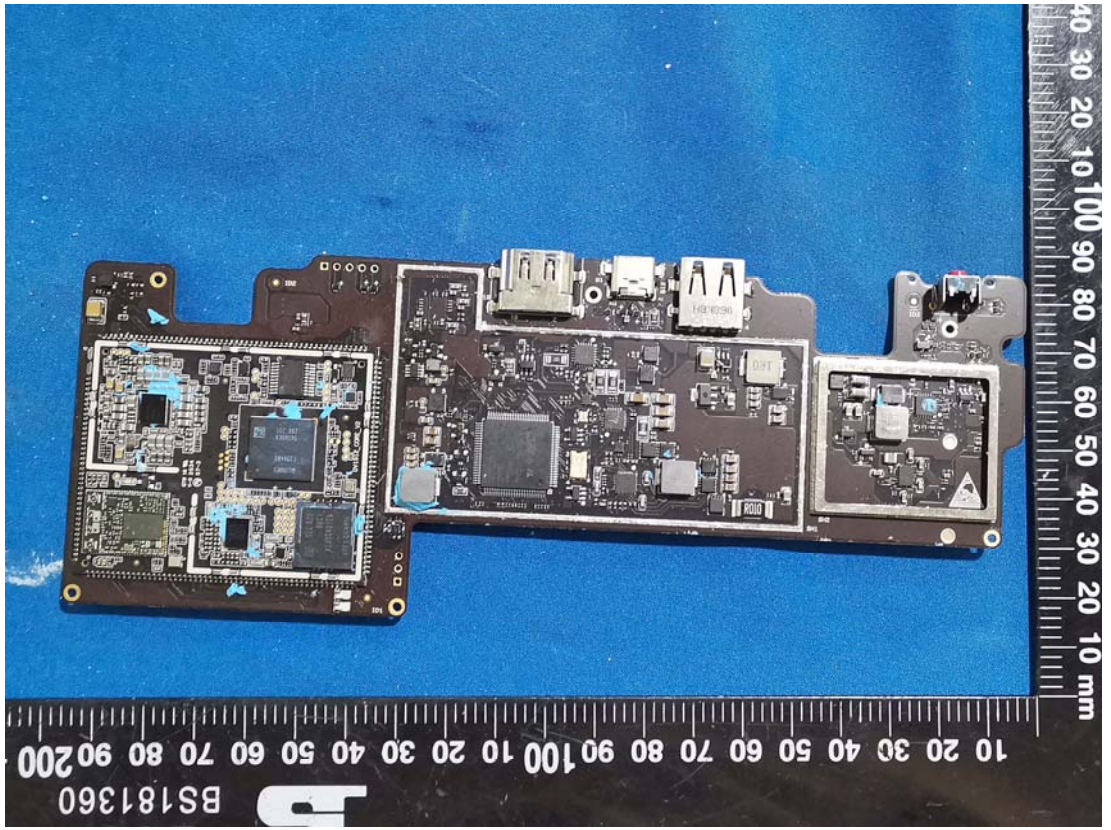

# EXHIBIT C - EUT INTERNAL PHOTOGRAPHS

GPS Module

900M/2.4G/5.8G SRD Radio

WiFi Radio 0 Chain 0

WiFi Radio 0 Chain 1

WiFi Radio 1 Chain 1

WiFi Radio 1 Chain 0