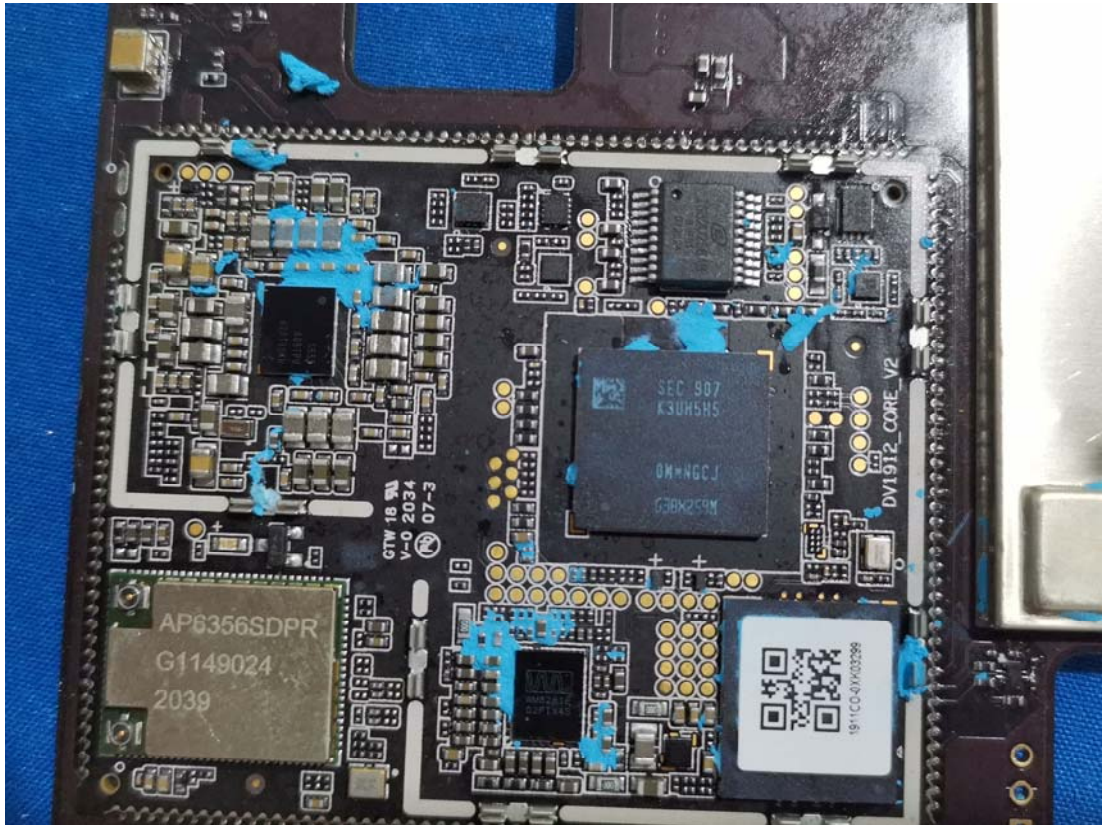

# EXHIBIT C - EUT INTERNAL PHOTOGRAPHS

GPS Module

900M/2.4G/5.8G SRD Radio

WiFi Radio 0 Chain 0

WiFi Radio 0 Chain 1

WiFi Radio 1 Chain 1

WiFi Radio 1 Chain 0