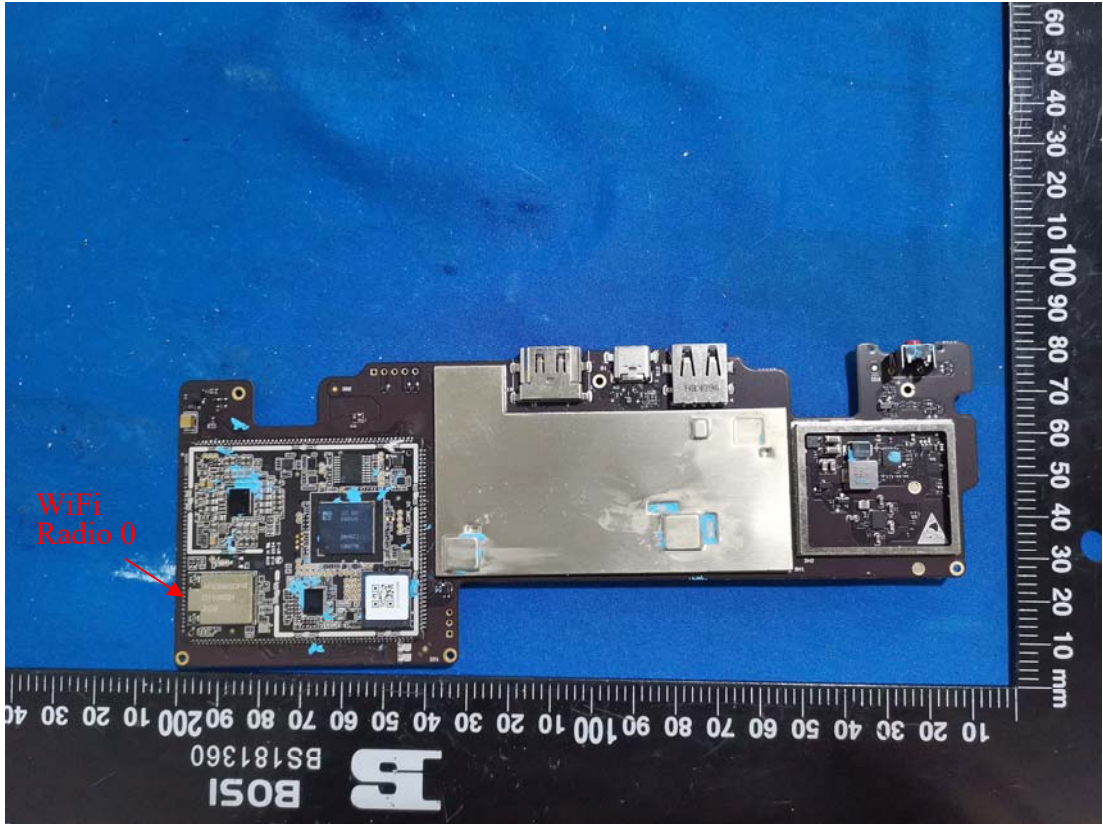

# EXHIBIT C - EUT INTERNAL PHOTOGRAPHS

GPS Module

900M/2.4G/5.8G SRD Radio

WiFi Radio 0 Chain 0

WiFi Radio 0 Chain 1

WiFi Radio 1 Chain 1

WiFi Radio 1 Chain 0