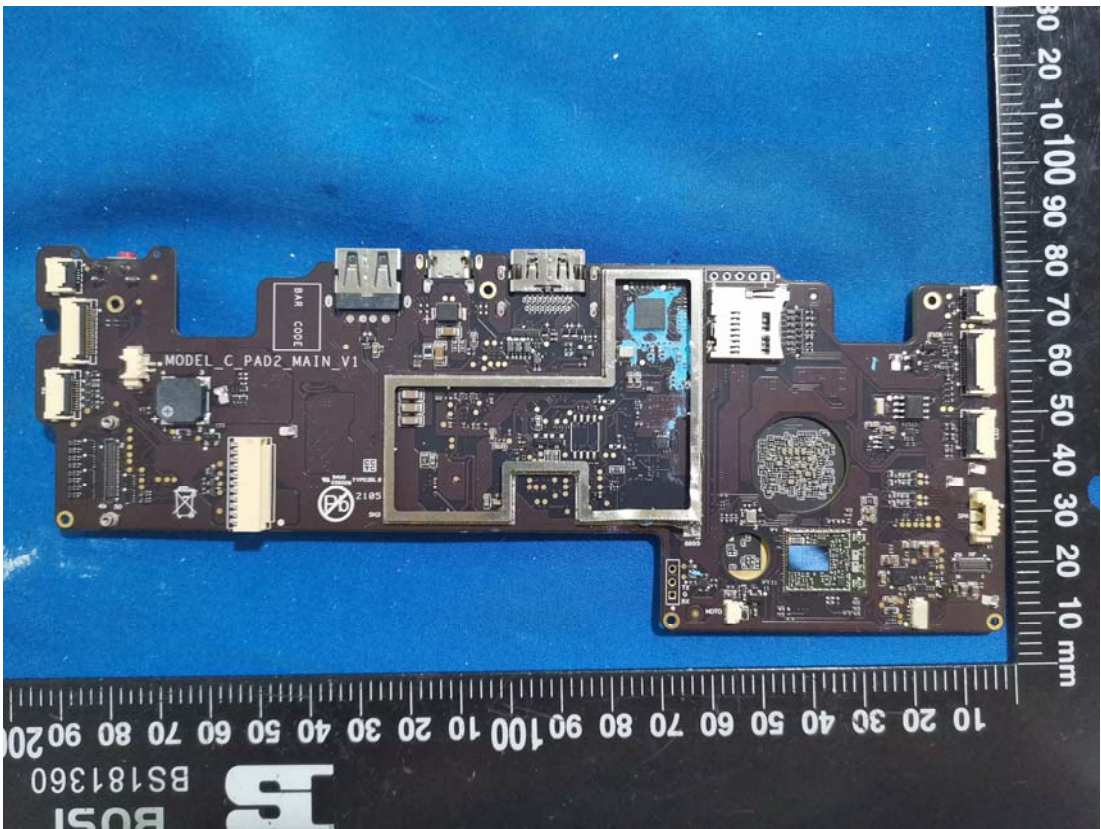

# EXHIBIT C - EUT INTERNAL PHOTOGRAPHS

GPS Module

900M/2.4G/5.8G SRD Radio

WiFi Radio 0 Chain 0

WiFi Radio 0 Chain 1

WiFi Radio 1 Chain 1

WiFi Radio 1 Chain 0