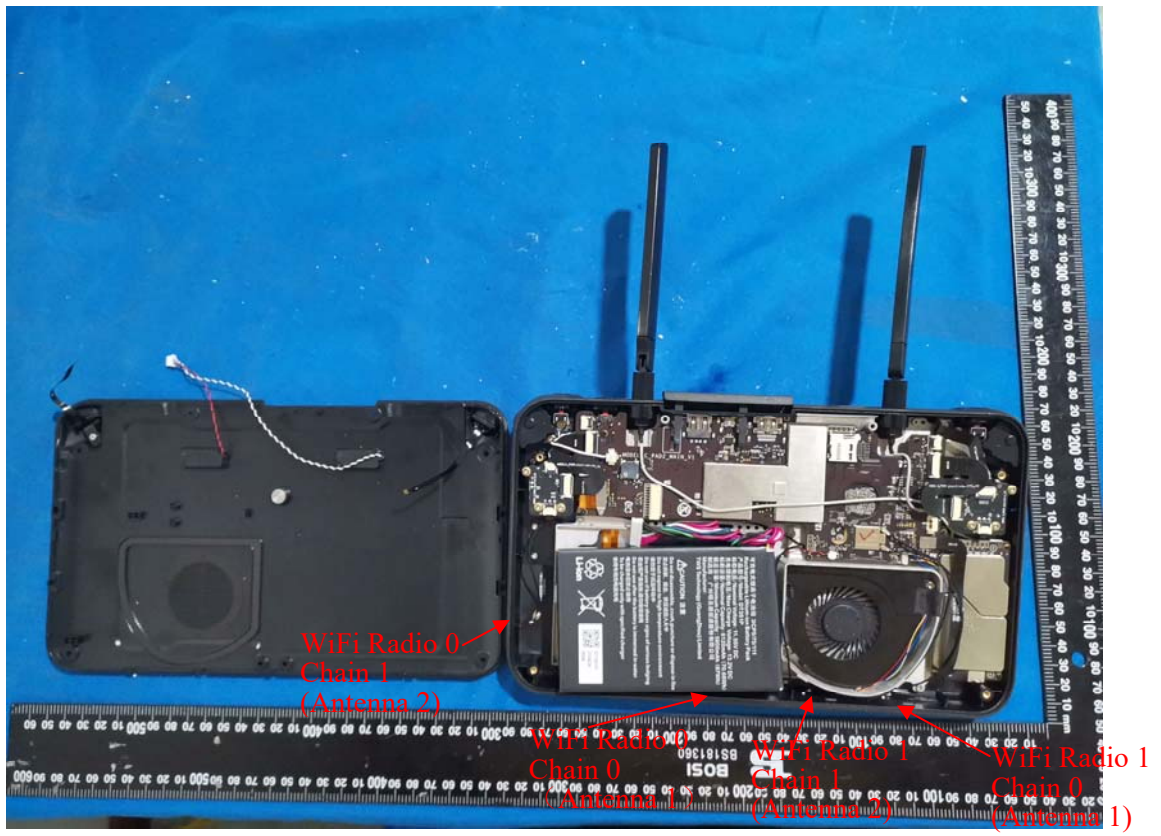

# EXHIBIT C - EUT INTERNAL PHOTOGRAPHS

GPS Module

900M/2.4G/5.8G SRD Radio

WiFi Radio 0 Chain 0

WiFi Radio 0 Chain 1

WiFi Radio 1 Chain 1

WiFi Radio 1 Chain 0