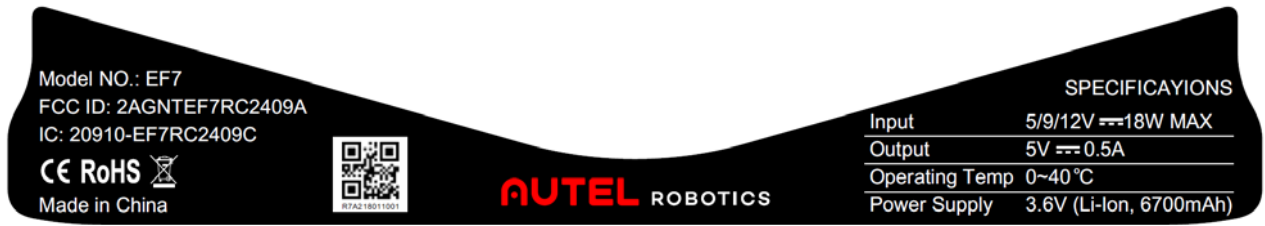

## EXHIBIT A - FCC ID LABEL AND LOCATION

### FCC ID Label

### FCC ID Label Location Information

The label shown shall be permanently affixed at a conspicuous location on the device and be readily visible to the user at the time purchase (Labeling requirements per 2.925)