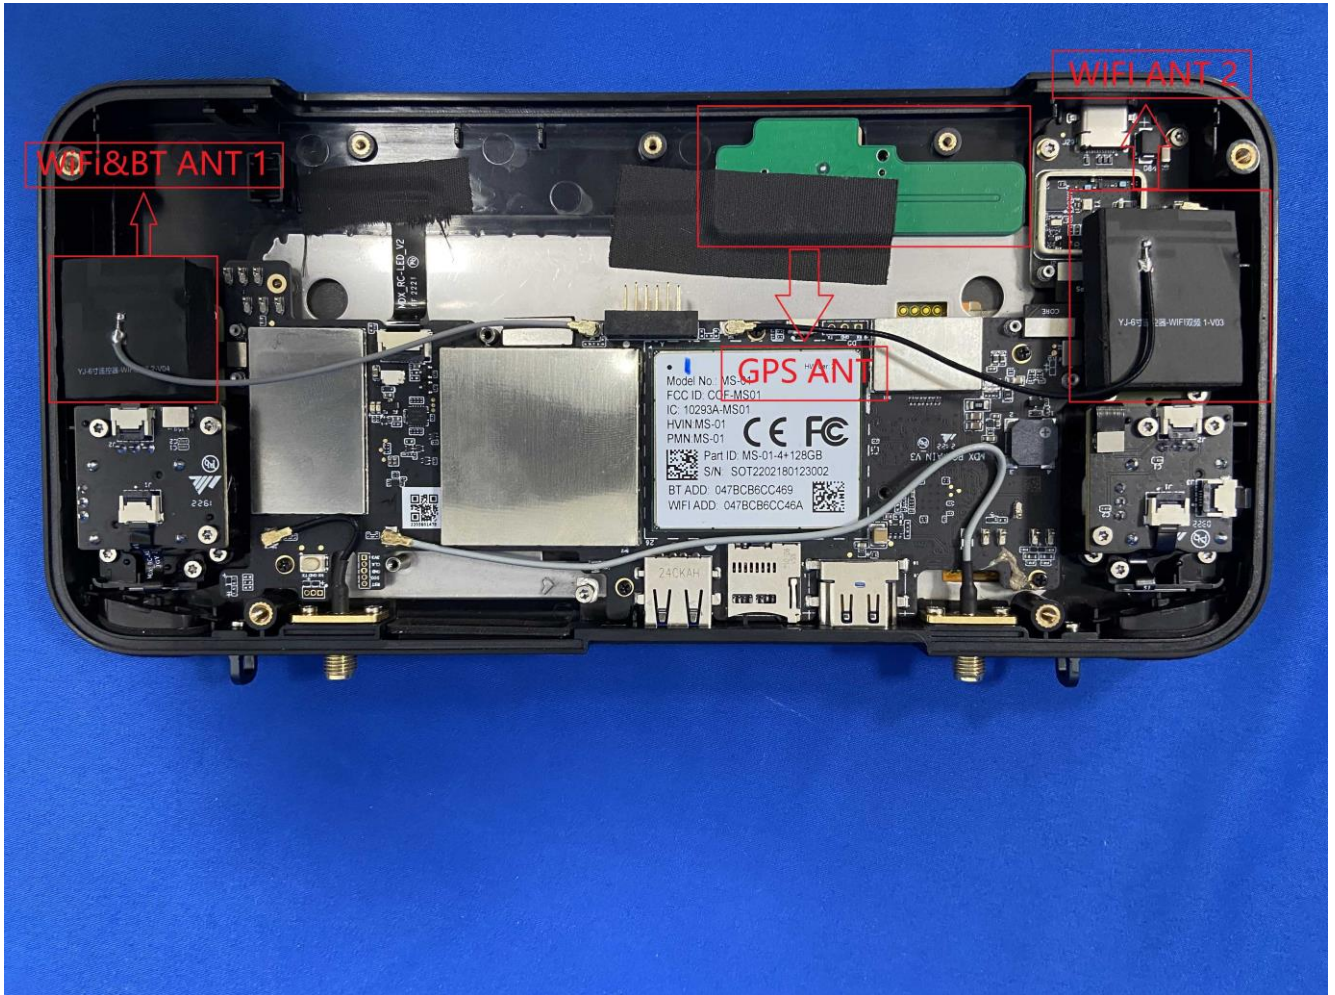

EUT Photos (Model: EF6)

EUT Antenna Locations

SAR Test Setup Photos

Back side (1g SAR for ANT 1)
(10mm)

Right side (1g SAR for ANT 2)
(10mm)

Left side (1g SAR)
(10mm)

Right side (1g SAR)
(10mm)

Bottom side (1g SAR for ANT 2)
(10mm)

Horizontal mode (1g SAR for ANT 3)(10mm)

Vertical mode (1g SAR for ANT 3)(10mm)

Front side (10 SAR for ANT 1)
(0mm)

Front side (10 SAR for ANT 2)
(0mm)

Back side (10 SAR for ANT 1)
(0mm)

Back side (10 SAR for ANT 2)
(0mm)

Left side (10g SAR)
(0mm)

Right side (10g SAR)
(0mm)

Top side (10 SAR for ANT 1)
(0mm)

Top side (10 SAR for ANT 2)
(0mm)

Bottom side (10 SAR for ANT 1)
(0mm)

Bottom side (10 SAR for ANT 2)
(0mm)

Horizontal mode (10g SAR for ANT 3)(0mm)

Vertical mode (10g SAR for ANT 3)(0mm)