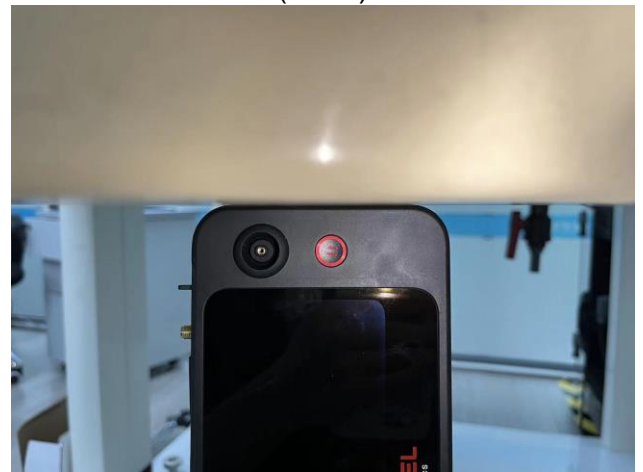

Right side (10g SAR)
(0mm)