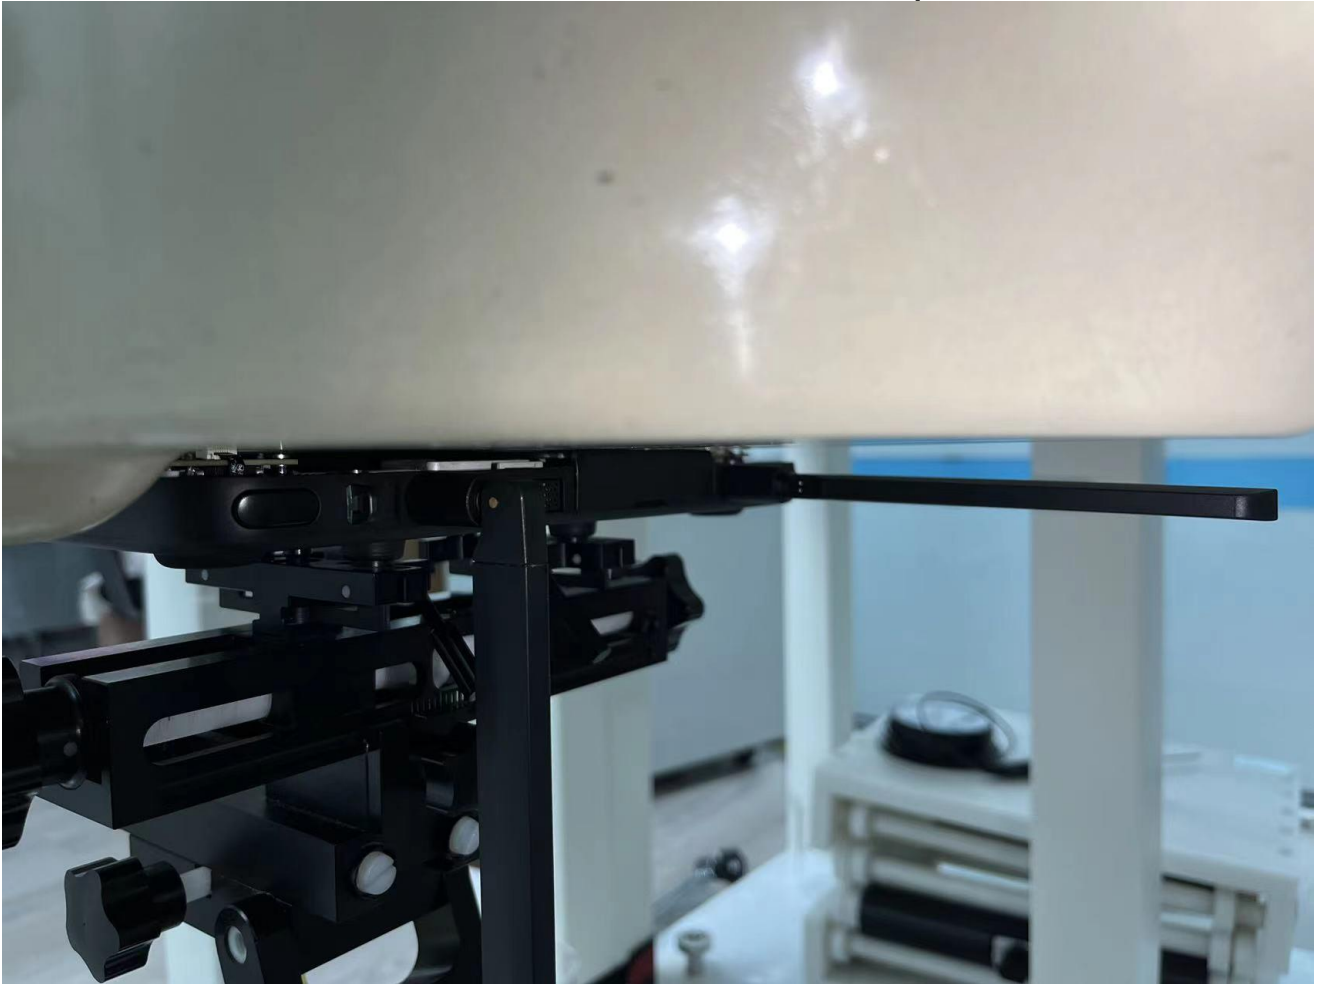

EUT Photos (Model: EF6)

EUT Antenna Locations

SAR Test Setup Photos

Back side (1g SAR for ANT 1)
(10mm)

Right side (1g SAR for ANT 2)
(10mm)

Left side (1g SAR)
(10mm)

Right side (1g SAR)
(10mm)

Bottom side (1g SAR for ANT 2)
(10mm)

Left side (10g SAR)
(0mm)

Right side (10g SAR)
(0mm)

Top side (10 SAR for ANT 1)
(0mm)

Top side (10 SAR for ANT 2)
(0mm)

Bottom side (10 SAR for ANT 1)
(0mm)

Bottom side (10 SAR for ANT 2)
(0mm)

Horizontal mode (10g SAR for ANT 3)(0mm)