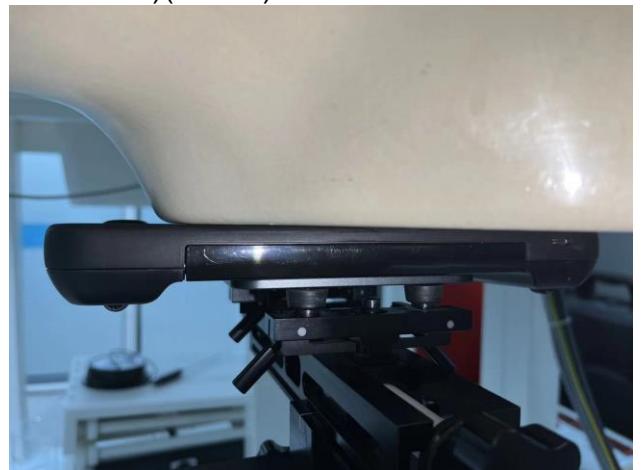

EUT Photos (Model: EF6)

EUT Antenna Locations

SAR Test Setup Photos

Back side (1g SAR for ANT 1)
(10mm)

Right side (1g SAR for ANT 2)
(10mm)

Left side (1g SAR)
(10mm)

Right side (1g SAR)
(10mm)

Bottom side (1g SAR for ANT 2)
(10mm)

Horizontal mode (1g SAR for ANT 3)(10mm)

Vertical mode (1g SAR for ANT 3)(10mm)

Front side (10 SAR for ANT 1)
(0mm)

Front side (10 SAR for ANT 2)
(0mm)

Back side (10 SAR for ANT 1)
(0mm)

Back side (10 SAR for ANT 2)
(0mm)

Left side (10g SAR)
(0mm)

Right side (10g SAR)
(0mm)

Top side (10 SAR for ANT 1)
(0mm)

Top side (10 SAR for ANT 2)
(0mm)

Bottom side (10 SAR for ANT 1)
(0mm)

Bottom side (10 SAR for ANT 2)
(0mm)

Horizontal mode (10g SAR for ANT 3)(0mm)