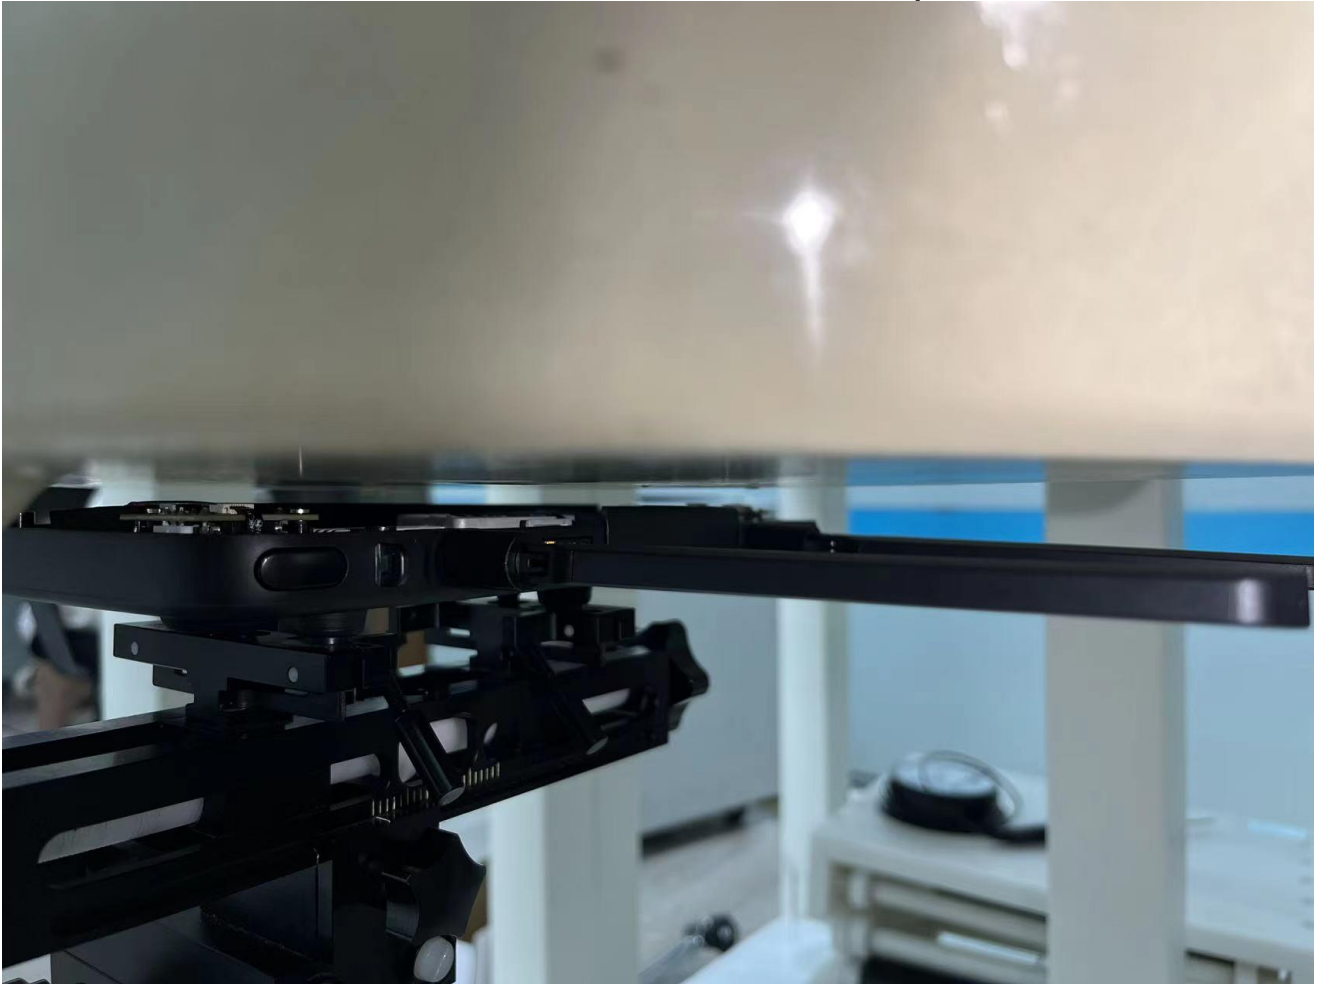

EUT Photos (Model: EF6)

EUT Antenna Locations

SAR Test Setup Photos

Back side (1g SAR for ANT 1)
(10mm)

Right side (1g SAR for ANT 2)
(10mm)

Left side (1g SAR)
(10mm)

Right side (1g SAR)
(10mm)

Bottom side (1g SAR for ANT 2)
(10mm)

Horizontal mode (1g SAR for ANT 3)(10mm)

Vertical mode (1g SAR for ANT 3)(10mm)

Front side (10 SAR for ANT 1)
(0mm)

Front side (10 SAR for ANT 2)
(0mm)

Back side (10 SAR for ANT 1)
(0mm)

Back side (10 SAR for ANT 2)
(0mm)

Left side (10g SAR)
(0mm)

Right side (10g SAR)
(0mm)

Top side (10 SAR for ANT 1)
(0mm)

Top side (10 SAR for ANT 2)
(0mm)

Bottom side (10 SAR for ANT 1)
(0mm)

Bottom side (10 SAR for ANT 2)
(0mm)

Horizontal mode (10g SAR for ANT 3)(0mm)

Vertical mode (10g SAR for ANT 3)(0mm)