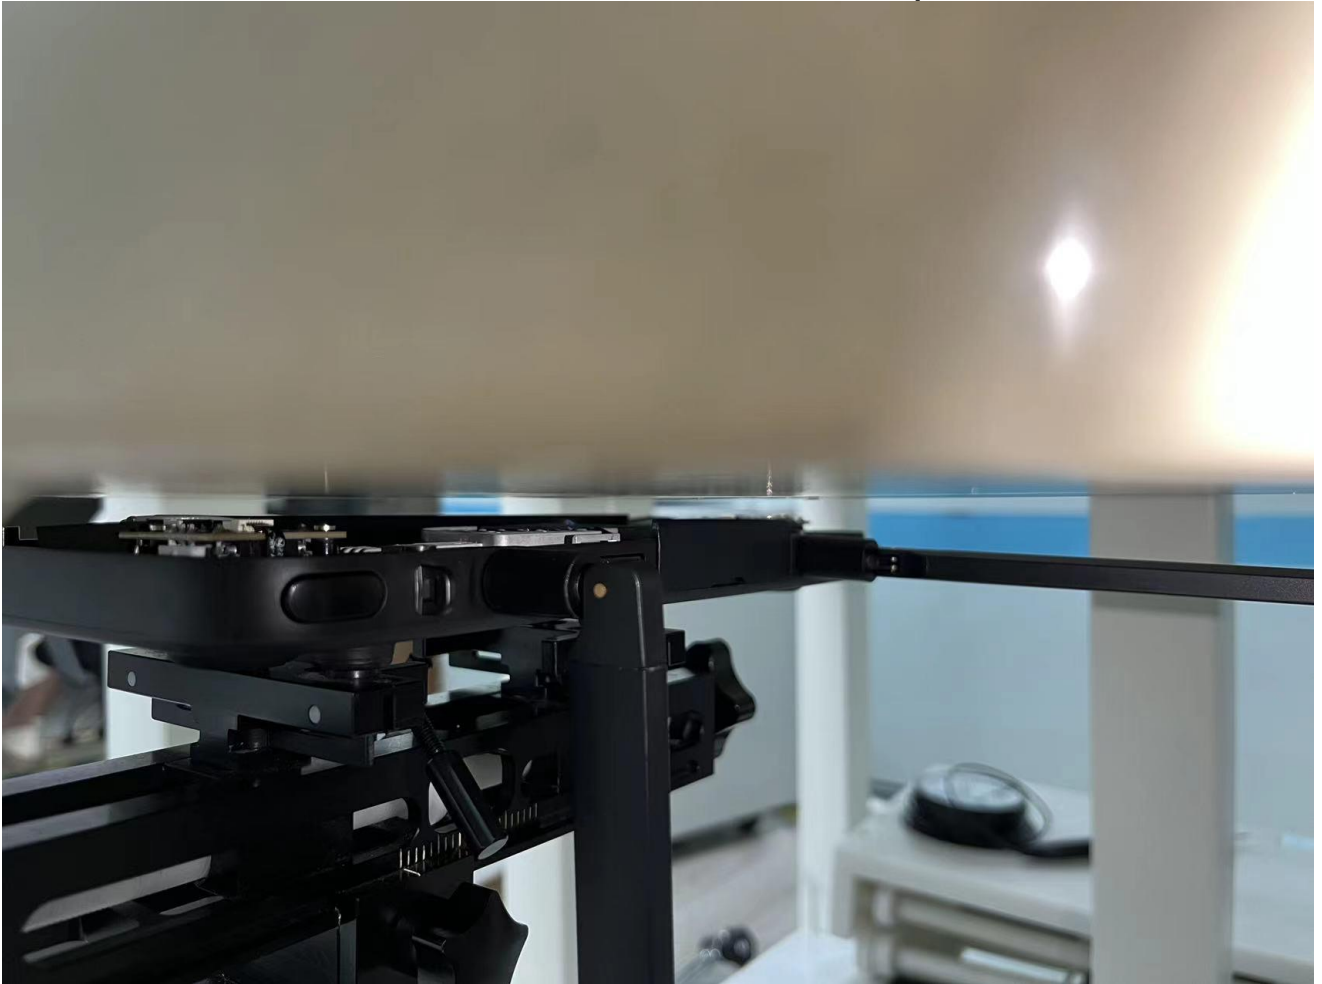

EUT Photos (Model: EF6)

EUT Antenna Locations

SAR Test Setup Photos

Back side (1g SAR for ANT 1)
(10mm)

Right side (1g SAR for ANT 2)
(10mm)

Left side (1g SAR)
(10mm)

Right side (1g SAR)
(10mm)

Bottom side (1g SAR for ANT 2)
(10mm)

Horizontal mode (1g SAR for ANT 3)(10mm)

Vertical mode (1g SAR for ANT 3)(10mm)

Front side (10 SAR for ANT 1)
(0mm)

Front side (10 SAR for ANT 2)
(0mm)

Back side (10 SAR for ANT 1)
(0mm)

Back side (10 SAR for ANT 2)
(0mm)

Left side (10g SAR)
(0mm)

Right side (10g SAR)
(0mm)

Top side (10 SAR for ANT 1)
(0mm)

Top side (10 SAR for ANT 2)
(0mm)

Bottom side (10 SAR for ANT 1)
(0mm)

Bottom side (10 SAR for ANT 2)
(0mm)

Horizontal mode (10g SAR for ANT 3)(0mm)

Vertical mode (10g SAR for ANT 3)(0mm)