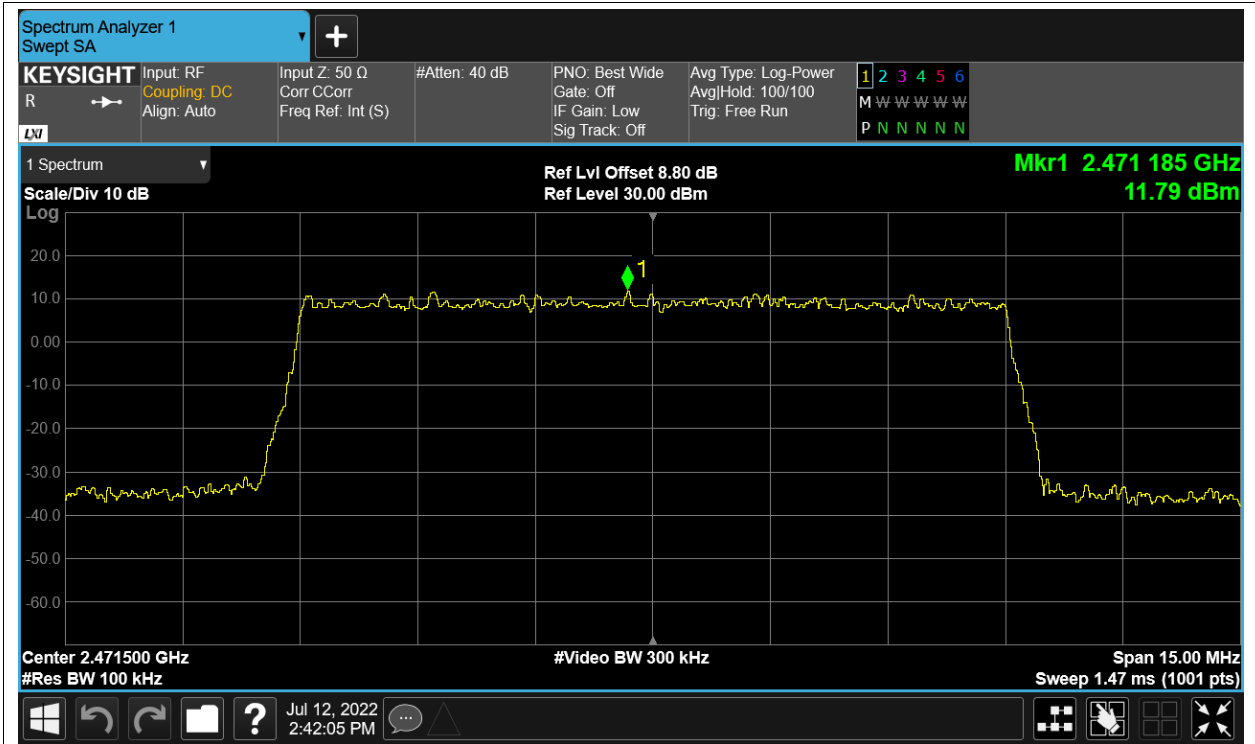

Tx. Spurious NVNT 2.4G-10M-16QAM 2407.5MHz Ant1 Ref

Tx. Spurious NVNT 2.4G-10M-16QAM 2407.5MHz Ant1 Emission

Tx. Spurious NVNT 2.4G-10M-16QAM 2439.5MHz Ant1 Ref

Tx. Spurious NVNT 2.4G-10M-16QAM 2439.5MHz Ant1 Emission

Tx. Spurious NVNT 2.4G-10M-16QAM 2471.5MHz Ant1 Ref

Tx. Spurious NVNT 2.4G-10M-16QAM 2471.5MHz Ant1 Emission

Tx. Spurious NVNT 2.4G-10M-QPSK 2407.5MHz Ant1 Ref

Tx. Spurious NVNT 2.4G-10M-QPSK 2407.5MHz Ant1 Emission