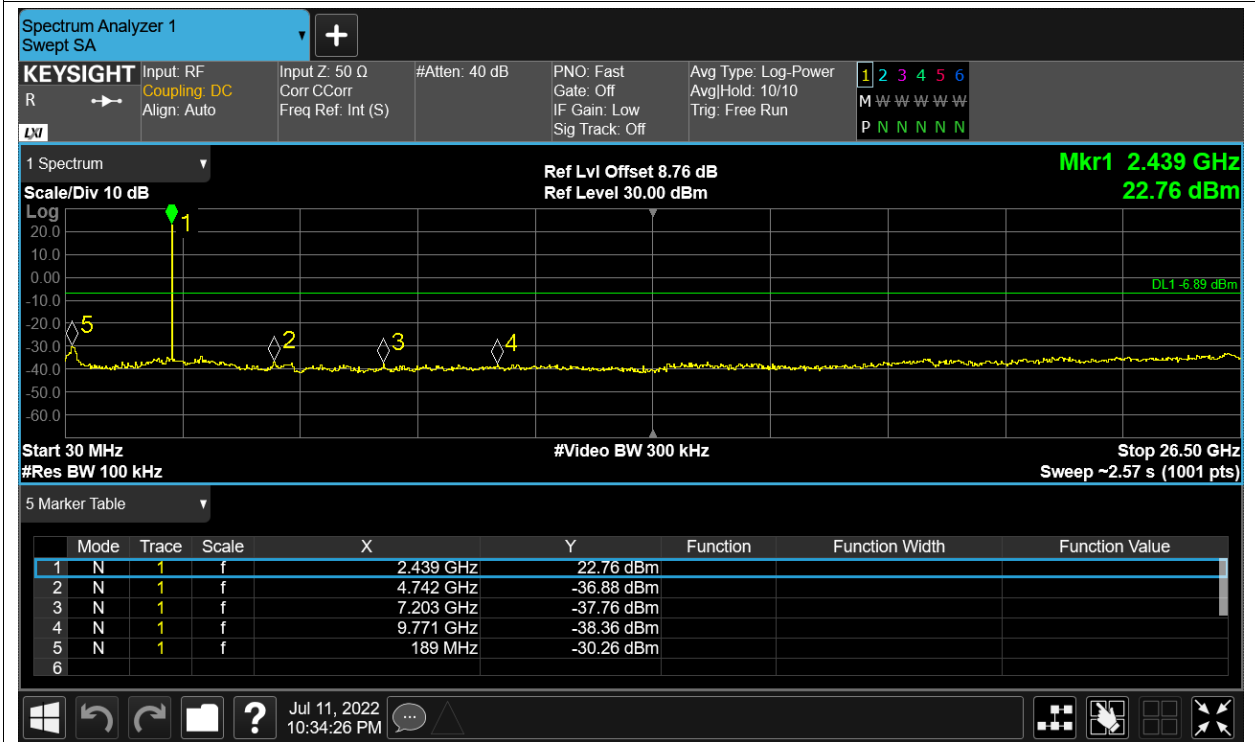

Tx. Spurious NVNT 2.4G-1.4M-16QAM 2475.5MHz Ant1 Ref

Tx. Spurious NVNT 2.4G-1.4M-16QAM 2475.5MHz Ant1 Emission

Tx. Spurious NVNT 2.4G-1.4M-QPSK 2403.5MHz Ant1 Ref

Tx. Spurious NVNT 2.4G-1.4M-QPSK 2403.5MHz Ant1 Emission

Tx. Spurious NVNT 2.4G-1.4M-QPSK 2439.5MHz Ant1 Ref

Tx. Spurious NVNT 2.4G-1.4M-QPSK 2439.5MHz Ant1 Emission

Tx. Spurious NVNT 2.4G-1.4M-QPSK 2475.5MHz Ant1 Ref

Tx. Spurious NVNT 2.4G-1.4M-QPSK 2475.5MHz Ant1 Emission