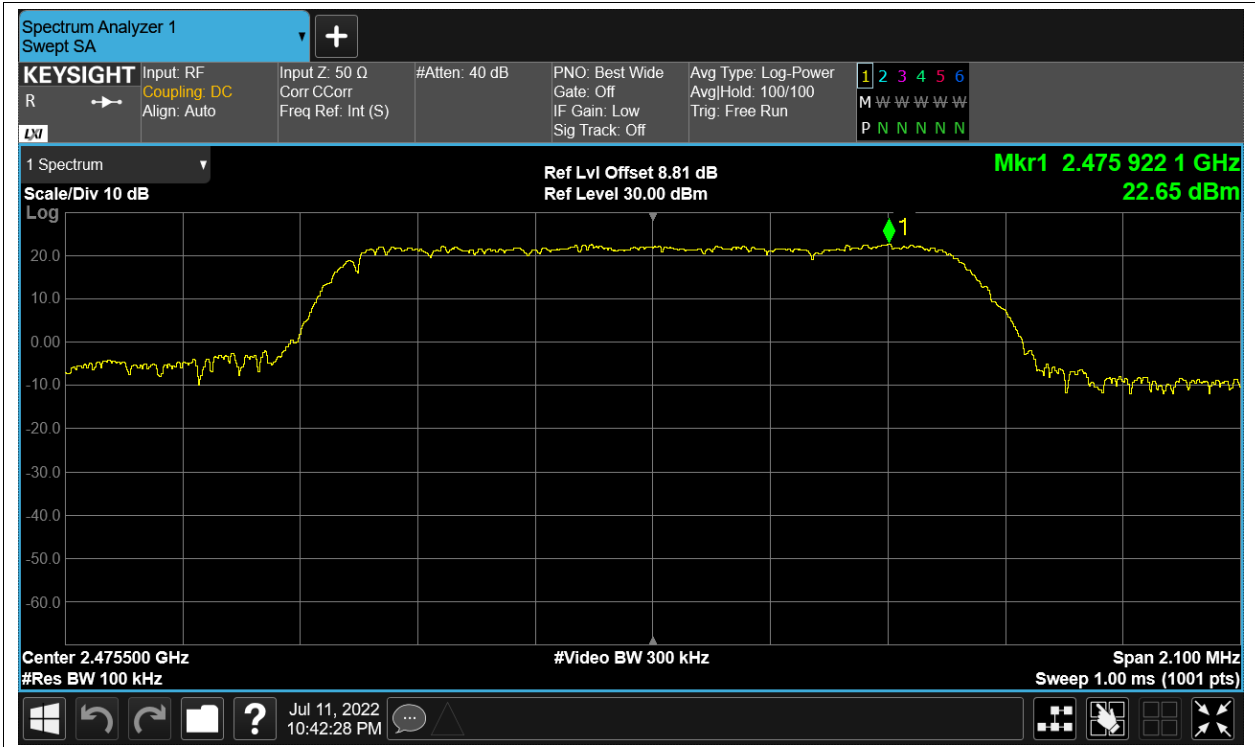

Test Graphs

Tx. Spurious NVNT 2.4G-1.4M-16QAM 2403.5MHz Ant1 Ref

Tx. Spurious NVNT 2.4G-1.4M-16QAM 2403.5MHz Ant1 Emission

Tx. Spurious NVNT 2.4G-1.4M-16QAM 2439.5MHz Ant1 Ref

Tx. Spurious NVNT 2.4G-1.4M-16QAM 2439.5MHz Ant1 Emission

Tx. Spurious NVNT 2.4G-1.4M-16QAM 2475.5MHz Ant1 Ref

Tx. Spurious NVNT 2.4G-1.4M-16QAM 2475.5MHz Ant1 Emission

Tx. Spurious NVNT 2.4G-1.4M-QPSK 2403.5MHz Ant1 Ref

Tx. Spurious NVNT 2.4G-1.4M-QPSK 2403.5MHz Ant1 Emission

Tx. Spurious NVNT 2.4G-1.4M-QPSK 2439.5MHz Ant1 Ref

Tx. Spurious NVNT 2.4G-1.4M-QPSK 2439.5MHz Ant1 Emission

Tx. Spurious NVNT 2.4G-1.4M-QPSK 2475.5MHz Ant1 Ref

Tx. Spurious NVNT 2.4G-1.4M-QPSK 2475.5MHz Ant1 Emission