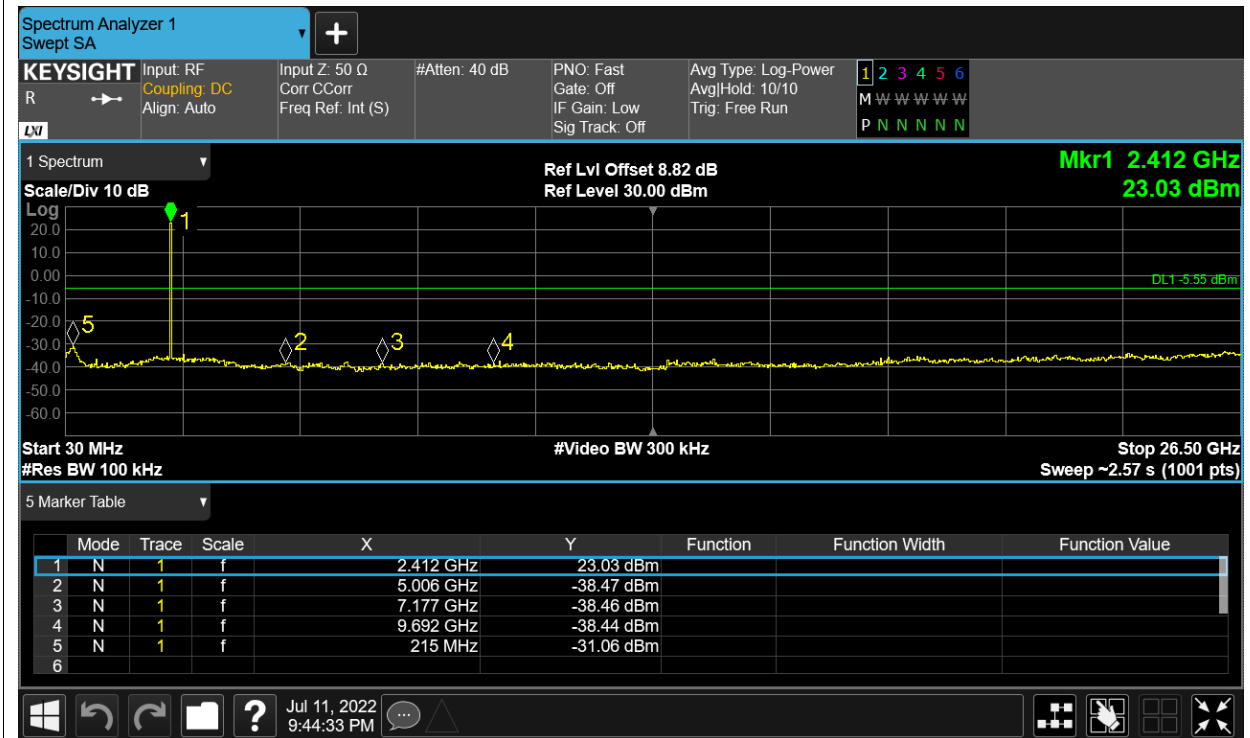

## Conducted RF Spurious Emission

Condition	Mode	Frequency (MHz)	Antenna	Max Value (dBc)	Limit (dBc)	Verdict
NVNT	2.4G-1.4M-16QAM	2403.5	Ant1	-55.5	-30	Pass
NVNT	2.4G-1.4M-16QAM	2439.5	Ant1	-54.52	-30	Pass
NVNT	2.4G-1.4M-16QAM	2475.5	Ant1	-52.93	-30	Pass
NVNT	2.4G-1.4M-QPSK	2403.5	Ant1	-55.48	-30	Pass
NVNT	2.4G-1.4M-QPSK	2439.5	Ant1	-53.36	-30	Pass
NVNT	2.4G-1.4M-QPSK	2475.5	Ant1	-52.74	-30	Pass
NVNT	2.4G-10M-16QAM	2407.5	Ant1	-44.7	-30	Pass
NVNT	2.4G-10M-16QAM	2439.5	Ant1	-41.96	-30	Pass
NVNT	2.4G-10M-16QAM	2471.5	Ant1	-42.72	-30	Pass
NVNT	2.4G-10M-QPSK	2407.5	Ant1	-44.11	-30	Pass
NVNT	2.4G-10M-QPSK	2439.5	Ant1	-43.41	-30	Pass
NVNT	2.4G-10M-QPSK	2471.5	Ant1	-43.1	-30	Pass
NVNT	2.4G-20M-16QAM	2412.5	Ant1	-40.92	-30	Pass
NVNT	2.4G-20M-16QAM	2436.5	Ant1	-39.82	-30	Pass
NVNT	2.4G-20M-16QAM	2462.5	Ant1	-37.79	-30	Pass
NVNT	2.4G-20M-QPSK	2412.5	Ant1	-41.16	-30	Pass
NVNT	2.4G-20M-QPSK	2436.5	Ant1	-41.98	-30	Pass
NVNT	2.4G-20M-QPSK	2462.5	Ant1	-39.41	-30	Pass

Test Graphs

Tx. Spurious NVNT 2.4G-1.4M-16QAM 2403.5MHz Ant1 Ref

Tx. Spurious NVNT 2.4G-1.4M-16QAM 2403.5MHz Ant1 Emission

Tx. Spurious NVNT 2.4G-1.4M-16QAM 2439.5MHz Ant1 Ref

Tx. Spurious NVNT 2.4G-1.4M-16QAM 2439.5MHz Ant1 Emission