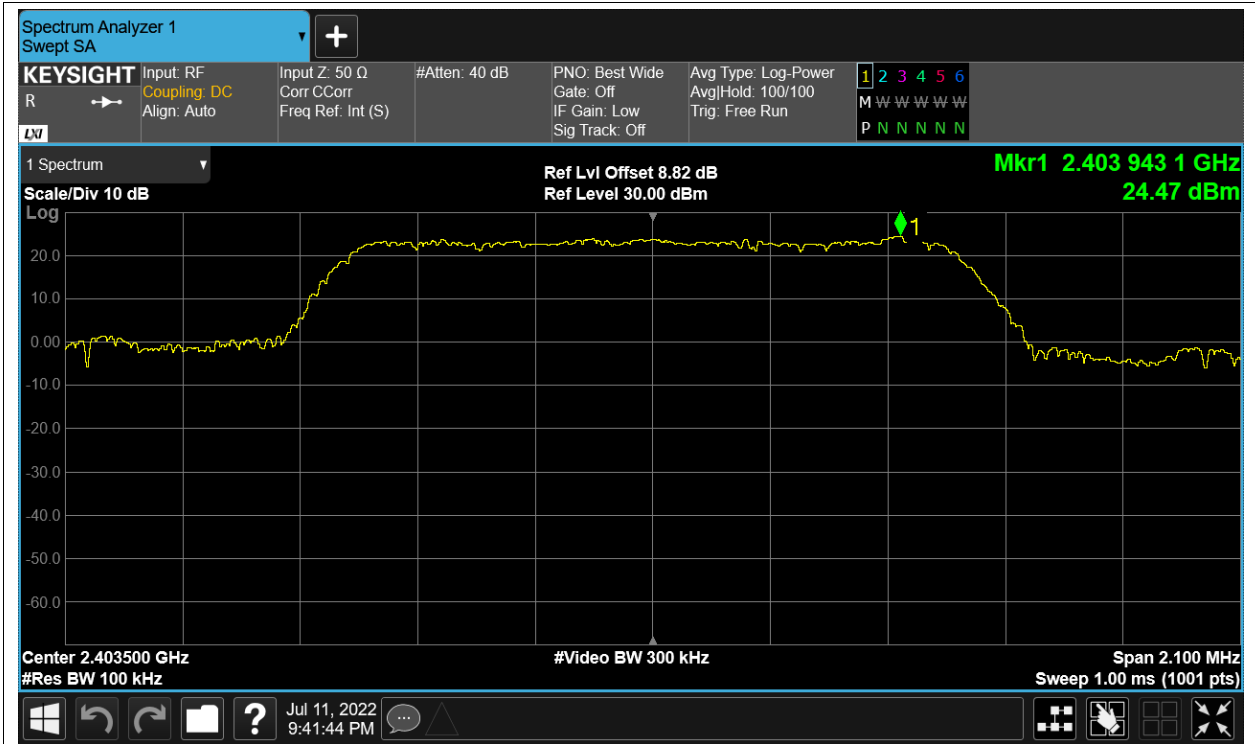

Test Graphs

Tx. Spurious NVNT 2.4G-1.4M-16QAM 2403.5MHz Ant1 Ref

Tx. Spurious NVNT 2.4G-1.4M-16QAM 2403.5MHz Ant1 Emission

Tx. Spurious NVNT 2.4G-1.4M-16QAM 2439.5MHz Ant1 Ref

Tx. Spurious NVNT 2.4G-1.4M-16QAM 2439.5MHz Ant1 Emission

Tx. Spurious NVNT 2.4G-1.4M-16QAM 2475.5MHz Ant1 Ref

Tx. Spurious NVNT 2.4G-1.4M-16QAM 2475.5MHz Ant1 Emission

Tx. Spurious NVNT 2.4G-1.4M-QPSK 2403.5MHz Ant1 Ref

Tx. Spurious NVNT 2.4G-1.4M-QPSK 2403.5MHz Ant1 Emission

Tx. Spurious NVNT 2.4G-1.4M-QPSK 2439.5MHz Ant1 Ref

Tx. Spurious NVNT 2.4G-1.4M-QPSK 2439.5MHz Ant1 Emission

Tx. Spurious NVNT 2.4G-1.4M-QPSK 2475.5MHz Ant1 Ref

Tx. Spurious NVNT 2.4G-1.4M-QPSK 2475.5MHz Ant1 Emission

Tx. Spurious NVNT 2.4G-10M-16QAM 2407.5MHz Ant1 Ref

Tx. Spurious NVNT 2.4G-10M-16QAM 2407.5MHz Ant1 Emission

Tx. Spurious NVNT 2.4G-10M-16QAM 2439.5MHz Ant1 Ref

Tx. Spurious NVNT 2.4G-10M-16QAM 2439.5MHz Ant1 Emission