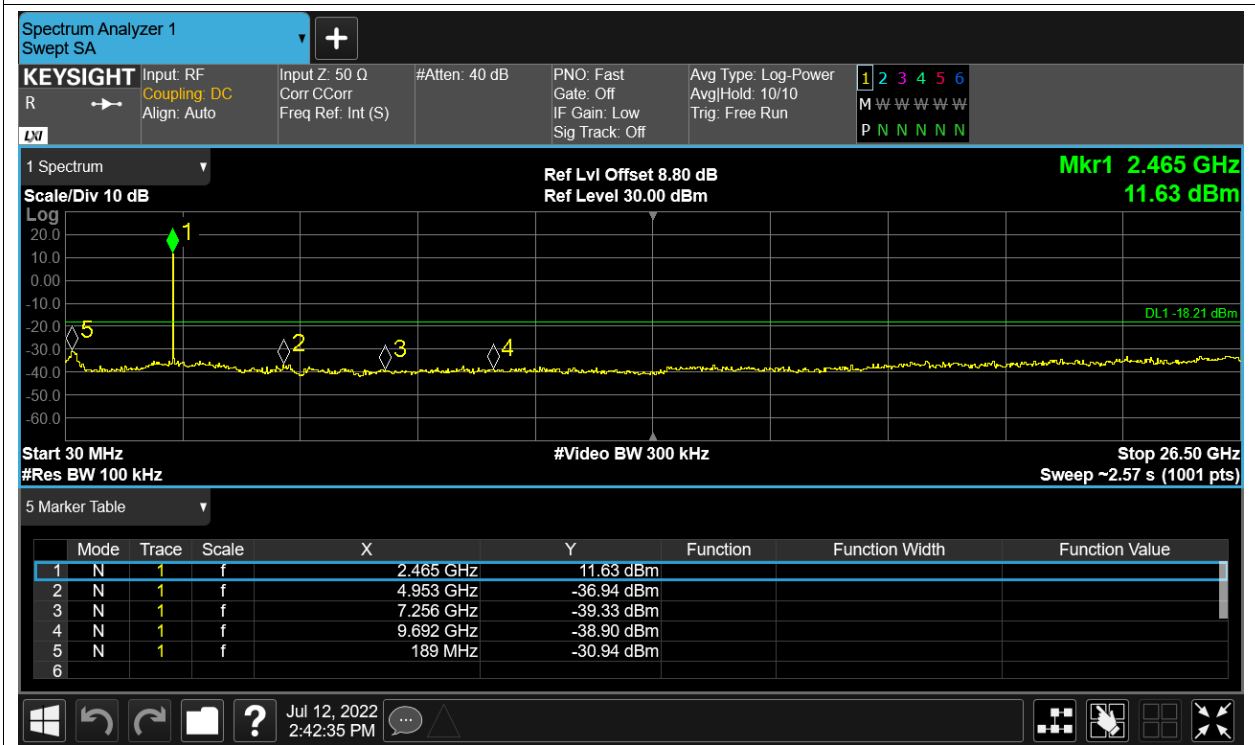

Tx. Spurious NVNT 2.4G-10M-16QAM 2407.5MHz Ant1 Ref

Tx. Spurious NVNT 2.4G-10M-16QAM 2407.5MHz Ant1 Emission

Tx. Spurious NVNT 2.4G-10M-16QAM 2439.5MHz Ant1 Ref

Tx. Spurious NVNT 2.4G-10M-16QAM 2439.5MHz Ant1 Emission

Tx. Spurious NVNT 2.4G-10M-16QAM 2471.5MHz Ant1 Ref

Tx. Spurious NVNT 2.4G-10M-16QAM 2471.5MHz Ant1 Emission

Tx. Spurious NVNT 2.4G-10M-QPSK 2407.5MHz Ant1 Ref

Tx. Spurious NVNT 2.4G-10M-QPSK 2407.5MHz Ant1 Emission