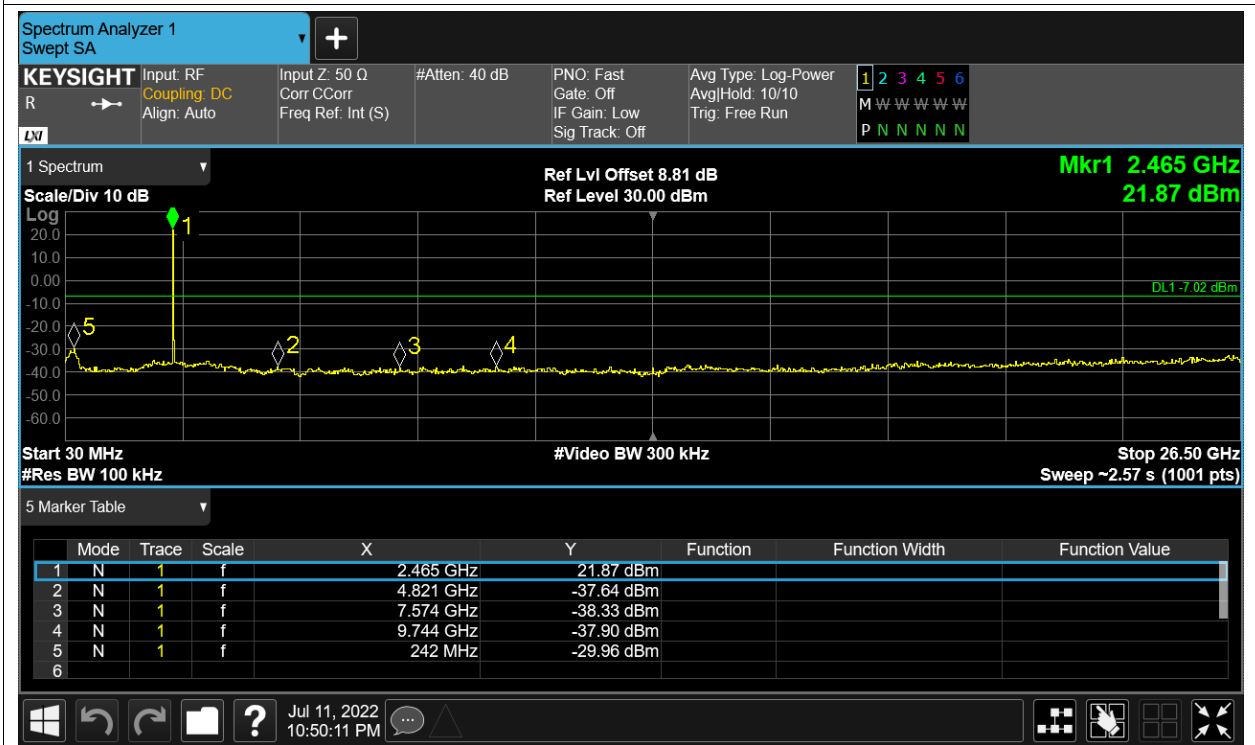

Test Graphs

Tx. Spurious NVNT 2.4G-1.4M-16QAM 2403.5MHz Ant1 Ref

Tx. Spurious NVNT 2.4G-1.4M-16QAM 2403.5MHz Ant1 Emission

Tx. Spurious NVNT 2.4G-1.4M-16QAM 2439.5MHz Ant1 Ref

Tx. Spurious NVNT 2.4G-1.4M-16QAM 2439.5MHz Ant1 Emission

Tx. Spurious NVNT 2.4G-1.4M-16QAM 2475.5MHz Ant1 Ref

Tx. Spurious NVNT 2.4G-1.4M-16QAM 2475.5MHz Ant1 Emission

Tx. Spurious NVNT 2.4G-1.4M-QPSK 2403.5MHz Ant1 Ref

Tx. Spurious NVNT 2.4G-1.4M-QPSK 2403.5MHz Ant1 Emission