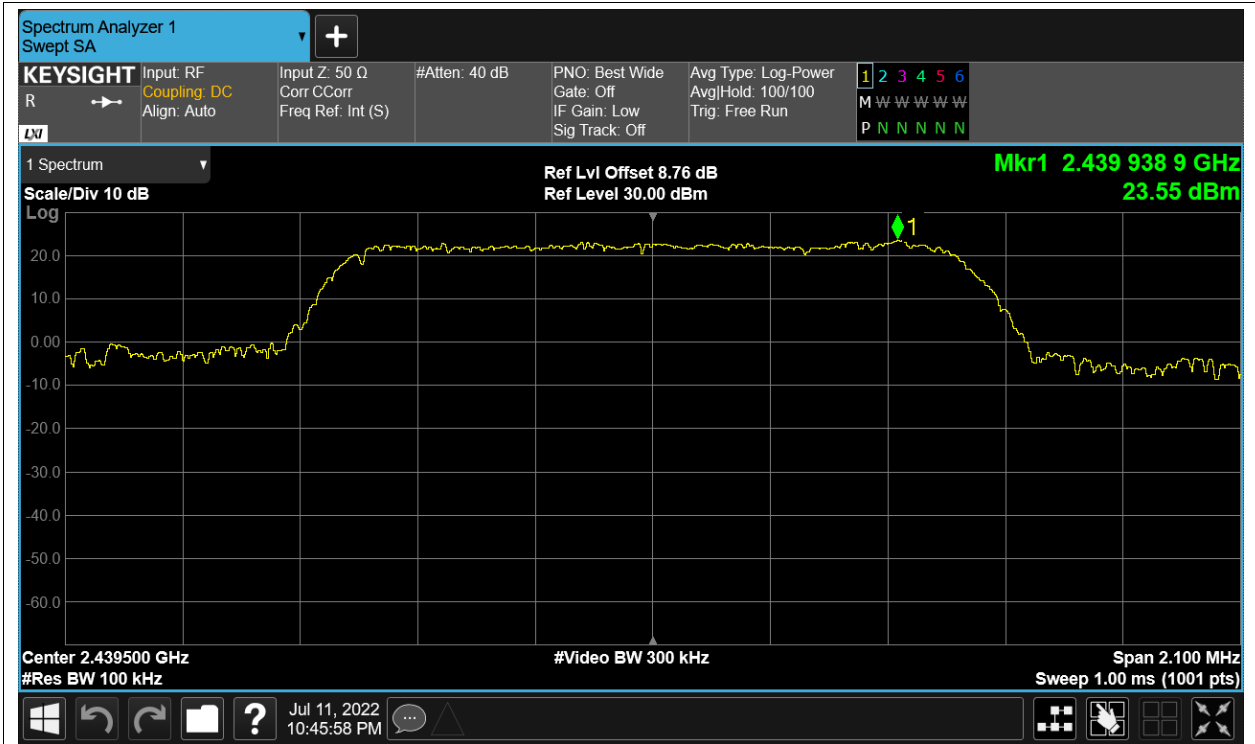

## Conducted RF Spurious Emission

Condition	Mode	Frequency (MHz)	Antenna	Max Value (dBc)	Limit (dBc)	Verdict
NVNT	2.4G-1.4M-16QAM	2403.5	Ant1	-55.5	-30	Pass
NVNT	2.4G-1.4M-16QAM	2439.5	Ant1	-54.52	-30	Pass
NVNT	2.4G-1.4M-16QAM	2475.5	Ant1	-52.93	-30	Pass
NVNT	2.4G-1.4M-QPSK	2403.5	Ant1	-55.48	-30	Pass
NVNT	2.4G-1.4M-QPSK	2439.5	Ant1	-53.36	-30	Pass
NVNT	2.4G-1.4M-QPSK	2475.5	Ant1	-52.74	-30	Pass
NVNT	2.4G-10M-16QAM	2407.5	Ant1	-44.7	-30	Pass
NVNT	2.4G-10M-16QAM	2439.5	Ant1	-41.96	-30	Pass
NVNT	2.4G-10M-16QAM	2471.5	Ant1	-42.72	-30	Pass
NVNT	2.4G-10M-QPSK	2407.5	Ant1	-44.11	-30	Pass
NVNT	2.4G-10M-QPSK	2439.5	Ant1	-43.41	-30	Pass
NVNT	2.4G-10M-QPSK	2471.5	Ant1	-43.1	-30	Pass
NVNT	2.4G-20M-16QAM	2412.5	Ant1	-40.92	-30	Pass
NVNT	2.4G-20M-16QAM	2436.5	Ant1	-39.82	-30	Pass
NVNT	2.4G-20M-16QAM	2462.5	Ant1	-37.79	-30	Pass
NVNT	2.4G-20M-QPSK	2412.5	Ant1	-41.16	-30	Pass
NVNT	2.4G-20M-QPSK	2436.5	Ant1	-41.98	-30	Pass
NVNT	2.4G-20M-QPSK	2462.5	Ant1	-39.41	-30	Pass

Test Graphs

Tx. Spurious NVNT 2.4G-1.4M-16QAM 2403.5MHz Ant1 Ref

Tx. Spurious NVNT 2.4G-1.4M-16QAM 2403.5MHz Ant1 Emission

Tx. Spurious NVNT 2.4G-1.4M-16QAM 2439.5MHz Ant1 Ref

Tx. Spurious NVNT 2.4G-1.4M-16QAM 2439.5MHz Ant1 Emission

Tx. Spurious NVNT 2.4G-1.4M-16QAM 2475.5MHz Ant1 Ref

Tx. Spurious NVNT 2.4G-1.4M-16QAM 2475.5MHz Ant1 Emission

Tx. Spurious NVNT 2.4G-1.4M-QPSK 2403.5MHz Ant1 Ref

Tx. Spurious NVNT 2.4G-1.4M-QPSK 2403.5MHz Ant1 Emission