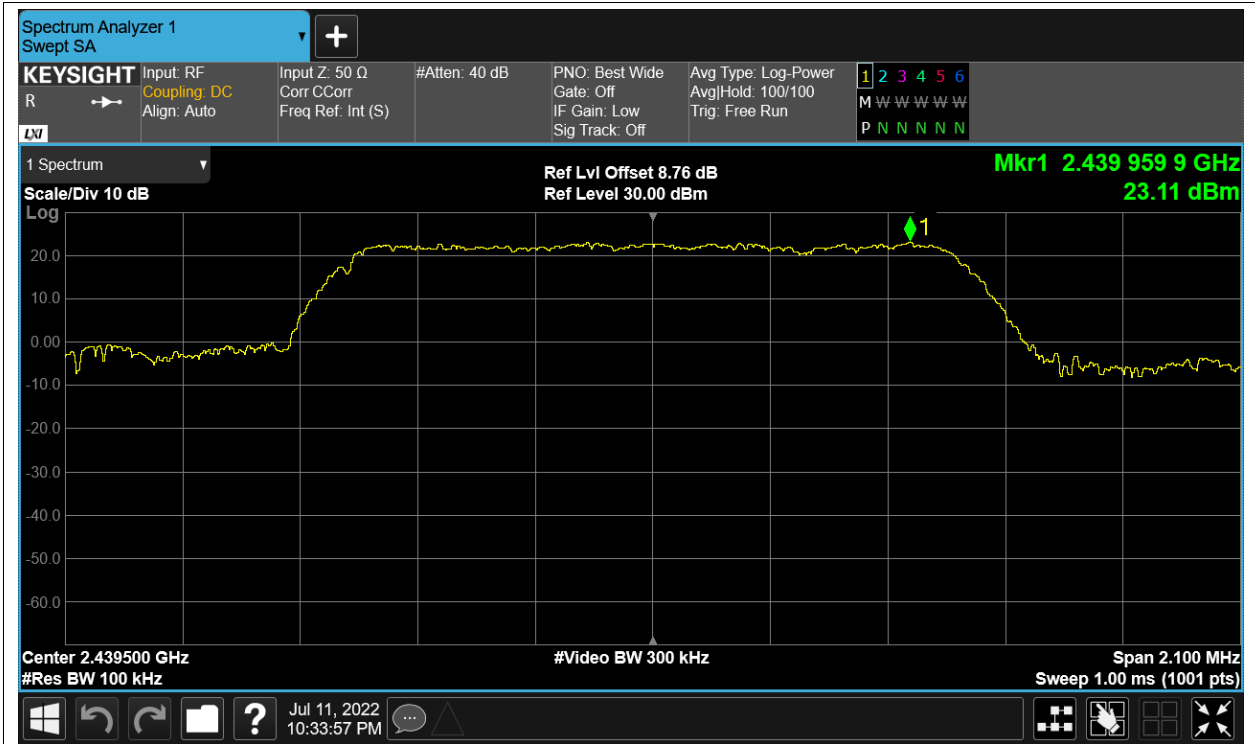

Test Graphs

Tx. Spurious NVNT 2.4G-1.4M-16QAM 2403.5MHz Ant1 Ref

Tx. Spurious NVNT 2.4G-1.4M-16QAM 2403.5MHz Ant1 Emission

Tx. Spurious NVNT 2.4G-1.4M-16QAM 2439.5MHz Ant1 Ref

Tx. Spurious NVNT 2.4G-1.4M-16QAM 2439.5MHz Ant1 Emission

Tx. Spurious NVNT 2.4G-1.4M-16QAM 2475.5MHz Ant1 Ref

Tx. Spurious NVNT 2.4G-1.4M-16QAM 2475.5MHz Ant1 Emission

Tx. Spurious NVNT 2.4G-1.4M-QPSK 2403.5MHz Ant1 Ref

Tx. Spurious NVNT 2.4G-1.4M-QPSK 2403.5MHz Ant1 Emission

Tx. Spurious NVNT 2.4G-1.4M-QPSK 2439.5MHz Ant1 Ref

Tx. Spurious NVNT 2.4G-1.4M-QPSK 2439.5MHz Ant1 Emission

Tx. Spurious NVNT 2.4G-1.4M-QPSK 2475.5MHz Ant1 Ref

Tx. Spurious NVNT 2.4G-1.4M-QPSK 2475.5MHz Ant1 Emission

Tx. Spurious NVNT 2.4G-10M-16QAM 2407.5MHz Ant1 Ref

Tx. Spurious NVNT 2.4G-10M-16QAM 2407.5MHz Ant1 Emission

Tx. Spurious NVNT 2.4G-10M-16QAM 2439.5MHz Ant1 Ref

Tx. Spurious NVNT 2.4G-10M-16QAM 2439.5MHz Ant1 Emission