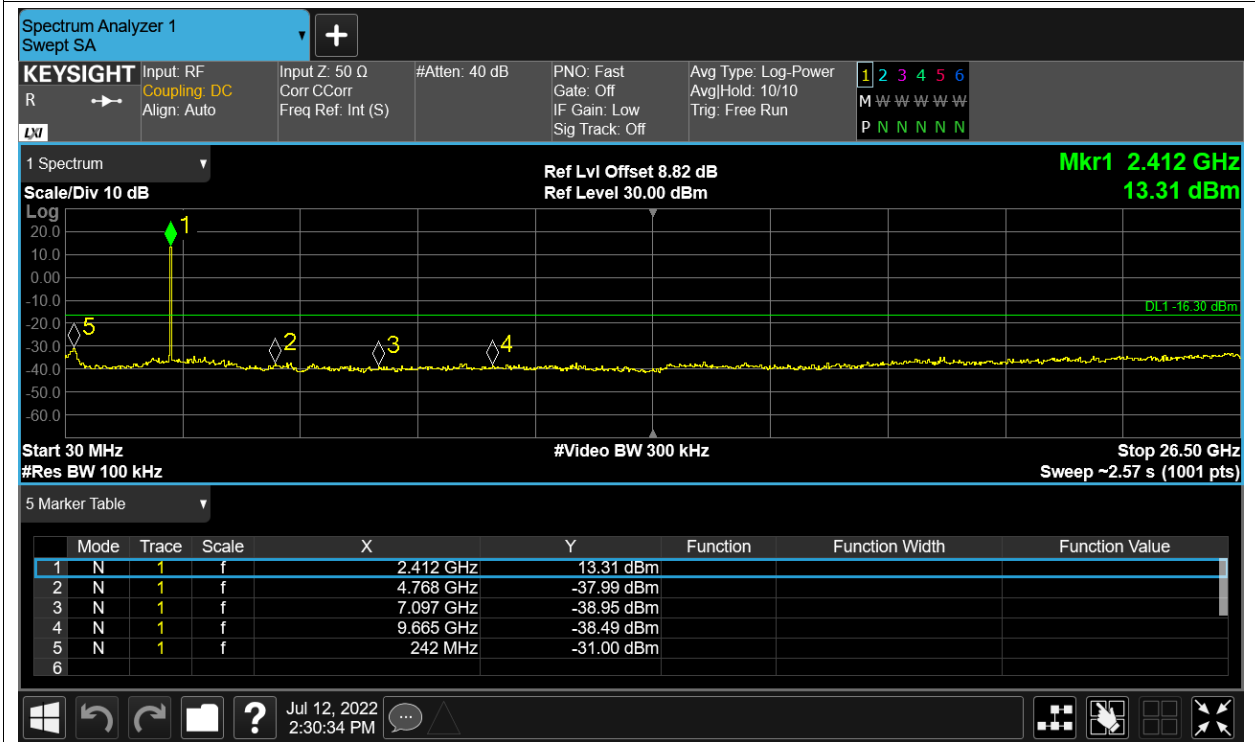

Tx. Spurious NVNT 2.4G-1.4M-QPSK 2439.5MHz Ant1 Ref

Tx. Spurious NVNT 2.4G-1.4M-QPSK 2439.5MHz Ant1 Emission

Tx. Spurious NVNT 2.4G-1.4M-QPSK 2475.5MHz Ant1 Ref

Tx. Spurious NVNT 2.4G-1.4M-QPSK 2475.5MHz Ant1 Emission

Tx. Spurious NVNT 2.4G-10M-16QAM 2407.5MHz Ant1 Ref

Tx. Spurious NVNT 2.4G-10M-16QAM 2407.5MHz Ant1 Emission

Tx. Spurious NVNT 2.4G-10M-16QAM 2439.5MHz Ant1 Ref

Tx. Spurious NVNT 2.4G-10M-16QAM 2439.5MHz Ant1 Emission