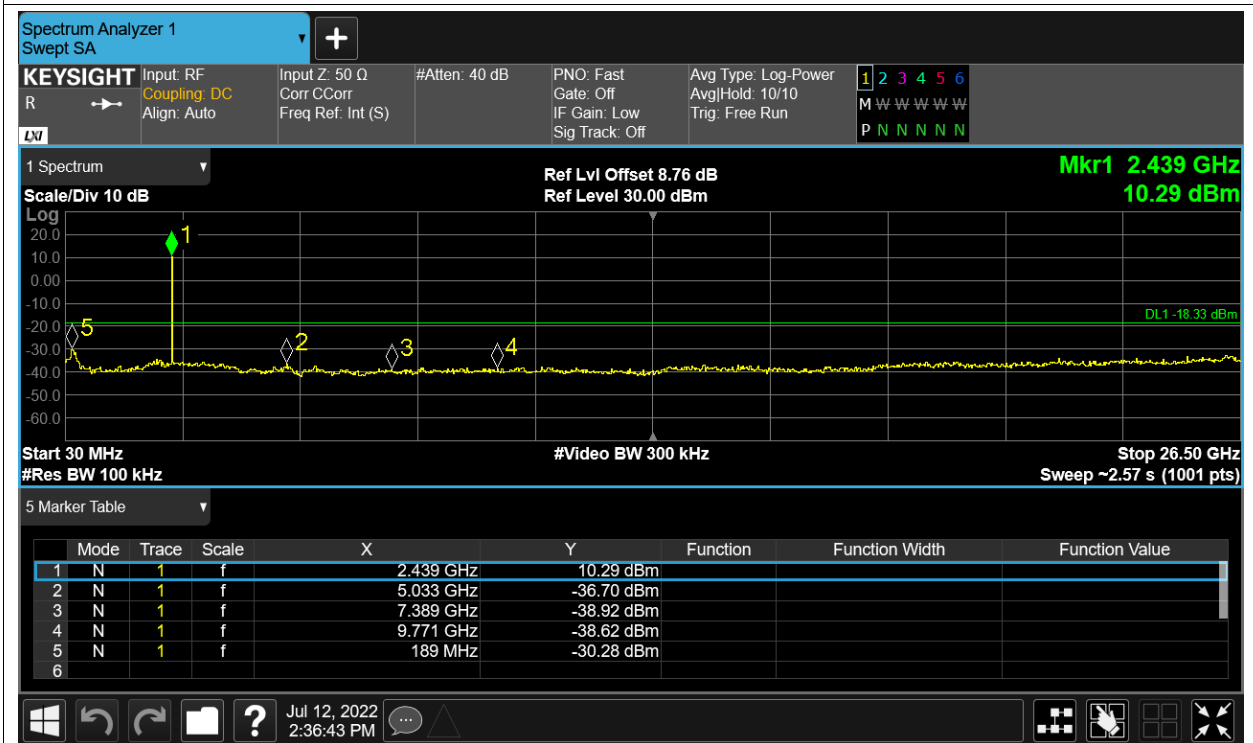

Tx. Spurious NVNT 2.4G-10M-16QAM 2407.5MHz Ant1 Ref

Tx. Spurious NVNT 2.4G-10M-16QAM 2407.5MHz Ant1 Emission

Tx. Spurious NVNT 2.4G-10M-16QAM 2439.5MHz Ant1 Ref

Tx. Spurious NVNT 2.4G-10M-16QAM 2439.5MHz Ant1 Emission

Tx. Spurious NVNT 2.4G-10M-16QAM 2471.5MHz Ant1 Ref

Tx. Spurious NVNT 2.4G-10M-16QAM 2471.5MHz Ant1 Emission

Tx. Spurious NVNT 2.4G-10M-QPSK 2407.5MHz Ant1 Ref

Tx. Spurious NVNT 2.4G-10M-QPSK 2407.5MHz Ant1 Emission