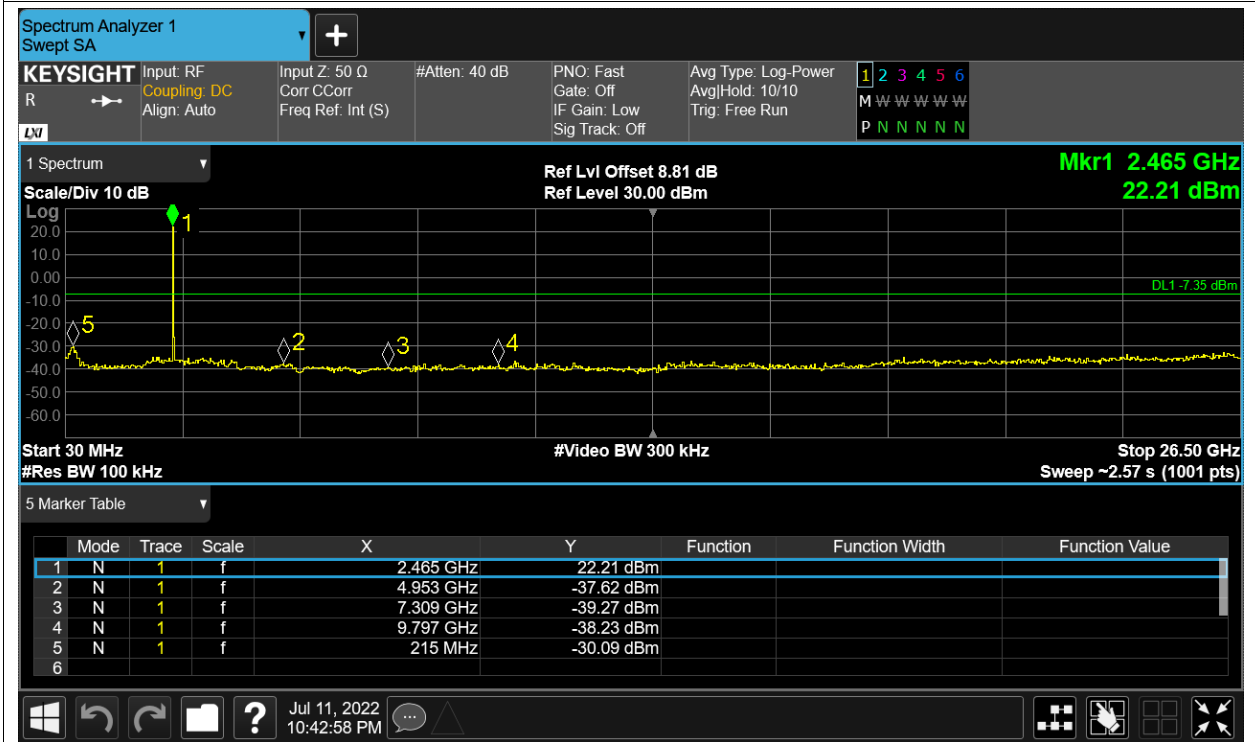

Tx. Spurious NVNT 2.4G-1.4M-QPSK 2439.5MHz Ant1 Ref

Tx. Spurious NVNT 2.4G-1.4M-QPSK 2439.5MHz Ant1 Emission

Tx. Spurious NVNT 2.4G-1.4M-QPSK 2475.5MHz Ant1 Ref

Tx. Spurious NVNT 2.4G-1.4M-QPSK 2475.5MHz Ant1 Emission

Tx. Spurious NVNT 2.4G-10M-16QAM 2407.5MHz Ant1 Ref

Tx. Spurious NVNT 2.4G-10M-16QAM 2407.5MHz Ant1 Emission

Tx. Spurious NVNT 2.4G-10M-16QAM 2439.5MHz Ant1 Ref

Tx. Spurious NVNT 2.4G-10M-16QAM 2439.5MHz Ant1 Emission