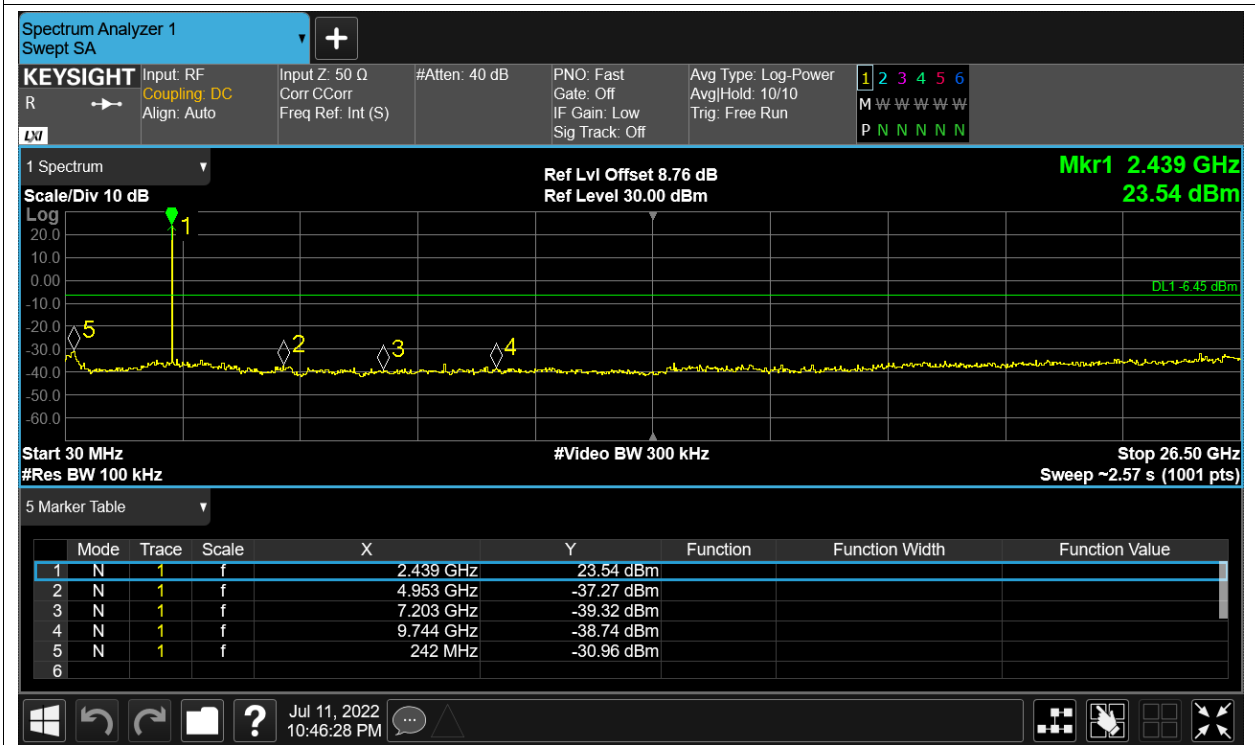

Test Graphs

Tx. Spurious NVNT 2.4G-1.4M-16QAM 2403.5MHz Ant1 Ref

Tx. Spurious NVNT 2.4G-1.4M-16QAM 2403.5MHz Ant1 Emission

Tx. Spurious NVNT 2.4G-1.4M-16QAM 2439.5MHz Ant1 Ref

Tx. Spurious NVNT 2.4G-1.4M-16QAM 2439.5MHz Ant1 Emission

Tx. Spurious NVNT 2.4G-1.4M-16QAM 2475.5MHz Ant1 Ref

Tx. Spurious NVNT 2.4G-1.4M-16QAM 2475.5MHz Ant1 Emission

Tx. Spurious NVNT 2.4G-1.4M-QPSK 2403.5MHz Ant1 Ref

Tx. Spurious NVNT 2.4G-1.4M-QPSK 2403.5MHz Ant1 Emission