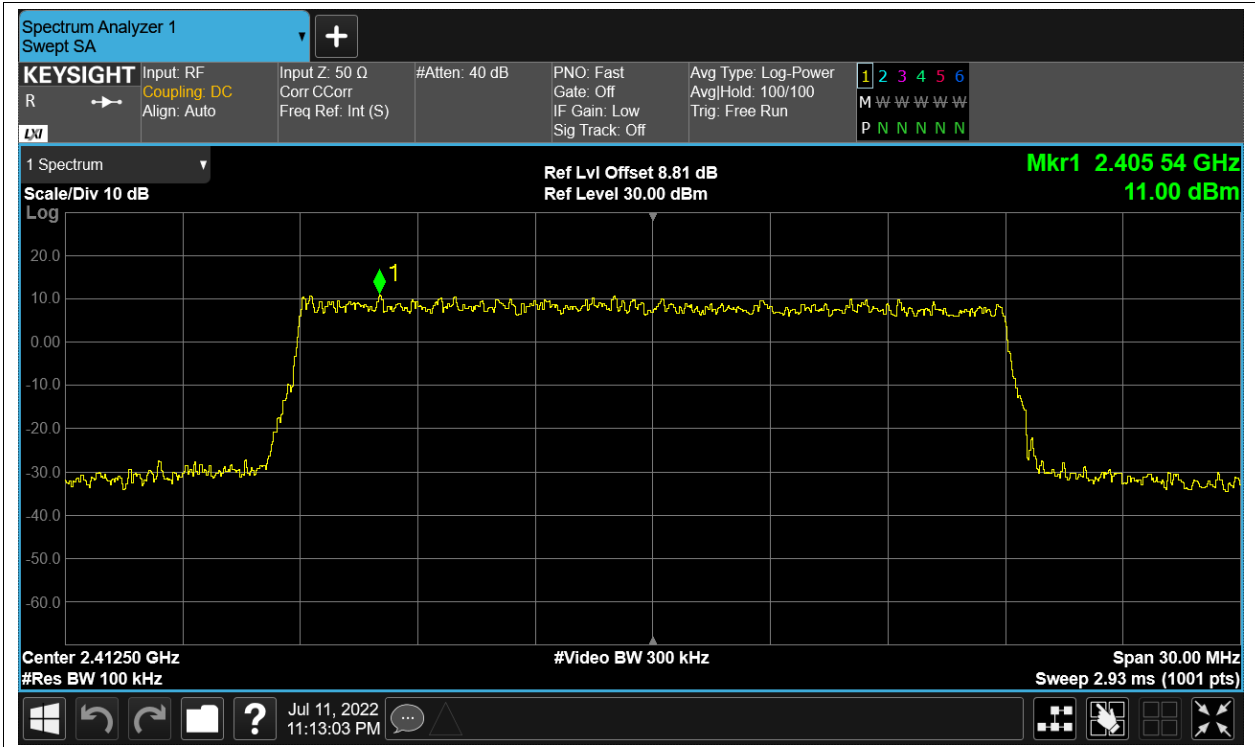

Tx. Spurious NVNT 2.4G-10M-16QAM 2471.5MHz Ant1 Ref

Tx. Spurious NVNT 2.4G-10M-16QAM 2471.5MHz Ant1 Emission

Tx. Spurious NVNT 2.4G-10M-QPSK 2407.5MHz Ant1 Ref

Tx. Spurious NVNT 2.4G-10M-QPSK 2407.5MHz Ant1 Emission

Tx. Spurious NVNT 2.4G-10M-QPSK 2439.5MHz Ant1 Ref

Tx. Spurious NVNT 2.4G-10M-QPSK 2439.5MHz Ant1 Emission

Tx. Spurious NVNT 2.4G-10M-QPSK 2471.5MHz Ant1 Ref

Tx. Spurious NVNT 2.4G-10M-QPSK 2471.5MHz Ant1 Emission

Tx. Spurious NVNT 2.4G-20M-16QAM 2412.5MHz Ant1 Ref

Tx. Spurious NVNT 2.4G-20M-16QAM 2412.5MHz Ant1 Emission

Tx. Spurious NVNT 2.4G-20M-16QAM 2436.5MHz Ant1 Ref

Tx. Spurious NVNT 2.4G-20M-16QAM 2436.5MHz Ant1 Emission