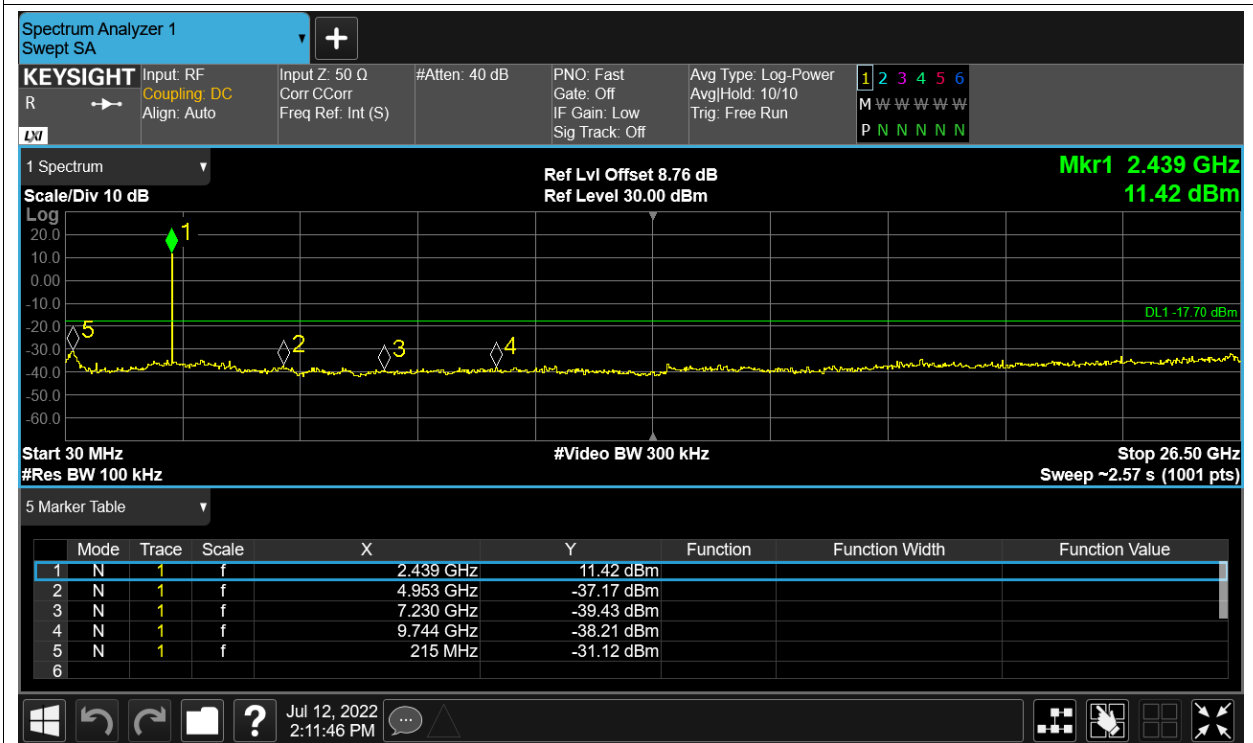

Tx. Spurious NVNT 2.4G-10M-16QAM 2471.5MHz Ant1 Ref

Tx. Spurious NVNT 2.4G-10M-16QAM 2471.5MHz Ant1 Emission

Tx. Spurious NVNT 2.4G-10M-QPSK 2407.5MHz Ant1 Ref

Tx. Spurious NVNT 2.4G-10M-QPSK 2407.5MHz Ant1 Emission

Tx. Spurious NVNT 2.4G-10M-QPSK 2439.5MHz Ant1 Ref

Tx. Spurious NVNT 2.4G-10M-QPSK 2439.5MHz Ant1 Emission

Tx. Spurious NVNT 2.4G-10M-QPSK 2471.5MHz Ant1 Ref

Tx. Spurious NVNT 2.4G-10M-QPSK 2471.5MHz Ant1 Emission