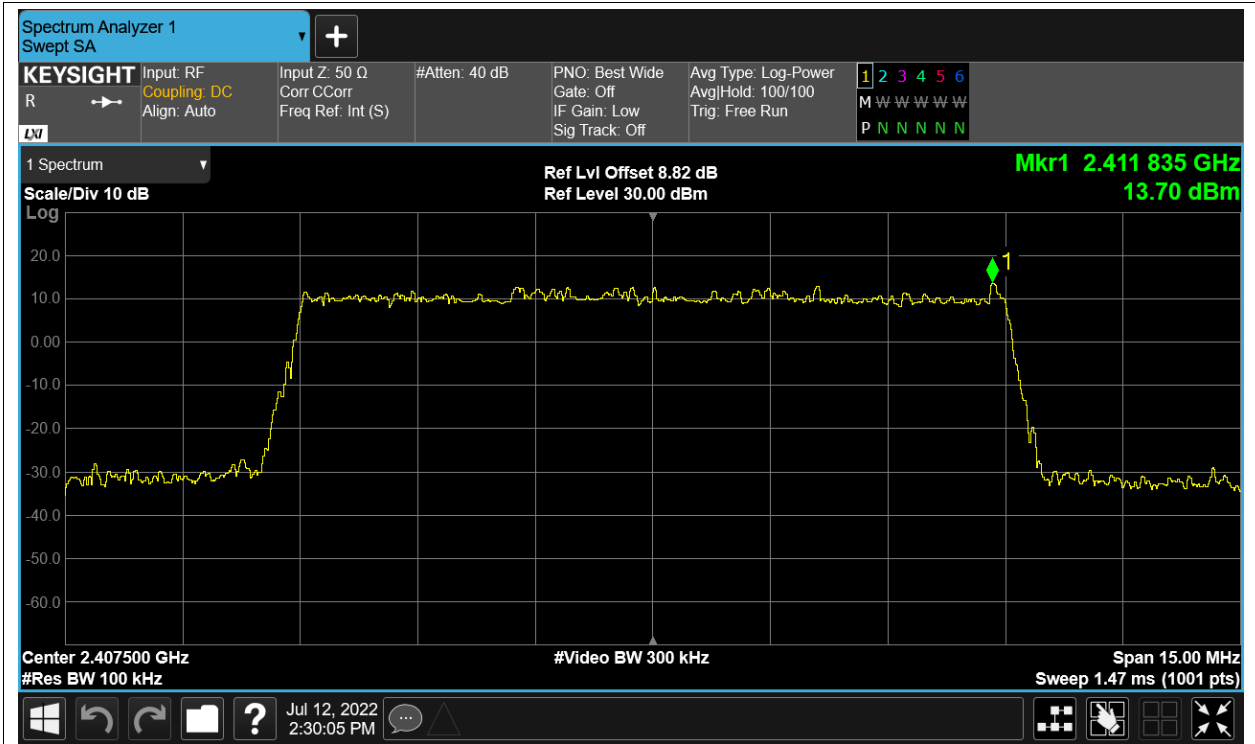

Tx. Spurious NVNT 2.4G-1.4M-QPSK 2439.5MHz Ant1 Ref

Tx. Spurious NVNT 2.4G-1.4M-QPSK 2439.5MHz Ant1 Emission

Tx. Spurious NVNT 2.4G-1.4M-QPSK 2475.5MHz Ant1 Ref

Tx. Spurious NVNT 2.4G-1.4M-QPSK 2475.5MHz Ant1 Emission

Tx. Spurious NVNT 2.4G-10M-16QAM 2407.5MHz Ant1 Ref

Tx. Spurious NVNT 2.4G-10M-16QAM 2407.5MHz Ant1 Emission

Tx. Spurious NVNT 2.4G-10M-16QAM 2439.5MHz Ant1 Ref

Tx. Spurious NVNT 2.4G-10M-16QAM 2439.5MHz Ant1 Emission