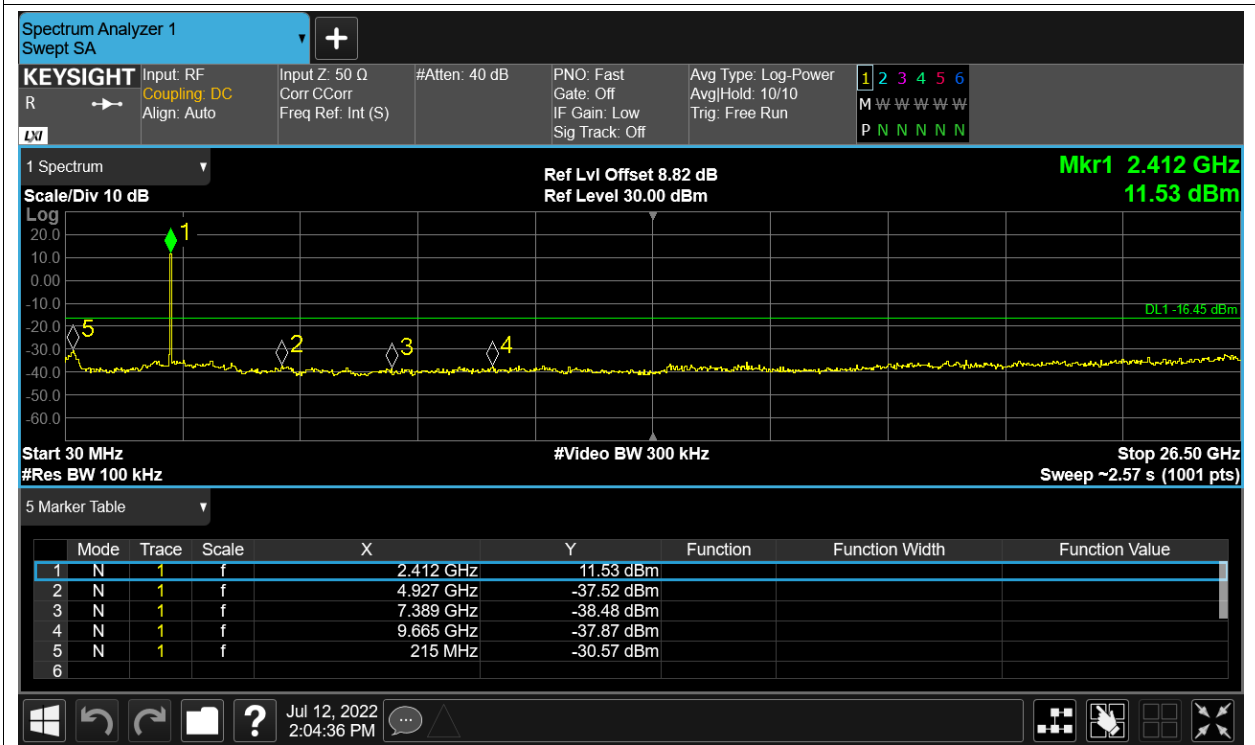

Tx. Spurious NVNT 2.4G-10M-16QAM 2471.5MHz Ant1 Ref

Tx. Spurious NVNT 2.4G-10M-16QAM 2471.5MHz Ant1 Emission

Tx. Spurious NVNT 2.4G-10M-QPSK 2407.5MHz Ant1 Ref

Tx. Spurious NVNT 2.4G-10M-QPSK 2407.5MHz Ant1 Emission

Tx. Spurious NVNT 2.4G-10M-QPSK 2439.5MHz Ant1 Ref

Tx. Spurious NVNT 2.4G-10M-QPSK 2439.5MHz Ant1 Emission

Tx. Spurious NVNT 2.4G-10M-QPSK 2471.5MHz Ant1 Ref

Tx. Spurious NVNT 2.4G-10M-QPSK 2471.5MHz Ant1 Emission