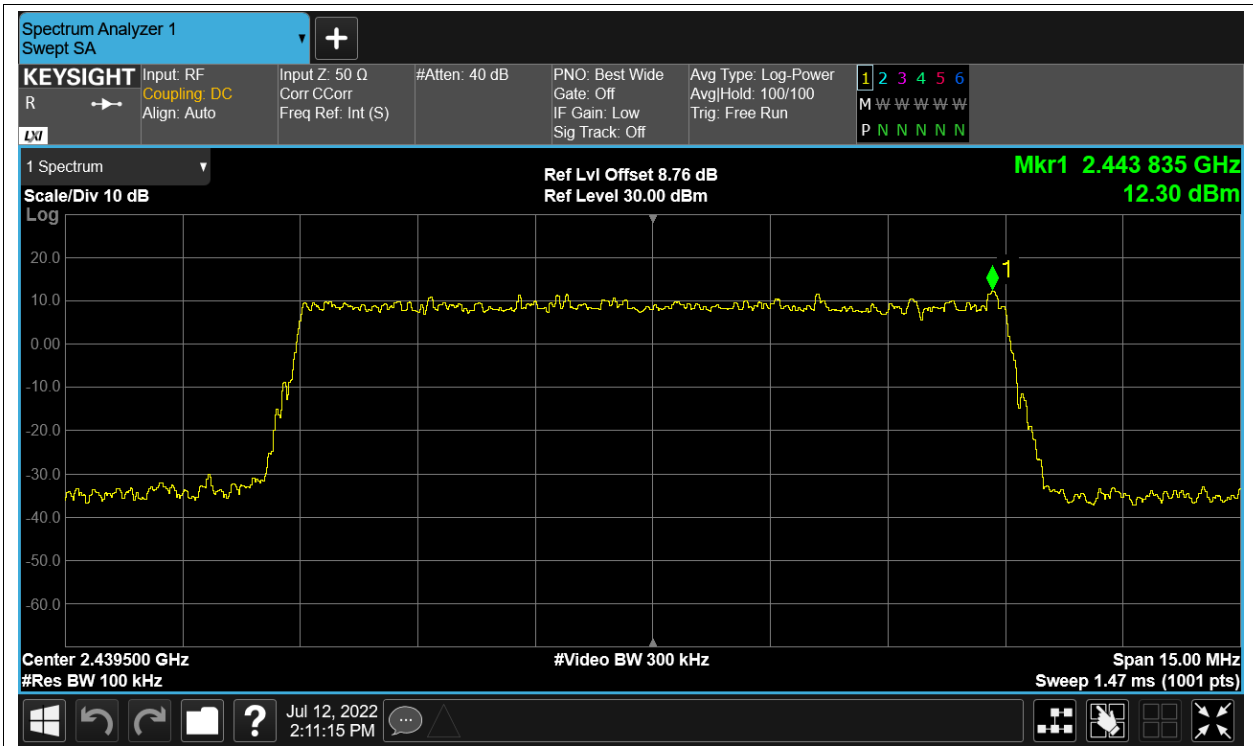

Tx. Spurious NVNT 2.4G-10M-16QAM 2407.5MHz Ant1 Ref

Tx. Spurious NVNT 2.4G-10M-16QAM 2407.5MHz Ant1 Emission

Tx. Spurious NVNT 2.4G-10M-16QAM 2439.5MHz Ant1 Ref

Tx. Spurious NVNT 2.4G-10M-16QAM 2439.5MHz Ant1 Emission

Tx. Spurious NVNT 2.4G-10M-16QAM 2471.5MHz Ant1 Ref

Tx. Spurious NVNT 2.4G-10M-16QAM 2471.5MHz Ant1 Emission

Tx. Spurious NVNT 2.4G-10M-QPSK 2407.5MHz Ant1 Ref

Tx. Spurious NVNT 2.4G-10M-QPSK 2407.5MHz Ant1 Emission

Tx. Spurious NVNT 2.4G-10M-QPSK 2439.5MHz Ant1 Ref

Tx. Spurious NVNT 2.4G-10M-QPSK 2439.5MHz Ant1 Emission

Tx. Spurious NVNT 2.4G-10M-QPSK 2471.5MHz Ant1 Ref

Tx. Spurious NVNT 2.4G-10M-QPSK 2471.5MHz Ant1 Emission

Tx. Spurious NVNT 2.4G-20M-16QAM 2412.5MHz Ant1 Ref

Tx. Spurious NVNT 2.4G-20M-16QAM 2412.5MHz Ant1 Emission

Tx. Spurious NVNT 2.4G-20M-16QAM 2436.5MHz Ant1 Ref

Tx. Spurious NVNT 2.4G-20M-16QAM 2436.5MHz Ant1 Emission