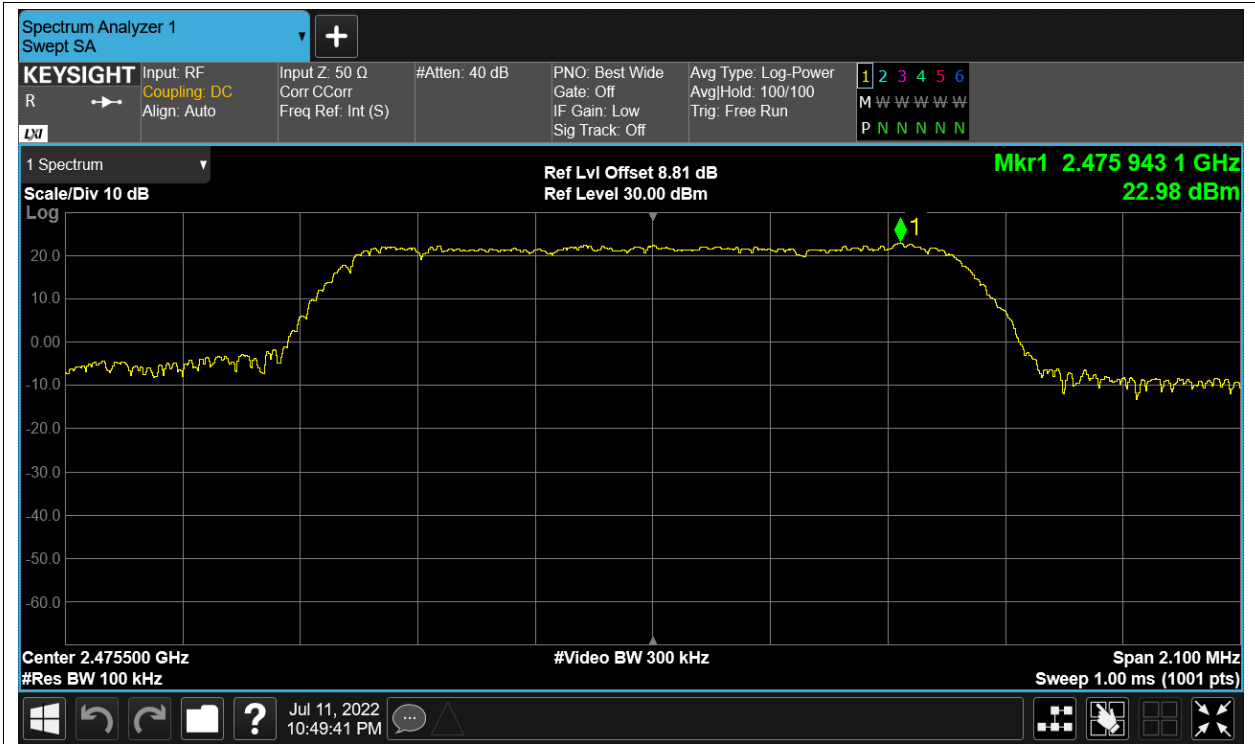

Test Graphs

Tx. Spurious NVNT 2.4G-1.4M-16QAM 2403.5MHz Ant1 Ref

Tx. Spurious NVNT 2.4G-1.4M-16QAM 2403.5MHz Ant1 Emission

Tx. Spurious NVNT 2.4G-1.4M-16QAM 2439.5MHz Ant1 Ref

Tx. Spurious NVNT 2.4G-1.4M-16QAM 2439.5MHz Ant1 Emission

Tx. Spurious NVNT 2.4G-1.4M-16QAM 2475.5MHz Ant1 Ref

Tx. Spurious NVNT 2.4G-1.4M-16QAM 2475.5MHz Ant1 Emission

Tx. Spurious NVNT 2.4G-1.4M-QPSK 2403.5MHz Ant1 Ref

Tx. Spurious NVNT 2.4G-1.4M-QPSK 2403.5MHz Ant1 Emission