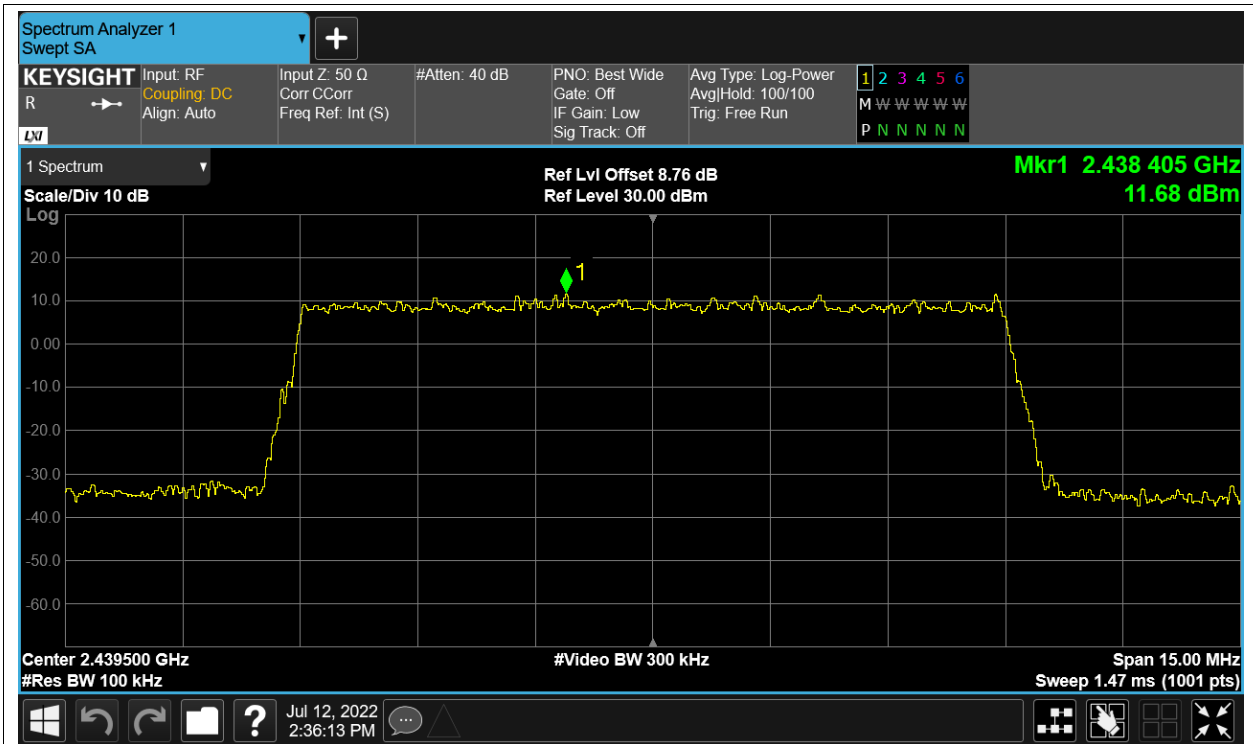

Tx. Spurious NVNT 2.4G-1.4M-QPSK 2439.5MHz Ant1 Ref

Tx. Spurious NVNT 2.4G-1.4M-QPSK 2439.5MHz Ant1 Emission

Tx. Spurious NVNT 2.4G-1.4M-QPSK 2475.5MHz Ant1 Ref

Tx. Spurious NVNT 2.4G-1.4M-QPSK 2475.5MHz Ant1 Emission

Tx. Spurious NVNT 2.4G-10M-16QAM 2407.5MHz Ant1 Ref

Tx. Spurious NVNT 2.4G-10M-16QAM 2407.5MHz Ant1 Emission

Tx. Spurious NVNT 2.4G-10M-16QAM 2439.5MHz Ant1 Ref

Tx. Spurious NVNT 2.4G-10M-16QAM 2439.5MHz Ant1 Emission