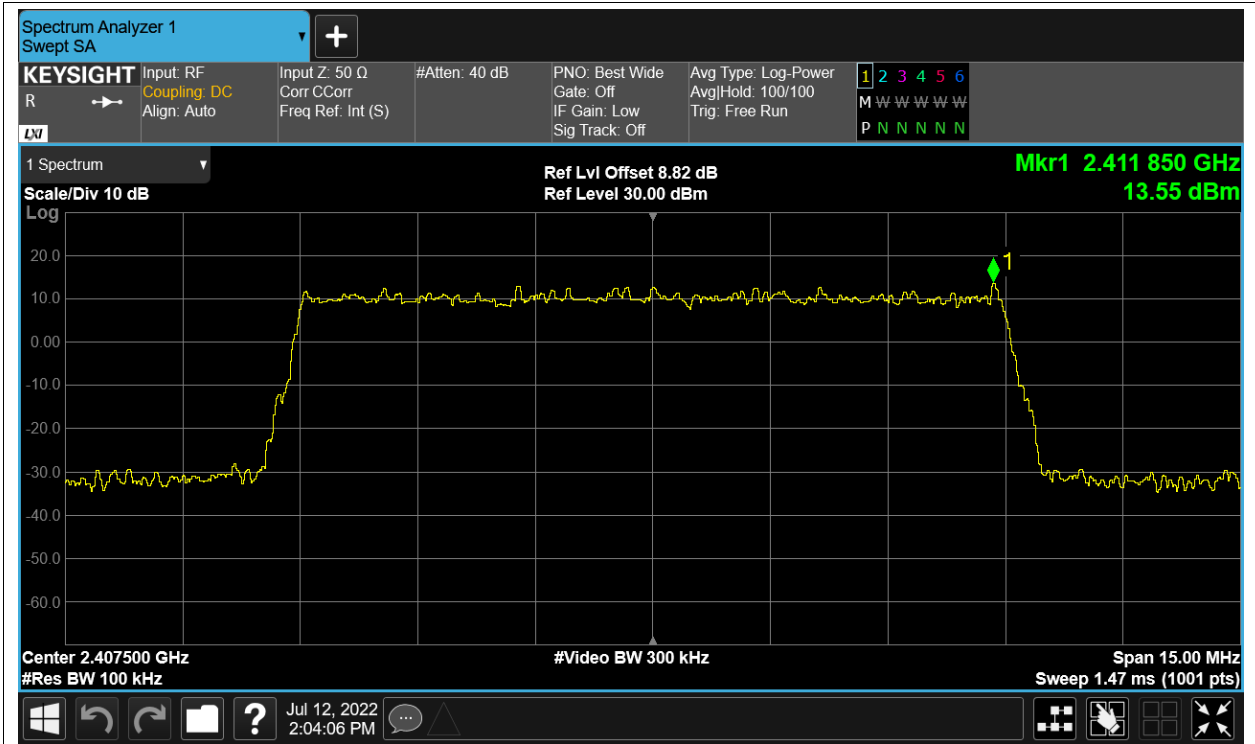

Tx. Spurious NVNT 2.4G-10M-16QAM 2407.5MHz Ant1 Ref

Tx. Spurious NVNT 2.4G-10M-16QAM 2407.5MHz Ant1 Emission

Tx. Spurious NVNT 2.4G-10M-16QAM 2439.5MHz Ant1 Ref

Tx. Spurious NVNT 2.4G-10M-16QAM 2439.5MHz Ant1 Emission

Tx. Spurious NVNT 2.4G-10M-16QAM 2471.5MHz Ant1 Ref

Tx. Spurious NVNT 2.4G-10M-16QAM 2471.5MHz Ant1 Emission

Tx. Spurious NVNT 2.4G-10M-QPSK 2407.5MHz Ant1 Ref

Tx. Spurious NVNT 2.4G-10M-QPSK 2407.5MHz Ant1 Emission