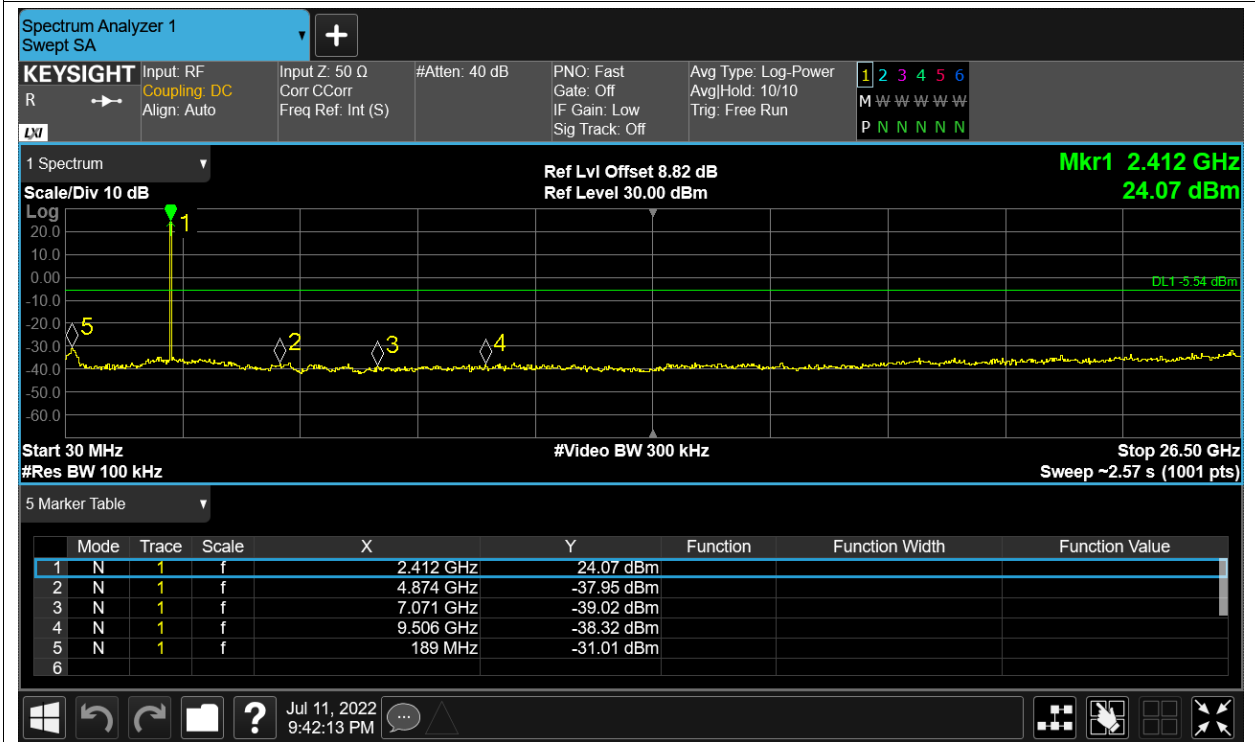

Tx. Spurious NVNT 2.4G-1.4M-16QAM 2475.5MHz Ant1 Ref

Tx. Spurious NVNT 2.4G-1.4M-16QAM 2475.5MHz Ant1 Emission

Tx. Spurious NVNT 2.4G-1.4M-QPSK 2403.5MHz Ant1 Ref

Tx. Spurious NVNT 2.4G-1.4M-QPSK 2403.5MHz Ant1 Emission

Tx. Spurious NVNT 2.4G-1.4M-QPSK 2439.5MHz Ant1 Ref

Tx. Spurious NVNT 2.4G-1.4M-QPSK 2439.5MHz Ant1 Emission

Tx. Spurious NVNT 2.4G-1.4M-QPSK 2475.5MHz Ant1 Ref

Tx. Spurious NVNT 2.4G-1.4M-QPSK 2475.5MHz Ant1 Emission