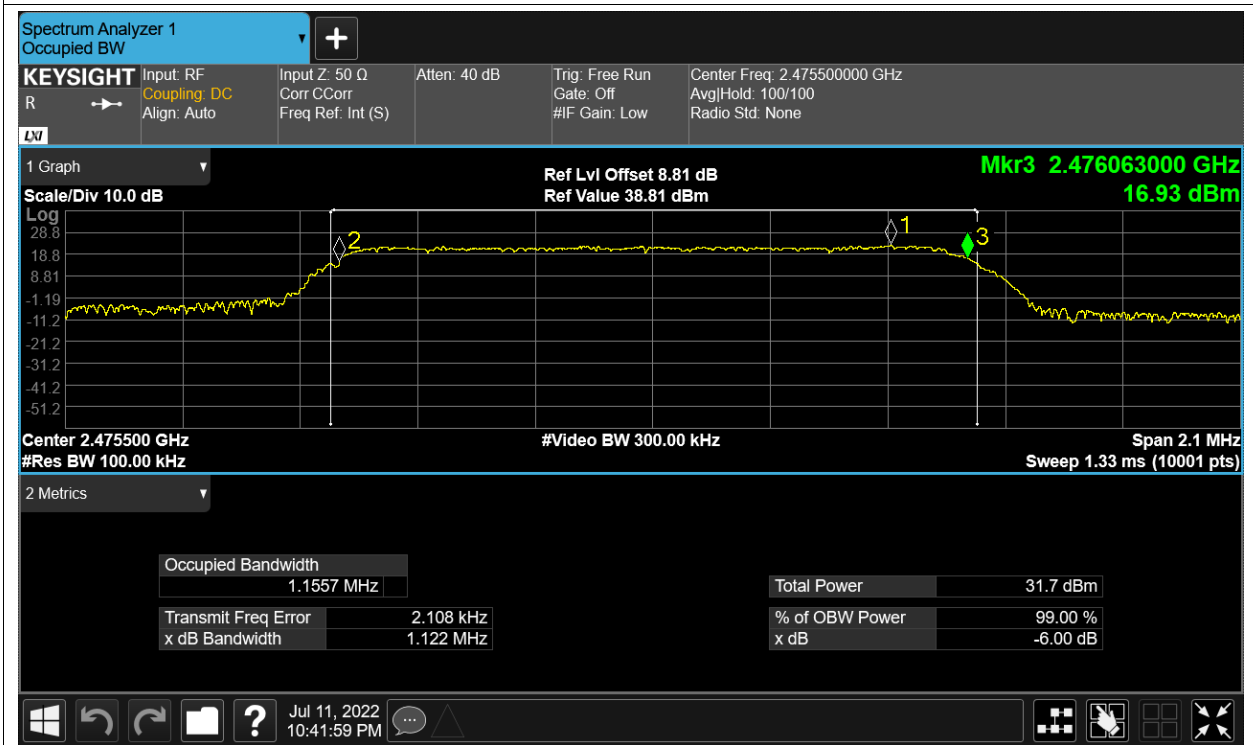

-6dB Bandwidth NVNT 2.4G-1.4M-QPSK 2475.5MHz Ant1