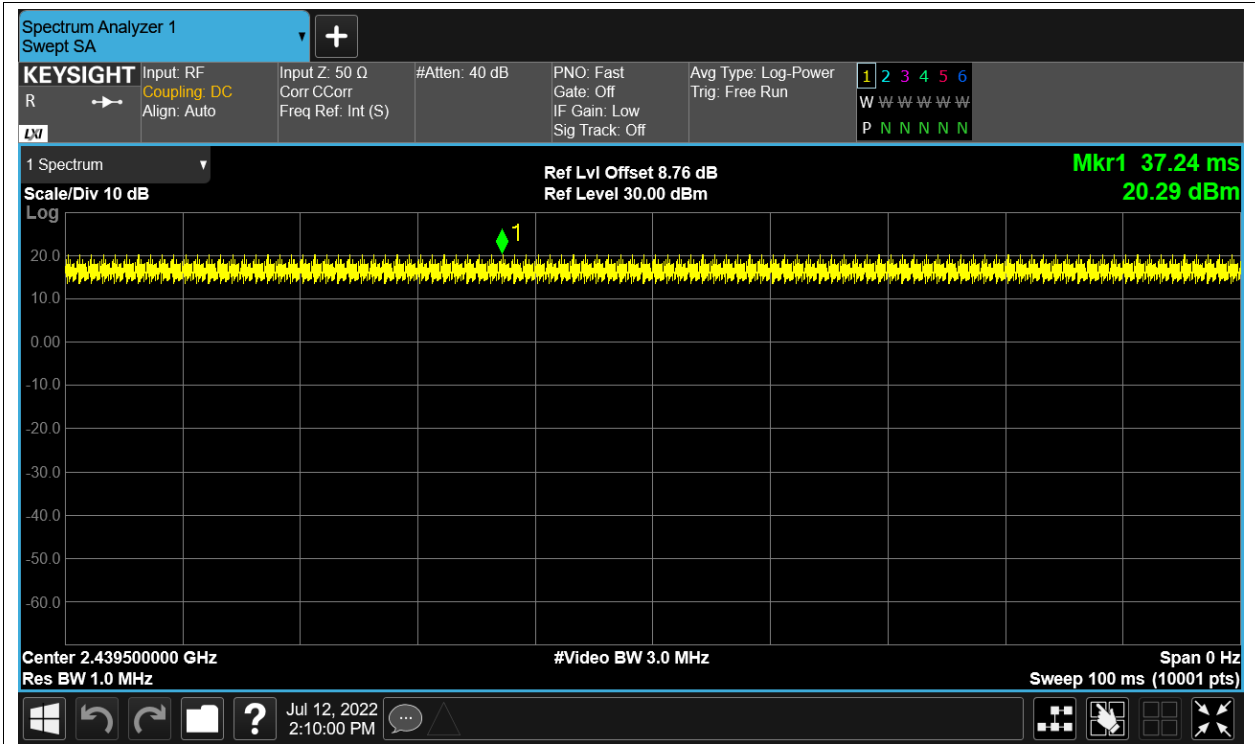

Duty Cycle NVNT 2.4G-10M-QPSK 2439.5MHz Ant1