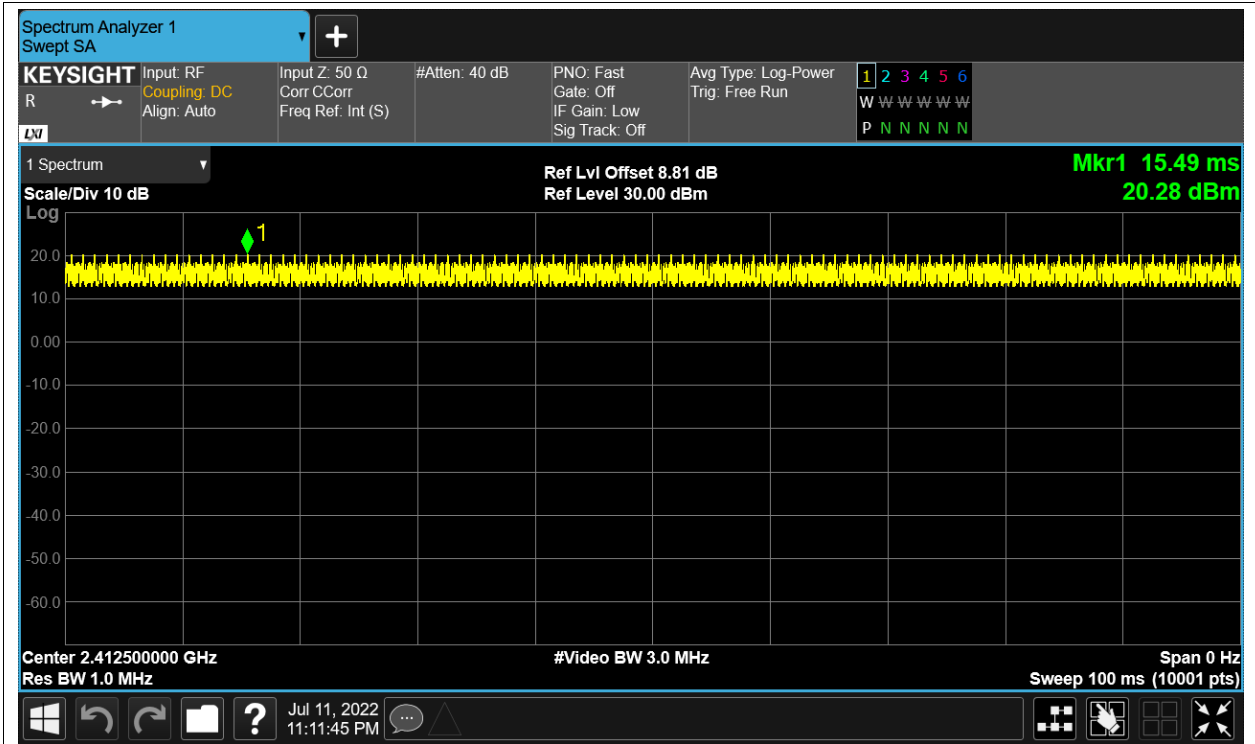

Duty Cycle NVNT 2.4G-20M-16QAM 2412.5MHz Ant1