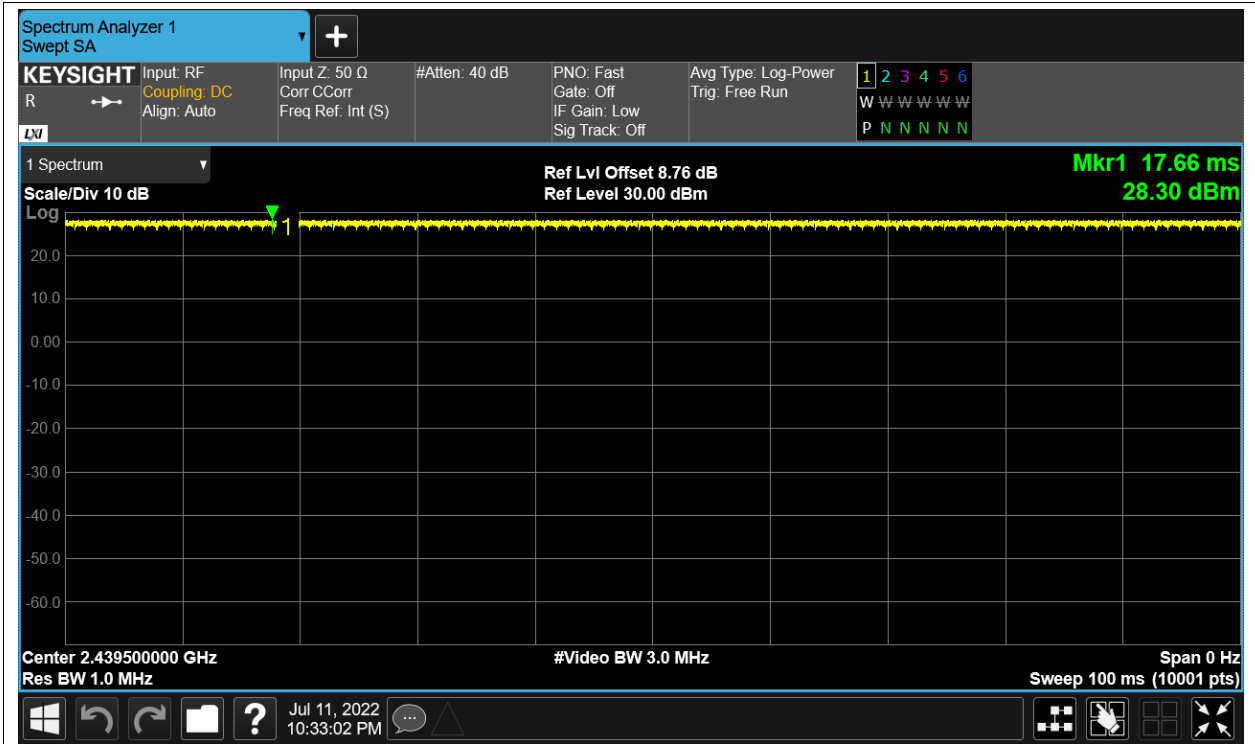

Test Graphs

Duty Cycle NVNT 2.4G-1.4M-16QAM 2403.5MHz Ant1

Duty Cycle NVNT 2.4G-1.4M-16QAM 2439.5MHz Ant1

Duty Cycle NVNT 2.4G-1.4M-16QAM 2475.5MHz Ant1

Duty Cycle NVNT 2.4G-1.4M-QPSK 2403.5MHz Ant1

Duty Cycle NVNT 2.4G-1.4M-QPSK 2439.5MHz Ant1