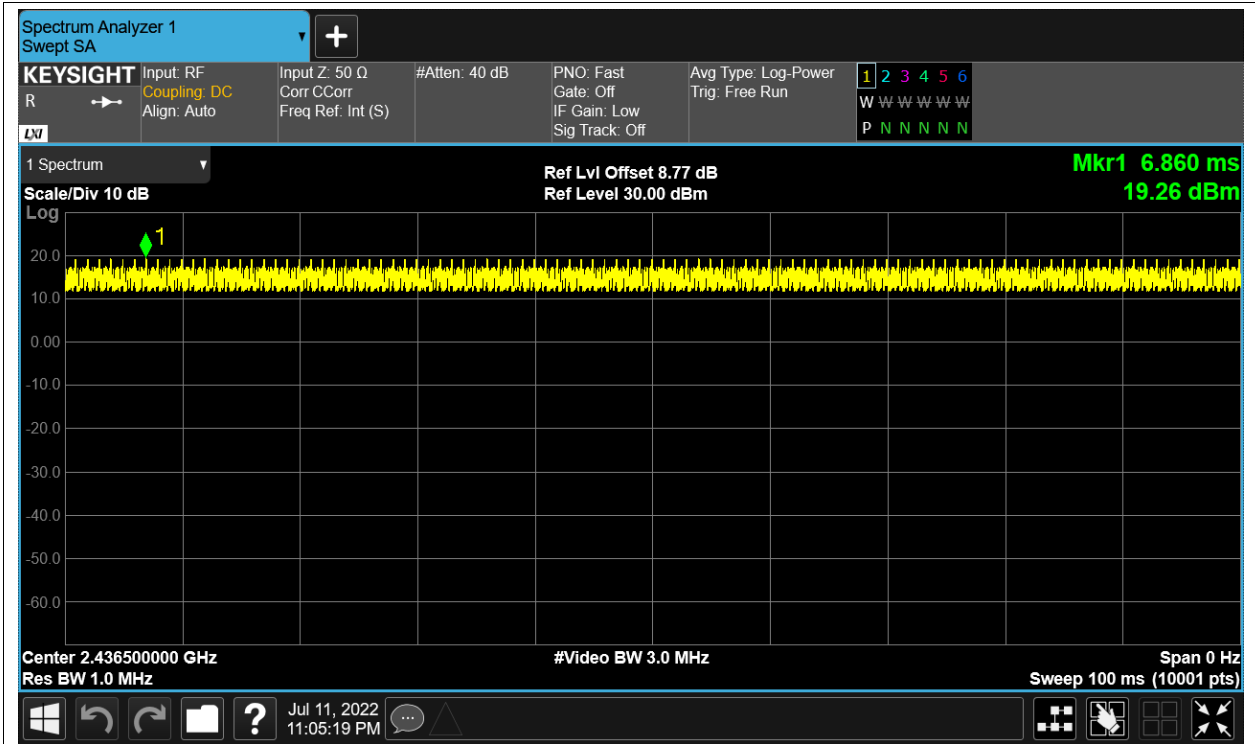

Duty Cycle NVNT 2.4G-20M-QPSK 2436.5MHz Ant1