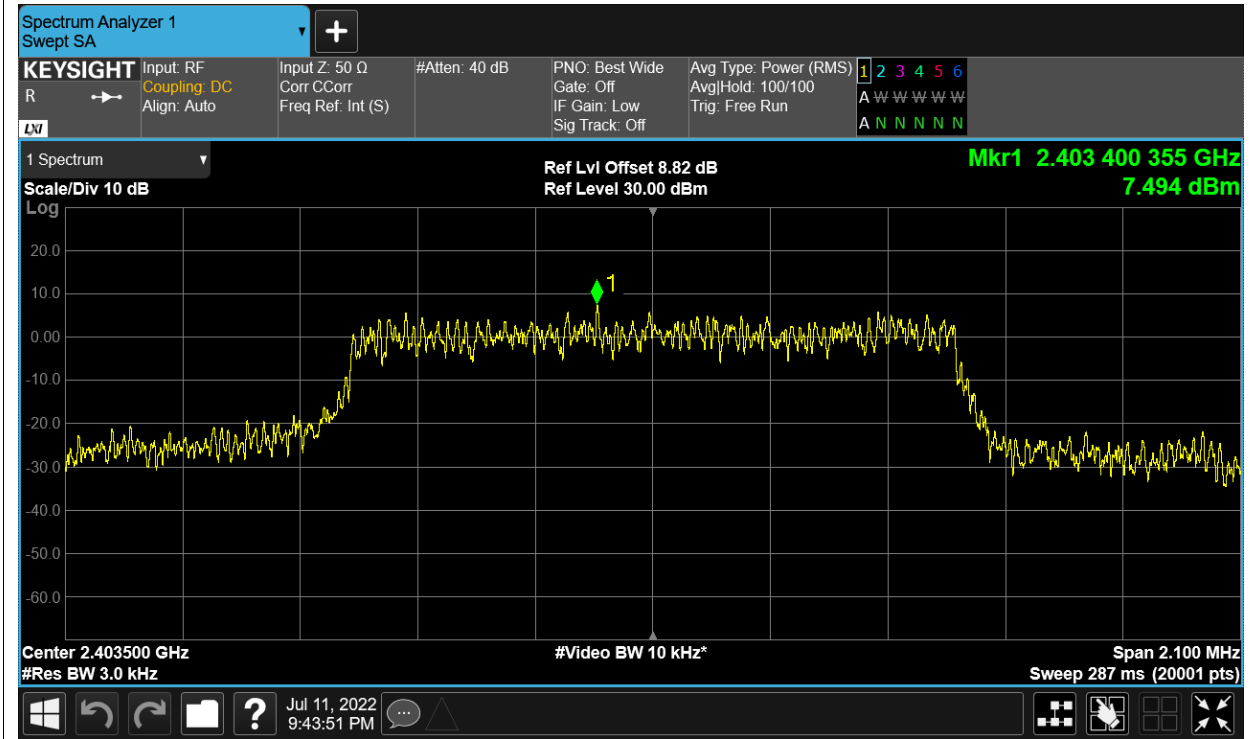

Test Graphs

PSD NVNT 2.4G-1.4M-16QAM 2403.5MHz Ant1