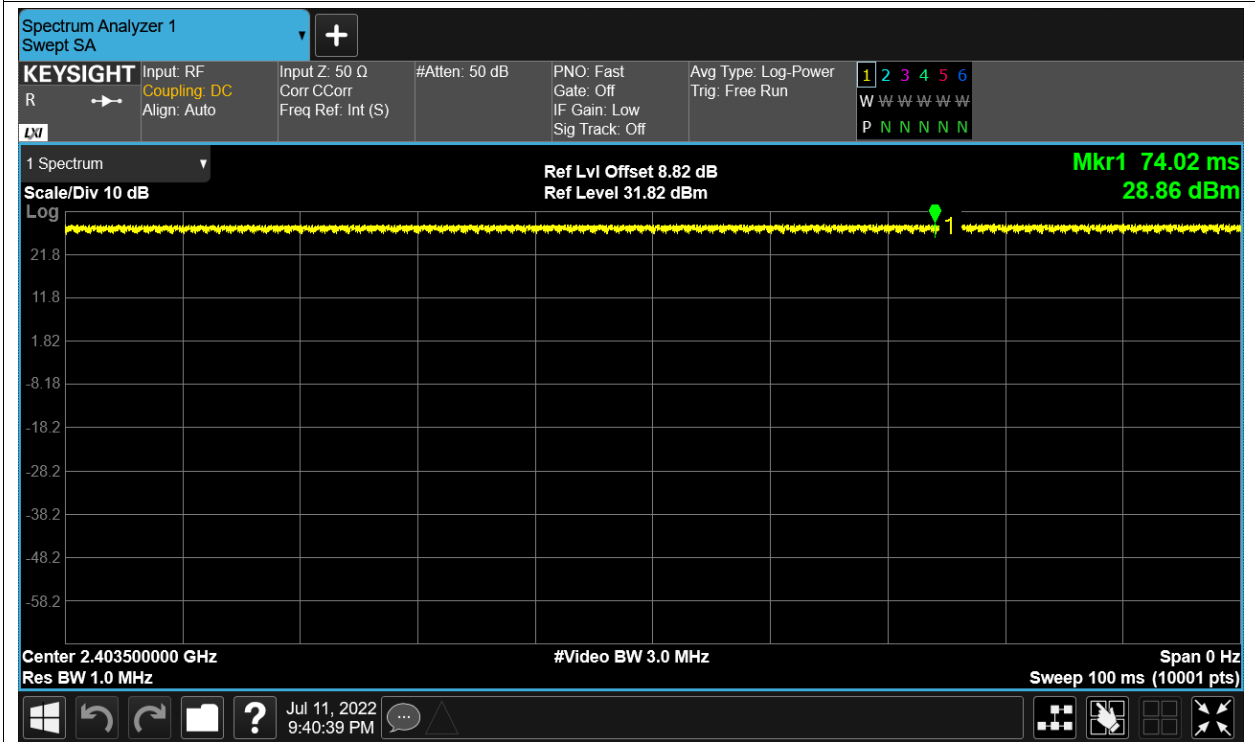

Test Graphs

Duty Cycle NVNT 2.4G-1.4M-16QAM 2403.5MHz Ant1

Duty Cycle NVNT 2.4G-1.4M-16QAM 2439.5MHz Ant1

Duty Cycle NVNT 2.4G-1.4M-16QAM 2475.5MHz Ant1

Duty Cycle NVNT 2.4G-1.4M-QPSK 2403.5MHz Ant1

Duty Cycle NVNT 2.4G-1.4M-QPSK 2439.5MHz Ant1