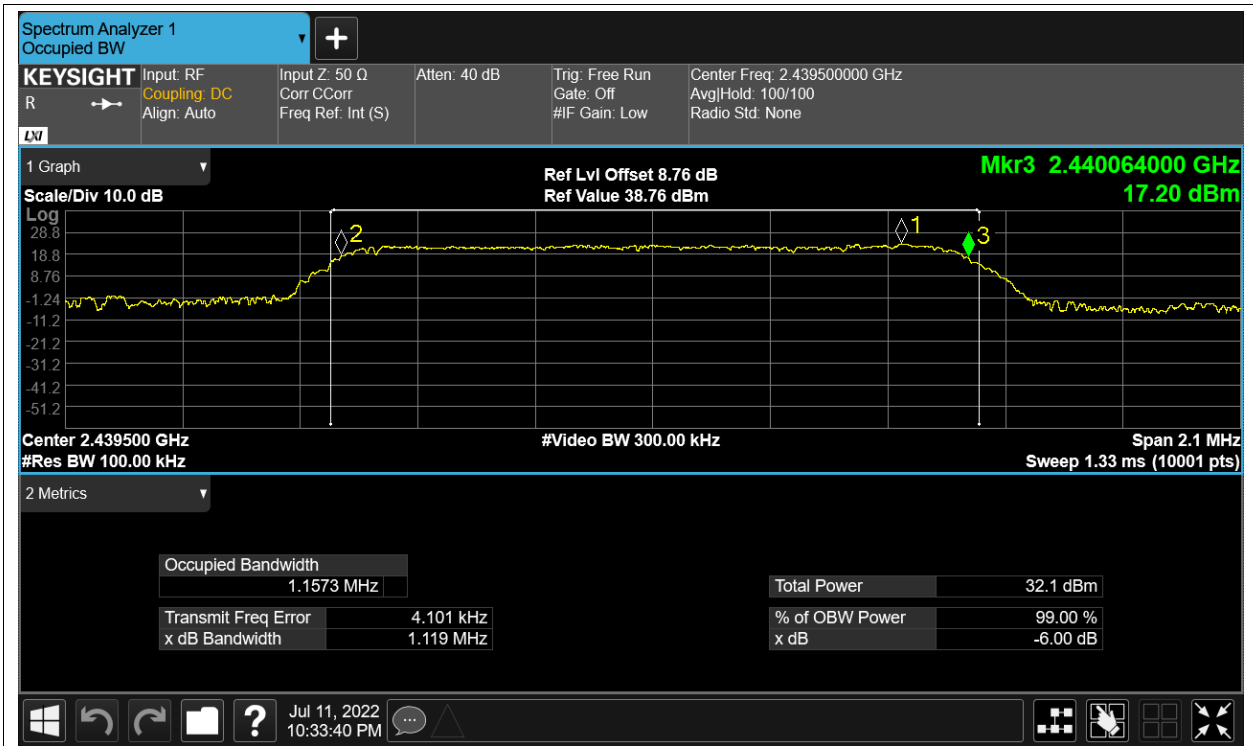

-6dB Bandwidth NVNT 2.4G-1.4M-QPSK 2439.5MHz Ant1