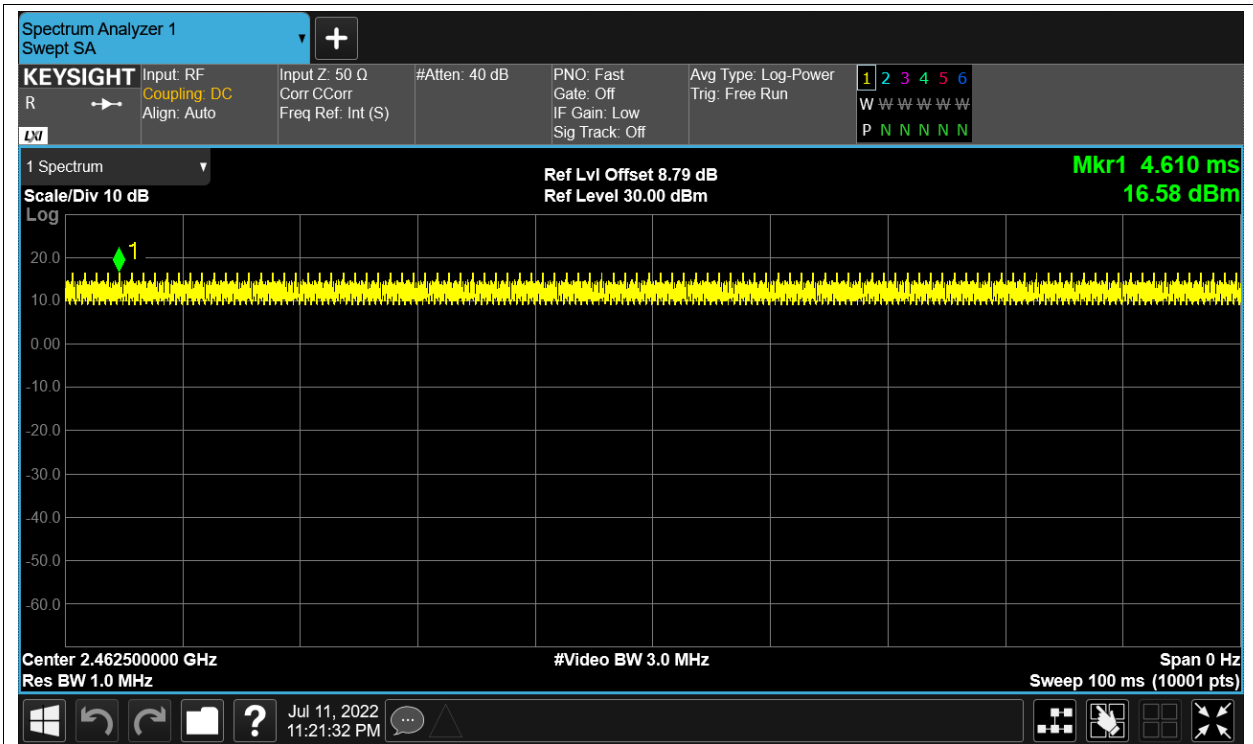

Duty Cycle NVNT 2.4G-10M-QPSK 2439.5MHz Ant1

Duty Cycle NVNT 2.4G-10M-QPSK 2471.5MHz Ant1

Duty Cycle NVNT 2.4G-20M-16QAM 2412.5MHz Ant1

Duty Cycle NVNT 2.4G-20M-16QAM 2436.5MHz Ant1

Duty Cycle NVNT 2.4G-20M-16QAM 2462.5MHz Ant1