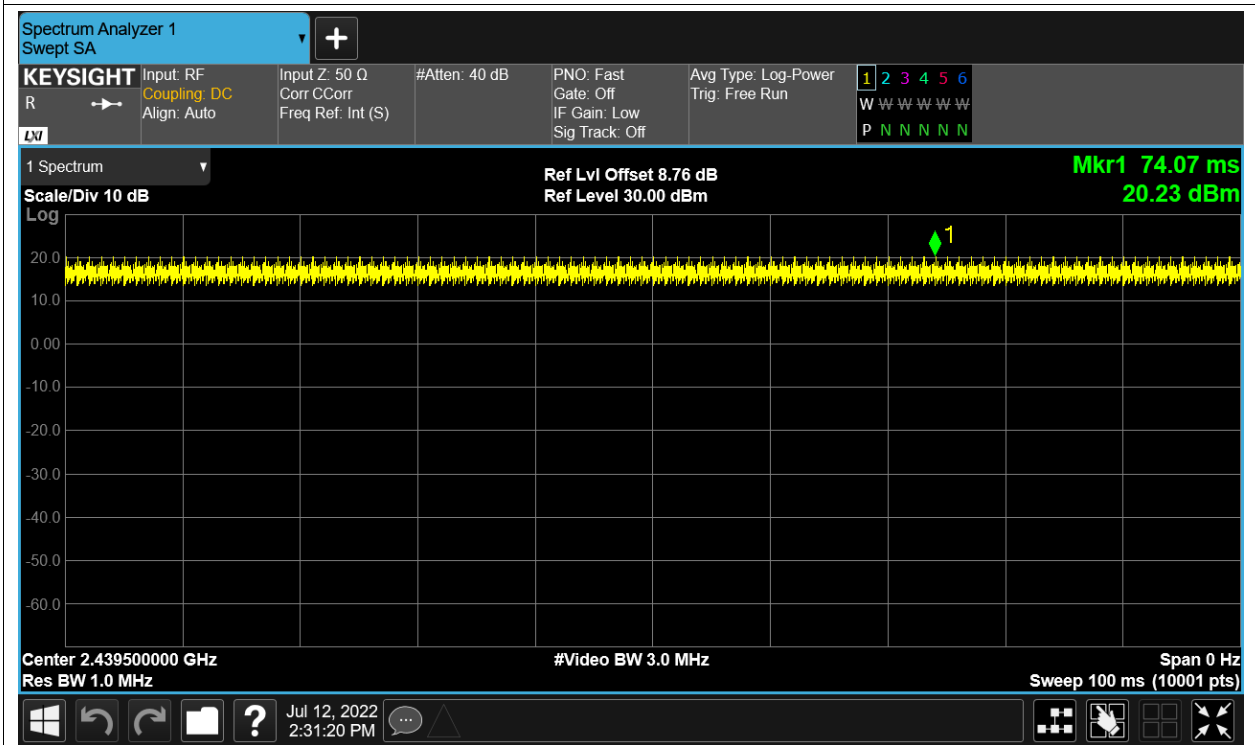

Duty Cycle NVNT 2.4G-10M-16QAM 2439.5MHz Ant1