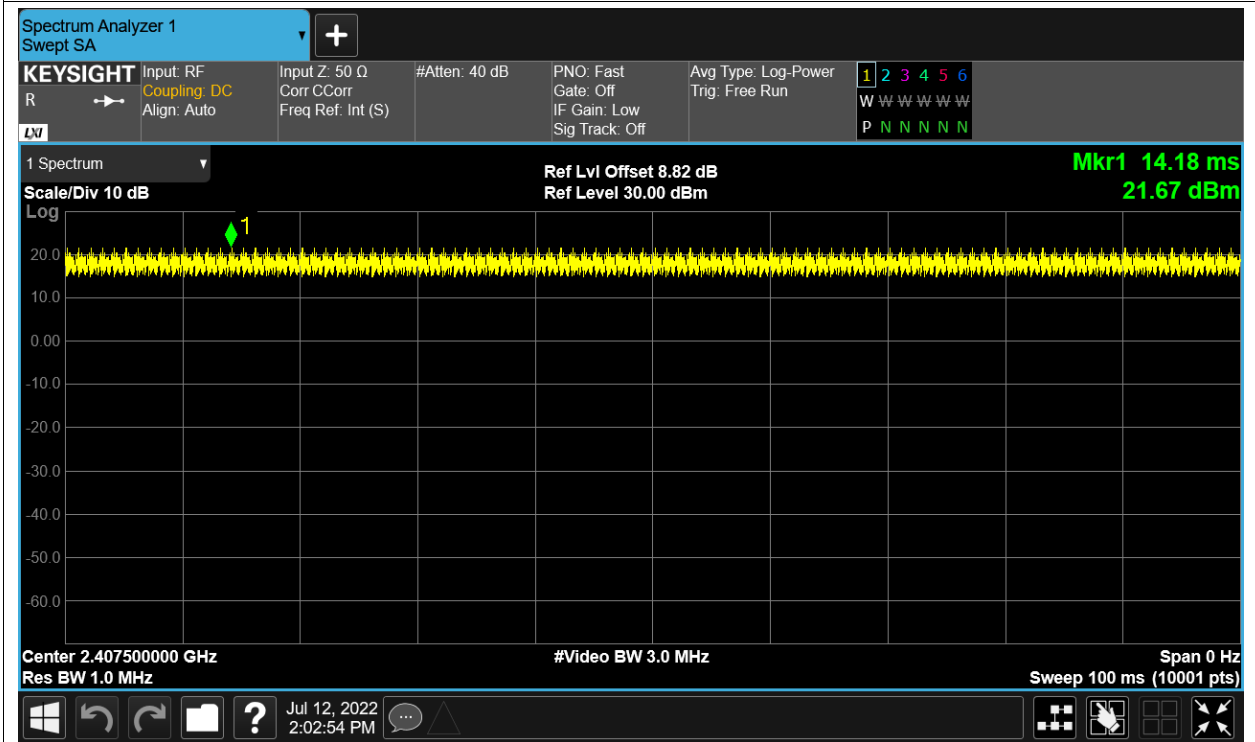

Duty Cycle NVNT 2.4G-1.4M-QPSK 2475.5MHz Ant1

Duty Cycle NVNT 2.4G-10M-16QAM 2407.5MHz Ant1

Duty Cycle NVNT 2.4G-10M-16QAM 2439.5MHz Ant1

Duty Cycle NVNT 2.4G-10M-16QAM 2471.5MHz Ant1

Duty Cycle NVNT 2.4G-10M-QPSK 2407.5MHz Ant1