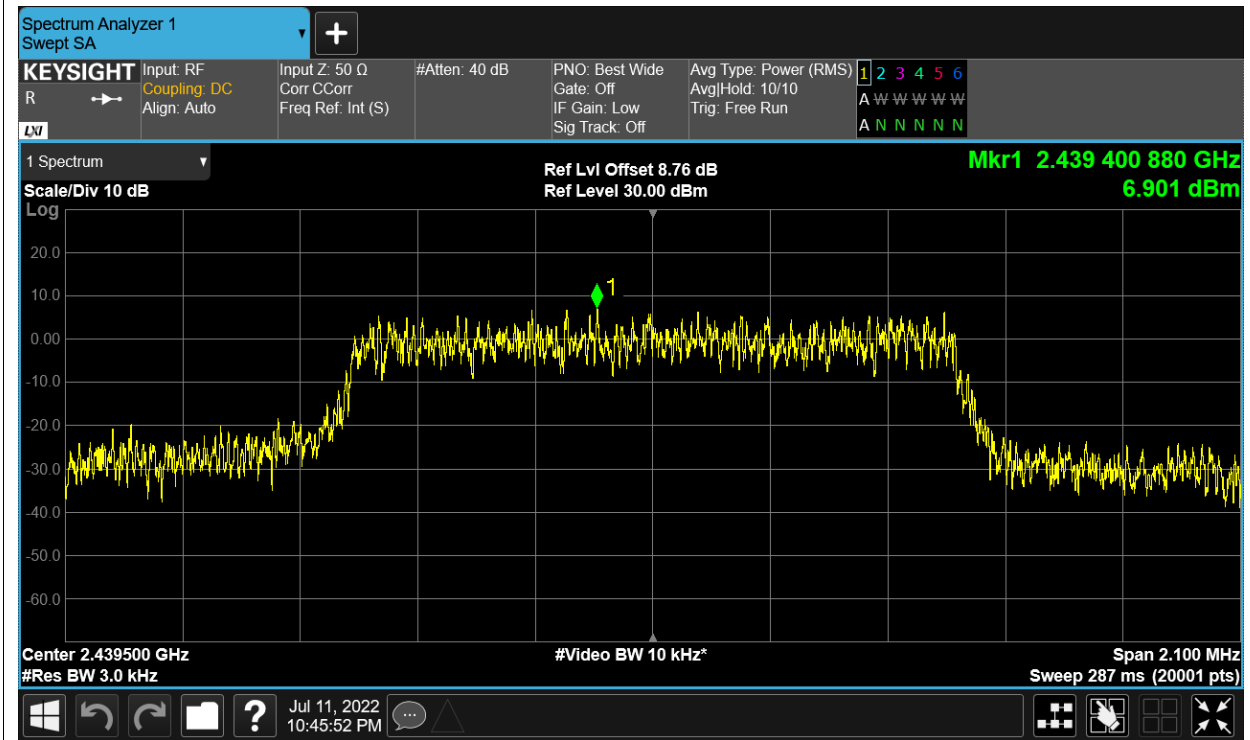

OBW NVNT 2.4G-20M-QPSK 2462.5MHz Ant1

## Maximum Power Spectral Density Level

Condition	Mode	Frequency (MHz)	Antenna	Max PSD (dBm)	Limit (dBm)	Verdict
NVNT	2.4G-1.4M-16QAM	2403.5	Ant1	7.494	8	Pass
NVNT	2.4G-1.4M-16QAM	2439.5	Ant1	6.901	8	Pass
NVNT	2.4G-1.4M-16QAM	2475.5	Ant1	6.35	8	Pass
NVNT	2.4G-1.4M-QPSK	2403.5	Ant1	7.68	8	Pass
NVNT	2.4G-1.4M-QPSK	2439.5	Ant1	7.153	8	Pass
NVNT	2.4G-1.4M-QPSK	2475.5	Ant1	6.401	8	Pass
NVNT	2.4G-10M-16QAM	2407.5	Ant1	-6.795	8	Pass
NVNT	2.4G-10M-16QAM	2439.5	Ant1	-8.388	8	Pass
NVNT	2.4G-10M-16QAM	2471.5	Ant1	-7.925	8	Pass
NVNT	2.4G-10M-QPSK	2407.5	Ant1	-6.241	8	Pass
NVNT	2.4G-10M-QPSK	2439.5	Ant1	-7.738	8	Pass
NVNT	2.4G-10M-QPSK	2471.5	Ant1	-8.211	8	Pass
NVNT	2.4G-20M-16QAM	2412.5	Ant1	-8	8	Pass
NVNT	2.4G-20M-16QAM	2436.5	Ant1	-7.671	8	Pass
NVNT	2.4G-20M-16QAM	2462.5	Ant1	-11.264	8	Pass
NVNT	2.4G-20M-QPSK	2412.5	Ant1	-7.355	8	Pass
NVNT	2.4G-20M-QPSK	2436.5	Ant1	-8.968	8	Pass
NVNT	2.4G-20M-QPSK	2462.5	Ant1	-10.4	8	Pass

Test Graphs

PSD NVNT 2.4G-1.4M-16QAM 2403.5MHz Ant1

PSD NVNT 2.4G-1.4M-16QAM 2439.5MHz Ant1

PSD NVNT 2.4G-1.4M-16QAM 2475.5MHz Ant1

PSD NVNT 2.4G-1.4M-QPSK 2403.5MHz Ant1

PSD NVNT 2.4G-1.4M-QPSK 2439.5MHz Ant1