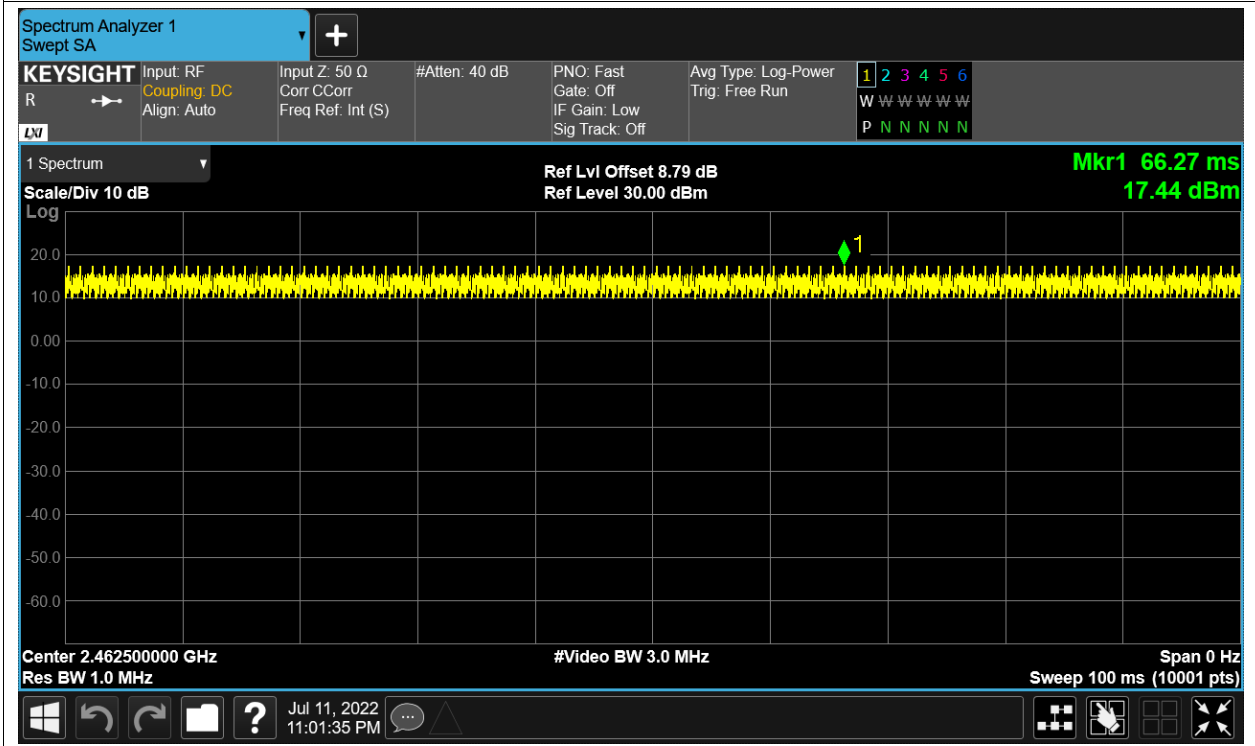

Duty Cycle NVNT 2.4G-20M-QPSK 2462.5MHz Ant1