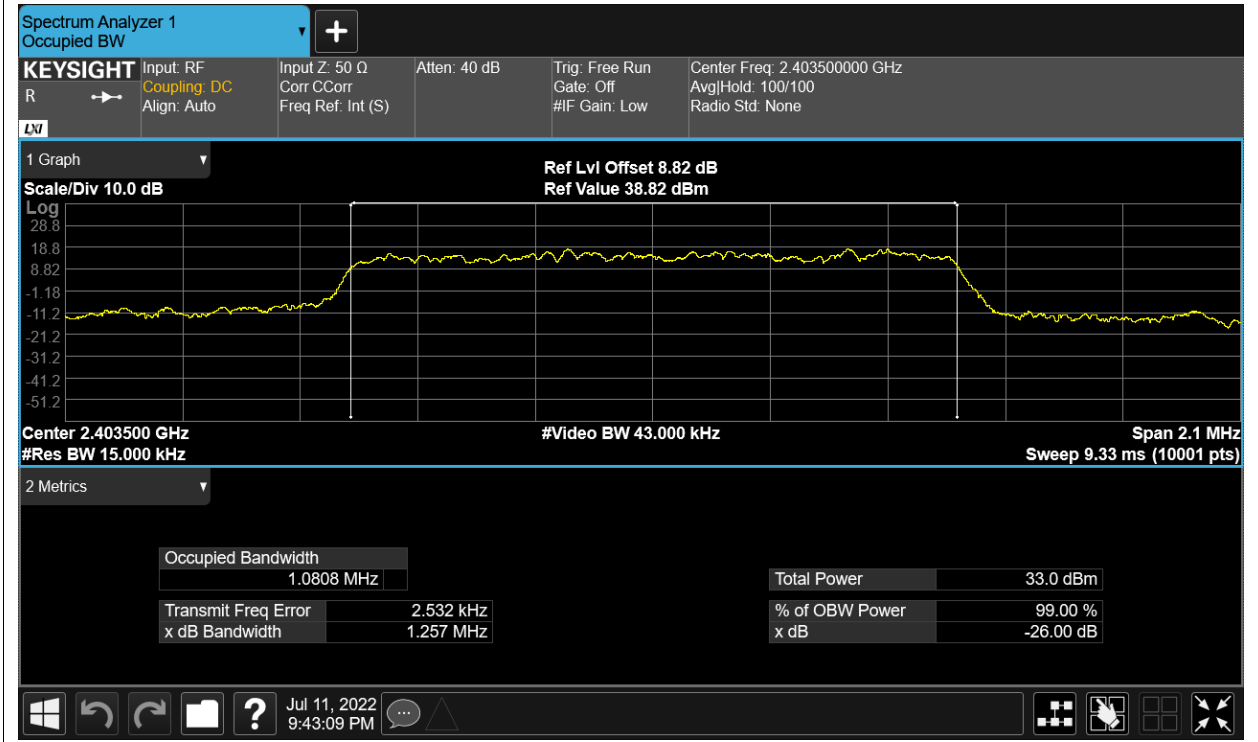

Test Graphs

OBW NVNT 2.4G-1.4M-16QAM 2403.5MHz Ant1