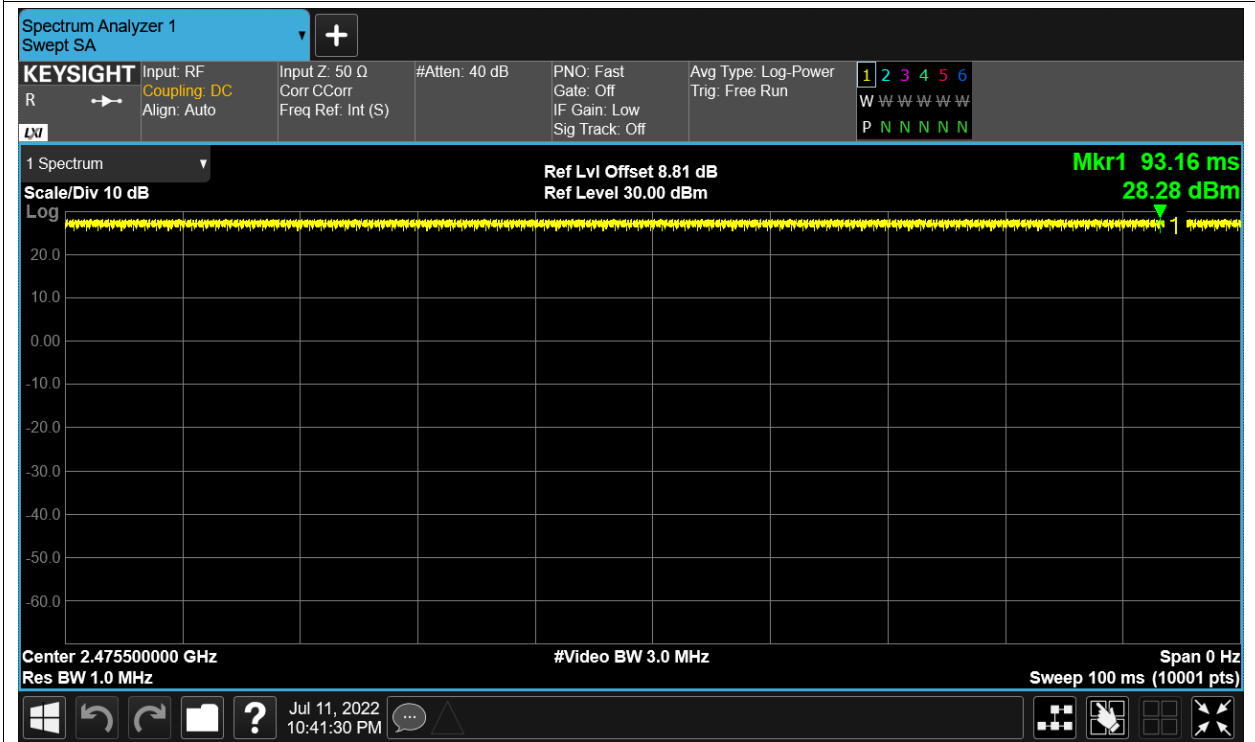

Duty Cycle NVNT 2.4G-1.4M-QPSK 2475.5MHz Ant1