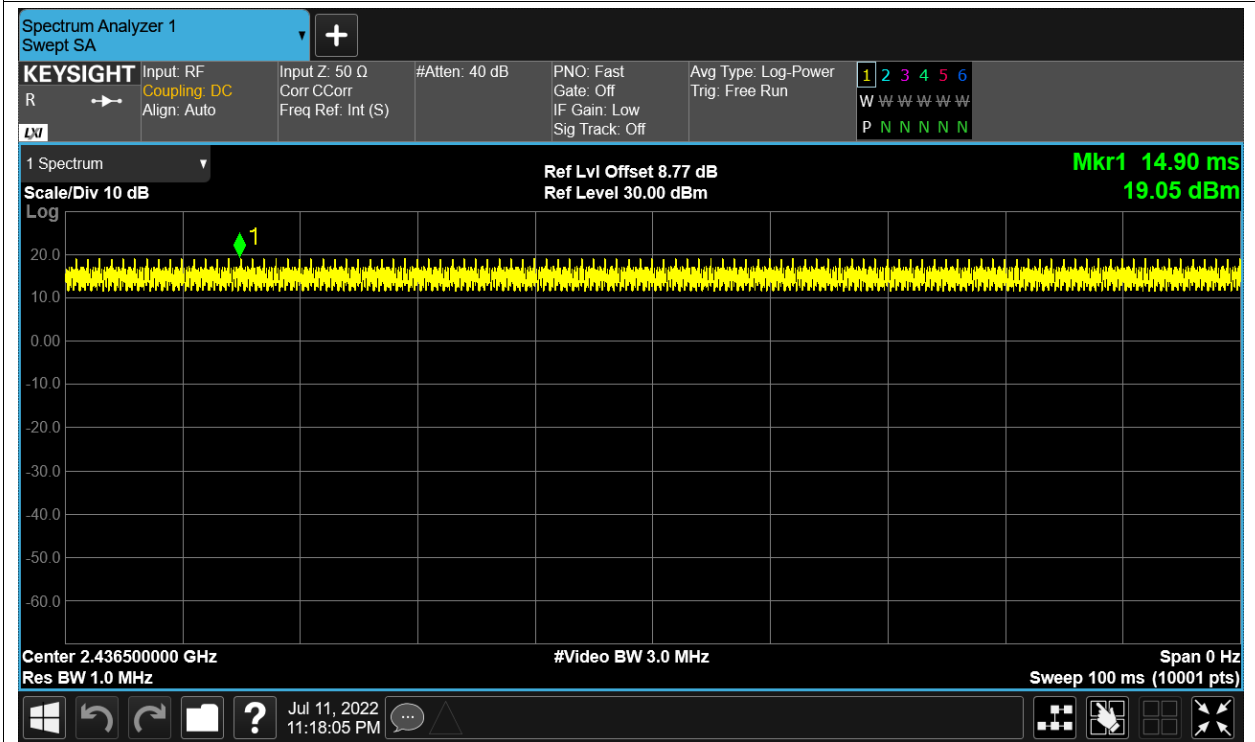

Duty Cycle NVNT 2.4G-10M-QPSK 2439.5MHz Ant1

Duty Cycle NVNT 2.4G-10M-QPSK 2471.5MHz Ant1

Duty Cycle NVNT 2.4G-20M-16QAM 2412.5MHz Ant1

Duty Cycle NVNT 2.4G-20M-16QAM 2436.5MHz Ant1

Duty Cycle NVNT 2.4G-20M-16QAM 2462.5MHz Ant1