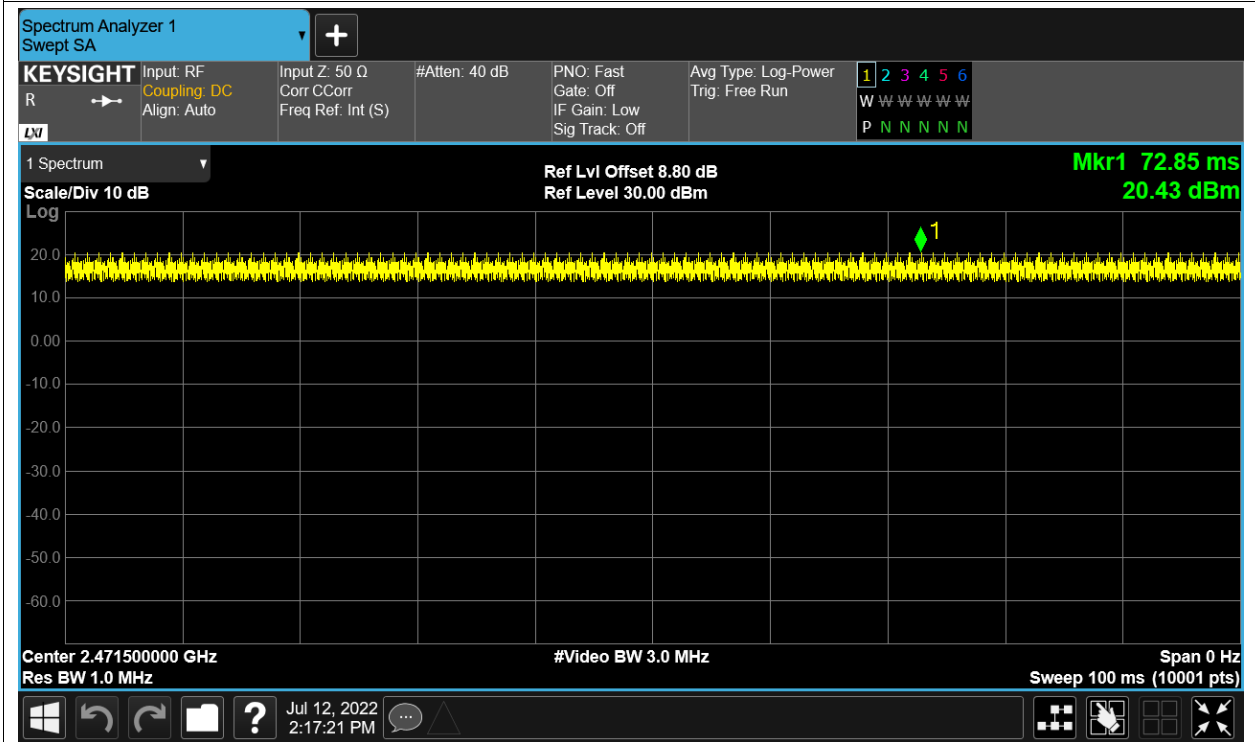

Duty Cycle NVNT 2.4G-10M-QPSK 2471.5MHz Ant1