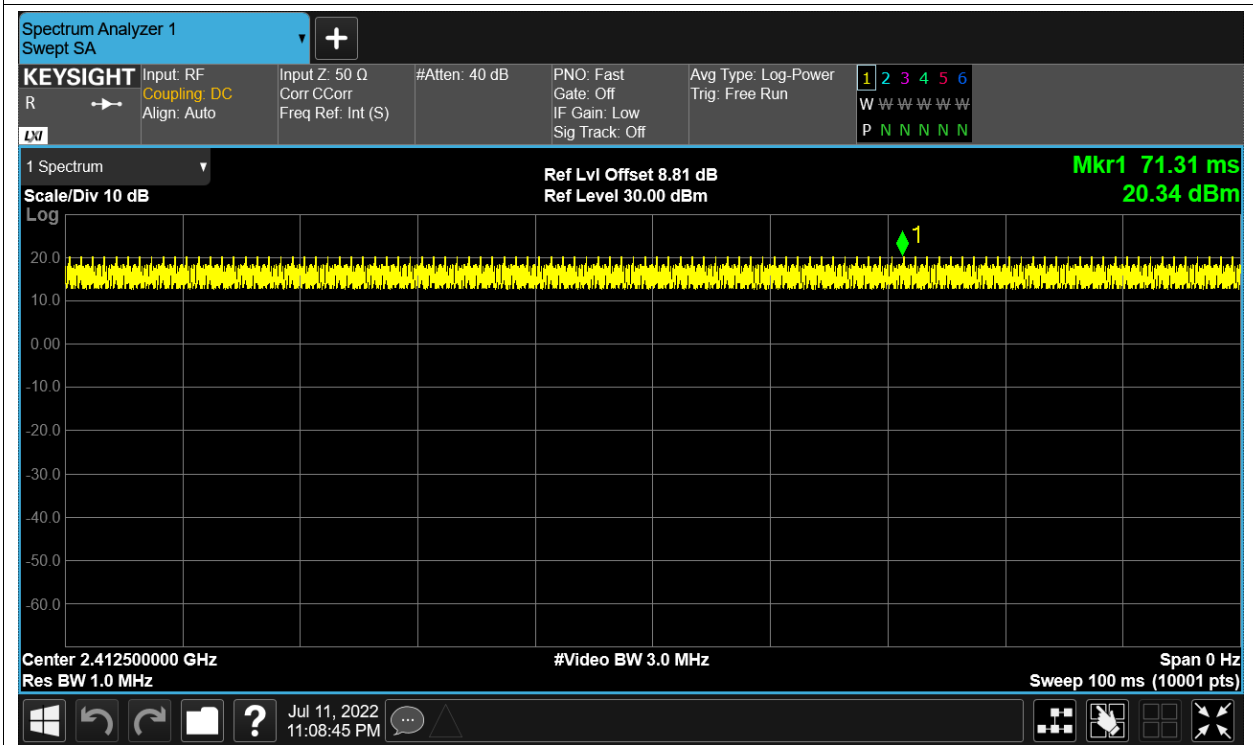

Duty Cycle NVNT 2.4G-20M-QPSK 2412.5MHz Ant1