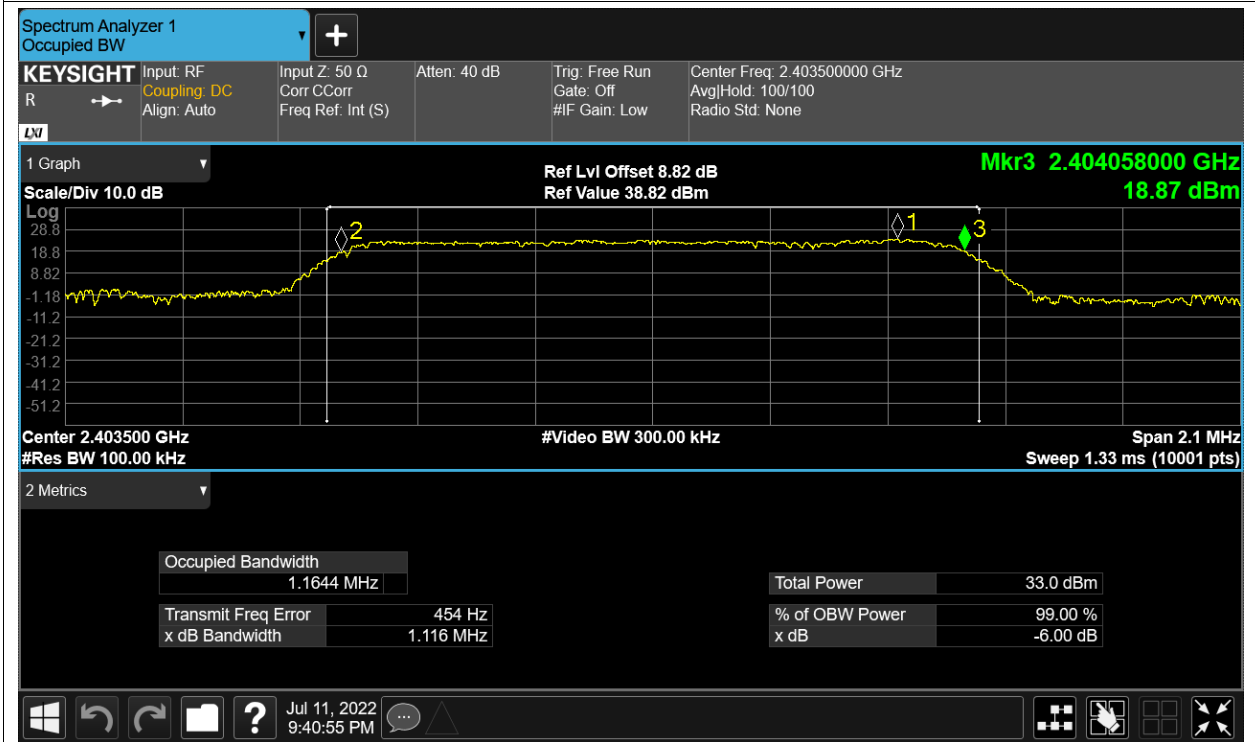

-6dB Bandwidth NVNT 2.4G-1.4M-QPSK 2403.5MHz Ant1