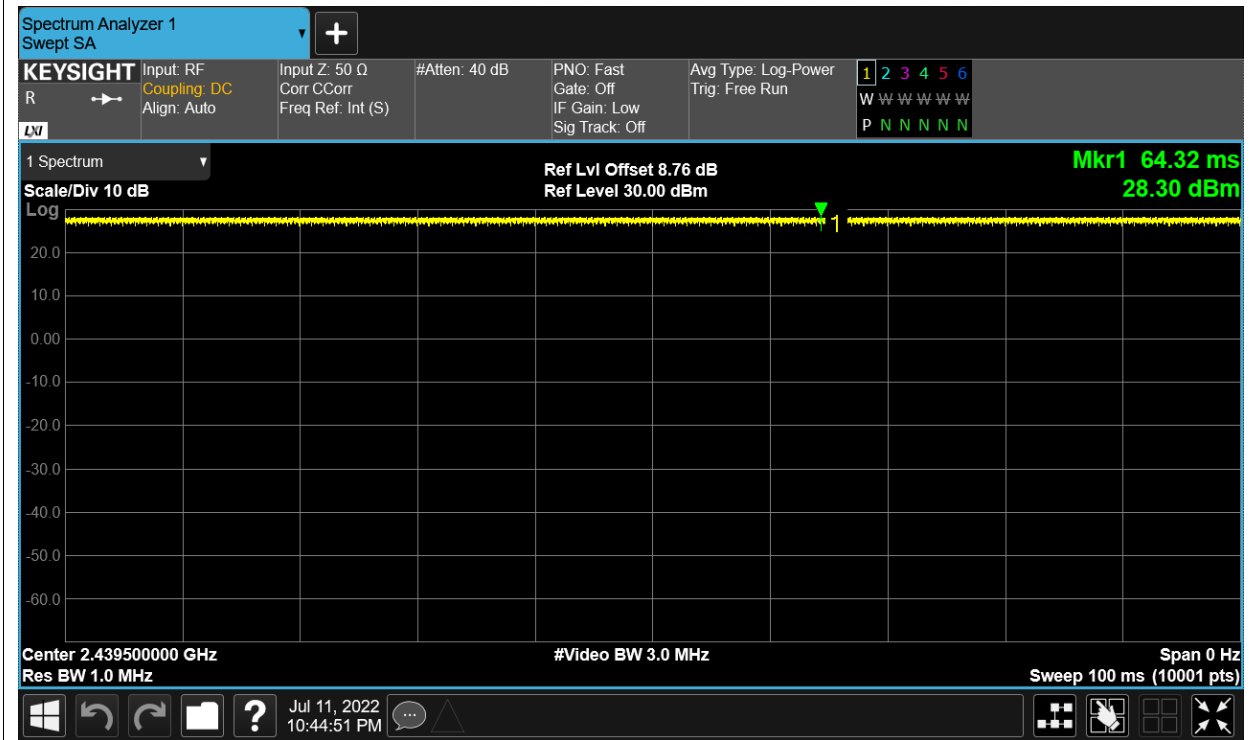

Duty Cycle NVNT 2.4G-1.4M-16QAM 2439.5MHz Ant1