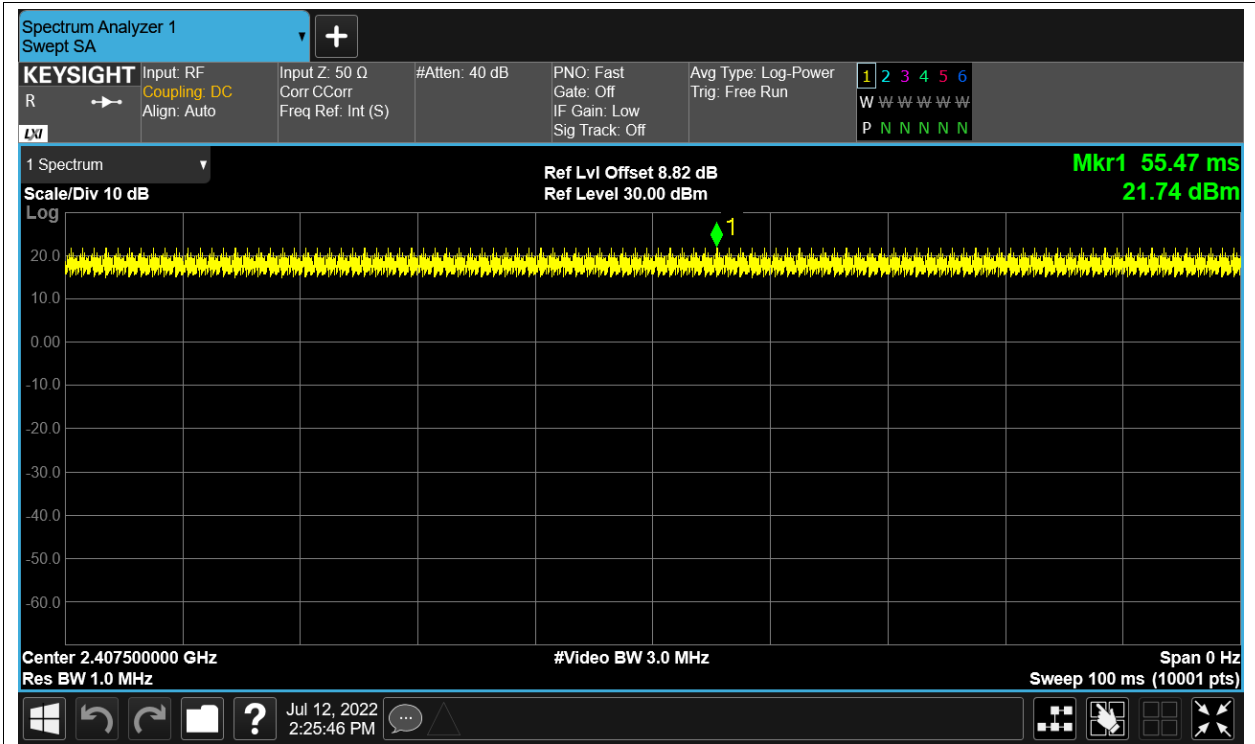

Duty Cycle NVNT 2.4G-10M-16QAM 2407.5MHz Ant1