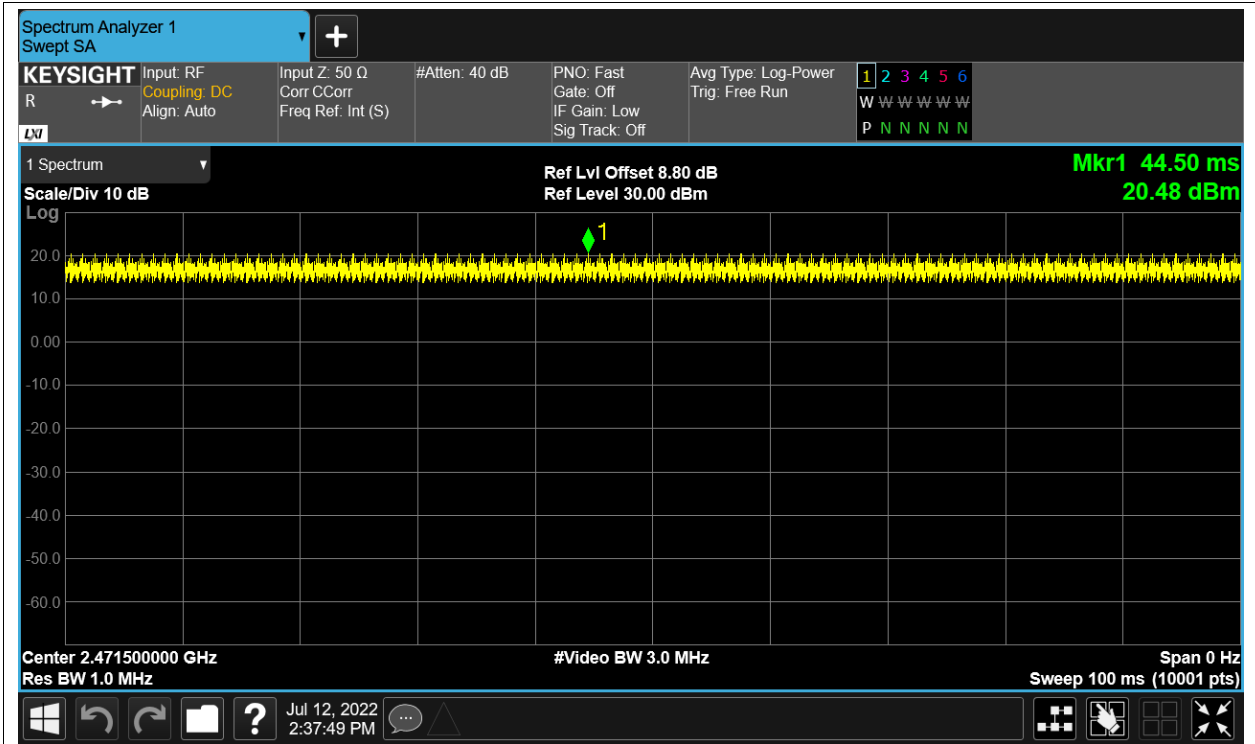

Duty Cycle NVNT 2.4G-1.4M-QPSK 2475.5MHz Ant1

Duty Cycle NVNT 2.4G-10M-16QAM 2407.5MHz Ant1

Duty Cycle NVNT 2.4G-10M-16QAM 2439.5MHz Ant1

Duty Cycle NVNT 2.4G-10M-16QAM 2471.5MHz Ant1

Duty Cycle NVNT 2.4G-10M-QPSK 2407.5MHz Ant1