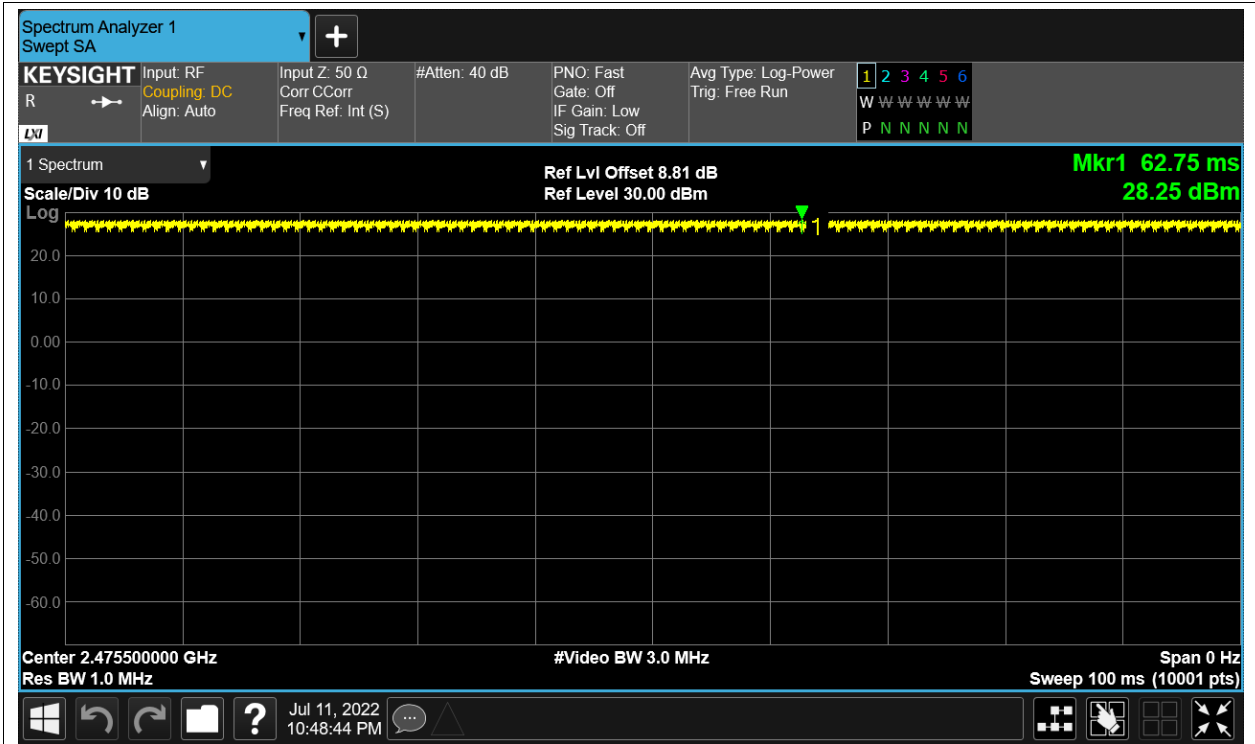

Test Graphs

Duty Cycle NVNT 2.4G-1.4M-16QAM 2403.5MHz Ant1

Duty Cycle NVNT 2.4G-1.4M-16QAM 2439.5MHz Ant1

Duty Cycle NVNT 2.4G-1.4M-16QAM 2475.5MHz Ant1

Duty Cycle NVNT 2.4G-1.4M-QPSK 2403.5MHz Ant1

Duty Cycle NVNT 2.4G-1.4M-QPSK 2439.5MHz Ant1