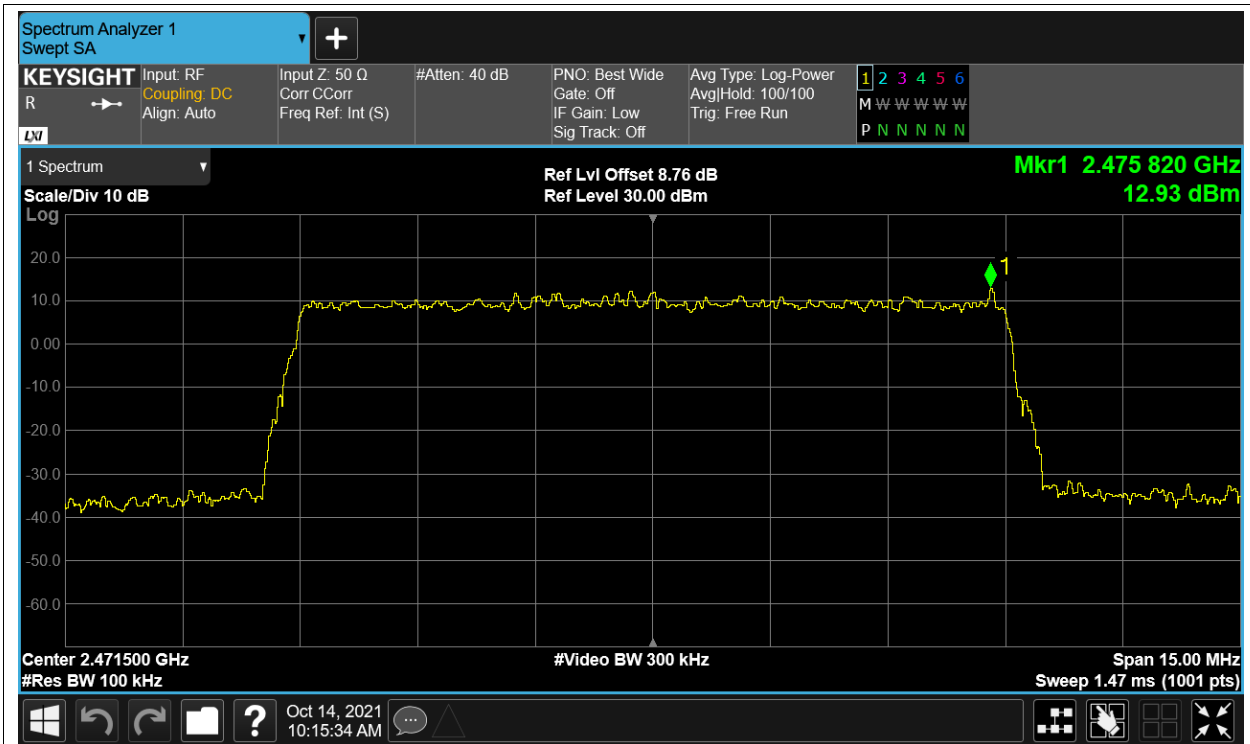

Tx. Spurious NVNT 2.4G-1.4M-QPSK 2403.5MHz Ant1 Ref

Tx. Spurious NVNT 2.4G-1.4M-QPSK 2403.5MHz Ant1 Emission

Tx. Spurious NVNT 2.4G-1.4M-QPSK 2439.5MHz Ant1 Ref

Tx. Spurious NVNT 2.4G-1.4M-QPSK 2439.5MHz Ant1 Emission

Tx. Spurious NVNT 2.4G-1.4M-QPSK 2475.5MHz Ant1 Ref

Tx. Spurious NVNT 2.4G-1.4M-QPSK 2475.5MHz Ant1 Emission

Tx. Spurious NVNT 2.4G-10M-16QAM 2407.5MHz Ant1 Ref

Tx. Spurious NVNT 2.4G-10M-16QAM 2407.5MHz Ant1 Emission

Tx. Spurious NVNT 2.4G-10M-16QAM 2439.5MHz Ant1 Ref

Tx. Spurious NVNT 2.4G-10M-16QAM 2439.5MHz Ant1 Emission

Tx. Spurious NVNT 2.4G-10M-16QAM 2471.5MHz Ant1 Ref

Tx. Spurious NVNT 2.4G-10M-16QAM 2471.5MHz Ant1 Emission