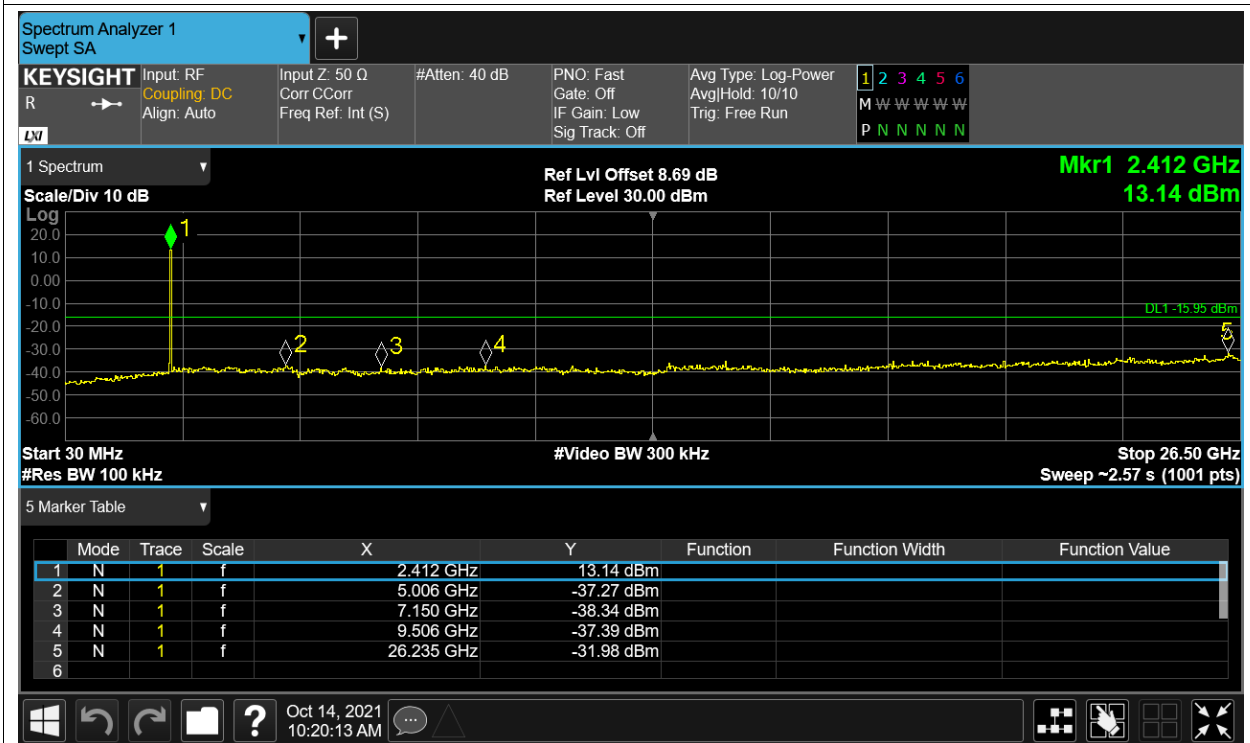

Tx. Spurious NVNT 2.4G-1.4M-QPSK 2403.5MHz Ant1 Ref

Tx. Spurious NVNT 2.4G-1.4M-QPSK 2403.5MHz Ant1 Emission

Tx. Spurious NVNT 2.4G-1.4M-QPSK 2439.5MHz Ant1 Ref

Tx. Spurious NVNT 2.4G-1.4M-QPSK 2439.5MHz Ant1 Emission

Tx. Spurious NVNT 2.4G-1.4M-QPSK 2475.5MHz Ant1 Ref

Tx. Spurious NVNT 2.4G-1.4M-QPSK 2475.5MHz Ant1 Emission

Tx. Spurious NVNT 2.4G-10M-16QAM 2407.5MHz Ant1 Ref

Tx. Spurious NVNT 2.4G-10M-16QAM 2407.5MHz Ant1 Emission

Tx. Spurious NVNT 2.4G-10M-16QAM 2439.5MHz Ant1 Ref

Tx. Spurious NVNT 2.4G-10M-16QAM 2439.5MHz Ant1 Emission

Tx. Spurious NVNT 2.4G-10M-16QAM 2471.5MHz Ant1 Ref

Tx. Spurious NVNT 2.4G-10M-16QAM 2471.5MHz Ant1 Emission