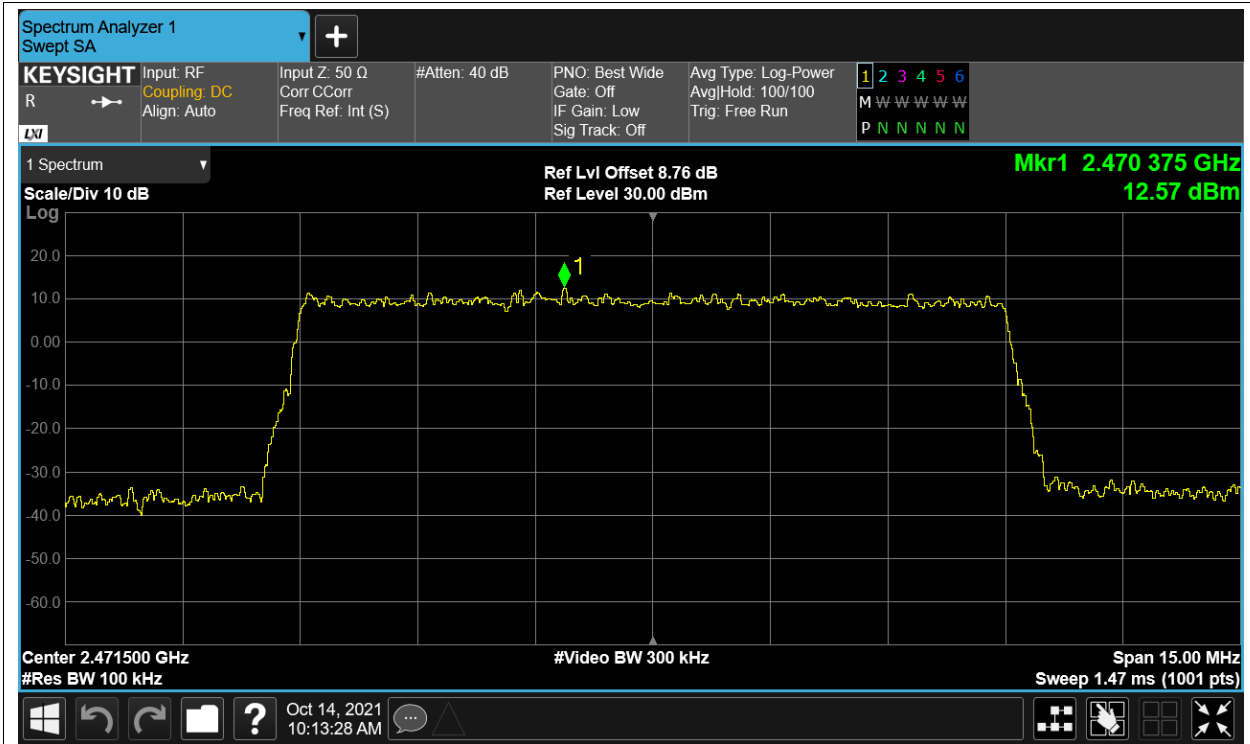

Tx. Spurious NVNT 2.4G-10M-16QAM 2439.5MHz Ant1 Ref

Tx. Spurious NVNT 2.4G-10M-16QAM 2439.5MHz Ant1 Emission

Tx. Spurious NVNT 2.4G-10M-16QAM 2471.5MHz Ant1 Ref

Tx. Spurious NVNT 2.4G-10M-16QAM 2471.5MHz Ant1 Emission

Tx. Spurious NVNT 2.4G-10M-QPSK 2407.5MHz Ant1 Ref

Tx. Spurious NVNT 2.4G-10M-QPSK 2407.5MHz Ant1 Emission

Tx. Spurious NVNT 2.4G-10M-QPSK 2439.5MHz Ant1 Ref

Tx. Spurious NVNT 2.4G-10M-QPSK 2439.5MHz Ant1 Emission

Tx. Spurious NVNT 2.4G-10M-QPSK 2471.5MHz Ant1 Ref

Tx. Spurious NVNT 2.4G-10M-QPSK 2471.5MHz Ant1 Emission

Tx. Spurious NVNT 2.4G-20M-16QAM 2412.5MHz Ant1 Ref

Tx. Spurious NVNT 2.4G-20M-16QAM 2412.5MHz Ant1 Emission

Tx. Spurious NVNT 2.4G-20M-16QAM 2436.5MHz Ant1 Ref

Tx. Spurious NVNT 2.4G-20M-16QAM 2436.5MHz Ant1 Emission

Tx. Spurious NVNT 2.4G-20M-16QAM 2462.5MHz Ant1 Ref

Tx. Spurious NVNT 2.4G-20M-16QAM 2462.5MHz Ant1 Emission