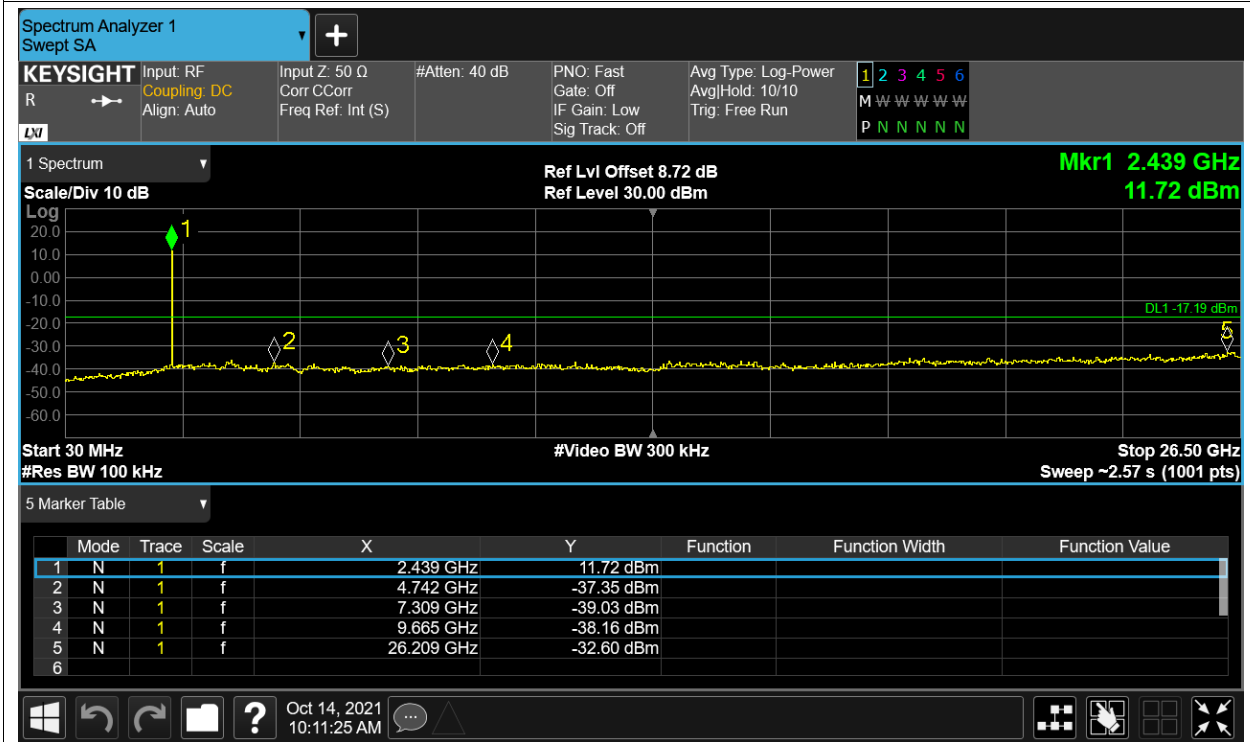

Tx. Spurious NVNT 2.4G-10M-16QAM 2439.5MHz Ant1 Ref

Tx. Spurious NVNT 2.4G-10M-16QAM 2439.5MHz Ant1 Emission

Tx. Spurious NVNT 2.4G-10M-16QAM 2471.5MHz Ant1 Ref

Tx. Spurious NVNT 2.4G-10M-16QAM 2471.5MHz Ant1 Emission

Tx. Spurious NVNT 2.4G-10M-QPSK 2407.5MHz Ant1 Ref

Tx. Spurious NVNT 2.4G-10M-QPSK 2407.5MHz Ant1 Emission

Tx. Spurious NVNT 2.4G-10M-QPSK 2439.5MHz Ant1 Ref

Tx. Spurious NVNT 2.4G-10M-QPSK 2439.5MHz Ant1 Emission

Tx. Spurious NVNT 2.4G-10M-QPSK 2471.5MHz Ant1 Ref

Tx. Spurious NVNT 2.4G-10M-QPSK 2471.5MHz Ant1 Emission

Tx. Spurious NVNT 2.4G-20M-16QAM 2412.5MHz Ant1 Ref

Tx. Spurious NVNT 2.4G-20M-16QAM 2412.5MHz Ant1 Emission

Tx. Spurious NVNT 2.4G-20M-16QAM 2436.5MHz Ant1 Ref

Tx. Spurious NVNT 2.4G-20M-16QAM 2436.5MHz Ant1 Emission

Tx. Spurious NVNT 2.4G-20M-16QAM 2462.5MHz Ant1 Ref

Tx. Spurious NVNT 2.4G-20M-16QAM 2462.5MHz Ant1 Emission