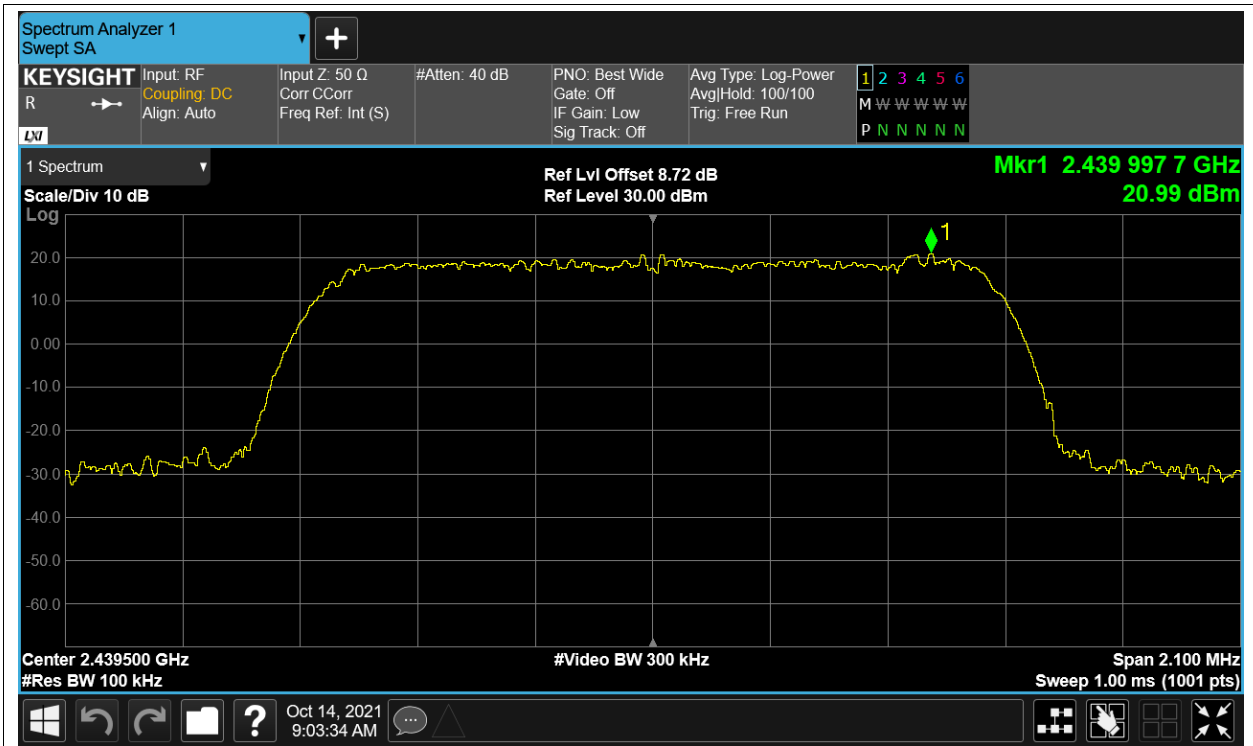

Tx. Spurious NVNT 2.4G-1.4M-16QAM 2439.5MHz Ant1 Ref

Tx. Spurious NVNT 2.4G-1.4M-16QAM 2439.5MHz Ant1 Emission

Tx. Spurious NVNT 2.4G-1.4M-16QAM 2475.5MHz Ant1 Ref

Tx. Spurious NVNT 2.4G-1.4M-16QAM 2475.5MHz Ant1 Emission

Tx. Spurious NVNT 2.4G-1.4M-QPSK 2403.5MHz Ant1 Ref

Tx. Spurious NVNT 2.4G-1.4M-QPSK 2403.5MHz Ant1 Emission

Tx. Spurious NVNT 2.4G-1.4M-QPSK 2439.5MHz Ant1 Ref

Tx. Spurious NVNT 2.4G-1.4M-QPSK 2439.5MHz Ant1 Emission