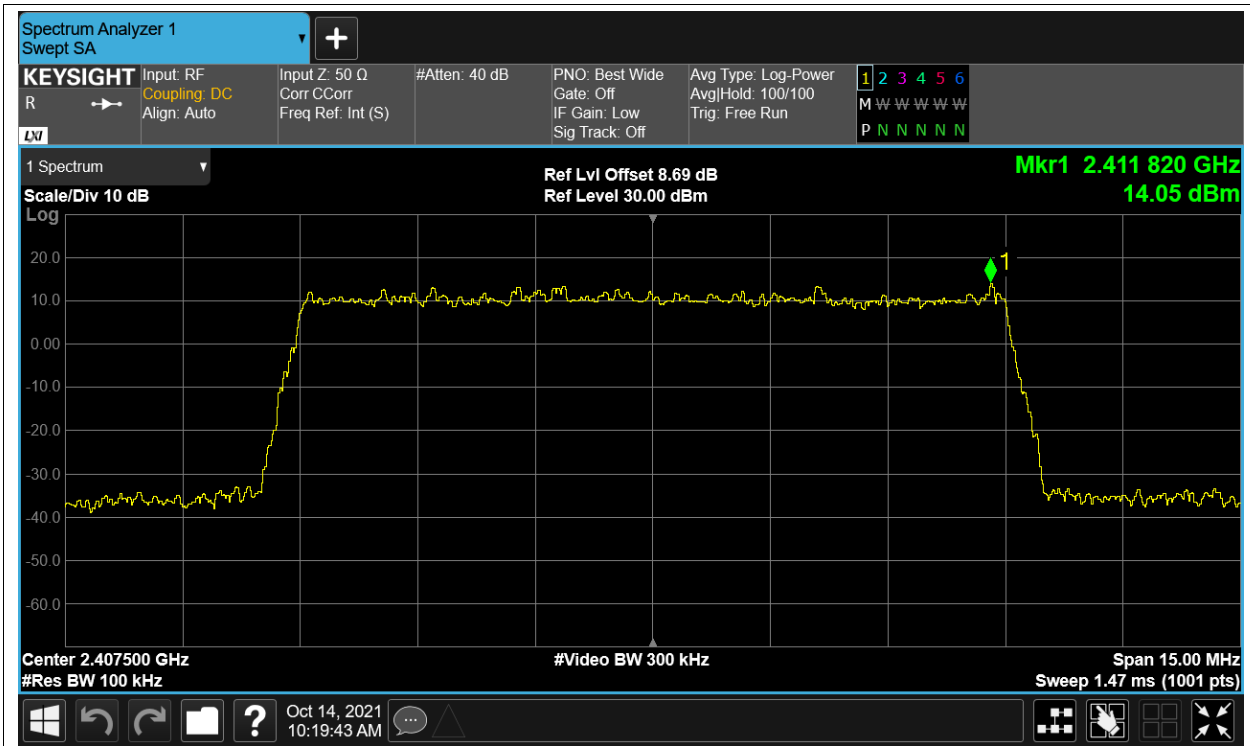

Tx. Spurious NVNT 2.4G-1.4M-QPSK 2403.5MHz Ant1 Ref

Tx. Spurious NVNT 2.4G-1.4M-QPSK 2403.5MHz Ant1 Emission

Tx. Spurious NVNT 2.4G-1.4M-QPSK 2439.5MHz Ant1 Ref

Tx. Spurious NVNT 2.4G-1.4M-QPSK 2439.5MHz Ant1 Emission

Tx. Spurious NVNT 2.4G-1.4M-QPSK 2475.5MHz Ant1 Ref

Tx. Spurious NVNT 2.4G-1.4M-QPSK 2475.5MHz Ant1 Emission

Tx. Spurious NVNT 2.4G-10M-16QAM 2407.5MHz Ant1 Ref

Tx. Spurious NVNT 2.4G-10M-16QAM 2407.5MHz Ant1 Emission