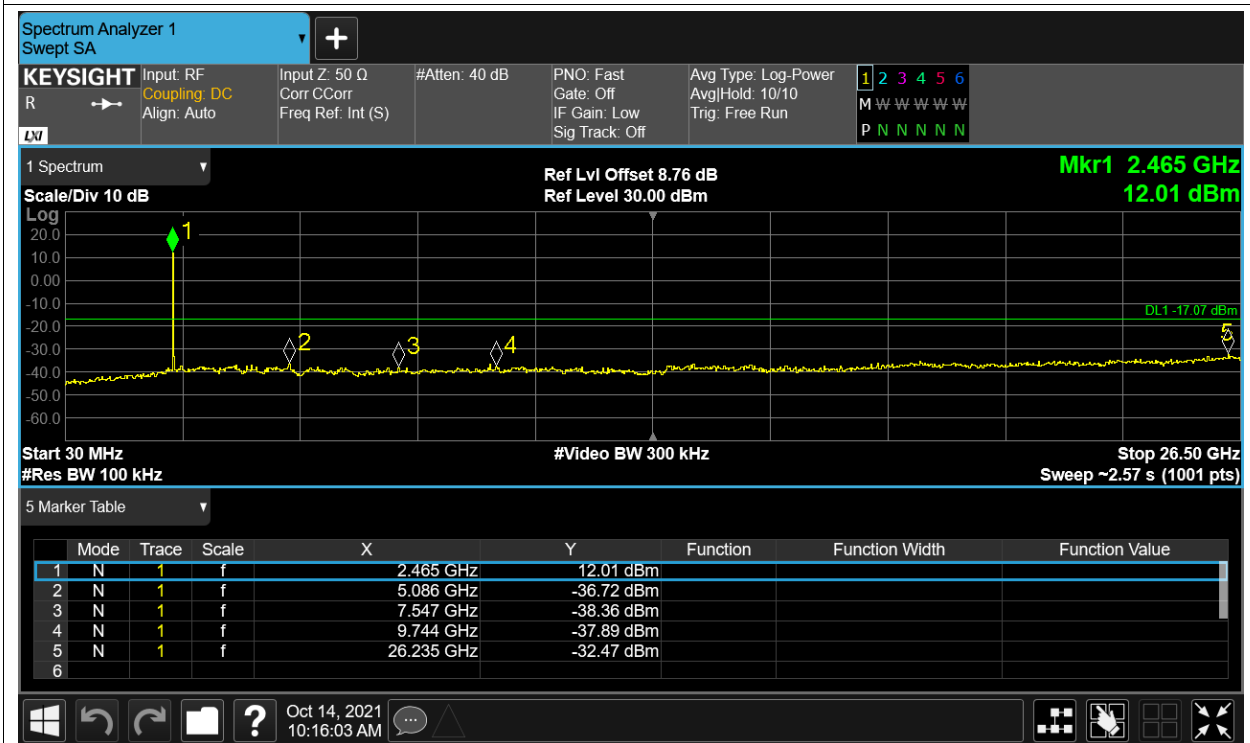

Tx. Spurious NVNT 2.4G-1.4M-QPSK 2475.5MHz Ant1 Ref

Tx. Spurious NVNT 2.4G-1.4M-QPSK 2475.5MHz Ant1 Emission

Tx. Spurious NVNT 2.4G-10M-16QAM 2407.5MHz Ant1 Ref

Tx. Spurious NVNT 2.4G-10M-16QAM 2407.5MHz Ant1 Emission

Tx. Spurious NVNT 2.4G-10M-16QAM 2439.5MHz Ant1 Ref

Tx. Spurious NVNT 2.4G-10M-16QAM 2439.5MHz Ant1 Emission

Tx. Spurious NVNT 2.4G-10M-16QAM 2471.5MHz Ant1 Ref

Tx. Spurious NVNT 2.4G-10M-16QAM 2471.5MHz Ant1 Emission

Tx. Spurious NVNT 2.4G-10M-QPSK 2407.5MHz Ant1 Ref

Tx. Spurious NVNT 2.4G-10M-QPSK 2407.5MHz Ant1 Emission

Tx. Spurious NVNT 2.4G-10M-QPSK 2439.5MHz Ant1 Ref

Tx. Spurious NVNT 2.4G-10M-QPSK 2439.5MHz Ant1 Emission