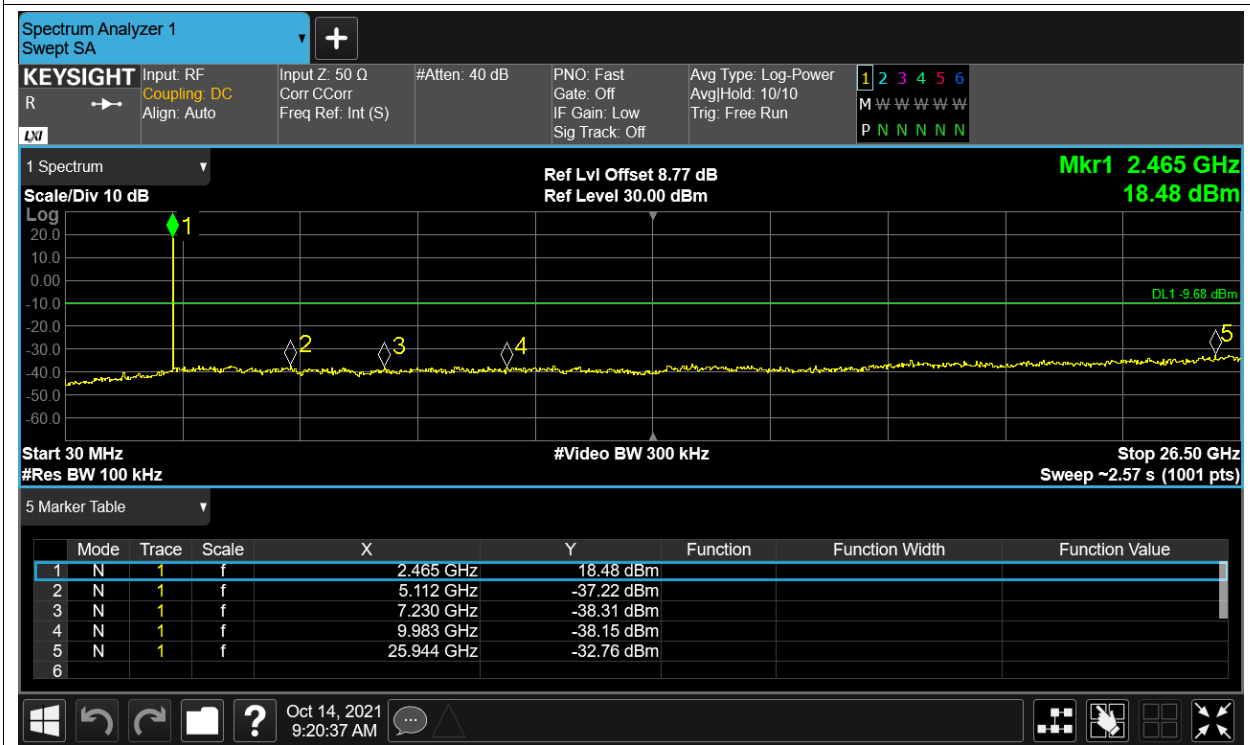

Tx. Spurious NVNT 2.4G-1.4M-16QAM 2439.5MHz Ant1 Ref

Tx. Spurious NVNT 2.4G-1.4M-16QAM 2439.5MHz Ant1 Emission

Tx. Spurious NVNT 2.4G-1.4M-16QAM 2475.5MHz Ant1 Ref

Tx. Spurious NVNT 2.4G-1.4M-16QAM 2475.5MHz Ant1 Emission

Tx. Spurious NVNT 2.4G-1.4M-QPSK 2403.5MHz Ant1 Ref

Tx. Spurious NVNT 2.4G-1.4M-QPSK 2403.5MHz Ant1 Emission

Tx. Spurious NVNT 2.4G-1.4M-QPSK 2439.5MHz Ant1 Ref

Tx. Spurious NVNT 2.4G-1.4M-QPSK 2439.5MHz Ant1 Emission