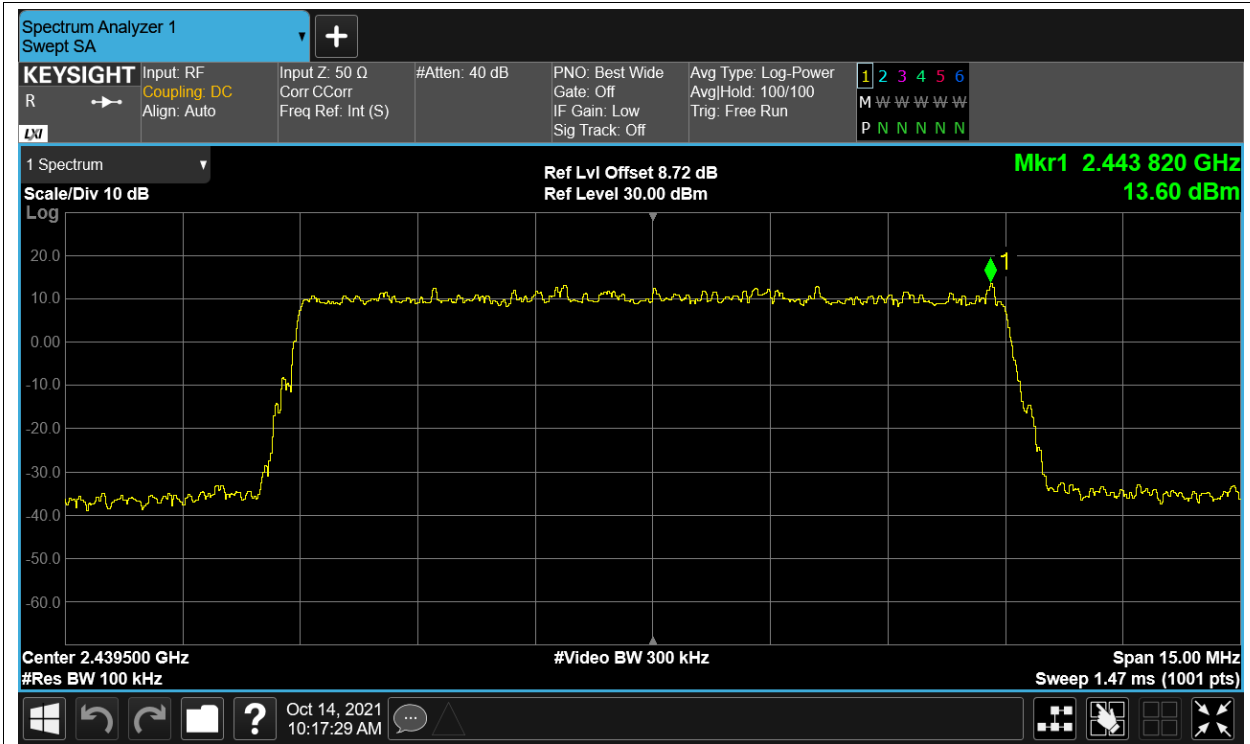

Tx. Spurious NVNT 2.4G-1.4M-QPSK 2403.5MHz Ant1 Ref

Tx. Spurious NVNT 2.4G-1.4M-QPSK 2403.5MHz Ant1 Emission

Tx. Spurious NVNT 2.4G-1.4M-QPSK 2439.5MHz Ant1 Ref

Tx. Spurious NVNT 2.4G-1.4M-QPSK 2439.5MHz Ant1 Emission

Tx. Spurious NVNT 2.4G-1.4M-QPSK 2475.5MHz Ant1 Ref

Tx. Spurious NVNT 2.4G-1.4M-QPSK 2475.5MHz Ant1 Emission

Tx. Spurious NVNT 2.4G-10M-16QAM 2407.5MHz Ant1 Ref

Tx. Spurious NVNT 2.4G-10M-16QAM 2407.5MHz Ant1 Emission

Tx. Spurious NVNT 2.4G-10M-16QAM 2439.5MHz Ant1 Ref

Tx. Spurious NVNT 2.4G-10M-16QAM 2439.5MHz Ant1 Emission

Tx. Spurious NVNT 2.4G-10M-16QAM 2471.5MHz Ant1 Ref

Tx. Spurious NVNT 2.4G-10M-16QAM 2471.5MHz Ant1 Emission