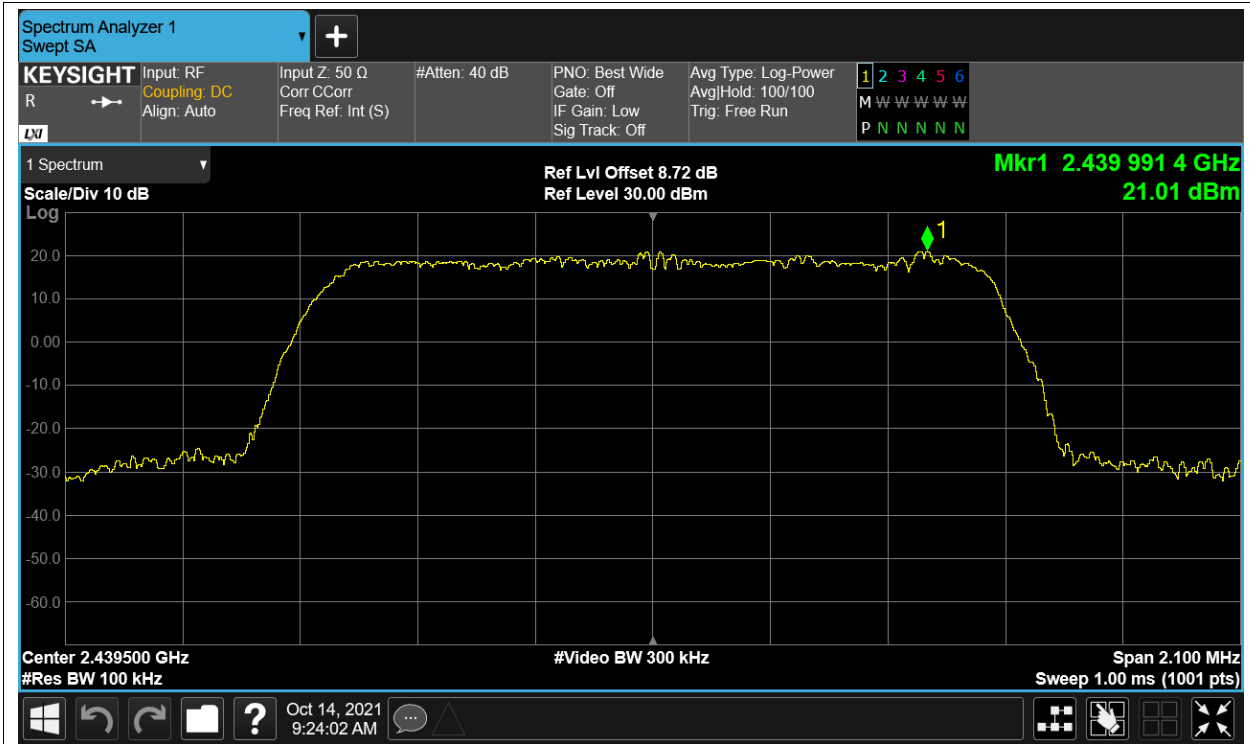

Band Edge NVNT 2.4G-20M-QPSK 2462.5MHz Ant1 Ref

Band Edge NVNT 2.4G-20M-QPSK 2462.5MHz Ant1 Emission

Conducted RF Spurious Emission

Condition	Mode	Frequency (MHz)	Antenna	Max Value (dBc)	Limit (dBc)	Verdict
NVNT	2.4G-1.4M-16QAM	2403.5	Ant1	-54.05	-30	Pass
NVNT	2.4G-1.4M-16QAM	2439.5	Ant1	-53.54	-30	Pass
NVNT	2.4G-1.4M-16QAM	2475.5	Ant1	-53.08	-30	Pass
NVNT	2.4G-1.4M-QPSK	2403.5	Ant1	-54.36	-30	Pass
NVNT	2.4G-1.4M-QPSK	2439.5	Ant1	-53.32	-30	Pass
NVNT	2.4G-1.4M-QPSK	2475.5	Ant1	-53.32	-30	Pass
NVNT	2.4G-10M-16QAM	2407.5	Ant1	-46.02	-30	Pass
NVNT	2.4G-10M-16QAM	2439.5	Ant1	-45.81	-30	Pass
NVNT	2.4G-10M-16QAM	2471.5	Ant1	-45.39	-30	Pass
NVNT	2.4G-10M-QPSK	2407.5	Ant1	-47.43	-30	Pass
NVNT	2.4G-10M-QPSK	2439.5	Ant1	-45.4	-30	Pass
NVNT	2.4G-10M-QPSK	2471.5	Ant1	-44.61	-30	Pass
NVNT	2.4G-20M-16QAM	2412.5	Ant1	-46.36	-30	Pass
NVNT	2.4G-20M-16QAM	2436.5	Ant1	-47.04	-30	Pass
NVNT	2.4G-20M-16QAM	2462.5	Ant1	-44.41	-30	Pass
NVNT	2.4G-20M-QPSK	2412.5	Ant1	-48.11	-30	Pass
NVNT	2.4G-20M-QPSK	2436.5	Ant1	-46.74	-30	Pass
NVNT	2.4G-20M-QPSK	2462.5	Ant1	-45.22	-30	Pass

Tx. Spurious NVNT 2.4G-1.4M-16QAM 2439.5MHz Ant1 Ref

Tx. Spurious NVNT 2.4G-1.4M-16QAM 2439.5MHz Ant1 Emission

Tx. Spurious NVNT 2.4G-1.4M-16QAM 2475.5MHz Ant1 Ref

Tx. Spurious NVNT 2.4G-1.4M-16QAM 2475.5MHz Ant1 Emission