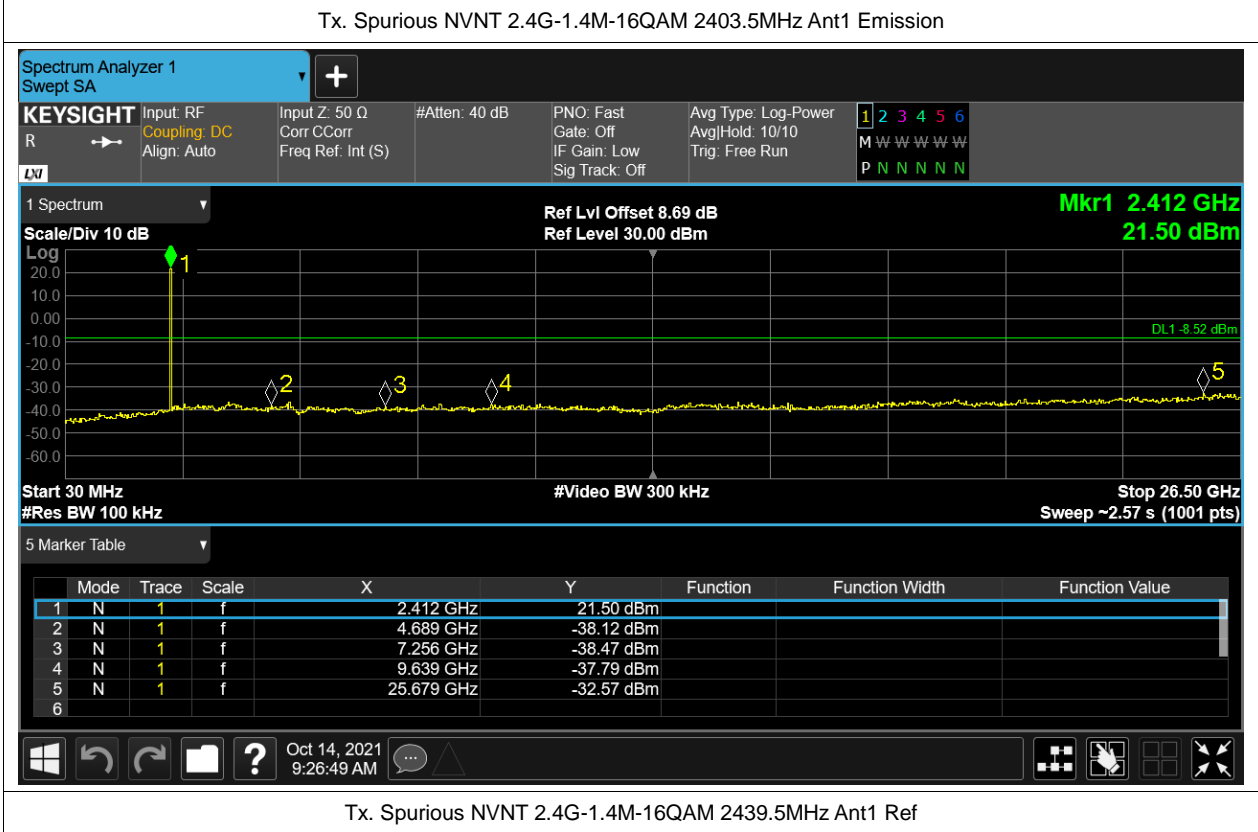

Band Edge NVNT 2.4G-20M-QPSK 2462.5MHz Ant1 Ref

Band Edge NVNT 2.4G-20M-QPSK 2462.5MHz Ant1 Emission

Conducted RF Spurious Emission

Condition	Mode	Frequency (MHz)	Antenna	Max Value (dBc)	Limit (dBc)	Verdict
NVNT	2.4G-1.4M-16QAM	2403.5	Ant1	-54.05	-30	Pass
NVNT	2.4G-1.4M-16QAM	2439.5	Ant1	-53.54	-30	Pass
NVNT	2.4G-1.4M-16QAM	2475.5	Ant1	-53.08	-30	Pass
NVNT	2.4G-1.4M-QPSK	2403.5	Ant1	-54.36	-30	Pass
NVNT	2.4G-1.4M-QPSK	2439.5	Ant1	-53.32	-30	Pass
NVNT	2.4G-1.4M-QPSK	2475.5	Ant1	-53.32	-30	Pass
NVNT	2.4G-10M-16QAM	2407.5	Ant1	-46.02	-30	Pass
NVNT	2.4G-10M-16QAM	2439.5	Ant1	-45.81	-30	Pass
NVNT	2.4G-10M-16QAM	2471.5	Ant1	-45.39	-30	Pass
NVNT	2.4G-10M-QPSK	2407.5	Ant1	-47.43	-30	Pass
NVNT	2.4G-10M-QPSK	2439.5	Ant1	-45.4	-30	Pass
NVNT	2.4G-10M-QPSK	2471.5	Ant1	-44.61	-30	Pass
NVNT	2.4G-20M-16QAM	2412.5	Ant1	-46.36	-30	Pass
NVNT	2.4G-20M-16QAM	2436.5	Ant1	-47.04	-30	Pass
NVNT	2.4G-20M-16QAM	2462.5	Ant1	-44.41	-30	Pass
NVNT	2.4G-20M-QPSK	2412.5	Ant1	-48.11	-30	Pass
NVNT	2.4G-20M-QPSK	2436.5	Ant1	-46.74	-30	Pass
NVNT	2.4G-20M-QPSK	2462.5	Ant1	-45.22	-30	Pass

Tx. Spurious NVNT 2.4G-1.4M-16QAM 2439.5MHz Ant1 Ref

Tx. Spurious NVNT 2.4G-1.4M-16QAM 2439.5MHz Ant1 Emission

Tx. Spurious NVNT 2.4G-1.4M-16QAM 2475.5MHz Ant1 Ref

Tx. Spurious NVNT 2.4G-1.4M-16QAM 2475.5MHz Ant1 Emission