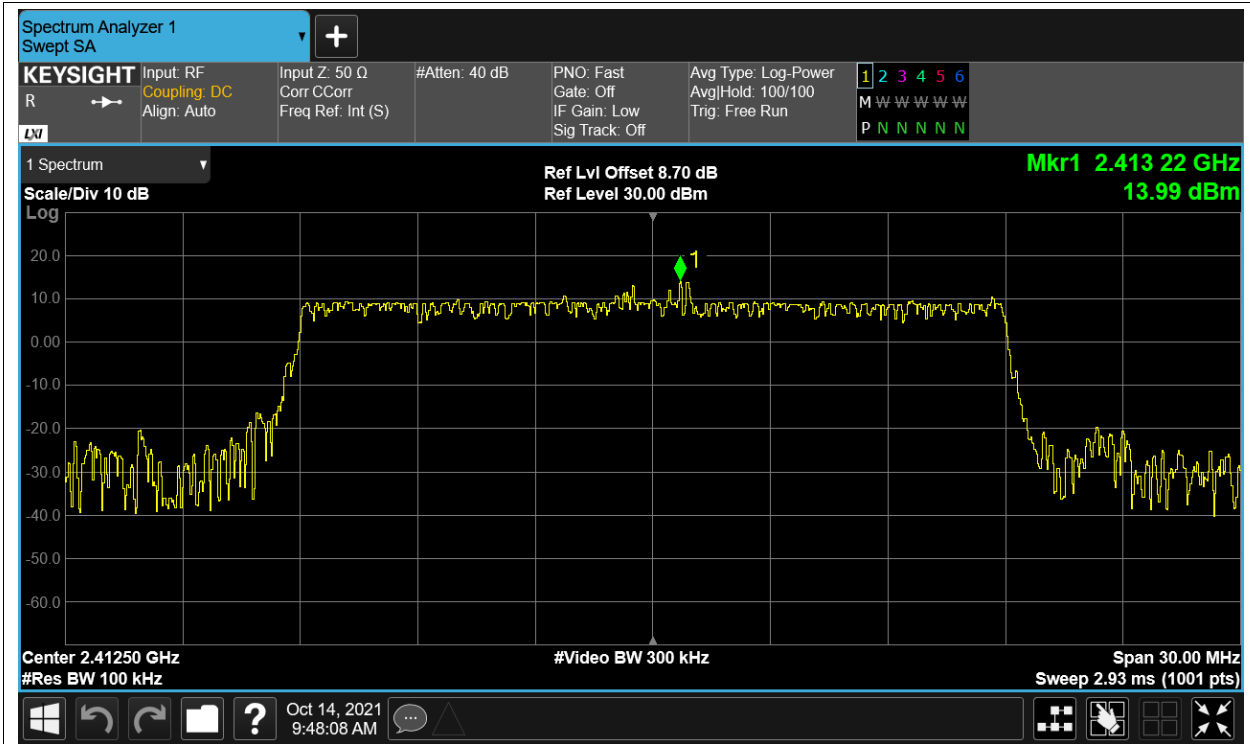

Tx. Spurious NVNT 2.4G-10M-16QAM 2439.5MHz Ant1 Ref

Tx. Spurious NVNT 2.4G-10M-16QAM 2439.5MHz Ant1 Emission

Tx. Spurious NVNT 2.4G-10M-16QAM 2471.5MHz Ant1 Ref

Tx. Spurious NVNT 2.4G-10M-16QAM 2471.5MHz Ant1 Emission

Tx. Spurious NVNT 2.4G-10M-QPSK 2407.5MHz Ant1 Ref

Tx. Spurious NVNT 2.4G-10M-QPSK 2407.5MHz Ant1 Emission

Tx. Spurious NVNT 2.4G-10M-QPSK 2439.5MHz Ant1 Ref

Tx. Spurious NVNT 2.4G-10M-QPSK 2439.5MHz Ant1 Emission

Tx. Spurious NVNT 2.4G-10M-QPSK 2471.5MHz Ant1 Ref

Tx. Spurious NVNT 2.4G-10M-QPSK 2471.5MHz Ant1 Emission

Tx. Spurious NVNT 2.4G-20M-16QAM 2412.5MHz Ant1 Ref

Tx. Spurious NVNT 2.4G-20M-16QAM 2412.5MHz Ant1 Emission

Tx. Spurious NVNT 2.4G-20M-16QAM 2436.5MHz Ant1 Ref

Tx. Spurious NVNT 2.4G-20M-16QAM 2436.5MHz Ant1 Emission

Tx. Spurious NVNT 2.4G-20M-16QAM 2462.5MHz Ant1 Ref

Tx. Spurious NVNT 2.4G-20M-16QAM 2462.5MHz Ant1 Emission