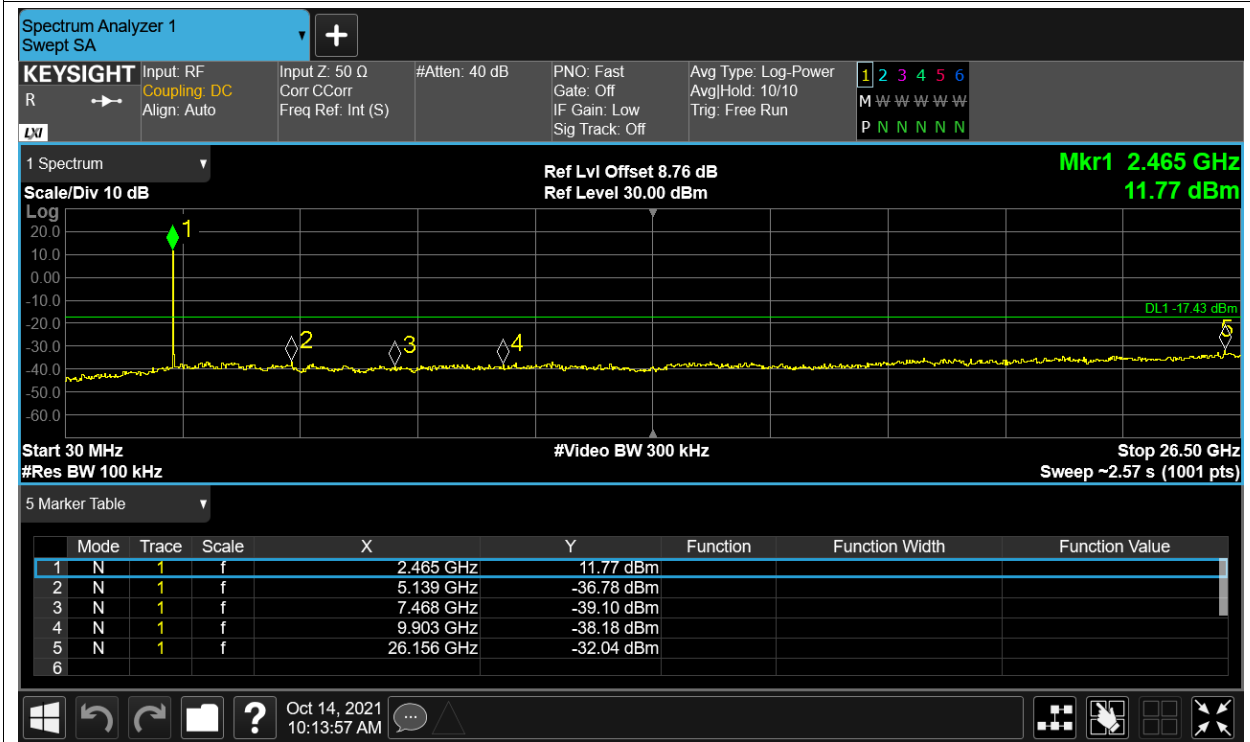

Tx. Spurious NVNT 2.4G-10M-16QAM 2439.5MHz Ant1 Ref

Tx. Spurious NVNT 2.4G-10M-16QAM 2439.5MHz Ant1 Emission

Tx. Spurious NVNT 2.4G-10M-16QAM 2471.5MHz Ant1 Ref

Tx. Spurious NVNT 2.4G-10M-16QAM 2471.5MHz Ant1 Emission

Tx. Spurious NVNT 2.4G-10M-QPSK 2407.5MHz Ant1 Ref

Tx. Spurious NVNT 2.4G-10M-QPSK 2407.5MHz Ant1 Emission

Tx. Spurious NVNT 2.4G-10M-QPSK 2439.5MHz Ant1 Ref

Tx. Spurious NVNT 2.4G-10M-QPSK 2439.5MHz Ant1 Emission

Tx. Spurious NVNT 2.4G-10M-QPSK 2471.5MHz Ant1 Ref

Tx. Spurious NVNT 2.4G-10M-QPSK 2471.5MHz Ant1 Emission

Tx. Spurious NVNT 2.4G-20M-16QAM 2412.5MHz Ant1 Ref

Tx. Spurious NVNT 2.4G-20M-16QAM 2412.5MHz Ant1 Emission

Tx. Spurious NVNT 2.4G-20M-16QAM 2436.5MHz Ant1 Ref

Tx. Spurious NVNT 2.4G-20M-16QAM 2436.5MHz Ant1 Emission

Tx. Spurious NVNT 2.4G-20M-16QAM 2462.5MHz Ant1 Ref

Tx. Spurious NVNT 2.4G-20M-16QAM 2462.5MHz Ant1 Emission