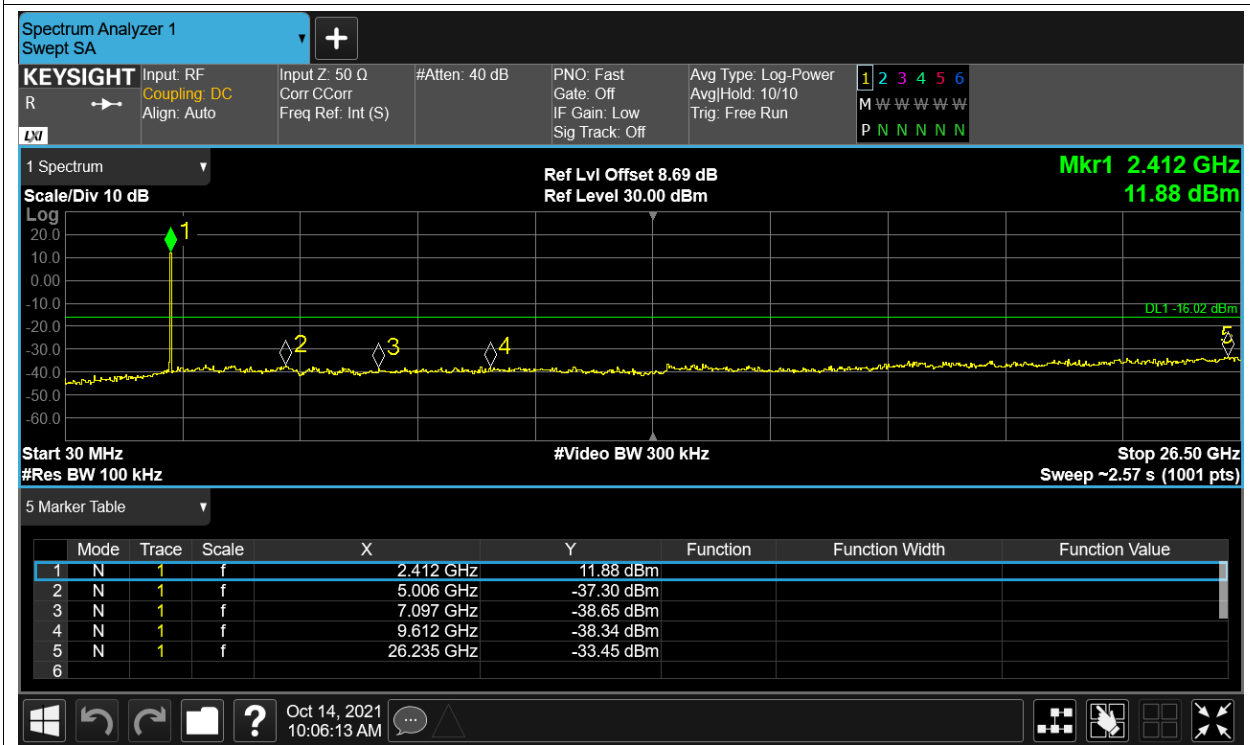

Tx. Spurious NVNT 2.4G-1.4M-QPSK 2475.5MHz Ant1 Ref

Tx. Spurious NVNT 2.4G-1.4M-QPSK 2475.5MHz Ant1 Emission

Tx. Spurious NVNT 2.4G-10M-16QAM 2407.5MHz Ant1 Ref

Tx. Spurious NVNT 2.4G-10M-16QAM 2407.5MHz Ant1 Emission

Tx. Spurious NVNT 2.4G-10M-16QAM 2439.5MHz Ant1 Ref

Tx. Spurious NVNT 2.4G-10M-16QAM 2439.5MHz Ant1 Emission

Tx. Spurious NVNT 2.4G-10M-16QAM 2471.5MHz Ant1 Ref

Tx. Spurious NVNT 2.4G-10M-16QAM 2471.5MHz Ant1 Emission

Tx. Spurious NVNT 2.4G-10M-QPSK 2407.5MHz Ant1 Ref

Tx. Spurious NVNT 2.4G-10M-QPSK 2407.5MHz Ant1 Emission

Tx. Spurious NVNT 2.4G-10M-QPSK 2439.5MHz Ant1 Ref

Tx. Spurious NVNT 2.4G-10M-QPSK 2439.5MHz Ant1 Emission