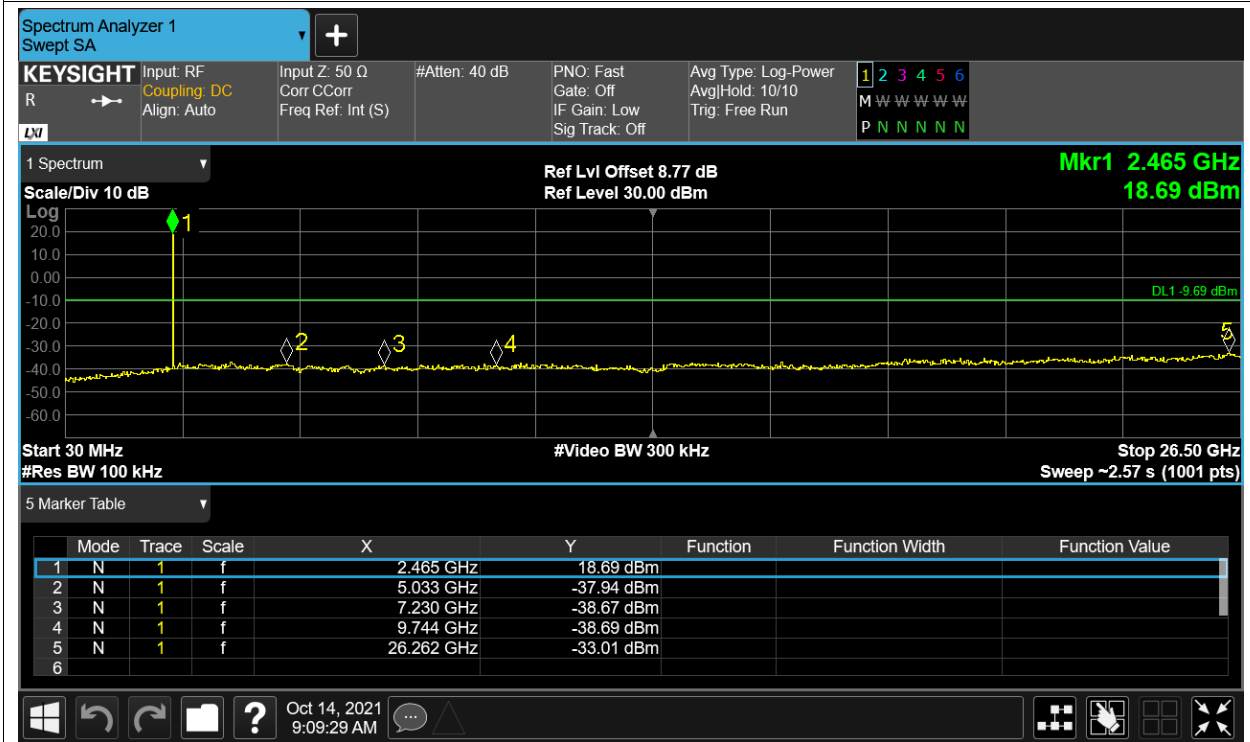

Tx. Spurious NVNT 2.4G-1.4M-QPSK 2403.5MHz Ant1 Ref

Tx. Spurious NVNT 2.4G-1.4M-QPSK 2403.5MHz Ant1 Emission

Tx. Spurious NVNT 2.4G-1.4M-QPSK 2439.5MHz Ant1 Ref

Tx. Spurious NVNT 2.4G-1.4M-QPSK 2439.5MHz Ant1 Emission

Tx. Spurious NVNT 2.4G-1.4M-QPSK 2475.5MHz Ant1 Ref

Tx. Spurious NVNT 2.4G-1.4M-QPSK 2475.5MHz Ant1 Emission

Tx. Spurious NVNT 2.4G-10M-16QAM 2407.5MHz Ant1 Ref

Tx. Spurious NVNT 2.4G-10M-16QAM 2407.5MHz Ant1 Emission