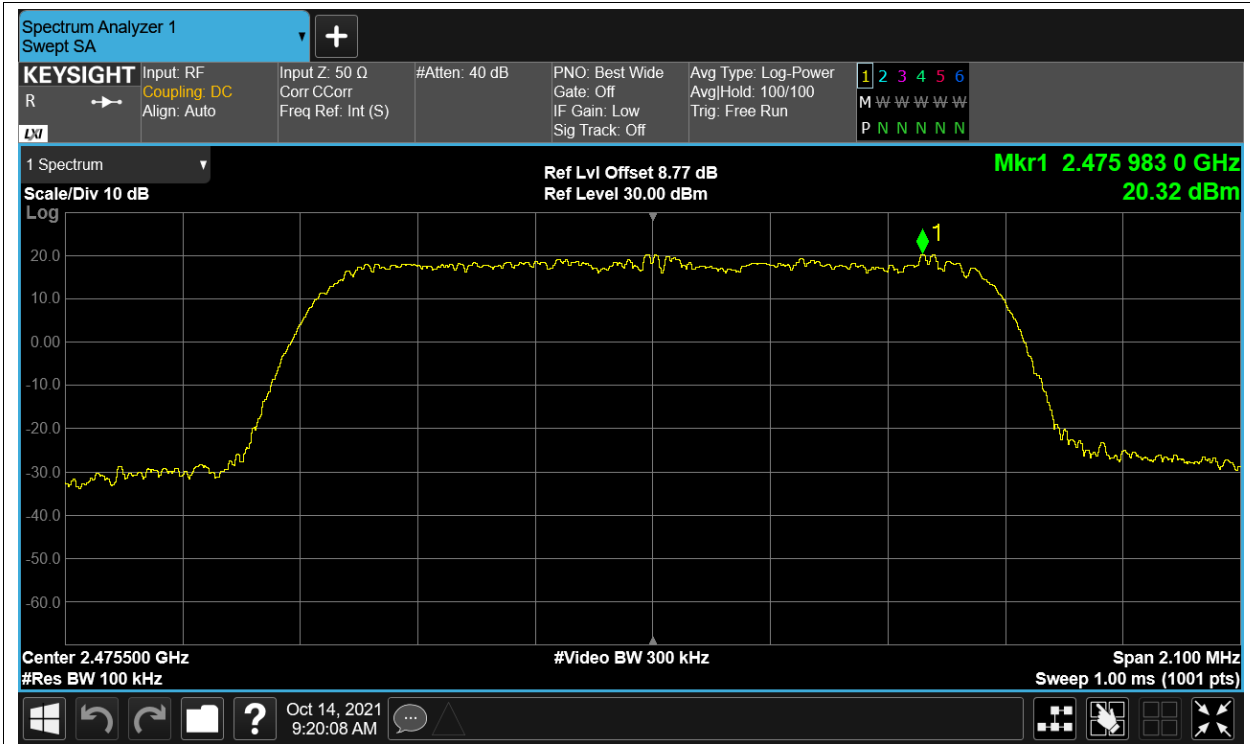

Band Edge NVNT 2.4G-20M-QPSK 2462.5MHz Ant1 Ref

Band Edge NVNT 2.4G-20M-QPSK 2462.5MHz Ant1 Emission

Conducted RF Spurious Emission

Condition	Mode	Frequency (MHz)	Antenna	Max Value (dBc)	Limit (dBc)	Verdict
NVNT	2.4G-1.4M-16QAM	2403.5	Ant1	-54.05	-30	Pass
NVNT	2.4G-1.4M-16QAM	2439.5	Ant1	-53.54	-30	Pass
NVNT	2.4G-1.4M-16QAM	2475.5	Ant1	-53.08	-30	Pass
NVNT	2.4G-1.4M-QPSK	2403.5	Ant1	-54.36	-30	Pass
NVNT	2.4G-1.4M-QPSK	2439.5	Ant1	-53.32	-30	Pass
NVNT	2.4G-1.4M-QPSK	2475.5	Ant1	-53.32	-30	Pass
NVNT	2.4G-10M-16QAM	2407.5	Ant1	-46.02	-30	Pass
NVNT	2.4G-10M-16QAM	2439.5	Ant1	-45.81	-30	Pass
NVNT	2.4G-10M-16QAM	2471.5	Ant1	-45.39	-30	Pass
NVNT	2.4G-10M-QPSK	2407.5	Ant1	-47.43	-30	Pass
NVNT	2.4G-10M-QPSK	2439.5	Ant1	-45.4	-30	Pass
NVNT	2.4G-10M-QPSK	2471.5	Ant1	-44.61	-30	Pass
NVNT	2.4G-20M-16QAM	2412.5	Ant1	-46.36	-30	Pass
NVNT	2.4G-20M-16QAM	2436.5	Ant1	-47.04	-30	Pass
NVNT	2.4G-20M-16QAM	2462.5	Ant1	-44.41	-30	Pass
NVNT	2.4G-20M-QPSK	2412.5	Ant1	-48.11	-30	Pass
NVNT	2.4G-20M-QPSK	2436.5	Ant1	-46.74	-30	Pass
NVNT	2.4G-20M-QPSK	2462.5	Ant1	-45.22	-30	Pass

Tx. Spurious NVNT 2.4G-1.4M-16QAM 2439.5MHz Ant1 Ref

Tx. Spurious NVNT 2.4G-1.4M-16QAM 2439.5MHz Ant1 Emission

Tx. Spurious NVNT 2.4G-1.4M-16QAM 2475.5MHz Ant1 Ref

Tx. Spurious NVNT 2.4G-1.4M-16QAM 2475.5MHz Ant1 Emission