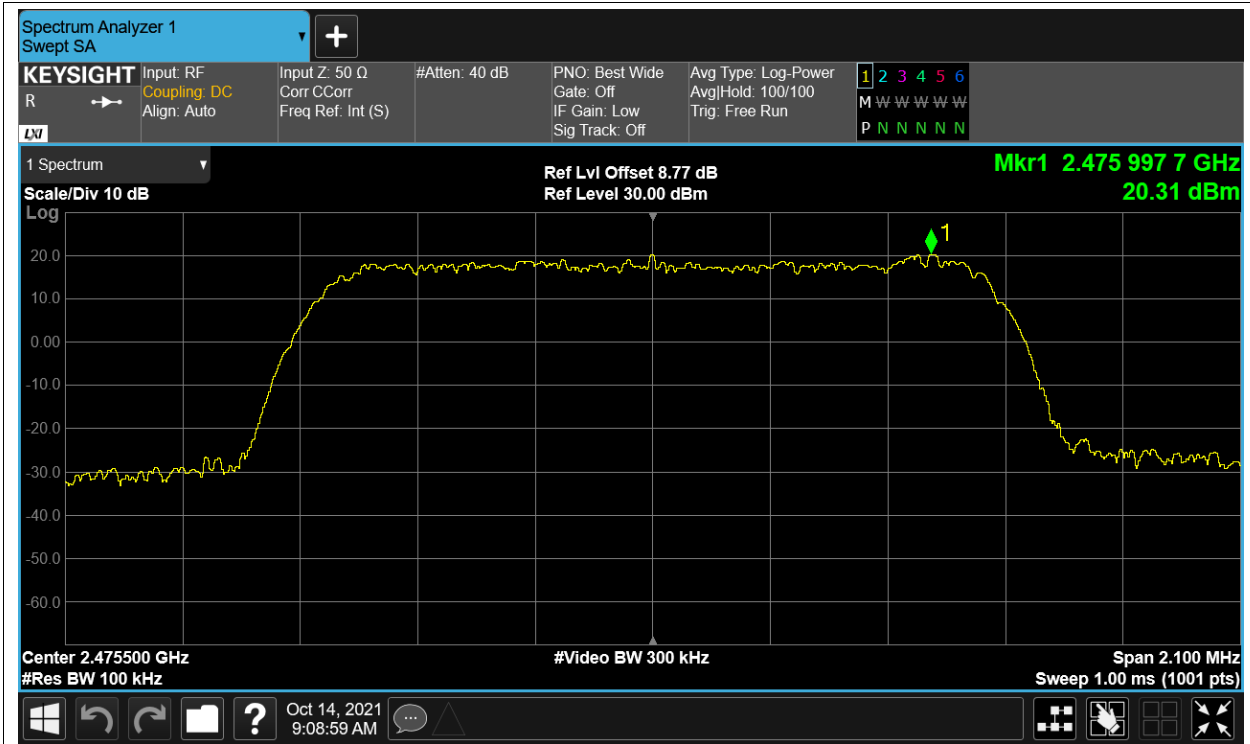

Tx. Spurious NVNT 2.4G-1.4M-16QAM 2439.5MHz Ant1 Ref

Tx. Spurious NVNT 2.4G-1.4M-16QAM 2439.5MHz Ant1 Emission

Tx. Spurious NVNT 2.4G-1.4M-16QAM 2475.5MHz Ant1 Ref

Tx. Spurious NVNT 2.4G-1.4M-16QAM 2475.5MHz Ant1 Emission

Tx. Spurious NVNT 2.4G-1.4M-QPSK 2403.5MHz Ant1 Ref

Tx. Spurious NVNT 2.4G-1.4M-QPSK 2403.5MHz Ant1 Emission

Tx. Spurious NVNT 2.4G-1.4M-QPSK 2439.5MHz Ant1 Ref

Tx. Spurious NVNT 2.4G-1.4M-QPSK 2439.5MHz Ant1 Emission

Tx. Spurious NVNT 2.4G-1.4M-QPSK 2475.5MHz Ant1 Ref

Tx. Spurious NVNT 2.4G-1.4M-QPSK 2475.5MHz Ant1 Emission

Tx. Spurious NVNT 2.4G-10M-16QAM 2407.5MHz Ant1 Ref

Tx. Spurious NVNT 2.4G-10M-16QAM 2407.5MHz Ant1 Emission