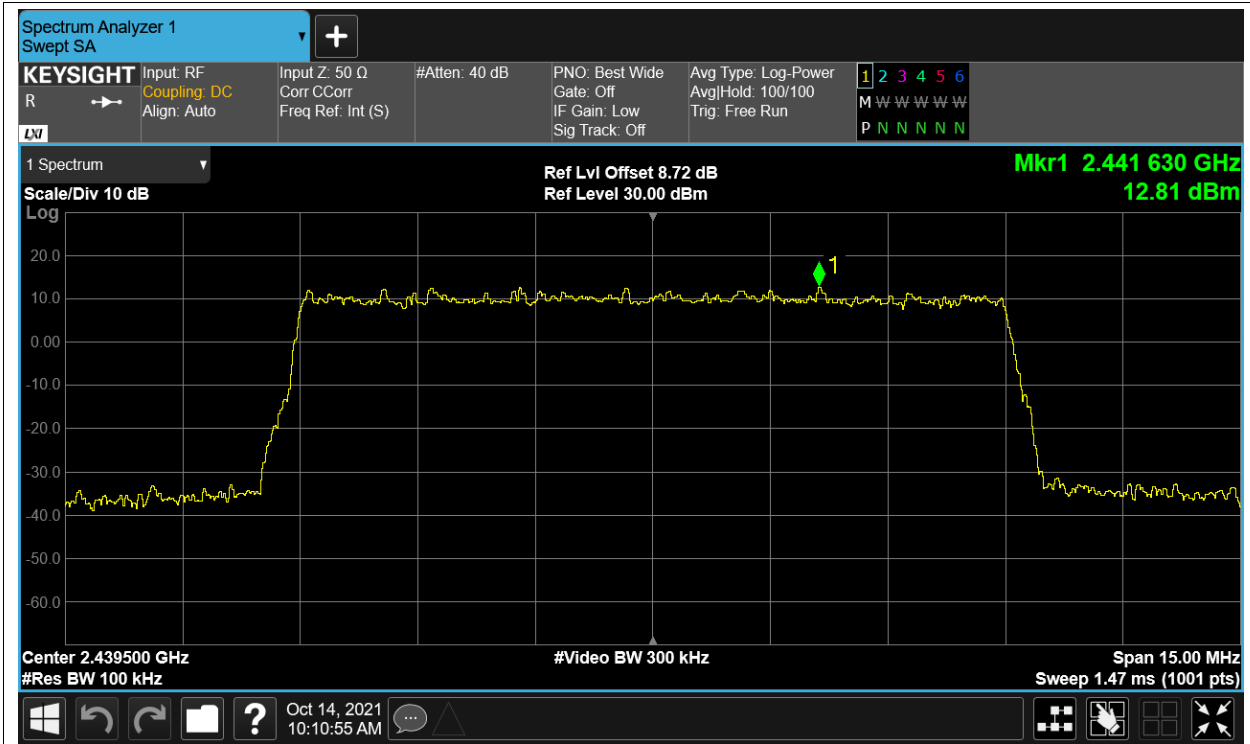

Tx. Spurious NVNT 2.4G-1.4M-QPSK 2475.5MHz Ant1 Ref

Tx. Spurious NVNT 2.4G-1.4M-QPSK 2475.5MHz Ant1 Emission

Tx. Spurious NVNT 2.4G-10M-16QAM 2407.5MHz Ant1 Ref

Tx. Spurious NVNT 2.4G-10M-16QAM 2407.5MHz Ant1 Emission

Tx. Spurious NVNT 2.4G-10M-16QAM 2439.5MHz Ant1 Ref

Tx. Spurious NVNT 2.4G-10M-16QAM 2439.5MHz Ant1 Emission

Tx. Spurious NVNT 2.4G-10M-16QAM 2471.5MHz Ant1 Ref

Tx. Spurious NVNT 2.4G-10M-16QAM 2471.5MHz Ant1 Emission

Tx. Spurious NVNT 2.4G-10M-QPSK 2407.5MHz Ant1 Ref

Tx. Spurious NVNT 2.4G-10M-QPSK 2407.5MHz Ant1 Emission

Tx. Spurious NVNT 2.4G-10M-QPSK 2439.5MHz Ant1 Ref

Tx. Spurious NVNT 2.4G-10M-QPSK 2439.5MHz Ant1 Emission