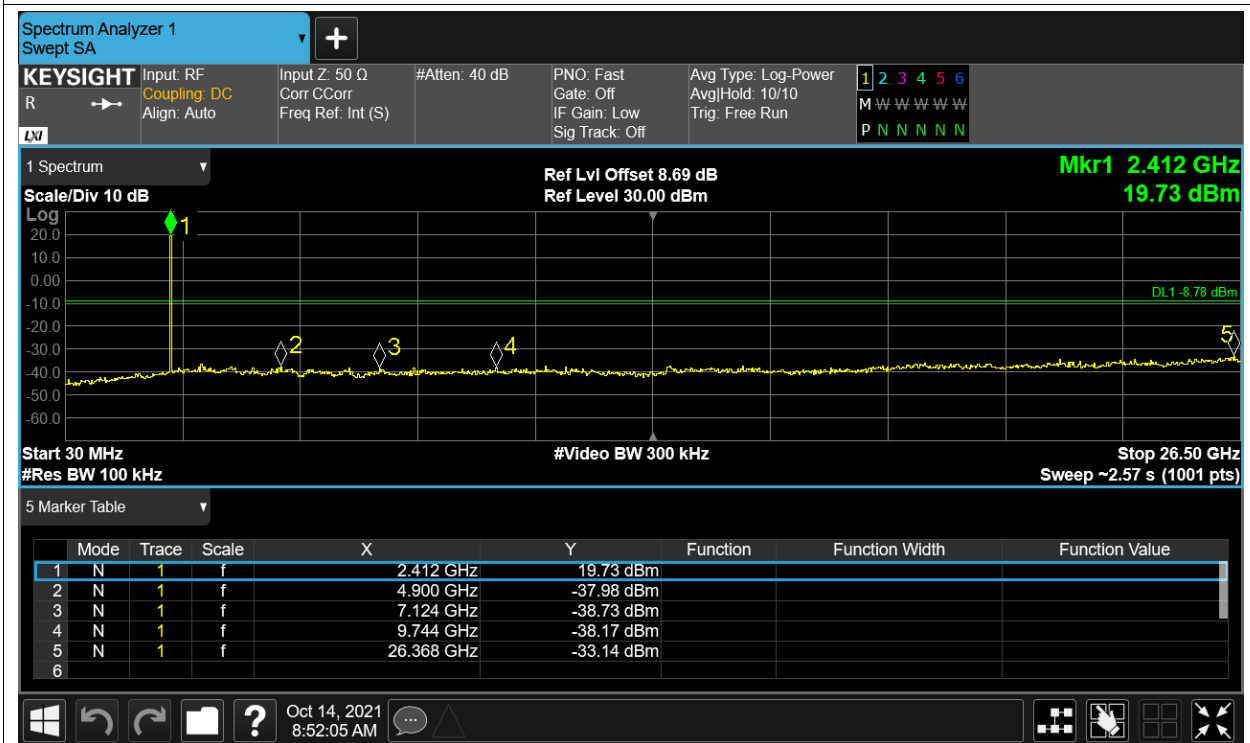

Tx. Spurious NVNT 2.4G-1.4M-16QAM 2439.5MHz Ant1 Ref

Tx. Spurious NVNT 2.4G-1.4M-16QAM 2439.5MHz Ant1 Emission

Tx. Spurious NVNT 2.4G-1.4M-16QAM 2475.5MHz Ant1 Ref

Tx. Spurious NVNT 2.4G-1.4M-16QAM 2475.5MHz Ant1 Emission

Tx. Spurious NVNT 2.4G-1.4M-QPSK 2403.5MHz Ant1 Ref

Tx. Spurious NVNT 2.4G-1.4M-QPSK 2403.5MHz Ant1 Emission

Tx. Spurious NVNT 2.4G-1.4M-QPSK 2439.5MHz Ant1 Ref

Tx. Spurious NVNT 2.4G-1.4M-QPSK 2439.5MHz Ant1 Emission