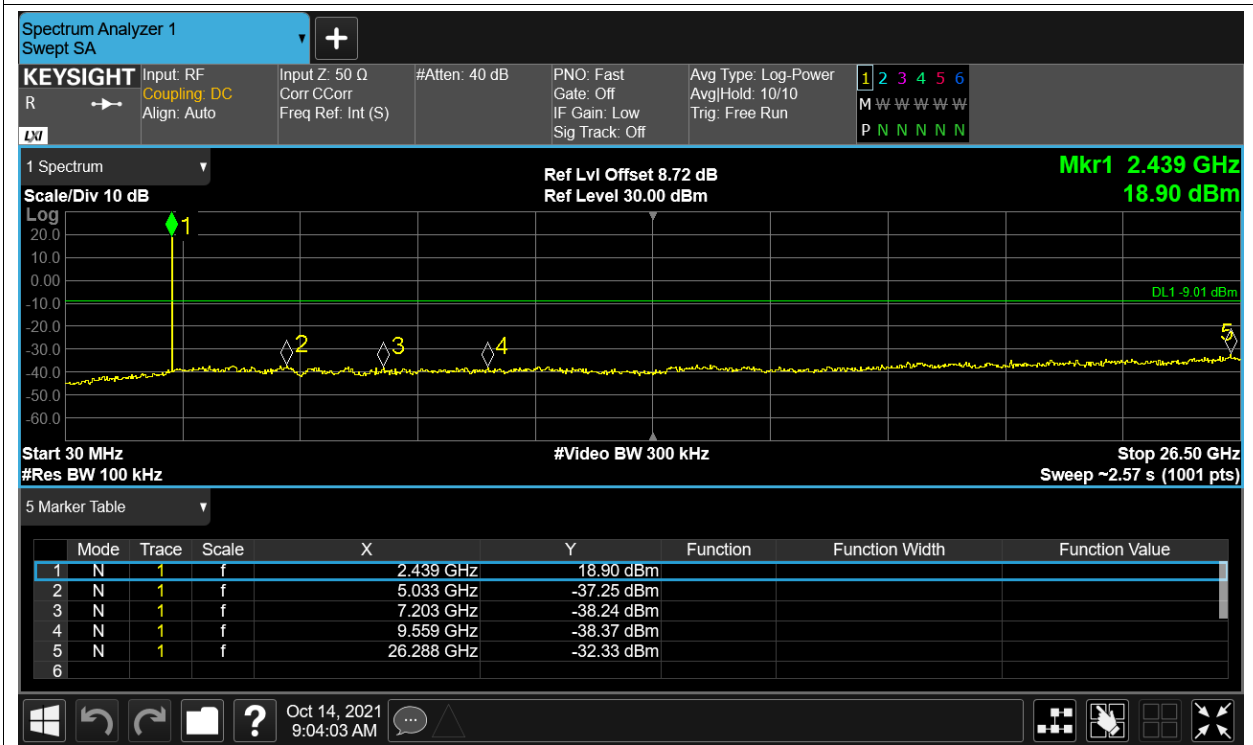

Tx. Spurious NVNT 2.4G-1.4M-QPSK 2403.5MHz Ant1 Ref

Tx. Spurious NVNT 2.4G-1.4M-QPSK 2403.5MHz Ant1 Emission

Tx. Spurious NVNT 2.4G-1.4M-QPSK 2439.5MHz Ant1 Ref

Tx. Spurious NVNT 2.4G-1.4M-QPSK 2439.5MHz Ant1 Emission

Tx. Spurious NVNT 2.4G-1.4M-QPSK 2475.5MHz Ant1 Ref

Tx. Spurious NVNT 2.4G-1.4M-QPSK 2475.5MHz Ant1 Emission

Tx. Spurious NVNT 2.4G-10M-16QAM 2407.5MHz Ant1 Ref

Tx. Spurious NVNT 2.4G-10M-16QAM 2407.5MHz Ant1 Emission