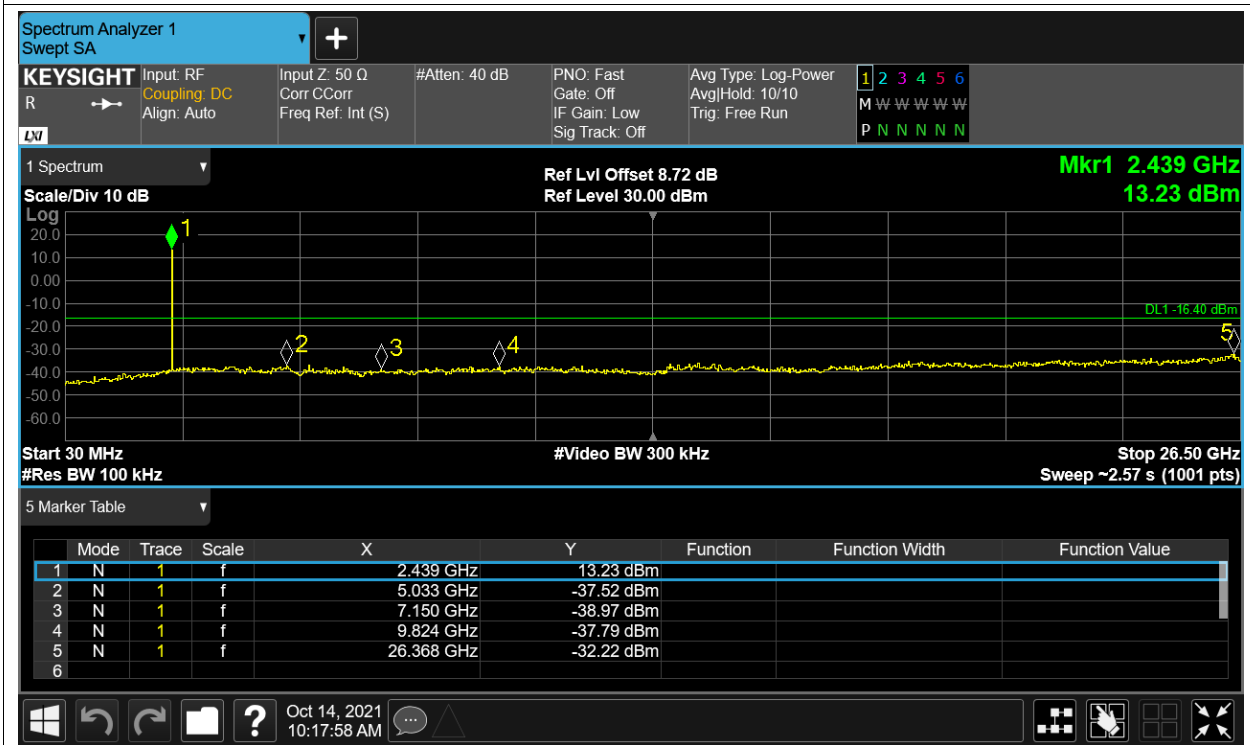

Tx. Spurious NVNT 2.4G-1.4M-QPSK 2403.5MHz Ant1 Ref

Tx. Spurious NVNT 2.4G-1.4M-QPSK 2403.5MHz Ant1 Emission

Tx. Spurious NVNT 2.4G-1.4M-QPSK 2439.5MHz Ant1 Ref

Tx. Spurious NVNT 2.4G-1.4M-QPSK 2439.5MHz Ant1 Emission

Tx. Spurious NVNT 2.4G-1.4M-QPSK 2475.5MHz Ant1 Ref

Tx. Spurious NVNT 2.4G-1.4M-QPSK 2475.5MHz Ant1 Emission

Tx. Spurious NVNT 2.4G-10M-16QAM 2407.5MHz Ant1 Ref

Tx. Spurious NVNT 2.4G-10M-16QAM 2407.5MHz Ant1 Emission

Tx. Spurious NVNT 2.4G-10M-16QAM 2439.5MHz Ant1 Ref

Tx. Spurious NVNT 2.4G-10M-16QAM 2439.5MHz Ant1 Emission

Tx. Spurious NVNT 2.4G-10M-16QAM 2471.5MHz Ant1 Ref

Tx. Spurious NVNT 2.4G-10M-16QAM 2471.5MHz Ant1 Emission