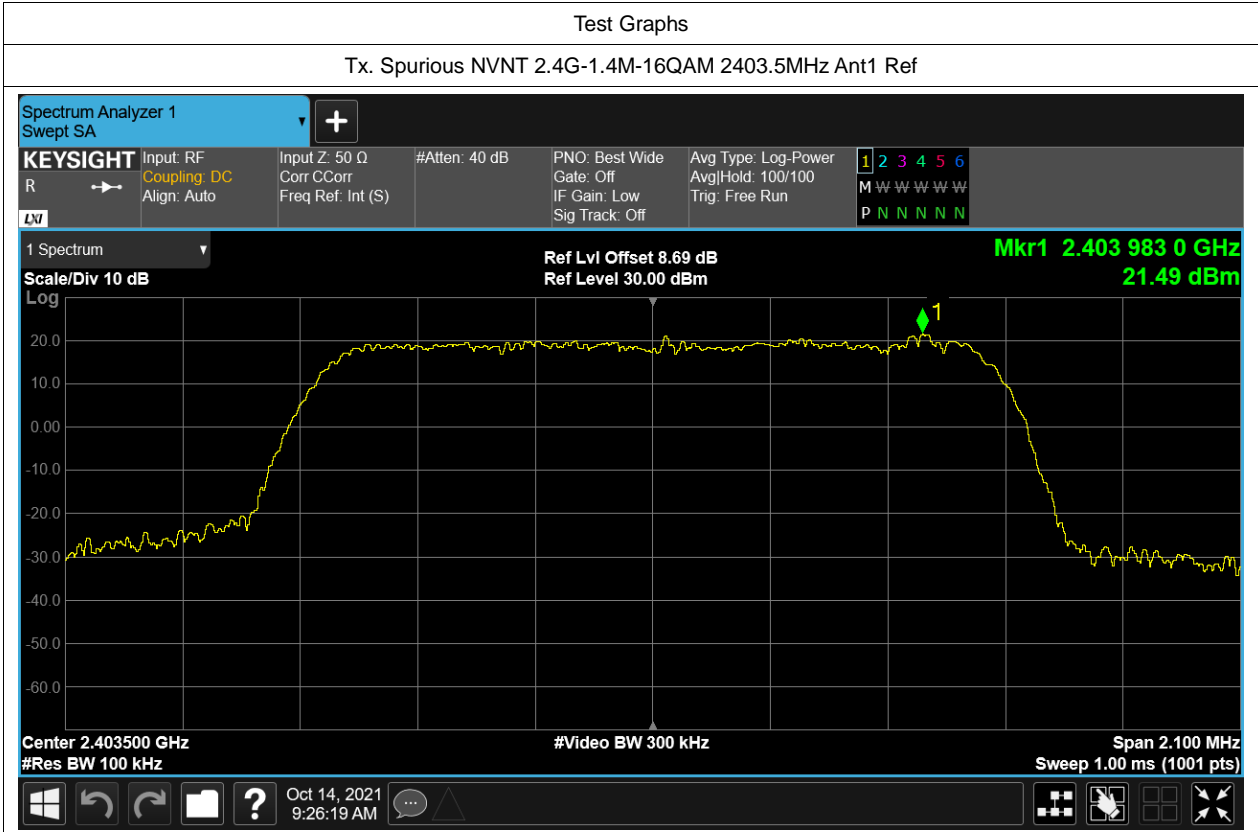

Band Edge NVNT 2.4G-20M-QPSK 2462.5MHz Ant1 Ref

Band Edge NVNT 2.4G-20M-QPSK 2462.5MHz Ant1 Emission

Conducted RF Spurious Emission

Condition	Mode	Frequency (MHz)	Antenna	Max Value (dBc)	Limit (dBc)	Verdict
NVNT	2.4G-1.4M-16QAM	2403.5	Ant1	-54.05	-30	Pass
NVNT	2.4G-1.4M-16QAM	2439.5	Ant1	-53.54	-30	Pass
NVNT	2.4G-1.4M-16QAM	2475.5	Ant1	-53.08	-30	Pass
NVNT	2.4G-1.4M-QPSK	2403.5	Ant1	-54.36	-30	Pass
NVNT	2.4G-1.4M-QPSK	2439.5	Ant1	-53.32	-30	Pass
NVNT	2.4G-1.4M-QPSK	2475.5	Ant1	-53.32	-30	Pass
NVNT	2.4G-10M-16QAM	2407.5	Ant1	-46.02	-30	Pass
NVNT	2.4G-10M-16QAM	2439.5	Ant1	-45.81	-30	Pass
NVNT	2.4G-10M-16QAM	2471.5	Ant1	-45.39	-30	Pass
NVNT	2.4G-10M-QPSK	2407.5	Ant1	-47.43	-30	Pass
NVNT	2.4G-10M-QPSK	2439.5	Ant1	-45.4	-30	Pass
NVNT	2.4G-10M-QPSK	2471.5	Ant1	-44.61	-30	Pass
NVNT	2.4G-20M-16QAM	2412.5	Ant1	-46.36	-30	Pass
NVNT	2.4G-20M-16QAM	2436.5	Ant1	-47.04	-30	Pass
NVNT	2.4G-20M-16QAM	2462.5	Ant1	-44.41	-30	Pass
NVNT	2.4G-20M-QPSK	2412.5	Ant1	-48.11	-30	Pass
NVNT	2.4G-20M-QPSK	2436.5	Ant1	-46.74	-30	Pass
NVNT	2.4G-20M-QPSK	2462.5	Ant1	-45.22	-30	Pass

Tx. Spurious NVNT 2.4G-1.4M-16QAM 2439.5MHz Ant1 Ref

Tx. Spurious NVNT 2.4G-1.4M-16QAM 2439.5MHz Ant1 Emission

Tx. Spurious NVNT 2.4G-1.4M-16QAM 2475.5MHz Ant1 Ref

Tx. Spurious NVNT 2.4G-1.4M-16QAM 2475.5MHz Ant1 Emission