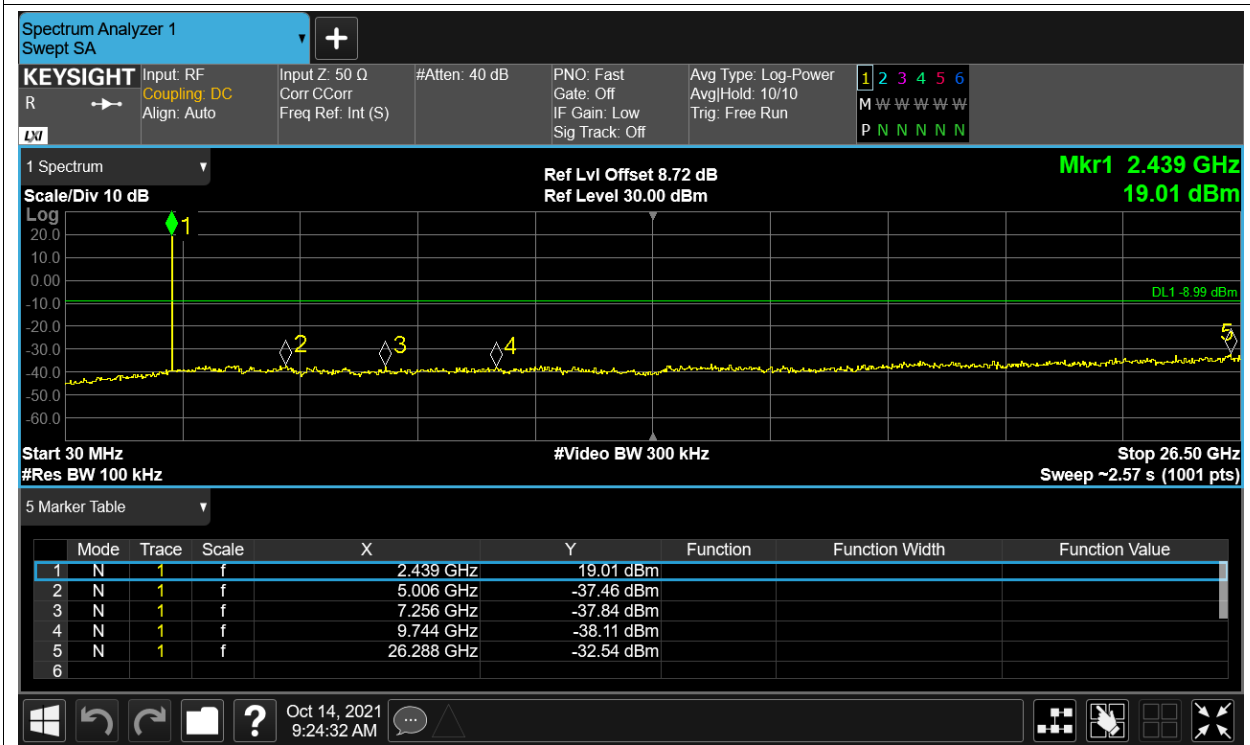

Band Edge NVNT 2.4G-20M-QPSK 2462.5MHz Ant1 Ref

Band Edge NVNT 2.4G-20M-QPSK 2462.5MHz Ant1 Emission

Conducted RF Spurious Emission

Condition	Mode	Frequency (MHz)	Antenna	Max Value (dBc)	Limit (dBc)	Verdict
NVNT	2.4G-1.4M-16QAM	2403.5	Ant1	-54.05	-30	Pass
NVNT	2.4G-1.4M-16QAM	2439.5	Ant1	-53.54	-30	Pass
NVNT	2.4G-1.4M-16QAM	2475.5	Ant1	-53.08	-30	Pass
NVNT	2.4G-1.4M-QPSK	2403.5	Ant1	-54.36	-30	Pass
NVNT	2.4G-1.4M-QPSK	2439.5	Ant1	-53.32	-30	Pass
NVNT	2.4G-1.4M-QPSK	2475.5	Ant1	-53.32	-30	Pass
NVNT	2.4G-10M-16QAM	2407.5	Ant1	-46.02	-30	Pass
NVNT	2.4G-10M-16QAM	2439.5	Ant1	-45.81	-30	Pass
NVNT	2.4G-10M-16QAM	2471.5	Ant1	-45.39	-30	Pass
NVNT	2.4G-10M-QPSK	2407.5	Ant1	-47.43	-30	Pass
NVNT	2.4G-10M-QPSK	2439.5	Ant1	-45.4	-30	Pass
NVNT	2.4G-10M-QPSK	2471.5	Ant1	-44.61	-30	Pass
NVNT	2.4G-20M-16QAM	2412.5	Ant1	-46.36	-30	Pass
NVNT	2.4G-20M-16QAM	2436.5	Ant1	-47.04	-30	Pass
NVNT	2.4G-20M-16QAM	2462.5	Ant1	-44.41	-30	Pass
NVNT	2.4G-20M-QPSK	2412.5	Ant1	-48.11	-30	Pass
NVNT	2.4G-20M-QPSK	2436.5	Ant1	-46.74	-30	Pass
NVNT	2.4G-20M-QPSK	2462.5	Ant1	-45.22	-30	Pass

Tx. Spurious NVNT 2.4G-1.4M-16QAM 2439.5MHz Ant1 Ref

Tx. Spurious NVNT 2.4G-1.4M-16QAM 2439.5MHz Ant1 Emission

Tx. Spurious NVNT 2.4G-1.4M-16QAM 2475.5MHz Ant1 Ref

Tx. Spurious NVNT 2.4G-1.4M-16QAM 2475.5MHz Ant1 Emission