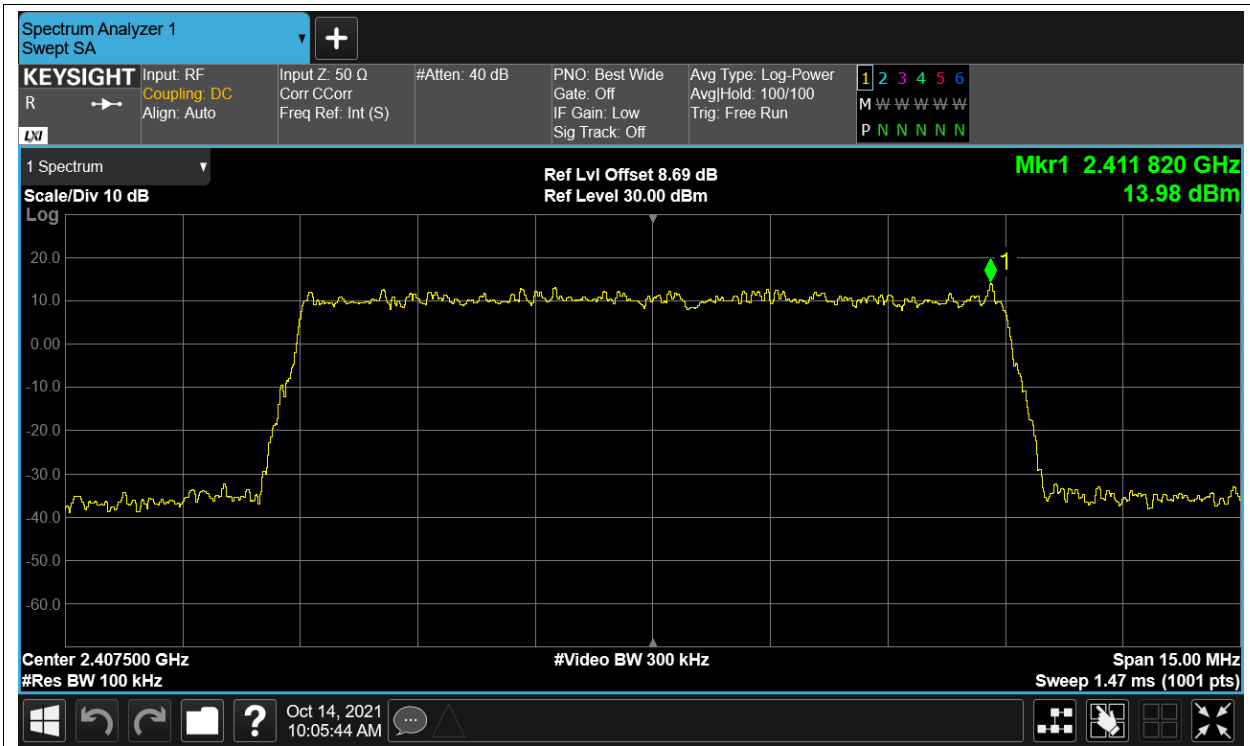

Tx. Spurious NVNT 2.4G-1.4M-QPSK 2475.5MHz Ant1 Ref

Tx. Spurious NVNT 2.4G-1.4M-QPSK 2475.5MHz Ant1 Emission

Tx. Spurious NVNT 2.4G-10M-16QAM 2407.5MHz Ant1 Ref

Tx. Spurious NVNT 2.4G-10M-16QAM 2407.5MHz Ant1 Emission

Tx. Spurious NVNT 2.4G-10M-16QAM 2439.5MHz Ant1 Ref

Tx. Spurious NVNT 2.4G-10M-16QAM 2439.5MHz Ant1 Emission

Tx. Spurious NVNT 2.4G-10M-16QAM 2471.5MHz Ant1 Ref

Tx. Spurious NVNT 2.4G-10M-16QAM 2471.5MHz Ant1 Emission

Tx. Spurious NVNT 2.4G-10M-QPSK 2407.5MHz Ant1 Ref

Tx. Spurious NVNT 2.4G-10M-QPSK 2407.5MHz Ant1 Emission

Tx. Spurious NVNT 2.4G-10M-QPSK 2439.5MHz Ant1 Ref

Tx. Spurious NVNT 2.4G-10M-QPSK 2439.5MHz Ant1 Emission