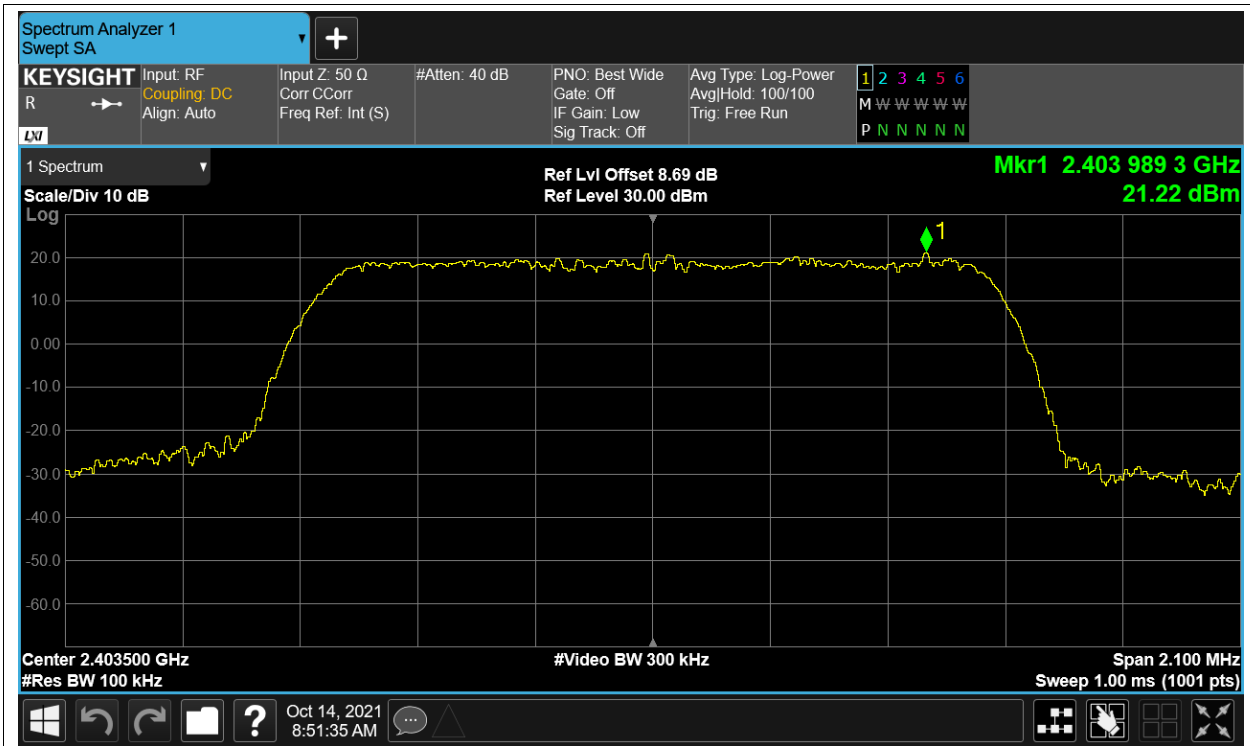

Band Edge NVNT 2.4G-20M-QPSK 2462.5MHz Ant1 Ref

Band Edge NVNT 2.4G-20M-QPSK 2462.5MHz Ant1 Emission

Conducted RF Spurious Emission

Condition	Mode	Frequency (MHz)	Antenna	Max Value (dBc)	Limit (dBc)	Verdict
NVNT	2.4G-1.4M-16QAM	2403.5	Ant1	-54.05	-30	Pass
NVNT	2.4G-1.4M-16QAM	2439.5	Ant1	-53.54	-30	Pass
NVNT	2.4G-1.4M-16QAM	2475.5	Ant1	-53.08	-30	Pass
NVNT	2.4G-1.4M-QPSK	2403.5	Ant1	-54.36	-30	Pass
NVNT	2.4G-1.4M-QPSK	2439.5	Ant1	-53.32	-30	Pass
NVNT	2.4G-1.4M-QPSK	2475.5	Ant1	-53.32	-30	Pass
NVNT	2.4G-10M-16QAM	2407.5	Ant1	-46.02	-30	Pass
NVNT	2.4G-10M-16QAM	2439.5	Ant1	-45.81	-30	Pass
NVNT	2.4G-10M-16QAM	2471.5	Ant1	-45.39	-30	Pass
NVNT	2.4G-10M-QPSK	2407.5	Ant1	-47.43	-30	Pass
NVNT	2.4G-10M-QPSK	2439.5	Ant1	-45.4	-30	Pass
NVNT	2.4G-10M-QPSK	2471.5	Ant1	-44.61	-30	Pass
NVNT	2.4G-20M-16QAM	2412.5	Ant1	-46.36	-30	Pass
NVNT	2.4G-20M-16QAM	2436.5	Ant1	-47.04	-30	Pass
NVNT	2.4G-20M-16QAM	2462.5	Ant1	-44.41	-30	Pass
NVNT	2.4G-20M-QPSK	2412.5	Ant1	-48.11	-30	Pass
NVNT	2.4G-20M-QPSK	2436.5	Ant1	-46.74	-30	Pass
NVNT	2.4G-20M-QPSK	2462.5	Ant1	-45.22	-30	Pass

Tx. Spurious NVNT 2.4G-1.4M-16QAM 2439.5MHz Ant1 Ref

Tx. Spurious NVNT 2.4G-1.4M-16QAM 2439.5MHz Ant1 Emission

Tx. Spurious NVNT 2.4G-1.4M-16QAM 2475.5MHz Ant1 Ref

Tx. Spurious NVNT 2.4G-1.4M-16QAM 2475.5MHz Ant1 Emission

Tx. Spurious NVNT 2.4G-1.4M-QPSK 2403.5MHz Ant1 Ref

Tx. Spurious NVNT 2.4G-1.4M-QPSK 2403.5MHz Ant1 Emission

Tx. Spurious NVNT 2.4G-1.4M-QPSK 2439.5MHz Ant1 Ref

Tx. Spurious NVNT 2.4G-1.4M-QPSK 2439.5MHz Ant1 Emission