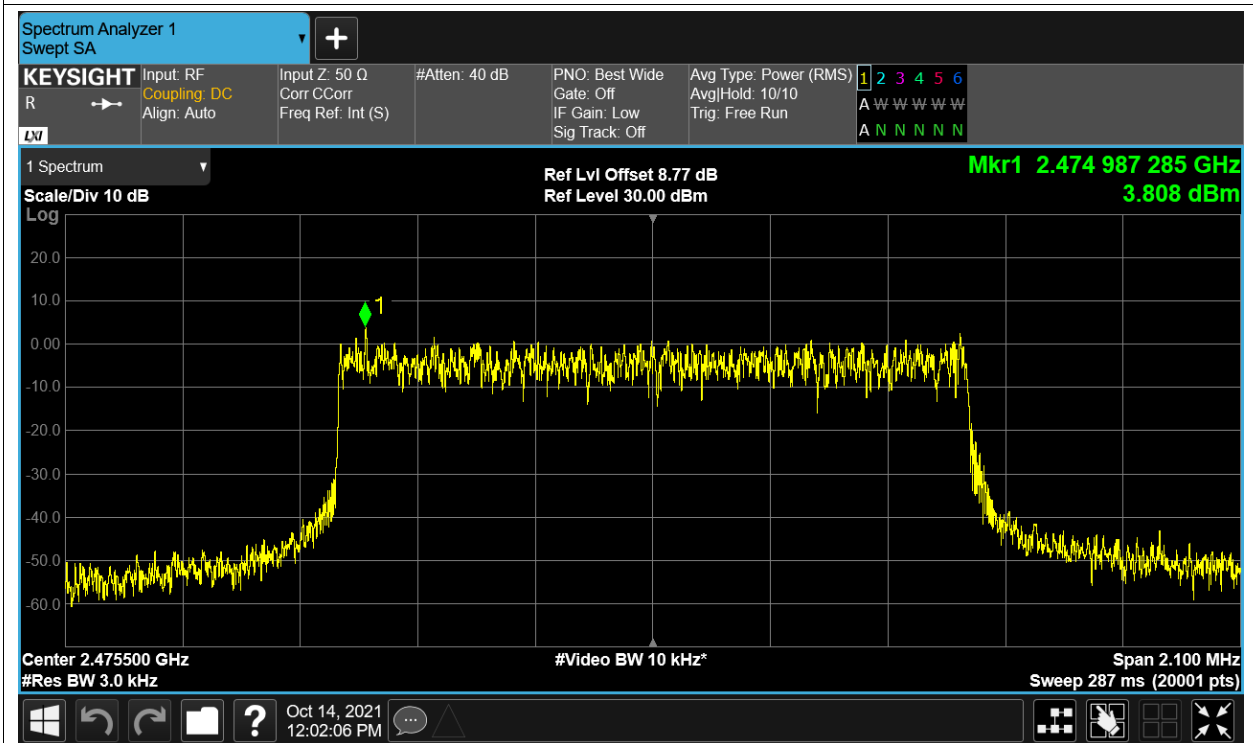

OBW NVNT 2.4G-20M-QPSK 2412.5MHz Ant1

OBW NVNT 2.4G-20M-QPSK 2436.5MHz Ant1

OBW NVNT 2.4G-20M-QPSK 2462.5MHz Ant1

Maximum Power Spectral Density Level

Condition	Mode	Frequency (MHz)	Antenna	Max PSD (dBm)	Limit (dBm)	Verdict
NVNT	2.4G-1.4M-16QAM	2403.5	Ant1	3.848	8	Pass
NVNT	2.4G-1.4M-16QAM	2439.5	Ant1	2.788	8	Pass
NVNT	2.4G-1.4M-16QAM	2475.5	Ant1	1.661	8	Pass
NVNT	2.4G-1.4M-QPSK	2403.5	Ant1	3.883	8	Pass
NVNT	2.4G-1.4M-QPSK	2439.5	Ant1	3.021	8	Pass
NVNT	2.4G-1.4M-QPSK	2475.5	Ant1	3.808	8	Pass
NVNT	2.4G-10M-16QAM	2407.5	Ant1	-5.92	8	Pass
NVNT	2.4G-10M-16QAM	2439.5	Ant1	-4.42	8	Pass
NVNT	2.4G-10M-16QAM	2471.5	Ant1	-6.159	8	Pass
NVNT	2.4G-10M-QPSK	2407.5	Ant1	-5.559	8	Pass
NVNT	2.4G-10M-QPSK	2439.5	Ant1	-6.342	8	Pass
NVNT	2.4G-10M-QPSK	2471.5	Ant1	-6.727	8	Pass
NVNT	2.4G-20M-16QAM	2412.5	Ant1	-9.735	8	Pass
NVNT	2.4G-20M-16QAM	2436.5	Ant1	-11.239	8	Pass
NVNT	2.4G-20M-16QAM	2462.5	Ant1	-9.451	8	Pass
NVNT	2.4G-20M-QPSK	2412.5	Ant1	-9.629	8	Pass
NVNT	2.4G-20M-QPSK	2436.5	Ant1	-10.793	8	Pass
NVNT	2.4G-20M-QPSK	2462.5	Ant1	-9.695	8	Pass

Test Graphs

PSD NVNT 2.4G-1.4M-16QAM 2403.5MHz Ant1

PSD NVNT 2.4G-1.4M-16QAM 2439.5MHz Ant1

PSD NVNT 2.4G-1.4M-16QAM 2475.5MHz Ant1

PSD NVNT 2.4G-1.4M-QPSK 2403.5MHz Ant1

PSD NVNT 2.4G-1.4M-QPSK 2439.5MHz Ant1

PSD NVNT 2.4G-1.4M-QPSK 2475.5MHz Ant1

PSD NVNT 2.4G-10M-16QAM 2407.5MHz Ant1

PSD NVNT 2.4G-10M-16QAM 2439.5MHz Ant1

PSD NVNT 2.4G-10M-16QAM 2471.5MHz Ant1

PSD NVNT 2.4G-10M-QPSK 2407.5MHz Ant1

PSD NVNT 2.4G-10M-QPSK 2439.5MHz Ant1