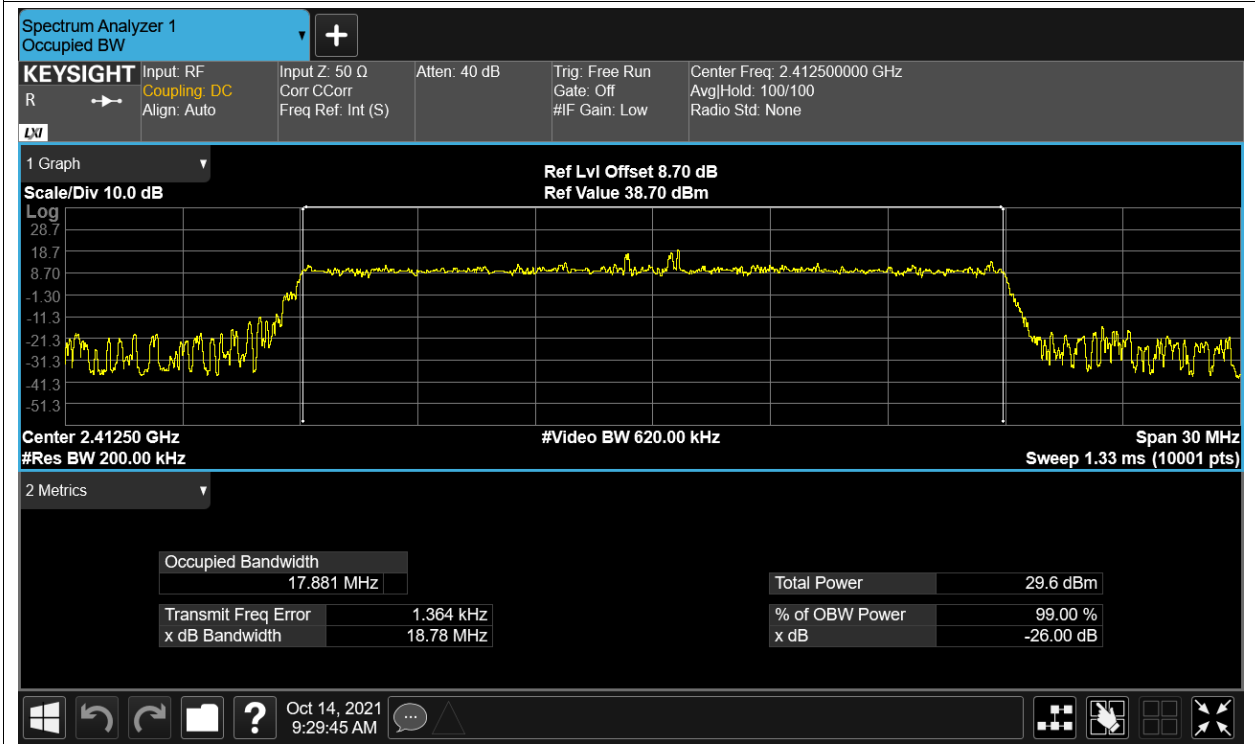

OBW NVNT 2.4G-10M-QPSK 2407.5MHz Ant1

OBW NVNT 2.4G-10M-QPSK 2439.5MHz Ant1

OBW NVNT 2.4G-10M-QPSK 2471.5MHz Ant1

OBW NVNT 2.4G-20M-16QAM 2412.5MHz Ant1

OBW NVNT 2.4G-20M-16QAM 2436.5MHz Ant1

OBW NVNT 2.4G-20M-16QAM 2462.5MHz Ant1

OBW NVNT 2.4G-20M-QPSK 2412.5MHz Ant1

OBW NVNT 2.4G-20M-QPSK 2436.5MHz Ant1

OBW NVNT 2.4G-20M-QPSK 2462.5MHz Ant1

Maximum Power Spectral Density Level

Condition	Mode	Frequency (MHz)	Antenna	Max PSD (dBm)	Limit (dBm)	Verdict
NVNT	2.4G-1.4M-16QAM	2403.5	Ant1	3.848	8	Pass
NVNT	2.4G-1.4M-16QAM	2439.5	Ant1	2.788	8	Pass
NVNT	2.4G-1.4M-16QAM	2475.5	Ant1	1.661	8	Pass
NVNT	2.4G-1.4M-QPSK	2403.5	Ant1	3.883	8	Pass
NVNT	2.4G-1.4M-QPSK	2439.5	Ant1	3.021	8	Pass
NVNT	2.4G-1.4M-QPSK	2475.5	Ant1	3.808	8	Pass
NVNT	2.4G-10M-16QAM	2407.5	Ant1	-5.92	8	Pass
NVNT	2.4G-10M-16QAM	2439.5	Ant1	-4.42	8	Pass
NVNT	2.4G-10M-16QAM	2471.5	Ant1	-6.159	8	Pass
NVNT	2.4G-10M-QPSK	2407.5	Ant1	-5.559	8	Pass
NVNT	2.4G-10M-QPSK	2439.5	Ant1	-6.342	8	Pass
NVNT	2.4G-10M-QPSK	2471.5	Ant1	-6.727	8	Pass
NVNT	2.4G-20M-16QAM	2412.5	Ant1	-9.735	8	Pass
NVNT	2.4G-20M-16QAM	2436.5	Ant1	-11.239	8	Pass
NVNT	2.4G-20M-16QAM	2462.5	Ant1	-9.451	8	Pass
NVNT	2.4G-20M-QPSK	2412.5	Ant1	-9.629	8	Pass
NVNT	2.4G-20M-QPSK	2436.5	Ant1	-10.793	8	Pass
NVNT	2.4G-20M-QPSK	2462.5	Ant1	-9.695	8	Pass