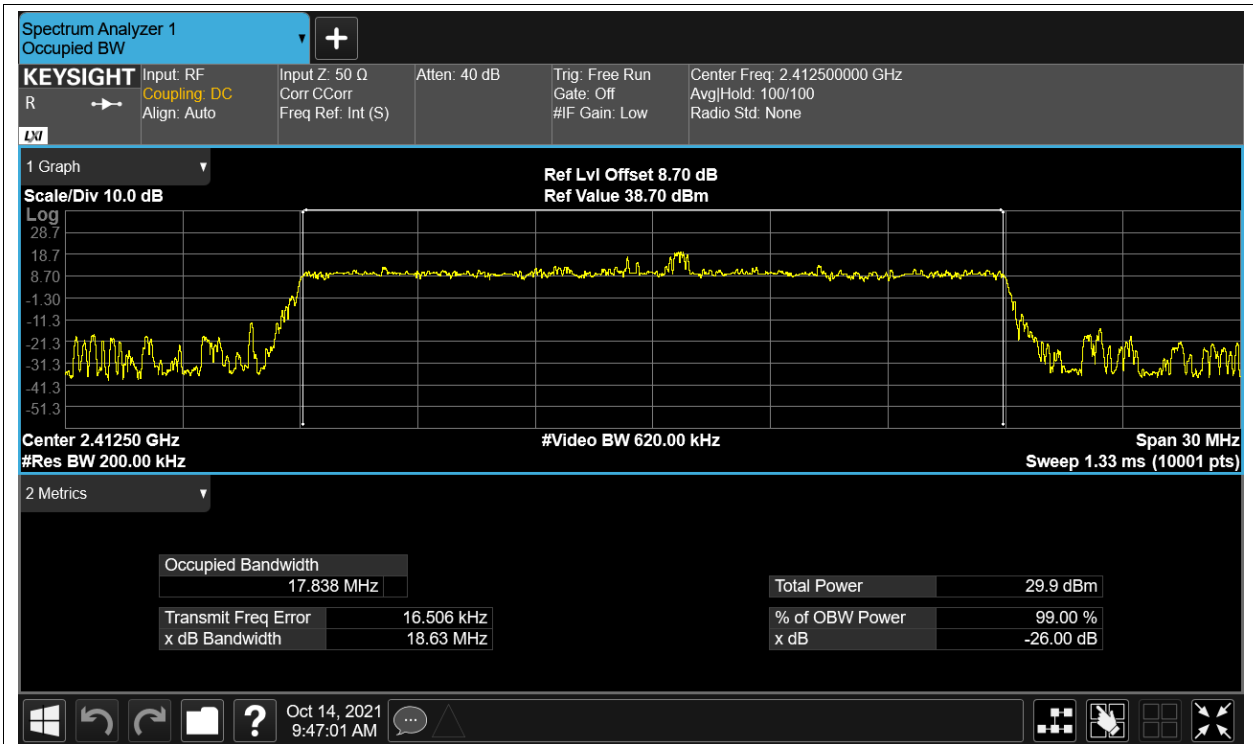

OBW NVNT 2.4G-10M-QPSK 2407.5MHz Ant1

OBW NVNT 2.4G-10M-QPSK 2439.5MHz Ant1

OBW NVNT 2.4G-10M-QPSK 2471.5MHz Ant1

OBW NVNT 2.4G-20M-16QAM 2412.5MHz Ant1

OBW NVNT 2.4G-20M-16QAM 2436.5MHz Ant1

OBW NVNT 2.4G-20M-16QAM 2462.5MHz Ant1

OBW NVNT 2.4G-20M-QPSK 2412.5MHz Ant1

OBW NVNT 2.4G-20M-QPSK 2436.5MHz Ant1

OBW NVNT 2.4G-20M-QPSK 2462.5MHz Ant1

Maximum Power Spectral Density Level

Condition	Mode	Frequency (MHz)	Antenna	Max PSD (dBm)	Limit (dBm)	Verdict
NVNT	2.4G-1.4M-16QAM	2403.5	Ant1	3.848	8	Pass
NVNT	2.4G-1.4M-16QAM	2439.5	Ant1	2.788	8	Pass
NVNT	2.4G-1.4M-16QAM	2475.5	Ant1	1.661	8	Pass
NVNT	2.4G-1.4M-QPSK	2403.5	Ant1	3.883	8	Pass
NVNT	2.4G-1.4M-QPSK	2439.5	Ant1	3.021	8	Pass
NVNT	2.4G-1.4M-QPSK	2475.5	Ant1	3.808	8	Pass
NVNT	2.4G-10M-16QAM	2407.5	Ant1	-5.92	8	Pass
NVNT	2.4G-10M-16QAM	2439.5	Ant1	-4.42	8	Pass
NVNT	2.4G-10M-16QAM	2471.5	Ant1	-6.159	8	Pass
NVNT	2.4G-10M-QPSK	2407.5	Ant1	-5.559	8	Pass
NVNT	2.4G-10M-QPSK	2439.5	Ant1	-6.342	8	Pass
NVNT	2.4G-10M-QPSK	2471.5	Ant1	-6.727	8	Pass
NVNT	2.4G-20M-16QAM	2412.5	Ant1	-9.735	8	Pass
NVNT	2.4G-20M-16QAM	2436.5	Ant1	-11.239	8	Pass
NVNT	2.4G-20M-16QAM	2462.5	Ant1	-9.451	8	Pass
NVNT	2.4G-20M-QPSK	2412.5	Ant1	-9.629	8	Pass
NVNT	2.4G-20M-QPSK	2436.5	Ant1	-10.793	8	Pass
NVNT	2.4G-20M-QPSK	2462.5	Ant1	-9.695	8	Pass