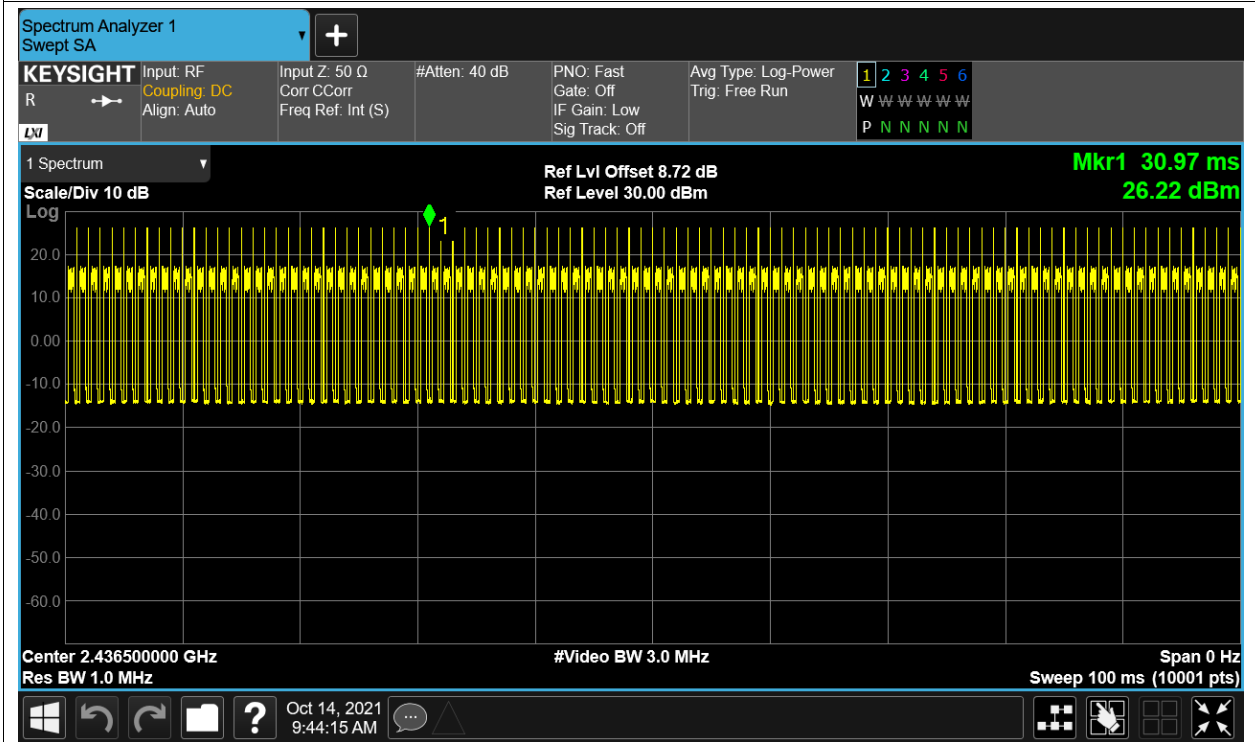

Duty Cycle NVNT 2.4G-10M-QPSK 2439.5MHz Ant1

Duty Cycle NVNT 2.4G-10M-QPSK 2471.5MHz Ant1

Duty Cycle NVNT 2.4G-20M-16QAM 2412.5MHz Ant1

Duty Cycle NVNT 2.4G-20M-16QAM 2436.5MHz Ant1

Duty Cycle NVNT 2.4G-20M-16QAM 2462.5MHz Ant1