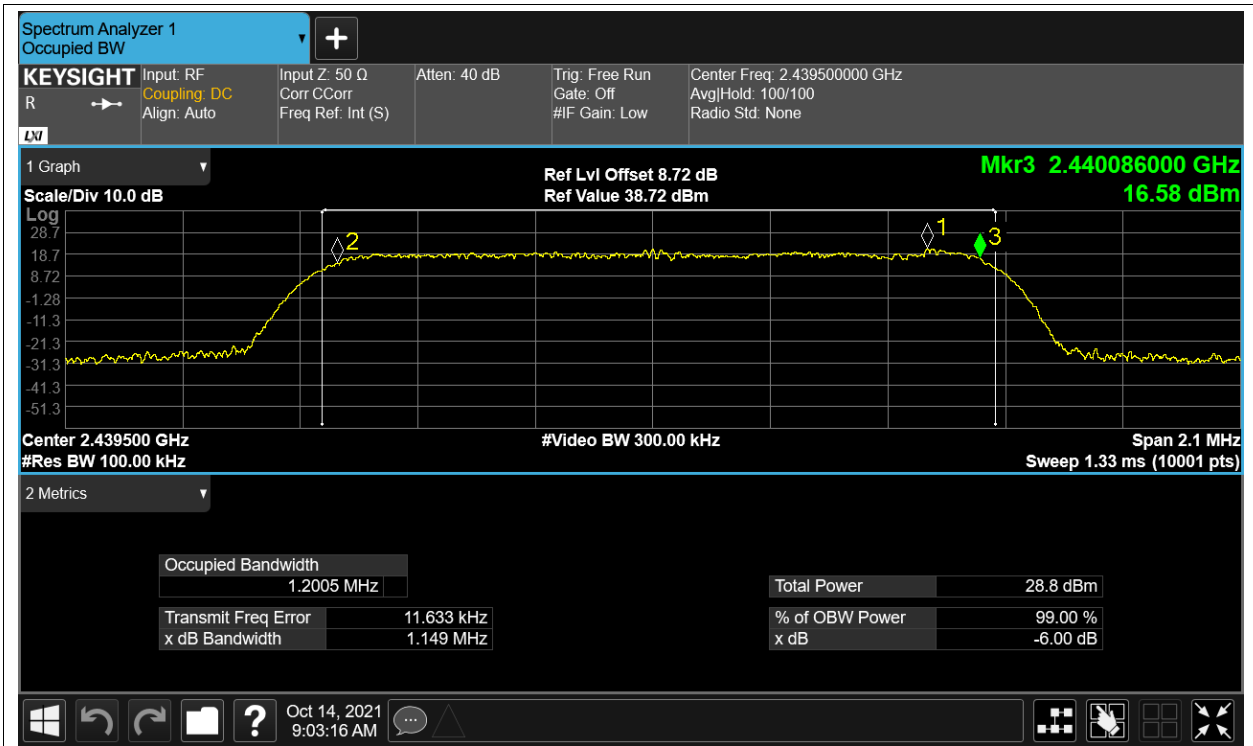

-6dB Bandwidth NVNT 2.4G-1.4M-QPSK 2439.5MHz Ant1