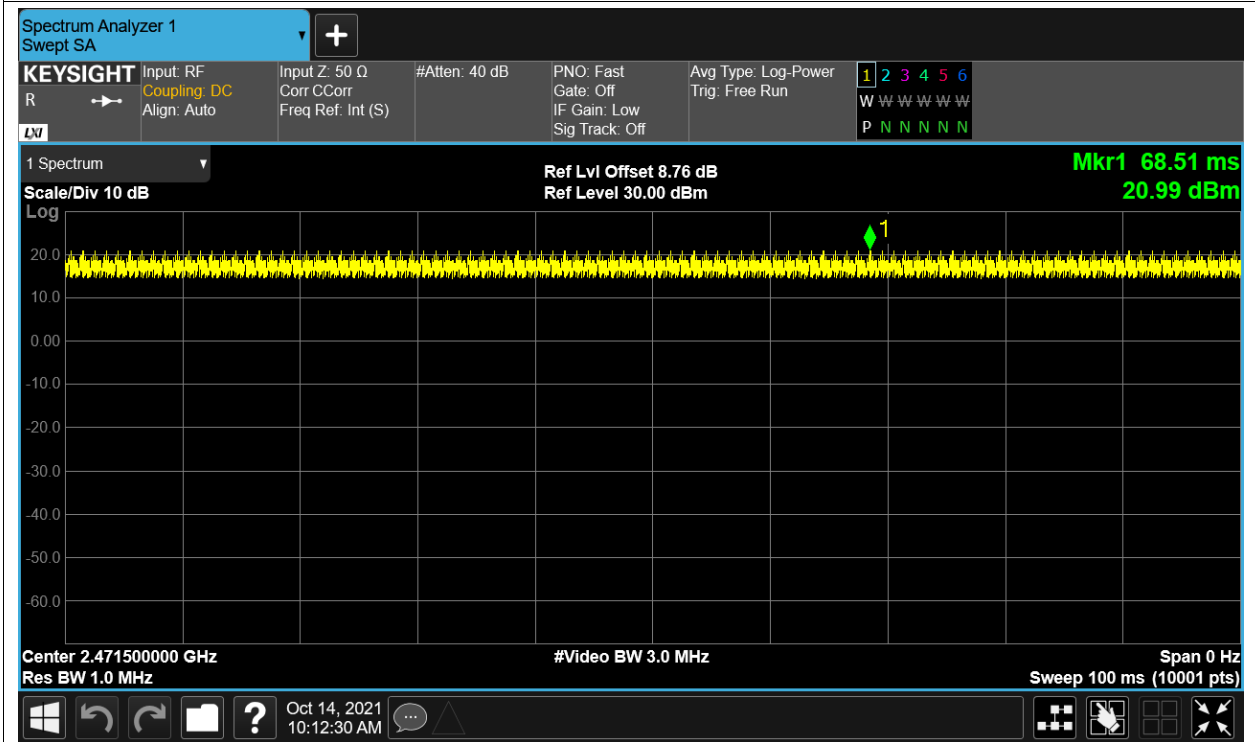

Duty Cycle NVNT 2.4G-10M-QPSK 2471.5MHz Ant1