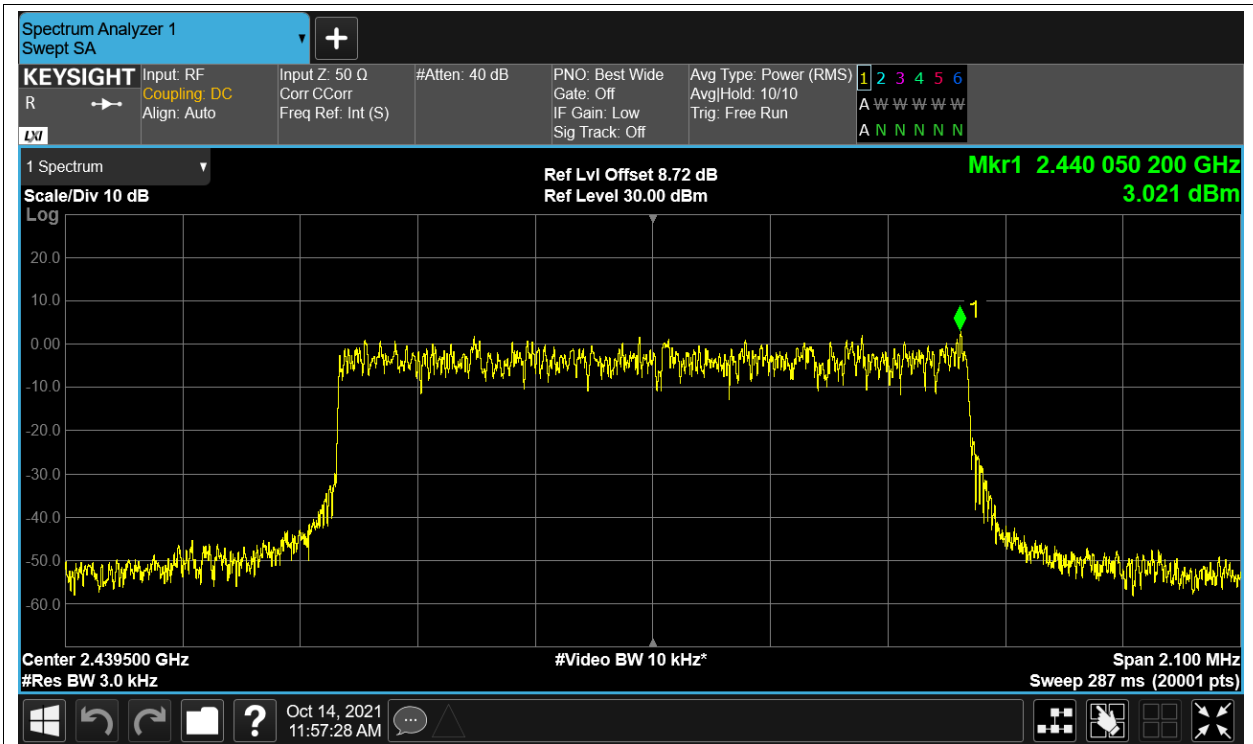

OBW NVNT 2.4G-20M-QPSK 2412.5MHz Ant1

OBW NVNT 2.4G-20M-QPSK 2436.5MHz Ant1

OBW NVNT 2.4G-20M-QPSK 2462.5MHz Ant1

Maximum Power Spectral Density Level

Condition	Mode	Frequency (MHz)	Antenna	Max PSD (dBm)	Limit (dBm)	Verdict
NVNT	2.4G-1.4M-16QAM	2403.5	Ant1	3.848	8	Pass
NVNT	2.4G-1.4M-16QAM	2439.5	Ant1	2.788	8	Pass
NVNT	2.4G-1.4M-16QAM	2475.5	Ant1	1.661	8	Pass
NVNT	2.4G-1.4M-QPSK	2403.5	Ant1	3.883	8	Pass
NVNT	2.4G-1.4M-QPSK	2439.5	Ant1	3.021	8	Pass
NVNT	2.4G-1.4M-QPSK	2475.5	Ant1	3.808	8	Pass
NVNT	2.4G-10M-16QAM	2407.5	Ant1	-5.92	8	Pass
NVNT	2.4G-10M-16QAM	2439.5	Ant1	-4.42	8	Pass
NVNT	2.4G-10M-16QAM	2471.5	Ant1	-6.159	8	Pass
NVNT	2.4G-10M-QPSK	2407.5	Ant1	-5.559	8	Pass
NVNT	2.4G-10M-QPSK	2439.5	Ant1	-6.342	8	Pass
NVNT	2.4G-10M-QPSK	2471.5	Ant1	-6.727	8	Pass
NVNT	2.4G-20M-16QAM	2412.5	Ant1	-9.735	8	Pass
NVNT	2.4G-20M-16QAM	2436.5	Ant1	-11.239	8	Pass
NVNT	2.4G-20M-16QAM	2462.5	Ant1	-9.451	8	Pass
NVNT	2.4G-20M-QPSK	2412.5	Ant1	-9.629	8	Pass
NVNT	2.4G-20M-QPSK	2436.5	Ant1	-10.793	8	Pass
NVNT	2.4G-20M-QPSK	2462.5	Ant1	-9.695	8	Pass

Test Graphs

PSD NVNT 2.4G-1.4M-16QAM 2403.5MHz Ant1

PSD NVNT 2.4G-1.4M-16QAM 2439.5MHz Ant1

PSD NVNT 2.4G-1.4M-16QAM 2475.5MHz Ant1

PSD NVNT 2.4G-1.4M-QPSK 2403.5MHz Ant1

PSD NVNT 2.4G-1.4M-QPSK 2439.5MHz Ant1

PSD NVNT 2.4G-1.4M-QPSK 2475.5MHz Ant1

PSD NVNT 2.4G-10M-16QAM 2407.5MHz Ant1

PSD NVNT 2.4G-10M-16QAM 2439.5MHz Ant1

PSD NVNT 2.4G-10M-16QAM 2471.5MHz Ant1

PSD NVNT 2.4G-10M-QPSK 2407.5MHz Ant1

PSD NVNT 2.4G-10M-QPSK 2439.5MHz Ant1