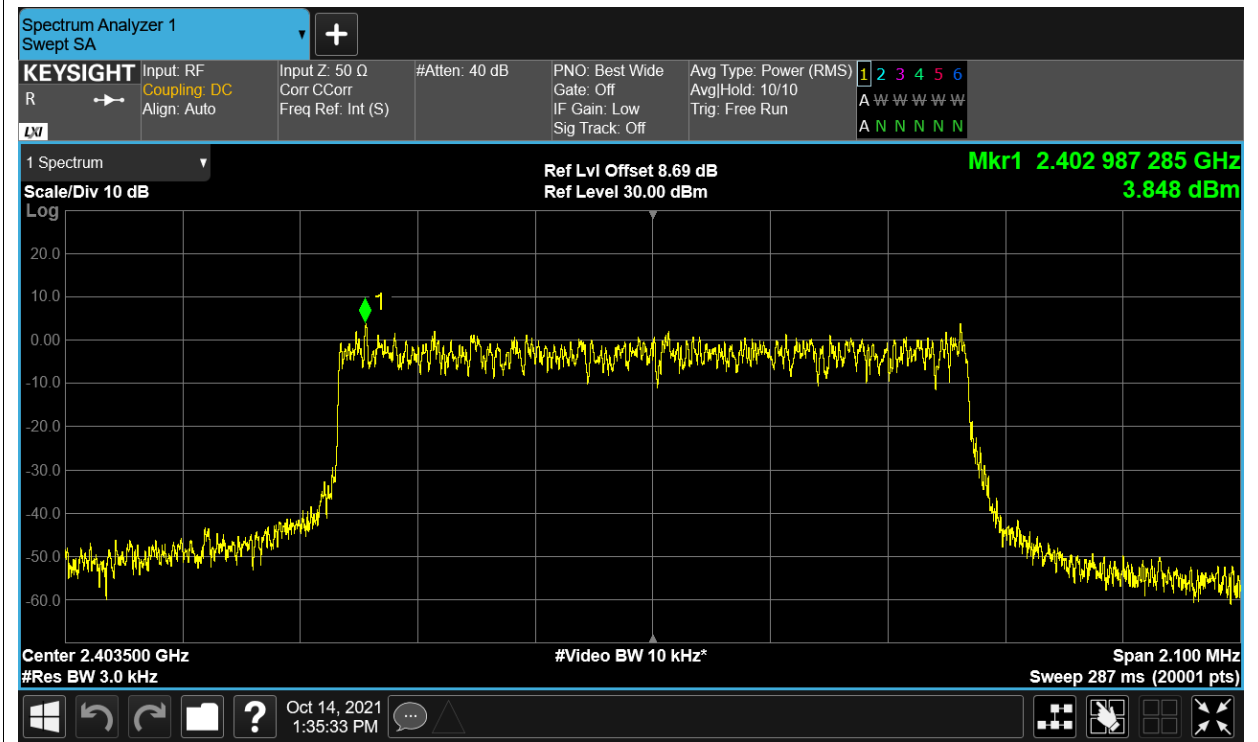

OBW NVNT 2.4G-10M-QPSK 2407.5MHz Ant1

OBW NVNT 2.4G-10M-QPSK 2439.5MHz Ant1

OBW NVNT 2.4G-10M-QPSK 2471.5MHz Ant1

OBW NVNT 2.4G-20M-16QAM 2412.5MHz Ant1

OBW NVNT 2.4G-20M-16QAM 2436.5MHz Ant1

OBW NVNT 2.4G-20M-16QAM 2462.5MHz Ant1

OBW NVNT 2.4G-20M-QPSK 2412.5MHz Ant1

OBW NVNT 2.4G-20M-QPSK 2436.5MHz Ant1

OBW NVNT 2.4G-20M-QPSK 2462.5MHz Ant1

Maximum Power Spectral Density Level

Condition	Mode	Frequency (MHz)	Antenna	Max PSD (dBm)	Limit (dBm)	Verdict
NVNT	2.4G-1.4M-16QAM	2403.5	Ant1	3.848	8	Pass
NVNT	2.4G-1.4M-16QAM	2439.5	Ant1	2.788	8	Pass
NVNT	2.4G-1.4M-16QAM	2475.5	Ant1	1.661	8	Pass
NVNT	2.4G-1.4M-QPSK	2403.5	Ant1	3.883	8	Pass
NVNT	2.4G-1.4M-QPSK	2439.5	Ant1	3.021	8	Pass
NVNT	2.4G-1.4M-QPSK	2475.5	Ant1	3.808	8	Pass
NVNT	2.4G-10M-16QAM	2407.5	Ant1	-5.92	8	Pass
NVNT	2.4G-10M-16QAM	2439.5	Ant1	-4.42	8	Pass
NVNT	2.4G-10M-16QAM	2471.5	Ant1	-6.159	8	Pass
NVNT	2.4G-10M-QPSK	2407.5	Ant1	-5.559	8	Pass
NVNT	2.4G-10M-QPSK	2439.5	Ant1	-6.342	8	Pass
NVNT	2.4G-10M-QPSK	2471.5	Ant1	-6.727	8	Pass
NVNT	2.4G-20M-16QAM	2412.5	Ant1	-9.735	8	Pass
NVNT	2.4G-20M-16QAM	2436.5	Ant1	-11.239	8	Pass
NVNT	2.4G-20M-16QAM	2462.5	Ant1	-9.451	8	Pass
NVNT	2.4G-20M-QPSK	2412.5	Ant1	-9.629	8	Pass
NVNT	2.4G-20M-QPSK	2436.5	Ant1	-10.793	8	Pass
NVNT	2.4G-20M-QPSK	2462.5	Ant1	-9.695	8	Pass

Test Graphs

PSD NVNT 2.4G-1.4M-16QAM 2403.5MHz Ant1

PSD NVNT 2.4G-1.4M-16QAM 2439.5MHz Ant1

PSD NVNT 2.4G-1.4M-16QAM 2475.5MHz Ant1

PSD NVNT 2.4G-1.4M-QPSK 2403.5MHz Ant1

PSD NVNT 2.4G-1.4M-QPSK 2439.5MHz Ant1

PSD NVNT 2.4G-1.4M-QPSK 2475.5MHz Ant1

PSD NVNT 2.4G-10M-16QAM 2407.5MHz Ant1

PSD NVNT 2.4G-10M-16QAM 2439.5MHz Ant1

PSD NVNT 2.4G-10M-16QAM 2471.5MHz Ant1

PSD NVNT 2.4G-10M-QPSK 2407.5MHz Ant1

PSD NVNT 2.4G-10M-QPSK 2439.5MHz Ant1