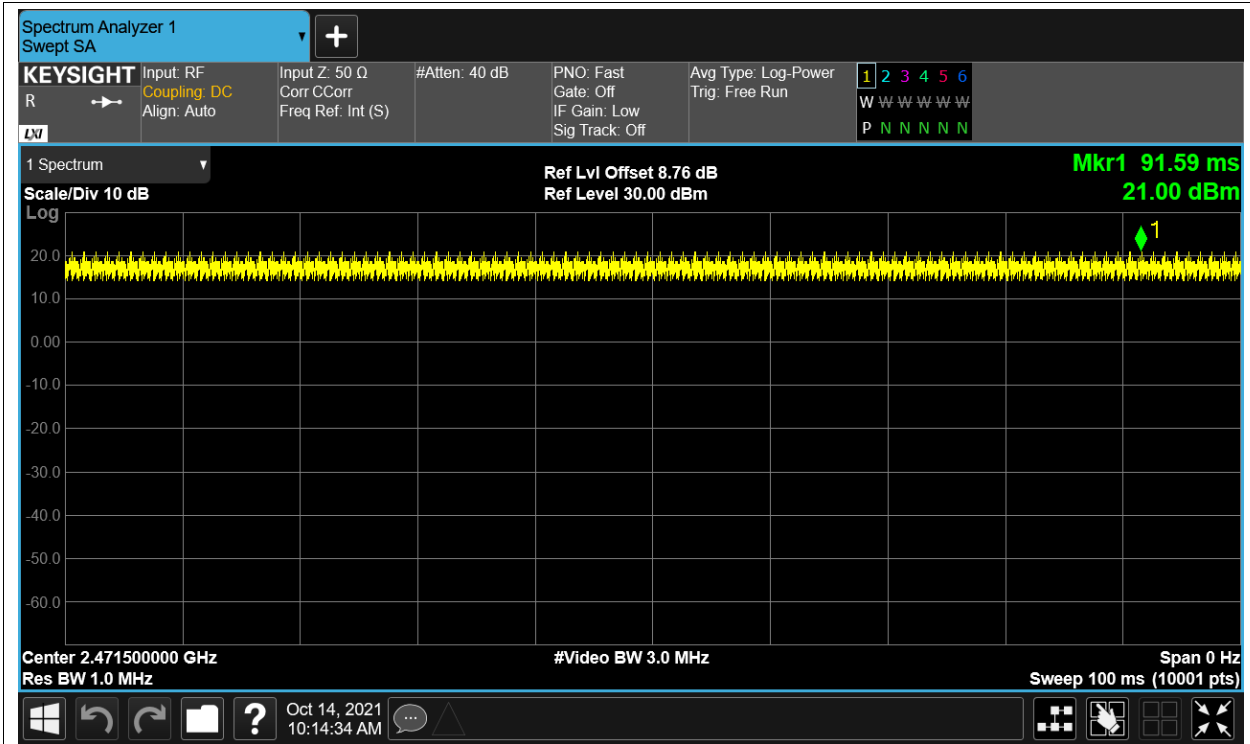

Duty Cycle NVNT 2.4G-1.4M-QPSK 2475.5MHz Ant1

Duty Cycle NVNT 2.4G-10M-16QAM 2407.5MHz Ant1

Duty Cycle NVNT 2.4G-10M-16QAM 2439.5MHz Ant1

Duty Cycle NVNT 2.4G-10M-16QAM 2471.5MHz Ant1

Duty Cycle NVNT 2.4G-10M-QPSK 2407.5MHz Ant1