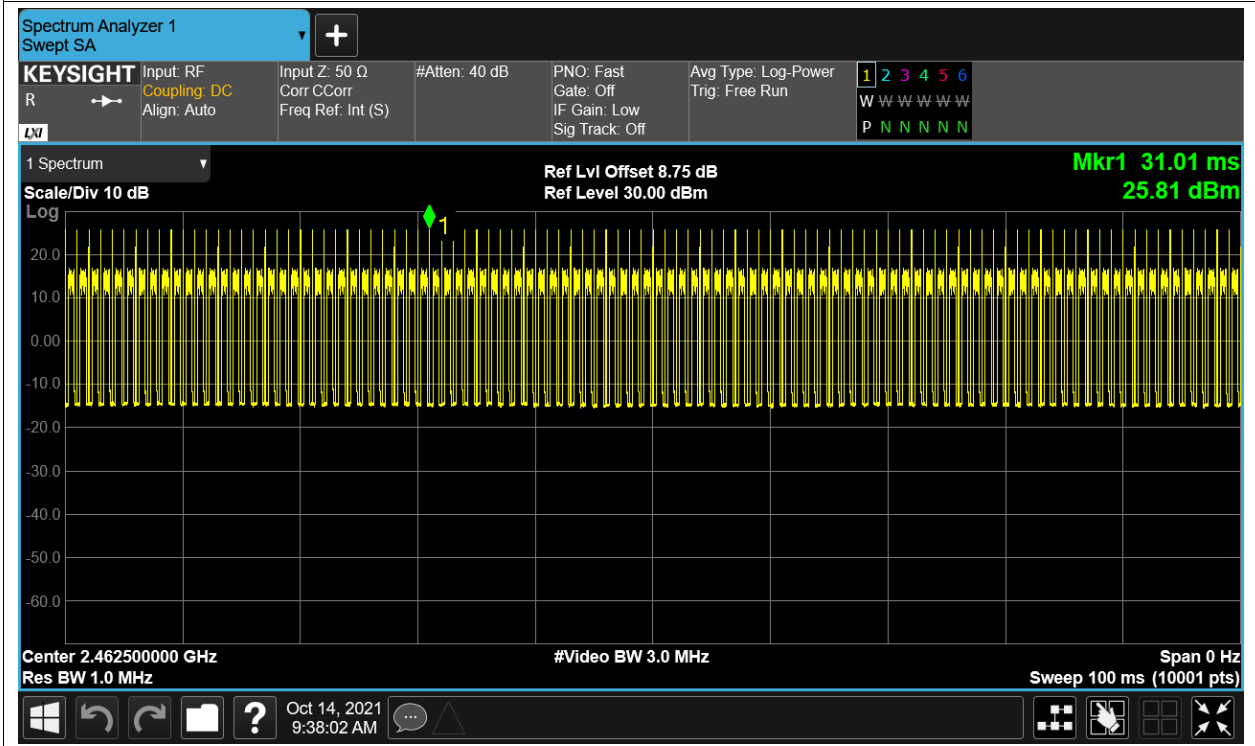

Duty Cycle NVNT 2.4G-20M-QPSK 2462.5MHz Ant1