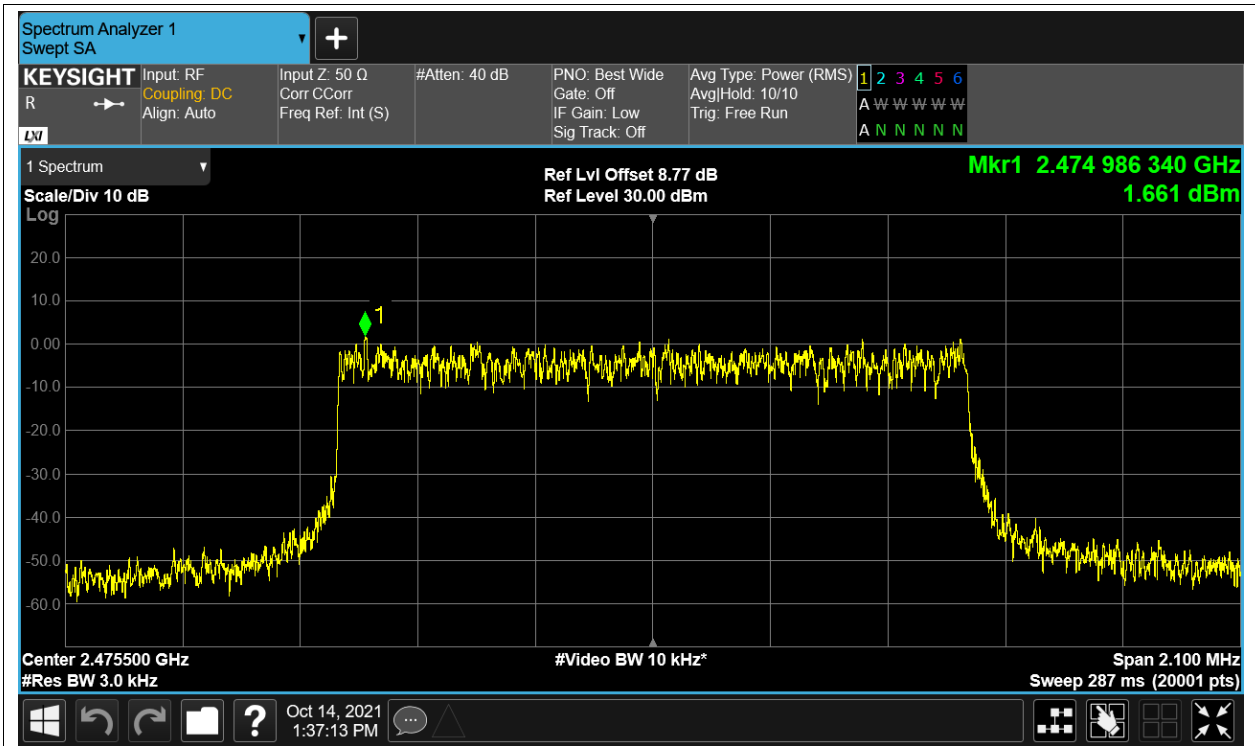

OBW NVNT 2.4G-20M-QPSK 2412.5MHz Ant1

OBW NVNT 2.4G-20M-QPSK 2436.5MHz Ant1

OBW NVNT 2.4G-20M-QPSK 2462.5MHz Ant1

Maximum Power Spectral Density Level

Condition	Mode	Frequency (MHz)	Antenna	Max PSD (dBm)	Limit (dBm)	Verdict
NVNT	2.4G-1.4M-16QAM	2403.5	Ant1	3.848	8	Pass
NVNT	2.4G-1.4M-16QAM	2439.5	Ant1	2.788	8	Pass
NVNT	2.4G-1.4M-16QAM	2475.5	Ant1	1.661	8	Pass
NVNT	2.4G-1.4M-QPSK	2403.5	Ant1	3.883	8	Pass
NVNT	2.4G-1.4M-QPSK	2439.5	Ant1	3.021	8	Pass
NVNT	2.4G-1.4M-QPSK	2475.5	Ant1	3.808	8	Pass
NVNT	2.4G-10M-16QAM	2407.5	Ant1	-5.92	8	Pass
NVNT	2.4G-10M-16QAM	2439.5	Ant1	-4.42	8	Pass
NVNT	2.4G-10M-16QAM	2471.5	Ant1	-6.159	8	Pass
NVNT	2.4G-10M-QPSK	2407.5	Ant1	-5.559	8	Pass
NVNT	2.4G-10M-QPSK	2439.5	Ant1	-6.342	8	Pass
NVNT	2.4G-10M-QPSK	2471.5	Ant1	-6.727	8	Pass
NVNT	2.4G-20M-16QAM	2412.5	Ant1	-9.735	8	Pass
NVNT	2.4G-20M-16QAM	2436.5	Ant1	-11.239	8	Pass
NVNT	2.4G-20M-16QAM	2462.5	Ant1	-9.451	8	Pass
NVNT	2.4G-20M-QPSK	2412.5	Ant1	-9.629	8	Pass
NVNT	2.4G-20M-QPSK	2436.5	Ant1	-10.793	8	Pass
NVNT	2.4G-20M-QPSK	2462.5	Ant1	-9.695	8	Pass

Test Graphs

PSD NVNT 2.4G-1.4M-16QAM 2403.5MHz Ant1

PSD NVNT 2.4G-1.4M-16QAM 2439.5MHz Ant1

PSD NVNT 2.4G-1.4M-16QAM 2475.5MHz Ant1

PSD NVNT 2.4G-1.4M-QPSK 2403.5MHz Ant1

PSD NVNT 2.4G-1.4M-QPSK 2439.5MHz Ant1

PSD NVNT 2.4G-1.4M-QPSK 2475.5MHz Ant1

PSD NVNT 2.4G-10M-16QAM 2407.5MHz Ant1

PSD NVNT 2.4G-10M-16QAM 2439.5MHz Ant1

PSD NVNT 2.4G-10M-16QAM 2471.5MHz Ant1

PSD NVNT 2.4G-10M-QPSK 2407.5MHz Ant1

PSD NVNT 2.4G-10M-QPSK 2439.5MHz Ant1