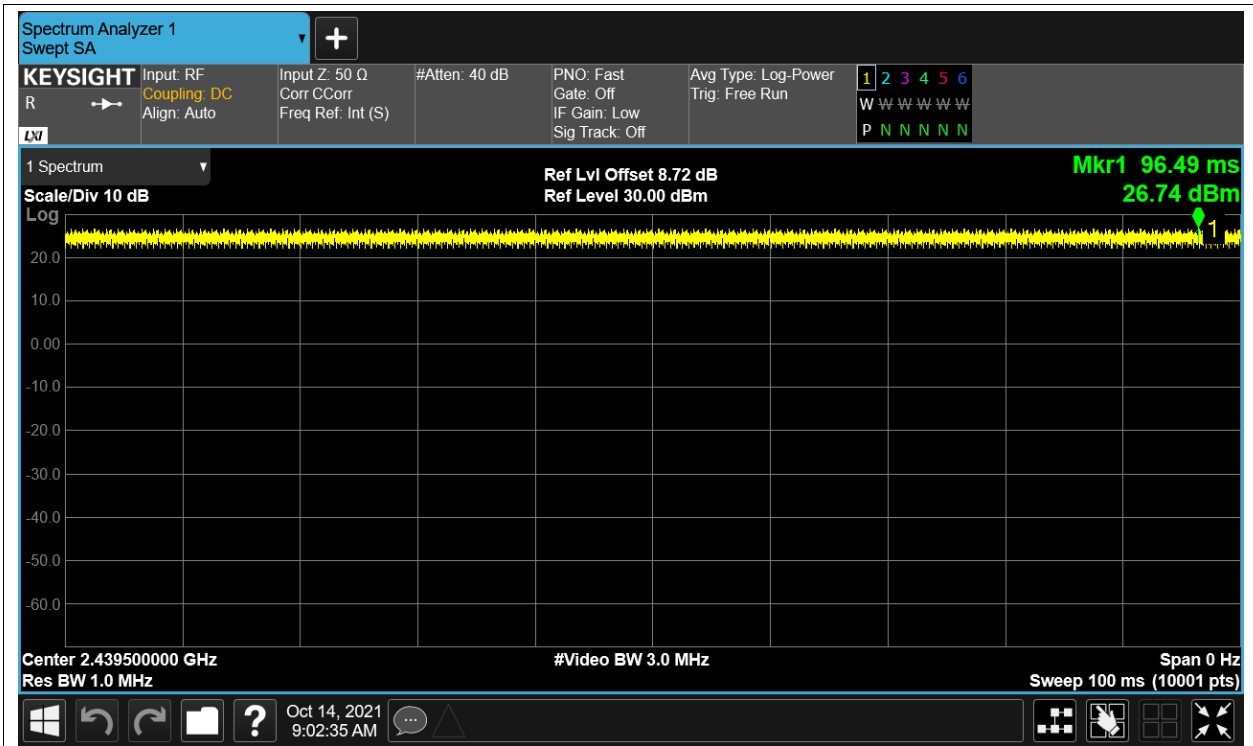

Test Graphs

Duty Cycle NVNT 2.4G-1.4M-16QAM 2403.5MHz Ant1

Duty Cycle NVNT 2.4G-1.4M-16QAM 2439.5MHz Ant1

Duty Cycle NVNT 2.4G-1.4M-16QAM 2475.5MHz Ant1

Duty Cycle NVNT 2.4G-1.4M-QPSK 2403.5MHz Ant1

Duty Cycle NVNT 2.4G-1.4M-QPSK 2439.5MHz Ant1