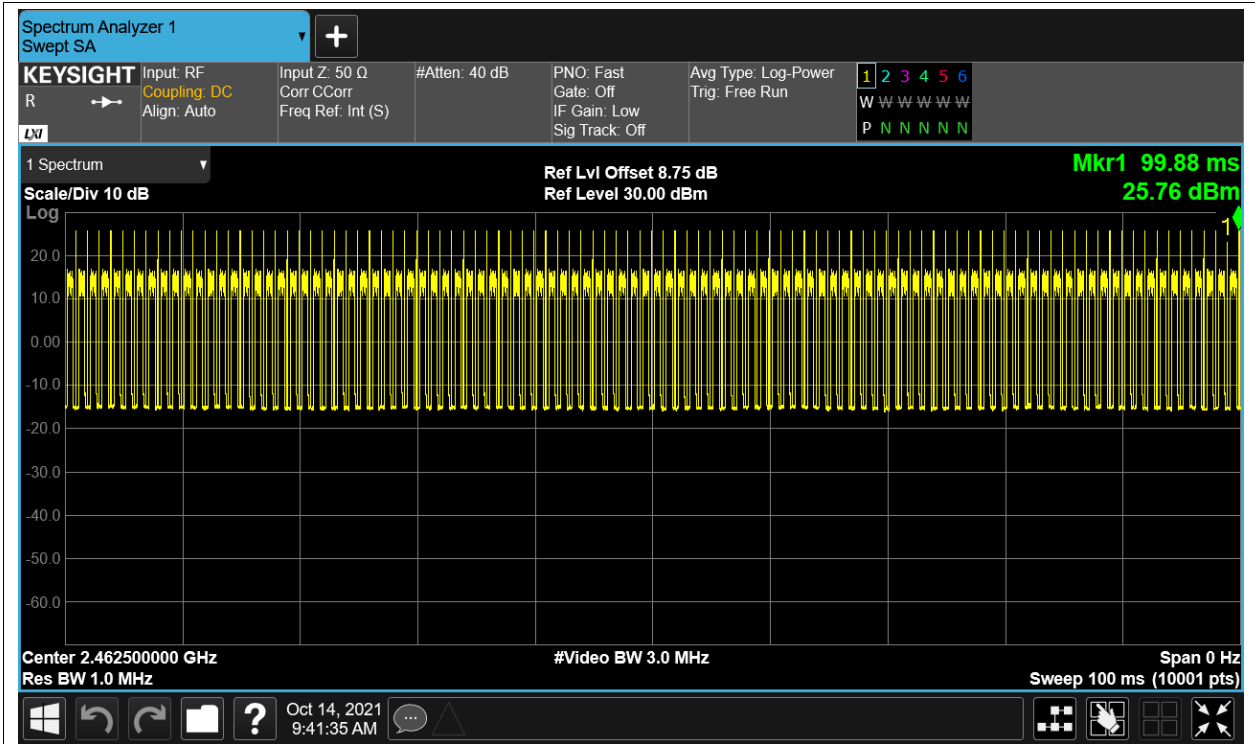

Duty Cycle NVNT 2.4G-10M-QPSK 2439.5MHz Ant1

Duty Cycle NVNT 2.4G-10M-QPSK 2471.5MHz Ant1

Duty Cycle NVNT 2.4G-20M-16QAM 2412.5MHz Ant1

Duty Cycle NVNT 2.4G-20M-16QAM 2436.5MHz Ant1

Duty Cycle NVNT 2.4G-20M-16QAM 2462.5MHz Ant1