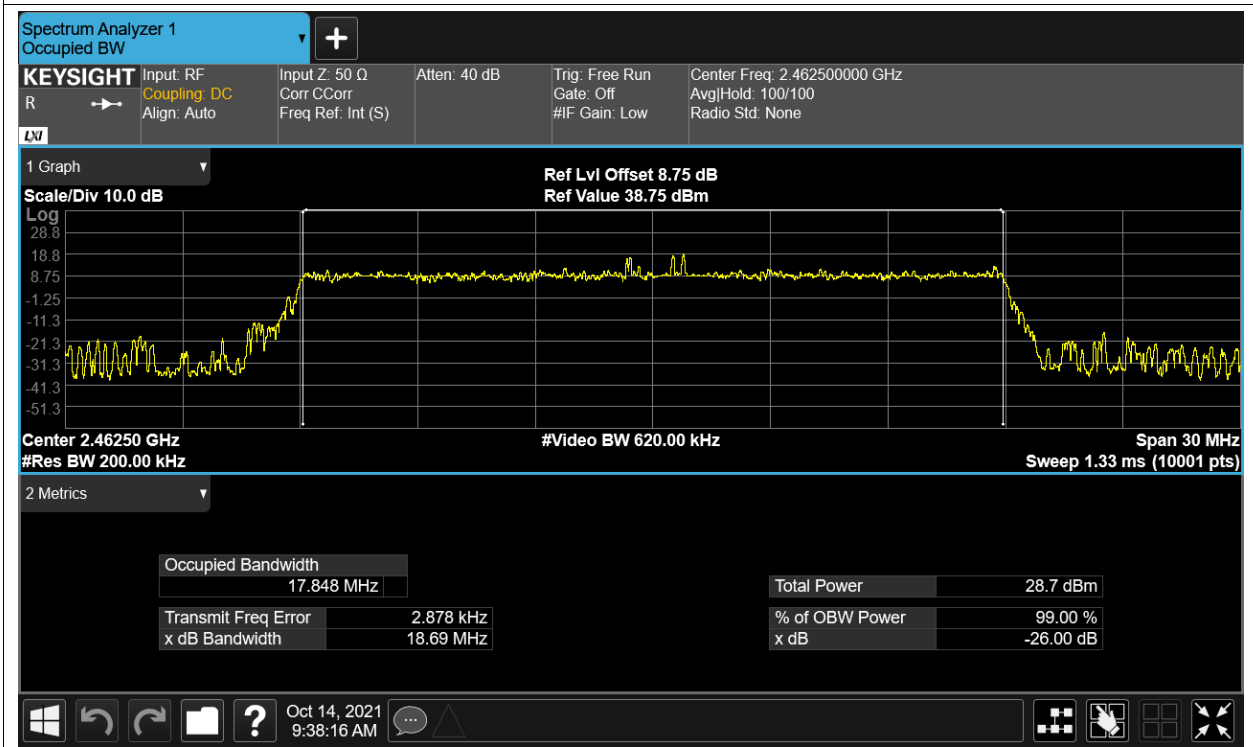

OBW NVNT 2.4G-10M-QPSK 2407.5MHz Ant1

OBW NVNT 2.4G-10M-QPSK 2439.5MHz Ant1

OBW NVNT 2.4G-10M-QPSK 2471.5MHz Ant1

OBW NVNT 2.4G-20M-16QAM 2412.5MHz Ant1

OBW NVNT 2.4G-20M-16QAM 2436.5MHz Ant1

OBW NVNT 2.4G-20M-16QAM 2462.5MHz Ant1

OBW NVNT 2.4G-20M-QPSK 2412.5MHz Ant1

OBW NVNT 2.4G-20M-QPSK 2436.5MHz Ant1

OBW NVNT 2.4G-20M-QPSK 2462.5MHz Ant1

Maximum Power Spectral Density Level

Condition	Mode	Frequency (MHz)	Antenna	Max PSD (dBm)	Limit (dBm)	Verdict
NVNT	2.4G-1.4M-16QAM	2403.5	Ant1	3.848	8	Pass
NVNT	2.4G-1.4M-16QAM	2439.5	Ant1	2.788	8	Pass
NVNT	2.4G-1.4M-16QAM	2475.5	Ant1	1.661	8	Pass
NVNT	2.4G-1.4M-QPSK	2403.5	Ant1	3.883	8	Pass
NVNT	2.4G-1.4M-QPSK	2439.5	Ant1	3.021	8	Pass
NVNT	2.4G-1.4M-QPSK	2475.5	Ant1	3.808	8	Pass
NVNT	2.4G-10M-16QAM	2407.5	Ant1	-5.92	8	Pass
NVNT	2.4G-10M-16QAM	2439.5	Ant1	-4.42	8	Pass
NVNT	2.4G-10M-16QAM	2471.5	Ant1	-6.159	8	Pass
NVNT	2.4G-10M-QPSK	2407.5	Ant1	-5.559	8	Pass
NVNT	2.4G-10M-QPSK	2439.5	Ant1	-6.342	8	Pass
NVNT	2.4G-10M-QPSK	2471.5	Ant1	-6.727	8	Pass
NVNT	2.4G-20M-16QAM	2412.5	Ant1	-9.735	8	Pass
NVNT	2.4G-20M-16QAM	2436.5	Ant1	-11.239	8	Pass
NVNT	2.4G-20M-16QAM	2462.5	Ant1	-9.451	8	Pass
NVNT	2.4G-20M-QPSK	2412.5	Ant1	-9.629	8	Pass
NVNT	2.4G-20M-QPSK	2436.5	Ant1	-10.793	8	Pass
NVNT	2.4G-20M-QPSK	2462.5	Ant1	-9.695	8	Pass