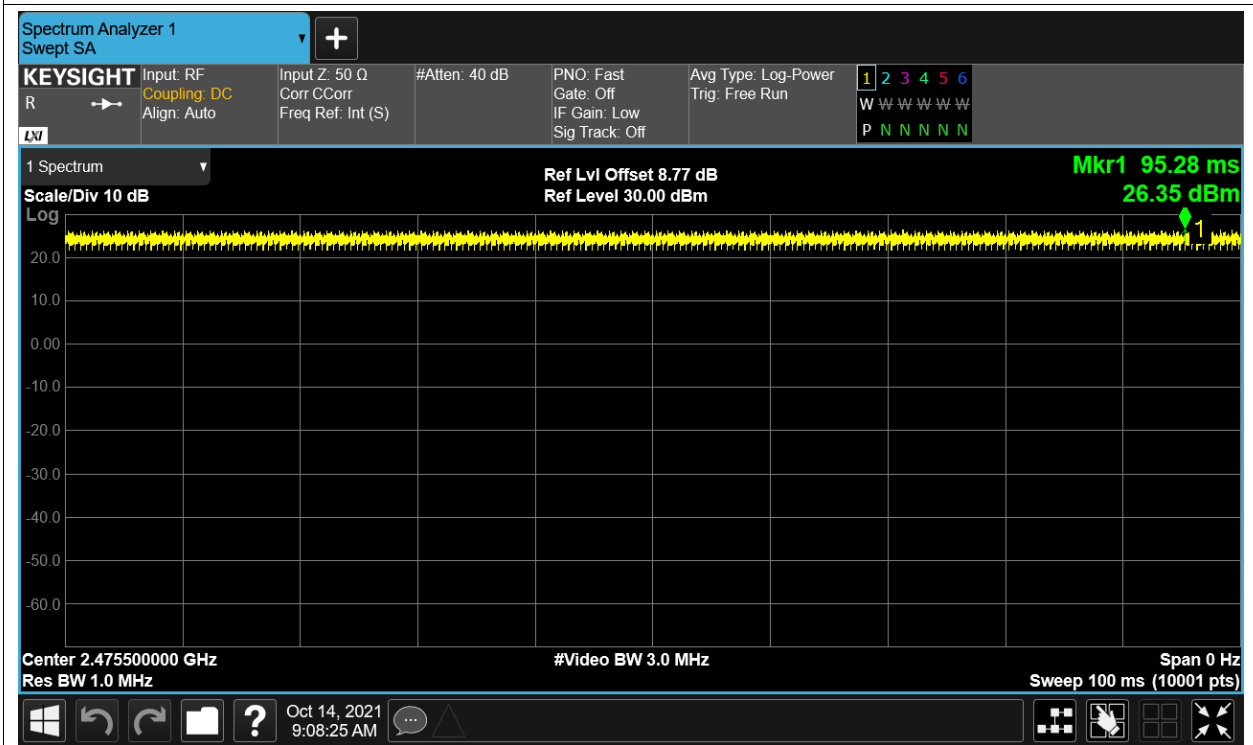

Duty Cycle NVNT 2.4G-1.4M-QPSK 2475.5MHz Ant1