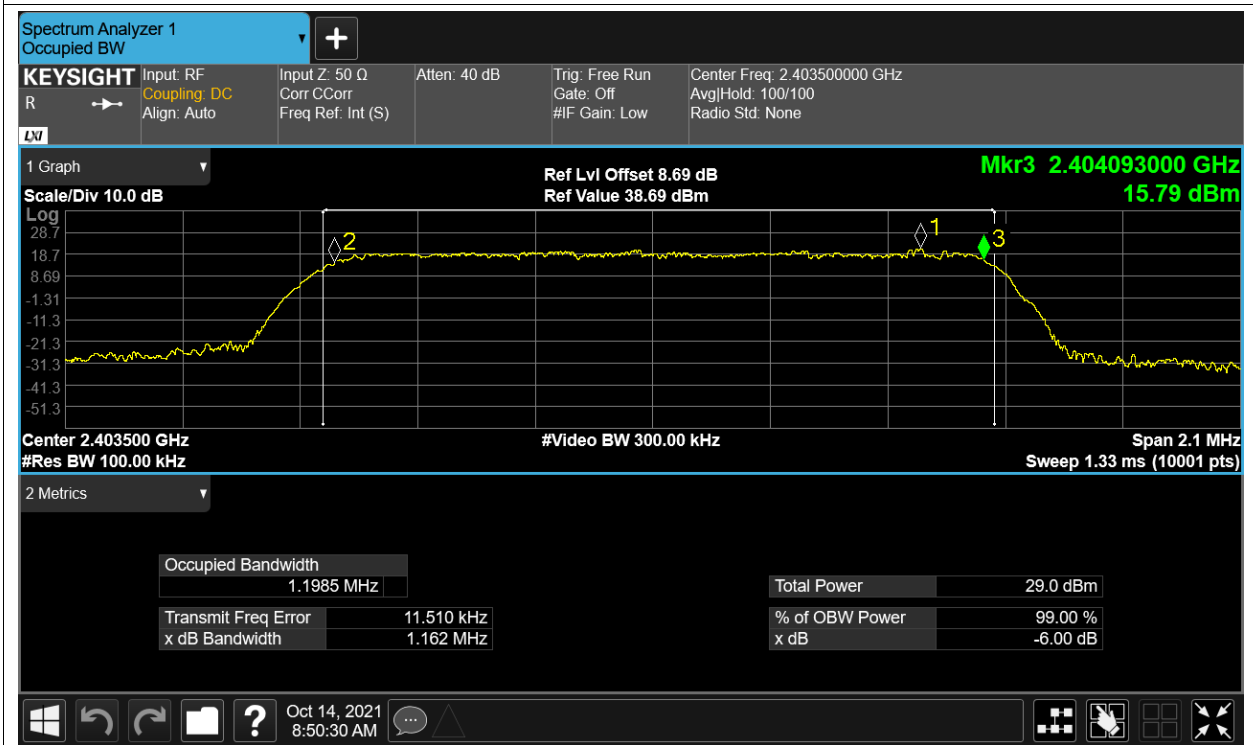

-6dB Bandwidth NVNT 2.4G-1.4M-QPSK 2403.5MHz Ant1