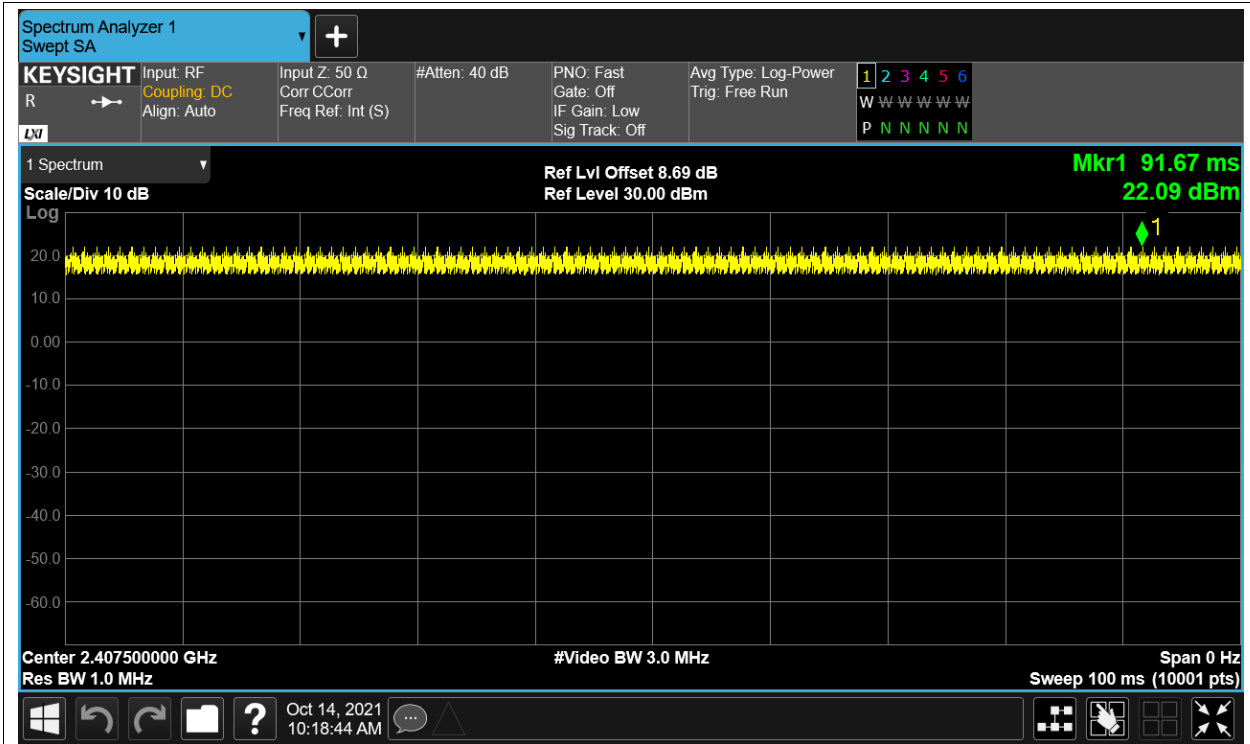

Duty Cycle NVNT 2.4G-10M-16QAM 2407.5MHz Ant1