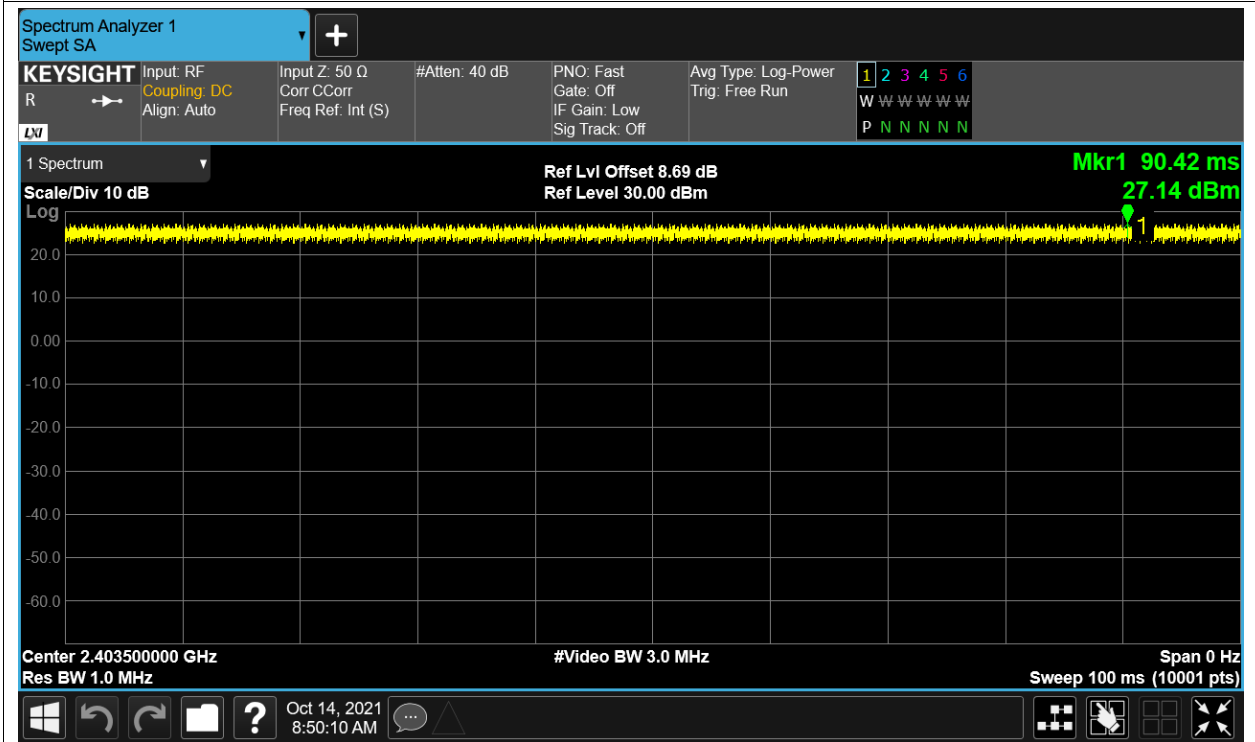

Test Graphs

Duty Cycle NVNT 2.4G-1.4M-16QAM 2403.5MHz Ant1

Duty Cycle NVNT 2.4G-1.4M-16QAM 2439.5MHz Ant1

Duty Cycle NVNT 2.4G-1.4M-16QAM 2475.5MHz Ant1

Duty Cycle NVNT 2.4G-1.4M-QPSK 2403.5MHz Ant1

Duty Cycle NVNT 2.4G-1.4M-QPSK 2439.5MHz Ant1