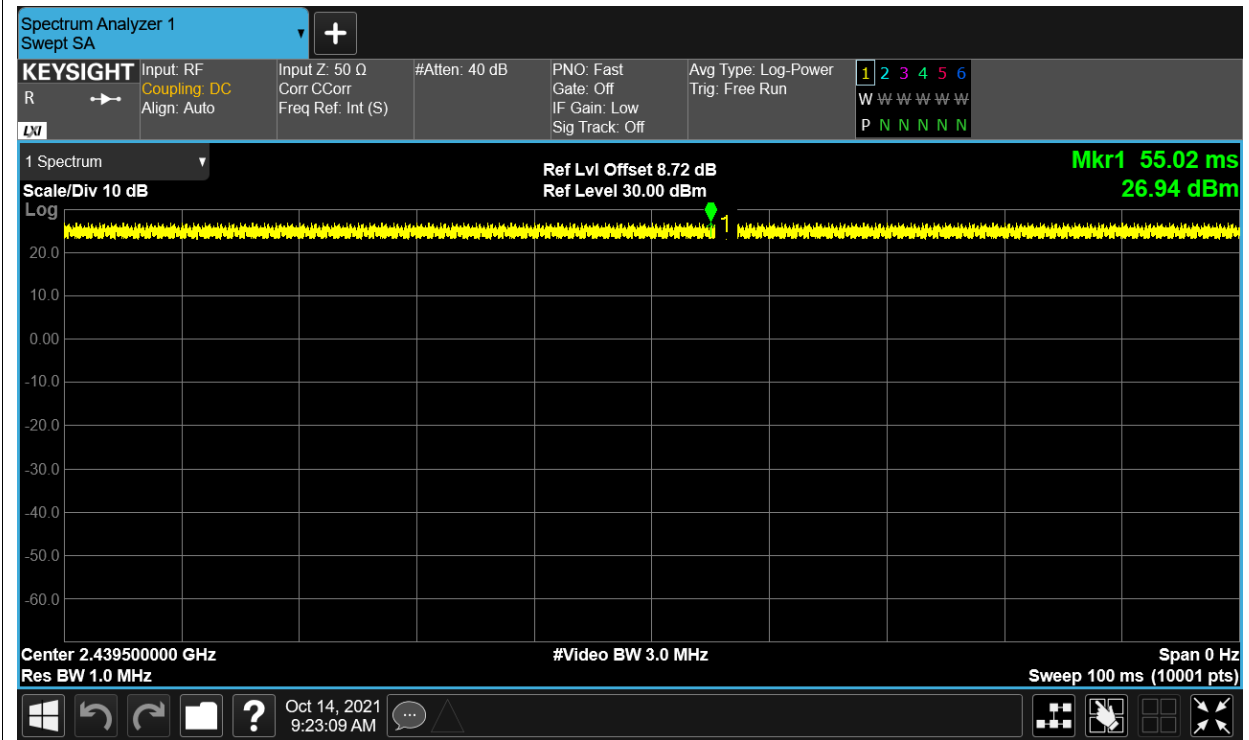

Duty Cycle NVNT 2.4G-1.4M-16QAM 2439.5MHz Ant1