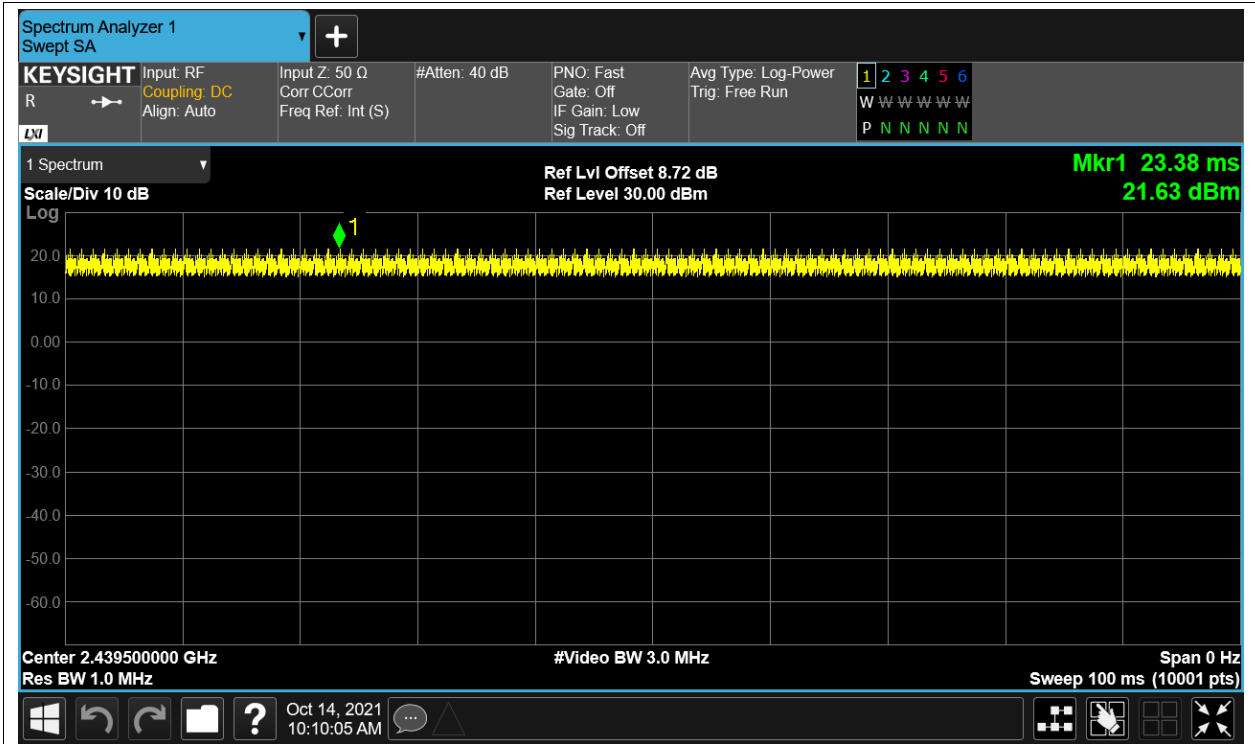

Duty Cycle NVNT 2.4G-10M-QPSK 2439.5MHz Ant1