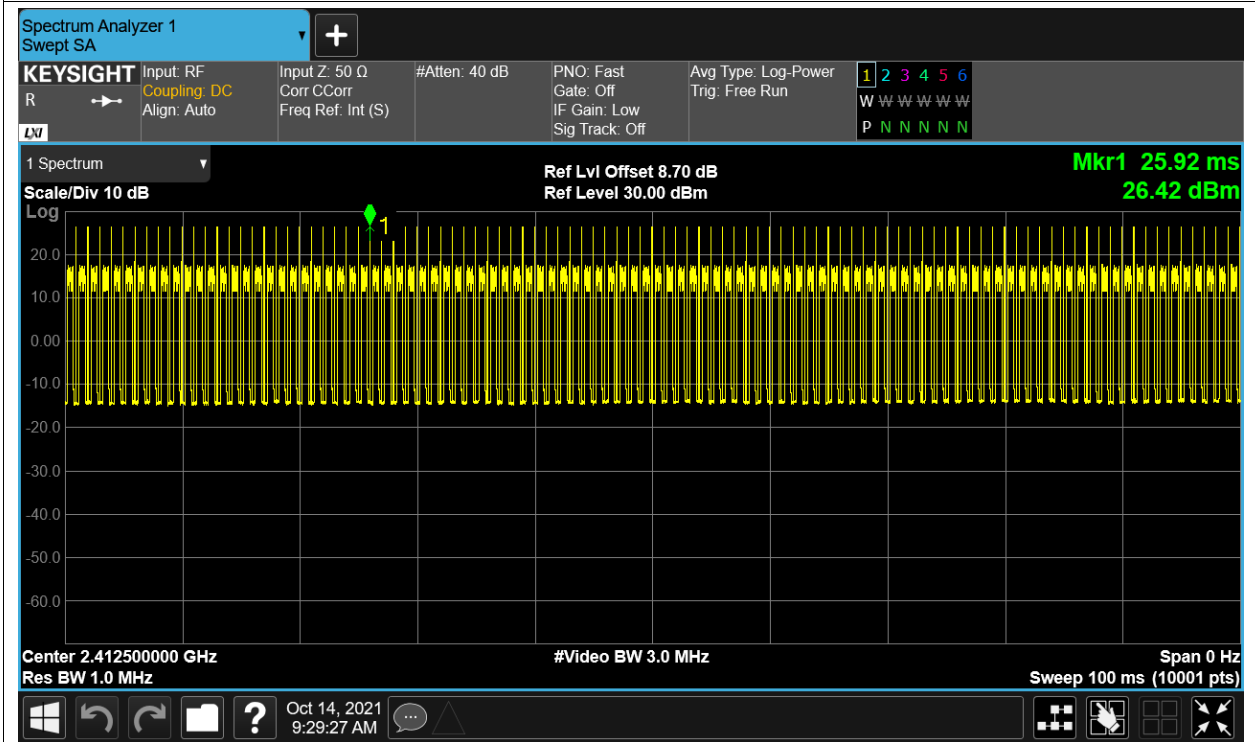

Duty Cycle NVNT 2.4G-20M-QPSK 2412.5MHz Ant1

Duty Cycle NVNT 2.4G-20M-QPSK 2436.5MHz Ant1

Duty Cycle NVNT 2.4G-20M-QPSK 2462.5MHz Ant1

Maximum Conducted Output Power

Condition	Mode	Frequency (MHz)	Antenna	Conducted Power (dBm)	Duty Factor (dB)	Total Power (dBm)	Limit (dBm)	Verdict
NVNT	2.4G-1.4M-16QAM	2403.5	Ant1	22.83	0	22.83	30	Pass
NVNT	2.4G-1.4M-16QAM	2439.5	Ant1	22.03	0	22.03	30	Pass
NVNT	2.4G-1.4M-16QAM	2475.5	Ant1	21.54	0	21.54	30	Pass
NVNT	2.4G-1.4M-QPSK	2403.5	Ant1	22.78	0	22.78	30	Pass
NVNT	2.4G-1.4M-QPSK	2439.5	Ant1	22.03	0	22.03	30	Pass
NVNT	2.4G-1.4M-QPSK	2475.5	Ant1	21.52	0	21.52	30	Pass
NVNT	2.4G-10M-16QAM	2407.5	Ant1	22.16	0	22.16	30	Pass
NVNT	2.4G-10M-16QAM	2439.5	Ant1	21.51	0	21.51	30	Pass
NVNT	2.4G-10M-16QAM	2471.5	Ant1	20.96	0	20.96	30	Pass
NVNT	2.4G-10M-QPSK	2407.5	Ant1	22.1	0	22.1	30	Pass
NVNT	2.4G-10M-QPSK	2439.5	Ant1	21.52	0	21.52	30	Pass
NVNT	2.4G-10M-QPSK	2471.5	Ant1	20.95	0	20.95	30	Pass
NVNT	2.4G-20M-16QAM	2412.5	Ant1	23.7	0	23.7	30	Pass
NVNT	2.4G-20M-16QAM	2436.5	Ant1	23.39	0	23.39	30	Pass
NVNT	2.4G-20M-16QAM	2462.5	Ant1	23.16	0	23.16	30	Pass
NVNT	2.4G-20M-QPSK	2412.5	Ant1	23.67	0	23.67	30	Pass
NVNT	2.4G-20M-QPSK	2436.5	Ant1	23.38	0	23.38	30	Pass
NVNT	2.4G-20M-QPSK	2462.5	Ant1	23.19	0	23.19	30	Pass