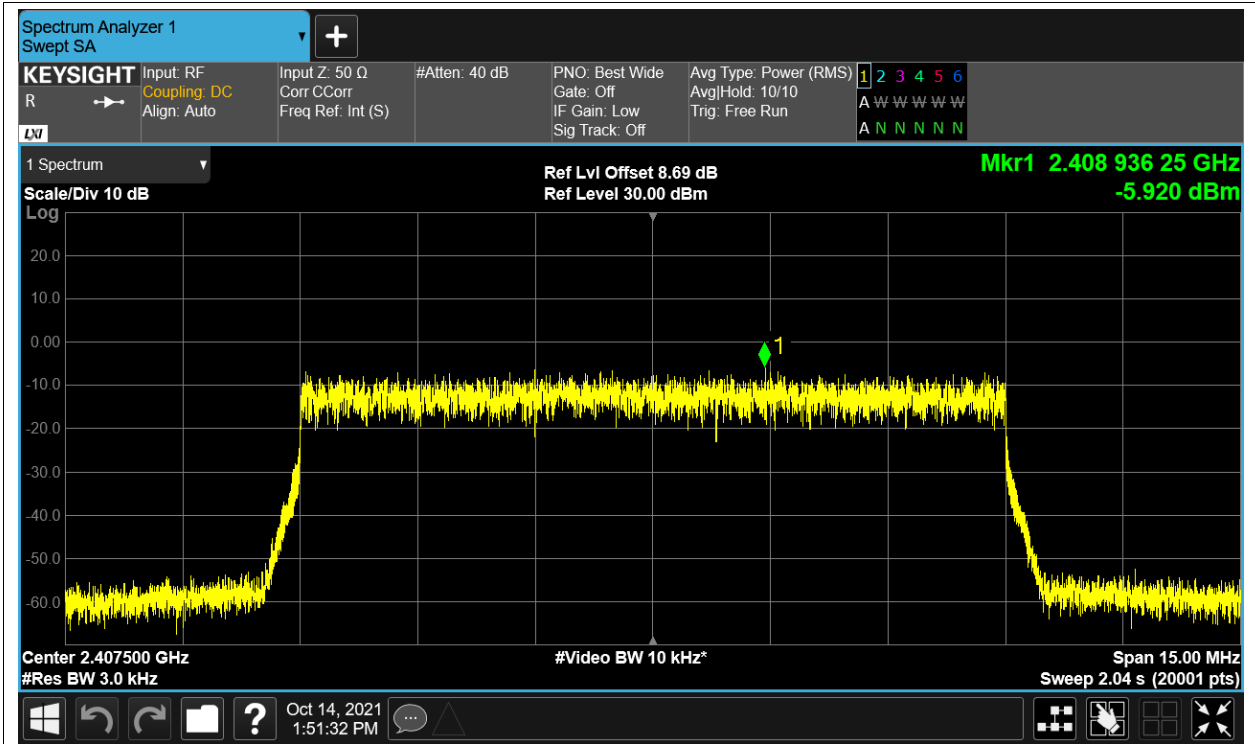

OBW NVNT 2.4G-20M-QPSK 2412.5MHz Ant1

OBW NVNT 2.4G-20M-QPSK 2436.5MHz Ant1

OBW NVNT 2.4G-20M-QPSK 2462.5MHz Ant1

Maximum Power Spectral Density Level

Condition	Mode	Frequency (MHz)	Antenna	Max PSD (dBm)	Limit (dBm)	Verdict
NVNT	2.4G-1.4M-16QAM	2403.5	Ant1	3.848	8	Pass
NVNT	2.4G-1.4M-16QAM	2439.5	Ant1	2.788	8	Pass
NVNT	2.4G-1.4M-16QAM	2475.5	Ant1	1.661	8	Pass
NVNT	2.4G-1.4M-QPSK	2403.5	Ant1	3.883	8	Pass
NVNT	2.4G-1.4M-QPSK	2439.5	Ant1	3.021	8	Pass
NVNT	2.4G-1.4M-QPSK	2475.5	Ant1	3.808	8	Pass
NVNT	2.4G-10M-16QAM	2407.5	Ant1	-5.92	8	Pass
NVNT	2.4G-10M-16QAM	2439.5	Ant1	-4.42	8	Pass
NVNT	2.4G-10M-16QAM	2471.5	Ant1	-6.159	8	Pass
NVNT	2.4G-10M-QPSK	2407.5	Ant1	-5.559	8	Pass
NVNT	2.4G-10M-QPSK	2439.5	Ant1	-6.342	8	Pass
NVNT	2.4G-10M-QPSK	2471.5	Ant1	-6.727	8	Pass
NVNT	2.4G-20M-16QAM	2412.5	Ant1	-9.735	8	Pass
NVNT	2.4G-20M-16QAM	2436.5	Ant1	-11.239	8	Pass
NVNT	2.4G-20M-16QAM	2462.5	Ant1	-9.451	8	Pass
NVNT	2.4G-20M-QPSK	2412.5	Ant1	-9.629	8	Pass
NVNT	2.4G-20M-QPSK	2436.5	Ant1	-10.793	8	Pass
NVNT	2.4G-20M-QPSK	2462.5	Ant1	-9.695	8	Pass

Test Graphs

PSD NVNT 2.4G-1.4M-16QAM 2403.5MHz Ant1

PSD NVNT 2.4G-1.4M-16QAM 2439.5MHz Ant1

PSD NVNT 2.4G-1.4M-16QAM 2475.5MHz Ant1

PSD NVNT 2.4G-1.4M-QPSK 2403.5MHz Ant1

PSD NVNT 2.4G-1.4M-QPSK 2439.5MHz Ant1

PSD NVNT 2.4G-1.4M-QPSK 2475.5MHz Ant1

PSD NVNT 2.4G-10M-16QAM 2407.5MHz Ant1

PSD NVNT 2.4G-10M-16QAM 2439.5MHz Ant1

PSD NVNT 2.4G-10M-16QAM 2471.5MHz Ant1

PSD NVNT 2.4G-10M-QPSK 2407.5MHz Ant1

PSD NVNT 2.4G-10M-QPSK 2439.5MHz Ant1