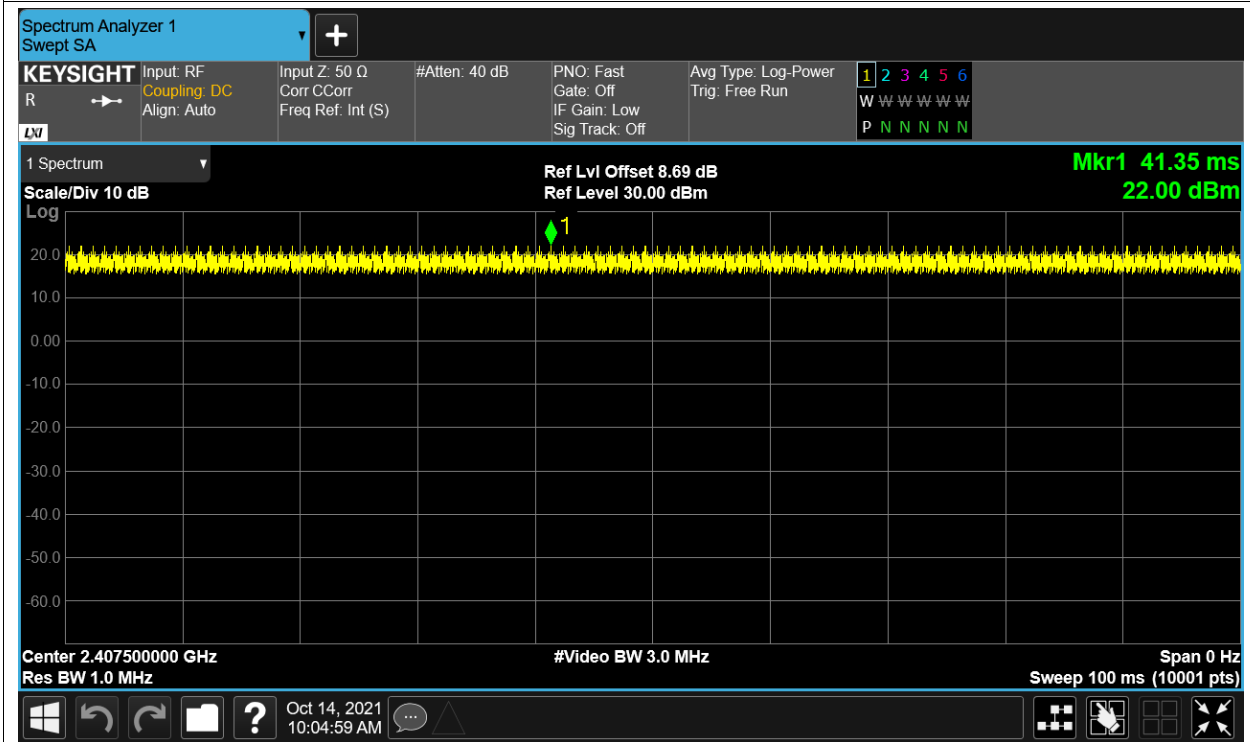

Duty Cycle NVNT 2.4G-1.4M-QPSK 2475.5MHz Ant1

Duty Cycle NVNT 2.4G-10M-16QAM 2407.5MHz Ant1

Duty Cycle NVNT 2.4G-10M-16QAM 2439.5MHz Ant1

Duty Cycle NVNT 2.4G-10M-16QAM 2471.5MHz Ant1

Duty Cycle NVNT 2.4G-10M-QPSK 2407.5MHz Ant1