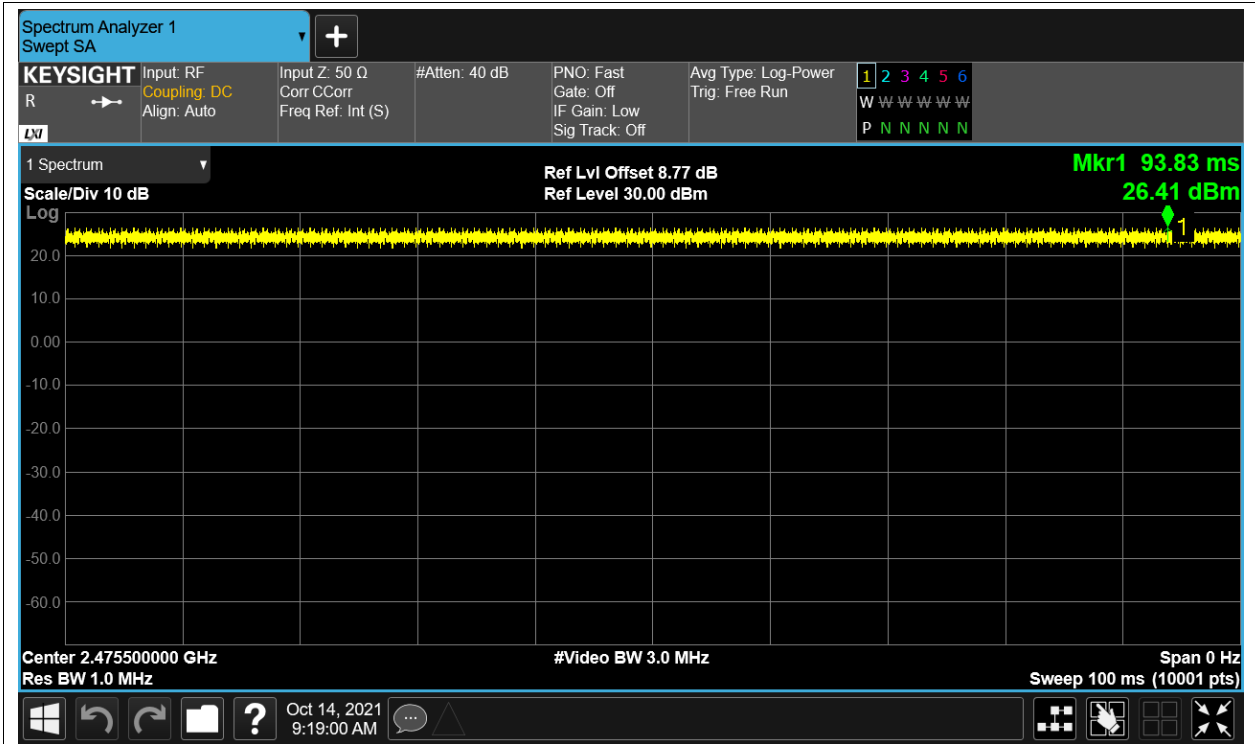

Test Graphs

Duty Cycle NVNT 2.4G-1.4M-16QAM 2403.5MHz Ant1

Duty Cycle NVNT 2.4G-1.4M-16QAM 2439.5MHz Ant1

Duty Cycle NVNT 2.4G-1.4M-16QAM 2475.5MHz Ant1

Duty Cycle NVNT 2.4G-1.4M-QPSK 2403.5MHz Ant1

Duty Cycle NVNT 2.4G-1.4M-QPSK 2439.5MHz Ant1