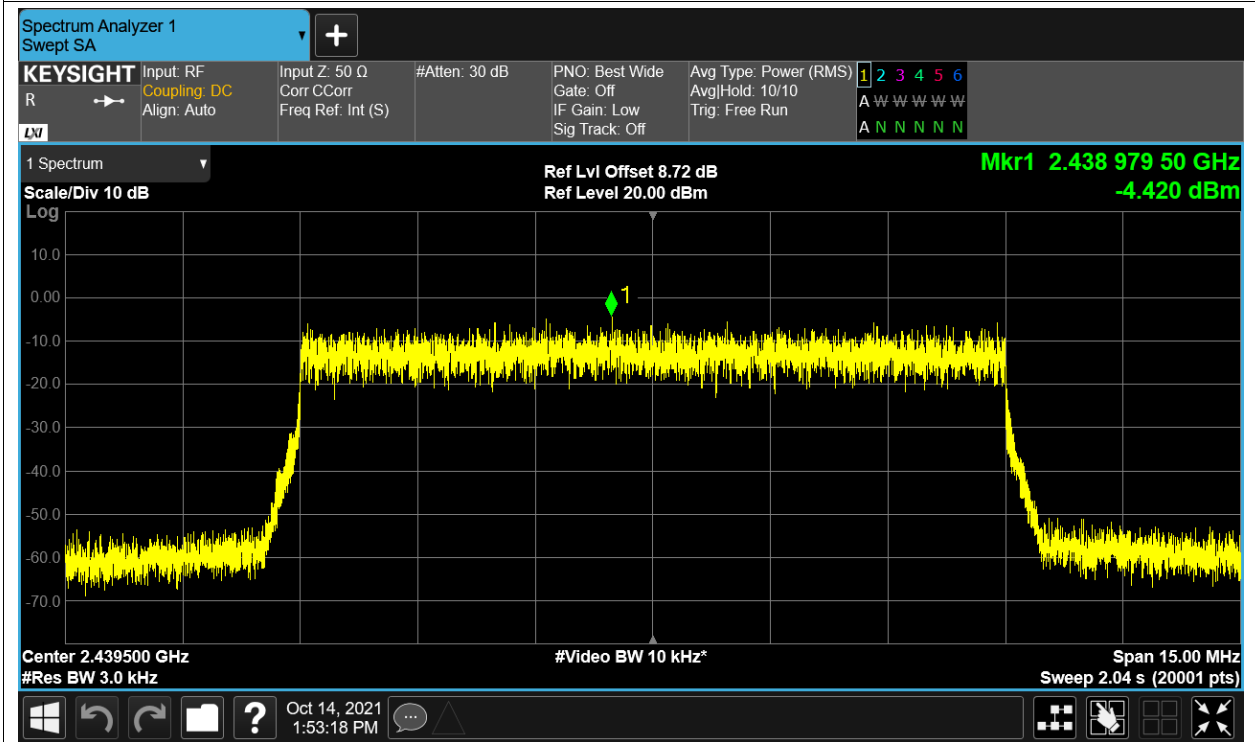

OBW NVNT 2.4G-20M-QPSK 2412.5MHz Ant1

OBW NVNT 2.4G-20M-QPSK 2436.5MHz Ant1

OBW NVNT 2.4G-20M-QPSK 2462.5MHz Ant1

Maximum Power Spectral Density Level

Condition	Mode	Frequency (MHz)	Antenna	Max PSD (dBm)	Limit (dBm)	Verdict
NVNT	2.4G-1.4M-16QAM	2403.5	Ant1	3.848	8	Pass
NVNT	2.4G-1.4M-16QAM	2439.5	Ant1	2.788	8	Pass
NVNT	2.4G-1.4M-16QAM	2475.5	Ant1	1.661	8	Pass
NVNT	2.4G-1.4M-QPSK	2403.5	Ant1	3.883	8	Pass
NVNT	2.4G-1.4M-QPSK	2439.5	Ant1	3.021	8	Pass
NVNT	2.4G-1.4M-QPSK	2475.5	Ant1	3.808	8	Pass
NVNT	2.4G-10M-16QAM	2407.5	Ant1	-5.92	8	Pass
NVNT	2.4G-10M-16QAM	2439.5	Ant1	-4.42	8	Pass
NVNT	2.4G-10M-16QAM	2471.5	Ant1	-6.159	8	Pass
NVNT	2.4G-10M-QPSK	2407.5	Ant1	-5.559	8	Pass
NVNT	2.4G-10M-QPSK	2439.5	Ant1	-6.342	8	Pass
NVNT	2.4G-10M-QPSK	2471.5	Ant1	-6.727	8	Pass
NVNT	2.4G-20M-16QAM	2412.5	Ant1	-9.735	8	Pass
NVNT	2.4G-20M-16QAM	2436.5	Ant1	-11.239	8	Pass
NVNT	2.4G-20M-16QAM	2462.5	Ant1	-9.451	8	Pass
NVNT	2.4G-20M-QPSK	2412.5	Ant1	-9.629	8	Pass
NVNT	2.4G-20M-QPSK	2436.5	Ant1	-10.793	8	Pass
NVNT	2.4G-20M-QPSK	2462.5	Ant1	-9.695	8	Pass

Test Graphs

PSD NVNT 2.4G-1.4M-16QAM 2403.5MHz Ant1

PSD NVNT 2.4G-1.4M-16QAM 2439.5MHz Ant1

PSD NVNT 2.4G-1.4M-16QAM 2475.5MHz Ant1

PSD NVNT 2.4G-1.4M-QPSK 2403.5MHz Ant1

PSD NVNT 2.4G-1.4M-QPSK 2439.5MHz Ant1

PSD NVNT 2.4G-1.4M-QPSK 2475.5MHz Ant1

PSD NVNT 2.4G-10M-16QAM 2407.5MHz Ant1

PSD NVNT 2.4G-10M-16QAM 2439.5MHz Ant1

PSD NVNT 2.4G-10M-16QAM 2471.5MHz Ant1

PSD NVNT 2.4G-10M-QPSK 2407.5MHz Ant1

PSD NVNT 2.4G-10M-QPSK 2439.5MHz Ant1