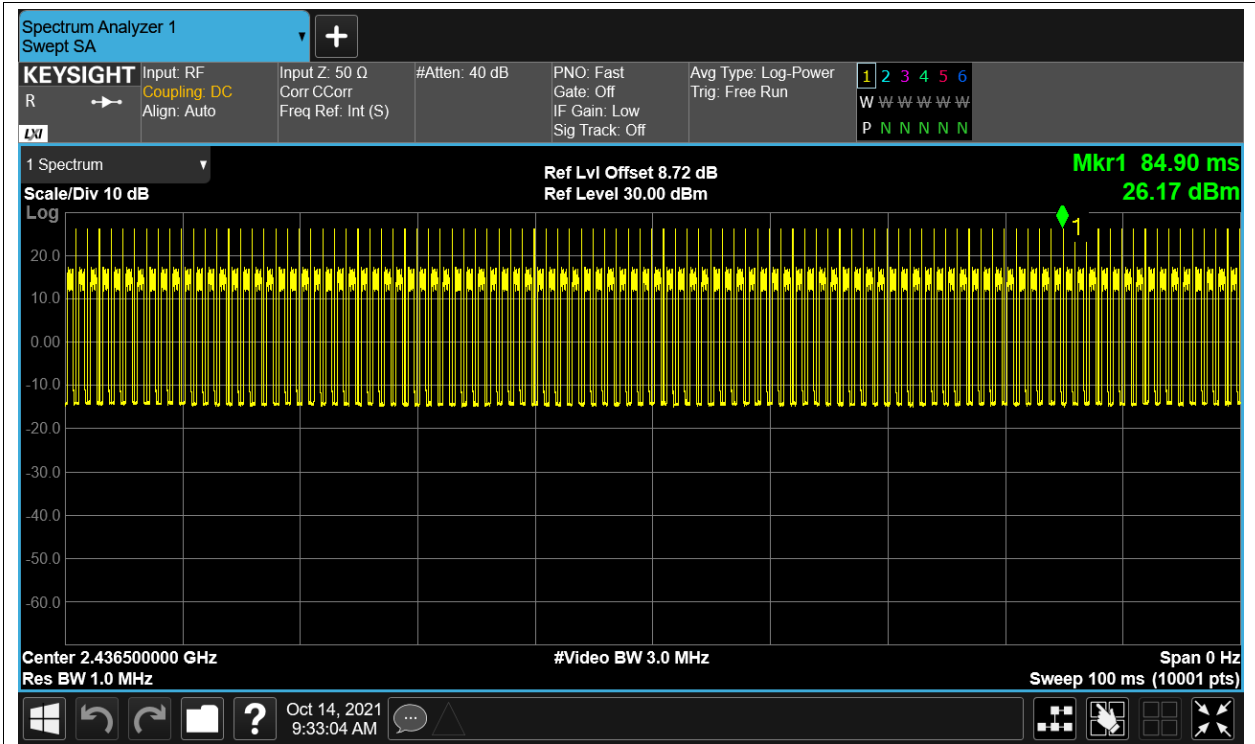

Duty Cycle NVNT 2.4G-20M-QPSK 2436.5MHz Ant1