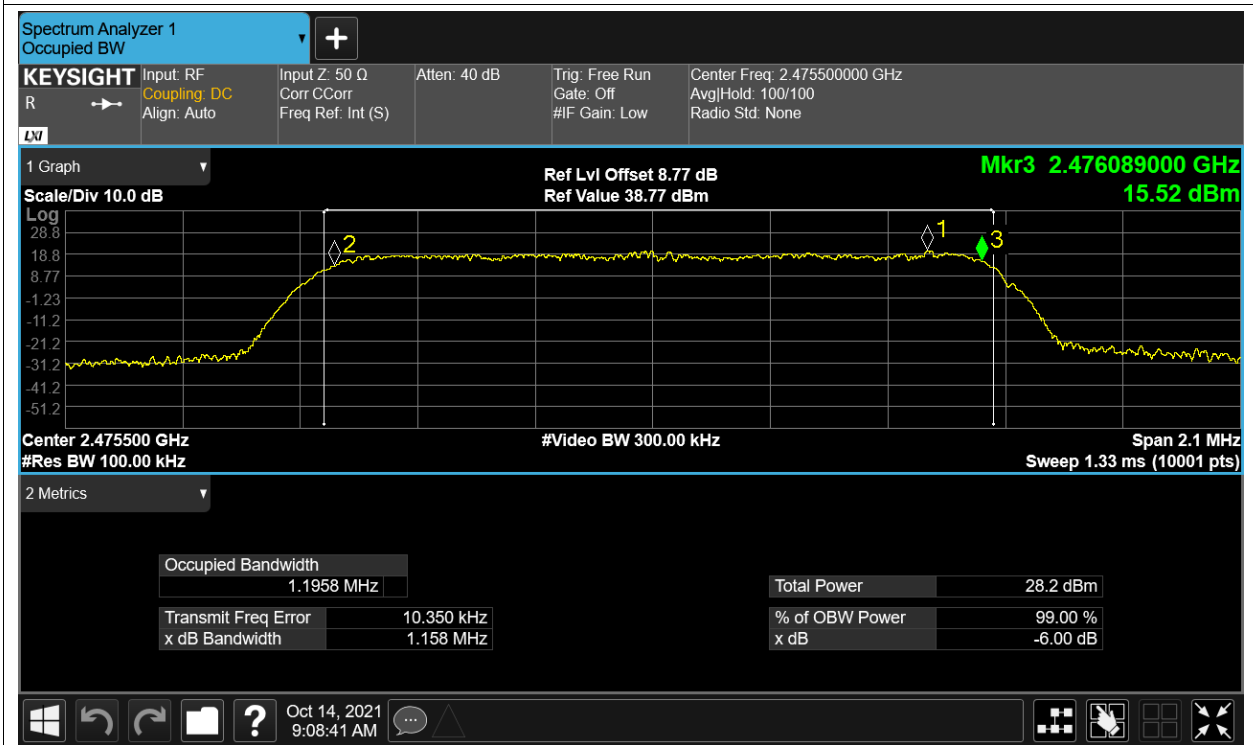

-6dB Bandwidth NVNT 2.4G-1.4M-QPSK 2475.5MHz Ant1