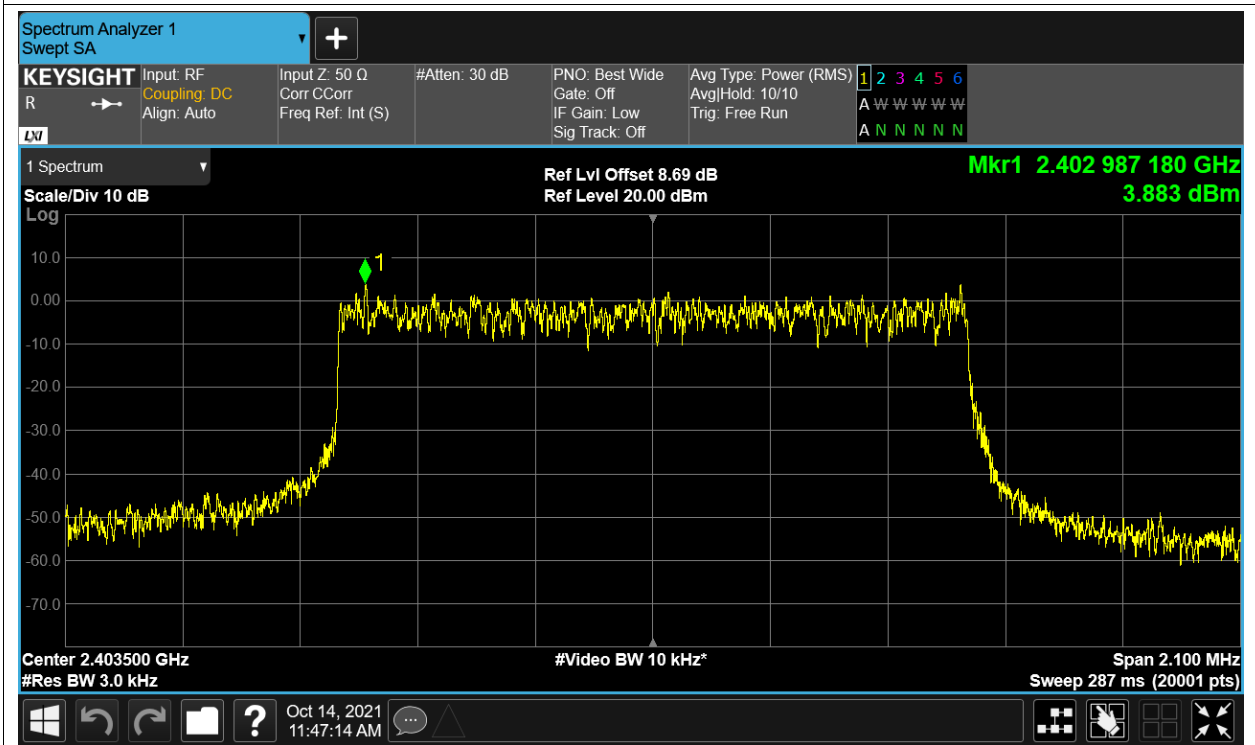

OBW NVNT 2.4G-20M-QPSK 2412.5MHz Ant1

OBW NVNT 2.4G-20M-QPSK 2436.5MHz Ant1

OBW NVNT 2.4G-20M-QPSK 2462.5MHz Ant1

Maximum Power Spectral Density Level

Condition	Mode	Frequency (MHz)	Antenna	Max PSD (dBm)	Limit (dBm)	Verdict
NVNT	2.4G-1.4M-16QAM	2403.5	Ant1	3.848	8	Pass
NVNT	2.4G-1.4M-16QAM	2439.5	Ant1	2.788	8	Pass
NVNT	2.4G-1.4M-16QAM	2475.5	Ant1	1.661	8	Pass
NVNT	2.4G-1.4M-QPSK	2403.5	Ant1	3.883	8	Pass
NVNT	2.4G-1.4M-QPSK	2439.5	Ant1	3.021	8	Pass
NVNT	2.4G-1.4M-QPSK	2475.5	Ant1	3.808	8	Pass
NVNT	2.4G-10M-16QAM	2407.5	Ant1	-5.92	8	Pass
NVNT	2.4G-10M-16QAM	2439.5	Ant1	-4.42	8	Pass
NVNT	2.4G-10M-16QAM	2471.5	Ant1	-6.159	8	Pass
NVNT	2.4G-10M-QPSK	2407.5	Ant1	-5.559	8	Pass
NVNT	2.4G-10M-QPSK	2439.5	Ant1	-6.342	8	Pass
NVNT	2.4G-10M-QPSK	2471.5	Ant1	-6.727	8	Pass
NVNT	2.4G-20M-16QAM	2412.5	Ant1	-9.735	8	Pass
NVNT	2.4G-20M-16QAM	2436.5	Ant1	-11.239	8	Pass
NVNT	2.4G-20M-16QAM	2462.5	Ant1	-9.451	8	Pass
NVNT	2.4G-20M-QPSK	2412.5	Ant1	-9.629	8	Pass
NVNT	2.4G-20M-QPSK	2436.5	Ant1	-10.793	8	Pass
NVNT	2.4G-20M-QPSK	2462.5	Ant1	-9.695	8	Pass

Test Graphs

PSD NVNT 2.4G-1.4M-16QAM 2403.5MHz Ant1

PSD NVNT 2.4G-1.4M-16QAM 2439.5MHz Ant1

PSD NVNT 2.4G-1.4M-16QAM 2475.5MHz Ant1

PSD NVNT 2.4G-1.4M-QPSK 2403.5MHz Ant1

PSD NVNT 2.4G-1.4M-QPSK 2439.5MHz Ant1

PSD NVNT 2.4G-1.4M-QPSK 2475.5MHz Ant1

PSD NVNT 2.4G-10M-16QAM 2407.5MHz Ant1

PSD NVNT 2.4G-10M-16QAM 2439.5MHz Ant1

PSD NVNT 2.4G-10M-16QAM 2471.5MHz Ant1

PSD NVNT 2.4G-10M-QPSK 2407.5MHz Ant1

PSD NVNT 2.4G-10M-QPSK 2439.5MHz Ant1