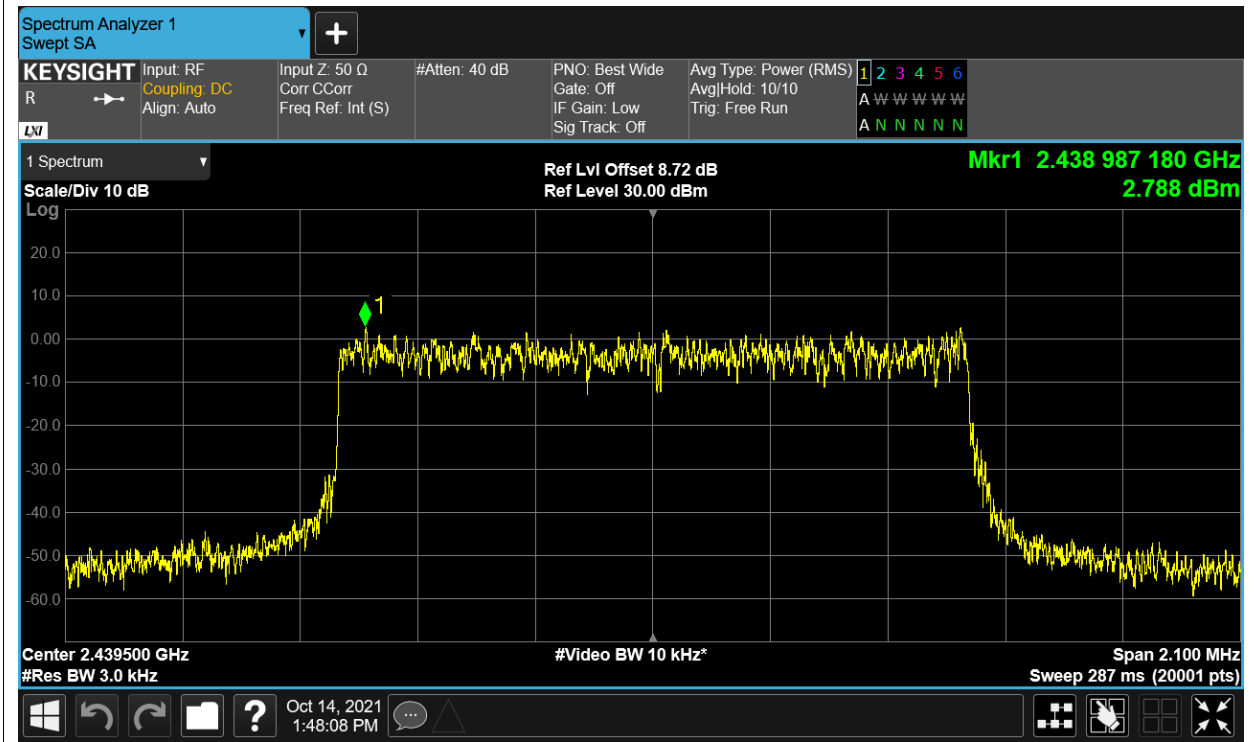

OBW NVNT 2.4G-10M-QPSK 2407.5MHz Ant1

OBW NVNT 2.4G-10M-QPSK 2439.5MHz Ant1

OBW NVNT 2.4G-10M-QPSK 2471.5MHz Ant1

OBW NVNT 2.4G-20M-16QAM 2412.5MHz Ant1

OBW NVNT 2.4G-20M-16QAM 2436.5MHz Ant1

OBW NVNT 2.4G-20M-16QAM 2462.5MHz Ant1

OBW NVNT 2.4G-20M-QPSK 2412.5MHz Ant1

OBW NVNT 2.4G-20M-QPSK 2436.5MHz Ant1

OBW NVNT 2.4G-20M-QPSK 2462.5MHz Ant1

Maximum Power Spectral Density Level

Condition	Mode	Frequency (MHz)	Antenna	Max PSD (dBm)	Limit (dBm)	Verdict
NVNT	2.4G-1.4M-16QAM	2403.5	Ant1	3.848	8	Pass
NVNT	2.4G-1.4M-16QAM	2439.5	Ant1	2.788	8	Pass
NVNT	2.4G-1.4M-16QAM	2475.5	Ant1	1.661	8	Pass
NVNT	2.4G-1.4M-QPSK	2403.5	Ant1	3.883	8	Pass
NVNT	2.4G-1.4M-QPSK	2439.5	Ant1	3.021	8	Pass
NVNT	2.4G-1.4M-QPSK	2475.5	Ant1	3.808	8	Pass
NVNT	2.4G-10M-16QAM	2407.5	Ant1	-5.92	8	Pass
NVNT	2.4G-10M-16QAM	2439.5	Ant1	-4.42	8	Pass
NVNT	2.4G-10M-16QAM	2471.5	Ant1	-6.159	8	Pass
NVNT	2.4G-10M-QPSK	2407.5	Ant1	-5.559	8	Pass
NVNT	2.4G-10M-QPSK	2439.5	Ant1	-6.342	8	Pass
NVNT	2.4G-10M-QPSK	2471.5	Ant1	-6.727	8	Pass
NVNT	2.4G-20M-16QAM	2412.5	Ant1	-9.735	8	Pass
NVNT	2.4G-20M-16QAM	2436.5	Ant1	-11.239	8	Pass
NVNT	2.4G-20M-16QAM	2462.5	Ant1	-9.451	8	Pass
NVNT	2.4G-20M-QPSK	2412.5	Ant1	-9.629	8	Pass
NVNT	2.4G-20M-QPSK	2436.5	Ant1	-10.793	8	Pass
NVNT	2.4G-20M-QPSK	2462.5	Ant1	-9.695	8	Pass

Test Graphs

PSD NVNT 2.4G-1.4M-16QAM 2403.5MHz Ant1

PSD NVNT 2.4G-1.4M-16QAM 2439.5MHz Ant1

PSD NVNT 2.4G-1.4M-16QAM 2475.5MHz Ant1

PSD NVNT 2.4G-1.4M-QPSK 2403.5MHz Ant1

PSD NVNT 2.4G-1.4M-QPSK 2439.5MHz Ant1

PSD NVNT 2.4G-1.4M-QPSK 2475.5MHz Ant1

PSD NVNT 2.4G-10M-16QAM 2407.5MHz Ant1

PSD NVNT 2.4G-10M-16QAM 2439.5MHz Ant1

PSD NVNT 2.4G-10M-16QAM 2471.5MHz Ant1

PSD NVNT 2.4G-10M-QPSK 2407.5MHz Ant1

PSD NVNT 2.4G-10M-QPSK 2439.5MHz Ant1