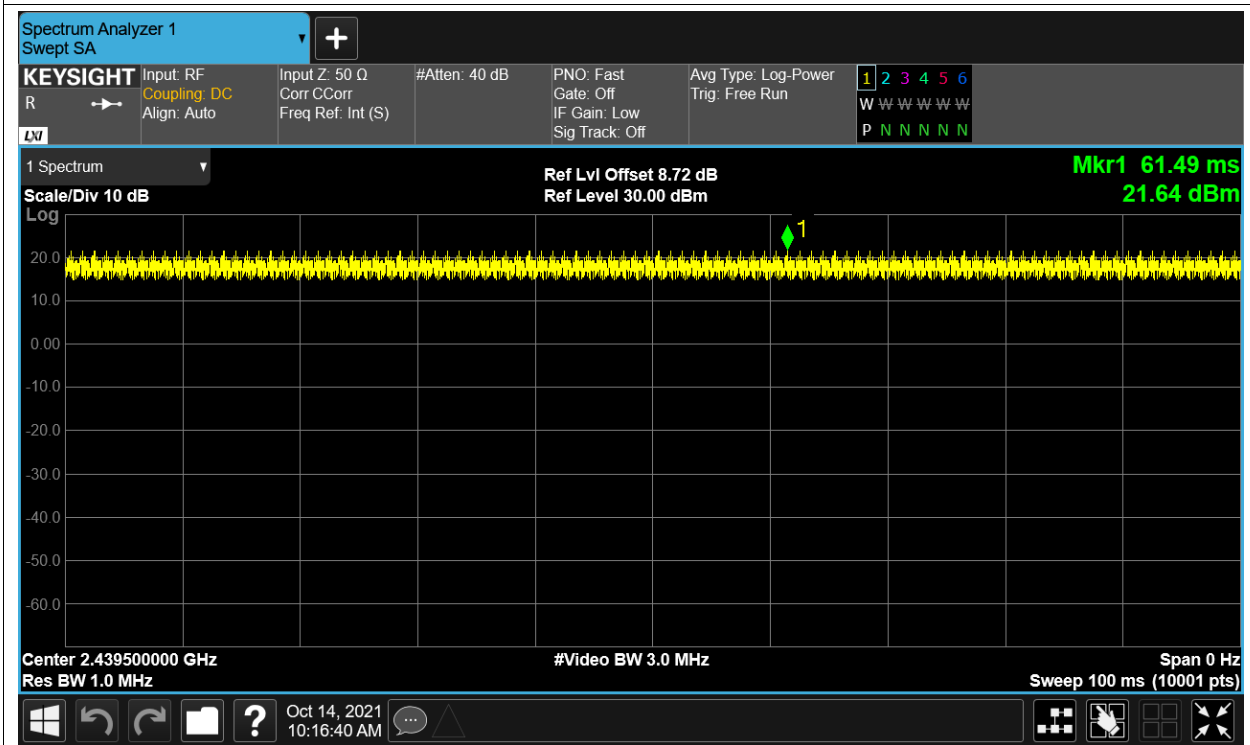

Duty Cycle NVNT 2.4G-10M-16QAM 2439.5MHz Ant1