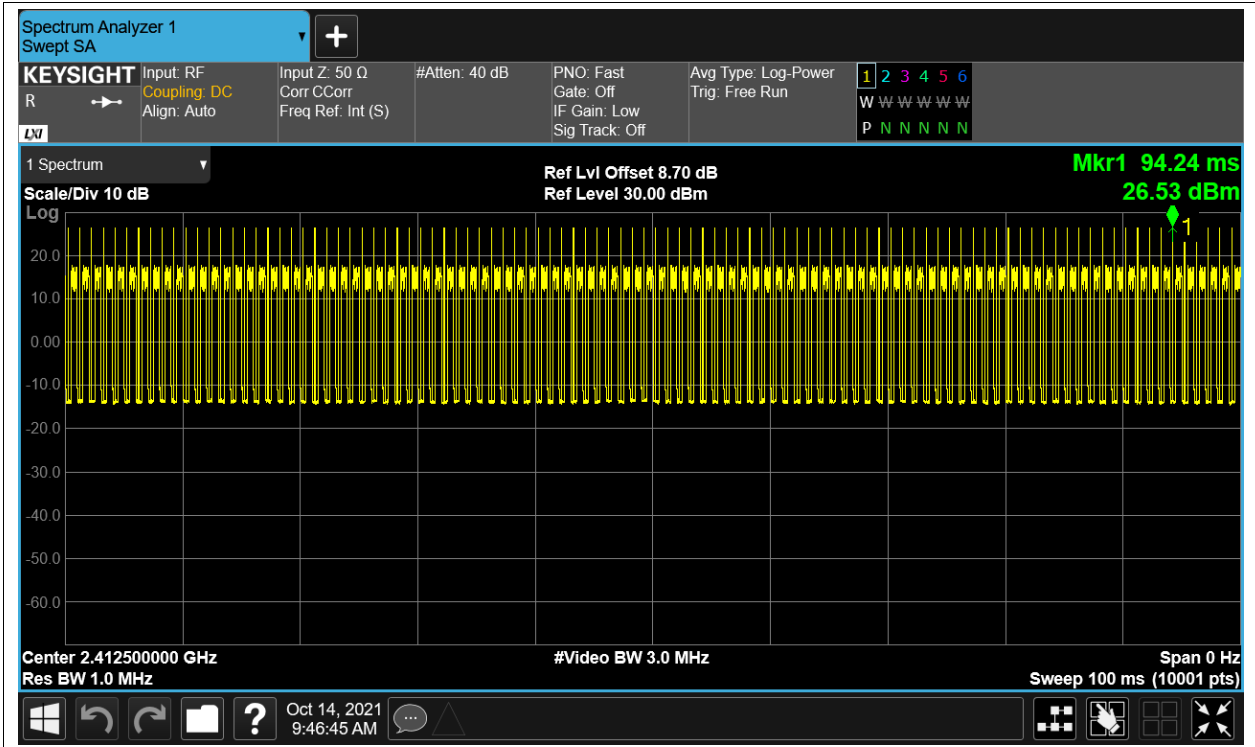

Duty Cycle NVNT 2.4G-20M-16QAM 2412.5MHz Ant1