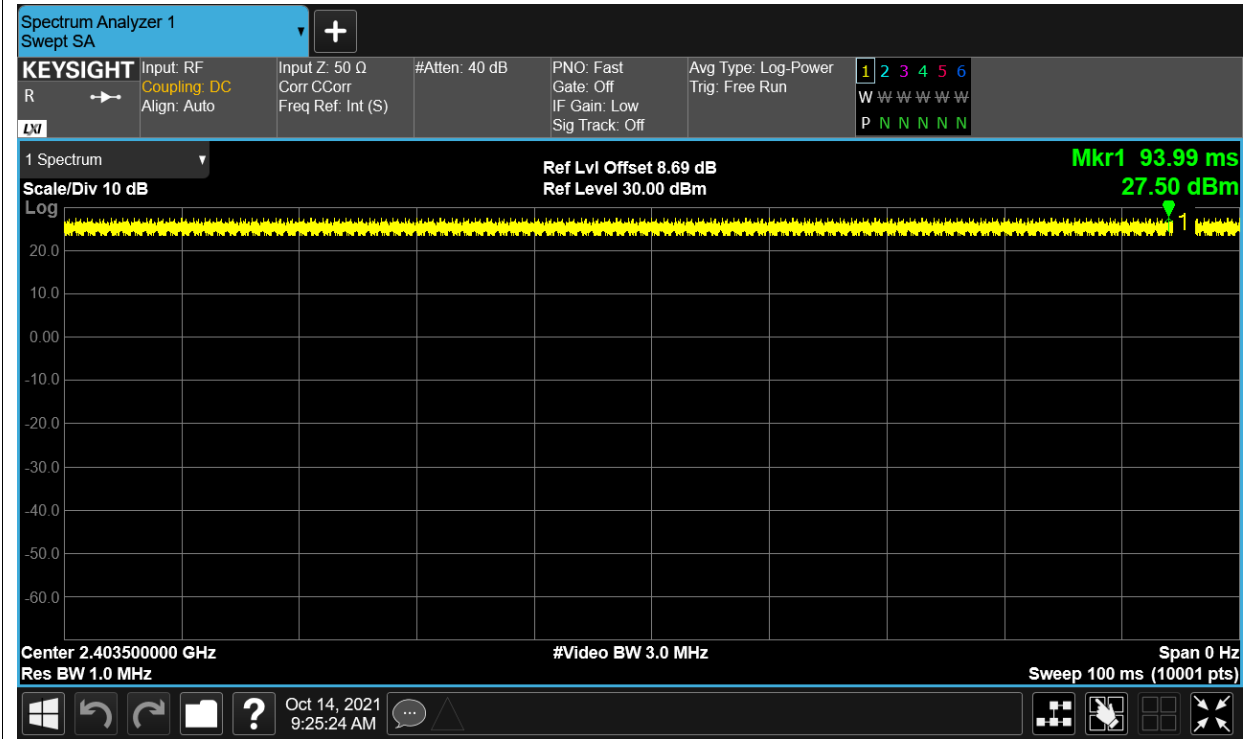

Test Graphs

Duty Cycle NVNT 2.4G-1.4M-16QAM 2403.5MHz Ant1