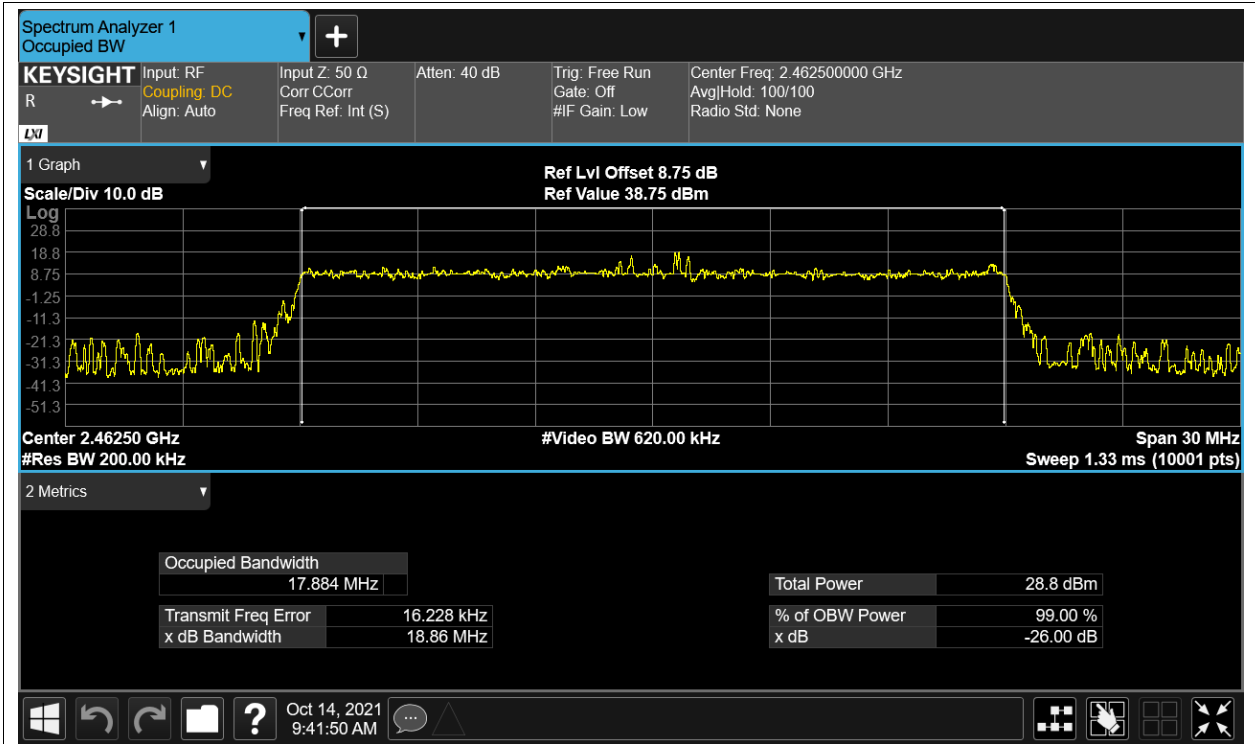

OBW NVNT 2.4G-10M-QPSK 2407.5MHz Ant1

OBW NVNT 2.4G-10M-QPSK 2439.5MHz Ant1

OBW NVNT 2.4G-10M-QPSK 2471.5MHz Ant1

OBW NVNT 2.4G-20M-16QAM 2412.5MHz Ant1

OBW NVNT 2.4G-20M-16QAM 2436.5MHz Ant1

OBW NVNT 2.4G-20M-16QAM 2462.5MHz Ant1

OBW NVNT 2.4G-20M-QPSK 2412.5MHz Ant1

OBW NVNT 2.4G-20M-QPSK 2436.5MHz Ant1

OBW NVNT 2.4G-20M-QPSK 2462.5MHz Ant1

Maximum Power Spectral Density Level

Condition	Mode	Frequency (MHz)	Antenna	Max PSD (dBm)	Limit (dBm)	Verdict
NVNT	2.4G-1.4M-16QAM	2403.5	Ant1	3.848	8	Pass
NVNT	2.4G-1.4M-16QAM	2439.5	Ant1	2.788	8	Pass
NVNT	2.4G-1.4M-16QAM	2475.5	Ant1	1.661	8	Pass
NVNT	2.4G-1.4M-QPSK	2403.5	Ant1	3.883	8	Pass
NVNT	2.4G-1.4M-QPSK	2439.5	Ant1	3.021	8	Pass
NVNT	2.4G-1.4M-QPSK	2475.5	Ant1	3.808	8	Pass
NVNT	2.4G-10M-16QAM	2407.5	Ant1	-5.92	8	Pass
NVNT	2.4G-10M-16QAM	2439.5	Ant1	-4.42	8	Pass
NVNT	2.4G-10M-16QAM	2471.5	Ant1	-6.159	8	Pass
NVNT	2.4G-10M-QPSK	2407.5	Ant1	-5.559	8	Pass
NVNT	2.4G-10M-QPSK	2439.5	Ant1	-6.342	8	Pass
NVNT	2.4G-10M-QPSK	2471.5	Ant1	-6.727	8	Pass
NVNT	2.4G-20M-16QAM	2412.5	Ant1	-9.735	8	Pass
NVNT	2.4G-20M-16QAM	2436.5	Ant1	-11.239	8	Pass
NVNT	2.4G-20M-16QAM	2462.5	Ant1	-9.451	8	Pass
NVNT	2.4G-20M-QPSK	2412.5	Ant1	-9.629	8	Pass
NVNT	2.4G-20M-QPSK	2436.5	Ant1	-10.793	8	Pass
NVNT	2.4G-20M-QPSK	2462.5	Ant1	-9.695	8	Pass