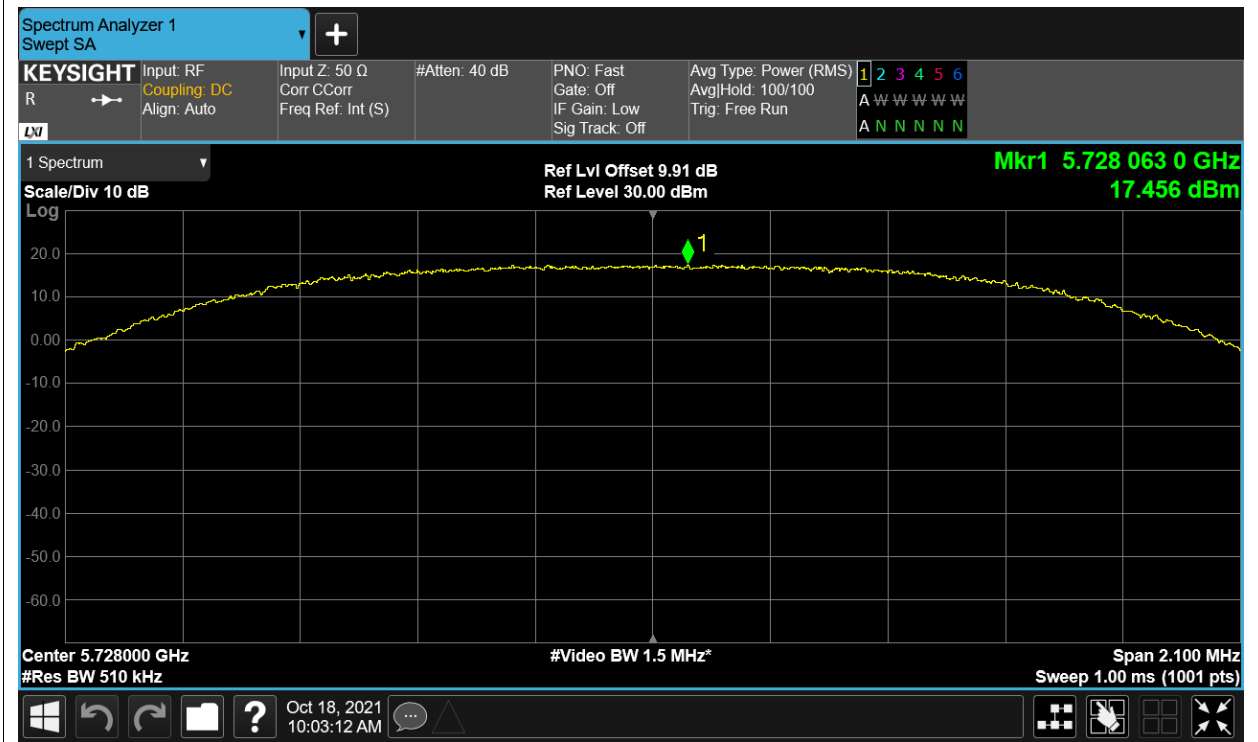

OBW NVNT 5.8G-20M-QPSK 5738MHz Ant1

OBW NVNT 5.8G-20M-QPSK 5789MHz Ant1

OBW NVNT 5.8G-20M-QPSK 5839MHz Ant1

## Maximum Power Spectral Density Level

Condition	Mode	Frequency (MHz)	Antenna	Max PSD (dBm)	Limit (dBm)	Verdict
NVNT	5.8G-1.4M-16QAM	5728	Ant1	17.456	30	Pass
NVNT	5.8G-1.4M-16QAM	5788	Ant1	17.104	30	Pass
NVNT	5.8G-1.4M-16QAM	5847	Ant1	16.542	30	Pass
NVNT	5.8G-1.4M-QPSK	5728	Ant1	17.472	30	Pass
NVNT	5.8G-1.4M-QPSK	5788	Ant1	16.921	30	Pass
NVNT	5.8G-1.4M-QPSK	5847	Ant1	16.455	30	Pass
NVNT	5.8G-10M-16QAM	5733	Ant1	8.257	30	Pass
NVNT	5.8G-10M-16QAM	5788	Ant1	8.388	30	Pass
NVNT	5.8G-10M-16QAM	5842	Ant1	7.462	30	Pass
NVNT	5.8G-10M-QPSK	5733	Ant1	8.573	30	Pass
NVNT	5.8G-10M-QPSK	5788	Ant1	7.9	30	Pass
NVNT	5.8G-10M-QPSK	5842	Ant1	7.463	30	Pass
NVNT	5.8G-20M-16QAM	5738	Ant1	5.357	30	Pass
NVNT	5.8G-20M-16QAM	5789	Ant1	10.304	30	Pass
NVNT	5.8G-20M-16QAM	5839	Ant1	9.353	30	Pass
NVNT	5.8G-20M-QPSK	5738	Ant1	4.604	30	Pass
NVNT	5.8G-20M-QPSK	5789	Ant1	10.192	30	Pass
NVNT	5.8G-20M-QPSK	5839	Ant1	8.821	30	Pass

Test Graphs

PSD NVNT 5.8G-1.4M-16QAM 5728MHz Ant1

PSD NVNT 5.8G-1.4M-16QAM 5788MHz Ant1

PSD NVNT 5.8G-1.4M-16QAM 5847MHz Ant1

PSD NVNT 5.8G-1.4M-QPSK 5728MHz Ant1

PSD NVNT 5.8G-1.4M-QPSK 5788MHz Ant1

PSD NVNT 5.8G-1.4M-QPSK 5847MHz Ant1