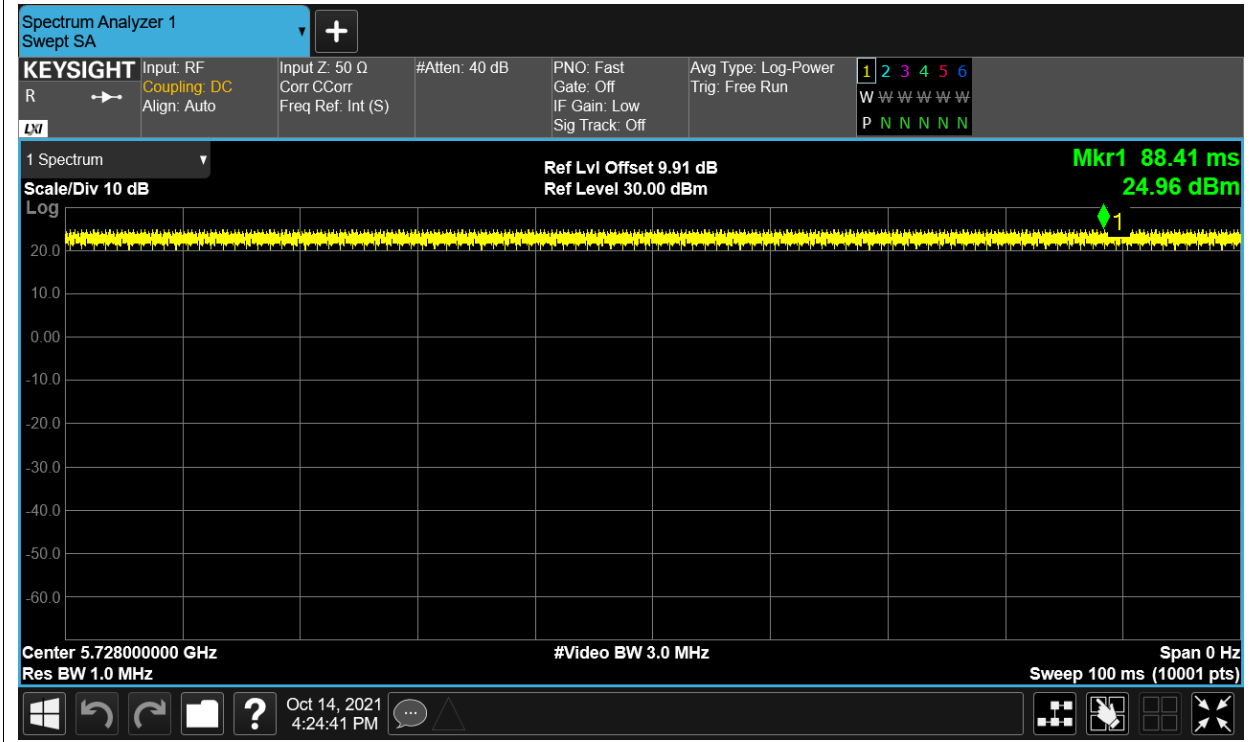

Test Graphs

Duty Cycle NVNT 5.8G-1.4M-16QAM 5728MHz Ant1