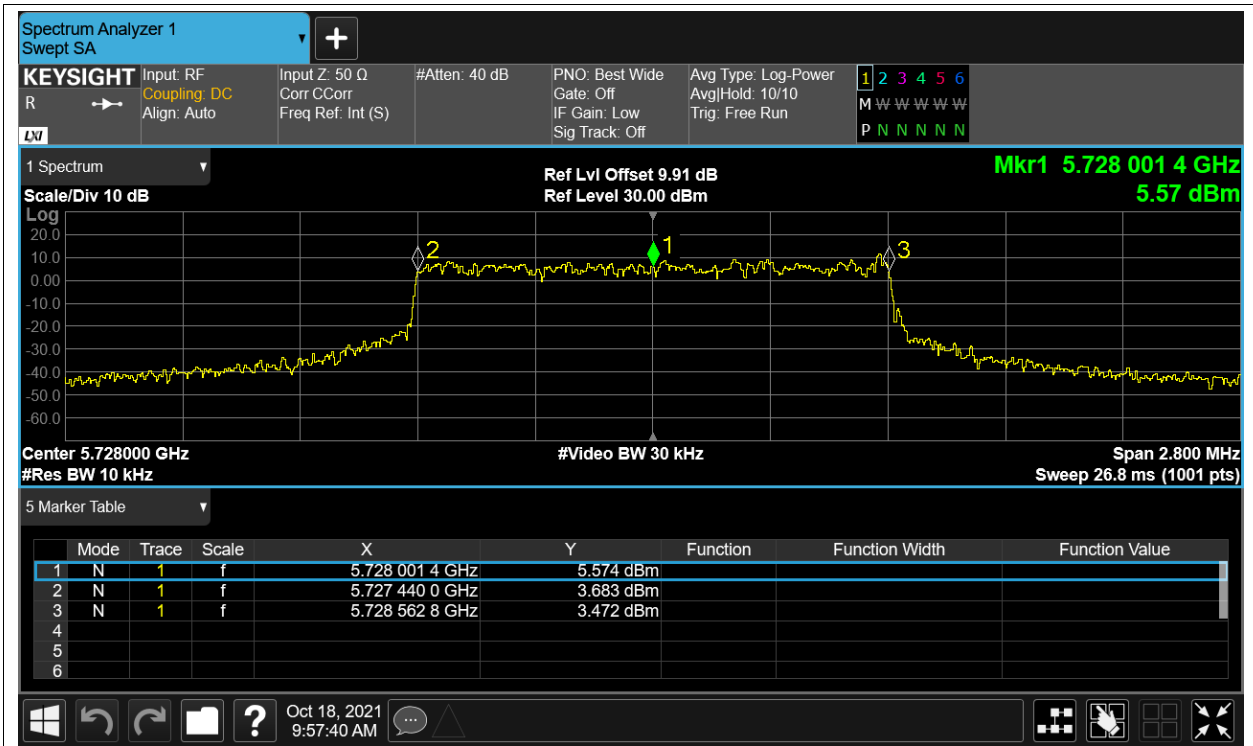

Test Graphs

Freq. Stability HVHT 5.8G-1.4M-16QAM 5728MHz Ant1

Freq. Stability HVLT 5.8G-1.4M-16QAM 5728MHz Ant1

Freq. Stability LVHT 5.8G-1.4M-16QAM 5728MHz Ant1

Freq. Stability LVLT 5.8G-1.4M-16QAM 5728MHz Ant1

Freq. Stability NVNT 5.8G-1.4M-16QAM 5728MHz Ant1

Freq. Stability HVHT 5.8G-1.4M-QPSK 5728MHz Ant1

Freq. Stability HVLT 5.8G-1.4M-QPSK 5728MHz Ant1

Freq. Stability LVHT 5.8G-1.4M-QPSK 5728MHz Ant1

Freq. Stability LVLT 5.8G-1.4M-QPSK 5728MHz Ant1

Freq. Stability NVNT 5.8G-1.4M-QPSK 5728MHz Ant1

Freq. Stability HVHT 5.8G-10M-16QAM 5733MHz Ant1

Freq. Stability HVLT 5.8G-10M-16QAM 5733MHz Ant1

Freq. Stability LVHT 5.8G-10M-16QAM 5733MHz Ant1

Freq. Stability LVLT 5.8G-10M-16QAM 5733MHz Ant1