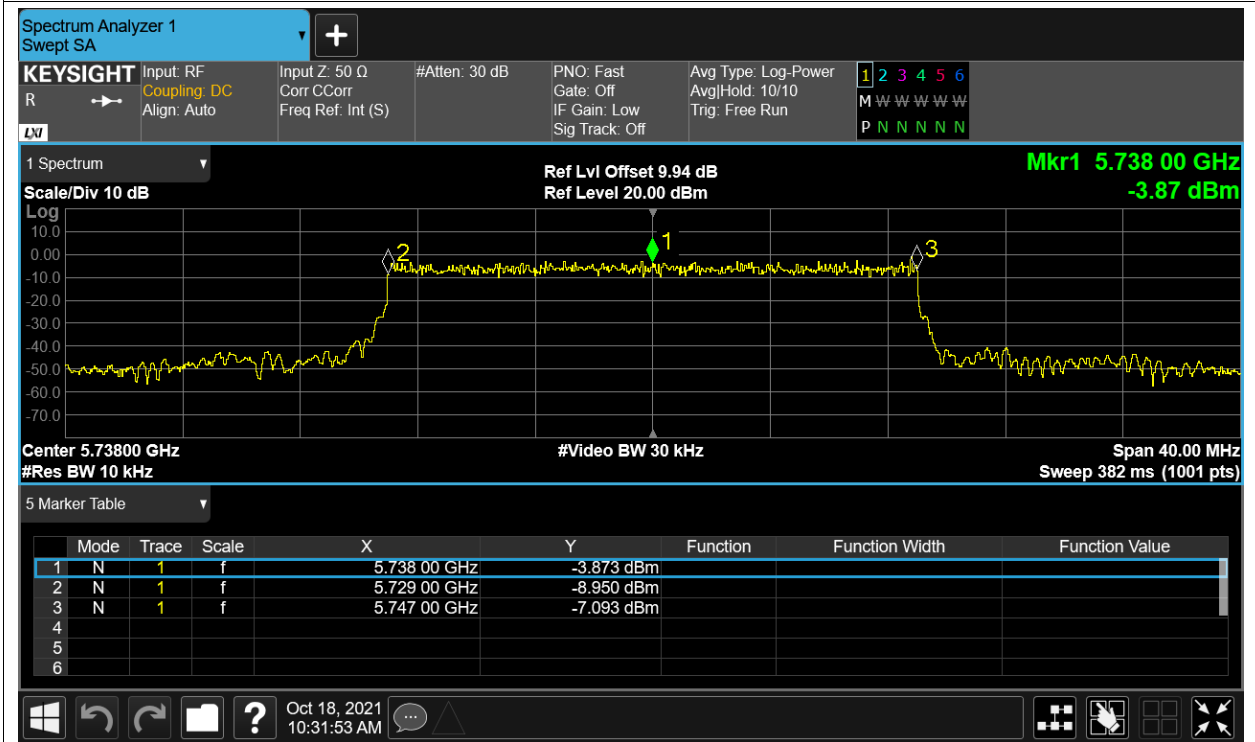

Freq. Stability NVNT 5.8G-10M-QPSK 5733MHz Ant1

Freq. Stability HVHT 5.8G-20M-16QAM 5738MHz Ant1

Freq. Stability HVL 5.8G-20M-16QAM 5738MHz Ant1

Freq. Stability LVHT 5.8G-20M-16QAM 5738MHz Ant1

Freq. Stability LVLT 5.8G-20M-16QAM 5738MHz Ant1

Freq. Stability NVNT 5.8G-20M-16QAM 5738MHz Ant1

Freq. Stability HVHT 5.8G-20M-QPSK 5738MHz Ant1

Freq. Stability HVLT 5.8G-20M-QPSK 5738MHz Ant1

Freq. Stability LVHT 5.8G-20M-QPSK 5738MHz Ant1

Freq. Stability LVLT 5.8G-20M-QPSK 5738MHz Ant1