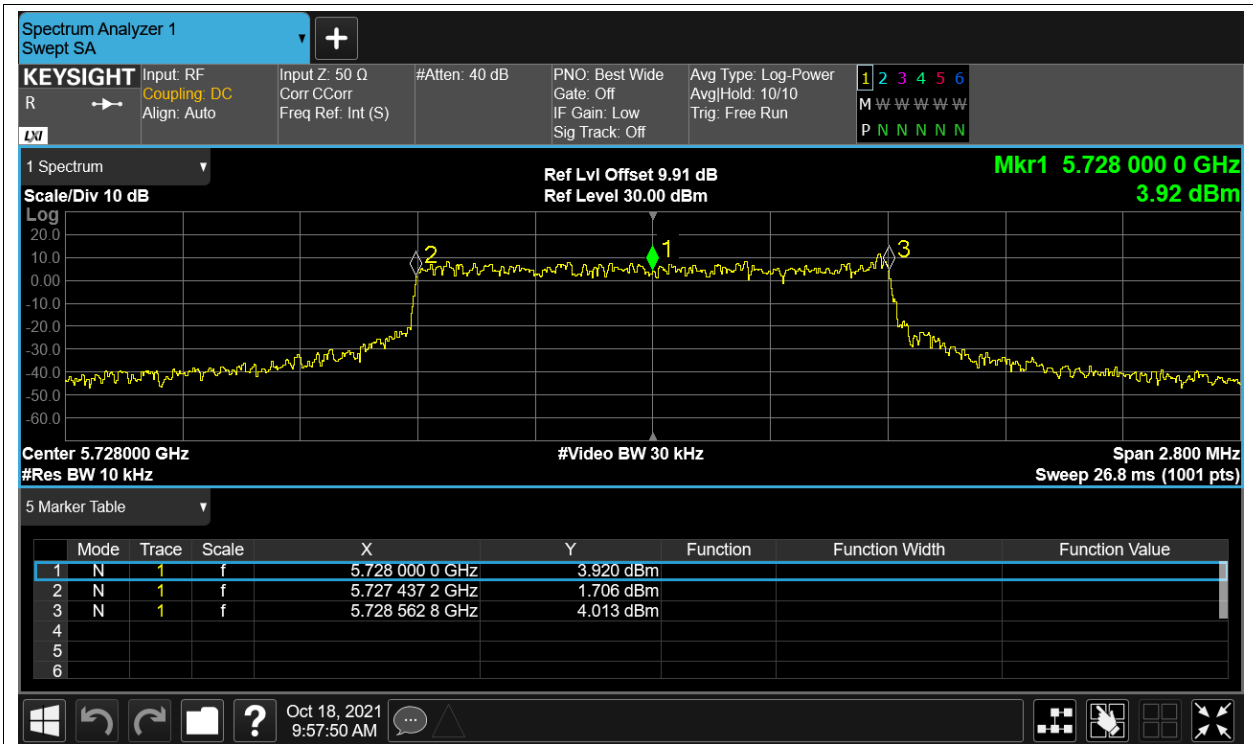

Test Graphs

Freq. Stability HVHT 5.8G-1.4M-16QAM 5728MHz Ant1

Freq. Stability HVLT 5.8G-1.4M-16QAM 5728MHz Ant1

Freq. Stability LVHT 5.8G-1.4M-16QAM 5728MHz Ant1

Freq. Stability LVLT 5.8G-1.4M-16QAM 5728MHz Ant1

Freq. Stability NVNT 5.8G-1.4M-16QAM 5728MHz Ant1

Freq. Stability HVHT 5.8G-1.4M-QPSK 5728MHz Ant1

Freq. Stability HVLT 5.8G-1.4M-QPSK 5728MHz Ant1

Freq. Stability LVHT 5.8G-1.4M-QPSK 5728MHz Ant1

Freq. Stability LVLT 5.8G-1.4M-QPSK 5728MHz Ant1