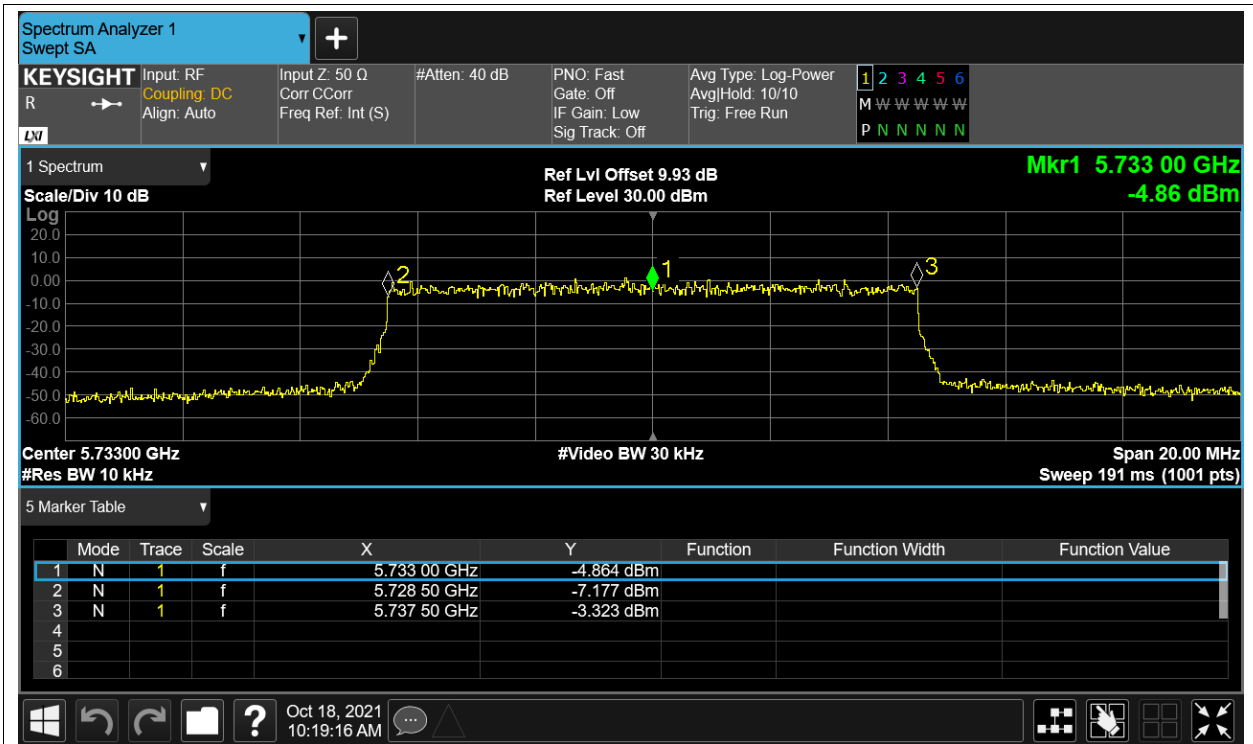

Freq. Stability NVNT 5.8G-1.4M-QPSK 5728MHz Ant1

Freq. Stability HVHT 5.8G-10M-16QAM 5733MHz Ant1

Freq. Stability HVLT 5.8G-10M-16QAM 5733MHz Ant1

Freq. Stability LVHT 5.8G-10M-16QAM 5733MHz Ant1

Freq. Stability LVLT 5.8G-10M-16QAM 5733MHz Ant1

Freq. Stability NVNT 5.8G-10M-16QAM 5733MHz Ant1

Freq. Stability HVHT 5.8G-10M-QPSK 5733MHz Ant1

Freq. Stability HVLT 5.8G-10M-QPSK 5733MHz Ant1

Freq. Stability LVHT 5.8G-10M-QPSK 5733MHz Ant1

Freq. Stability LVLT 5.8G-10M-QPSK 5733MHz Ant1