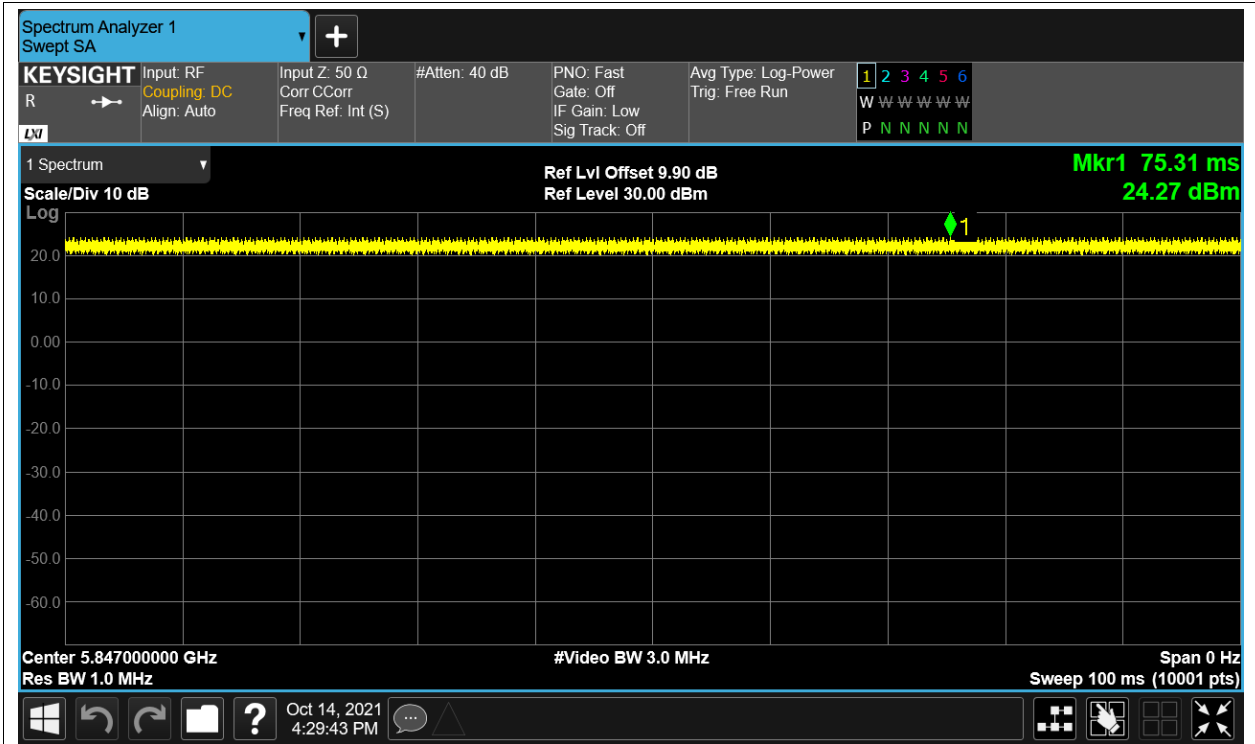

Test Graphs

Duty Cycle NVNT 5.8G-1.4M-16QAM 5728MHz Ant1

Duty Cycle NVNT 5.8G-1.4M-16QAM 5788MHz Ant1

Duty Cycle NVNT 5.8G-1.4M-16QAM 5847MHz Ant1

Duty Cycle NVNT 5.8G-1.4M-QPSK 5728MHz Ant1

Duty Cycle NVNT 5.8G-1.4M-QPSK 5788MHz Ant1