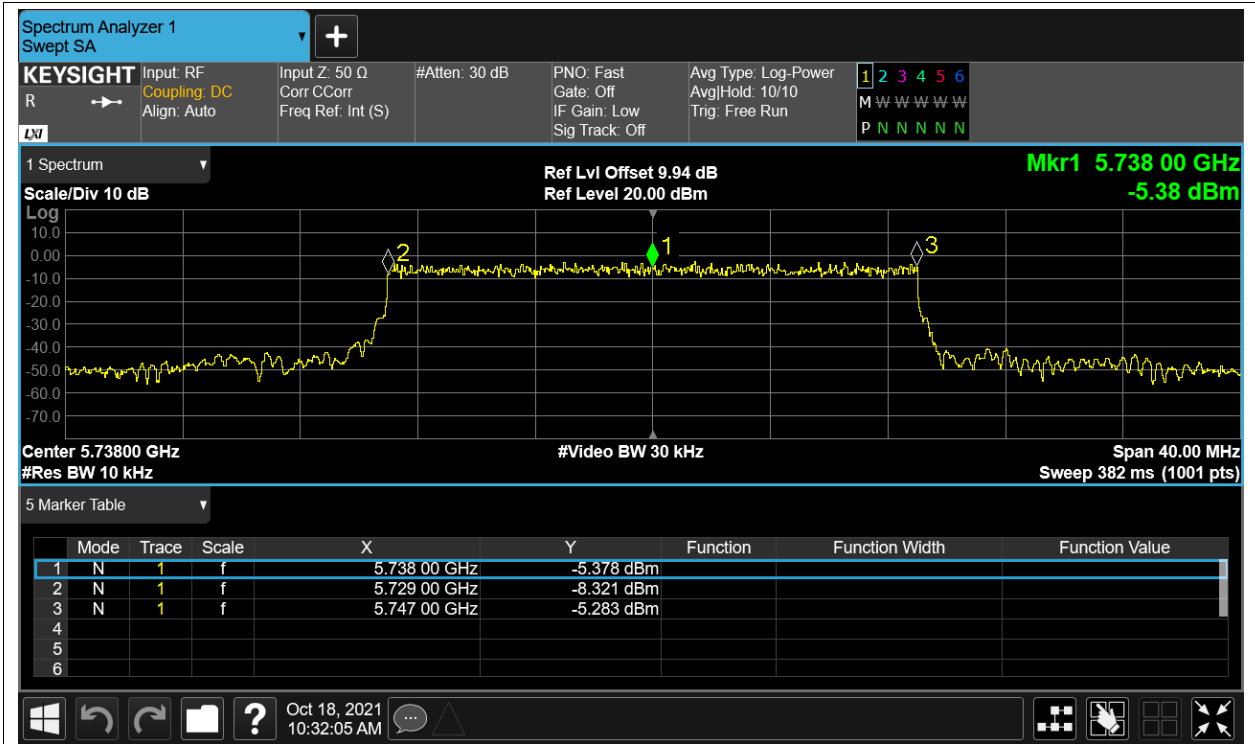

Freq. Stability NVNT 5.8G-10M-QPSK 5733MHz Ant1

Freq. Stability HVHT 5.8G-20M-16QAM 5738MHz Ant1

Freq. Stability HVL 5.8G-20M-16QAM 5738MHz Ant1

Freq. Stability LVHT 5.8G-20M-16QAM 5738MHz Ant1

Freq. Stability LVLT 5.8G-20M-16QAM 5738MHz Ant1

Freq. Stability NVNT 5.8G-20M-16QAM 5738MHz Ant1

Freq. Stability HVHT 5.8G-20M-QPSK 5738MHz Ant1

Freq. Stability HVLT 5.8G-20M-QPSK 5738MHz Ant1

Freq. Stability LVHT 5.8G-20M-QPSK 5738MHz Ant1

Freq. Stability LVLT 5.8G-20M-QPSK 5738MHz Ant1