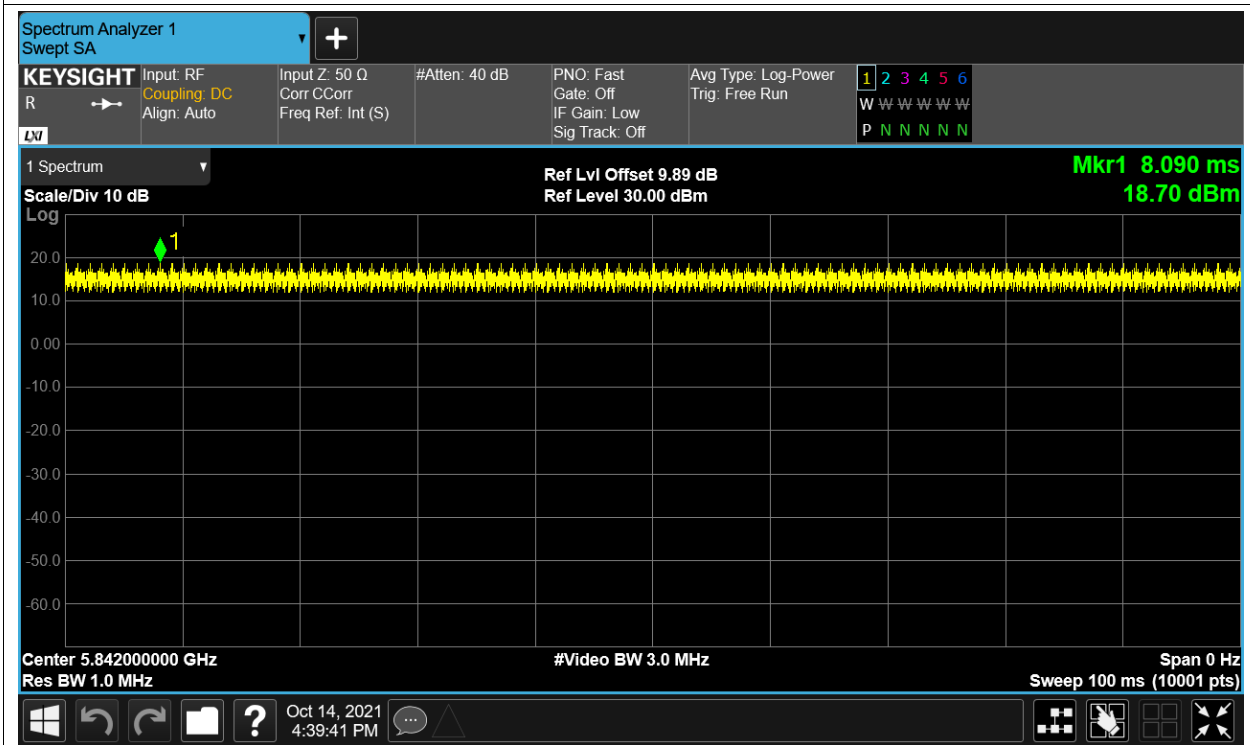

Duty Cycle NVNT 5.8G-10M-QPSK 5842MHz Ant1