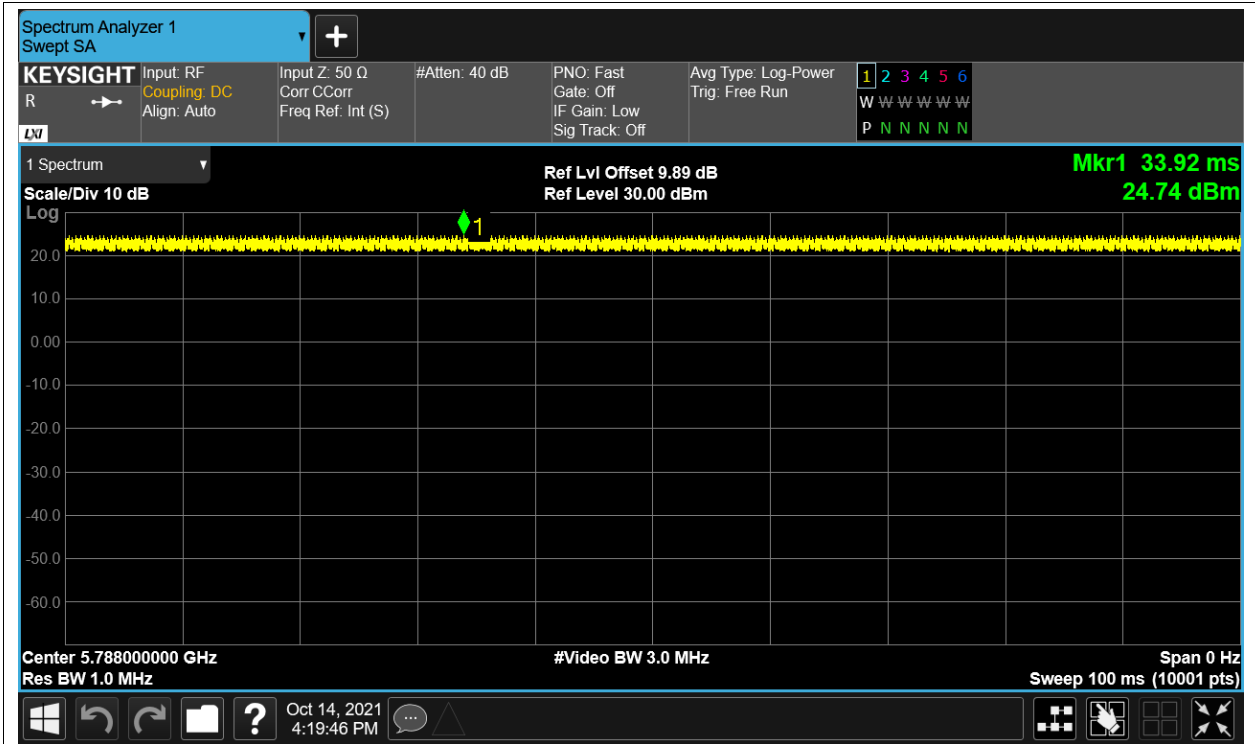

Test Graphs

Duty Cycle NVNT 5.8G-1.4M-16QAM 5728MHz Ant1

Duty Cycle NVNT 5.8G-1.4M-16QAM 5788MHz Ant1

Duty Cycle NVNT 5.8G-1.4M-16QAM 5847MHz Ant1

Duty Cycle NVNT 5.8G-1.4M-QPSK 5728MHz Ant1

Duty Cycle NVNT 5.8G-1.4M-QPSK 5788MHz Ant1