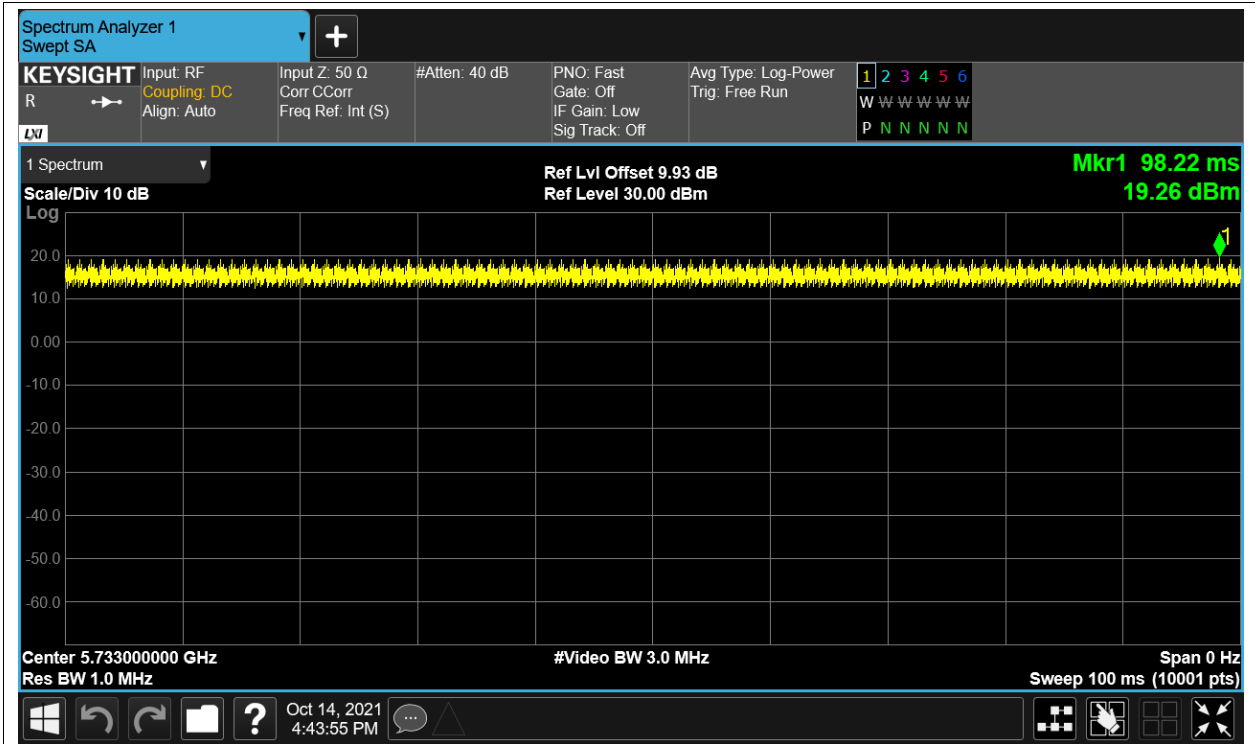

Duty Cycle NVNT 5.8G-10M-16QAM 5733MHz Ant1