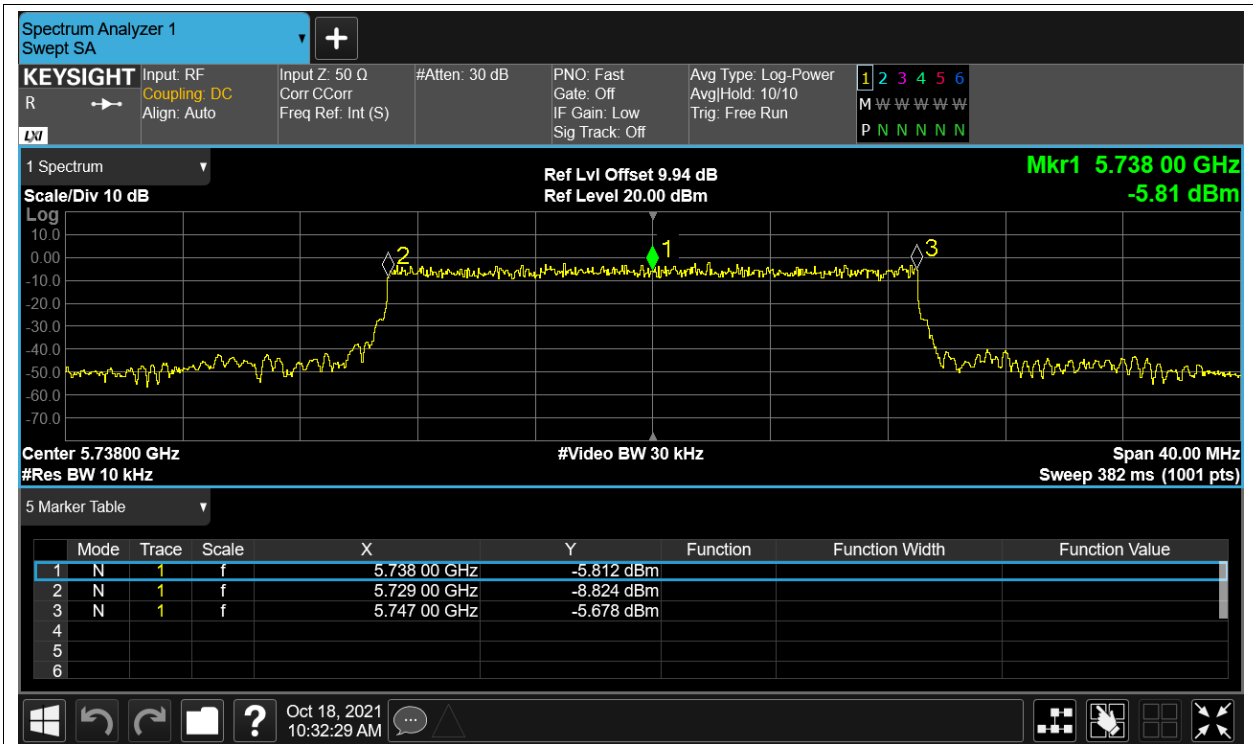

Freq. Stability NVNT 5.8G-10M-16QAM 5733MHz Ant1

Freq. Stability HVHT 5.8G-10M-QPSK 5733MHz Ant1

Freq. Stability HVLT 5.8G-10M-QPSK 5733MHz Ant1

Freq. Stability LVHT 5.8G-10M-QPSK 5733MHz Ant1

Freq. Stability LVLT 5.8G-10M-QPSK 5733MHz Ant1

Freq. Stability NVNT 5.8G-10M-QPSK 5733MHz Ant1

Freq. Stability HVHT 5.8G-20M-16QAM 5738MHz Ant1

Freq. Stability HVL 5.8G-20M-16QAM 5738MHz Ant1

Freq. Stability LVHT 5.8G-20M-16QAM 5738MHz Ant1

Freq. Stability LVLT 5.8G-20M-16QAM 5738MHz Ant1