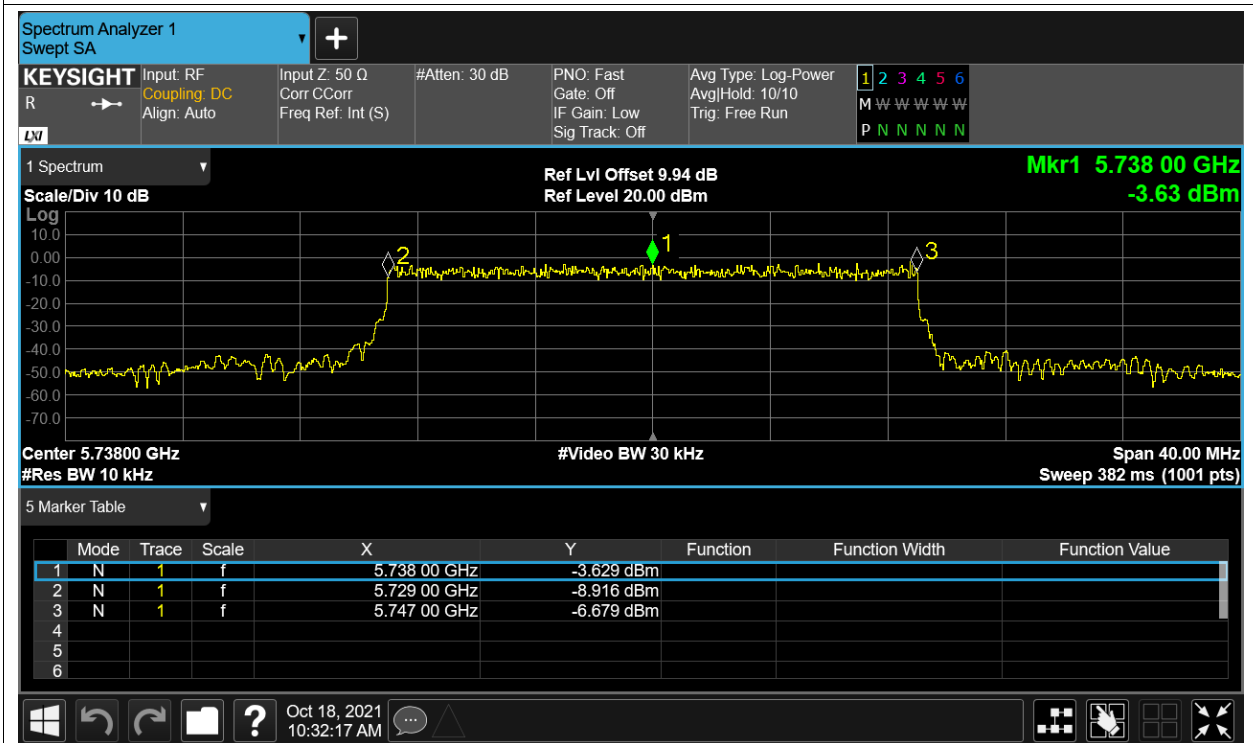

Freq. Stability NVNT 5.8G-10M-16QAM 5733MHz Ant1

Freq. Stability HVHT 5.8G-10M-QPSK 5733MHz Ant1

Freq. Stability HVLT 5.8G-10M-QPSK 5733MHz Ant1

Freq. Stability LVHT 5.8G-10M-QPSK 5733MHz Ant1

Freq. Stability LVLT 5.8G-10M-QPSK 5733MHz Ant1

Freq. Stability NVNT 5.8G-10M-QPSK 5733MHz Ant1

Freq. Stability HVHT 5.8G-20M-16QAM 5738MHz Ant1

Freq. Stability HVL 5.8G-20M-16QAM 5738MHz Ant1

Freq. Stability LVHT 5.8G-20M-16QAM 5738MHz Ant1

Freq. Stability LVLT 5.8G-20M-16QAM 5738MHz Ant1