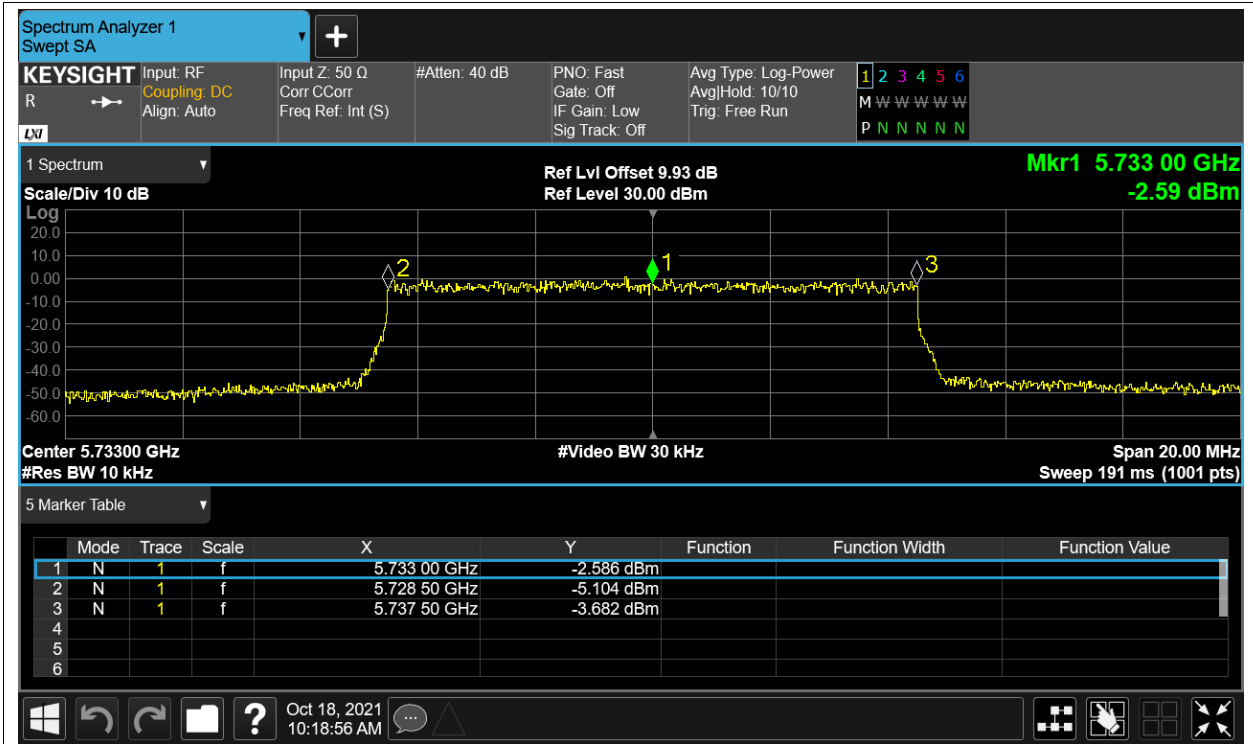

Freq. Stability NVNT 5.8G-1.4M-QPSK 5728MHz Ant1

Freq. Stability HVHT 5.8G-10M-16QAM 5733MHz Ant1

Freq. Stability HVLT 5.8G-10M-16QAM 5733MHz Ant1

Freq. Stability LVHT 5.8G-10M-16QAM 5733MHz Ant1

Freq. Stability LVLT 5.8G-10M-16QAM 5733MHz Ant1

Freq. Stability NVNT 5.8G-10M-16QAM 5733MHz Ant1

Freq. Stability HVHT 5.8G-10M-QPSK 5733MHz Ant1

Freq. Stability HVLT 5.8G-10M-QPSK 5733MHz Ant1

Freq. Stability LVHT 5.8G-10M-QPSK 5733MHz Ant1

Freq. Stability LVLT 5.8G-10M-QPSK 5733MHz Ant1