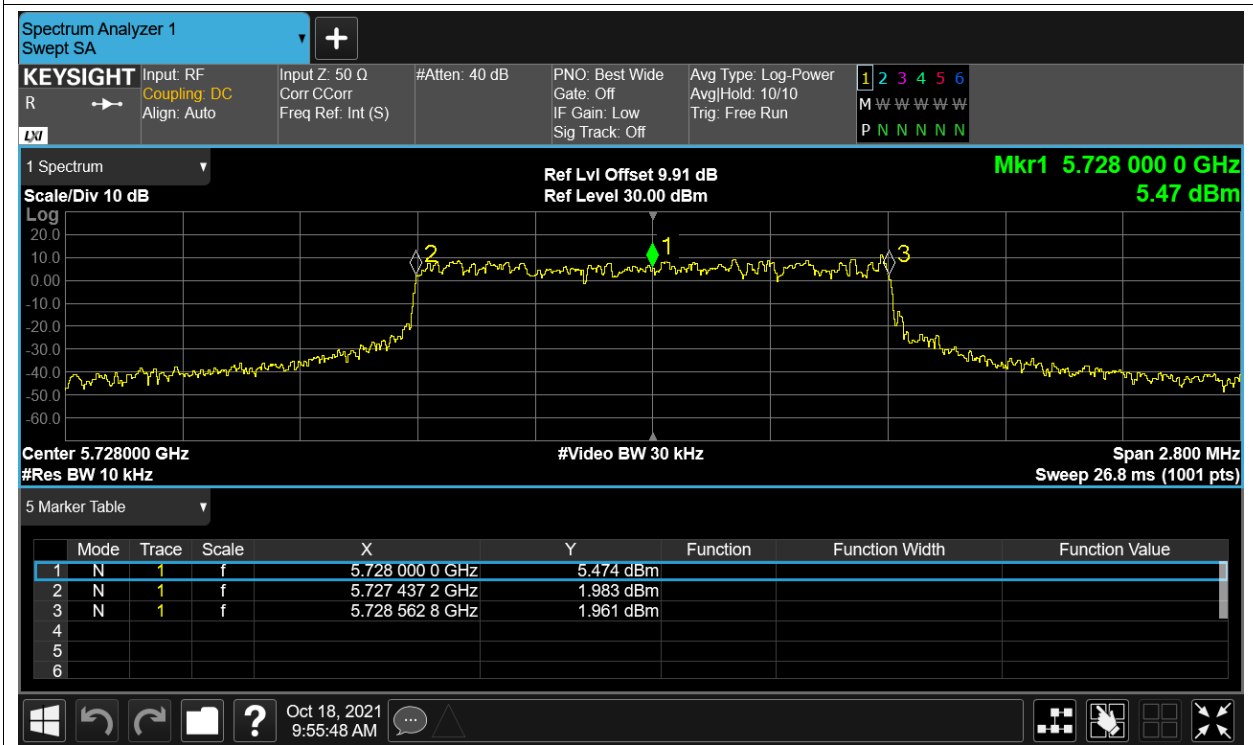

Test Graphs

Freq. Stability HVHT 5.8G-1.4M-16QAM 5728MHz Ant1

Freq. Stability HVLT 5.8G-1.4M-16QAM 5728MHz Ant1

Freq. Stability LVHT 5.8G-1.4M-16QAM 5728MHz Ant1

Freq. Stability LVLT 5.8G-1.4M-16QAM 5728MHz Ant1

Freq. Stability NVNT 5.8G-1.4M-16QAM 5728MHz Ant1

Freq. Stability HVHT 5.8G-1.4M-QPSK 5728MHz Ant1

Freq. Stability HVLT 5.8G-1.4M-QPSK 5728MHz Ant1

Freq. Stability LVHT 5.8G-1.4M-QPSK 5728MHz Ant1

Freq. Stability LVLT 5.8G-1.4M-QPSK 5728MHz Ant1

Freq. Stability NVNT 5.8G-1.4M-QPSK 5728MHz Ant1

Freq. Stability HVHT 5.8G-10M-16QAM 5733MHz Ant1

Freq. Stability HVLT 5.8G-10M-16QAM 5733MHz Ant1

Freq. Stability LVHT 5.8G-10M-16QAM 5733MHz Ant1

Freq. Stability LVLT 5.8G-10M-16QAM 5733MHz Ant1