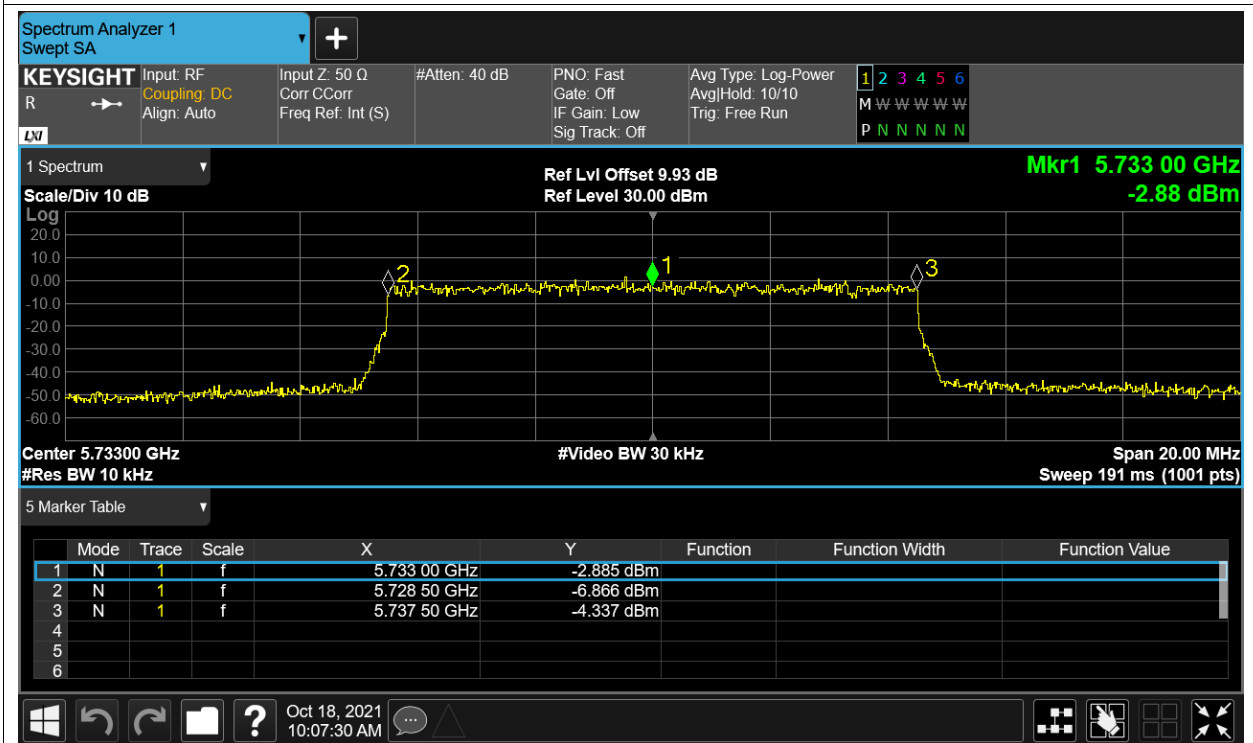

Freq. Stability NVNT 5.8G-10M-16QAM 5733MHz Ant1

Freq. Stability HVHT 5.8G-10M-QPSK 5733MHz Ant1

Freq. Stability HVLT 5.8G-10M-QPSK 5733MHz Ant1

Freq. Stability LVHT 5.8G-10M-QPSK 5733MHz Ant1

Freq. Stability LVLT 5.8G-10M-QPSK 5733MHz Ant1

Freq. Stability NVNT 5.8G-10M-QPSK 5733MHz Ant1

Freq. Stability HVHT 5.8G-20M-16QAM 5738MHz Ant1

Freq. Stability HVL 5.8G-20M-16QAM 5738MHz Ant1

Freq. Stability LVHT 5.8G-20M-16QAM 5738MHz Ant1

Freq. Stability LVLT 5.8G-20M-16QAM 5738MHz Ant1