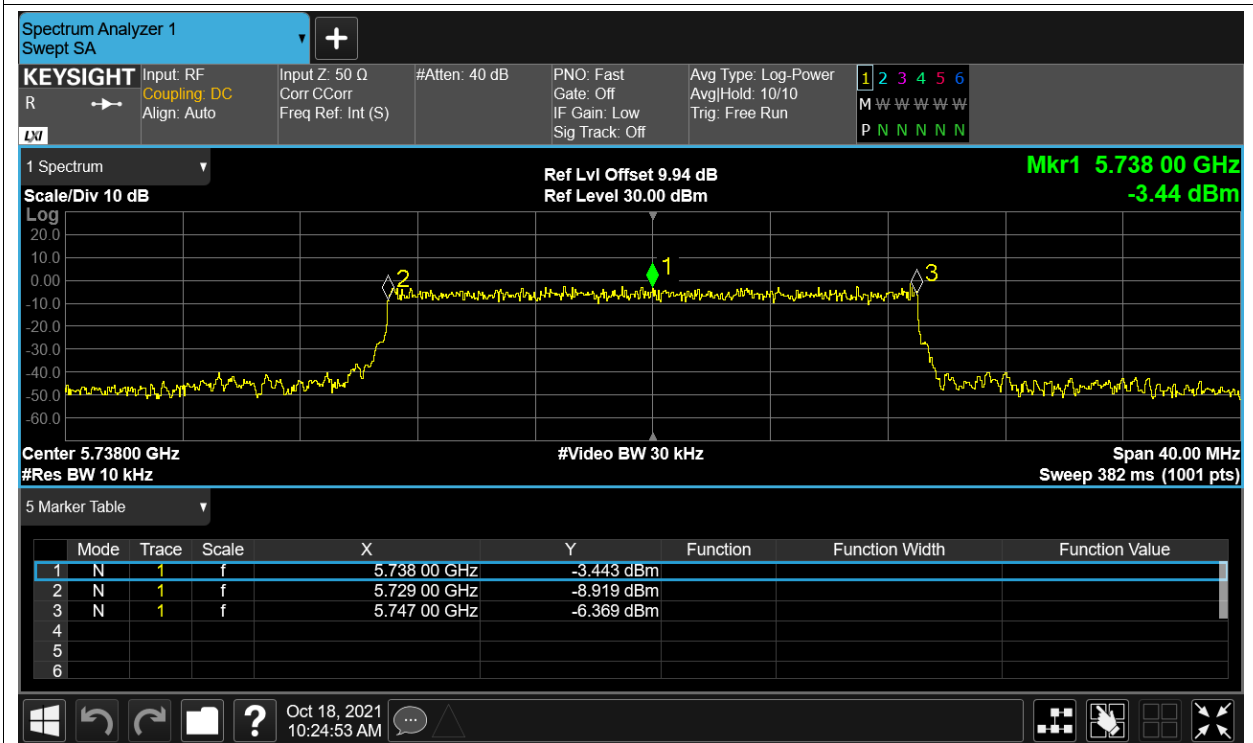

Freq. Stability NVNT 5.8G-10M-QPSK 5733MHz Ant1

Freq. Stability HVHT 5.8G-20M-16QAM 5738MHz Ant1

Freq. Stability HVL 5.8G-20M-16QAM 5738MHz Ant1

Freq. Stability LVHT 5.8G-20M-16QAM 5738MHz Ant1

Freq. Stability LVLT 5.8G-20M-16QAM 5738MHz Ant1

Freq. Stability NVNT 5.8G-20M-16QAM 5738MHz Ant1

Freq. Stability HVHT 5.8G-20M-QPSK 5738MHz Ant1

Freq. Stability HVLT 5.8G-20M-QPSK 5738MHz Ant1

Freq. Stability LVHT 5.8G-20M-QPSK 5738MHz Ant1

Freq. Stability LVLT 5.8G-20M-QPSK 5738MHz Ant1