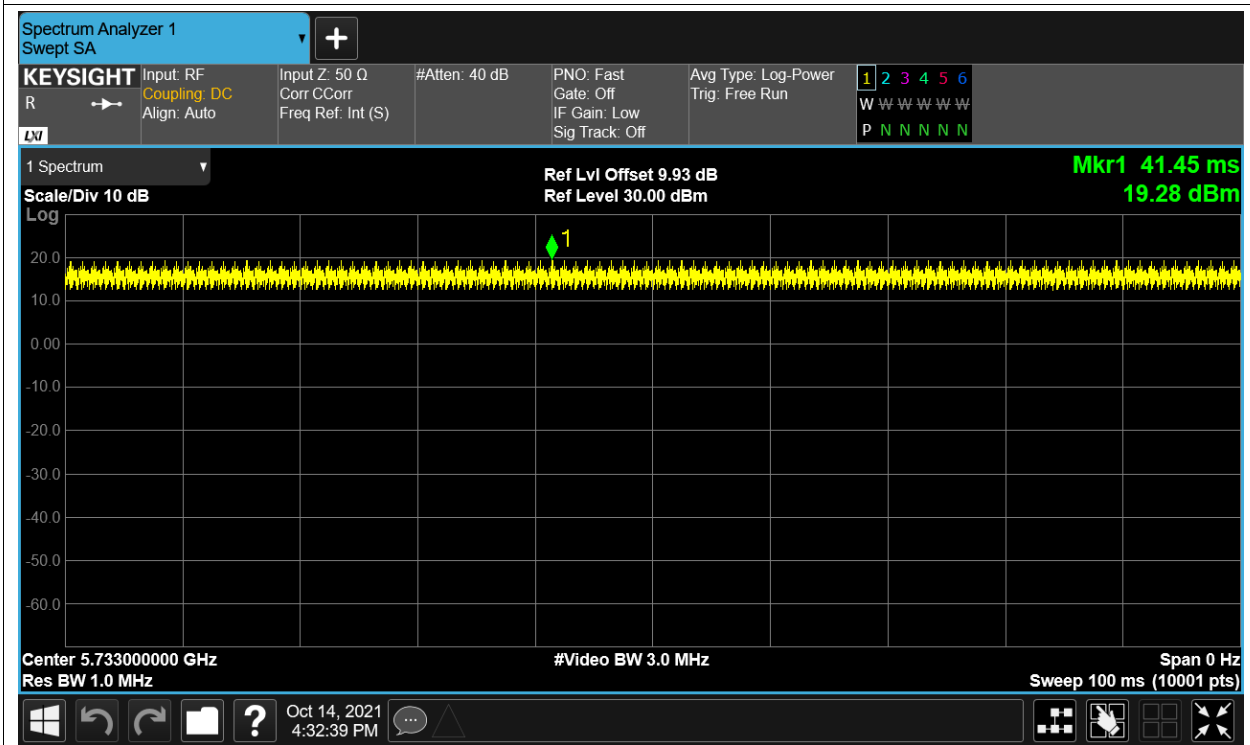

Duty Cycle NVNT 5.8G-1.4M-QPSK 5847MHz Ant1

Duty Cycle NVNT 5.8G-10M-16QAM 5733MHz Ant1

Duty Cycle NVNT 5.8G-10M-16QAM 5788MHz Ant1

Duty Cycle NVNT 5.8G-10M-16QAM 5842MHz Ant1

Duty Cycle NVNT 5.8G-10M-QPSK 5733MHz Ant1