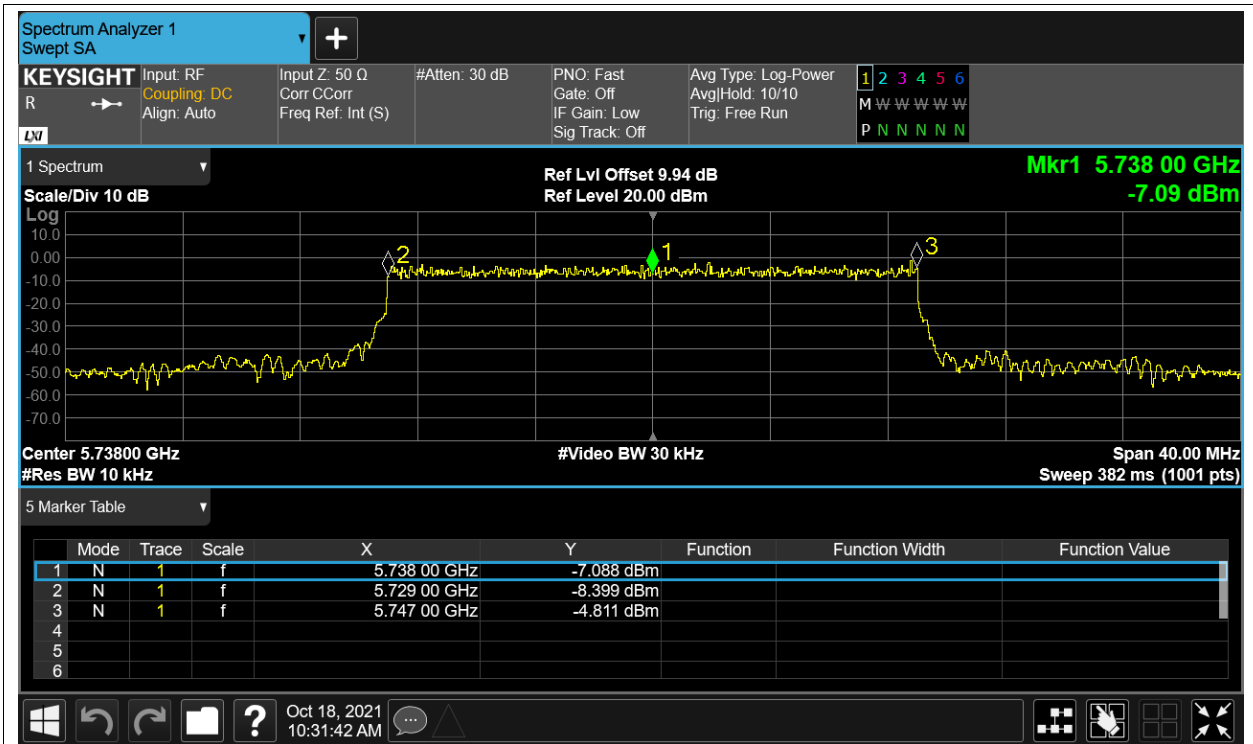

Freq. Stability NVNT 5.8G-10M-QPSK 5733MHz Ant1

Freq. Stability HVHT 5.8G-20M-16QAM 5738MHz Ant1

Freq. Stability HVL 5.8G-20M-16QAM 5738MHz Ant1

Freq. Stability LVHT 5.8G-20M-16QAM 5738MHz Ant1

Freq. Stability LVLT 5.8G-20M-16QAM 5738MHz Ant1

Freq. Stability NVNT 5.8G-20M-16QAM 5738MHz Ant1

Freq. Stability HVHT 5.8G-20M-QPSK 5738MHz Ant1

Freq. Stability HVLT 5.8G-20M-QPSK 5738MHz Ant1

Freq. Stability LVHT 5.8G-20M-QPSK 5738MHz Ant1

Freq. Stability LVLT 5.8G-20M-QPSK 5738MHz Ant1