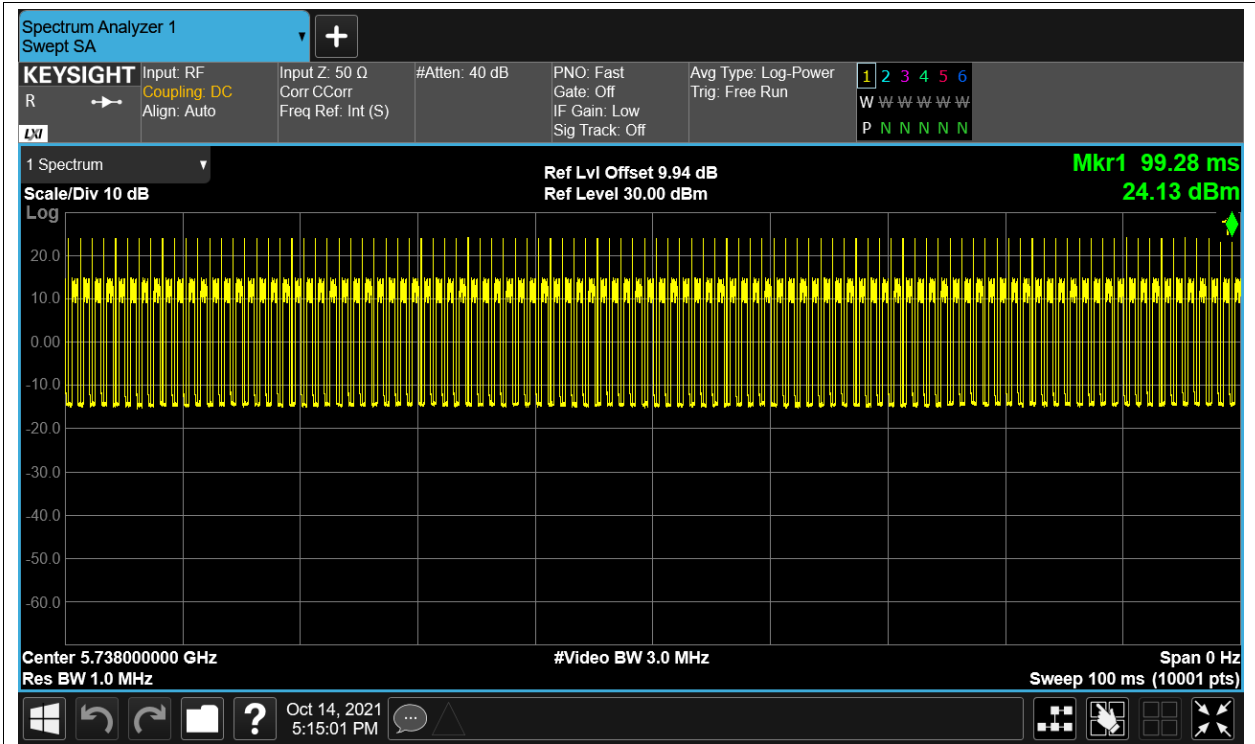

Duty Cycle NVNT 5.8G-20M-16QAM 5738MHz Ant1