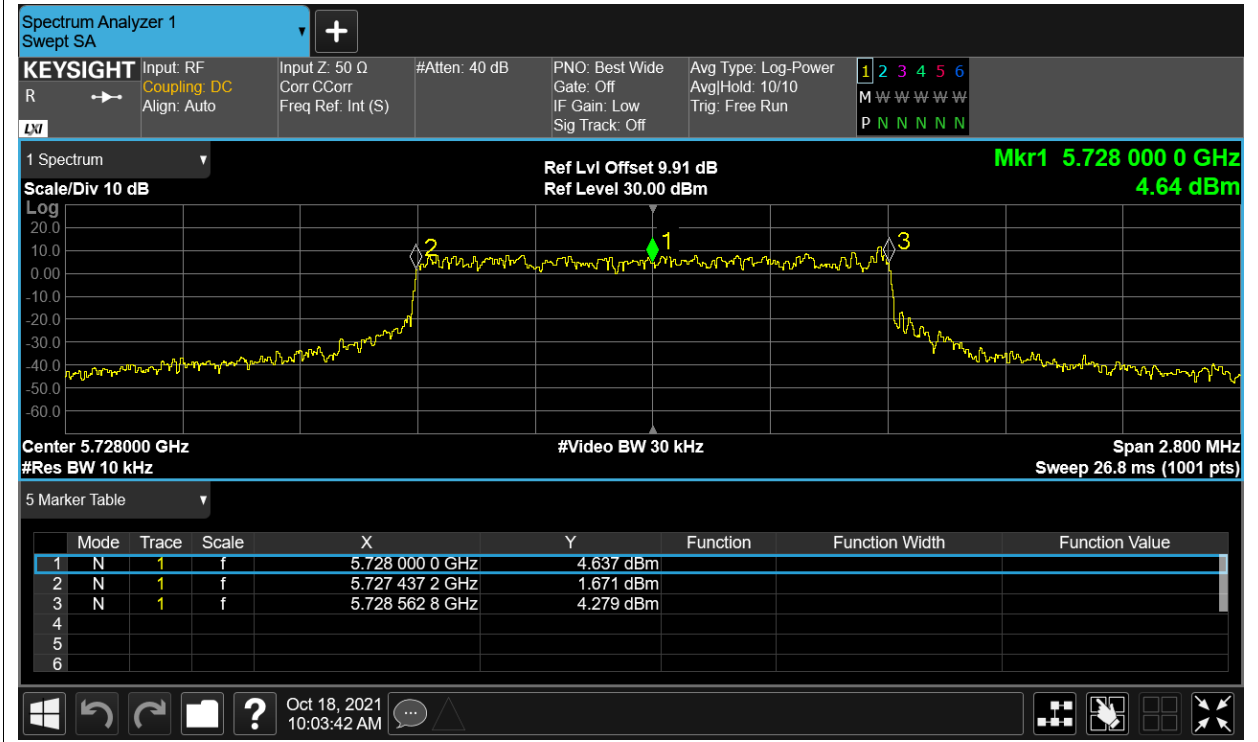

Test Graphs

Freq. Stability HVHT 5.8G-1.4M-16QAM 5728MHz Ant1