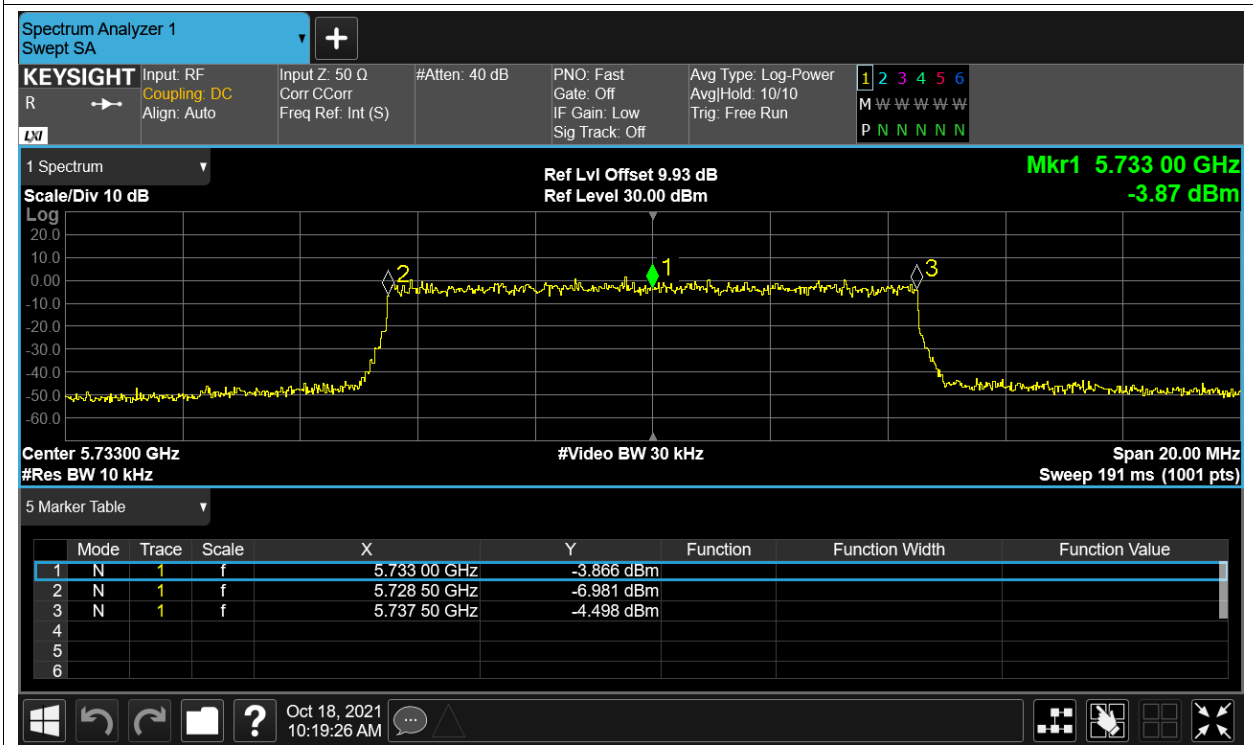

Freq. Stability NVNT 5.8G-1.4M-16QAM 5728MHz Ant1

Freq. Stability HVHT 5.8G-1.4M-QPSK 5728MHz Ant1

Freq. Stability HVLT 5.8G-1.4M-QPSK 5728MHz Ant1

Freq. Stability LVHT 5.8G-1.4M-QPSK 5728MHz Ant1

Freq. Stability LVLT 5.8G-1.4M-QPSK 5728MHz Ant1

Freq. Stability NVNT 5.8G-1.4M-QPSK 5728MHz Ant1

Freq. Stability HVHT 5.8G-10M-16QAM 5733MHz Ant1

Freq. Stability HVLT 5.8G-10M-16QAM 5733MHz Ant1

Freq. Stability LVHT 5.8G-10M-16QAM 5733MHz Ant1

Freq. Stability LVLT 5.8G-10M-16QAM 5733MHz Ant1