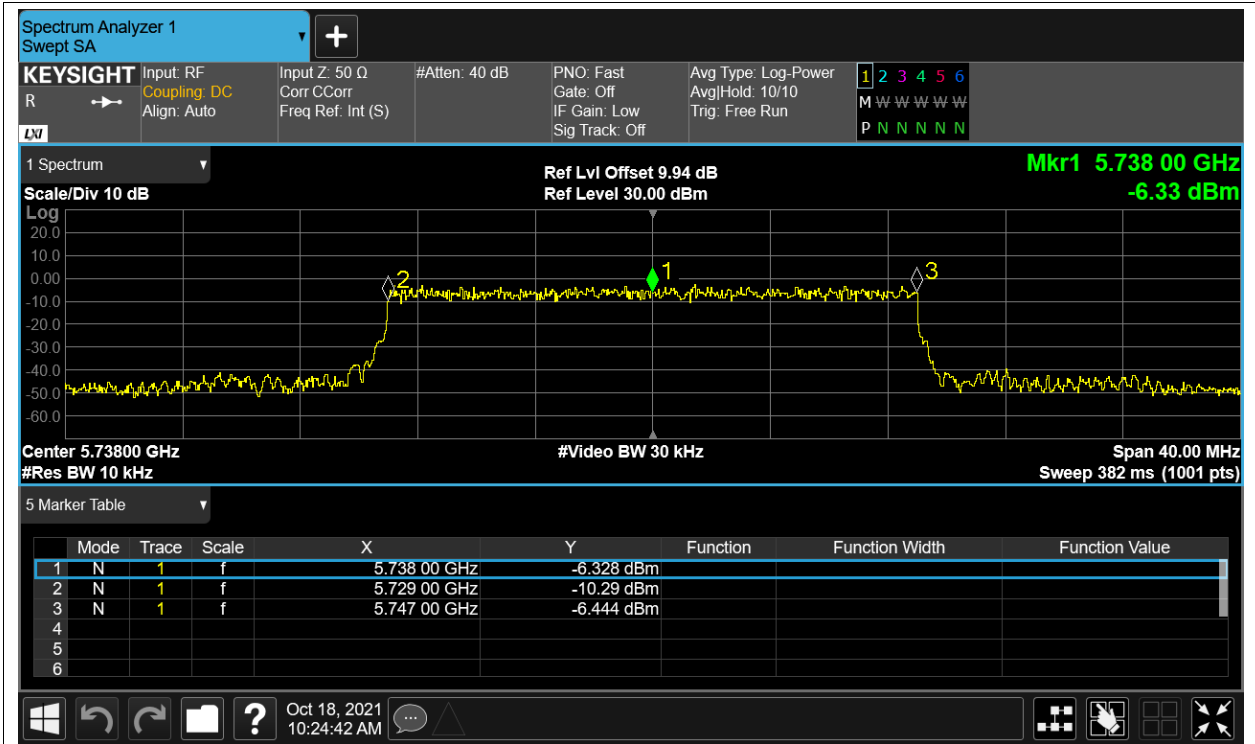

Freq. Stability NVNT 5.8G-10M-QPSK 5733MHz Ant1

Freq. Stability HVHT 5.8G-20M-16QAM 5738MHz Ant1

Freq. Stability HVL 5.8G-20M-16QAM 5738MHz Ant1

Freq. Stability LVHT 5.8G-20M-16QAM 5738MHz Ant1

Freq. Stability LVLT 5.8G-20M-16QAM 5738MHz Ant1

Freq. Stability NVNT 5.8G-20M-16QAM 5738MHz Ant1

Freq. Stability HVHT 5.8G-20M-QPSK 5738MHz Ant1

Freq. Stability HVLT 5.8G-20M-QPSK 5738MHz Ant1

Freq. Stability LVHT 5.8G-20M-QPSK 5738MHz Ant1

Freq. Stability LVLT 5.8G-20M-QPSK 5738MHz Ant1