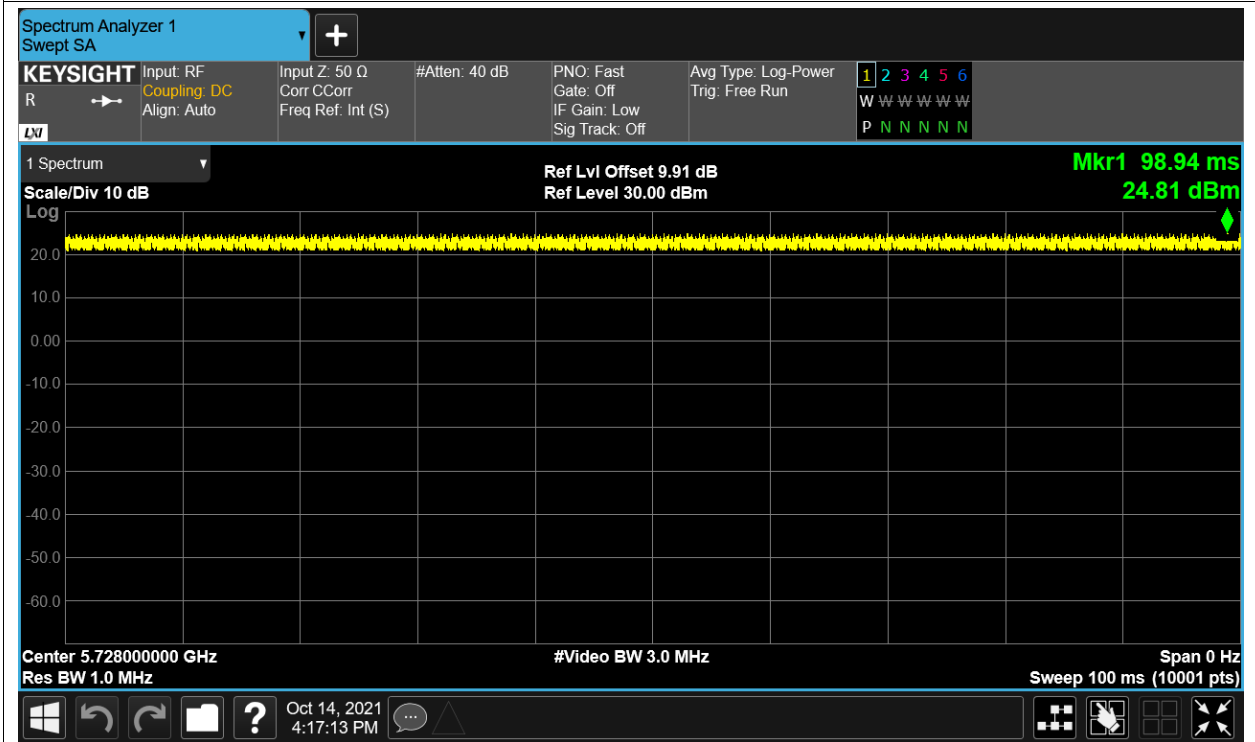

Test Graphs

Duty Cycle NVNT 5.8G-1.4M-16QAM 5728MHz Ant1

Duty Cycle NVNT 5.8G-1.4M-16QAM 5788MHz Ant1

Duty Cycle NVNT 5.8G-1.4M-16QAM 5847MHz Ant1

Duty Cycle NVNT 5.8G-1.4M-QPSK 5728MHz Ant1

Duty Cycle NVNT 5.8G-1.4M-QPSK 5788MHz Ant1