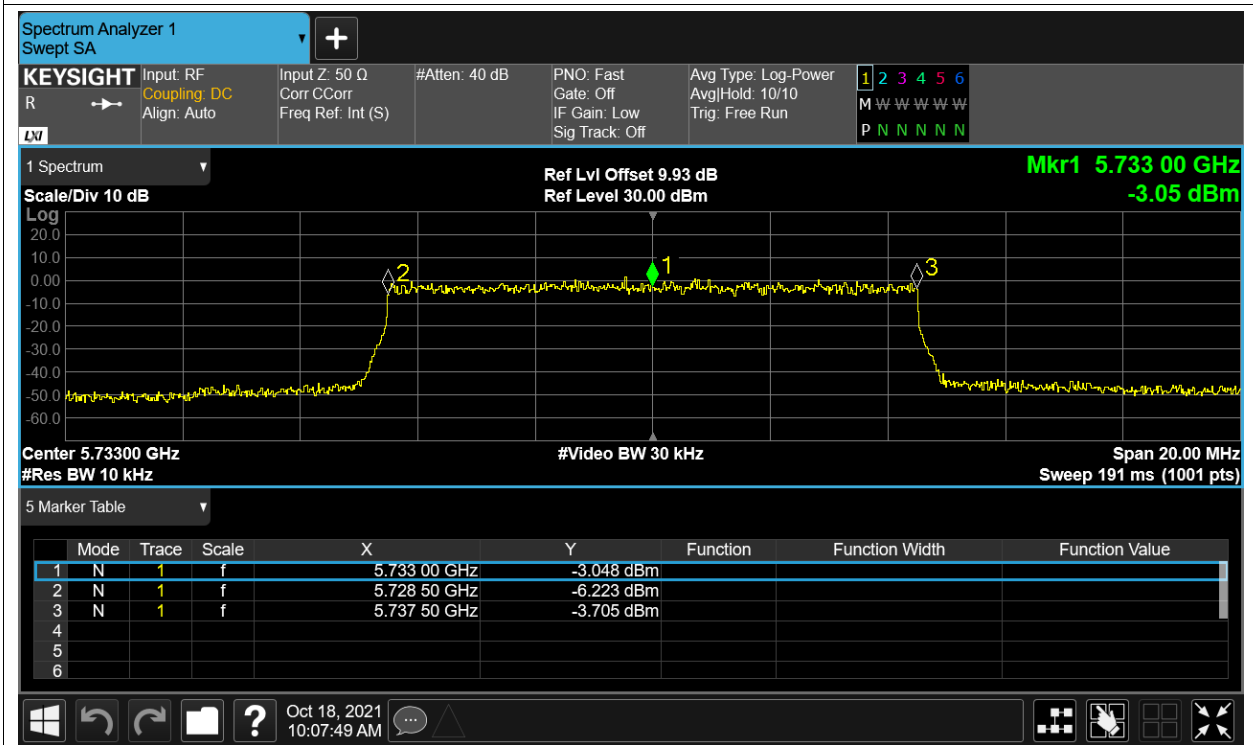

Freq. Stability NVNT 5.8G-10M-16QAM 5733MHz Ant1

Freq. Stability HVHT 5.8G-10M-QPSK 5733MHz Ant1

Freq. Stability HVLT 5.8G-10M-QPSK 5733MHz Ant1

Freq. Stability LVHT 5.8G-10M-QPSK 5733MHz Ant1

Freq. Stability LVLT 5.8G-10M-QPSK 5733MHz Ant1

Freq. Stability NVNT 5.8G-10M-QPSK 5733MHz Ant1

Freq. Stability HVHT 5.8G-20M-16QAM 5738MHz Ant1

Freq. Stability HVL 5.8G-20M-16QAM 5738MHz Ant1

Freq. Stability LVHT 5.8G-20M-16QAM 5738MHz Ant1

Freq. Stability LVLT 5.8G-20M-16QAM 5738MHz Ant1