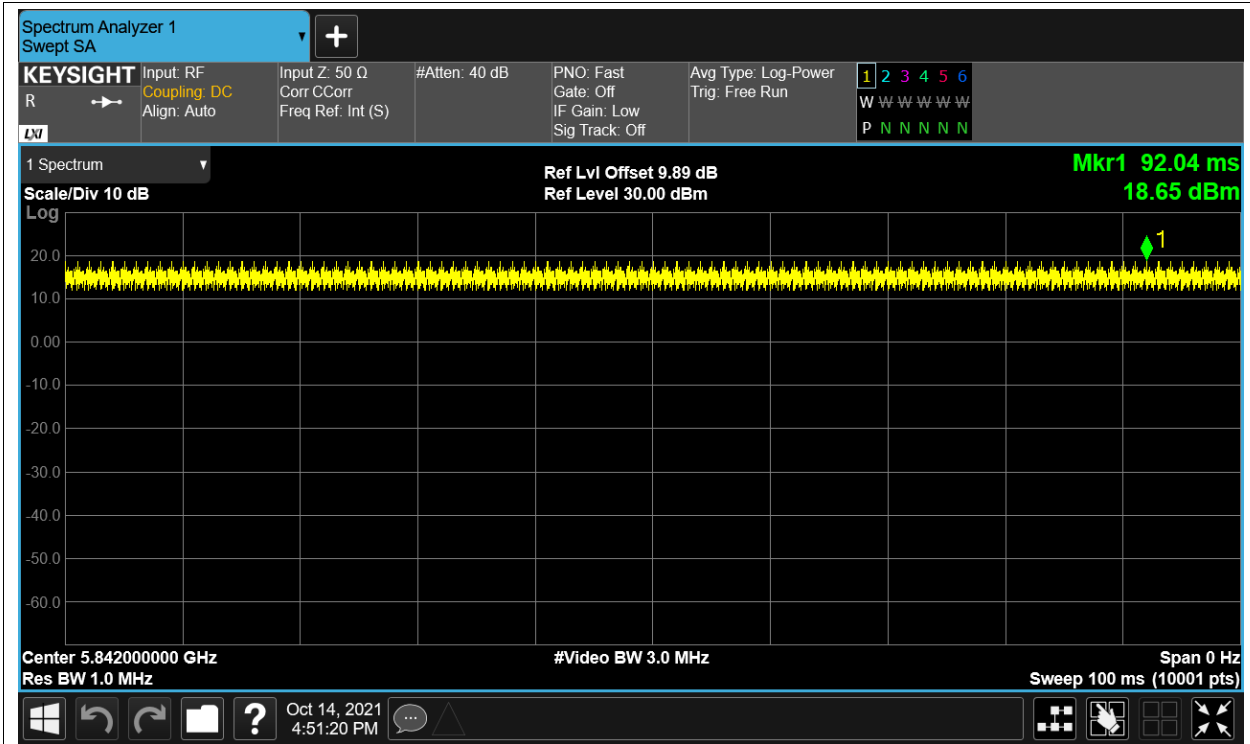

Duty Cycle NVNT 5.8G-1.4M-QPSK 5847MHz Ant1

Duty Cycle NVNT 5.8G-10M-16QAM 5733MHz Ant1

Duty Cycle NVNT 5.8G-10M-16QAM 5788MHz Ant1

Duty Cycle NVNT 5.8G-10M-16QAM 5842MHz Ant1

Duty Cycle NVNT 5.8G-10M-QPSK 5733MHz Ant1