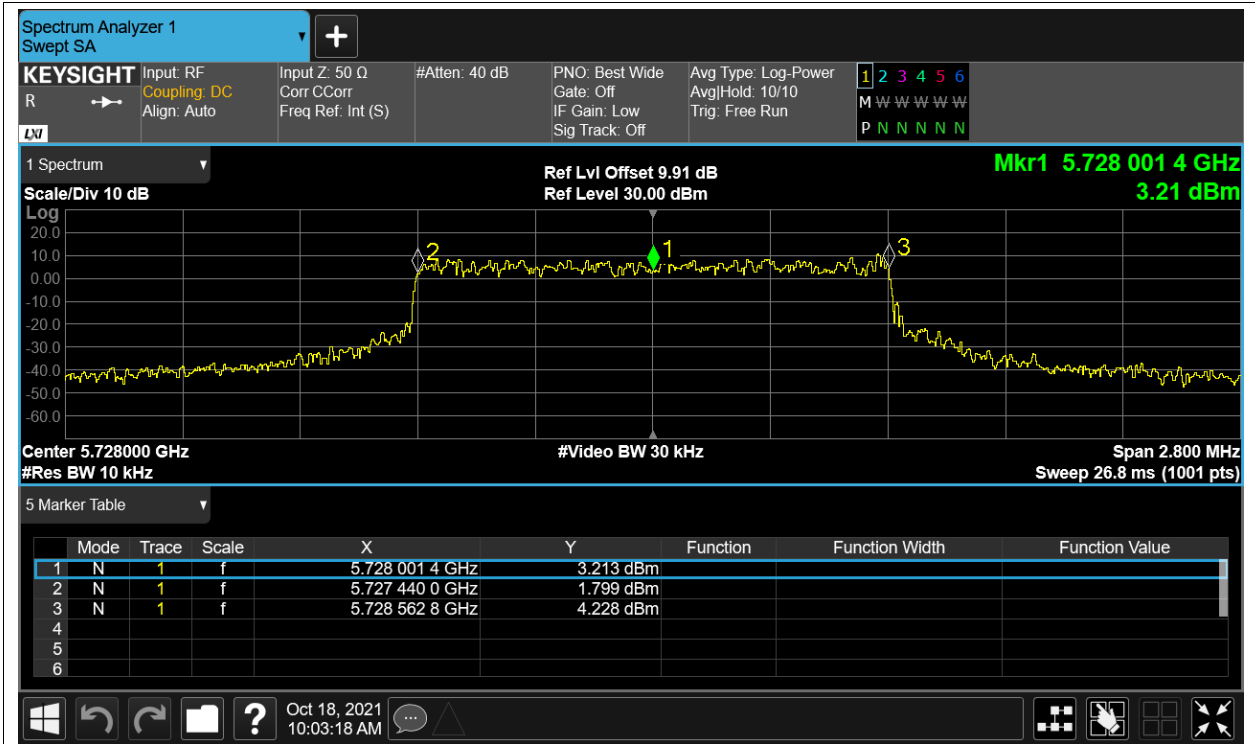

Test Graphs

Freq. Stability HVHT 5.8G-1.4M-16QAM 5728MHz Ant1

Freq. Stability HVLT 5.8G-1.4M-16QAM 5728MHz Ant1

Freq. Stability LVHT 5.8G-1.4M-16QAM 5728MHz Ant1

Freq. Stability LVLT 5.8G-1.4M-16QAM 5728MHz Ant1

Freq. Stability NVNT 5.8G-1.4M-16QAM 5728MHz Ant1

Freq. Stability HVHT 5.8G-1.4M-QPSK 5728MHz Ant1

Freq. Stability HVLT 5.8G-1.4M-QPSK 5728MHz Ant1

Freq. Stability LVHT 5.8G-1.4M-QPSK 5728MHz Ant1

Freq. Stability LVLT 5.8G-1.4M-QPSK 5728MHz Ant1