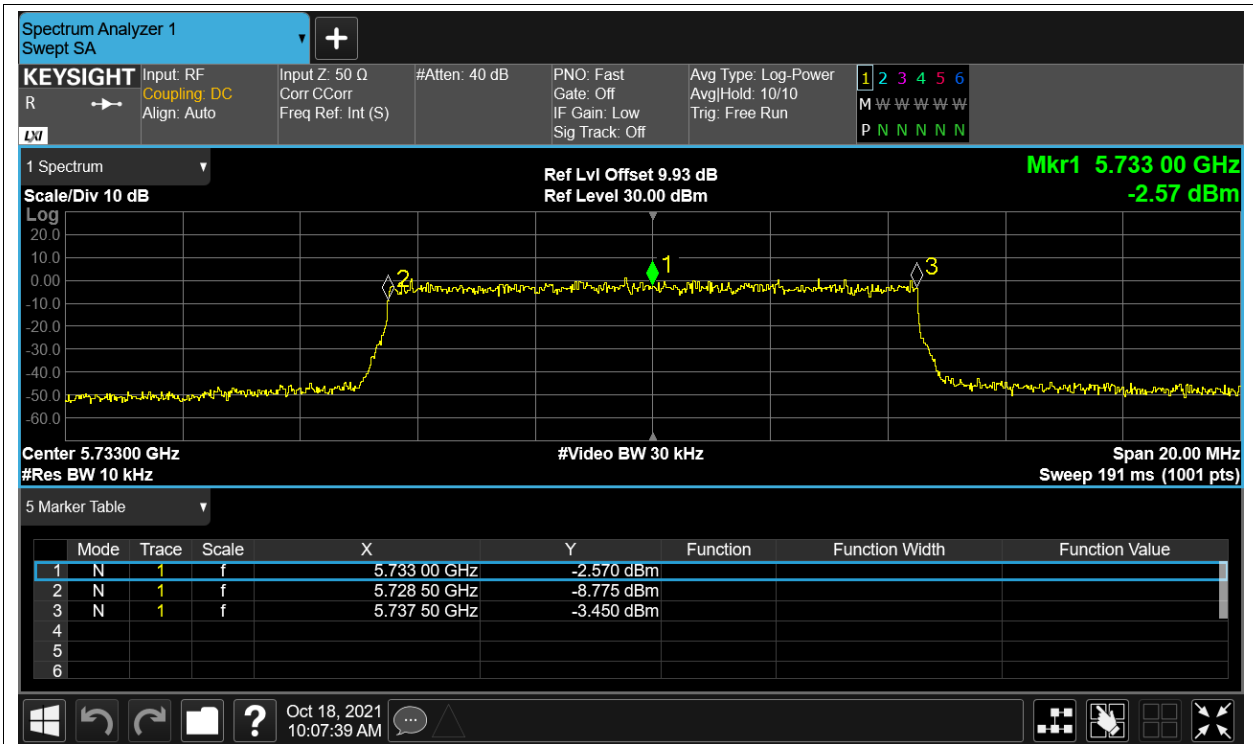

Freq. Stability NVNT 5.8G-10M-16QAM 5733MHz Ant1

Freq. Stability HVHT 5.8G-10M-QPSK 5733MHz Ant1

Freq. Stability HVLT 5.8G-10M-QPSK 5733MHz Ant1

Freq. Stability LVHT 5.8G-10M-QPSK 5733MHz Ant1

Freq. Stability LVLT 5.8G-10M-QPSK 5733MHz Ant1

Freq. Stability NVNT 5.8G-10M-QPSK 5733MHz Ant1

Freq. Stability HVHT 5.8G-20M-16QAM 5738MHz Ant1

Freq. Stability HVL 5.8G-20M-16QAM 5738MHz Ant1

Freq. Stability LVHT 5.8G-20M-16QAM 5738MHz Ant1

Freq. Stability LVLT 5.8G-20M-16QAM 5738MHz Ant1