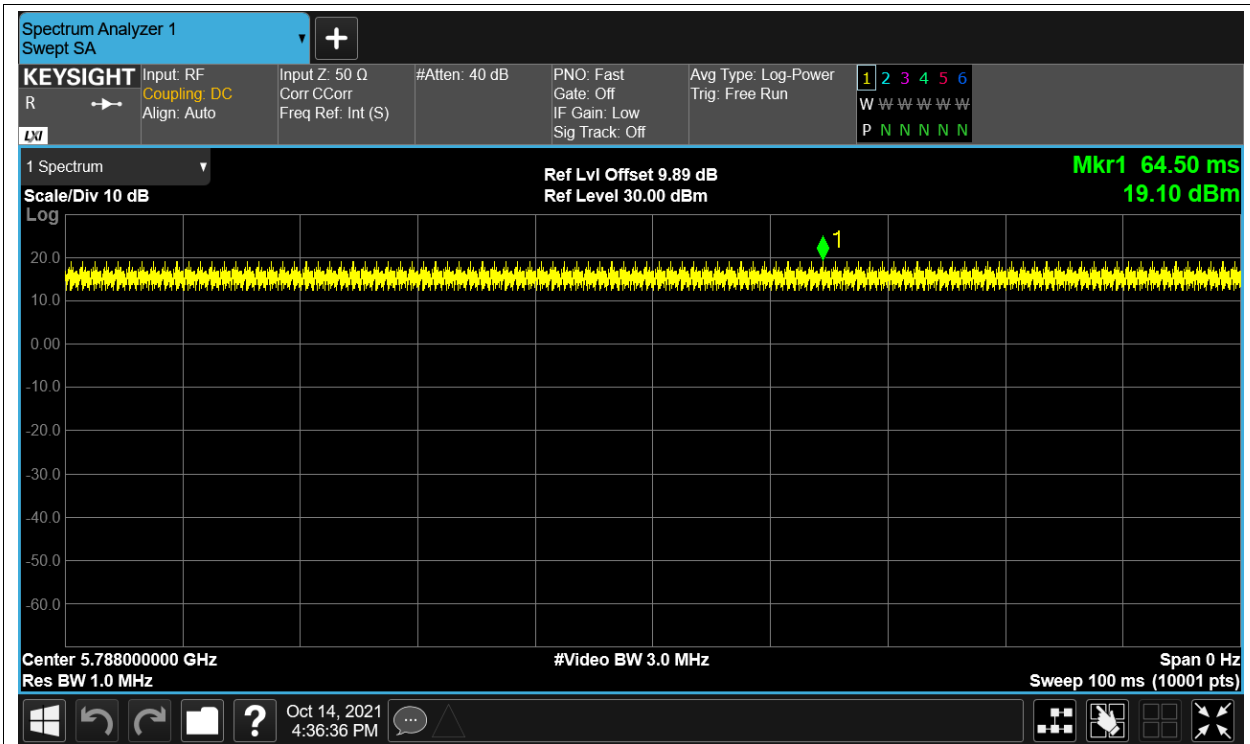

Duty Cycle NVNT 5.8G-10M-QPSK 5788MHz Ant1