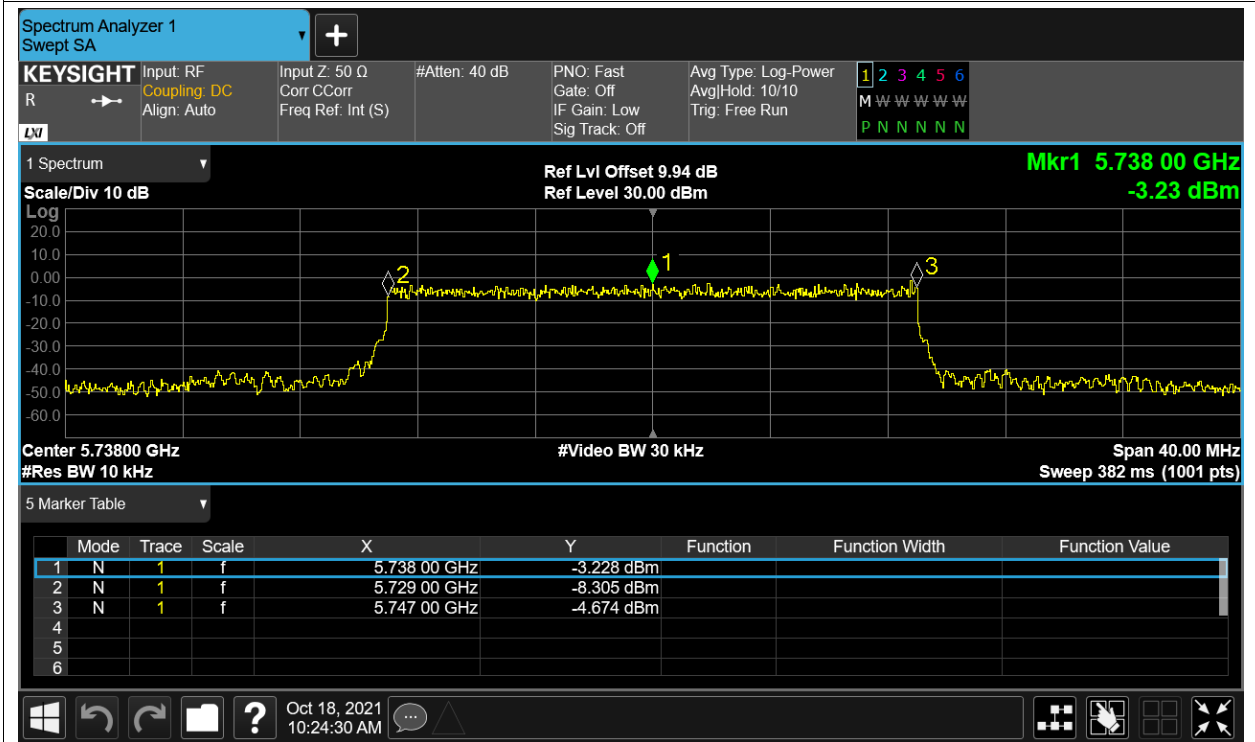

Freq. Stability NVNT 5.8G-20M-16QAM 5738MHz Ant1

Freq. Stability HVHT 5.8G-20M-QPSK 5738MHz Ant1

Freq. Stability HVLT 5.8G-20M-QPSK 5738MHz Ant1

Freq. Stability LVHT 5.8G-20M-QPSK 5738MHz Ant1

Freq. Stability LVLT 5.8G-20M-QPSK 5738MHz Ant1