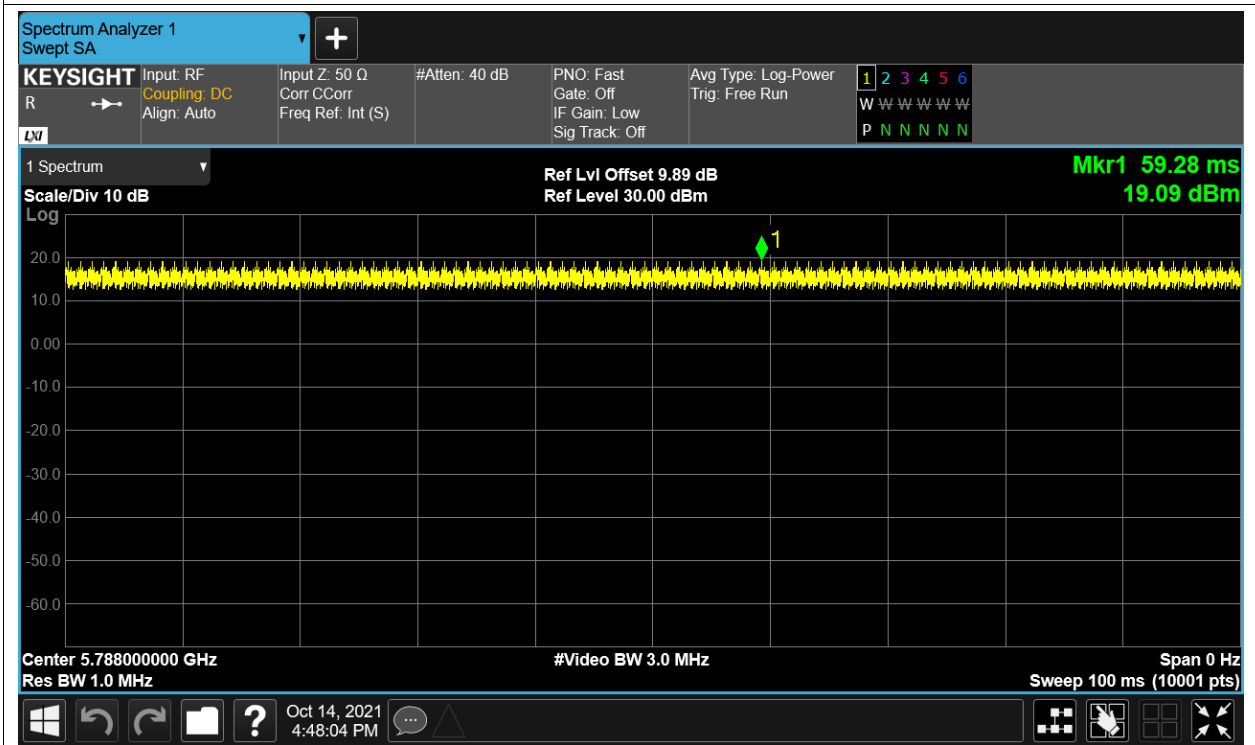

Duty Cycle NVNT 5.8G-10M-16QAM 5788MHz Ant1