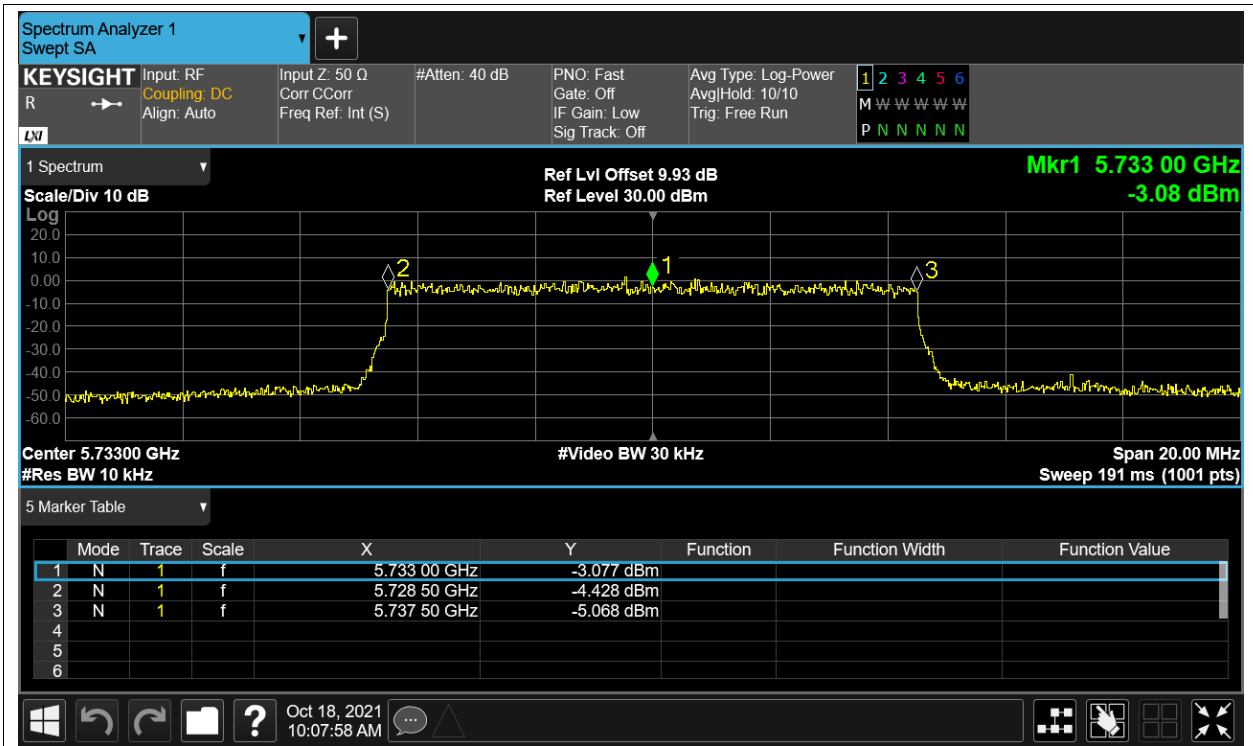

Freq. Stability NVNT 5.8G-10M-16QAM 5733MHz Ant1

Freq. Stability HVHT 5.8G-10M-QPSK 5733MHz Ant1

Freq. Stability HVLT 5.8G-10M-QPSK 5733MHz Ant1

Freq. Stability LVHT 5.8G-10M-QPSK 5733MHz Ant1

Freq. Stability LVLT 5.8G-10M-QPSK 5733MHz Ant1

Freq. Stability NVNT 5.8G-10M-QPSK 5733MHz Ant1

Freq. Stability HVHT 5.8G-20M-16QAM 5738MHz Ant1

Freq. Stability HVL 5.8G-20M-16QAM 5738MHz Ant1

Freq. Stability LVHT 5.8G-20M-16QAM 5738MHz Ant1

Freq. Stability LVLT 5.8G-20M-16QAM 5738MHz Ant1