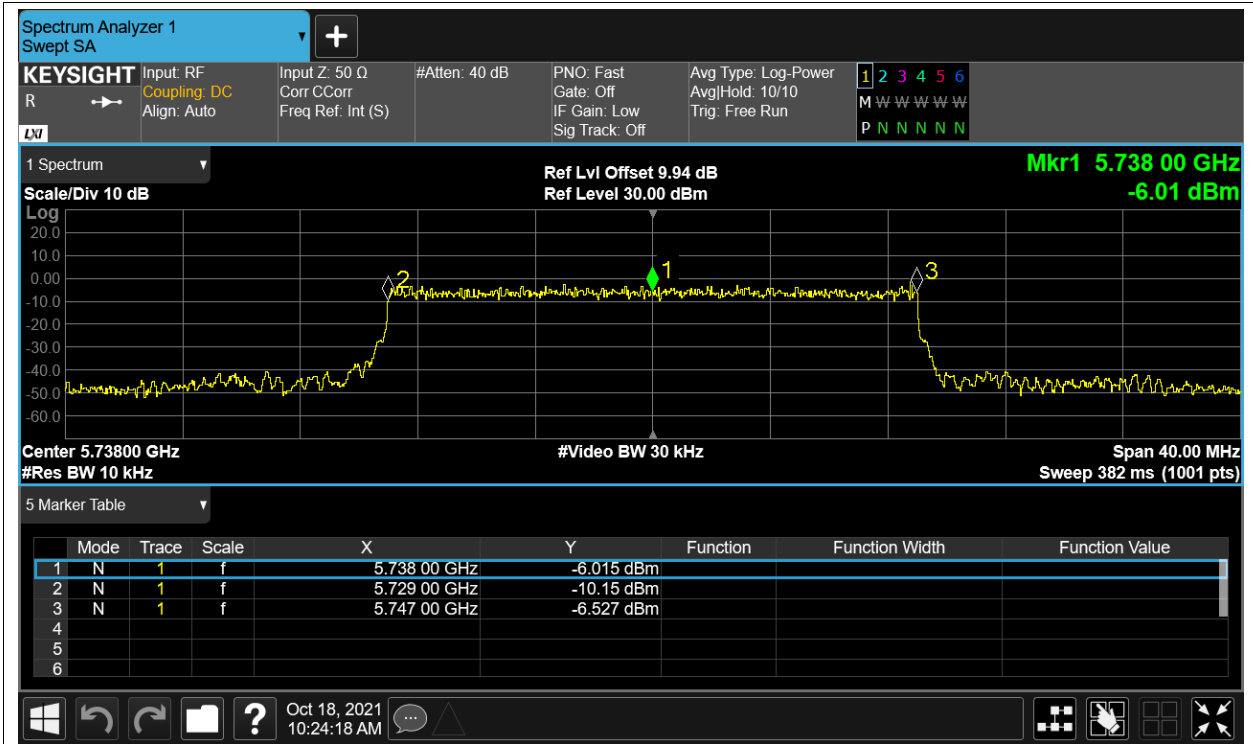

Freq. Stability NVNT 5.8G-20M-16QAM 5738MHz Ant1

Freq. Stability HVHT 5.8G-20M-QPSK 5738MHz Ant1

Freq. Stability HVLT 5.8G-20M-QPSK 5738MHz Ant1

Freq. Stability LVHT 5.8G-20M-QPSK 5738MHz Ant1

Freq. Stability LVLT 5.8G-20M-QPSK 5738MHz Ant1