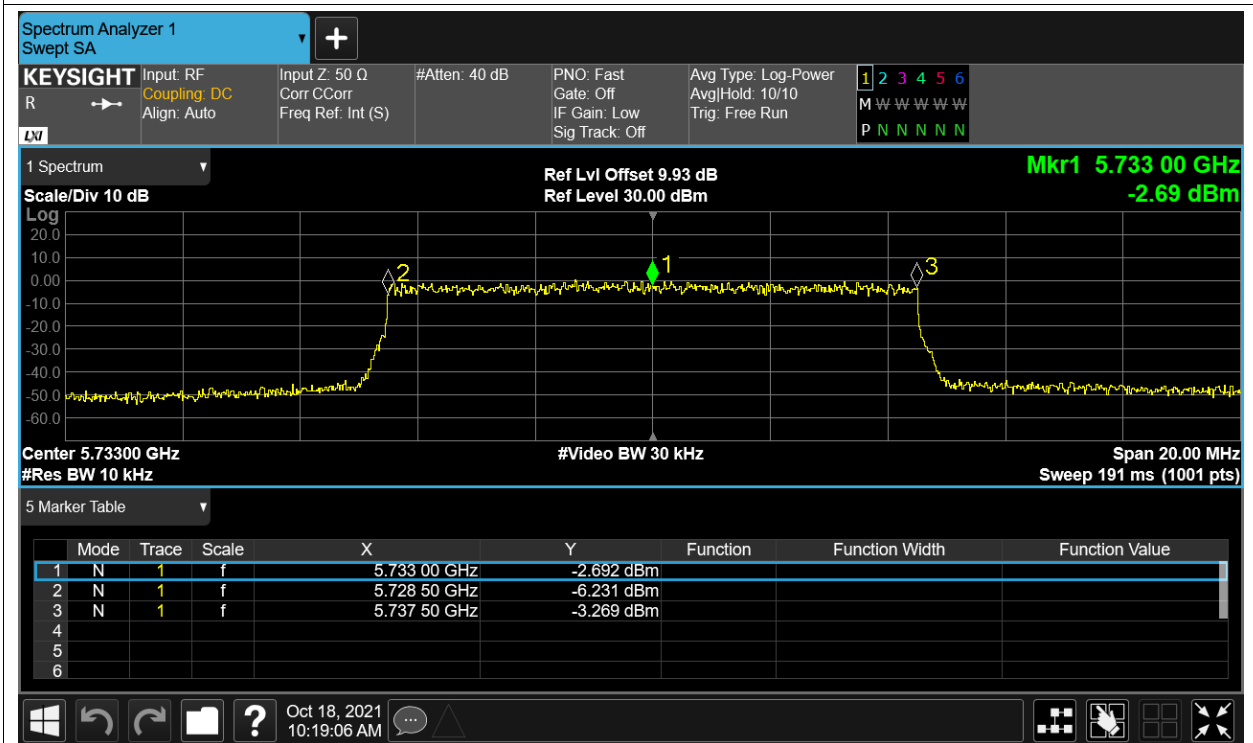

Freq. Stability NVNT 5.8G-1.4M-QPSK 5728MHz Ant1

Freq. Stability HVHT 5.8G-10M-16QAM 5733MHz Ant1

Freq. Stability HVLT 5.8G-10M-16QAM 5733MHz Ant1

Freq. Stability LVHT 5.8G-10M-16QAM 5733MHz Ant1

Freq. Stability LVLT 5.8G-10M-16QAM 5733MHz Ant1

Freq. Stability NVNT 5.8G-10M-16QAM 5733MHz Ant1

Freq. Stability HVHT 5.8G-10M-QPSK 5733MHz Ant1

Freq. Stability HVLT 5.8G-10M-QPSK 5733MHz Ant1

Freq. Stability LVHT 5.8G-10M-QPSK 5733MHz Ant1

Freq. Stability LVLT 5.8G-10M-QPSK 5733MHz Ant1