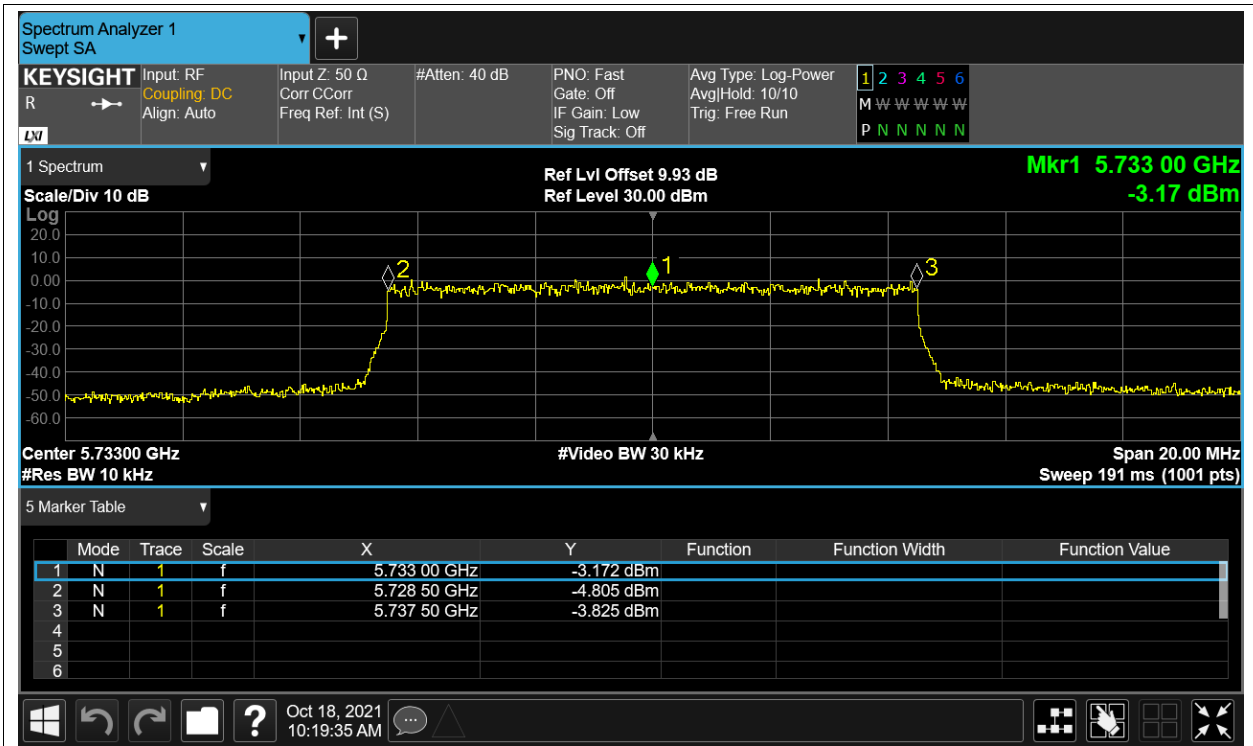

Freq. Stability NVNT 5.8G-1.4M-16QAM 5728MHz Ant1

Freq. Stability HVHT 5.8G-1.4M-QPSK 5728MHz Ant1

Freq. Stability HVLT 5.8G-1.4M-QPSK 5728MHz Ant1

Freq. Stability LVHT 5.8G-1.4M-QPSK 5728MHz Ant1

Freq. Stability LVLT 5.8G-1.4M-QPSK 5728MHz Ant1

Freq. Stability NVNT 5.8G-1.4M-QPSK 5728MHz Ant1

Freq. Stability HVHT 5.8G-10M-16QAM 5733MHz Ant1

Freq. Stability HVLT 5.8G-10M-16QAM 5733MHz Ant1

Freq. Stability LVHT 5.8G-10M-16QAM 5733MHz Ant1

Freq. Stability LVLT 5.8G-10M-16QAM 5733MHz Ant1