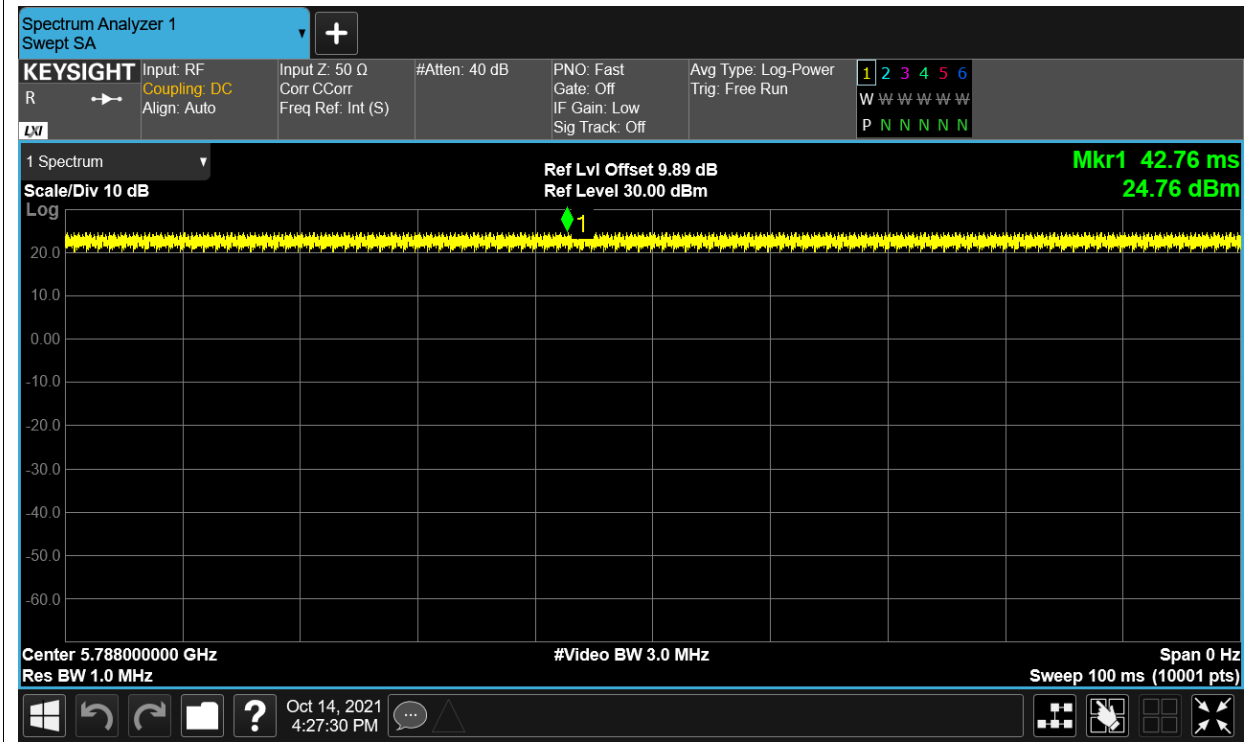

Duty Cycle NVNT 5.8G-1.4M-16QAM 5788MHz Ant1