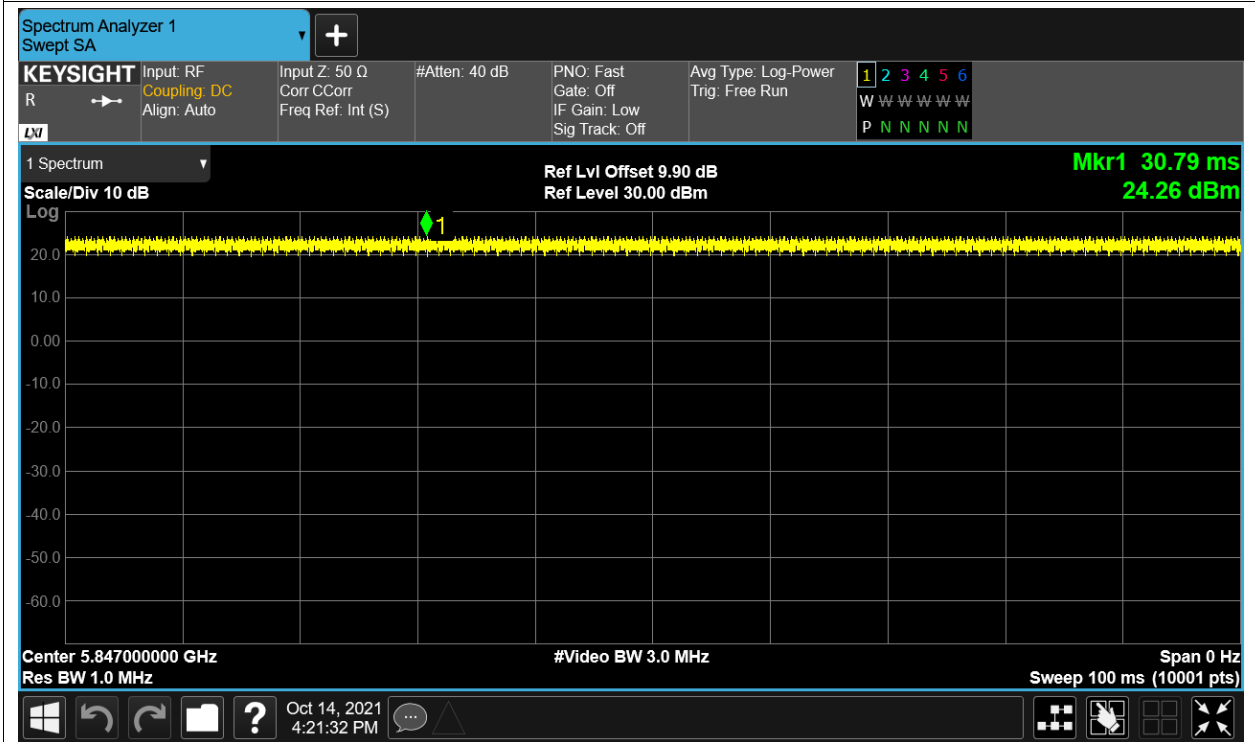

Duty Cycle NVNT 5.8G-1.4M-QPSK 5847MHz Ant1