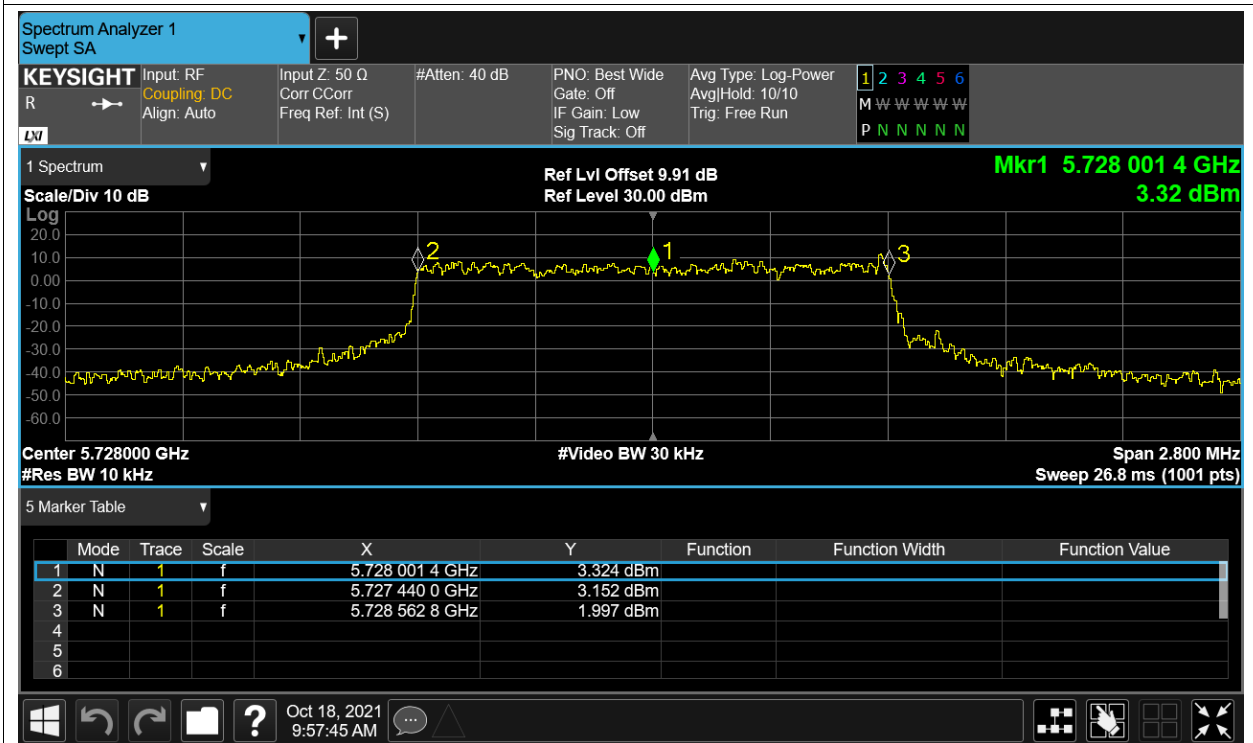

Test Graphs

Freq. Stability HVHT 5.8G-1.4M-16QAM 5728MHz Ant1

Freq. Stability HVLT 5.8G-1.4M-16QAM 5728MHz Ant1

Freq. Stability LVHT 5.8G-1.4M-16QAM 5728MHz Ant1

Freq. Stability LVLT 5.8G-1.4M-16QAM 5728MHz Ant1

Freq. Stability NVNT 5.8G-1.4M-16QAM 5728MHz Ant1

Freq. Stability HVHT 5.8G-1.4M-QPSK 5728MHz Ant1

Freq. Stability HVLT 5.8G-1.4M-QPSK 5728MHz Ant1

Freq. Stability LVHT 5.8G-1.4M-QPSK 5728MHz Ant1

Freq. Stability LVLT 5.8G-1.4M-QPSK 5728MHz Ant1

Freq. Stability NVNT 5.8G-1.4M-QPSK 5728MHz Ant1

Freq. Stability HVHT 5.8G-10M-16QAM 5733MHz Ant1

Freq. Stability HVLT 5.8G-10M-16QAM 5733MHz Ant1

Freq. Stability LVHT 5.8G-10M-16QAM 5733MHz Ant1

Freq. Stability LVLT 5.8G-10M-16QAM 5733MHz Ant1