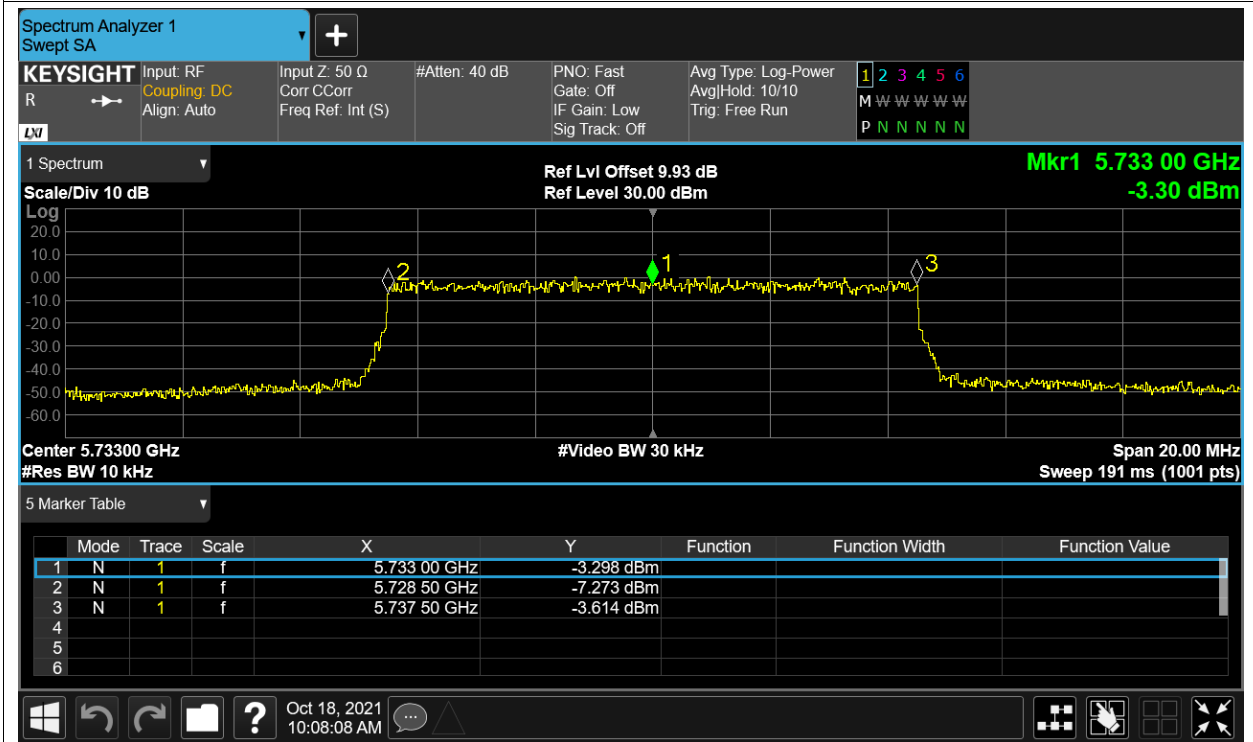

Freq. Stability NVNT 5.8G-1.4M-QPSK 5728MHz Ant1

Freq. Stability HVHT 5.8G-10M-16QAM 5733MHz Ant1

Freq. Stability HVLT 5.8G-10M-16QAM 5733MHz Ant1

Freq. Stability LVHT 5.8G-10M-16QAM 5733MHz Ant1

Freq. Stability LVLT 5.8G-10M-16QAM 5733MHz Ant1

Freq. Stability NVNT 5.8G-10M-16QAM 5733MHz Ant1

Freq. Stability HVHT 5.8G-10M-QPSK 5733MHz Ant1

Freq. Stability HVLT 5.8G-10M-QPSK 5733MHz Ant1

Freq. Stability LVHT 5.8G-10M-QPSK 5733MHz Ant1

Freq. Stability LVLT 5.8G-10M-QPSK 5733MHz Ant1