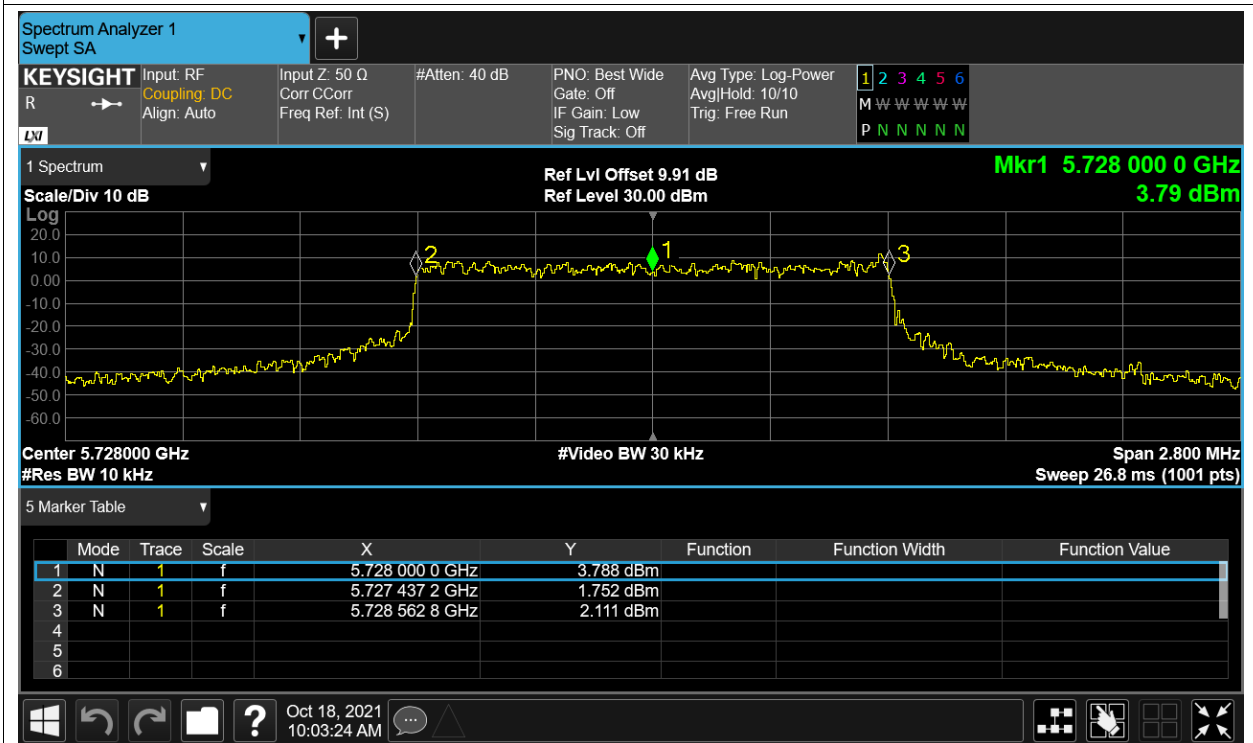

Test Graphs

Freq. Stability HVHT 5.8G-1.4M-16QAM 5728MHz Ant1

Freq. Stability HVLT 5.8G-1.4M-16QAM 5728MHz Ant1

Freq. Stability LVHT 5.8G-1.4M-16QAM 5728MHz Ant1

Freq. Stability LVLT 5.8G-1.4M-16QAM 5728MHz Ant1

Freq. Stability NVNT 5.8G-1.4M-16QAM 5728MHz Ant1

Freq. Stability HVHT 5.8G-1.4M-QPSK 5728MHz Ant1

Freq. Stability HVLT 5.8G-1.4M-QPSK 5728MHz Ant1

Freq. Stability LVHT 5.8G-1.4M-QPSK 5728MHz Ant1

Freq. Stability LVLT 5.8G-1.4M-QPSK 5728MHz Ant1