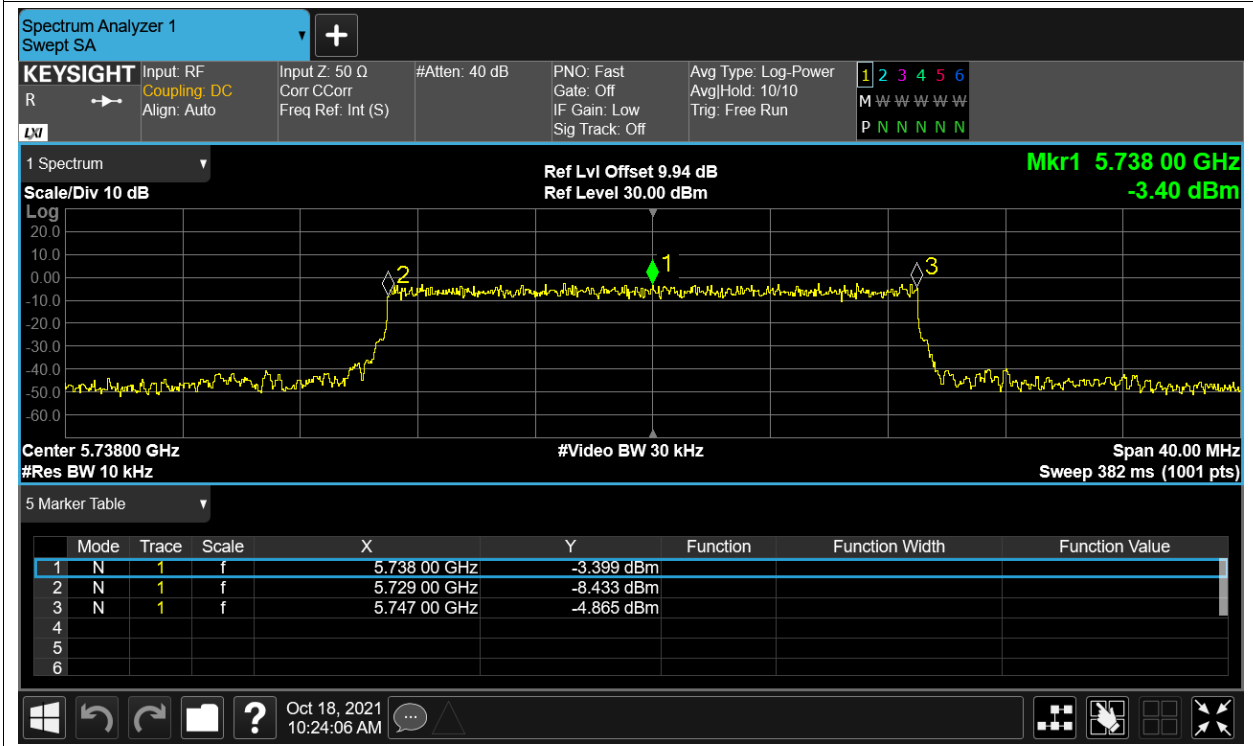

Freq. Stability NVNT 5.8G-20M-QPSK 5738MHz Ant1