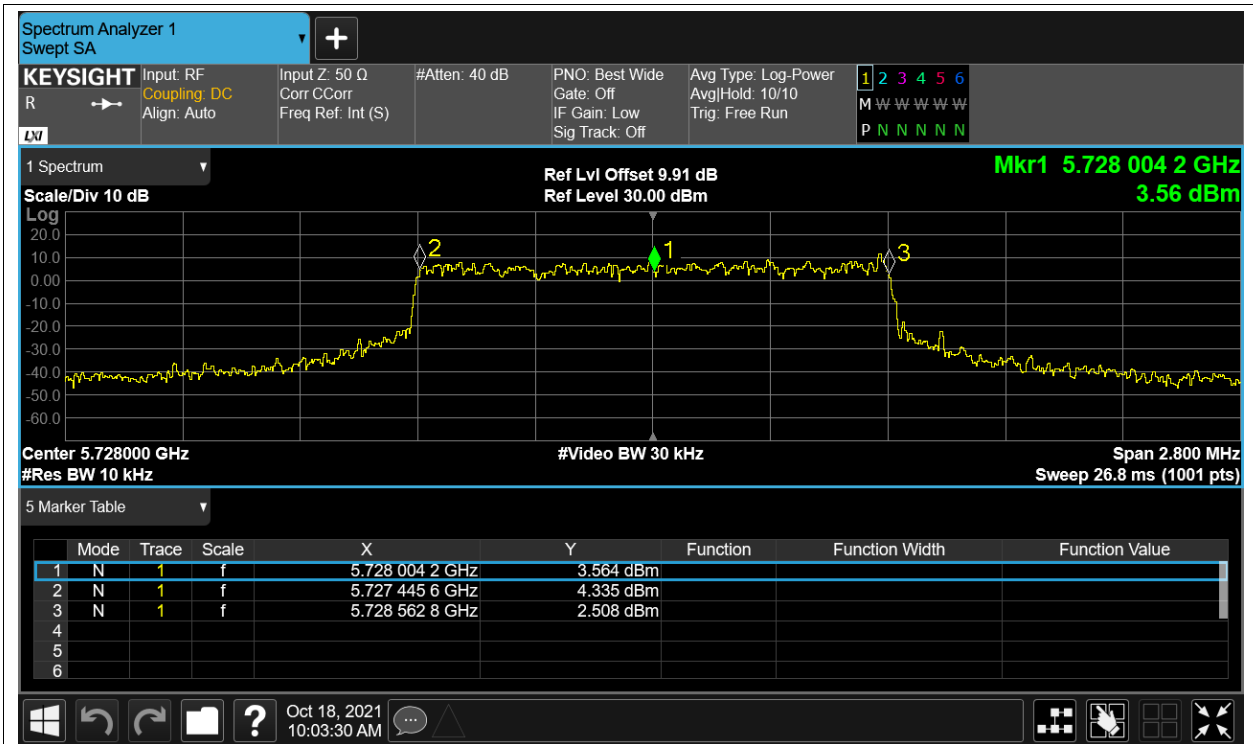

Test Graphs

Freq. Stability HVHT 5.8G-1.4M-16QAM 5728MHz Ant1

Freq. Stability HVLT 5.8G-1.4M-16QAM 5728MHz Ant1

Freq. Stability LVHT 5.8G-1.4M-16QAM 5728MHz Ant1

Freq. Stability LVLT 5.8G-1.4M-16QAM 5728MHz Ant1

Freq. Stability NVNT 5.8G-1.4M-16QAM 5728MHz Ant1

Freq. Stability HVHT 5.8G-1.4M-QPSK 5728MHz Ant1

Freq. Stability HVLT 5.8G-1.4M-QPSK 5728MHz Ant1

Freq. Stability LVHT 5.8G-1.4M-QPSK 5728MHz Ant1

Freq. Stability LVLT 5.8G-1.4M-QPSK 5728MHz Ant1