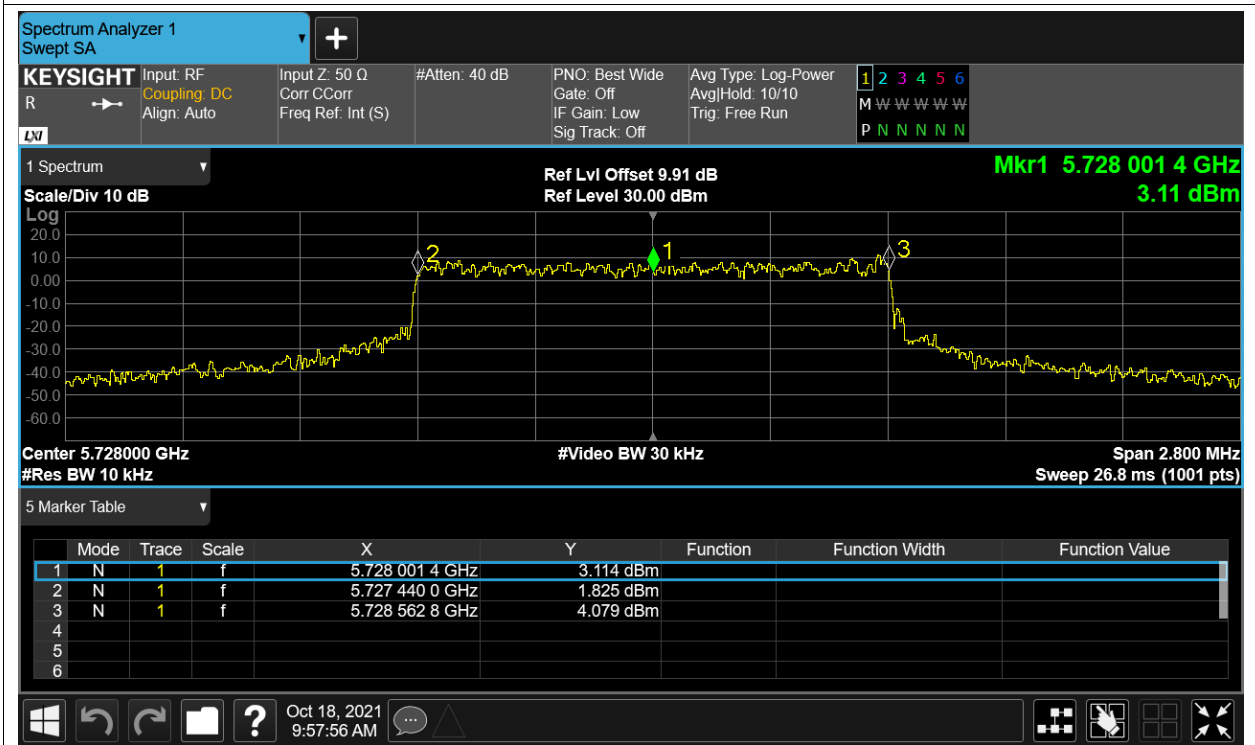

Test Graphs

Freq. Stability HVHT 5.8G-1.4M-16QAM 5728MHz Ant1

Freq. Stability HVLT 5.8G-1.4M-16QAM 5728MHz Ant1

Freq. Stability LVHT 5.8G-1.4M-16QAM 5728MHz Ant1

Freq. Stability LVLT 5.8G-1.4M-16QAM 5728MHz Ant1

Freq. Stability NVNT 5.8G-1.4M-16QAM 5728MHz Ant1

Freq. Stability HVHT 5.8G-1.4M-QPSK 5728MHz Ant1

Freq. Stability HVLT 5.8G-1.4M-QPSK 5728MHz Ant1

Freq. Stability LVHT 5.8G-1.4M-QPSK 5728MHz Ant1

Freq. Stability LVLT 5.8G-1.4M-QPSK 5728MHz Ant1