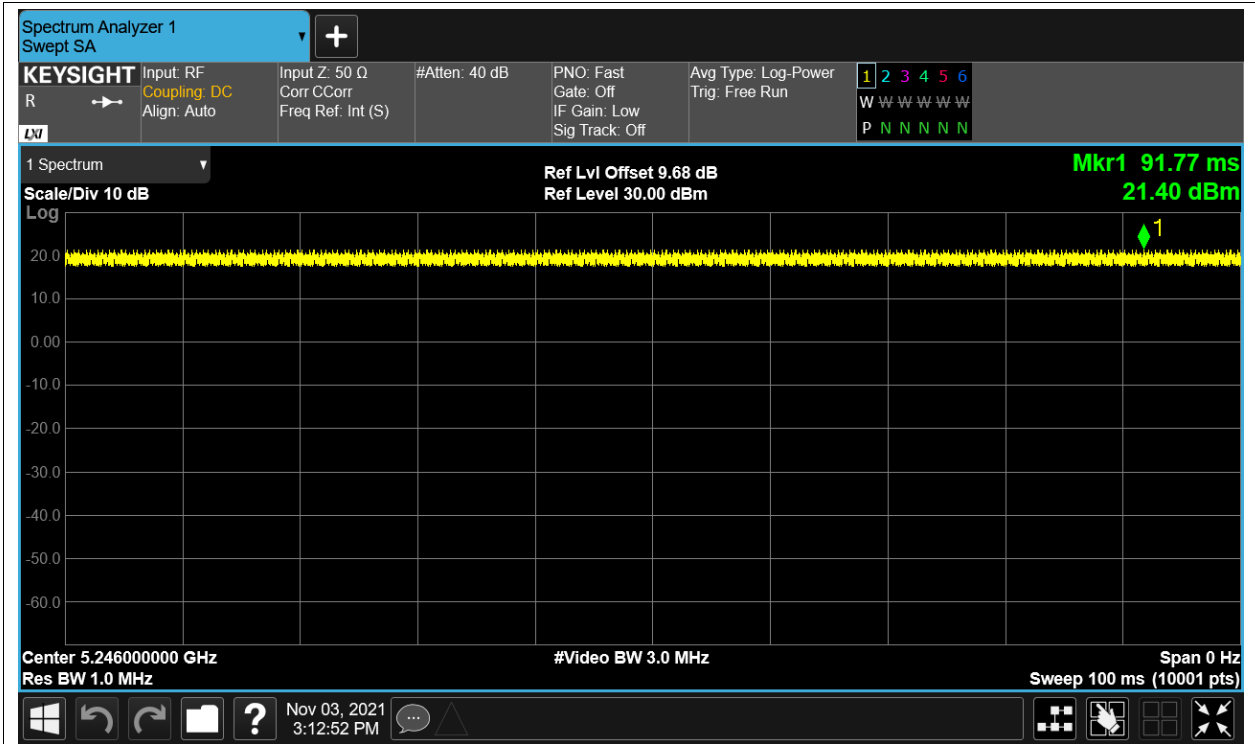

Test Graphs

Duty Cycle NVNT 5.2G-1.4M-16QAM 5154MHz Ant1

Duty Cycle NVNT 5.2G-1.4M-16QAM 5201MHz Ant1

Duty Cycle NVNT 5.2G-1.4M-16QAM 5246MHz Ant1

Duty Cycle NVNT 5.2G-1.4M-QPSK 5154MHz Ant1

Duty Cycle NVNT 5.2G-1.4M-QPSK 5201MHz Ant1