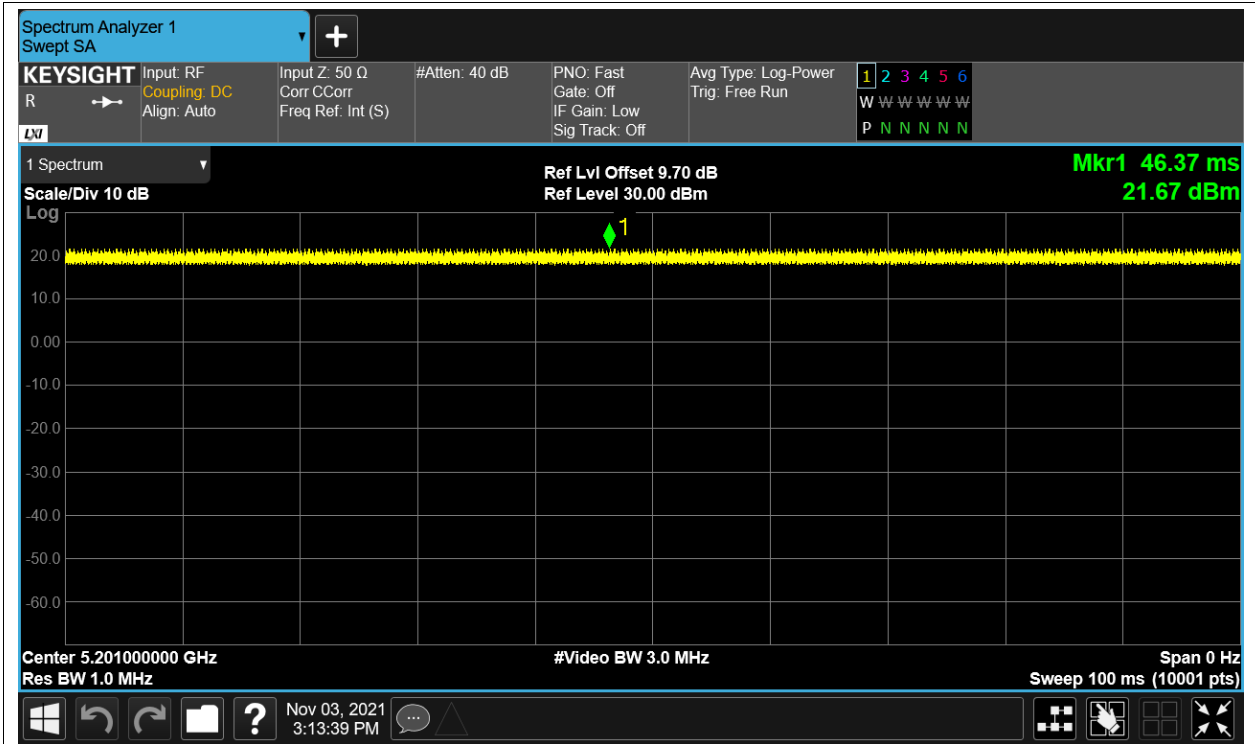

Test Graphs

Duty Cycle NVNT 5.2G-1.4M-16QAM 5154MHz Ant1

Duty Cycle NVNT 5.2G-1.4M-16QAM 5201MHz Ant1

Duty Cycle NVNT 5.2G-1.4M-16QAM 5246MHz Ant1

Duty Cycle NVNT 5.2G-1.4M-QPSK 5154MHz Ant1

Duty Cycle NVNT 5.2G-1.4M-QPSK 5201MHz Ant1