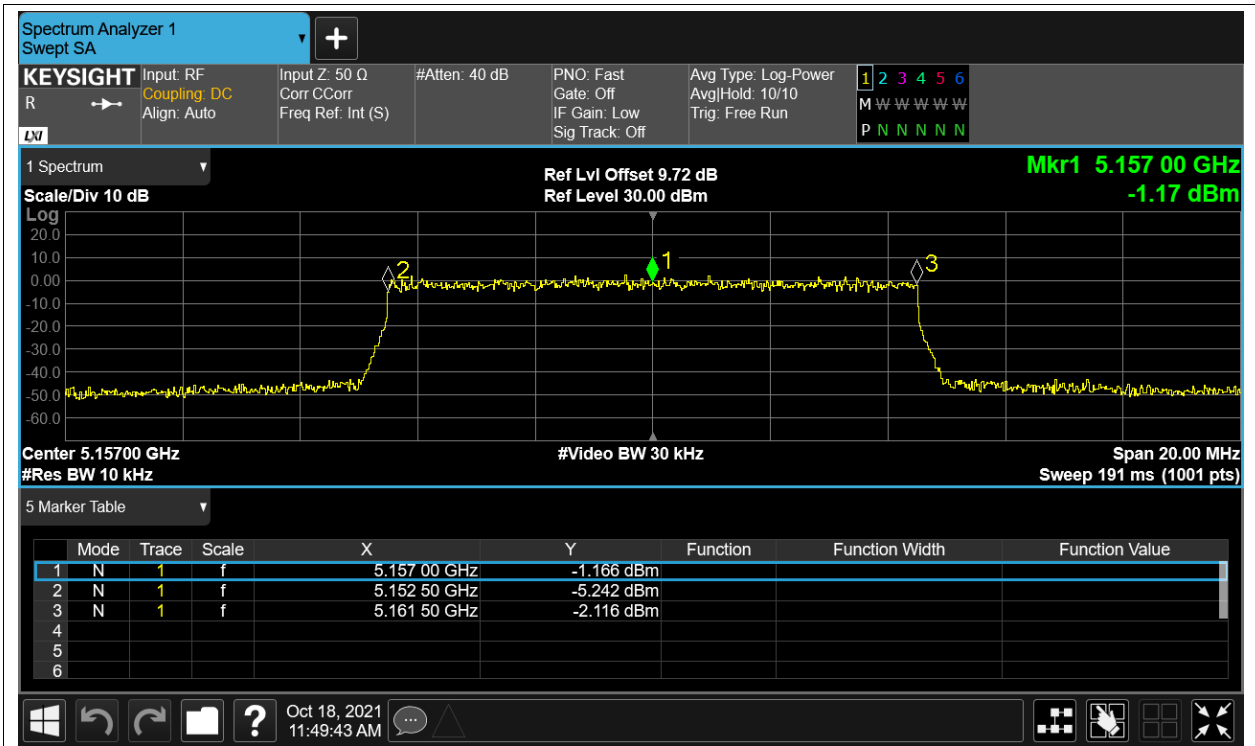

Freq. Stability HVLT 5.2G-10M-QPSK 5157MHz Ant1