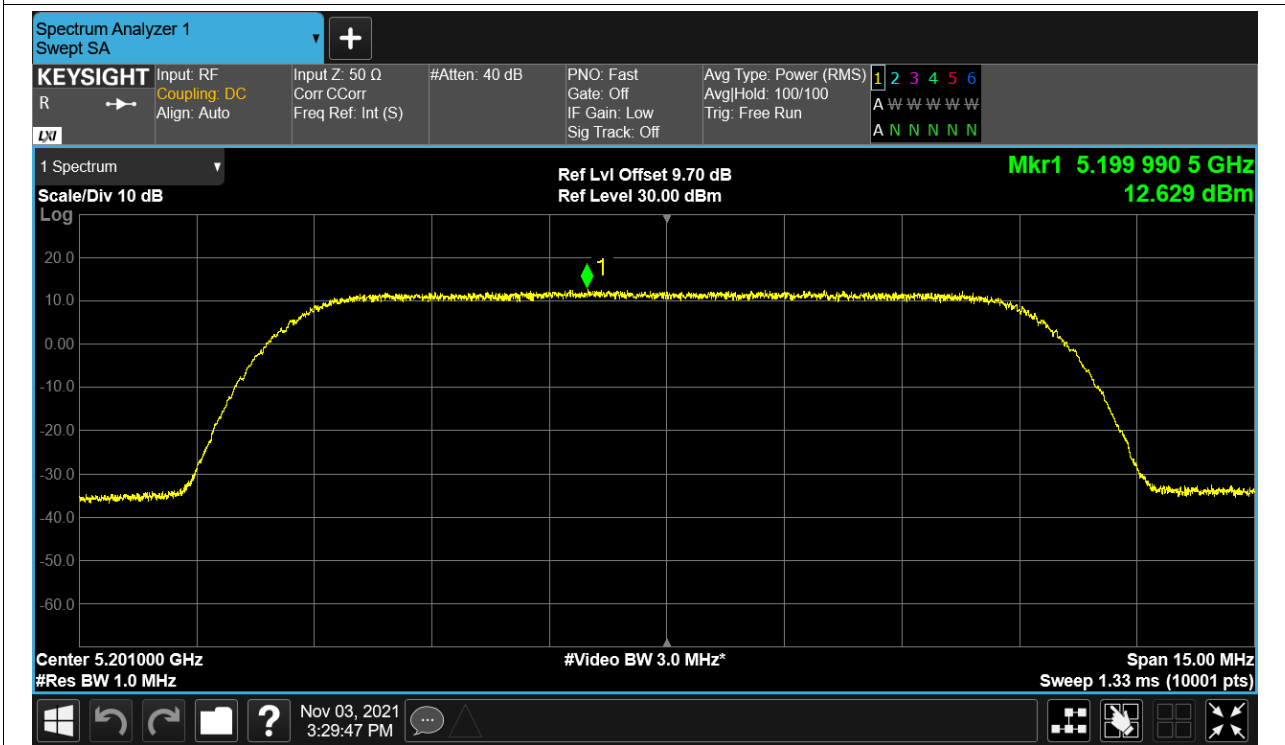

PSD NVNT 5.2G-10M-16QAM 5201MHz Ant1