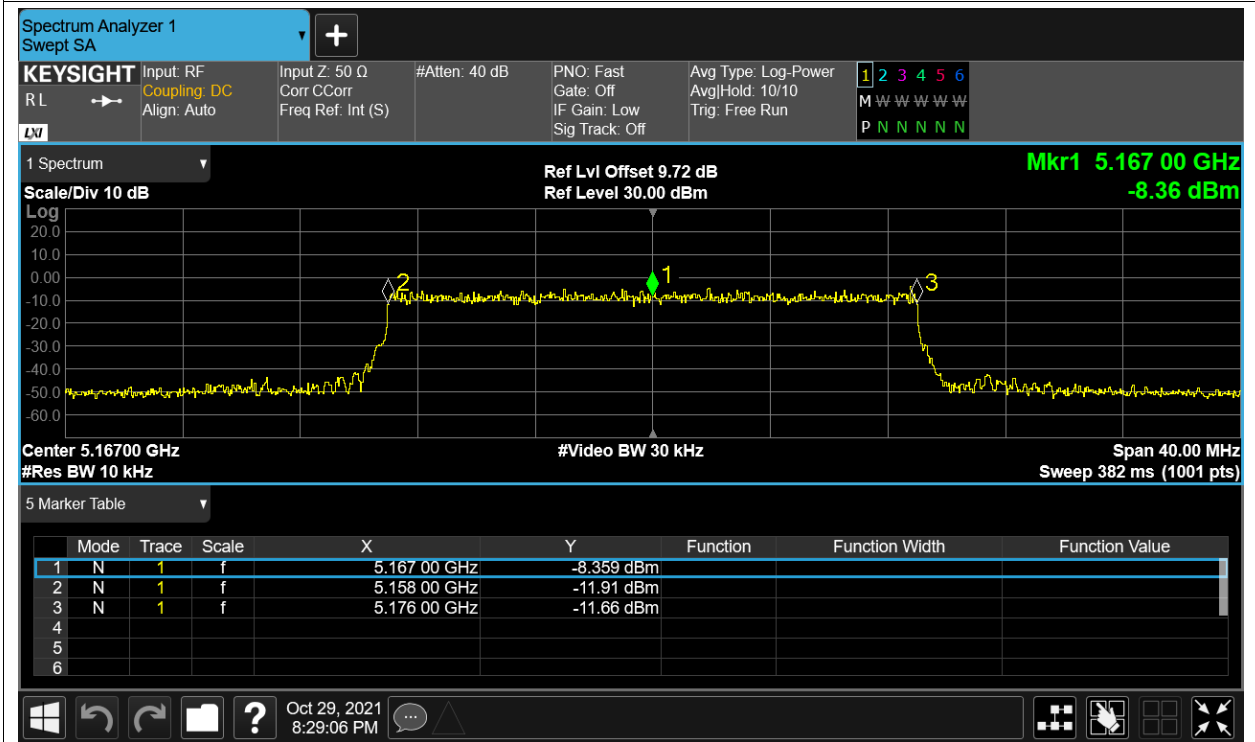

Freq. Stability NVNT 5.2G-10M-QPSK 5157MHz Ant1

Freq. Stability HVHT 5.2G-20M-16QAM 5167MHz Ant1

Freq. Stability HVLT 5.2G-20M-16QAM 5167MHz Ant1

Freq. Stability LVHT 5.2G-20M-16QAM 5167MHz Ant1

Freq. Stability LVLT 5.2G-20M-16QAM 5167MHz Ant1