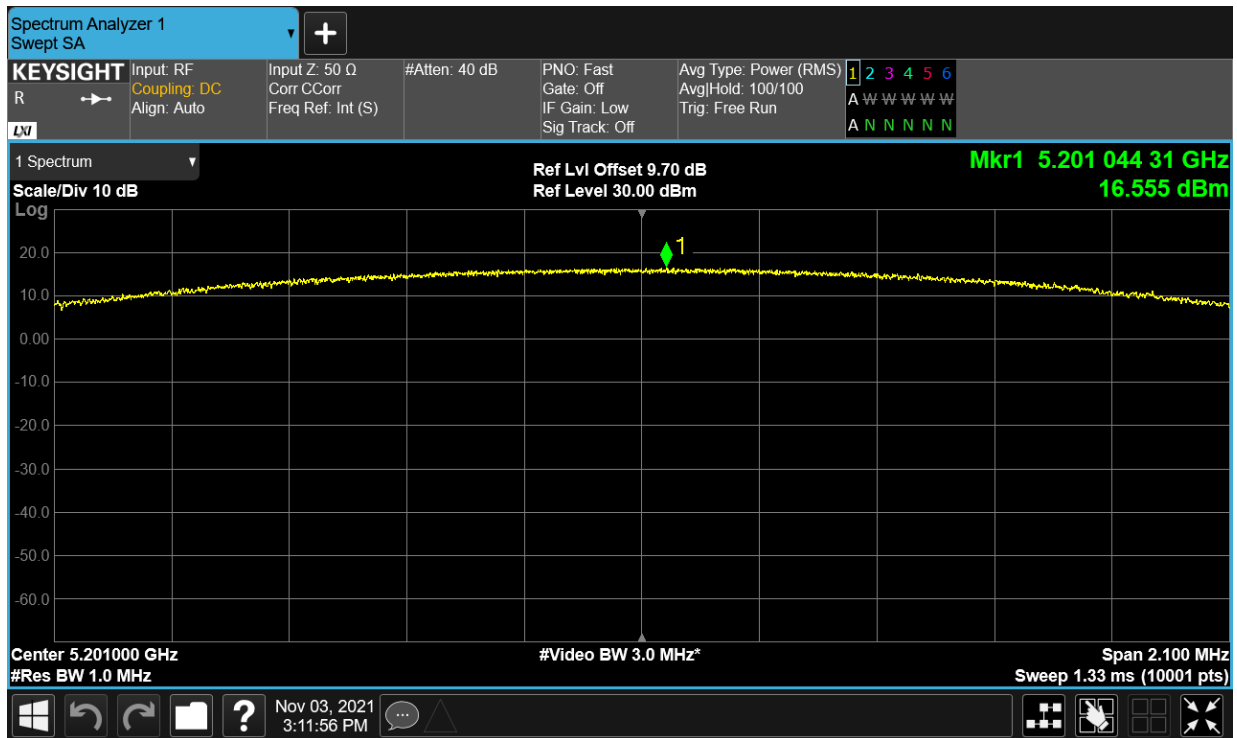

OBW NVNT 5.2G-20M-QPSK 5167MHz Ant1

OBW NVNT 5.2G-20M-QPSK 5201MHz Ant1

OBW NVNT 5.2G-20M-QPSK 5233MHz Ant1

Maximum Power Spectral Density Level

Condition	Mode	Frequency (MHz)	Antenna	Max PSD (dBm)	Limit (dBm)	Verdict
NVNT	5.2G-1.4M-16QAM	5154	Ant1	16.096	17	Pass
NVNT	5.2G-1.4M-16QAM	5201	Ant1	16.555	17	Pass
NVNT	5.2G-1.4M-16QAM	5246	Ant1	16.302	17	Pass
NVNT	5.2G-1.4M-QPSK	5154	Ant1	16.517	17	Pass
NVNT	5.2G-1.4M-QPSK	5201	Ant1	16.249	17	Pass
NVNT	5.2G-1.4M-QPSK	5246	Ant1	16.138	17	Pass
NVNT	5.2G-10M-16QAM	5157	Ant1	12.525	17	Pass
NVNT	5.2G-10M-16QAM	5201	Ant1	12.629	17	Pass
NVNT	5.2G-10M-16QAM	5243	Ant1	12.354	17	Pass
NVNT	5.2G-10M-QPSK	5157	Ant1	12.377	17	Pass
NVNT	5.2G-10M-QPSK	5201	Ant1	12.598	17	Pass
NVNT	5.2G-10M-QPSK	5243	Ant1	12.566	17	Pass
NVNT	5.2G-20M-16QAM	5167	Ant1	4.678	17	Pass
NVNT	5.2G-20M-16QAM	5201	Ant1	6.32	17	Pass
NVNT	5.2G-20M-16QAM	5233	Ant1	5.252	17	Pass
NVNT	5.2G-20M-QPSK	5167	Ant1	5.104	17	Pass
NVNT	5.2G-20M-QPSK	5201	Ant1	5.113	17	Pass
NVNT	5.2G-20M-QPSK	5233	Ant1	5.706	17	Pass

Test Graphs

PSD NVNT 5.2G-1.4M-16QAM 5154MHz Ant1

PSD NVNT 5.2G-1.4M-16QAM 5201MHz Ant1

PSD NVNT 5.2G-1.4M-16QAM 5246MHz Ant1

PSD NVNT 5.2G-1.4M-QPSK 5154MHz Ant1

PSD NVNT 5.2G-1.4M-QPSK 5201MHz Ant1

PSD NVNT 5.2G-1.4M-QPSK 5246MHz Ant1