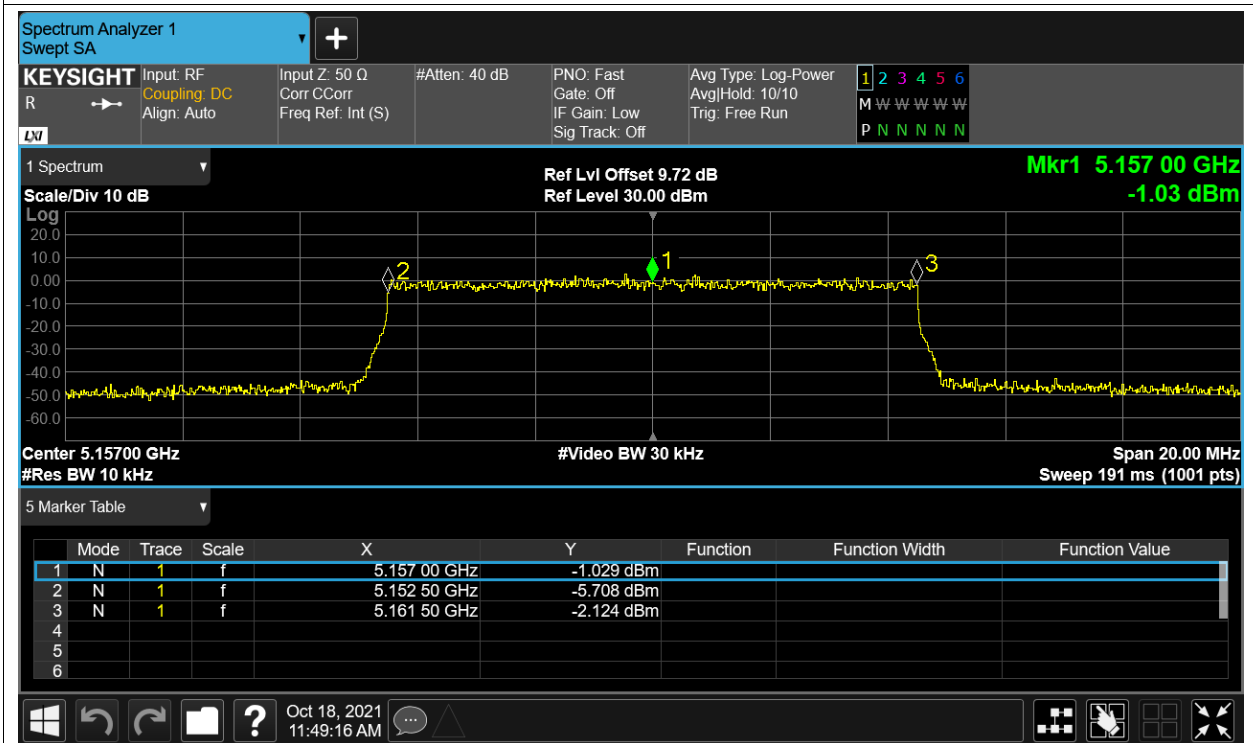

Freq. Stability NVNT 5.2G-10M-QPSK 5157MHz Ant1