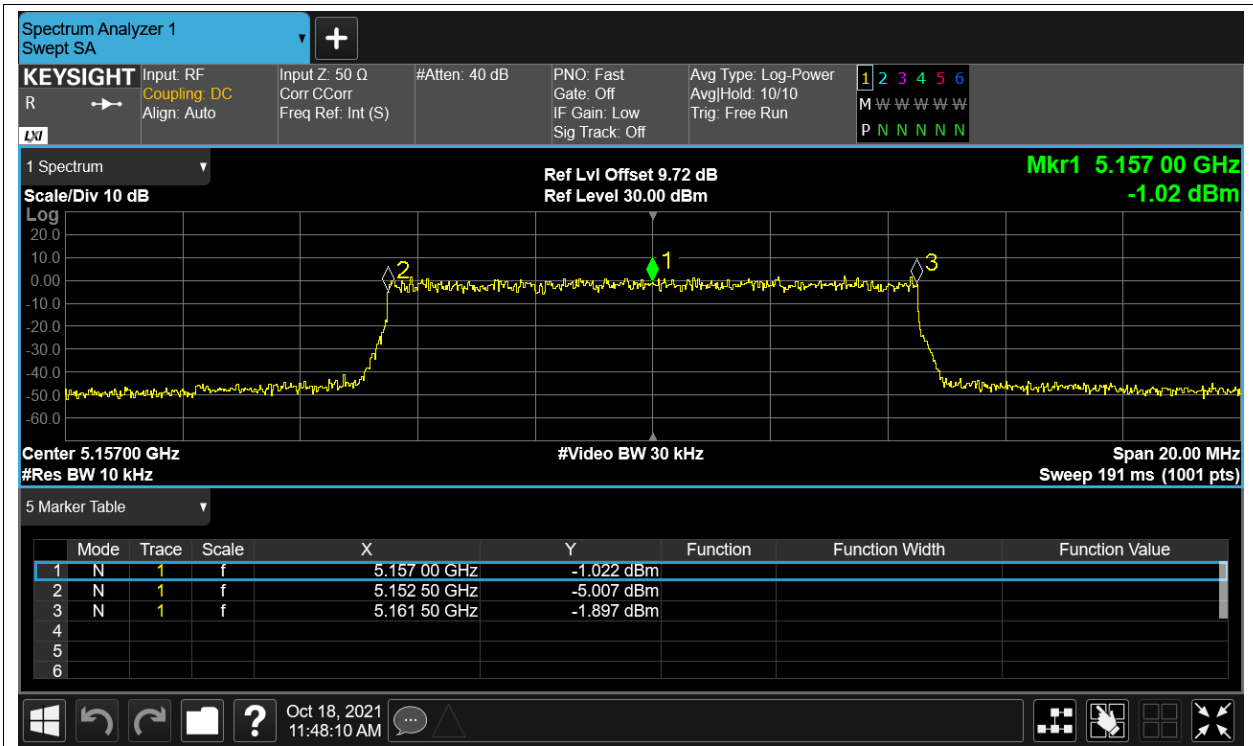

Freq. Stability NVNT 5.2G-1.4M-QPSK 5154MHz Ant1

Freq. Stability HVHT 5.2G-10M-16QAM 5157MHz Ant1

Freq. Stability HVLT 5.2G-10M-16QAM 5157MHz Ant1

Freq. Stability LVHT 5.2G-10M-16QAM 5157MHz Ant1

Freq. Stability LVLT 5.2G-10M-16QAM 5157MHz Ant1