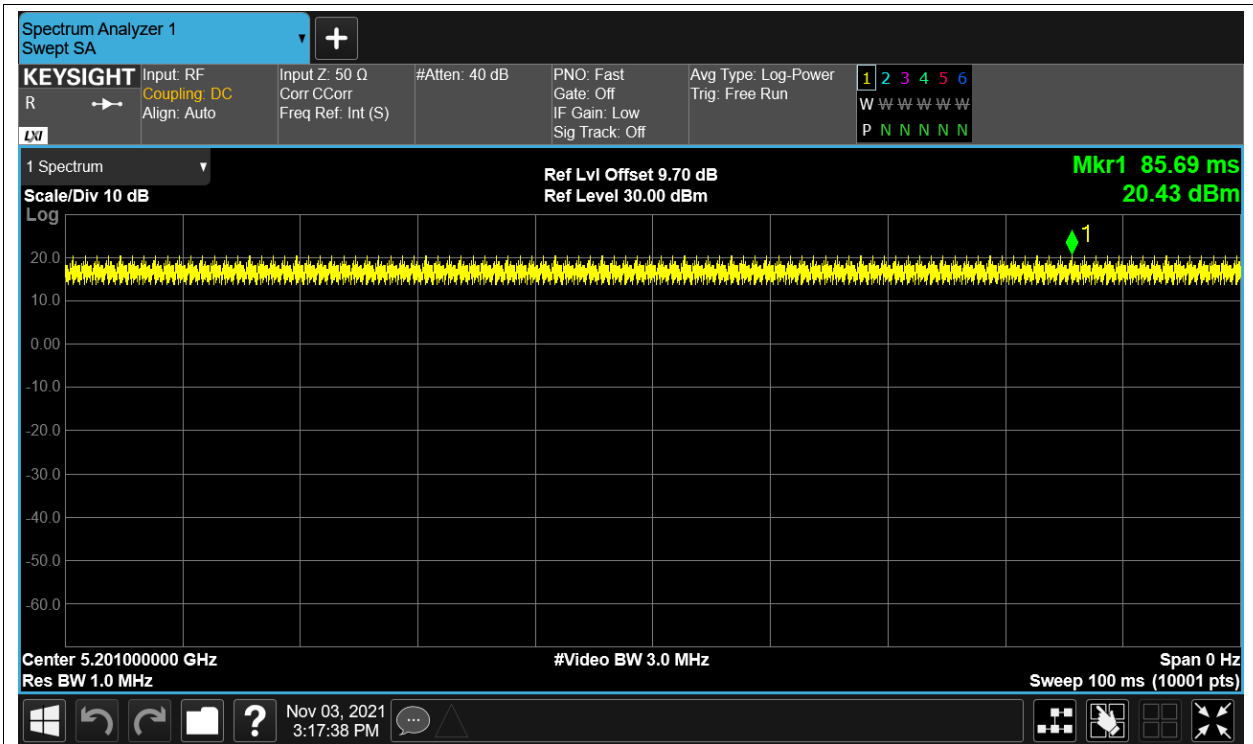

Duty Cycle NVNT 5.2G-10M-QPSK 5201MHz Ant1