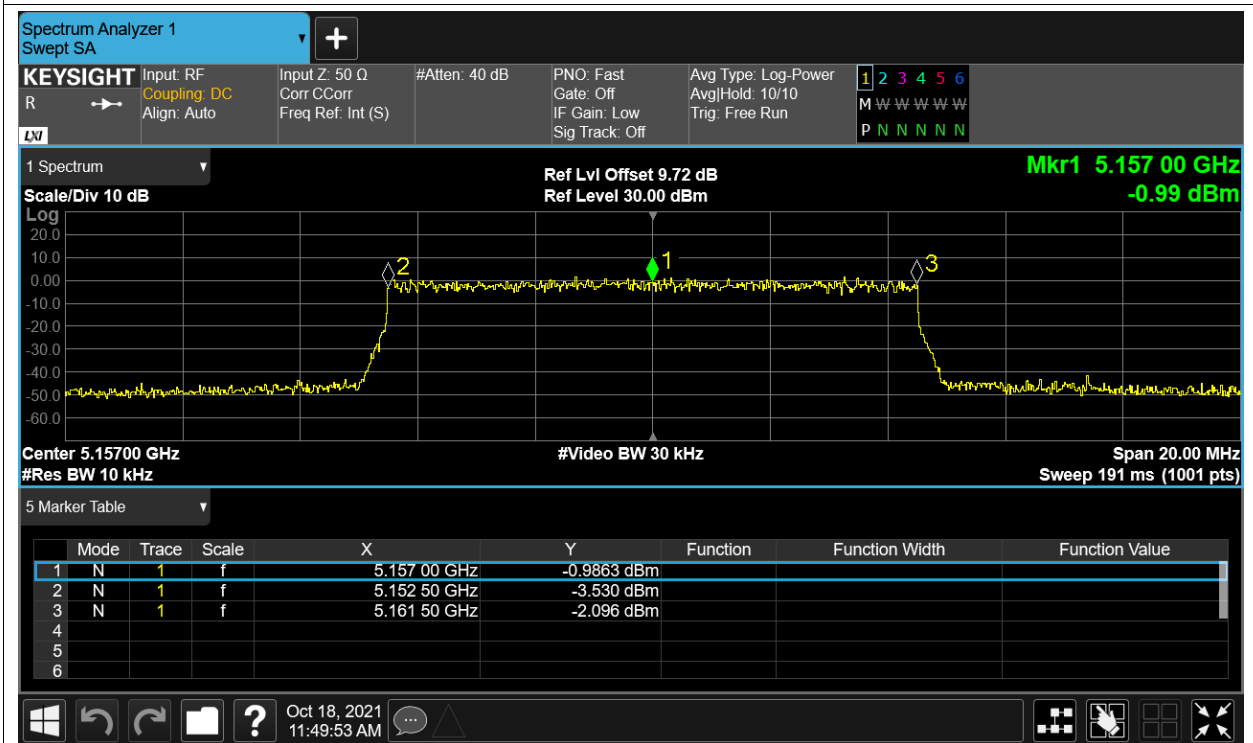

Freq. Stability HVHT 5.2G-10M-QPSK 5157MHz Ant1