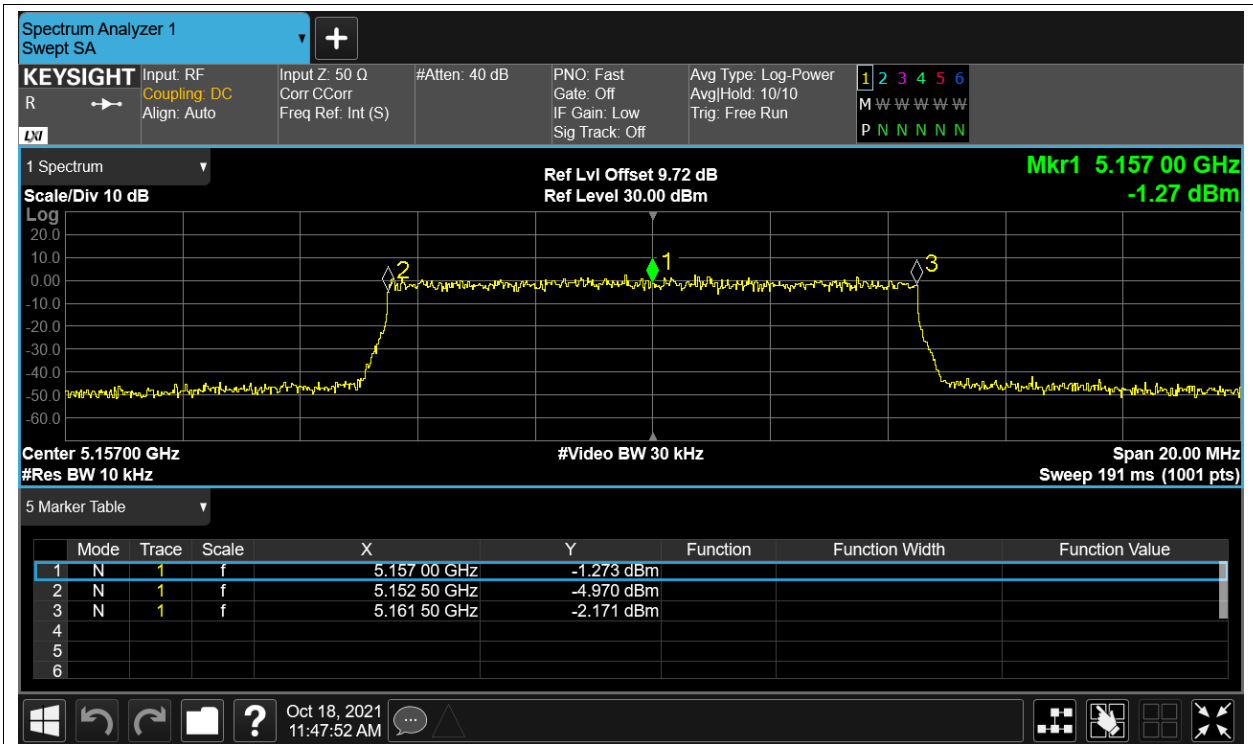

Freq. Stability NVNT 5.2G-10M-16QAM 5157MHz Ant1