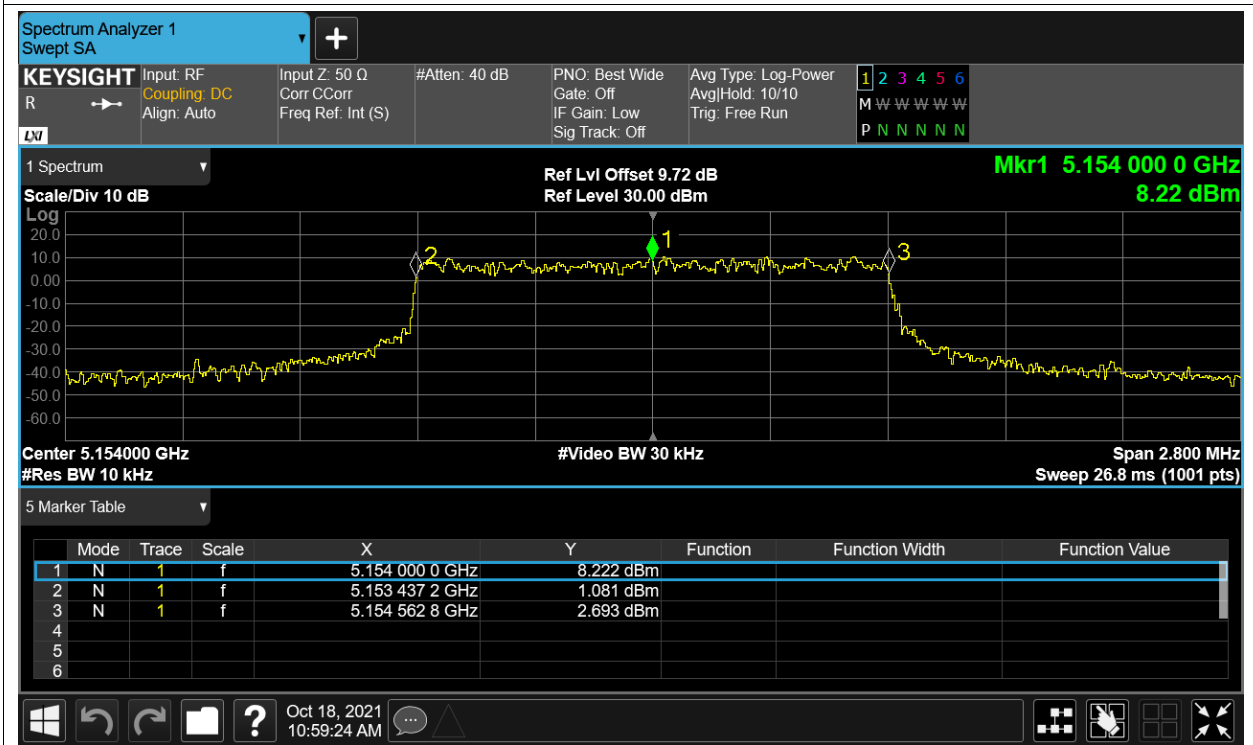

Test Graphs

Freq. Stability HVHT 5.2G-1.4M-16QAM 5154MHz Ant1

Freq. Stability HVLT 5.2G-1.4M-16QAM 5154MHz Ant1

Freq. Stability LVHT 5.2G-1.4M-16QAM 5154MHz Ant1

Freq. Stability LVLT 5.2G-1.4M-16QAM 5154MHz Ant1

Freq. Stability NVNT 5.2G-1.4M-16QAM 5154MHz Ant1

Freq. Stability HVHT 5.2G-1.4M-QPSK 5154MHz Ant1

Freq. Stability HVLT 5.2G-1.4M-QPSK 5154MHz Ant1

Freq. Stability LVHT 5.2G-1.4M-QPSK 5154MHz Ant1

Freq. Stability LVLT 5.2G-1.4M-QPSK 5154MHz Ant1

Freq. Stability NVNT 5.2G-1.4M-QPSK 5154MHz Ant1

Freq. Stability HVHT 5.2G-10M-16QAM 5157MHz Ant1

Freq. Stability HVLT 5.2G-10M-16QAM 5157MHz Ant1

Freq. Stability LVHT 5.2G-10M-16QAM 5157MHz Ant1

Freq. Stability LVLT 5.2G-10M-16QAM 5157MHz Ant1