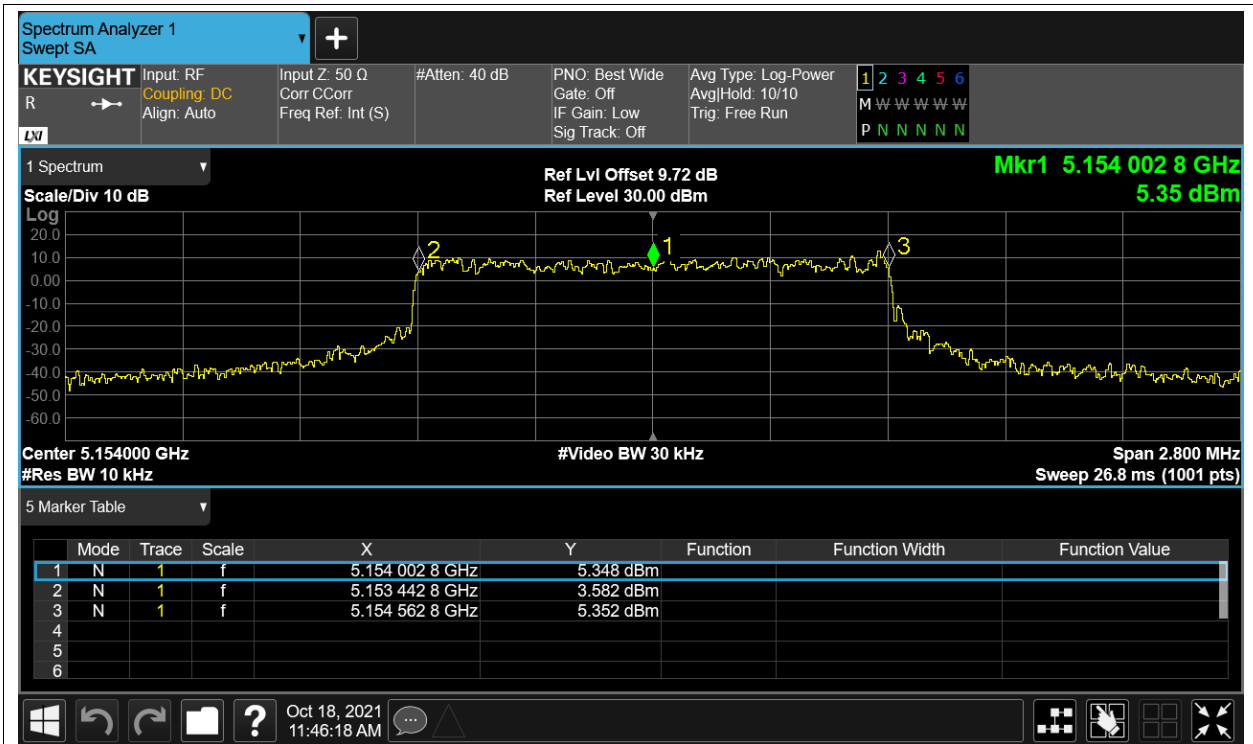

Test Data

Frequency Stability

Condition	Mode	Frequency (MHz)	Antenna	Measured Frequency (MHz)	Deviation (ppm)	Limit (ppm)	Verdict
HVHT	5.2G-1.4M-16QAM	5154	Ant1	5154.0028	0.54	within the band	Pass
HVLT	5.2G-1.4M-16QAM	5154	Ant1	5154	0		Pass
LVHT	5.2G-1.4M-16QAM	5154	Ant1	5154.0028	0.54		Pass
LVLT	5.2G-1.4M-16QAM	5154	Ant1	5154.0028	0.54		Pass
NVNT	5.2G-1.4M-16QAM	5154	Ant1	5154.0028	0.54		Pass
HVHT	5.2G-1.4M-QPSK	5154	Ant1	5154	0		Pass
HVLT	5.2G-1.4M-QPSK	5154	Ant1	5154	0		Pass
LVHT	5.2G-1.4M-QPSK	5154	Ant1	5154	0		Pass
LVLT	5.2G-1.4M-QPSK	5154	Ant1	5154.0014	0.27		Pass
NVNT	5.2G-1.4M-QPSK	5154	Ant1	5154	0		Pass
HVHT	5.2G-10M-16QAM	5157	Ant1	5157	0		Pass
HVLT	5.2G-10M-16QAM	5157	Ant1	5157	0		Pass
LVHT	5.2G-10M-16QAM	5157	Ant1	5157	0		Pass
LVLT	5.2G-10M-16QAM	5157	Ant1	5157	0		Pass
NVNT	5.2G-10M-16QAM	5157	Ant1	5157	0		Pass
HVHT	5.2G-10M-QPSK	5157	Ant1	5157	0		Pass
HVLT	5.2G-10M-QPSK	5157	Ant1	5157	0		Pass
LVHT	5.2G-10M-QPSK	5157	Ant1	5157	0		Pass
LVLT	5.2G-10M-QPSK	5157	Ant1	5157	0		Pass
NVNT	5.2G-10M-QPSK	5157	Ant1	5157	0		Pass
HVHT	5.2G-20M-16QAM	5167	Ant1	5167	0		Pass
HVLT	5.2G-20M-16QAM	5167	Ant1	5167	0		Pass
LVHT	5.2G-20M-16QAM	5167	Ant1	5167	0		Pass
LVLT	5.2G-20M-16QAM	5167	Ant1	5167	0		Pass
NVNT	5.2G-20M-16QAM	5167	Ant1	5167	0		Pass
HVHT	5.2G-20M-QPSK	5167	Ant1	5167	0		Pass
HVLT	5.2G-20M-QPSK	5167	Ant1	5167	0		Pass
LVHT	5.2G-20M-QPSK	5167	Ant1	5167	0		Pass
LVLT	5.2G-20M-QPSK	5167	Ant1	5167	0		Pass
NVNT	5.2G-20M-QPSK	5167	Ant1	5167	0		Pass

Test Graphs

Freq. Stability HVHT 5.2G-1.4M-16QAM 5154MHz Ant1

Freq. Stability HVLT 5.2G-1.4M-16QAM 5154MHz Ant1

Freq. Stability LVHT 5.2G-1.4M-16QAM 5154MHz Ant1

Freq. Stability LVLT 5.2G-1.4M-16QAM 5154MHz Ant1

Freq. Stability NVNT 5.2G-1.4M-16QAM 5154MHz Ant1

Freq. Stability HVHT 5.2G-1.4M-QPSK 5154MHz Ant1

Freq. Stability HVLT 5.2G-1.4M-QPSK 5154MHz Ant1

Freq. Stability LVHT 5.2G-1.4M-QPSK 5154MHz Ant1

Freq. Stability LVLT 5.2G-1.4M-QPSK 5154MHz Ant1