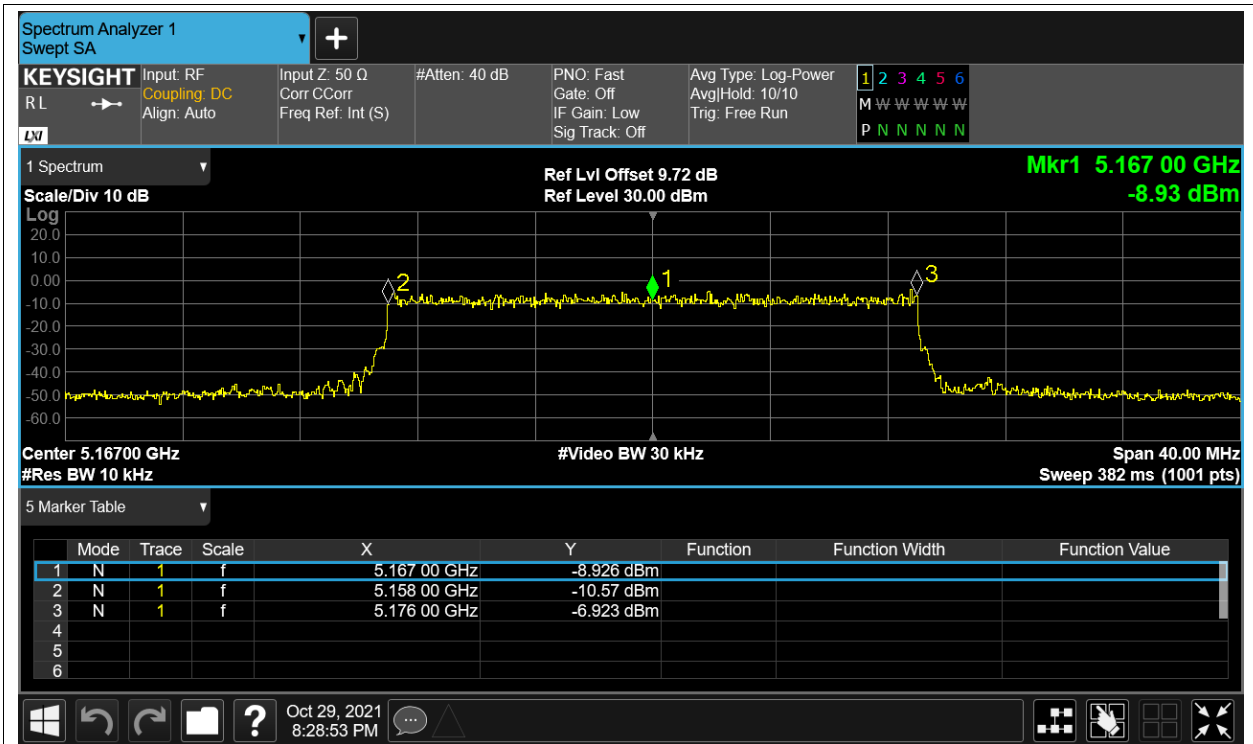

Freq. Stability NVNT 5.2G-20M-16QAM 5167MHz Ant1