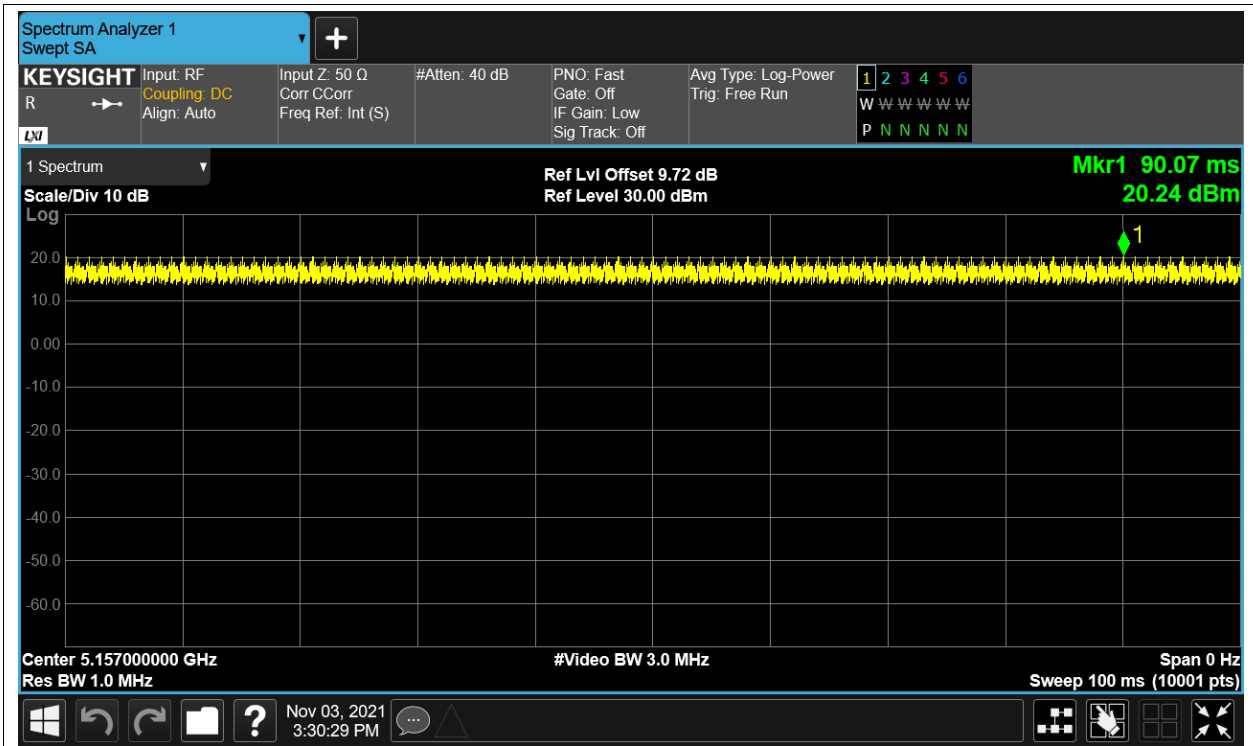

Duty Cycle NVNT 5.2G-10M-16QAM 5157MHz Ant1