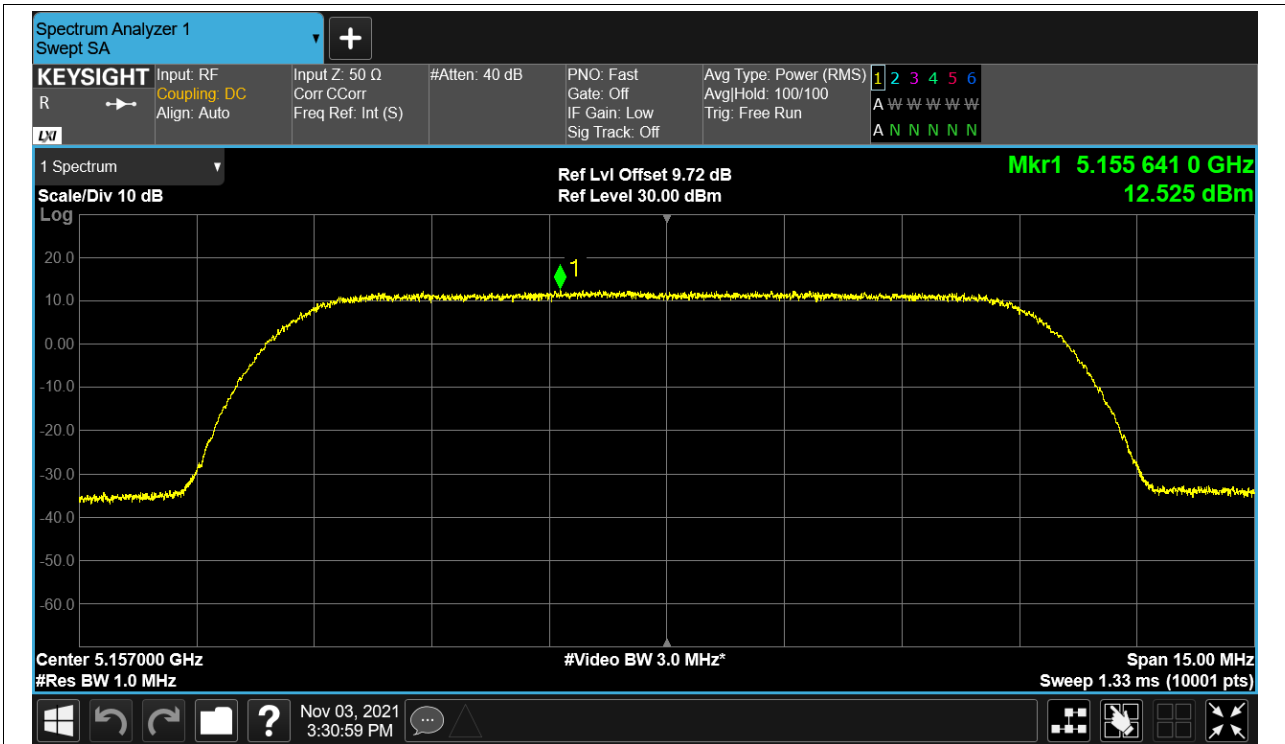

PSD NVNT 5.2G-10M-16QAM 5157MHz Ant1