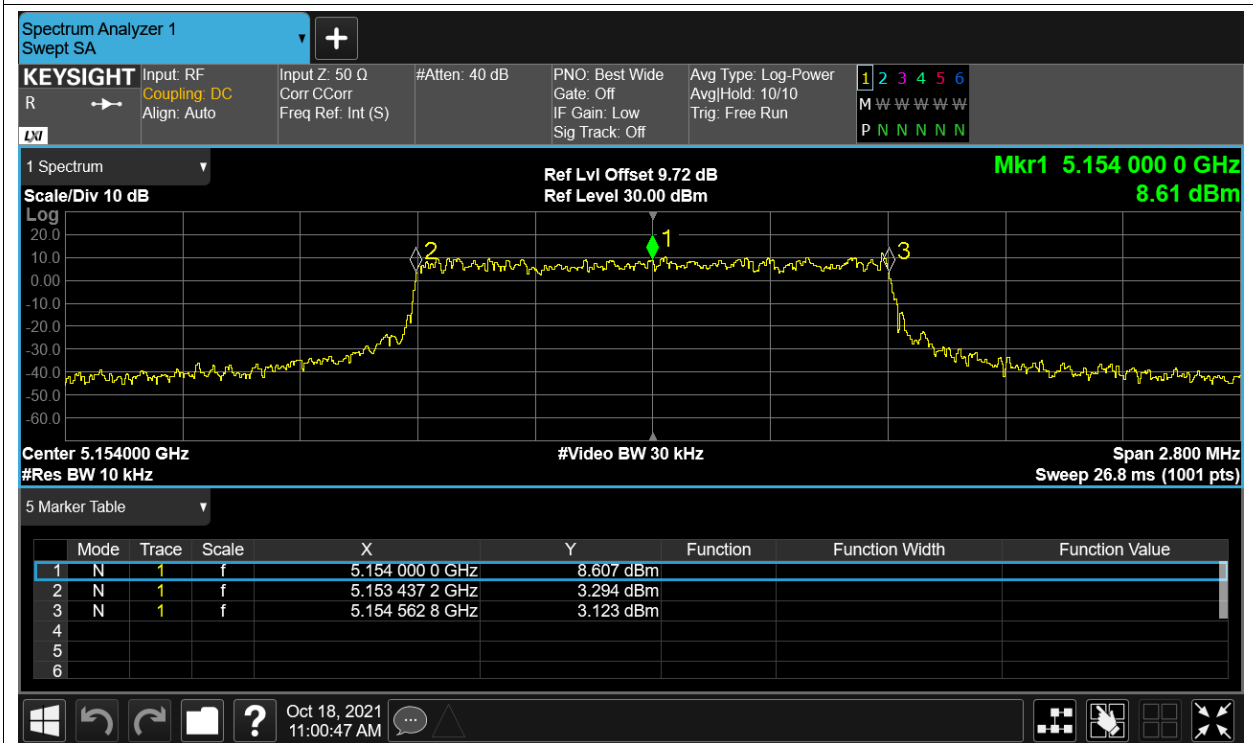

Test Graphs

Freq. Stability HVHT 5.2G-1.4M-16QAM 5154MHz Ant1

Freq. Stability HVLT 5.2G-1.4M-16QAM 5154MHz Ant1

Freq. Stability LVHT 5.2G-1.4M-16QAM 5154MHz Ant1

Freq. Stability LVLT 5.2G-1.4M-16QAM 5154MHz Ant1

Freq. Stability NVNT 5.2G-1.4M-16QAM 5154MHz Ant1

Freq. Stability HVHT 5.2G-1.4M-QPSK 5154MHz Ant1

Freq. Stability HVLT 5.2G-1.4M-QPSK 5154MHz Ant1

Freq. Stability LVHT 5.2G-1.4M-QPSK 5154MHz Ant1

Freq. Stability LVLT 5.2G-1.4M-QPSK 5154MHz Ant1

Freq. Stability NVNT 5.2G-1.4M-QPSK 5154MHz Ant1

Freq. Stability HVHT 5.2G-10M-16QAM 5157MHz Ant1

Freq. Stability HVLT 5.2G-10M-16QAM 5157MHz Ant1

Freq. Stability LVHT 5.2G-10M-16QAM 5157MHz Ant1

Freq. Stability LVLT 5.2G-10M-16QAM 5157MHz Ant1