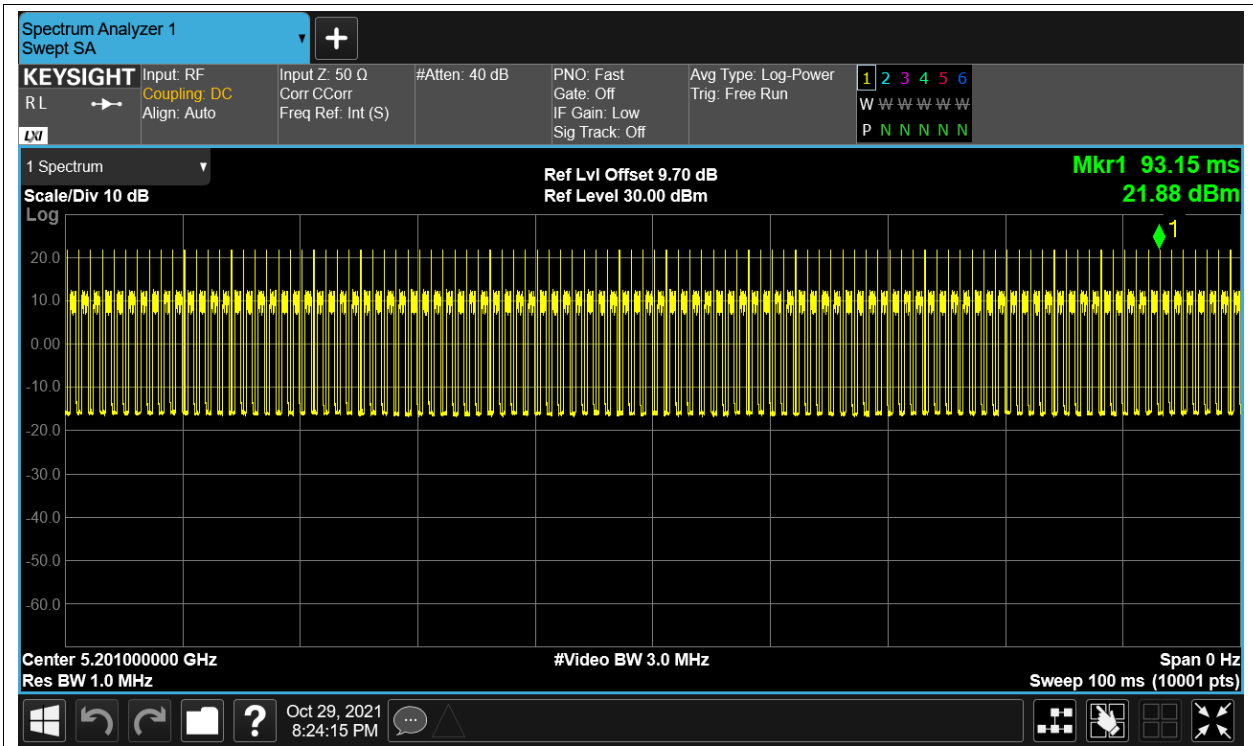

Duty Cycle NVNT 5.2G-20M-QPSK 5201MHz Ant1