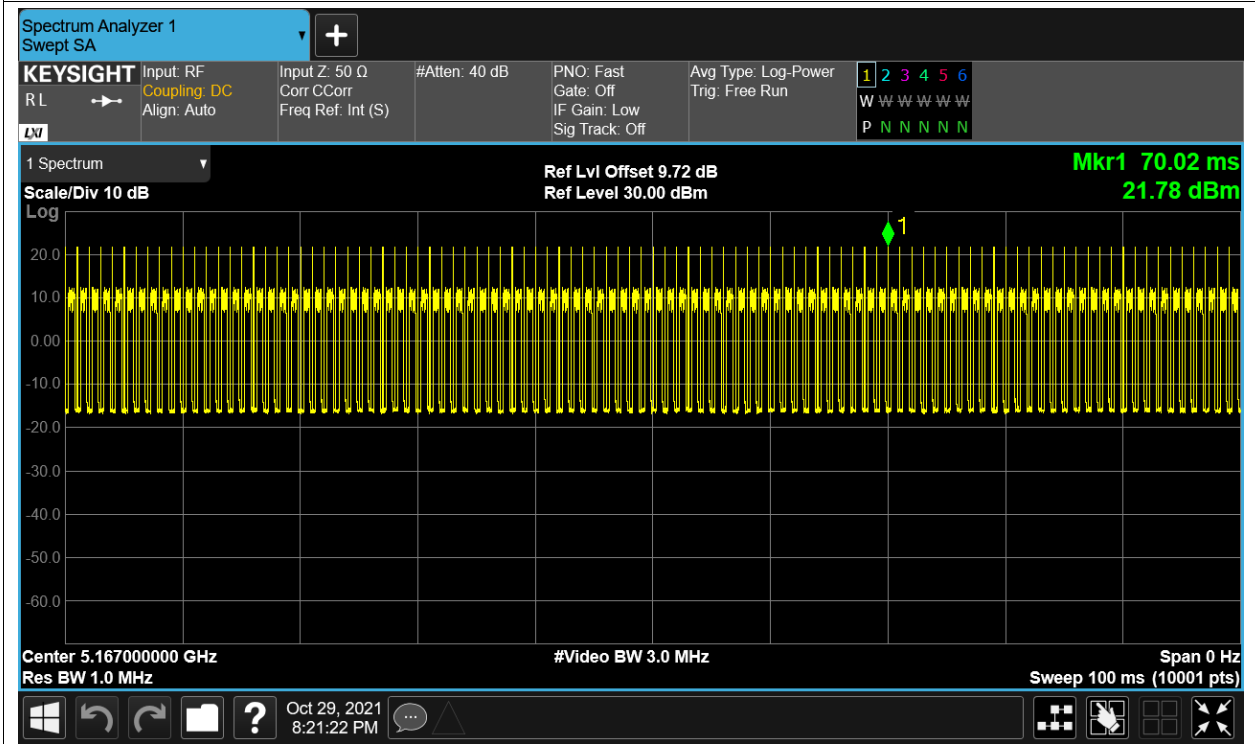

Duty Cycle NVNT 5.2G-20M-QPSK 5167MHz Ant1