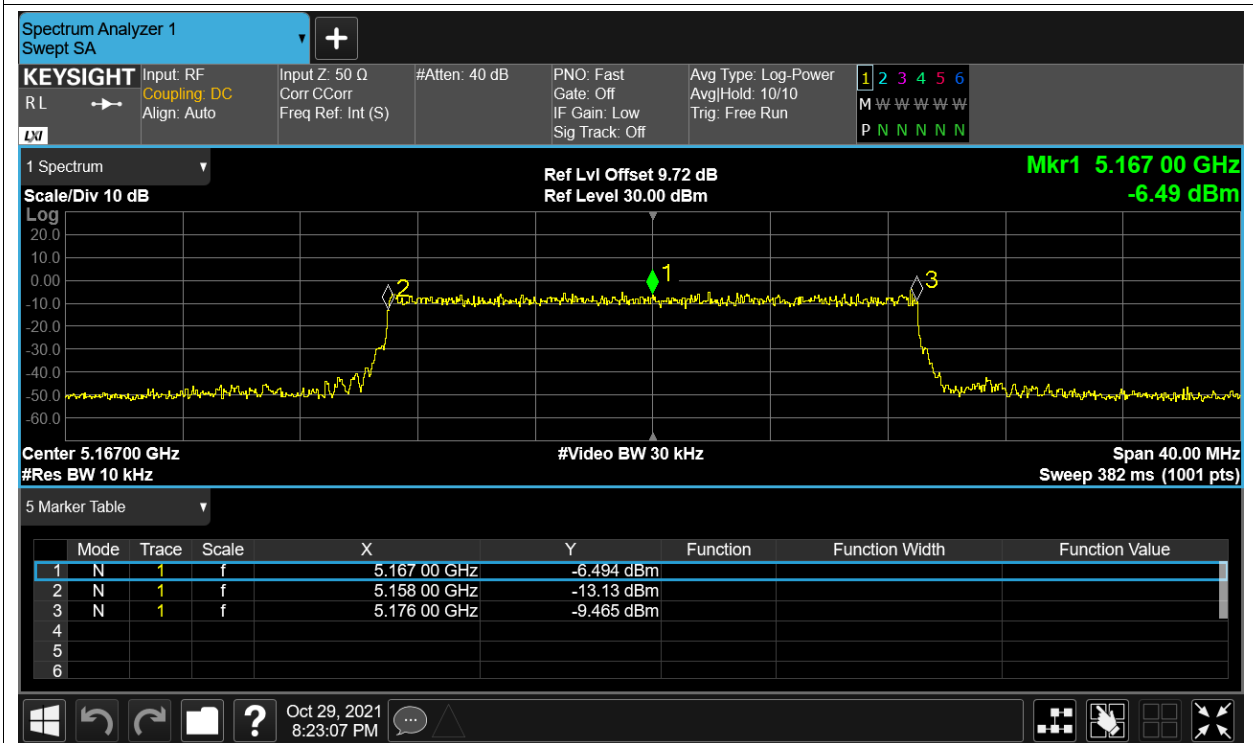

Freq. Stability NVNT 5.2G-20M-16QAM 5167MHz Ant1

Freq. Stability HVHT 5.2G-20M-QPSK 5167MHz Ant1

Freq. Stability HVLT 5.2G-20M-QPSK 5167MHz Ant1

Freq. Stability LVHT 5.2G-20M-QPSK 5167MHz Ant1

Freq. Stability LVLT 5.2G-20M-QPSK 5167MHz Ant1