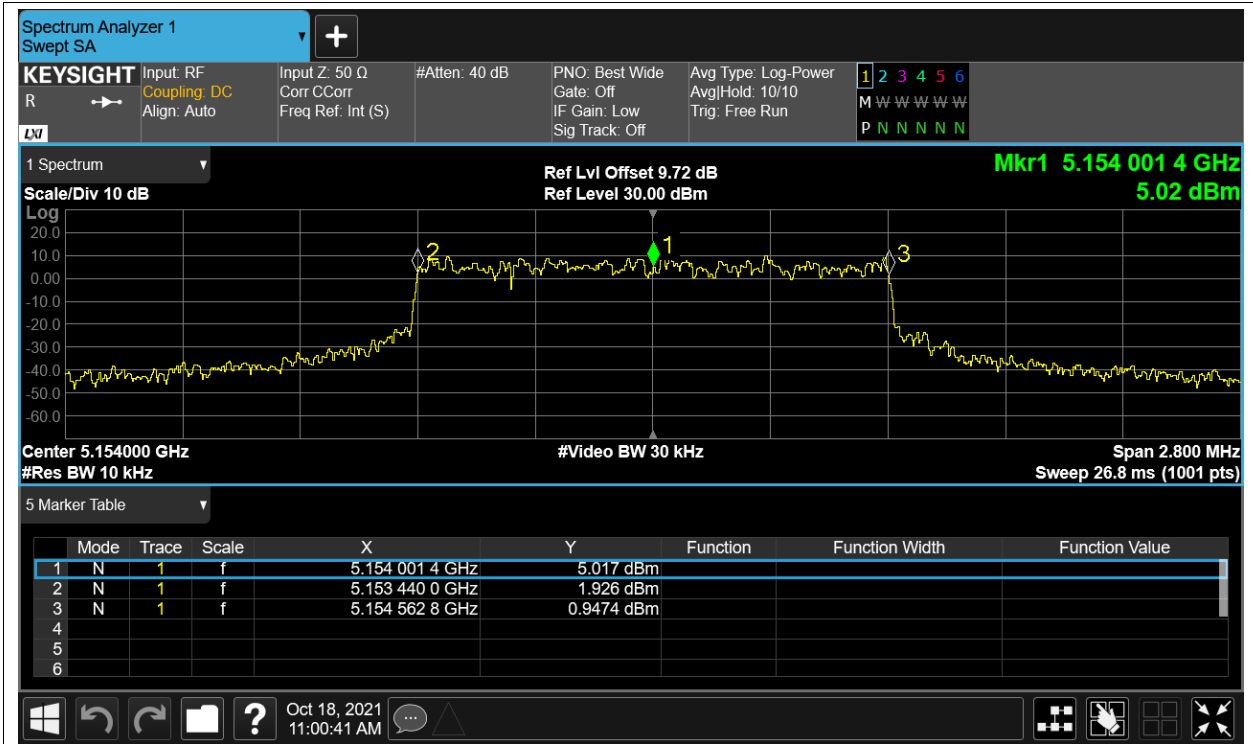

Freq. Stability NVNT 5.2G-1.4M-16QAM 5154MHz Ant1

Freq. Stability HVHT 5.2G-1.4M-QPSK 5154MHz Ant1

Freq. Stability HVLT 5.2G-1.4M-QPSK 5154MHz Ant1

Freq. Stability LVHT 5.2G-1.4M-QPSK 5154MHz Ant1

Freq. Stability LVLT 5.2G-1.4M-QPSK 5154MHz Ant1

Freq. Stability NVNT 5.2G-1.4M-QPSK 5154MHz Ant1

Freq. Stability HVHT 5.2G-10M-16QAM 5157MHz Ant1

Freq. Stability HVLT 5.2G-10M-16QAM 5157MHz Ant1

Freq. Stability LVHT 5.2G-10M-16QAM 5157MHz Ant1

Freq. Stability LVLT 5.2G-10M-16QAM 5157MHz Ant1