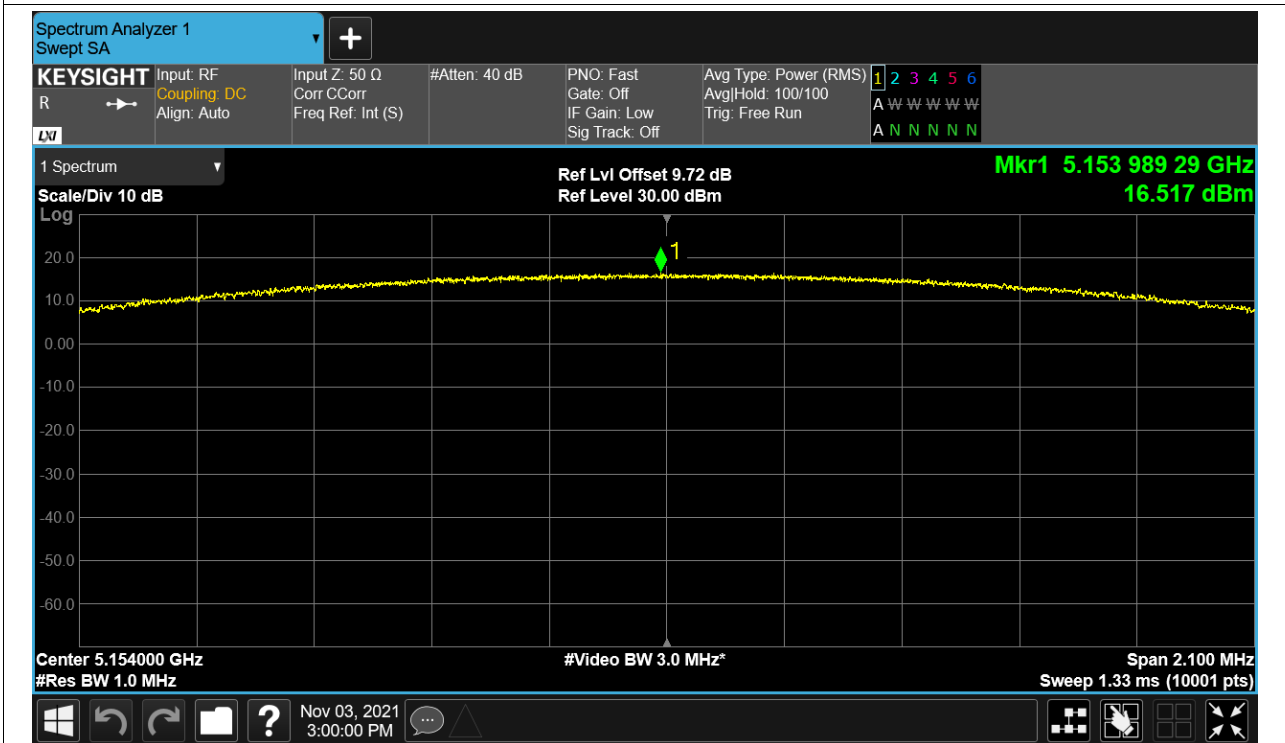

Test Graphs

PSD NVNT 5.2G-1.4M-16QAM 5154MHz Ant1

PSD NVNT 5.2G-1.4M-16QAM 5201MHz Ant1

PSD NVNT 5.2G-1.4M-16QAM 5246MHz Ant1

PSD NVNT 5.2G-1.4M-QPSK 5154MHz Ant1

PSD NVNT 5.2G-1.4M-QPSK 5201MHz Ant1

PSD NVNT 5.2G-1.4M-QPSK 5246MHz Ant1