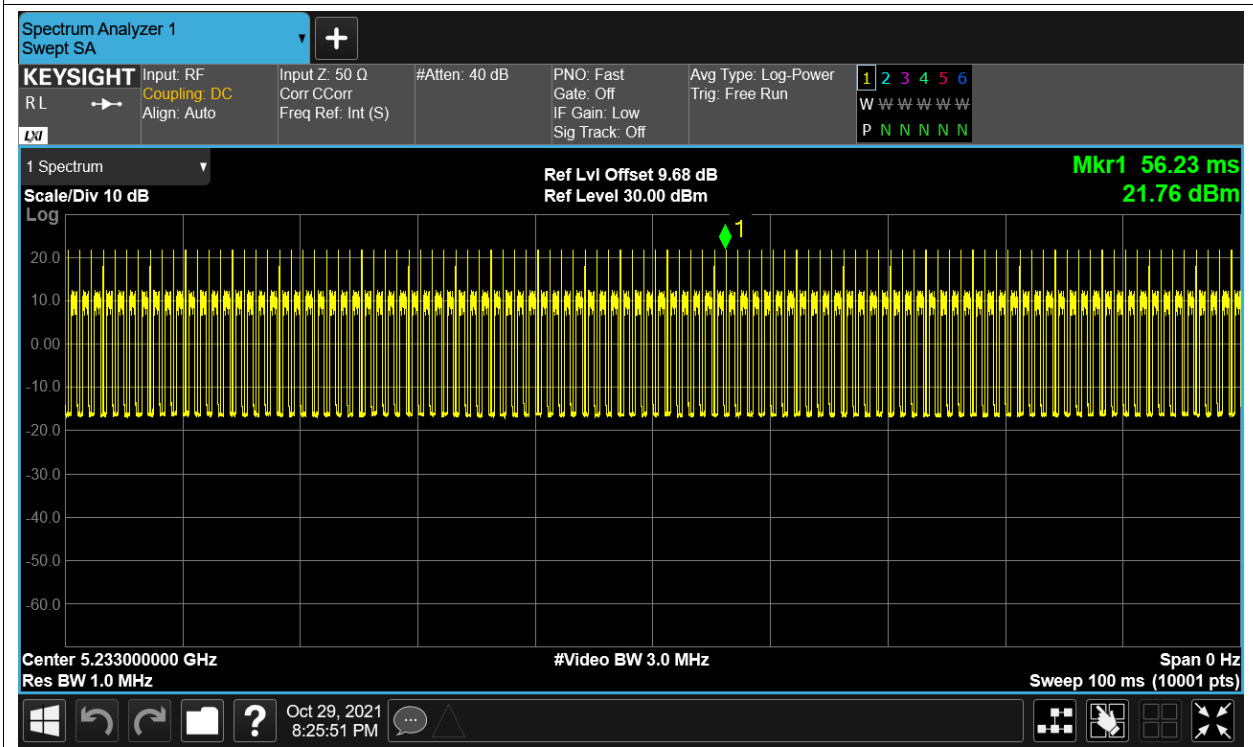

Duty Cycle NVNT 5.2G-20M-QPSK 5233MHz Ant1