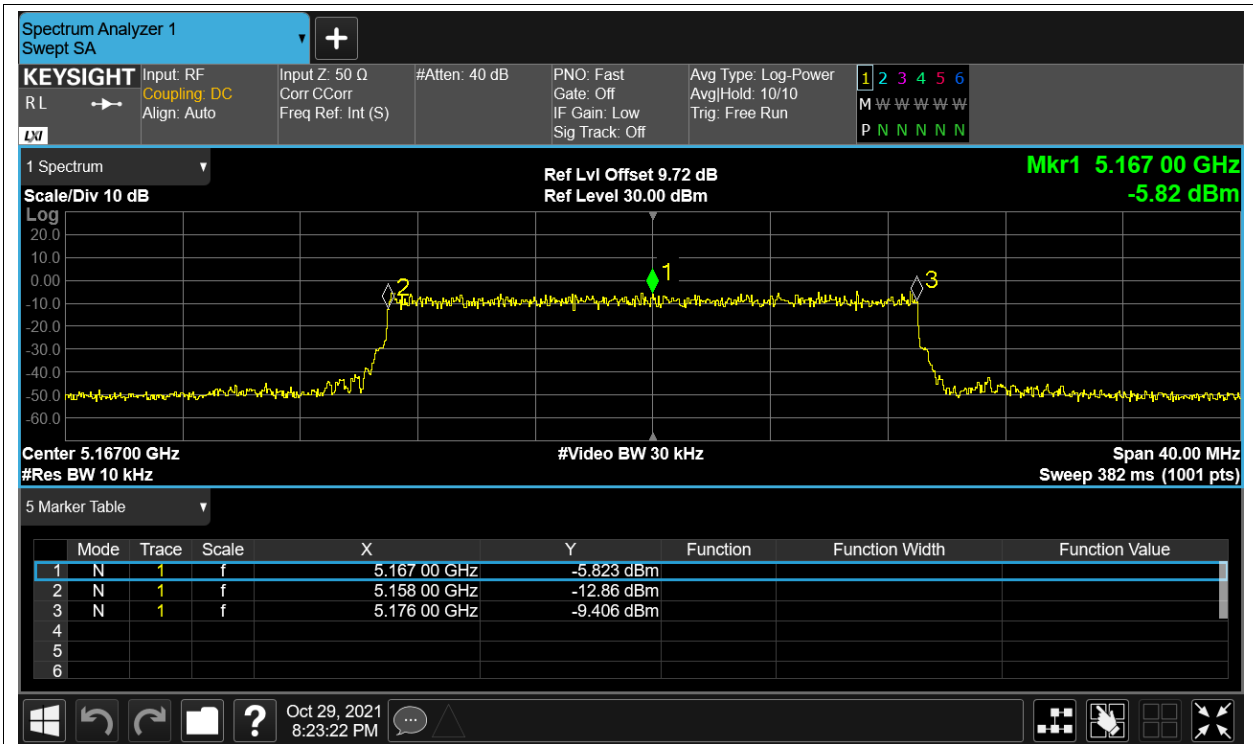

Freq. Stability HVLT 5.2G-20M-QPSK 5167MHz Ant1