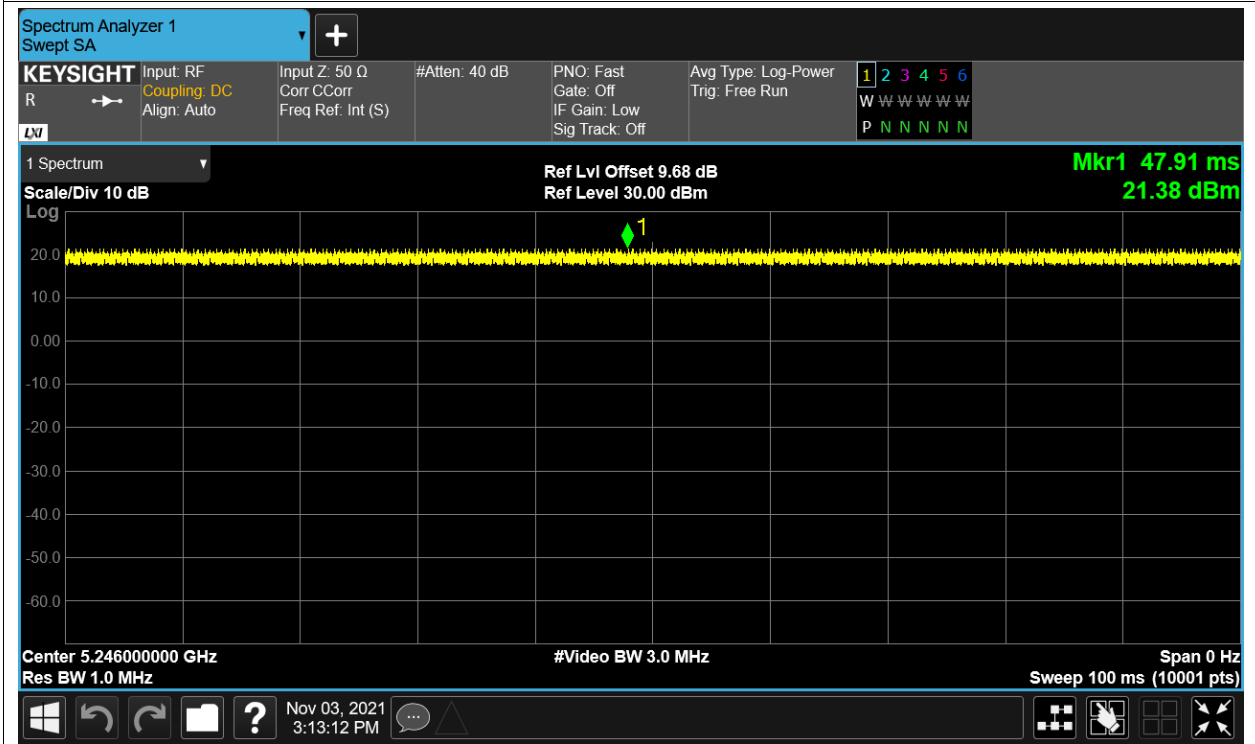

Duty Cycle NVNT 5.2G-1.4M-QPSK 5246MHz Ant1