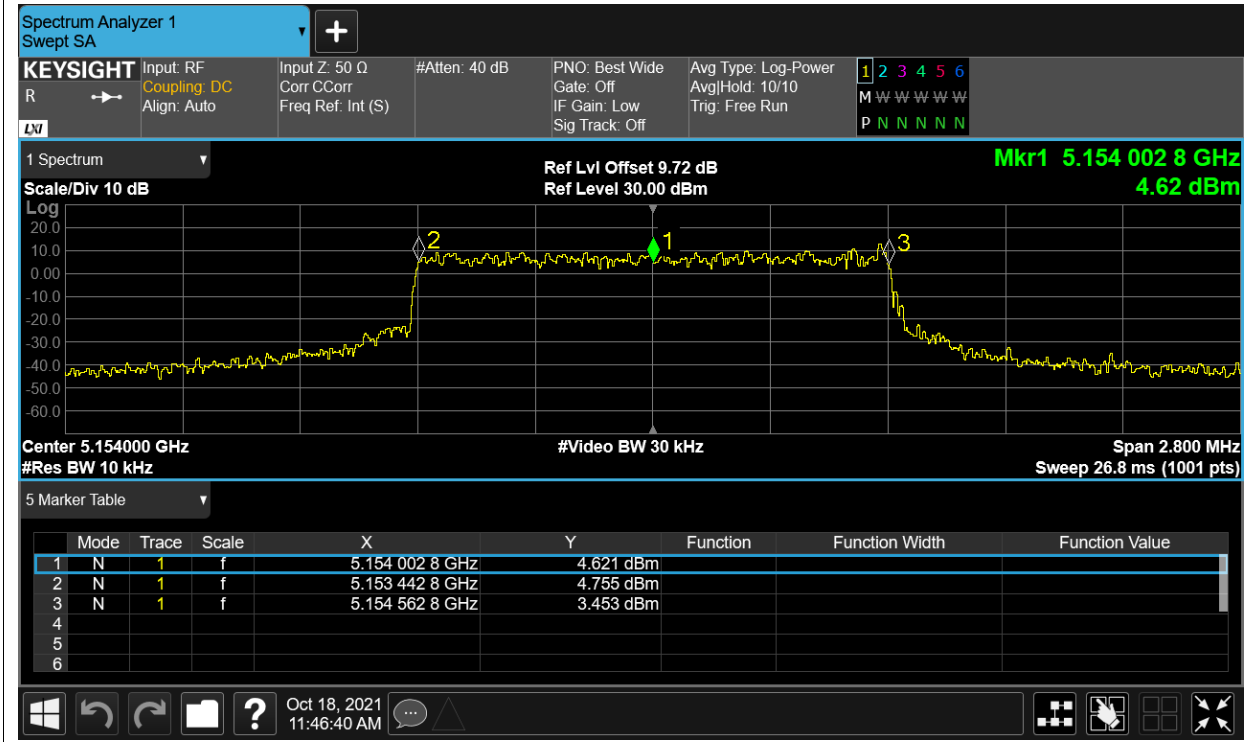

Test Data

Frequency Stability

Condition	Mode	Frequency (MHz)	Antenna	Measured Frequency (MHz)	Deviation (ppm)	Limit (ppm)	Verdict
HVHT	5.2G-1.4M-16QAM	5154	Ant1	5154.0028	0.54	within the band	Pass
HVLT	5.2G-1.4M-16QAM	5154	Ant1	5154	0		Pass
LVHT	5.2G-1.4M-16QAM	5154	Ant1	5154.0028	0.54		Pass
LVLT	5.2G-1.4M-16QAM	5154	Ant1	5154.0028	0.54		Pass
NVNT	5.2G-1.4M-16QAM	5154	Ant1	5154.0028	0.54		Pass
HVHT	5.2G-1.4M-QPSK	5154	Ant1	5154	0		Pass
HVLT	5.2G-1.4M-QPSK	5154	Ant1	5154	0		Pass
LVHT	5.2G-1.4M-QPSK	5154	Ant1	5154	0		Pass
LVLT	5.2G-1.4M-QPSK	5154	Ant1	5154.0014	0.27		Pass
NVNT	5.2G-1.4M-QPSK	5154	Ant1	5154	0		Pass
HVHT	5.2G-10M-16QAM	5157	Ant1	5157	0		Pass
HVLT	5.2G-10M-16QAM	5157	Ant1	5157	0		Pass
LVHT	5.2G-10M-16QAM	5157	Ant1	5157	0		Pass
LVLT	5.2G-10M-16QAM	5157	Ant1	5157	0		Pass
NVNT	5.2G-10M-16QAM	5157	Ant1	5157	0		Pass
HVHT	5.2G-10M-QPSK	5157	Ant1	5157	0		Pass
HVLT	5.2G-10M-QPSK	5157	Ant1	5157	0		Pass
LVHT	5.2G-10M-QPSK	5157	Ant1	5157	0		Pass
LVLT	5.2G-10M-QPSK	5157	Ant1	5157	0		Pass
NVNT	5.2G-10M-QPSK	5157	Ant1	5157	0		Pass
HVHT	5.2G-20M-16QAM	5167	Ant1	5167	0		Pass
HVLT	5.2G-20M-16QAM	5167	Ant1	5167	0		Pass
LVHT	5.2G-20M-16QAM	5167	Ant1	5167	0		Pass
LVLT	5.2G-20M-16QAM	5167	Ant1	5167	0		Pass
NVNT	5.2G-20M-16QAM	5167	Ant1	5167	0		Pass
HVHT	5.2G-20M-QPSK	5167	Ant1	5167	0		Pass
HVLT	5.2G-20M-QPSK	5167	Ant1	5167	0		Pass
LVHT	5.2G-20M-QPSK	5167	Ant1	5167	0		Pass
LVLT	5.2G-20M-QPSK	5167	Ant1	5167	0		Pass
NVNT	5.2G-20M-QPSK	5167	Ant1	5167	0		Pass

Test Graphs

Freq. Stability HVHT 5.2G-1.4M-16QAM 5154MHz Ant1

Freq. Stability HVLT 5.2G-1.4M-16QAM 5154MHz Ant1

Freq. Stability LVHT 5.2G-1.4M-16QAM 5154MHz Ant1

Freq. Stability LVLT 5.2G-1.4M-16QAM 5154MHz Ant1