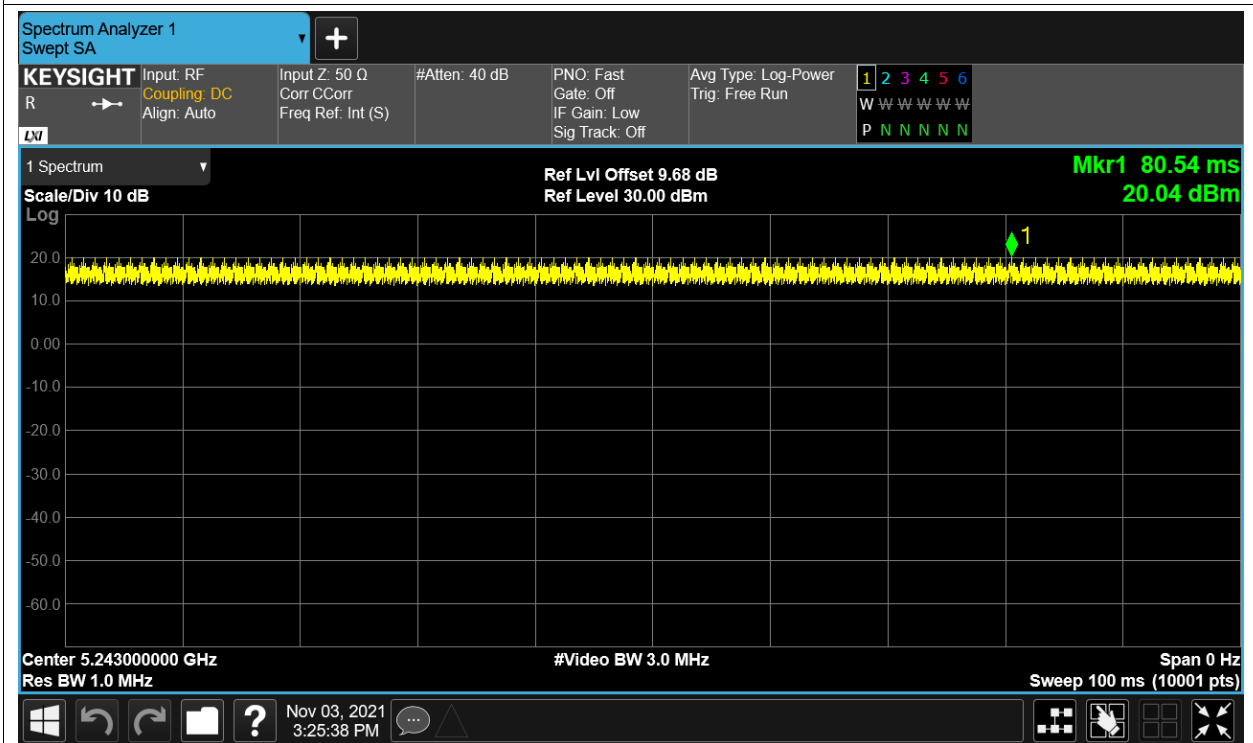

Duty Cycle NVNT 5.2G-10M-QPSK 5243MHz Ant1