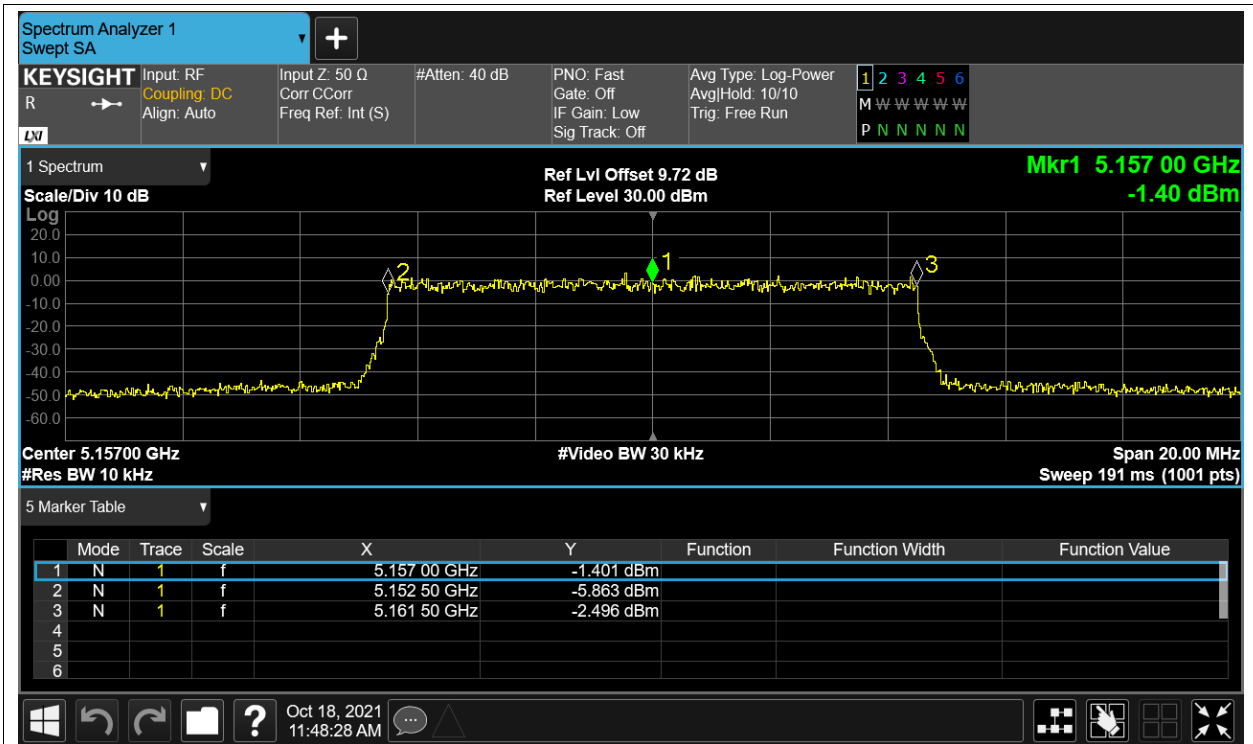

Freq. Stability HVHT 5.2G-10M-16QAM 5157MHz Ant1