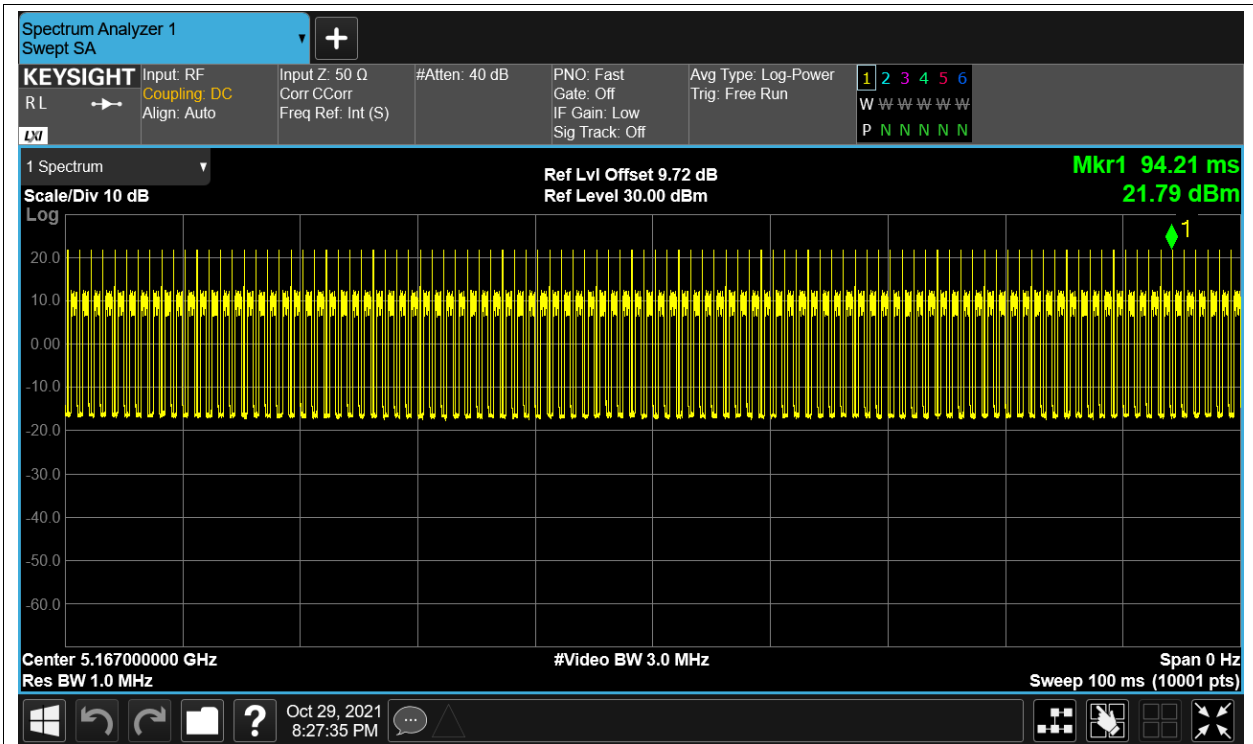

Duty Cycle NVNT 5.2G-20M-16QAM 5167MHz Ant1