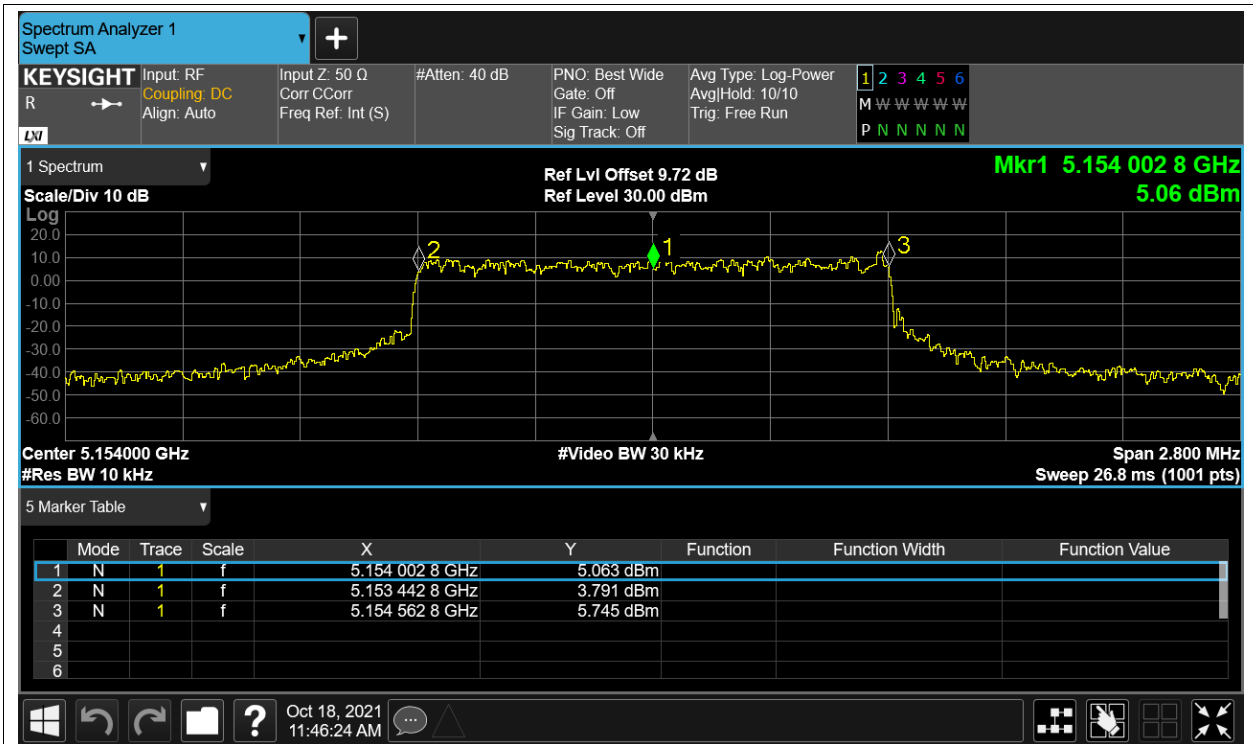

Test Data

Frequency Stability

Condition	Mode	Frequency (MHz)	Antenna	Measured Frequency (MHz)	Deviation (ppm)	Limit (ppm)	Verdict
HVHT	5.2G-1.4M-16QAM	5154	Ant1	5154.0028	0.54	within the band	Pass
HVLT	5.2G-1.4M-16QAM	5154	Ant1	5154	0		Pass
LVHT	5.2G-1.4M-16QAM	5154	Ant1	5154.0028	0.54		Pass
LVLT	5.2G-1.4M-16QAM	5154	Ant1	5154.0028	0.54		Pass
NVNT	5.2G-1.4M-16QAM	5154	Ant1	5154.0028	0.54		Pass
HVHT	5.2G-1.4M-QPSK	5154	Ant1	5154	0		Pass
HVLT	5.2G-1.4M-QPSK	5154	Ant1	5154	0		Pass
LVHT	5.2G-1.4M-QPSK	5154	Ant1	5154	0		Pass
LVLT	5.2G-1.4M-QPSK	5154	Ant1	5154.0014	0.27		Pass
NVNT	5.2G-1.4M-QPSK	5154	Ant1	5154	0		Pass
HVHT	5.2G-10M-16QAM	5157	Ant1	5157	0		Pass
HVLT	5.2G-10M-16QAM	5157	Ant1	5157	0		Pass
LVHT	5.2G-10M-16QAM	5157	Ant1	5157	0		Pass
LVLT	5.2G-10M-16QAM	5157	Ant1	5157	0		Pass
NVNT	5.2G-10M-16QAM	5157	Ant1	5157	0		Pass
HVHT	5.2G-10M-QPSK	5157	Ant1	5157	0		Pass
HVLT	5.2G-10M-QPSK	5157	Ant1	5157	0		Pass
LVHT	5.2G-10M-QPSK	5157	Ant1	5157	0		Pass
LVLT	5.2G-10M-QPSK	5157	Ant1	5157	0		Pass
NVNT	5.2G-10M-QPSK	5157	Ant1	5157	0		Pass
HVHT	5.2G-20M-16QAM	5167	Ant1	5167	0		Pass
HVLT	5.2G-20M-16QAM	5167	Ant1	5167	0		Pass
LVHT	5.2G-20M-16QAM	5167	Ant1	5167	0		Pass
LVLT	5.2G-20M-16QAM	5167	Ant1	5167	0		Pass
NVNT	5.2G-20M-16QAM	5167	Ant1	5167	0		Pass
HVHT	5.2G-20M-QPSK	5167	Ant1	5167	0		Pass
HVLT	5.2G-20M-QPSK	5167	Ant1	5167	0		Pass
LVHT	5.2G-20M-QPSK	5167	Ant1	5167	0		Pass
LVLT	5.2G-20M-QPSK	5167	Ant1	5167	0		Pass
NVNT	5.2G-20M-QPSK	5167	Ant1	5167	0		Pass

Test Graphs

Freq. Stability HVHT 5.2G-1.4M-16QAM 5154MHz Ant1

Freq. Stability HVLT 5.2G-1.4M-16QAM 5154MHz Ant1

Freq. Stability LVHT 5.2G-1.4M-16QAM 5154MHz Ant1

Freq. Stability LVLT 5.2G-1.4M-16QAM 5154MHz Ant1

Freq. Stability NVNT 5.2G-1.4M-16QAM 5154MHz Ant1

Freq. Stability HVHT 5.2G-1.4M-QPSK 5154MHz Ant1

Freq. Stability HVLT 5.2G-1.4M-QPSK 5154MHz Ant1

Freq. Stability LVHT 5.2G-1.4M-QPSK 5154MHz Ant1

Freq. Stability LVLT 5.2G-1.4M-QPSK 5154MHz Ant1