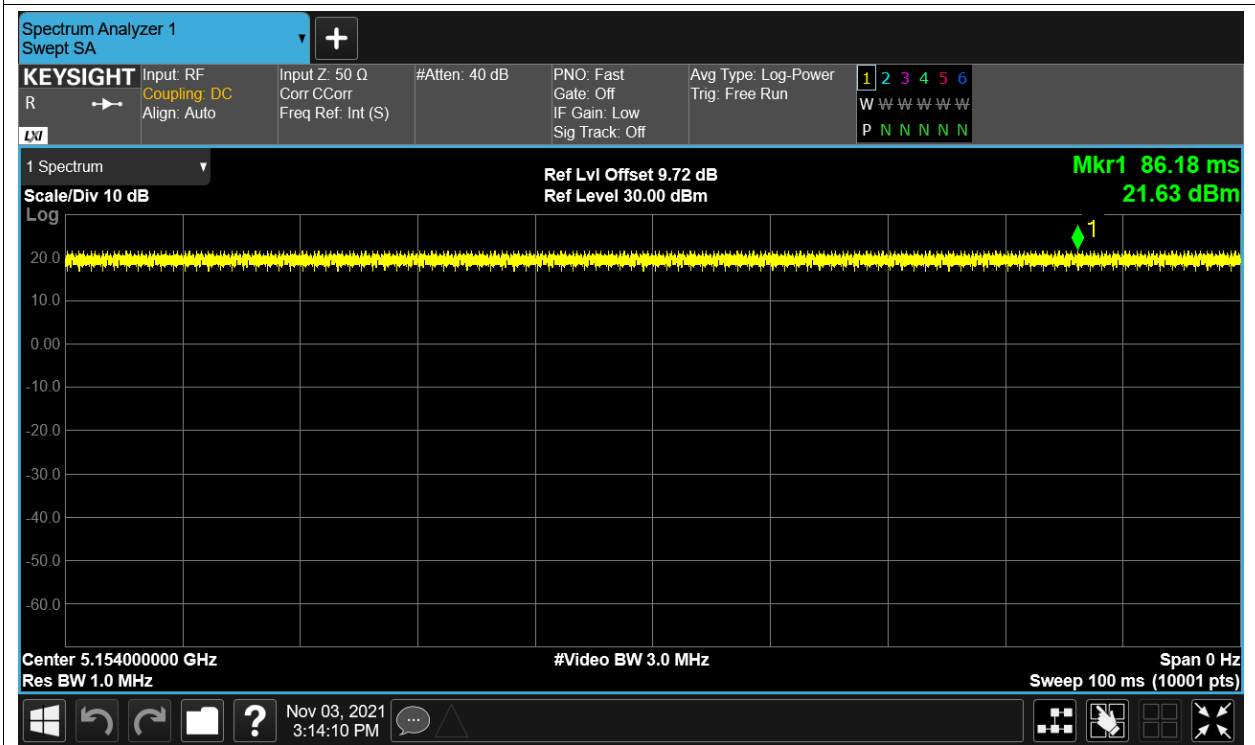

Test Graphs

Duty Cycle NVNT 5.2G-1.4M-16QAM 5154MHz Ant1

Duty Cycle NVNT 5.2G-1.4M-16QAM 5201MHz Ant1

Duty Cycle NVNT 5.2G-1.4M-16QAM 5246MHz Ant1

Duty Cycle NVNT 5.2G-1.4M-QPSK 5154MHz Ant1

Duty Cycle NVNT 5.2G-1.4M-QPSK 5201MHz Ant1