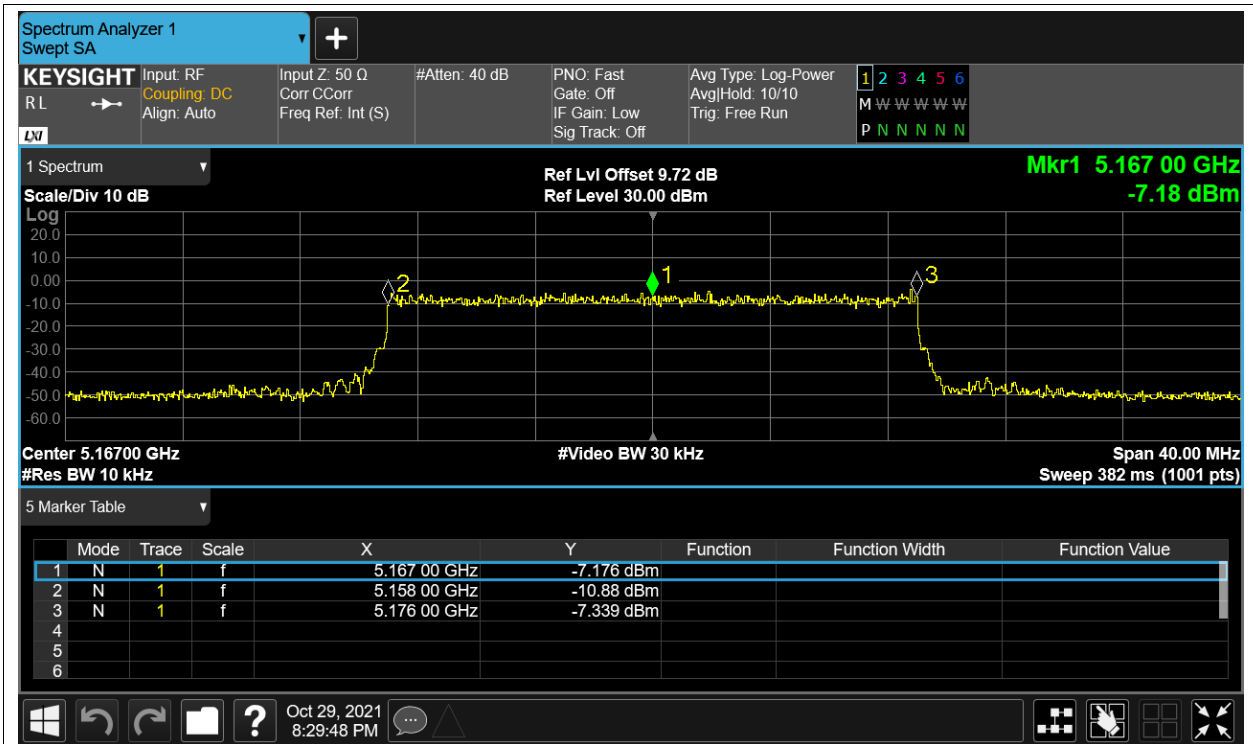

Freq. Stability HVHT 5.2G-20M-16QAM 5167MHz Ant1