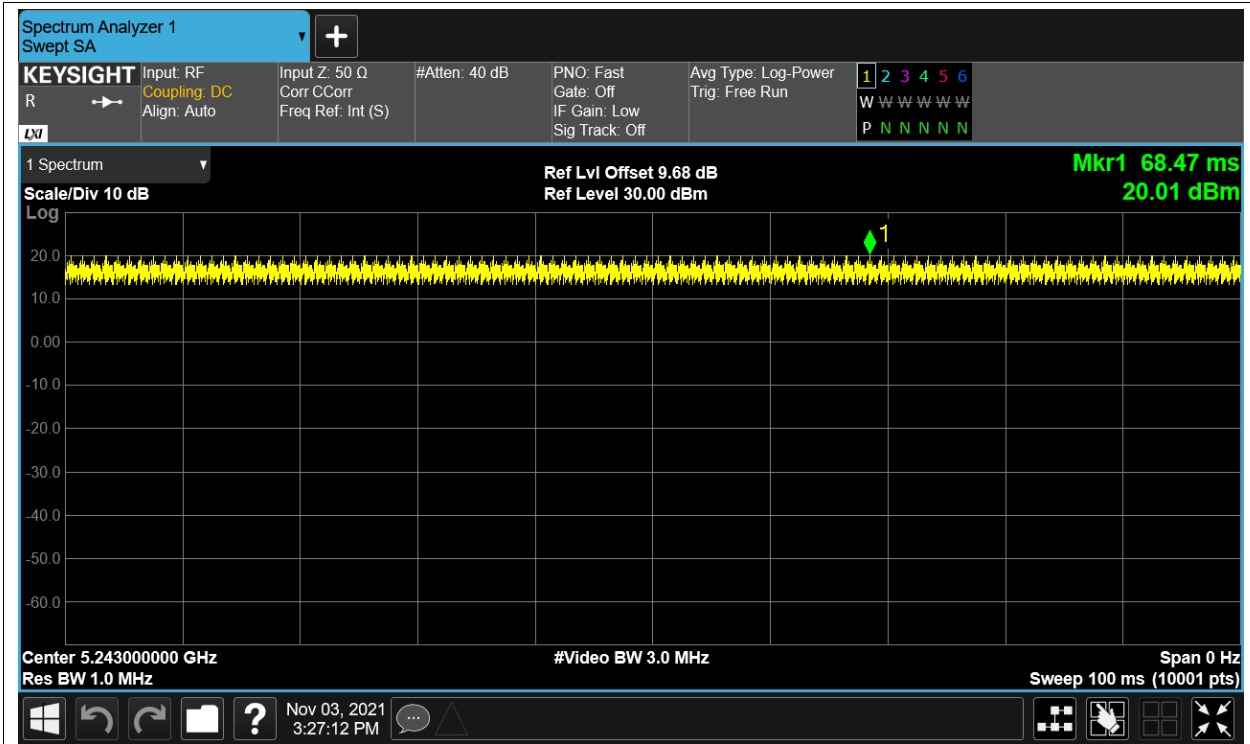

Duty Cycle NVNT 5.2G-1.4M-QPSK 5246MHz Ant1

Duty Cycle NVNT 5.2G-10M-16QAM 5157MHz Ant1

Duty Cycle NVNT 5.2G-10M-16QAM 5201MHz Ant1

Duty Cycle NVNT 5.2G-10M-16QAM 5243MHz Ant1

Duty Cycle NVNT 5.2G-10M-QPSK 5157MHz Ant1