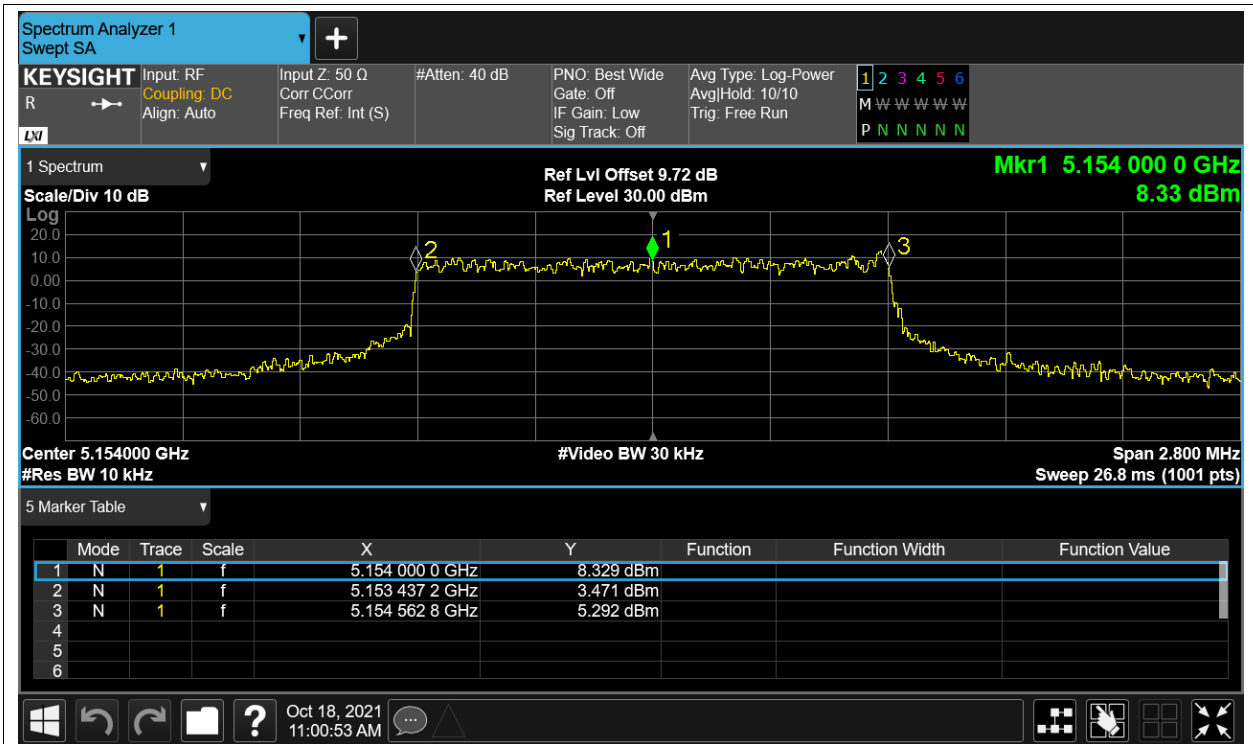

Test Data

Frequency Stability

Condition	Mode	Frequency (MHz)	Antenna	Measured Frequency (MHz)	Deviation (ppm)	Limit (ppm)	Verdict
HVHT	5.2G-1.4M-16QAM	5154	Ant1	5154.0028	0.54	within the band	Pass
HVLT	5.2G-1.4M-16QAM	5154	Ant1	5154	0		Pass
LVHT	5.2G-1.4M-16QAM	5154	Ant1	5154.0028	0.54		Pass
LVLT	5.2G-1.4M-16QAM	5154	Ant1	5154.0028	0.54		Pass
NVNT	5.2G-1.4M-16QAM	5154	Ant1	5154.0028	0.54		Pass
HVHT	5.2G-1.4M-QPSK	5154	Ant1	5154	0		Pass
HVLT	5.2G-1.4M-QPSK	5154	Ant1	5154	0		Pass
LVHT	5.2G-1.4M-QPSK	5154	Ant1	5154	0		Pass
LVLT	5.2G-1.4M-QPSK	5154	Ant1	5154.0014	0.27		Pass
NVNT	5.2G-1.4M-QPSK	5154	Ant1	5154	0		Pass
HVHT	5.2G-10M-16QAM	5157	Ant1	5157	0		Pass
HVLT	5.2G-10M-16QAM	5157	Ant1	5157	0		Pass
LVHT	5.2G-10M-16QAM	5157	Ant1	5157	0		Pass
LVLT	5.2G-10M-16QAM	5157	Ant1	5157	0		Pass
NVNT	5.2G-10M-16QAM	5157	Ant1	5157	0		Pass
HVHT	5.2G-10M-QPSK	5157	Ant1	5157	0		Pass
HVLT	5.2G-10M-QPSK	5157	Ant1	5157	0		Pass
LVHT	5.2G-10M-QPSK	5157	Ant1	5157	0		Pass
LVLT	5.2G-10M-QPSK	5157	Ant1	5157	0		Pass
NVNT	5.2G-10M-QPSK	5157	Ant1	5157	0		Pass
HVHT	5.2G-20M-16QAM	5167	Ant1	5167	0		Pass
HVLT	5.2G-20M-16QAM	5167	Ant1	5167	0		Pass
LVHT	5.2G-20M-16QAM	5167	Ant1	5167	0		Pass
LVLT	5.2G-20M-16QAM	5167	Ant1	5167	0		Pass
NVNT	5.2G-20M-16QAM	5167	Ant1	5167	0		Pass
HVHT	5.2G-20M-QPSK	5167	Ant1	5167	0		Pass
HVLT	5.2G-20M-QPSK	5167	Ant1	5167	0		Pass
LVHT	5.2G-20M-QPSK	5167	Ant1	5167	0		Pass
LVLT	5.2G-20M-QPSK	5167	Ant1	5167	0		Pass
NVNT	5.2G-20M-QPSK	5167	Ant1	5167	0		Pass

Test Graphs

Freq. Stability HVHT 5.2G-1.4M-16QAM 5154MHz Ant1

Freq. Stability HVLT 5.2G-1.4M-16QAM 5154MHz Ant1

Freq. Stability LVHT 5.2G-1.4M-16QAM 5154MHz Ant1

Freq. Stability LVLT 5.2G-1.4M-16QAM 5154MHz Ant1

Freq. Stability NVNT 5.2G-1.4M-16QAM 5154MHz Ant1

Freq. Stability HVHT 5.2G-1.4M-QPSK 5154MHz Ant1

Freq. Stability HVLT 5.2G-1.4M-QPSK 5154MHz Ant1

Freq. Stability LVHT 5.2G-1.4M-QPSK 5154MHz Ant1

Freq. Stability LVLT 5.2G-1.4M-QPSK 5154MHz Ant1