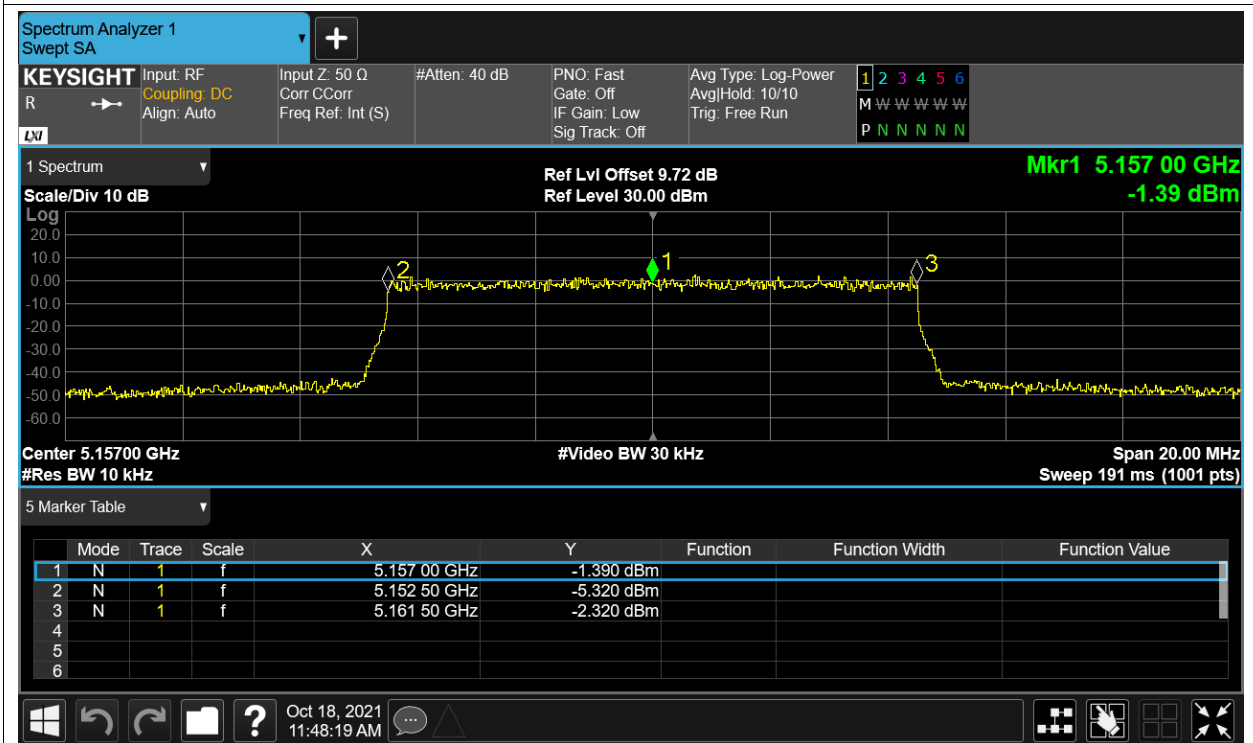

Freq. Stability HVLT 5.2G-10M-16QAM 5157MHz Ant1