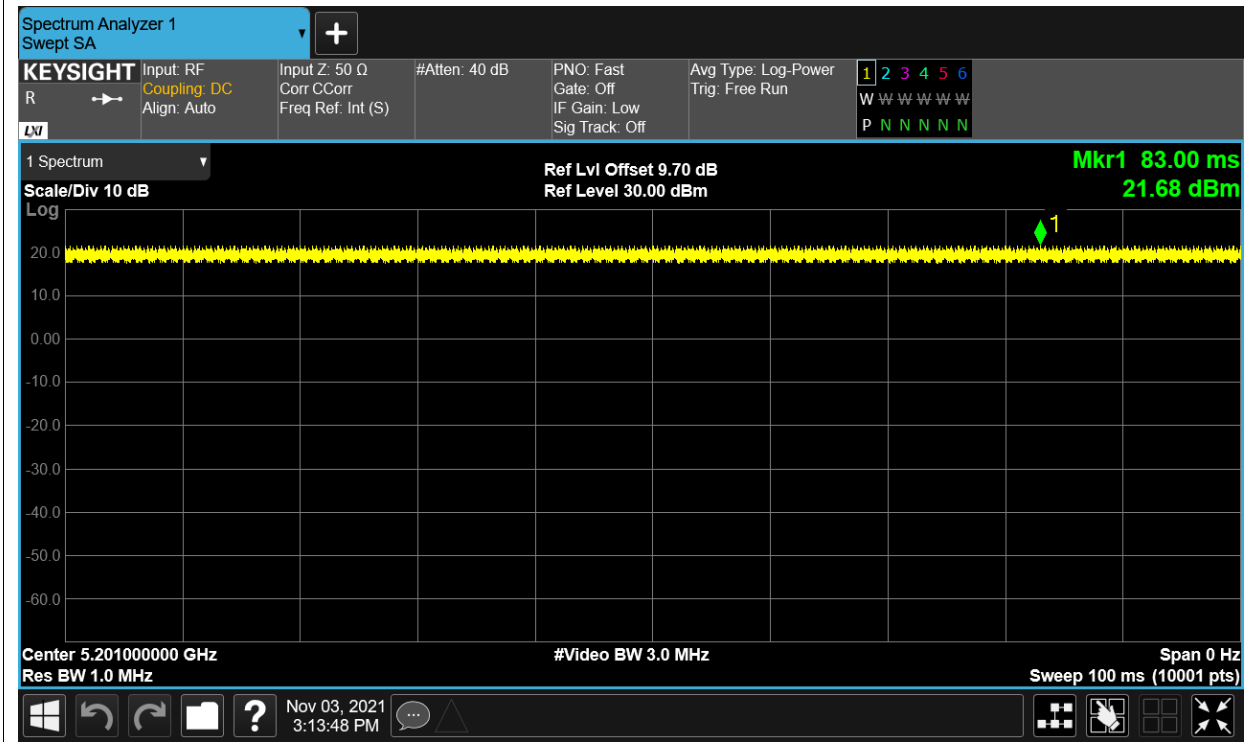

Duty Cycle NVNT 5.2G-1.4M-16QAM 5201MHz Ant1