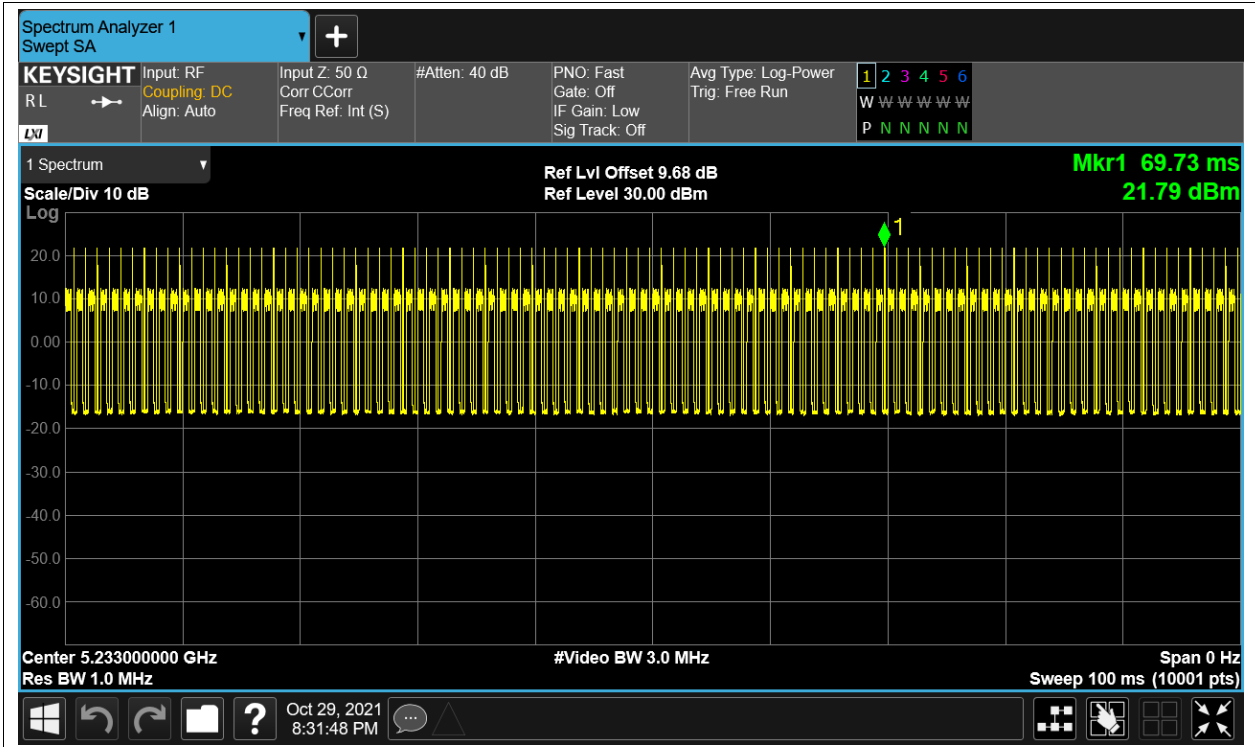

Duty Cycle NVNT 5.2G-10M-QPSK 5201MHz Ant1

Duty Cycle NVNT 5.2G-10M-QPSK 5243MHz Ant1

Duty Cycle NVNT 5.2G-20M-16QAM 5167MHz Ant1

Duty Cycle NVNT 5.2G-20M-16QAM 5201MHz Ant1

Duty Cycle NVNT 5.2G-20M-16QAM 5233MHz Ant1