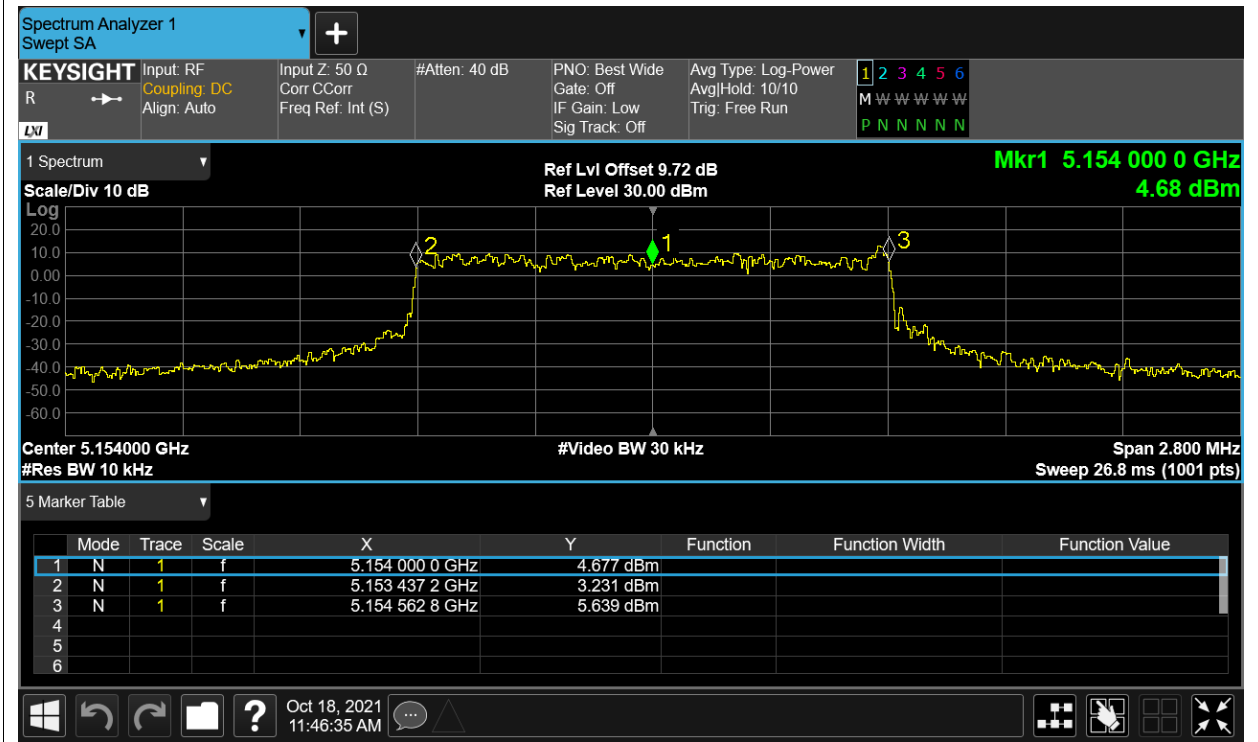

Test Data

Frequency Stability

Condition	Mode	Frequency (MHz)	Antenna	Measured Frequency (MHz)	Deviation (ppm)	Limit (ppm)	Verdict
HVHT	5.2G-1.4M-16QAM	5154	Ant1	5154.0028	0.54	within the band	Pass
HVLT	5.2G-1.4M-16QAM	5154	Ant1	5154	0		Pass
LVHT	5.2G-1.4M-16QAM	5154	Ant1	5154.0028	0.54		Pass
LVLT	5.2G-1.4M-16QAM	5154	Ant1	5154.0028	0.54		Pass
NVNT	5.2G-1.4M-16QAM	5154	Ant1	5154.0028	0.54		Pass
HVHT	5.2G-1.4M-QPSK	5154	Ant1	5154	0		Pass
HVLT	5.2G-1.4M-QPSK	5154	Ant1	5154	0		Pass
LVHT	5.2G-1.4M-QPSK	5154	Ant1	5154	0		Pass
LVLT	5.2G-1.4M-QPSK	5154	Ant1	5154.0014	0.27		Pass
NVNT	5.2G-1.4M-QPSK	5154	Ant1	5154	0		Pass
HVHT	5.2G-10M-16QAM	5157	Ant1	5157	0		Pass
HVLT	5.2G-10M-16QAM	5157	Ant1	5157	0		Pass
LVHT	5.2G-10M-16QAM	5157	Ant1	5157	0		Pass
LVLT	5.2G-10M-16QAM	5157	Ant1	5157	0		Pass
NVNT	5.2G-10M-16QAM	5157	Ant1	5157	0		Pass
HVHT	5.2G-10M-QPSK	5157	Ant1	5157	0		Pass
HVLT	5.2G-10M-QPSK	5157	Ant1	5157	0		Pass
LVHT	5.2G-10M-QPSK	5157	Ant1	5157	0		Pass
LVLT	5.2G-10M-QPSK	5157	Ant1	5157	0		Pass
NVNT	5.2G-10M-QPSK	5157	Ant1	5157	0		Pass
HVHT	5.2G-20M-16QAM	5167	Ant1	5167	0		Pass
HVLT	5.2G-20M-16QAM	5167	Ant1	5167	0		Pass
LVHT	5.2G-20M-16QAM	5167	Ant1	5167	0		Pass
LVLT	5.2G-20M-16QAM	5167	Ant1	5167	0		Pass
NVNT	5.2G-20M-16QAM	5167	Ant1	5167	0		Pass
HVHT	5.2G-20M-QPSK	5167	Ant1	5167	0		Pass
HVLT	5.2G-20M-QPSK	5167	Ant1	5167	0		Pass
LVHT	5.2G-20M-QPSK	5167	Ant1	5167	0		Pass
LVLT	5.2G-20M-QPSK	5167	Ant1	5167	0		Pass
NVNT	5.2G-20M-QPSK	5167	Ant1	5167	0		Pass

Test Graphs

Freq. Stability HVHT 5.2G-1.4M-16QAM 5154MHz Ant1

Freq. Stability HVLT 5.2G-1.4M-16QAM 5154MHz Ant1

Freq. Stability LVHT 5.2G-1.4M-16QAM 5154MHz Ant1

Freq. Stability LVLT 5.2G-1.4M-16QAM 5154MHz Ant1