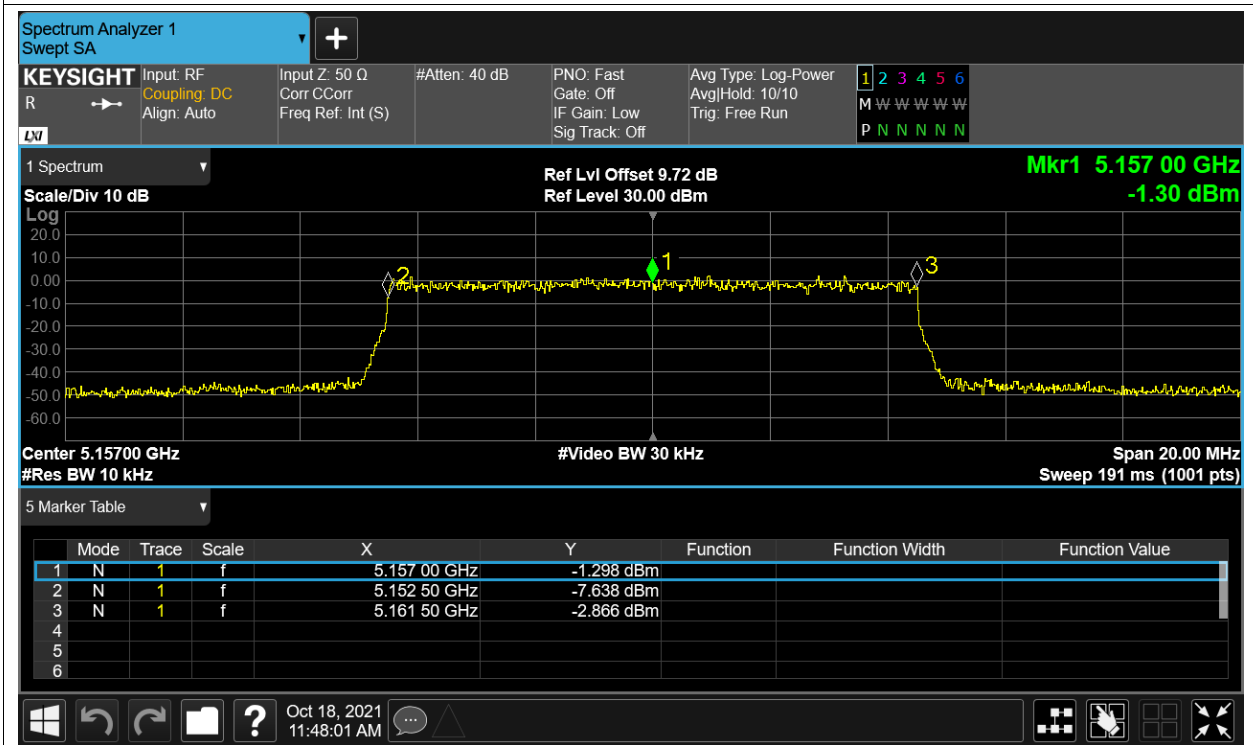

Freq. Stability NVNT 5.2G-1.4M-QPSK 5154MHz Ant1

Freq. Stability HVHT 5.2G-10M-16QAM 5157MHz Ant1

Freq. Stability HVLT 5.2G-10M-16QAM 5157MHz Ant1

Freq. Stability LVHT 5.2G-10M-16QAM 5157MHz Ant1

Freq. Stability LVLT 5.2G-10M-16QAM 5157MHz Ant1