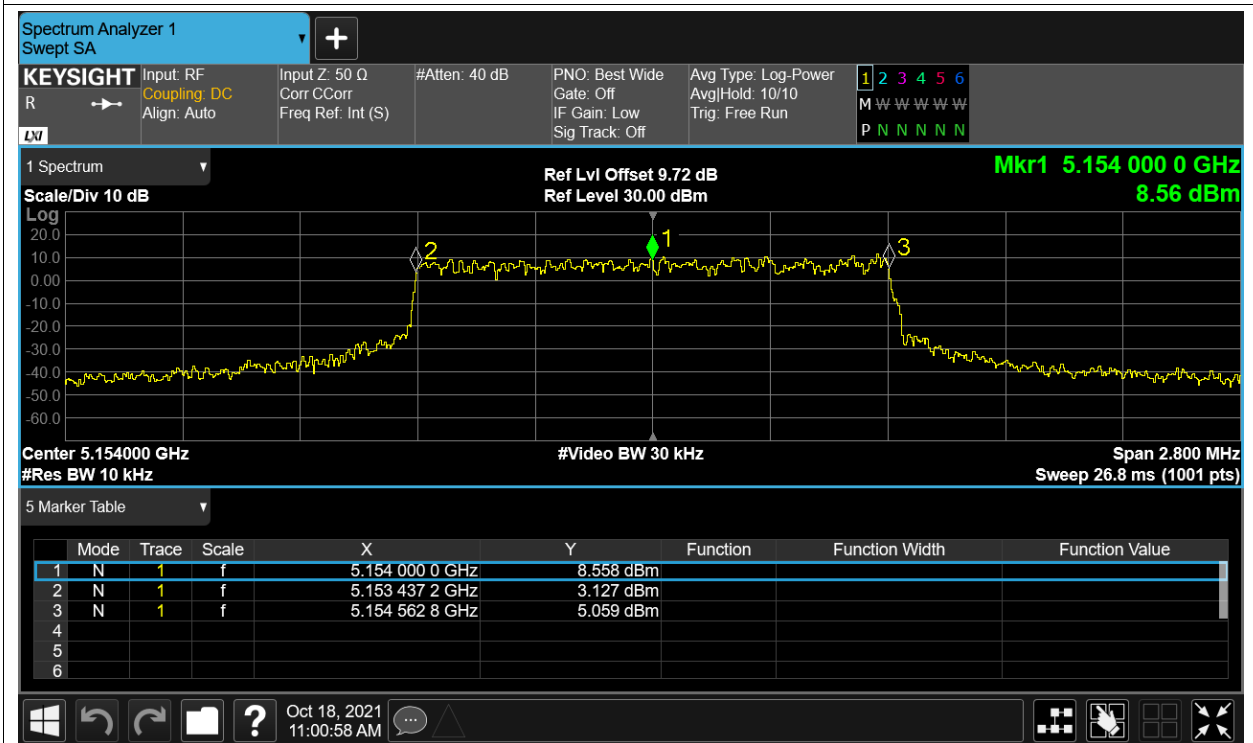

Test Graphs

Freq. Stability HVHT 5.2G-1.4M-16QAM 5154MHz Ant1

Freq. Stability HVLT 5.2G-1.4M-16QAM 5154MHz Ant1

Freq. Stability LVHT 5.2G-1.4M-16QAM 5154MHz Ant1

Freq. Stability LVLT 5.2G-1.4M-16QAM 5154MHz Ant1

Freq. Stability NVNT 5.2G-1.4M-16QAM 5154MHz Ant1

Freq. Stability HVHT 5.2G-1.4M-QPSK 5154MHz Ant1

Freq. Stability HVLT 5.2G-1.4M-QPSK 5154MHz Ant1

Freq. Stability LVHT 5.2G-1.4M-QPSK 5154MHz Ant1

Freq. Stability LVLT 5.2G-1.4M-QPSK 5154MHz Ant1