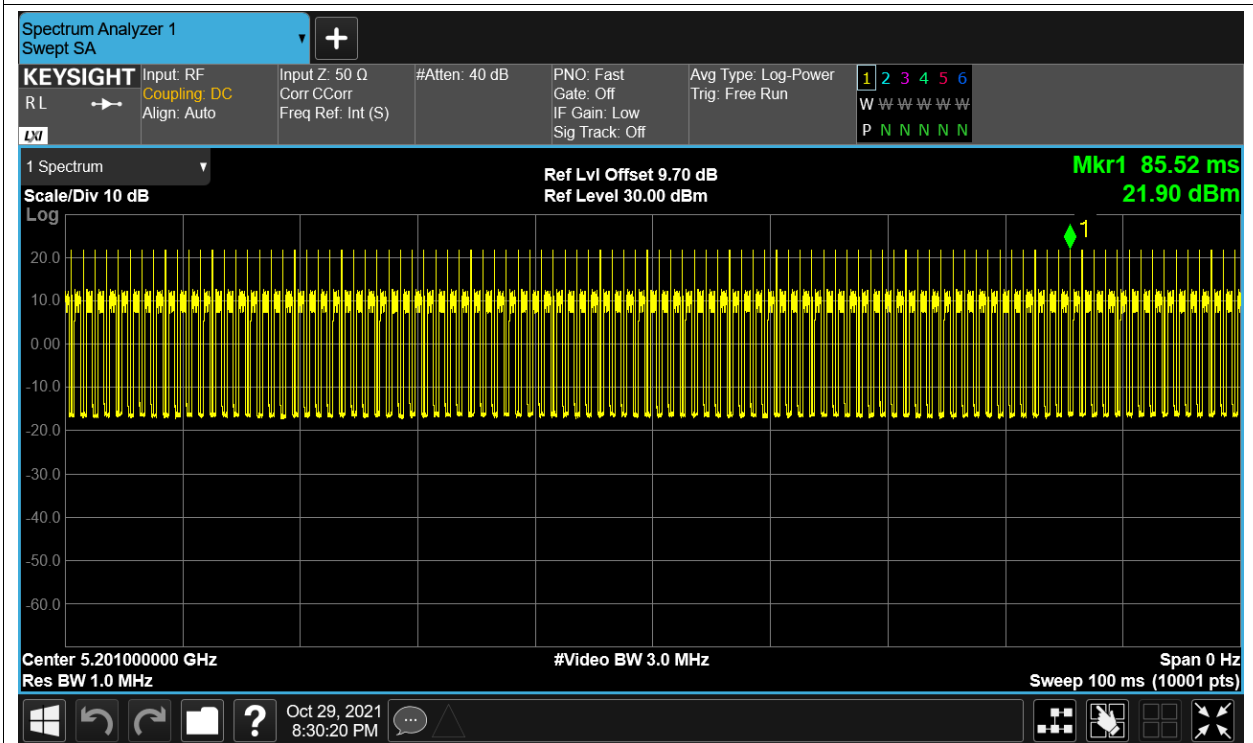

Duty Cycle NVNT 5.2G-10M-QPSK 5201MHz Ant1

Duty Cycle NVNT 5.2G-10M-QPSK 5243MHz Ant1

Duty Cycle NVNT 5.2G-20M-16QAM 5167MHz Ant1

Duty Cycle NVNT 5.2G-20M-16QAM 5201MHz Ant1

Duty Cycle NVNT 5.2G-20M-16QAM 5233MHz Ant1