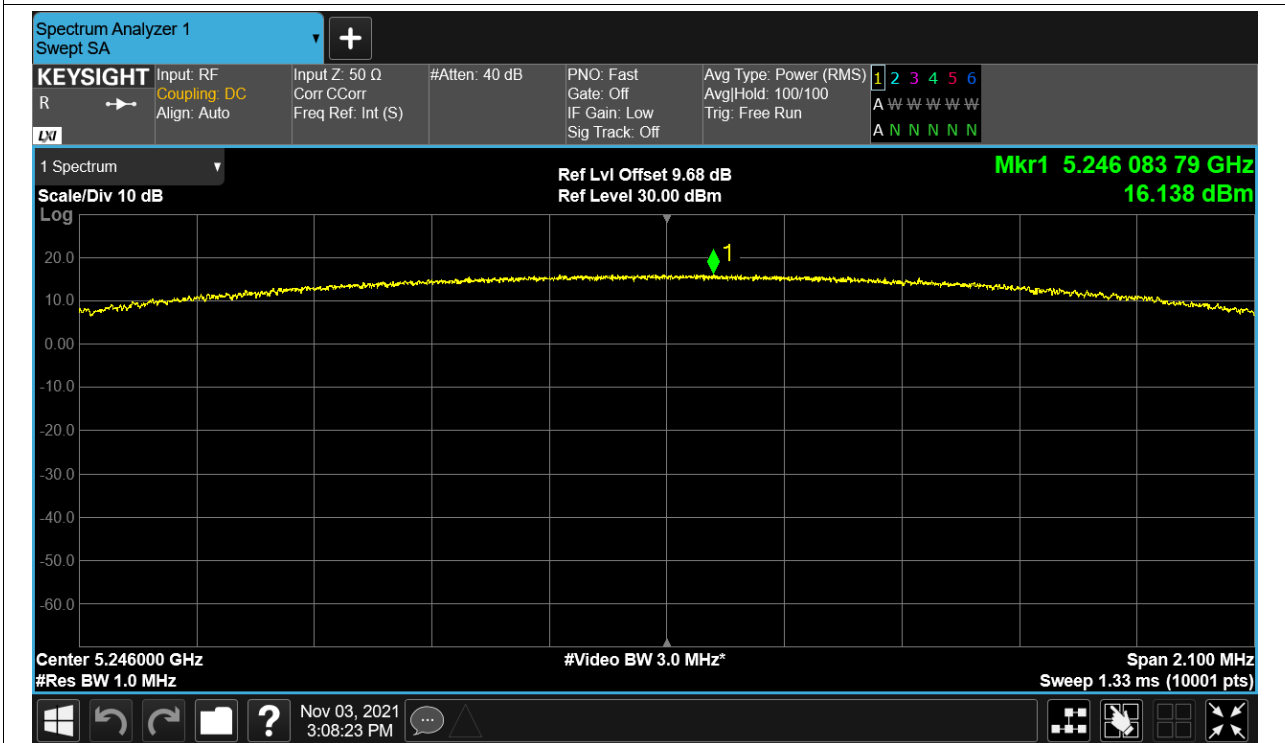

Test Graphs

PSD NVNT 5.2G-1.4M-16QAM 5154MHz Ant1

PSD NVNT 5.2G-1.4M-16QAM 5201MHz Ant1

PSD NVNT 5.2G-1.4M-16QAM 5246MHz Ant1

PSD NVNT 5.2G-1.4M-QPSK 5154MHz Ant1

PSD NVNT 5.2G-1.4M-QPSK 5201MHz Ant1

PSD NVNT 5.2G-1.4M-QPSK 5246MHz Ant1