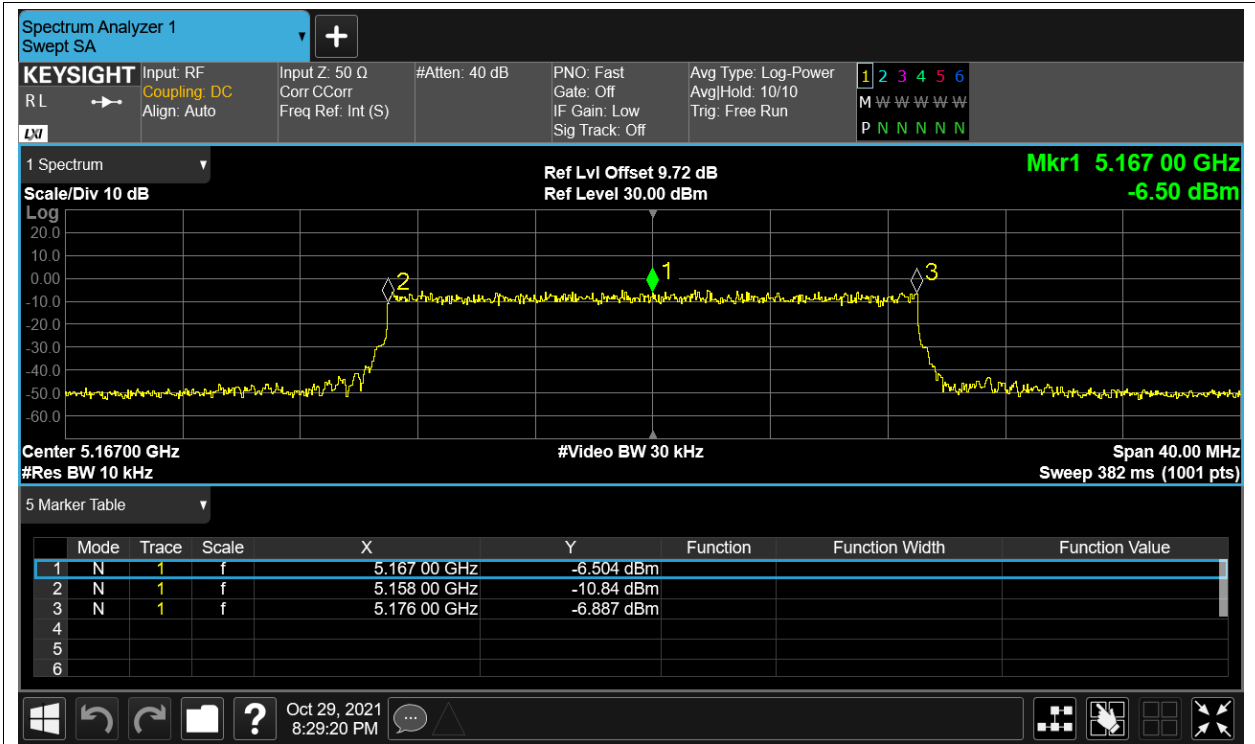

Freq. Stability NVNT 5.2G-10M-QPSK 5157MHz Ant1

Freq. Stability HVHT 5.2G-20M-16QAM 5167MHz Ant1

Freq. Stability HVLT 5.2G-20M-16QAM 5167MHz Ant1

Freq. Stability LVHT 5.2G-20M-16QAM 5167MHz Ant1

Freq. Stability LVLT 5.2G-20M-16QAM 5167MHz Ant1