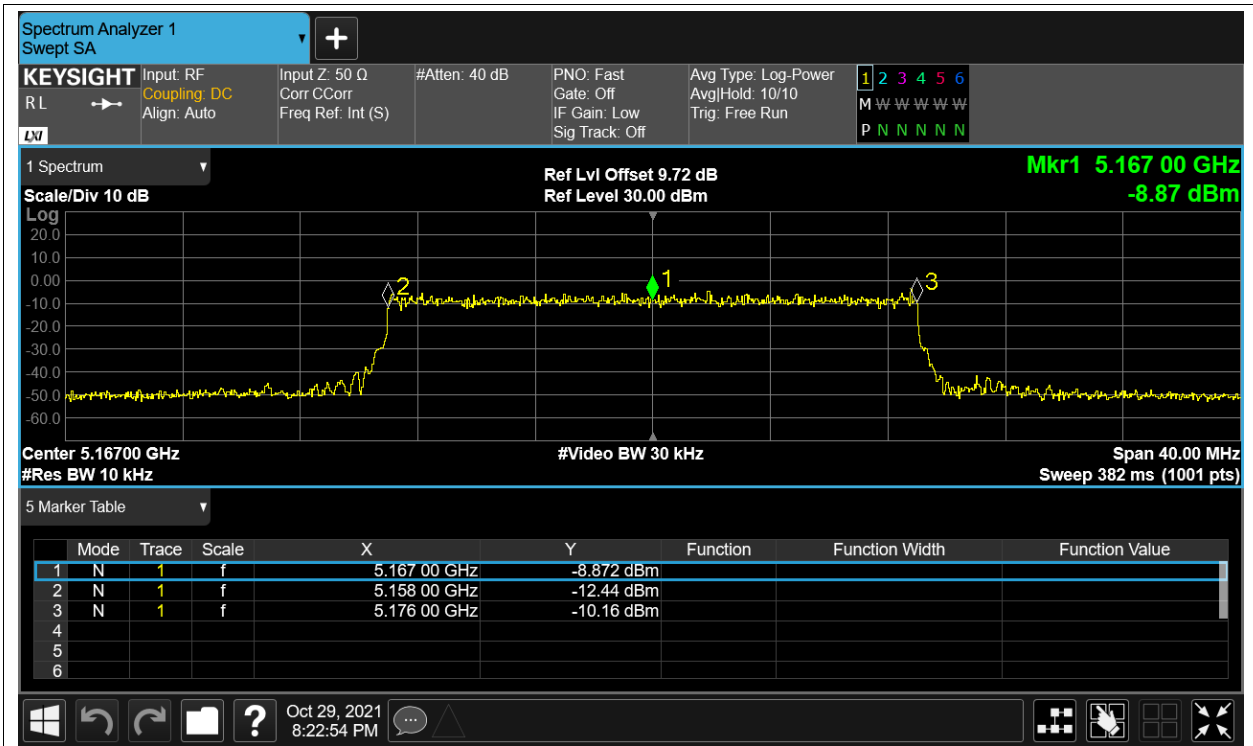

Freq. Stability NVNT 5.2G-20M-16QAM 5167MHz Ant1

Freq. Stability HVHT 5.2G-20M-QPSK 5167MHz Ant1

Freq. Stability HVLT 5.2G-20M-QPSK 5167MHz Ant1

Freq. Stability LVHT 5.2G-20M-QPSK 5167MHz Ant1

Freq. Stability LVLT 5.2G-20M-QPSK 5167MHz Ant1