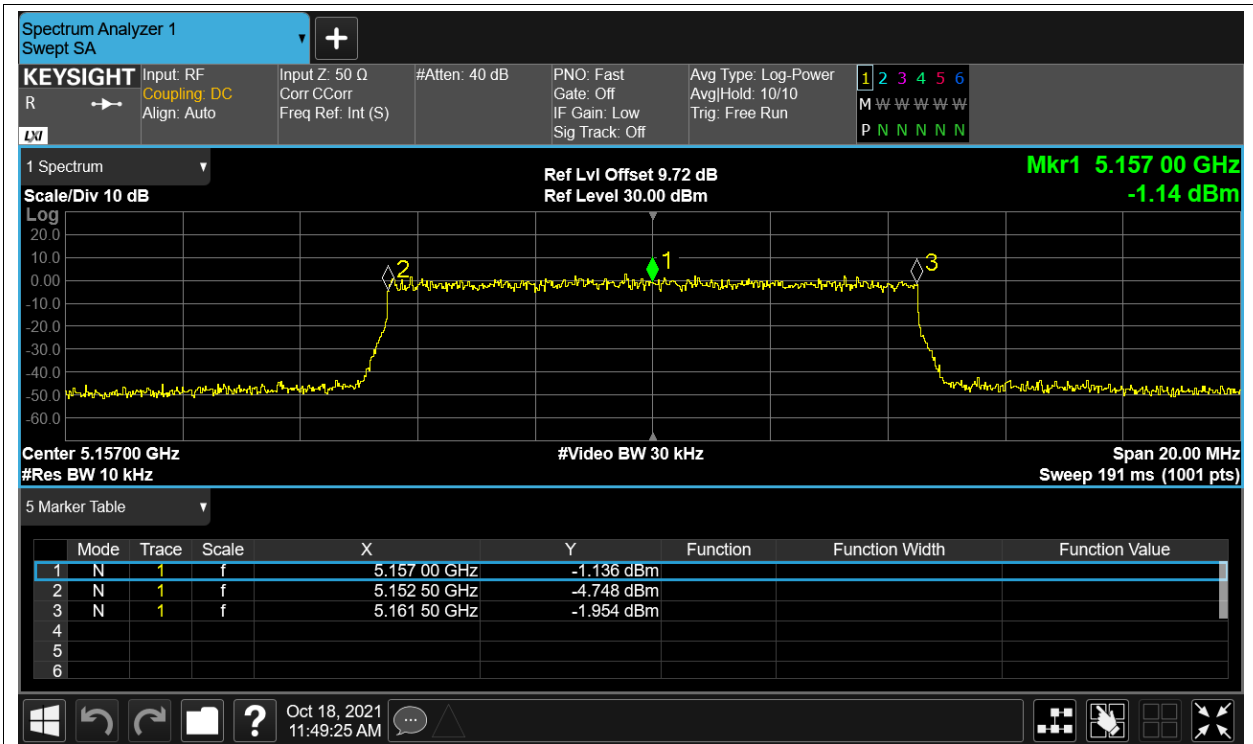

Freq. Stability NVNT 5.2G-10M-16QAM 5157MHz Ant1

Freq. Stability HVHT 5.2G-10M-QPSK 5157MHz Ant1

Freq. Stability HVLT 5.2G-10M-QPSK 5157MHz Ant1

Freq. Stability LVHT 5.2G-10M-QPSK 5157MHz Ant1

Freq. Stability LVLT 5.2G-10M-QPSK 5157MHz Ant1