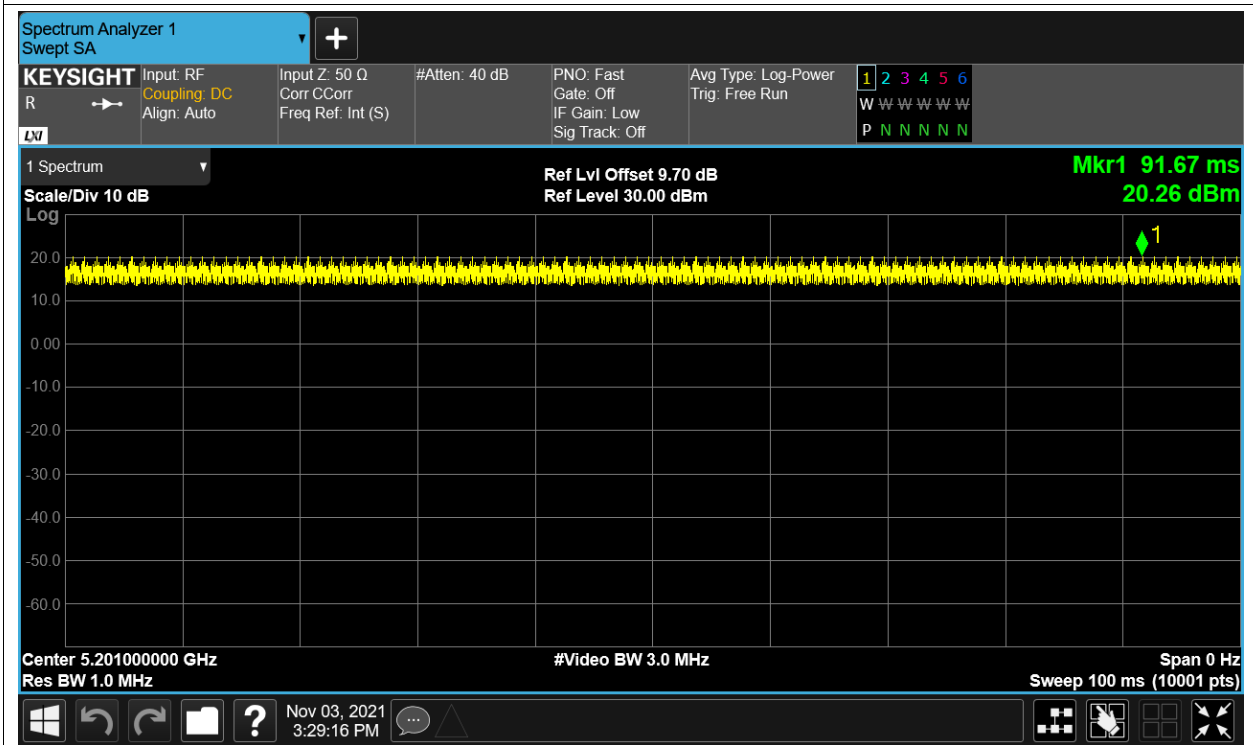

Duty Cycle NVNT 5.2G-10M-16QAM 5201MHz Ant1