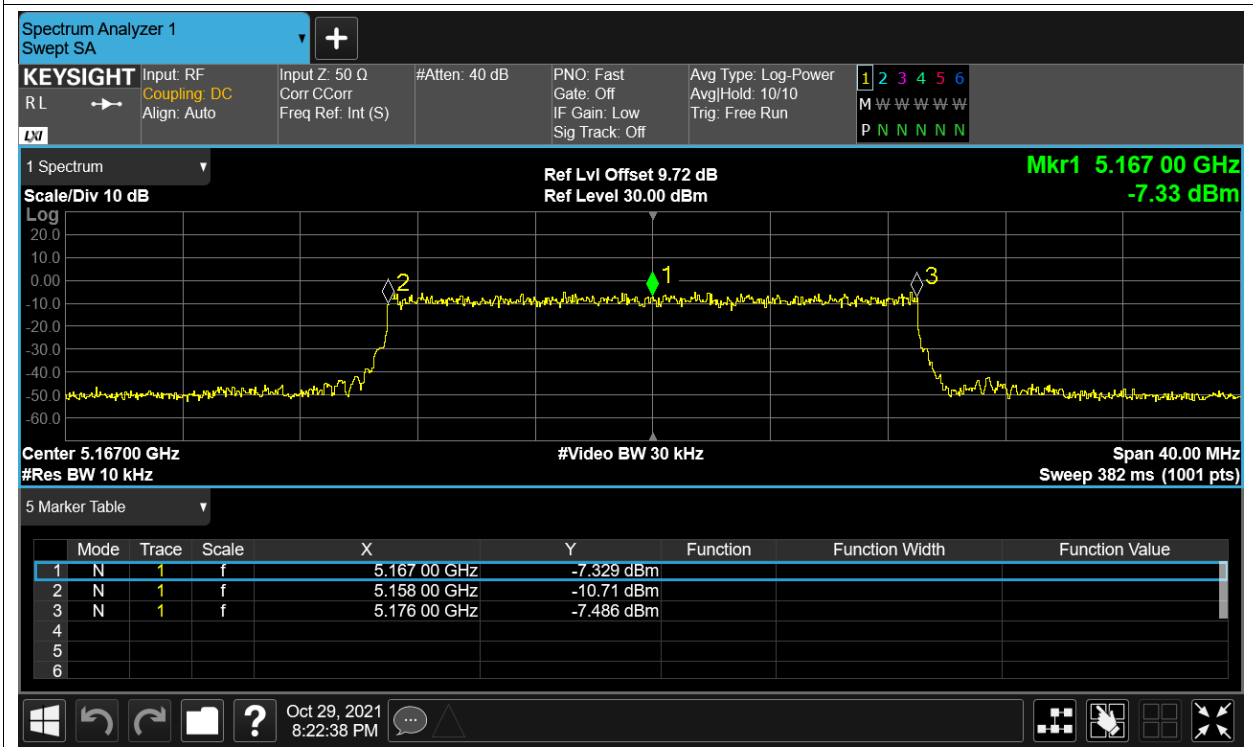

Freq. Stability NVNT 5.2G-20M-QPSK 5167MHz Ant1