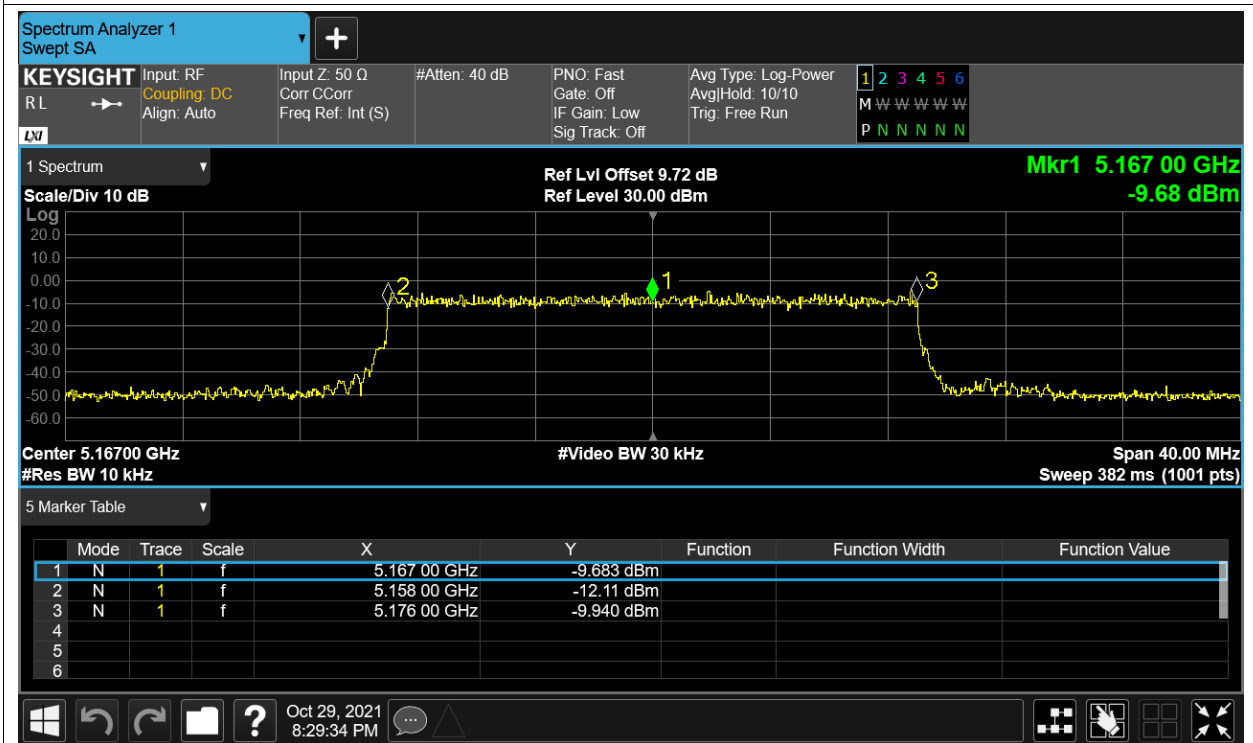

Freq. Stability HVLT 5.2G-20M-16QAM 5167MHz Ant1