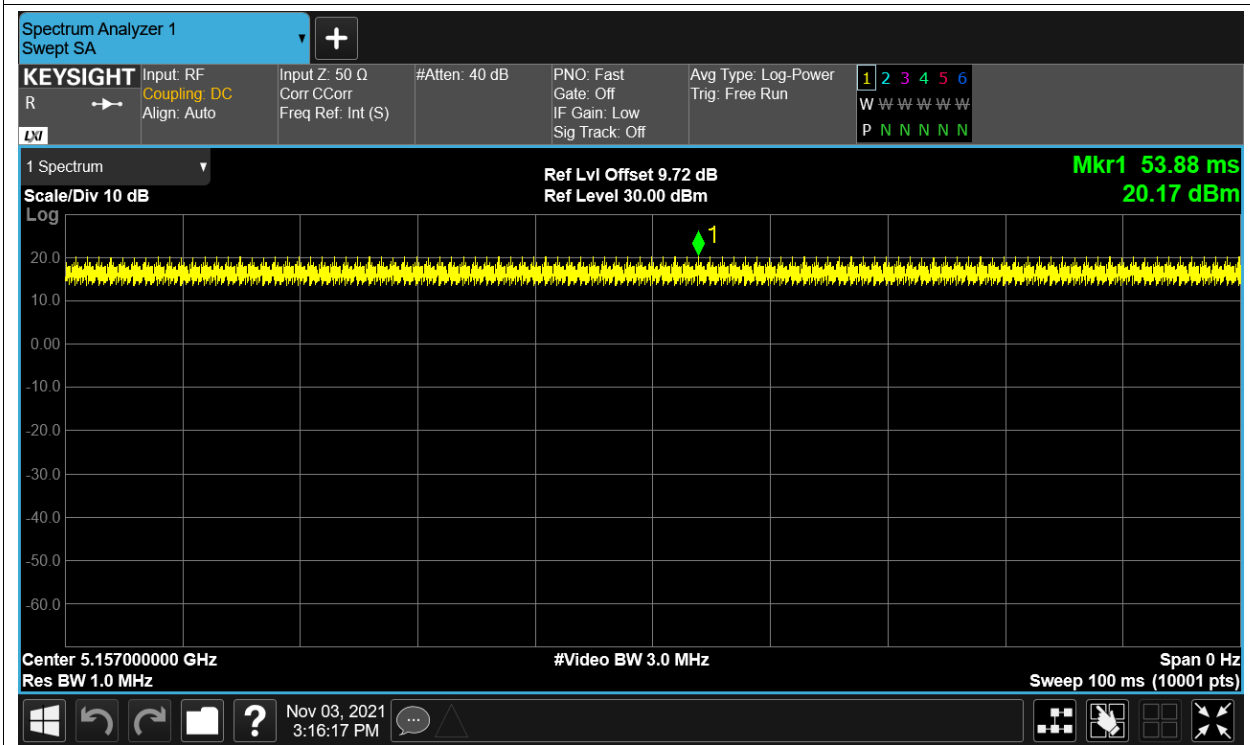

Duty Cycle NVNT 5.2G-1.4M-QPSK 5246MHz Ant1

Duty Cycle NVNT 5.2G-10M-16QAM 5157MHz Ant1

Duty Cycle NVNT 5.2G-10M-16QAM 5201MHz Ant1

Duty Cycle NVNT 5.2G-10M-16QAM 5243MHz Ant1

Duty Cycle NVNT 5.2G-10M-QPSK 5157MHz Ant1