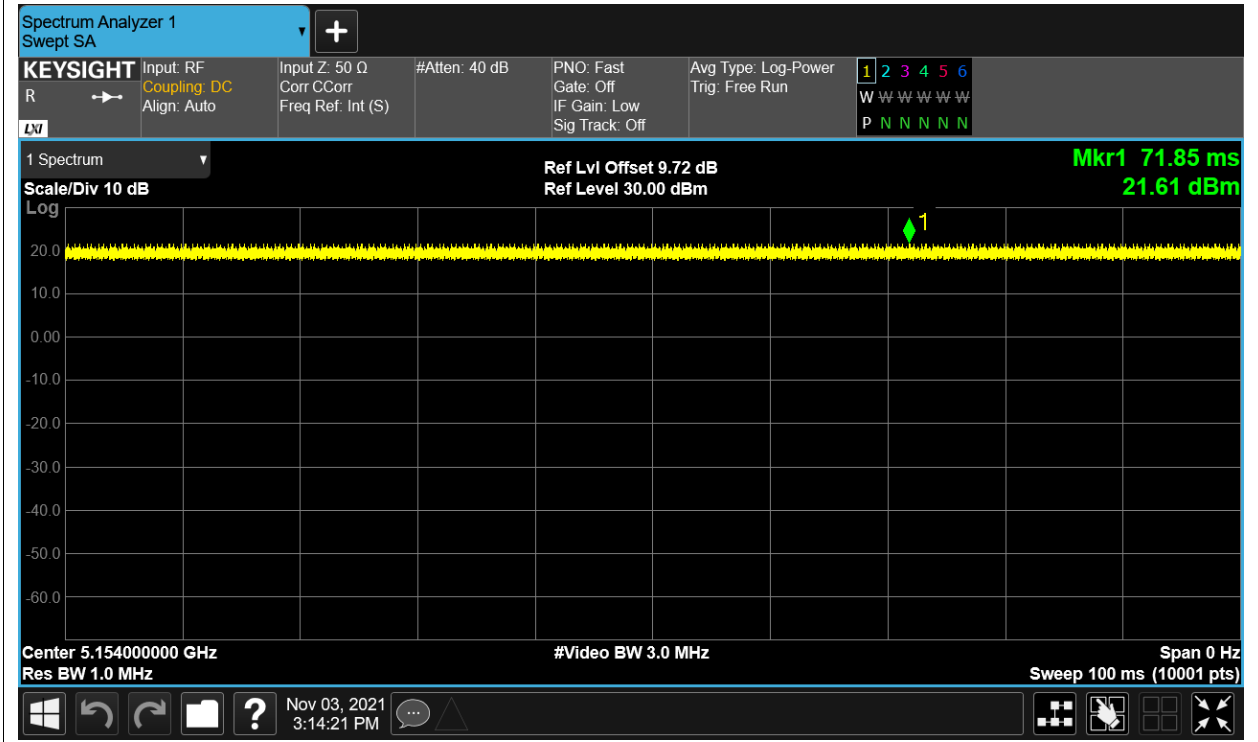

Test Graphs

Duty Cycle NVNT 5.2G-1.4M-16QAM 5154MHz Ant1