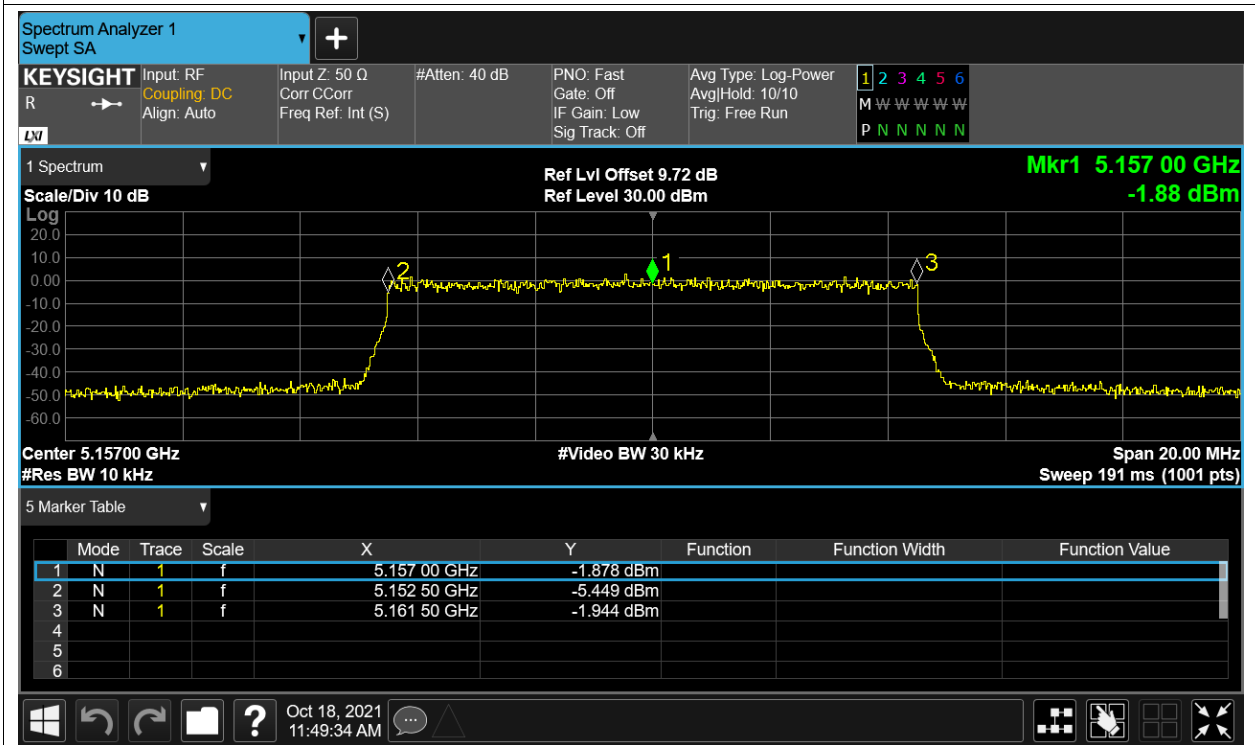

Freq. Stability NVNT 5.2G-10M-16QAM 5157MHz Ant1

Freq. Stability HVHT 5.2G-10M-QPSK 5157MHz Ant1

Freq. Stability HVLT 5.2G-10M-QPSK 5157MHz Ant1

Freq. Stability LVHT 5.2G-10M-QPSK 5157MHz Ant1

Freq. Stability LVLT 5.2G-10M-QPSK 5157MHz Ant1