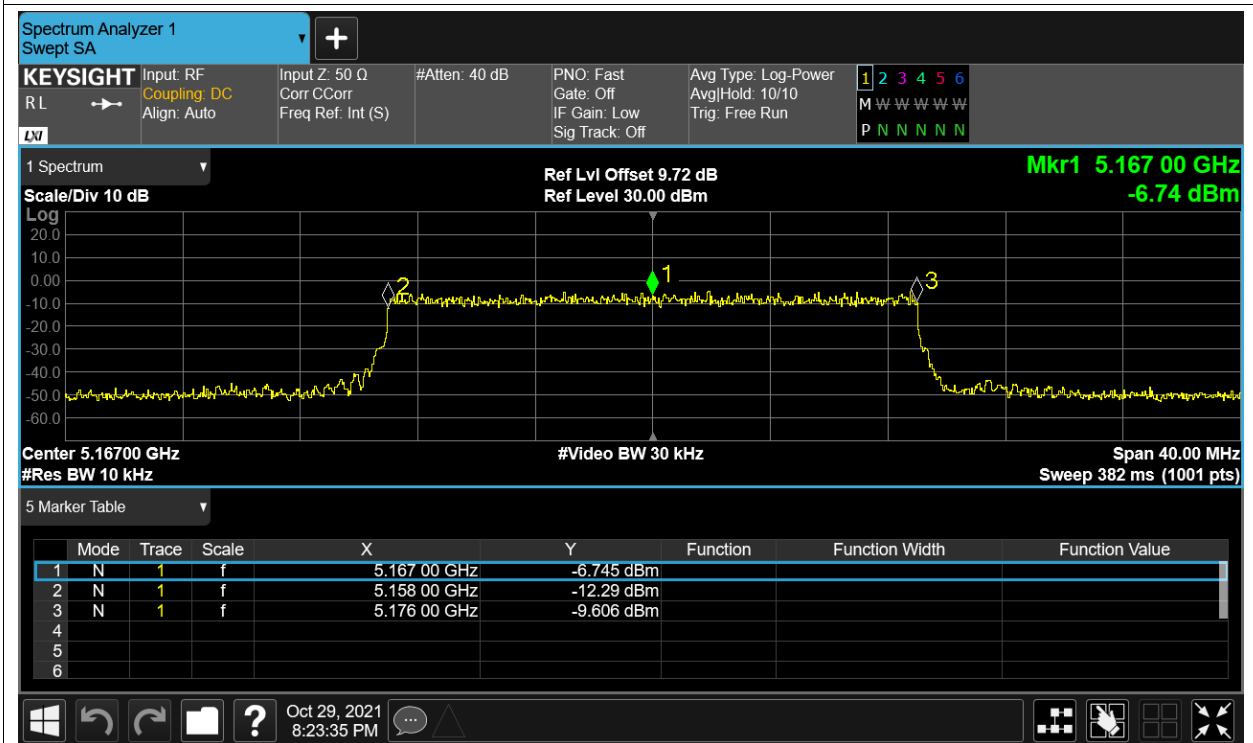

Freq. Stability HVHT 5.2G-20M-QPSK 5167MHz Ant1