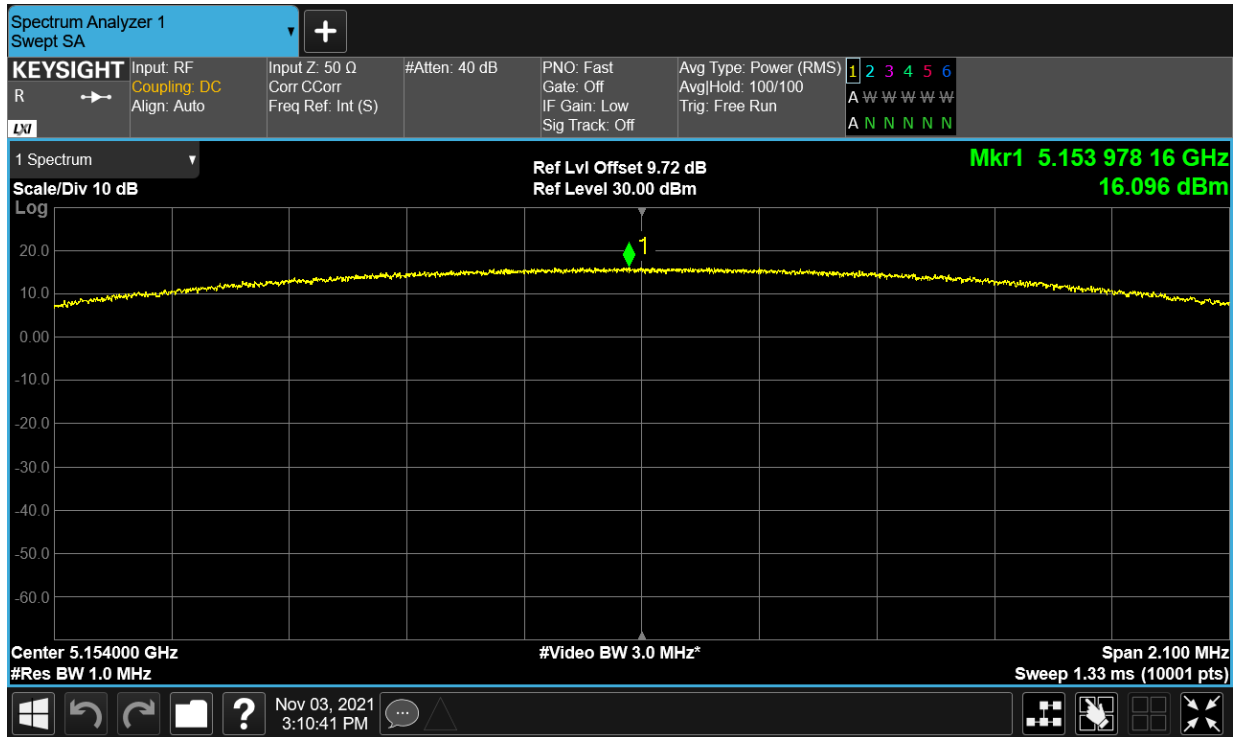

OBW NVNT 5.2G-20M-QPSK 5167MHz Ant1

OBW NVNT 5.2G-20M-QPSK 5201MHz Ant1

OBW NVNT 5.2G-20M-QPSK 5233MHz Ant1

Maximum Power Spectral Density Level

Condition	Mode	Frequency (MHz)	Antenna	Max PSD (dBm)	Limit (dBm)	Verdict
NVNT	5.2G-1.4M-16QAM	5154	Ant1	16.096	17	Pass
NVNT	5.2G-1.4M-16QAM	5201	Ant1	16.555	17	Pass
NVNT	5.2G-1.4M-16QAM	5246	Ant1	16.302	17	Pass
NVNT	5.2G-1.4M-QPSK	5154	Ant1	16.517	17	Pass
NVNT	5.2G-1.4M-QPSK	5201	Ant1	16.249	17	Pass
NVNT	5.2G-1.4M-QPSK	5246	Ant1	16.138	17	Pass
NVNT	5.2G-10M-16QAM	5157	Ant1	12.525	17	Pass
NVNT	5.2G-10M-16QAM	5201	Ant1	12.629	17	Pass
NVNT	5.2G-10M-16QAM	5243	Ant1	12.354	17	Pass
NVNT	5.2G-10M-QPSK	5157	Ant1	12.377	17	Pass
NVNT	5.2G-10M-QPSK	5201	Ant1	12.598	17	Pass
NVNT	5.2G-10M-QPSK	5243	Ant1	12.566	17	Pass
NVNT	5.2G-20M-16QAM	5167	Ant1	4.678	17	Pass
NVNT	5.2G-20M-16QAM	5201	Ant1	6.32	17	Pass
NVNT	5.2G-20M-16QAM	5233	Ant1	5.252	17	Pass
NVNT	5.2G-20M-QPSK	5167	Ant1	5.104	17	Pass
NVNT	5.2G-20M-QPSK	5201	Ant1	5.113	17	Pass
NVNT	5.2G-20M-QPSK	5233	Ant1	5.706	17	Pass

Test Graphs

PSD NVNT 5.2G-1.4M-16QAM 5154MHz Ant1

PSD NVNT 5.2G-1.4M-16QAM 5201MHz Ant1

PSD NVNT 5.2G-1.4M-16QAM 5246MHz Ant1

PSD NVNT 5.2G-1.4M-QPSK 5154MHz Ant1

PSD NVNT 5.2G-1.4M-QPSK 5201MHz Ant1

PSD NVNT 5.2G-1.4M-QPSK 5246MHz Ant1