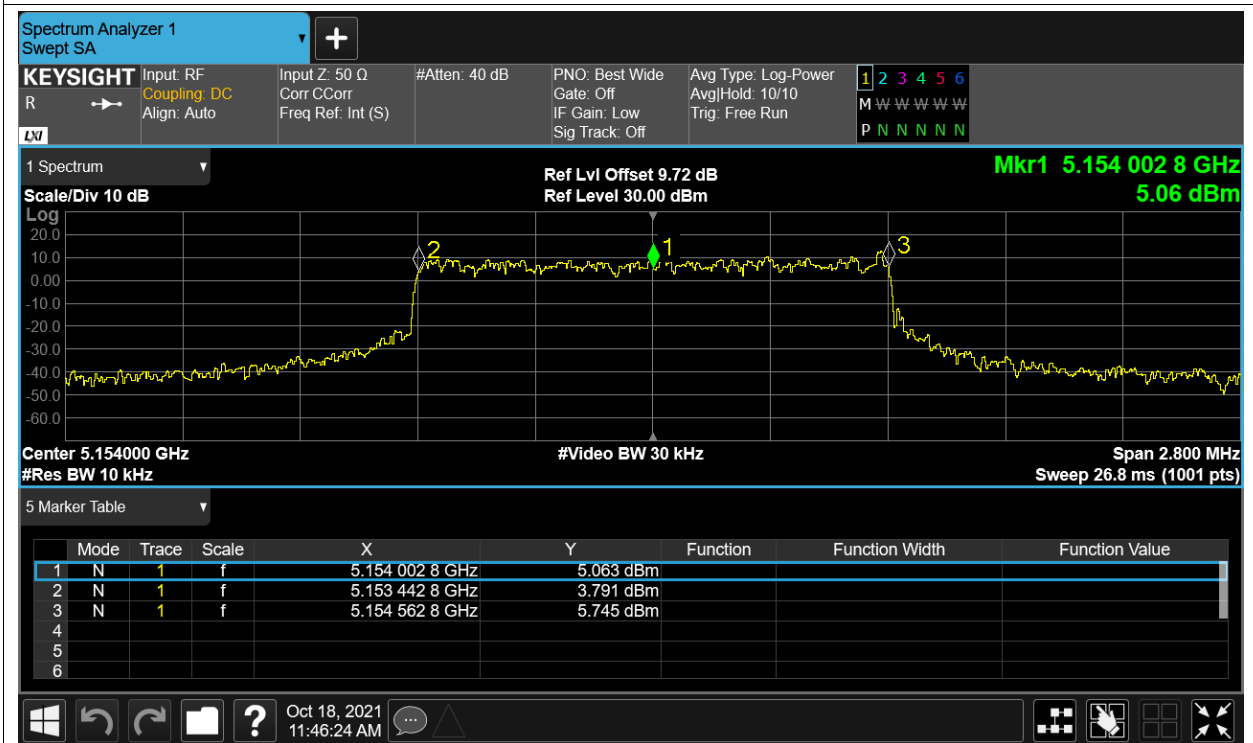

Test Data

Frequency Stability

Condition	Mode	Frequency (MHz)	Antenna	Measured Frequency (MHz)	Deviation (ppm)	Limit (ppm)	Verdict
HVHT	5.2G-1.4M-16QAM	5154	Ant1	5154.0028	0.54	within the band	Pass
HVLT	5.2G-1.4M-16QAM	5154	Ant1	5154	0		Pass
LVHT	5.2G-1.4M-16QAM	5154	Ant1	5154.0028	0.54		Pass
LVLT	5.2G-1.4M-16QAM	5154	Ant1	5154.0028	0.54		Pass
NVNT	5.2G-1.4M-16QAM	5154	Ant1	5154.0028	0.54		Pass
HVHT	5.2G-1.4M-QPSK	5154	Ant1	5154	0		Pass
HVLT	5.2G-1.4M-QPSK	5154	Ant1	5154	0		Pass
LVHT	5.2G-1.4M-QPSK	5154	Ant1	5154	0		Pass
LVLT	5.2G-1.4M-QPSK	5154	Ant1	5154.0014	0.27		Pass
NVNT	5.2G-1.4M-QPSK	5154	Ant1	5154	0		Pass
HVHT	5.2G-10M-16QAM	5157	Ant1	5157	0		Pass
HVLT	5.2G-10M-16QAM	5157	Ant1	5157	0		Pass
LVHT	5.2G-10M-16QAM	5157	Ant1	5157	0		Pass
LVLT	5.2G-10M-16QAM	5157	Ant1	5157	0		Pass
NVNT	5.2G-10M-16QAM	5157	Ant1	5157	0		Pass
HVHT	5.2G-10M-QPSK	5157	Ant1	5157	0		Pass
HVLT	5.2G-10M-QPSK	5157	Ant1	5157	0		Pass
LVHT	5.2G-10M-QPSK	5157	Ant1	5157	0		Pass
LVLT	5.2G-10M-QPSK	5157	Ant1	5157	0		Pass
NVNT	5.2G-10M-QPSK	5157	Ant1	5157	0		Pass
HVHT	5.2G-20M-16QAM	5167	Ant1	5167	0		Pass
HVLT	5.2G-20M-16QAM	5167	Ant1	5167	0		Pass
LVHT	5.2G-20M-16QAM	5167	Ant1	5167	0		Pass
LVLT	5.2G-20M-16QAM	5167	Ant1	5167	0		Pass
NVNT	5.2G-20M-16QAM	5167	Ant1	5167	0		Pass
HVHT	5.2G-20M-QPSK	5167	Ant1	5167	0		Pass
HVLT	5.2G-20M-QPSK	5167	Ant1	5167	0		Pass
LVHT	5.2G-20M-QPSK	5167	Ant1	5167	0		Pass
LVLT	5.2G-20M-QPSK	5167	Ant1	5167	0		Pass
NVNT	5.2G-20M-QPSK	5167	Ant1	5167	0		Pass

Test Graphs

Freq. Stability HVHT 5.2G-1.4M-16QAM 5154MHz Ant1

Freq. Stability HVLT 5.2G-1.4M-16QAM 5154MHz Ant1

Freq. Stability LVHT 5.2G-1.4M-16QAM 5154MHz Ant1

Freq. Stability LVLT 5.2G-1.4M-16QAM 5154MHz Ant1

Freq. Stability NVNT 5.2G-1.4M-16QAM 5154MHz Ant1

Freq. Stability HVHT 5.2G-1.4M-QPSK 5154MHz Ant1

Freq. Stability HVLT 5.2G-1.4M-QPSK 5154MHz Ant1

Freq. Stability LVHT 5.2G-1.4M-QPSK 5154MHz Ant1

Freq. Stability LVLT 5.2G-1.4M-QPSK 5154MHz Ant1