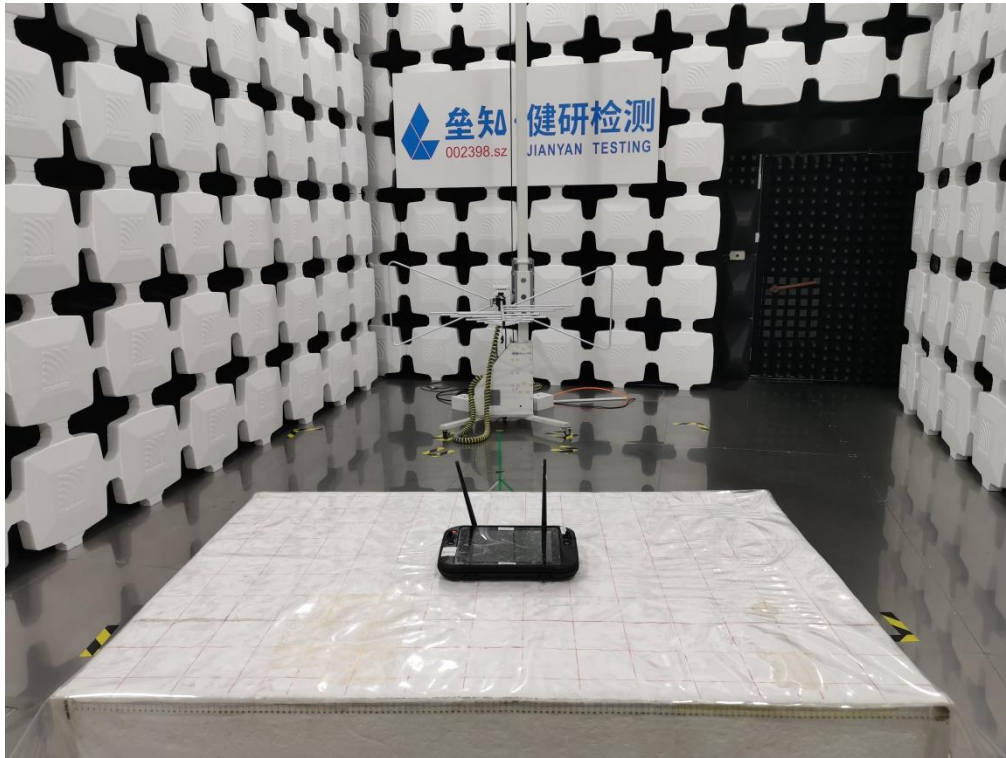

7 Test Setup Photo

Radiated Spurious Emission
Below 1GHz

Above 1GHz

Conducted Emission**8 EUT Constructional Details**

Reference to the test report No.: JYTSZB-R12-2101942

-----End of report-----