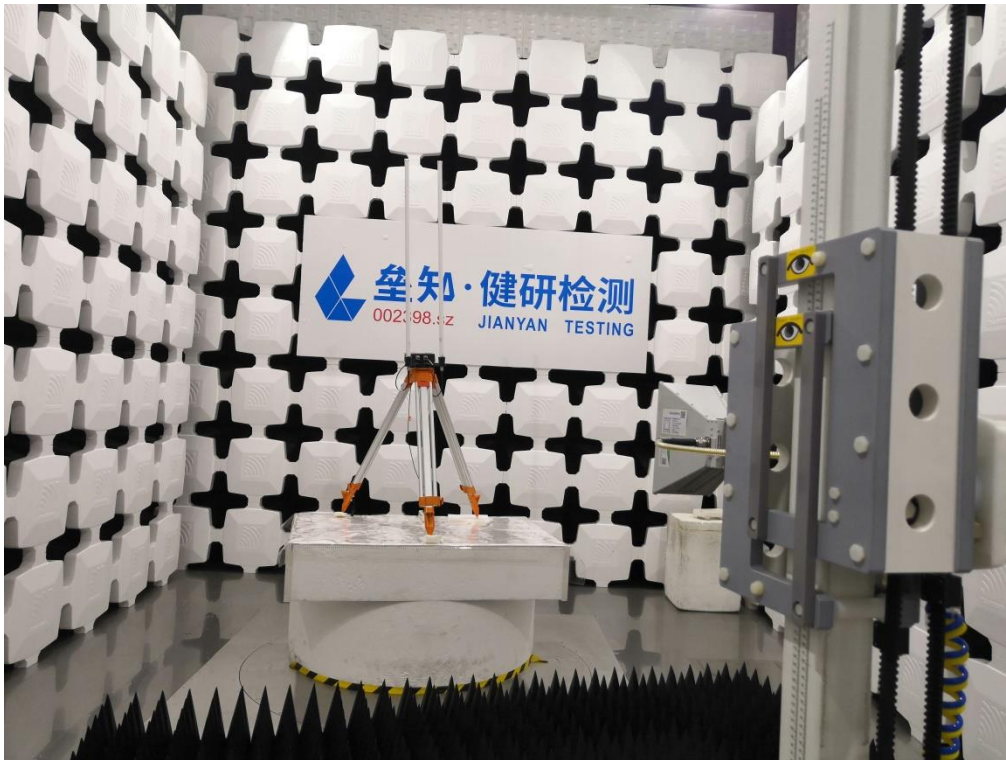

7 Test Setup Photo

**Radiated Spurious Emission
Below 1GHz**

Above 1GHz

Conducted Emission

8 EUT Constructional Details

Reference to the test report No.: JYTSZB-R12-2102121.

-----End of report-----