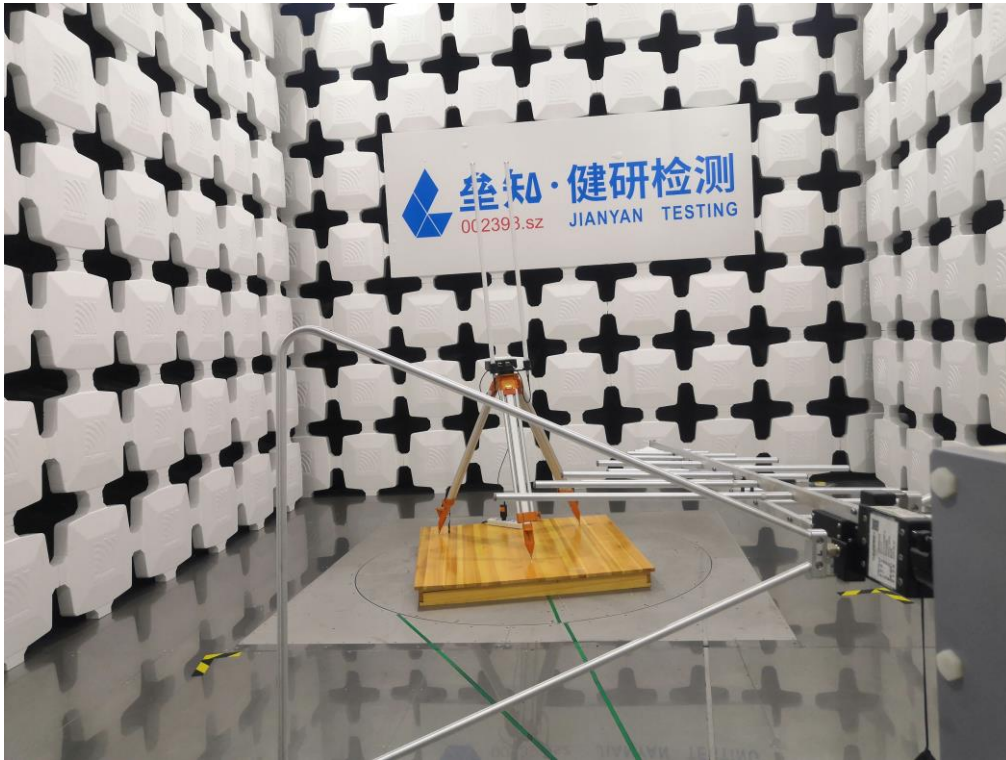

7 Test Setup Photo

**Radiated Spurious Emission
Below 1GHz**

Above 1GHz

Conducted Emission

8 EUT Constructional Details

Reference to the test report No.: JYTSZB-R12-2102121.

-----End of report-----