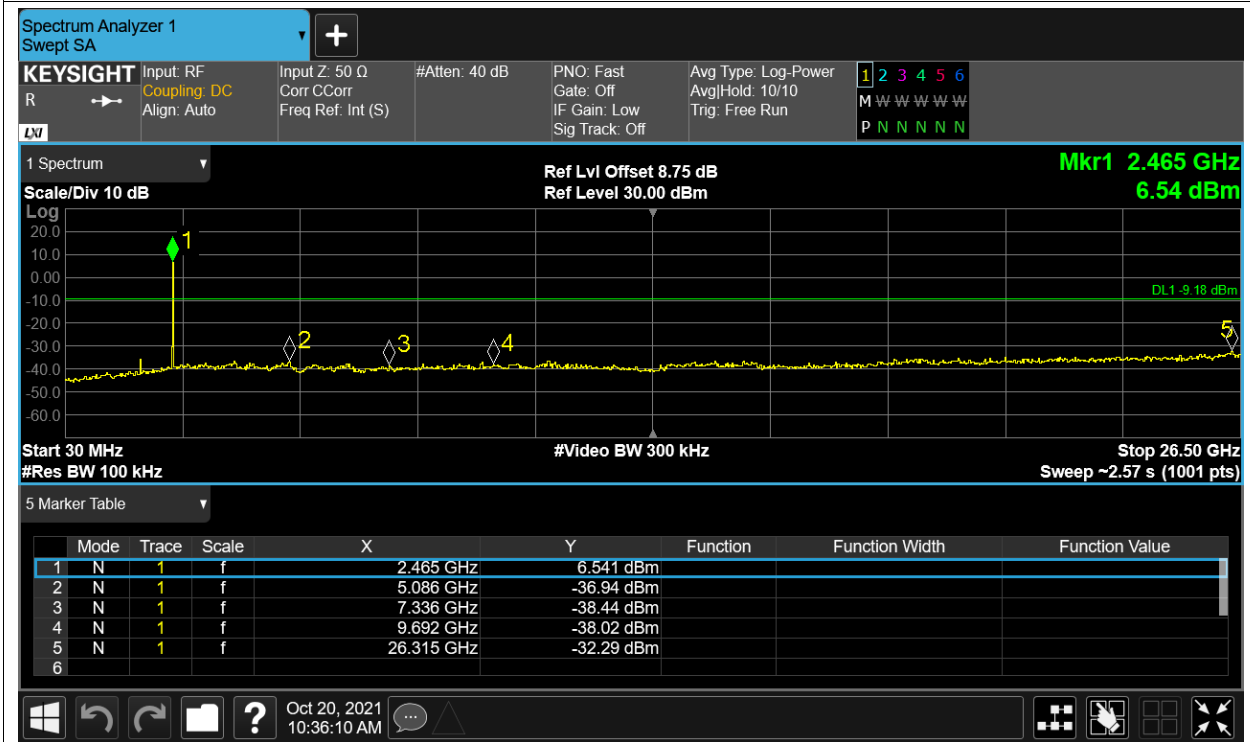

Tx. Spurious NVNT 2.4G-20M-16QAM 2462.5MHz Ant2 Ref

Tx. Spurious NVNT 2.4G-20M-16QAM 2462.5MHz Ant2 Emission

Tx. Spurious NVNT 2.4G-20M-QPSK 2412.5MHz Ant1 Ref

Tx. Spurious NVNT 2.4G-20M-QPSK 2412.5MHz Ant1 Emission

Tx. Spurious NVNT 2.4G-20M-QPSK 2412.5MHz Ant2 Ref

Tx. Spurious NVNT 2.4G-20M-QPSK 2412.5MHz Ant2 Emission

Tx. Spurious NVNT 2.4G-20M-QPSK 2437.5MHz Ant1 Ref

Tx. Spurious NVNT 2.4G-20M-QPSK 2437.5MHz Ant1 Emission

Tx. Spurious NVNT 2.4G-20M-QPSK 2437.5MHz Ant2 Ref

Tx. Spurious NVNT 2.4G-20M-QPSK 2437.5MHz Ant2 Emission

Tx. Spurious NVNT 2.4G-20M-QPSK 2462.5MHz Ant1 Ref

Tx. Spurious NVNT 2.4G-20M-QPSK 2462.5MHz Ant1 Emission

Tx. Spurious NVNT 2.4G-20M-QPSK 2462.5MHz Ant2 Ref

Tx. Spurious NVNT 2.4G-20M-QPSK 2462.5MHz Ant2 Emission