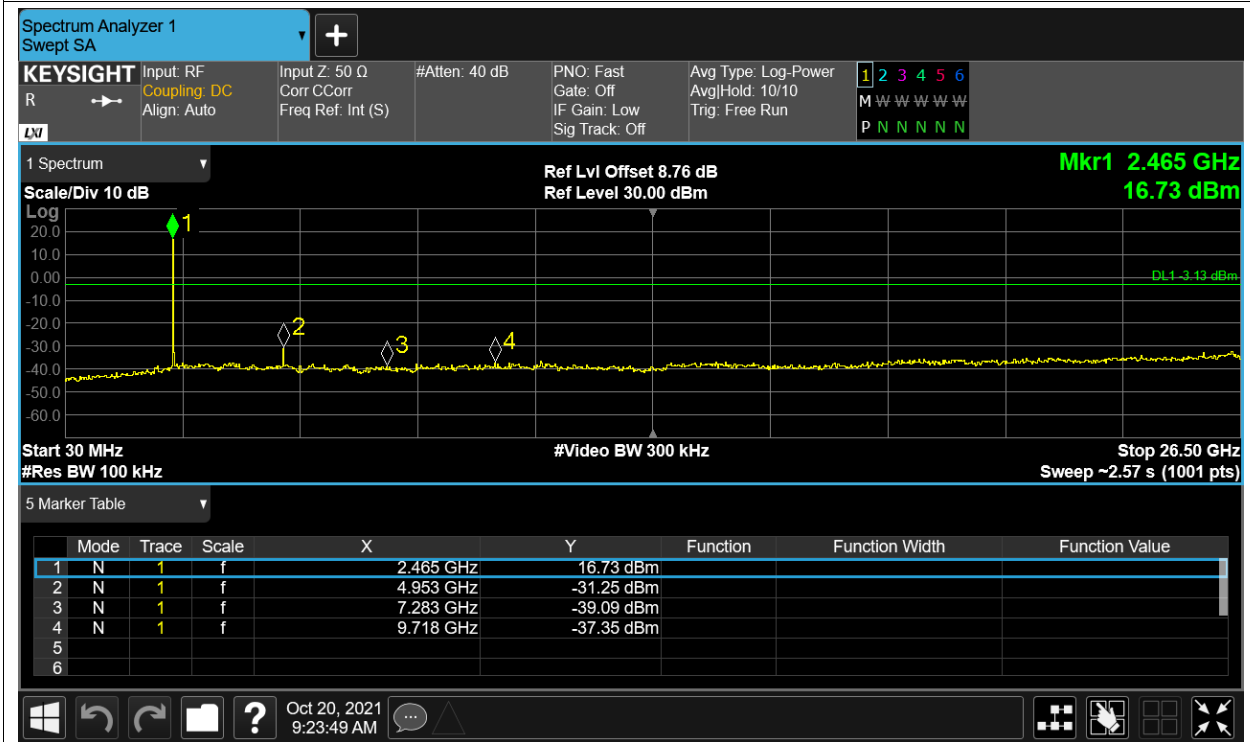

Tx. Spurious NVNT 2.4G-1.4M-QPSK 2439.5MHz Ant2 Ref

Tx. Spurious NVNT 2.4G-1.4M-QPSK 2439.5MHz Ant2 Emission

Tx. Spurious NVNT 2.4G-1.4M-QPSK 2475.5MHz Ant1 Ref

Tx. Spurious NVNT 2.4G-1.4M-QPSK 2475.5MHz Ant1 Emission

Tx. Spurious NVNT 2.4G-1.4M-QPSK 2475.5MHz Ant2 Ref

Tx. Spurious NVNT 2.4G-1.4M-QPSK 2475.5MHz Ant2 Emission

Tx. Spurious NVNT 2.4G-10M-16QAM 2407.5MHz Ant1 Ref

Tx. Spurious NVNT 2.4G-10M-16QAM 2407.5MHz Ant1 Emission