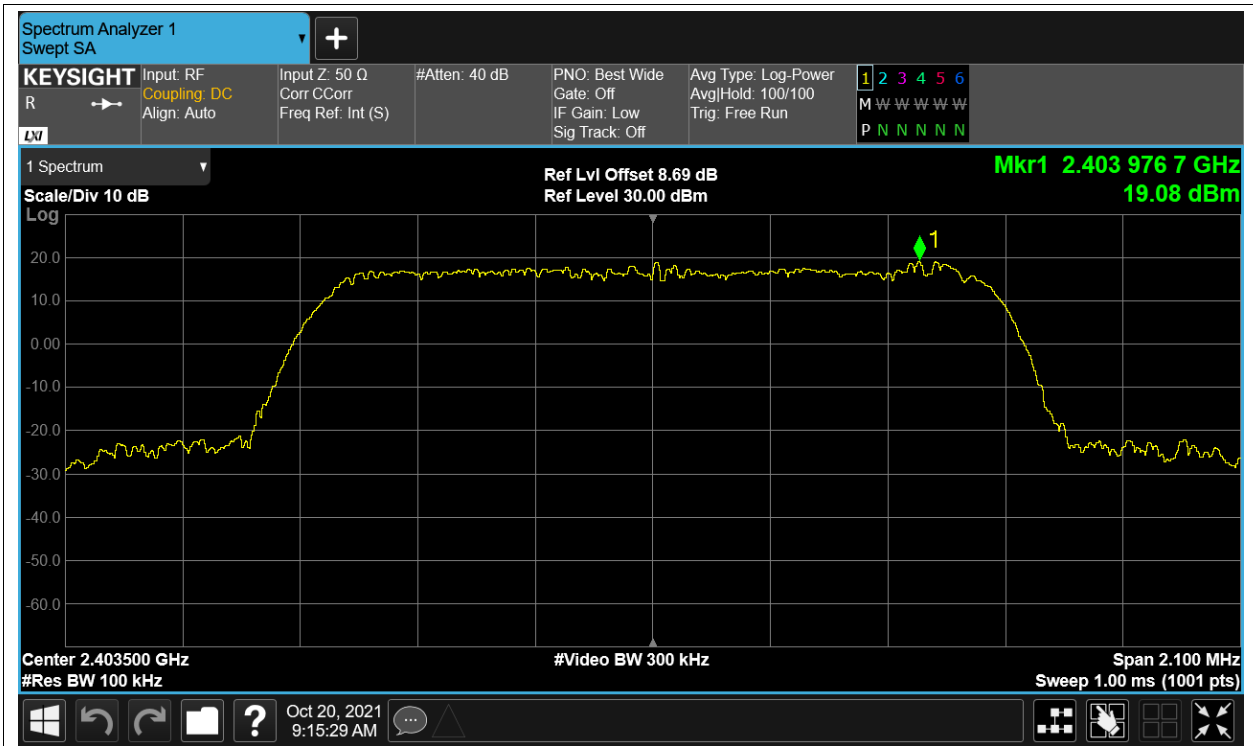

Tx. Spurious NVNT 2.4G-1.4M-16QAM 2439.5MHz Ant2 Ref

Tx. Spurious NVNT 2.4G-1.4M-16QAM 2439.5MHz Ant2 Emission

Tx. Spurious NVNT 2.4G-1.4M-16QAM 2475.5MHz Ant1 Ref

Tx. Spurious NVNT 2.4G-1.4M-16QAM 2475.5MHz Ant1 Emission

Tx. Spurious NVNT 2.4G-1.4M-16QAM 2475.5MHz Ant2 Ref

Tx. Spurious NVNT 2.4G-1.4M-16QAM 2475.5MHz Ant2 Emission

Tx. Spurious NVNT 2.4G-1.4M-QPSK 2403.5MHz Ant1 Ref

Tx. Spurious NVNT 2.4G-1.4M-QPSK 2403.5MHz Ant1 Emission