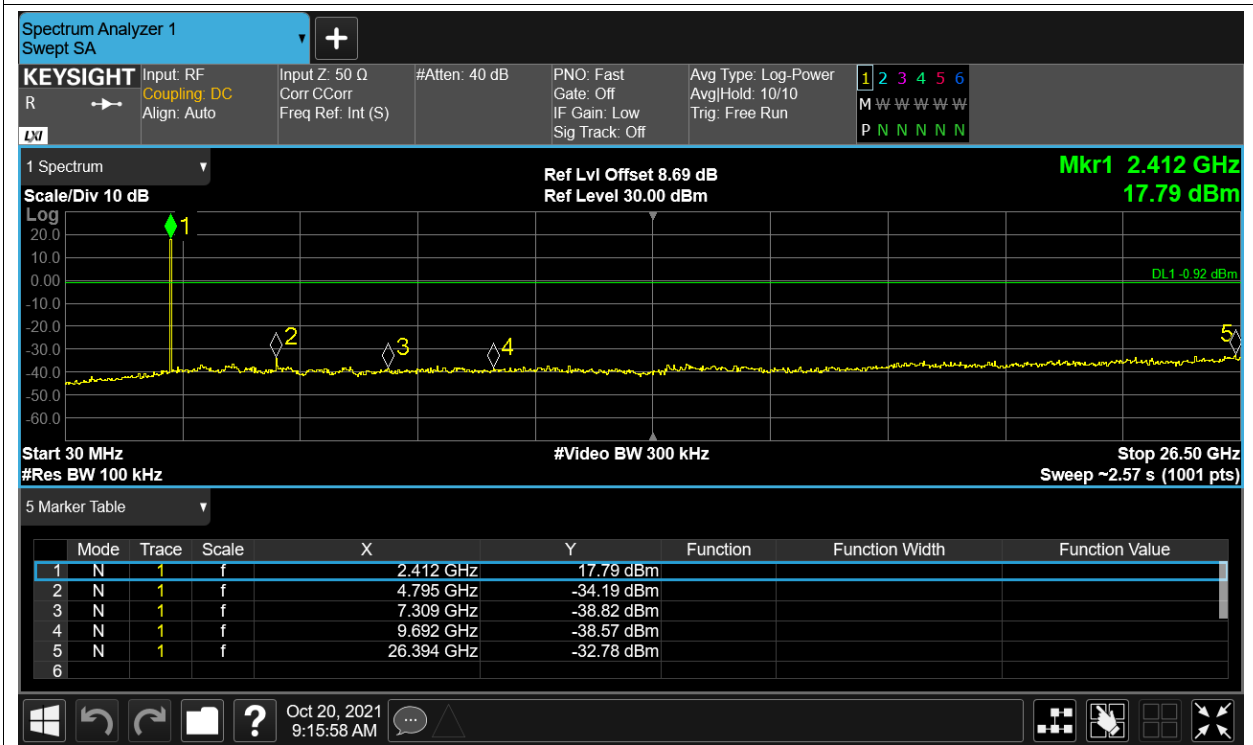

Tx. Spurious NVNT 2.4G-1.4M-16QAM 2475.5MHz Ant2 Ref

Tx. Spurious NVNT 2.4G-1.4M-16QAM 2475.5MHz Ant2 Emission

Tx. Spurious NVNT 2.4G-1.4M-QPSK 2403.5MHz Ant1 Ref

Tx. Spurious NVNT 2.4G-1.4M-QPSK 2403.5MHz Ant1 Emission

Tx. Spurious NVNT 2.4G-1.4M-QPSK 2403.5MHz Ant2 Ref

Tx. Spurious NVNT 2.4G-1.4M-QPSK 2403.5MHz Ant2 Emission

Tx. Spurious NVNT 2.4G-1.4M-QPSK 2439.5MHz Ant1 Ref

Tx. Spurious NVNT 2.4G-1.4M-QPSK 2439.5MHz Ant1 Emission