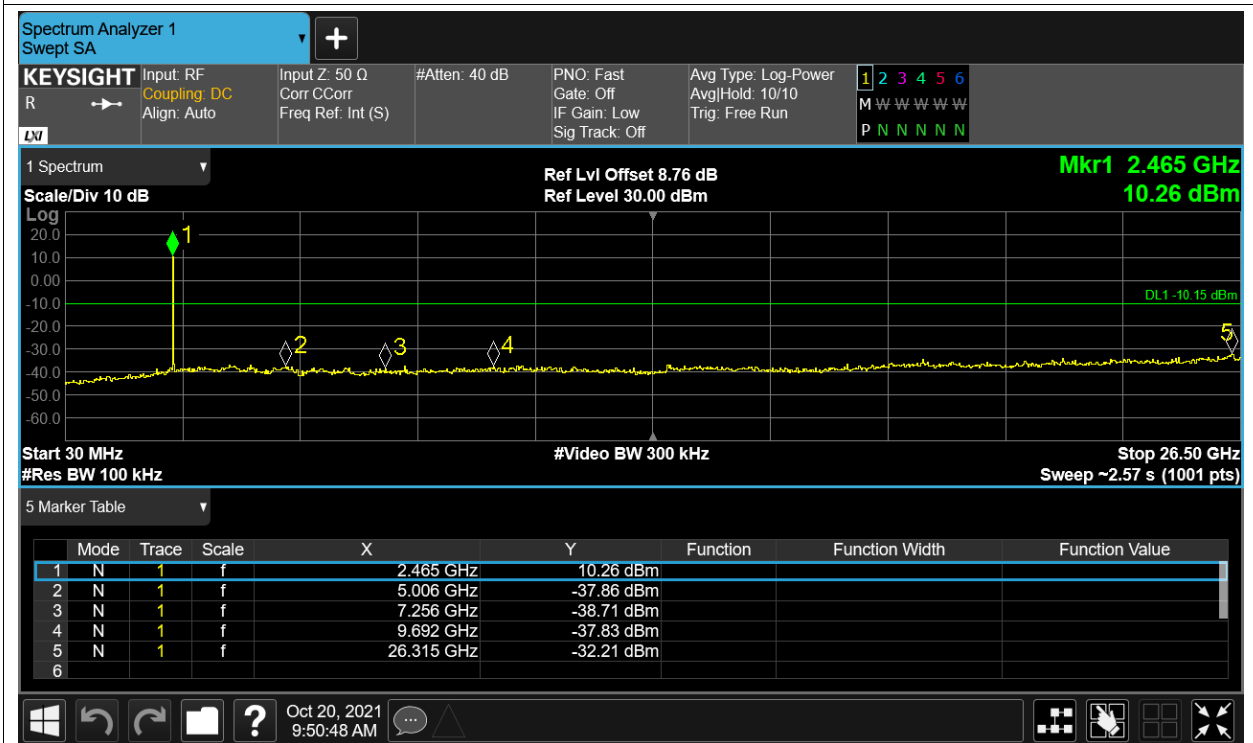

Tx. Spurious NVNT 2.4G-10M-QPSK 2407.5MHz Ant2 Ref

Tx. Spurious NVNT 2.4G-10M-QPSK 2407.5MHz Ant2 Emission

Tx. Spurious NVNT 2.4G-10M-QPSK 2439.5MHz Ant1 Ref

Tx. Spurious NVNT 2.4G-10M-QPSK 2439.5MHz Ant1 Emission

Tx. Spurious NVNT 2.4G-10M-QPSK 2439.5MHz Ant2 Ref

Tx. Spurious NVNT 2.4G-10M-QPSK 2439.5MHz Ant2 Emission

Tx. Spurious NVNT 2.4G-10M-QPSK 2471.5MHz Ant1 Ref

Tx. Spurious NVNT 2.4G-10M-QPSK 2471.5MHz Ant1 Emission

Tx. Spurious NVNT 2.4G-10M-QPSK 2471.5MHz Ant2 Ref

Tx. Spurious NVNT 2.4G-10M-QPSK 2471.5MHz Ant2 Emission

Tx. Spurious NVNT 2.4G-20M-16QAM 2412.5MHz Ant1 Ref

Tx. Spurious NVNT 2.4G-20M-16QAM 2412.5MHz Ant1 Emission