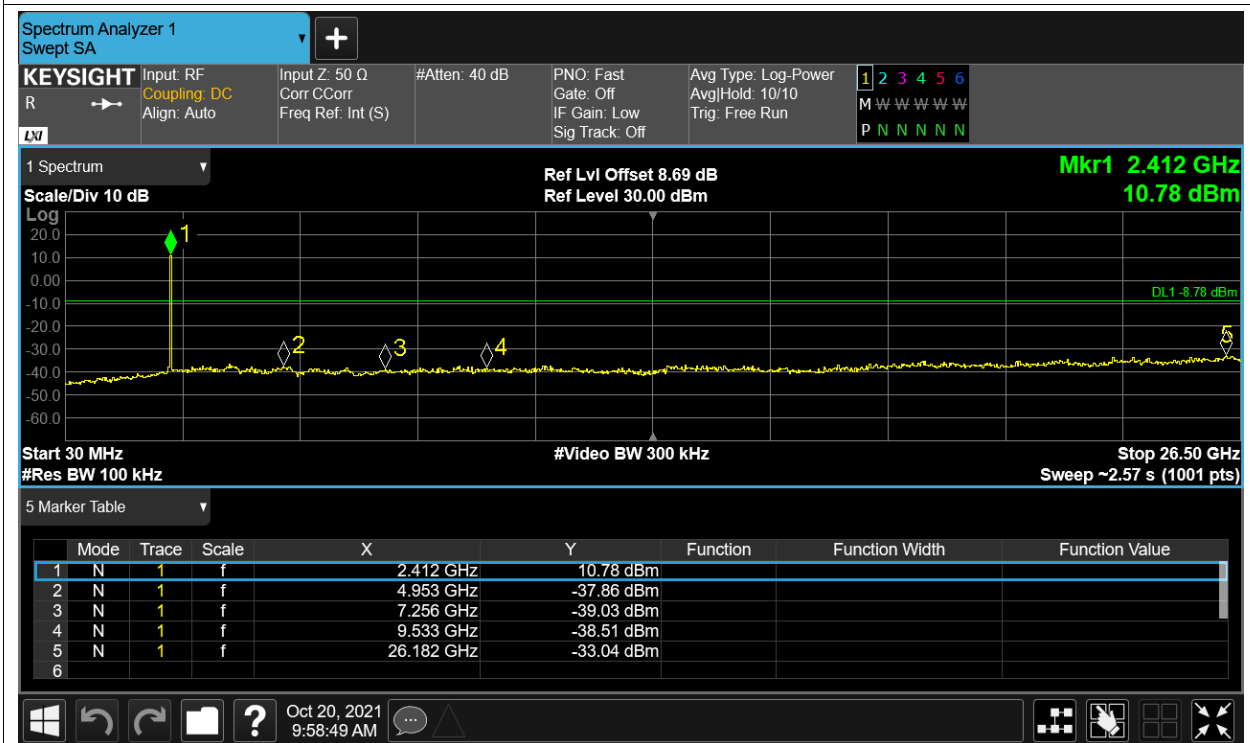

Tx. Spurious NVNT 2.4G-1.4M-QPSK 2475.5MHz Ant2 Ref

Tx. Spurious NVNT 2.4G-1.4M-QPSK 2475.5MHz Ant2 Emission

Tx. Spurious NVNT 2.4G-10M-16QAM 2407.5MHz Ant1 Ref

Tx. Spurious NVNT 2.4G-10M-16QAM 2407.5MHz Ant1 Emission

Tx. Spurious NVNT 2.4G-10M-16QAM 2407.5MHz Ant2 Ref

Tx. Spurious NVNT 2.4G-10M-16QAM 2407.5MHz Ant2 Emission

Tx. Spurious NVNT 2.4G-10M-16QAM 2439.5MHz Ant1 Ref

Tx. Spurious NVNT 2.4G-10M-16QAM 2439.5MHz Ant1 Emission