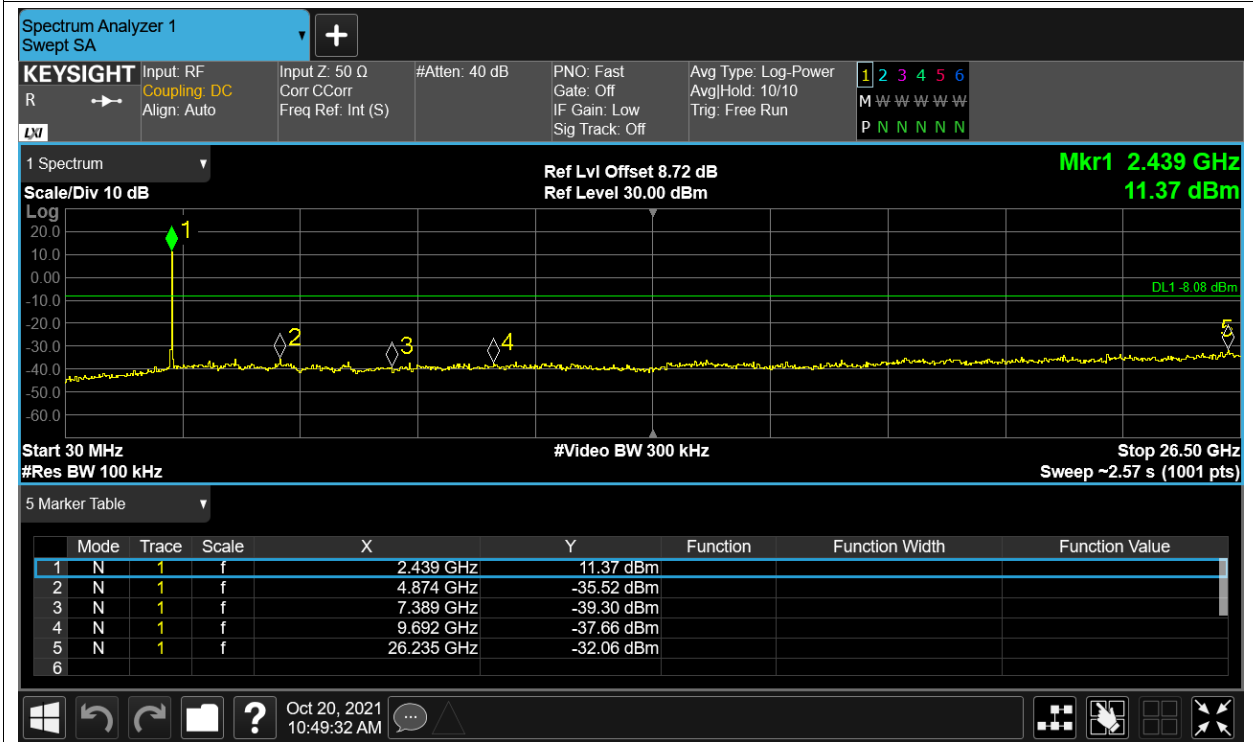

Tx. Spurious NVNT 2.4G-20M-16QAM 2462.5MHz Ant2 Ref

Tx. Spurious NVNT 2.4G-20M-16QAM 2462.5MHz Ant2 Emission

Tx. Spurious NVNT 2.4G-20M-QPSK 2412.5MHz Ant1 Ref

Tx. Spurious NVNT 2.4G-20M-QPSK 2412.5MHz Ant1 Emission

Tx. Spurious NVNT 2.4G-20M-QPSK 2412.5MHz Ant2 Ref

Tx. Spurious NVNT 2.4G-20M-QPSK 2412.5MHz Ant2 Emission

Tx. Spurious NVNT 2.4G-20M-QPSK 2437.5MHz Ant1 Ref

Tx. Spurious NVNT 2.4G-20M-QPSK 2437.5MHz Ant1 Emission

Tx. Spurious NVNT 2.4G-20M-QPSK 2437.5MHz Ant2 Ref

Tx. Spurious NVNT 2.4G-20M-QPSK 2437.5MHz Ant2 Emission

Tx. Spurious NVNT 2.4G-20M-QPSK 2462.5MHz Ant1 Ref

Tx. Spurious NVNT 2.4G-20M-QPSK 2462.5MHz Ant1 Emission

Tx. Spurious NVNT 2.4G-20M-QPSK 2462.5MHz Ant2 Ref

Tx. Spurious NVNT 2.4G-20M-QPSK 2462.5MHz Ant2 Emission