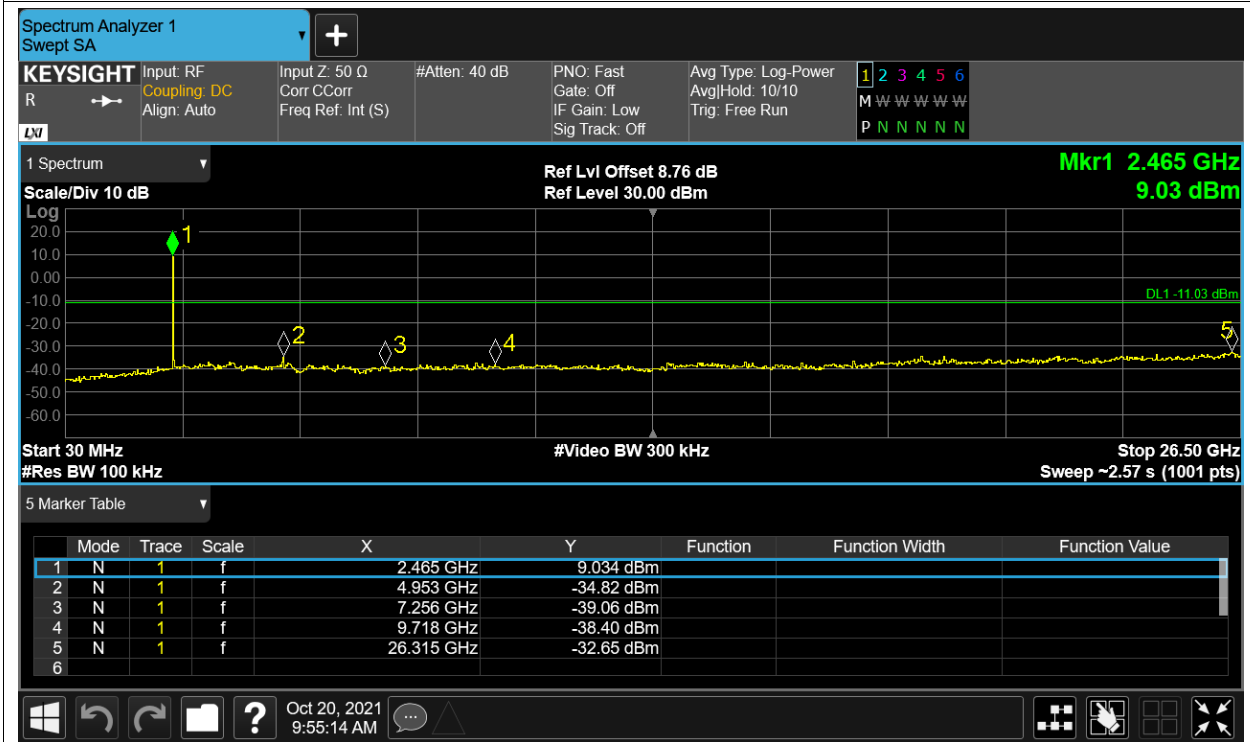

Tx. Spurious NVNT 2.4G-10M-16QAM 2407.5MHz Ant2 Ref

Tx. Spurious NVNT 2.4G-10M-16QAM 2407.5MHz Ant2 Emission

Tx. Spurious NVNT 2.4G-10M-16QAM 2439.5MHz Ant1 Ref

Tx. Spurious NVNT 2.4G-10M-16QAM 2439.5MHz Ant1 Emission

Tx. Spurious NVNT 2.4G-10M-16QAM 2439.5MHz Ant2 Ref

Tx. Spurious NVNT 2.4G-10M-16QAM 2439.5MHz Ant2 Emission

Tx. Spurious NVNT 2.4G-10M-16QAM 2471.5MHz Ant1 Ref

Tx. Spurious NVNT 2.4G-10M-16QAM 2471.5MHz Ant1 Emission

Tx. Spurious NVNT 2.4G-10M-16QAM 2471.5MHz Ant2 Ref

Tx. Spurious NVNT 2.4G-10M-16QAM 2471.5MHz Ant2 Emission

Tx. Spurious NVNT 2.4G-10M-QPSK 2407.5MHz Ant1 Ref

Tx. Spurious NVNT 2.4G-10M-QPSK 2407.5MHz Ant1 Emission