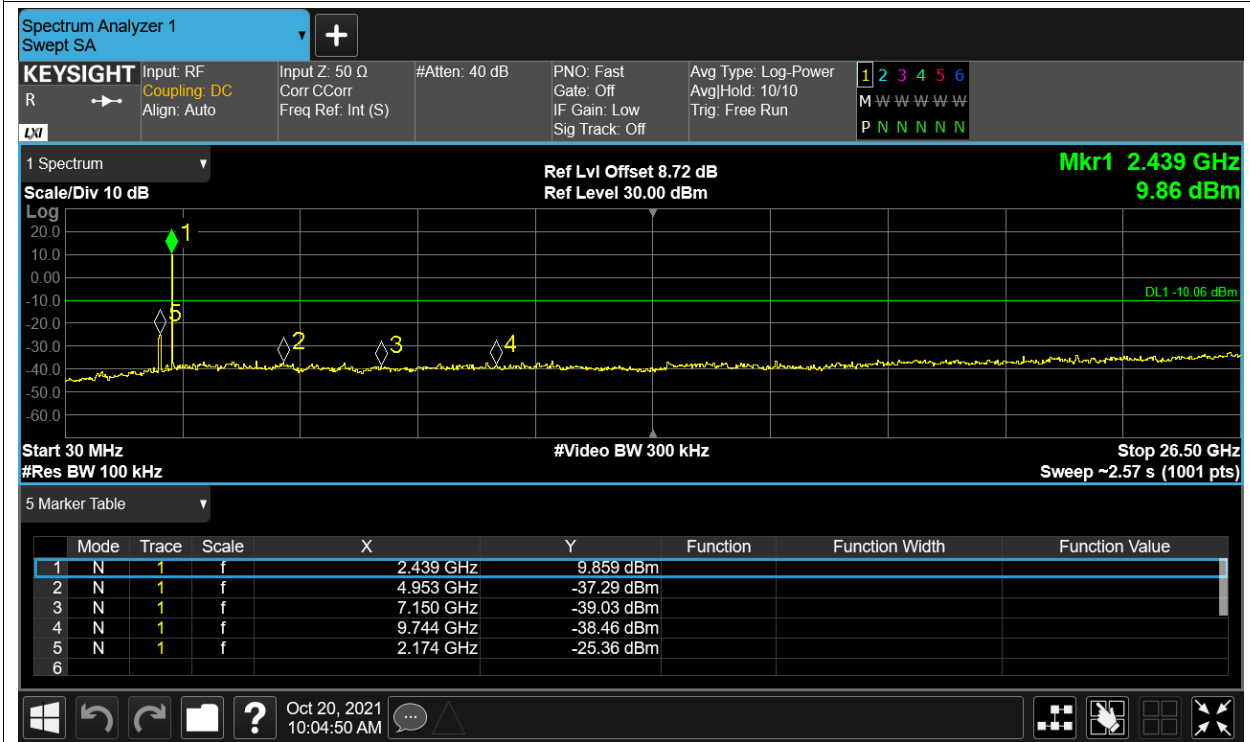

Tx. Spurious NVNT 2.4G-1.4M-QPSK 2475.5MHz Ant2 Ref

Tx. Spurious NVNT 2.4G-1.4M-QPSK 2475.5MHz Ant2 Emission

Tx. Spurious NVNT 2.4G-10M-16QAM 2407.5MHz Ant1 Ref

Tx. Spurious NVNT 2.4G-10M-16QAM 2407.5MHz Ant1 Emission

Tx. Spurious NVNT 2.4G-10M-16QAM 2407.5MHz Ant2 Ref

Tx. Spurious NVNT 2.4G-10M-16QAM 2407.5MHz Ant2 Emission

Tx. Spurious NVNT 2.4G-10M-16QAM 2439.5MHz Ant1 Ref

Tx. Spurious NVNT 2.4G-10M-16QAM 2439.5MHz Ant1 Emission

Tx. Spurious NVNT 2.4G-10M-16QAM 2439.5MHz Ant2 Ref

Tx. Spurious NVNT 2.4G-10M-16QAM 2439.5MHz Ant2 Emission

Tx. Spurious NVNT 2.4G-10M-16QAM 2471.5MHz Ant1 Ref

Tx. Spurious NVNT 2.4G-10M-16QAM 2471.5MHz Ant1 Emission