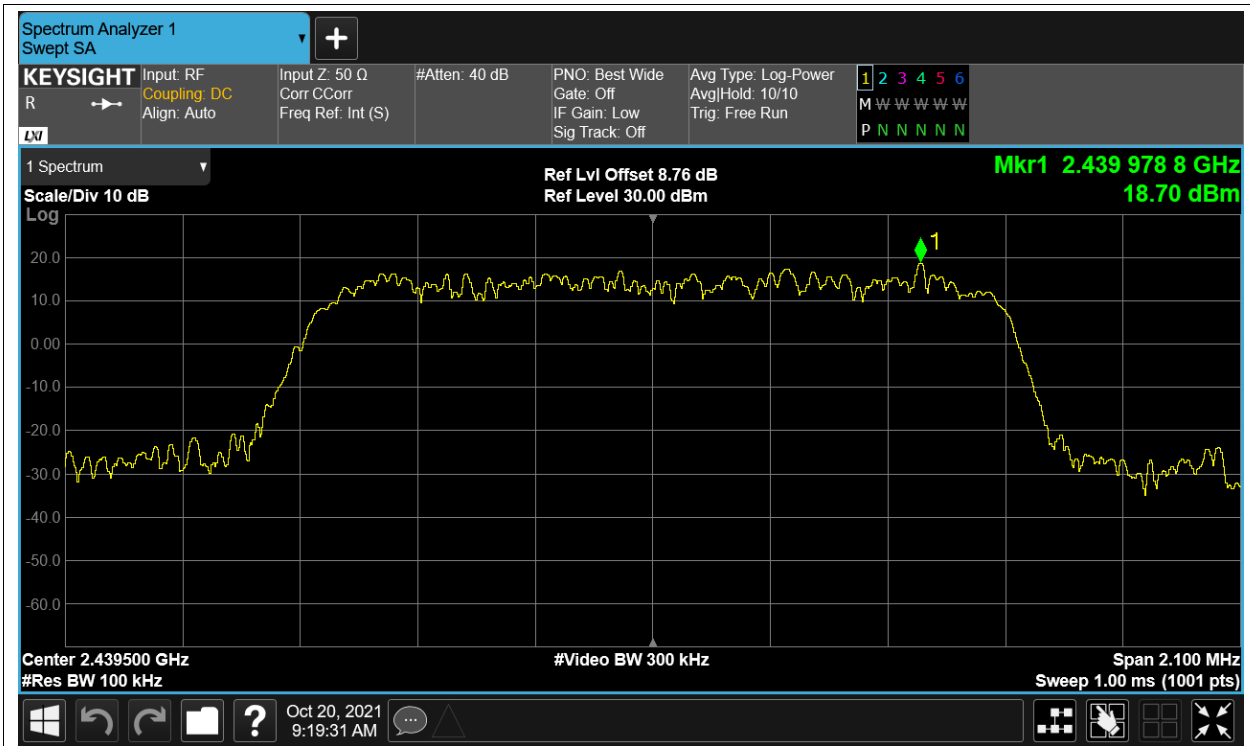

Tx. Spurious NVNT 2.4G-1.4M-16QAM 2475.5MHz Ant2 Ref

Tx. Spurious NVNT 2.4G-1.4M-16QAM 2475.5MHz Ant2 Emission

Tx. Spurious NVNT 2.4G-1.4M-QPSK 2403.5MHz Ant1 Ref

Tx. Spurious NVNT 2.4G-1.4M-QPSK 2403.5MHz Ant1 Emission

Tx. Spurious NVNT 2.4G-1.4M-QPSK 2403.5MHz Ant2 Ref

Tx. Spurious NVNT 2.4G-1.4M-QPSK 2403.5MHz Ant2 Emission

Tx. Spurious NVNT 2.4G-1.4M-QPSK 2439.5MHz Ant1 Ref

Tx. Spurious NVNT 2.4G-1.4M-QPSK 2439.5MHz Ant1 Emission

Tx. Spurious NVNT 2.4G-1.4M-QPSK 2439.5MHz Ant2 Ref

Tx. Spurious NVNT 2.4G-1.4M-QPSK 2439.5MHz Ant2 Emission

Tx. Spurious NVNT 2.4G-1.4M-QPSK 2475.5MHz Ant1 Ref

Tx. Spurious NVNT 2.4G-1.4M-QPSK 2475.5MHz Ant1 Emission