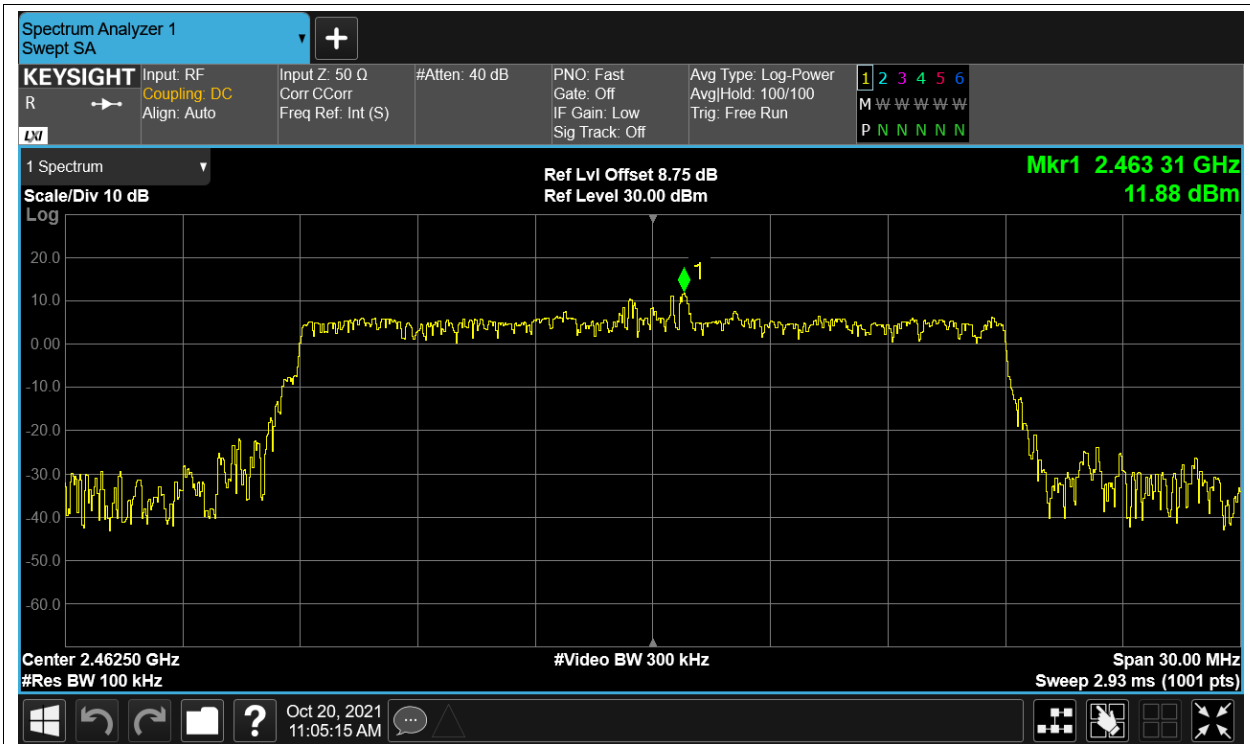

Tx. Spurious NVNT 2.4G-10M-QPSK 2471.5MHz Ant2 Ref

Tx. Spurious NVNT 2.4G-10M-QPSK 2471.5MHz Ant2 Emission

Tx. Spurious NVNT 2.4G-20M-16QAM 2412.5MHz Ant1 Ref

Tx. Spurious NVNT 2.4G-20M-16QAM 2412.5MHz Ant1 Emission

Tx. Spurious NVNT 2.4G-20M-16QAM 2412.5MHz Ant2 Ref

Tx. Spurious NVNT 2.4G-20M-16QAM 2412.5MHz Ant2 Emission

Tx. Spurious NVNT 2.4G-20M-16QAM 2437.5MHz Ant1 Ref

Tx. Spurious NVNT 2.4G-20M-16QAM 2437.5MHz Ant1 Emission

Tx. Spurious NVNT 2.4G-20M-16QAM 2437.5MHz Ant2 Ref

Tx. Spurious NVNT 2.4G-20M-16QAM 2437.5MHz Ant2 Emission

Tx. Spurious NVNT 2.4G-20M-16QAM 2462.5MHz Ant1 Ref

Tx. Spurious NVNT 2.4G-20M-16QAM 2462.5MHz Ant1 Emission

Tx. Spurious NVNT 2.4G-20M-16QAM 2462.5MHz Ant2 Ref

Tx. Spurious NVNT 2.4G-20M-16QAM 2462.5MHz Ant2 Emission

Tx. Spurious NVNT 2.4G-20M-QPSK 2412.5MHz Ant1 Ref

Tx. Spurious NVNT 2.4G-20M-QPSK 2412.5MHz Ant1 Emission