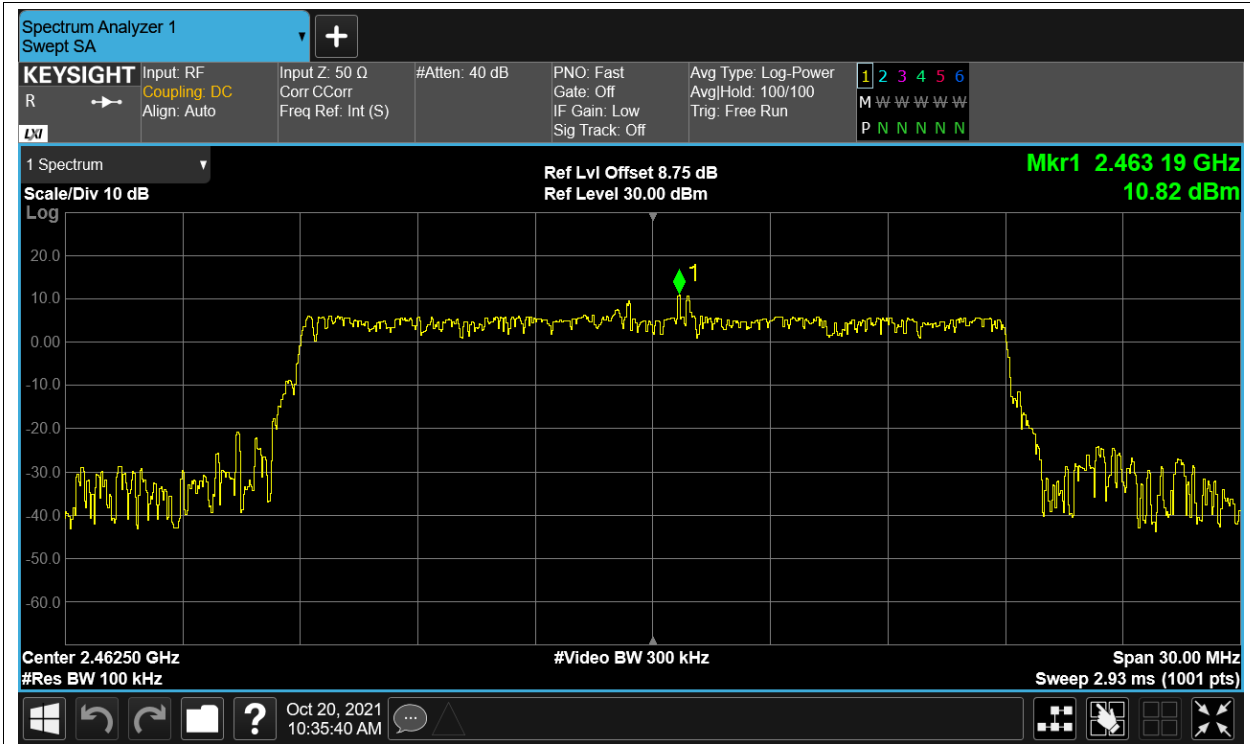

Tx. Spurious NVNT 2.4G-20M-16QAM 2462.5MHz Ant2 Ref

Tx. Spurious NVNT 2.4G-20M-16QAM 2462.5MHz Ant2 Emission

Tx. Spurious NVNT 2.4G-20M-QPSK 2412.5MHz Ant1 Ref

Tx. Spurious NVNT 2.4G-20M-QPSK 2412.5MHz Ant1 Emission

Tx. Spurious NVNT 2.4G-20M-QPSK 2412.5MHz Ant2 Ref

Tx. Spurious NVNT 2.4G-20M-QPSK 2412.5MHz Ant2 Emission

Tx. Spurious NVNT 2.4G-20M-QPSK 2437.5MHz Ant1 Ref

Tx. Spurious NVNT 2.4G-20M-QPSK 2437.5MHz Ant1 Emission

Tx. Spurious NVNT 2.4G-20M-QPSK 2437.5MHz Ant2 Ref

Tx. Spurious NVNT 2.4G-20M-QPSK 2437.5MHz Ant2 Emission

Tx. Spurious NVNT 2.4G-20M-QPSK 2462.5MHz Ant1 Ref

Tx. Spurious NVNT 2.4G-20M-QPSK 2462.5MHz Ant1 Emission

Tx. Spurious NVNT 2.4G-20M-QPSK 2462.5MHz Ant2 Ref

Tx. Spurious NVNT 2.4G-20M-QPSK 2462.5MHz Ant2 Emission