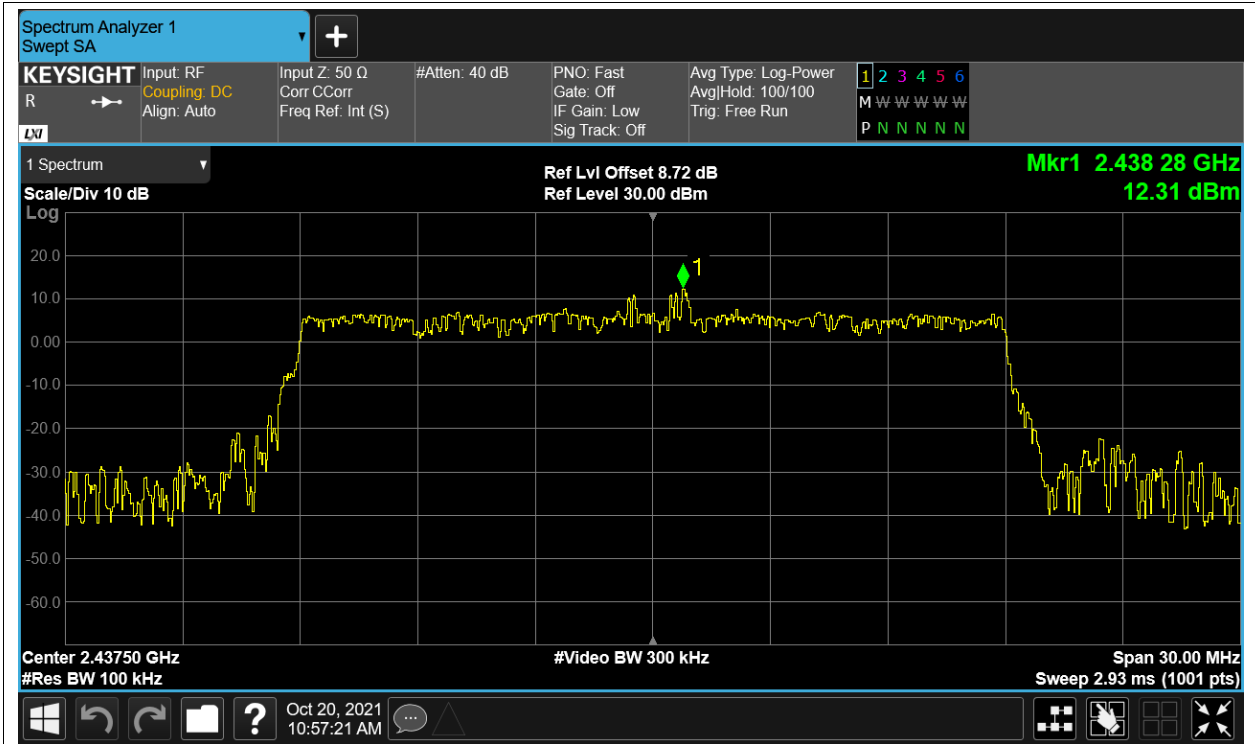

Tx. Spurious NVNT 2.4G-10M-QPSK 2439.5MHz Ant2 Ref

Tx. Spurious NVNT 2.4G-10M-QPSK 2439.5MHz Ant2 Emission

Tx. Spurious NVNT 2.4G-10M-QPSK 2471.5MHz Ant1 Ref

Tx. Spurious NVNT 2.4G-10M-QPSK 2471.5MHz Ant1 Emission

Tx. Spurious NVNT 2.4G-10M-QPSK 2471.5MHz Ant2 Ref

Tx. Spurious NVNT 2.4G-10M-QPSK 2471.5MHz Ant2 Emission

Tx. Spurious NVNT 2.4G-20M-16QAM 2412.5MHz Ant1 Ref

Tx. Spurious NVNT 2.4G-20M-16QAM 2412.5MHz Ant1 Emission

Tx. Spurious NVNT 2.4G-20M-16QAM 2412.5MHz Ant2 Ref

Tx. Spurious NVNT 2.4G-20M-16QAM 2412.5MHz Ant2 Emission

Tx. Spurious NVNT 2.4G-20M-16QAM 2437.5MHz Ant1 Ref

Tx. Spurious NVNT 2.4G-20M-16QAM 2437.5MHz Ant1 Emission

Tx. Spurious NVNT 2.4G-20M-16QAM 2437.5MHz Ant2 Ref

Tx. Spurious NVNT 2.4G-20M-16QAM 2437.5MHz Ant2 Emission

Tx. Spurious NVNT 2.4G-20M-16QAM 2462.5MHz Ant1 Ref

Tx. Spurious NVNT 2.4G-20M-16QAM 2462.5MHz Ant1 Emission