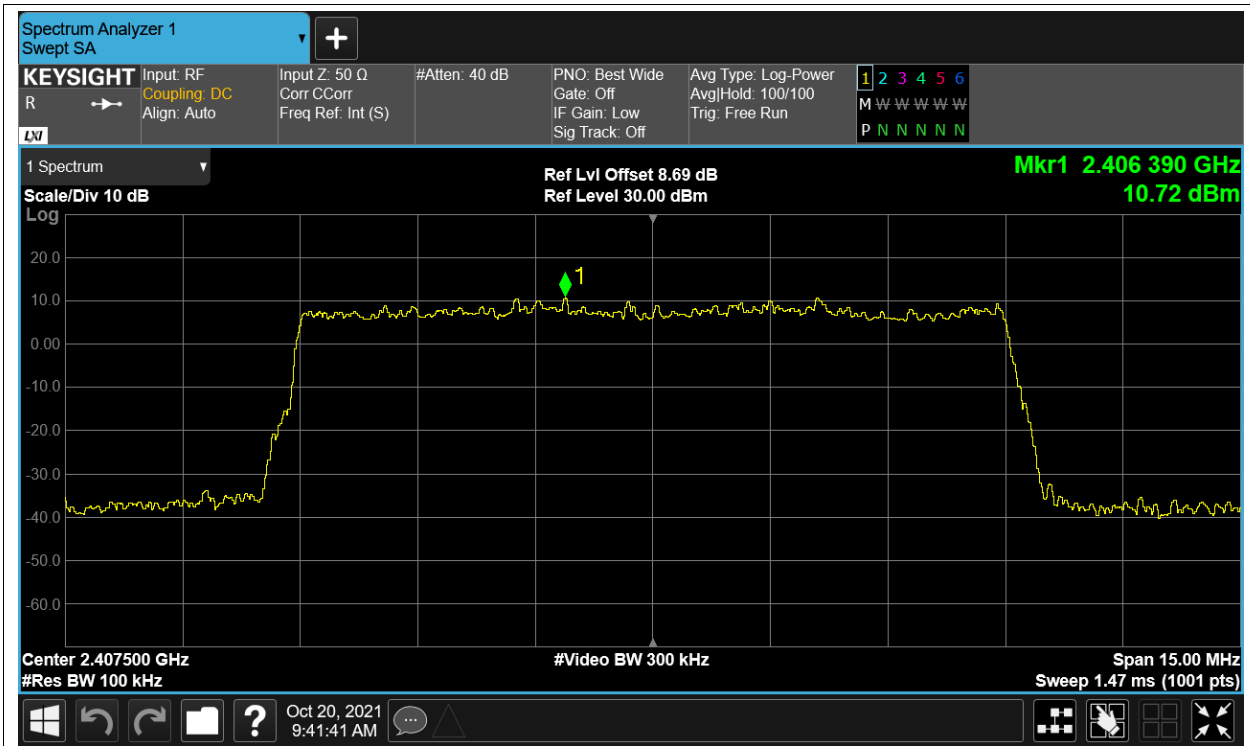

Tx. Spurious NVNT 2.4G-10M-16QAM 2407.5MHz Ant2 Ref

Tx. Spurious NVNT 2.4G-10M-16QAM 2407.5MHz Ant2 Emission

Tx. Spurious NVNT 2.4G-10M-16QAM 2439.5MHz Ant1 Ref

Tx. Spurious NVNT 2.4G-10M-16QAM 2439.5MHz Ant1 Emission

Tx. Spurious NVNT 2.4G-10M-16QAM 2439.5MHz Ant2 Ref

Tx. Spurious NVNT 2.4G-10M-16QAM 2439.5MHz Ant2 Emission

Tx. Spurious NVNT 2.4G-10M-16QAM 2471.5MHz Ant1 Ref

Tx. Spurious NVNT 2.4G-10M-16QAM 2471.5MHz Ant1 Emission

Tx. Spurious NVNT 2.4G-10M-16QAM 2471.5MHz Ant2 Ref

Tx. Spurious NVNT 2.4G-10M-16QAM 2471.5MHz Ant2 Emission

Tx. Spurious NVNT 2.4G-10M-QPSK 2407.5MHz Ant1 Ref

Tx. Spurious NVNT 2.4G-10M-QPSK 2407.5MHz Ant1 Emission