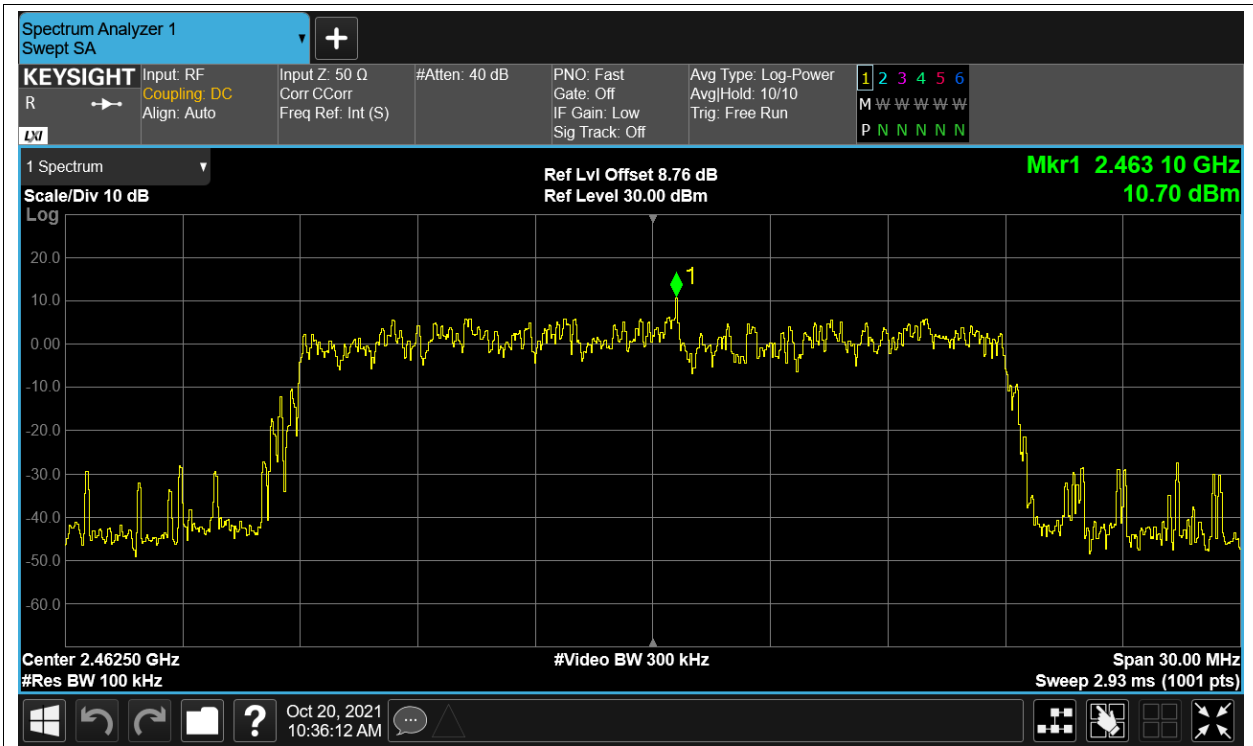

Tx. Spurious NVNT 2.4G-20M-16QAM 2462.5MHz Ant2 Ref

Tx. Spurious NVNT 2.4G-20M-16QAM 2462.5MHz Ant2 Emission

Tx. Spurious NVNT 2.4G-20M-QPSK 2412.5MHz Ant1 Ref

Tx. Spurious NVNT 2.4G-20M-QPSK 2412.5MHz Ant1 Emission

Tx. Spurious NVNT 2.4G-20M-QPSK 2412.5MHz Ant2 Ref

Tx. Spurious NVNT 2.4G-20M-QPSK 2412.5MHz Ant2 Emission

Tx. Spurious NVNT 2.4G-20M-QPSK 2437.5MHz Ant1 Ref

Tx. Spurious NVNT 2.4G-20M-QPSK 2437.5MHz Ant1 Emission

Tx. Spurious NVNT 2.4G-20M-QPSK 2437.5MHz Ant2 Ref

Tx. Spurious NVNT 2.4G-20M-QPSK 2437.5MHz Ant2 Emission

Tx. Spurious NVNT 2.4G-20M-QPSK 2462.5MHz Ant1 Ref

Tx. Spurious NVNT 2.4G-20M-QPSK 2462.5MHz Ant1 Emission

Tx. Spurious NVNT 2.4G-20M-QPSK 2462.5MHz Ant2 Ref

Tx. Spurious NVNT 2.4G-20M-QPSK 2462.5MHz Ant2 Emission