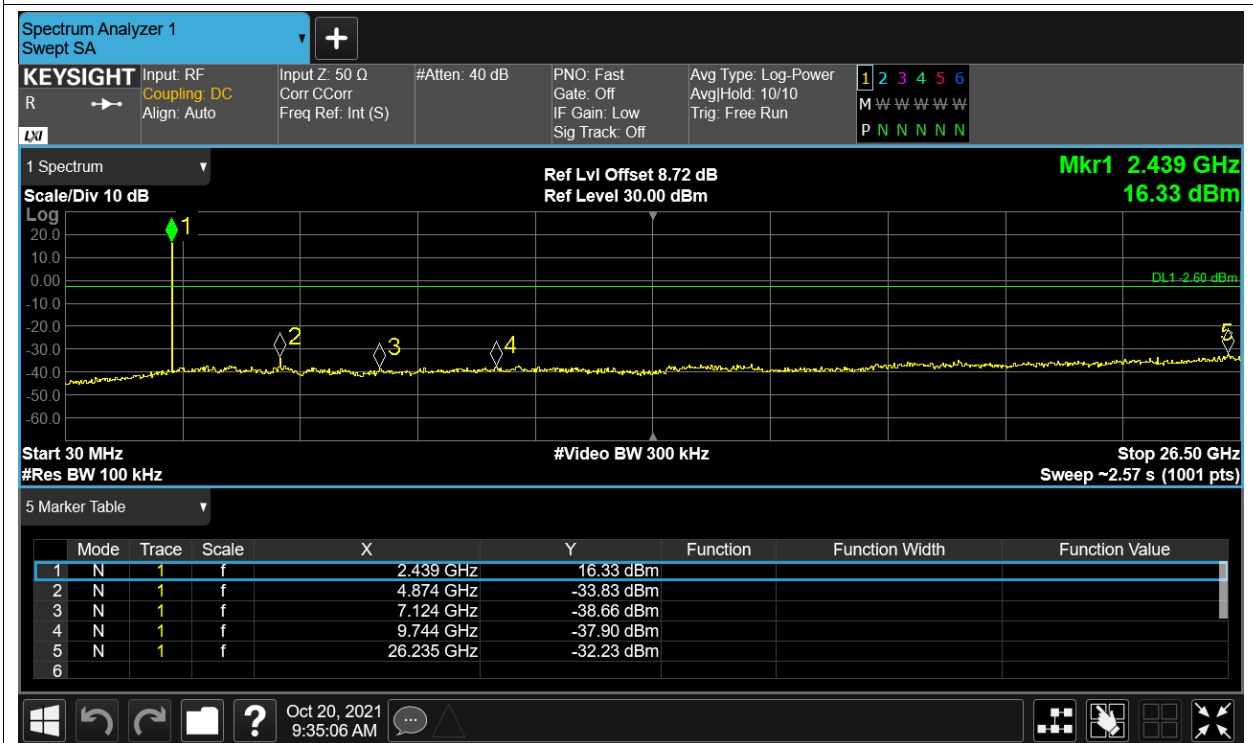

Tx. Spurious NVNT 2.4G-1.4M-16QAM 2403.5MHz Ant2 Ref

Tx. Spurious NVNT 2.4G-1.4M-16QAM 2403.5MHz Ant2 Emission

Tx. Spurious NVNT 2.4G-1.4M-16QAM 2439.5MHz Ant1 Ref

Tx. Spurious NVNT 2.4G-1.4M-16QAM 2439.5MHz Ant1 Emission