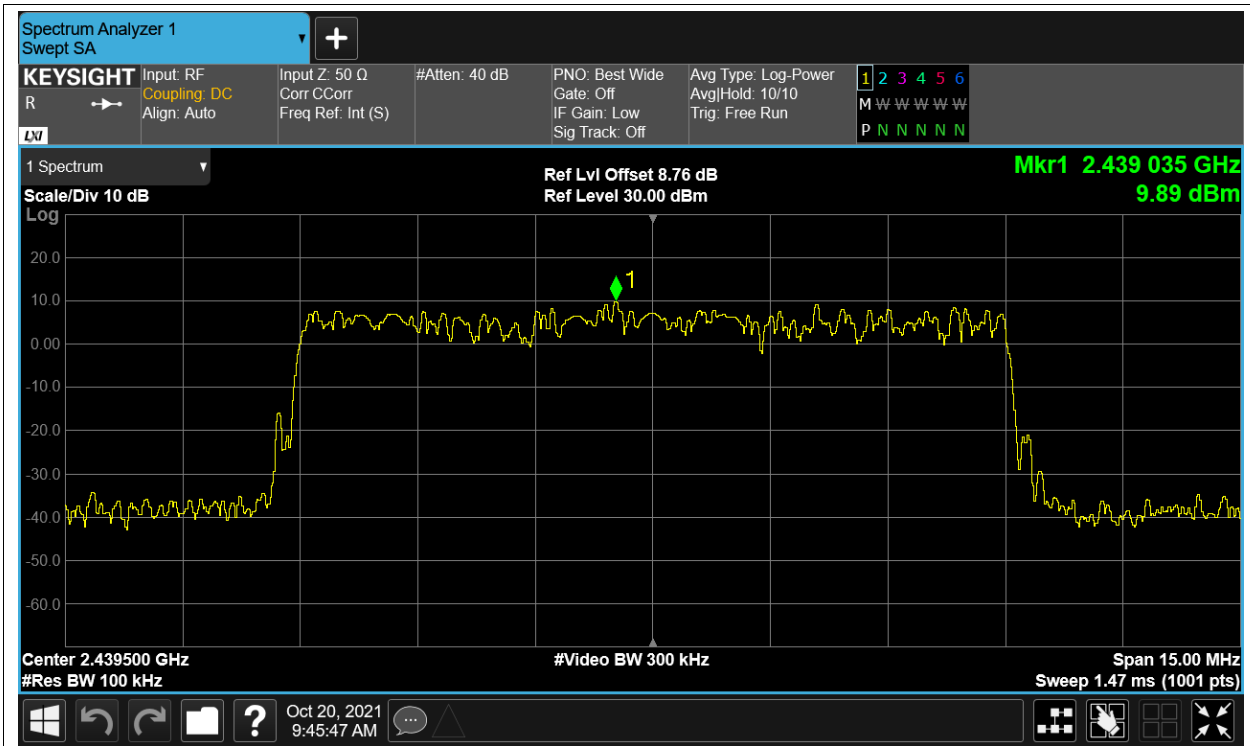

Tx. Spurious NVNT 2.4G-10M-16QAM 2471.5MHz Ant2 Ref

Tx. Spurious NVNT 2.4G-10M-16QAM 2471.5MHz Ant2 Emission

Tx. Spurious NVNT 2.4G-10M-QPSK 2407.5MHz Ant1 Ref

Tx. Spurious NVNT 2.4G-10M-QPSK 2407.5MHz Ant1 Emission

Tx. Spurious NVNT 2.4G-10M-QPSK 2407.5MHz Ant2 Ref

Tx. Spurious NVNT 2.4G-10M-QPSK 2407.5MHz Ant2 Emission

Tx. Spurious NVNT 2.4G-10M-QPSK 2439.5MHz Ant1 Ref

Tx. Spurious NVNT 2.4G-10M-QPSK 2439.5MHz Ant1 Emission

Tx. Spurious NVNT 2.4G-10M-QPSK 2439.5MHz Ant2 Ref

Tx. Spurious NVNT 2.4G-10M-QPSK 2439.5MHz Ant2 Emission

Tx. Spurious NVNT 2.4G-10M-QPSK 2471.5MHz Ant1 Ref

Tx. Spurious NVNT 2.4G-10M-QPSK 2471.5MHz Ant1 Emission