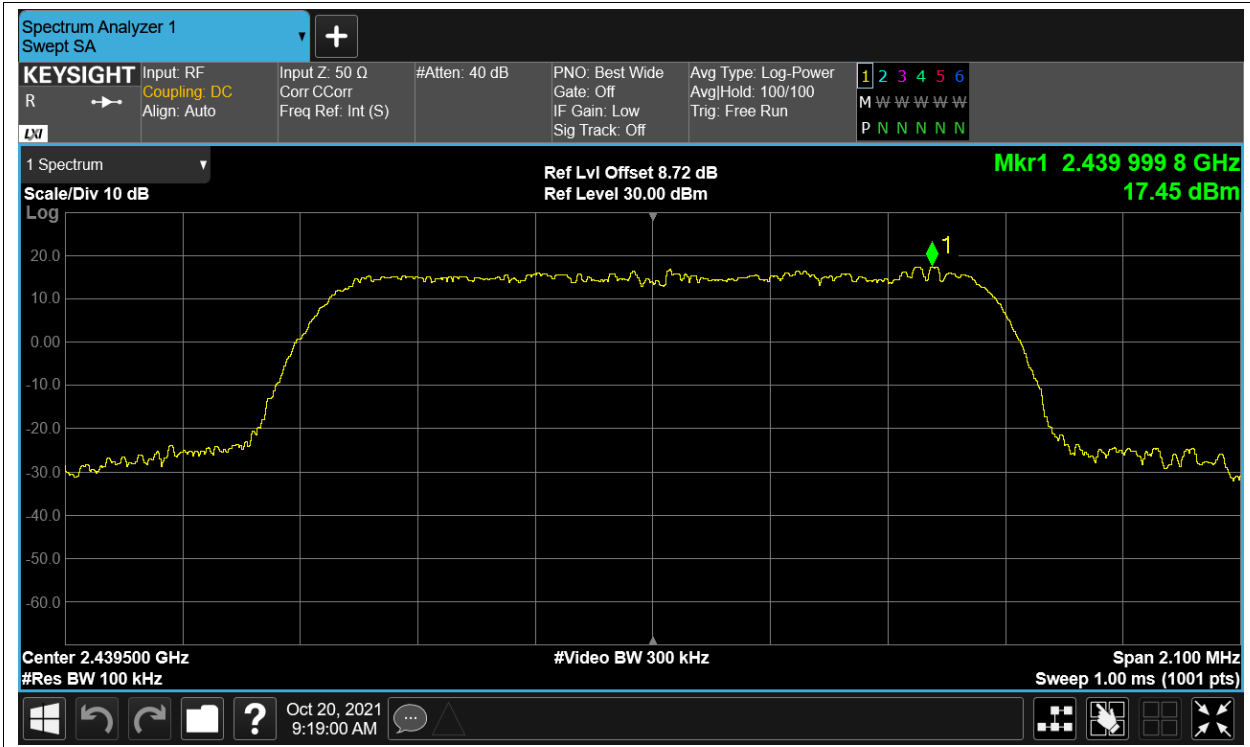

Tx. Spurious NVNT 2.4G-1.4M-16QAM 2475.5MHz Ant2 Ref

Tx. Spurious NVNT 2.4G-1.4M-16QAM 2475.5MHz Ant2 Emission

Tx. Spurious NVNT 2.4G-1.4M-QPSK 2403.5MHz Ant1 Ref

Tx. Spurious NVNT 2.4G-1.4M-QPSK 2403.5MHz Ant1 Emission

Tx. Spurious NVNT 2.4G-1.4M-QPSK 2403.5MHz Ant2 Ref

Tx. Spurious NVNT 2.4G-1.4M-QPSK 2403.5MHz Ant2 Emission

Tx. Spurious NVNT 2.4G-1.4M-QPSK 2439.5MHz Ant1 Ref

Tx. Spurious NVNT 2.4G-1.4M-QPSK 2439.5MHz Ant1 Emission