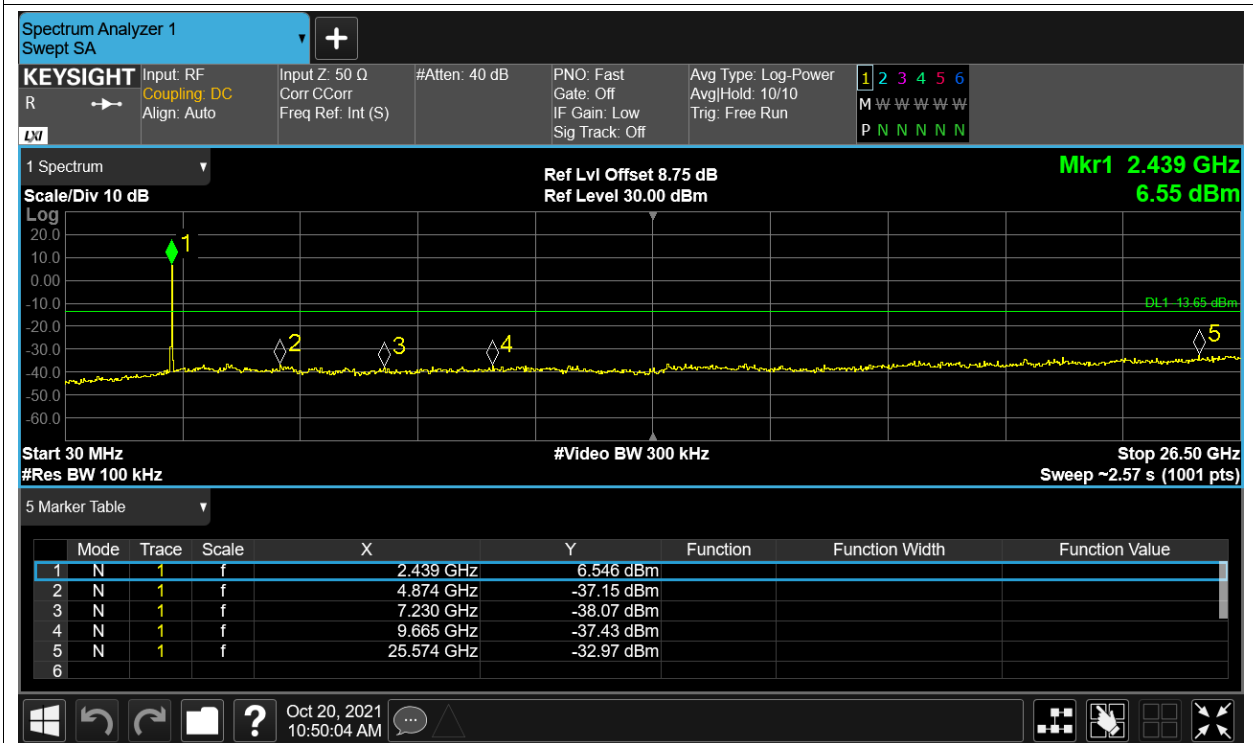

Tx. Spurious NVNT 2.4G-20M-16QAM 2462.5MHz Ant2 Ref

Tx. Spurious NVNT 2.4G-20M-16QAM 2462.5MHz Ant2 Emission

Tx. Spurious NVNT 2.4G-20M-QPSK 2412.5MHz Ant1 Ref

Tx. Spurious NVNT 2.4G-20M-QPSK 2412.5MHz Ant1 Emission

Tx. Spurious NVNT 2.4G-20M-QPSK 2412.5MHz Ant2 Ref

Tx. Spurious NVNT 2.4G-20M-QPSK 2412.5MHz Ant2 Emission

Tx. Spurious NVNT 2.4G-20M-QPSK 2437.5MHz Ant1 Ref

Tx. Spurious NVNT 2.4G-20M-QPSK 2437.5MHz Ant1 Emission

Tx. Spurious NVNT 2.4G-20M-QPSK 2437.5MHz Ant2 Ref

Tx. Spurious NVNT 2.4G-20M-QPSK 2437.5MHz Ant2 Emission

Tx. Spurious NVNT 2.4G-20M-QPSK 2462.5MHz Ant1 Ref

Tx. Spurious NVNT 2.4G-20M-QPSK 2462.5MHz Ant1 Emission

Tx. Spurious NVNT 2.4G-20M-QPSK 2462.5MHz Ant2 Ref

Tx. Spurious NVNT 2.4G-20M-QPSK 2462.5MHz Ant2 Emission