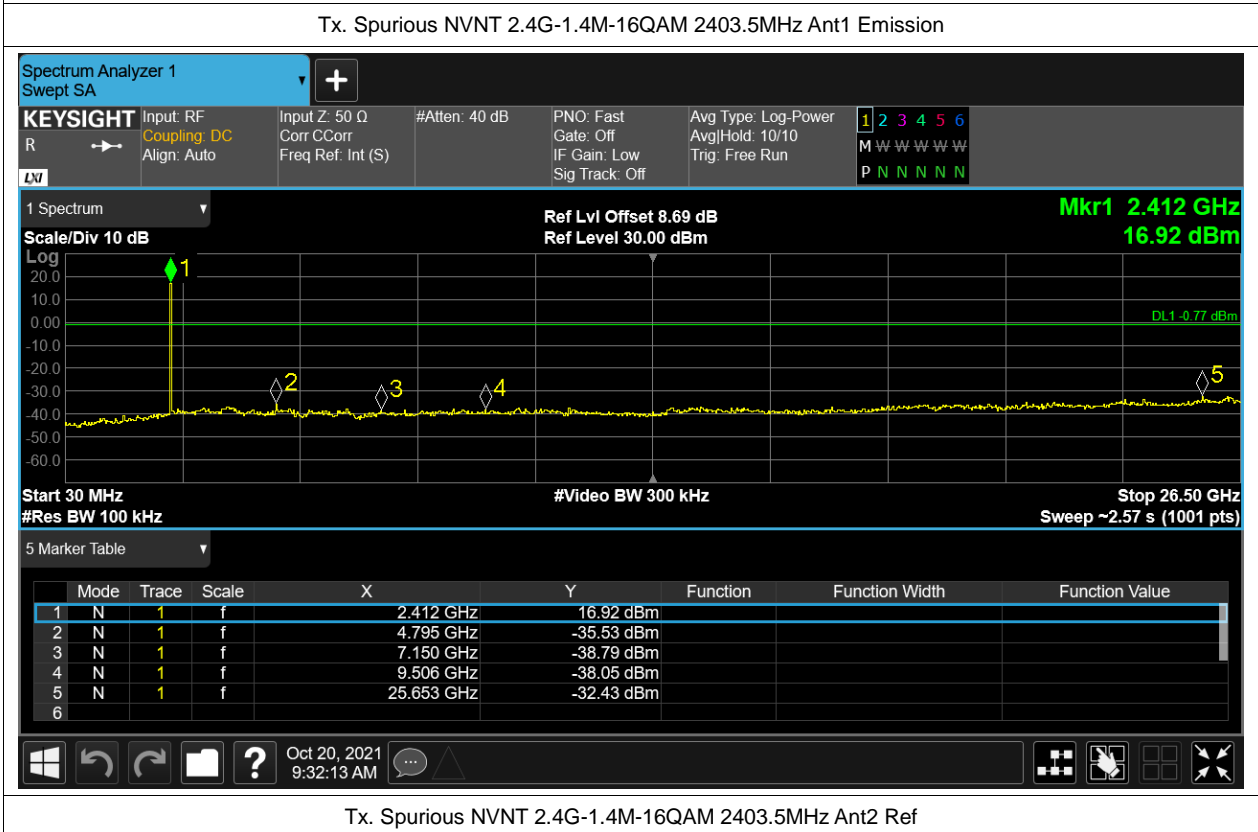

Tx. Spurious NVNT 2.4G-1.4M-16QAM 2403.5MHz Ant2 Ref