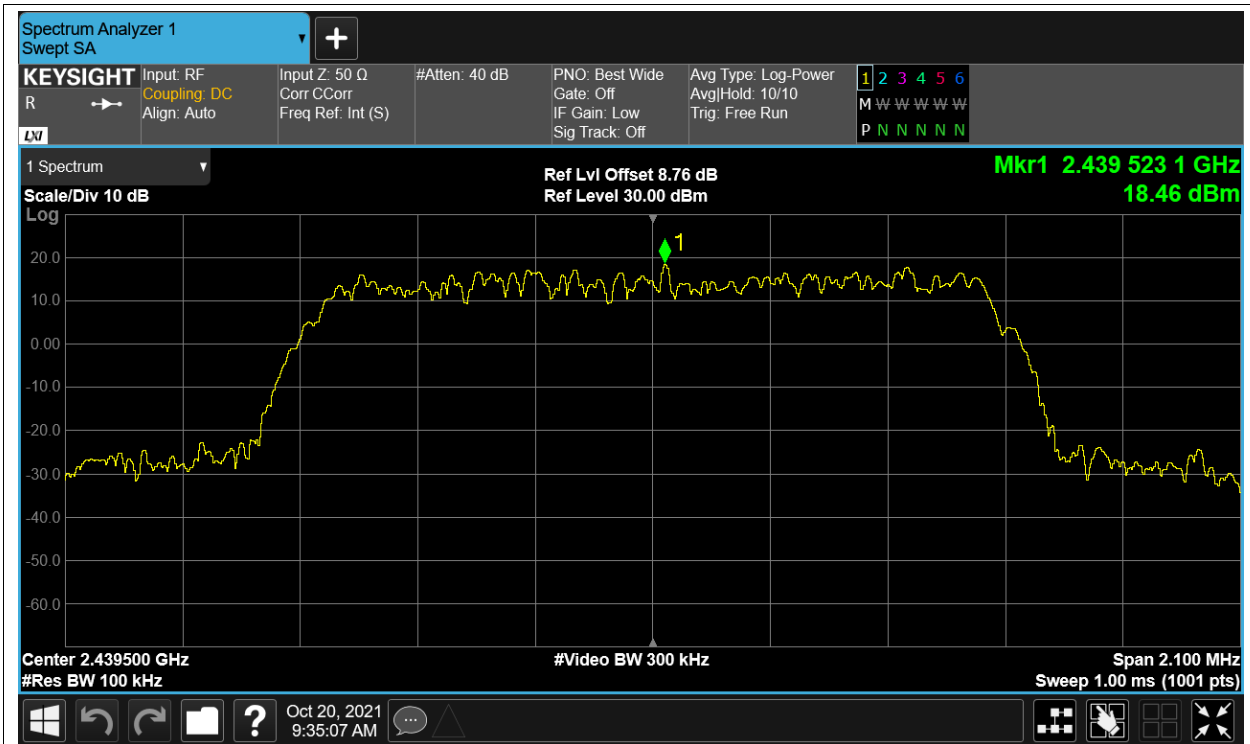

Tx. Spurious NVNT 2.4G-1.4M-16QAM 2403.5MHz Ant2 Ref

Tx. Spurious NVNT 2.4G-1.4M-16QAM 2403.5MHz Ant2 Emission

Tx. Spurious NVNT 2.4G-1.4M-16QAM 2439.5MHz Ant1 Ref

Tx. Spurious NVNT 2.4G-1.4M-16QAM 2439.5MHz Ant1 Emission

Tx. Spurious NVNT 2.4G-1.4M-16QAM 2439.5MHz Ant2 Ref

Tx. Spurious NVNT 2.4G-1.4M-16QAM 2439.5MHz Ant2 Emission

Tx. Spurious NVNT 2.4G-1.4M-16QAM 2475.5MHz Ant1 Ref

Tx. Spurious NVNT 2.4G-1.4M-16QAM 2475.5MHz Ant1 Emission