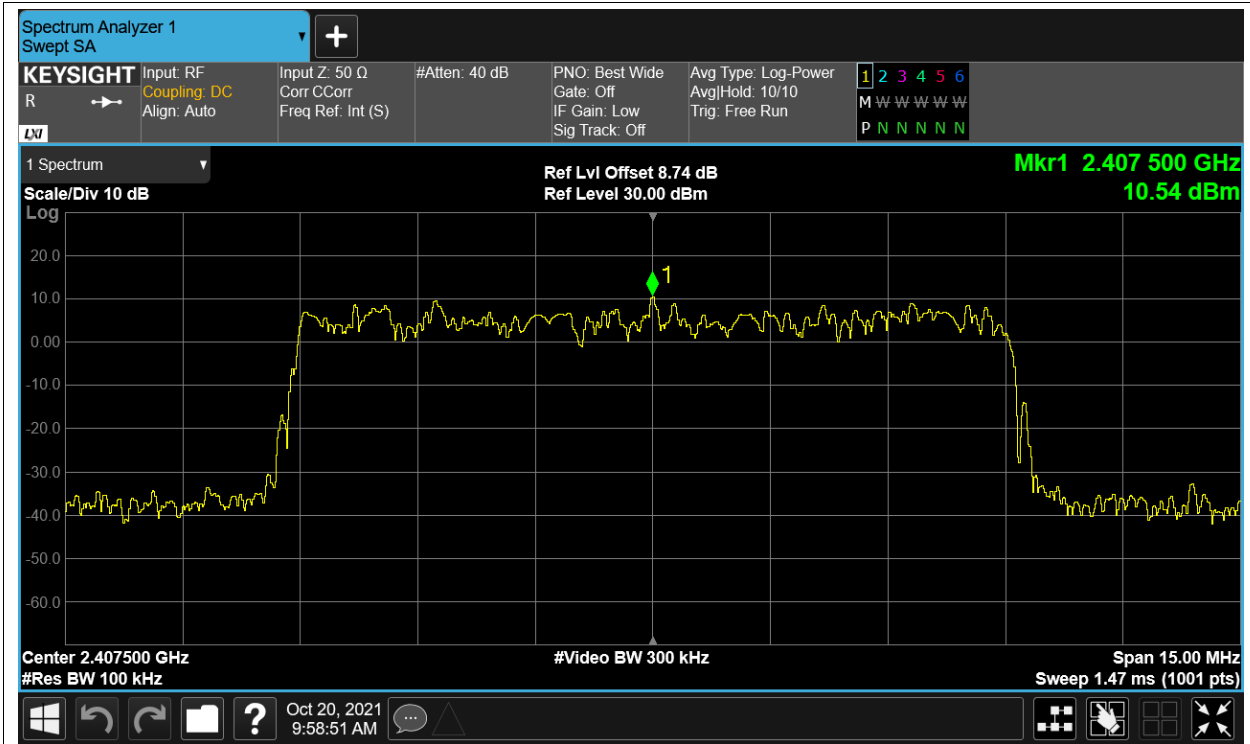

Tx. Spurious NVNT 2.4G-1.4M-QPSK 2475.5MHz Ant2 Ref

Tx. Spurious NVNT 2.4G-1.4M-QPSK 2475.5MHz Ant2 Emission

Tx. Spurious NVNT 2.4G-10M-16QAM 2407.5MHz Ant1 Ref

Tx. Spurious NVNT 2.4G-10M-16QAM 2407.5MHz Ant1 Emission

Tx. Spurious NVNT 2.4G-10M-16QAM 2407.5MHz Ant2 Ref

Tx. Spurious NVNT 2.4G-10M-16QAM 2407.5MHz Ant2 Emission

Tx. Spurious NVNT 2.4G-10M-16QAM 2439.5MHz Ant1 Ref

Tx. Spurious NVNT 2.4G-10M-16QAM 2439.5MHz Ant1 Emission