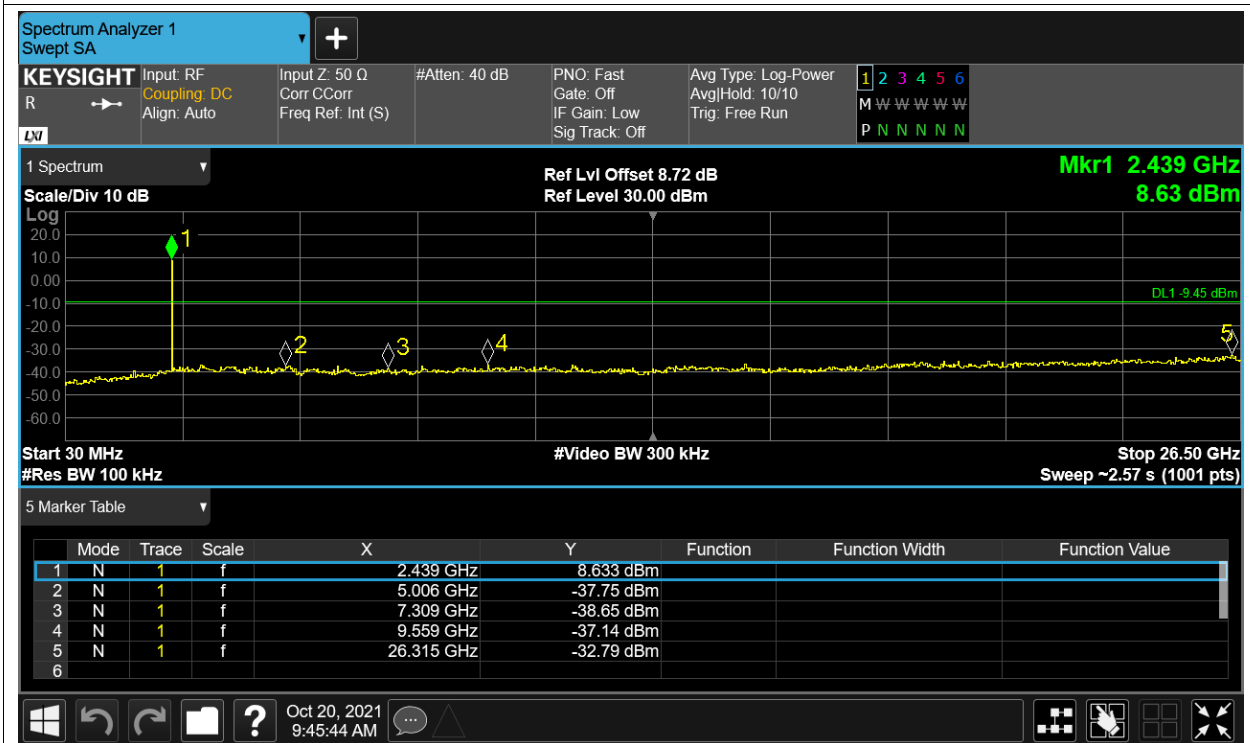

Tx. Spurious NVNT 2.4G-10M-16QAM 2471.5MHz Ant2 Ref

Tx. Spurious NVNT 2.4G-10M-16QAM 2471.5MHz Ant2 Emission

Tx. Spurious NVNT 2.4G-10M-QPSK 2407.5MHz Ant1 Ref

Tx. Spurious NVNT 2.4G-10M-QPSK 2407.5MHz Ant1 Emission

Tx. Spurious NVNT 2.4G-10M-QPSK 2407.5MHz Ant2 Ref

Tx. Spurious NVNT 2.4G-10M-QPSK 2407.5MHz Ant2 Emission

Tx. Spurious NVNT 2.4G-10M-QPSK 2439.5MHz Ant1 Ref

Tx. Spurious NVNT 2.4G-10M-QPSK 2439.5MHz Ant1 Emission

Tx. Spurious NVNT 2.4G-10M-QPSK 2439.5MHz Ant2 Ref

Tx. Spurious NVNT 2.4G-10M-QPSK 2439.5MHz Ant2 Emission

Tx. Spurious NVNT 2.4G-10M-QPSK 2471.5MHz Ant1 Ref

Tx. Spurious NVNT 2.4G-10M-QPSK 2471.5MHz Ant1 Emission