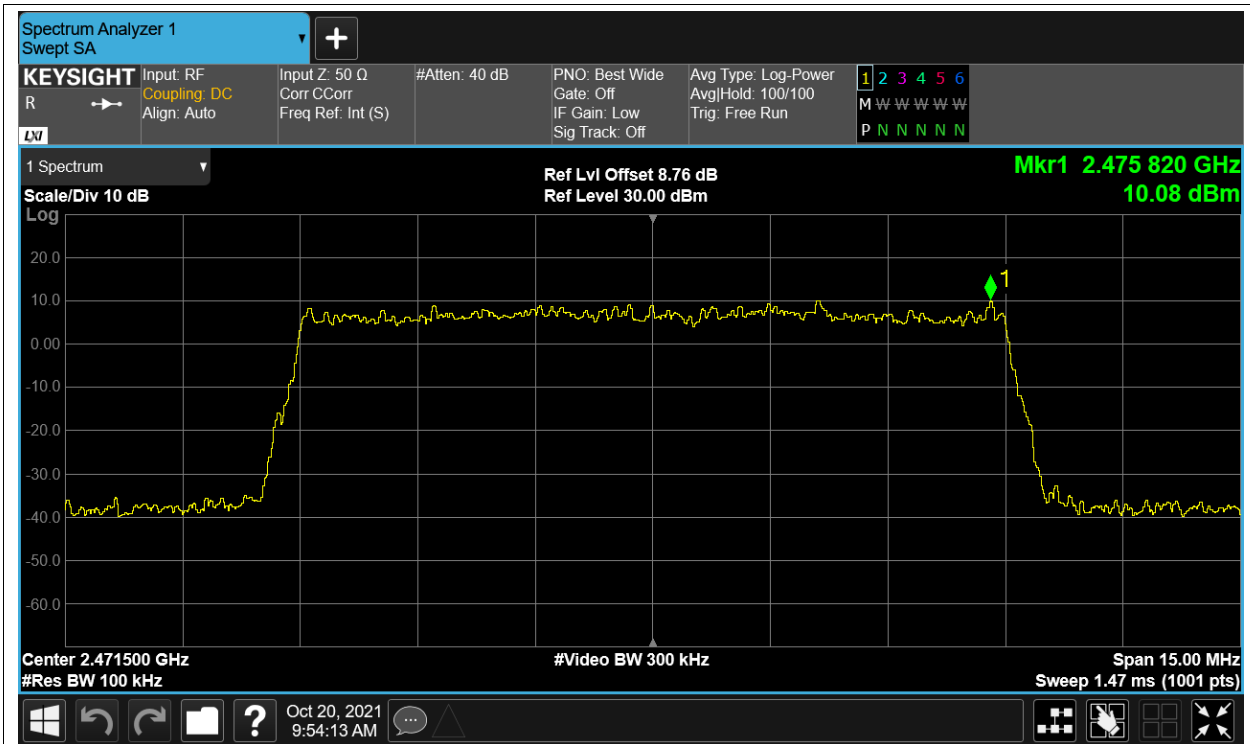

Tx. Spurious NVNT 2.4G-1.4M-QPSK 2475.5MHz Ant2 Ref

Tx. Spurious NVNT 2.4G-1.4M-QPSK 2475.5MHz Ant2 Emission

Tx. Spurious NVNT 2.4G-10M-16QAM 2407.5MHz Ant1 Ref

Tx. Spurious NVNT 2.4G-10M-16QAM 2407.5MHz Ant1 Emission

Tx. Spurious NVNT 2.4G-10M-16QAM 2407.5MHz Ant2 Ref

Tx. Spurious NVNT 2.4G-10M-16QAM 2407.5MHz Ant2 Emission

Tx. Spurious NVNT 2.4G-10M-16QAM 2439.5MHz Ant1 Ref

Tx. Spurious NVNT 2.4G-10M-16QAM 2439.5MHz Ant1 Emission

Tx. Spurious NVNT 2.4G-10M-16QAM 2439.5MHz Ant2 Ref

Tx. Spurious NVNT 2.4G-10M-16QAM 2439.5MHz Ant2 Emission

Tx. Spurious NVNT 2.4G-10M-16QAM 2471.5MHz Ant1 Ref

Tx. Spurious NVNT 2.4G-10M-16QAM 2471.5MHz Ant1 Emission