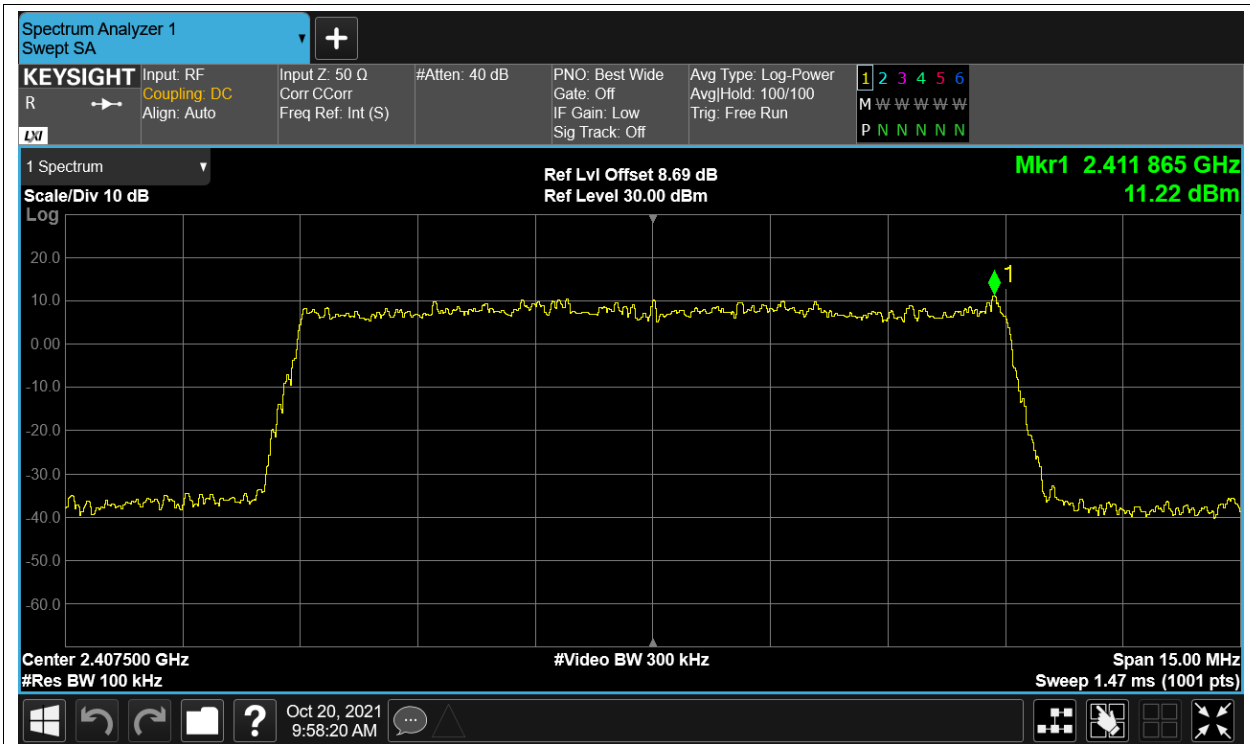

Tx. Spurious NVNT 2.4G-1.4M-QPSK 2403.5MHz Ant2 Ref

Tx. Spurious NVNT 2.4G-1.4M-QPSK 2403.5MHz Ant2 Emission

Tx. Spurious NVNT 2.4G-1.4M-QPSK 2439.5MHz Ant1 Ref

Tx. Spurious NVNT 2.4G-1.4M-QPSK 2439.5MHz Ant1 Emission

Tx. Spurious NVNT 2.4G-1.4M-QPSK 2439.5MHz Ant2 Ref

Tx. Spurious NVNT 2.4G-1.4M-QPSK 2439.5MHz Ant2 Emission

Tx. Spurious NVNT 2.4G-1.4M-QPSK 2475.5MHz Ant1 Ref

Tx. Spurious NVNT 2.4G-1.4M-QPSK 2475.5MHz Ant1 Emission

Tx. Spurious NVNT 2.4G-1.4M-QPSK 2475.5MHz Ant2 Ref

Tx. Spurious NVNT 2.4G-1.4M-QPSK 2475.5MHz Ant2 Emission

Tx. Spurious NVNT 2.4G-10M-16QAM 2407.5MHz Ant1 Ref

Tx. Spurious NVNT 2.4G-10M-16QAM 2407.5MHz Ant1 Emission