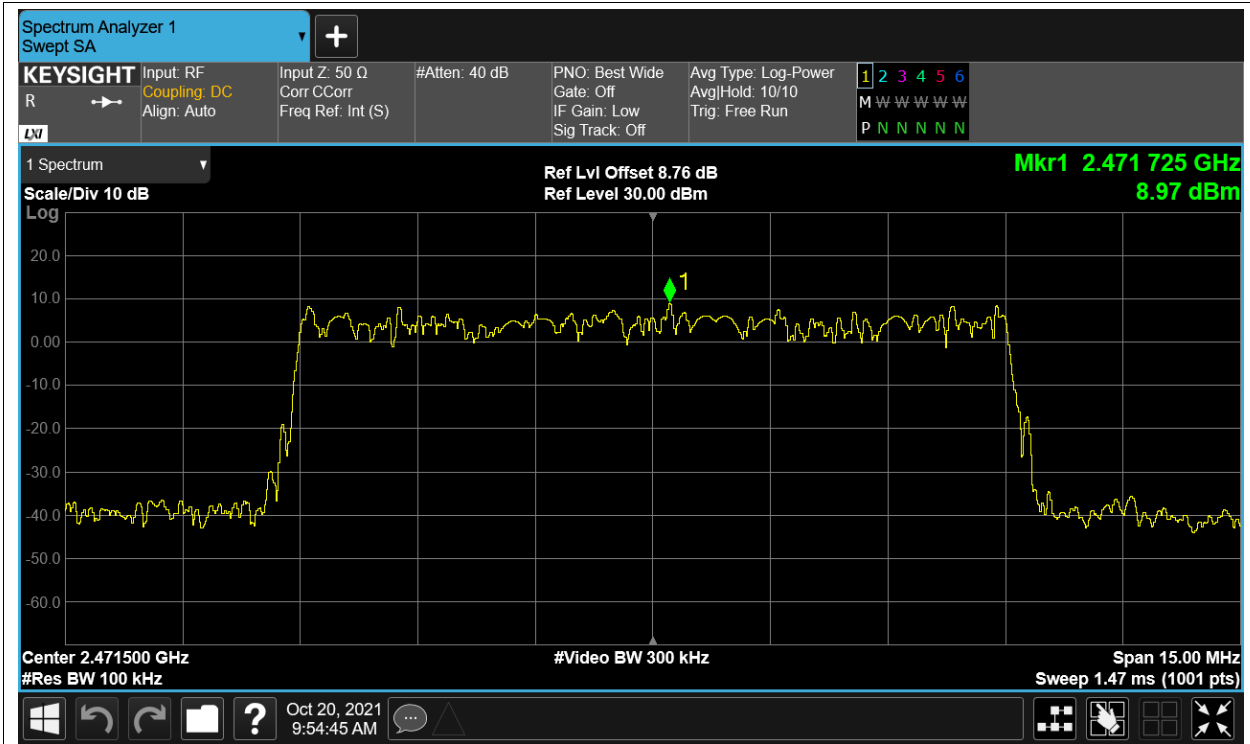

Tx. Spurious NVNT 2.4G-10M-16QAM 2407.5MHz Ant2 Ref

Tx. Spurious NVNT 2.4G-10M-16QAM 2407.5MHz Ant2 Emission

Tx. Spurious NVNT 2.4G-10M-16QAM 2439.5MHz Ant1 Ref

Tx. Spurious NVNT 2.4G-10M-16QAM 2439.5MHz Ant1 Emission

Tx. Spurious NVNT 2.4G-10M-16QAM 2439.5MHz Ant2 Ref

Tx. Spurious NVNT 2.4G-10M-16QAM 2439.5MHz Ant2 Emission

Tx. Spurious NVNT 2.4G-10M-16QAM 2471.5MHz Ant1 Ref

Tx. Spurious NVNT 2.4G-10M-16QAM 2471.5MHz Ant1 Emission

Tx. Spurious NVNT 2.4G-10M-16QAM 2471.5MHz Ant2 Ref

Tx. Spurious NVNT 2.4G-10M-16QAM 2471.5MHz Ant2 Emission

Tx. Spurious NVNT 2.4G-10M-QPSK 2407.5MHz Ant1 Ref

Tx. Spurious NVNT 2.4G-10M-QPSK 2407.5MHz Ant1 Emission