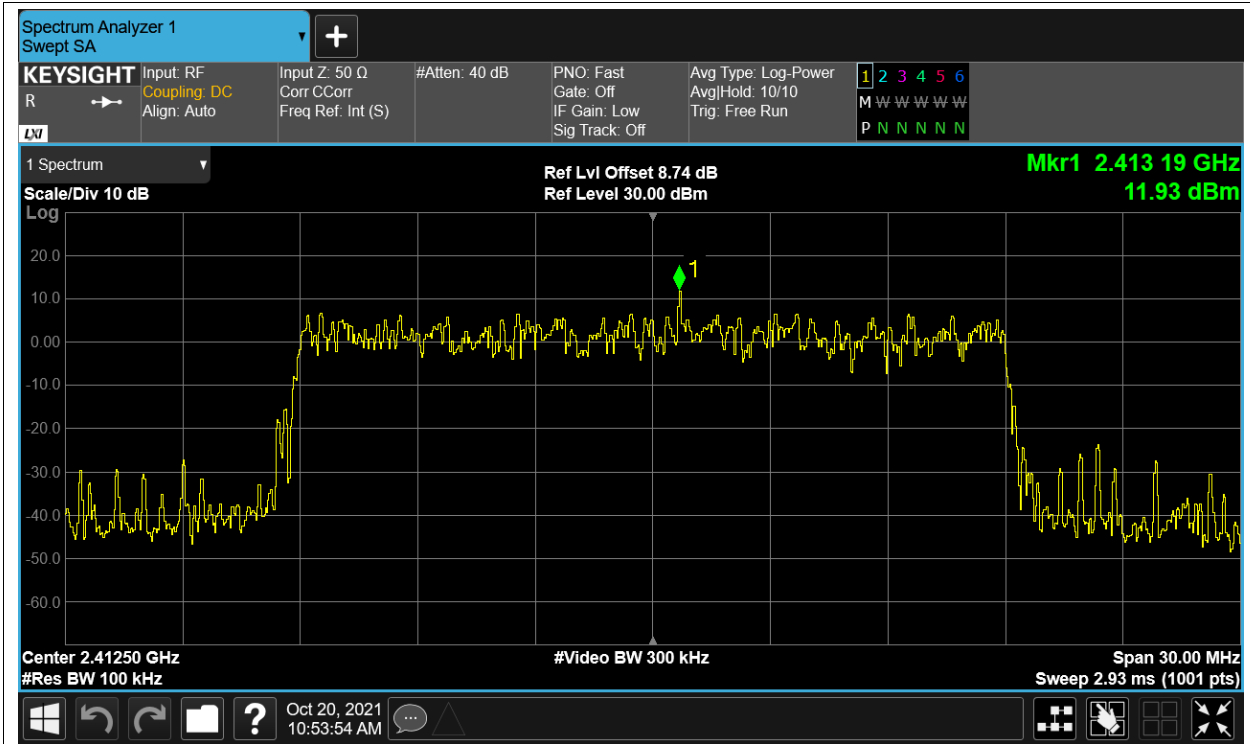

Tx. Spurious NVNT 2.4G-10M-QPSK 2439.5MHz Ant2 Ref

Tx. Spurious NVNT 2.4G-10M-QPSK 2439.5MHz Ant2 Emission

Tx. Spurious NVNT 2.4G-10M-QPSK 2471.5MHz Ant1 Ref

Tx. Spurious NVNT 2.4G-10M-QPSK 2471.5MHz Ant1 Emission

Tx. Spurious NVNT 2.4G-10M-QPSK 2471.5MHz Ant2 Ref

Tx. Spurious NVNT 2.4G-10M-QPSK 2471.5MHz Ant2 Emission

Tx. Spurious NVNT 2.4G-20M-16QAM 2412.5MHz Ant1 Ref

Tx. Spurious NVNT 2.4G-20M-16QAM 2412.5MHz Ant1 Emission

Tx. Spurious NVNT 2.4G-20M-16QAM 2412.5MHz Ant2 Ref

Tx. Spurious NVNT 2.4G-20M-16QAM 2412.5MHz Ant2 Emission

Tx. Spurious NVNT 2.4G-20M-16QAM 2437.5MHz Ant1 Ref

Tx. Spurious NVNT 2.4G-20M-16QAM 2437.5MHz Ant1 Emission

Tx. Spurious NVNT 2.4G-20M-16QAM 2437.5MHz Ant2 Ref

Tx. Spurious NVNT 2.4G-20M-16QAM 2437.5MHz Ant2 Emission

Tx. Spurious NVNT 2.4G-20M-16QAM 2462.5MHz Ant1 Ref

Tx. Spurious NVNT 2.4G-20M-16QAM 2462.5MHz Ant1 Emission