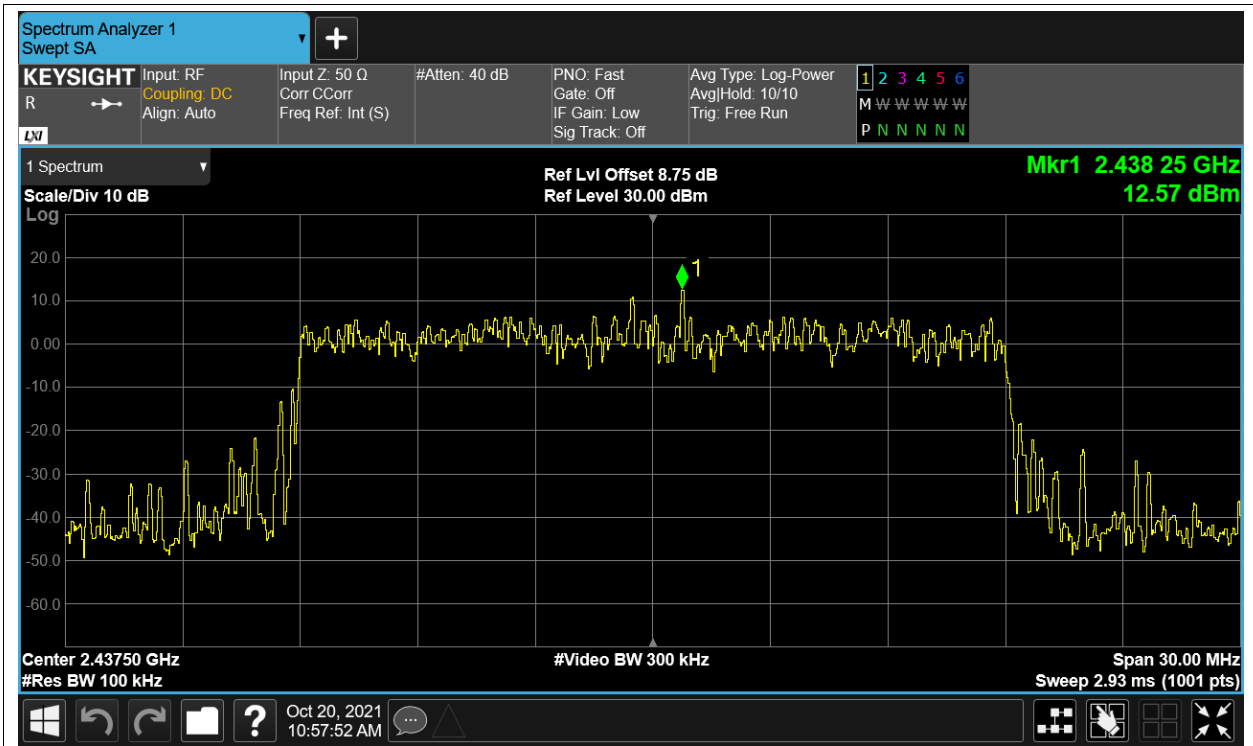

Tx. Spurious NVNT 2.4G-10M-QPSK 2471.5MHz Ant2 Ref

Tx. Spurious NVNT 2.4G-10M-QPSK 2471.5MHz Ant2 Emission

Tx. Spurious NVNT 2.4G-20M-16QAM 2412.5MHz Ant1 Ref

Tx. Spurious NVNT 2.4G-20M-16QAM 2412.5MHz Ant1 Emission

Tx. Spurious NVNT 2.4G-20M-16QAM 2412.5MHz Ant2 Ref

Tx. Spurious NVNT 2.4G-20M-16QAM 2412.5MHz Ant2 Emission

Tx. Spurious NVNT 2.4G-20M-16QAM 2437.5MHz Ant1 Ref

Tx. Spurious NVNT 2.4G-20M-16QAM 2437.5MHz Ant1 Emission

Tx. Spurious NVNT 2.4G-20M-16QAM 2437.5MHz Ant2 Ref

Tx. Spurious NVNT 2.4G-20M-16QAM 2437.5MHz Ant2 Emission

Tx. Spurious NVNT 2.4G-20M-16QAM 2462.5MHz Ant1 Ref

Tx. Spurious NVNT 2.4G-20M-16QAM 2462.5MHz Ant1 Emission