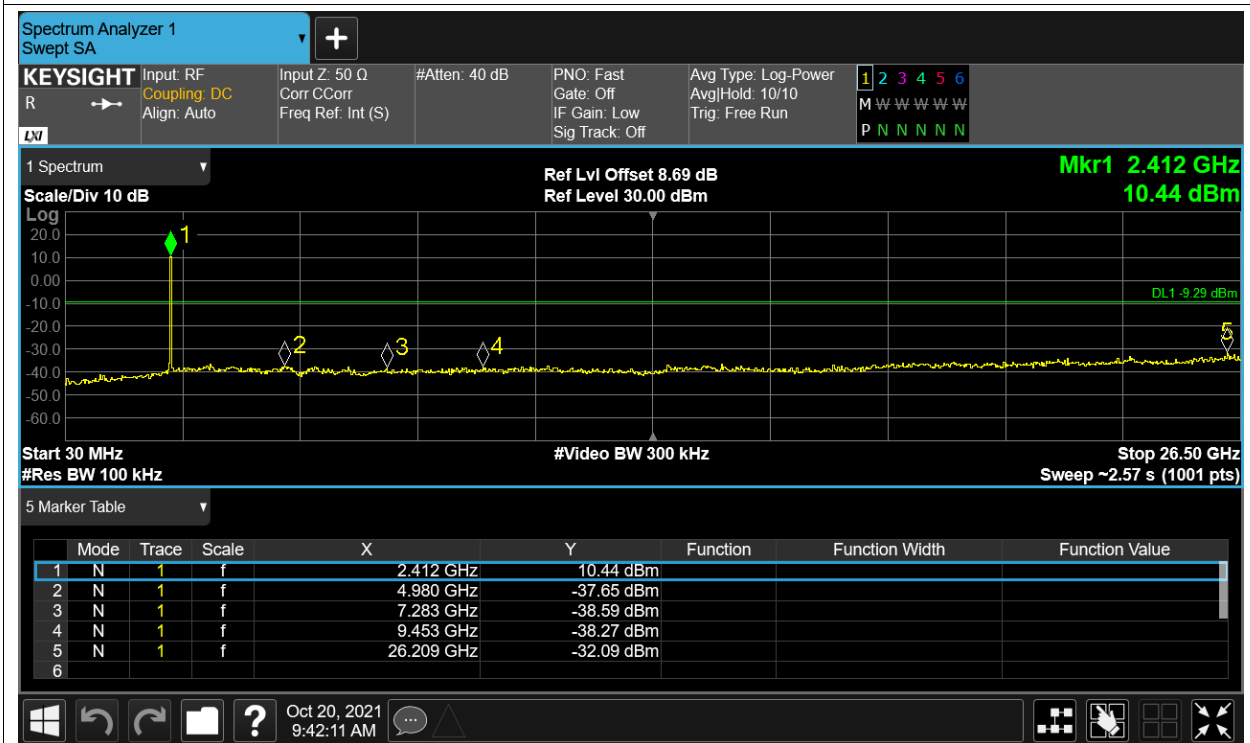

Tx. Spurious NVNT 2.4G-10M-16QAM 2439.5MHz Ant2 Ref

Tx. Spurious NVNT 2.4G-10M-16QAM 2439.5MHz Ant2 Emission

Tx. Spurious NVNT 2.4G-10M-16QAM 2471.5MHz Ant1 Ref

Tx. Spurious NVNT 2.4G-10M-16QAM 2471.5MHz Ant1 Emission

Tx. Spurious NVNT 2.4G-10M-16QAM 2471.5MHz Ant2 Ref

Tx. Spurious NVNT 2.4G-10M-16QAM 2471.5MHz Ant2 Emission

Tx. Spurious NVNT 2.4G-10M-QPSK 2407.5MHz Ant1 Ref

Tx. Spurious NVNT 2.4G-10M-QPSK 2407.5MHz Ant1 Emission

Tx. Spurious NVNT 2.4G-10M-QPSK 2407.5MHz Ant2 Ref

Tx. Spurious NVNT 2.4G-10M-QPSK 2407.5MHz Ant2 Emission

Tx. Spurious NVNT 2.4G-10M-QPSK 2439.5MHz Ant1 Ref

Tx. Spurious NVNT 2.4G-10M-QPSK 2439.5MHz Ant1 Emission