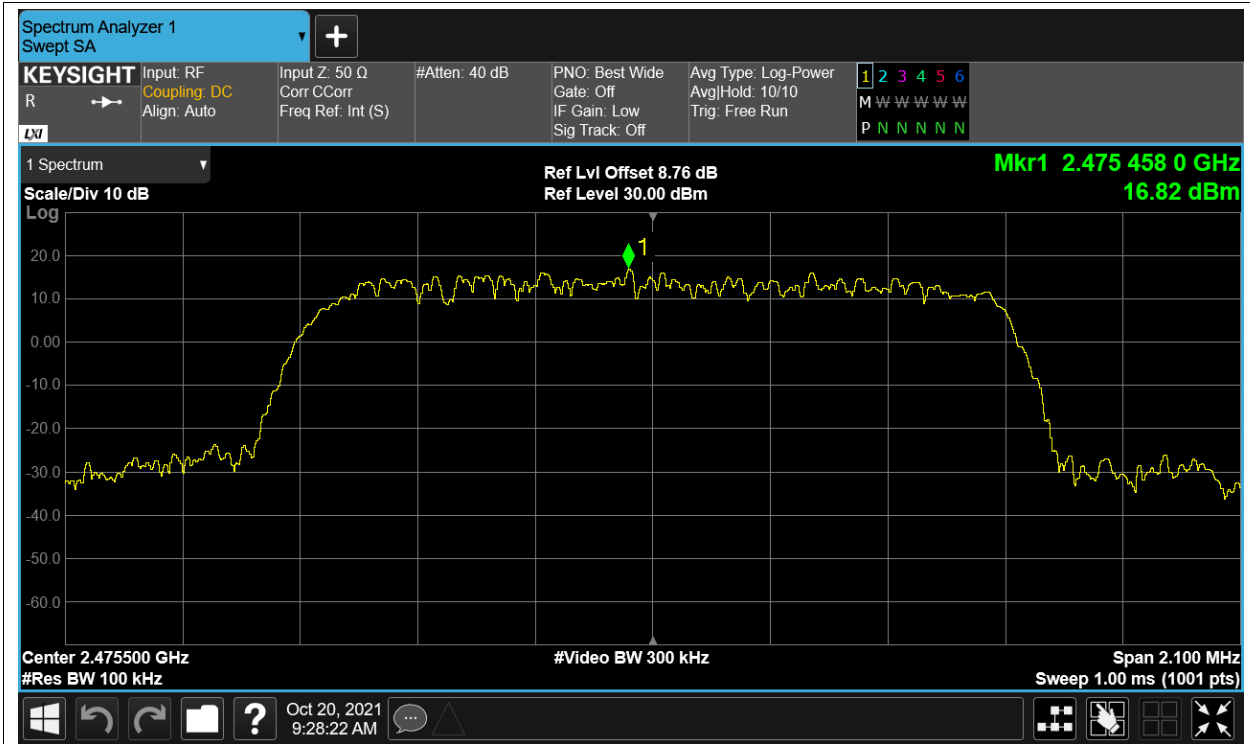

Tx. Spurious NVNT 2.4G-1.4M-16QAM 2403.5MHz Ant2 Ref

Tx. Spurious NVNT 2.4G-1.4M-16QAM 2403.5MHz Ant2 Emission

Tx. Spurious NVNT 2.4G-1.4M-16QAM 2439.5MHz Ant1 Ref

Tx. Spurious NVNT 2.4G-1.4M-16QAM 2439.5MHz Ant1 Emission

Tx. Spurious NVNT 2.4G-1.4M-16QAM 2439.5MHz Ant2 Ref

Tx. Spurious NVNT 2.4G-1.4M-16QAM 2439.5MHz Ant2 Emission

Tx. Spurious NVNT 2.4G-1.4M-16QAM 2475.5MHz Ant1 Ref

Tx. Spurious NVNT 2.4G-1.4M-16QAM 2475.5MHz Ant1 Emission

Tx. Spurious NVNT 2.4G-1.4M-16QAM 2475.5MHz Ant2 Ref

Tx. Spurious NVNT 2.4G-1.4M-16QAM 2475.5MHz Ant2 Emission

Tx. Spurious NVNT 2.4G-1.4M-QPSK 2403.5MHz Ant1 Ref

Tx. Spurious NVNT 2.4G-1.4M-QPSK 2403.5MHz Ant1 Emission