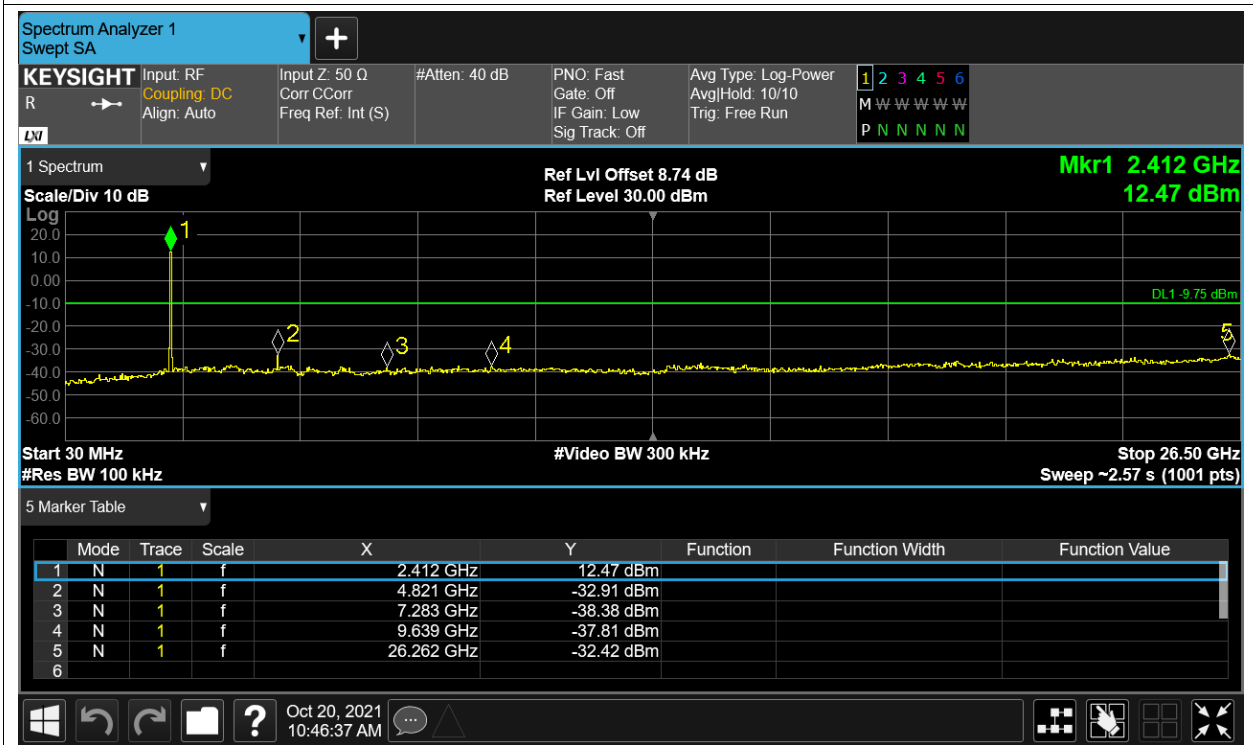

Tx. Spurious NVNT 2.4G-20M-16QAM 2437.5MHz Ant2 Ref

Tx. Spurious NVNT 2.4G-20M-16QAM 2437.5MHz Ant2 Emission

Tx. Spurious NVNT 2.4G-20M-16QAM 2462.5MHz Ant1 Ref

Tx. Spurious NVNT 2.4G-20M-16QAM 2462.5MHz Ant1 Emission

Tx. Spurious NVNT 2.4G-20M-16QAM 2462.5MHz Ant2 Ref

Tx. Spurious NVNT 2.4G-20M-16QAM 2462.5MHz Ant2 Emission

Tx. Spurious NVNT 2.4G-20M-QPSK 2412.5MHz Ant1 Ref

Tx. Spurious NVNT 2.4G-20M-QPSK 2412.5MHz Ant1 Emission

Tx. Spurious NVNT 2.4G-20M-QPSK 2412.5MHz Ant2 Ref

Tx. Spurious NVNT 2.4G-20M-QPSK 2412.5MHz Ant2 Emission

Tx. Spurious NVNT 2.4G-20M-QPSK 2437.5MHz Ant1 Ref

Tx. Spurious NVNT 2.4G-20M-QPSK 2437.5MHz Ant1 Emission

Tx. Spurious NVNT 2.4G-20M-QPSK 2437.5MHz Ant2 Ref

Tx. Spurious NVNT 2.4G-20M-QPSK 2437.5MHz Ant2 Emission

Tx. Spurious NVNT 2.4G-20M-QPSK 2462.5MHz Ant1 Ref

Tx. Spurious NVNT 2.4G-20M-QPSK 2462.5MHz Ant1 Emission