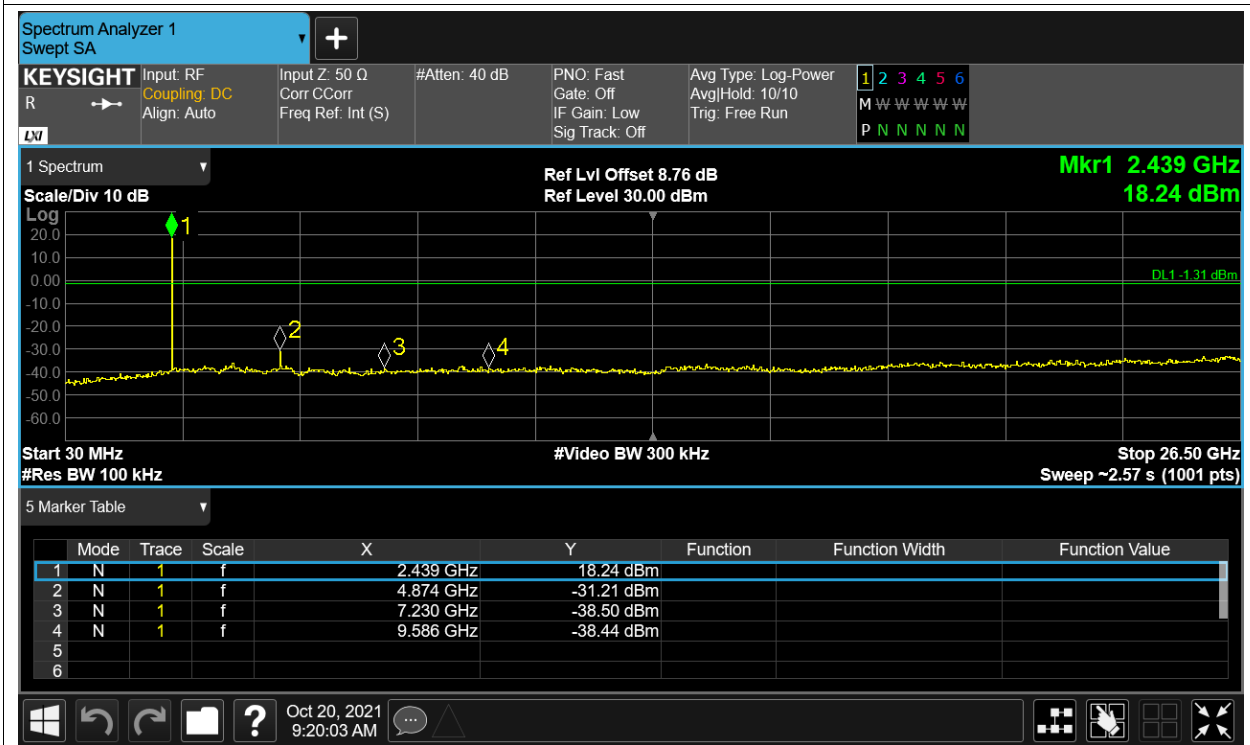

Tx. Spurious NVNT 2.4G-1.4M-QPSK 2403.5MHz Ant2 Ref

Tx. Spurious NVNT 2.4G-1.4M-QPSK 2403.5MHz Ant2 Emission

Tx. Spurious NVNT 2.4G-1.4M-QPSK 2439.5MHz Ant1 Ref

Tx. Spurious NVNT 2.4G-1.4M-QPSK 2439.5MHz Ant1 Emission

Tx. Spurious NVNT 2.4G-1.4M-QPSK 2439.5MHz Ant2 Ref

Tx. Spurious NVNT 2.4G-1.4M-QPSK 2439.5MHz Ant2 Emission

Tx. Spurious NVNT 2.4G-1.4M-QPSK 2475.5MHz Ant1 Ref

Tx. Spurious NVNT 2.4G-1.4M-QPSK 2475.5MHz Ant1 Emission