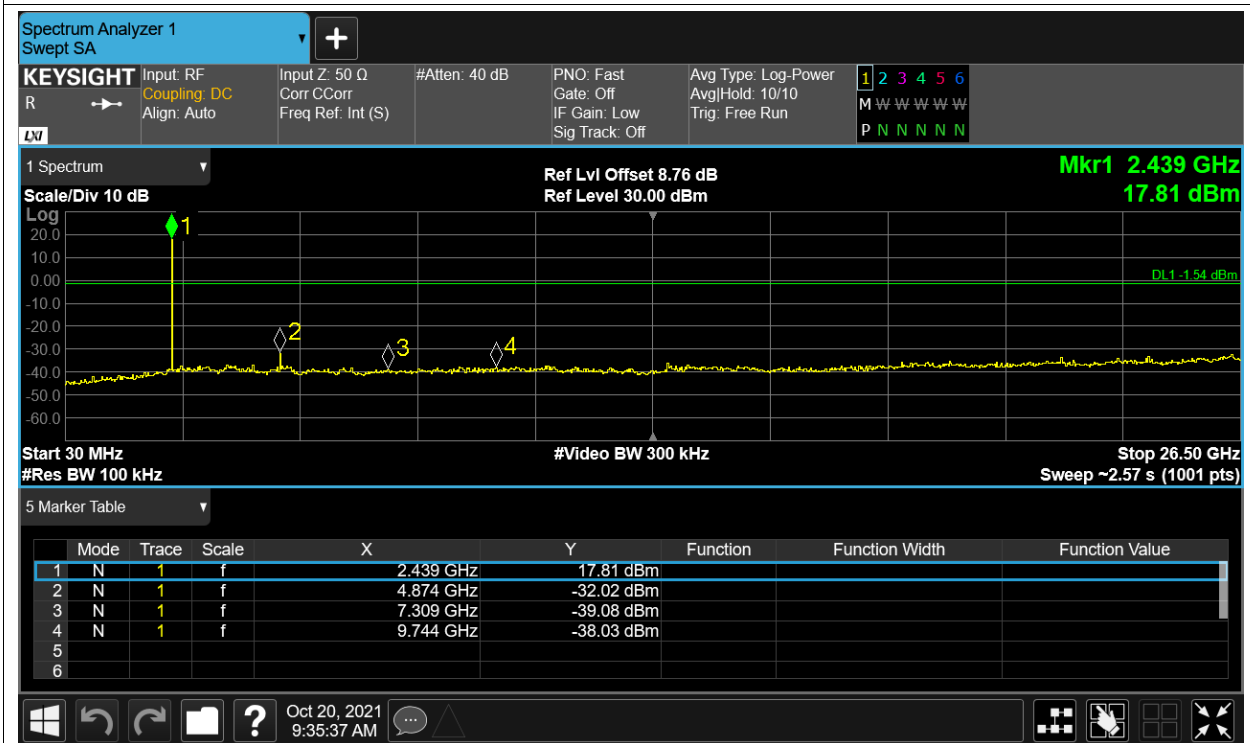

Tx. Spurious NVNT 2.4G-1.4M-16QAM 2439.5MHz Ant2 Emission