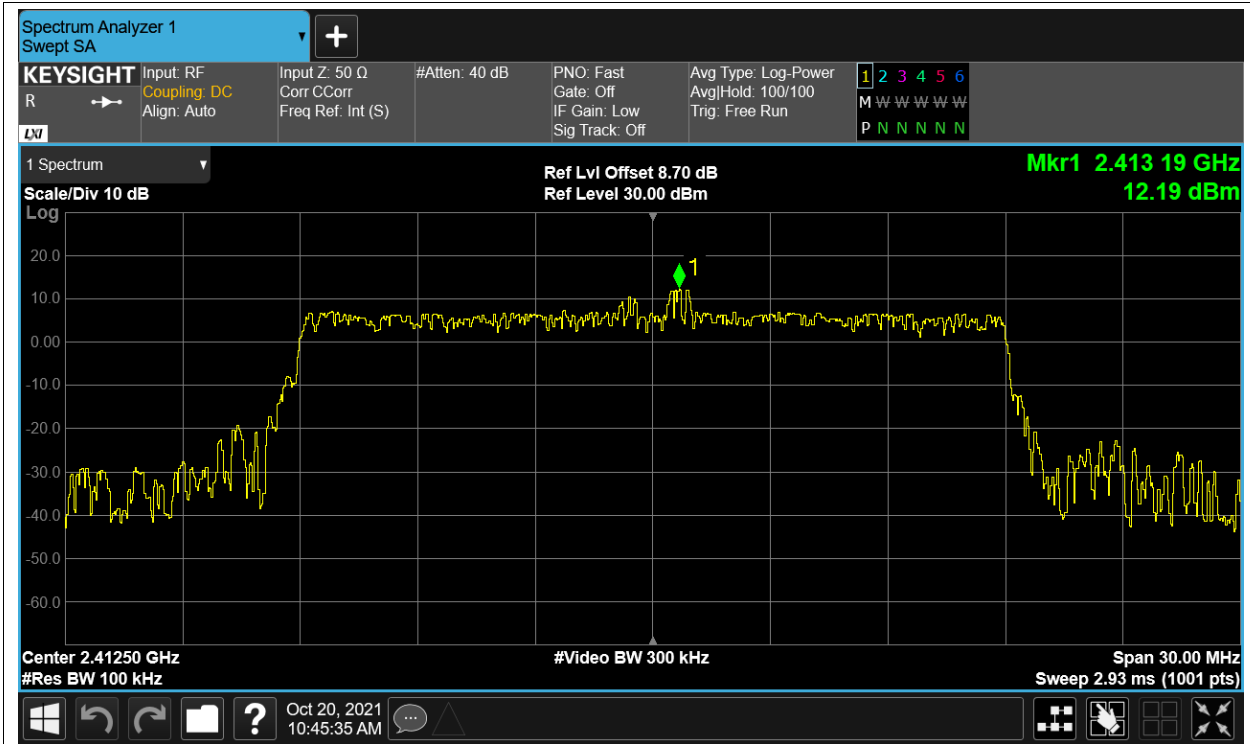

Tx. Spurious NVNT 2.4G-20M-16QAM 2412.5MHz Ant2 Ref

Tx. Spurious NVNT 2.4G-20M-16QAM 2412.5MHz Ant2 Emission

Tx. Spurious NVNT 2.4G-20M-16QAM 2437.5MHz Ant1 Ref

Tx. Spurious NVNT 2.4G-20M-16QAM 2437.5MHz Ant1 Emission

Tx. Spurious NVNT 2.4G-20M-16QAM 2437.5MHz Ant2 Ref

Tx. Spurious NVNT 2.4G-20M-16QAM 2437.5MHz Ant2 Emission

Tx. Spurious NVNT 2.4G-20M-16QAM 2462.5MHz Ant1 Ref

Tx. Spurious NVNT 2.4G-20M-16QAM 2462.5MHz Ant1 Emission

Tx. Spurious NVNT 2.4G-20M-16QAM 2462.5MHz Ant2 Ref

Tx. Spurious NVNT 2.4G-20M-16QAM 2462.5MHz Ant2 Emission

Tx. Spurious NVNT 2.4G-20M-QPSK 2412.5MHz Ant1 Ref

Tx. Spurious NVNT 2.4G-20M-QPSK 2412.5MHz Ant1 Emission

Tx. Spurious NVNT 2.4G-20M-QPSK 2412.5MHz Ant2 Ref

Tx. Spurious NVNT 2.4G-20M-QPSK 2412.5MHz Ant2 Emission

Tx. Spurious NVNT 2.4G-20M-QPSK 2437.5MHz Ant1 Ref

Tx. Spurious NVNT 2.4G-20M-QPSK 2437.5MHz Ant1 Emission