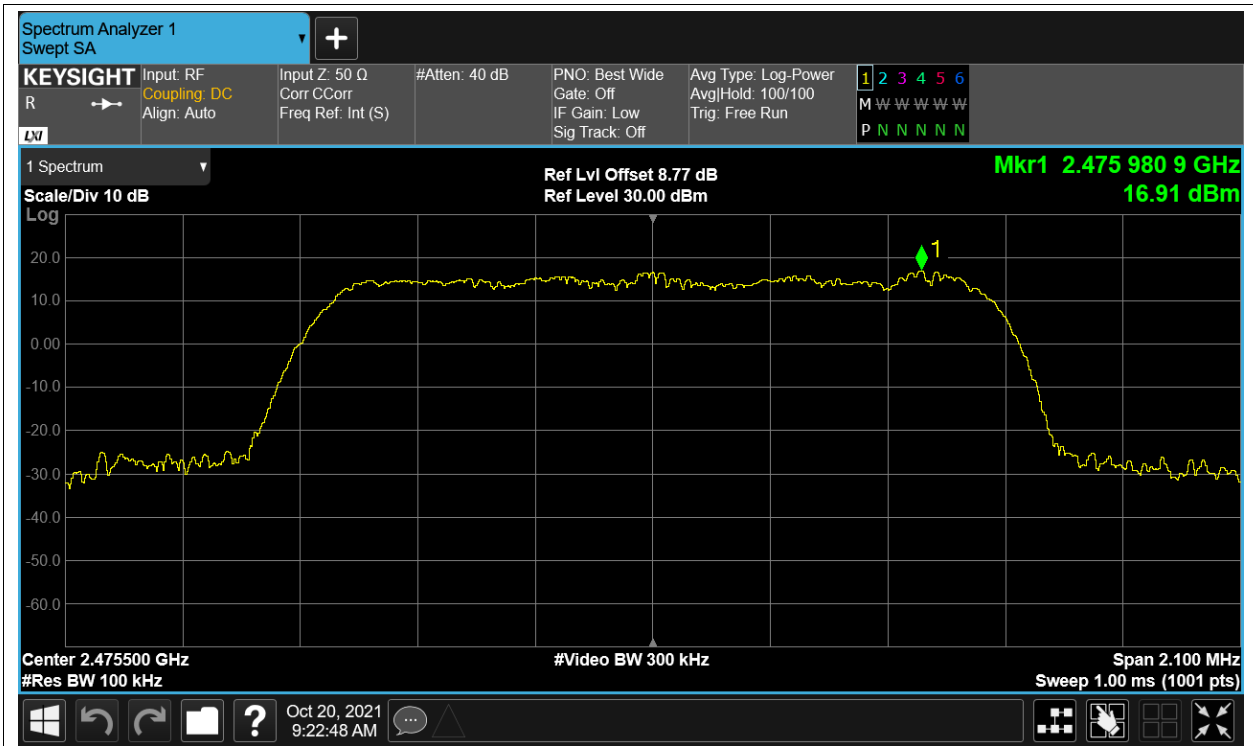

Tx. Spurious NVNT 2.4G-1.4M-16QAM 2475.5MHz Ant2 Ref

Tx. Spurious NVNT 2.4G-1.4M-16QAM 2475.5MHz Ant2 Emission

Tx. Spurious NVNT 2.4G-1.4M-QPSK 2403.5MHz Ant1 Ref

Tx. Spurious NVNT 2.4G-1.4M-QPSK 2403.5MHz Ant1 Emission

Tx. Spurious NVNT 2.4G-1.4M-QPSK 2403.5MHz Ant2 Ref

Tx. Spurious NVNT 2.4G-1.4M-QPSK 2403.5MHz Ant2 Emission

Tx. Spurious NVNT 2.4G-1.4M-QPSK 2439.5MHz Ant1 Ref

Tx. Spurious NVNT 2.4G-1.4M-QPSK 2439.5MHz Ant1 Emission

Tx. Spurious NVNT 2.4G-1.4M-QPSK 2439.5MHz Ant2 Ref

Tx. Spurious NVNT 2.4G-1.4M-QPSK 2439.5MHz Ant2 Emission

Tx. Spurious NVNT 2.4G-1.4M-QPSK 2475.5MHz Ant1 Ref

Tx. Spurious NVNT 2.4G-1.4M-QPSK 2475.5MHz Ant1 Emission