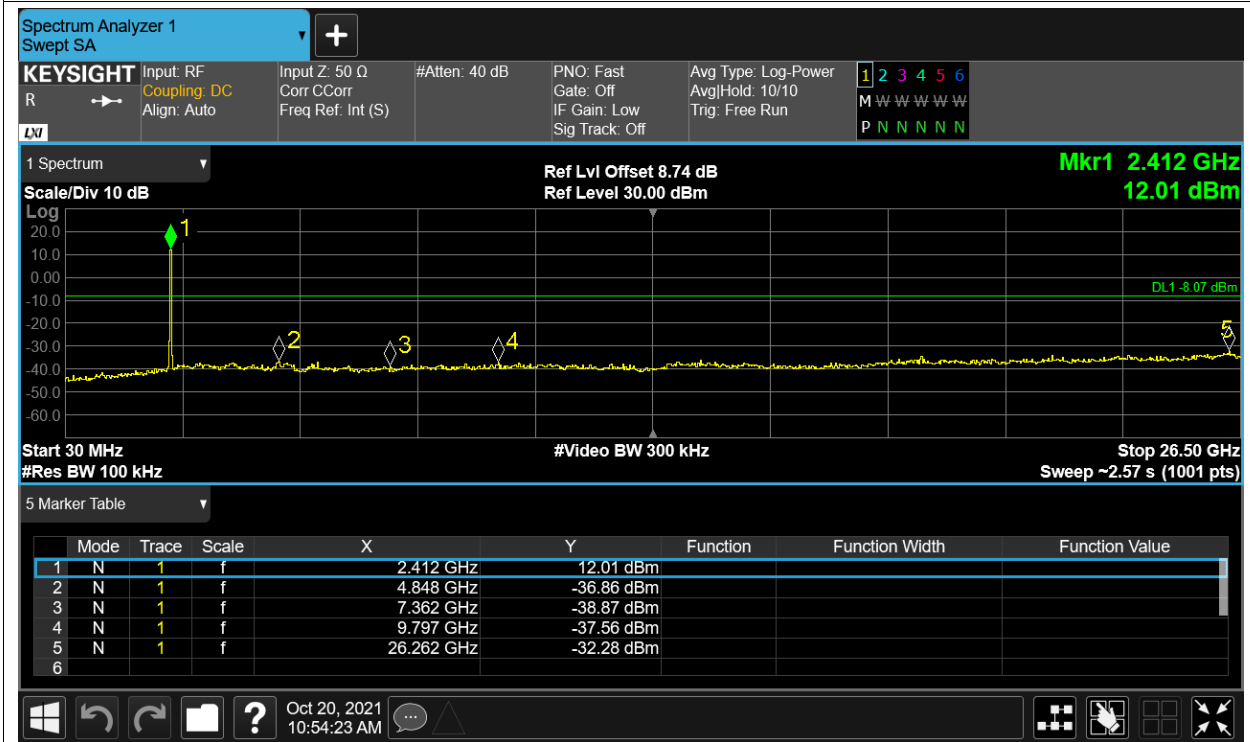

Tx. Spurious NVNT 2.4G-10M-QPSK 2439.5MHz Ant2 Ref

Tx. Spurious NVNT 2.4G-10M-QPSK 2439.5MHz Ant2 Emission

Tx. Spurious NVNT 2.4G-10M-QPSK 2471.5MHz Ant1 Ref

Tx. Spurious NVNT 2.4G-10M-QPSK 2471.5MHz Ant1 Emission

Tx. Spurious NVNT 2.4G-10M-QPSK 2471.5MHz Ant2 Ref

Tx. Spurious NVNT 2.4G-10M-QPSK 2471.5MHz Ant2 Emission

Tx. Spurious NVNT 2.4G-20M-16QAM 2412.5MHz Ant1 Ref

Tx. Spurious NVNT 2.4G-20M-16QAM 2412.5MHz Ant1 Emission

Tx. Spurious NVNT 2.4G-20M-16QAM 2412.5MHz Ant2 Ref

Tx. Spurious NVNT 2.4G-20M-16QAM 2412.5MHz Ant2 Emission

Tx. Spurious NVNT 2.4G-20M-16QAM 2437.5MHz Ant1 Ref

Tx. Spurious NVNT 2.4G-20M-16QAM 2437.5MHz Ant1 Emission

Tx. Spurious NVNT 2.4G-20M-16QAM 2437.5MHz Ant2 Ref

Tx. Spurious NVNT 2.4G-20M-16QAM 2437.5MHz Ant2 Emission

Tx. Spurious NVNT 2.4G-20M-16QAM 2462.5MHz Ant1 Ref

Tx. Spurious NVNT 2.4G-20M-16QAM 2462.5MHz Ant1 Emission