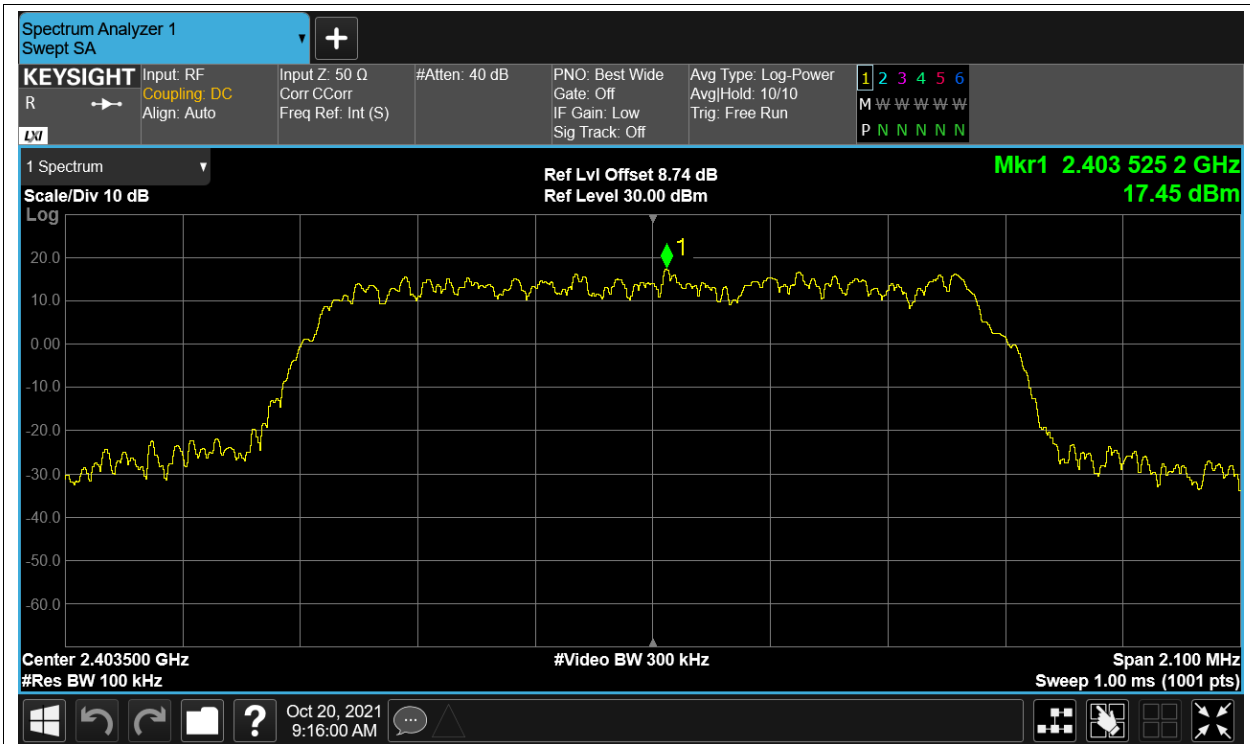

Tx. Spurious NVNT 2.4G-1.4M-16QAM 2439.5MHz Ant2 Ref

Tx. Spurious NVNT 2.4G-1.4M-16QAM 2439.5MHz Ant2 Emission

Tx. Spurious NVNT 2.4G-1.4M-16QAM 2475.5MHz Ant1 Ref

Tx. Spurious NVNT 2.4G-1.4M-16QAM 2475.5MHz Ant1 Emission

Tx. Spurious NVNT 2.4G-1.4M-16QAM 2475.5MHz Ant2 Ref

Tx. Spurious NVNT 2.4G-1.4M-16QAM 2475.5MHz Ant2 Emission

Tx. Spurious NVNT 2.4G-1.4M-QPSK 2403.5MHz Ant1 Ref

Tx. Spurious NVNT 2.4G-1.4M-QPSK 2403.5MHz Ant1 Emission

Tx. Spurious NVNT 2.4G-1.4M-QPSK 2403.5MHz Ant2 Ref

Tx. Spurious NVNT 2.4G-1.4M-QPSK 2403.5MHz Ant2 Emission

Tx. Spurious NVNT 2.4G-1.4M-QPSK 2439.5MHz Ant1 Ref

Tx. Spurious NVNT 2.4G-1.4M-QPSK 2439.5MHz Ant1 Emission