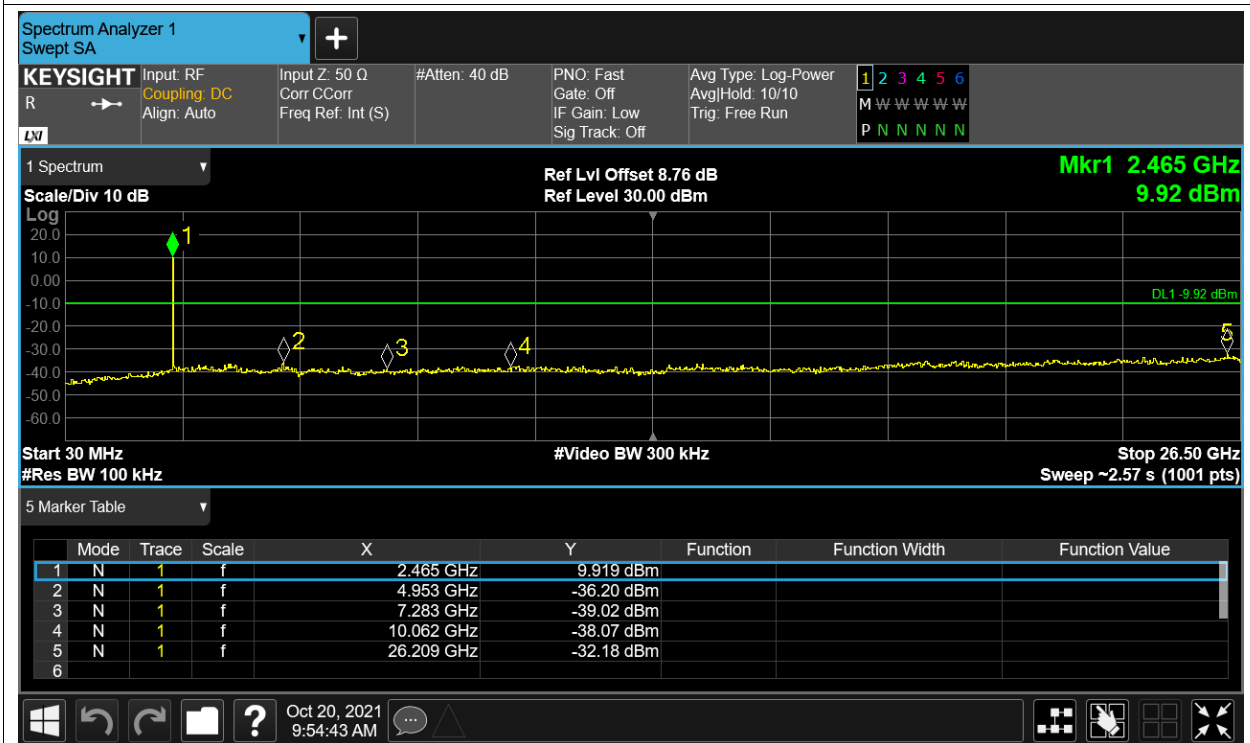

Tx. Spurious NVNT 2.4G-10M-16QAM 2407.5MHz Ant2 Ref

Tx. Spurious NVNT 2.4G-10M-16QAM 2407.5MHz Ant2 Emission

Tx. Spurious NVNT 2.4G-10M-16QAM 2439.5MHz Ant1 Ref

Tx. Spurious NVNT 2.4G-10M-16QAM 2439.5MHz Ant1 Emission

Tx. Spurious NVNT 2.4G-10M-16QAM 2439.5MHz Ant2 Ref

Tx. Spurious NVNT 2.4G-10M-16QAM 2439.5MHz Ant2 Emission

Tx. Spurious NVNT 2.4G-10M-16QAM 2471.5MHz Ant1 Ref

Tx. Spurious NVNT 2.4G-10M-16QAM 2471.5MHz Ant1 Emission

Tx. Spurious NVNT 2.4G-10M-16QAM 2471.5MHz Ant2 Ref

Tx. Spurious NVNT 2.4G-10M-16QAM 2471.5MHz Ant2 Emission

Tx. Spurious NVNT 2.4G-10M-QPSK 2407.5MHz Ant1 Ref

Tx. Spurious NVNT 2.4G-10M-QPSK 2407.5MHz Ant1 Emission