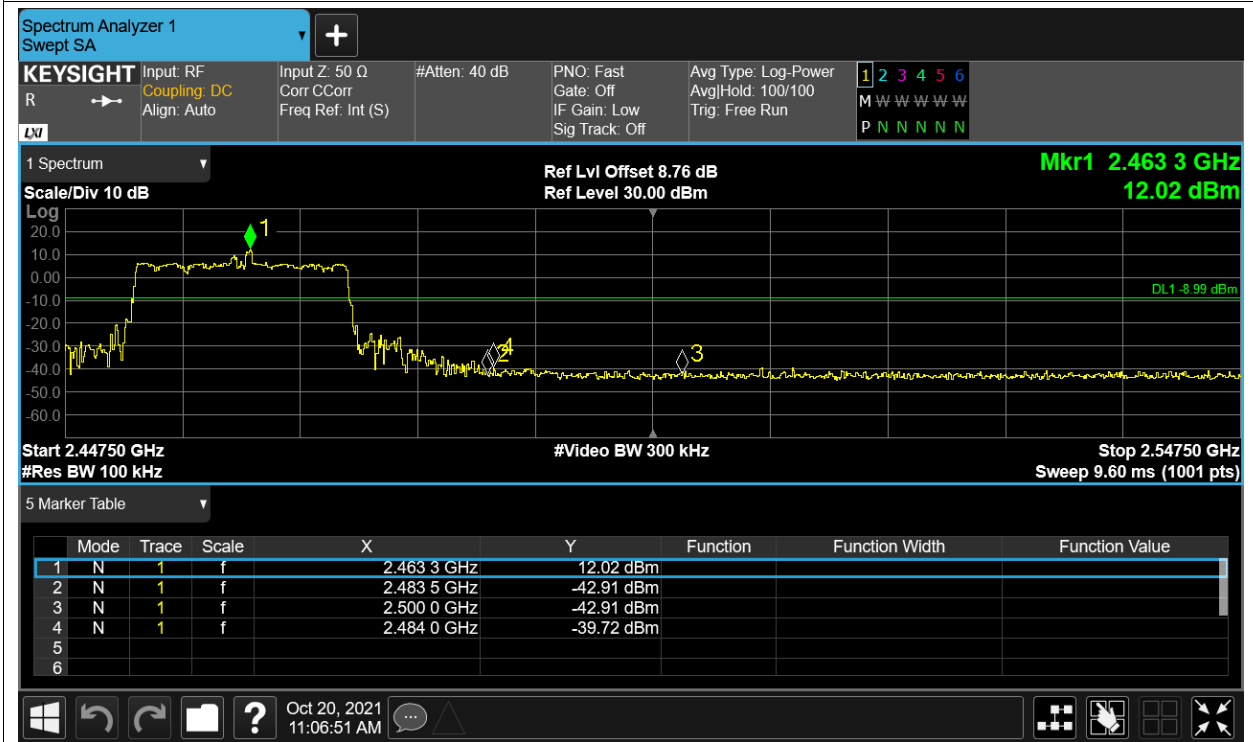

Band Edge NVNT 2.4G-20M-16QAM 2462.5MHz Ant2 Emission