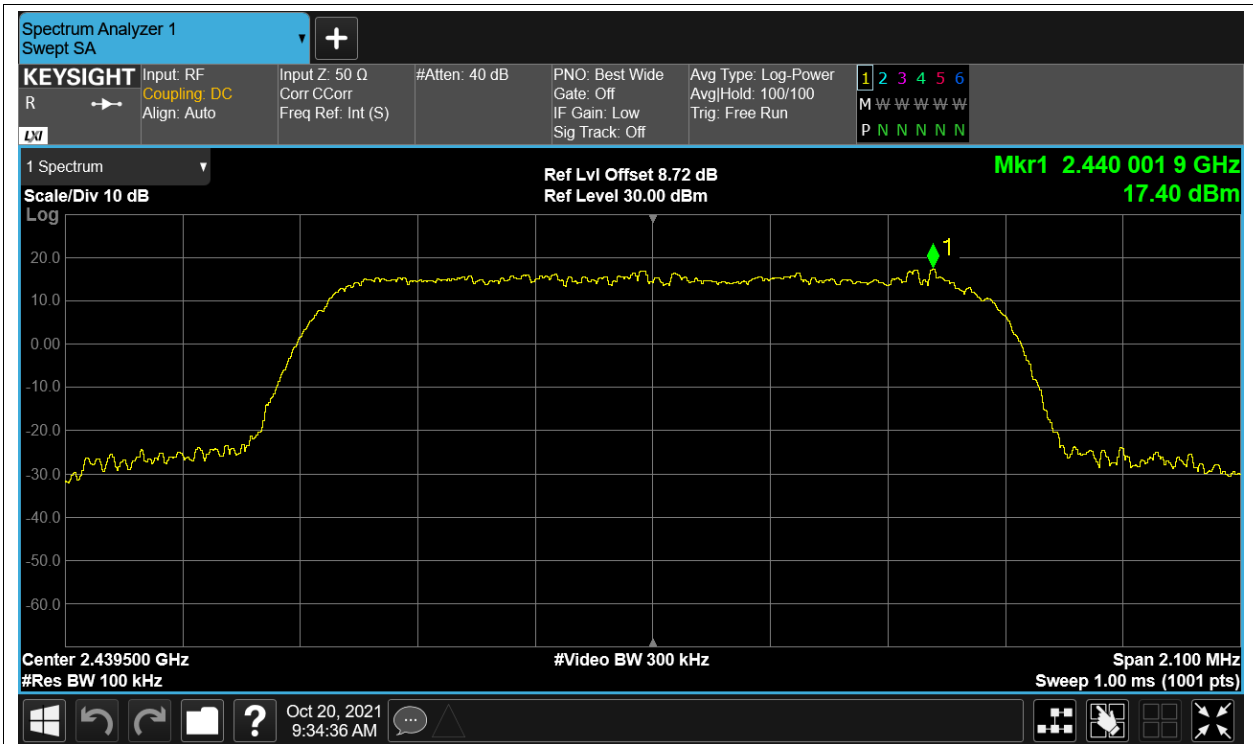

Tx. Spurious NVNT 2.4G-1.4M-16QAM 2439.5MHz Ant1 Ref