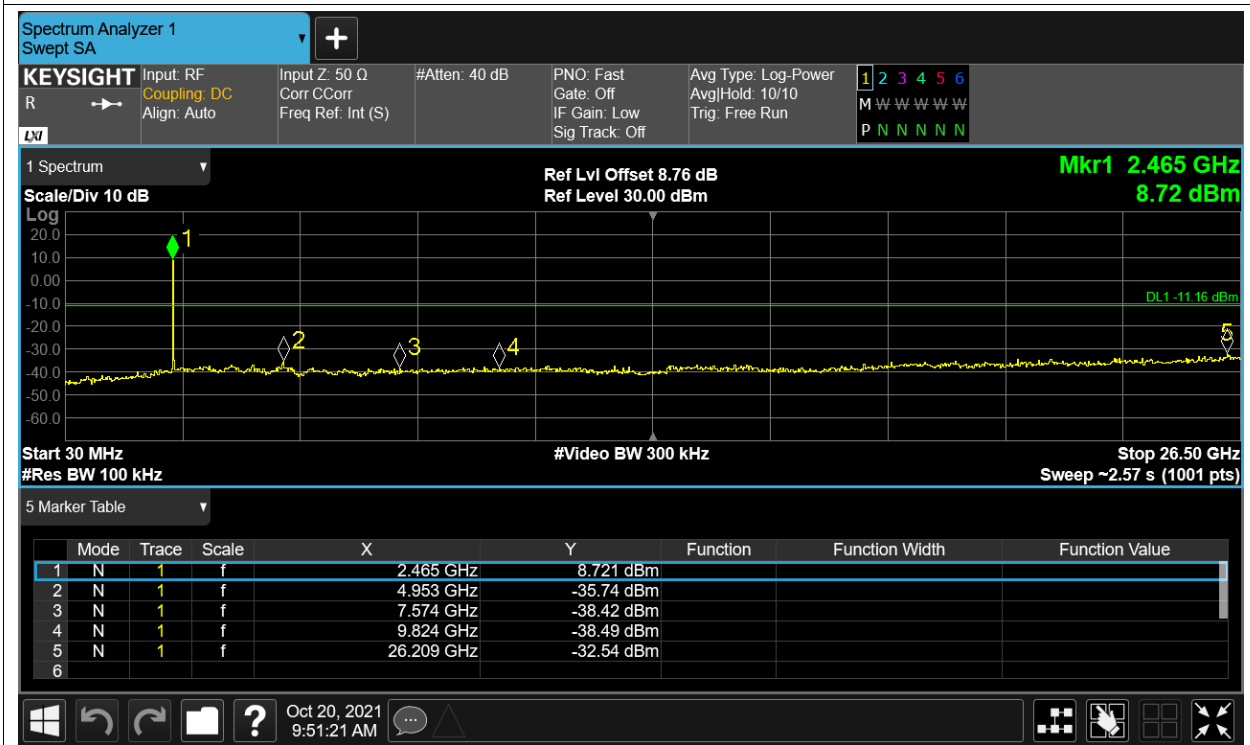

Tx. Spurious NVNT 2.4G-10M-QPSK 2407.5MHz Ant2 Ref

Tx. Spurious NVNT 2.4G-10M-QPSK 2407.5MHz Ant2 Emission

Tx. Spurious NVNT 2.4G-10M-QPSK 2439.5MHz Ant1 Ref

Tx. Spurious NVNT 2.4G-10M-QPSK 2439.5MHz Ant1 Emission

Tx. Spurious NVNT 2.4G-10M-QPSK 2439.5MHz Ant2 Ref

Tx. Spurious NVNT 2.4G-10M-QPSK 2439.5MHz Ant2 Emission

Tx. Spurious NVNT 2.4G-10M-QPSK 2471.5MHz Ant1 Ref

Tx. Spurious NVNT 2.4G-10M-QPSK 2471.5MHz Ant1 Emission

Tx. Spurious NVNT 2.4G-10M-QPSK 2471.5MHz Ant2 Ref

Tx. Spurious NVNT 2.4G-10M-QPSK 2471.5MHz Ant2 Emission

Tx. Spurious NVNT 2.4G-20M-16QAM 2412.5MHz Ant1 Ref

Tx. Spurious NVNT 2.4G-20M-16QAM 2412.5MHz Ant1 Emission

Tx. Spurious NVNT 2.4G-20M-16QAM 2412.5MHz Ant2 Ref

Tx. Spurious NVNT 2.4G-20M-16QAM 2412.5MHz Ant2 Emission

Tx. Spurious NVNT 2.4G-20M-16QAM 2437.5MHz Ant1 Ref

Tx. Spurious NVNT 2.4G-20M-16QAM 2437.5MHz Ant1 Emission