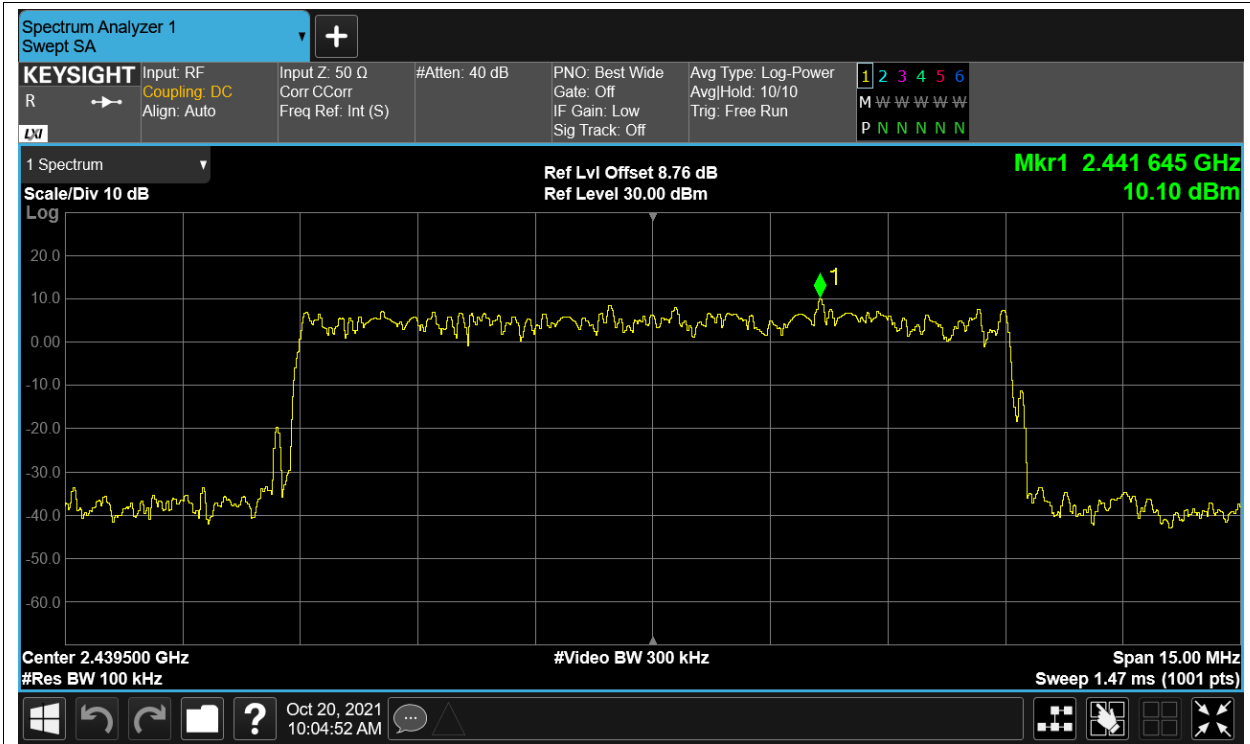

Tx. Spurious NVNT 2.4G-1.4M-QPSK 2475.5MHz Ant2 Ref

Tx. Spurious NVNT 2.4G-1.4M-QPSK 2475.5MHz Ant2 Emission

Tx. Spurious NVNT 2.4G-10M-16QAM 2407.5MHz Ant1 Ref

Tx. Spurious NVNT 2.4G-10M-16QAM 2407.5MHz Ant1 Emission

Tx. Spurious NVNT 2.4G-10M-16QAM 2407.5MHz Ant2 Ref

Tx. Spurious NVNT 2.4G-10M-16QAM 2407.5MHz Ant2 Emission

Tx. Spurious NVNT 2.4G-10M-16QAM 2439.5MHz Ant1 Ref

Tx. Spurious NVNT 2.4G-10M-16QAM 2439.5MHz Ant1 Emission

Tx. Spurious NVNT 2.4G-10M-16QAM 2439.5MHz Ant2 Ref

Tx. Spurious NVNT 2.4G-10M-16QAM 2439.5MHz Ant2 Emission

Tx. Spurious NVNT 2.4G-10M-16QAM 2471.5MHz Ant1 Ref

Tx. Spurious NVNT 2.4G-10M-16QAM 2471.5MHz Ant1 Emission