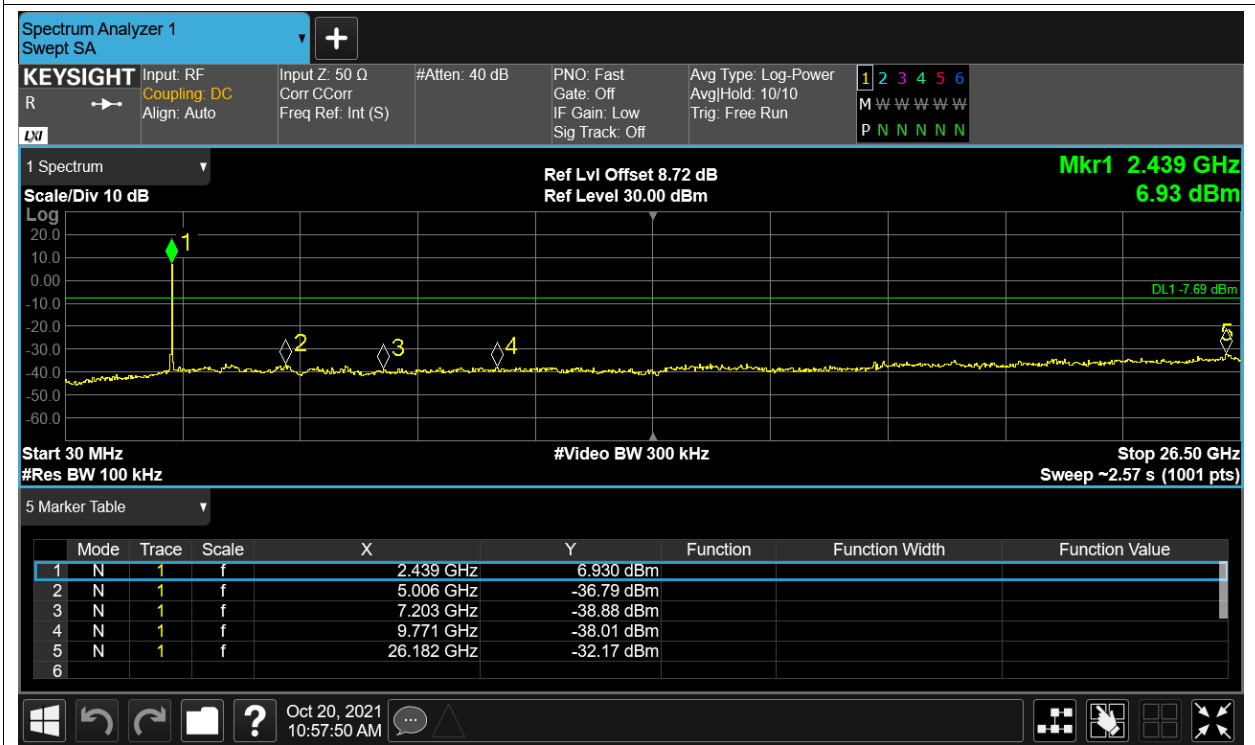

Tx. Spurious NVNT 2.4G-10M-QPSK 2471.5MHz Ant2 Ref

Tx. Spurious NVNT 2.4G-10M-QPSK 2471.5MHz Ant2 Emission

Tx. Spurious NVNT 2.4G-20M-16QAM 2412.5MHz Ant1 Ref

Tx. Spurious NVNT 2.4G-20M-16QAM 2412.5MHz Ant1 Emission

Tx. Spurious NVNT 2.4G-20M-16QAM 2412.5MHz Ant2 Ref

Tx. Spurious NVNT 2.4G-20M-16QAM 2412.5MHz Ant2 Emission

Tx. Spurious NVNT 2.4G-20M-16QAM 2437.5MHz Ant1 Ref

Tx. Spurious NVNT 2.4G-20M-16QAM 2437.5MHz Ant1 Emission

Tx. Spurious NVNT 2.4G-20M-16QAM 2437.5MHz Ant2 Ref

Tx. Spurious NVNT 2.4G-20M-16QAM 2437.5MHz Ant2 Emission

Tx. Spurious NVNT 2.4G-20M-16QAM 2462.5MHz Ant1 Ref

Tx. Spurious NVNT 2.4G-20M-16QAM 2462.5MHz Ant1 Emission

Tx. Spurious NVNT 2.4G-20M-16QAM 2462.5MHz Ant2 Ref

Tx. Spurious NVNT 2.4G-20M-16QAM 2462.5MHz Ant2 Emission

Tx. Spurious NVNT 2.4G-20M-QPSK 2412.5MHz Ant1 Ref

Tx. Spurious NVNT 2.4G-20M-QPSK 2412.5MHz Ant1 Emission