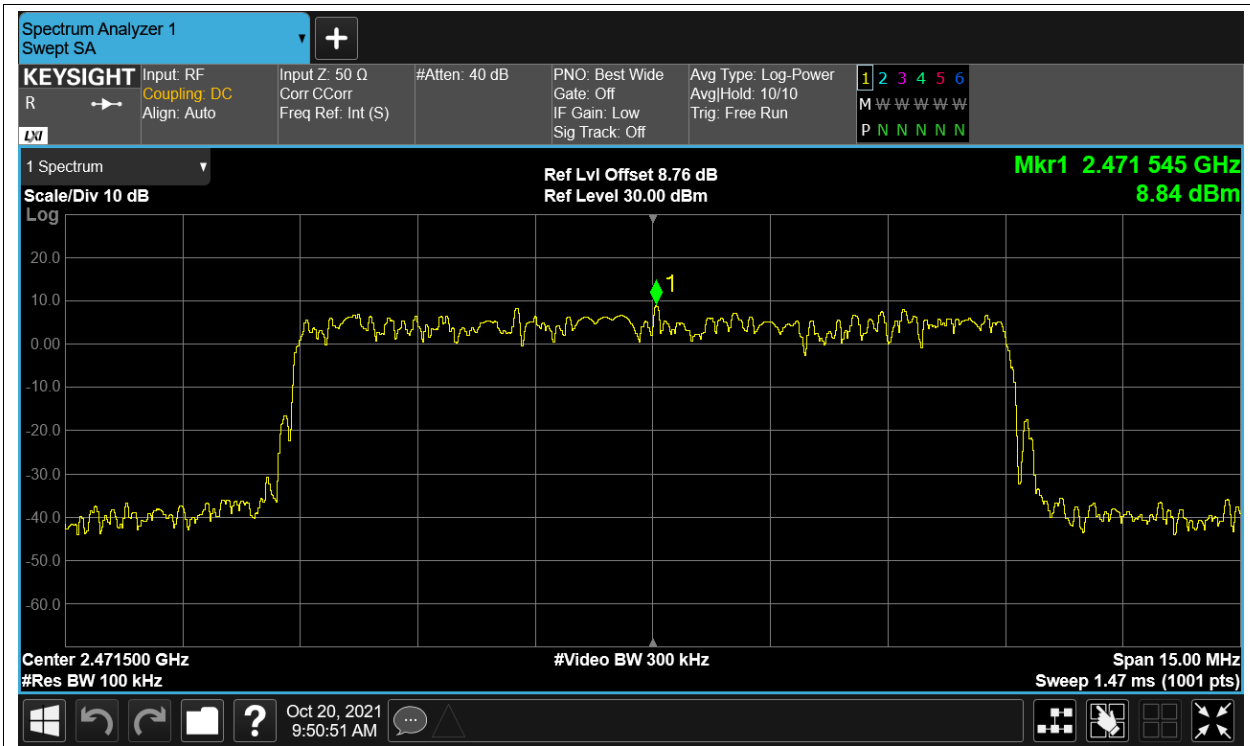

Tx. Spurious NVNT 2.4G-10M-QPSK 2407.5MHz Ant2 Ref

Tx. Spurious NVNT 2.4G-10M-QPSK 2407.5MHz Ant2 Emission

Tx. Spurious NVNT 2.4G-10M-QPSK 2439.5MHz Ant1 Ref

Tx. Spurious NVNT 2.4G-10M-QPSK 2439.5MHz Ant1 Emission

Tx. Spurious NVNT 2.4G-10M-QPSK 2439.5MHz Ant2 Ref

Tx. Spurious NVNT 2.4G-10M-QPSK 2439.5MHz Ant2 Emission

Tx. Spurious NVNT 2.4G-10M-QPSK 2471.5MHz Ant1 Ref

Tx. Spurious NVNT 2.4G-10M-QPSK 2471.5MHz Ant1 Emission

Tx. Spurious NVNT 2.4G-10M-QPSK 2471.5MHz Ant2 Ref

Tx. Spurious NVNT 2.4G-10M-QPSK 2471.5MHz Ant2 Emission

Tx. Spurious NVNT 2.4G-20M-16QAM 2412.5MHz Ant1 Ref

Tx. Spurious NVNT 2.4G-20M-16QAM 2412.5MHz Ant1 Emission