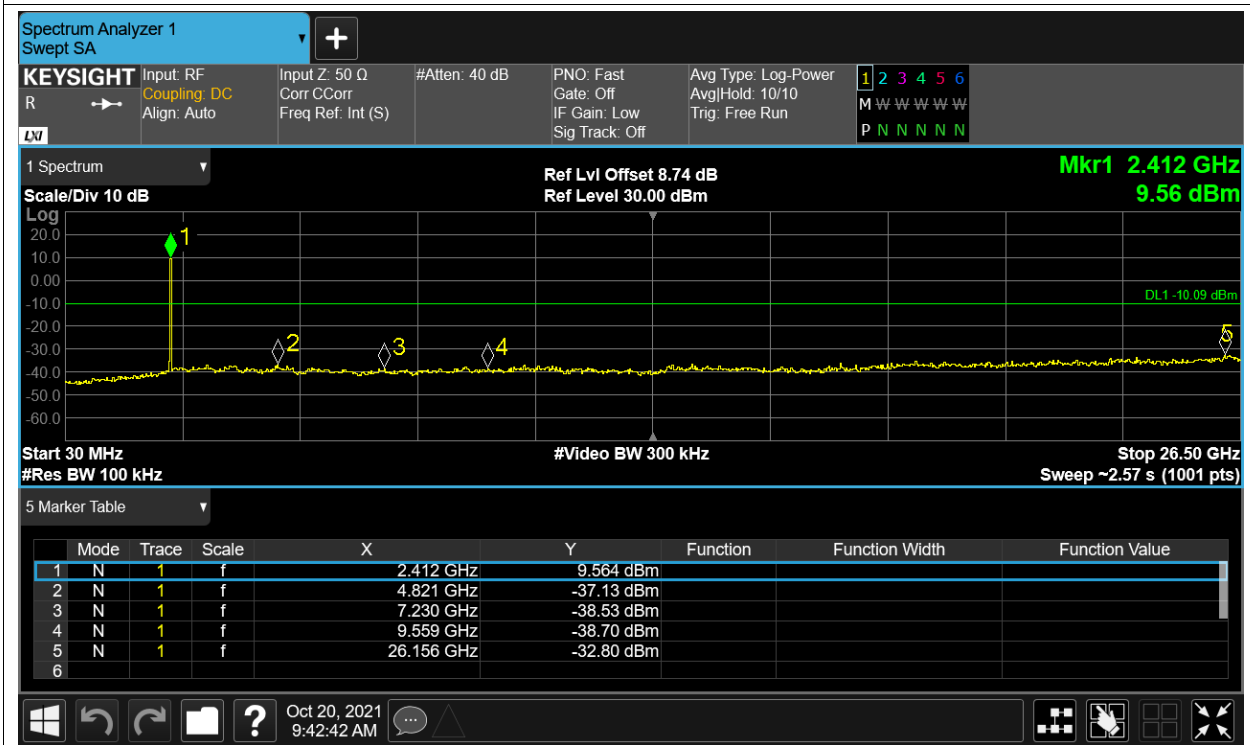

Tx. Spurious NVNT 2.4G-10M-16QAM 2439.5MHz Ant2 Ref

Tx. Spurious NVNT 2.4G-10M-16QAM 2439.5MHz Ant2 Emission

Tx. Spurious NVNT 2.4G-10M-16QAM 2471.5MHz Ant1 Ref

Tx. Spurious NVNT 2.4G-10M-16QAM 2471.5MHz Ant1 Emission

Tx. Spurious NVNT 2.4G-10M-16QAM 2471.5MHz Ant2 Ref

Tx. Spurious NVNT 2.4G-10M-16QAM 2471.5MHz Ant2 Emission

Tx. Spurious NVNT 2.4G-10M-QPSK 2407.5MHz Ant1 Ref

Tx. Spurious NVNT 2.4G-10M-QPSK 2407.5MHz Ant1 Emission

Tx. Spurious NVNT 2.4G-10M-QPSK 2407.5MHz Ant2 Ref

Tx. Spurious NVNT 2.4G-10M-QPSK 2407.5MHz Ant2 Emission

Tx. Spurious NVNT 2.4G-10M-QPSK 2439.5MHz Ant1 Ref

Tx. Spurious NVNT 2.4G-10M-QPSK 2439.5MHz Ant1 Emission