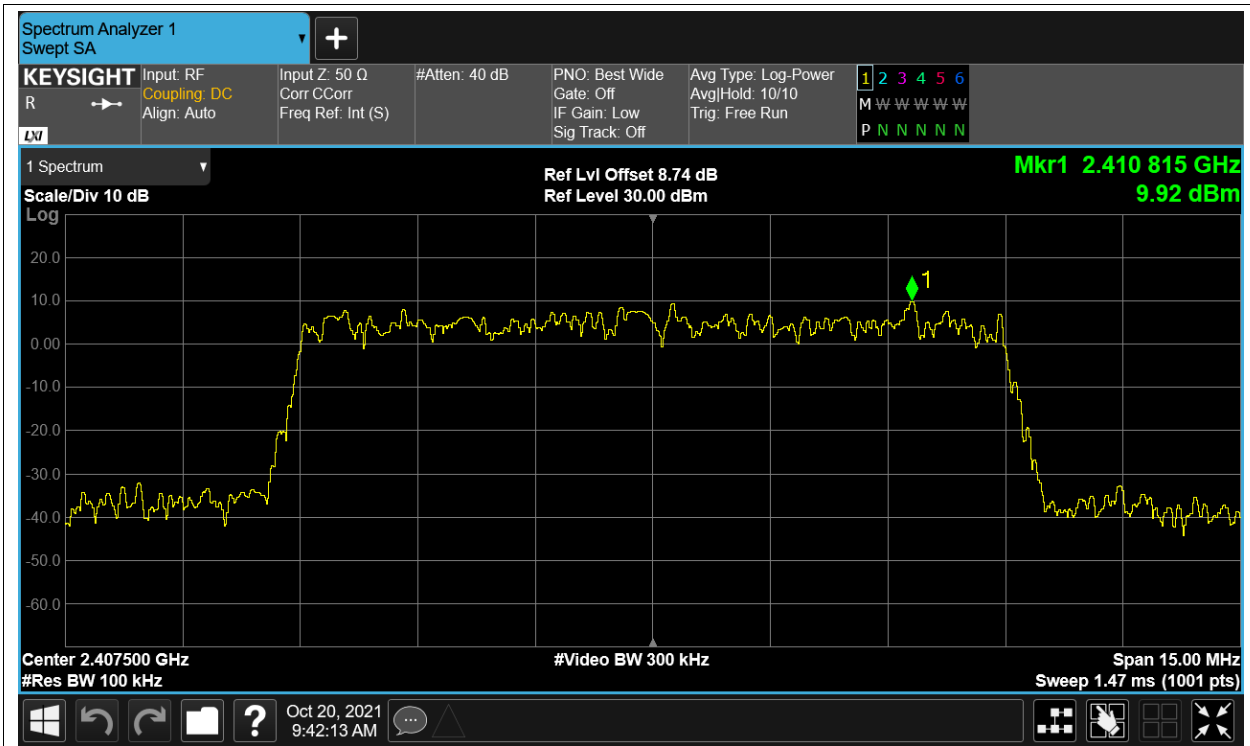

Tx. Spurious NVNT 2.4G-10M-16QAM 2439.5MHz Ant2 Ref

Tx. Spurious NVNT 2.4G-10M-16QAM 2439.5MHz Ant2 Emission

Tx. Spurious NVNT 2.4G-10M-16QAM 2471.5MHz Ant1 Ref

Tx. Spurious NVNT 2.4G-10M-16QAM 2471.5MHz Ant1 Emission

Tx. Spurious NVNT 2.4G-10M-16QAM 2471.5MHz Ant2 Ref

Tx. Spurious NVNT 2.4G-10M-16QAM 2471.5MHz Ant2 Emission

Tx. Spurious NVNT 2.4G-10M-QPSK 2407.5MHz Ant1 Ref

Tx. Spurious NVNT 2.4G-10M-QPSK 2407.5MHz Ant1 Emission

Tx. Spurious NVNT 2.4G-10M-QPSK 2407.5MHz Ant2 Ref

Tx. Spurious NVNT 2.4G-10M-QPSK 2407.5MHz Ant2 Emission

Tx. Spurious NVNT 2.4G-10M-QPSK 2439.5MHz Ant1 Ref

Tx. Spurious NVNT 2.4G-10M-QPSK 2439.5MHz Ant1 Emission