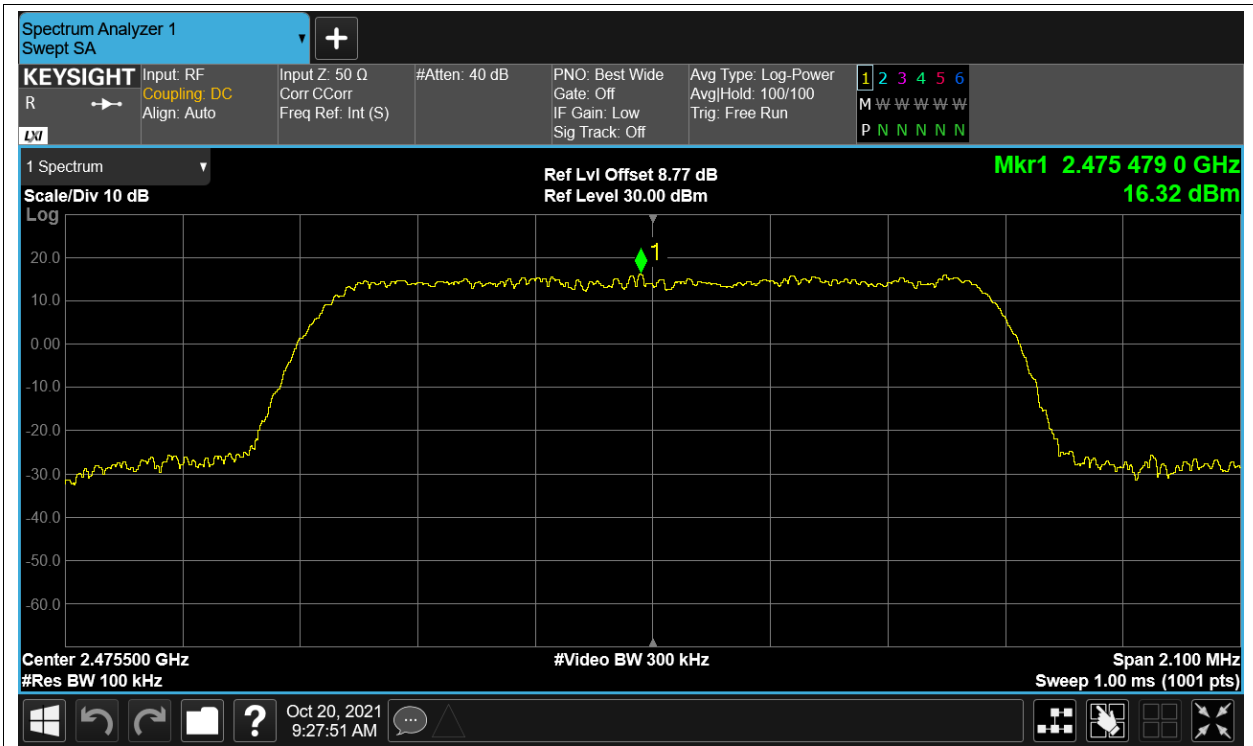

Tx. Spurious NVNT 2.4G-1.4M-16QAM 2403.5MHz Ant2 Ref

Tx. Spurious NVNT 2.4G-1.4M-16QAM 2403.5MHz Ant2 Emission

Tx. Spurious NVNT 2.4G-1.4M-16QAM 2439.5MHz Ant1 Ref

Tx. Spurious NVNT 2.4G-1.4M-16QAM 2439.5MHz Ant1 Emission

Tx. Spurious NVNT 2.4G-1.4M-16QAM 2439.5MHz Ant2 Ref

Tx. Spurious NVNT 2.4G-1.4M-16QAM 2439.5MHz Ant2 Emission

Tx. Spurious NVNT 2.4G-1.4M-16QAM 2475.5MHz Ant1 Ref

Tx. Spurious NVNT 2.4G-1.4M-16QAM 2475.5MHz Ant1 Emission