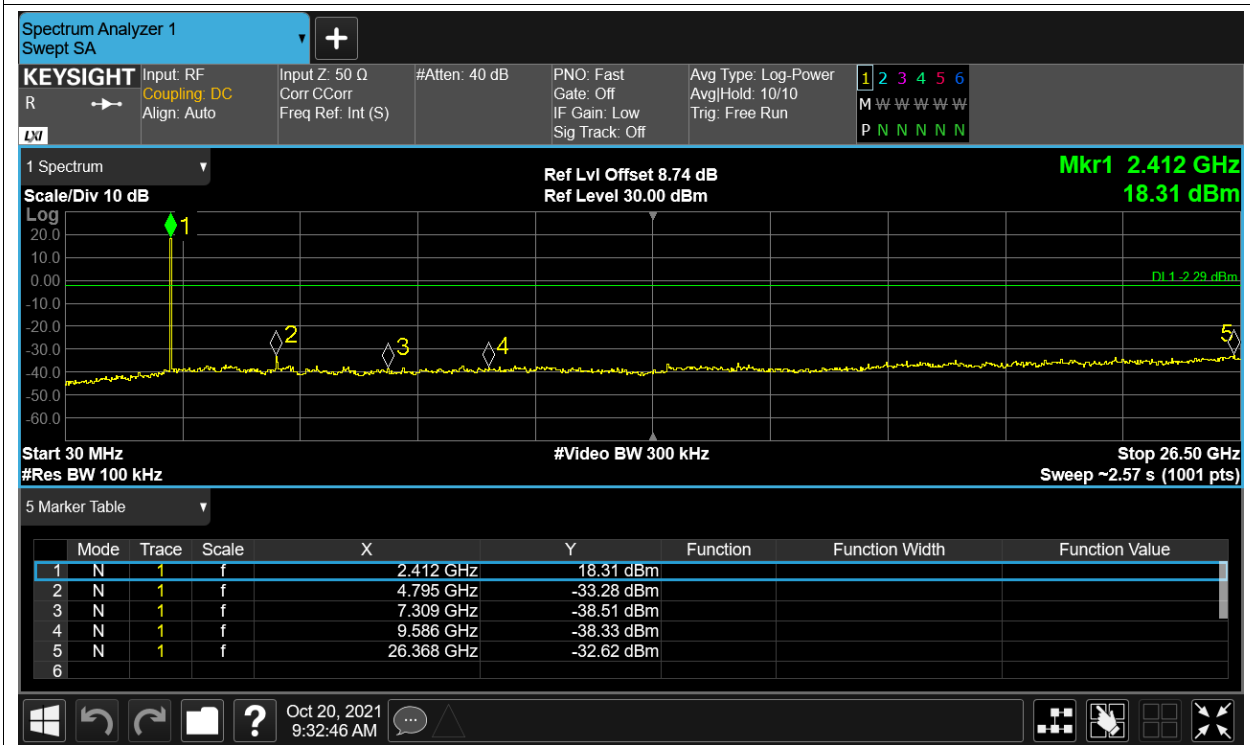

Tx. Spurious NVNT 2.4G-1.4M-16QAM 2403.5MHz Ant2 Emission