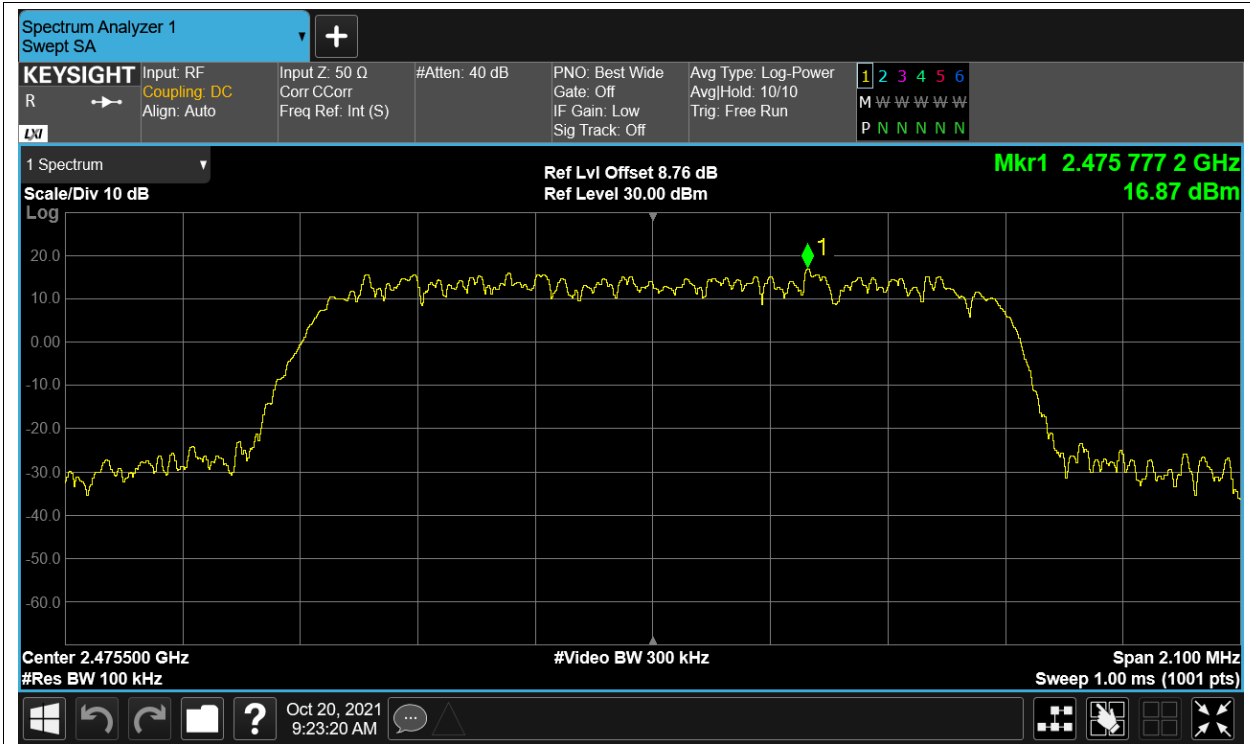

Tx. Spurious NVNT 2.4G-1.4M-QPSK 2403.5MHz Ant2 Ref

Tx. Spurious NVNT 2.4G-1.4M-QPSK 2403.5MHz Ant2 Emission

Tx. Spurious NVNT 2.4G-1.4M-QPSK 2439.5MHz Ant1 Ref

Tx. Spurious NVNT 2.4G-1.4M-QPSK 2439.5MHz Ant1 Emission

Tx. Spurious NVNT 2.4G-1.4M-QPSK 2439.5MHz Ant2 Ref

Tx. Spurious NVNT 2.4G-1.4M-QPSK 2439.5MHz Ant2 Emission

Tx. Spurious NVNT 2.4G-1.4M-QPSK 2475.5MHz Ant1 Ref

Tx. Spurious NVNT 2.4G-1.4M-QPSK 2475.5MHz Ant1 Emission

Tx. Spurious NVNT 2.4G-1.4M-QPSK 2475.5MHz Ant2 Ref

Tx. Spurious NVNT 2.4G-1.4M-QPSK 2475.5MHz Ant2 Emission

Tx. Spurious NVNT 2.4G-10M-16QAM 2407.5MHz Ant1 Ref

Tx. Spurious NVNT 2.4G-10M-16QAM 2407.5MHz Ant1 Emission