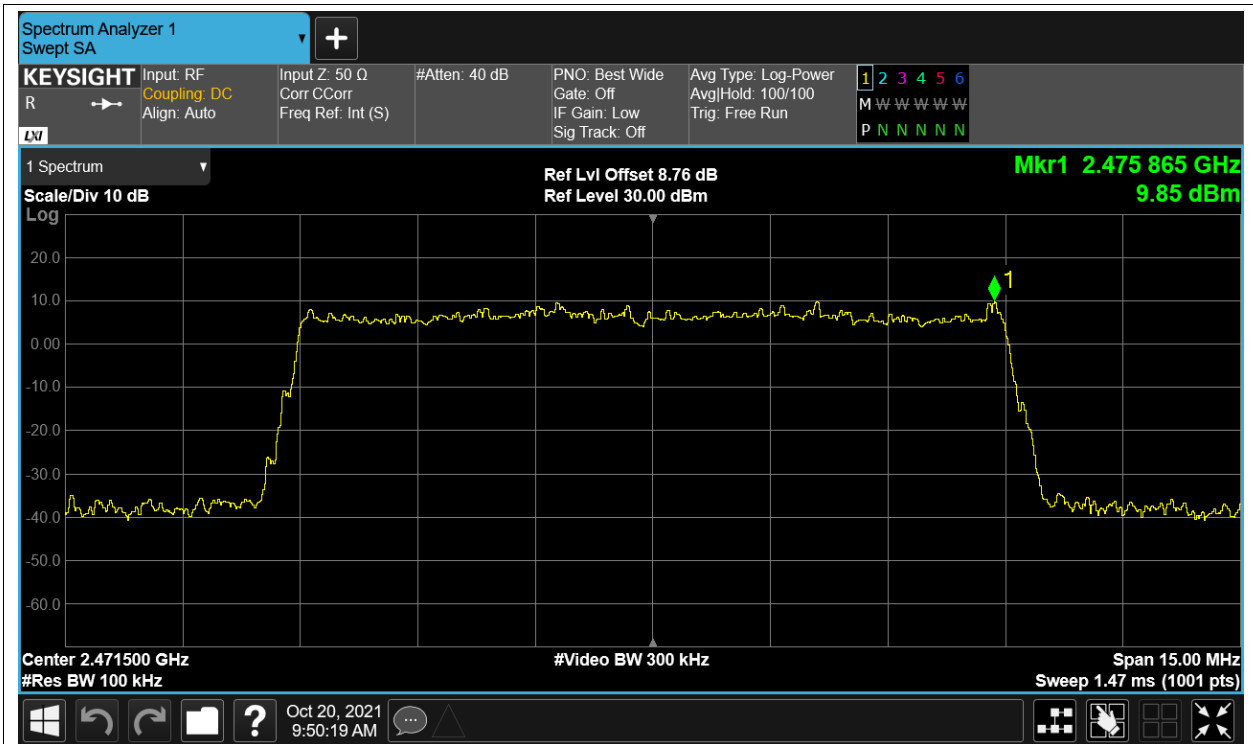

Tx. Spurious NVNT 2.4G-10M-16QAM 2471.5MHz Ant2 Ref

Tx. Spurious NVNT 2.4G-10M-16QAM 2471.5MHz Ant2 Emission

Tx. Spurious NVNT 2.4G-10M-QPSK 2407.5MHz Ant1 Ref

Tx. Spurious NVNT 2.4G-10M-QPSK 2407.5MHz Ant1 Emission

Tx. Spurious NVNT 2.4G-10M-QPSK 2407.5MHz Ant2 Ref

Tx. Spurious NVNT 2.4G-10M-QPSK 2407.5MHz Ant2 Emission

Tx. Spurious NVNT 2.4G-10M-QPSK 2439.5MHz Ant1 Ref

Tx. Spurious NVNT 2.4G-10M-QPSK 2439.5MHz Ant1 Emission

Tx. Spurious NVNT 2.4G-10M-QPSK 2439.5MHz Ant2 Ref

Tx. Spurious NVNT 2.4G-10M-QPSK 2439.5MHz Ant2 Emission

Tx. Spurious NVNT 2.4G-10M-QPSK 2471.5MHz Ant1 Ref

Tx. Spurious NVNT 2.4G-10M-QPSK 2471.5MHz Ant1 Emission