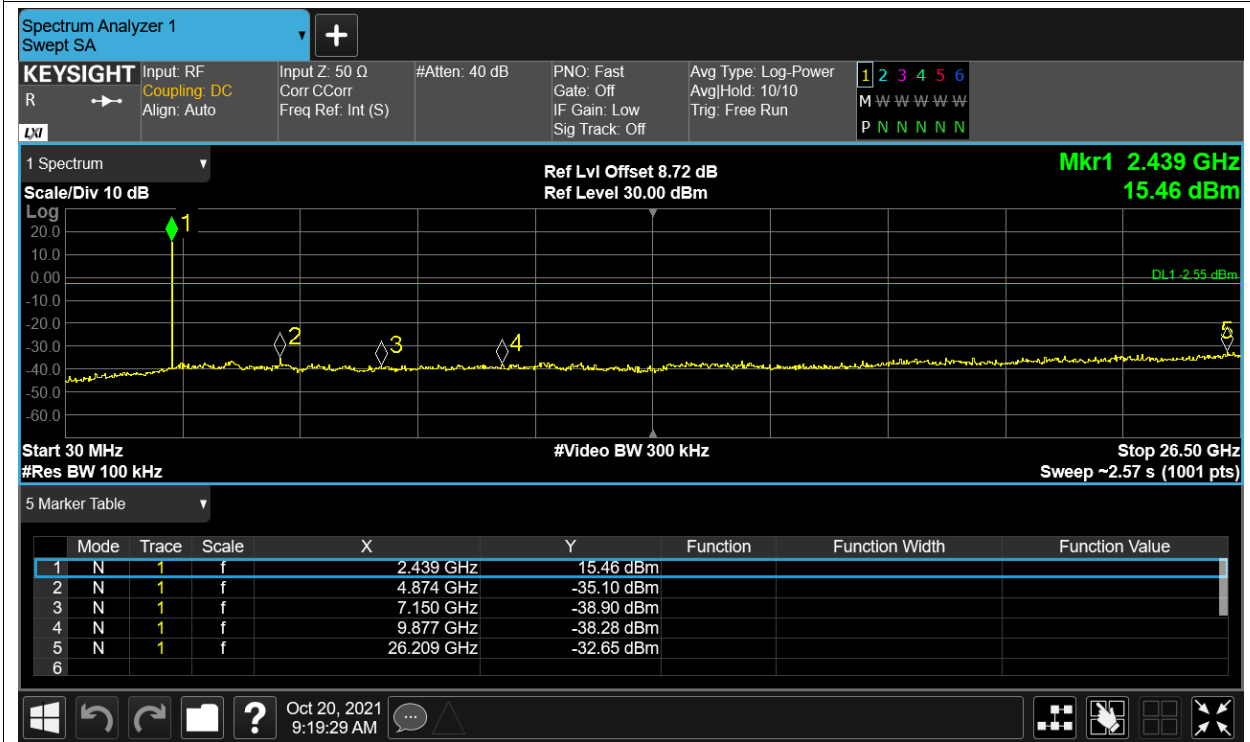

Tx. Spurious NVNT 2.4G-1.4M-QPSK 2403.5MHz Ant2 Ref

Tx. Spurious NVNT 2.4G-1.4M-QPSK 2403.5MHz Ant2 Emission

Tx. Spurious NVNT 2.4G-1.4M-QPSK 2439.5MHz Ant1 Ref

Tx. Spurious NVNT 2.4G-1.4M-QPSK 2439.5MHz Ant1 Emission