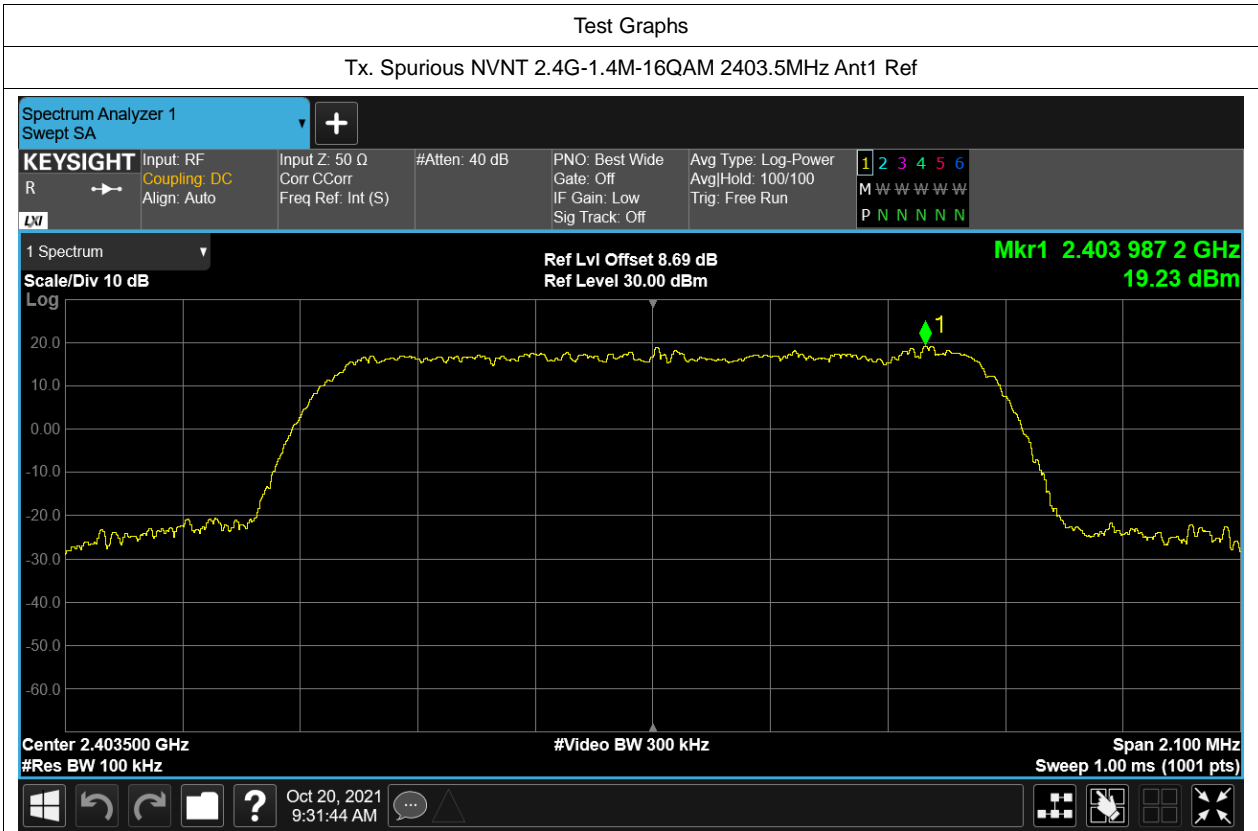

Tx. Spurious NVNT 2.4G-1.4M-16QAM 2403.5MHz Ant2 Ref