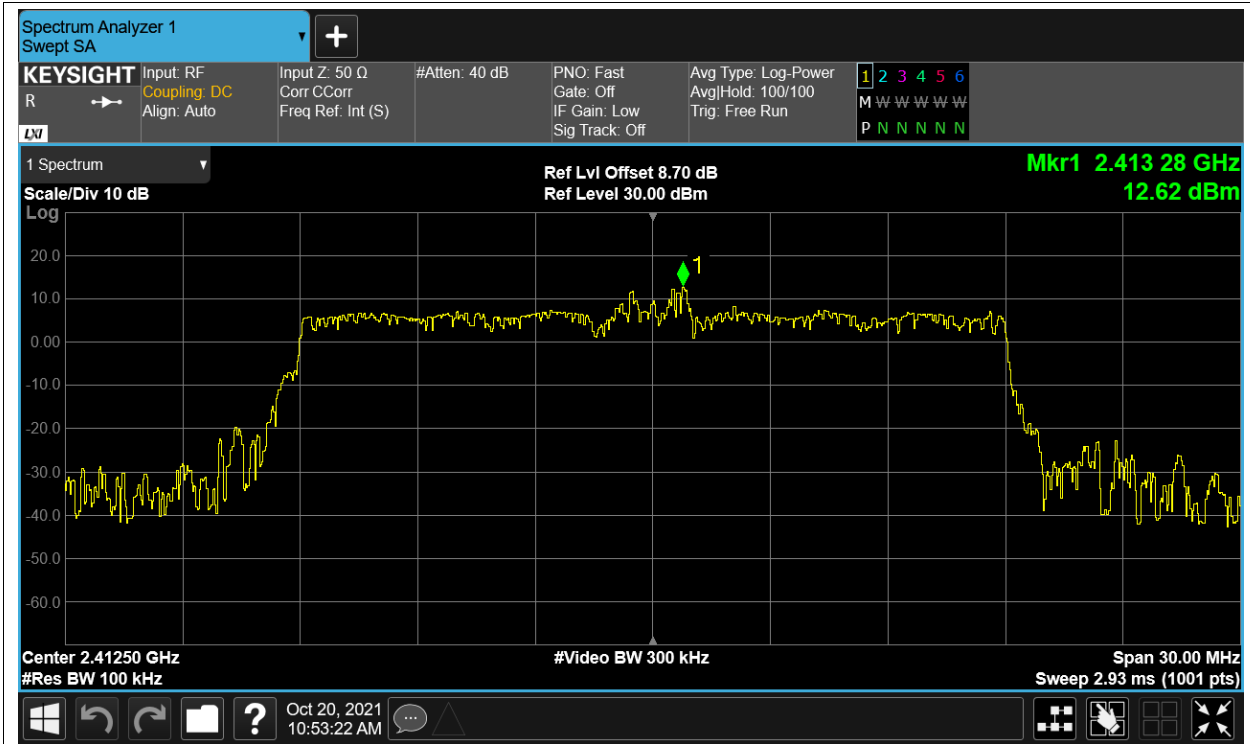

Tx. Spurious NVNT 2.4G-10M-QPSK 2407.5MHz Ant2 Ref

Tx. Spurious NVNT 2.4G-10M-QPSK 2407.5MHz Ant2 Emission

Tx. Spurious NVNT 2.4G-10M-QPSK 2439.5MHz Ant1 Ref

Tx. Spurious NVNT 2.4G-10M-QPSK 2439.5MHz Ant1 Emission

Tx. Spurious NVNT 2.4G-10M-QPSK 2439.5MHz Ant2 Ref

Tx. Spurious NVNT 2.4G-10M-QPSK 2439.5MHz Ant2 Emission

Tx. Spurious NVNT 2.4G-10M-QPSK 2471.5MHz Ant1 Ref

Tx. Spurious NVNT 2.4G-10M-QPSK 2471.5MHz Ant1 Emission

Tx. Spurious NVNT 2.4G-10M-QPSK 2471.5MHz Ant2 Ref

Tx. Spurious NVNT 2.4G-10M-QPSK 2471.5MHz Ant2 Emission

Tx. Spurious NVNT 2.4G-20M-16QAM 2412.5MHz Ant1 Ref

Tx. Spurious NVNT 2.4G-20M-16QAM 2412.5MHz Ant1 Emission

Tx. Spurious NVNT 2.4G-20M-16QAM 2412.5MHz Ant2 Ref

Tx. Spurious NVNT 2.4G-20M-16QAM 2412.5MHz Ant2 Emission

Tx. Spurious NVNT 2.4G-20M-16QAM 2437.5MHz Ant1 Ref

Tx. Spurious NVNT 2.4G-20M-16QAM 2437.5MHz Ant1 Emission