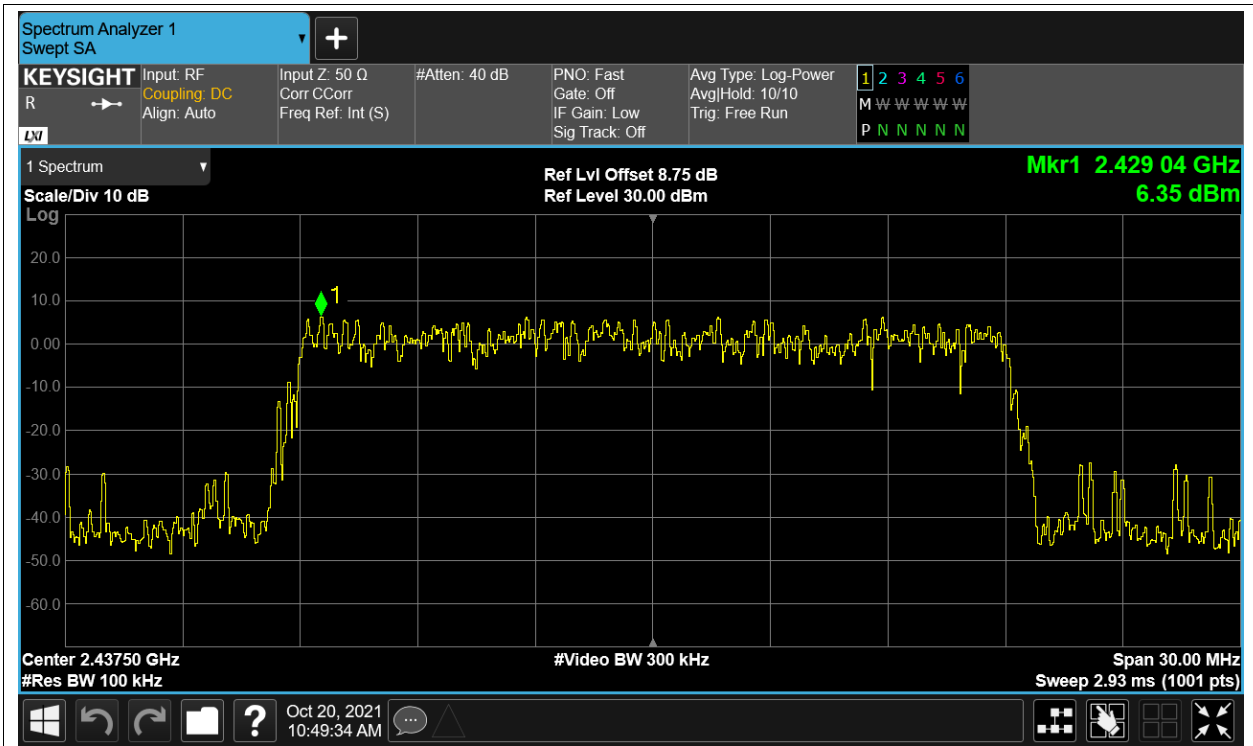

Tx. Spurious NVNT 2.4G-20M-16QAM 2462.5MHz Ant2 Ref

Tx. Spurious NVNT 2.4G-20M-16QAM 2462.5MHz Ant2 Emission

Tx. Spurious NVNT 2.4G-20M-QPSK 2412.5MHz Ant1 Ref

Tx. Spurious NVNT 2.4G-20M-QPSK 2412.5MHz Ant1 Emission

Tx. Spurious NVNT 2.4G-20M-QPSK 2412.5MHz Ant2 Ref

Tx. Spurious NVNT 2.4G-20M-QPSK 2412.5MHz Ant2 Emission

Tx. Spurious NVNT 2.4G-20M-QPSK 2437.5MHz Ant1 Ref

Tx. Spurious NVNT 2.4G-20M-QPSK 2437.5MHz Ant1 Emission

Tx. Spurious NVNT 2.4G-20M-QPSK 2437.5MHz Ant2 Ref

Tx. Spurious NVNT 2.4G-20M-QPSK 2437.5MHz Ant2 Emission

Tx. Spurious NVNT 2.4G-20M-QPSK 2462.5MHz Ant1 Ref

Tx. Spurious NVNT 2.4G-20M-QPSK 2462.5MHz Ant1 Emission

Tx. Spurious NVNT 2.4G-20M-QPSK 2462.5MHz Ant2 Ref

Tx. Spurious NVNT 2.4G-20M-QPSK 2462.5MHz Ant2 Emission