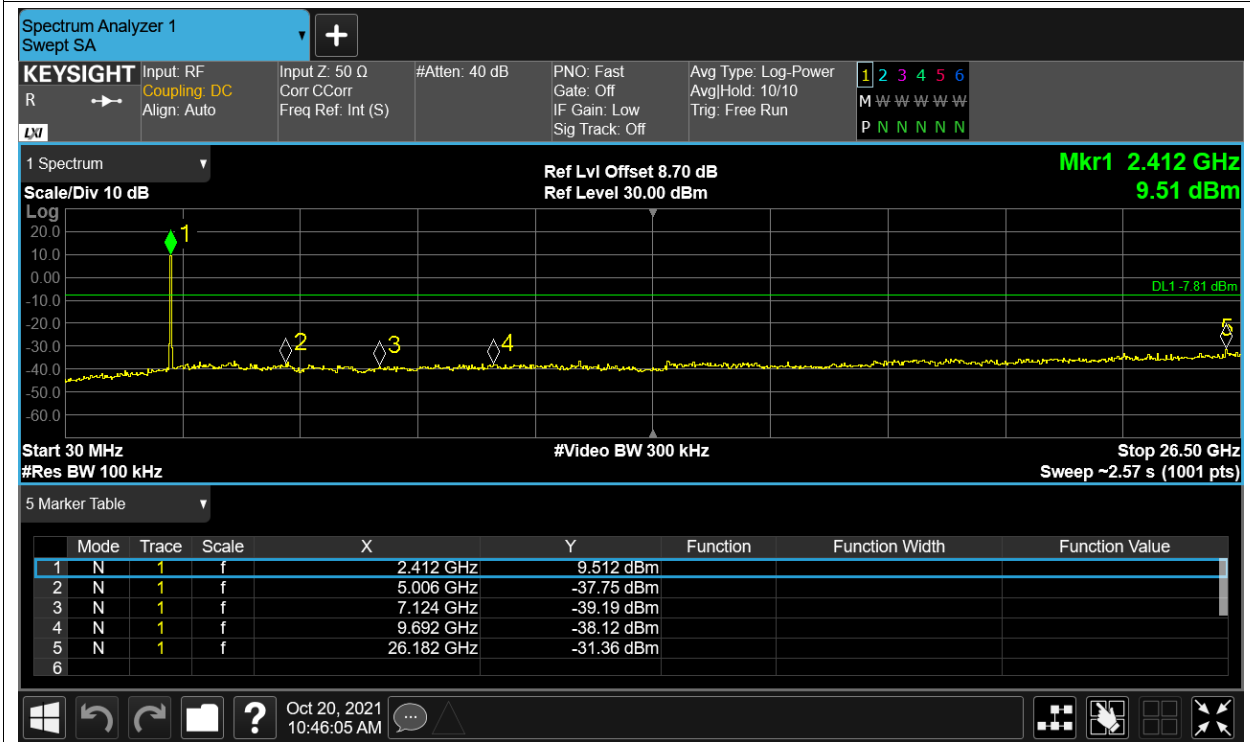

Tx. Spurious NVNT 2.4G-20M-16QAM 2437.5MHz Ant2 Ref

Tx. Spurious NVNT 2.4G-20M-16QAM 2437.5MHz Ant2 Emission

Tx. Spurious NVNT 2.4G-20M-16QAM 2462.5MHz Ant1 Ref

Tx. Spurious NVNT 2.4G-20M-16QAM 2462.5MHz Ant1 Emission

Tx. Spurious NVNT 2.4G-20M-16QAM 2462.5MHz Ant2 Ref

Tx. Spurious NVNT 2.4G-20M-16QAM 2462.5MHz Ant2 Emission

Tx. Spurious NVNT 2.4G-20M-QPSK 2412.5MHz Ant1 Ref

Tx. Spurious NVNT 2.4G-20M-QPSK 2412.5MHz Ant1 Emission

Tx. Spurious NVNT 2.4G-20M-QPSK 2412.5MHz Ant2 Ref

Tx. Spurious NVNT 2.4G-20M-QPSK 2412.5MHz Ant2 Emission

Tx. Spurious NVNT 2.4G-20M-QPSK 2437.5MHz Ant1 Ref

Tx. Spurious NVNT 2.4G-20M-QPSK 2437.5MHz Ant1 Emission

Tx. Spurious NVNT 2.4G-20M-QPSK 2437.5MHz Ant2 Ref

Tx. Spurious NVNT 2.4G-20M-QPSK 2437.5MHz Ant2 Emission

Tx. Spurious NVNT 2.4G-20M-QPSK 2462.5MHz Ant1 Ref

Tx. Spurious NVNT 2.4G-20M-QPSK 2462.5MHz Ant1 Emission