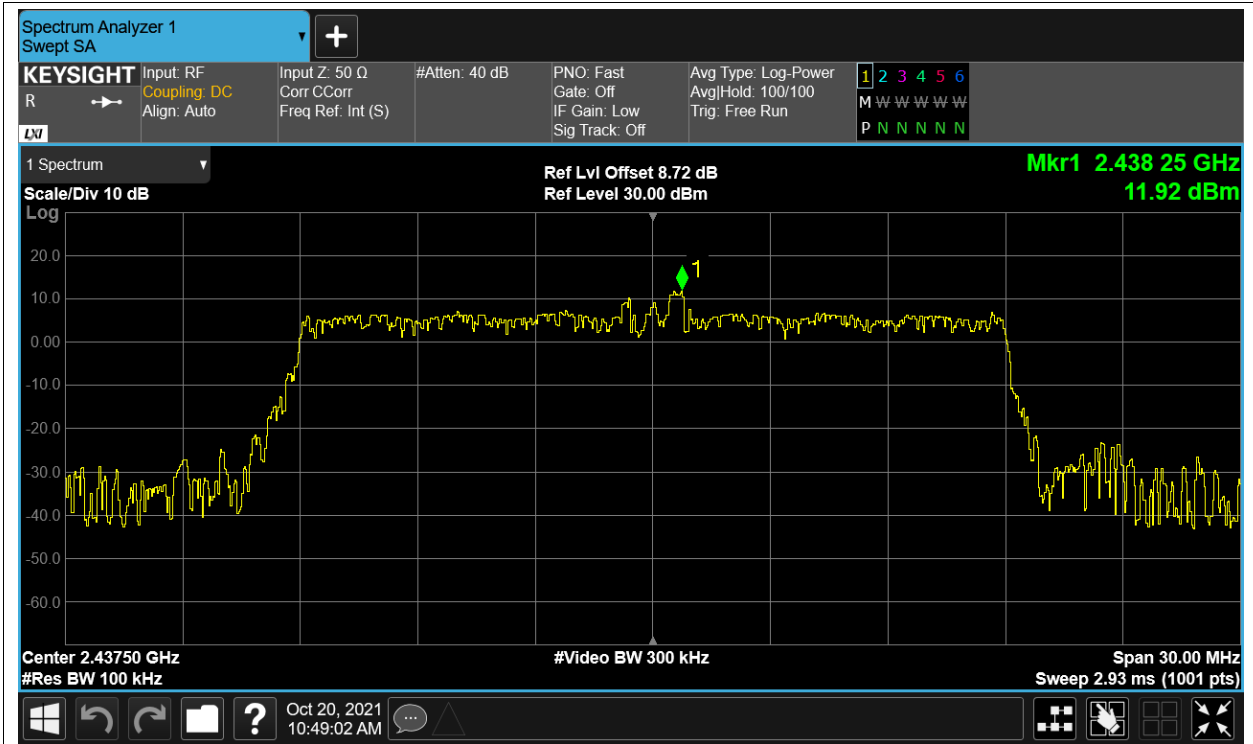

Tx. Spurious NVNT 2.4G-20M-16QAM 2437.5MHz Ant2 Ref

Tx. Spurious NVNT 2.4G-20M-16QAM 2437.5MHz Ant2 Emission

Tx. Spurious NVNT 2.4G-20M-16QAM 2462.5MHz Ant1 Ref

Tx. Spurious NVNT 2.4G-20M-16QAM 2462.5MHz Ant1 Emission

Tx. Spurious NVNT 2.4G-20M-16QAM 2462.5MHz Ant2 Ref

Tx. Spurious NVNT 2.4G-20M-16QAM 2462.5MHz Ant2 Emission

Tx. Spurious NVNT 2.4G-20M-QPSK 2412.5MHz Ant1 Ref

Tx. Spurious NVNT 2.4G-20M-QPSK 2412.5MHz Ant1 Emission

Tx. Spurious NVNT 2.4G-20M-QPSK 2412.5MHz Ant2 Ref

Tx. Spurious NVNT 2.4G-20M-QPSK 2412.5MHz Ant2 Emission

Tx. Spurious NVNT 2.4G-20M-QPSK 2437.5MHz Ant1 Ref

Tx. Spurious NVNT 2.4G-20M-QPSK 2437.5MHz Ant1 Emission

Tx. Spurious NVNT 2.4G-20M-QPSK 2437.5MHz Ant2 Ref

Tx. Spurious NVNT 2.4G-20M-QPSK 2437.5MHz Ant2 Emission

Tx. Spurious NVNT 2.4G-20M-QPSK 2462.5MHz Ant1 Ref

Tx. Spurious NVNT 2.4G-20M-QPSK 2462.5MHz Ant1 Emission