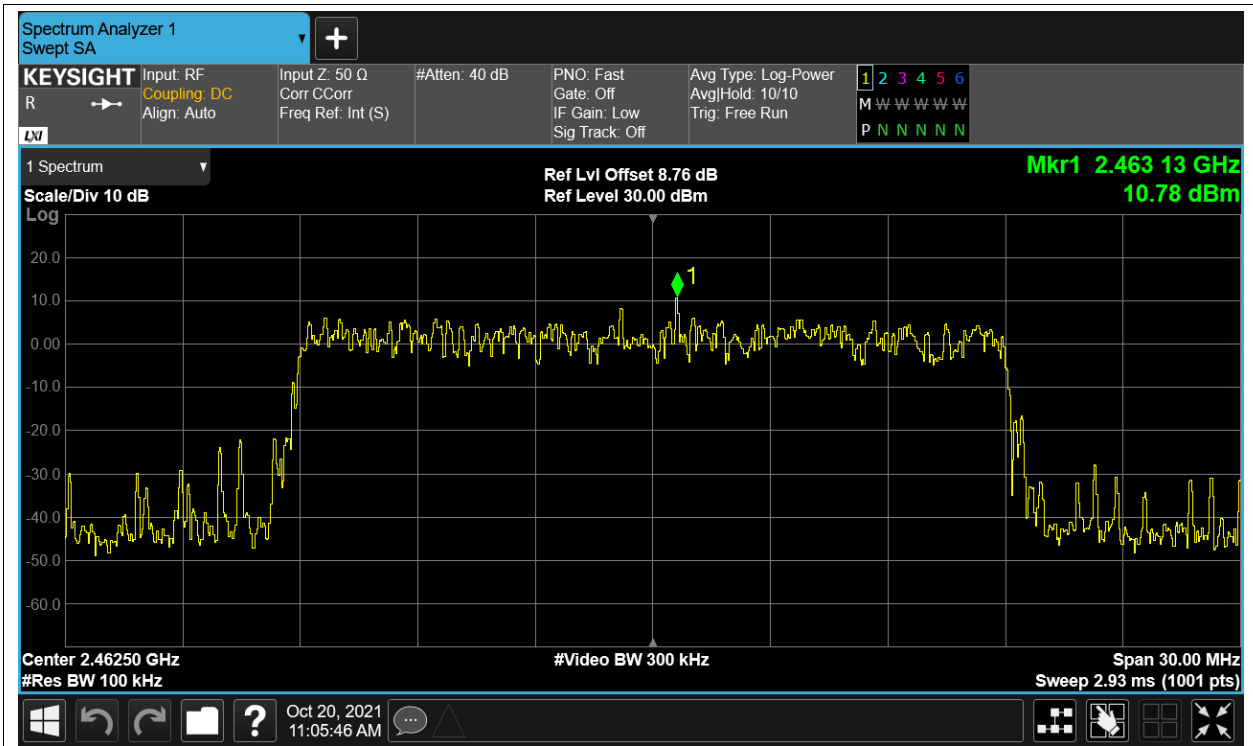

Tx. Spurious NVNT 2.4G-20M-16QAM 2412.5MHz Ant2 Ref

Tx. Spurious NVNT 2.4G-20M-16QAM 2412.5MHz Ant2 Emission

Tx. Spurious NVNT 2.4G-20M-16QAM 2437.5MHz Ant1 Ref

Tx. Spurious NVNT 2.4G-20M-16QAM 2437.5MHz Ant1 Emission

Tx. Spurious NVNT 2.4G-20M-16QAM 2437.5MHz Ant2 Ref

Tx. Spurious NVNT 2.4G-20M-16QAM 2437.5MHz Ant2 Emission

Tx. Spurious NVNT 2.4G-20M-16QAM 2462.5MHz Ant1 Ref

Tx. Spurious NVNT 2.4G-20M-16QAM 2462.5MHz Ant1 Emission

Tx. Spurious NVNT 2.4G-20M-16QAM 2462.5MHz Ant2 Ref

Tx. Spurious NVNT 2.4G-20M-16QAM 2462.5MHz Ant2 Emission

Tx. Spurious NVNT 2.4G-20M-QPSK 2412.5MHz Ant1 Ref

Tx. Spurious NVNT 2.4G-20M-QPSK 2412.5MHz Ant1 Emission