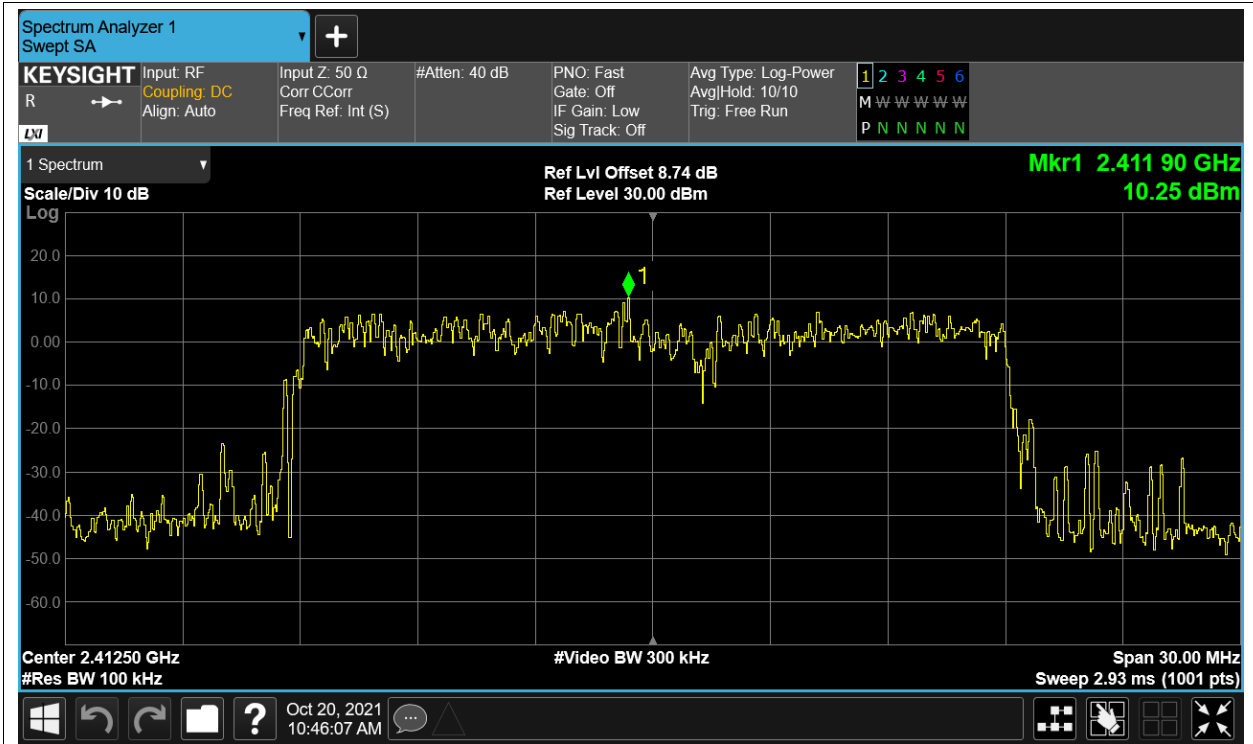

Tx. Spurious NVNT 2.4G-20M-16QAM 2437.5MHz Ant2 Ref

Tx. Spurious NVNT 2.4G-20M-16QAM 2437.5MHz Ant2 Emission

Tx. Spurious NVNT 2.4G-20M-16QAM 2462.5MHz Ant1 Ref

Tx. Spurious NVNT 2.4G-20M-16QAM 2462.5MHz Ant1 Emission

Tx. Spurious NVNT 2.4G-20M-16QAM 2462.5MHz Ant2 Ref

Tx. Spurious NVNT 2.4G-20M-16QAM 2462.5MHz Ant2 Emission

Tx. Spurious NVNT 2.4G-20M-QPSK 2412.5MHz Ant1 Ref

Tx. Spurious NVNT 2.4G-20M-QPSK 2412.5MHz Ant1 Emission

Tx. Spurious NVNT 2.4G-20M-QPSK 2412.5MHz Ant2 Ref

Tx. Spurious NVNT 2.4G-20M-QPSK 2412.5MHz Ant2 Emission

Tx. Spurious NVNT 2.4G-20M-QPSK 2437.5MHz Ant1 Ref

Tx. Spurious NVNT 2.4G-20M-QPSK 2437.5MHz Ant1 Emission

Tx. Spurious NVNT 2.4G-20M-QPSK 2437.5MHz Ant2 Ref

Tx. Spurious NVNT 2.4G-20M-QPSK 2437.5MHz Ant2 Emission

Tx. Spurious NVNT 2.4G-20M-QPSK 2462.5MHz Ant1 Ref

Tx. Spurious NVNT 2.4G-20M-QPSK 2462.5MHz Ant1 Emission