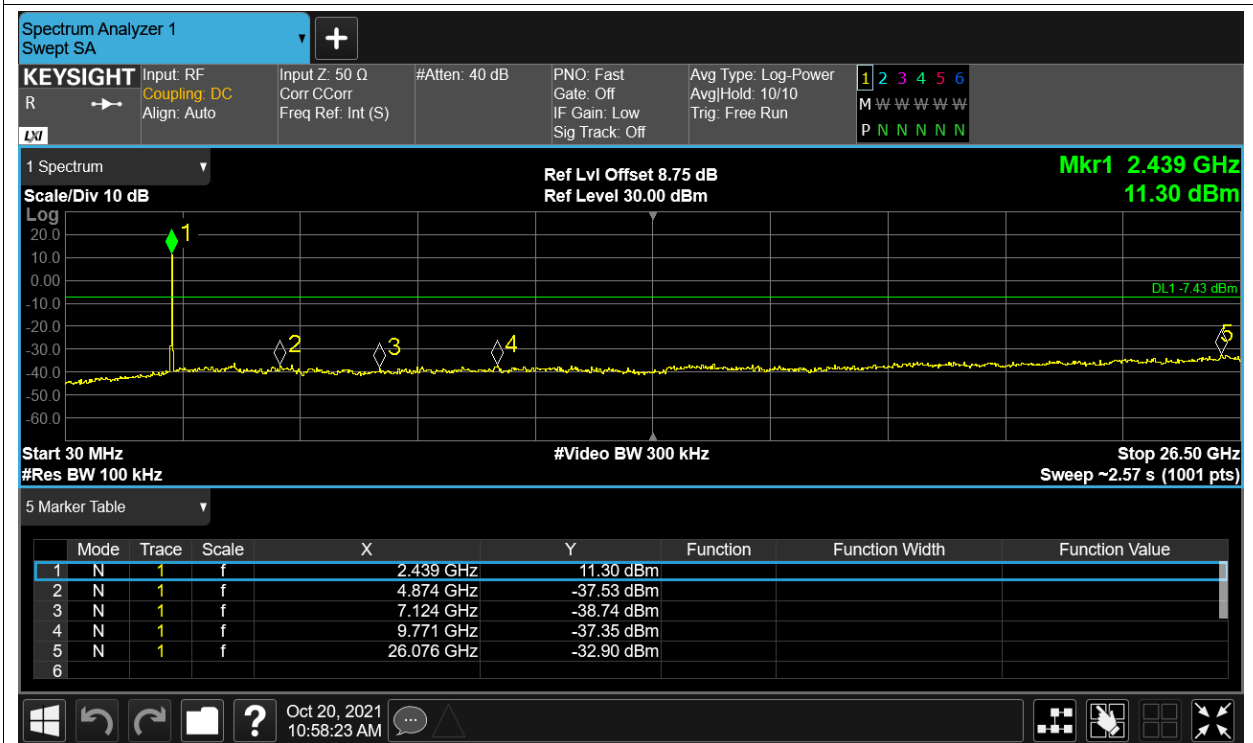

Tx. Spurious NVNT 2.4G-10M-QPSK 2471.5MHz Ant2 Ref

Tx. Spurious NVNT 2.4G-10M-QPSK 2471.5MHz Ant2 Emission

Tx. Spurious NVNT 2.4G-20M-16QAM 2412.5MHz Ant1 Ref

Tx. Spurious NVNT 2.4G-20M-16QAM 2412.5MHz Ant1 Emission

Tx. Spurious NVNT 2.4G-20M-16QAM 2412.5MHz Ant2 Ref

Tx. Spurious NVNT 2.4G-20M-16QAM 2412.5MHz Ant2 Emission

Tx. Spurious NVNT 2.4G-20M-16QAM 2437.5MHz Ant1 Ref

Tx. Spurious NVNT 2.4G-20M-16QAM 2437.5MHz Ant1 Emission

Tx. Spurious NVNT 2.4G-20M-16QAM 2437.5MHz Ant2 Ref

Tx. Spurious NVNT 2.4G-20M-16QAM 2437.5MHz Ant2 Emission

Tx. Spurious NVNT 2.4G-20M-16QAM 2462.5MHz Ant1 Ref

Tx. Spurious NVNT 2.4G-20M-16QAM 2462.5MHz Ant1 Emission

Tx. Spurious NVNT 2.4G-20M-16QAM 2462.5MHz Ant2 Ref

Tx. Spurious NVNT 2.4G-20M-16QAM 2462.5MHz Ant2 Emission

Tx. Spurious NVNT 2.4G-20M-QPSK 2412.5MHz Ant1 Ref

Tx. Spurious NVNT 2.4G-20M-QPSK 2412.5MHz Ant1 Emission