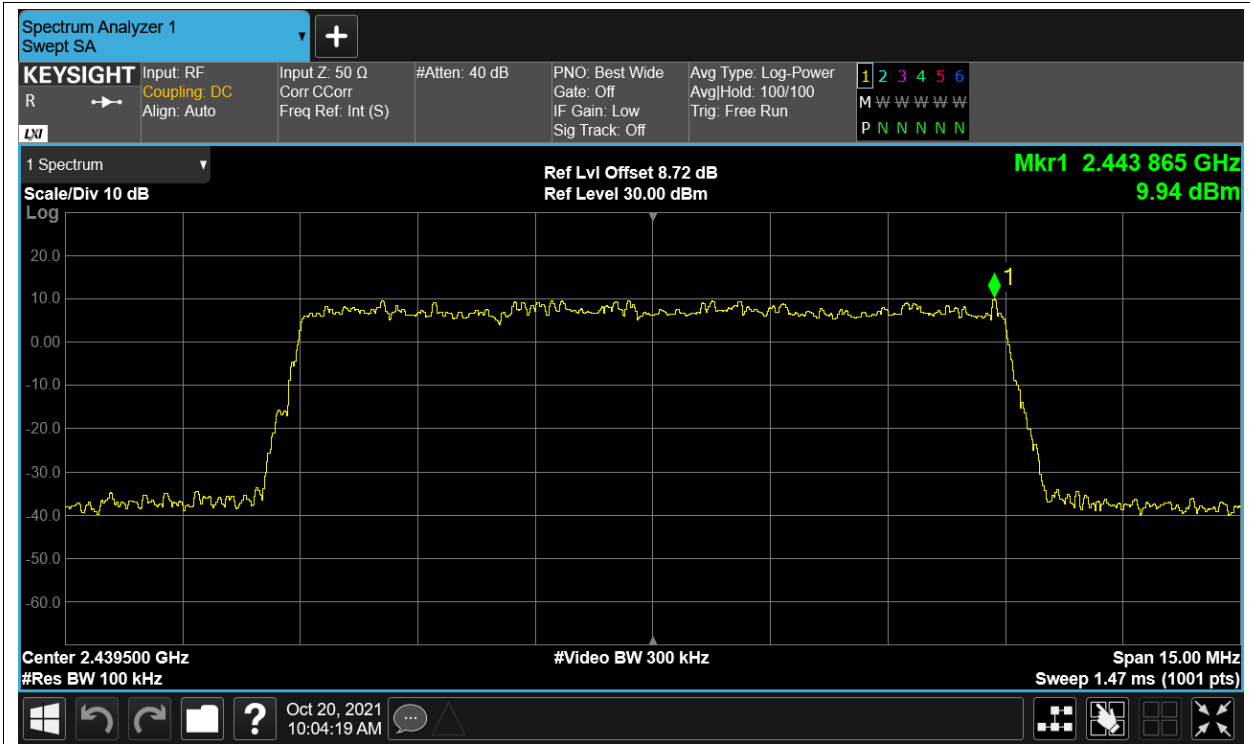

Tx. Spurious NVNT 2.4G-1.4M-QPSK 2475.5MHz Ant2 Ref

Tx. Spurious NVNT 2.4G-1.4M-QPSK 2475.5MHz Ant2 Emission

Tx. Spurious NVNT 2.4G-10M-16QAM 2407.5MHz Ant1 Ref

Tx. Spurious NVNT 2.4G-10M-16QAM 2407.5MHz Ant1 Emission

Tx. Spurious NVNT 2.4G-10M-16QAM 2407.5MHz Ant2 Ref

Tx. Spurious NVNT 2.4G-10M-16QAM 2407.5MHz Ant2 Emission

Tx. Spurious NVNT 2.4G-10M-16QAM 2439.5MHz Ant1 Ref

Tx. Spurious NVNT 2.4G-10M-16QAM 2439.5MHz Ant1 Emission