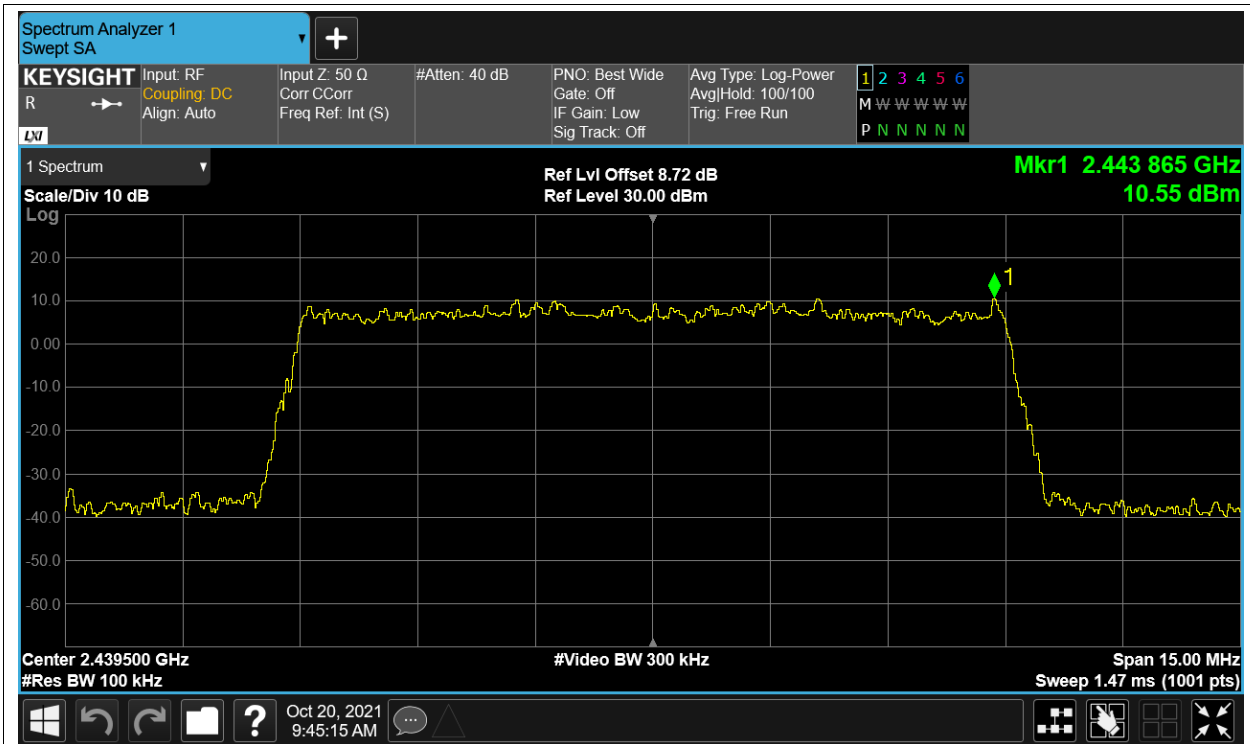

Tx. Spurious NVNT 2.4G-10M-16QAM 2439.5MHz Ant2 Ref

Tx. Spurious NVNT 2.4G-10M-16QAM 2439.5MHz Ant2 Emission

Tx. Spurious NVNT 2.4G-10M-16QAM 2471.5MHz Ant1 Ref

Tx. Spurious NVNT 2.4G-10M-16QAM 2471.5MHz Ant1 Emission

Tx. Spurious NVNT 2.4G-10M-16QAM 2471.5MHz Ant2 Ref

Tx. Spurious NVNT 2.4G-10M-16QAM 2471.5MHz Ant2 Emission

Tx. Spurious NVNT 2.4G-10M-QPSK 2407.5MHz Ant1 Ref

Tx. Spurious NVNT 2.4G-10M-QPSK 2407.5MHz Ant1 Emission

Tx. Spurious NVNT 2.4G-10M-QPSK 2407.5MHz Ant2 Ref

Tx. Spurious NVNT 2.4G-10M-QPSK 2407.5MHz Ant2 Emission

Tx. Spurious NVNT 2.4G-10M-QPSK 2439.5MHz Ant1 Ref

Tx. Spurious NVNT 2.4G-10M-QPSK 2439.5MHz Ant1 Emission