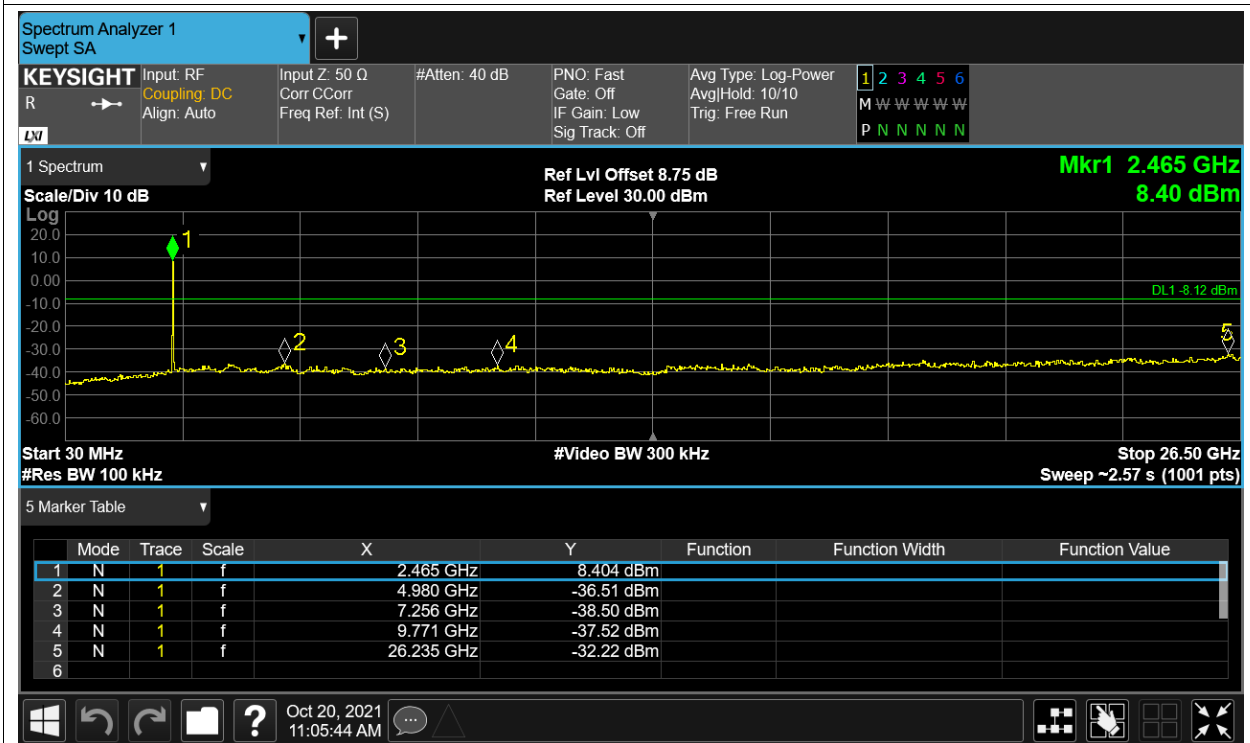

Tx. Spurious NVNT 2.4G-20M-16QAM 2412.5MHz Ant2 Ref

Tx. Spurious NVNT 2.4G-20M-16QAM 2412.5MHz Ant2 Emission

Tx. Spurious NVNT 2.4G-20M-16QAM 2437.5MHz Ant1 Ref

Tx. Spurious NVNT 2.4G-20M-16QAM 2437.5MHz Ant1 Emission

Tx. Spurious NVNT 2.4G-20M-16QAM 2437.5MHz Ant2 Ref

Tx. Spurious NVNT 2.4G-20M-16QAM 2437.5MHz Ant2 Emission

Tx. Spurious NVNT 2.4G-20M-16QAM 2462.5MHz Ant1 Ref

Tx. Spurious NVNT 2.4G-20M-16QAM 2462.5MHz Ant1 Emission

Tx. Spurious NVNT 2.4G-20M-16QAM 2462.5MHz Ant2 Ref

Tx. Spurious NVNT 2.4G-20M-16QAM 2462.5MHz Ant2 Emission

Tx. Spurious NVNT 2.4G-20M-QPSK 2412.5MHz Ant1 Ref

Tx. Spurious NVNT 2.4G-20M-QPSK 2412.5MHz Ant1 Emission

Tx. Spurious NVNT 2.4G-20M-QPSK 2412.5MHz Ant2 Ref

Tx. Spurious NVNT 2.4G-20M-QPSK 2412.5MHz Ant2 Emission

Tx. Spurious NVNT 2.4G-20M-QPSK 2437.5MHz Ant1 Ref

Tx. Spurious NVNT 2.4G-20M-QPSK 2437.5MHz Ant1 Emission