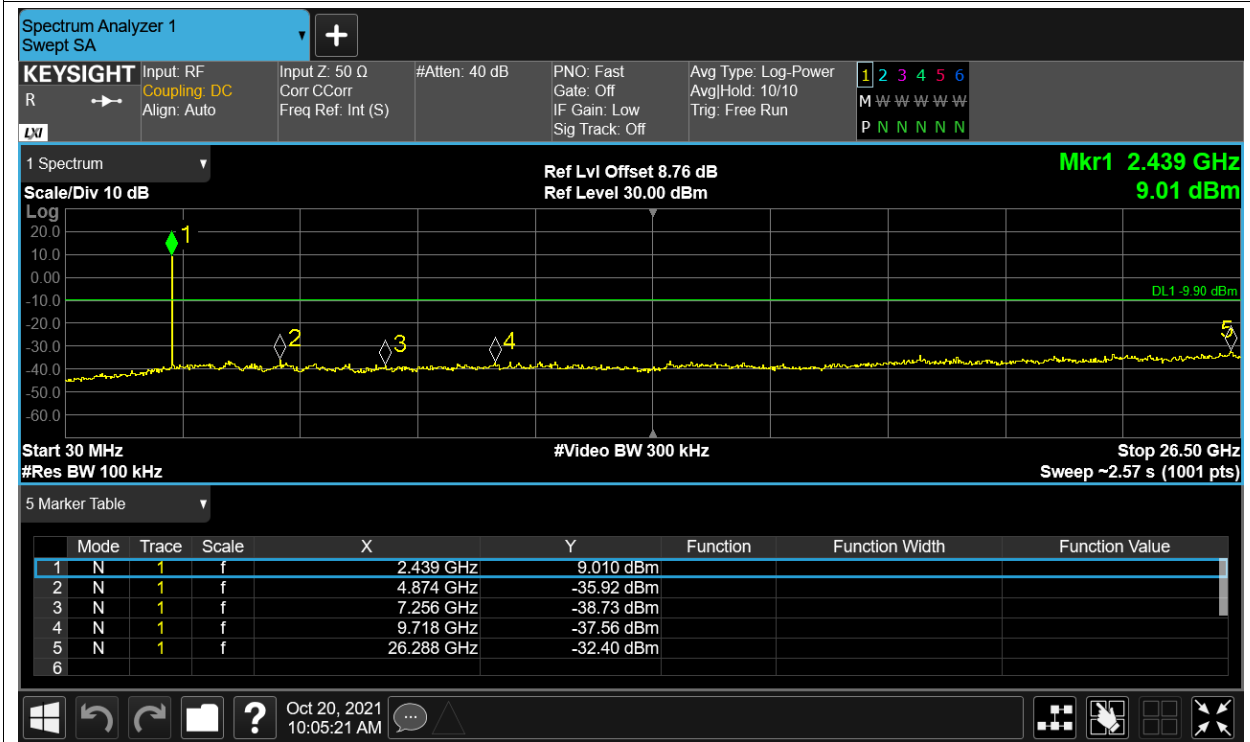

Tx. Spurious NVNT 2.4G-1.4M-QPSK 2475.5MHz Ant2 Ref

Tx. Spurious NVNT 2.4G-1.4M-QPSK 2475.5MHz Ant2 Emission

Tx. Spurious NVNT 2.4G-10M-16QAM 2407.5MHz Ant1 Ref

Tx. Spurious NVNT 2.4G-10M-16QAM 2407.5MHz Ant1 Emission

Tx. Spurious NVNT 2.4G-10M-16QAM 2407.5MHz Ant2 Ref

Tx. Spurious NVNT 2.4G-10M-16QAM 2407.5MHz Ant2 Emission

Tx. Spurious NVNT 2.4G-10M-16QAM 2439.5MHz Ant1 Ref

Tx. Spurious NVNT 2.4G-10M-16QAM 2439.5MHz Ant1 Emission

Tx. Spurious NVNT 2.4G-10M-16QAM 2439.5MHz Ant2 Ref

Tx. Spurious NVNT 2.4G-10M-16QAM 2439.5MHz Ant2 Emission

Tx. Spurious NVNT 2.4G-10M-16QAM 2471.5MHz Ant1 Ref

Tx. Spurious NVNT 2.4G-10M-16QAM 2471.5MHz Ant1 Emission