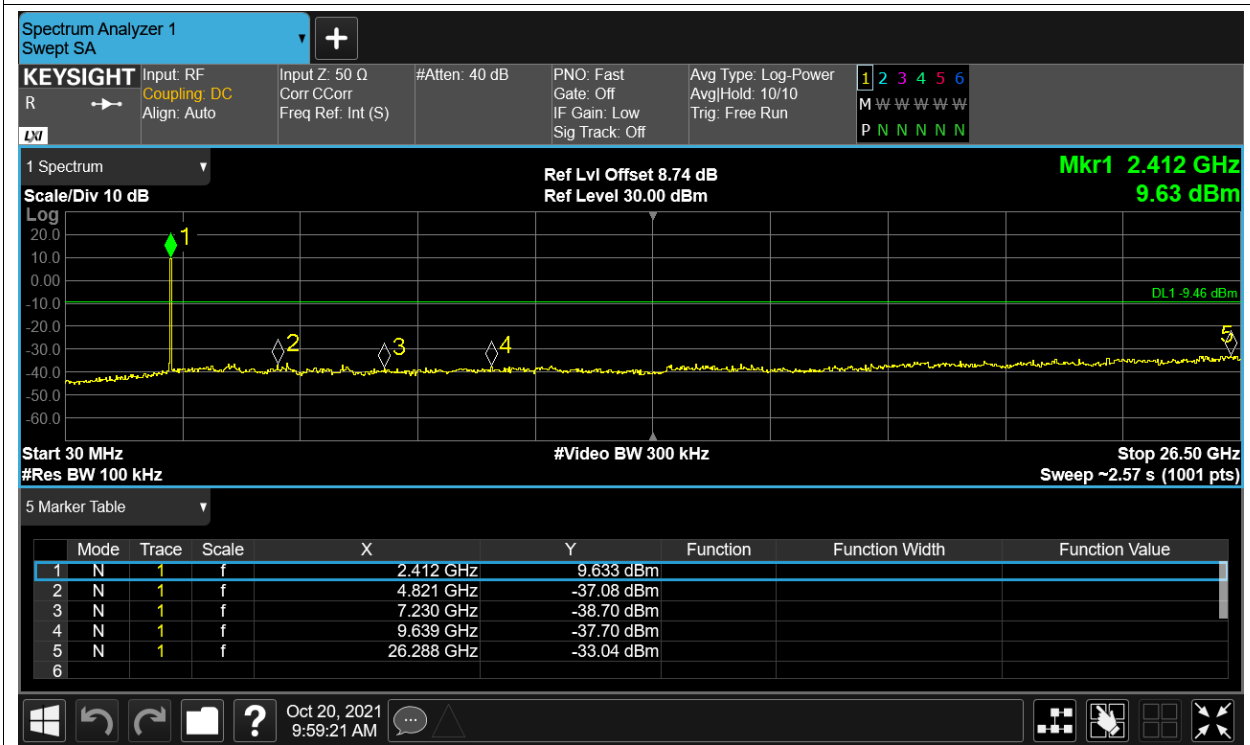

Tx. Spurious NVNT 2.4G-1.4M-QPSK 2475.5MHz Ant2 Ref

Tx. Spurious NVNT 2.4G-1.4M-QPSK 2475.5MHz Ant2 Emission

Tx. Spurious NVNT 2.4G-10M-16QAM 2407.5MHz Ant1 Ref

Tx. Spurious NVNT 2.4G-10M-16QAM 2407.5MHz Ant1 Emission

Tx. Spurious NVNT 2.4G-10M-16QAM 2407.5MHz Ant2 Ref

Tx. Spurious NVNT 2.4G-10M-16QAM 2407.5MHz Ant2 Emission

Tx. Spurious NVNT 2.4G-10M-16QAM 2439.5MHz Ant1 Ref

Tx. Spurious NVNT 2.4G-10M-16QAM 2439.5MHz Ant1 Emission