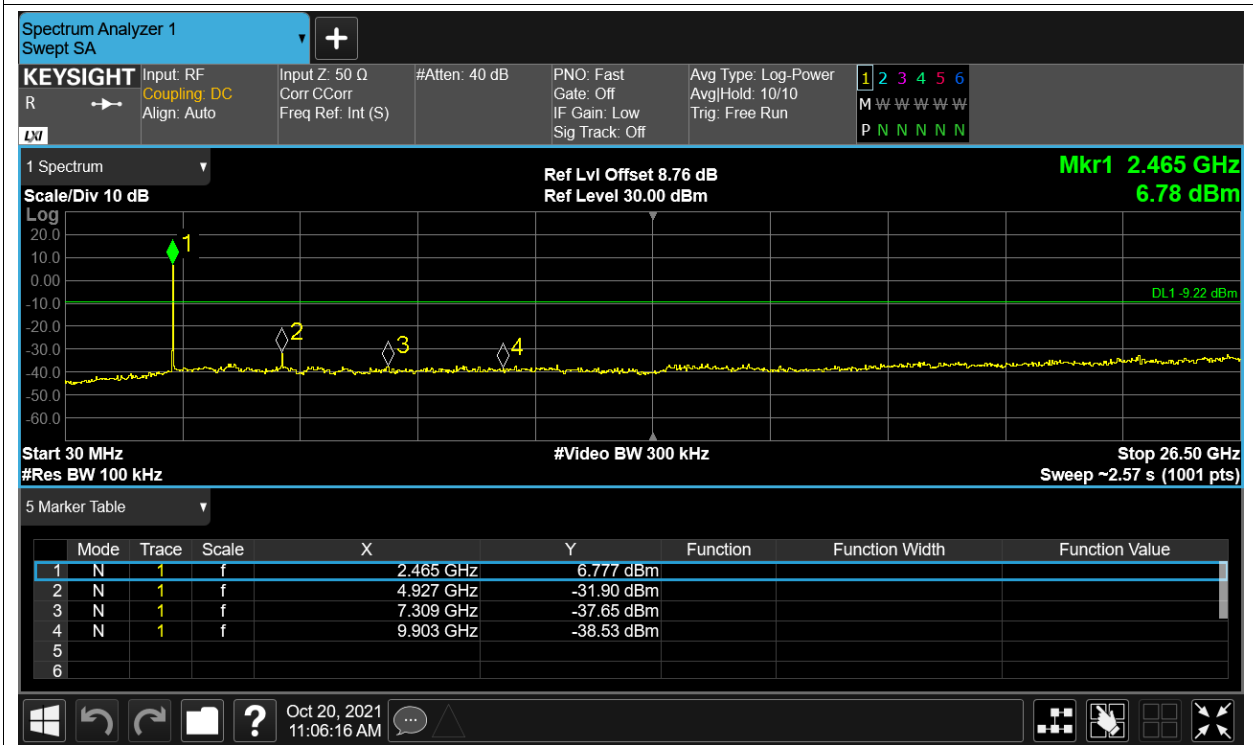

Tx. Spurious NVNT 2.4G-20M-16QAM 2412.5MHz Ant2 Ref

Tx. Spurious NVNT 2.4G-20M-16QAM 2412.5MHz Ant2 Emission

Tx. Spurious NVNT 2.4G-20M-16QAM 2437.5MHz Ant1 Ref

Tx. Spurious NVNT 2.4G-20M-16QAM 2437.5MHz Ant1 Emission

Tx. Spurious NVNT 2.4G-20M-16QAM 2437.5MHz Ant2 Ref

Tx. Spurious NVNT 2.4G-20M-16QAM 2437.5MHz Ant2 Emission

Tx. Spurious NVNT 2.4G-20M-16QAM 2462.5MHz Ant1 Ref

Tx. Spurious NVNT 2.4G-20M-16QAM 2462.5MHz Ant1 Emission

Tx. Spurious NVNT 2.4G-20M-16QAM 2462.5MHz Ant2 Ref

Tx. Spurious NVNT 2.4G-20M-16QAM 2462.5MHz Ant2 Emission

Tx. Spurious NVNT 2.4G-20M-QPSK 2412.5MHz Ant1 Ref

Tx. Spurious NVNT 2.4G-20M-QPSK 2412.5MHz Ant1 Emission

Tx. Spurious NVNT 2.4G-20M-QPSK 2412.5MHz Ant2 Ref

Tx. Spurious NVNT 2.4G-20M-QPSK 2412.5MHz Ant2 Emission

Tx. Spurious NVNT 2.4G-20M-QPSK 2437.5MHz Ant1 Ref

Tx. Spurious NVNT 2.4G-20M-QPSK 2437.5MHz Ant1 Emission