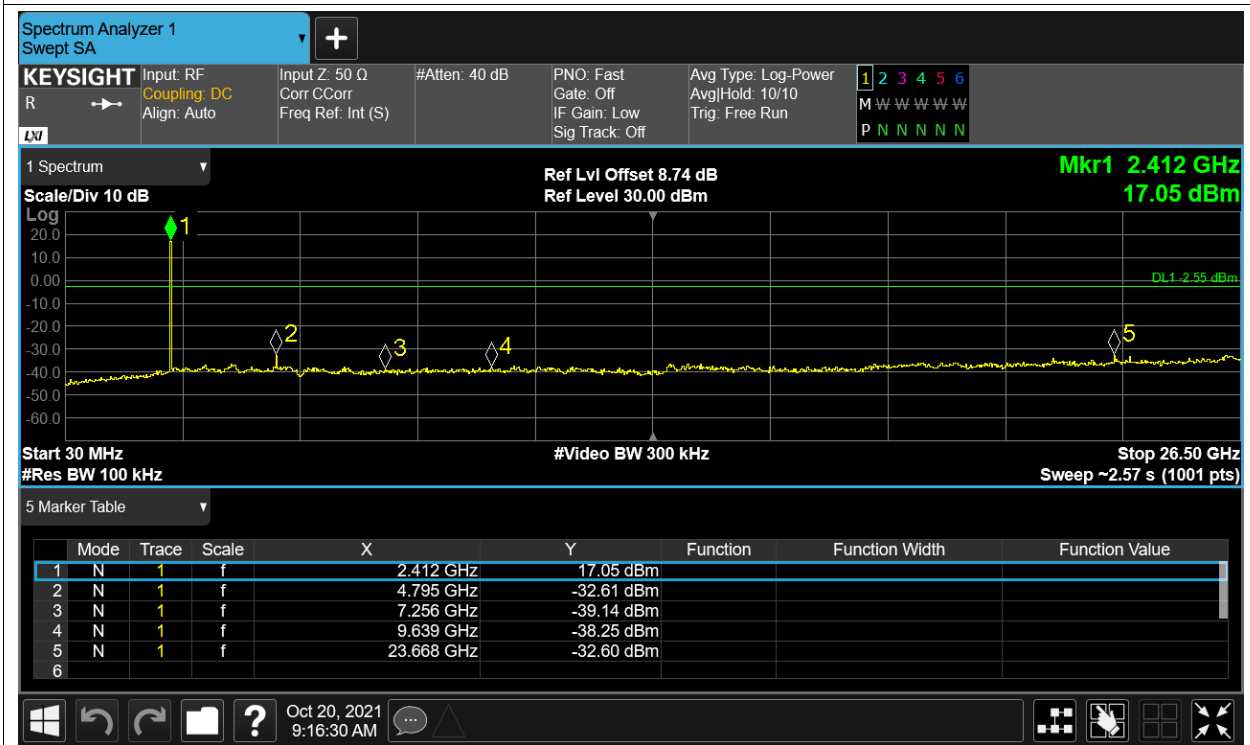

Tx. Spurious NVNT 2.4G-1.4M-16QAM 2475.5MHz Ant2 Ref

Tx. Spurious NVNT 2.4G-1.4M-16QAM 2475.5MHz Ant2 Emission

Tx. Spurious NVNT 2.4G-1.4M-QPSK 2403.5MHz Ant1 Ref

Tx. Spurious NVNT 2.4G-1.4M-QPSK 2403.5MHz Ant1 Emission

Tx. Spurious NVNT 2.4G-1.4M-QPSK 2403.5MHz Ant2 Ref

Tx. Spurious NVNT 2.4G-1.4M-QPSK 2403.5MHz Ant2 Emission

Tx. Spurious NVNT 2.4G-1.4M-QPSK 2439.5MHz Ant1 Ref

Tx. Spurious NVNT 2.4G-1.4M-QPSK 2439.5MHz Ant1 Emission