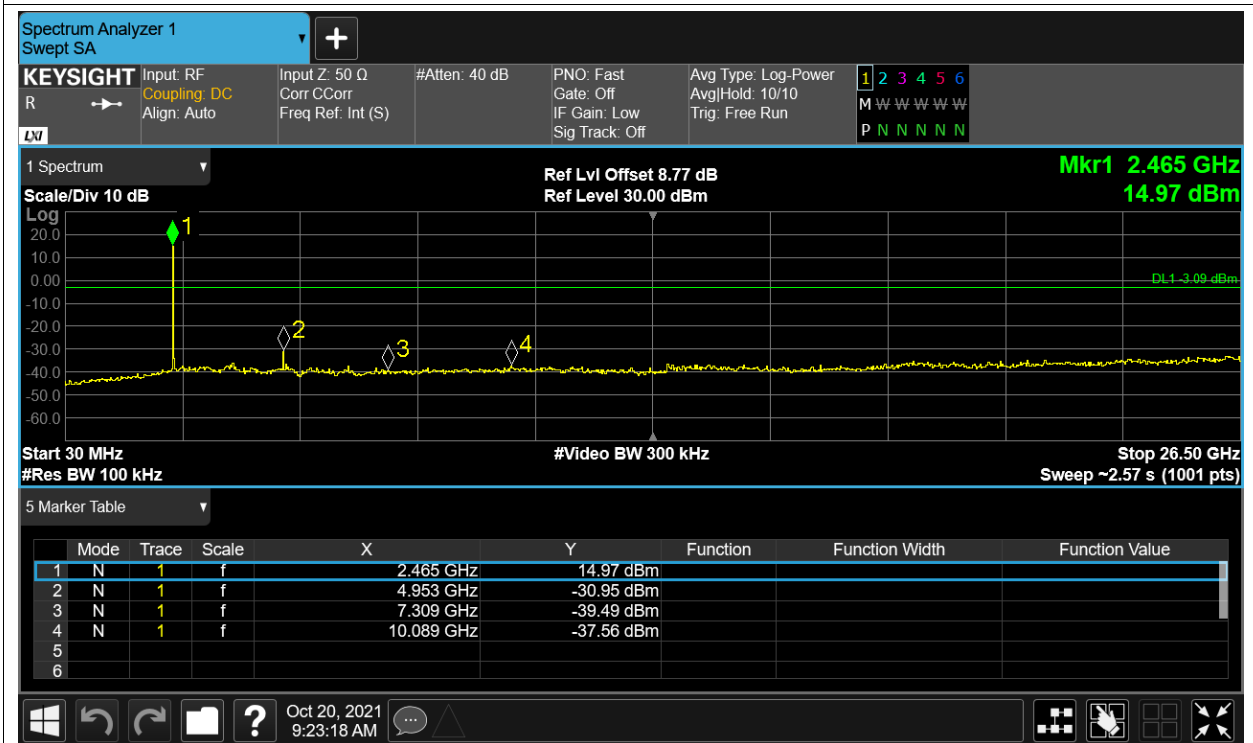

Tx. Spurious NVNT 2.4G-1.4M-QPSK 2439.5MHz Ant2 Ref

Tx. Spurious NVNT 2.4G-1.4M-QPSK 2439.5MHz Ant2 Emission

Tx. Spurious NVNT 2.4G-1.4M-QPSK 2475.5MHz Ant1 Ref

Tx. Spurious NVNT 2.4G-1.4M-QPSK 2475.5MHz Ant1 Emission

Tx. Spurious NVNT 2.4G-1.4M-QPSK 2475.5MHz Ant2 Ref

Tx. Spurious NVNT 2.4G-1.4M-QPSK 2475.5MHz Ant2 Emission

Tx. Spurious NVNT 2.4G-10M-16QAM 2407.5MHz Ant1 Ref

Tx. Spurious NVNT 2.4G-10M-16QAM 2407.5MHz Ant1 Emission