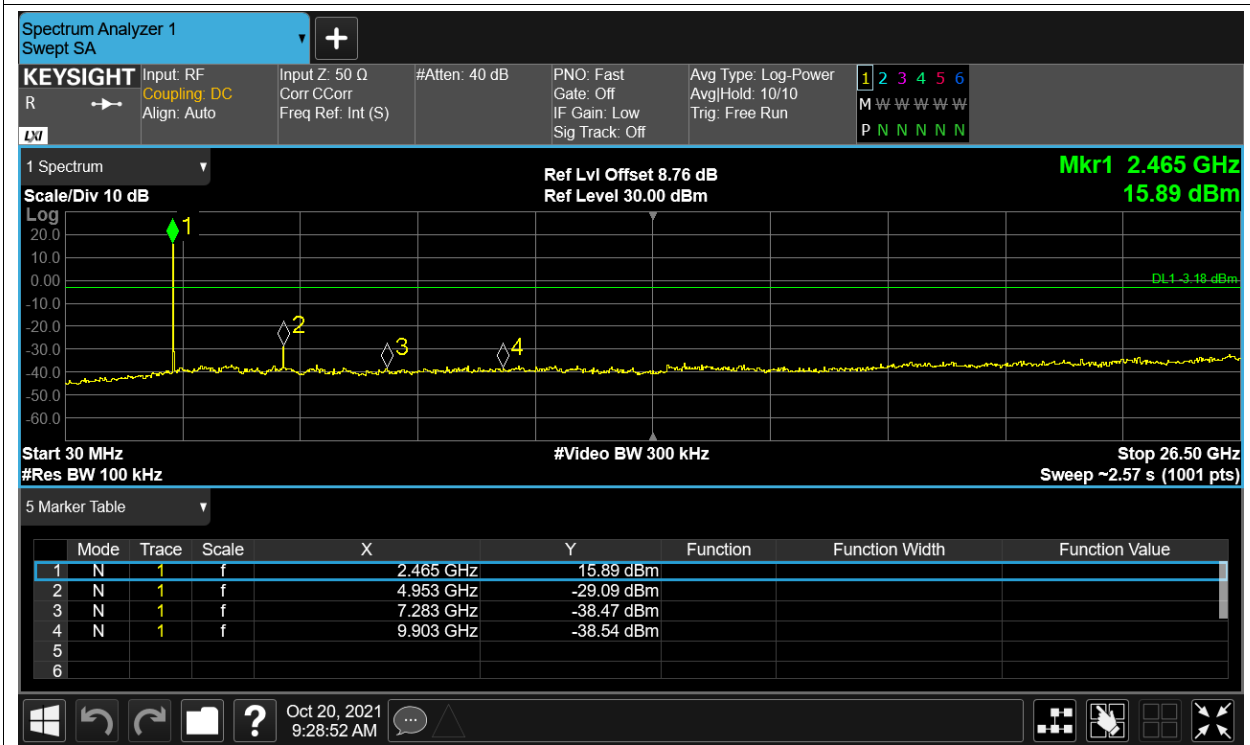

Tx. Spurious NVNT 2.4G-1.4M-16QAM 2439.5MHz Ant2 Ref

Tx. Spurious NVNT 2.4G-1.4M-16QAM 2439.5MHz Ant2 Emission

Tx. Spurious NVNT 2.4G-1.4M-16QAM 2475.5MHz Ant1 Ref

Tx. Spurious NVNT 2.4G-1.4M-16QAM 2475.5MHz Ant1 Emission

Tx. Spurious NVNT 2.4G-1.4M-16QAM 2475.5MHz Ant2 Ref

Tx. Spurious NVNT 2.4G-1.4M-16QAM 2475.5MHz Ant2 Emission

Tx. Spurious NVNT 2.4G-1.4M-QPSK 2403.5MHz Ant1 Ref

Tx. Spurious NVNT 2.4G-1.4M-QPSK 2403.5MHz Ant1 Emission