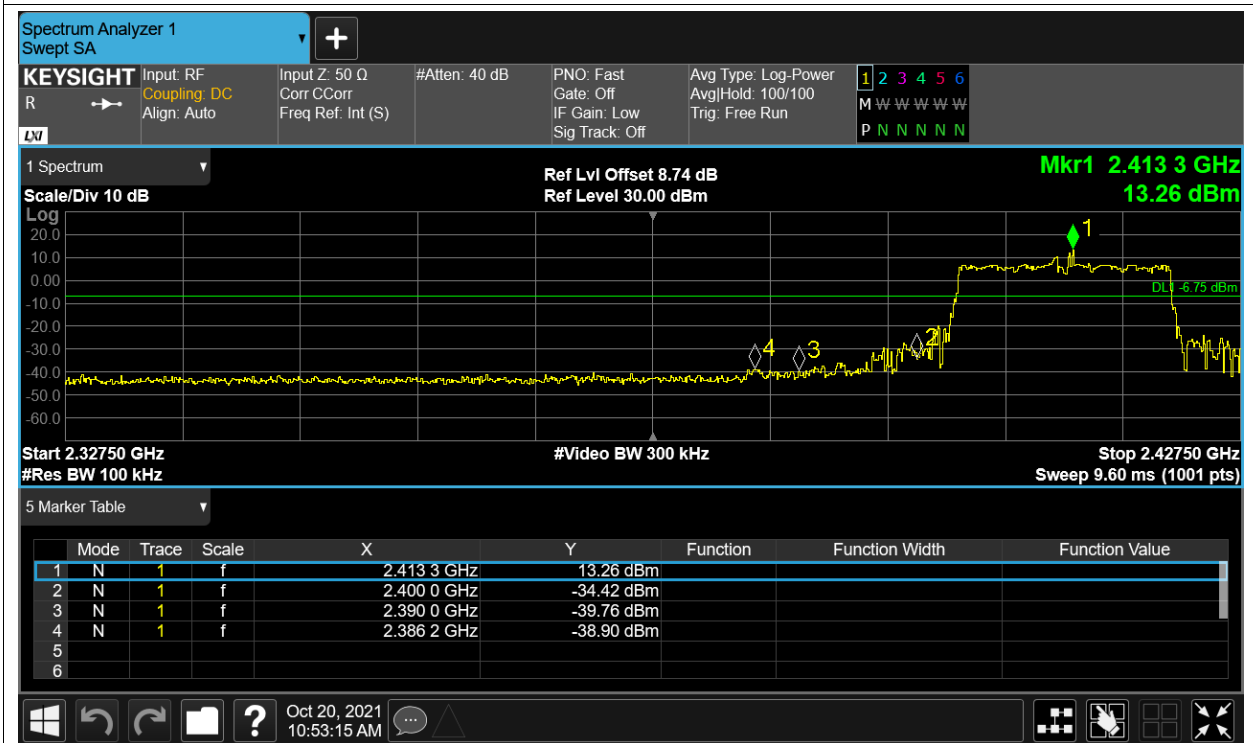

Band Edge NVNT 2.4G-20M-16QAM 2412.5MHz Ant2 Emission