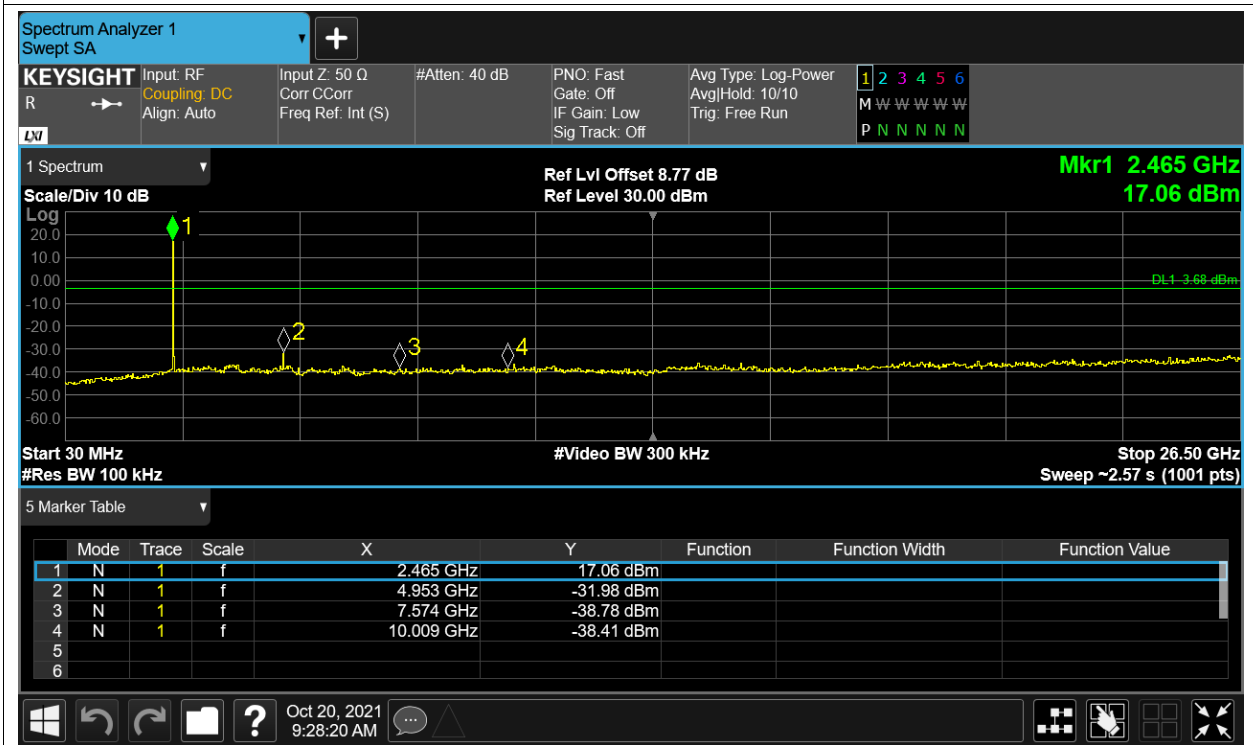

Tx. Spurious NVNT 2.4G-1.4M-16QAM 2439.5MHz Ant2 Ref

Tx. Spurious NVNT 2.4G-1.4M-16QAM 2439.5MHz Ant2 Emission

Tx. Spurious NVNT 2.4G-1.4M-16QAM 2475.5MHz Ant1 Ref

Tx. Spurious NVNT 2.4G-1.4M-16QAM 2475.5MHz Ant1 Emission

Tx. Spurious NVNT 2.4G-1.4M-16QAM 2475.5MHz Ant2 Ref

Tx. Spurious NVNT 2.4G-1.4M-16QAM 2475.5MHz Ant2 Emission

Tx. Spurious NVNT 2.4G-1.4M-QPSK 2403.5MHz Ant1 Ref

Tx. Spurious NVNT 2.4G-1.4M-QPSK 2403.5MHz Ant1 Emission