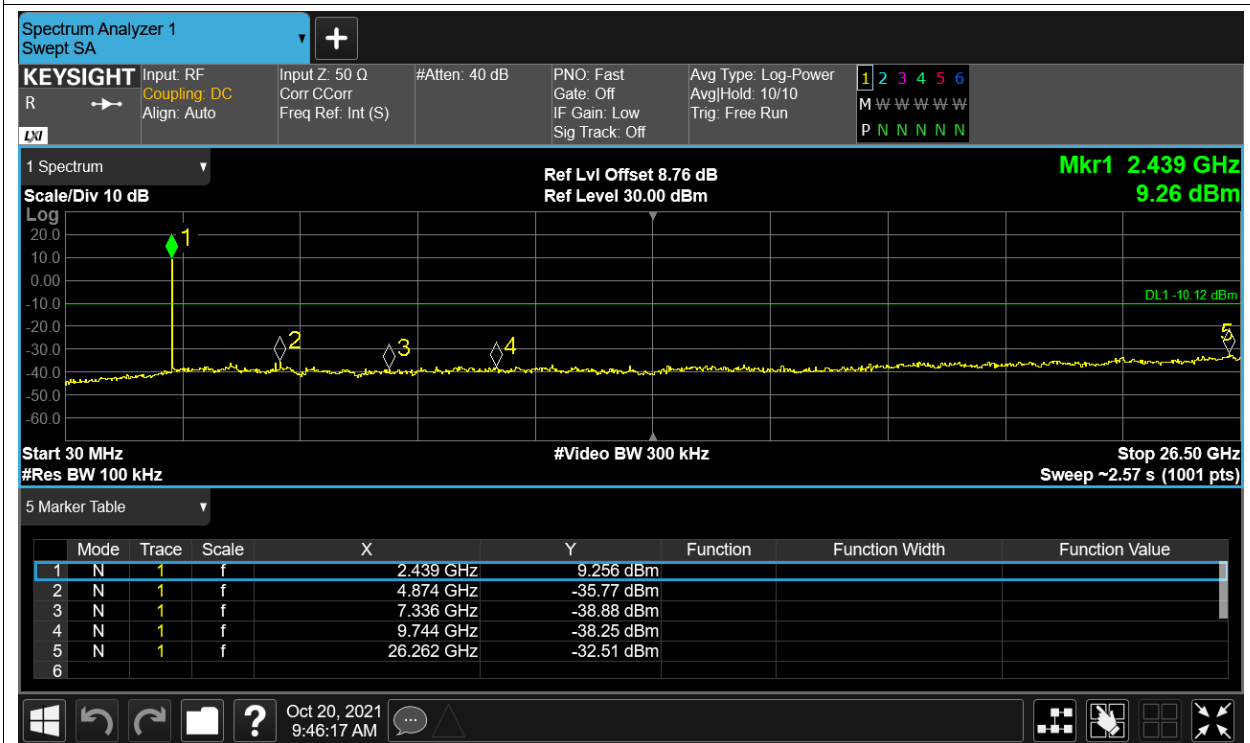

Tx. Spurious NVNT 2.4G-10M-16QAM 2471.5MHz Ant2 Ref

Tx. Spurious NVNT 2.4G-10M-16QAM 2471.5MHz Ant2 Emission

Tx. Spurious NVNT 2.4G-10M-QPSK 2407.5MHz Ant1 Ref

Tx. Spurious NVNT 2.4G-10M-QPSK 2407.5MHz Ant1 Emission

Tx. Spurious NVNT 2.4G-10M-QPSK 2407.5MHz Ant2 Ref

Tx. Spurious NVNT 2.4G-10M-QPSK 2407.5MHz Ant2 Emission

Tx. Spurious NVNT 2.4G-10M-QPSK 2439.5MHz Ant1 Ref

Tx. Spurious NVNT 2.4G-10M-QPSK 2439.5MHz Ant1 Emission

Tx. Spurious NVNT 2.4G-10M-QPSK 2439.5MHz Ant2 Ref

Tx. Spurious NVNT 2.4G-10M-QPSK 2439.5MHz Ant2 Emission

Tx. Spurious NVNT 2.4G-10M-QPSK 2471.5MHz Ant1 Ref

Tx. Spurious NVNT 2.4G-10M-QPSK 2471.5MHz Ant1 Emission