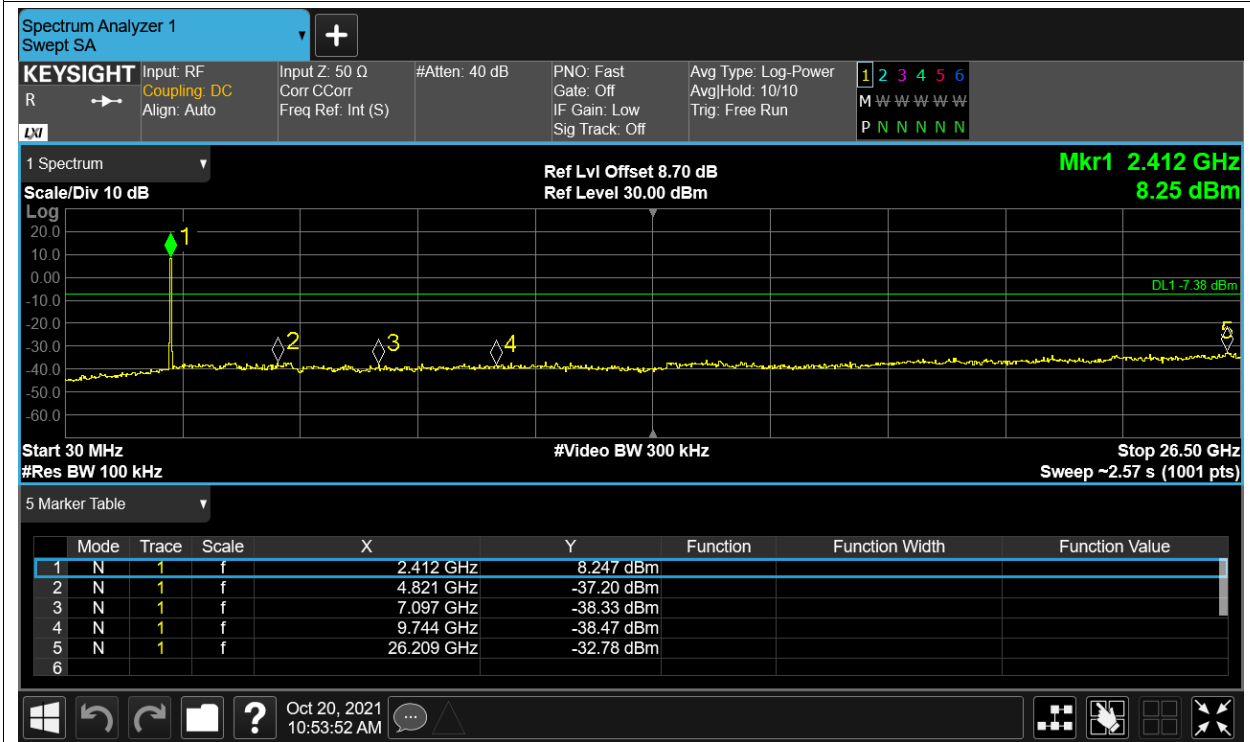

Tx. Spurious NVNT 2.4G-10M-QPSK 2439.5MHz Ant2 Ref

Tx. Spurious NVNT 2.4G-10M-QPSK 2439.5MHz Ant2 Emission

Tx. Spurious NVNT 2.4G-10M-QPSK 2471.5MHz Ant1 Ref

Tx. Spurious NVNT 2.4G-10M-QPSK 2471.5MHz Ant1 Emission

Tx. Spurious NVNT 2.4G-10M-QPSK 2471.5MHz Ant2 Ref

Tx. Spurious NVNT 2.4G-10M-QPSK 2471.5MHz Ant2 Emission

Tx. Spurious NVNT 2.4G-20M-16QAM 2412.5MHz Ant1 Ref

Tx. Spurious NVNT 2.4G-20M-16QAM 2412.5MHz Ant1 Emission

Tx. Spurious NVNT 2.4G-20M-16QAM 2412.5MHz Ant2 Ref

Tx. Spurious NVNT 2.4G-20M-16QAM 2412.5MHz Ant2 Emission

Tx. Spurious NVNT 2.4G-20M-16QAM 2437.5MHz Ant1 Ref

Tx. Spurious NVNT 2.4G-20M-16QAM 2437.5MHz Ant1 Emission

Tx. Spurious NVNT 2.4G-20M-16QAM 2437.5MHz Ant2 Ref

Tx. Spurious NVNT 2.4G-20M-16QAM 2437.5MHz Ant2 Emission

Tx. Spurious NVNT 2.4G-20M-16QAM 2462.5MHz Ant1 Ref

Tx. Spurious NVNT 2.4G-20M-16QAM 2462.5MHz Ant1 Emission