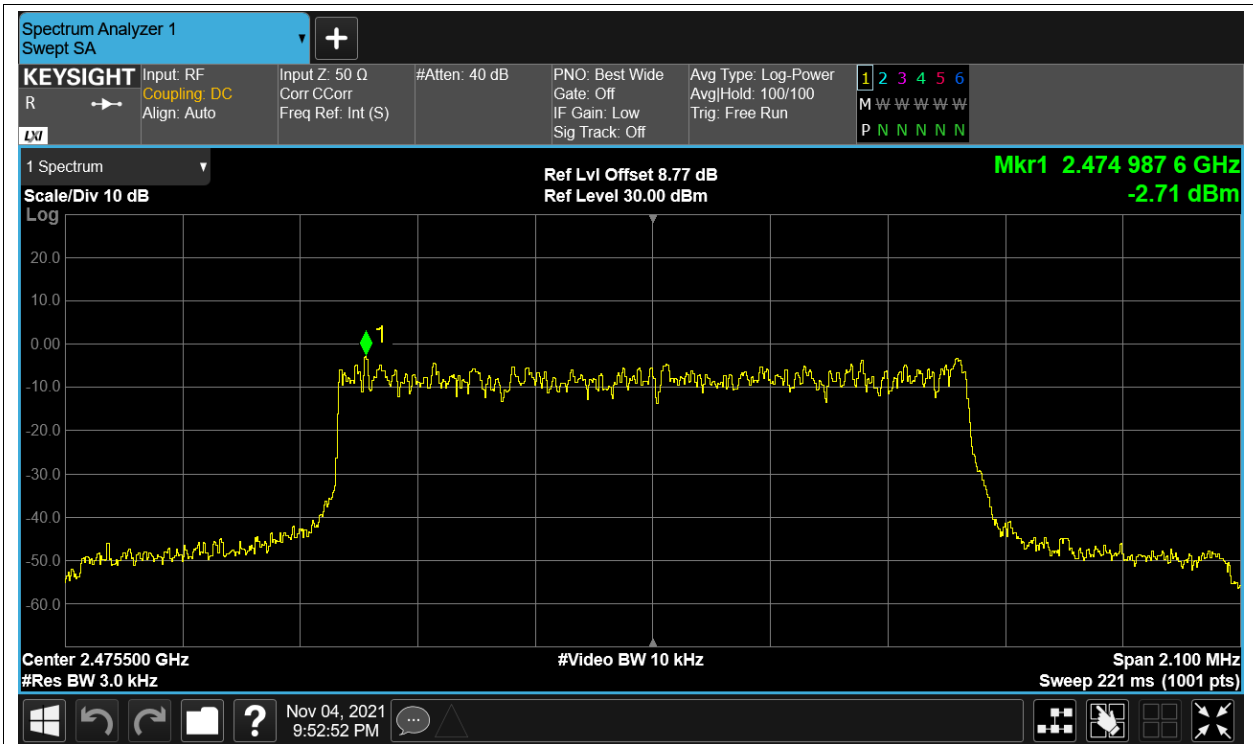

Test Graphs

PSD NVNT 2.4G-1.4M-16QAM 2403.5MHz Ant1

PSD NVNT 2.4G-1.4M-16QAM 2403.5MHz Ant2

PSD NVNT 2.4G-1.4M-16QAM 2439.5MHz Ant1

PSD NVNT 2.4G-1.4M-16QAM 2439.5MHz Ant2

PSD NVNT 2.4G-1.4M-16QAM 2475.5MHz Ant1