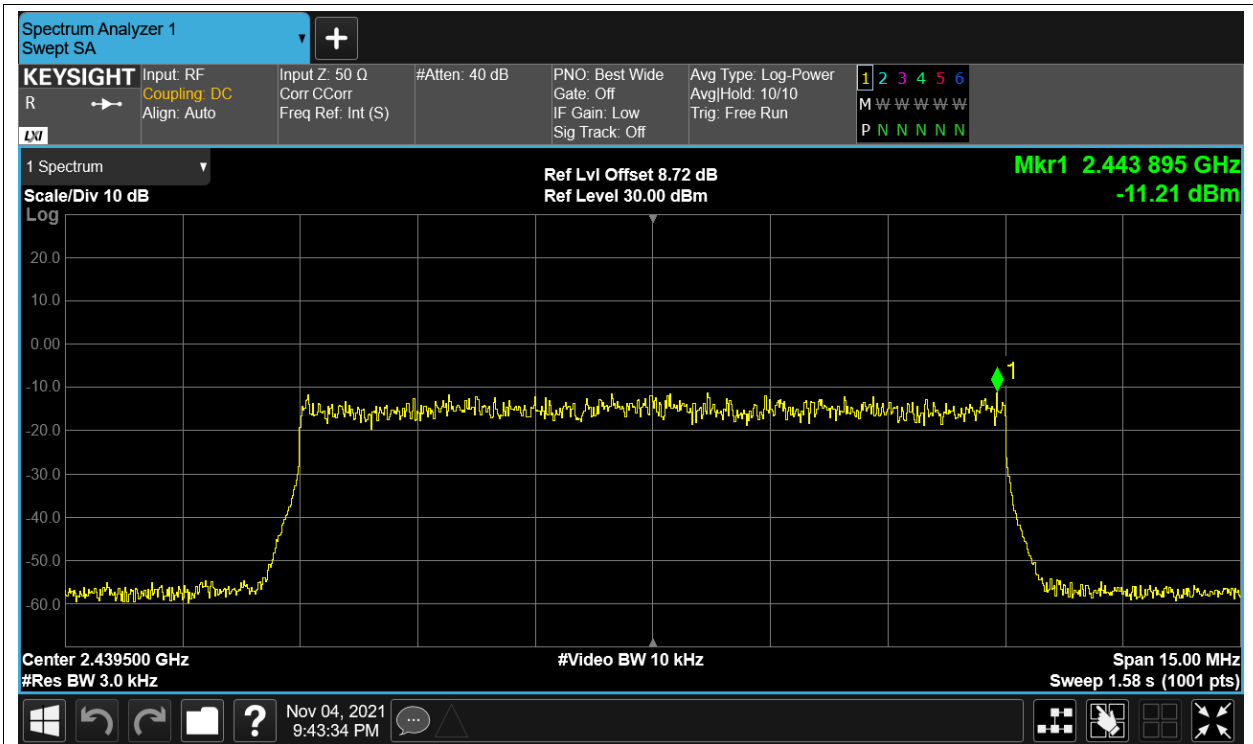

PSD NVNT 2.4G-1.4M-QPSK 2475.5MHz Ant2

PSD NVNT 2.4G-10M-16QAM 2407.5MHz Ant1

PSD NVNT 2.4G-10M-16QAM 2407.5MHz Ant2

PSD NVNT 2.4G-10M-16QAM 2439.5MHz Ant1

PSD NVNT 2.4G-10M-16QAM 2439.5MHz Ant2

PSD NVNT 2.4G-10M-16QAM 2471.5MHz Ant1