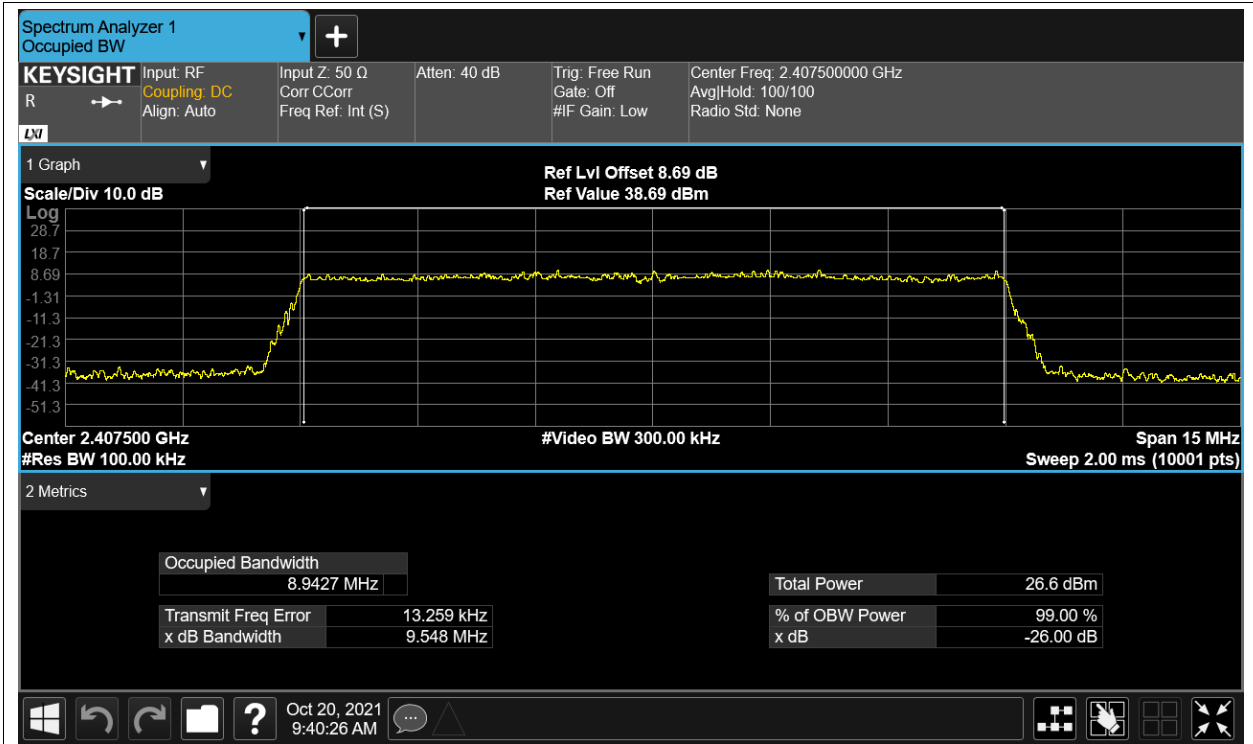

OBW NVNT 2.4G-10M-QPSK 2407.5MHz Ant1