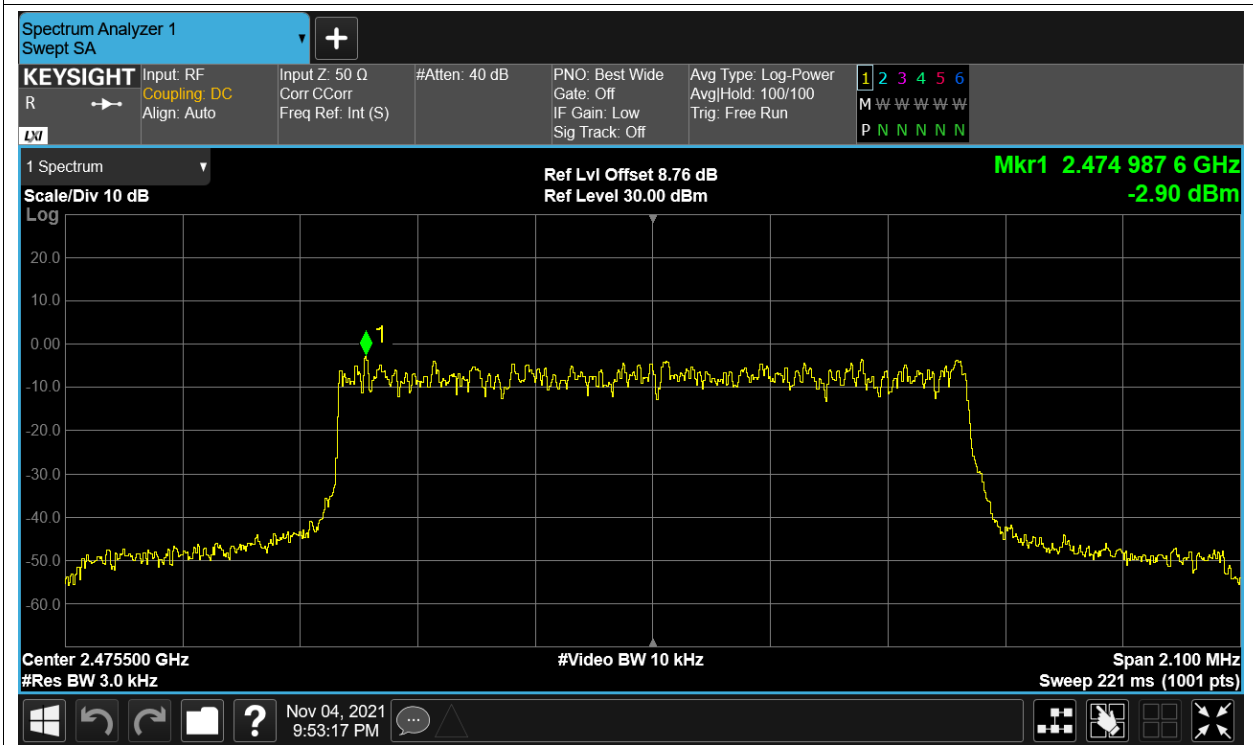

Test Graphs

PSD NVNT 2.4G-1.4M-16QAM 2403.5MHz Ant1

PSD NVNT 2.4G-1.4M-16QAM 2403.5MHz Ant2

PSD NVNT 2.4G-1.4M-16QAM 2439.5MHz Ant1

PSD NVNT 2.4G-1.4M-16QAM 2439.5MHz Ant2

PSD NVNT 2.4G-1.4M-16QAM 2475.5MHz Ant1

PSD NVNT 2.4G-1.4M-16QAM 2475.5MHz Ant2

PSD NVNT 2.4G-1.4M-QPSK 2403.5MHz Ant1

PSD NVNT 2.4G-1.4M-QPSK 2403.5MHz Ant2

PSD NVNT 2.4G-1.4M-QPSK 2439.5MHz Ant1

PSD NVNT 2.4G-1.4M-QPSK 2439.5MHz Ant2

PSD NVNT 2.4G-1.4M-QPSK 2475.5MHz Ant1