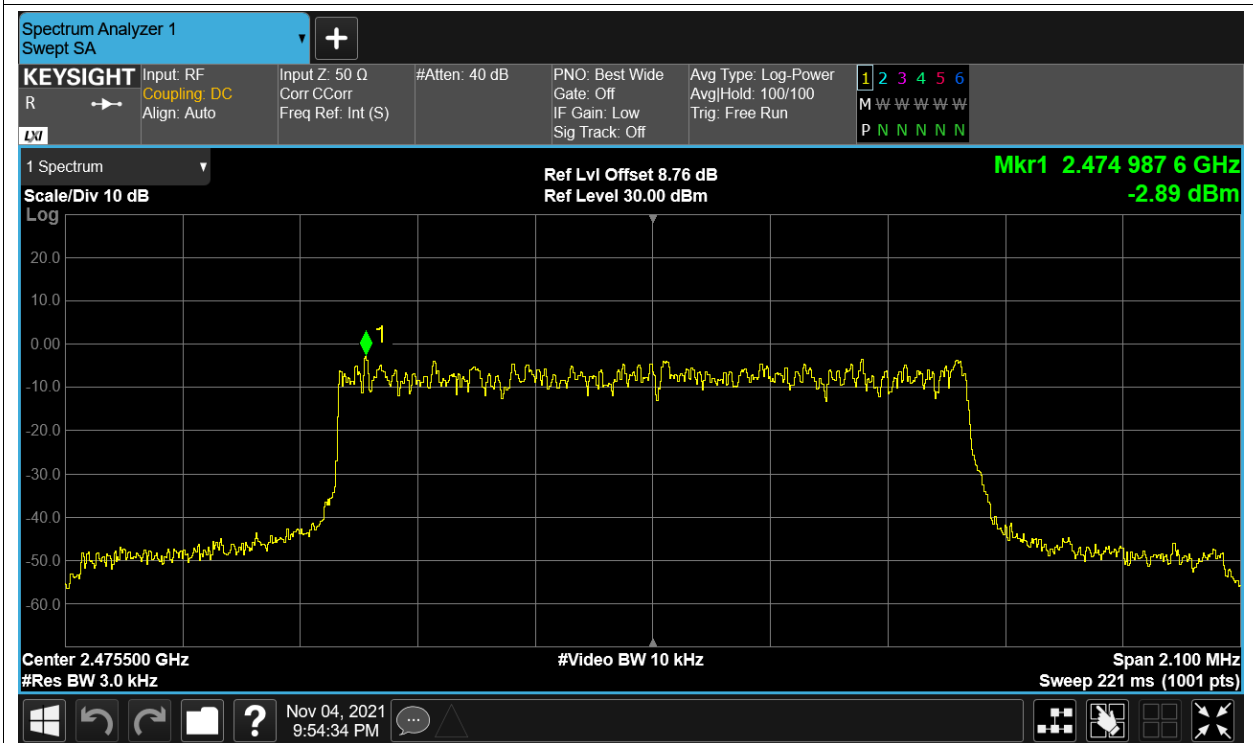

PSD NVNT 2.4G-1.4M-QPSK 2475.5MHz Ant2