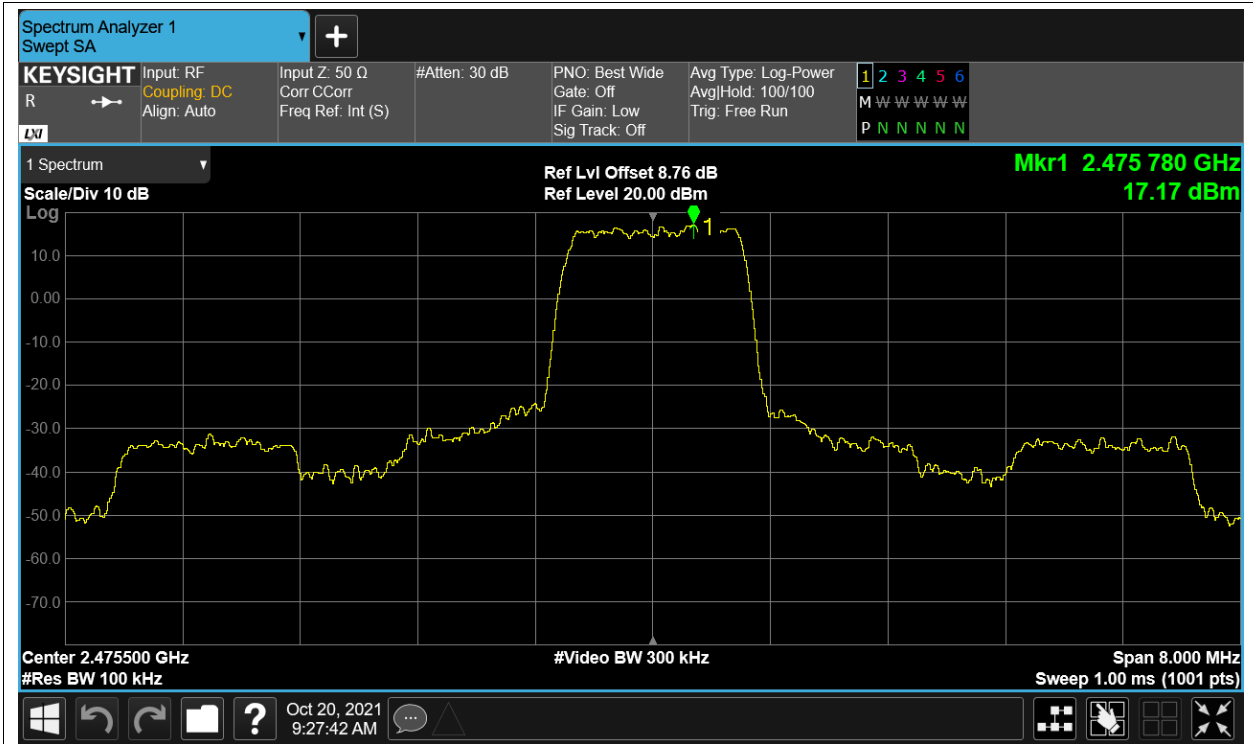

## Band Edge

Condition	Mode	Frequency (MHz)	Antenna	Max Value (dBc)	Limit (dBc)	Verdict
NVNT	2.4G-1.4M-16QAM	2403.5	Ant1	-58.61	-20	Pass
NVNT	2.4G-1.4M-16QAM	2403.5	Ant2	-58.68	-20	Pass
NVNT	2.4G-1.4M-16QAM	2475.5	Ant1	-67.18	-20	Pass
NVNT	2.4G-1.4M-16QAM	2475.5	Ant2	-67.54	-20	Pass
NVNT	2.4G-1.4M-QPSK	2403.5	Ant1	-59.8	-20	Pass
NVNT	2.4G-1.4M-QPSK	2403.5	Ant2	-58.81	-20	Pass
NVNT	2.4G-1.4M-QPSK	2475.5	Ant1	-58.08	-20	Pass
NVNT	2.4G-1.4M-QPSK	2475.5	Ant2	-58.91	-20	Pass
NVNT	2.4G-10M-16QAM	2407.5	Ant1	-51.51	-20	Pass
NVNT	2.4G-10M-16QAM	2407.5	Ant2	-50.84	-20	Pass
NVNT	2.4G-10M-16QAM	2471.5	Ant1	-47.98	-20	Pass
NVNT	2.4G-10M-16QAM	2471.5	Ant2	-48.29	-20	Pass
NVNT	2.4G-10M-QPSK	2407.5	Ant1	-52.04	-20	Pass
NVNT	2.4G-10M-QPSK	2407.5	Ant2	-50.68	-20	Pass
NVNT	2.4G-10M-QPSK	2471.5	Ant1	-48.63	-20	Pass
NVNT	2.4G-10M-QPSK	2471.5	Ant2	-48.22	-20	Pass
NVNT	2.4G-20M-16QAM	2412.5	Ant1	-52.31	-20	Pass
NVNT	2.4G-20M-16QAM	2412.5	Ant2	-52.14	-20	Pass
NVNT	2.4G-20M-16QAM	2462.5	Ant1	-50.82	-20	Pass
NVNT	2.4G-20M-16QAM	2462.5	Ant2	-50.72	-20	Pass
NVNT	2.4G-20M-QPSK	2412.5	Ant1	-52.9	-20	Pass
NVNT	2.4G-20M-QPSK	2412.5	Ant2	-50.4	-20	Pass
NVNT	2.4G-20M-QPSK	2462.5	Ant1	-51.59	-20	Pass
NVNT	2.4G-20M-QPSK	2462.5	Ant2	-50.01	-20	Pass

Band Edge NVNT 2.4G-1.4M-16QAM 2403.5MHz Ant2 Emission

Band Edge NVNT 2.4G-1.4M-16QAM 2475.5MHz Ant1 Ref

Band Edge NVNT 2.4G-1.4M-16QAM 2475.5MHz Ant1 Emission

Band Edge NVNT 2.4G-1.4M-16QAM 2475.5MHz Ant2 Ref

Band Edge NVNT 2.4G-1.4M-16QAM 2475.5MHz Ant2 Emission

Band Edge NVNT 2.4G-1.4M-QPSK 2403.5MHz Ant1 Ref

Band Edge NVNT 2.4G-1.4M-QPSK 2403.5MHz Ant1 Emission

Band Edge NVNT 2.4G-1.4M-QPSK 2403.5MHz Ant2 Ref

Band Edge NVNT 2.4G-1.4M-QPSK 2403.5MHz Ant2 Emission

Band Edge NVNT 2.4G-1.4M-QPSK 2475.5MHz Ant1 Ref

Band Edge NVNT 2.4G-1.4M-QPSK 2475.5MHz Ant1 Emission

Band Edge NVNT 2.4G-1.4M-QPSK 2475.5MHz Ant2 Ref