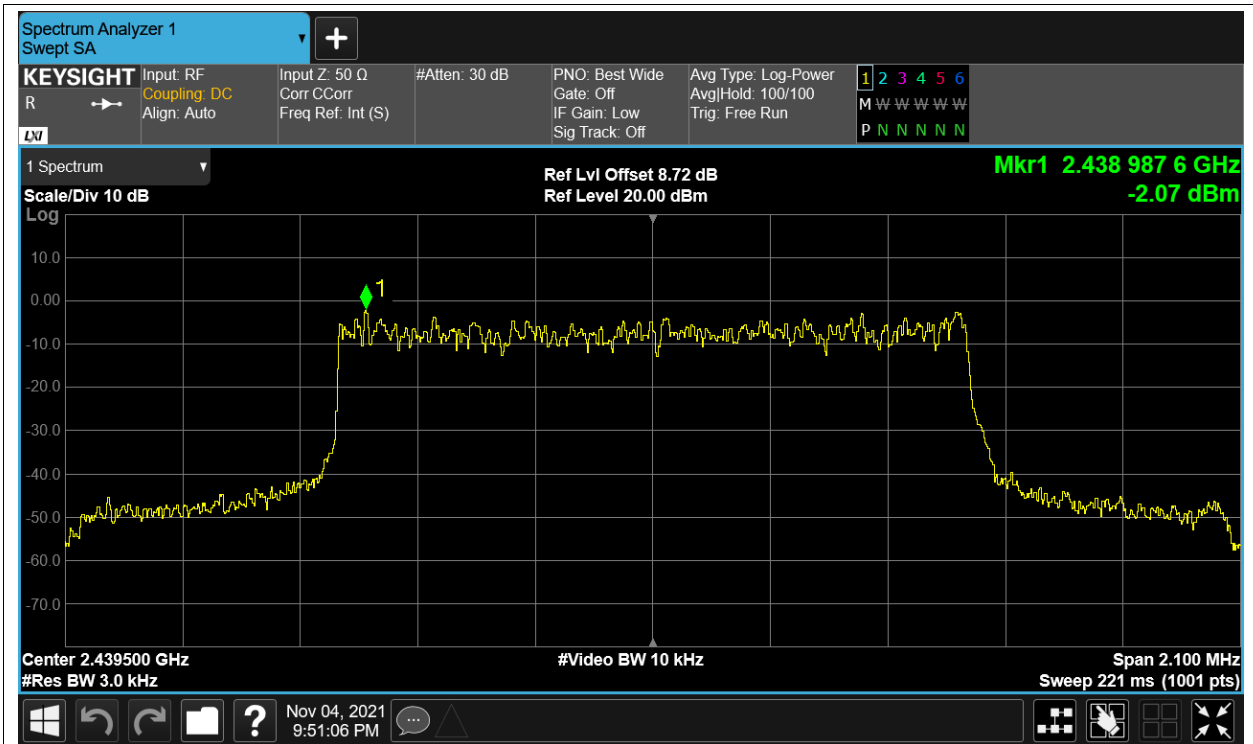

Test Graphs

PSD NVNT 2.4G-1.4M-16QAM 2403.5MHz Ant1

PSD NVNT 2.4G-1.4M-16QAM 2403.5MHz Ant2

PSD NVNT 2.4G-1.4M-16QAM 2439.5MHz Ant1

PSD NVNT 2.4G-1.4M-16QAM 2439.5MHz Ant2

PSD NVNT 2.4G-1.4M-16QAM 2475.5MHz Ant1