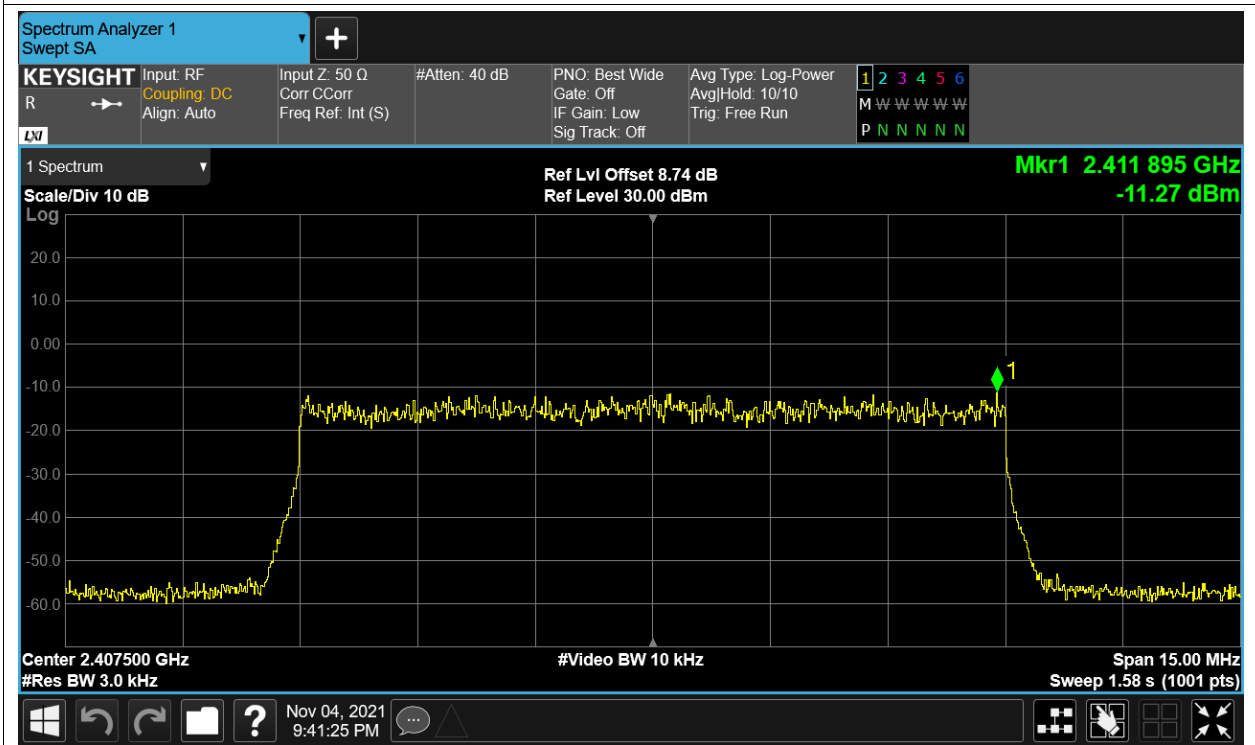

PSD NVNT 2.4G-10M-16QAM 2407.5MHz Ant2