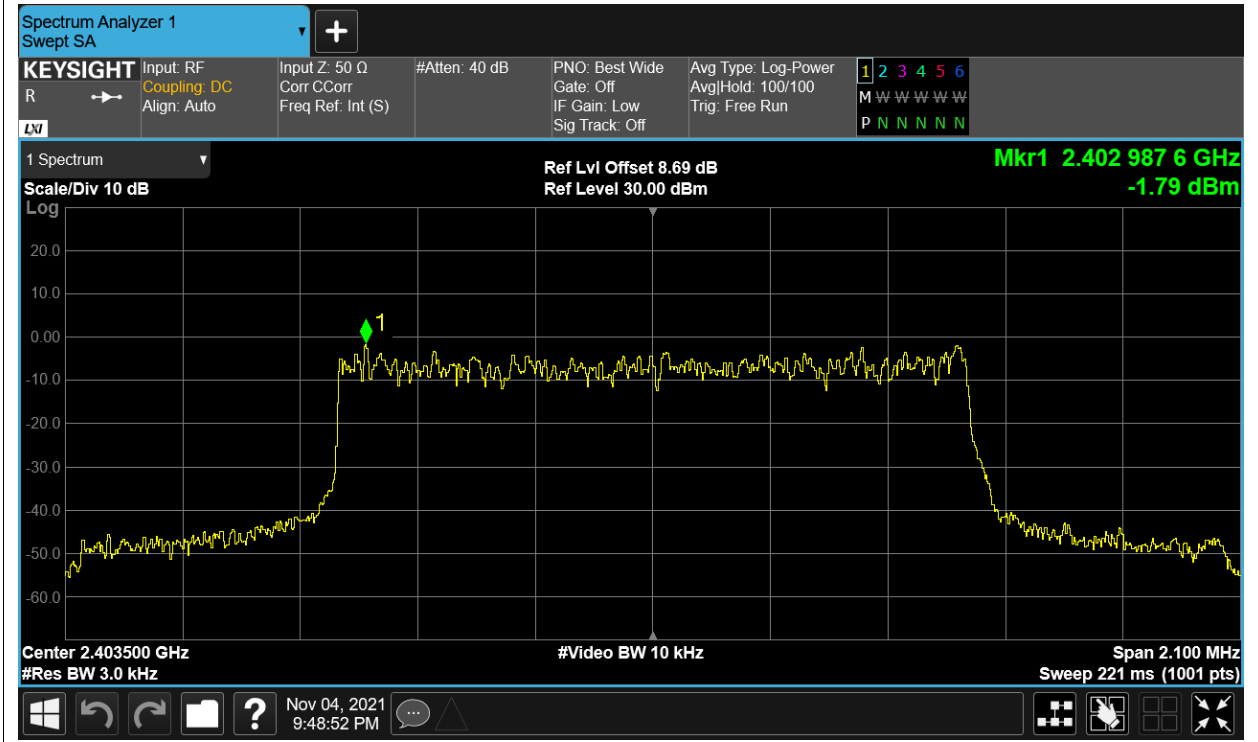

Test Graphs

PSD NVNT 2.4G-1.4M-16QAM 2403.5MHz Ant1