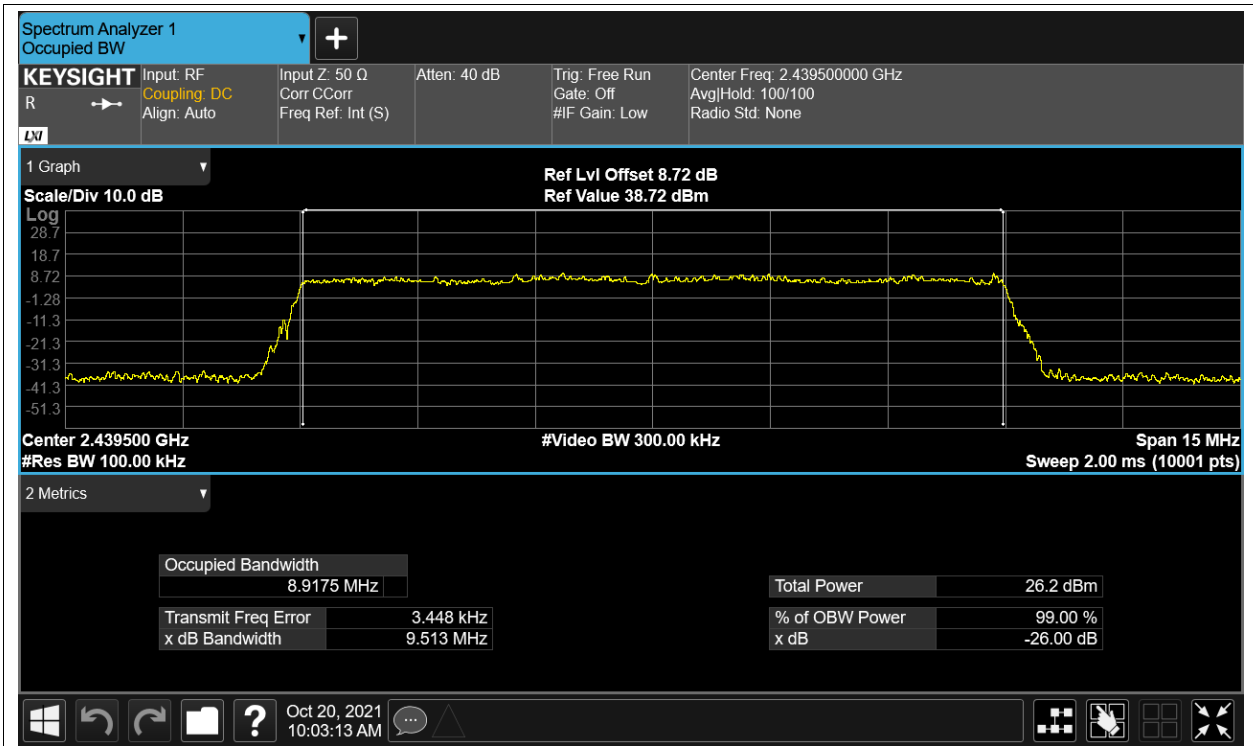

OBW NVNT 2.4G-1.4M-QPSK 2475.5MHz Ant2

OBW NVNT 2.4G-10M-16QAM 2407.5MHz Ant1

OBW NVNT 2.4G-10M-16QAM 2407.5MHz Ant2

OBW NVNT 2.4G-10M-16QAM 2439.5MHz Ant1

OBW NVNT 2.4G-10M-16QAM 2439.5MHz Ant2

OBW NVNT 2.4G-10M-16QAM 2471.5MHz Ant1