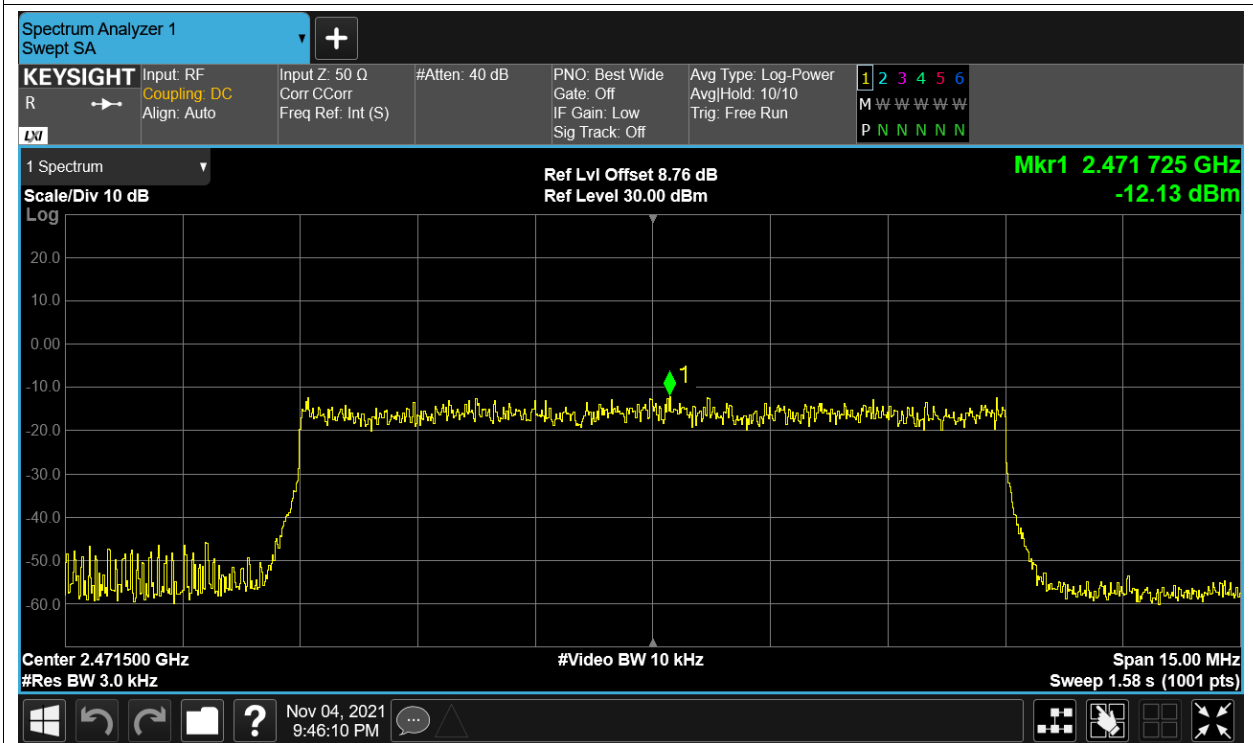

PSD NVNT 2.4G-10M-16QAM 2471.5MHz Ant2