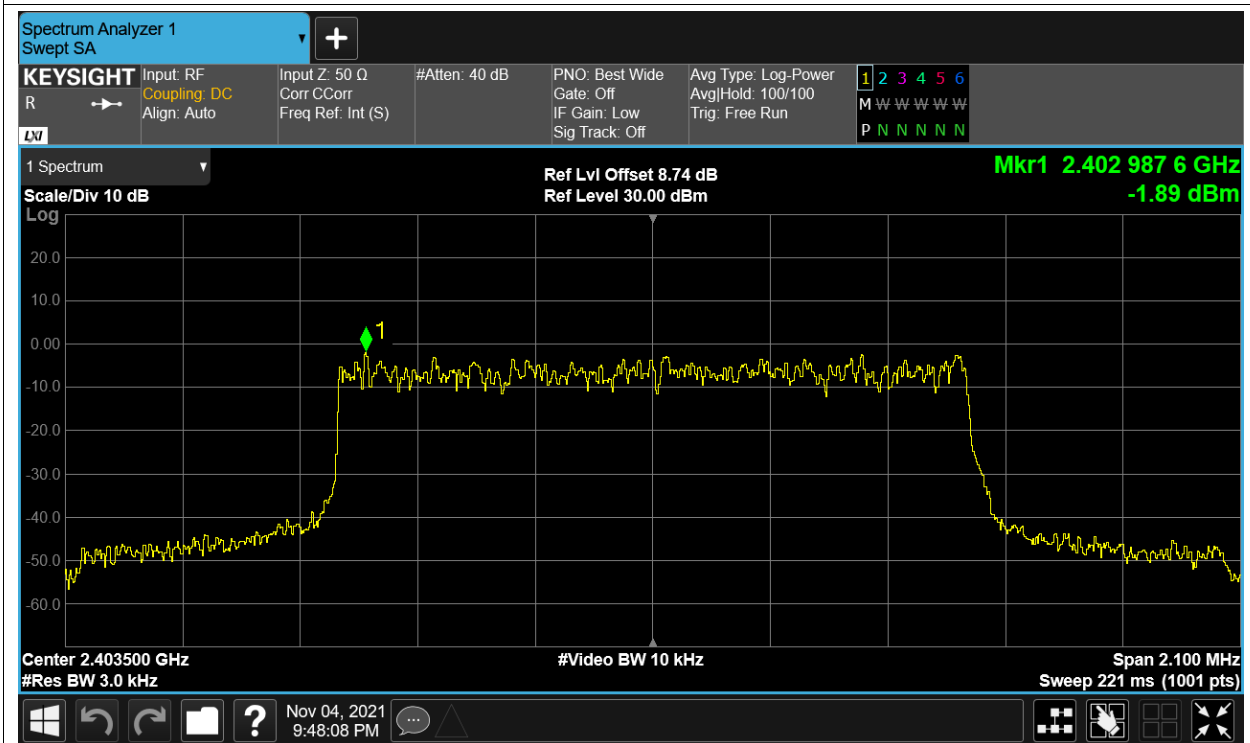

PSD NVNT 2.4G-1.4M-QPSK 2403.5MHz Ant2