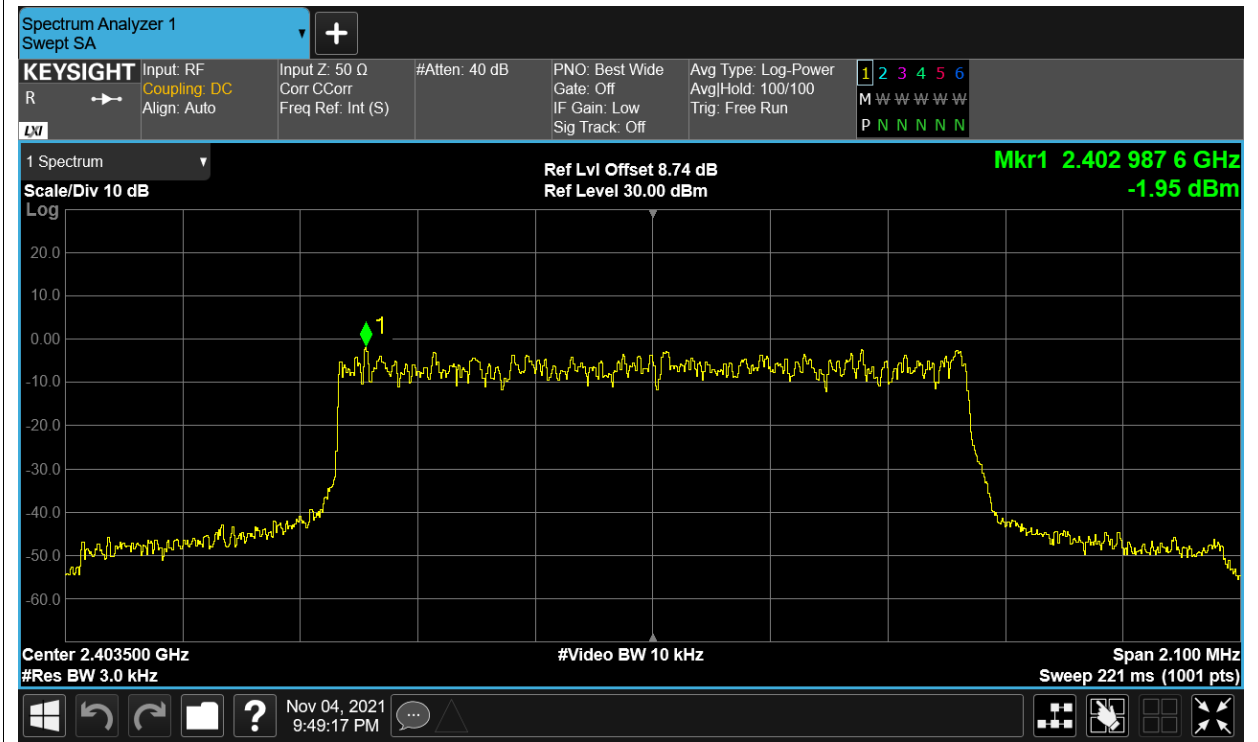

PSD NVNT 2.4G-1.4M-16QAM 2403.5MHz Ant2