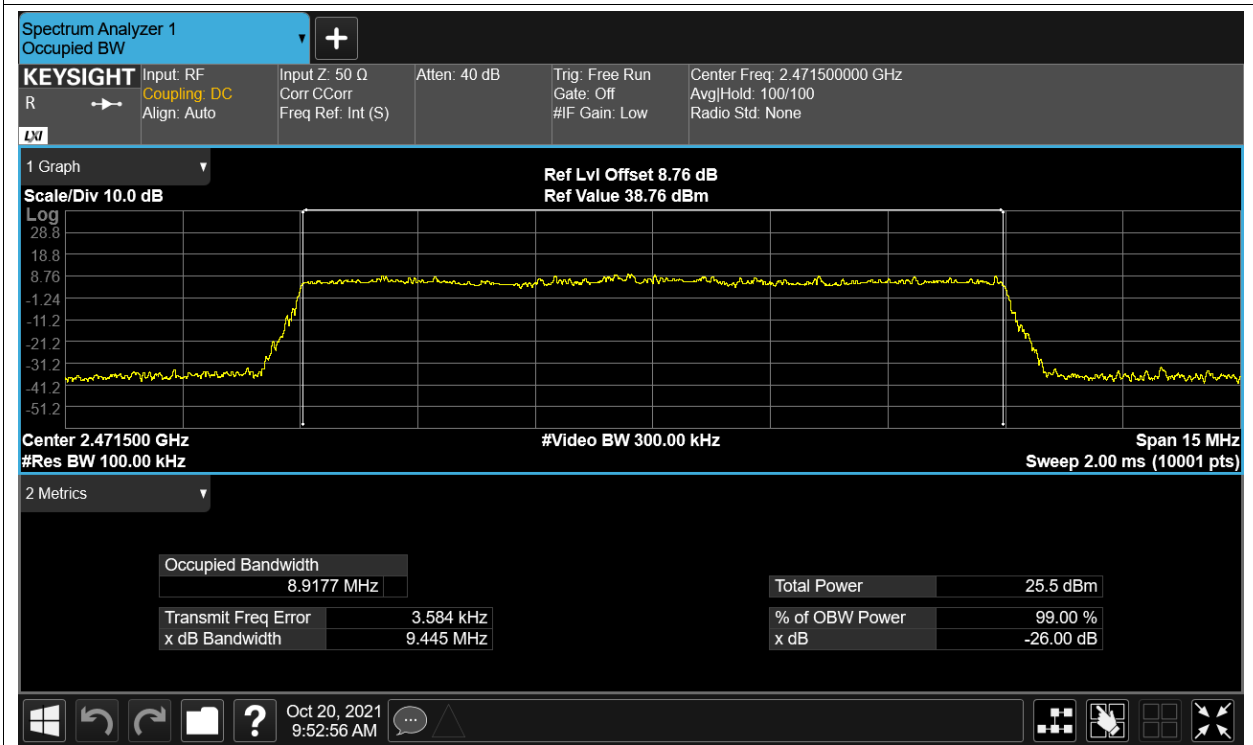

OBW NVNT 2.4G-10M-16QAM 2471.5MHz Ant2