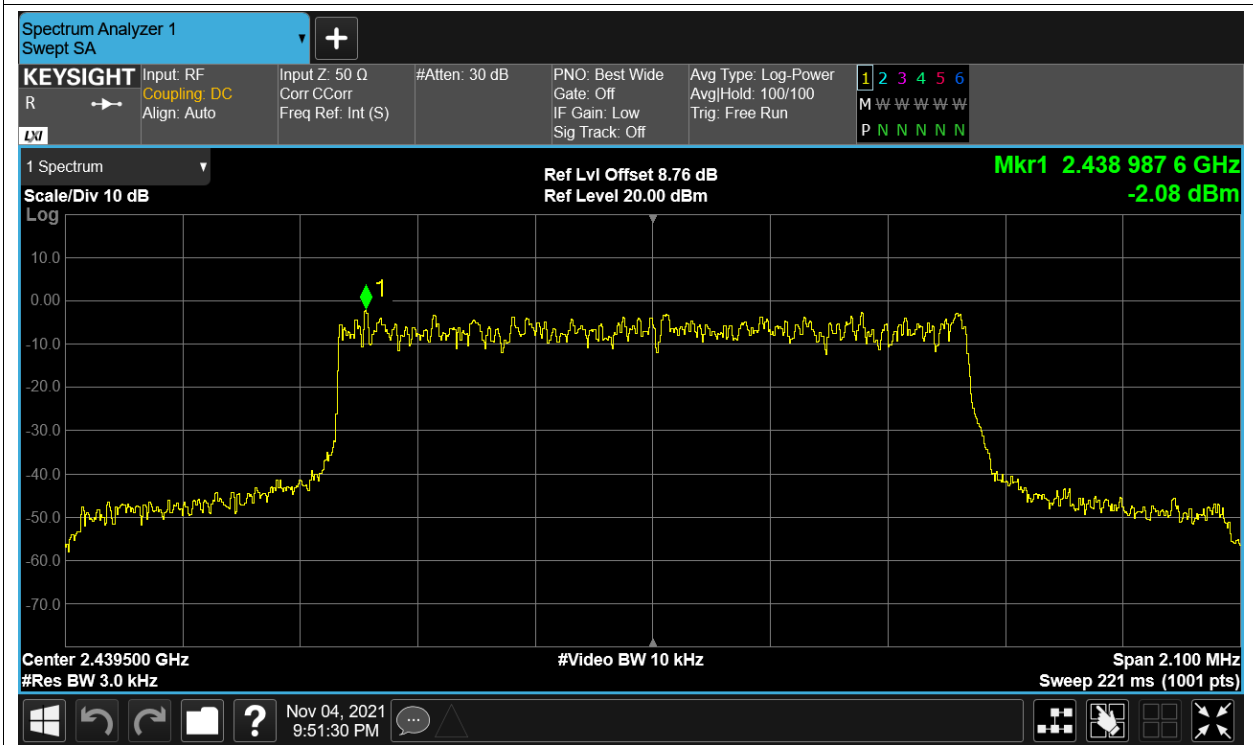

Test Graphs

PSD NVNT 2.4G-1.4M-16QAM 2403.5MHz Ant1

PSD NVNT 2.4G-1.4M-16QAM 2403.5MHz Ant2

PSD NVNT 2.4G-1.4M-16QAM 2439.5MHz Ant1

PSD NVNT 2.4G-1.4M-16QAM 2439.5MHz Ant2

PSD NVNT 2.4G-1.4M-16QAM 2475.5MHz Ant1

PSD NVNT 2.4G-1.4M-16QAM 2475.5MHz Ant2

PSD NVNT 2.4G-1.4M-QPSK 2403.5MHz Ant1

PSD NVNT 2.4G-1.4M-QPSK 2403.5MHz Ant2

PSD NVNT 2.4G-1.4M-QPSK 2439.5MHz Ant1

PSD NVNT 2.4G-1.4M-QPSK 2439.5MHz Ant2

PSD NVNT 2.4G-1.4M-QPSK 2475.5MHz Ant1