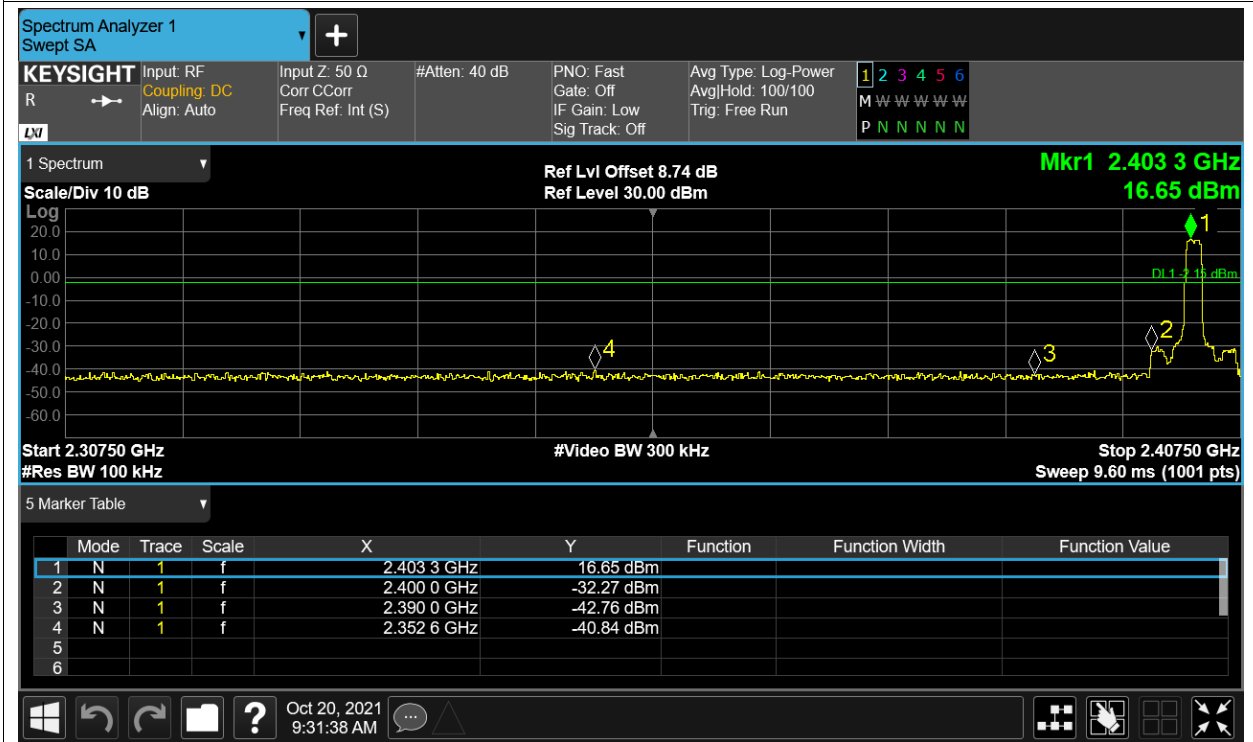

PSD NVNT 2.4G-20M-QPSK 2462.5MHz Ant2

## Band Edge

Condition	Mode	Frequency (MHz)	Antenna	Max Value (dBc)	Limit (dBc)	Verdict
NVNT	2.4G-1.4M-16QAM	2403.5	Ant1	-58.61	-20	Pass
NVNT	2.4G-1.4M-16QAM	2403.5	Ant2	-58.68	-20	Pass
NVNT	2.4G-1.4M-16QAM	2475.5	Ant1	-67.18	-20	Pass
NVNT	2.4G-1.4M-16QAM	2475.5	Ant2	-67.54	-20	Pass
NVNT	2.4G-1.4M-QPSK	2403.5	Ant1	-59.8	-20	Pass
NVNT	2.4G-1.4M-QPSK	2403.5	Ant2	-58.81	-20	Pass
NVNT	2.4G-1.4M-QPSK	2475.5	Ant1	-58.08	-20	Pass
NVNT	2.4G-1.4M-QPSK	2475.5	Ant2	-58.91	-20	Pass
NVNT	2.4G-10M-16QAM	2407.5	Ant1	-51.51	-20	Pass
NVNT	2.4G-10M-16QAM	2407.5	Ant2	-50.84	-20	Pass
NVNT	2.4G-10M-16QAM	2471.5	Ant1	-47.98	-20	Pass
NVNT	2.4G-10M-16QAM	2471.5	Ant2	-48.29	-20	Pass
NVNT	2.4G-10M-QPSK	2407.5	Ant1	-52.04	-20	Pass
NVNT	2.4G-10M-QPSK	2407.5	Ant2	-50.68	-20	Pass
NVNT	2.4G-10M-QPSK	2471.5	Ant1	-48.63	-20	Pass
NVNT	2.4G-10M-QPSK	2471.5	Ant2	-48.22	-20	Pass
NVNT	2.4G-20M-16QAM	2412.5	Ant1	-52.31	-20	Pass
NVNT	2.4G-20M-16QAM	2412.5	Ant2	-52.14	-20	Pass
NVNT	2.4G-20M-16QAM	2462.5	Ant1	-50.82	-20	Pass
NVNT	2.4G-20M-16QAM	2462.5	Ant2	-50.72	-20	Pass
NVNT	2.4G-20M-QPSK	2412.5	Ant1	-52.9	-20	Pass
NVNT	2.4G-20M-QPSK	2412.5	Ant2	-50.4	-20	Pass
NVNT	2.4G-20M-QPSK	2462.5	Ant1	-51.59	-20	Pass
NVNT	2.4G-20M-QPSK	2462.5	Ant2	-50.01	-20	Pass

Band Edge NVNT 2.4G-1.4M-16QAM 2403.5MHz Ant2 Emission

Band Edge NVNT 2.4G-1.4M-16QAM 2475.5MHz Ant1 Ref

Band Edge NVNT 2.4G-1.4M-16QAM 2475.5MHz Ant1 Emission

Band Edge NVNT 2.4G-1.4M-16QAM 2475.5MHz Ant2 Ref