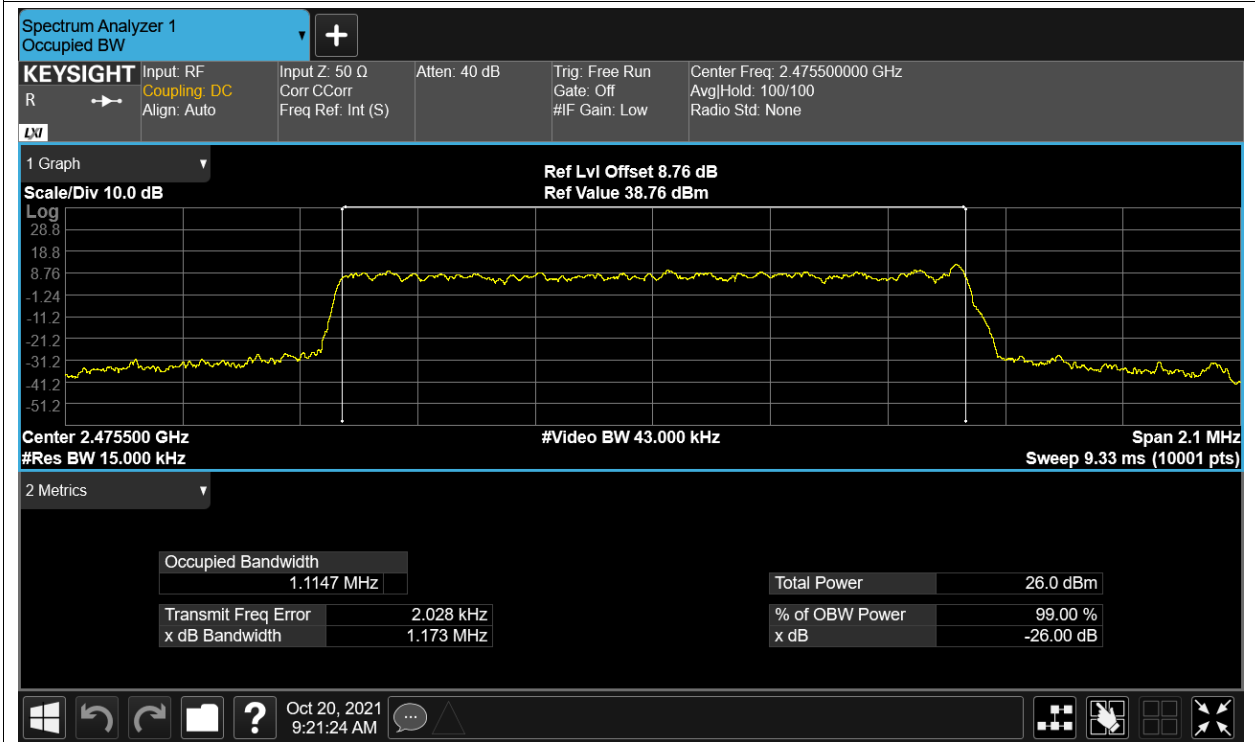

OBW NVNT 2.4G-1.4M-QPSK 2475.5MHz Ant2

OBW NVNT 2.4G-10M-16QAM 2407.5MHz Ant1

OBW NVNT 2.4G-10M-16QAM 2407.5MHz Ant2

OBW NVNT 2.4G-10M-16QAM 2439.5MHz Ant1

OBW NVNT 2.4G-10M-16QAM 2439.5MHz Ant2

OBW NVNT 2.4G-10M-16QAM 2471.5MHz Ant1