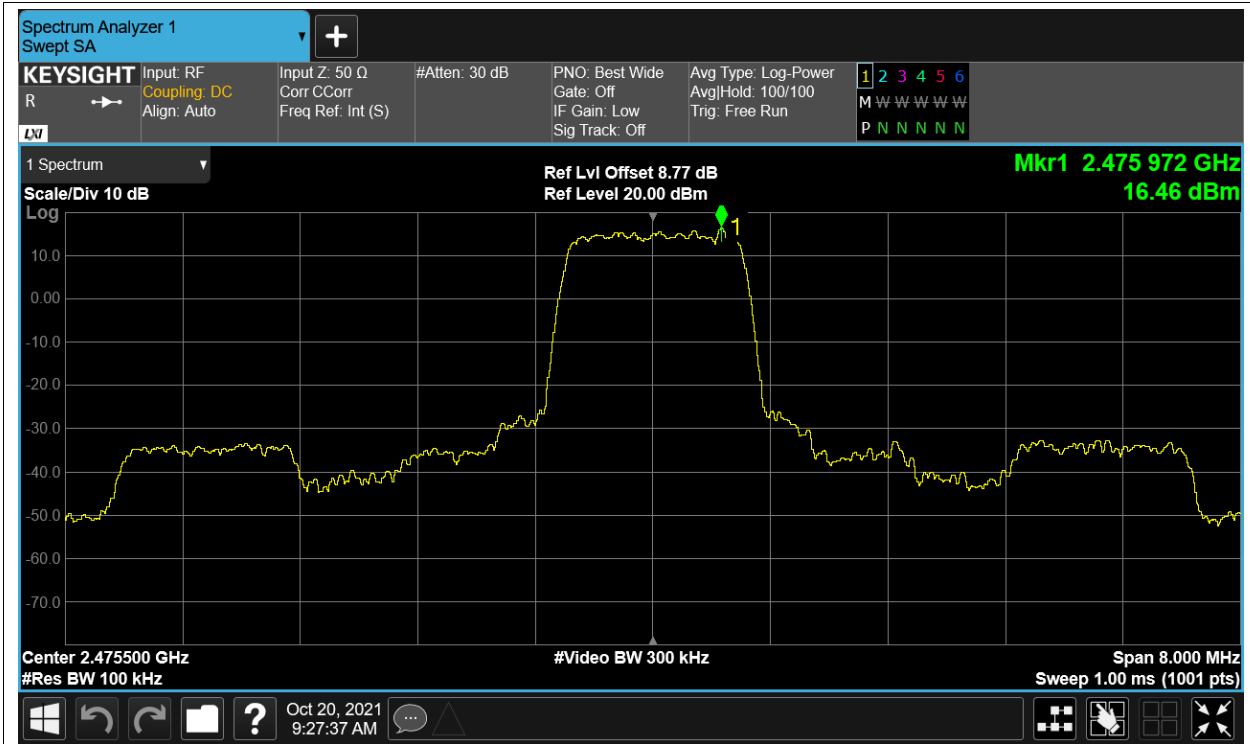

PSD NVNT 2.4G-20M-QPSK 2462.5MHz Ant2

## Band Edge

Condition	Mode	Frequency (MHz)	Antenna	Max Value (dBc)	Limit (dBc)	Verdict
NVNT	2.4G-1.4M-16QAM	2403.5	Ant1	-58.61	-20	Pass
NVNT	2.4G-1.4M-16QAM	2403.5	Ant2	-58.68	-20	Pass
NVNT	2.4G-1.4M-16QAM	2475.5	Ant1	-67.18	-20	Pass
NVNT	2.4G-1.4M-16QAM	2475.5	Ant2	-67.54	-20	Pass
NVNT	2.4G-1.4M-QPSK	2403.5	Ant1	-59.8	-20	Pass
NVNT	2.4G-1.4M-QPSK	2403.5	Ant2	-58.81	-20	Pass
NVNT	2.4G-1.4M-QPSK	2475.5	Ant1	-58.08	-20	Pass
NVNT	2.4G-1.4M-QPSK	2475.5	Ant2	-58.91	-20	Pass
NVNT	2.4G-10M-16QAM	2407.5	Ant1	-51.51	-20	Pass
NVNT	2.4G-10M-16QAM	2407.5	Ant2	-50.84	-20	Pass
NVNT	2.4G-10M-16QAM	2471.5	Ant1	-47.98	-20	Pass
NVNT	2.4G-10M-16QAM	2471.5	Ant2	-48.29	-20	Pass
NVNT	2.4G-10M-QPSK	2407.5	Ant1	-52.04	-20	Pass
NVNT	2.4G-10M-QPSK	2407.5	Ant2	-50.68	-20	Pass
NVNT	2.4G-10M-QPSK	2471.5	Ant1	-48.63	-20	Pass
NVNT	2.4G-10M-QPSK	2471.5	Ant2	-48.22	-20	Pass
NVNT	2.4G-20M-16QAM	2412.5	Ant1	-52.31	-20	Pass
NVNT	2.4G-20M-16QAM	2412.5	Ant2	-52.14	-20	Pass
NVNT	2.4G-20M-16QAM	2462.5	Ant1	-50.82	-20	Pass
NVNT	2.4G-20M-16QAM	2462.5	Ant2	-50.72	-20	Pass
NVNT	2.4G-20M-QPSK	2412.5	Ant1	-52.9	-20	Pass
NVNT	2.4G-20M-QPSK	2412.5	Ant2	-50.4	-20	Pass
NVNT	2.4G-20M-QPSK	2462.5	Ant1	-51.59	-20	Pass
NVNT	2.4G-20M-QPSK	2462.5	Ant2	-50.01	-20	Pass

Band Edge NVNT 2.4G-1.4M-16QAM 2403.5MHz Ant2 Emission

Band Edge NVNT 2.4G-1.4M-16QAM 2475.5MHz Ant1 Ref

Band Edge NVNT 2.4G-1.4M-16QAM 2475.5MHz Ant1 Emission

Band Edge NVNT 2.4G-1.4M-16QAM 2475.5MHz Ant2 Ref

Band Edge NVNT 2.4G-1.4M-16QAM 2475.5MHz Ant2 Emission

Band Edge NVNT 2.4G-1.4M-QPSK 2403.5MHz Ant1 Ref

Band Edge NVNT 2.4G-1.4M-QPSK 2403.5MHz Ant1 Emission

Band Edge NVNT 2.4G-1.4M-QPSK 2403.5MHz Ant2 Ref