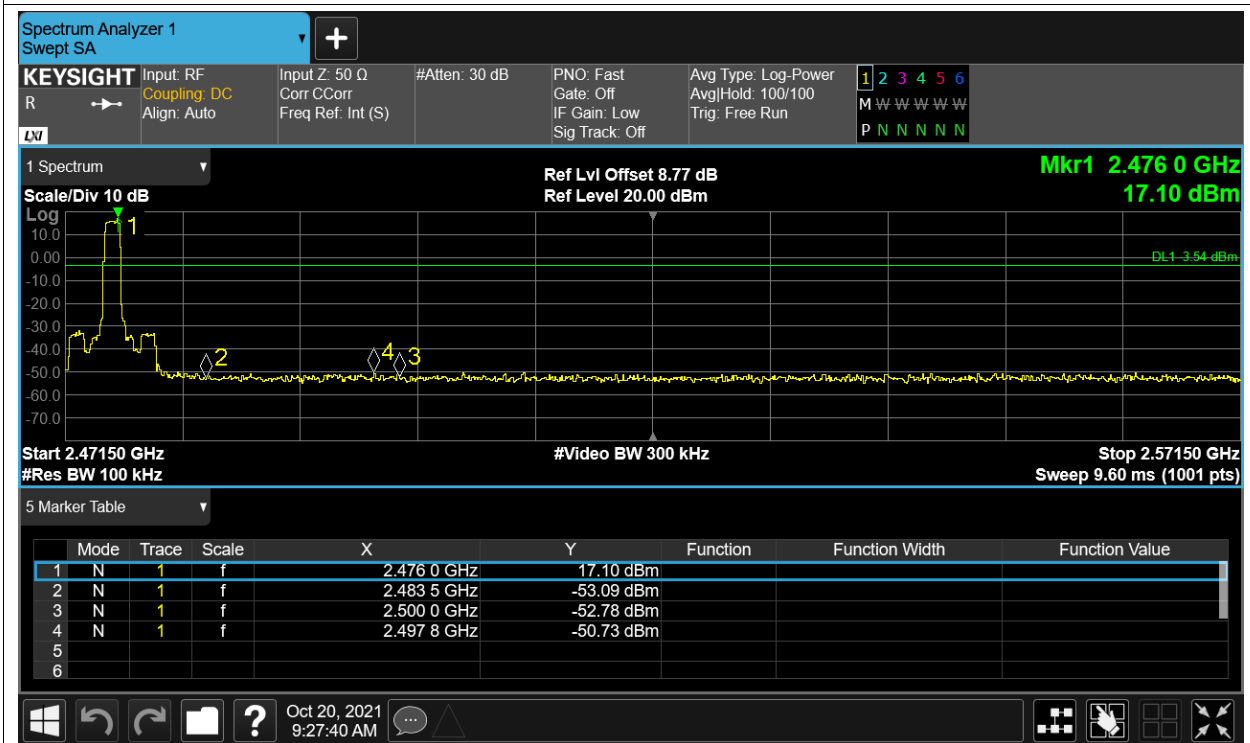

PSD NVNT 2.4G-20M-QPSK 2462.5MHz Ant2

## Band Edge

Condition	Mode	Frequency (MHz)	Antenna	Max Value (dBc)	Limit (dBc)	Verdict
NVNT	2.4G-1.4M-16QAM	2403.5	Ant1	-58.61	-20	Pass
NVNT	2.4G-1.4M-16QAM	2403.5	Ant2	-58.68	-20	Pass
NVNT	2.4G-1.4M-16QAM	2475.5	Ant1	-67.18	-20	Pass
NVNT	2.4G-1.4M-16QAM	2475.5	Ant2	-67.54	-20	Pass
NVNT	2.4G-1.4M-QPSK	2403.5	Ant1	-59.8	-20	Pass
NVNT	2.4G-1.4M-QPSK	2403.5	Ant2	-58.81	-20	Pass
NVNT	2.4G-1.4M-QPSK	2475.5	Ant1	-58.08	-20	Pass
NVNT	2.4G-1.4M-QPSK	2475.5	Ant2	-58.91	-20	Pass
NVNT	2.4G-10M-16QAM	2407.5	Ant1	-51.51	-20	Pass
NVNT	2.4G-10M-16QAM	2407.5	Ant2	-50.84	-20	Pass
NVNT	2.4G-10M-16QAM	2471.5	Ant1	-47.98	-20	Pass
NVNT	2.4G-10M-16QAM	2471.5	Ant2	-48.29	-20	Pass
NVNT	2.4G-10M-QPSK	2407.5	Ant1	-52.04	-20	Pass
NVNT	2.4G-10M-QPSK	2407.5	Ant2	-50.68	-20	Pass
NVNT	2.4G-10M-QPSK	2471.5	Ant1	-48.63	-20	Pass
NVNT	2.4G-10M-QPSK	2471.5	Ant2	-48.22	-20	Pass
NVNT	2.4G-20M-16QAM	2412.5	Ant1	-52.31	-20	Pass
NVNT	2.4G-20M-16QAM	2412.5	Ant2	-52.14	-20	Pass
NVNT	2.4G-20M-16QAM	2462.5	Ant1	-50.82	-20	Pass
NVNT	2.4G-20M-16QAM	2462.5	Ant2	-50.72	-20	Pass
NVNT	2.4G-20M-QPSK	2412.5	Ant1	-52.9	-20	Pass
NVNT	2.4G-20M-QPSK	2412.5	Ant2	-50.4	-20	Pass
NVNT	2.4G-20M-QPSK	2462.5	Ant1	-51.59	-20	Pass
NVNT	2.4G-20M-QPSK	2462.5	Ant2	-50.01	-20	Pass

Band Edge NVNT 2.4G-1.4M-16QAM 2403.5MHz Ant2 Emission

Band Edge NVNT 2.4G-1.4M-16QAM 2475.5MHz Ant1 Ref

Band Edge NVNT 2.4G-1.4M-16QAM 2475.5MHz Ant1 Emission

Band Edge NVNT 2.4G-1.4M-16QAM 2475.5MHz Ant2 Ref