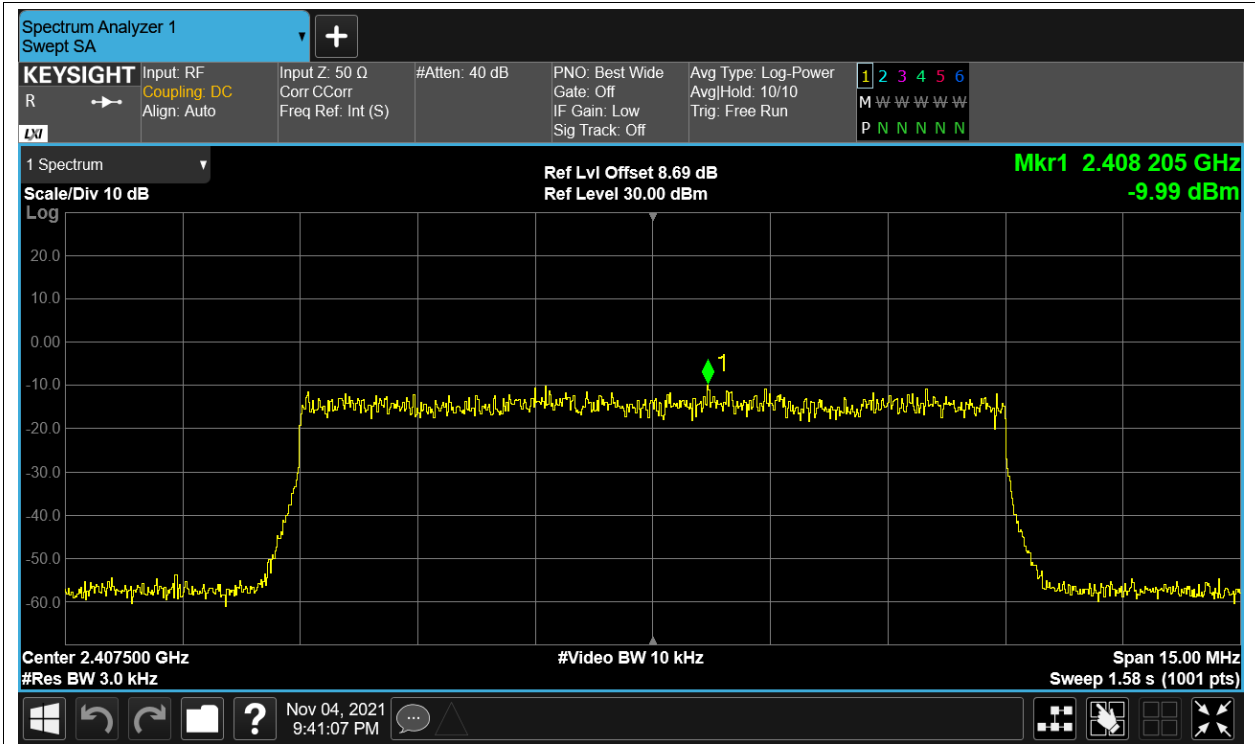

PSD NVNT 2.4G-10M-16QAM 2407.5MHz Ant1