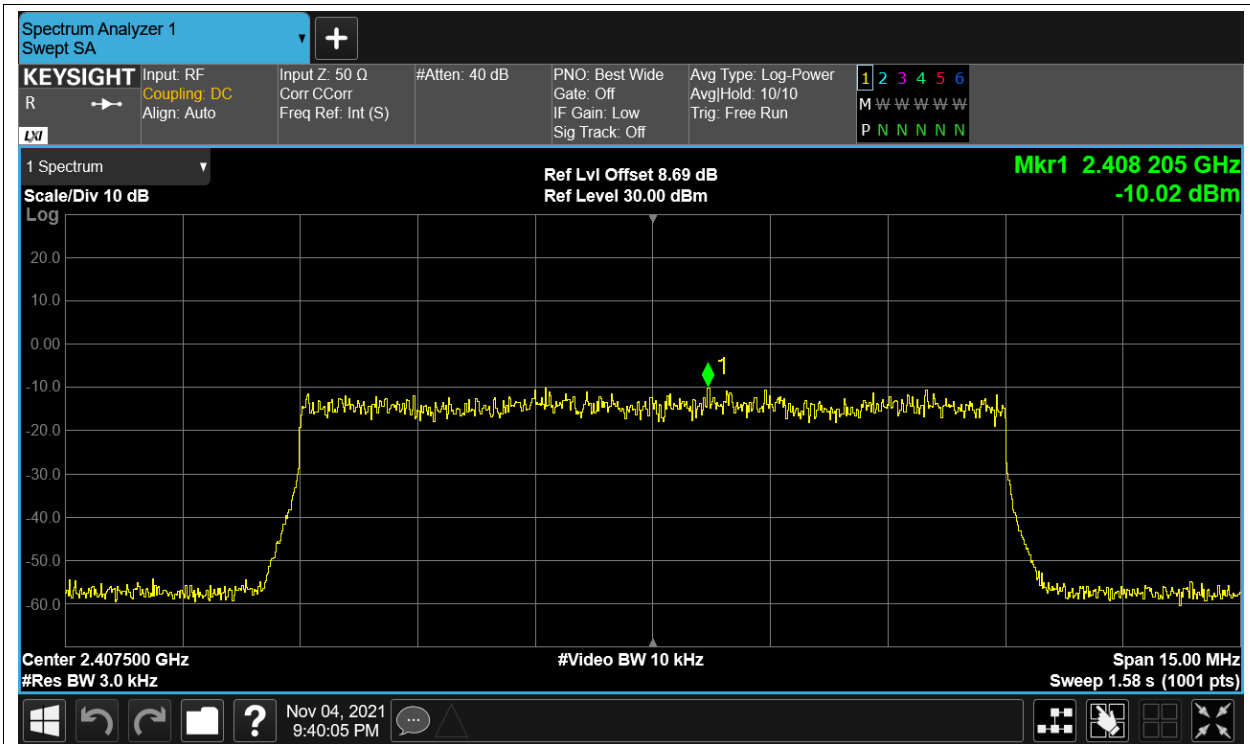

PSD NVNT 2.4G-10M-QPSK 2407.5MHz Ant1