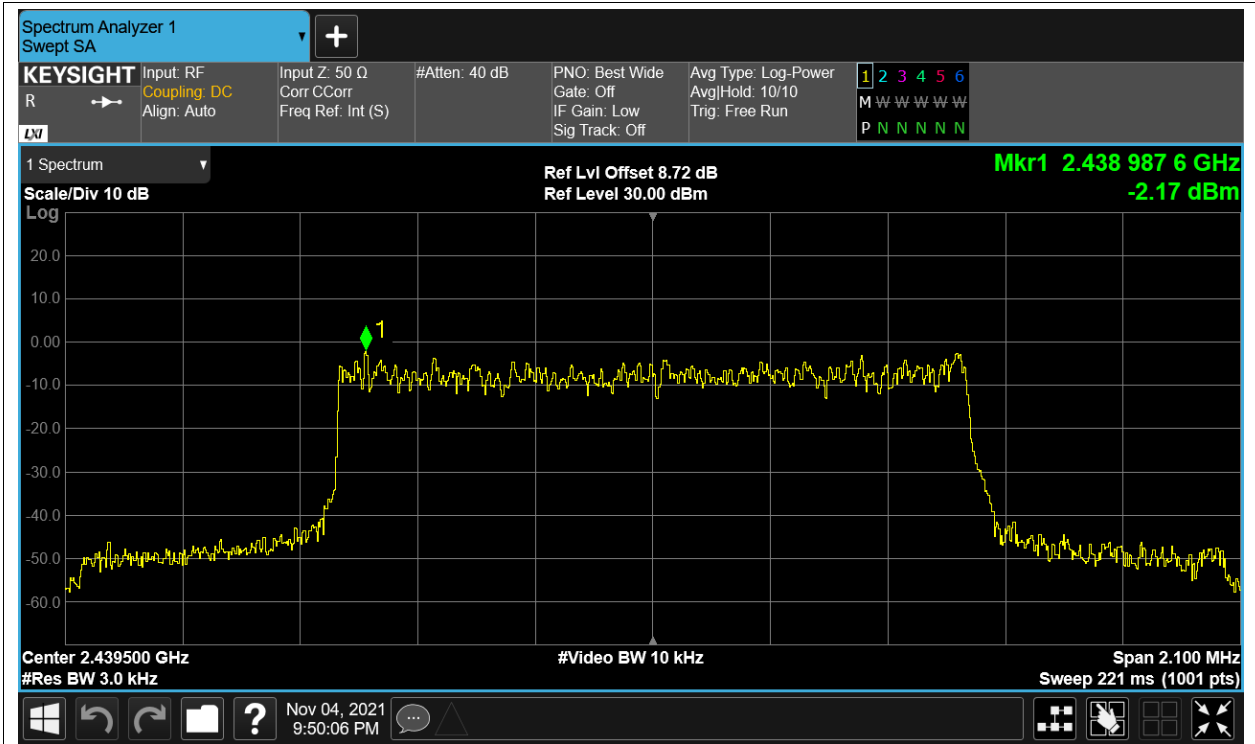

PSD NVNT 2.4G-1.4M-16QAM 2475.5MHz Ant2

PSD NVNT 2.4G-1.4M-QPSK 2403.5MHz Ant1

PSD NVNT 2.4G-1.4M-QPSK 2403.5MHz Ant2

PSD NVNT 2.4G-1.4M-QPSK 2439.5MHz Ant1

PSD NVNT 2.4G-1.4M-QPSK 2439.5MHz Ant2

PSD NVNT 2.4G-1.4M-QPSK 2475.5MHz Ant1