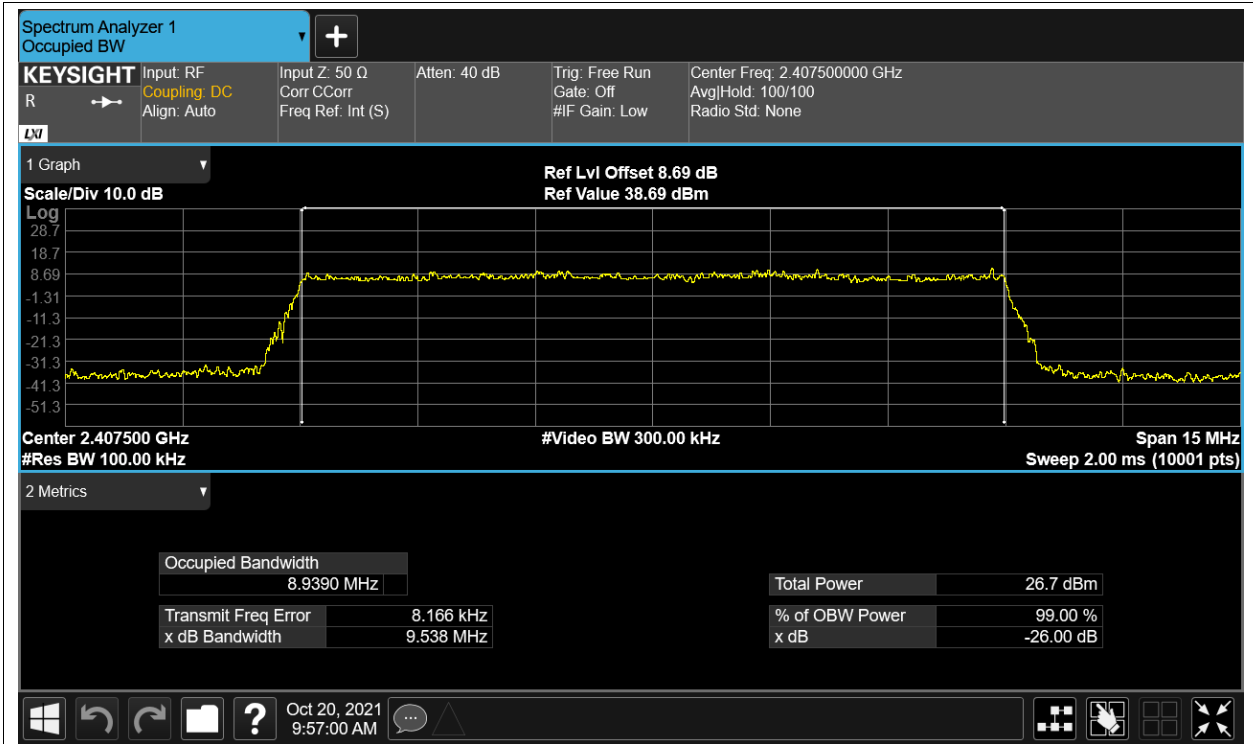

OBW NVNT 2.4G-1.4M-QPSK 2475.5MHz Ant2

OBW NVNT 2.4G-10M-16QAM 2407.5MHz Ant1

OBW NVNT 2.4G-10M-16QAM 2407.5MHz Ant2

OBW NVNT 2.4G-10M-16QAM 2439.5MHz Ant1

OBW NVNT 2.4G-10M-16QAM 2439.5MHz Ant2

OBW NVNT 2.4G-10M-16QAM 2471.5MHz Ant1