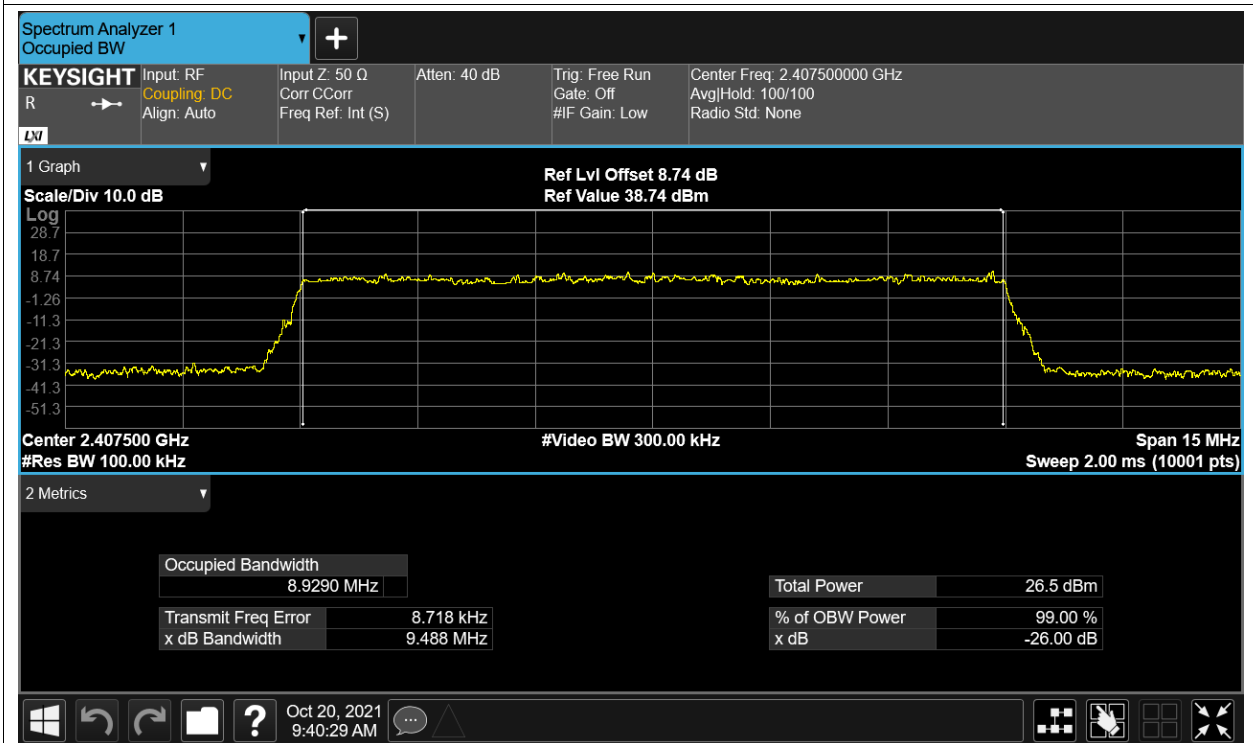

OBW NVNT 2.4G-10M-QPSK 2407.5MHz Ant2