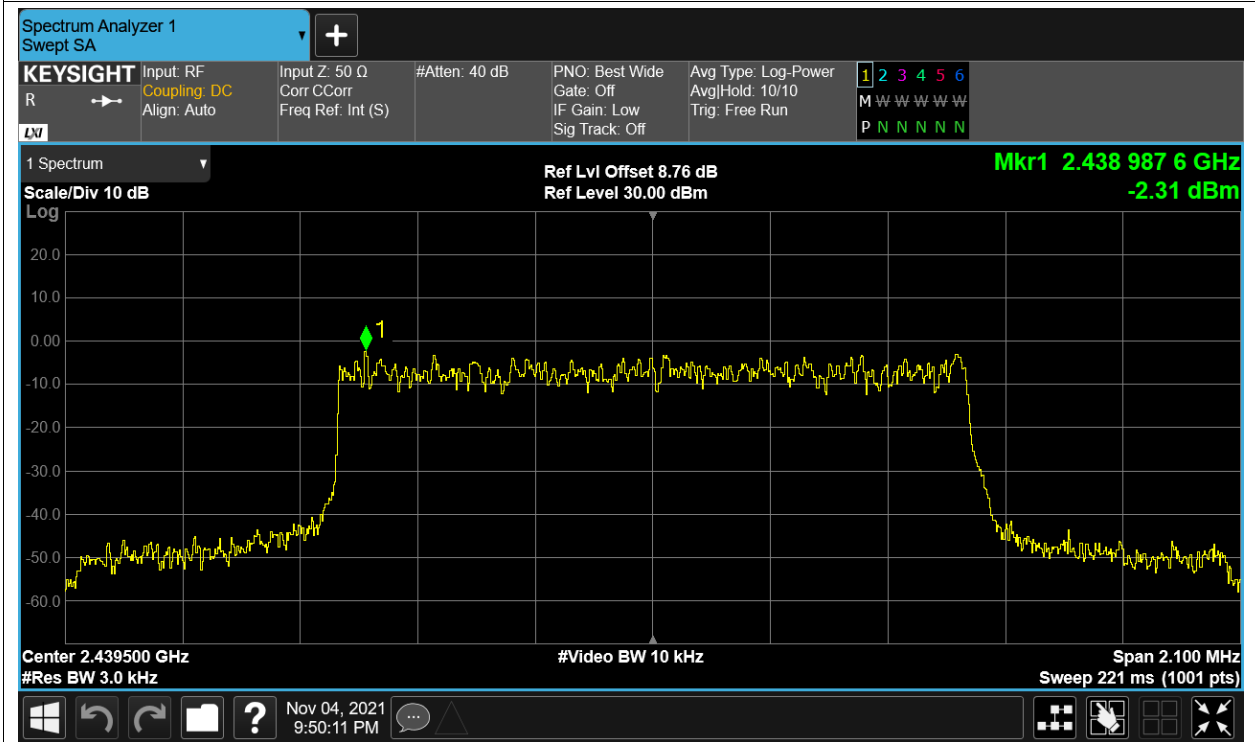

PSD NVNT 2.4G-1.4M-16QAM 2475.5MHz Ant2

PSD NVNT 2.4G-1.4M-QPSK 2403.5MHz Ant1

PSD NVNT 2.4G-1.4M-QPSK 2403.5MHz Ant2

PSD NVNT 2.4G-1.4M-QPSK 2439.5MHz Ant1

PSD NVNT 2.4G-1.4M-QPSK 2439.5MHz Ant2

PSD NVNT 2.4G-1.4M-QPSK 2475.5MHz Ant1