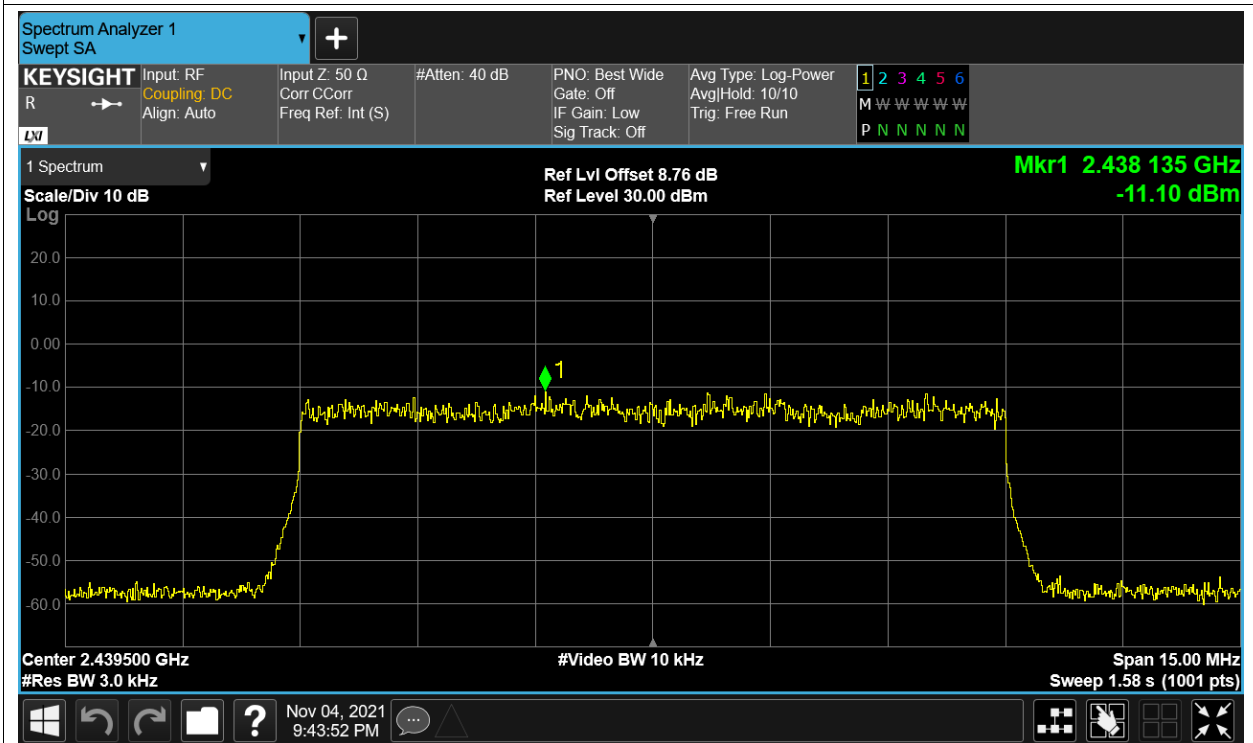

PSD NVNT 2.4G-1.4M-QPSK 2475.5MHz Ant2

PSD NVNT 2.4G-10M-16QAM 2407.5MHz Ant1

PSD NVNT 2.4G-10M-16QAM 2407.5MHz Ant2

PSD NVNT 2.4G-10M-16QAM 2439.5MHz Ant1

PSD NVNT 2.4G-10M-16QAM 2439.5MHz Ant2

PSD NVNT 2.4G-10M-16QAM 2471.5MHz Ant1