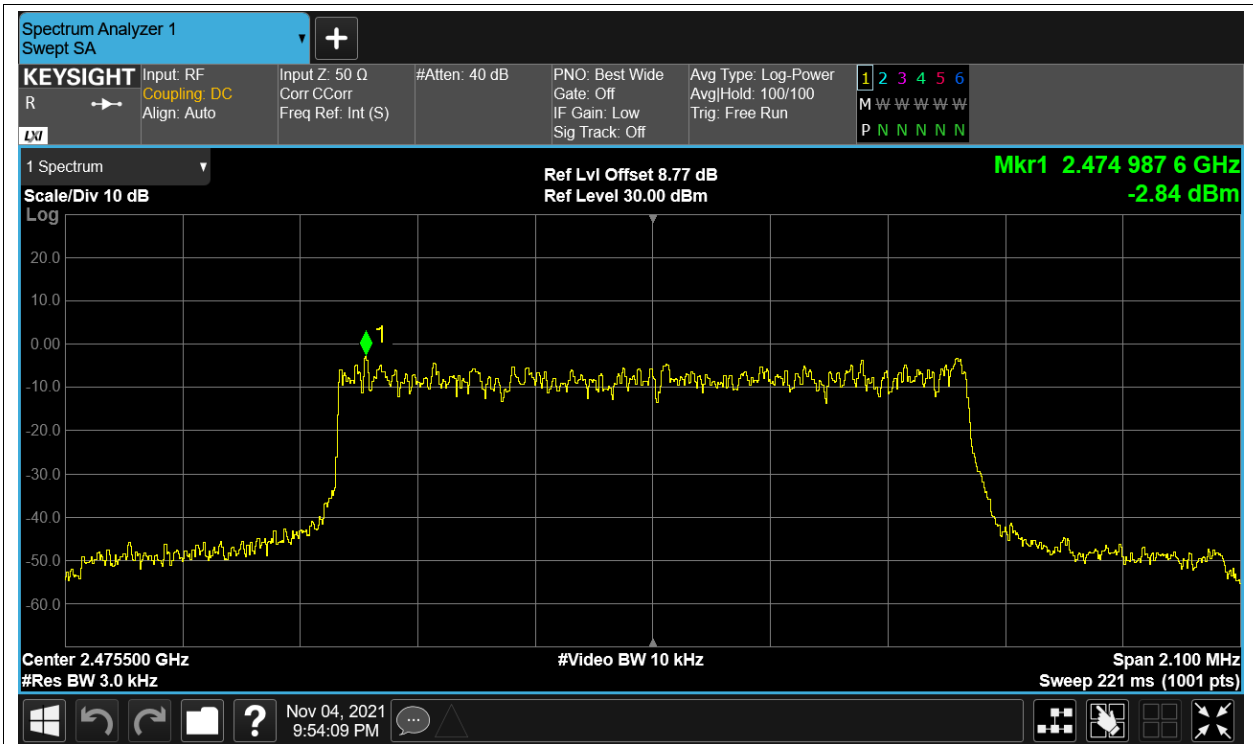

PSD NVNT 2.4G-1.4M-16QAM 2475.5MHz Ant2

PSD NVNT 2.4G-1.4M-QPSK 2403.5MHz Ant1

PSD NVNT 2.4G-1.4M-QPSK 2403.5MHz Ant2

PSD NVNT 2.4G-1.4M-QPSK 2439.5MHz Ant1

PSD NVNT 2.4G-1.4M-QPSK 2439.5MHz Ant2

PSD NVNT 2.4G-1.4M-QPSK 2475.5MHz Ant1