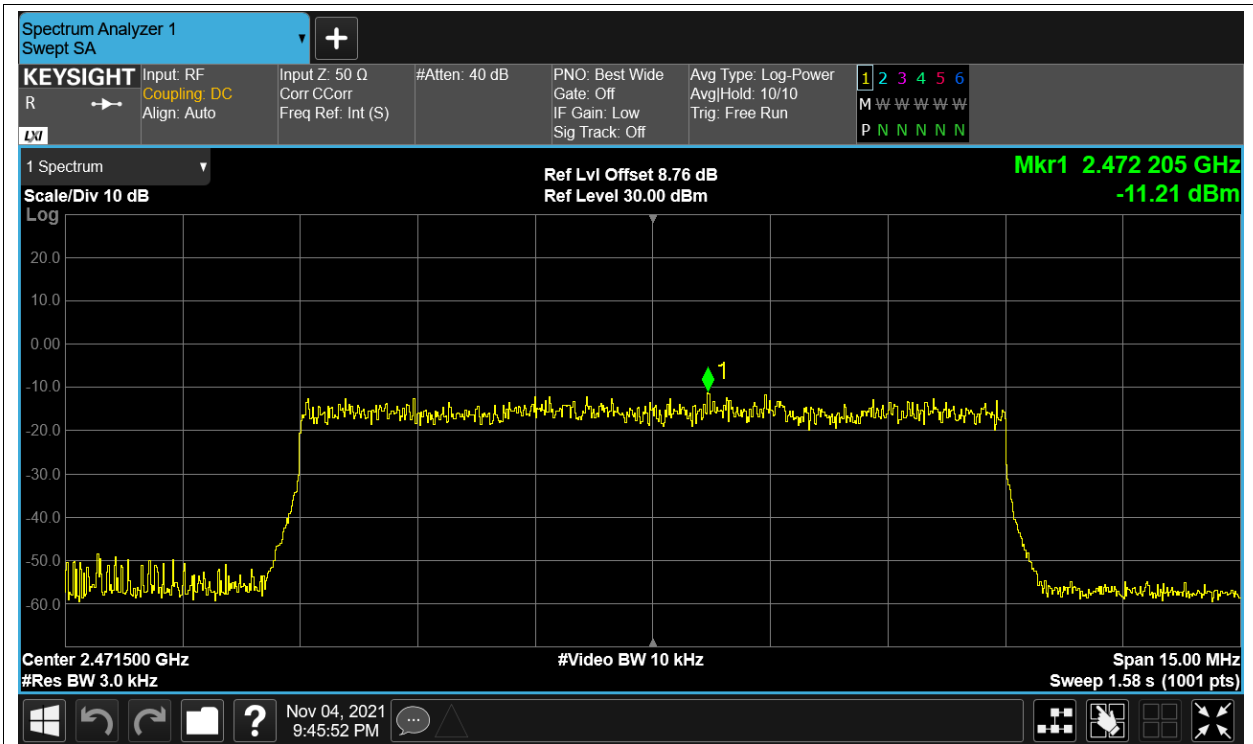

PSD NVNT 2.4G-1.4M-QPSK 2475.5MHz Ant2

PSD NVNT 2.4G-10M-16QAM 2407.5MHz Ant1

PSD NVNT 2.4G-10M-16QAM 2407.5MHz Ant2

PSD NVNT 2.4G-10M-16QAM 2439.5MHz Ant1

PSD NVNT 2.4G-10M-16QAM 2439.5MHz Ant2

PSD NVNT 2.4G-10M-16QAM 2471.5MHz Ant1