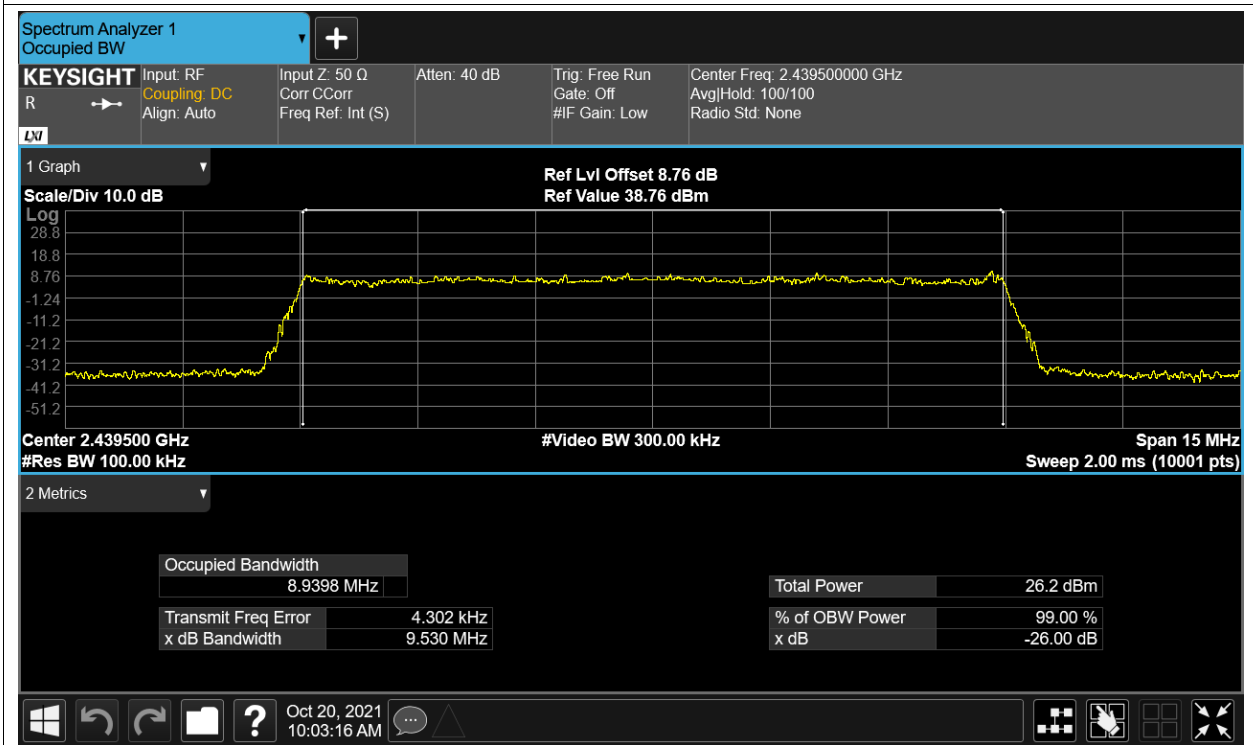

OBW NVNT 2.4G-1.4M-QPSK 2475.5MHz Ant2

OBW NVNT 2.4G-10M-16QAM 2407.5MHz Ant1

OBW NVNT 2.4G-10M-16QAM 2407.5MHz Ant2

OBW NVNT 2.4G-10M-16QAM 2439.5MHz Ant1

OBW NVNT 2.4G-10M-16QAM 2439.5MHz Ant2

OBW NVNT 2.4G-10M-16QAM 2471.5MHz Ant1