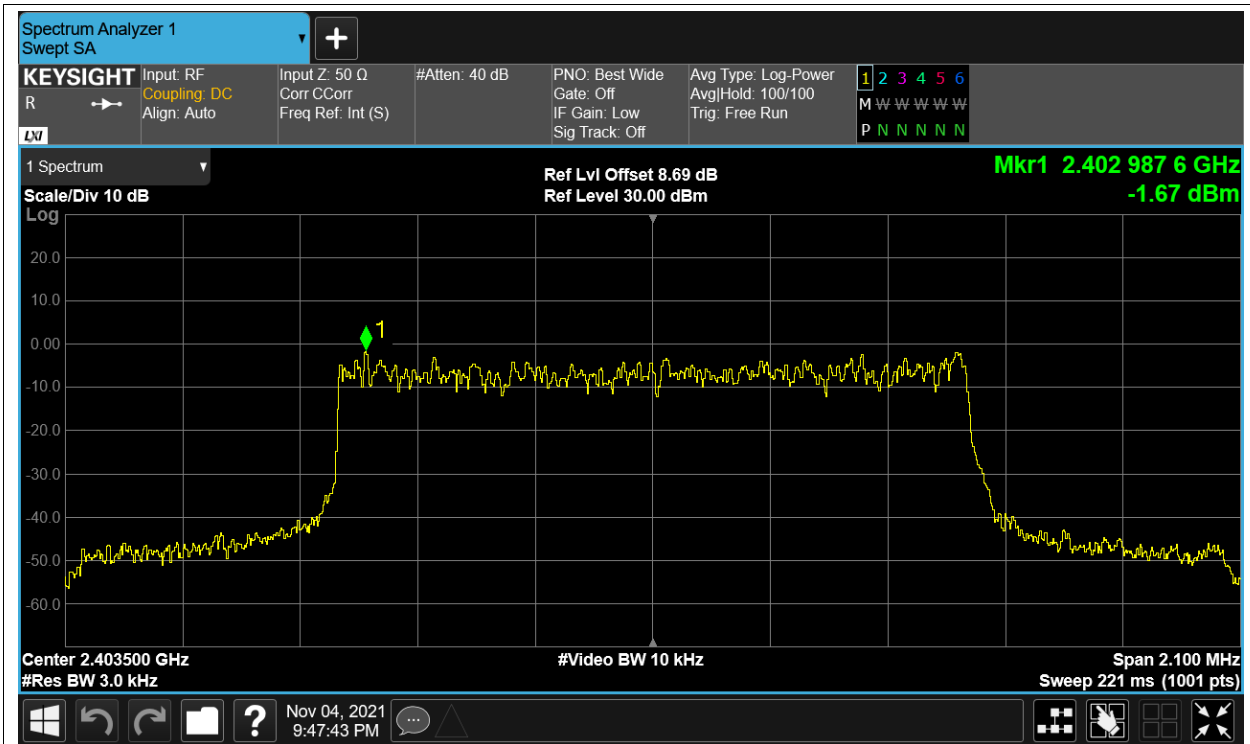

PSD NVNT 2.4G-1.4M-QPSK 2403.5MHz Ant1