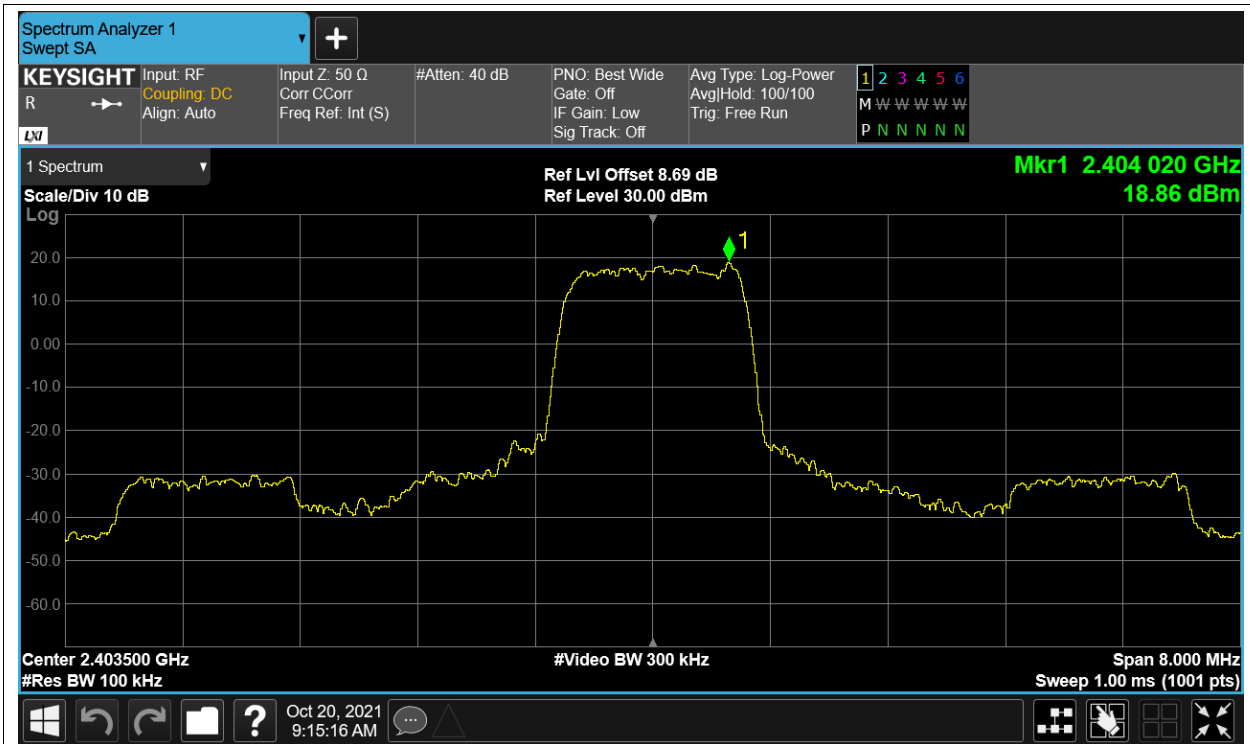

## Band Edge

Condition	Mode	Frequency (MHz)	Antenna	Max Value (dBc)	Limit (dBc)	Verdict
NVNT	2.4G-1.4M-16QAM	2403.5	Ant1	-58.61	-20	Pass
NVNT	2.4G-1.4M-16QAM	2403.5	Ant2	-58.68	-20	Pass
NVNT	2.4G-1.4M-16QAM	2475.5	Ant1	-67.18	-20	Pass
NVNT	2.4G-1.4M-16QAM	2475.5	Ant2	-67.54	-20	Pass
NVNT	2.4G-1.4M-QPSK	2403.5	Ant1	-59.8	-20	Pass
NVNT	2.4G-1.4M-QPSK	2403.5	Ant2	-58.81	-20	Pass
NVNT	2.4G-1.4M-QPSK	2475.5	Ant1	-58.08	-20	Pass
NVNT	2.4G-1.4M-QPSK	2475.5	Ant2	-58.91	-20	Pass
NVNT	2.4G-10M-16QAM	2407.5	Ant1	-51.51	-20	Pass
NVNT	2.4G-10M-16QAM	2407.5	Ant2	-50.84	-20	Pass
NVNT	2.4G-10M-16QAM	2471.5	Ant1	-47.98	-20	Pass
NVNT	2.4G-10M-16QAM	2471.5	Ant2	-48.29	-20	Pass
NVNT	2.4G-10M-QPSK	2407.5	Ant1	-52.04	-20	Pass
NVNT	2.4G-10M-QPSK	2407.5	Ant2	-50.68	-20	Pass
NVNT	2.4G-10M-QPSK	2471.5	Ant1	-48.63	-20	Pass
NVNT	2.4G-10M-QPSK	2471.5	Ant2	-48.22	-20	Pass
NVNT	2.4G-20M-16QAM	2412.5	Ant1	-52.31	-20	Pass
NVNT	2.4G-20M-16QAM	2412.5	Ant2	-52.14	-20	Pass
NVNT	2.4G-20M-16QAM	2462.5	Ant1	-50.82	-20	Pass
NVNT	2.4G-20M-16QAM	2462.5	Ant2	-50.72	-20	Pass
NVNT	2.4G-20M-QPSK	2412.5	Ant1	-52.9	-20	Pass
NVNT	2.4G-20M-QPSK	2412.5	Ant2	-50.4	-20	Pass
NVNT	2.4G-20M-QPSK	2462.5	Ant1	-51.59	-20	Pass
NVNT	2.4G-20M-QPSK	2462.5	Ant2	-50.01	-20	Pass

Band Edge NVNT 2.4G-1.4M-16QAM 2403.5MHz Ant2 Emission

Band Edge NVNT 2.4G-1.4M-16QAM 2475.5MHz Ant1 Ref

Band Edge NVNT 2.4G-1.4M-16QAM 2475.5MHz Ant1 Emission

Band Edge NVNT 2.4G-1.4M-16QAM 2475.5MHz Ant2 Ref

Band Edge NVNT 2.4G-1.4M-16QAM 2475.5MHz Ant2 Emission

Band Edge NVNT 2.4G-1.4M-QPSK 2403.5MHz Ant1 Ref

Band Edge NVNT 2.4G-1.4M-QPSK 2403.5MHz Ant1 Emission

Band Edge NVNT 2.4G-1.4M-QPSK 2403.5MHz Ant2 Ref

Band Edge NVNT 2.4G-1.4M-QPSK 2403.5MHz Ant2 Emission

Band Edge NVNT 2.4G-1.4M-QPSK 2475.5MHz Ant1 Ref

Band Edge NVNT 2.4G-1.4M-QPSK 2475.5MHz Ant1 Emission

Band Edge NVNT 2.4G-1.4M-QPSK 2475.5MHz Ant2 Ref