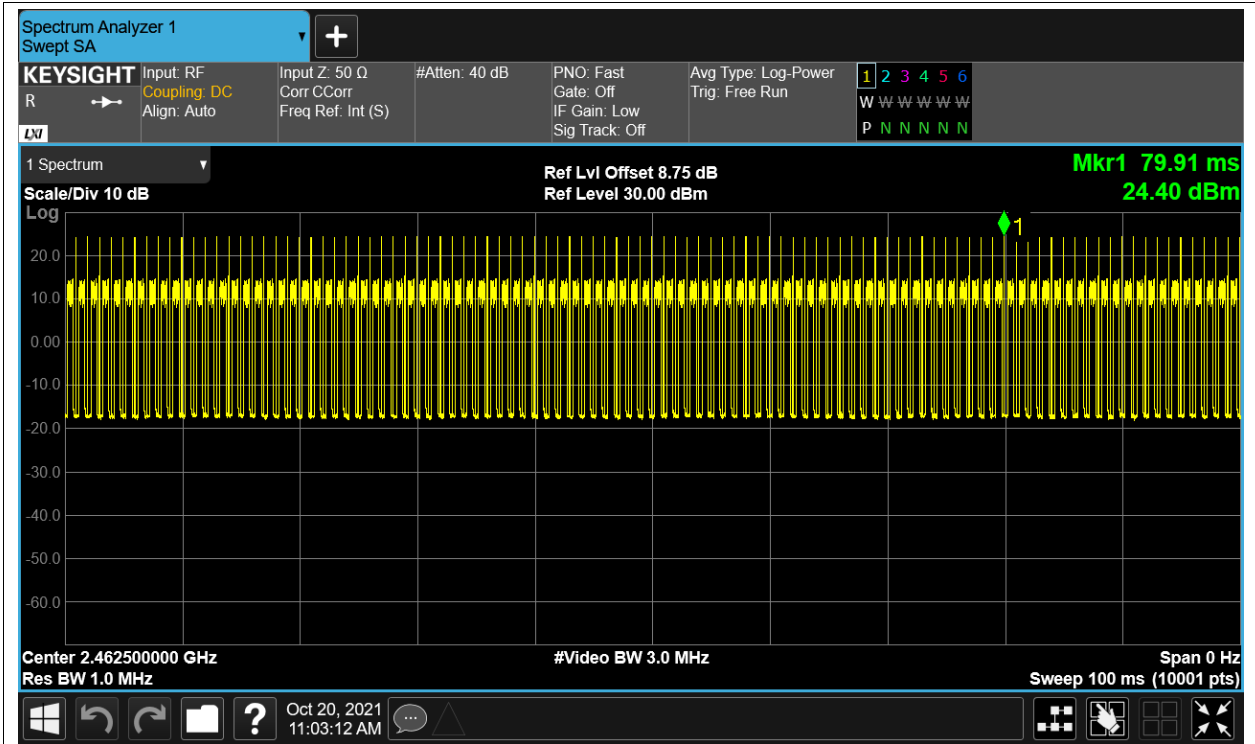

Duty Cycle NVNT 2.4G-10M-QPSK 2439.5MHz Sum

Duty Cycle NVNT 2.4G-10M-QPSK 2471.5MHz Sum

Duty Cycle NVNT 2.4G-20M-16QAM 2412.5MHz Sum

Duty Cycle NVNT 2.4G-20M-16QAM 2437.5MHz Sum

Duty Cycle NVNT 2.4G-20M-16QAM 2462.5MHz Sum