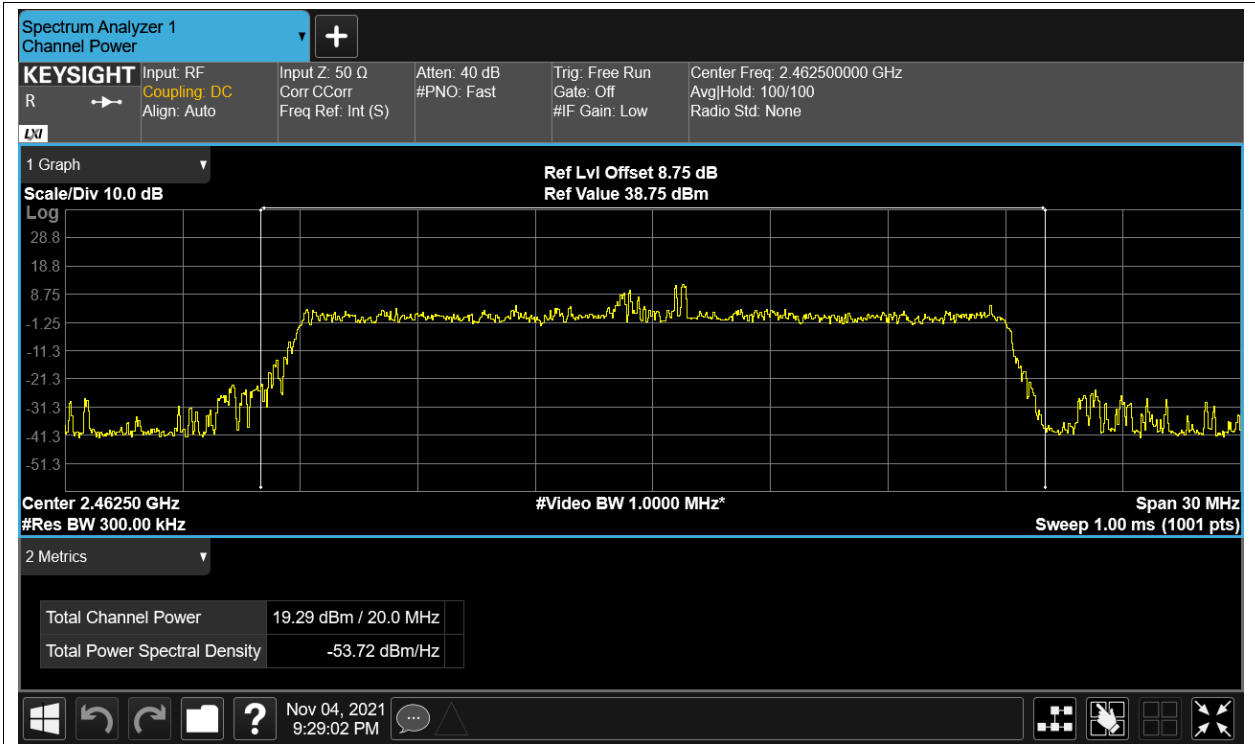

Power NVNT 2.4G-10M-QPSK 2439.5MHz Ant2

Power NVNT 2.4G-10M-QPSK 2471.5MHz Ant1

Power NVNT 2.4G-10M-QPSK 2471.5MHz Ant2

Power NVNT 2.4G-20M-16QAM 2412.5MHz Ant1

Power NVNT 2.4G-20M-16QAM 2412.5MHz Ant2

Power NVNT 2.4G-20M-16QAM 2437.5MHz Ant1

Power NVNT 2.4G-20M-16QAM 2437.5MHz Ant2

Power NVNT 2.4G-20M-16QAM 2462.5MHz Ant1

Power NVNT 2.4G-20M-16QAM 2462.5MHz Ant2

Power NVNT 2.4G-20M-QPSK 2412.5MHz Ant1

Power NVNT 2.4G-20M-QPSK 2412.5MHz Ant2

Power NVNT 2.4G-20M-QPSK 2437.5MHz Ant1