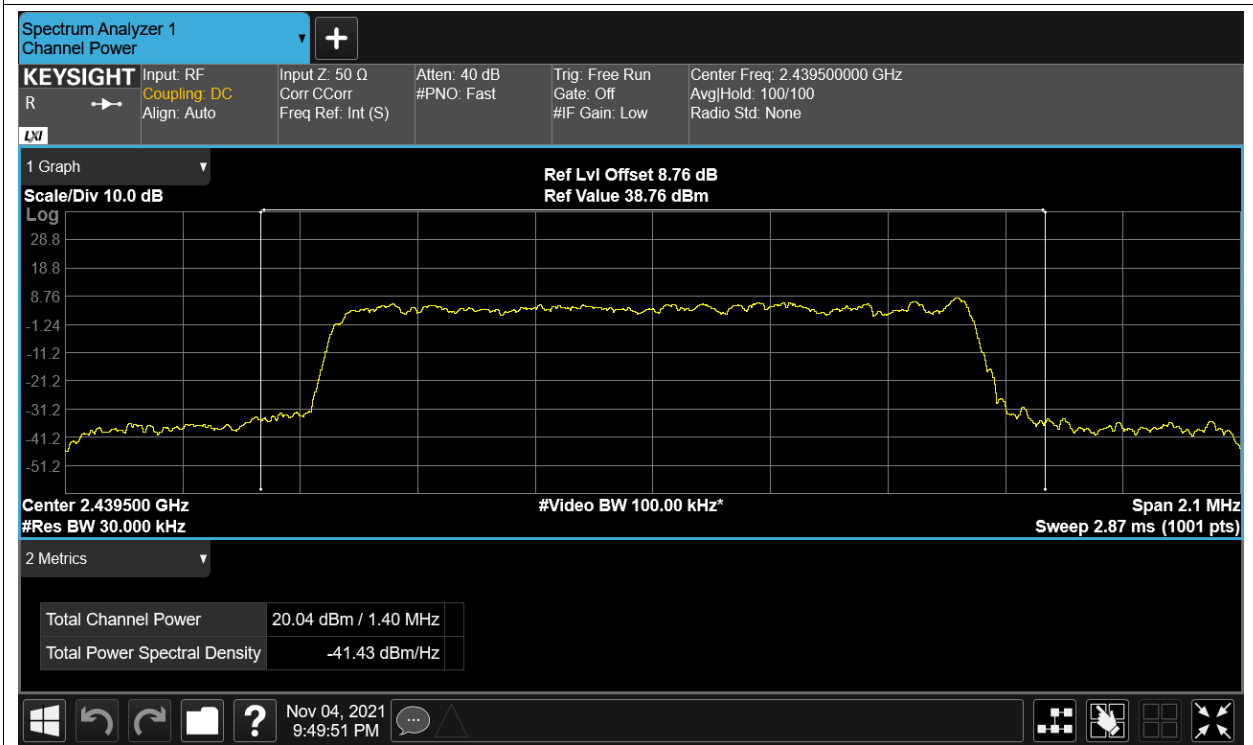

Test Graphs

Power NVNT 2.4G-1.4M-16QAM 2403.5MHz Ant1

Power NVNT 2.4G-1.4M-16QAM 2403.5MHz Ant2

Power NVNT 2.4G-1.4M-16QAM 2439.5MHz Ant1

Power NVNT 2.4G-1.4M-16QAM 2439.5MHz Ant2

Power NVNT 2.4G-1.4M-16QAM 2475.5MHz Ant1

Power NVNT 2.4G-1.4M-16QAM 2475.5MHz Ant2

Power NVNT 2.4G-1.4M-QPSK 2403.5MHz Ant1

Power NVNT 2.4G-1.4M-QPSK 2403.5MHz Ant2

Power NVNT 2.4G-1.4M-QPSK 2439.5MHz Ant1

Power NVNT 2.4G-1.4M-QPSK 2439.5MHz Ant2

Power NVNT 2.4G-1.4M-QPSK 2475.5MHz Ant1

Power NVNT 2.4G-1.4M-QPSK 2475.5MHz Ant2

Power NVNT 2.4G-10M-16QAM 2407.5MHz Ant1

Power NVNT 2.4G-10M-16QAM 2407.5MHz Ant2

Power NVNT 2.4G-10M-16QAM 2439.5MHz Ant1