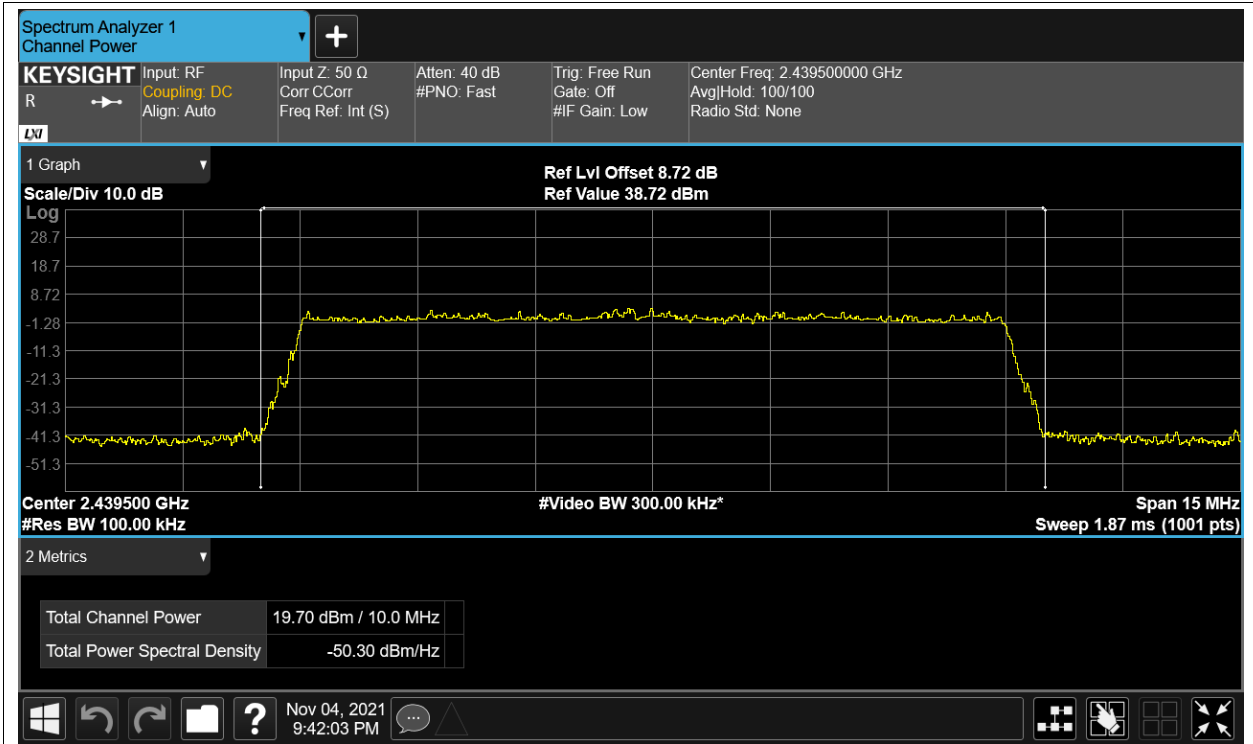

Power NVNT 2.4G-10M-16QAM 2439.5MHz Ant2

Power NVNT 2.4G-10M-16QAM 2471.5MHz Ant1

Power NVNT 2.4G-10M-16QAM 2471.5MHz Ant2

Power NVNT 2.4G-10M-QPSK 2407.5MHz Ant1

Power NVNT 2.4G-10M-QPSK 2407.5MHz Ant2

Power NVNT 2.4G-10M-QPSK 2439.5MHz Ant1

Power NVNT 2.4G-10M-QPSK 2439.5MHz Ant2

Power NVNT 2.4G-10M-QPSK 2471.5MHz Ant1

Power NVNT 2.4G-10M-QPSK 2471.5MHz Ant2

Power NVNT 2.4G-20M-16QAM 2412.5MHz Ant1

Power NVNT 2.4G-20M-16QAM 2412.5MHz Ant2

Power NVNT 2.4G-20M-16QAM 2437.5MHz Ant1