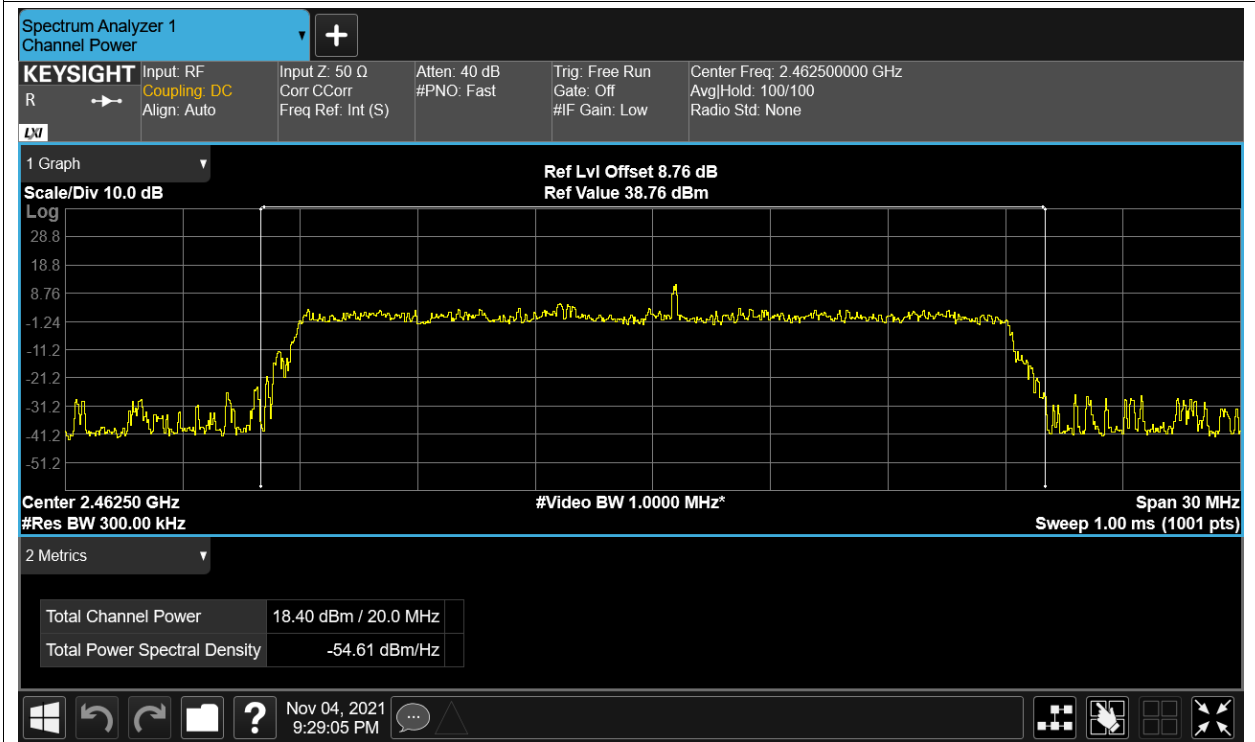

Power NVNT 2.4G-20M-16QAM 2462.5MHz Ant2