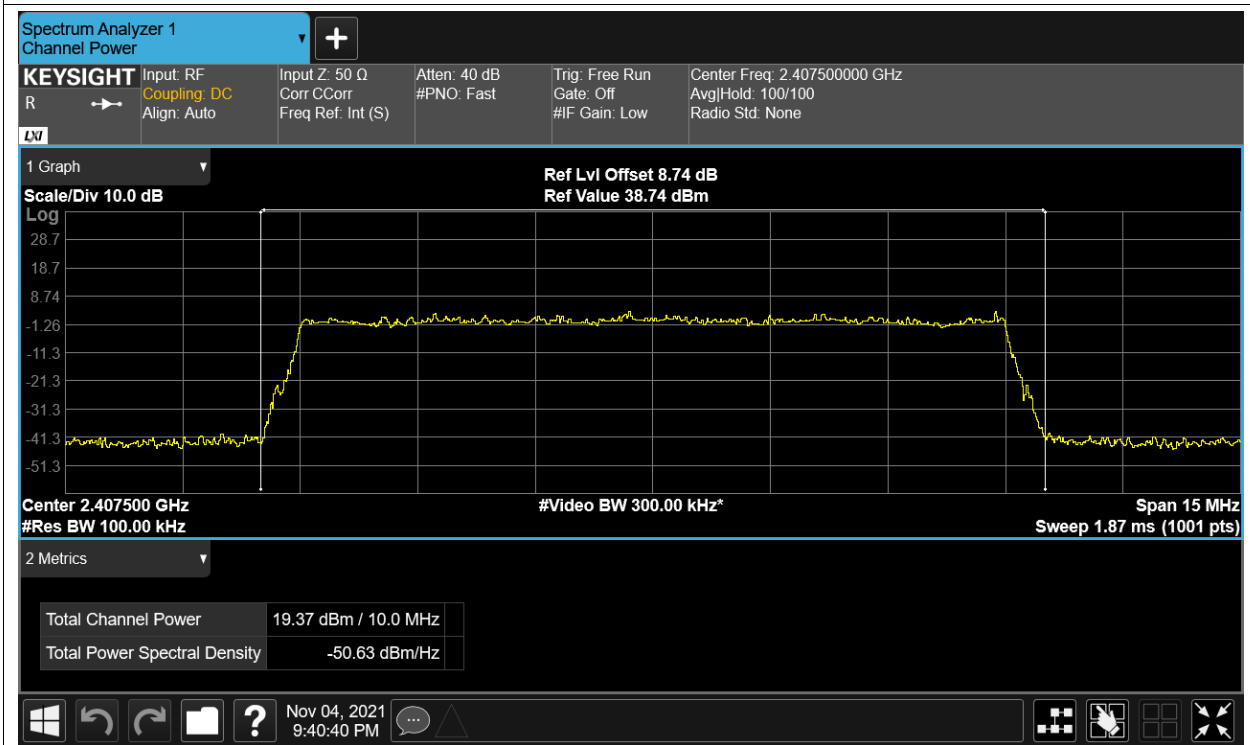

Power NVNT 2.4G-1.4M-QPSK 2475.5MHz Ant1

Power NVNT 2.4G-1.4M-QPSK 2475.5MHz Ant2

Power NVNT 2.4G-10M-16QAM 2407.5MHz Ant1

Power NVNT 2.4G-10M-16QAM 2407.5MHz Ant2

Power NVNT 2.4G-10M-16QAM 2439.5MHz Ant1

Power NVNT 2.4G-10M-16QAM 2439.5MHz Ant2

Power NVNT 2.4G-10M-16QAM 2471.5MHz Ant1

Power NVNT 2.4G-10M-16QAM 2471.5MHz Ant2

Power NVNT 2.4G-10M-QPSK 2407.5MHz Ant1

Power NVNT 2.4G-10M-QPSK 2407.5MHz Ant2

Power NVNT 2.4G-10M-QPSK 2439.5MHz Ant1