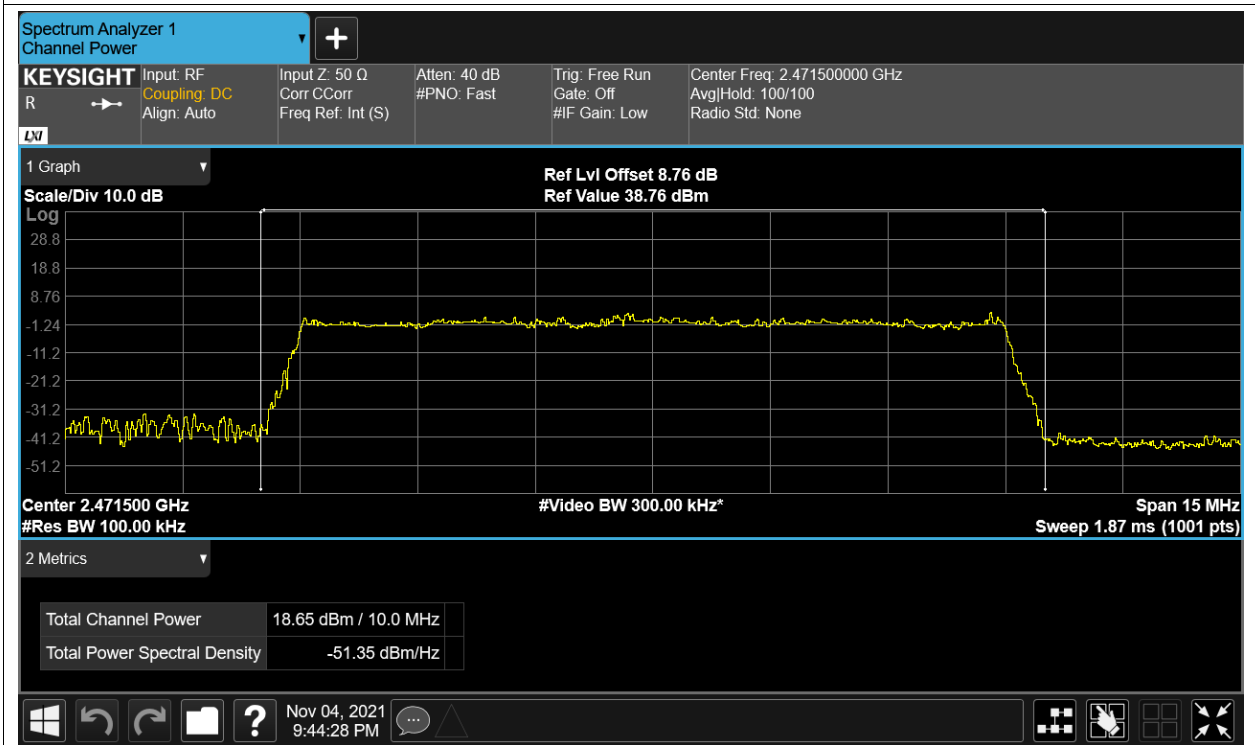

Power NVNT 2.4G-10M-16QAM 2439.5MHz Ant2

Power NVNT 2.4G-10M-16QAM 2471.5MHz Ant1

Power NVNT 2.4G-10M-16QAM 2471.5MHz Ant2

Power NVNT 2.4G-10M-QPSK 2407.5MHz Ant1

Power NVNT 2.4G-10M-QPSK 2407.5MHz Ant2

Power NVNT 2.4G-10M-QPSK 2439.5MHz Ant1

Power NVNT 2.4G-10M-QPSK 2439.5MHz Ant2

Power NVNT 2.4G-10M-QPSK 2471.5MHz Ant1

Power NVNT 2.4G-10M-QPSK 2471.5MHz Ant2

Power NVNT 2.4G-20M-16QAM 2412.5MHz Ant1

Power NVNT 2.4G-20M-16QAM 2412.5MHz Ant2

Power NVNT 2.4G-20M-16QAM 2437.5MHz Ant1