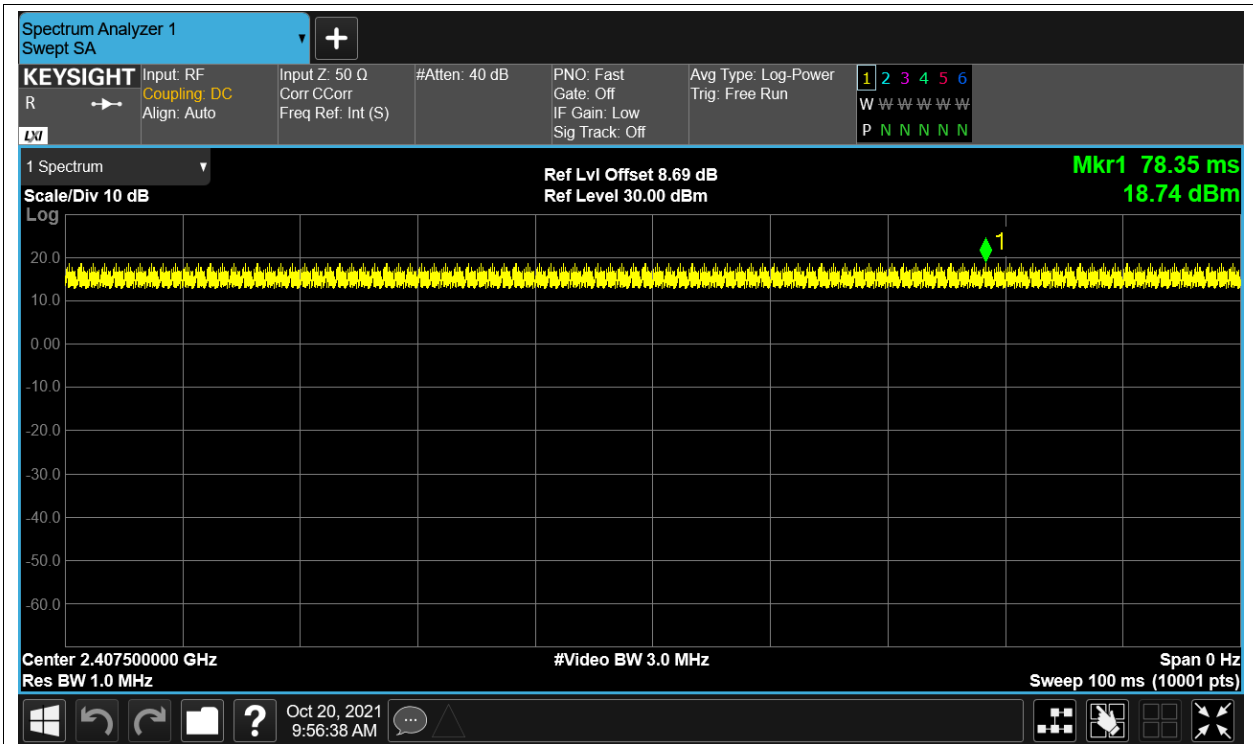

Duty Cycle NVNT 2.4G-10M-16QAM 2407.5MHz Sum