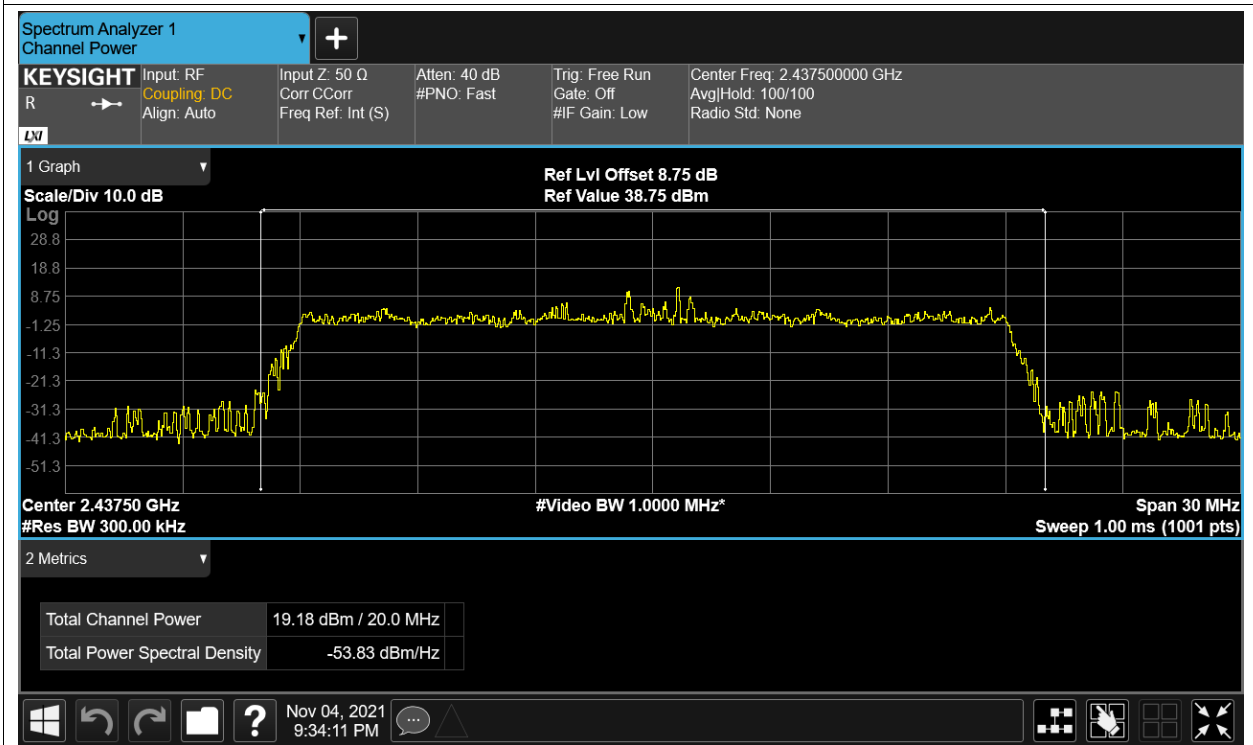

Power NVNT 2.4G-10M-QPSK 2439.5MHz Ant2

Power NVNT 2.4G-10M-QPSK 2471.5MHz Ant1

Power NVNT 2.4G-10M-QPSK 2471.5MHz Ant2

Power NVNT 2.4G-20M-16QAM 2412.5MHz Ant1

Power NVNT 2.4G-20M-16QAM 2412.5MHz Ant2

Power NVNT 2.4G-20M-16QAM 2437.5MHz Ant1

Power NVNT 2.4G-20M-16QAM 2437.5MHz Ant2

Power NVNT 2.4G-20M-16QAM 2462.5MHz Ant1

Power NVNT 2.4G-20M-16QAM 2462.5MHz Ant2

Power NVNT 2.4G-20M-QPSK 2412.5MHz Ant1

Power NVNT 2.4G-20M-QPSK 2412.5MHz Ant2

Power NVNT 2.4G-20M-QPSK 2437.5MHz Ant1