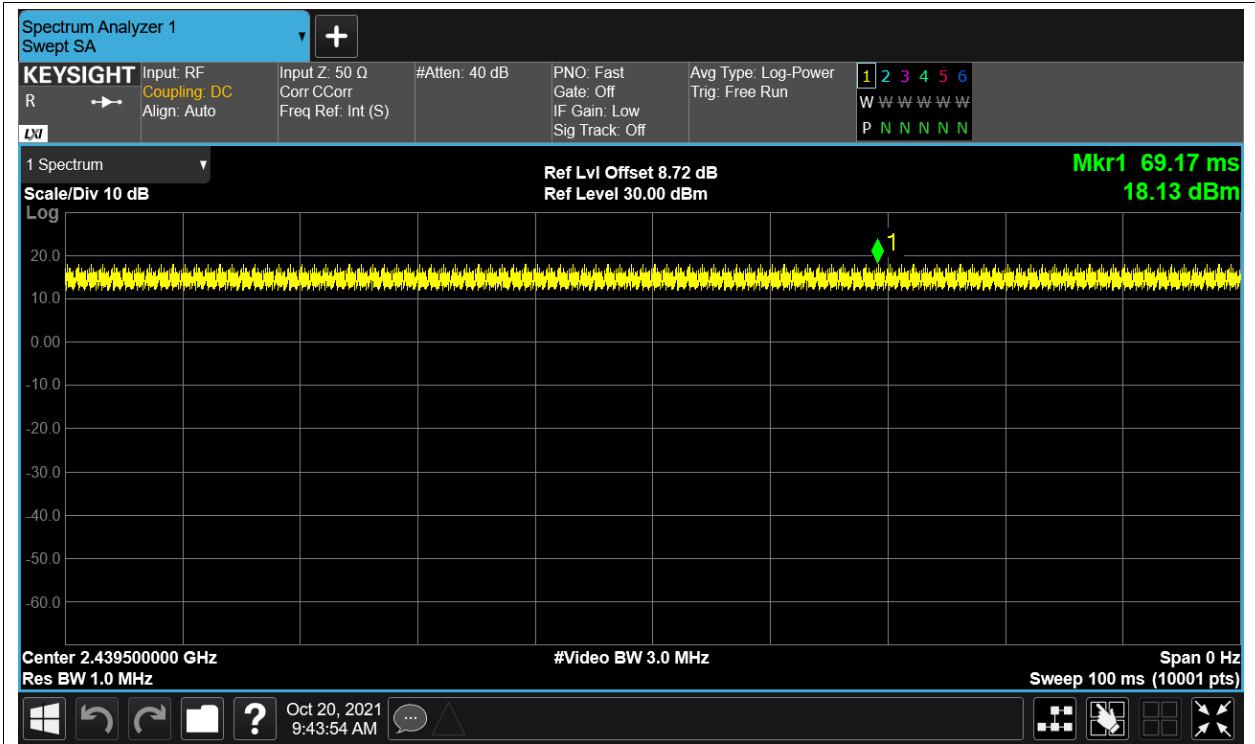

Duty Cycle NVNT 2.4G-10M-QPSK 2439.5MHz Sum