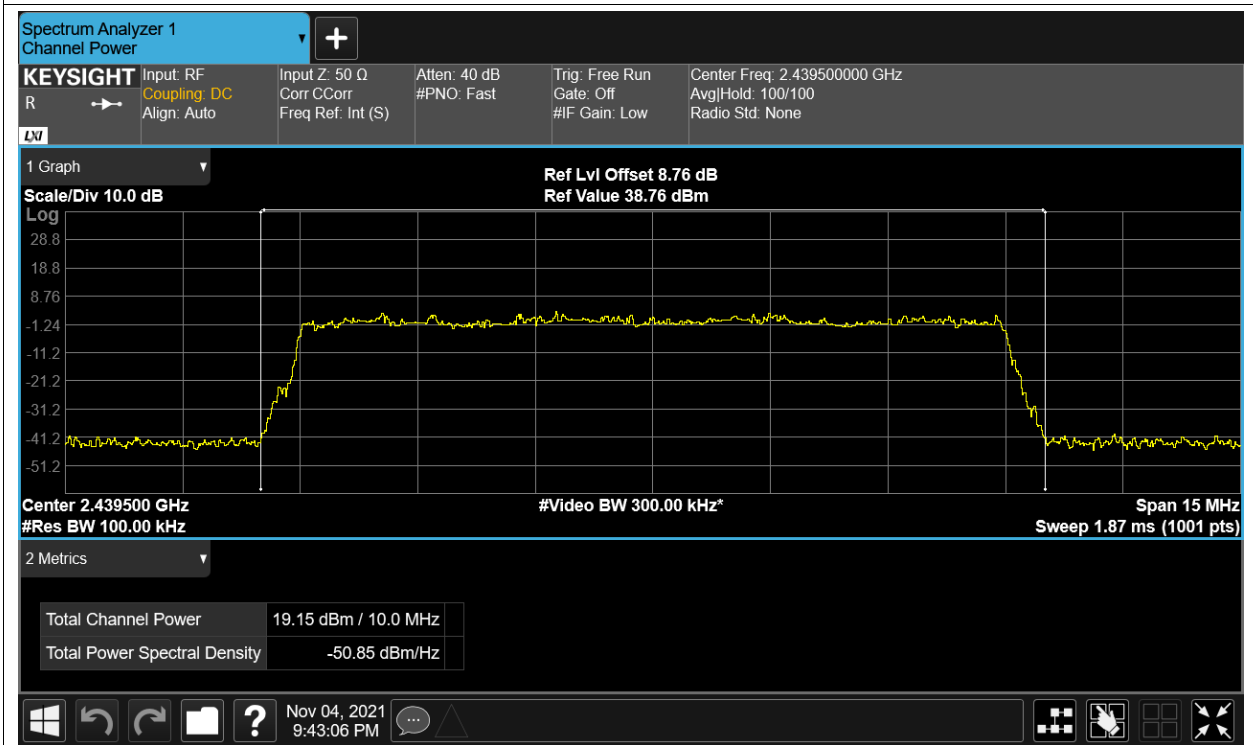

Power NVNT 2.4G-1.4M-QPSK 2475.5MHz Ant1

Power NVNT 2.4G-1.4M-QPSK 2475.5MHz Ant2

Power NVNT 2.4G-10M-16QAM 2407.5MHz Ant1

Power NVNT 2.4G-10M-16QAM 2407.5MHz Ant2

Power NVNT 2.4G-10M-16QAM 2439.5MHz Ant1

Power NVNT 2.4G-10M-16QAM 2439.5MHz Ant2

Power NVNT 2.4G-10M-16QAM 2471.5MHz Ant1

Power NVNT 2.4G-10M-16QAM 2471.5MHz Ant2

Power NVNT 2.4G-10M-QPSK 2407.5MHz Ant1

Power NVNT 2.4G-10M-QPSK 2407.5MHz Ant2

Power NVNT 2.4G-10M-QPSK 2439.5MHz Ant1