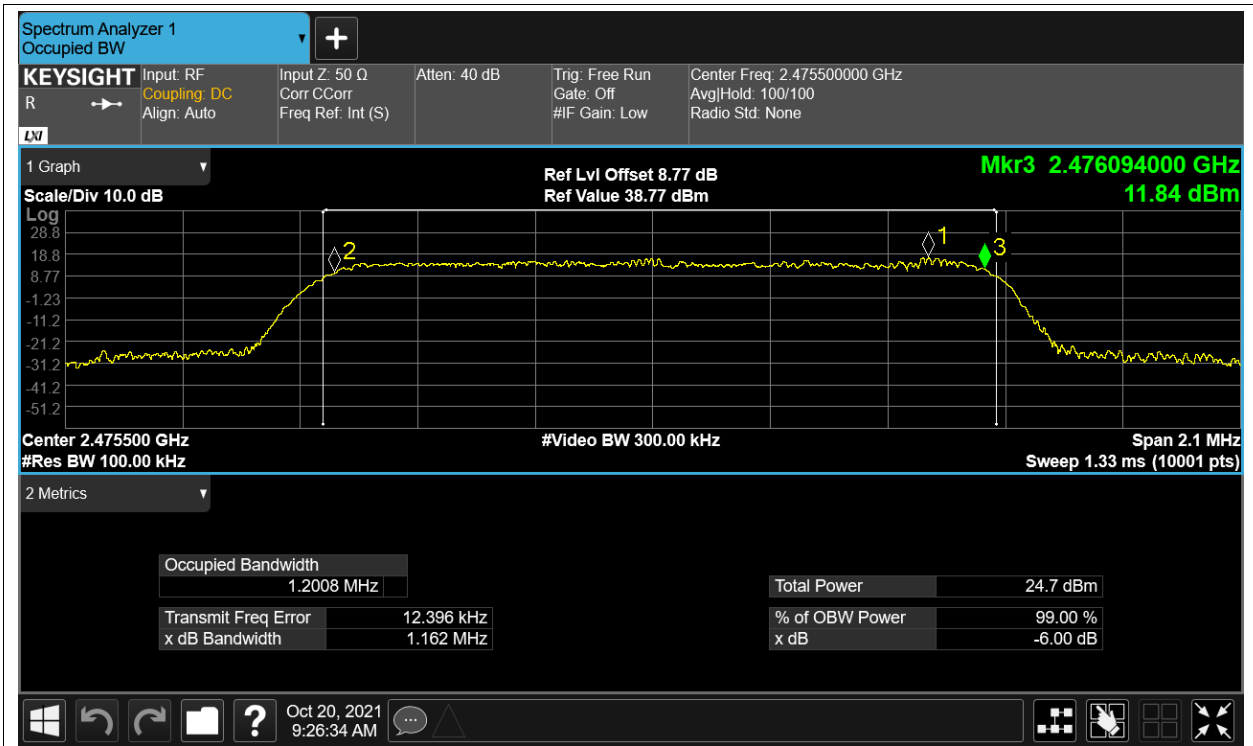

-6dB Bandwidth NVNT 2.4G-1.4M-16QAM 2475.5MHz Ant1