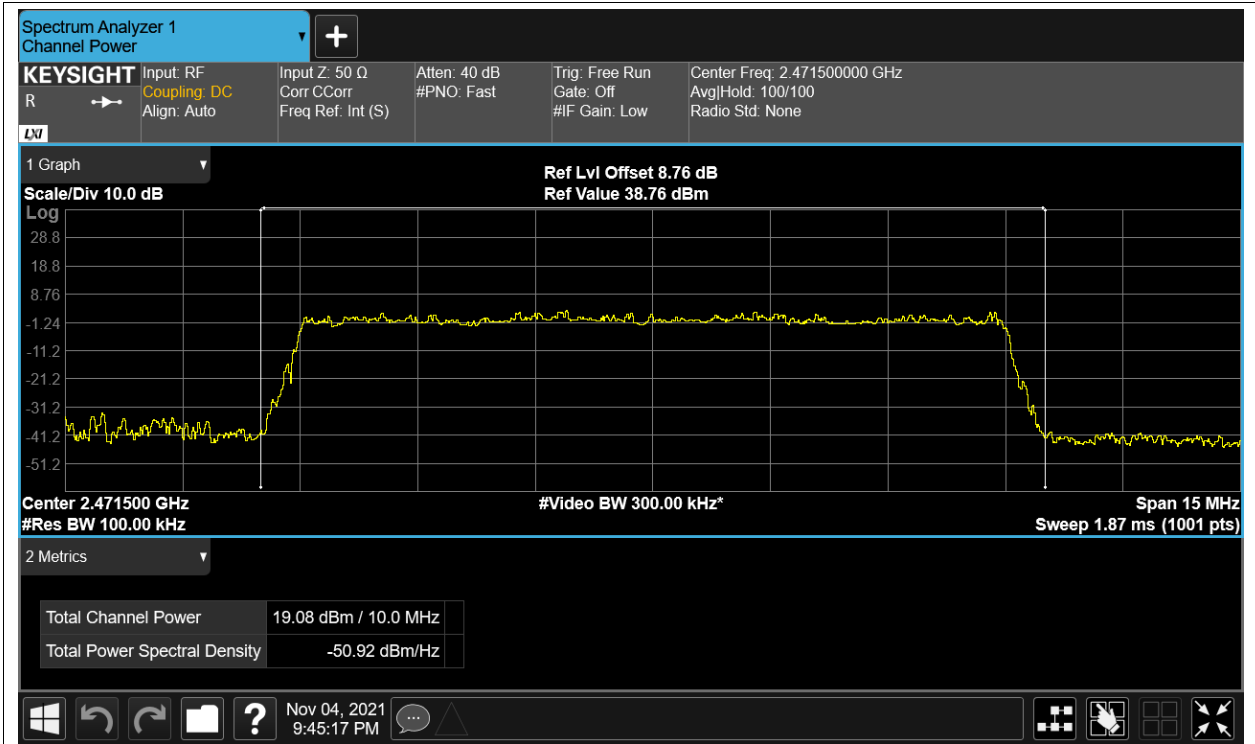

Power NVNT 2.4G-1.4M-QPSK 2475.5MHz Ant1

Power NVNT 2.4G-1.4M-QPSK 2475.5MHz Ant2

Power NVNT 2.4G-10M-16QAM 2407.5MHz Ant1

Power NVNT 2.4G-10M-16QAM 2407.5MHz Ant2

Power NVNT 2.4G-10M-16QAM 2439.5MHz Ant1

Power NVNT 2.4G-10M-16QAM 2439.5MHz Ant2

Power NVNT 2.4G-10M-16QAM 2471.5MHz Ant1

Power NVNT 2.4G-10M-16QAM 2471.5MHz Ant2

Power NVNT 2.4G-10M-QPSK 2407.5MHz Ant1

Power NVNT 2.4G-10M-QPSK 2407.5MHz Ant2

Power NVNT 2.4G-10M-QPSK 2439.5MHz Ant1