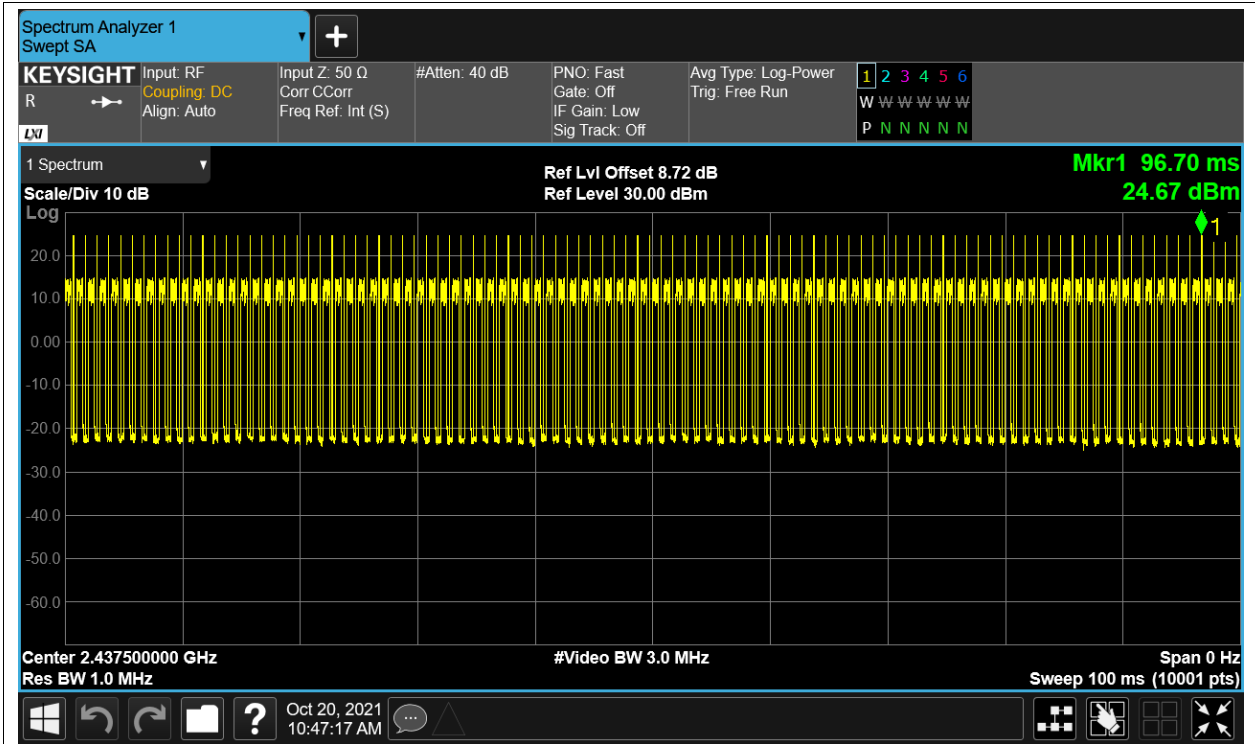

Duty Cycle NVNT 2.4G-20M-QPSK 2437.5MHz Sum