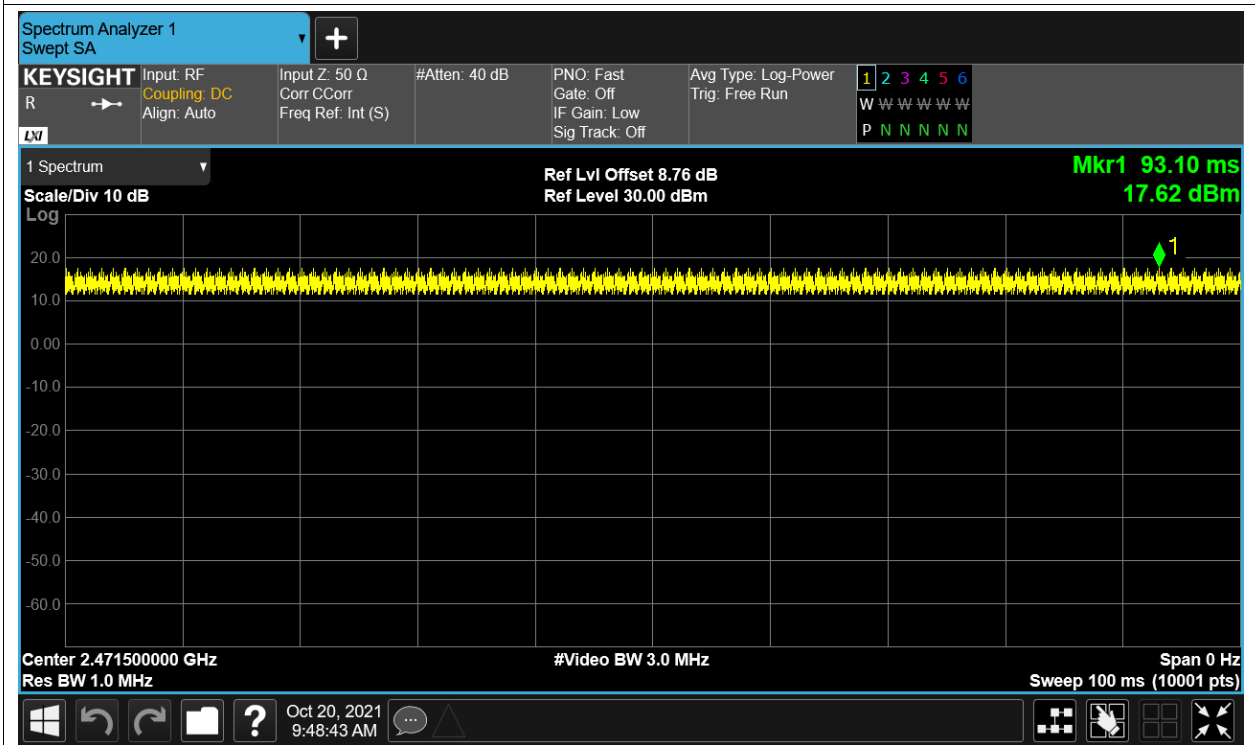

Duty Cycle NVNT 2.4G-10M-QPSK 2471.5MHz Sum