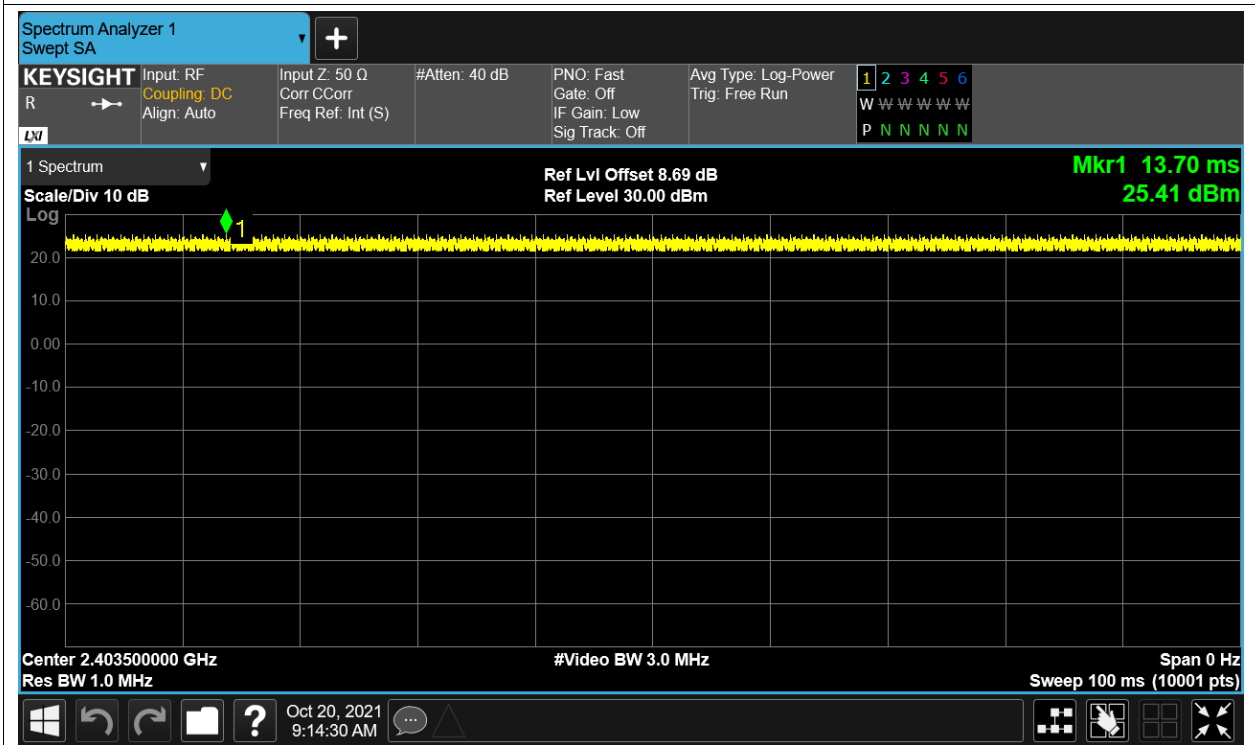

Test Graphs

Duty Cycle NVNT 2.4G-1.4M-16QAM 2403.5MHz Sum

Duty Cycle NVNT 2.4G-1.4M-16QAM 2439.5MHz Sum

Duty Cycle NVNT 2.4G-1.4M-16QAM 2475.5MHz Sum

Duty Cycle NVNT 2.4G-1.4M-QPSK 2403.5MHz Sum

Duty Cycle NVNT 2.4G-1.4M-QPSK 2439.5MHz Sum