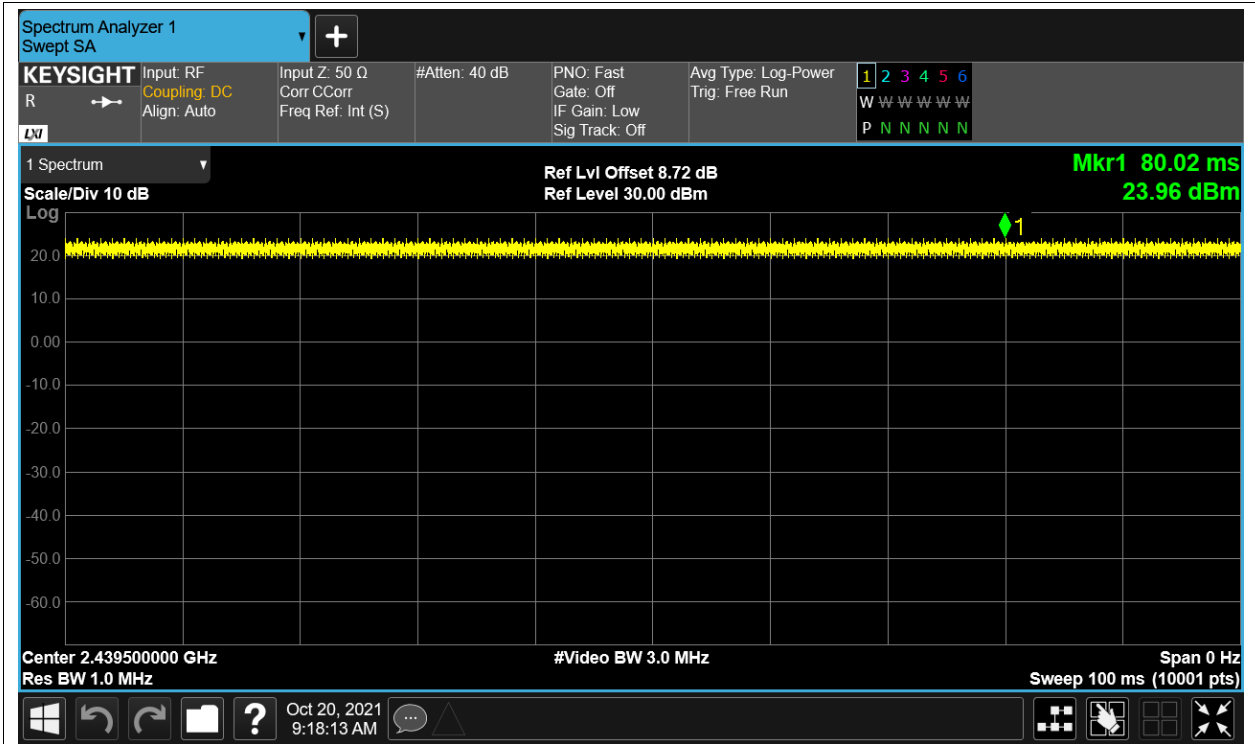

Test Graphs

Duty Cycle NVNT 2.4G-1.4M-16QAM 2403.5MHz Sum

Duty Cycle NVNT 2.4G-1.4M-16QAM 2439.5MHz Sum

Duty Cycle NVNT 2.4G-1.4M-16QAM 2475.5MHz Sum

Duty Cycle NVNT 2.4G-1.4M-QPSK 2403.5MHz Sum

Duty Cycle NVNT 2.4G-1.4M-QPSK 2439.5MHz Sum