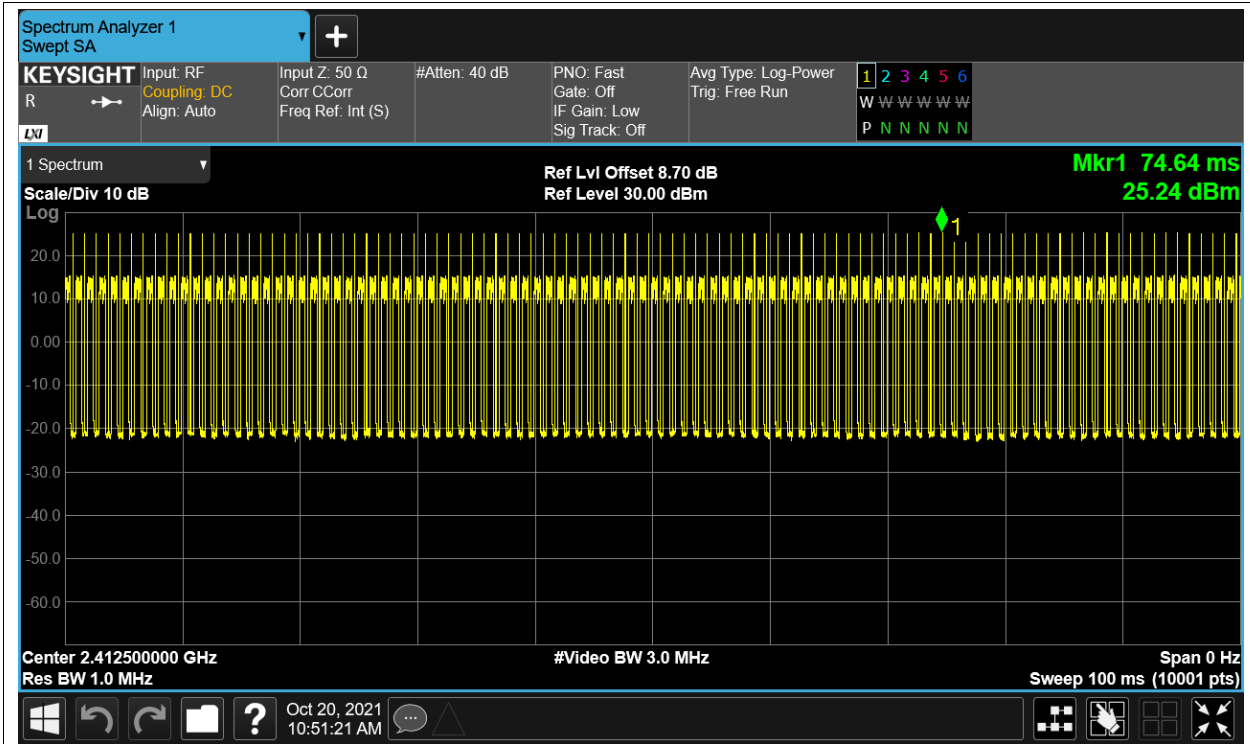

Duty Cycle NVNT 2.4G-20M-16QAM 2412.5MHz Sum