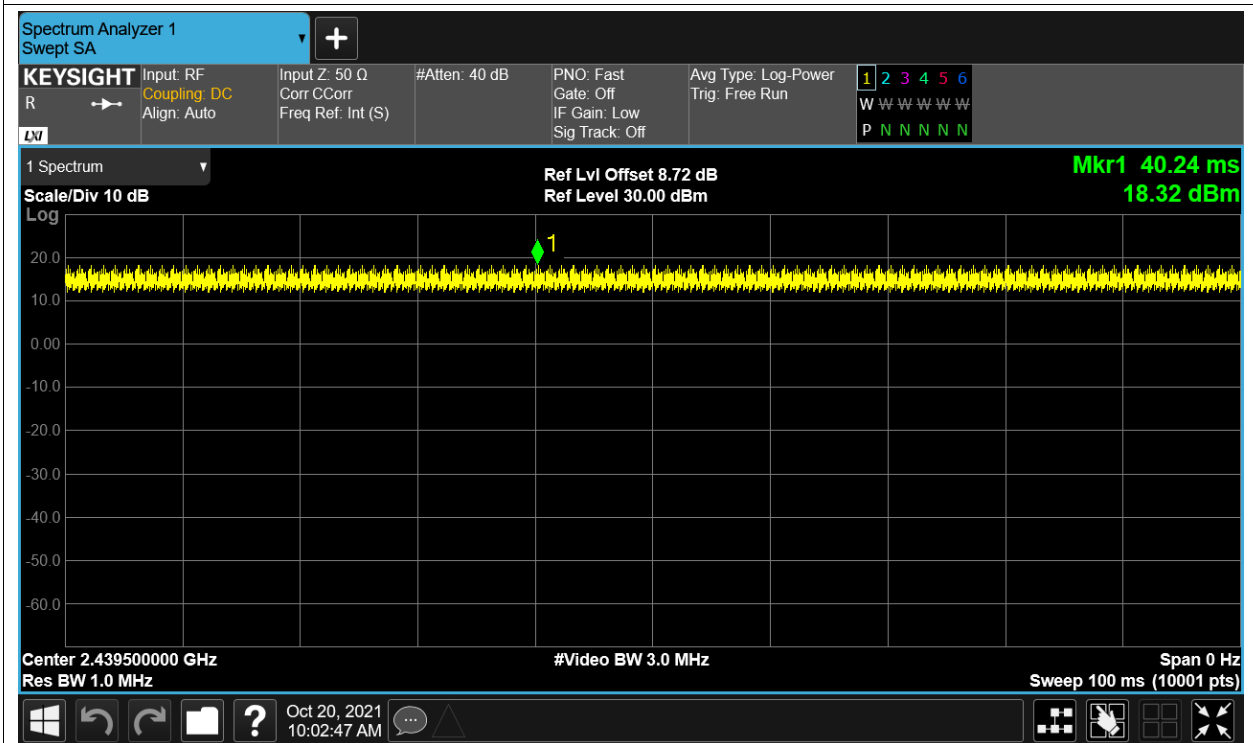

Duty Cycle NVNT 2.4G-10M-16QAM 2439.5MHz Sum