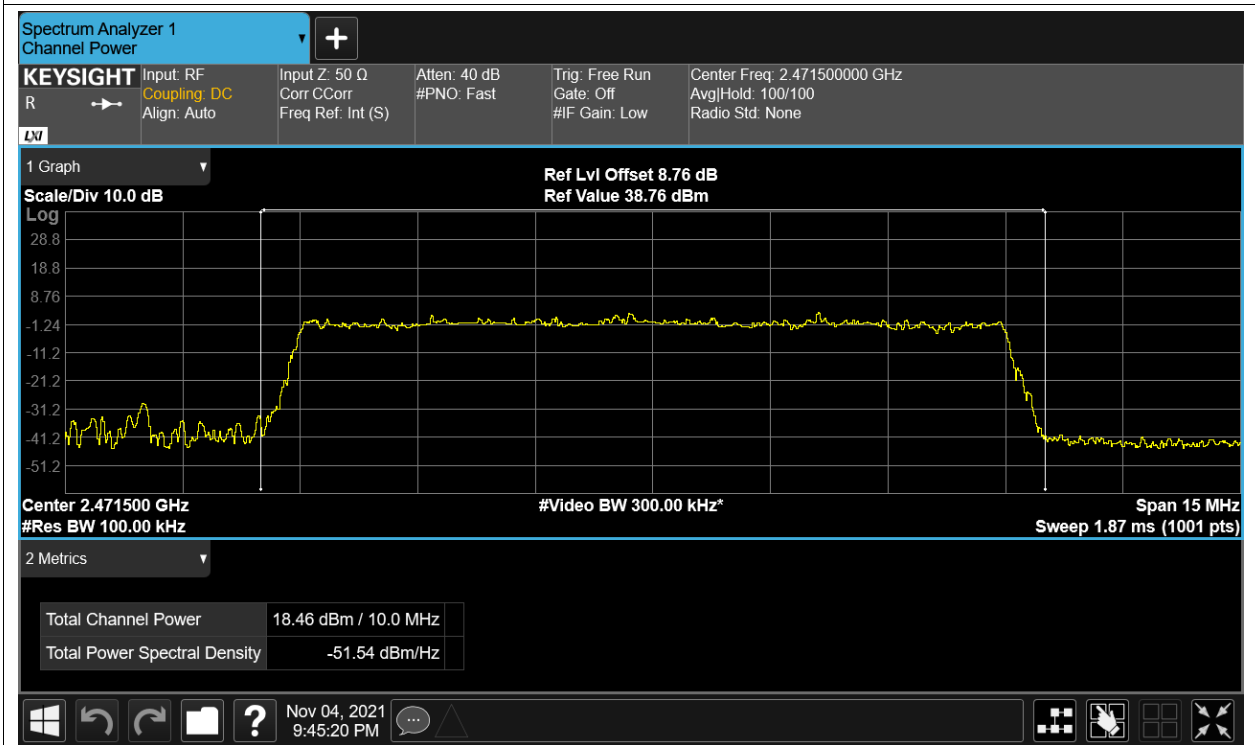

Power NVNT 2.4G-1.4M-QPSK 2475.5MHz Ant1

Power NVNT 2.4G-1.4M-QPSK 2475.5MHz Ant2

Power NVNT 2.4G-10M-16QAM 2407.5MHz Ant1

Power NVNT 2.4G-10M-16QAM 2407.5MHz Ant2

Power NVNT 2.4G-10M-16QAM 2439.5MHz Ant1

Power NVNT 2.4G-10M-16QAM 2439.5MHz Ant2

Power NVNT 2.4G-10M-16QAM 2471.5MHz Ant1

Power NVNT 2.4G-10M-16QAM 2471.5MHz Ant2

Power NVNT 2.4G-10M-QPSK 2407.5MHz Ant1

Power NVNT 2.4G-10M-QPSK 2407.5MHz Ant2

Power NVNT 2.4G-10M-QPSK 2439.5MHz Ant1