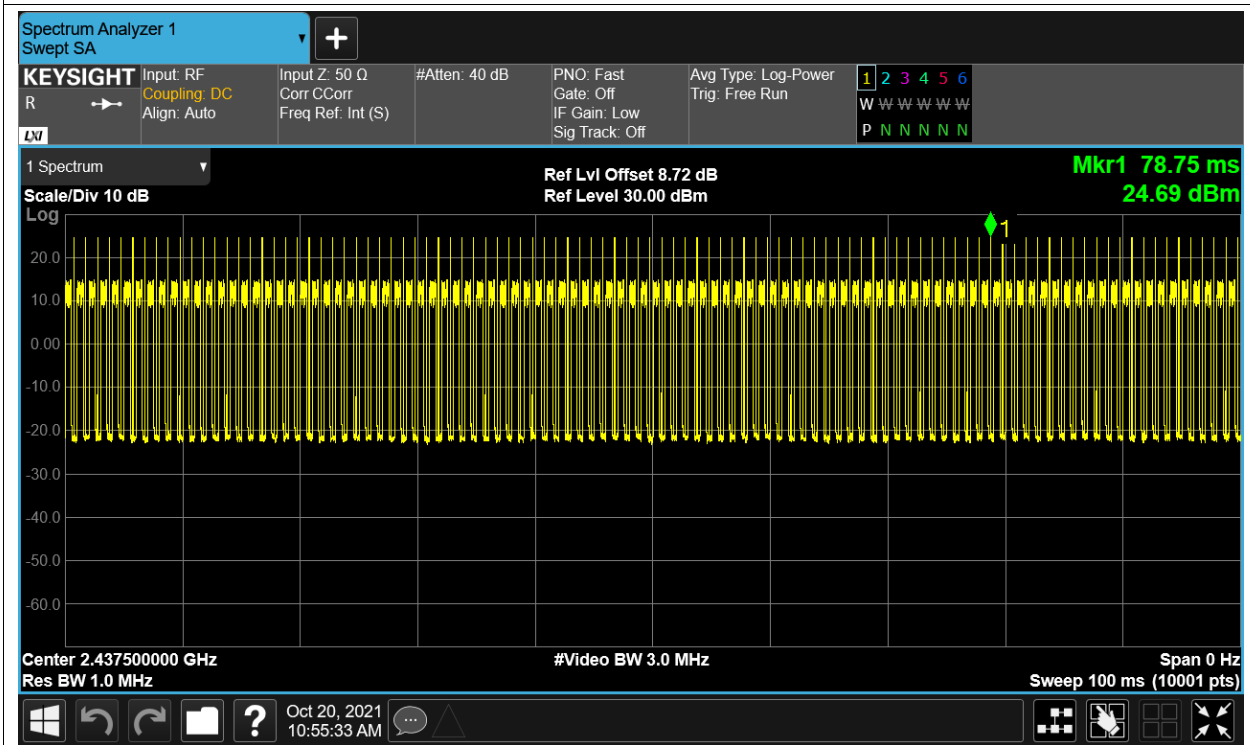

Duty Cycle NVNT 2.4G-10M-QPSK 2439.5MHz Sum

Duty Cycle NVNT 2.4G-10M-QPSK 2471.5MHz Sum

Duty Cycle NVNT 2.4G-20M-16QAM 2412.5MHz Sum

Duty Cycle NVNT 2.4G-20M-16QAM 2437.5MHz Sum

Duty Cycle NVNT 2.4G-20M-16QAM 2462.5MHz Sum