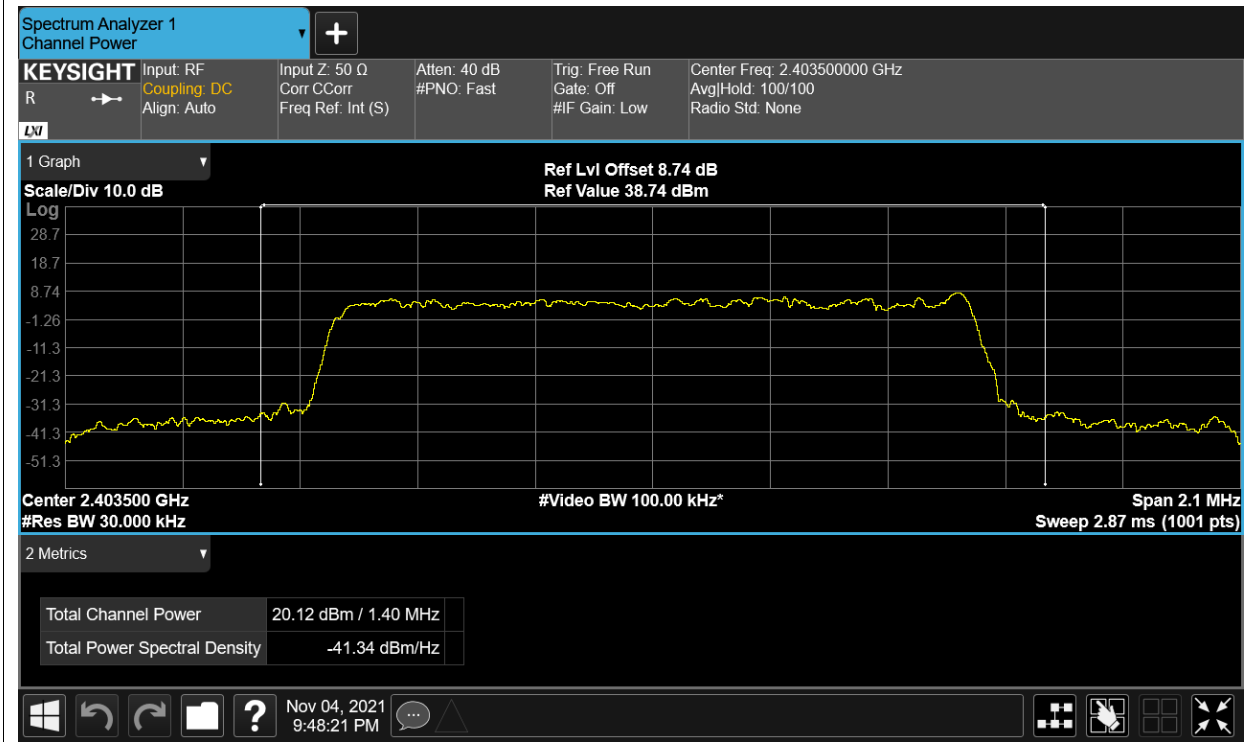

Power NVNT 2.4G-1.4M-16QAM 2403.5MHz Ant2