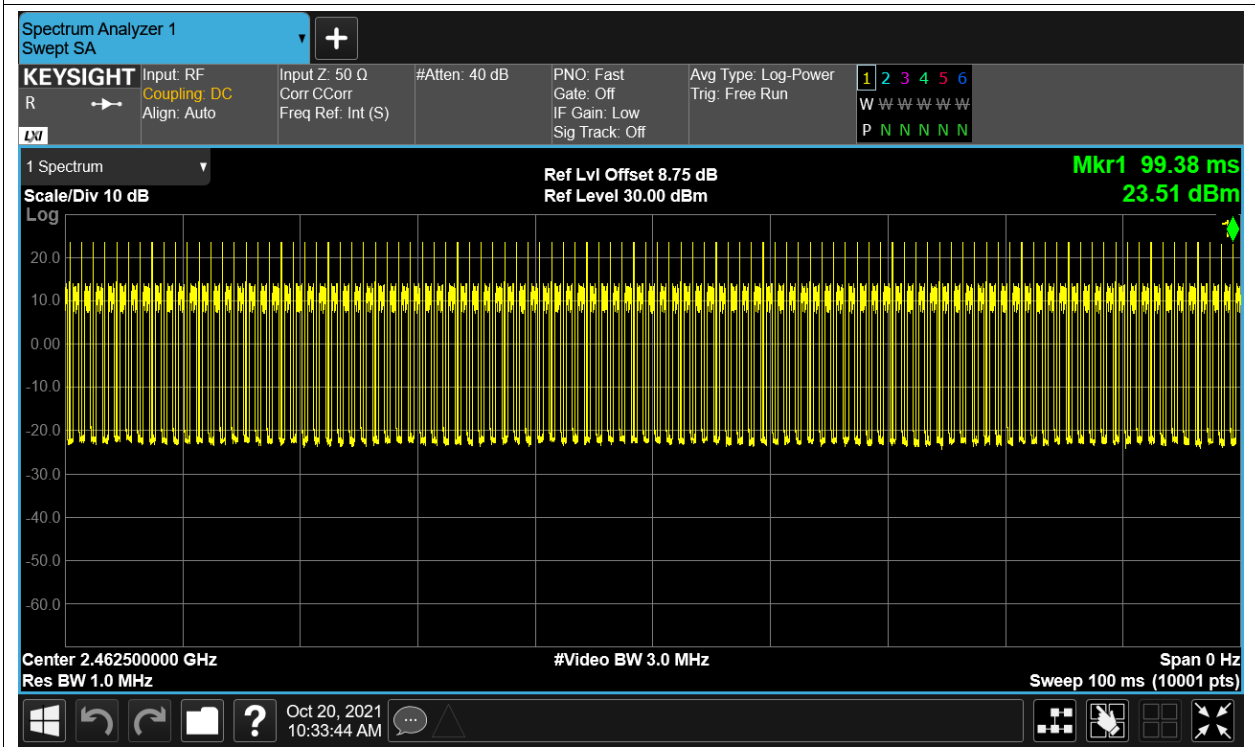

Duty Cycle NVNT 2.4G-20M-QPSK 2462.5MHz Sum