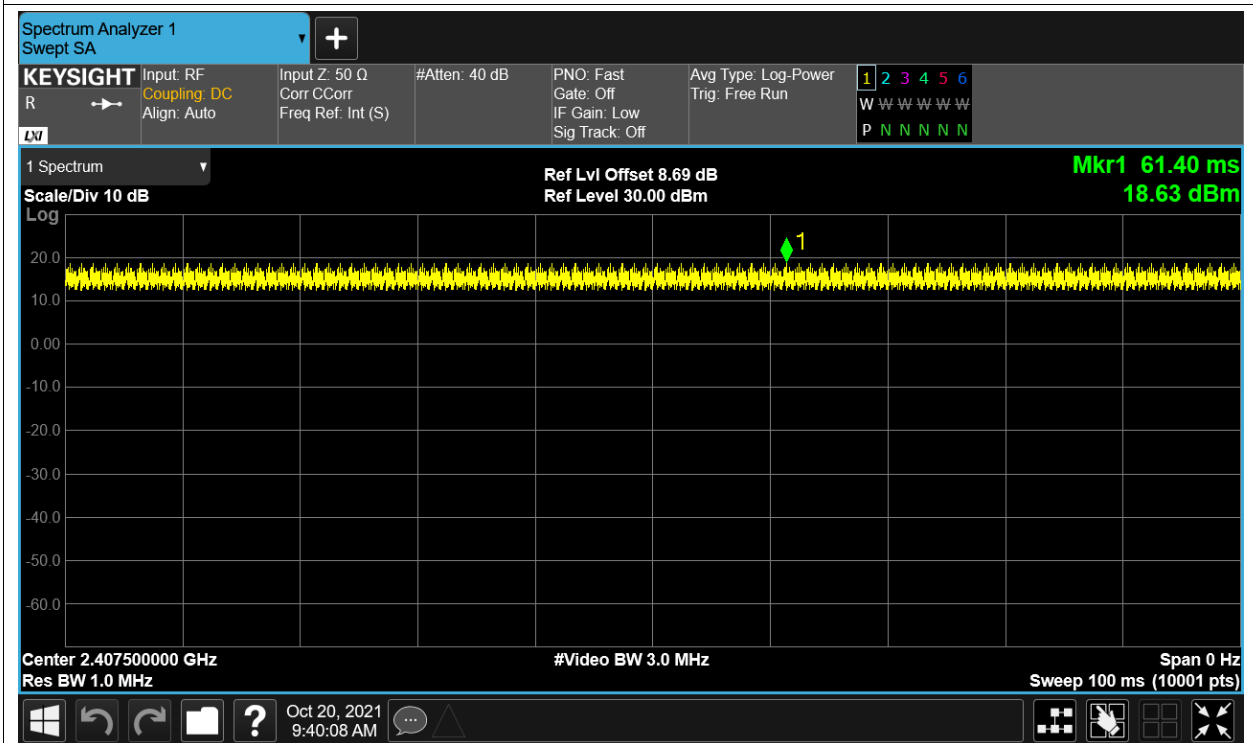

Duty Cycle NVNT 2.4G-1.4M-QPSK 2475.5MHz Sum

Duty Cycle NVNT 2.4G-10M-16QAM 2407.5MHz Sum

Duty Cycle NVNT 2.4G-10M-16QAM 2439.5MHz Sum

Duty Cycle NVNT 2.4G-10M-16QAM 2471.5MHz Sum

Duty Cycle NVNT 2.4G-10M-QPSK 2407.5MHz Sum