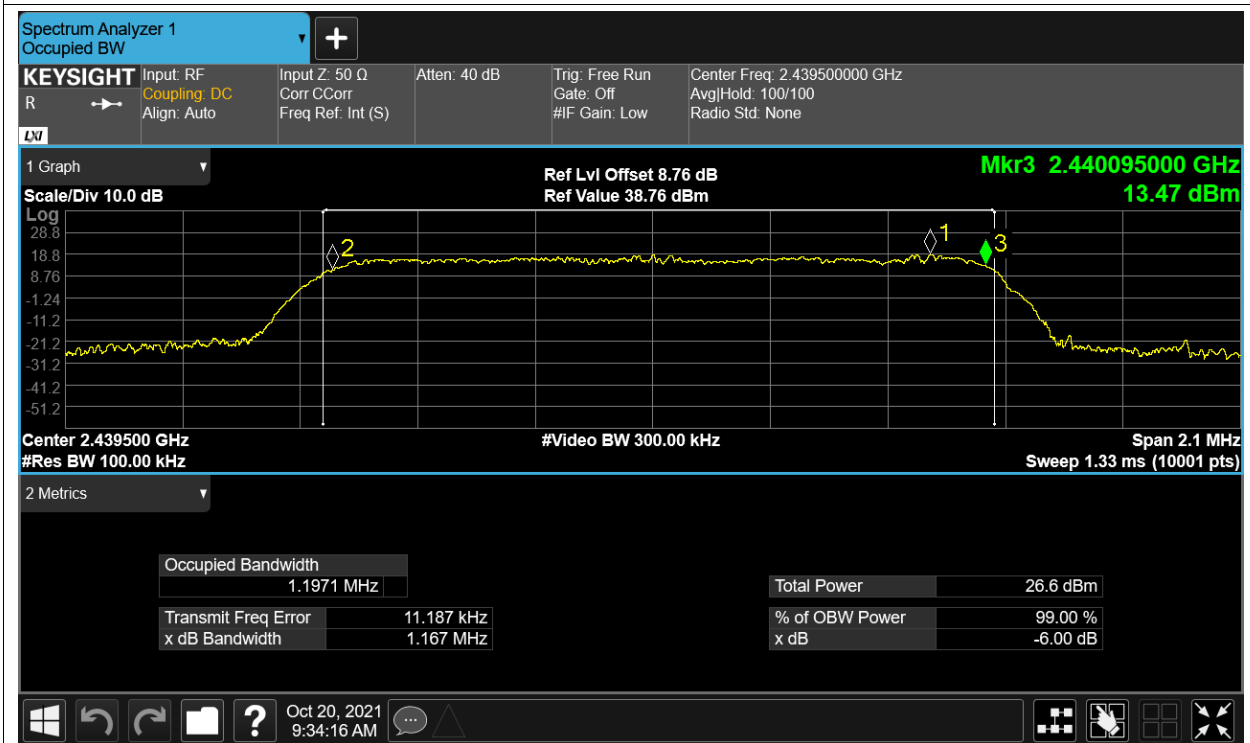

-6dB Bandwidth NVNT 2.4G-1.4M-16QAM 2439.5MHz Ant2