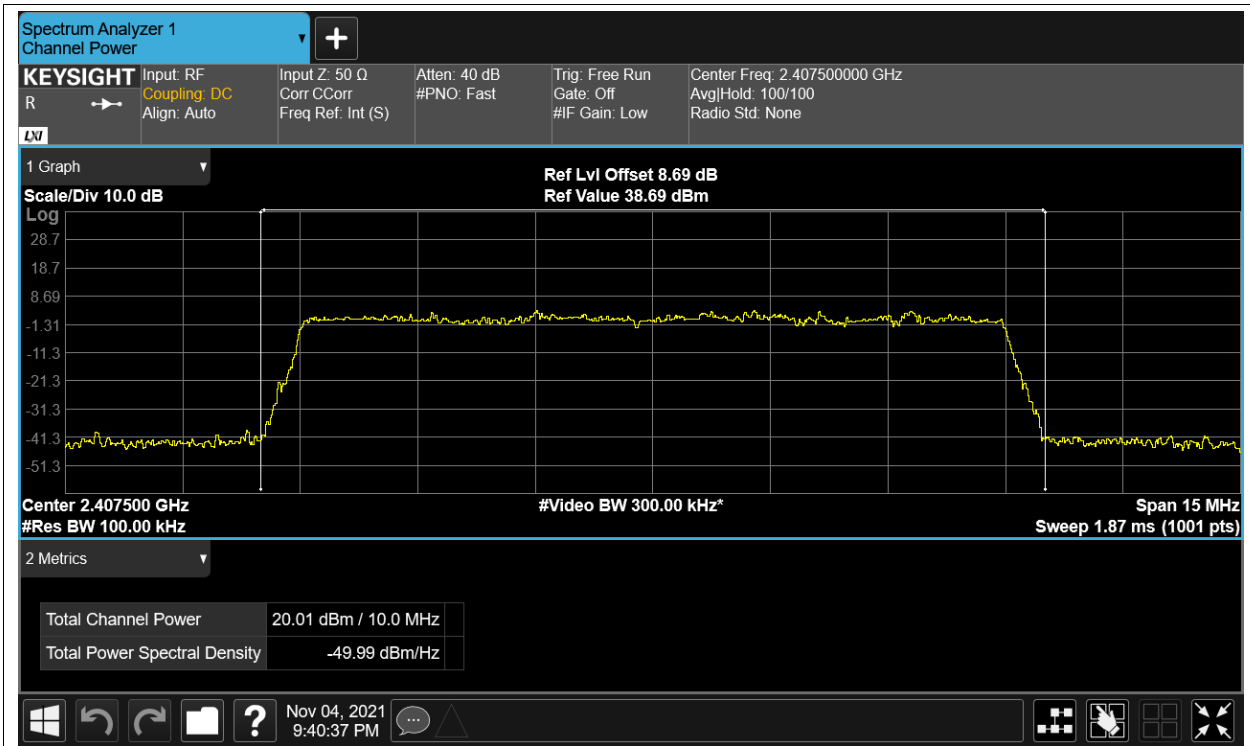

Power NVNT 2.4G-1.4M-16QAM 2475.5MHz Ant2

Power NVNT 2.4G-1.4M-QPSK 2403.5MHz Ant1

Power NVNT 2.4G-1.4M-QPSK 2403.5MHz Ant2

Power NVNT 2.4G-1.4M-QPSK 2439.5MHz Ant1

Power NVNT 2.4G-1.4M-QPSK 2439.5MHz Ant2

Power NVNT 2.4G-1.4M-QPSK 2475.5MHz Ant1

Power NVNT 2.4G-1.4M-QPSK 2475.5MHz Ant2

Power NVNT 2.4G-10M-16QAM 2407.5MHz Ant1

Power NVNT 2.4G-10M-16QAM 2407.5MHz Ant2

Power NVNT 2.4G-10M-16QAM 2439.5MHz Ant1