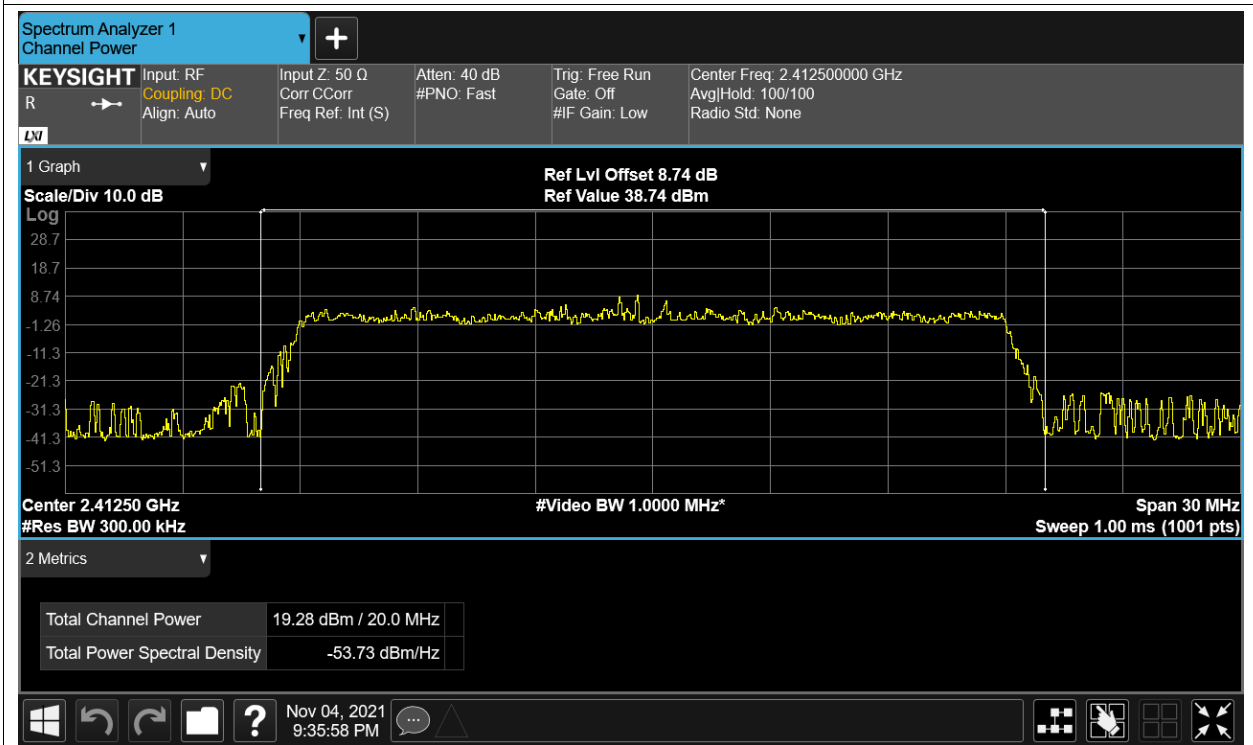

Power NVNT 2.4G-10M-QPSK 2439.5MHz Ant2

Power NVNT 2.4G-10M-QPSK 2471.5MHz Ant1

Power NVNT 2.4G-10M-QPSK 2471.5MHz Ant2

Power NVNT 2.4G-20M-16QAM 2412.5MHz Ant1

Power NVNT 2.4G-20M-16QAM 2412.5MHz Ant2

Power NVNT 2.4G-20M-16QAM 2437.5MHz Ant1

Power NVNT 2.4G-20M-16QAM 2437.5MHz Ant2

Power NVNT 2.4G-20M-16QAM 2462.5MHz Ant1

Power NVNT 2.4G-20M-16QAM 2462.5MHz Ant2

Power NVNT 2.4G-20M-QPSK 2412.5MHz Ant1

Power NVNT 2.4G-20M-QPSK 2412.5MHz Ant2

Power NVNT 2.4G-20M-QPSK 2437.5MHz Ant1