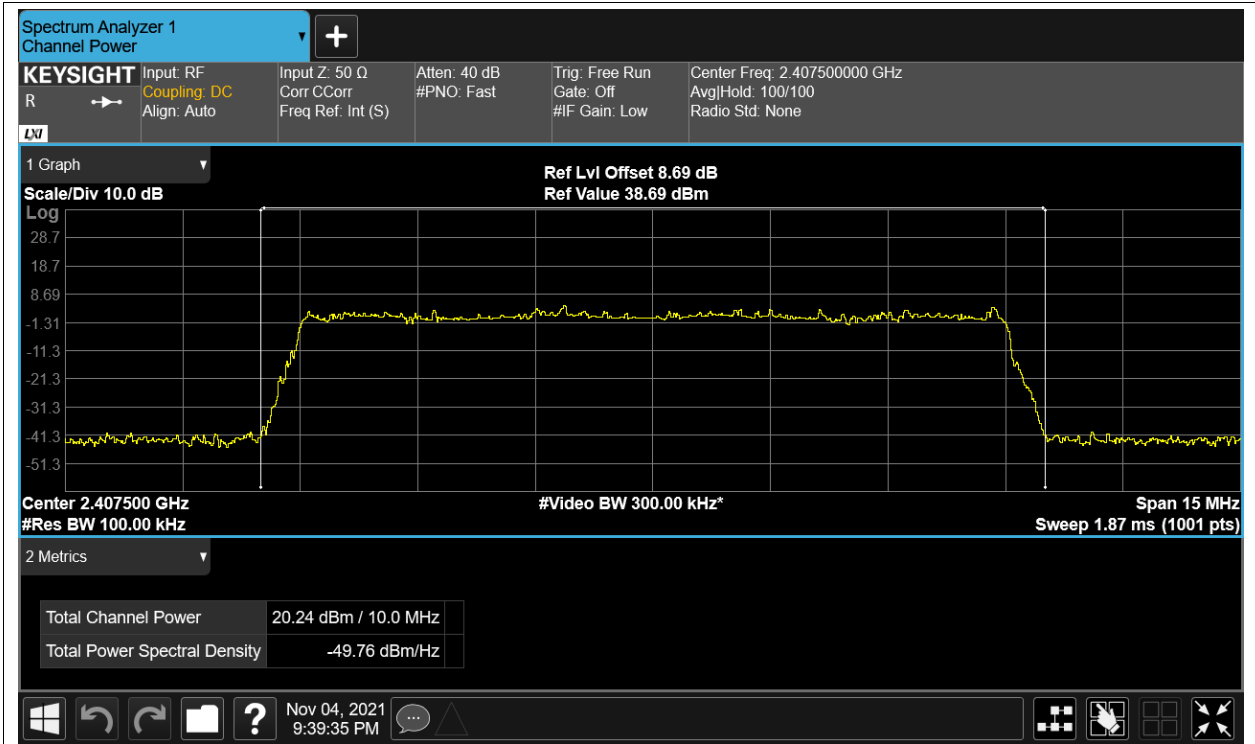

Power NVNT 2.4G-10M-16QAM 2439.5MHz Ant2

Power NVNT 2.4G-10M-16QAM 2471.5MHz Ant1

Power NVNT 2.4G-10M-16QAM 2471.5MHz Ant2

Power NVNT 2.4G-10M-QPSK 2407.5MHz Ant1

Power NVNT 2.4G-10M-QPSK 2407.5MHz Ant2

Power NVNT 2.4G-10M-QPSK 2439.5MHz Ant1

Power NVNT 2.4G-10M-QPSK 2439.5MHz Ant2

Power NVNT 2.4G-10M-QPSK 2471.5MHz Ant1

Power NVNT 2.4G-10M-QPSK 2471.5MHz Ant2

Power NVNT 2.4G-20M-16QAM 2412.5MHz Ant1

Power NVNT 2.4G-20M-16QAM 2412.5MHz Ant2

Power NVNT 2.4G-20M-16QAM 2437.5MHz Ant1