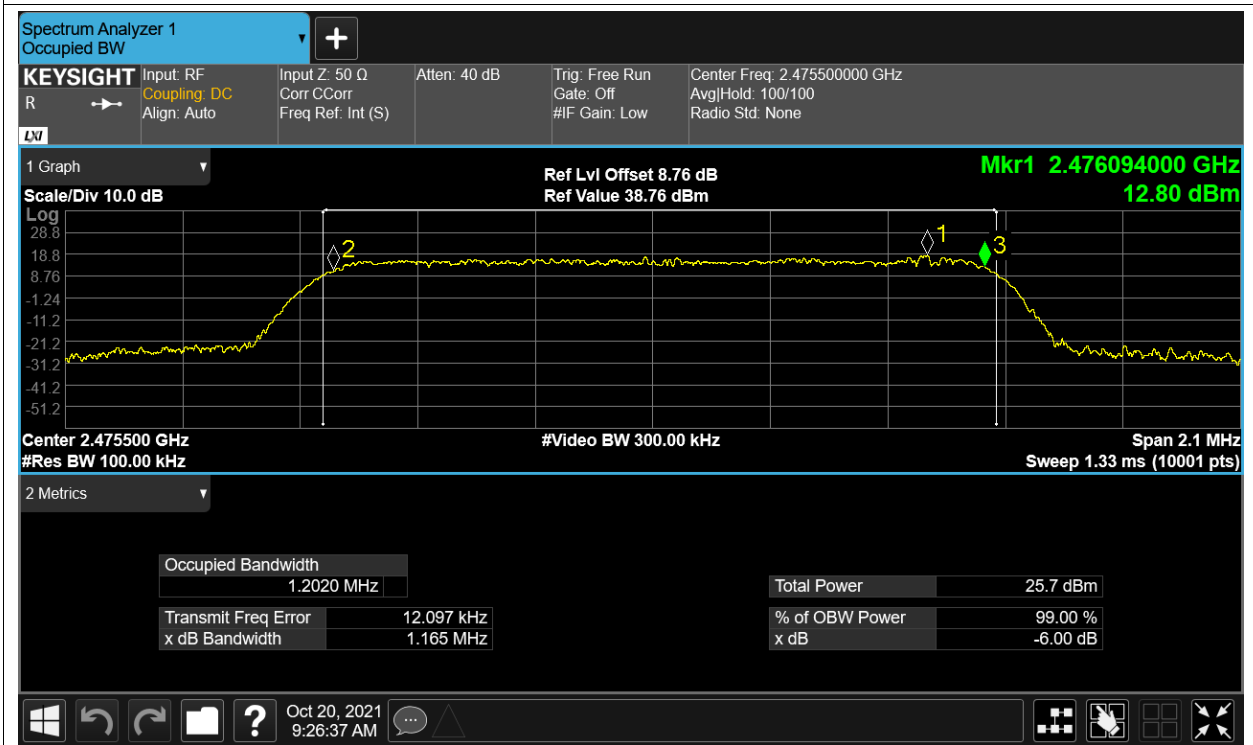

-6dB Bandwidth NVNT 2.4G-1.4M-16QAM 2475.5MHz Ant2