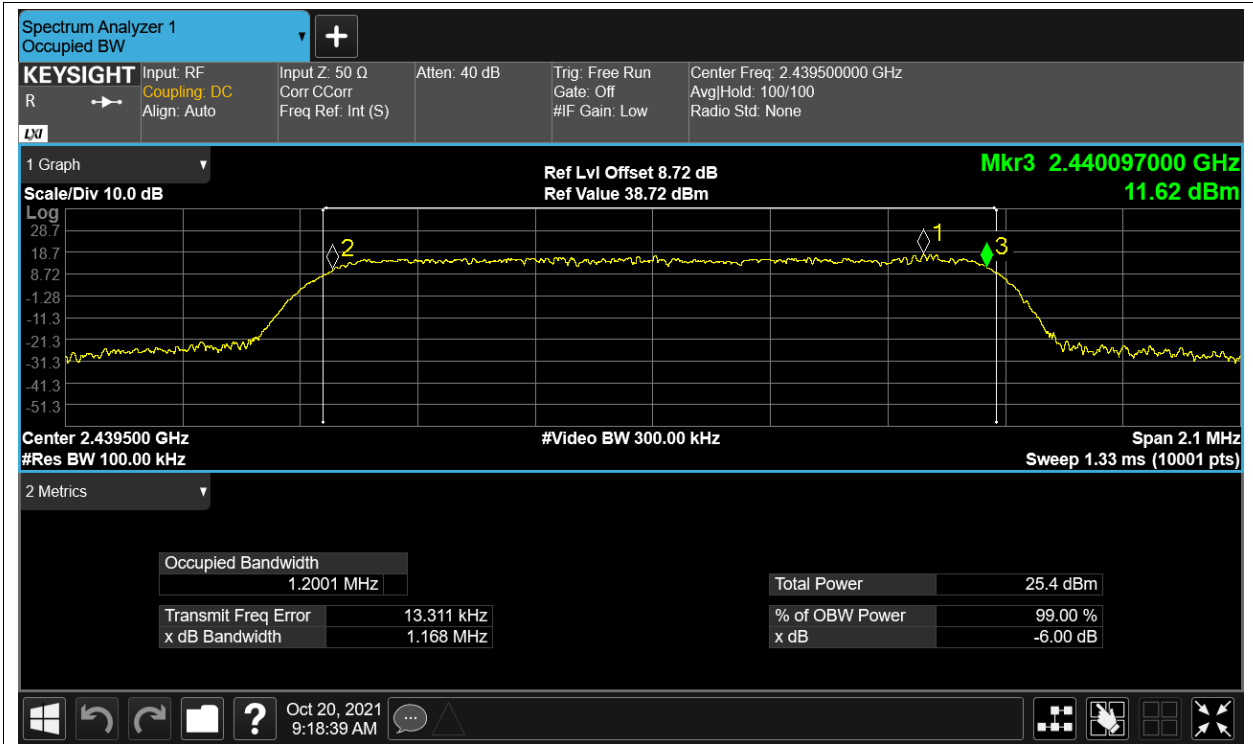

-6dB Bandwidth NVNT 2.4G-1.4M-QPSK 2439.5MHz Ant1