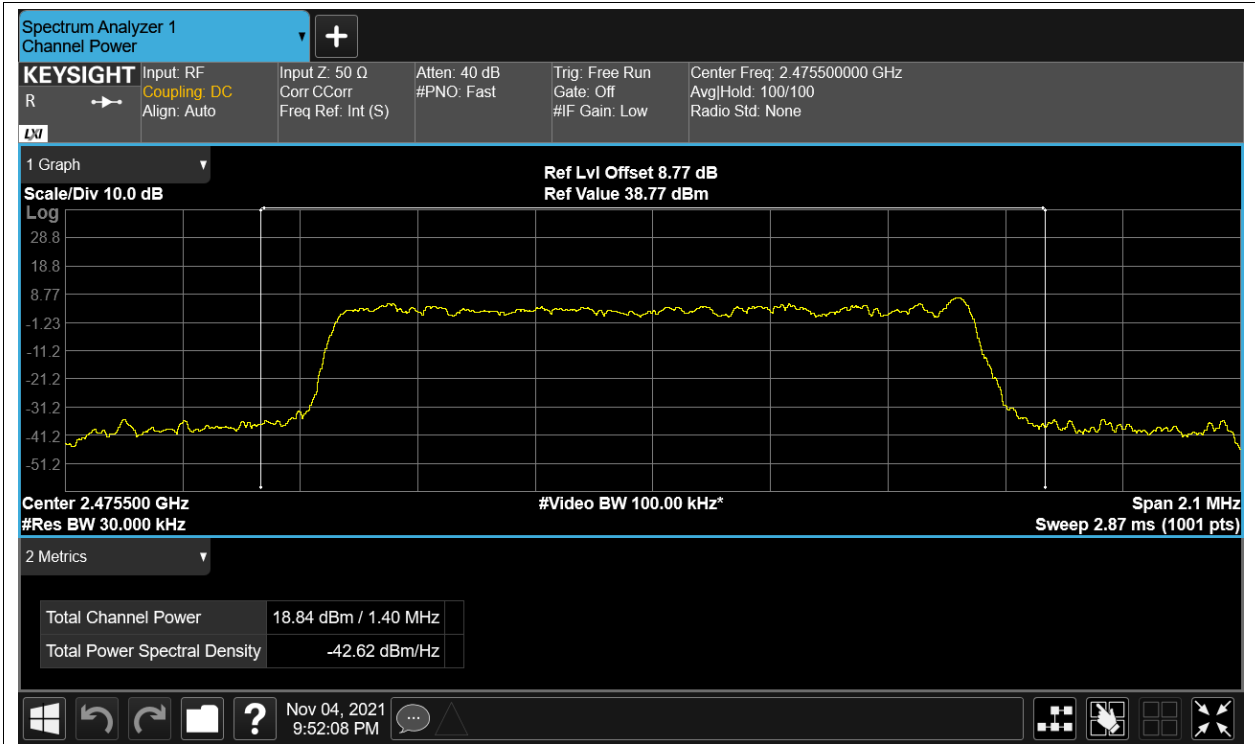

Test Graphs

Power NVNT 2.4G-1.4M-16QAM 2403.5MHz Ant1

Power NVNT 2.4G-1.4M-16QAM 2403.5MHz Ant2

Power NVNT 2.4G-1.4M-16QAM 2439.5MHz Ant1

Power NVNT 2.4G-1.4M-16QAM 2439.5MHz Ant2

Power NVNT 2.4G-1.4M-16QAM 2475.5MHz Ant1

Power NVNT 2.4G-1.4M-16QAM 2475.5MHz Ant2

Power NVNT 2.4G-1.4M-QPSK 2403.5MHz Ant1

Power NVNT 2.4G-1.4M-QPSK 2403.5MHz Ant2

Power NVNT 2.4G-1.4M-QPSK 2439.5MHz Ant1

Power NVNT 2.4G-1.4M-QPSK 2439.5MHz Ant2