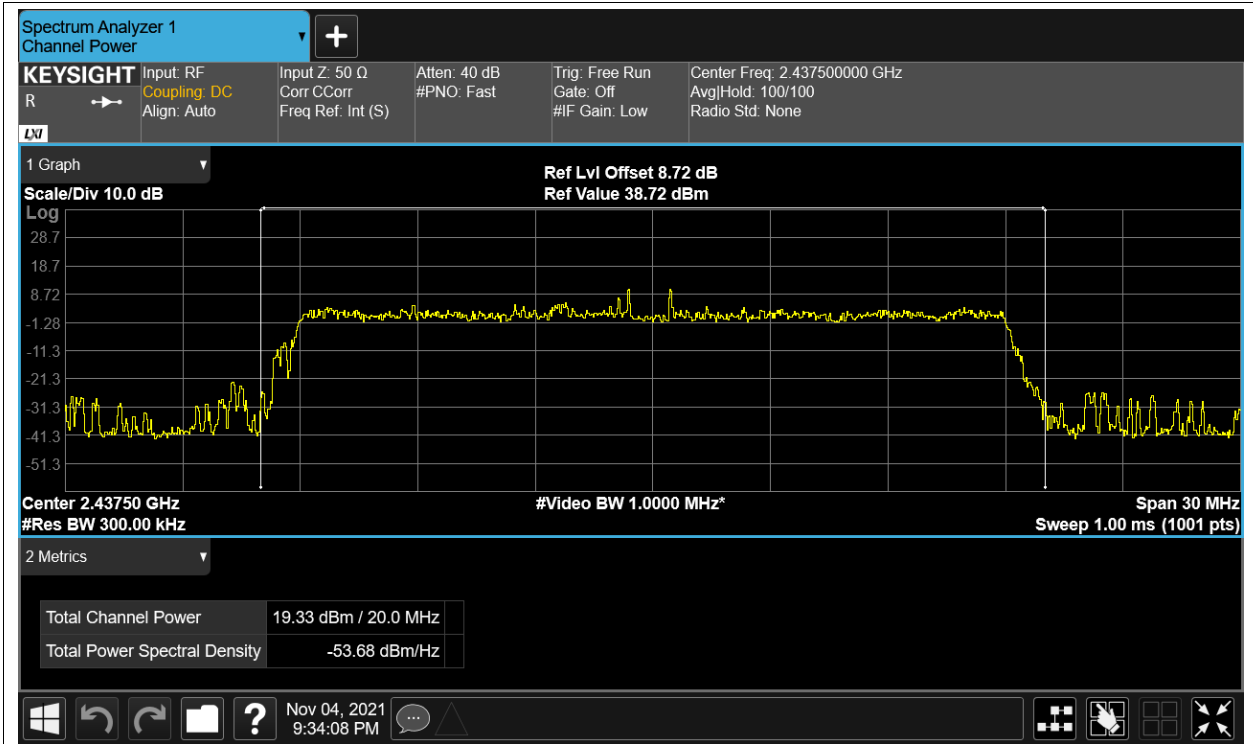

Power NVNT 2.4G-10M-QPSK 2439.5MHz Ant2

Power NVNT 2.4G-10M-QPSK 2471.5MHz Ant1

Power NVNT 2.4G-10M-QPSK 2471.5MHz Ant2

Power NVNT 2.4G-20M-16QAM 2412.5MHz Ant1

Power NVNT 2.4G-20M-16QAM 2412.5MHz Ant2

Power NVNT 2.4G-20M-16QAM 2437.5MHz Ant1

Power NVNT 2.4G-20M-16QAM 2437.5MHz Ant2

Power NVNT 2.4G-20M-16QAM 2462.5MHz Ant1

Power NVNT 2.4G-20M-16QAM 2462.5MHz Ant2

Power NVNT 2.4G-20M-QPSK 2412.5MHz Ant1

Power NVNT 2.4G-20M-QPSK 2412.5MHz Ant2

Power NVNT 2.4G-20M-QPSK 2437.5MHz Ant1