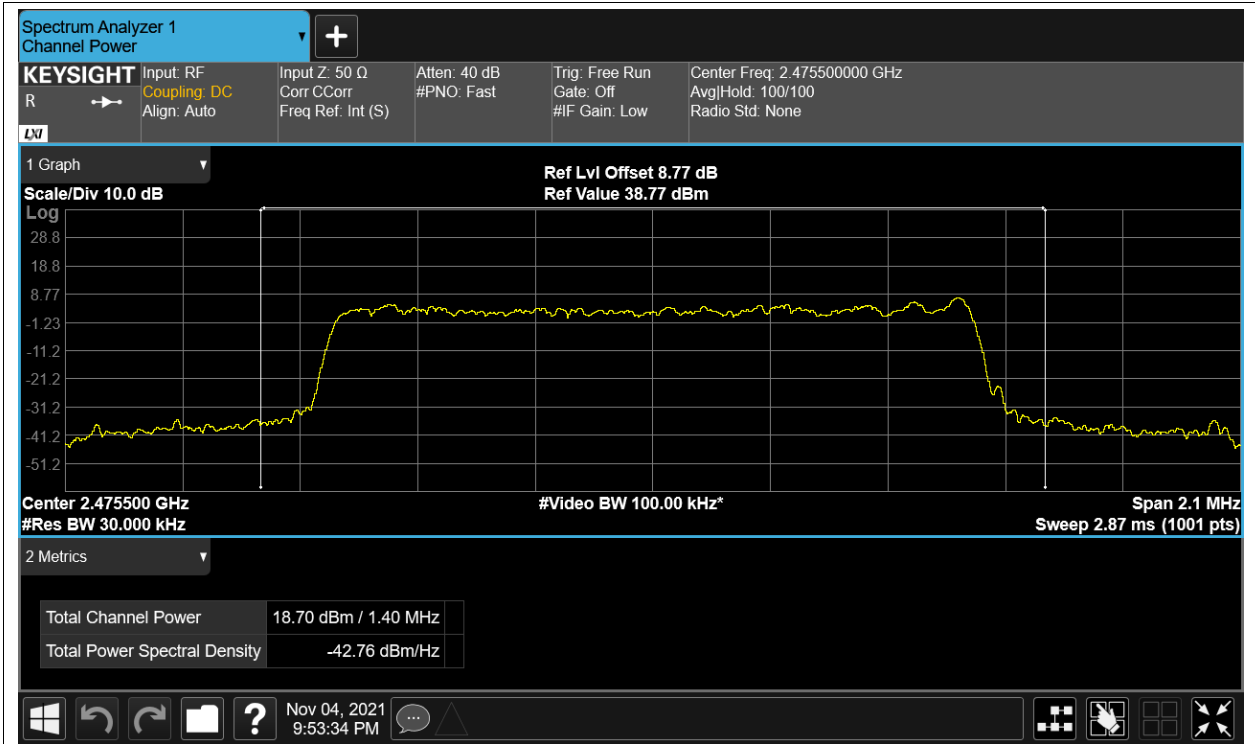

Power NVNT 2.4G-1.4M-16QAM 2475.5MHz Ant2

Power NVNT 2.4G-1.4M-QPSK 2403.5MHz Ant1

Power NVNT 2.4G-1.4M-QPSK 2403.5MHz Ant2

Power NVNT 2.4G-1.4M-QPSK 2439.5MHz Ant1

Power NVNT 2.4G-1.4M-QPSK 2439.5MHz Ant2

Power NVNT 2.4G-1.4M-QPSK 2475.5MHz Ant1

Power NVNT 2.4G-1.4M-QPSK 2475.5MHz Ant2

Power NVNT 2.4G-10M-16QAM 2407.5MHz Ant1

Power NVNT 2.4G-10M-16QAM 2407.5MHz Ant2

Power NVNT 2.4G-10M-16QAM 2439.5MHz Ant1