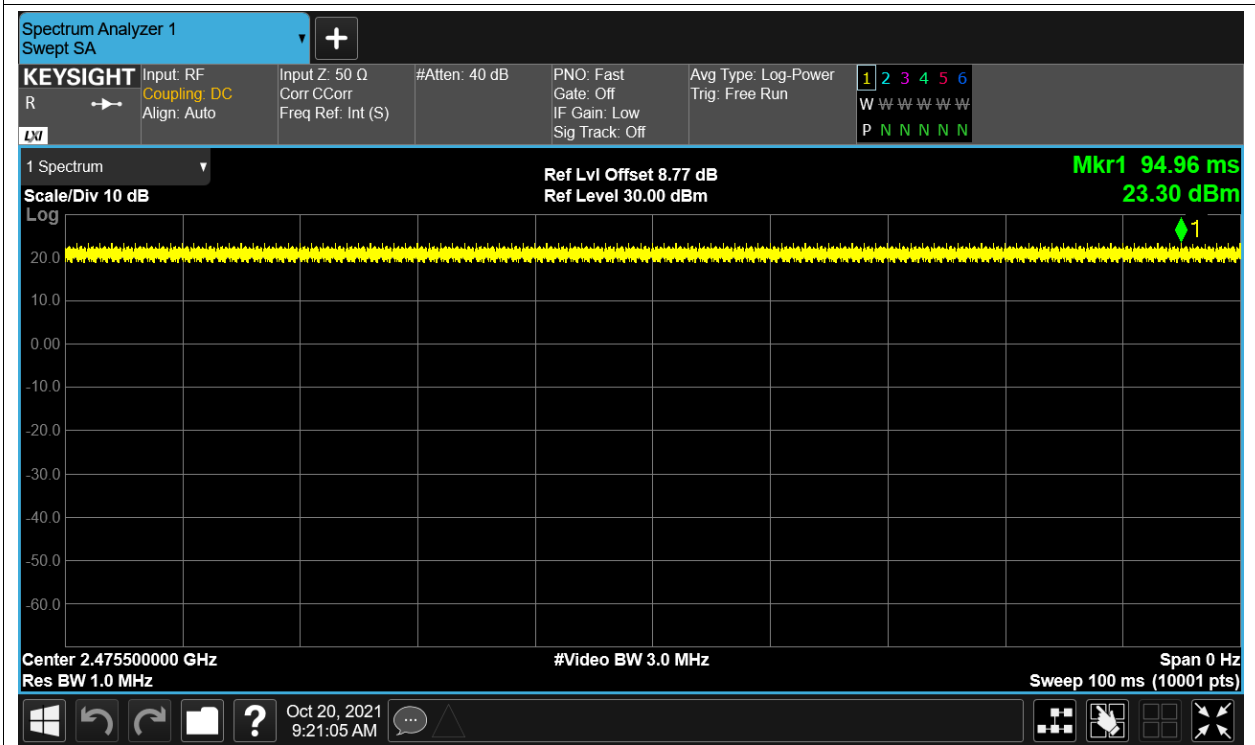

Duty Cycle NVNT 2.4G-1.4M-QPSK 2475.5MHz Sum