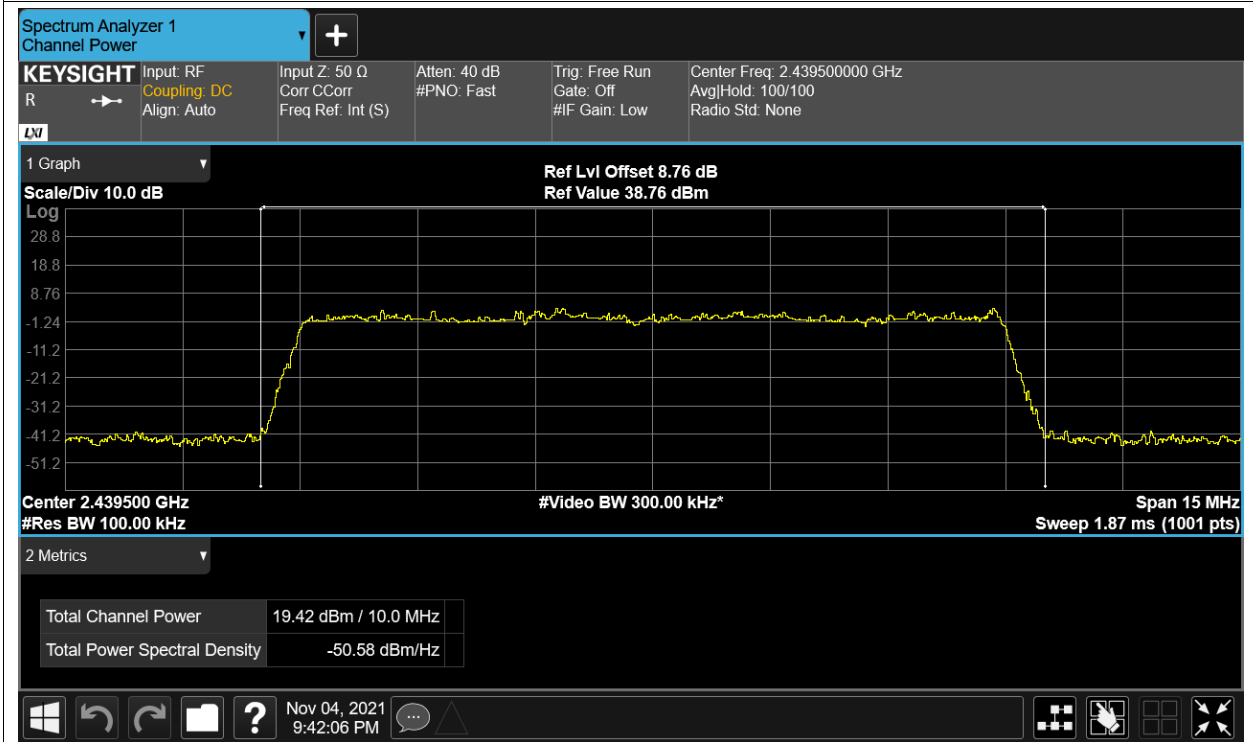

Power NVNT 2.4G-10M-16QAM 2439.5MHz Ant2

Power NVNT 2.4G-10M-16QAM 2471.5MHz Ant1

Power NVNT 2.4G-10M-16QAM 2471.5MHz Ant2

Power NVNT 2.4G-10M-QPSK 2407.5MHz Ant1

Power NVNT 2.4G-10M-QPSK 2407.5MHz Ant2

Power NVNT 2.4G-10M-QPSK 2439.5MHz Ant1

Power NVNT 2.4G-10M-QPSK 2439.5MHz Ant2

Power NVNT 2.4G-10M-QPSK 2471.5MHz Ant1

Power NVNT 2.4G-10M-QPSK 2471.5MHz Ant2

Power NVNT 2.4G-20M-16QAM 2412.5MHz Ant1

Power NVNT 2.4G-20M-16QAM 2412.5MHz Ant2

Power NVNT 2.4G-20M-16QAM 2437.5MHz Ant1