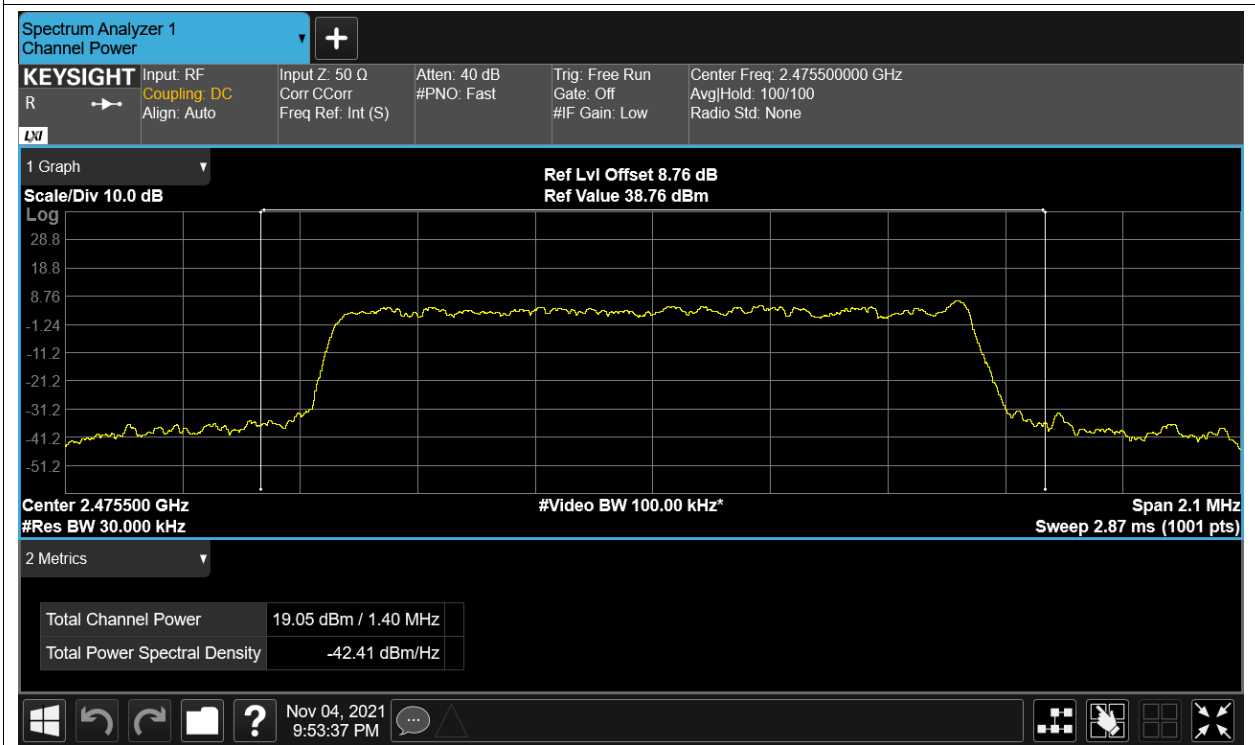

Power NVNT 2.4G-1.4M-16QAM 2475.5MHz Ant2

Power NVNT 2.4G-1.4M-QPSK 2403.5MHz Ant1

Power NVNT 2.4G-1.4M-QPSK 2403.5MHz Ant2

Power NVNT 2.4G-1.4M-QPSK 2439.5MHz Ant1

Power NVNT 2.4G-1.4M-QPSK 2439.5MHz Ant2

Power NVNT 2.4G-1.4M-QPSK 2475.5MHz Ant1

Power NVNT 2.4G-1.4M-QPSK 2475.5MHz Ant2

Power NVNT 2.4G-10M-16QAM 2407.5MHz Ant1

Power NVNT 2.4G-10M-16QAM 2407.5MHz Ant2

Power NVNT 2.4G-10M-16QAM 2439.5MHz Ant1