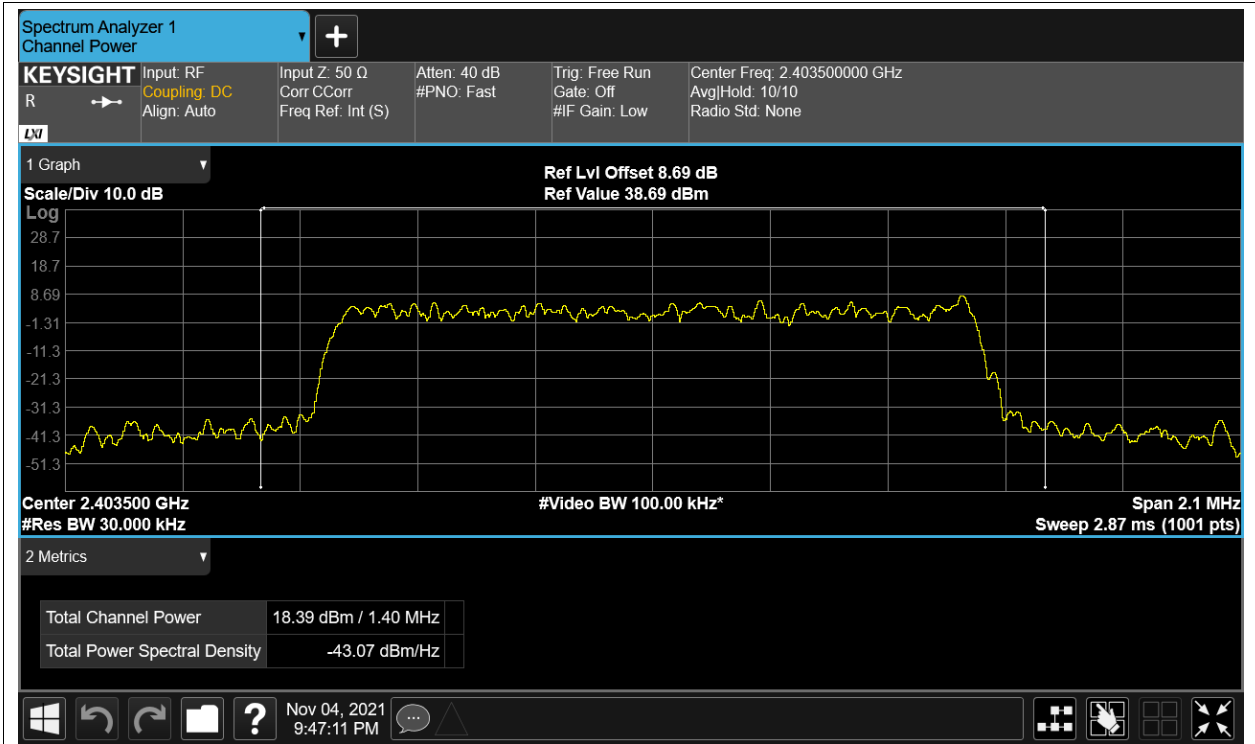

Test Graphs

Power NVNT 2.4G-1.4M-16QAM 2403.5MHz Ant1

Power NVNT 2.4G-1.4M-16QAM 2403.5MHz Ant2

Power NVNT 2.4G-1.4M-16QAM 2439.5MHz Ant1

Power NVNT 2.4G-1.4M-16QAM 2439.5MHz Ant2

Power NVNT 2.4G-1.4M-16QAM 2475.5MHz Ant1

Power NVNT 2.4G-1.4M-16QAM 2475.5MHz Ant2

Power NVNT 2.4G-1.4M-QPSK 2403.5MHz Ant1

Power NVNT 2.4G-1.4M-QPSK 2403.5MHz Ant2

Power NVNT 2.4G-1.4M-QPSK 2439.5MHz Ant1

Power NVNT 2.4G-1.4M-QPSK 2439.5MHz Ant2