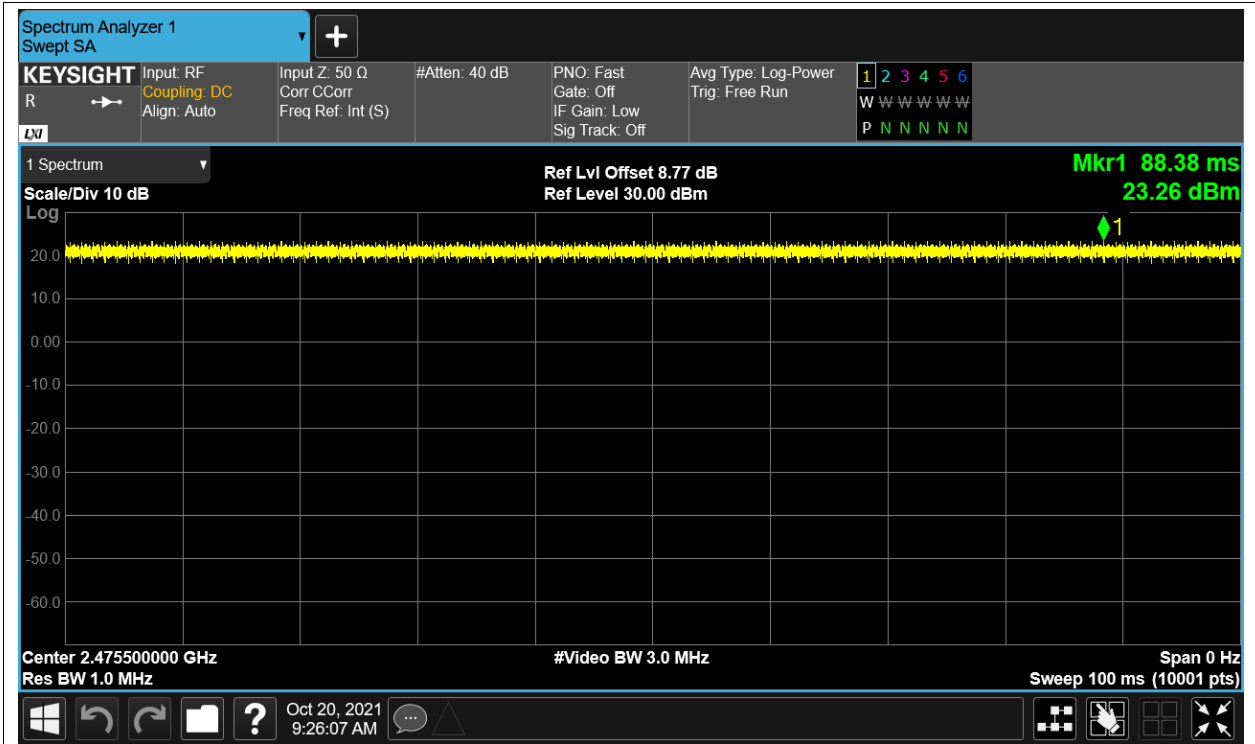

Test Graphs

Duty Cycle NVNT 2.4G-1.4M-16QAM 2403.5MHz Sum

Duty Cycle NVNT 2.4G-1.4M-16QAM 2439.5MHz Sum

Duty Cycle NVNT 2.4G-1.4M-16QAM 2475.5MHz Sum

Duty Cycle NVNT 2.4G-1.4M-QPSK 2403.5MHz Sum

Duty Cycle NVNT 2.4G-1.4M-QPSK 2439.5MHz Sum