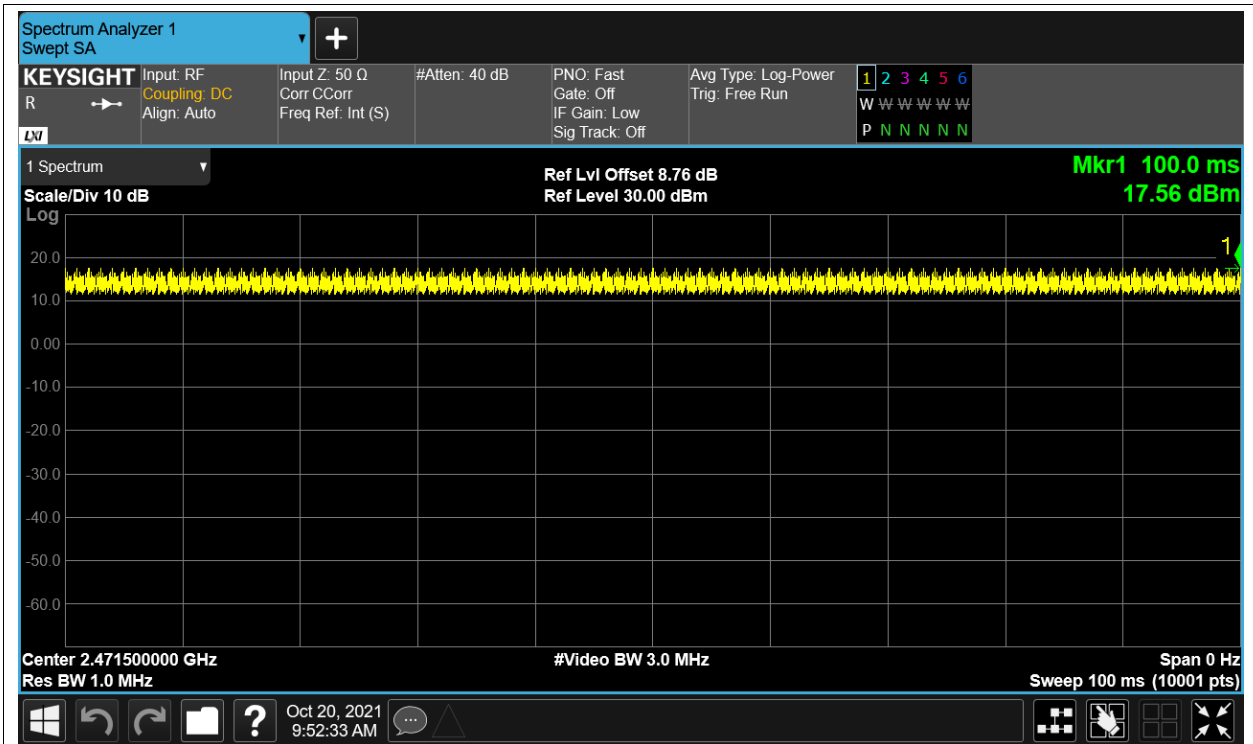

Duty Cycle NVNT 2.4G-1.4M-QPSK 2475.5MHz Sum

Duty Cycle NVNT 2.4G-10M-16QAM 2407.5MHz Sum

Duty Cycle NVNT 2.4G-10M-16QAM 2439.5MHz Sum

Duty Cycle NVNT 2.4G-10M-16QAM 2471.5MHz Sum

Duty Cycle NVNT 2.4G-10M-QPSK 2407.5MHz Sum