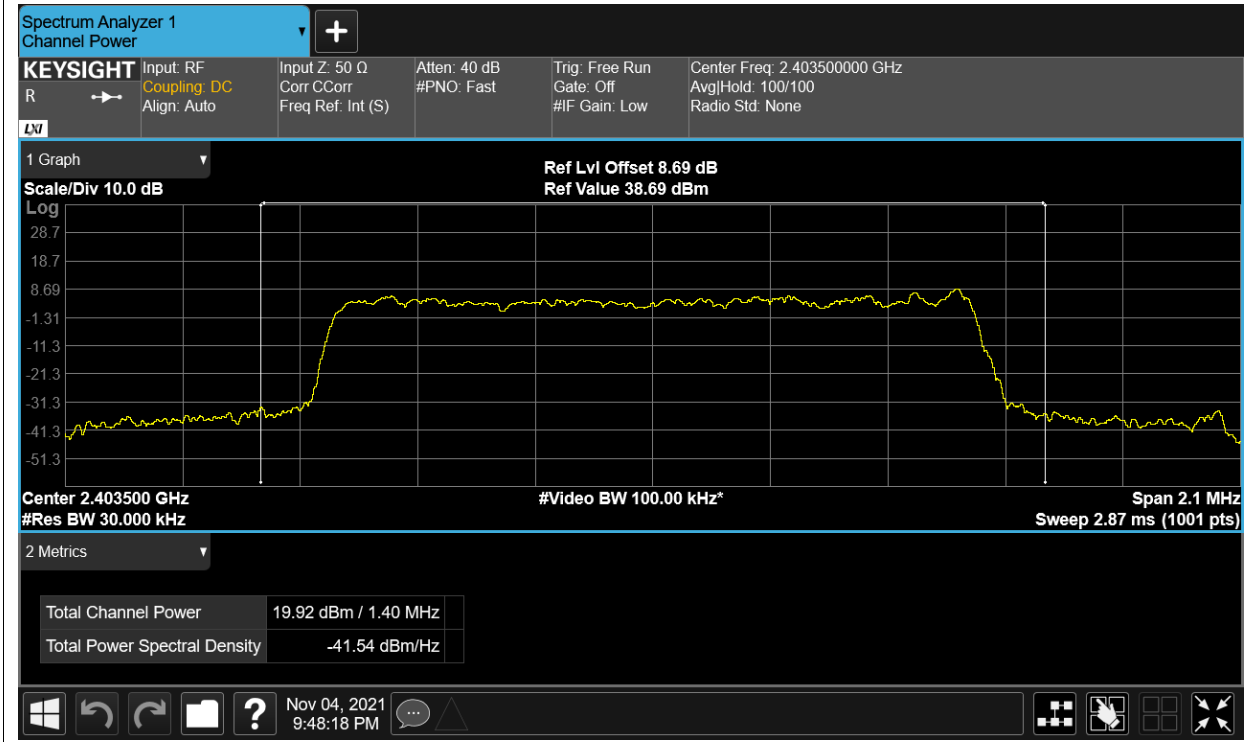

Test Graphs

Power NVNT 2.4G-1.4M-16QAM 2403.5MHz Ant1