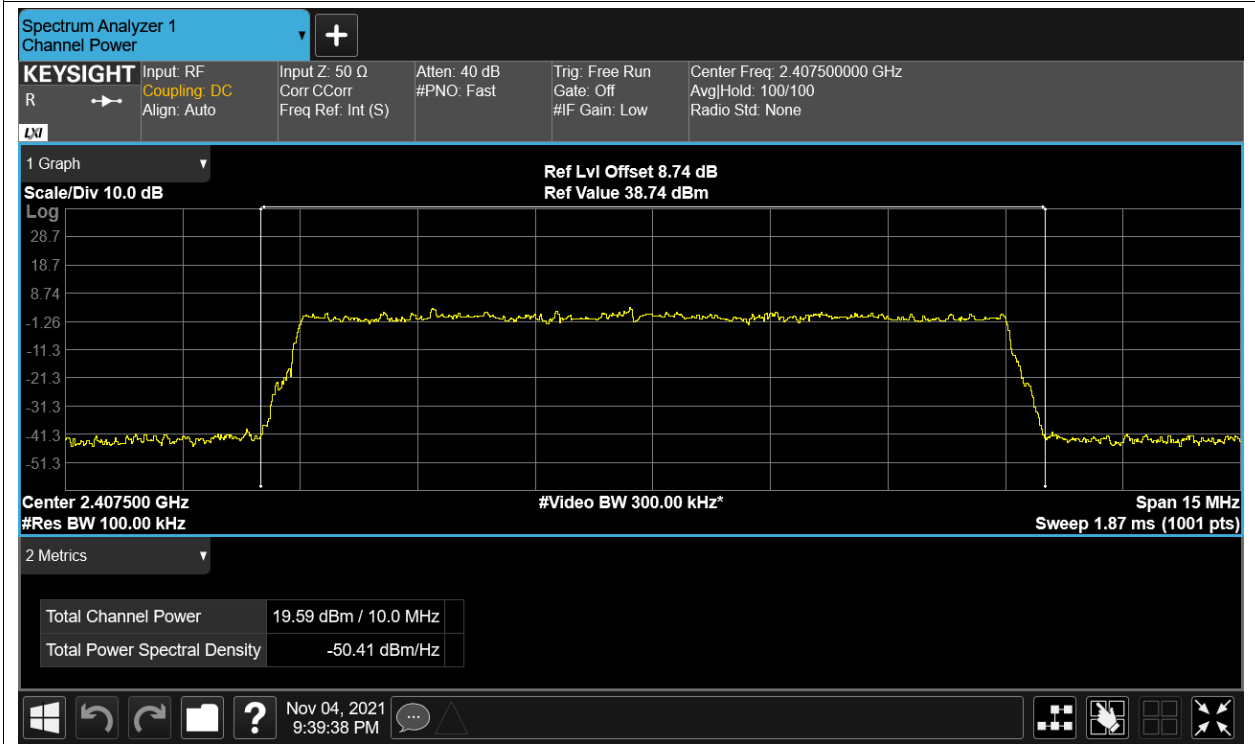

Power NVNT 2.4G-10M-16QAM 2439.5MHz Ant2

Power NVNT 2.4G-10M-16QAM 2471.5MHz Ant1

Power NVNT 2.4G-10M-16QAM 2471.5MHz Ant2

Power NVNT 2.4G-10M-QPSK 2407.5MHz Ant1

Power NVNT 2.4G-10M-QPSK 2407.5MHz Ant2

Power NVNT 2.4G-10M-QPSK 2439.5MHz Ant1

Power NVNT 2.4G-10M-QPSK 2439.5MHz Ant2

Power NVNT 2.4G-10M-QPSK 2471.5MHz Ant1

Power NVNT 2.4G-10M-QPSK 2471.5MHz Ant2

Power NVNT 2.4G-20M-16QAM 2412.5MHz Ant1

Power NVNT 2.4G-20M-16QAM 2412.5MHz Ant2

Power NVNT 2.4G-20M-16QAM 2437.5MHz Ant1