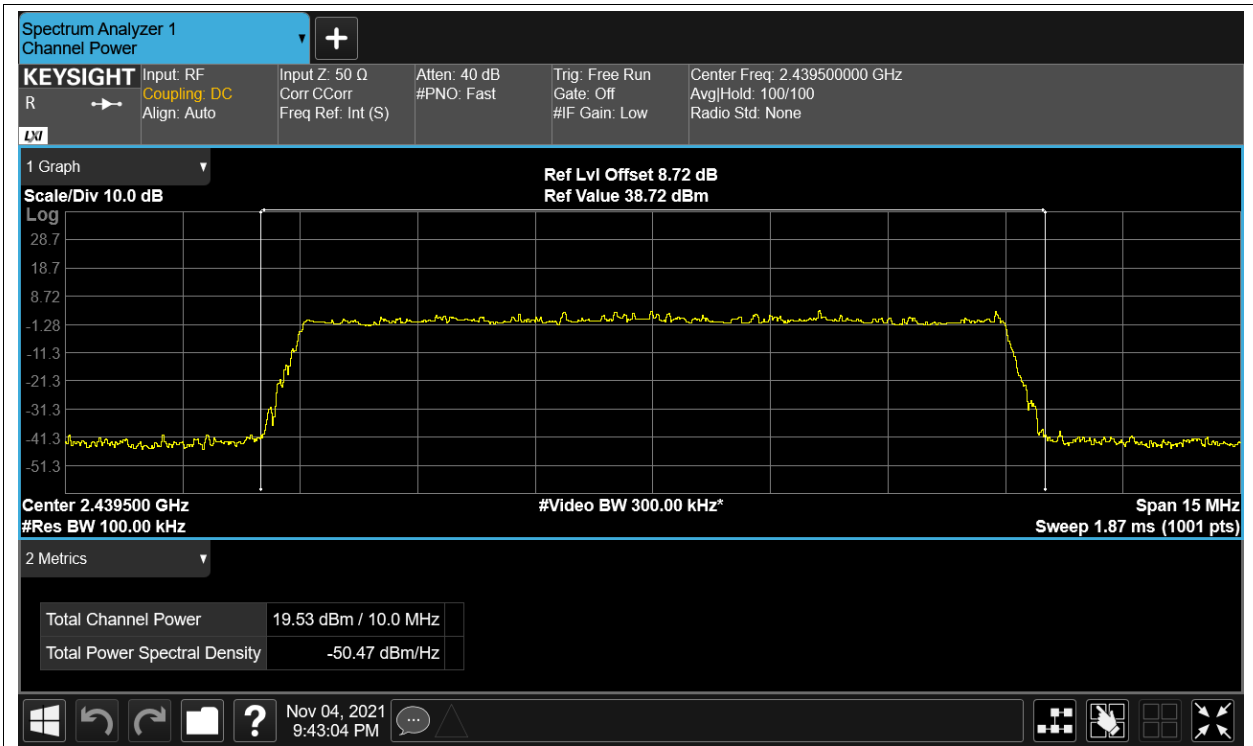

Power NVNT 2.4G-1.4M-QPSK 2475.5MHz Ant1

Power NVNT 2.4G-1.4M-QPSK 2475.5MHz Ant2

Power NVNT 2.4G-10M-16QAM 2407.5MHz Ant1

Power NVNT 2.4G-10M-16QAM 2407.5MHz Ant2

Power NVNT 2.4G-10M-16QAM 2439.5MHz Ant1

Power NVNT 2.4G-10M-16QAM 2439.5MHz Ant2

Power NVNT 2.4G-10M-16QAM 2471.5MHz Ant1

Power NVNT 2.4G-10M-16QAM 2471.5MHz Ant2

Power NVNT 2.4G-10M-QPSK 2407.5MHz Ant1

Power NVNT 2.4G-10M-QPSK 2407.5MHz Ant2

Power NVNT 2.4G-10M-QPSK 2439.5MHz Ant1