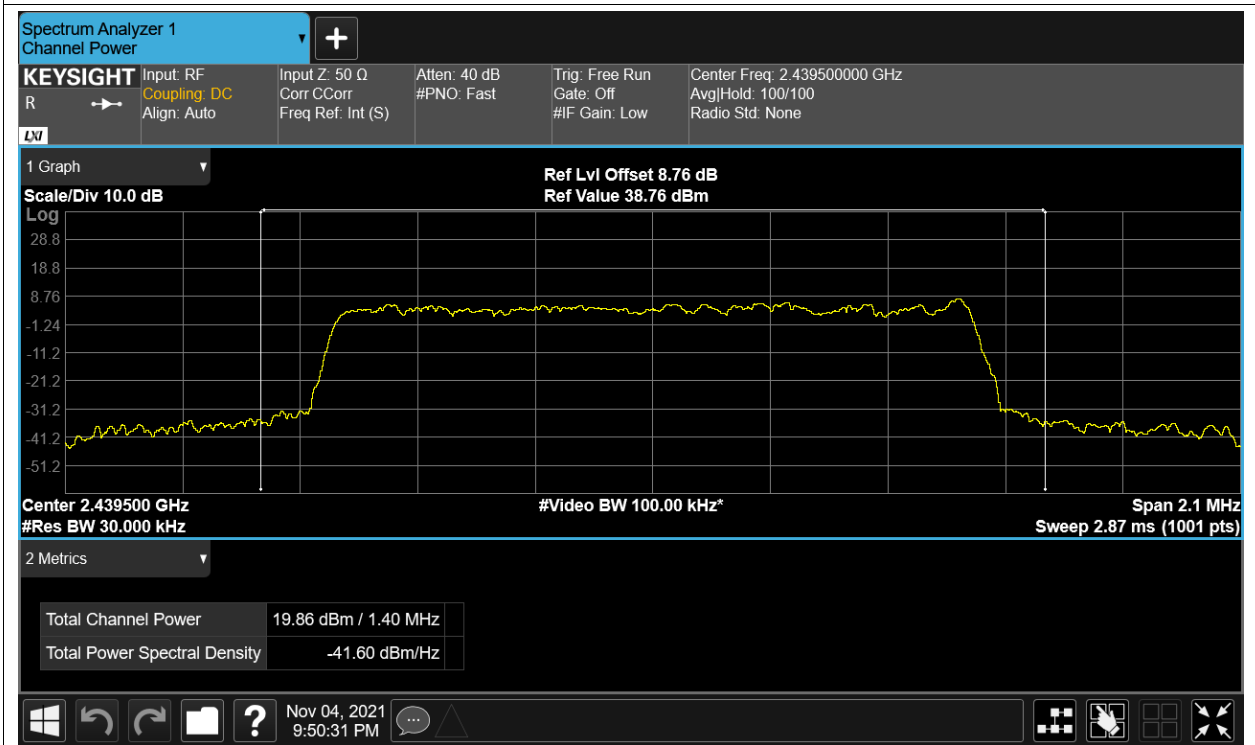

Test Graphs

Power NVNT 2.4G-1.4M-16QAM 2403.5MHz Ant1

Power NVNT 2.4G-1.4M-16QAM 2403.5MHz Ant2

Power NVNT 2.4G-1.4M-16QAM 2439.5MHz Ant1

Power NVNT 2.4G-1.4M-16QAM 2439.5MHz Ant2

Power NVNT 2.4G-1.4M-16QAM 2475.5MHz Ant1

Power NVNT 2.4G-1.4M-16QAM 2475.5MHz Ant2

Power NVNT 2.4G-1.4M-QPSK 2403.5MHz Ant1

Power NVNT 2.4G-1.4M-QPSK 2403.5MHz Ant2

Power NVNT 2.4G-1.4M-QPSK 2439.5MHz Ant1

Power NVNT 2.4G-1.4M-QPSK 2439.5MHz Ant2