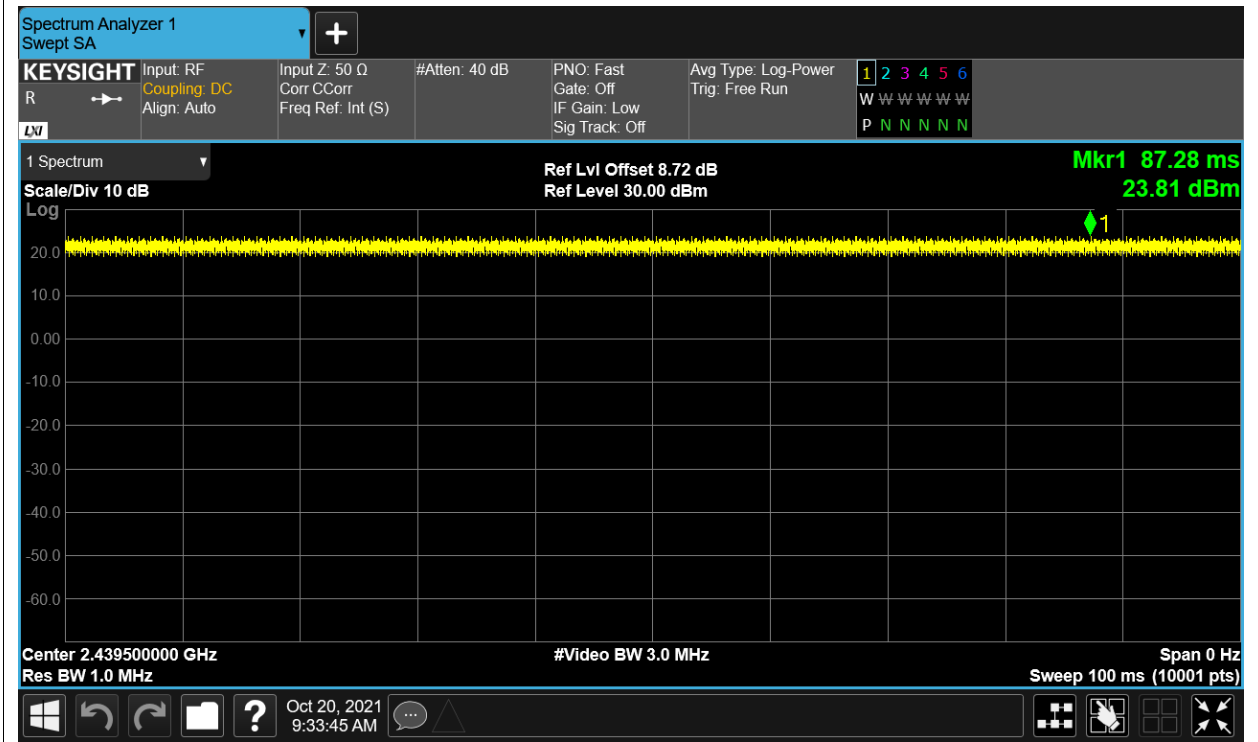

Duty Cycle NVNT 2.4G-1.4M-16QAM 2439.5MHz Sum