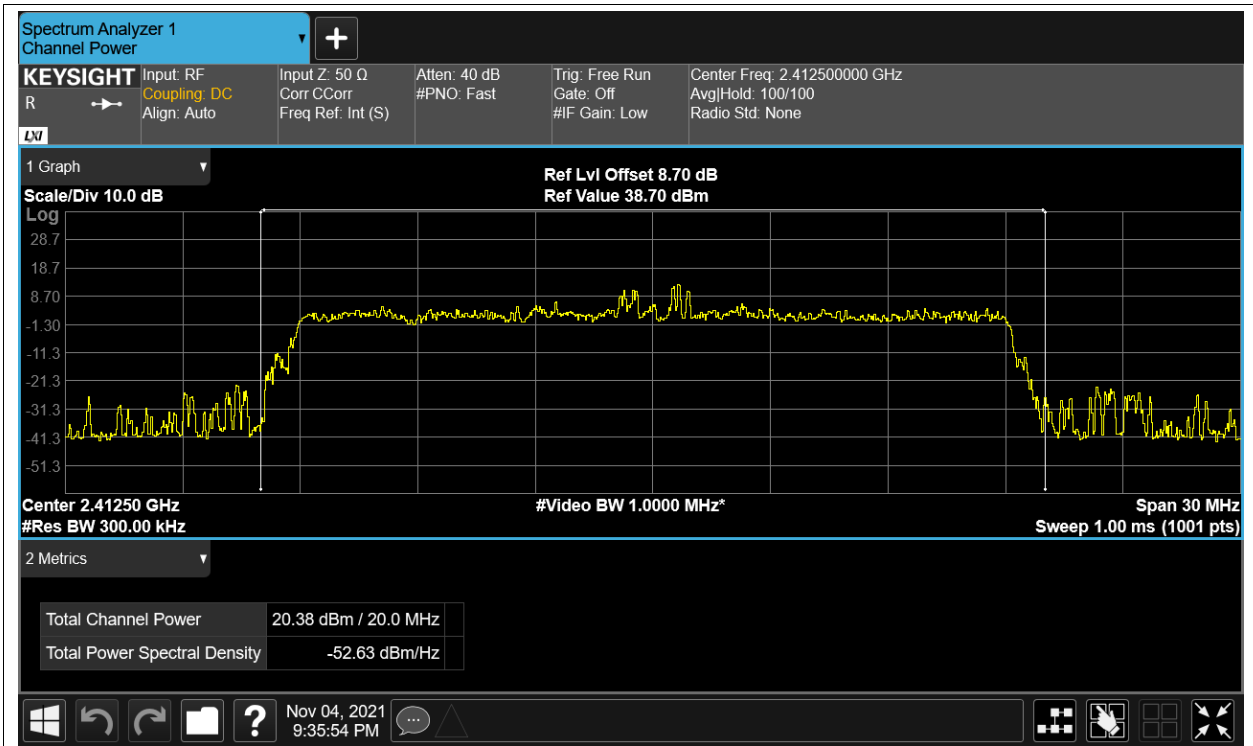

Power NVNT 2.4G-10M-QPSK 2439.5MHz Ant2

Power NVNT 2.4G-10M-QPSK 2471.5MHz Ant1

Power NVNT 2.4G-10M-QPSK 2471.5MHz Ant2

Power NVNT 2.4G-20M-16QAM 2412.5MHz Ant1

Power NVNT 2.4G-20M-16QAM 2412.5MHz Ant2

Power NVNT 2.4G-20M-16QAM 2437.5MHz Ant1

Power NVNT 2.4G-20M-16QAM 2437.5MHz Ant2

Power NVNT 2.4G-20M-16QAM 2462.5MHz Ant1

Power NVNT 2.4G-20M-16QAM 2462.5MHz Ant2

Power NVNT 2.4G-20M-QPSK 2412.5MHz Ant1

Power NVNT 2.4G-20M-QPSK 2412.5MHz Ant2

Power NVNT 2.4G-20M-QPSK 2437.5MHz Ant1