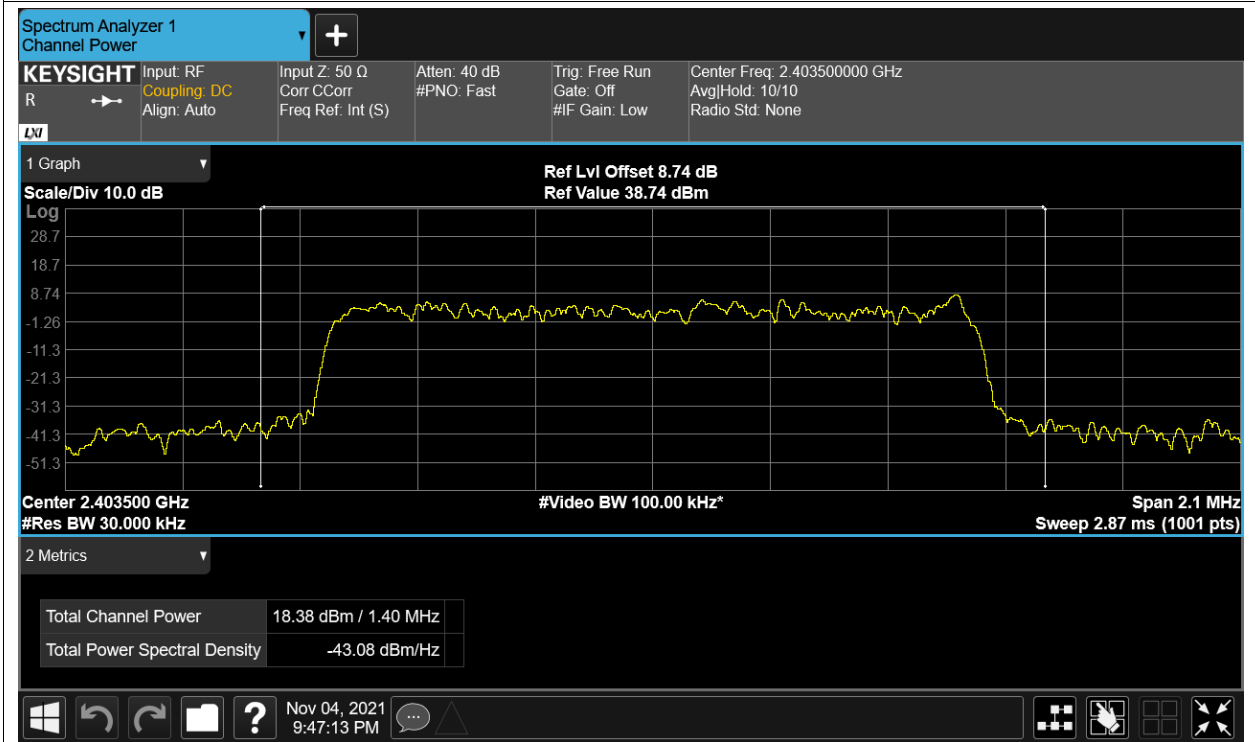

Test Graphs

Power NVNT 2.4G-1.4M-16QAM 2403.5MHz Ant1

Power NVNT 2.4G-1.4M-16QAM 2403.5MHz Ant2

Power NVNT 2.4G-1.4M-16QAM 2439.5MHz Ant1

Power NVNT 2.4G-1.4M-16QAM 2439.5MHz Ant2

Power NVNT 2.4G-1.4M-16QAM 2475.5MHz Ant1

Power NVNT 2.4G-1.4M-16QAM 2475.5MHz Ant2

Power NVNT 2.4G-1.4M-QPSK 2403.5MHz Ant1

Power NVNT 2.4G-1.4M-QPSK 2403.5MHz Ant2

Power NVNT 2.4G-1.4M-QPSK 2439.5MHz Ant1

Power NVNT 2.4G-1.4M-QPSK 2439.5MHz Ant2