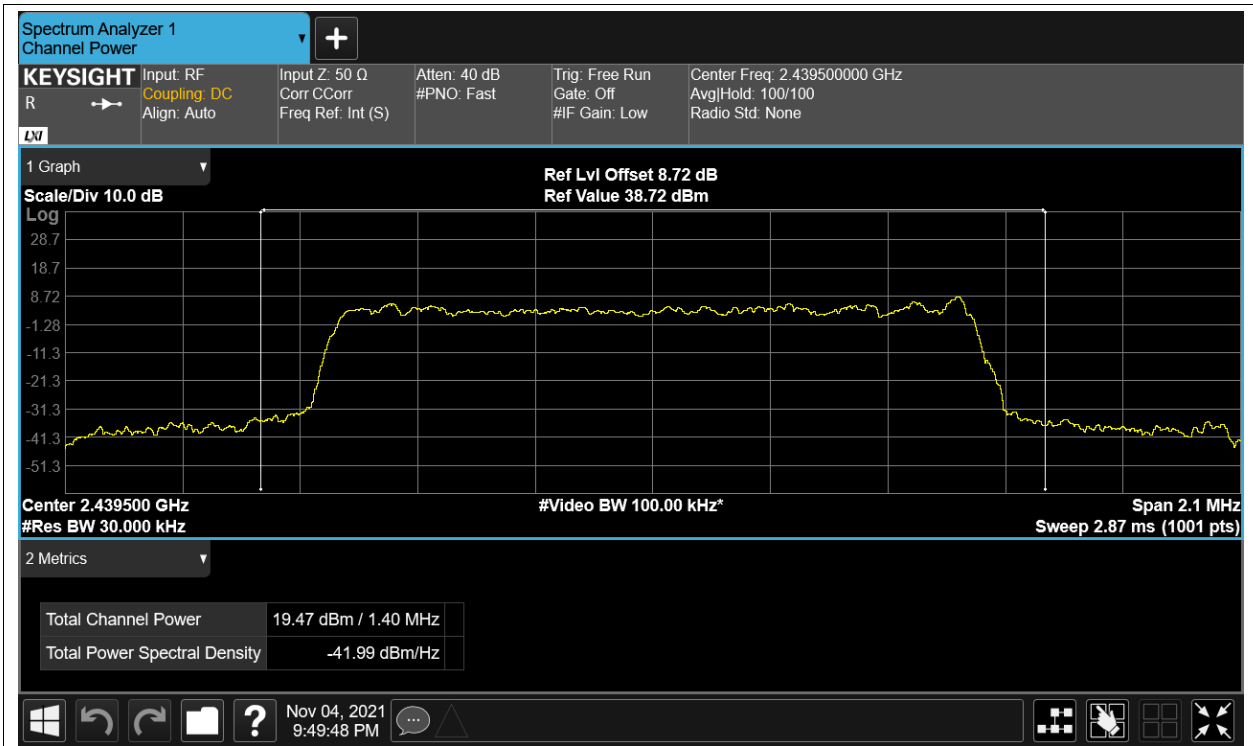

Power NVNT 2.4G-1.4M-16QAM 2475.5MHz Ant2

Power NVNT 2.4G-1.4M-QPSK 2403.5MHz Ant1

Power NVNT 2.4G-1.4M-QPSK 2403.5MHz Ant2

Power NVNT 2.4G-1.4M-QPSK 2439.5MHz Ant1

Power NVNT 2.4G-1.4M-QPSK 2439.5MHz Ant2

Power NVNT 2.4G-1.4M-QPSK 2475.5MHz Ant1

Power NVNT 2.4G-1.4M-QPSK 2475.5MHz Ant2

Power NVNT 2.4G-10M-16QAM 2407.5MHz Ant1

Power NVNT 2.4G-10M-16QAM 2407.5MHz Ant2

Power NVNT 2.4G-10M-16QAM 2439.5MHz Ant1