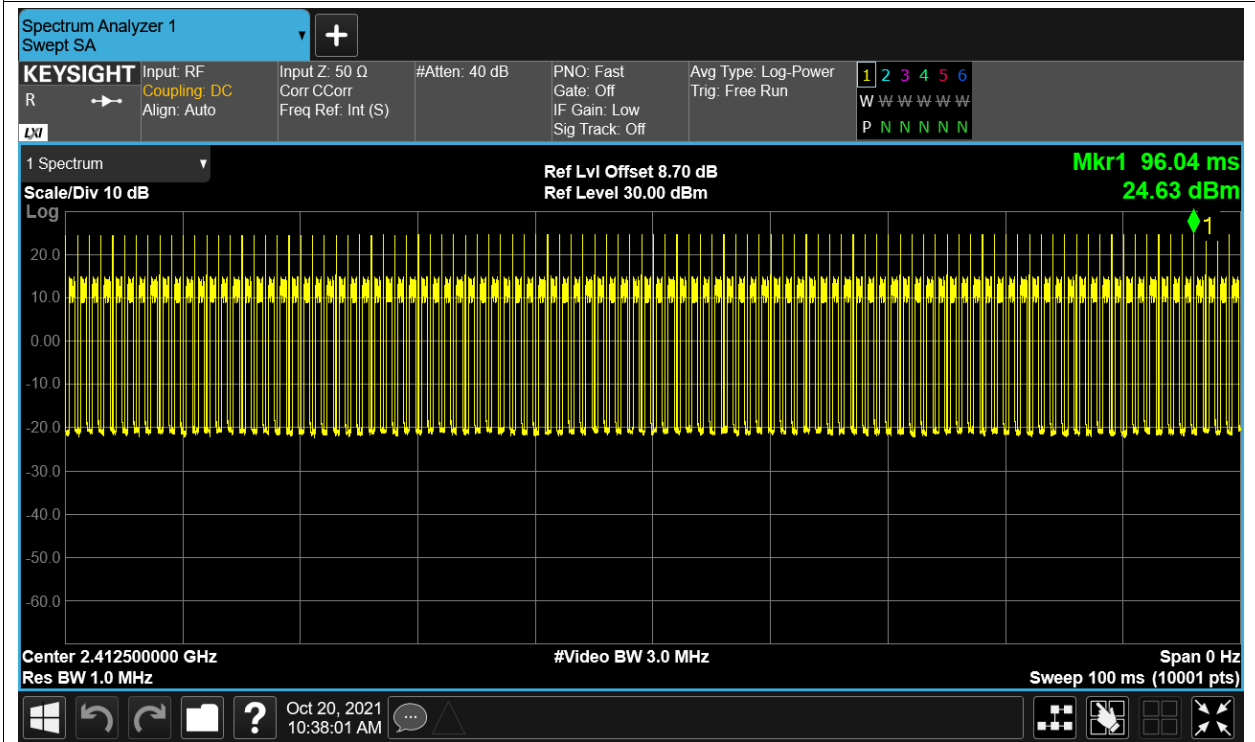

Duty Cycle NVNT 2.4G-20M-QPSK 2412.5MHz Sum