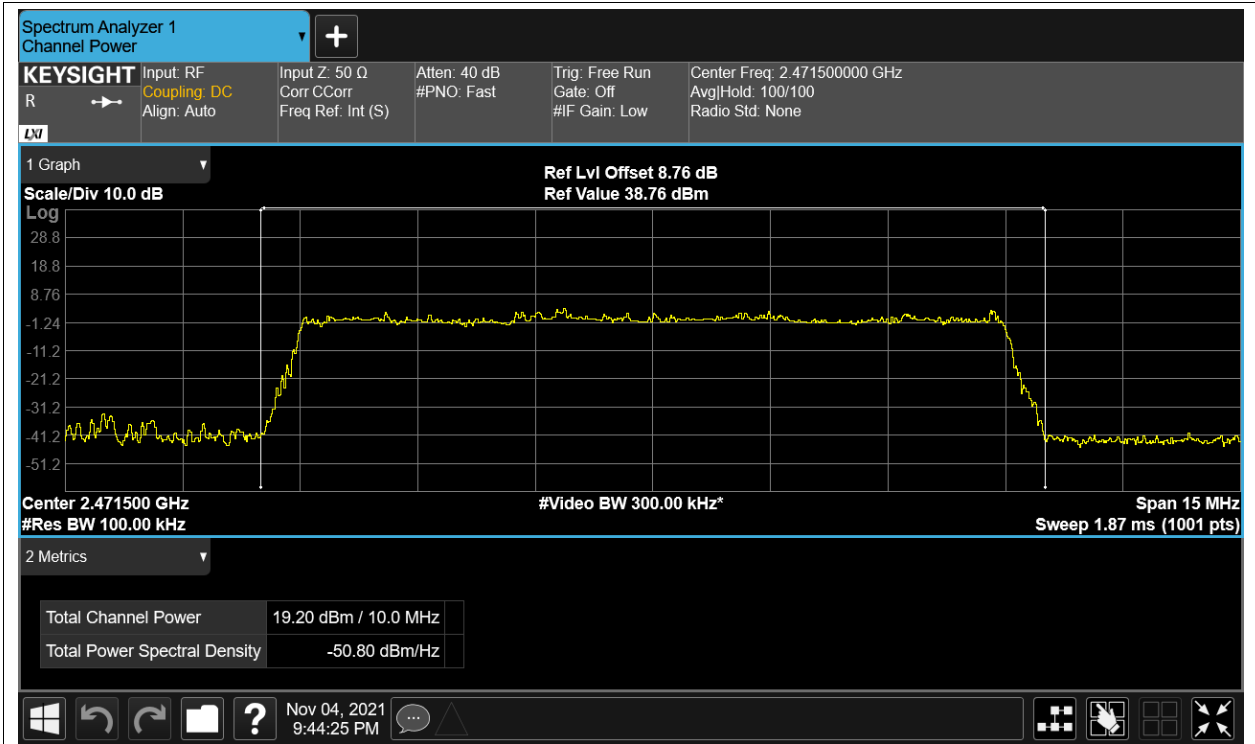

Power NVNT 2.4G-10M-16QAM 2439.5MHz Ant2

Power NVNT 2.4G-10M-16QAM 2471.5MHz Ant1

Power NVNT 2.4G-10M-16QAM 2471.5MHz Ant2

Power NVNT 2.4G-10M-QPSK 2407.5MHz Ant1

Power NVNT 2.4G-10M-QPSK 2407.5MHz Ant2

Power NVNT 2.4G-10M-QPSK 2439.5MHz Ant1

Power NVNT 2.4G-10M-QPSK 2439.5MHz Ant2

Power NVNT 2.4G-10M-QPSK 2471.5MHz Ant1

Power NVNT 2.4G-10M-QPSK 2471.5MHz Ant2

Power NVNT 2.4G-20M-16QAM 2412.5MHz Ant1

Power NVNT 2.4G-20M-16QAM 2412.5MHz Ant2

Power NVNT 2.4G-20M-16QAM 2437.5MHz Ant1