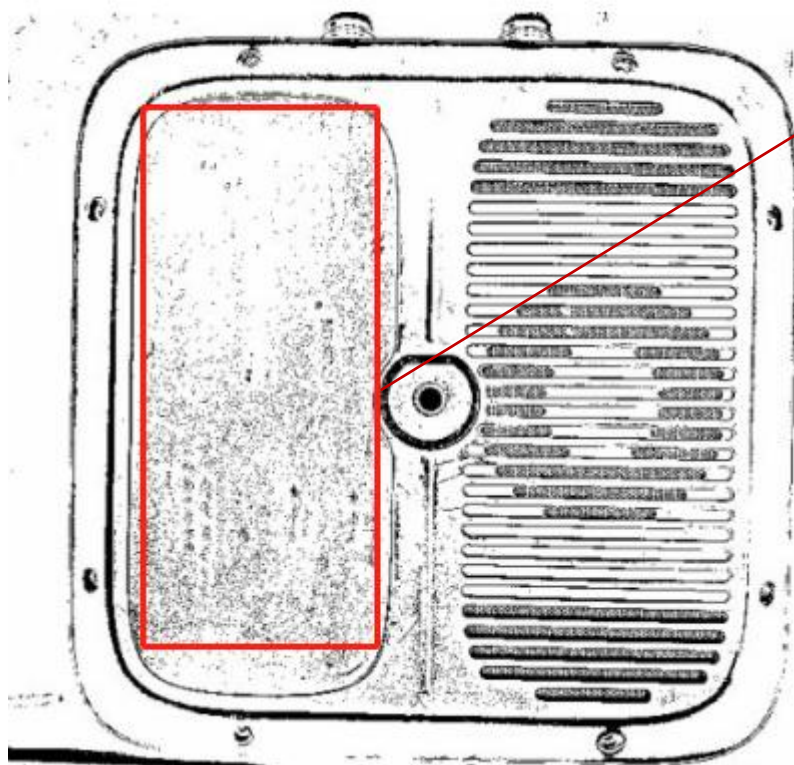

透明开窗尺寸: 12×12mm
贴纸尺寸: 14×14mm

label location

label location