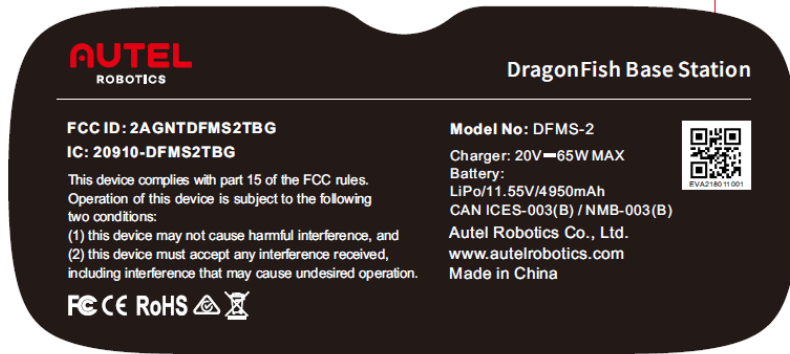

透明开窗尺寸: 12×12mm
贴纸尺寸: 14×14mm

label location

label location