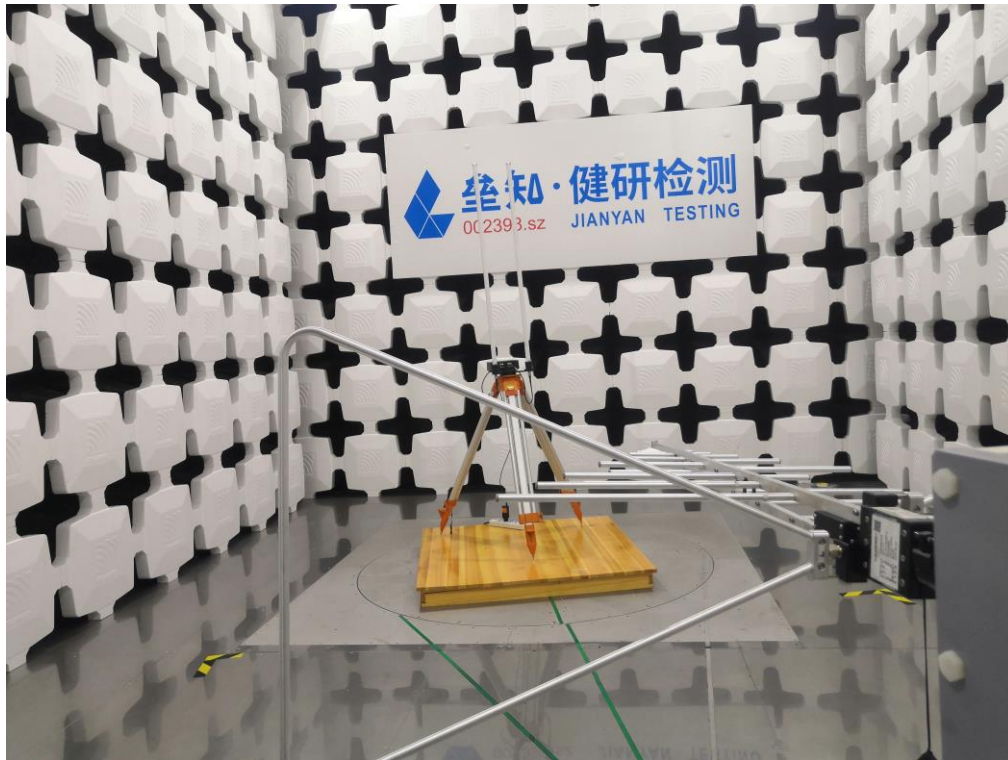

## 7 Test Setup Photo

Radiated Spurious Emission  
Below 1GHz

Above 1GHz

**Conducted Emission**

## 8 EUT Constructional Details

Reference to the test report No.: JYTSZB-R12-2102121.

-----End of report-----