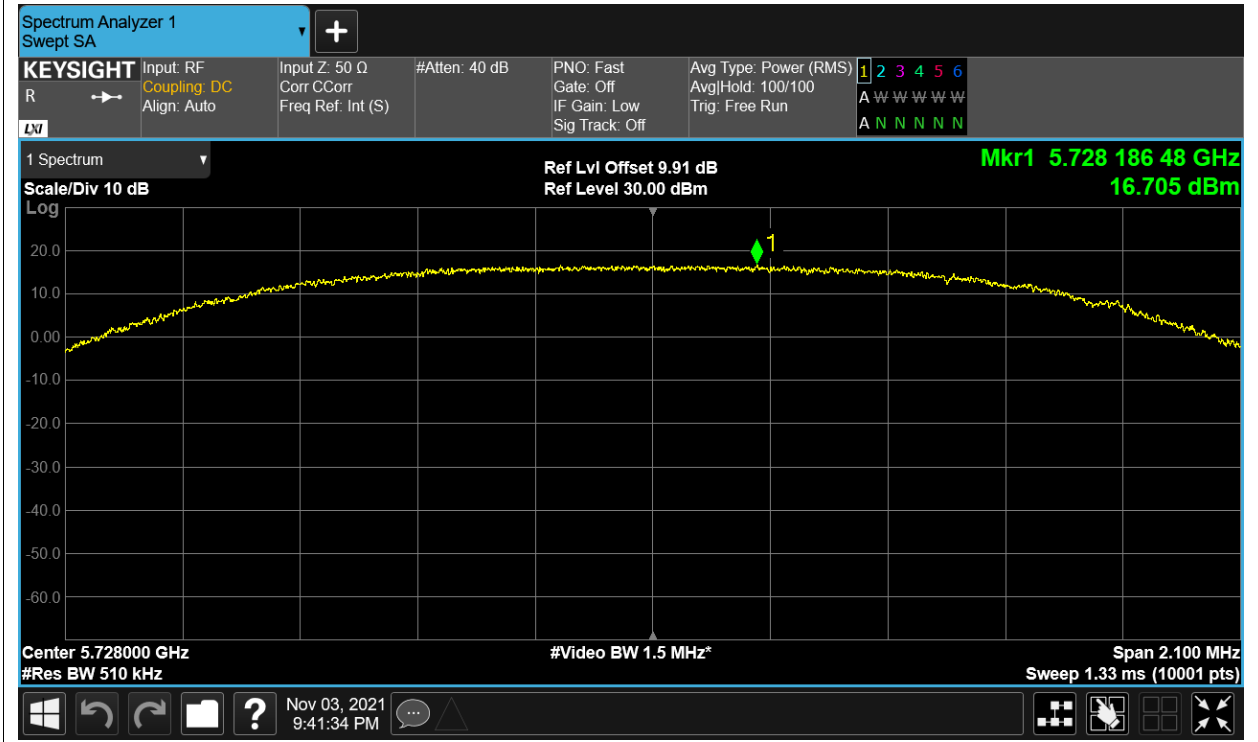

Test Graphs

PSD NVNT 5.8G-1.4M-16QAM 5728MHz Ant1