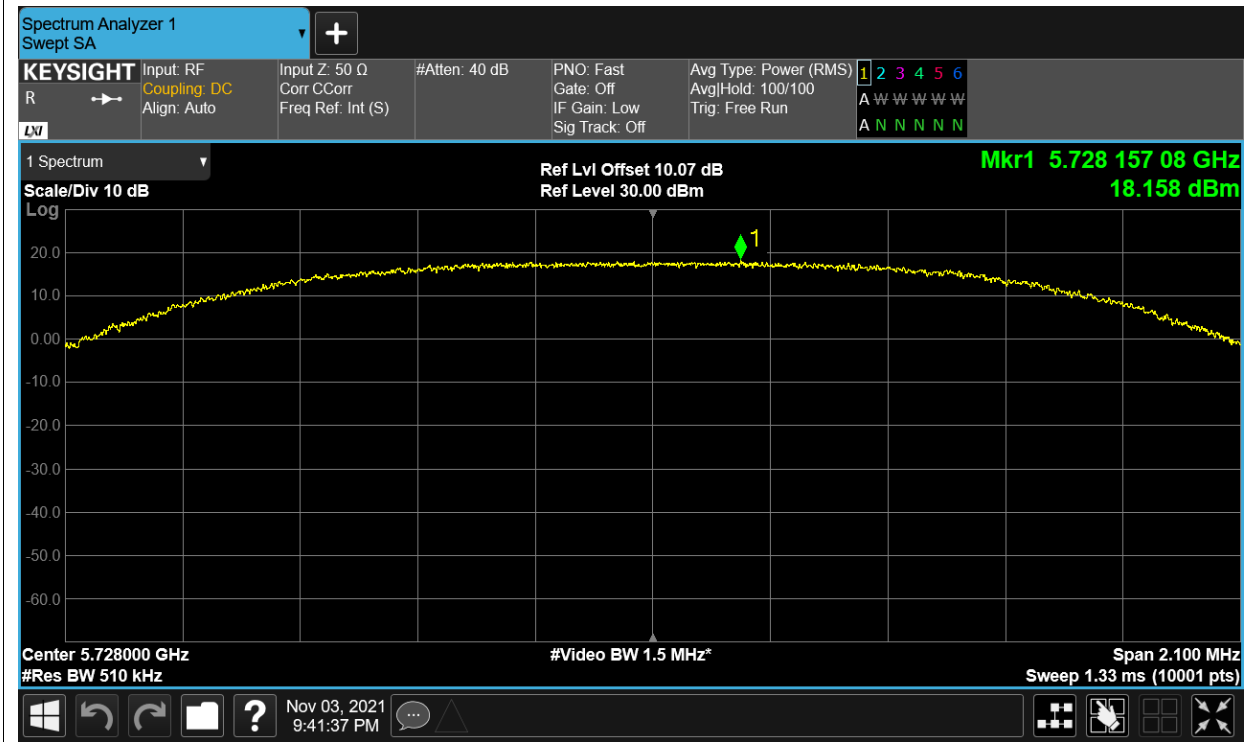

PSD NVNT 5.8G-1.4M-16QAM 5728MHz Ant2