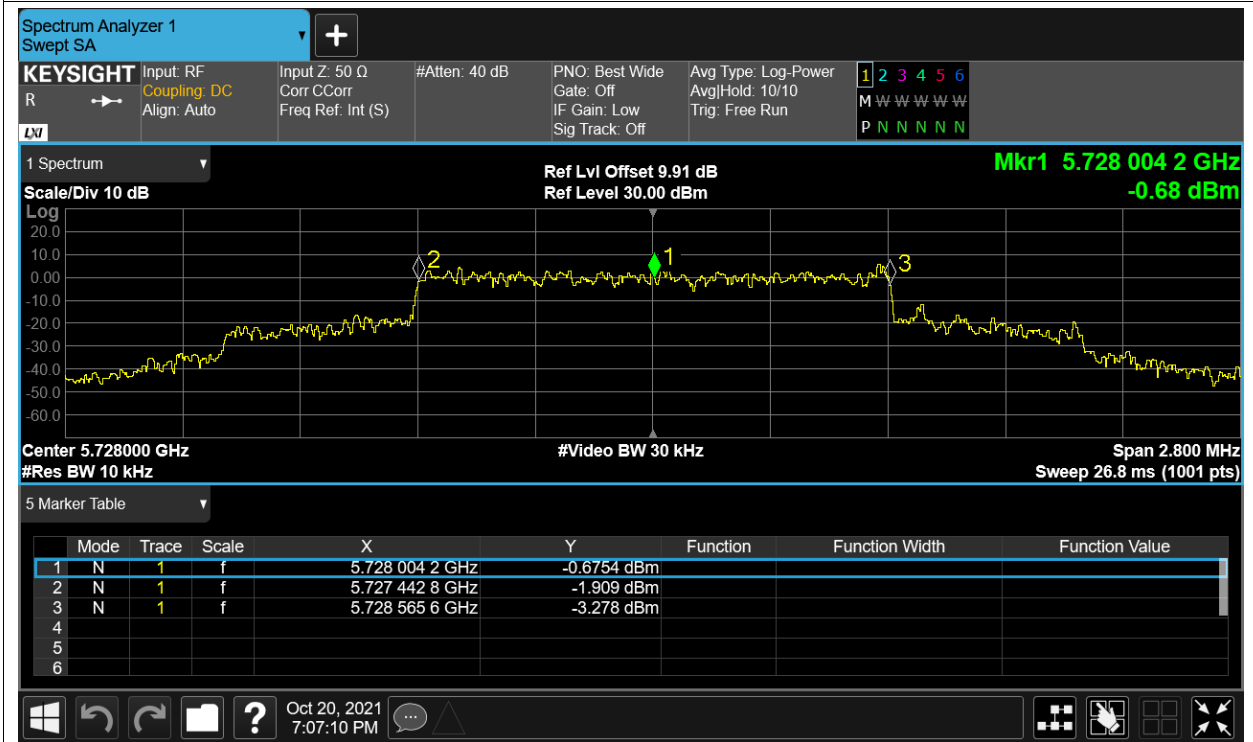

Remark: "NTNV" means Normal Temperature Normal Voltage, "LTLV" means Low Temperature Low Voltage, "LTHV" means Low Temperature High Voltage, "HTLV" means High Temperature Low Voltage, "HTHV" means High Temperature High Voltage.

Freq. Stability LVLT 5.8G-1.4M-16QAM 5728MHz Sum

Freq. Stability NVNT 5.8G-1.4M-16QAM 5728MHz Sum

Freq. Stability HVHT 5.8G-1.4M-QPSK 5728MHz Sum

Freq. Stability HVLT 5.8G-1.4M-QPSK 5728MHz Sum

Freq. Stability LVHT 5.8G-1.4M-QPSK 5728MHz Sum

Freq. Stability LVLT 5.8G-1.4M-QPSK 5728MHz Sum

Freq. Stability NVNT 5.8G-1.4M-QPSK 5728MHz Sum

Freq. Stability HVHT 5.8G-10M-16QAM 5733MHz Sum

Freq. Stability HVLT 5.8G-10M-16QAM 5733MHz Sum

Freq. Stability LVHT 5.8G-10M-16QAM 5733MHz Sum