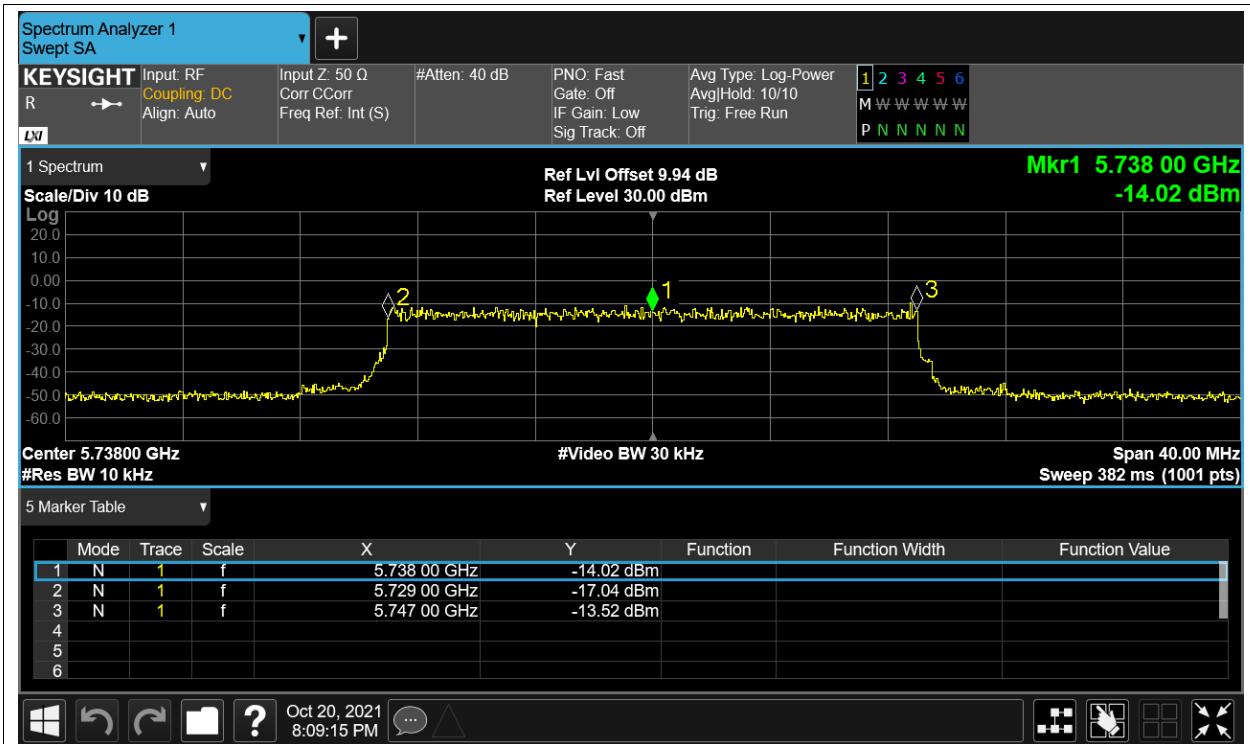

Freq. Stability LVLT 5.8G-20M-QPSK 5738MHz Sum