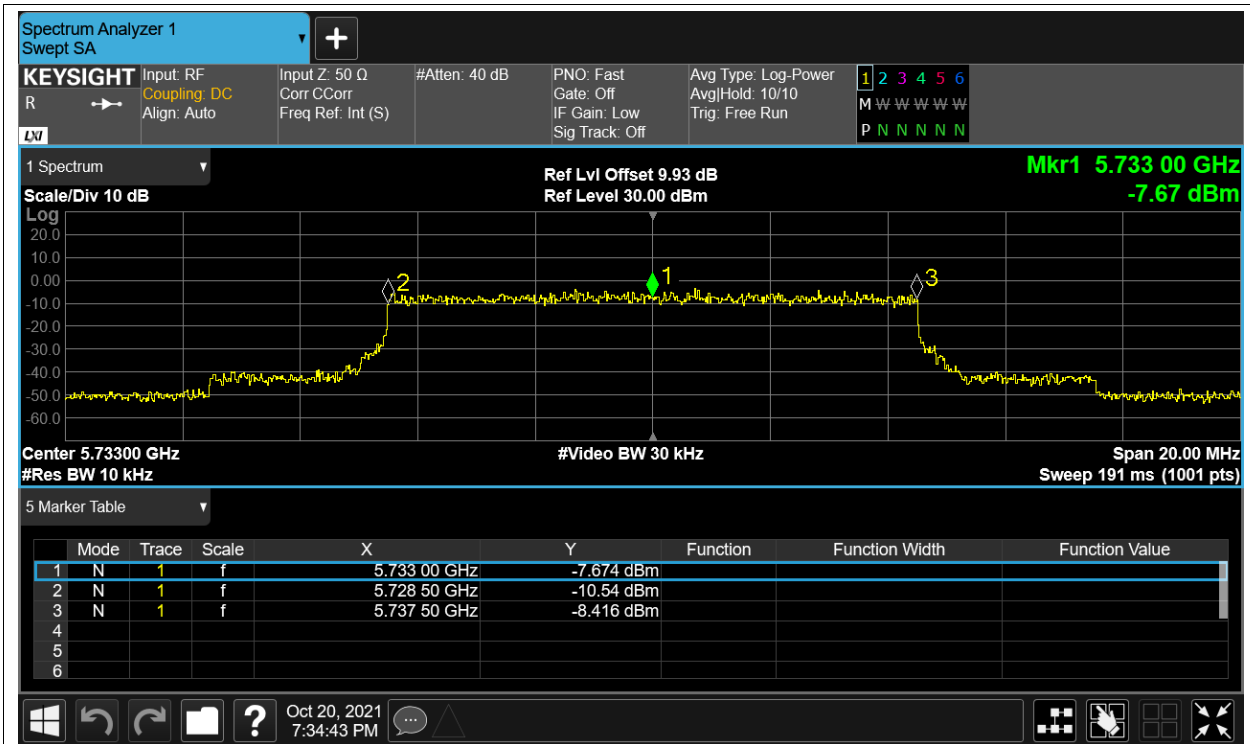

Freq. Stability LVLTLT 5.8G-10M-16QAM 5733MHz Sum

Freq. Stability NVNT 5.8G-10M-16QAM 5733MHz Sum

Freq. Stability HVHT 5.8G-10M-QPSK 5733MHz Sum

Freq. Stability HVLT 5.8G-10M-QPSK 5733MHz Sum

Freq. Stability LVHT 5.8G-10M-QPSK 5733MHz Sum

Freq. Stability LVLT 5.8G-10M-QPSK 5733MHz Sum

Freq. Stability NVNT 5.8G-10M-QPSK 5733MHz Sum

Freq. Stability HVHT 5.8G-20M-16QAM 5738MHz Sum

Freq. Stability HVHT 5.8G-20M-16QAM 5738MHz Sum

Freq. Stability HHLT 5.8G-20M-16QAM 5738MHz Sum