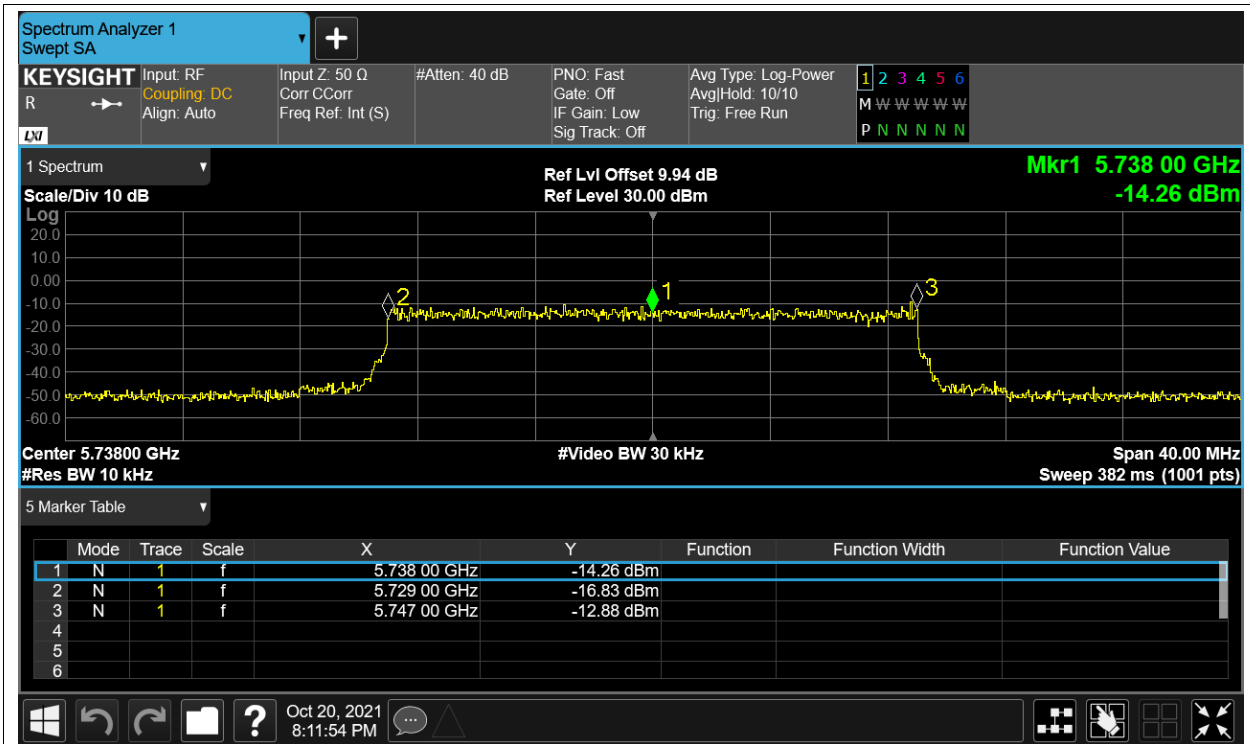

Freq. Stability LVLTLT 5.8G-10M-16QAM 5733MHz Sum

Freq. Stability NVNT 5.8G-10M-16QAM 5733MHz Sum

Freq. Stability HVHT 5.8G-10M-QPSK 5733MHz Sum

Freq. Stability HVLT 5.8G-10M-QPSK 5733MHz Sum

Freq. Stability LVHT 5.8G-10M-QPSK 5733MHz Sum

Freq. Stability LVLT 5.8G-10M-QPSK 5733MHz Sum

Freq. Stability NVNT 5.8G-10M-QPSK 5733MHz Sum

Freq. Stability HVHT 5.8G-20M-16QAM 5738MHz Sum

Freq. Stability HVHT 5.8G-20M-16QAM 5738MHz Sum

Freq. Stability HHLT 5.8G-20M-16QAM 5738MHz Sum