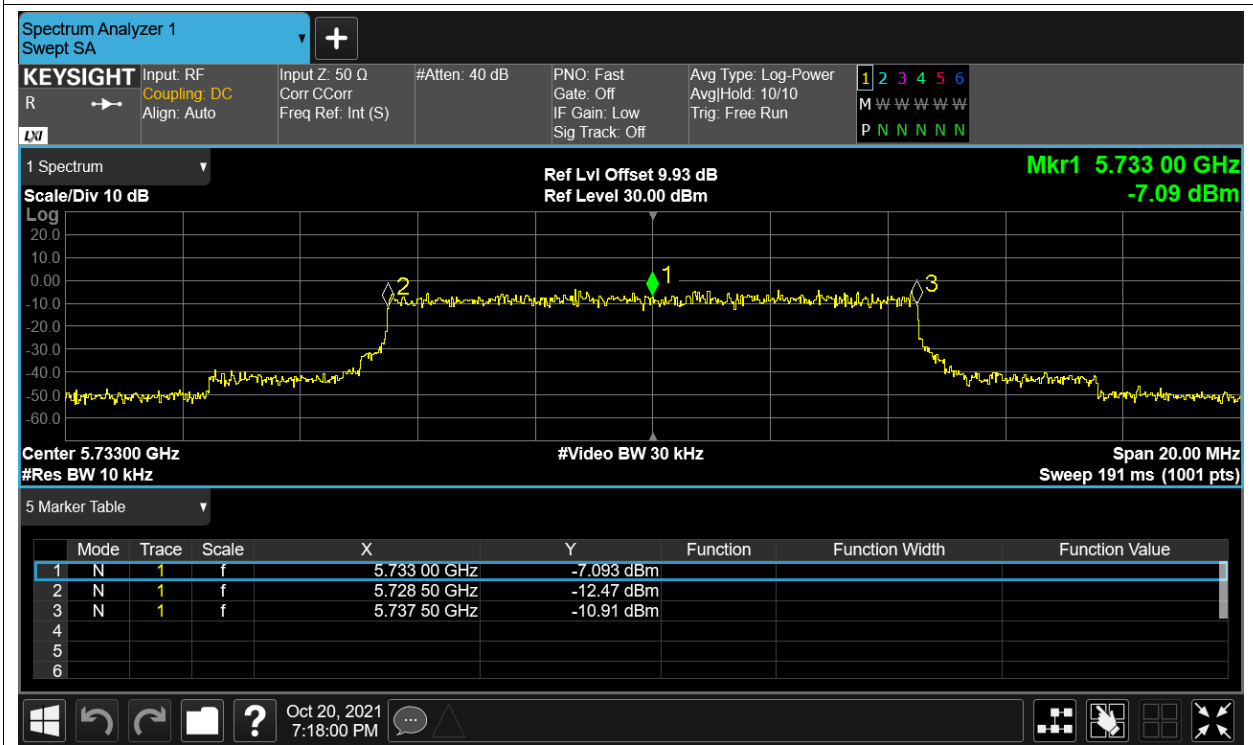

Freq. Stability LVLT 5.8G-1.4M-16QAM 5728MHz Sum

Freq. Stability NVNT 5.8G-1.4M-16QAM 5728MHz Sum

Freq. Stability HVHT 5.8G-1.4M-QPSK 5728MHz Sum

Freq. Stability HVLT 5.8G-1.4M-QPSK 5728MHz Sum

Freq. Stability LVHT 5.8G-1.4M-QPSK 5728MHz Sum

Freq. Stability LVLT 5.8G-1.4M-QPSK 5728MHz Sum

Freq. Stability NVNT 5.8G-1.4M-QPSK 5728MHz Sum

Freq. Stability HVHT 5.8G-10M-16QAM 5733MHz Sum

Freq. Stability HVLT 5.8G-10M-16QAM 5733MHz Sum

Freq. Stability LVHT 5.8G-10M-16QAM 5733MHz Sum

Freq. Stability LVLTLT 5.8G-10M-16QAM 5733MHz Sum

Freq. Stability NVNT 5.8G-10M-16QAM 5733MHz Sum

Freq. Stability HVHT 5.8G-10M-QPSK 5733MHz Sum

Freq. Stability HVLT 5.8G-10M-QPSK 5733MHz Sum

Freq. Stability LVHT 5.8G-10M-QPSK 5733MHz Sum