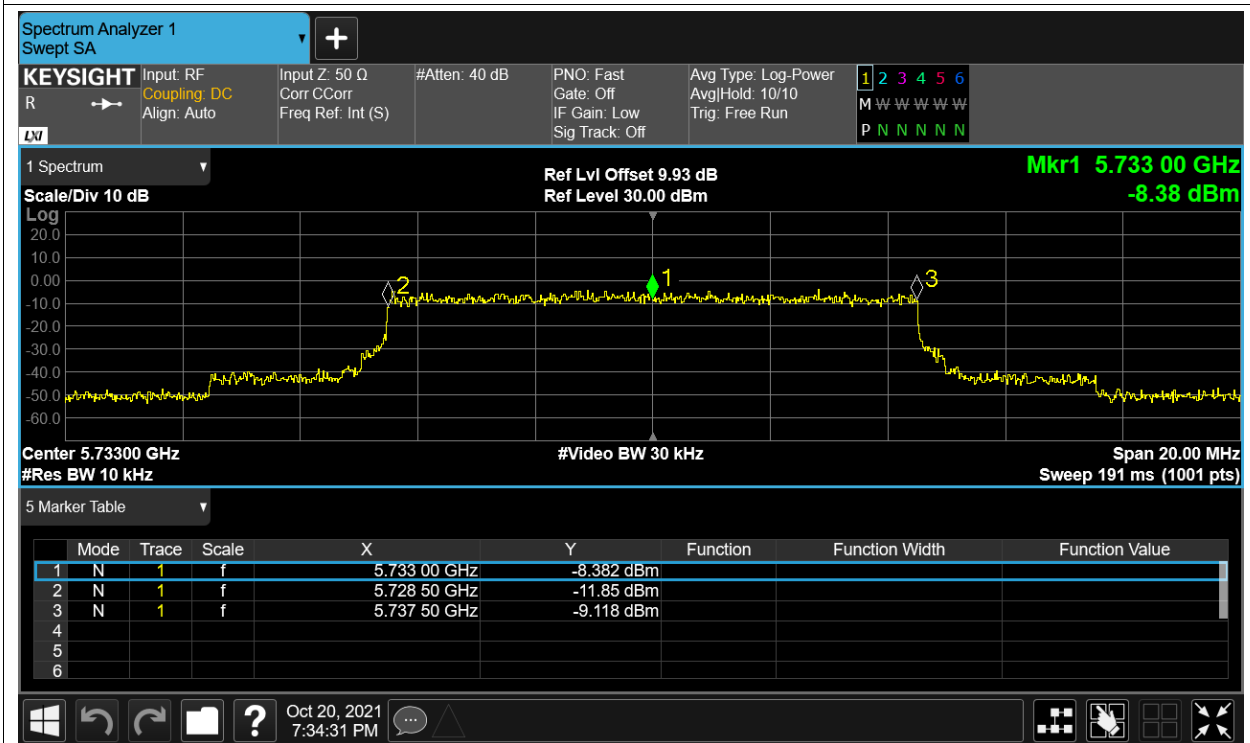

Freq. Stability LVLTLT 5.8G-10M-16QAM 5733MHz Sum

Freq. Stability NVNT 5.8G-10M-16QAM 5733MHz Sum

Freq. Stability HVHT 5.8G-10M-QPSK 5733MHz Sum

Freq. Stability HVLT 5.8G-10M-QPSK 5733MHz Sum

Freq. Stability LVHT 5.8G-10M-QPSK 5733MHz Sum

Freq. Stability LVLT 5.8G-10M-QPSK 5733MHz Sum

Freq. Stability NVNT 5.8G-10M-QPSK 5733MHz Sum

Freq. Stability HVHT 5.8G-20M-16QAM 5738MHz Sum

Freq. Stability HVHT 5.8G-20M-16QAM 5738MHz Sum

Freq. Stability HHLT 5.8G-20M-16QAM 5738MHz Sum