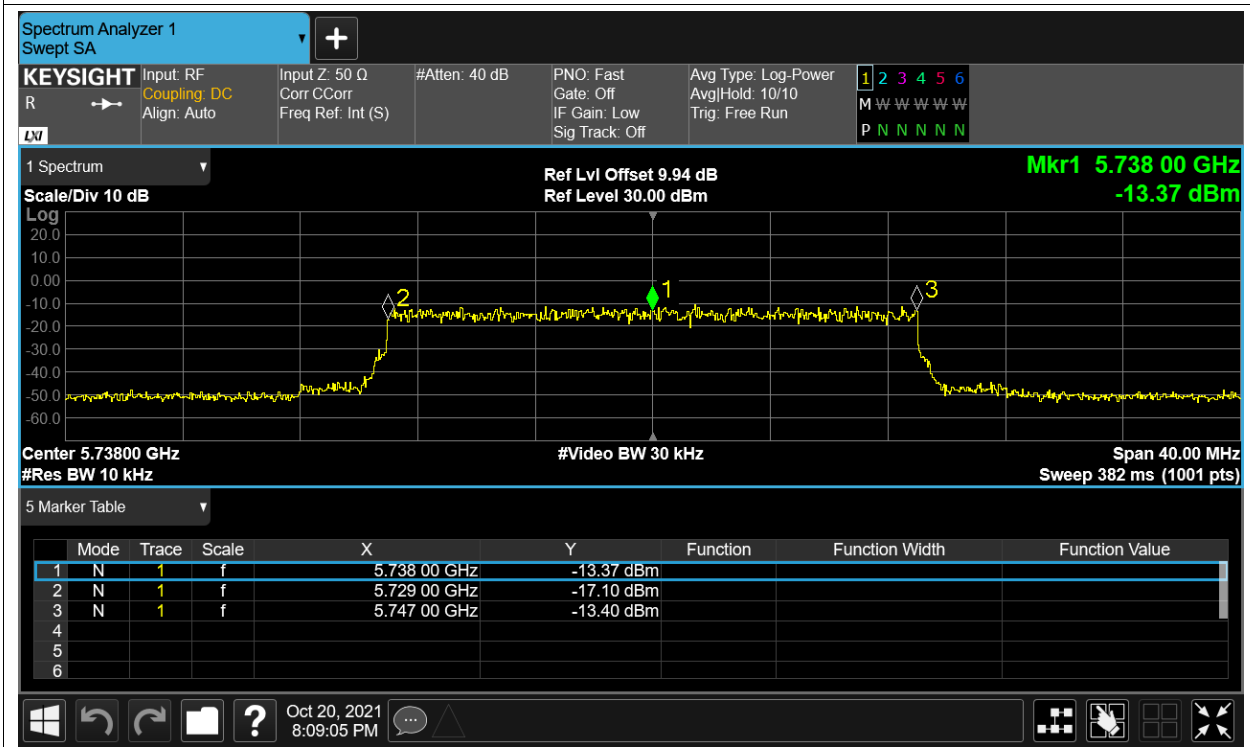

Freq. Stability LVHT 5.8G-20M-16QAM 5738MHz Sum

Freq. Stability LVLT 5.8G-20M-16QAM 5738MHz Sum

Freq. Stability HVHT 5.8G-20M-QPSK 5738MHz Sum

Freq. Stability HVLT 5.8G-20M-QPSK 5738MHz Sum

Freq. Stability LVHT 5.8G-20M-QPSK 5738MHz Sum

Freq. Stability LVLT 5.8G-20M-QPSK 5738MHz Sum

Freq. Stability NVNT 5.8G-20M-QPSK 5738MHz Sum

Duty Cycle

Condition	Mode	Frequency (MHz)	Antenna	Duty Cycle (%)	Correction Factor (dB)
NVNT	5.8G-1.4M-16QAM	5728	Sum	100	0
NVNT	5.8G-1.4M-16QAM	5788	Sum	100	0
NVNT	5.8G-1.4M-16QAM	5847	Sum	100	0
NVNT	5.8G-1.4M-QPSK	5728	Sum	100	0
NVNT	5.8G-1.4M-QPSK	5788	Sum	100	0
NVNT	5.8G-1.4M-QPSK	5847	Sum	100	0
NVNT	5.8G-10M-16QAM	5733	Sum	100	0
NVNT	5.8G-10M-16QAM	5788	Sum	100	0
NVNT	5.8G-10M-16QAM	5842	Sum	100	0
NVNT	5.8G-10M-QPSK	5733	Sum	100	0
NVNT	5.8G-10M-QPSK	5788	Sum	100	0
NVNT	5.8G-10M-QPSK	5842	Sum	100	0
HVHT	5.8G-20M-16QAM	5738	Sum	100	0
HVHT	5.8G-20M-16QAM	5788	Sum	100	0
HVHT	5.8G-20M-16QAM	5839	Sum	100	0
NVNT	5.8G-20M-QPSK	5738	Sum	100	0
NVNT	5.8G-20M-QPSK	5788	Sum	100	0
NVNT	5.8G-20M-QPSK	5839	Sum	100	0