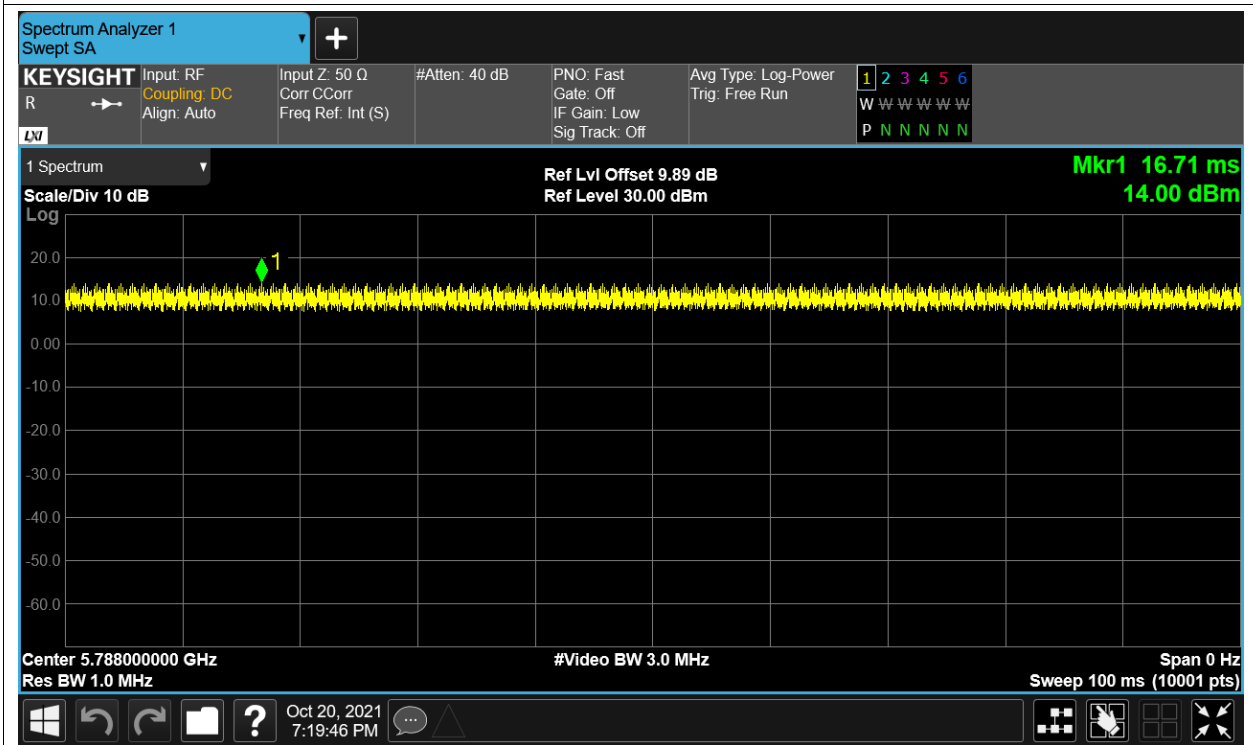

Duty Cycle NVNT 5.8G-10M-16QAM 5788MHz Sum