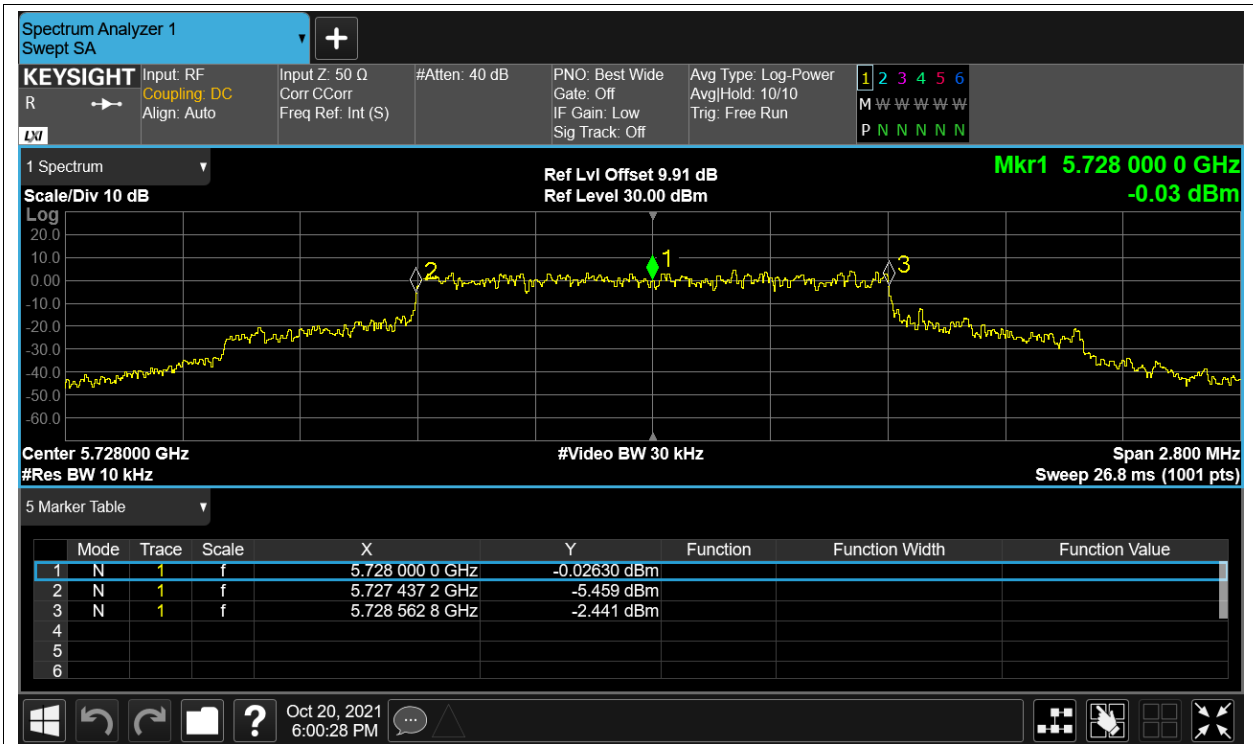

Test Data

Frequency Stability

Condition	Mode	Frequency (MHz)	Antenna	Measured Frequency (MHz)	Deviation (ppm)	Limit (ppm)	Verdict
HVHT	5.8G-1.4M-16QAM	5728	Sum	5728.0014	0.24	within the band	Pass
HVLT	5.8G-1.4M-16QAM	5728	Sum	5728.0014	0.24		Pass
LVHT	5.8G-1.4M-16QAM	5728	Sum	5728	0		Pass
LVLT	5.8G-1.4M-16QAM	5728	Sum	5728.0042	0.73		Pass
NVNT	5.8G-1.4M-16QAM	5728	Sum	5728.0028	0.49		Pass
HVHT	5.8G-1.4M-QPSK	5728	Sum	5728.0042	0.73		Pass
HVLT	5.8G-1.4M-QPSK	5728	Sum	5728.0014	0.24		Pass
LVHT	5.8G-1.4M-QPSK	5728	Sum	5728.0028	0.49		Pass
LVLT	5.8G-1.4M-QPSK	5728	Sum	5728.0014	0.24		Pass
NVNT	5.8G-1.4M-QPSK	5728	Sum	5728.0028	0.49		Pass
HVHT	5.8G-10M-16QAM	5733	Sum	5733	0		Pass
HVLT	5.8G-10M-16QAM	5733	Sum	5733	0		Pass
LVHT	5.8G-10M-16QAM	5733	Sum	5733	0		Pass
LVLT	5.8G-10M-16QAM	5733	Sum	5733	0		Pass
NVNT	5.8G-10M-16QAM	5733	Sum	5733	0		Pass
HVHT	5.8G-10M-QPSK	5733	Sum	5733	0		Pass
HVLT	5.8G-10M-QPSK	5733	Sum	5733	0		Pass
LVHT	5.8G-10M-QPSK	5733	Sum	5733	0		Pass
LVLT	5.8G-10M-QPSK	5733	Sum	5733	0		Pass
NVNT	5.8G-10M-QPSK	5733	Sum	5733	0		Pass
HVHT	5.8G-20M-16QAM	5738	Sum	5738	0		Pass
HVLT	5.8G-20M-16QAM	5738	Sum	5738	0		Pass
LVHT	5.8G-20M-16QAM	5738	Sum	5738	0		Pass
LVLT	5.8G-20M-16QAM	5738	Sum	5738	0		Pass
HVHT	5.8G-20M-QPSK	5738	Sum	5738	0		Pass
HVLT	5.8G-20M-QPSK	5738	Sum	5738	0		Pass
LVHT	5.8G-20M-QPSK	5738	Sum	5738	0		Pass
LVLT	5.8G-20M-QPSK	5738	Sum	5738	0		Pass
NVNT	5.8G-20M-QPSK	5738	Sum	5738	0		Pass

Remark: "NTNV" means Normal Temperature Normal Voltage, "LTLV" means Low Temperature Low Voltage, "LTHV" means Low Temperature High Voltage, "HTLV" means High Temperature Low Voltage, "HTHV" means High Temperature High Voltage.

Freq. Stability LVLT 5.8G-1.4M-16QAM 5728MHz Sum

Freq. Stability NVNT 5.8G-1.4M-16QAM 5728MHz Sum

Freq. Stability HVHT 5.8G-1.4M-QPSK 5728MHz Sum

Freq. Stability HVLT 5.8G-1.4M-QPSK 5728MHz Sum

Freq. Stability LVHT 5.8G-1.4M-QPSK 5728MHz Sum