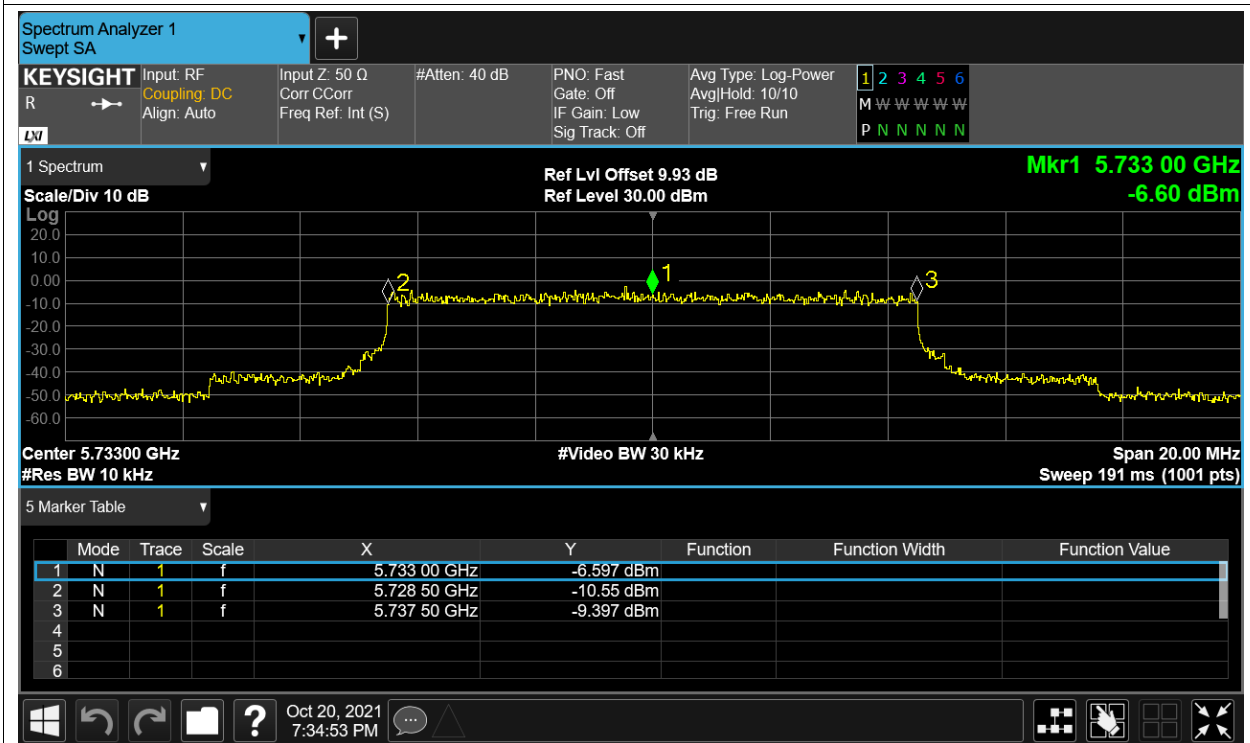

Freq. Stability LVLT 5.8G-1.4M-QPSK 5728MHz Sum

Freq. Stability NVNT 5.8G-1.4M-QPSK 5728MHz Sum

Freq. Stability HVHT 5.8G-10M-16QAM 5733MHz Sum

Freq. Stability HVLT 5.8G-10M-16QAM 5733MHz Sum

Freq. Stability LVHT 5.8G-10M-16QAM 5733MHz Sum

Freq. Stability LVLTLT 5.8G-10M-16QAM 5733MHz Sum

Freq. Stability NVNT 5.8G-10M-16QAM 5733MHz Sum

Freq. Stability HVHT 5.8G-10M-QPSK 5733MHz Sum

Freq. Stability HVLT 5.8G-10M-QPSK 5733MHz Sum

Freq. Stability LVHT 5.8G-10M-QPSK 5733MHz Sum