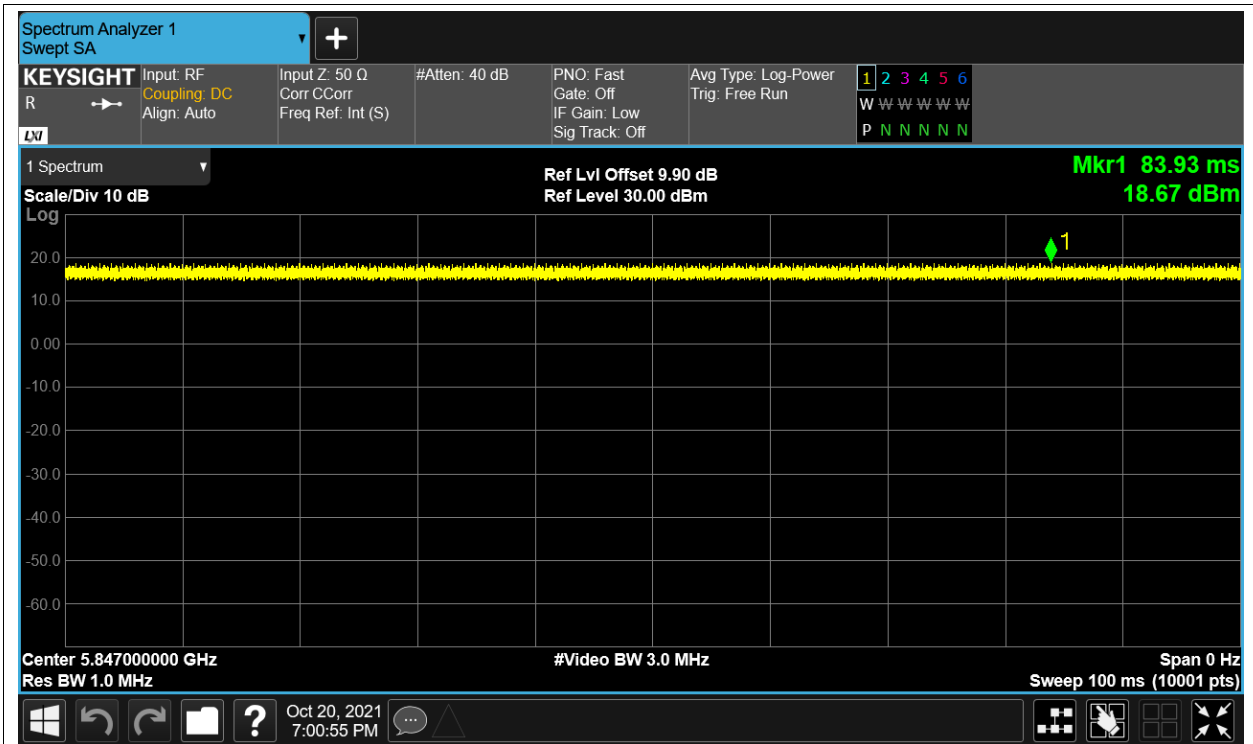

Test Graphs

Duty Cycle NVNT 5.8G-1.4M-16QAM 5728MHz Sum

Duty Cycle NVNT 5.8G-1.4M-16QAM 5788MHz Sum

Duty Cycle NVNT 5.8G-1.4M-16QAM 5847MHz Sum

Duty Cycle NVNT 5.8G-1.4M-QPSK 5728MHz Sum

Duty Cycle NVNT 5.8G-1.4M-QPSK 5788MHz Sum