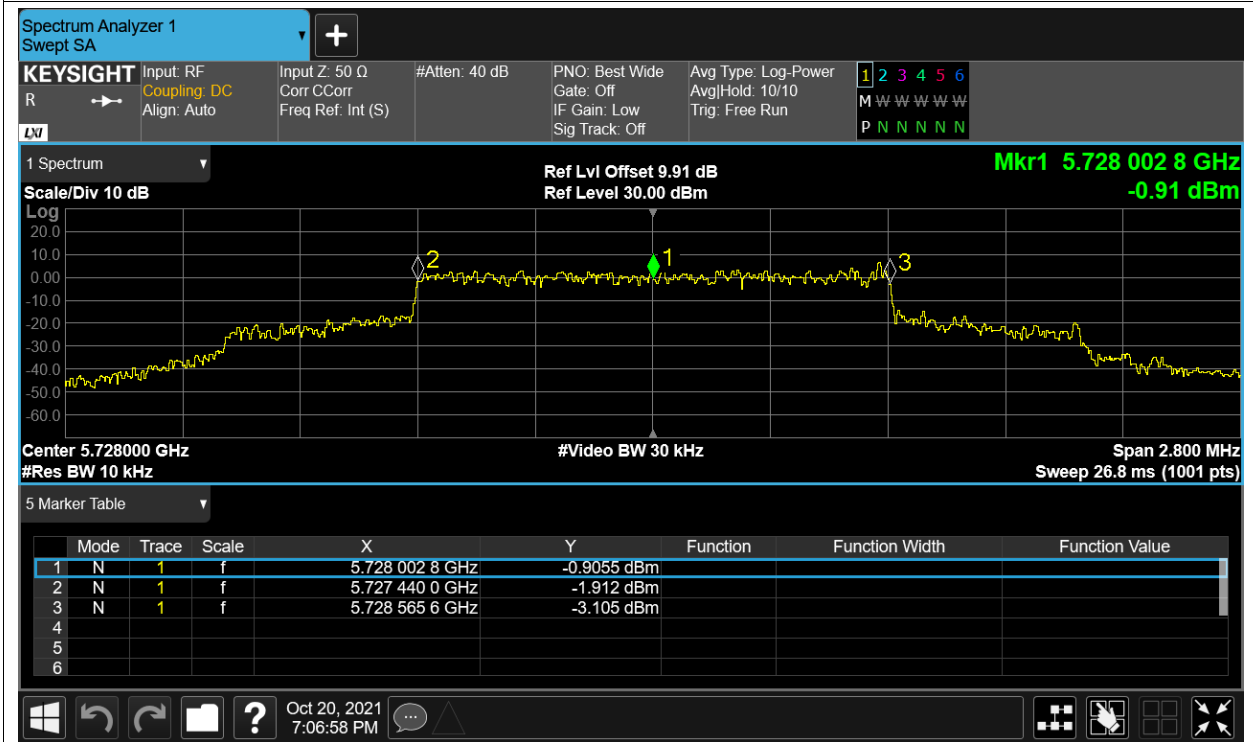

Remark: "NTNV" means Normal Temperature Normal Voltage, "LTLV" means Low Temperature Low Voltage, "LTHV" means Low Temperature High Voltage, "HTLV" means High Temperature Low Voltage, "HTHV" means High Temperature High Voltage.

Freq. Stability LVLT 5.8G-1.4M-16QAM 5728MHz Sum

Freq. Stability NVNT 5.8G-1.4M-16QAM 5728MHz Sum

Freq. Stability HVHT 5.8G-1.4M-QPSK 5728MHz Sum

Freq. Stability HVLT 5.8G-1.4M-QPSK 5728MHz Sum

Freq. Stability LVHT 5.8G-1.4M-QPSK 5728MHz Sum

Freq. Stability LVLT 5.8G-1.4M-QPSK 5728MHz Sum

Freq. Stability NVNT 5.8G-1.4M-QPSK 5728MHz Sum

Freq. Stability HVHT 5.8G-10M-16QAM 5733MHz Sum

Freq. Stability HVLT 5.8G-10M-16QAM 5733MHz Sum

Freq. Stability LVHT 5.8G-10M-16QAM 5733MHz Sum

Freq. Stability LVLTLT 5.8G-10M-16QAM 5733MHz Sum

Freq. Stability NVNT 5.8G-10M-16QAM 5733MHz Sum

Freq. Stability HVHT 5.8G-10M-QPSK 5733MHz Sum

Freq. Stability HVLT 5.8G-10M-QPSK 5733MHz Sum

Freq. Stability LVHT 5.8G-10M-QPSK 5733MHz Sum