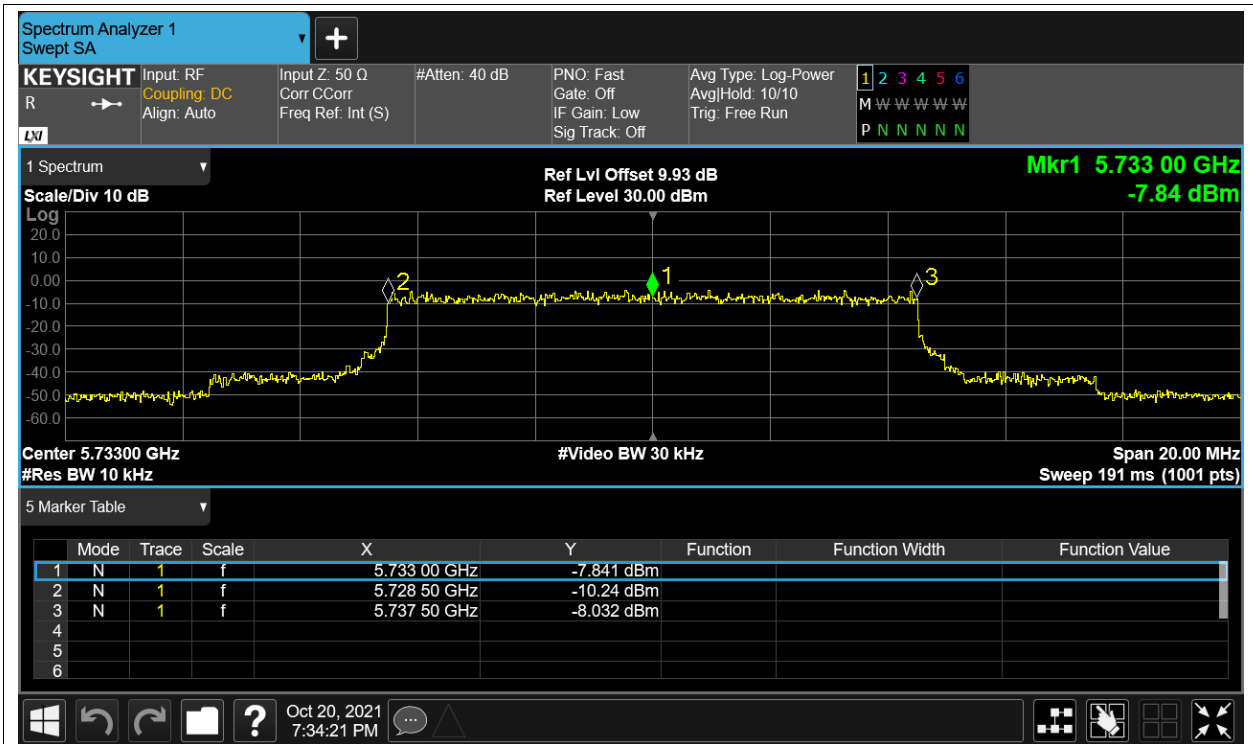

Freq. Stability LVLT 5.8G-1.4M-QPSK 5728MHz Sum

Freq. Stability NVNT 5.8G-1.4M-QPSK 5728MHz Sum

Freq. Stability HVHT 5.8G-10M-16QAM 5733MHz Sum

Freq. Stability HVLT 5.8G-10M-16QAM 5733MHz Sum

Freq. Stability LVHT 5.8G-10M-16QAM 5733MHz Sum

Freq. Stability LVLTLT 5.8G-10M-16QAM 5733MHz Sum

Freq. Stability NVNT 5.8G-10M-16QAM 5733MHz Sum

Freq. Stability HVHT 5.8G-10M-QPSK 5733MHz Sum

Freq. Stability HVLT 5.8G-10M-QPSK 5733MHz Sum

Freq. Stability LVHT 5.8G-10M-QPSK 5733MHz Sum

Freq. Stability LVLT 5.8G-10M-QPSK 5733MHz Sum

Freq. Stability NVNT 5.8G-10M-QPSK 5733MHz Sum

Freq. Stability HVHT 5.8G-20M-16QAM 5738MHz Sum

Freq. Stability HVHT 5.8G-20M-16QAM 5738MHz Sum

Freq. Stability HHLT 5.8G-20M-16QAM 5738MHz Sum