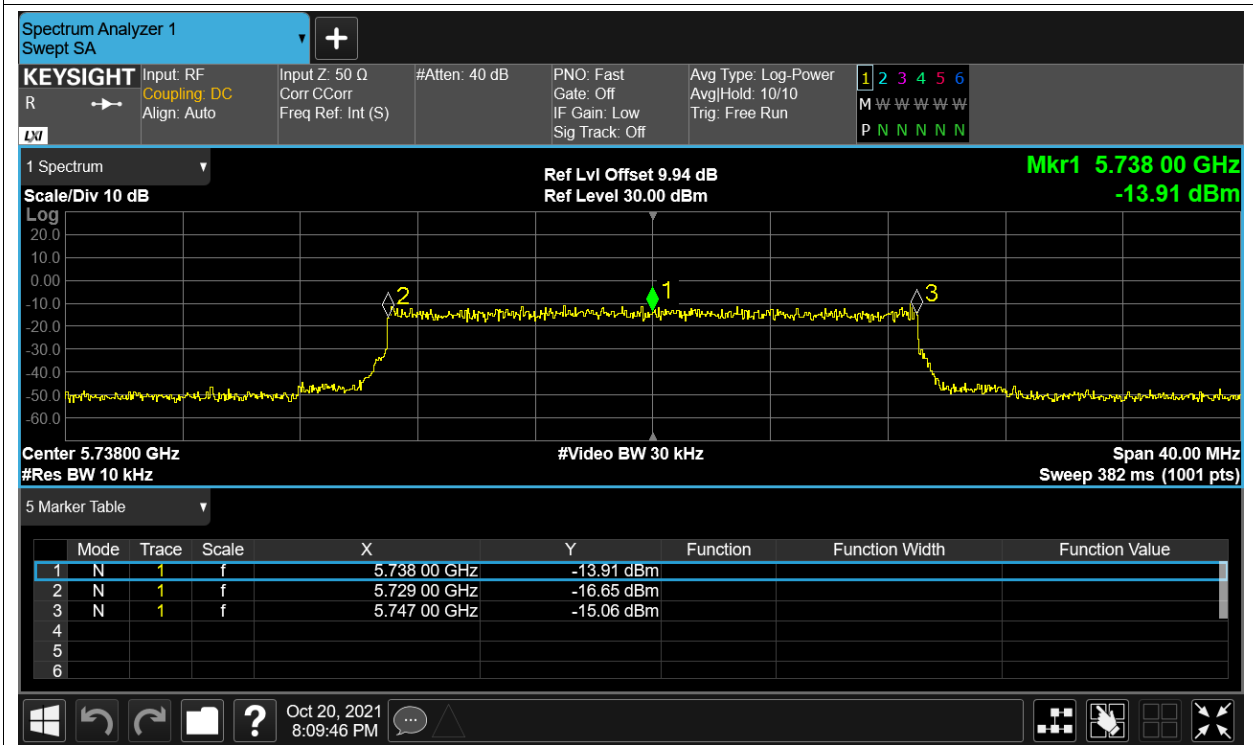

Freq. Stability LVLTLT 5.8G-10M-16QAM 5733MHz Sum

Freq. Stability NVNT 5.8G-10M-16QAM 5733MHz Sum

Freq. Stability HVHT 5.8G-10M-QPSK 5733MHz Sum

Freq. Stability HVLT 5.8G-10M-QPSK 5733MHz Sum

Freq. Stability LVHT 5.8G-10M-QPSK 5733MHz Sum

Freq. Stability LVLT 5.8G-10M-QPSK 5733MHz Sum

Freq. Stability NVNT 5.8G-10M-QPSK 5733MHz Sum

Freq. Stability HVHT 5.8G-20M-16QAM 5738MHz Sum

Freq. Stability HVHT 5.8G-20M-16QAM 5738MHz Sum

Freq. Stability HHLT 5.8G-20M-16QAM 5738MHz Sum

Freq. Stability LVHT 5.8G-20M-16QAM 5738MHz Sum

Freq. Stability LVLT 5.8G-20M-16QAM 5738MHz Sum

Freq. Stability HVHT 5.8G-20M-QPSK 5738MHz Sum

Freq. Stability HVLT 5.8G-20M-QPSK 5738MHz Sum

Freq. Stability LVHT 5.8G-20M-QPSK 5738MHz Sum