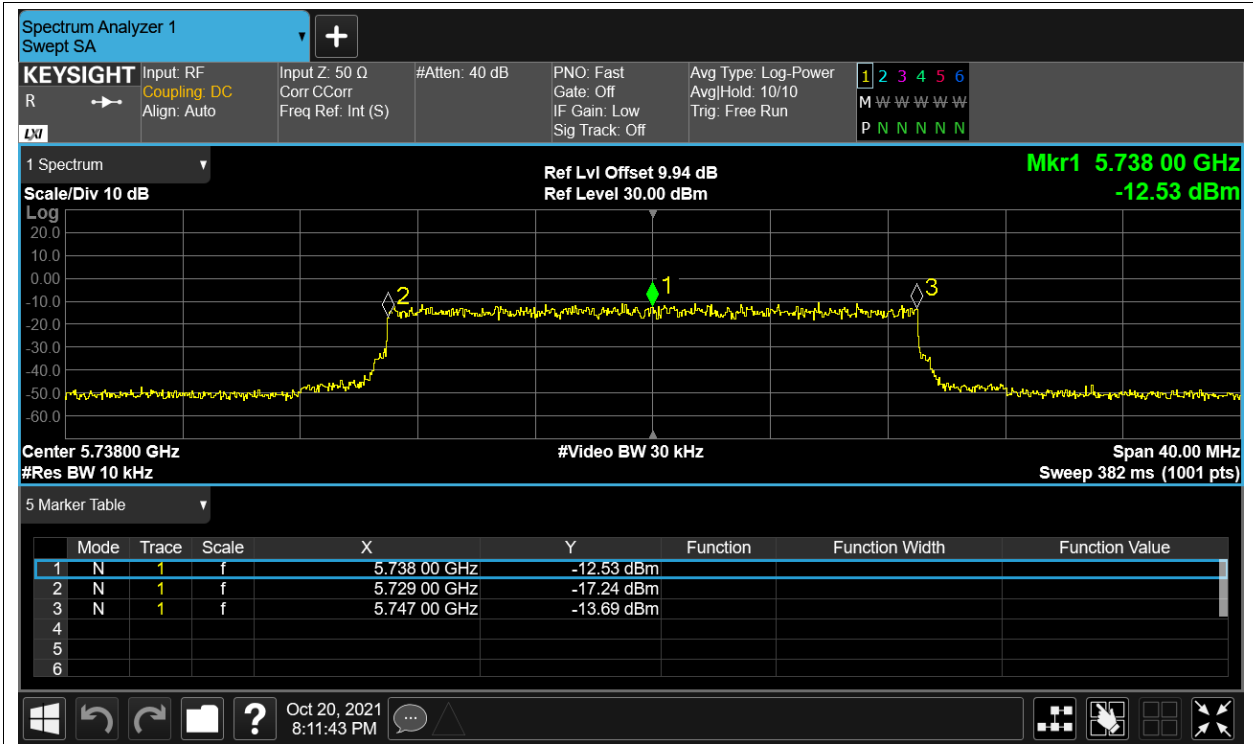

Freq. Stability LVLTLT 5.8G-10M-16QAM 5733MHz Sum

Freq. Stability NVNT 5.8G-10M-16QAM 5733MHz Sum

Freq. Stability HVHT 5.8G-10M-QPSK 5733MHz Sum

Freq. Stability HVLT 5.8G-10M-QPSK 5733MHz Sum

Freq. Stability LVHT 5.8G-10M-QPSK 5733MHz Sum

Freq. Stability LVLT 5.8G-10M-QPSK 5733MHz Sum

Freq. Stability NVNT 5.8G-10M-QPSK 5733MHz Sum

Freq. Stability HVHT 5.8G-20M-16QAM 5738MHz Sum

Freq. Stability HVHT 5.8G-20M-16QAM 5738MHz Sum

Freq. Stability HHLT 5.8G-20M-16QAM 5738MHz Sum

Freq. Stability LVHT 5.8G-20M-16QAM 5738MHz Sum

Freq. Stability LVLT 5.8G-20M-16QAM 5738MHz Sum

Freq. Stability HVHT 5.8G-20M-QPSK 5738MHz Sum

Freq. Stability HVLT 5.8G-20M-QPSK 5738MHz Sum

Freq. Stability LVHT 5.8G-20M-QPSK 5738MHz Sum