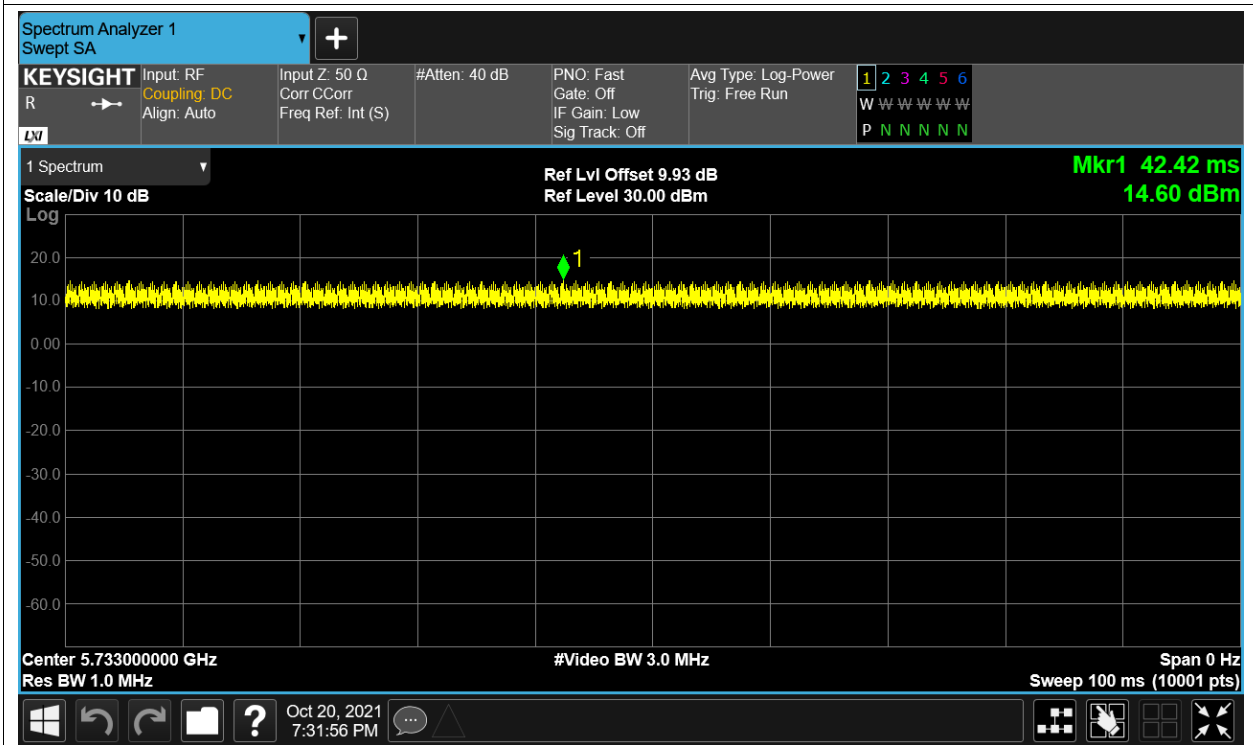

Duty Cycle NVNT 5.8G-1.4M-QPSK 5847MHz Sum

Duty Cycle NVNT 5.8G-10M-16QAM 5733MHz Sum

Duty Cycle NVNT 5.8G-10M-16QAM 5788MHz Sum

Duty Cycle NVNT 5.8G-10M-16QAM 5842MHz Sum

Duty Cycle NVNT 5.8G-10M-QPSK 5733MHz Sum