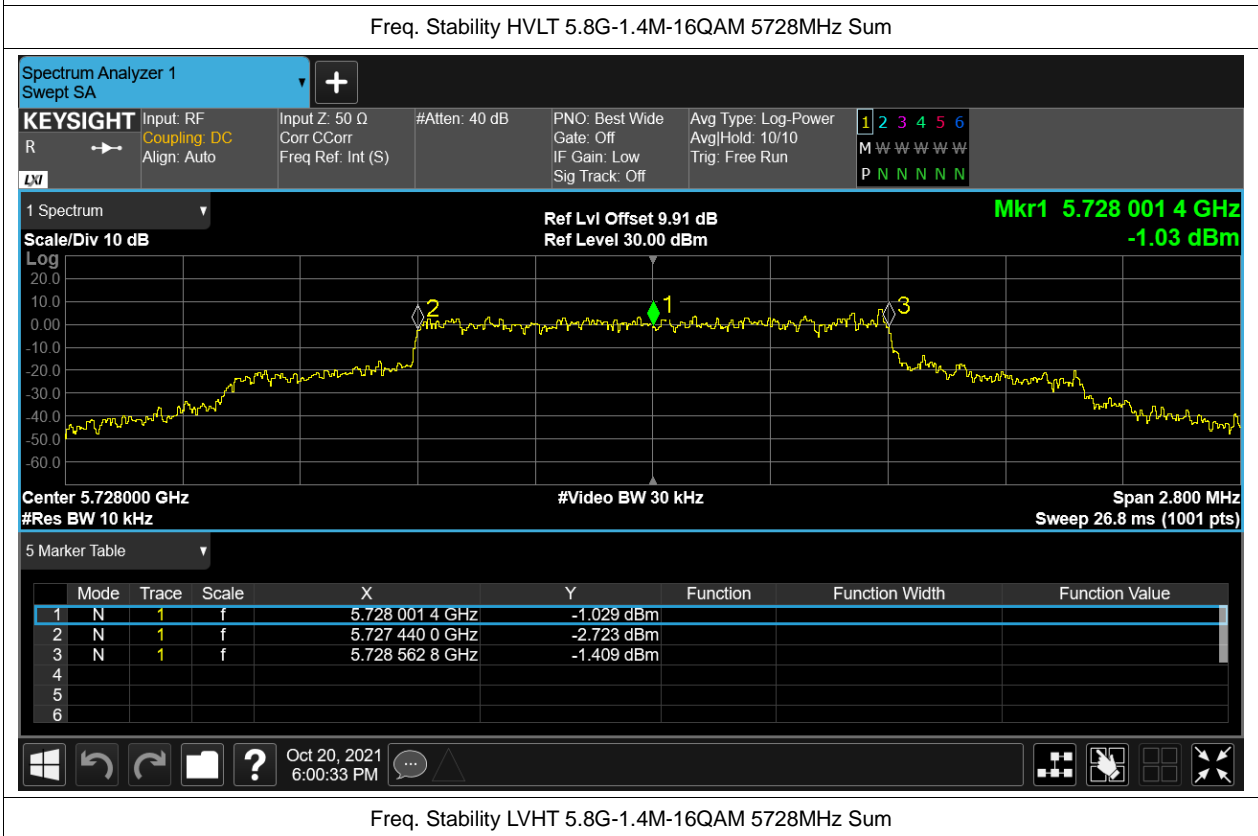

Test Data

Frequency Stability

Condition	Mode	Frequency (MHz)	Antenna	Measured Frequency (MHz)	Deviation (ppm)	Limit (ppm)	Verdict
HVHT	5.8G-1.4M-16QAM	5728	Sum	5728.0014	0.24	within the band	Pass
HVLT	5.8G-1.4M-16QAM	5728	Sum	5728.0014	0.24		Pass
LVHT	5.8G-1.4M-16QAM	5728	Sum	5728	0		Pass
LVLT	5.8G-1.4M-16QAM	5728	Sum	5728.0042	0.73		Pass
NVNT	5.8G-1.4M-16QAM	5728	Sum	5728.0028	0.49		Pass
HVHT	5.8G-1.4M-QPSK	5728	Sum	5728.0042	0.73		Pass
HVLT	5.8G-1.4M-QPSK	5728	Sum	5728.0014	0.24		Pass
LVHT	5.8G-1.4M-QPSK	5728	Sum	5728.0028	0.49		Pass
LVLT	5.8G-1.4M-QPSK	5728	Sum	5728.0014	0.24		Pass
NVNT	5.8G-1.4M-QPSK	5728	Sum	5728.0028	0.49		Pass
HVHT	5.8G-10M-16QAM	5733	Sum	5733	0		Pass
HVLT	5.8G-10M-16QAM	5733	Sum	5733	0		Pass
LVHT	5.8G-10M-16QAM	5733	Sum	5733	0		Pass
LVLT	5.8G-10M-16QAM	5733	Sum	5733	0		Pass
NVNT	5.8G-10M-16QAM	5733	Sum	5733	0		Pass
HVHT	5.8G-10M-QPSK	5733	Sum	5733	0		Pass
HVLT	5.8G-10M-QPSK	5733	Sum	5733	0		Pass
LVHT	5.8G-10M-QPSK	5733	Sum	5733	0		Pass
LVLT	5.8G-10M-QPSK	5733	Sum	5733	0		Pass
NVNT	5.8G-10M-QPSK	5733	Sum	5733	0		Pass
HVHT	5.8G-20M-16QAM	5738	Sum	5738	0		Pass
HVLT	5.8G-20M-16QAM	5738	Sum	5738	0		Pass
LVHT	5.8G-20M-16QAM	5738	Sum	5738	0		Pass
LVLT	5.8G-20M-16QAM	5738	Sum	5738	0		Pass
HVHT	5.8G-20M-QPSK	5738	Sum	5738	0		Pass
HVLT	5.8G-20M-QPSK	5738	Sum	5738	0		Pass
LVHT	5.8G-20M-QPSK	5738	Sum	5738	0		Pass
LVLT	5.8G-20M-QPSK	5738	Sum	5738	0		Pass
NVNT	5.8G-20M-QPSK	5738	Sum	5738	0		Pass

Remark: "NTNV" means Normal Temperature Normal Voltage, "LTLV" means Low Temperature Low Voltage, "LTHV" means Low Temperature High Voltage, "HTLV" means High Temperature Low Voltage, "HTHV" means High Temperature High Voltage.

Freq. Stability LVLT 5.8G-1.4M-16QAM 5728MHz Sum

Freq. Stability NVNT 5.8G-1.4M-16QAM 5728MHz Sum

Freq. Stability HVHT 5.8G-1.4M-QPSK 5728MHz Sum

Freq. Stability HVLT 5.8G-1.4M-QPSK 5728MHz Sum

Freq. Stability LVHT 5.8G-1.4M-QPSK 5728MHz Sum