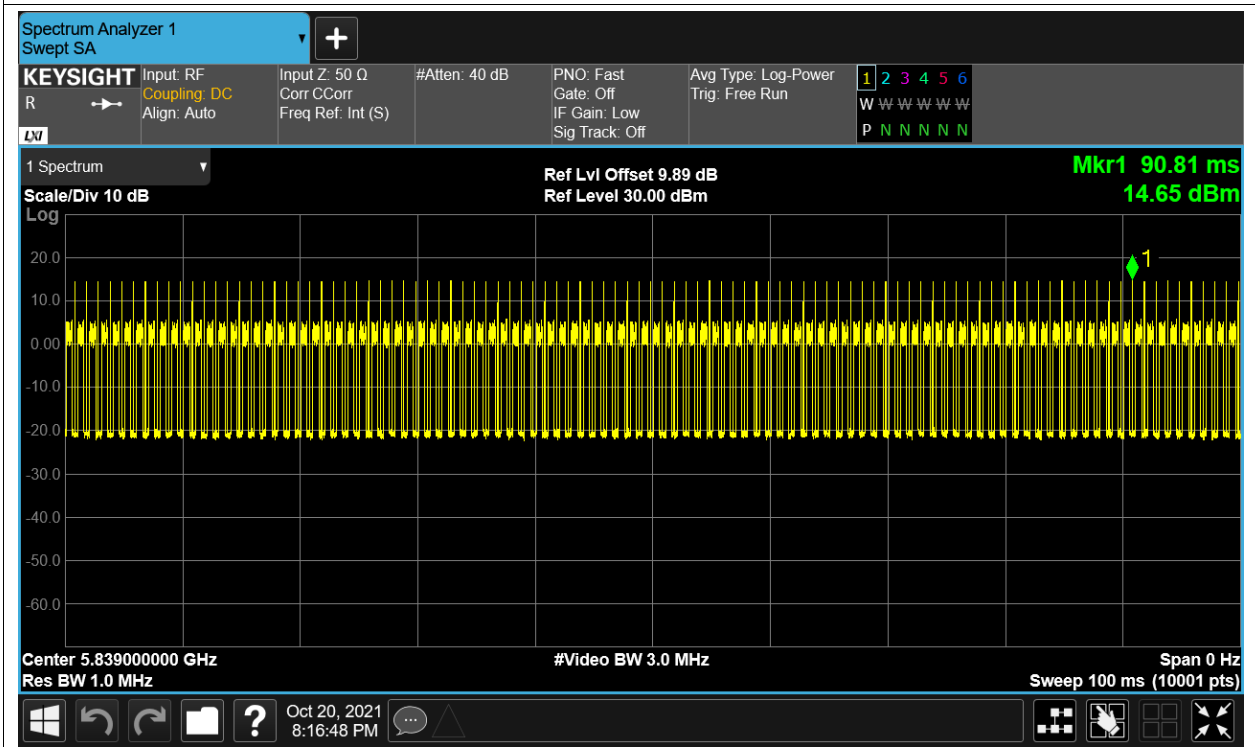

Duty Cycle NVNT 5.8G-20M-QPSK 5839MHz Sum