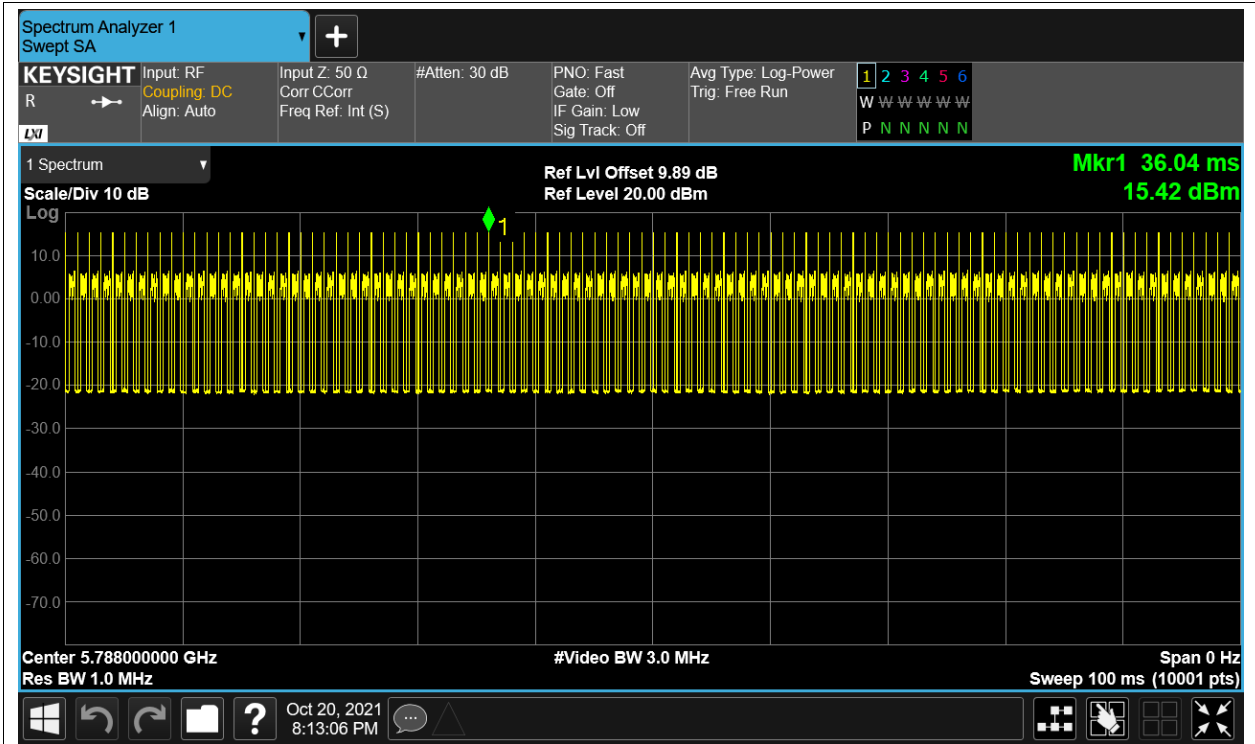

Duty Cycle NVNT 5.8G-20M-QPSK 5788MHz Sum