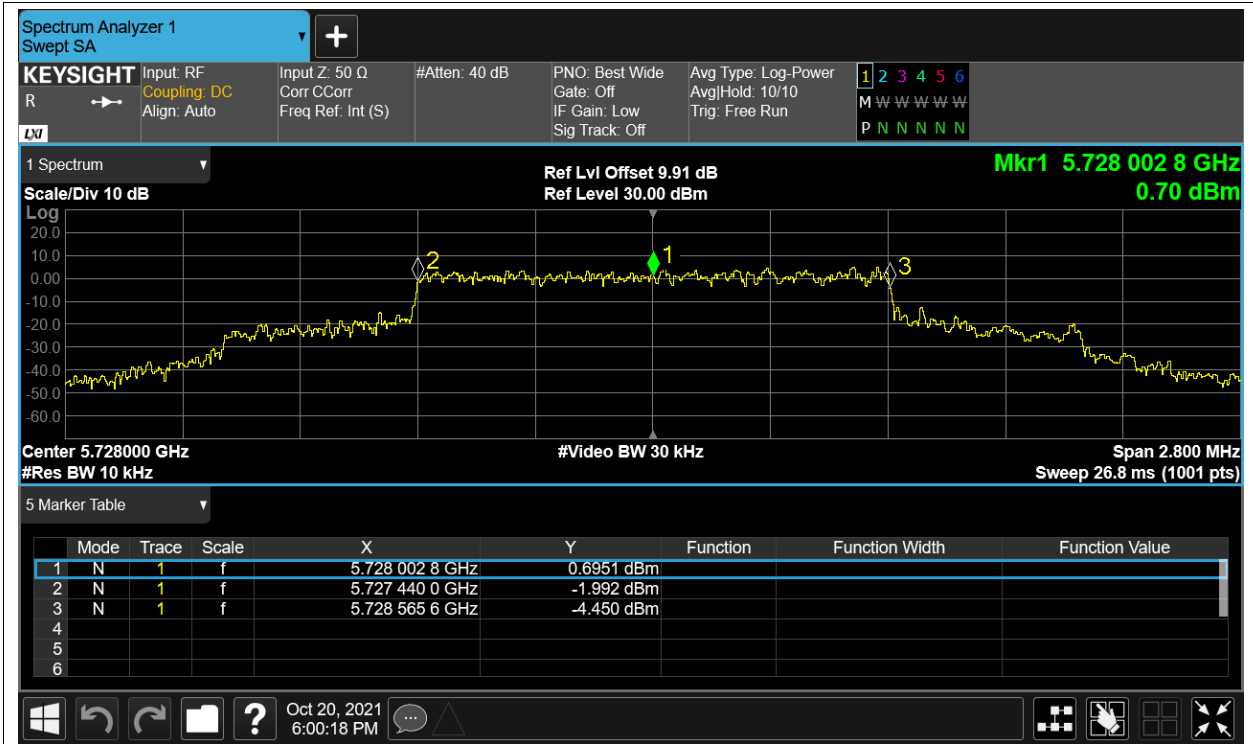

Remark: "NTNV" means Normal Temperature Normal Voltage, "LTLV" means Low Temperature Low Voltage, "LTHV" means Low Temperature High Voltage, "HTLV" means High Temperature Low Voltage, "HTHV" means High Temperature High Voltage.

Freq. Stability LVLT 5.8G-1.4M-16QAM 5728MHz Sum

Freq. Stability NVNT 5.8G-1.4M-16QAM 5728MHz Sum

Freq. Stability HVHT 5.8G-1.4M-QPSK 5728MHz Sum

Freq. Stability HVLT 5.8G-1.4M-QPSK 5728MHz Sum

Freq. Stability LVHT 5.8G-1.4M-QPSK 5728MHz Sum

Freq. Stability LVLT 5.8G-1.4M-QPSK 5728MHz Sum

Freq. Stability NVNT 5.8G-1.4M-QPSK 5728MHz Sum

Freq. Stability HVHT 5.8G-10M-16QAM 5733MHz Sum

Freq. Stability HVLT 5.8G-10M-16QAM 5733MHz Sum

Freq. Stability LVHT 5.8G-10M-16QAM 5733MHz Sum