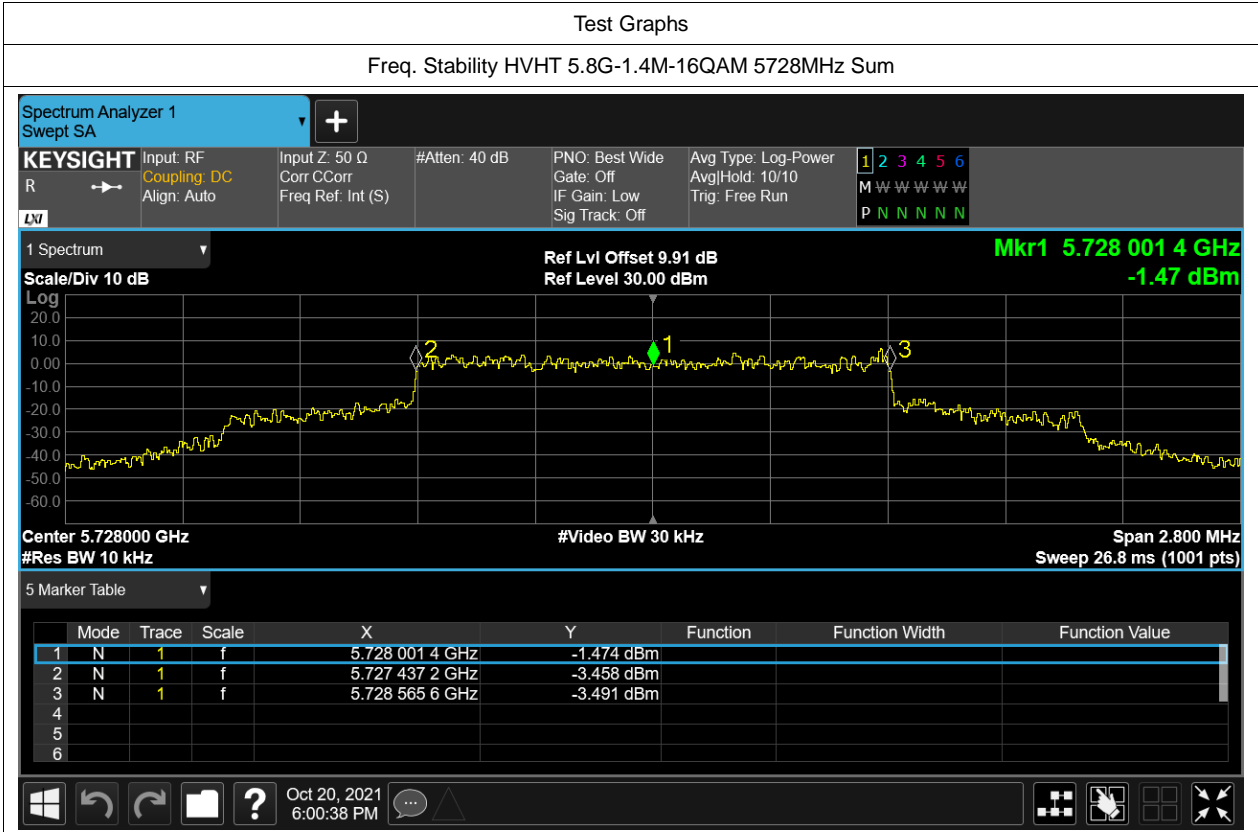

Test Data

Frequency Stability

Condition	Mode	Frequency (MHz)	Antenna	Measured Frequency (MHz)	Deviation (ppm)	Limit (ppm)	Verdict
HVHT	5.8G-1.4M-16QAM	5728	Sum	5728.0014	0.24	within the band	Pass
HVLT	5.8G-1.4M-16QAM	5728	Sum	5728.0014	0.24		Pass
LVHT	5.8G-1.4M-16QAM	5728	Sum	5728	0		Pass
LVLT	5.8G-1.4M-16QAM	5728	Sum	5728.0042	0.73		Pass
NVNT	5.8G-1.4M-16QAM	5728	Sum	5728.0028	0.49		Pass
HVHT	5.8G-1.4M-QPSK	5728	Sum	5728.0042	0.73		Pass
HVLT	5.8G-1.4M-QPSK	5728	Sum	5728.0014	0.24		Pass
LVHT	5.8G-1.4M-QPSK	5728	Sum	5728.0028	0.49		Pass
LVLT	5.8G-1.4M-QPSK	5728	Sum	5728.0014	0.24		Pass
NVNT	5.8G-1.4M-QPSK	5728	Sum	5728.0028	0.49		Pass
HVHT	5.8G-10M-16QAM	5733	Sum	5733	0		Pass
HVLT	5.8G-10M-16QAM	5733	Sum	5733	0		Pass
LVHT	5.8G-10M-16QAM	5733	Sum	5733	0		Pass
LVLT	5.8G-10M-16QAM	5733	Sum	5733	0		Pass
NVNT	5.8G-10M-16QAM	5733	Sum	5733	0		Pass
HVHT	5.8G-10M-QPSK	5733	Sum	5733	0		Pass
HVLT	5.8G-10M-QPSK	5733	Sum	5733	0		Pass
LVHT	5.8G-10M-QPSK	5733	Sum	5733	0		Pass
LVLT	5.8G-10M-QPSK	5733	Sum	5733	0		Pass
NVNT	5.8G-10M-QPSK	5733	Sum	5733	0		Pass
HVHT	5.8G-20M-16QAM	5738	Sum	5738	0		Pass
HVLT	5.8G-20M-16QAM	5738	Sum	5738	0		Pass
LVHT	5.8G-20M-16QAM	5738	Sum	5738	0		Pass
LVLT	5.8G-20M-16QAM	5738	Sum	5738	0		Pass
HVHT	5.8G-20M-QPSK	5738	Sum	5738	0		Pass
HVLT	5.8G-20M-QPSK	5738	Sum	5738	0		Pass
LVHT	5.8G-20M-QPSK	5738	Sum	5738	0		Pass
LVLT	5.8G-20M-QPSK	5738	Sum	5738	0		Pass
NVNT	5.8G-20M-QPSK	5738	Sum	5738	0		Pass

Remark: "NTNV" means Normal Temperature Normal Voltage, "LTLV" means Low Temperature Low Voltage, "LTHV" means Low Temperature High Voltage, "HTLV" means High Temperature Low Voltage, "HTHV" means High Temperature High Voltage.

Freq. Stability LVLT 5.8G-1.4M-16QAM 5728MHz Sum

Freq. Stability NVNT 5.8G-1.4M-16QAM 5728MHz Sum

Freq. Stability HVHT 5.8G-1.4M-QPSK 5728MHz Sum

Freq. Stability HVLT 5.8G-1.4M-QPSK 5728MHz Sum

Freq. Stability LVHT 5.8G-1.4M-QPSK 5728MHz Sum