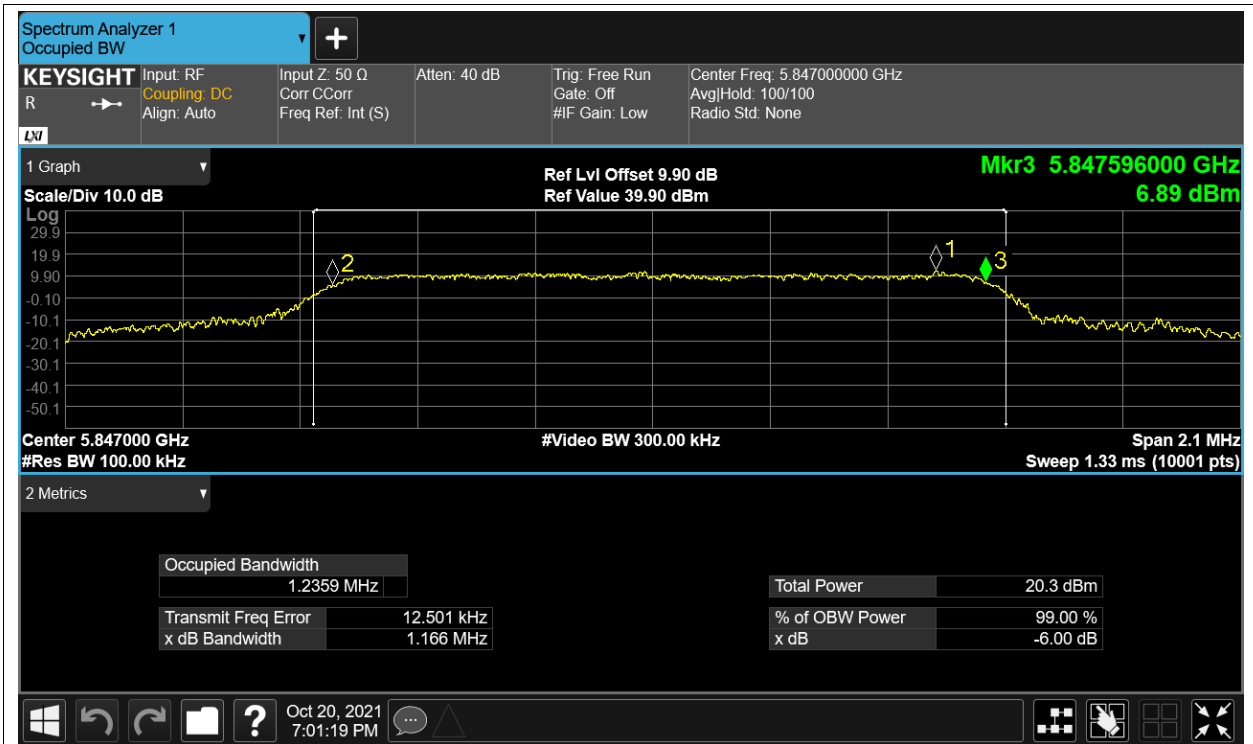

-6dB Bandwidth

Condition	Mode	Frequency (MHz)	Antenna	-6 dB Bandwidth (MHz)	Limit -6 dB Bandwidth (MHz)	Verdict
NVNT	5.8G-1.4M-16QAM	5728	Ant1	1.162	0.5	Pass
NVNT	5.8G-1.4M-16QAM	5728	Ant2	1.165	0.5	Pass
NVNT	5.8G-1.4M-16QAM	5788	Ant1	1.168	0.5	Pass
NVNT	5.8G-1.4M-16QAM	5788	Ant2	1.166	0.5	Pass
NVNT	5.8G-1.4M-16QAM	5847	Ant1	1.166	0.5	Pass
NVNT	5.8G-1.4M-16QAM	5847	Ant2	1.162	0.5	Pass
NVNT	5.8G-1.4M-QPSK	5728	Ant1	1.153	0.5	Pass
NVNT	5.8G-1.4M-QPSK	5728	Ant2	1.16	0.5	Pass
NVNT	5.8G-1.4M-QPSK	5788	Ant1	1.168	0.5	Pass
NVNT	5.8G-1.4M-QPSK	5788	Ant2	1.167	0.5	Pass
NVNT	5.8G-1.4M-QPSK	5847	Ant1	1.155	0.5	Pass
NVNT	5.8G-1.4M-QPSK	5847	Ant2	1.159	0.5	Pass
NVNT	5.8G-10M-16QAM	5733	Ant1	8.991	0.5	Pass
NVNT	5.8G-10M-16QAM	5733	Ant2	9.013	0.5	Pass
NVNT	5.8G-10M-16QAM	5788	Ant1	8.981	0.5	Pass
NVNT	5.8G-10M-16QAM	5788	Ant2	8.974	0.5	Pass
NVNT	5.8G-10M-16QAM	5842	Ant1	8.98	0.5	Pass
NVNT	5.8G-10M-16QAM	5842	Ant2	8.972	0.5	Pass
NVNT	5.8G-10M-QPSK	5733	Ant1	8.975	0.5	Pass
NVNT	5.8G-10M-QPSK	5733	Ant2	8.983	0.5	Pass
NVNT	5.8G-10M-QPSK	5788	Ant1	8.993	0.5	Pass
NVNT	5.8G-10M-QPSK	5788	Ant2	8.985	0.5	Pass
NVNT	5.8G-10M-QPSK	5842	Ant1	8.993	0.5	Pass
NVNT	5.8G-10M-QPSK	5842	Ant2	9.007	0.5	Pass
HVHT	5.8G-20M-16QAM	5738	Ant1	10.98	0.5	Pass
HVHT	5.8G-20M-16QAM	5738	Ant2	11.015	0.5	Pass
HVHT	5.8G-20M-16QAM	5788	Ant1	3.125	0.5	Pass
HVHT	5.8G-20M-16QAM	5788	Ant2	17.721	0.5	Pass
HVHT	5.8G-20M-16QAM	5839	Ant1	13.67	0.5	Pass
HVHT	5.8G-20M-16QAM	5839	Ant2	17.642	0.5	Pass
NVNT	5.8G-20M-QPSK	5738	Ant1	14.305	0.5	Pass
NVNT	5.8G-20M-QPSK	5738	Ant2	17.225	0.5	Pass
NVNT	5.8G-20M-QPSK	5788	Ant1	2.972	0.5	Pass
NVNT	5.8G-20M-QPSK	5788	Ant2	6.52	0.5	Pass
NVNT	5.8G-20M-QPSK	5839	Ant1	10.889	0.5	Pass
NVNT	5.8G-20M-QPSK	5839	Ant2	17.496	0.5	Pass

-6dB Bandwidth NVNT 5.8G-1.4M-16QAM 5788MHz Ant1

-6dB Bandwidth NVNT 5.8G-1.4M-16QAM 5788MHz Ant2

-6dB Bandwidth NVNT 5.8G-1.4M-16QAM 5847MHz Ant1

-6dB Bandwidth NVNT 5.8G-1.4M-16QAM 5847MHz Ant2

-6dB Bandwidth NVNT 5.8G-1.4M-QPSK 5728MHz Ant1