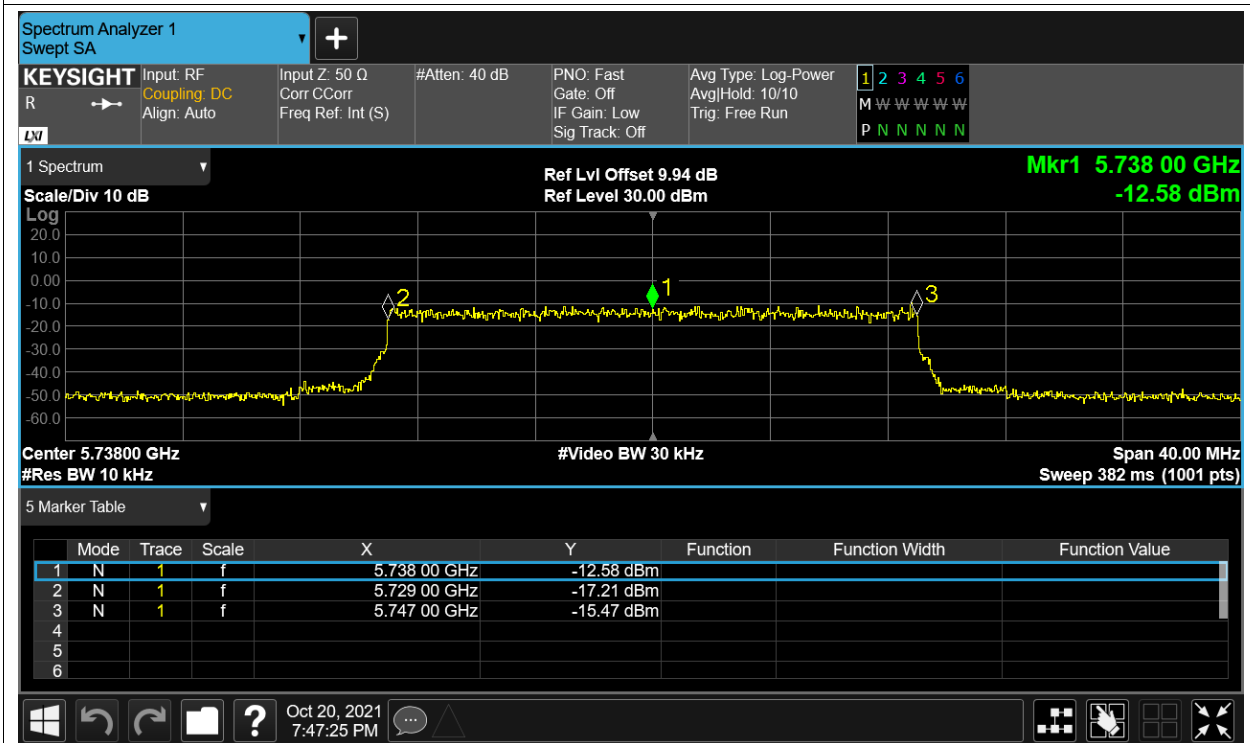

Freq. Stability LVLT 5.8G-10M-QPSK 5733MHz Sum

Freq. Stability NVNT 5.8G-10M-QPSK 5733MHz Sum

Freq. Stability HVHT 5.8G-20M-16QAM 5738MHz Sum

Freq. Stability HVHT 5.8G-20M-16QAM 5738MHz Sum

Freq. Stability HHLT 5.8G-20M-16QAM 5738MHz Sum

Freq. Stability LVHT 5.8G-20M-16QAM 5738MHz Sum

Freq. Stability LVLT 5.8G-20M-16QAM 5738MHz Sum

Freq. Stability HVHT 5.8G-20M-QPSK 5738MHz Sum

Freq. Stability HVLT 5.8G-20M-QPSK 5738MHz Sum

Freq. Stability LVHT 5.8G-20M-QPSK 5738MHz Sum