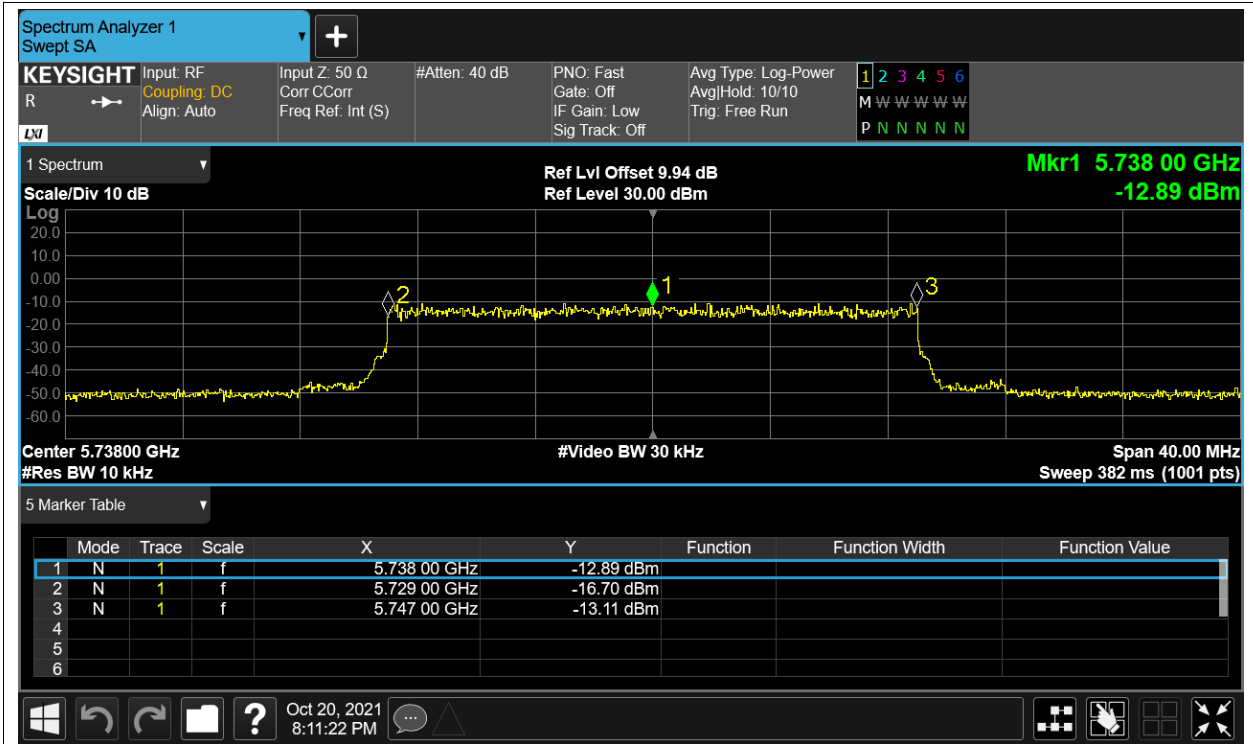

Freq. Stability LVLTLT 5.8G-10M-16QAM 5733MHz Sum

Freq. Stability NVNT 5.8G-10M-16QAM 5733MHz Sum

Freq. Stability HVHT 5.8G-10M-QPSK 5733MHz Sum

Freq. Stability HVLT 5.8G-10M-QPSK 5733MHz Sum

Freq. Stability LVHT 5.8G-10M-QPSK 5733MHz Sum

Freq. Stability LVLT 5.8G-10M-QPSK 5733MHz Sum

Freq. Stability NVNT 5.8G-10M-QPSK 5733MHz Sum

Freq. Stability HVHT 5.8G-20M-16QAM 5738MHz Sum

Freq. Stability HVHT 5.8G-20M-16QAM 5738MHz Sum

Freq. Stability HHLT 5.8G-20M-16QAM 5738MHz Sum

Freq. Stability LVHT 5.8G-20M-16QAM 5738MHz Sum

Freq. Stability LVLT 5.8G-20M-16QAM 5738MHz Sum

Freq. Stability HVHT 5.8G-20M-QPSK 5738MHz Sum

Freq. Stability HVLT 5.8G-20M-QPSK 5738MHz Sum

Freq. Stability LVHT 5.8G-20M-QPSK 5738MHz Sum