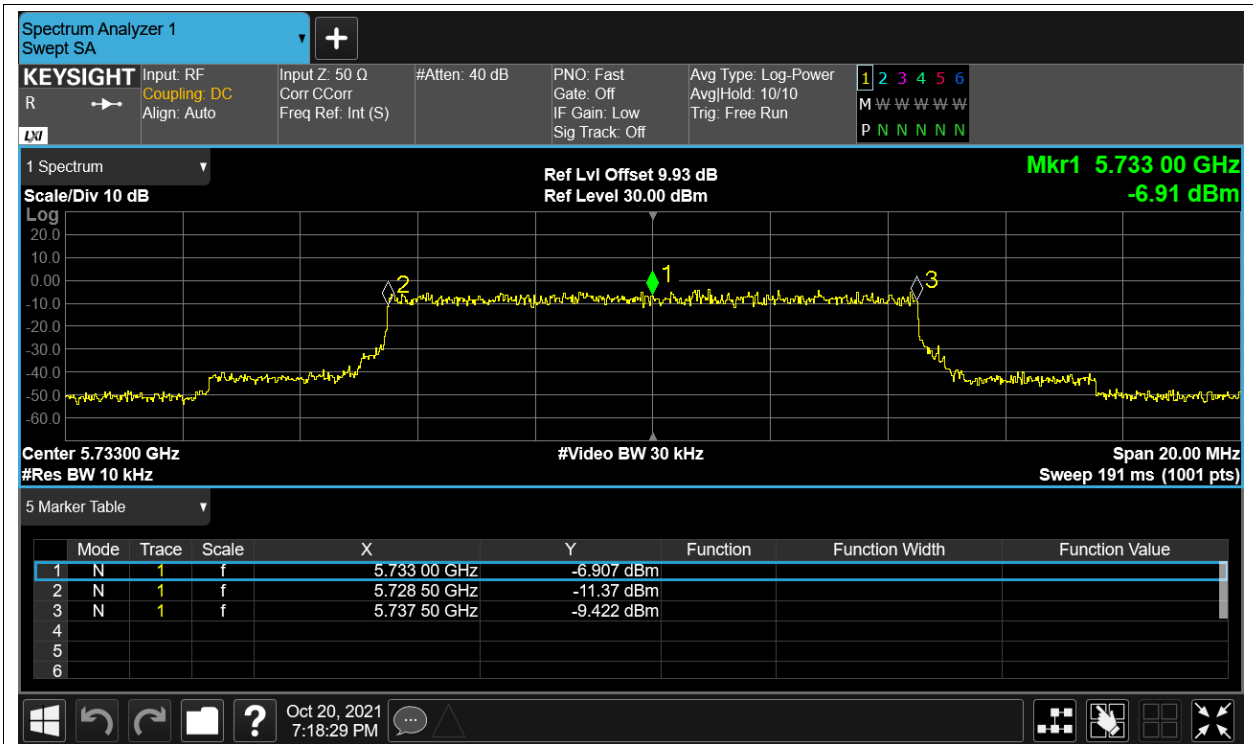

Remark: "NTNV" means Normal Temperature Normal Voltage, "LTLV" means Low Temperature Low Voltage, "LTHV" means Low Temperature High Voltage, "HTLV" means High Temperature Low Voltage, "HTHV" means High Temperature High Voltage.

Freq. Stability LVLT 5.8G-1.4M-16QAM 5728MHz Sum

Freq. Stability NVNT 5.8G-1.4M-16QAM 5728MHz Sum

Freq. Stability HVHT 5.8G-1.4M-QPSK 5728MHz Sum

Freq. Stability HVLT 5.8G-1.4M-QPSK 5728MHz Sum

Freq. Stability LVHT 5.8G-1.4M-QPSK 5728MHz Sum

Freq. Stability LVLT 5.8G-1.4M-QPSK 5728MHz Sum

Freq. Stability NVNT 5.8G-1.4M-QPSK 5728MHz Sum

Freq. Stability HVHT 5.8G-10M-16QAM 5733MHz Sum

Freq. Stability HVLT 5.8G-10M-16QAM 5733MHz Sum

Freq. Stability LVHT 5.8G-10M-16QAM 5733MHz Sum