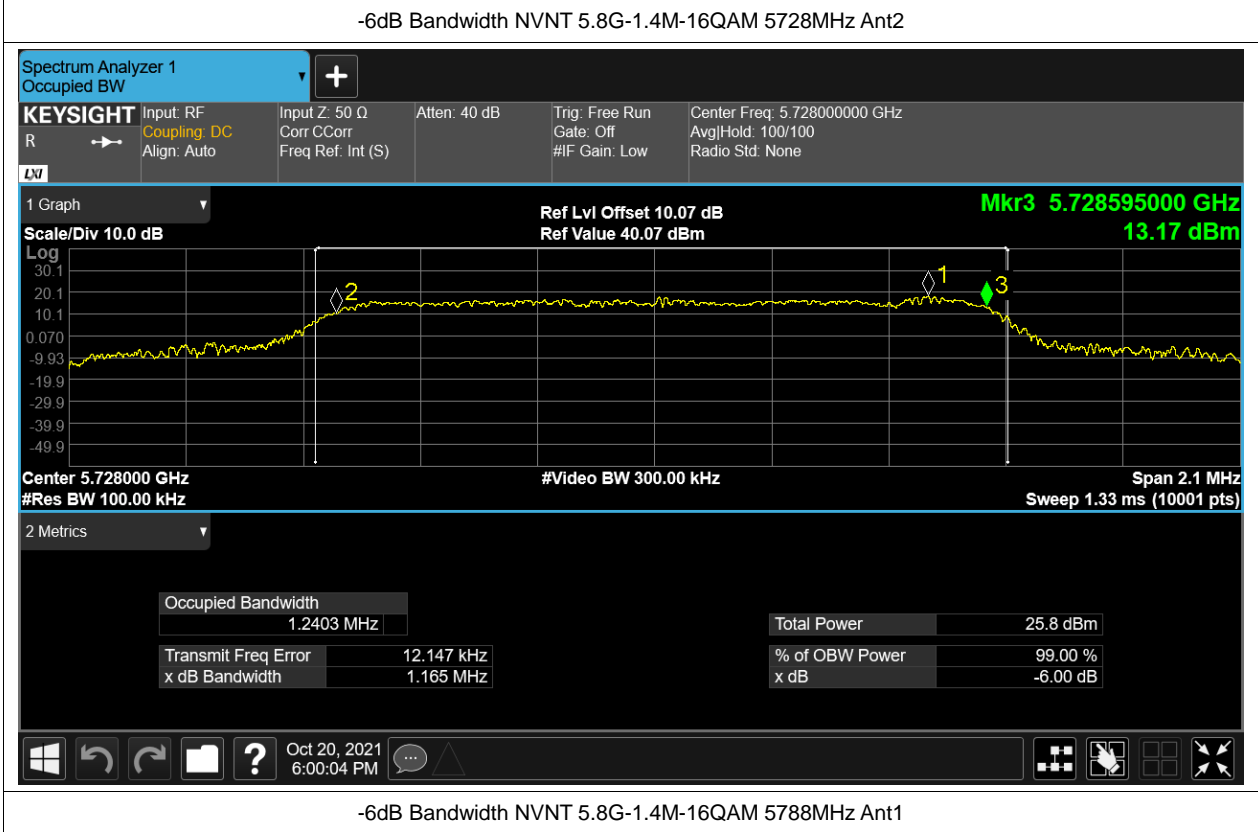

-6dB Bandwidth NVNT 5.8G-1.4M-16QAM 5788MHz Ant1