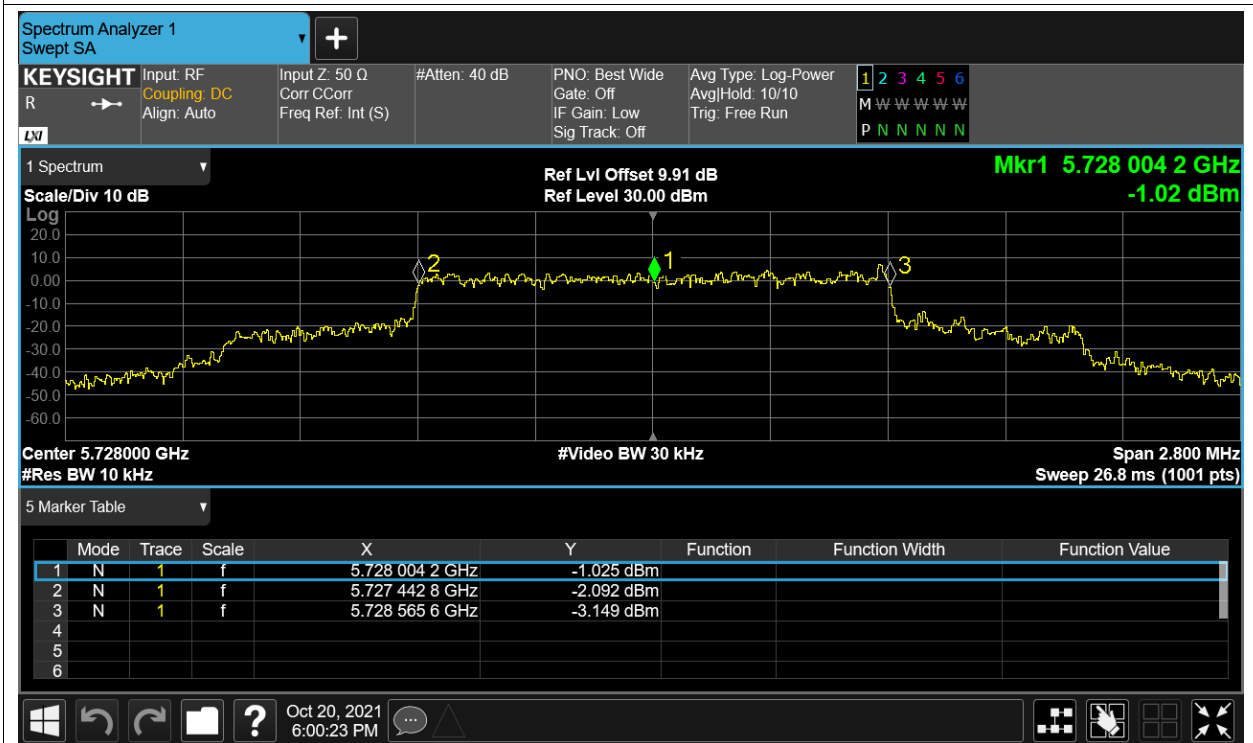

Test Data

Frequency Stability

Condition	Mode	Frequency (MHz)	Antenna	Measured Frequency (MHz)	Deviation (ppm)	Limit (ppm)	Verdict
HVHT	5.8G-1.4M-16QAM	5728	Sum	5728.0014	0.24	within the band	Pass
HVLT	5.8G-1.4M-16QAM	5728	Sum	5728.0014	0.24		Pass
LVHT	5.8G-1.4M-16QAM	5728	Sum	5728	0		Pass
LVLT	5.8G-1.4M-16QAM	5728	Sum	5728.0042	0.73		Pass
NVNT	5.8G-1.4M-16QAM	5728	Sum	5728.0028	0.49		Pass
HVHT	5.8G-1.4M-QPSK	5728	Sum	5728.0042	0.73		Pass
HVLT	5.8G-1.4M-QPSK	5728	Sum	5728.0014	0.24		Pass
LVHT	5.8G-1.4M-QPSK	5728	Sum	5728.0028	0.49		Pass
LVLT	5.8G-1.4M-QPSK	5728	Sum	5728.0014	0.24		Pass
NVNT	5.8G-1.4M-QPSK	5728	Sum	5728.0028	0.49		Pass
HVHT	5.8G-10M-16QAM	5733	Sum	5733	0		Pass
HVLT	5.8G-10M-16QAM	5733	Sum	5733	0		Pass
LVHT	5.8G-10M-16QAM	5733	Sum	5733	0		Pass
LVLT	5.8G-10M-16QAM	5733	Sum	5733	0		Pass
NVNT	5.8G-10M-16QAM	5733	Sum	5733	0		Pass
HVHT	5.8G-10M-QPSK	5733	Sum	5733	0		Pass
HVLT	5.8G-10M-QPSK	5733	Sum	5733	0		Pass
LVHT	5.8G-10M-QPSK	5733	Sum	5733	0		Pass
LVLT	5.8G-10M-QPSK	5733	Sum	5733	0		Pass
NVNT	5.8G-10M-QPSK	5733	Sum	5733	0		Pass
HVHT	5.8G-20M-16QAM	5738	Sum	5738	0		Pass
HVLT	5.8G-20M-16QAM	5738	Sum	5738	0		Pass
LVHT	5.8G-20M-16QAM	5738	Sum	5738	0		Pass
LVLT	5.8G-20M-16QAM	5738	Sum	5738	0		Pass
HVHT	5.8G-20M-QPSK	5738	Sum	5738	0		Pass
HVLT	5.8G-20M-QPSK	5738	Sum	5738	0		Pass
LVHT	5.8G-20M-QPSK	5738	Sum	5738	0		Pass
LVLT	5.8G-20M-QPSK	5738	Sum	5738	0		Pass
NVNT	5.8G-20M-QPSK	5738	Sum	5738	0		Pass

Remark: "NTNV" means Normal Temperature Normal Voltage, "LTLV" means Low Temperature Low Voltage, "LTHV" means Low Temperature High Voltage, "HTLV" means High Temperature Low Voltage, "HTHV" means High Temperature High Voltage.

Freq. Stability LVLT 5.8G-1.4M-16QAM 5728MHz Sum

Freq. Stability NVNT 5.8G-1.4M-16QAM 5728MHz Sum

Freq. Stability HVHT 5.8G-1.4M-QPSK 5728MHz Sum

Freq. Stability HVLT 5.8G-1.4M-QPSK 5728MHz Sum

Freq. Stability LVHT 5.8G-1.4M-QPSK 5728MHz Sum