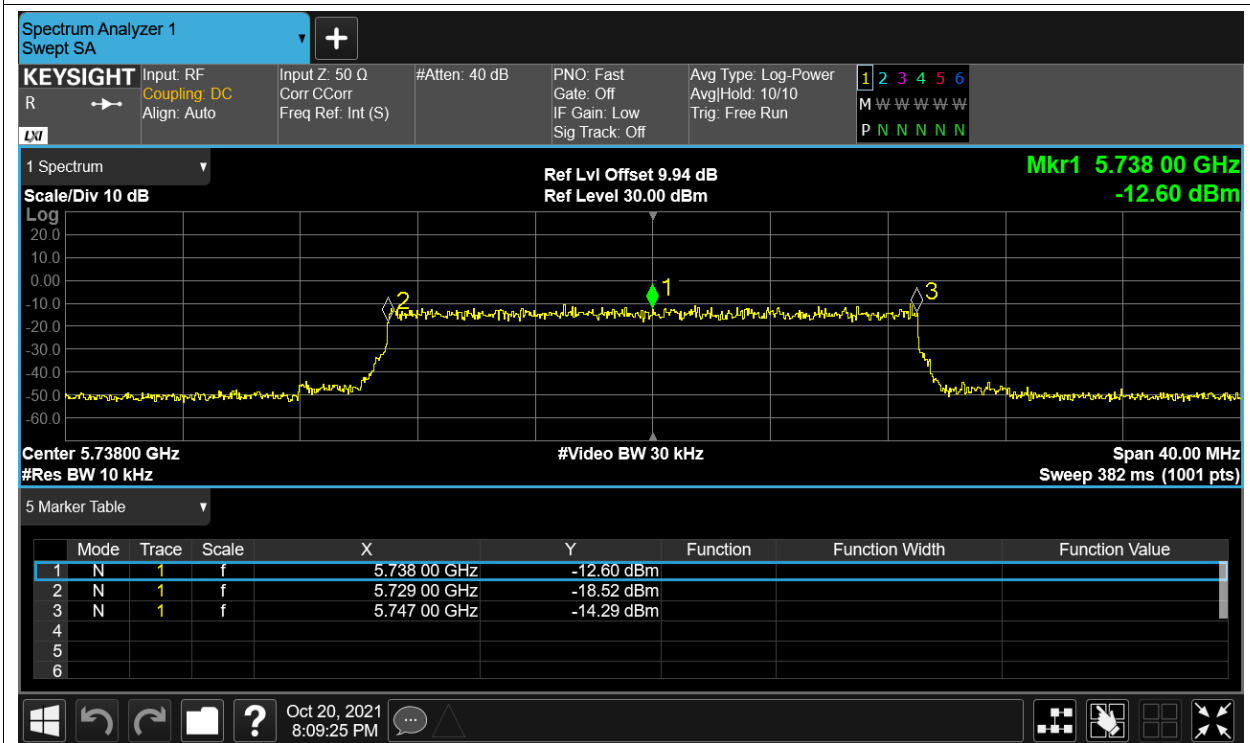

Freq. Stability LVHT 5.8G-20M-16QAM 5738MHz Sum

Freq. Stability LVLT 5.8G-20M-16QAM 5738MHz Sum

Freq. Stability HVHT 5.8G-20M-QPSK 5738MHz Sum

Freq. Stability HVLT 5.8G-20M-QPSK 5738MHz Sum

Freq. Stability LVHT 5.8G-20M-QPSK 5738MHz Sum