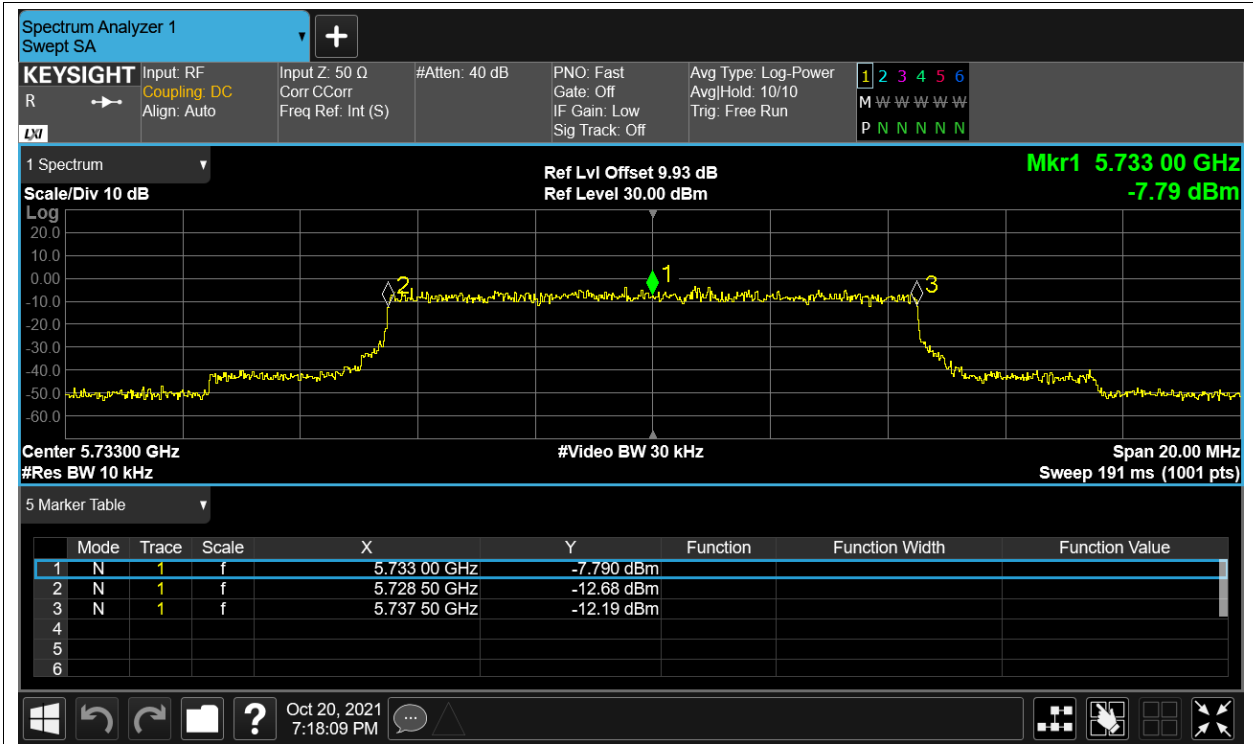

Freq. Stability LVLT 5.8G-1.4M-16QAM 5728MHz Sum

Freq. Stability NVNT 5.8G-1.4M-16QAM 5728MHz Sum

Freq. Stability HVHT 5.8G-1.4M-QPSK 5728MHz Sum

Freq. Stability HVLT 5.8G-1.4M-QPSK 5728MHz Sum

Freq. Stability LVHT 5.8G-1.4M-QPSK 5728MHz Sum

Freq. Stability LVLT 5.8G-1.4M-QPSK 5728MHz Sum

Freq. Stability NVNT 5.8G-1.4M-QPSK 5728MHz Sum

Freq. Stability HVHT 5.8G-10M-16QAM 5733MHz Sum

Freq. Stability HVLT 5.8G-10M-16QAM 5733MHz Sum

Freq. Stability LVHT 5.8G-10M-16QAM 5733MHz Sum

Freq. Stability LVLTLT 5.8G-10M-16QAM 5733MHz Sum

Freq. Stability NVNT 5.8G-10M-16QAM 5733MHz Sum

Freq. Stability HVHT 5.8G-10M-QPSK 5733MHz Sum

Freq. Stability HVLT 5.8G-10M-QPSK 5733MHz Sum

Freq. Stability LVHT 5.8G-10M-QPSK 5733MHz Sum