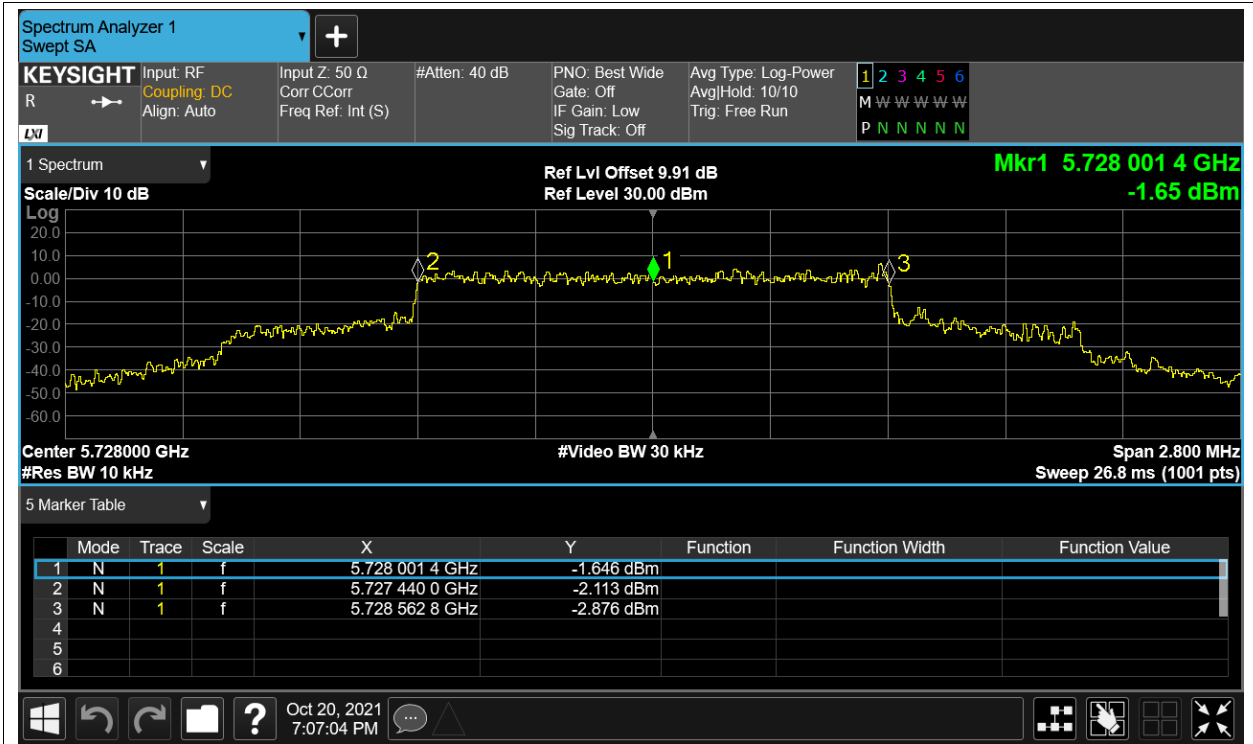

Remark: "NTNV" means Normal Temperature Normal Voltage, "LTLV" means Low Temperature Low Voltage, "LTHV" means Low Temperature High Voltage, "HTLV" means High Temperature Low Voltage, "HTHV" means High Temperature High Voltage.

Freq. Stability LVLT 5.8G-1.4M-16QAM 5728MHz Sum

Freq. Stability NVNT 5.8G-1.4M-16QAM 5728MHz Sum

Freq. Stability HVHT 5.8G-1.4M-QPSK 5728MHz Sum

Freq. Stability HVLT 5.8G-1.4M-QPSK 5728MHz Sum

Freq. Stability LVHT 5.8G-1.4M-QPSK 5728MHz Sum

Freq. Stability LVLT 5.8G-1.4M-QPSK 5728MHz Sum

Freq. Stability NVNT 5.8G-1.4M-QPSK 5728MHz Sum

Freq. Stability HVHT 5.8G-10M-16QAM 5733MHz Sum

Freq. Stability HVLT 5.8G-10M-16QAM 5733MHz Sum

Freq. Stability LVHT 5.8G-10M-16QAM 5733MHz Sum

Freq. Stability LVLTLT 5.8G-10M-16QAM 5733MHz Sum

Freq. Stability NVNT 5.8G-10M-16QAM 5733MHz Sum

Freq. Stability HVHT 5.8G-10M-QPSK 5733MHz Sum

Freq. Stability HVLT 5.8G-10M-QPSK 5733MHz Sum

Freq. Stability LVHT 5.8G-10M-QPSK 5733MHz Sum