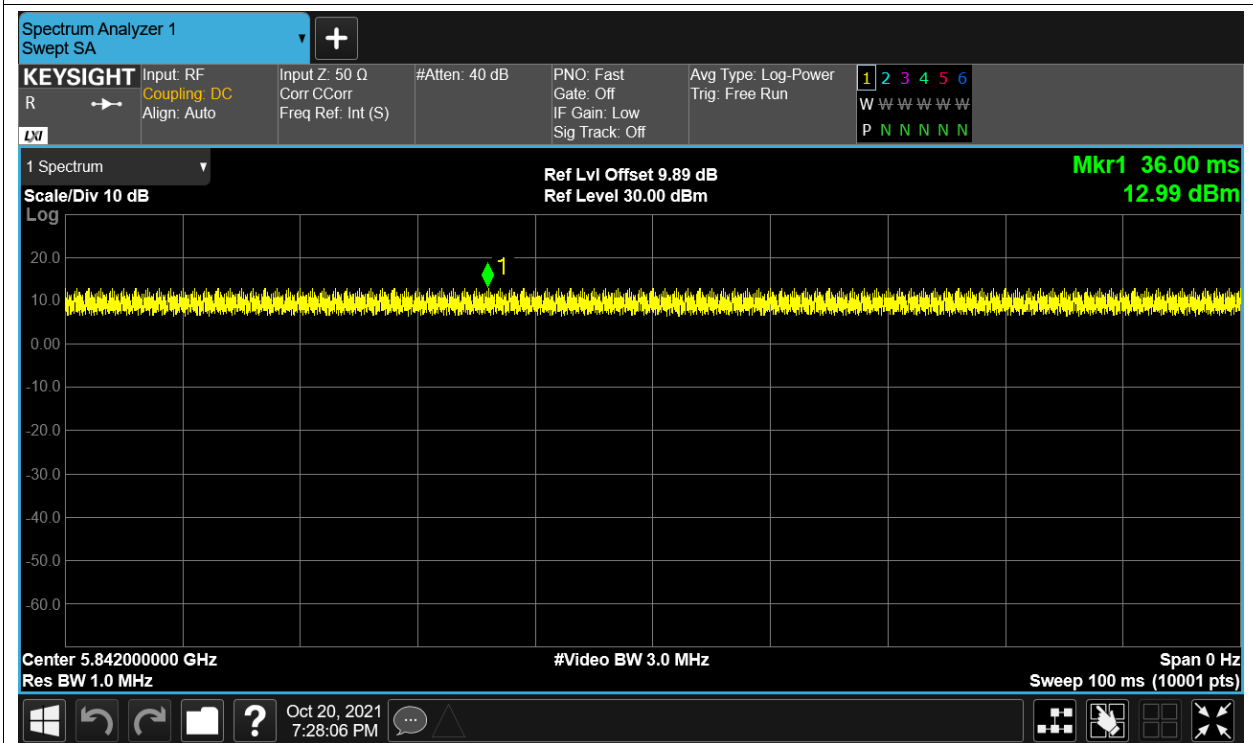

Duty Cycle NVNT 5.8G-10M-QPSK 5842MHz Sum