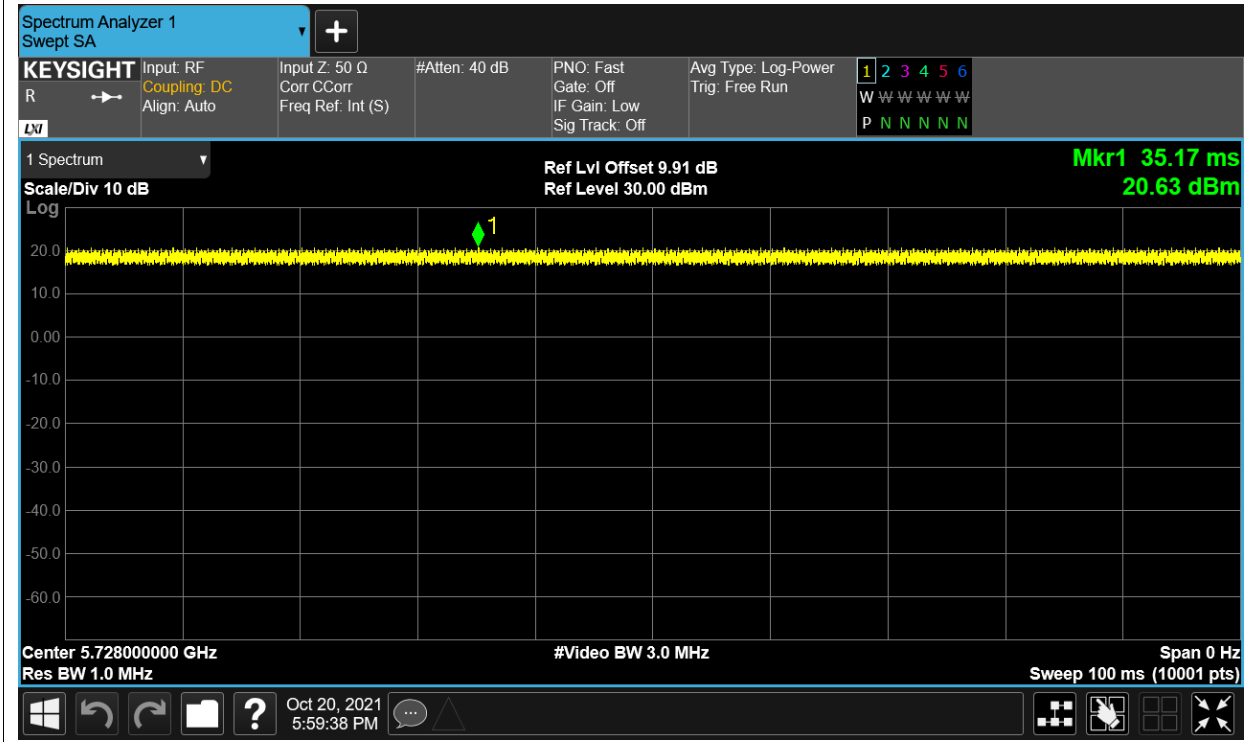

Test Graphs

Duty Cycle NVNT 5.8G-1.4M-16QAM 5728MHz Sum