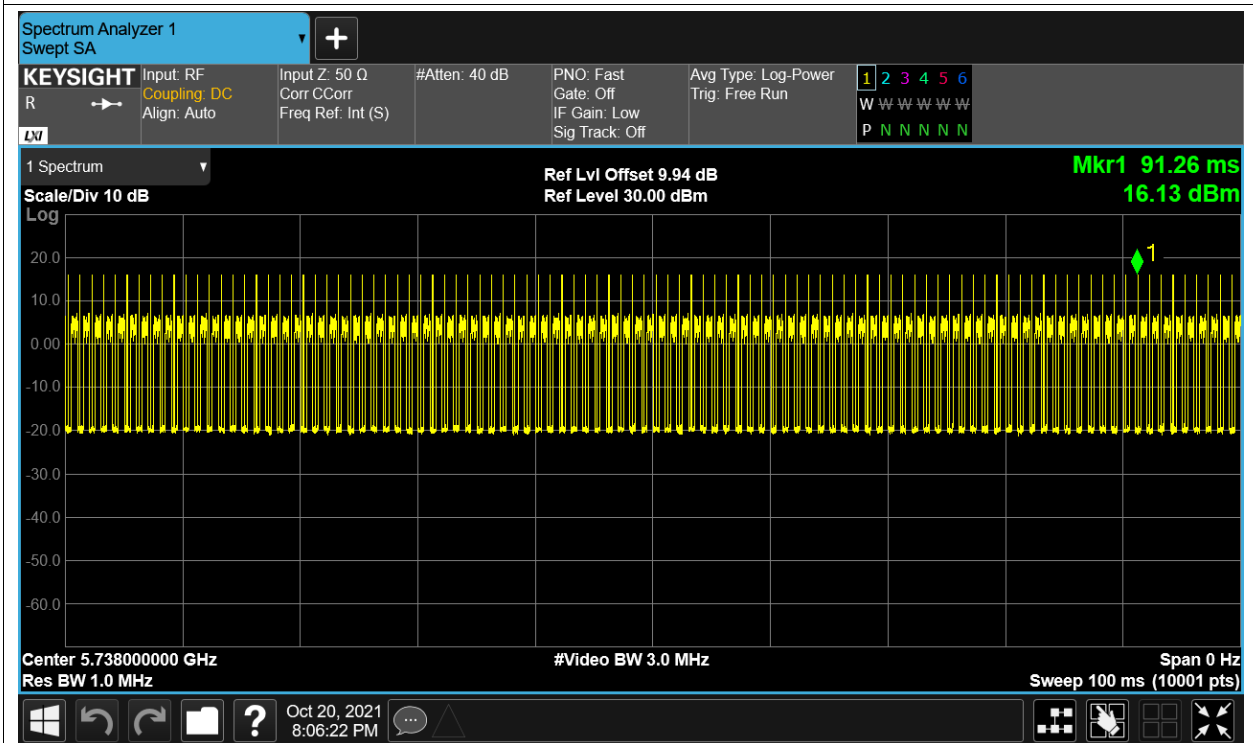

Duty Cycle NVNT 5.8G-20M-QPSK 5738MHz Sum