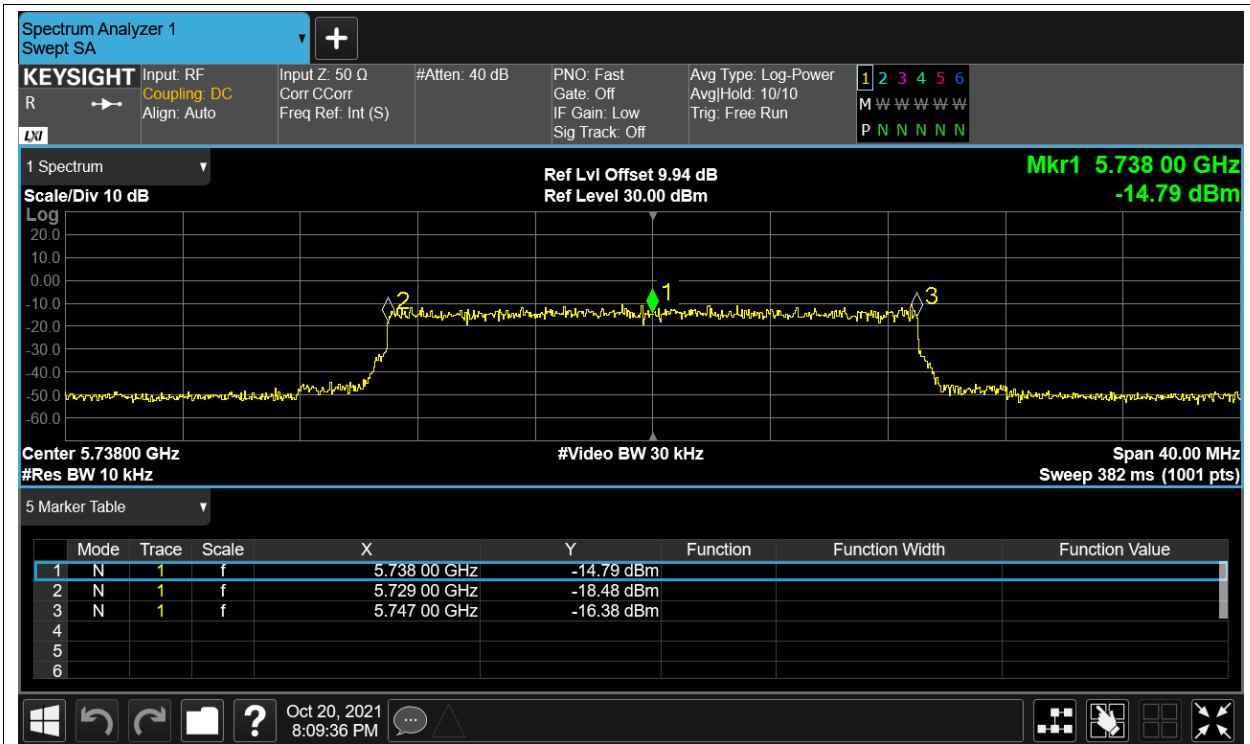

Freq. Stability LVHT 5.8G-20M-16QAM 5738MHz Sum

Freq. Stability LVLT 5.8G-20M-16QAM 5738MHz Sum

Freq. Stability HVHT 5.8G-20M-QPSK 5738MHz Sum

Freq. Stability HVLT 5.8G-20M-QPSK 5738MHz Sum

Freq. Stability LVHT 5.8G-20M-QPSK 5738MHz Sum