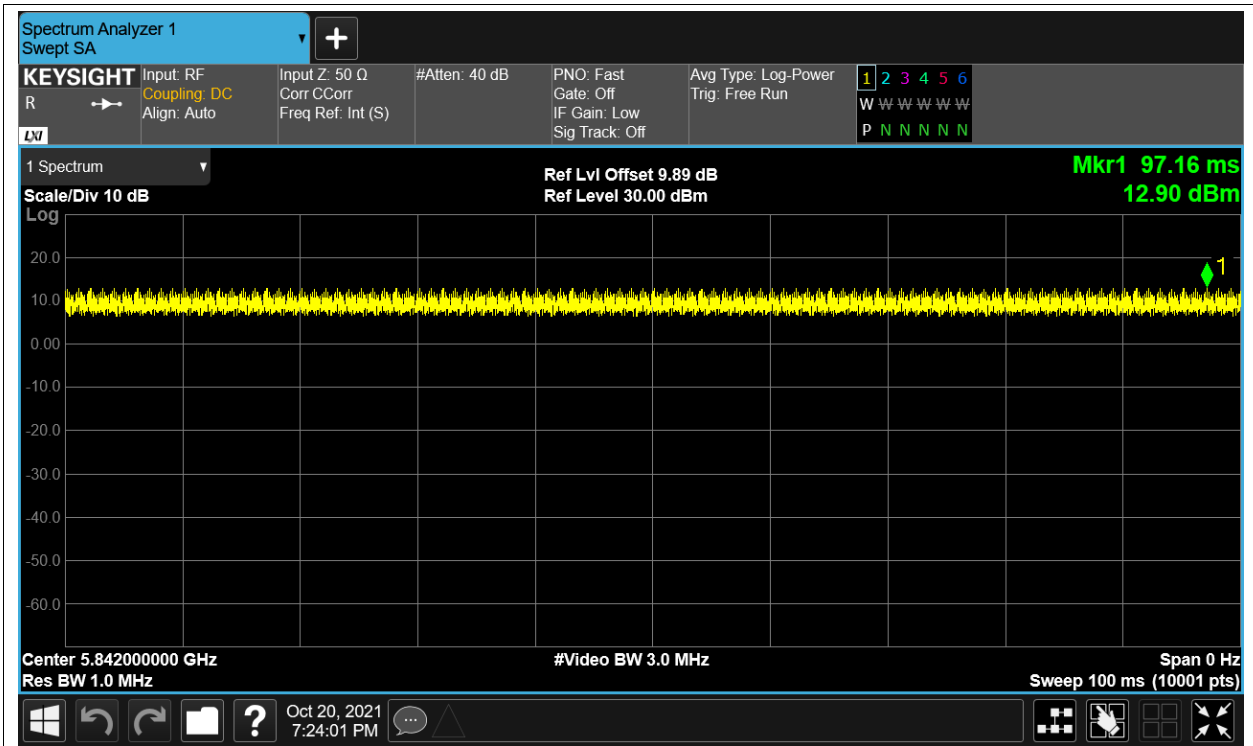

Duty Cycle NVNT 5.8G-1.4M-QPSK 5847MHz Sum

Duty Cycle NVNT 5.8G-10M-16QAM 5733MHz Sum

Duty Cycle NVNT 5.8G-10M-16QAM 5788MHz Sum

Duty Cycle NVNT 5.8G-10M-16QAM 5842MHz Sum

Duty Cycle NVNT 5.8G-10M-QPSK 5733MHz Sum