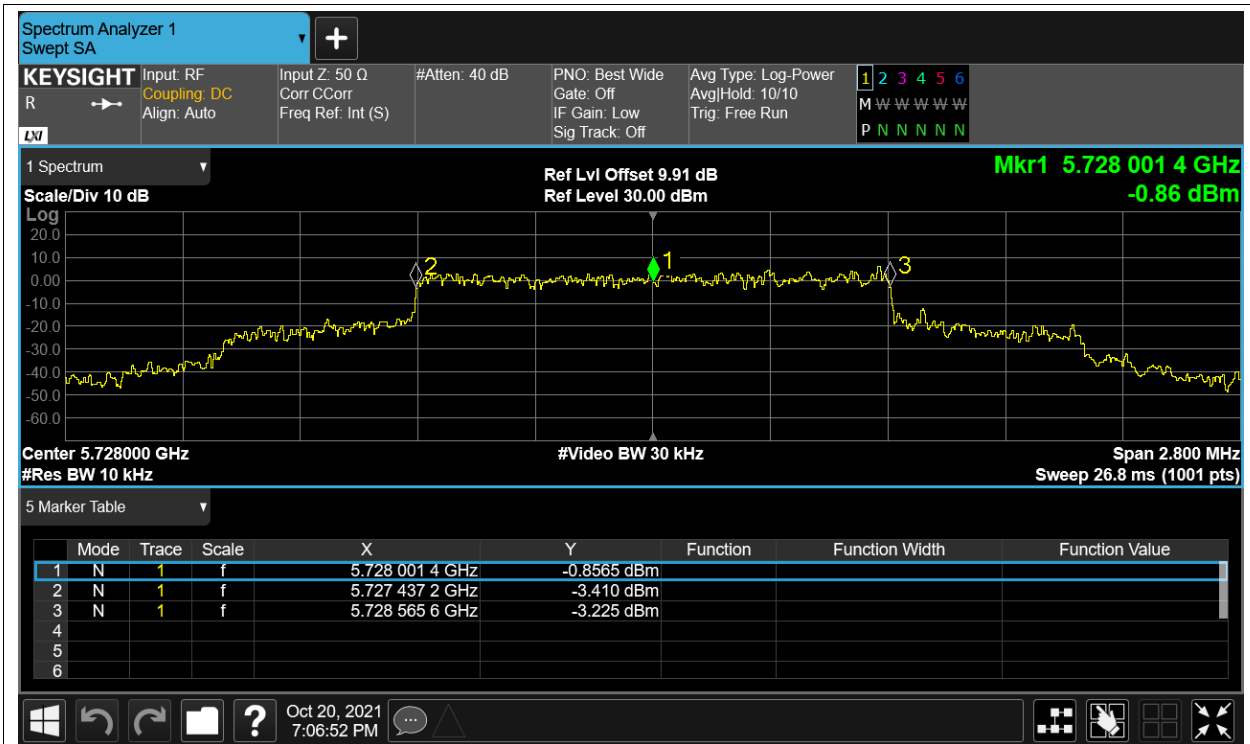

Remark: "NTNV" means Normal Temperature Normal Voltage, "LTLV" means Low Temperature Low Voltage, "LTHV" means Low Temperature High Voltage, "HTLV" means High Temperature Low Voltage, "HTHV" means High Temperature High Voltage.

Freq. Stability LVLT 5.8G-1.4M-16QAM 5728MHz Sum

Freq. Stability NVNT 5.8G-1.4M-16QAM 5728MHz Sum

Freq. Stability HVHT 5.8G-1.4M-QPSK 5728MHz Sum

Freq. Stability HVLT 5.8G-1.4M-QPSK 5728MHz Sum

Freq. Stability LVHT 5.8G-1.4M-QPSK 5728MHz Sum

Freq. Stability LVLT 5.8G-1.4M-QPSK 5728MHz Sum

Freq. Stability NVNT 5.8G-1.4M-QPSK 5728MHz Sum

Freq. Stability HVHT 5.8G-10M-16QAM 5733MHz Sum

Freq. Stability HVLT 5.8G-10M-16QAM 5733MHz Sum

Freq. Stability LVHT 5.8G-10M-16QAM 5733MHz Sum