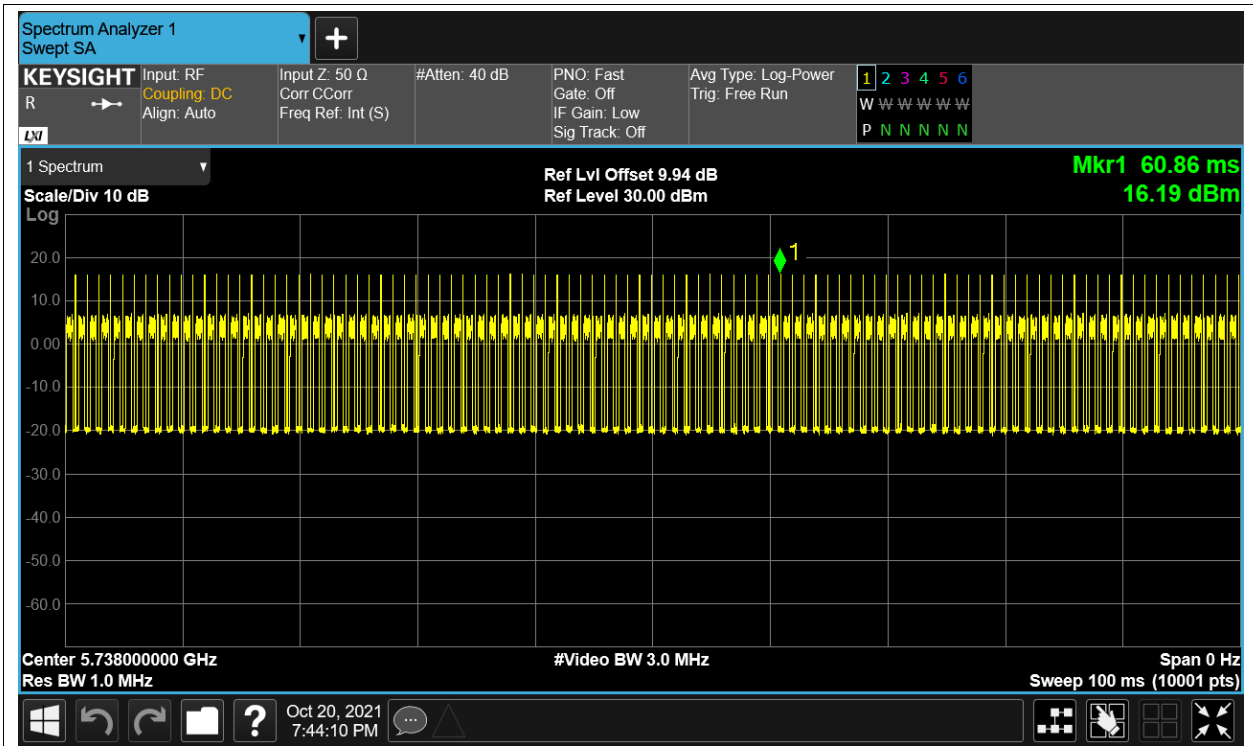

Duty Cycle HVHT 5.8G-20M-16QAM 5738MHz Sum