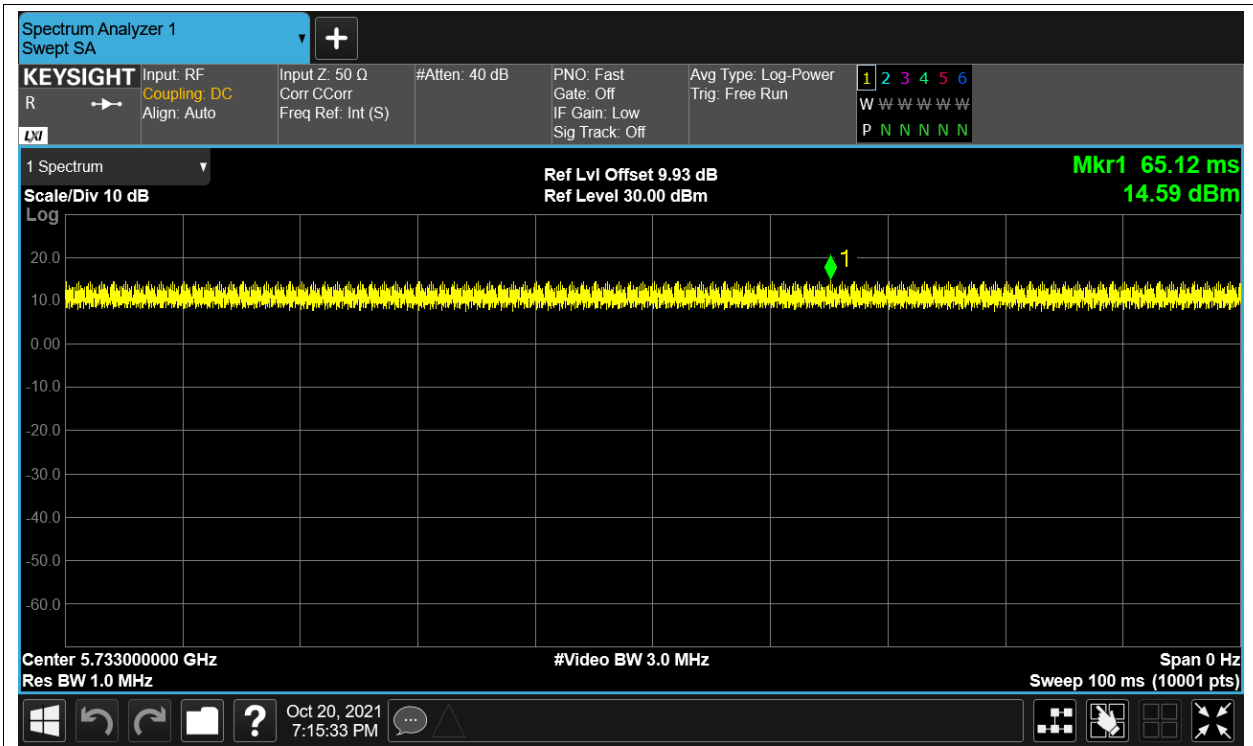

Duty Cycle NVNT 5.8G-10M-16QAM 5733MHz Sum