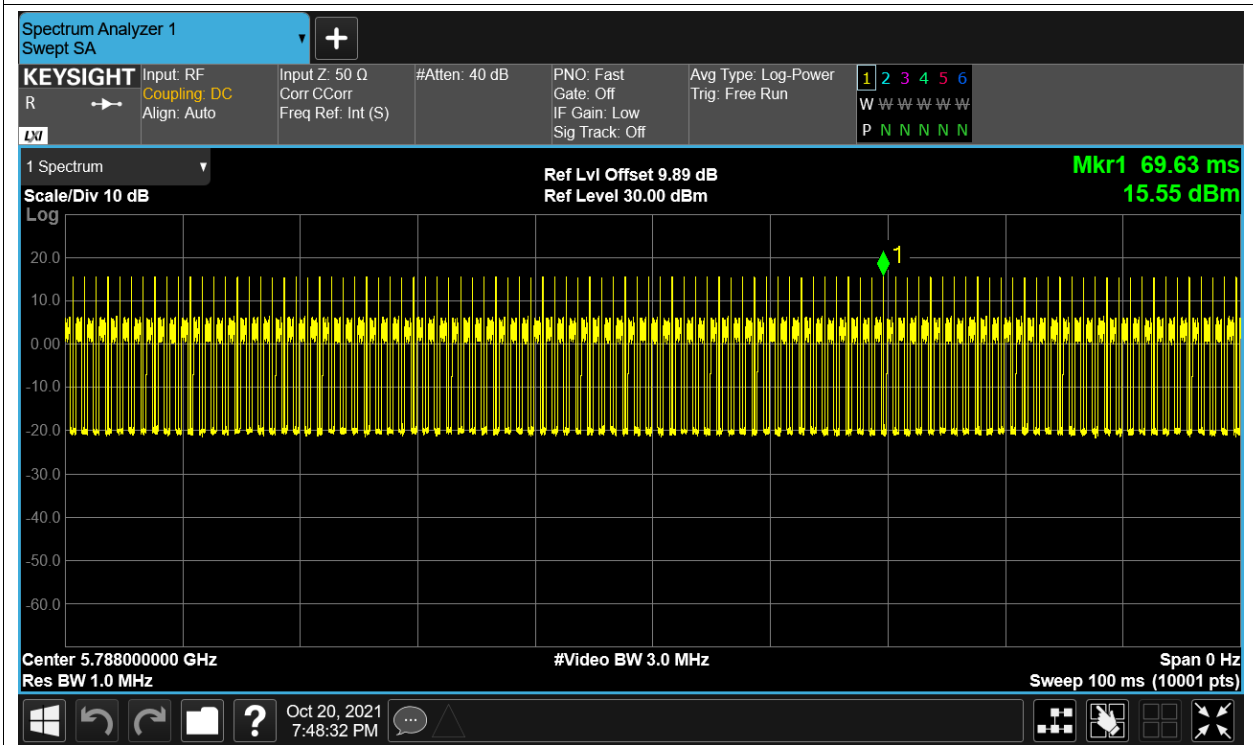

Duty Cycle NVNT 5.8G-10M-QPSK 5788MHz Sum

Duty Cycle NVNT 5.8G-10M-QPSK 5842MHz Sum

Duty Cycle HVHT 5.8G-20M-16QAM 5738MHz Sum

Duty Cycle HVHT 5.8G-20M-16QAM 5788MHz Sum

Duty Cycle HVHT 5.8G-20M-16QAM 5839MHz Sum