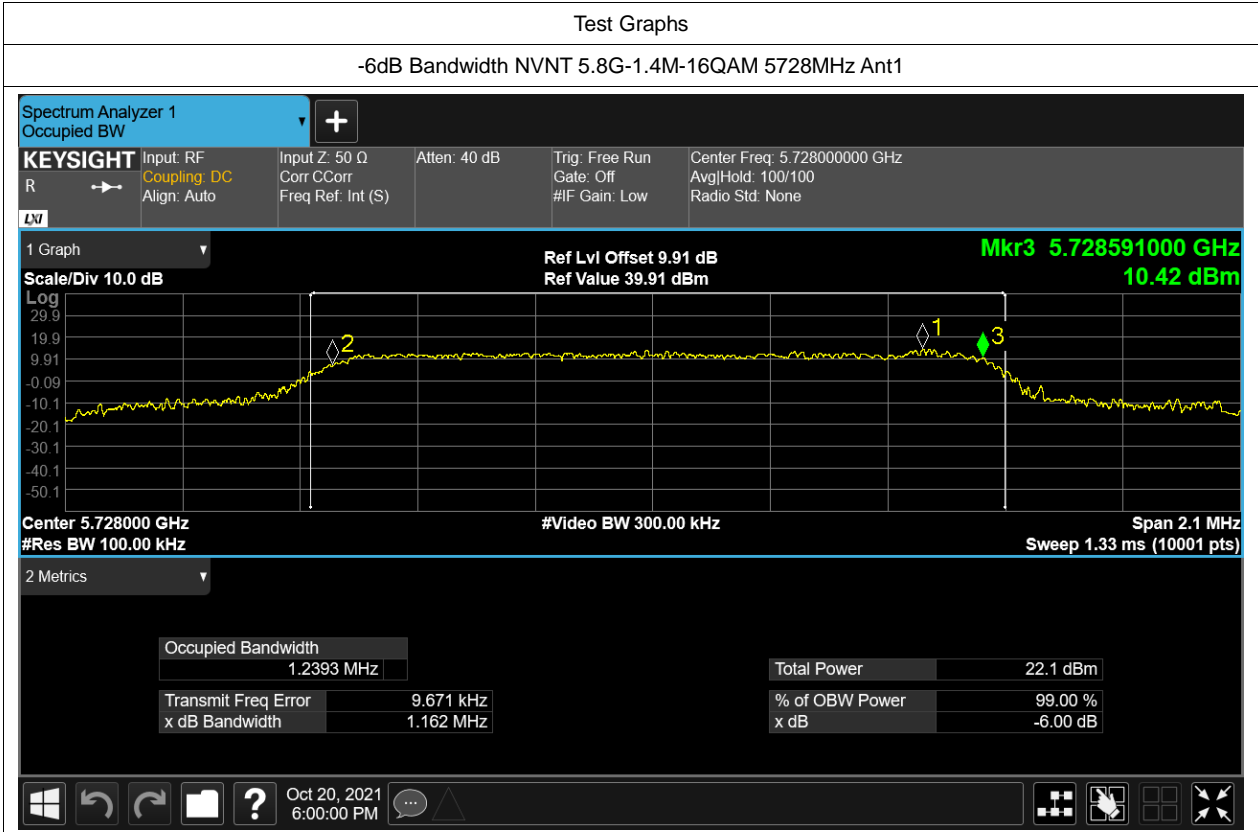

-6dB Bandwidth NVNT 5.8G-1.4M-16QAM 5788MHz Ant1