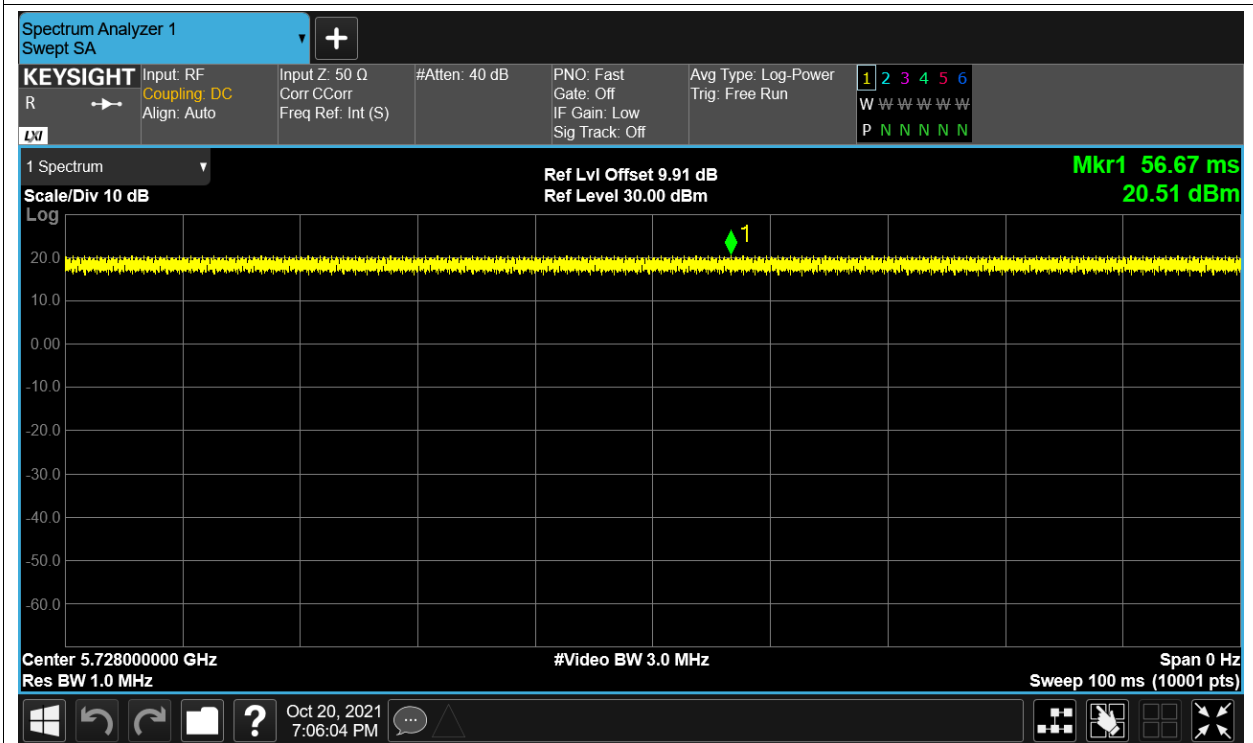

Test Graphs

Duty Cycle NVNT 5.8G-1.4M-16QAM 5728MHz Sum

Duty Cycle NVNT 5.8G-1.4M-16QAM 5788MHz Sum

Duty Cycle NVNT 5.8G-1.4M-16QAM 5847MHz Sum

Duty Cycle NVNT 5.8G-1.4M-QPSK 5728MHz Sum

Duty Cycle NVNT 5.8G-1.4M-QPSK 5788MHz Sum