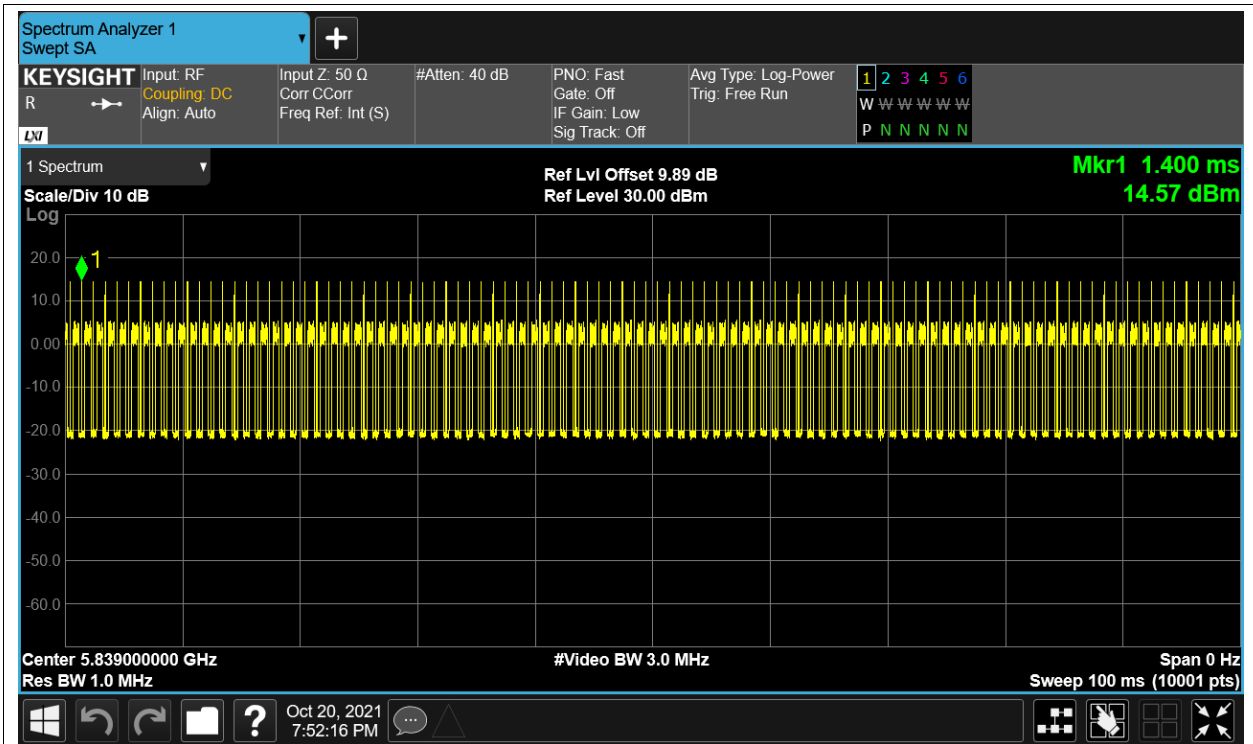

Duty Cycle NVNT 5.8G-10M-QPSK 5788MHz Sum

Duty Cycle NVNT 5.8G-10M-QPSK 5842MHz Sum

Duty Cycle HVHT 5.8G-20M-16QAM 5738MHz Sum

Duty Cycle HVHT 5.8G-20M-16QAM 5788MHz Sum

Duty Cycle HVHT 5.8G-20M-16QAM 5839MHz Sum