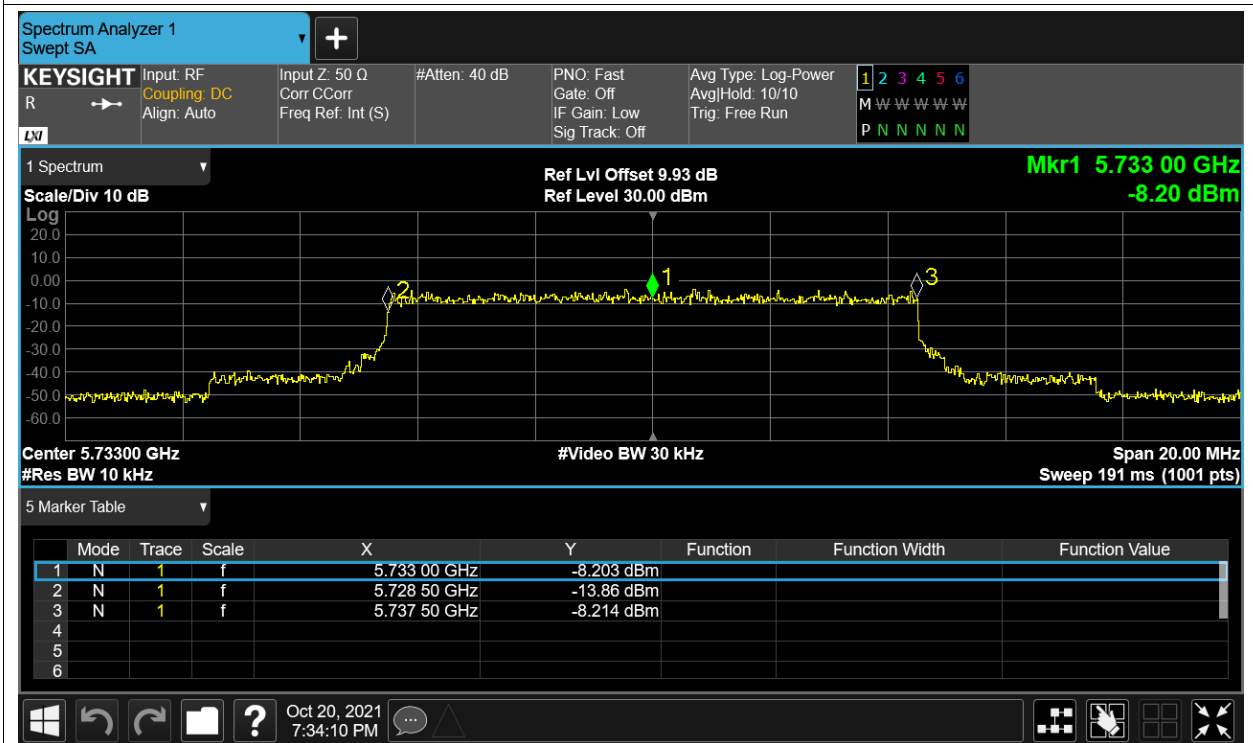

Freq. Stability LVLT 5.8G-1.4M-QPSK 5728MHz Sum

Freq. Stability NVNT 5.8G-1.4M-QPSK 5728MHz Sum

Freq. Stability HVHT 5.8G-10M-16QAM 5733MHz Sum

Freq. Stability HVLT 5.8G-10M-16QAM 5733MHz Sum

Freq. Stability LVHT 5.8G-10M-16QAM 5733MHz Sum

Freq. Stability LVLTLT 5.8G-10M-16QAM 5733MHz Sum

Freq. Stability NVNT 5.8G-10M-16QAM 5733MHz Sum

Freq. Stability HVHT 5.8G-10M-QPSK 5733MHz Sum

Freq. Stability HVLT 5.8G-10M-QPSK 5733MHz Sum

Freq. Stability LVHT 5.8G-10M-QPSK 5733MHz Sum

Freq. Stability LVLT 5.8G-10M-QPSK 5733MHz Sum

Freq. Stability NVNT 5.8G-10M-QPSK 5733MHz Sum

Freq. Stability HVHT 5.8G-20M-16QAM 5738MHz Sum

Freq. Stability HVHT 5.8G-20M-16QAM 5738MHz Sum

Freq. Stability HHLT 5.8G-20M-16QAM 5738MHz Sum