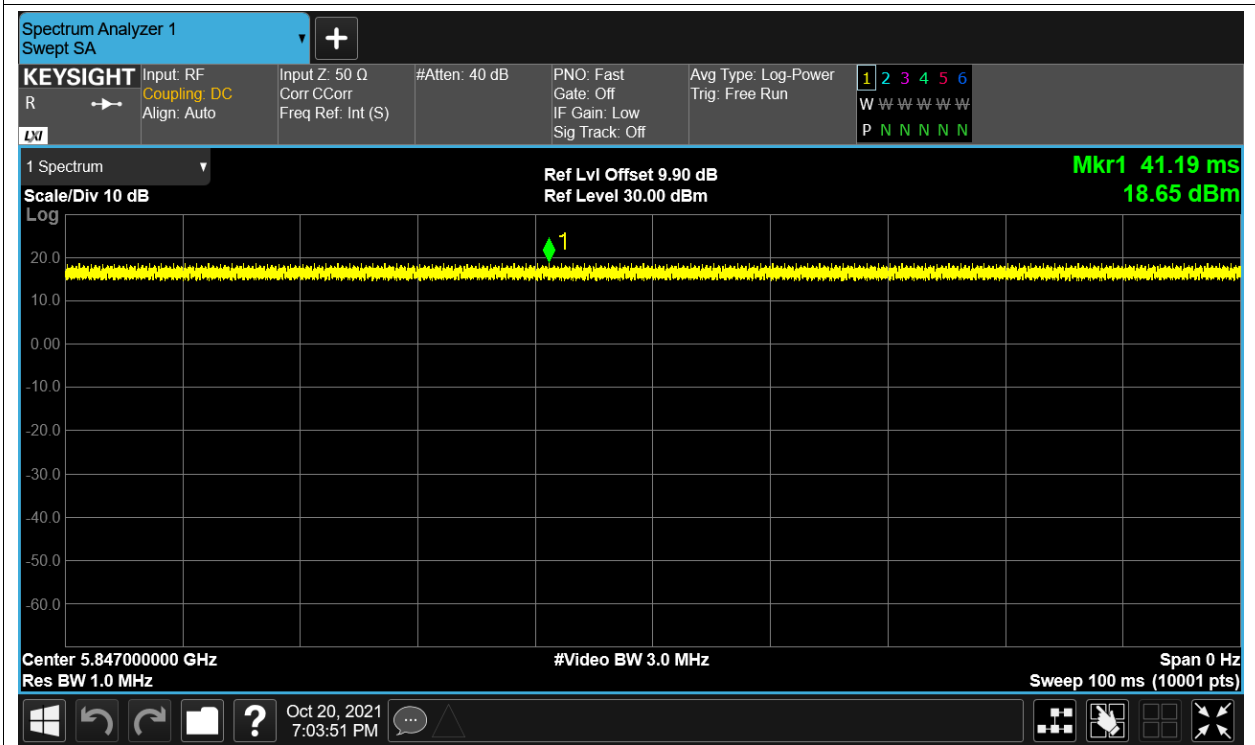

Duty Cycle NVNT 5.8G-1.4M-QPSK 5847MHz Sum