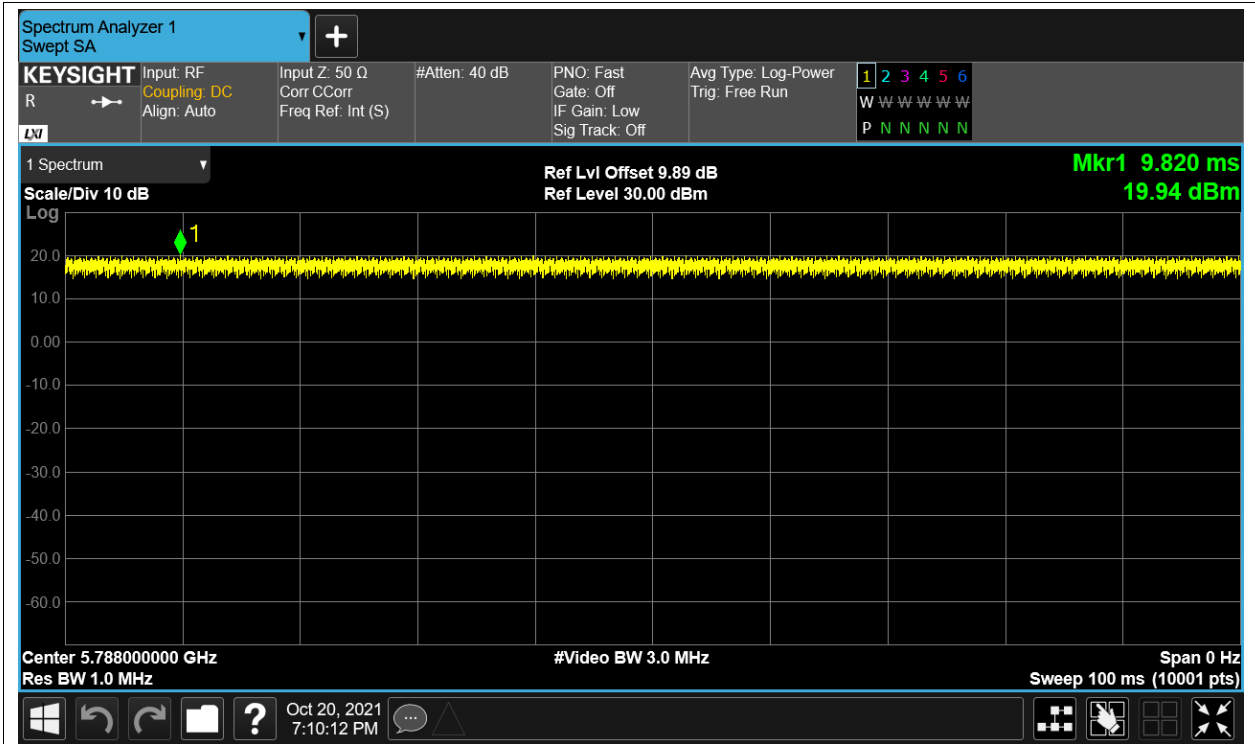

Test Graphs

Duty Cycle NVNT 5.8G-1.4M-16QAM 5728MHz Sum

Duty Cycle NVNT 5.8G-1.4M-16QAM 5788MHz Sum

Duty Cycle NVNT 5.8G-1.4M-16QAM 5847MHz Sum

Duty Cycle NVNT 5.8G-1.4M-QPSK 5728MHz Sum

Duty Cycle NVNT 5.8G-1.4M-QPSK 5788MHz Sum