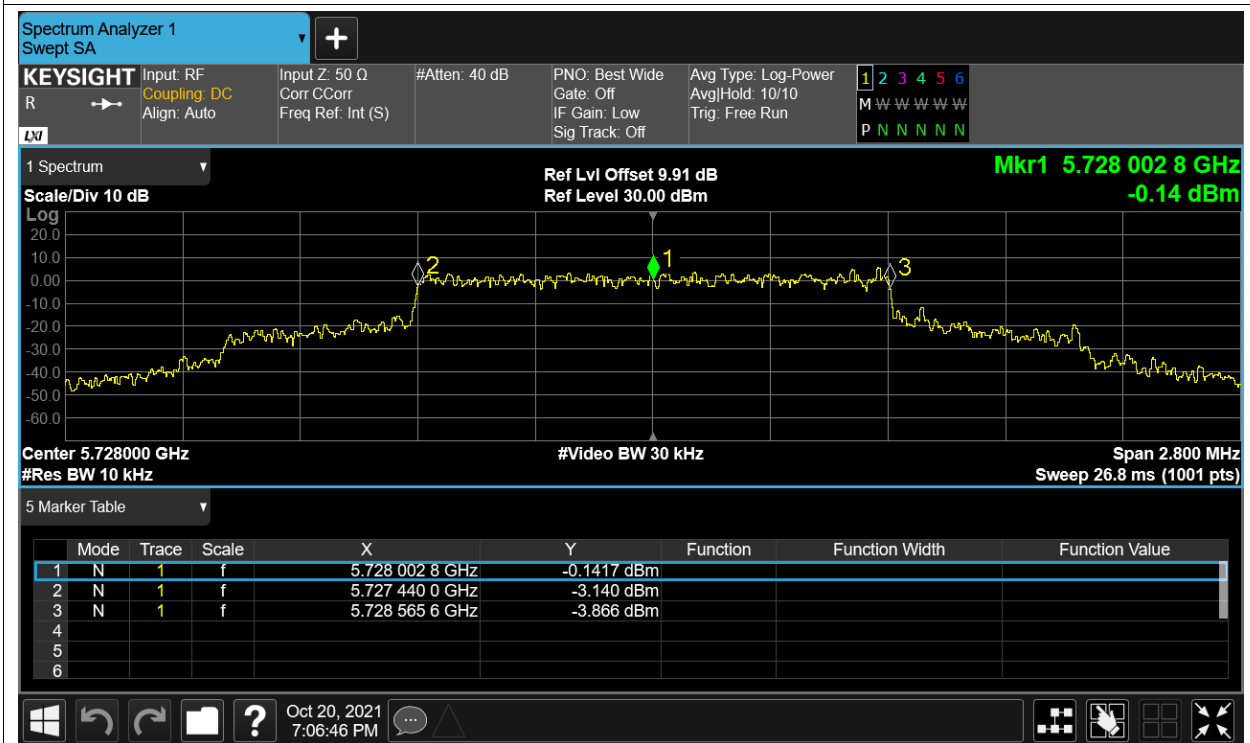

Remark: "NTNV" means Normal Temperature Normal Voltage, "LTLV" means Low Temperature Low Voltage, "LTHV" means Low Temperature High Voltage, "HTLV" means High Temperature Low Voltage, "HTHV" means High Temperature High Voltage.

Freq. Stability LVLT 5.8G-1.4M-16QAM 5728MHz Sum

Freq. Stability NVNT 5.8G-1.4M-16QAM 5728MHz Sum

Freq. Stability HVHT 5.8G-1.4M-QPSK 5728MHz Sum

Freq. Stability HVLT 5.8G-1.4M-QPSK 5728MHz Sum

Freq. Stability LVHT 5.8G-1.4M-QPSK 5728MHz Sum

Freq. Stability LVLT 5.8G-1.4M-QPSK 5728MHz Sum

Freq. Stability NVNT 5.8G-1.4M-QPSK 5728MHz Sum

Freq. Stability HVHT 5.8G-10M-16QAM 5733MHz Sum

Freq. Stability HVLT 5.8G-10M-16QAM 5733MHz Sum

Freq. Stability LVHT 5.8G-10M-16QAM 5733MHz Sum