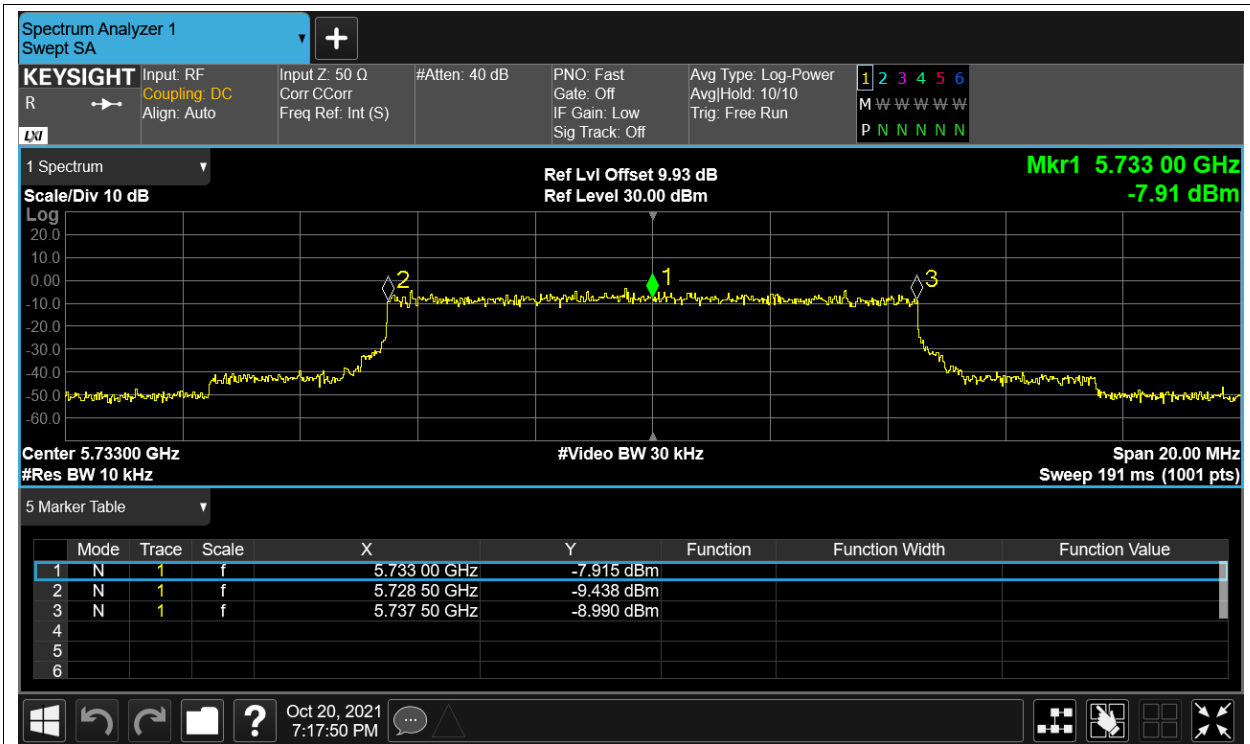

Freq. Stability LVLT 5.8G-1.4M-QPSK 5728MHz Sum

Freq. Stability NVNT 5.8G-1.4M-QPSK 5728MHz Sum

Freq. Stability HVHT 5.8G-10M-16QAM 5733MHz Sum

Freq. Stability HVLT 5.8G-10M-16QAM 5733MHz Sum

Freq. Stability LVHT 5.8G-10M-16QAM 5733MHz Sum

Freq. Stability LVLTLT 5.8G-10M-16QAM 5733MHz Sum

Freq. Stability NVNT 5.8G-10M-16QAM 5733MHz Sum

Freq. Stability HVHT 5.8G-10M-QPSK 5733MHz Sum

Freq. Stability HVLT 5.8G-10M-QPSK 5733MHz Sum

Freq. Stability LVHT 5.8G-10M-QPSK 5733MHz Sum