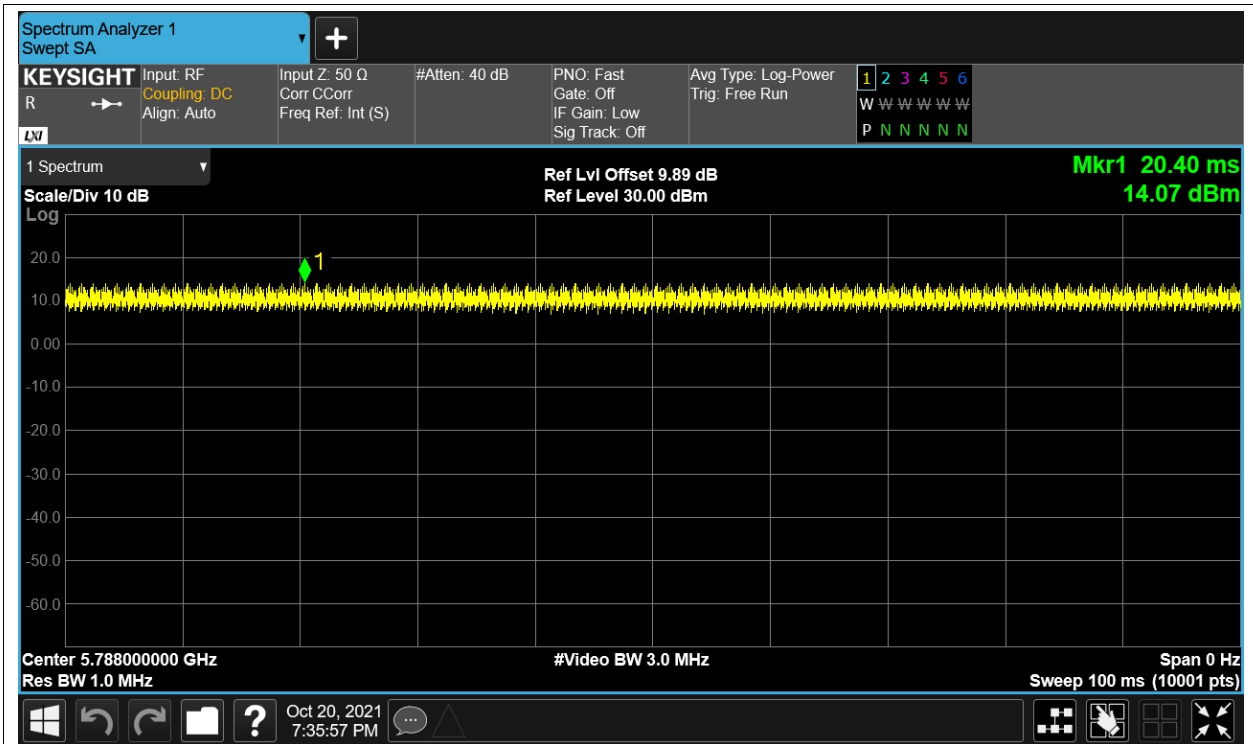

Duty Cycle NVNT 5.8G-10M-QPSK 5788MHz Sum