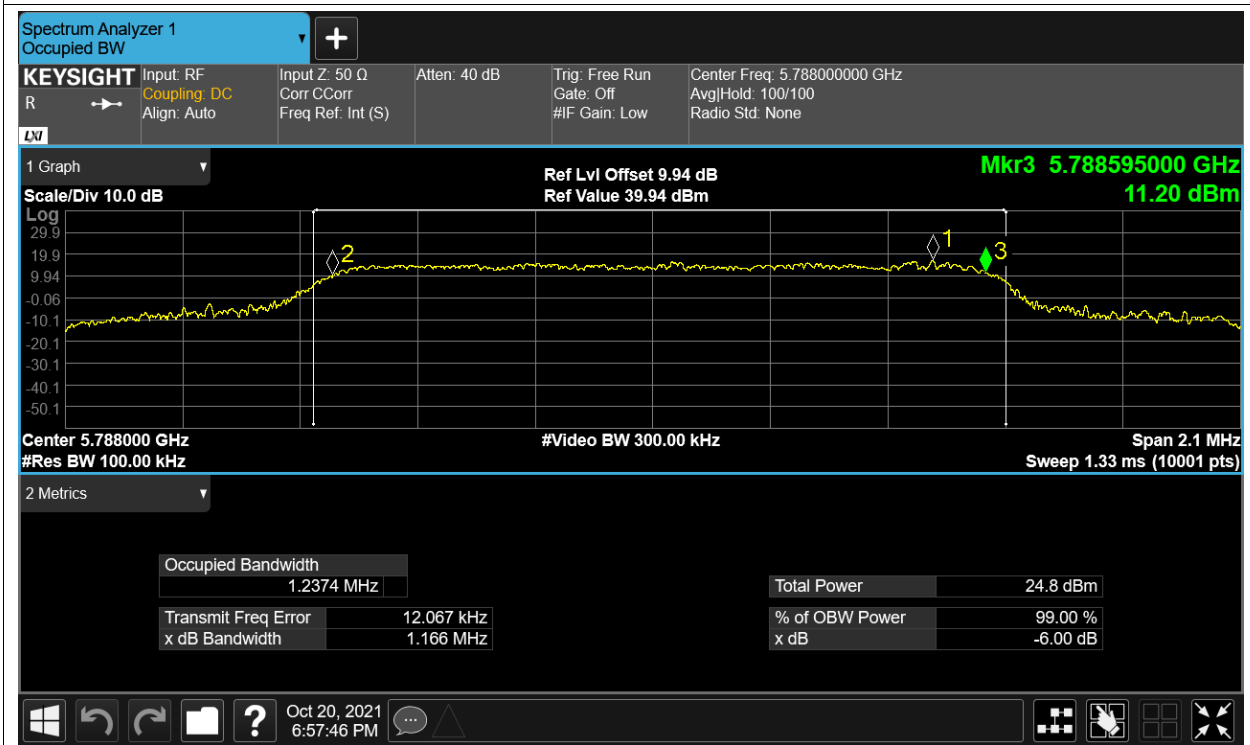

-6dB Bandwidth

Condition	Mode	Frequency (MHz)	Antenna	-6 dB Bandwidth (MHz)	Limit -6 dB Bandwidth (MHz)	Verdict
NVNT	5.8G-1.4M-16QAM	5728	Ant1	1.162	0.5	Pass
NVNT	5.8G-1.4M-16QAM	5728	Ant2	1.165	0.5	Pass
NVNT	5.8G-1.4M-16QAM	5788	Ant1	1.168	0.5	Pass
NVNT	5.8G-1.4M-16QAM	5788	Ant2	1.166	0.5	Pass
NVNT	5.8G-1.4M-16QAM	5847	Ant1	1.166	0.5	Pass
NVNT	5.8G-1.4M-16QAM	5847	Ant2	1.162	0.5	Pass
NVNT	5.8G-1.4M-QPSK	5728	Ant1	1.153	0.5	Pass
NVNT	5.8G-1.4M-QPSK	5728	Ant2	1.16	0.5	Pass
NVNT	5.8G-1.4M-QPSK	5788	Ant1	1.168	0.5	Pass
NVNT	5.8G-1.4M-QPSK	5788	Ant2	1.167	0.5	Pass
NVNT	5.8G-1.4M-QPSK	5847	Ant1	1.155	0.5	Pass
NVNT	5.8G-1.4M-QPSK	5847	Ant2	1.159	0.5	Pass
NVNT	5.8G-10M-16QAM	5733	Ant1	8.991	0.5	Pass
NVNT	5.8G-10M-16QAM	5733	Ant2	9.013	0.5	Pass
NVNT	5.8G-10M-16QAM	5788	Ant1	8.981	0.5	Pass
NVNT	5.8G-10M-16QAM	5788	Ant2	8.974	0.5	Pass
NVNT	5.8G-10M-16QAM	5842	Ant1	8.98	0.5	Pass
NVNT	5.8G-10M-16QAM	5842	Ant2	8.972	0.5	Pass
NVNT	5.8G-10M-QPSK	5733	Ant1	8.975	0.5	Pass
NVNT	5.8G-10M-QPSK	5733	Ant2	8.983	0.5	Pass
NVNT	5.8G-10M-QPSK	5788	Ant1	8.993	0.5	Pass
NVNT	5.8G-10M-QPSK	5788	Ant2	8.985	0.5	Pass
NVNT	5.8G-10M-QPSK	5842	Ant1	8.993	0.5	Pass
NVNT	5.8G-10M-QPSK	5842	Ant2	9.007	0.5	Pass
HVHT	5.8G-20M-16QAM	5738	Ant1	10.98	0.5	Pass
HVHT	5.8G-20M-16QAM	5738	Ant2	11.015	0.5	Pass
HVHT	5.8G-20M-16QAM	5788	Ant1	3.125	0.5	Pass
HVHT	5.8G-20M-16QAM	5788	Ant2	17.721	0.5	Pass
HVHT	5.8G-20M-16QAM	5839	Ant1	13.67	0.5	Pass
HVHT	5.8G-20M-16QAM	5839	Ant2	17.642	0.5	Pass
NVNT	5.8G-20M-QPSK	5738	Ant1	14.305	0.5	Pass
NVNT	5.8G-20M-QPSK	5738	Ant2	17.225	0.5	Pass
NVNT	5.8G-20M-QPSK	5788	Ant1	2.972	0.5	Pass
NVNT	5.8G-20M-QPSK	5788	Ant2	6.52	0.5	Pass
NVNT	5.8G-20M-QPSK	5839	Ant1	10.889	0.5	Pass
NVNT	5.8G-20M-QPSK	5839	Ant2	17.496	0.5	Pass

-6dB Bandwidth NVNT 5.8G-1.4M-16QAM 5788MHz Ant1

-6dB Bandwidth NVNT 5.8G-1.4M-16QAM 5788MHz Ant2

-6dB Bandwidth NVNT 5.8G-1.4M-16QAM 5847MHz Ant1

-6dB Bandwidth NVNT 5.8G-1.4M-16QAM 5847MHz Ant2

-6dB Bandwidth NVNT 5.8G-1.4M-QPSK 5728MHz Ant1