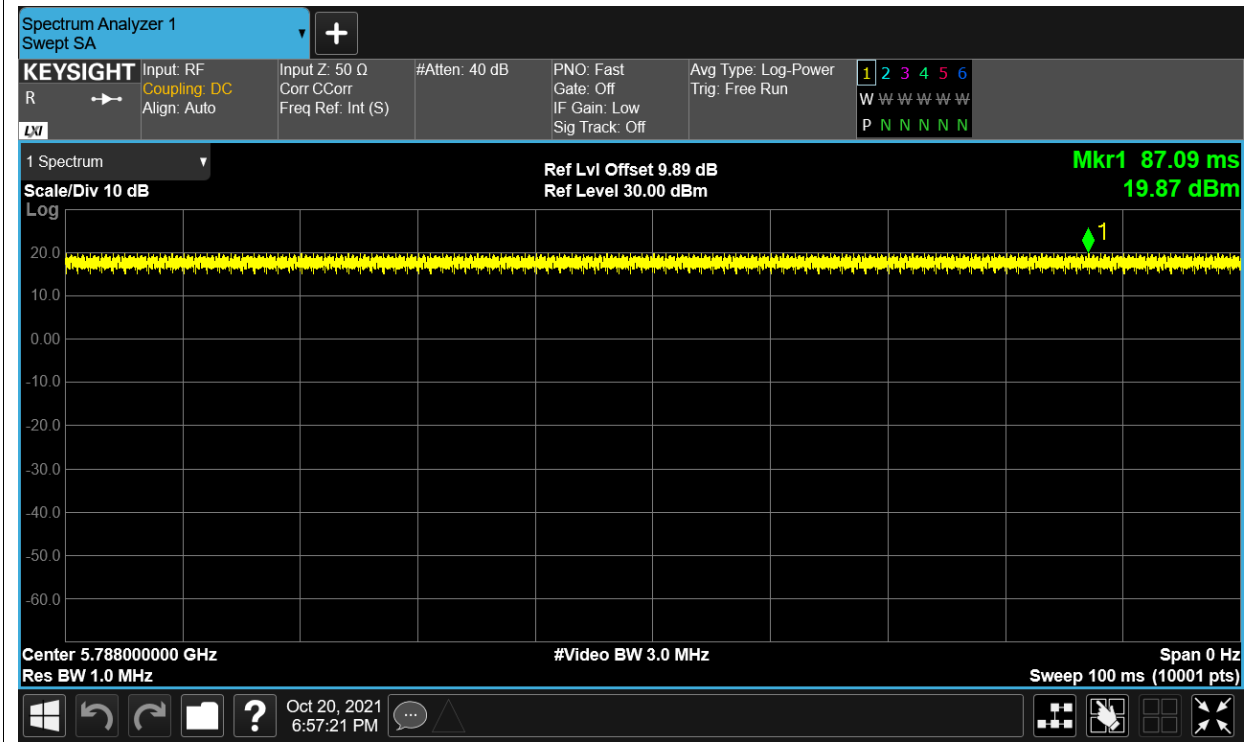

Duty Cycle NVNT 5.8G-1.4M-16QAM 5788MHz Sum