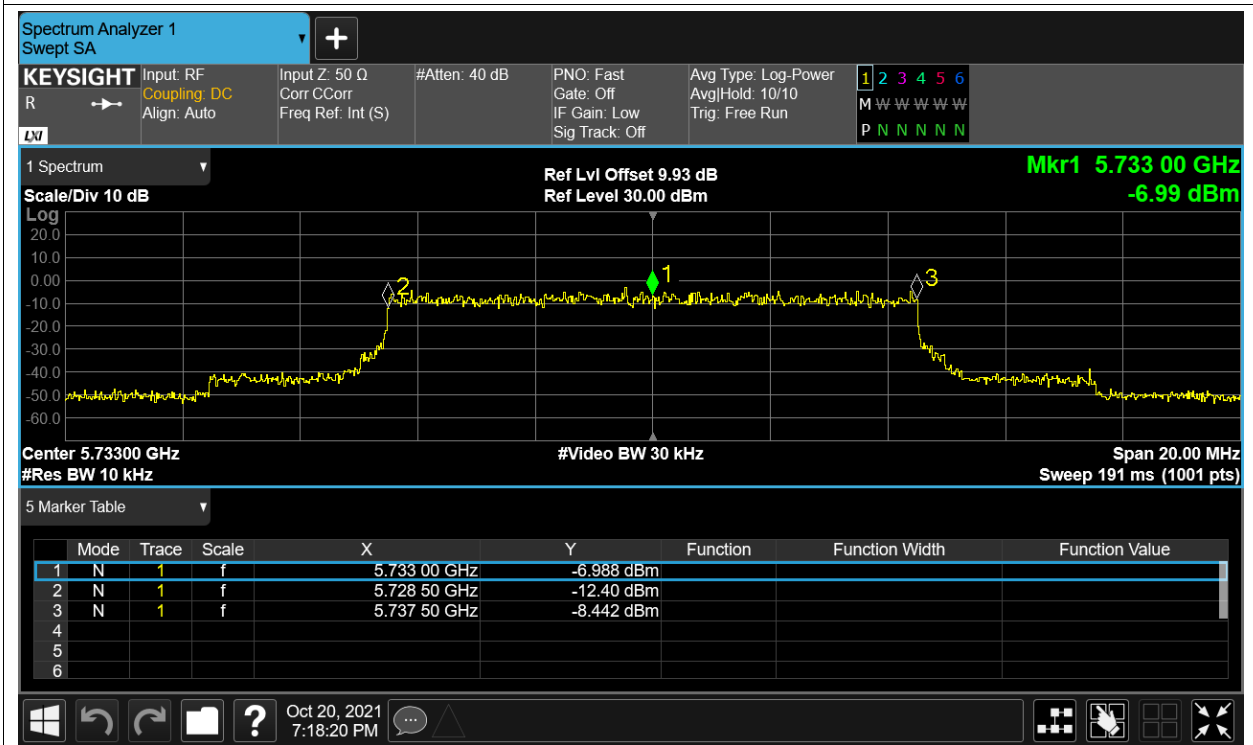

Freq. Stability LVLT 5.8G-1.4M-16QAM 5728MHz Sum

Freq. Stability NVNT 5.8G-1.4M-16QAM 5728MHz Sum

Freq. Stability HVHT 5.8G-1.4M-QPSK 5728MHz Sum

Freq. Stability HVLT 5.8G-1.4M-QPSK 5728MHz Sum

Freq. Stability LVHT 5.8G-1.4M-QPSK 5728MHz Sum

Freq. Stability LVLT 5.8G-1.4M-QPSK 5728MHz Sum

Freq. Stability NVNT 5.8G-1.4M-QPSK 5728MHz Sum

Freq. Stability HVHT 5.8G-10M-16QAM 5733MHz Sum

Freq. Stability HVLT 5.8G-10M-16QAM 5733MHz Sum

Freq. Stability LVHT 5.8G-10M-16QAM 5733MHz Sum

Freq. Stability LVLTLT 5.8G-10M-16QAM 5733MHz Sum

Freq. Stability NVNT 5.8G-10M-16QAM 5733MHz Sum

Freq. Stability HVHT 5.8G-10M-QPSK 5733MHz Sum

Freq. Stability HVLT 5.8G-10M-QPSK 5733MHz Sum

Freq. Stability LVHT 5.8G-10M-QPSK 5733MHz Sum