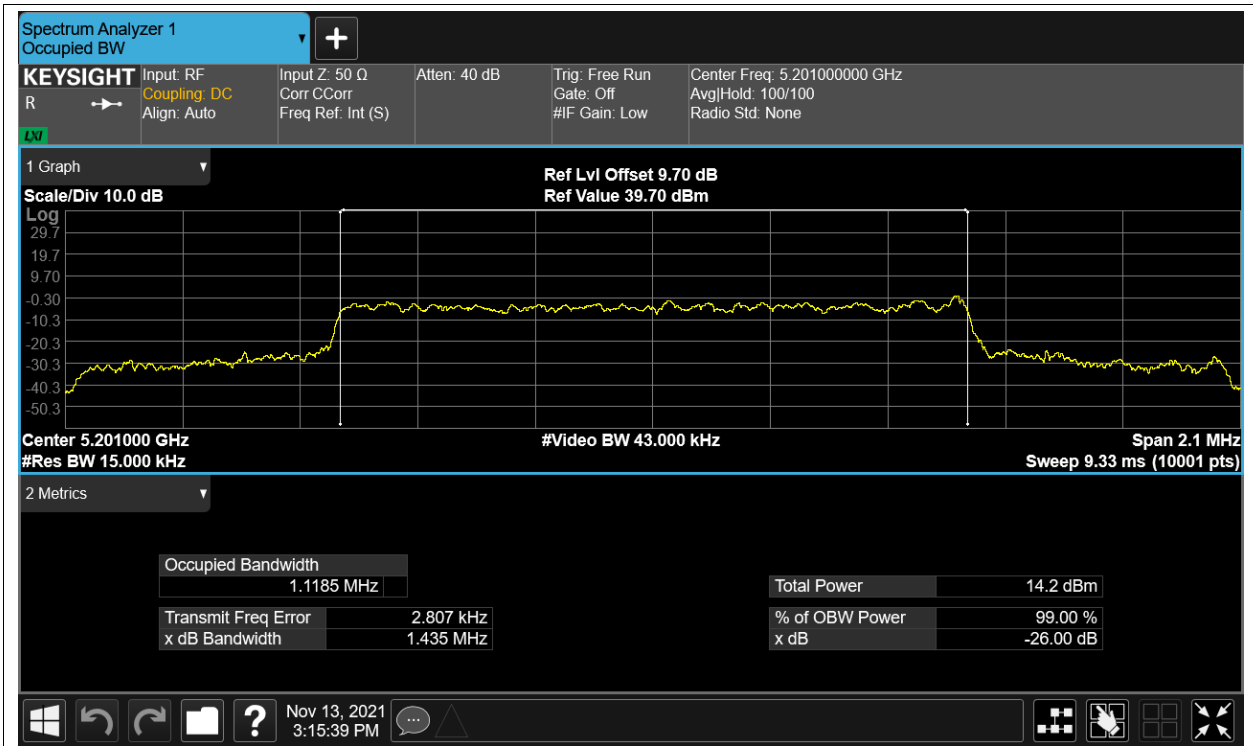

OBW NVNT 5.2G-1.4M-16QAM 5201MHz Ant2

OBW NVNT 5.2G-1.4M-16QAM 5246MHz Ant1

OBW NVNT 5.2G-1.4M-16QAM 5246MHz Ant2

OBW NVNT 5.2G-1.4M-QPSK 5154MHz Ant1

OBW NVNT 5.2G-1.4M-QPSK 5154MHz Ant2

OBW NVNT 5.2G-1.4M-QPSK 5201MHz Ant1