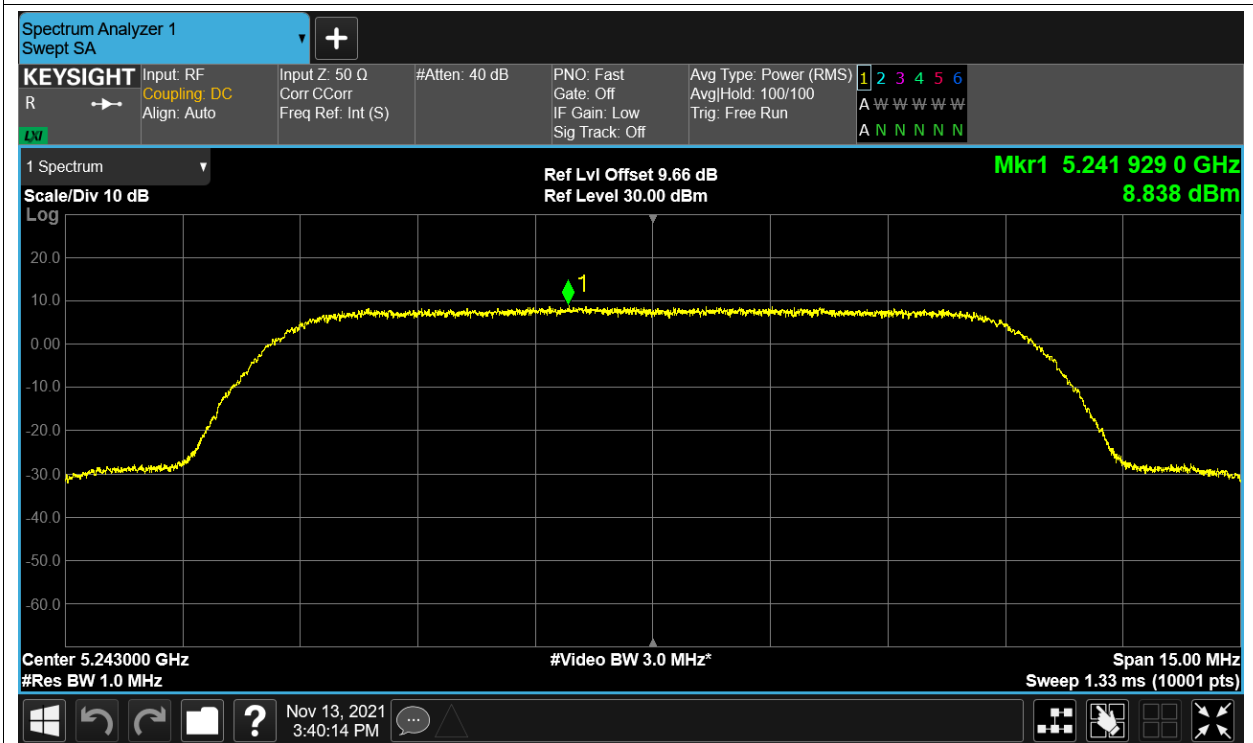

PSD NVNT 5.2G-1.4M-16QAM 5201MHz Ant2

PSD NVNT 5.2G-1.4M-16QAM 5246MHz Ant1

PSD NVNT 5.2G-1.4M-16QAM 5246MHz Ant2

PSD NVNT 5.2G-1.4M-QPSK 5154MHz Ant1

PSD NVNT 5.2G-1.4M-QPSK 5154MHz Ant2

PSD NVNT 5.2G-1.4M-QPSK 5201MHz Ant1

PSD NVNT 5.2G-1.4M-QPSK 5201MHz Ant2

PSD NVNT 5.2G-1.4M-QPSK 5246MHz Ant1

PSD NVNT 5.2G-1.4M-QPSK 5246MHz Ant2

PSD NVNT 5.2G-10M-16QAM 5157MHz Ant1

PSD NVNT 5.2G-10M-16QAM 5157MHz Ant2

PSD NVNT 5.2G-10M-16QAM 5201MHz Ant1

PSD NVNT 5.2G-10M-16QAM 5201MHz Ant2

PSD NVNT 5.2G-10M-16QAM 5243MHz Ant1

PSD NVNT 5.2G-10M-16QAM 5243MHz Ant2

PSD NVNT 5.2G-10M-QPSK 5157MHz Ant1

PSD NVNT 5.2G-10M-QPSK 5157MHz Ant2

PSD NVNT 5.2G-10M-QPSK 5201MHz Ant1