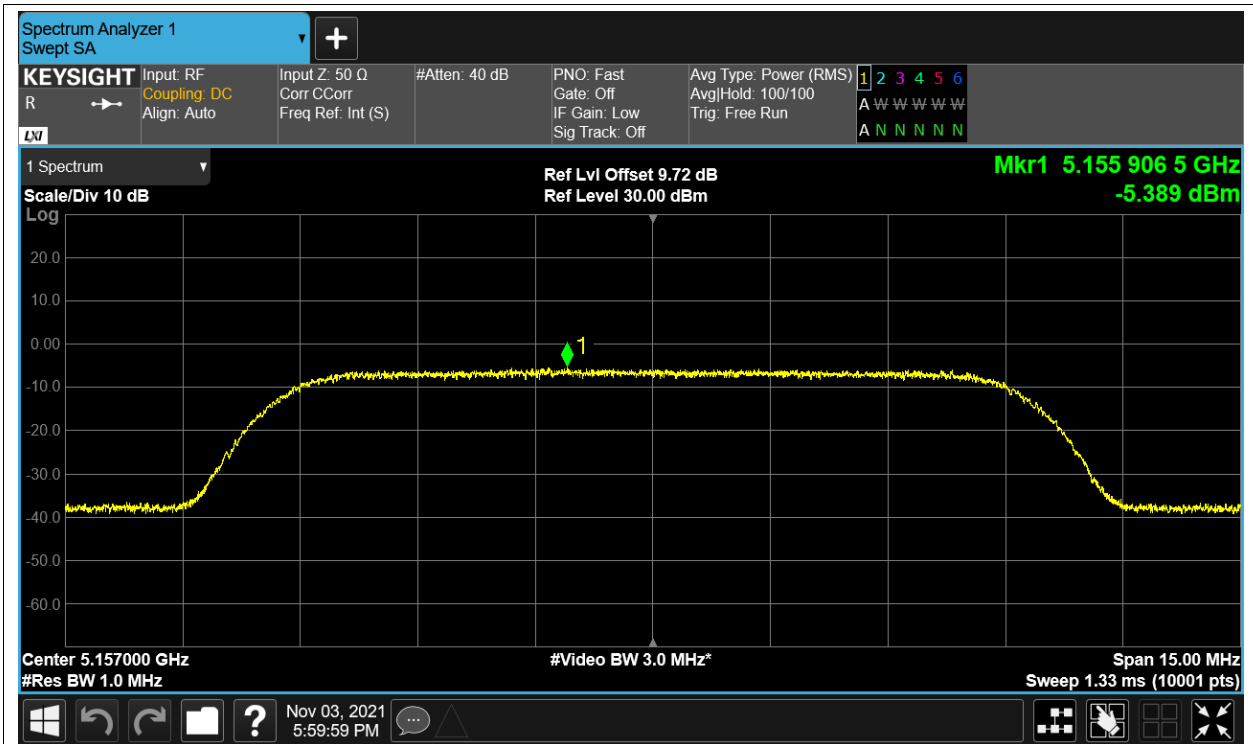

PSD NVNT 5.2G-1.4M-16QAM 5201MHz Ant2

PSD NVNT 5.2G-1.4M-16QAM 5246MHz Ant1

PSD NVNT 5.2G-1.4M-16QAM 5246MHz Ant2

PSD NVNT 5.2G-1.4M-QPSK 5154MHz Ant1

PSD NVNT 5.2G-1.4M-QPSK 5154MHz Ant2

PSD NVNT 5.2G-1.4M-QPSK 5201MHz Ant1

PSD NVNT 5.2G-1.4M-QPSK 5201MHz Ant2

PSD NVNT 5.2G-1.4M-QPSK 5246MHz Ant1

PSD NVNT 5.2G-1.4M-QPSK 5246MHz Ant2

PSD NVNT 5.2G-10M-16QAM 5157MHz Ant1

PSD NVNT 5.2G-10M-16QAM 5157MHz Ant2

PSD NVNT 5.2G-10M-16QAM 5201MHz Ant1

PSD NVNT 5.2G-10M-16QAM 5201MHz Ant2

PSD NVNT 5.2G-10M-16QAM 5243MHz Ant1

PSD NVNT 5.2G-10M-16QAM 5243MHz Ant2

PSD NVNT 5.2G-10M-QPSK 5157MHz Ant1

PSD NVNT 5.2G-10M-QPSK 5157MHz Ant2

PSD NVNT 5.2G-10M-QPSK 5201MHz Ant1