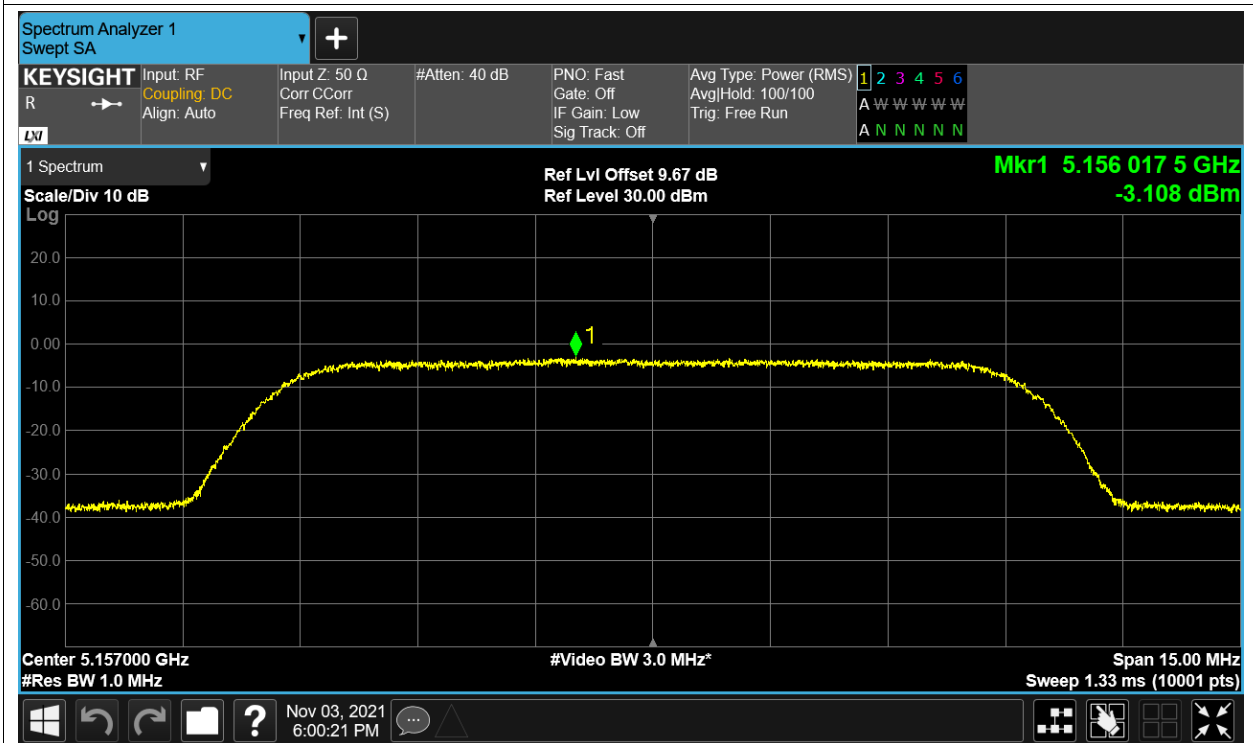

PSD NVNT 5.2G-1.4M-QPSK 5201MHz Ant2

PSD NVNT 5.2G-1.4M-QPSK 5246MHz Ant1

PSD NVNT 5.2G-1.4M-QPSK 5246MHz Ant2

PSD NVNT 5.2G-10M-16QAM 5157MHz Ant1

PSD NVNT 5.2G-10M-16QAM 5157MHz Ant2

PSD NVNT 5.2G-10M-16QAM 5201MHz Ant1

PSD NVNT 5.2G-10M-16QAM 5201MHz Ant2

PSD NVNT 5.2G-10M-16QAM 5243MHz Ant1

PSD NVNT 5.2G-10M-16QAM 5243MHz Ant2

PSD NVNT 5.2G-10M-QPSK 5157MHz Ant1

PSD NVNT 5.2G-10M-QPSK 5157MHz Ant2

PSD NVNT 5.2G-10M-QPSK 5201MHz Ant1