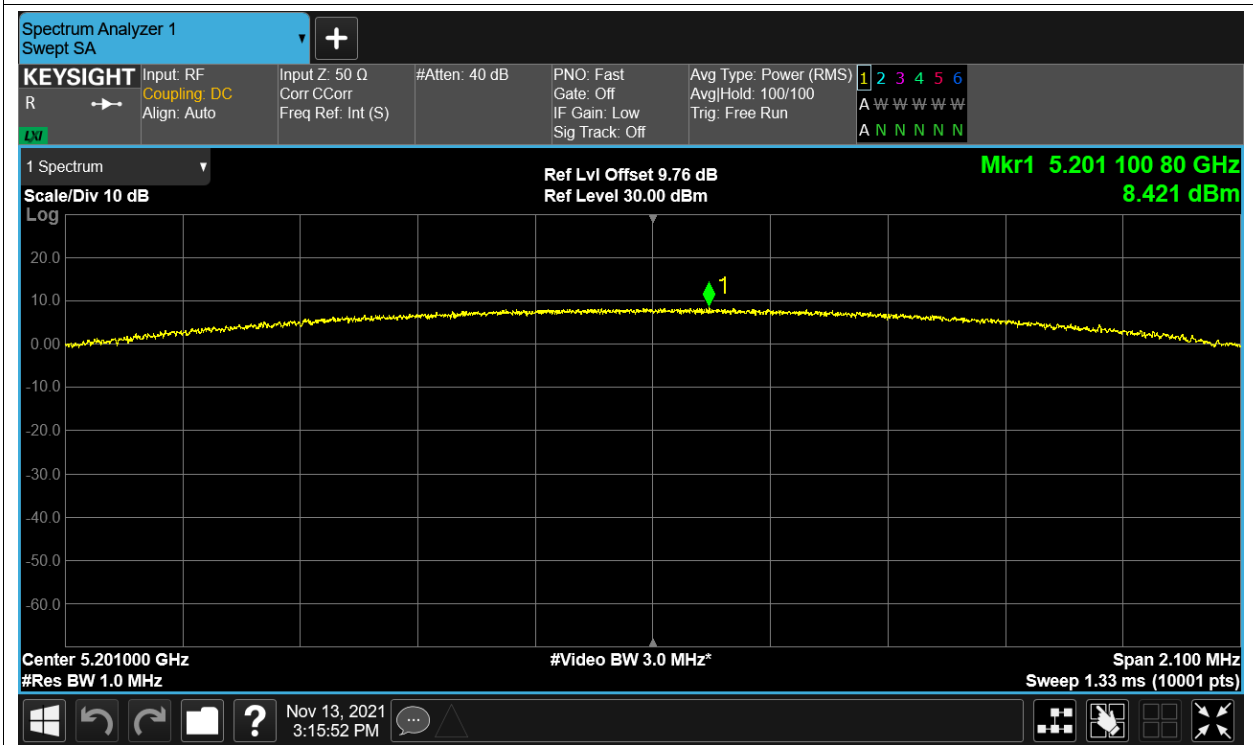

PSD NVNT 5.2G-1.4M-16QAM 5201MHz Ant2

PSD NVNT 5.2G-1.4M-16QAM 5246MHz Ant1

PSD NVNT 5.2G-1.4M-16QAM 5246MHz Ant2

PSD NVNT 5.2G-1.4M-QPSK 5154MHz Ant1

PSD NVNT 5.2G-1.4M-QPSK 5154MHz Ant2

PSD NVNT 5.2G-1.4M-QPSK 5201MHz Ant1

PSD NVNT 5.2G-1.4M-QPSK 5201MHz Ant2

PSD NVNT 5.2G-1.4M-QPSK 5246MHz Ant1

PSD NVNT 5.2G-1.4M-QPSK 5246MHz Ant2

PSD NVNT 5.2G-10M-16QAM 5157MHz Ant1

PSD NVNT 5.2G-10M-16QAM 5157MHz Ant2

PSD NVNT 5.2G-10M-16QAM 5201MHz Ant1