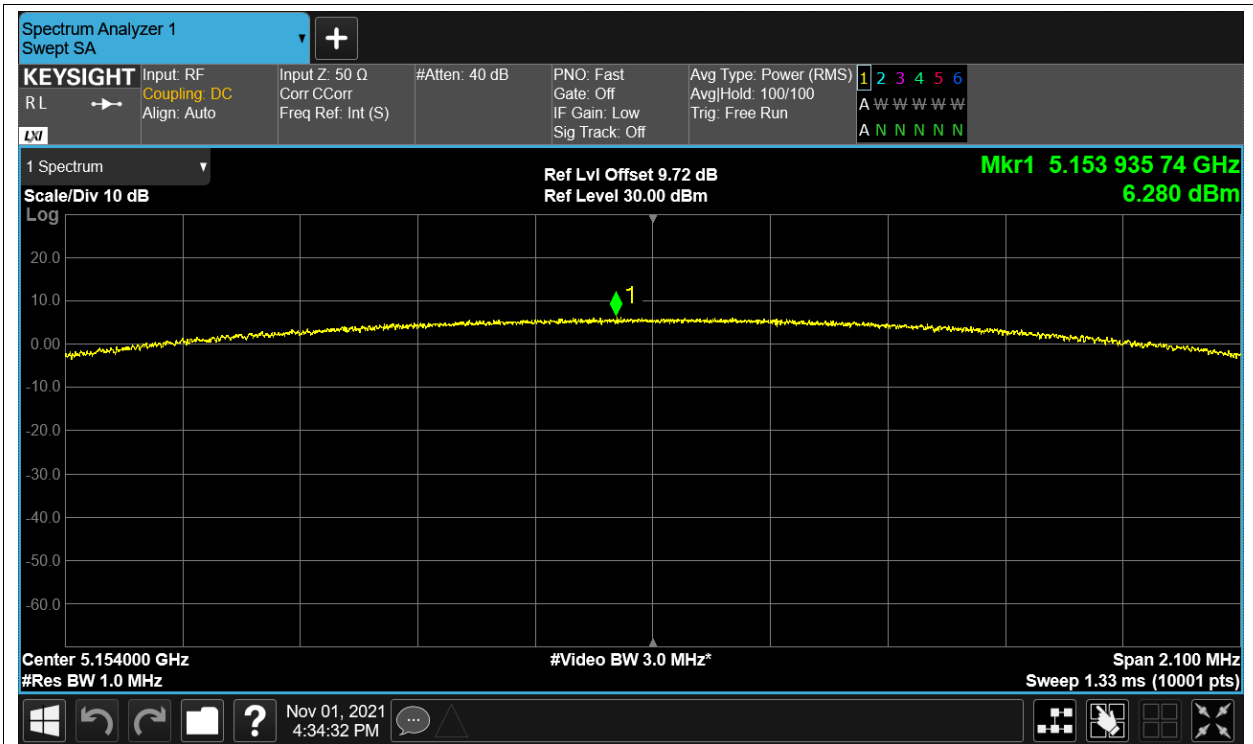

PSD NVNT 5.2G-1.4M-16QAM 5201MHz Ant2

PSD NVNT 5.2G-1.4M-16QAM 5246MHz Ant1

PSD NVNT 5.2G-1.4M-16QAM 5246MHz Ant2

PSD NVNT 5.2G-1.4M-QPSK 5154MHz Ant1

PSD NVNT 5.2G-1.4M-QPSK 5154MHz Ant2

PSD NVNT 5.2G-1.4M-QPSK 5201MHz Ant1

PSD NVNT 5.2G-1.4M-QPSK 5201MHz Ant2

PSD NVNT 5.2G-1.4M-QPSK 5246MHz Ant1

PSD NVNT 5.2G-1.4M-QPSK 5246MHz Ant2

PSD NVNT 5.2G-10M-16QAM 5157MHz Ant1

PSD NVNT 5.2G-10M-16QAM 5157MHz Ant2

PSD NVNT 5.2G-10M-16QAM 5201MHz Ant1