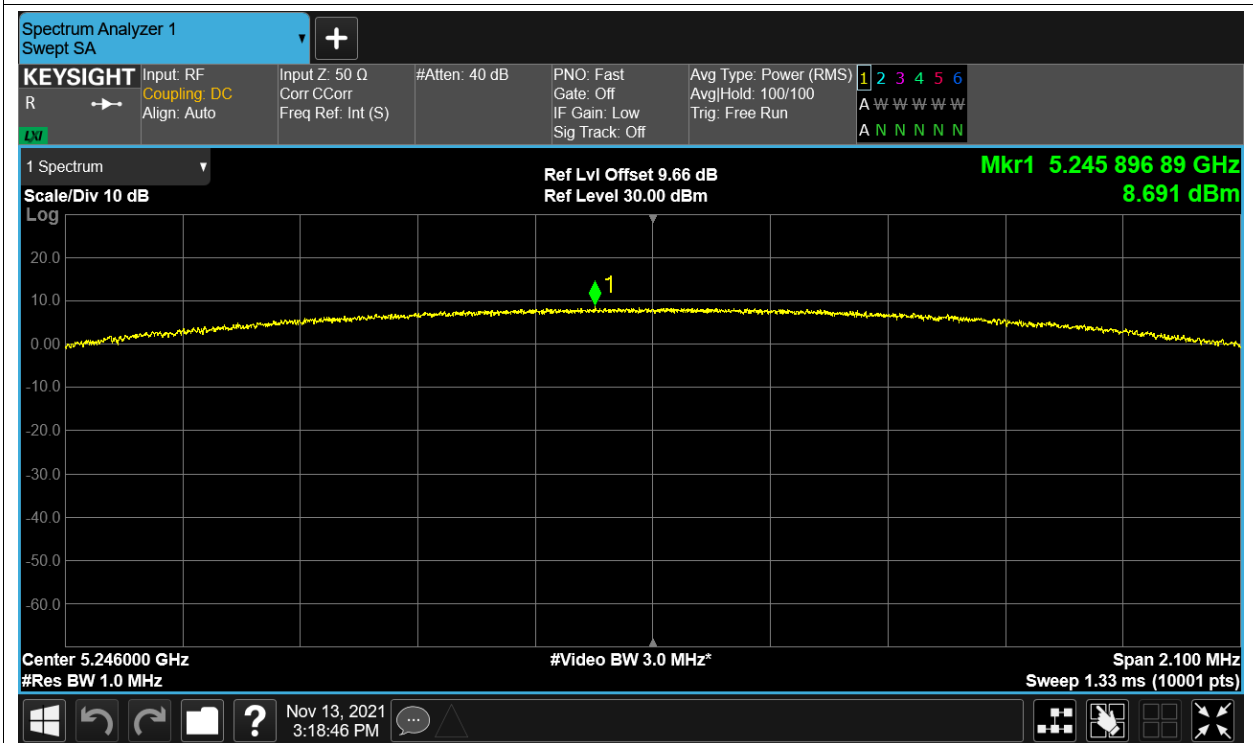

PSD NVNT 5.2G-1.4M-16QAM 5201MHz Ant2

PSD NVNT 5.2G-1.4M-16QAM 5246MHz Ant1

PSD NVNT 5.2G-1.4M-16QAM 5246MHz Ant2

PSD NVNT 5.2G-1.4M-QPSK 5154MHz Ant1

PSD NVNT 5.2G-1.4M-QPSK 5154MHz Ant2

PSD NVNT 5.2G-1.4M-QPSK 5201MHz Ant1

PSD NVNT 5.2G-1.4M-QPSK 5201MHz Ant2

PSD NVNT 5.2G-1.4M-QPSK 5246MHz Ant1

PSD NVNT 5.2G-1.4M-QPSK 5246MHz Ant2

PSD NVNT 5.2G-10M-16QAM 5157MHz Ant1

PSD NVNT 5.2G-10M-16QAM 5157MHz Ant2

PSD NVNT 5.2G-10M-16QAM 5201MHz Ant1