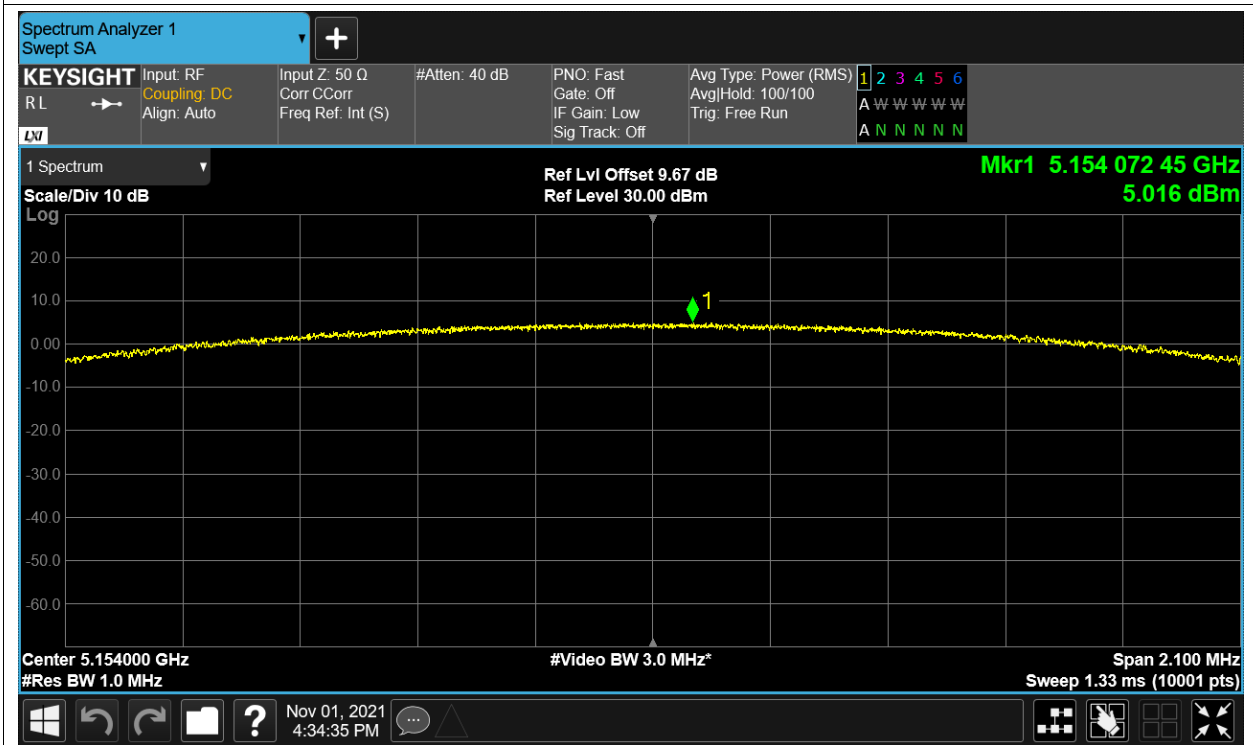

PSD NVNT 5.2G-1.4M-16QAM 5201MHz Ant2

PSD NVNT 5.2G-1.4M-16QAM 5246MHz Ant1

PSD NVNT 5.2G-1.4M-16QAM 5246MHz Ant2

PSD NVNT 5.2G-1.4M-QPSK 5154MHz Ant1

PSD NVNT 5.2G-1.4M-QPSK 5154MHz Ant2

PSD NVNT 5.2G-1.4M-QPSK 5201MHz Ant1

PSD NVNT 5.2G-1.4M-QPSK 5201MHz Ant2

PSD NVNT 5.2G-1.4M-QPSK 5246MHz Ant1

PSD NVNT 5.2G-1.4M-QPSK 5246MHz Ant2

PSD NVNT 5.2G-10M-16QAM 5157MHz Ant1

PSD NVNT 5.2G-10M-16QAM 5157MHz Ant2

PSD NVNT 5.2G-10M-16QAM 5201MHz Ant1