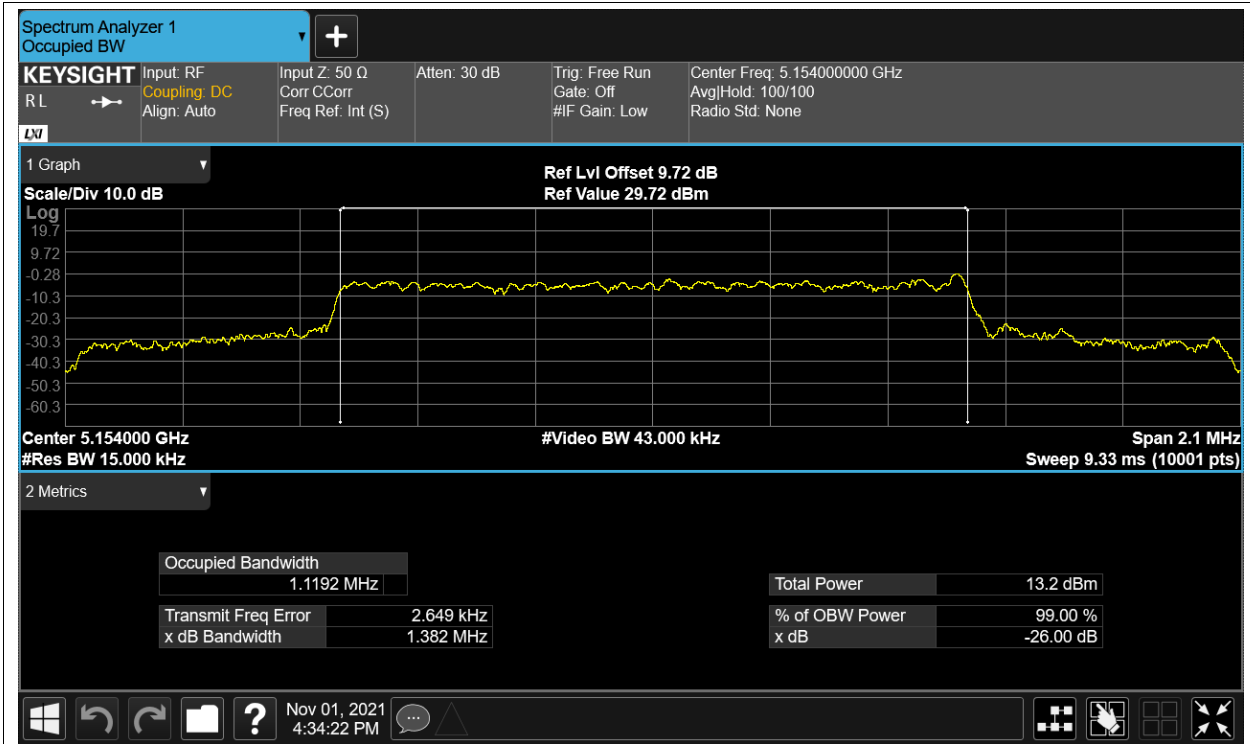

OBW NVNT 5.2G-1.4M-16QAM 5201MHz Ant2

OBW NVNT 5.2G-1.4M-16QAM 5246MHz Ant1

OBW NVNT 5.2G-1.4M-16QAM 5246MHz Ant2

OBW NVNT 5.2G-1.4M-QPSK 5154MHz Ant1

OBW NVNT 5.2G-1.4M-QPSK 5154MHz Ant2

OBW NVNT 5.2G-1.4M-QPSK 5201MHz Ant1