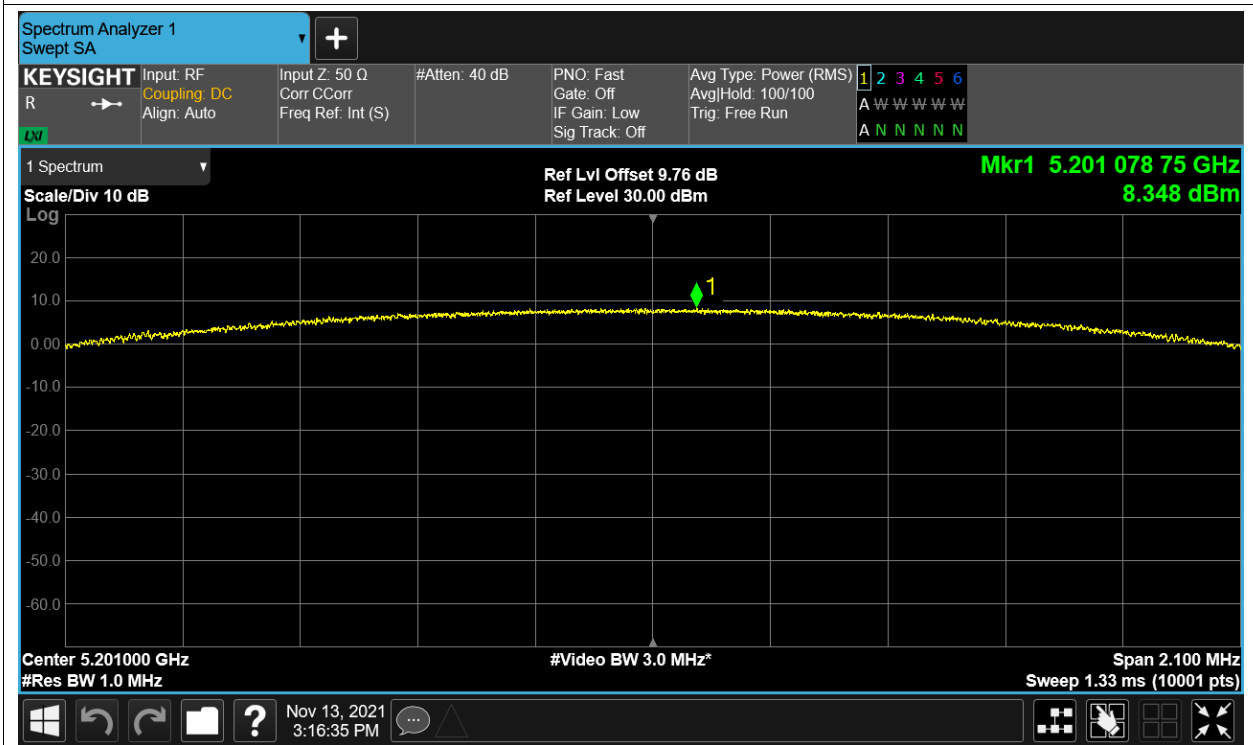

PSD NVNT 5.2G-1.4M-16QAM 5201MHz Ant2