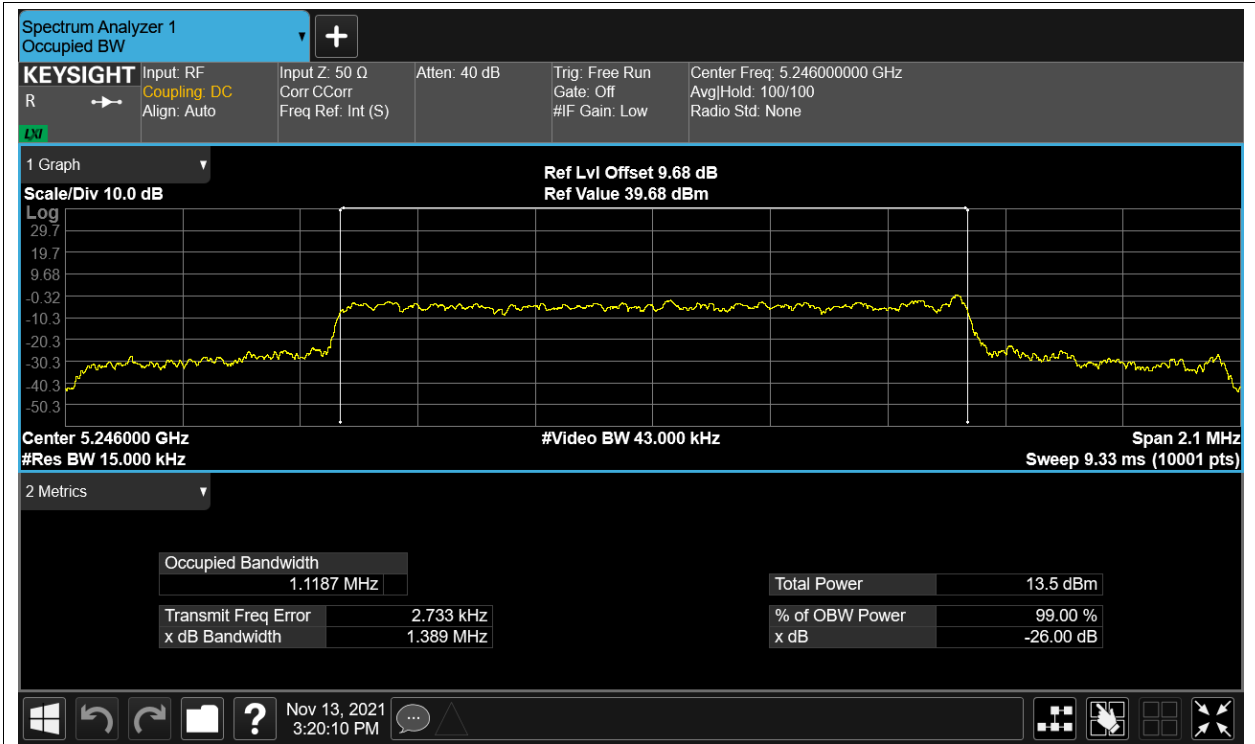

OBW NVNT 5.2G-1.4M-16QAM 5201MHz Ant2

OBW NVNT 5.2G-1.4M-16QAM 5246MHz Ant1

OBW NVNT 5.2G-1.4M-16QAM 5246MHz Ant2

OBW NVNT 5.2G-1.4M-QPSK 5154MHz Ant1

OBW NVNT 5.2G-1.4M-QPSK 5154MHz Ant2

OBW NVNT 5.2G-1.4M-QPSK 5201MHz Ant1