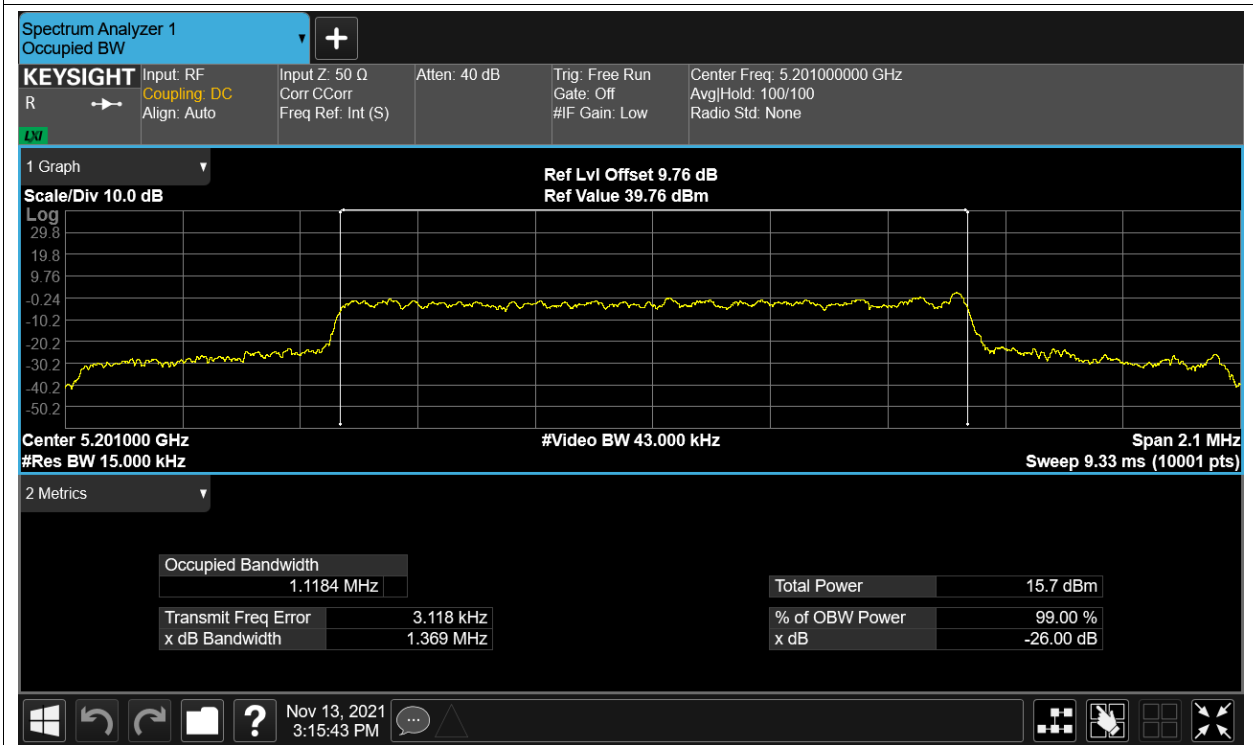

OBW NVNT 5.2G-1.4M-QPSK 5201MHz Ant2