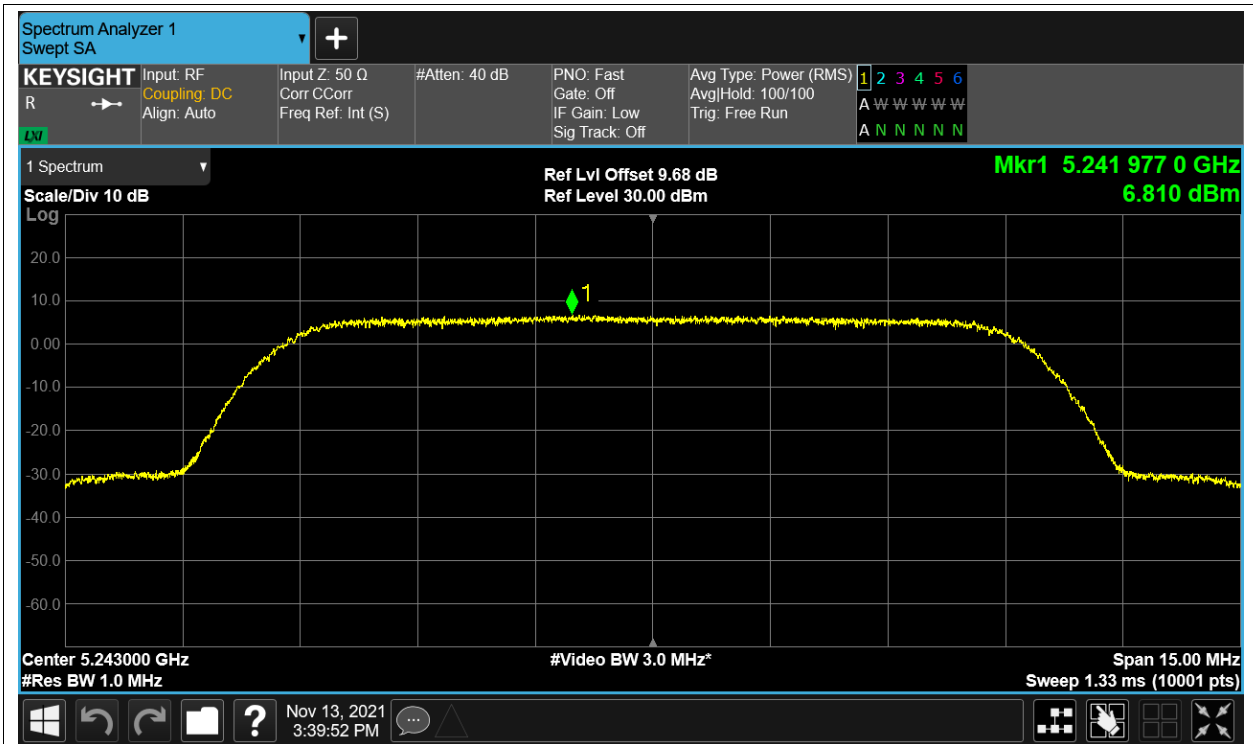

PSD NVNT 5.2G-1.4M-16QAM 5201MHz Ant2

PSD NVNT 5.2G-1.4M-16QAM 5246MHz Ant1

PSD NVNT 5.2G-1.4M-16QAM 5246MHz Ant2

PSD NVNT 5.2G-1.4M-QPSK 5154MHz Ant1

PSD NVNT 5.2G-1.4M-QPSK 5154MHz Ant2

PSD NVNT 5.2G-1.4M-QPSK 5201MHz Ant1

PSD NVNT 5.2G-1.4M-QPSK 5201MHz Ant2

PSD NVNT 5.2G-1.4M-QPSK 5246MHz Ant1

PSD NVNT 5.2G-1.4M-QPSK 5246MHz Ant2

PSD NVNT 5.2G-10M-16QAM 5157MHz Ant1

PSD NVNT 5.2G-10M-16QAM 5157MHz Ant2

PSD NVNT 5.2G-10M-16QAM 5201MHz Ant1

PSD NVNT 5.2G-10M-16QAM 5201MHz Ant2

PSD NVNT 5.2G-10M-16QAM 5243MHz Ant1

PSD NVNT 5.2G-10M-16QAM 5243MHz Ant2

PSD NVNT 5.2G-10M-QPSK 5157MHz Ant1

PSD NVNT 5.2G-10M-QPSK 5157MHz Ant2

PSD NVNT 5.2G-10M-QPSK 5201MHz Ant1