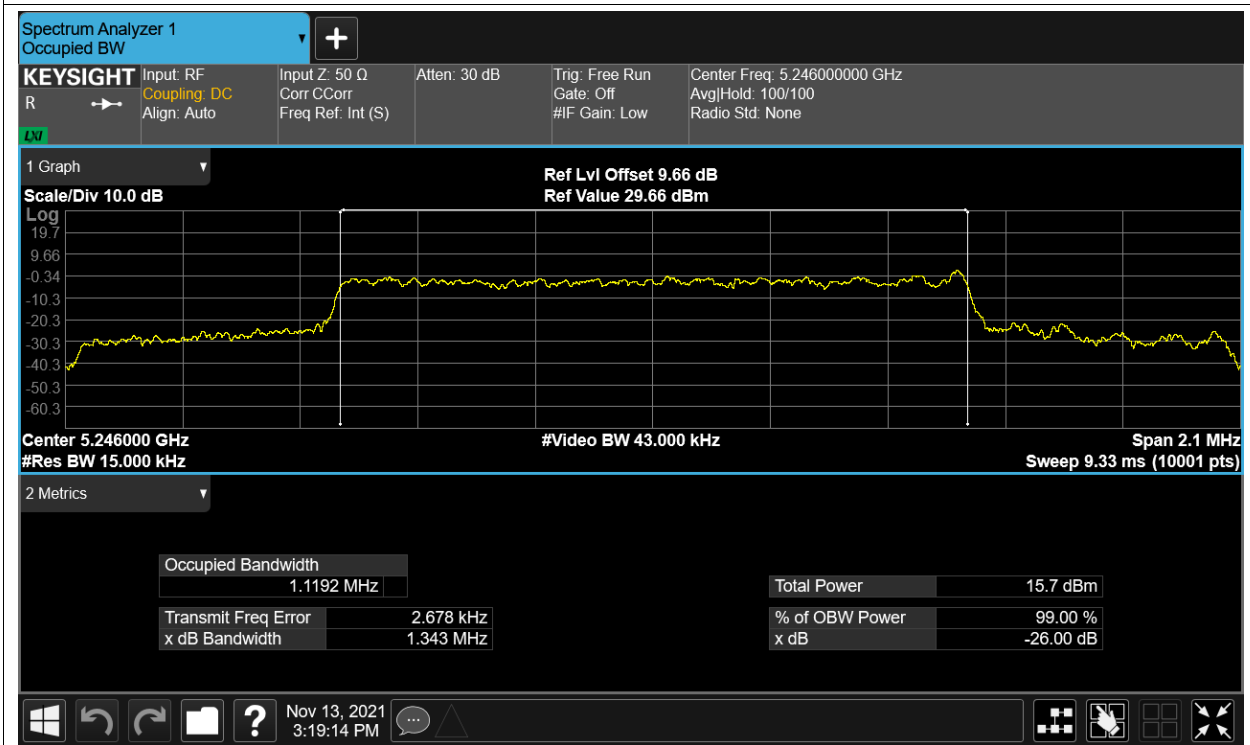

OBW NVNT 5.2G-1.4M-QPSK 5246MHz Ant2