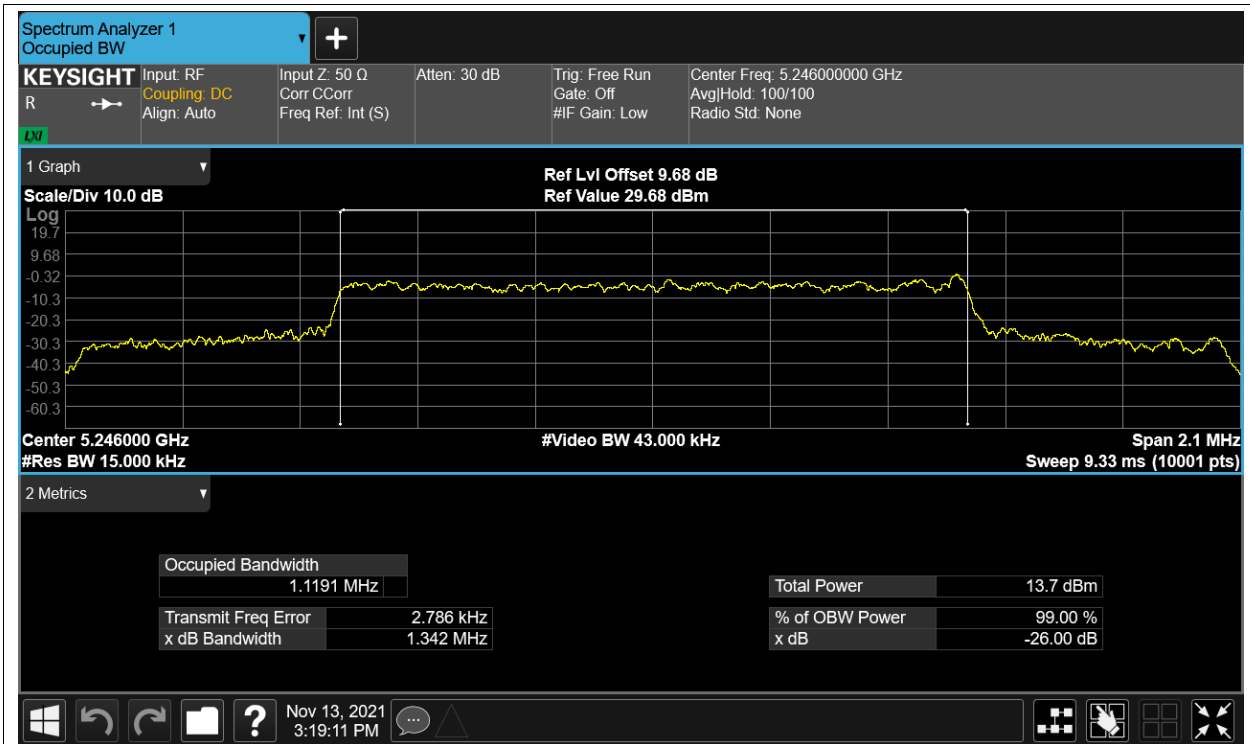

OBW NVNT 5.2G-1.4M-QPSK 5246MHz Ant1