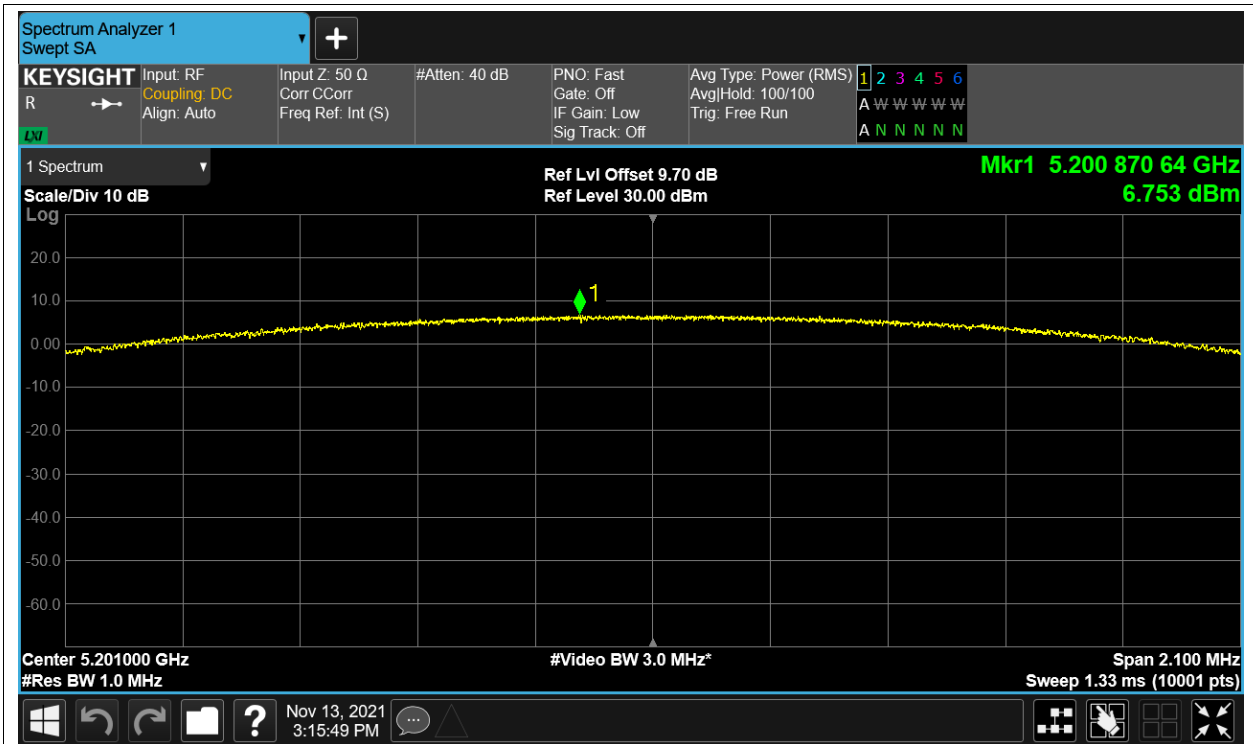

PSD NVNT 5.2G-1.4M-16QAM 5201MHz Ant2

PSD NVNT 5.2G-1.4M-16QAM 5246MHz Ant1

PSD NVNT 5.2G-1.4M-16QAM 5246MHz Ant2

PSD NVNT 5.2G-1.4M-QPSK 5154MHz Ant1

PSD NVNT 5.2G-1.4M-QPSK 5154MHz Ant2

PSD NVNT 5.2G-1.4M-QPSK 5201MHz Ant1

PSD NVNT 5.2G-1.4M-QPSK 5201MHz Ant2

PSD NVNT 5.2G-1.4M-QPSK 5246MHz Ant1

PSD NVNT 5.2G-1.4M-QPSK 5246MHz Ant2

PSD NVNT 5.2G-10M-16QAM 5157MHz Ant1

PSD NVNT 5.2G-10M-16QAM 5157MHz Ant2

PSD NVNT 5.2G-10M-16QAM 5201MHz Ant1