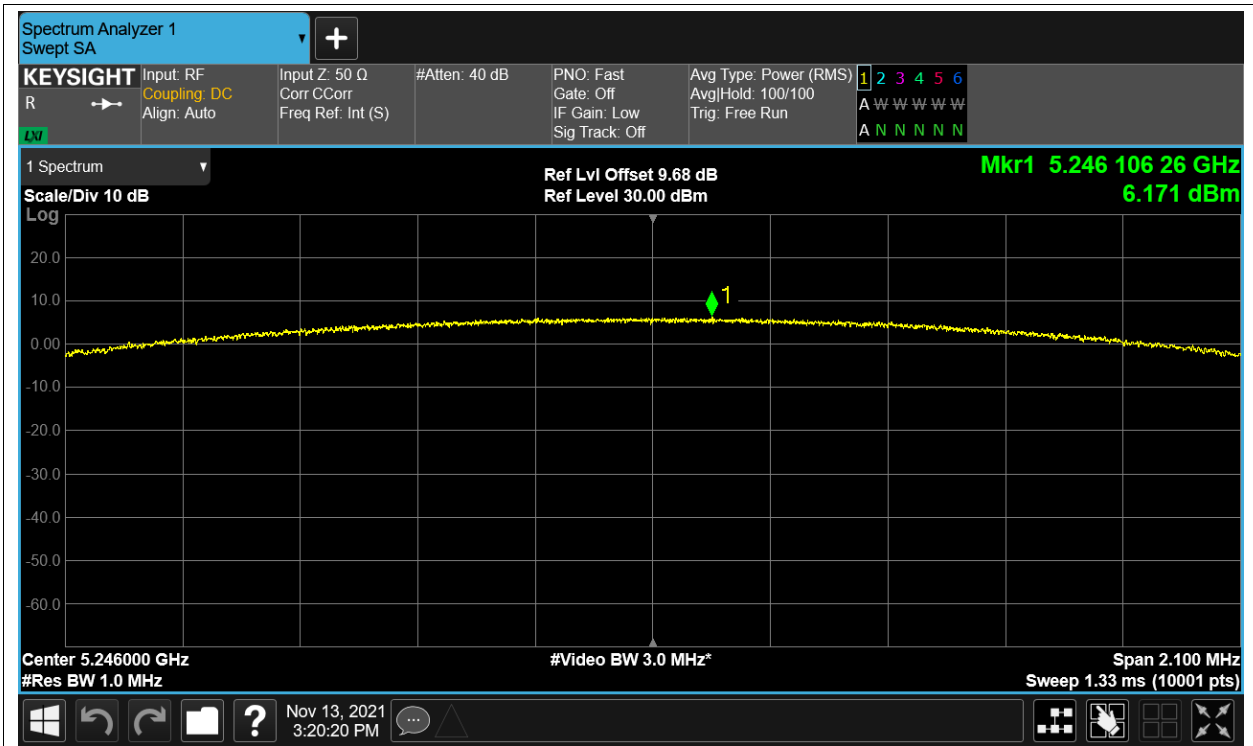

NVNT	5.2G-20M-16QAM	5201	Ant1	4.441	11	Pass
NVNT	5.2G-20M-16QAM	5201	Ant2	3.27	11	Pass
NVNT	5.2G-20M-16QAM	5201	Sum	6.905	11	Pass
NVNT	5.2G-20M-16QAM	5233	Ant1	4.376	11	Pass
NVNT	5.2G-20M-16QAM	5233	Ant2	2.208	11	Pass
NVNT	5.2G-20M-16QAM	5233	Sum	6.436	11	Pass
NVNT	5.2G-20M-QPSK	5167	Ant1	-3.608	11	Pass
NVNT	5.2G-20M-QPSK	5167	Ant2	-4.424	11	Pass
NVNT	5.2G-20M-QPSK	5167	Sum	-0.987	11	Pass
NVNT	5.2G-20M-QPSK	5201	Ant1	4.277	11	Pass
NVNT	5.2G-20M-QPSK	5201	Ant2	2.237	11	Pass
NVNT	5.2G-20M-QPSK	5201	Sum	6.386	11	Pass
NVNT	5.2G-20M-QPSK	5233	Ant1	4.561	11	Pass
NVNT	5.2G-20M-QPSK	5233	Ant2	2.137	11	Pass
NVNT	5.2G-20M-QPSK	5233	Sum	6.526	11	Pass

PSD NVNT 5.2G-1.4M-16QAM 5201MHz Ant2

PSD NVNT 5.2G-1.4M-16QAM 5246MHz Ant1

PSD NVNT 5.2G-1.4M-16QAM 5246MHz Ant2

PSD NVNT 5.2G-1.4M-QPSK 5154MHz Ant1

PSD NVNT 5.2G-1.4M-QPSK 5154MHz Ant2

PSD NVNT 5.2G-1.4M-QPSK 5201MHz Ant1