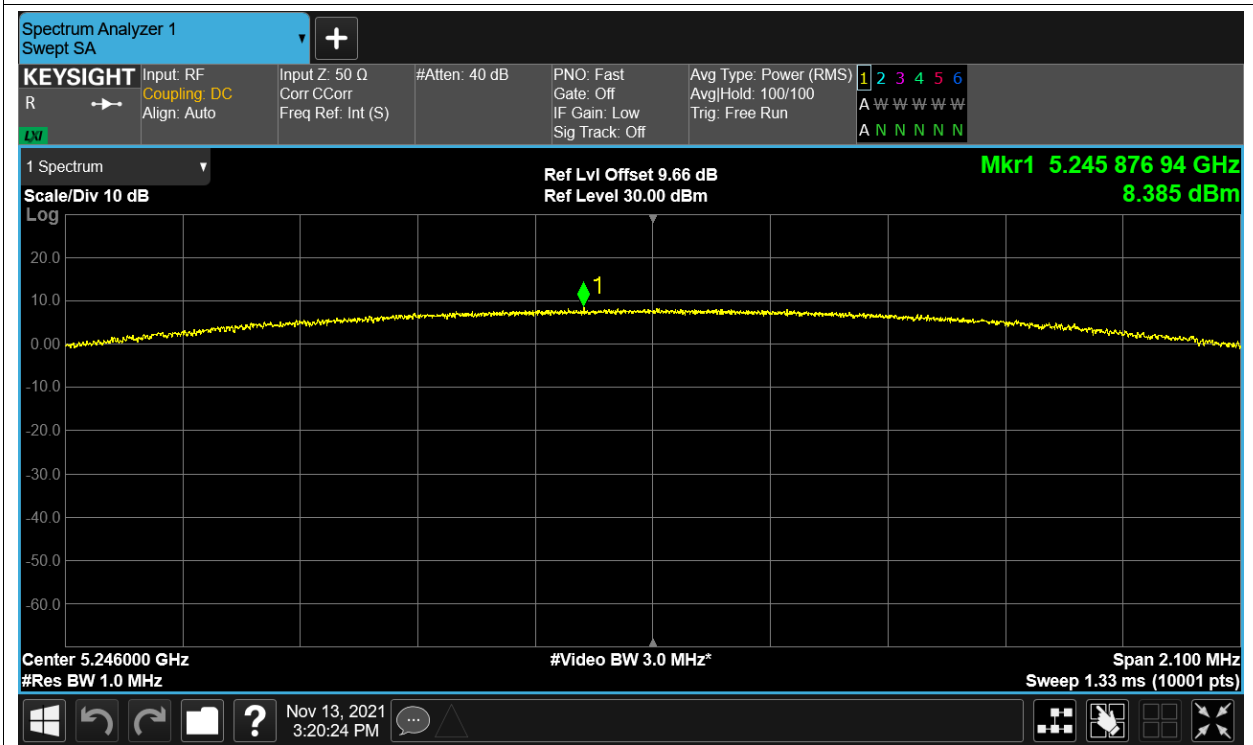

NVNT	5.2G-20M-16QAM	5201	Ant1	4.441	11	Pass
NVNT	5.2G-20M-16QAM	5201	Ant2	3.27	11	Pass
NVNT	5.2G-20M-16QAM	5201	Sum	6.905	11	Pass
NVNT	5.2G-20M-16QAM	5233	Ant1	4.376	11	Pass
NVNT	5.2G-20M-16QAM	5233	Ant2	2.208	11	Pass
NVNT	5.2G-20M-16QAM	5233	Sum	6.436	11	Pass
NVNT	5.2G-20M-QPSK	5167	Ant1	-3.608	11	Pass
NVNT	5.2G-20M-QPSK	5167	Ant2	-4.424	11	Pass
NVNT	5.2G-20M-QPSK	5167	Sum	-0.987	11	Pass
NVNT	5.2G-20M-QPSK	5201	Ant1	4.277	11	Pass
NVNT	5.2G-20M-QPSK	5201	Ant2	2.237	11	Pass
NVNT	5.2G-20M-QPSK	5201	Sum	6.386	11	Pass
NVNT	5.2G-20M-QPSK	5233	Ant1	4.561	11	Pass
NVNT	5.2G-20M-QPSK	5233	Ant2	2.137	11	Pass
NVNT	5.2G-20M-QPSK	5233	Sum	6.526	11	Pass

PSD NVNT 5.2G-1.4M-16QAM 5201MHz Ant2

PSD NVNT 5.2G-1.4M-16QAM 5246MHz Ant1

PSD NVNT 5.2G-1.4M-16QAM 5246MHz Ant2

PSD NVNT 5.2G-1.4M-QPSK 5154MHz Ant1

PSD NVNT 5.2G-1.4M-QPSK 5154MHz Ant2

PSD NVNT 5.2G-1.4M-QPSK 5201MHz Ant1