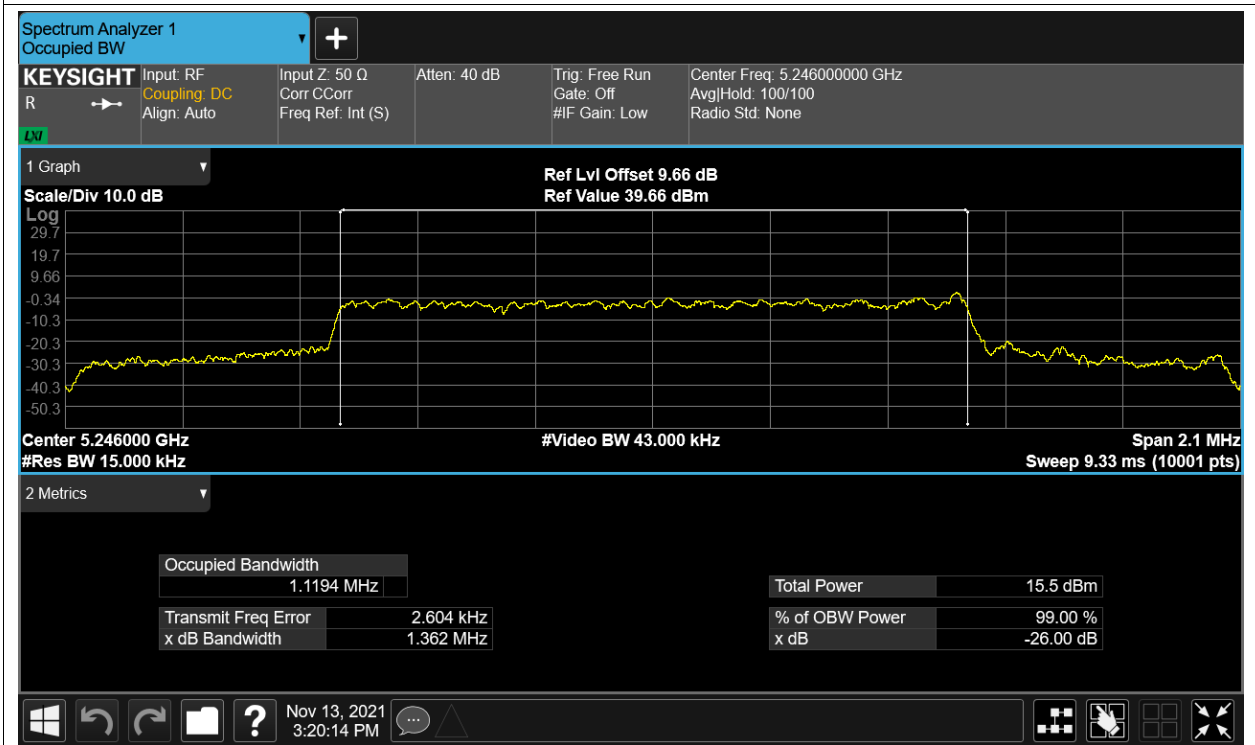

OBW NVNT 5.2G-1.4M-16QAM 5201MHz Ant2

OBW NVNT 5.2G-1.4M-16QAM 5246MHz Ant1

OBW NVNT 5.2G-1.4M-16QAM 5246MHz Ant2

OBW NVNT 5.2G-1.4M-QPSK 5154MHz Ant1

OBW NVNT 5.2G-1.4M-QPSK 5154MHz Ant2

OBW NVNT 5.2G-1.4M-QPSK 5201MHz Ant1