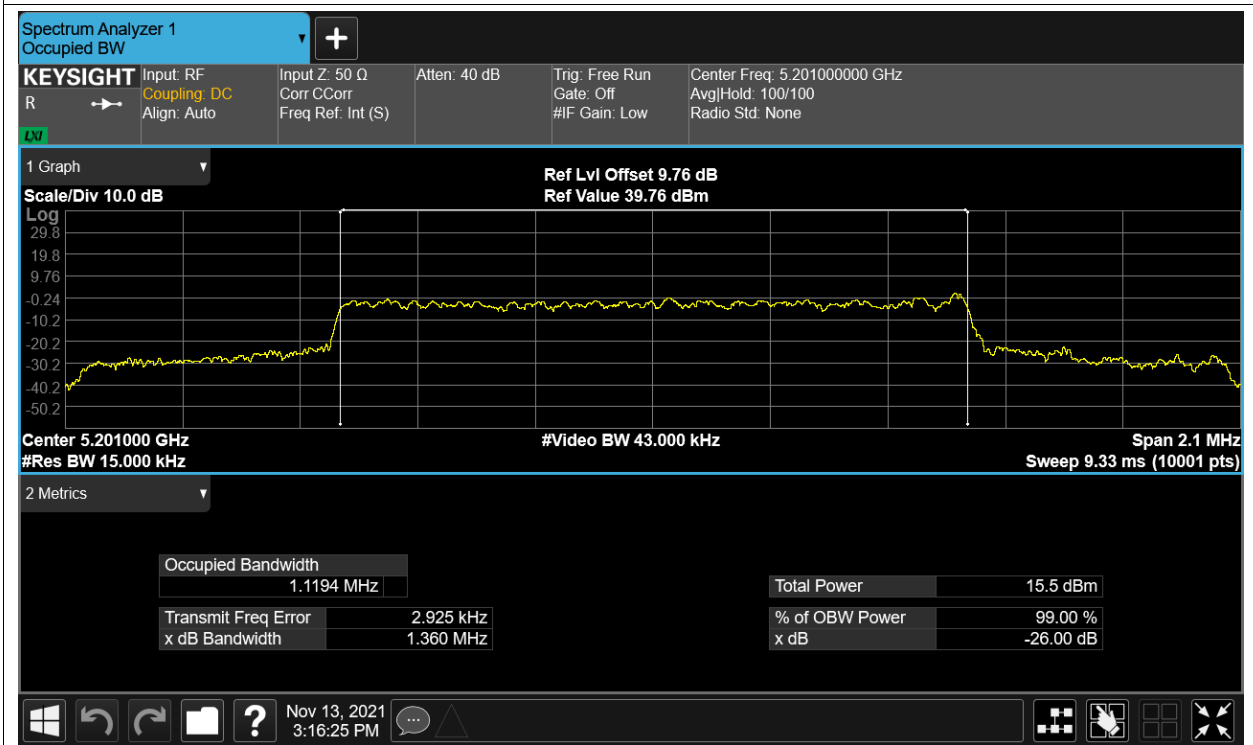

OBW NVNT 5.2G-1.4M-16QAM 5201MHz Ant2

OBW NVNT 5.2G-1.4M-16QAM 5246MHz Ant1

OBW NVNT 5.2G-1.4M-16QAM 5246MHz Ant2

OBW NVNT 5.2G-1.4M-QPSK 5154MHz Ant1

OBW NVNT 5.2G-1.4M-QPSK 5154MHz Ant2

OBW NVNT 5.2G-1.4M-QPSK 5201MHz Ant1