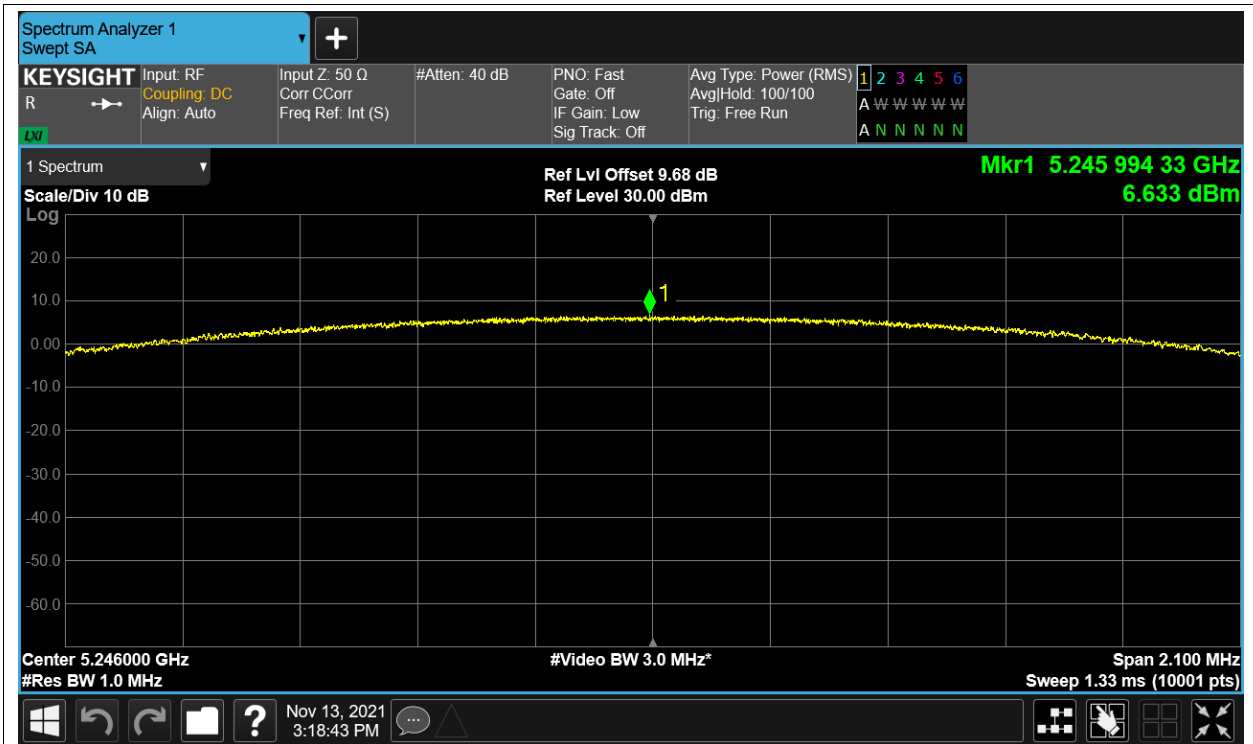

PSD NVNT 5.2G-1.4M-16QAM 5201MHz Ant2

PSD NVNT 5.2G-1.4M-16QAM 5246MHz Ant1

PSD NVNT 5.2G-1.4M-16QAM 5246MHz Ant2

PSD NVNT 5.2G-1.4M-QPSK 5154MHz Ant1

PSD NVNT 5.2G-1.4M-QPSK 5154MHz Ant2

PSD NVNT 5.2G-1.4M-QPSK 5201MHz Ant1

PSD NVNT 5.2G-1.4M-QPSK 5201MHz Ant2

PSD NVNT 5.2G-1.4M-QPSK 5246MHz Ant1

PSD NVNT 5.2G-1.4M-QPSK 5246MHz Ant2

PSD NVNT 5.2G-10M-16QAM 5157MHz Ant1

PSD NVNT 5.2G-10M-16QAM 5157MHz Ant2

PSD NVNT 5.2G-10M-16QAM 5201MHz Ant1