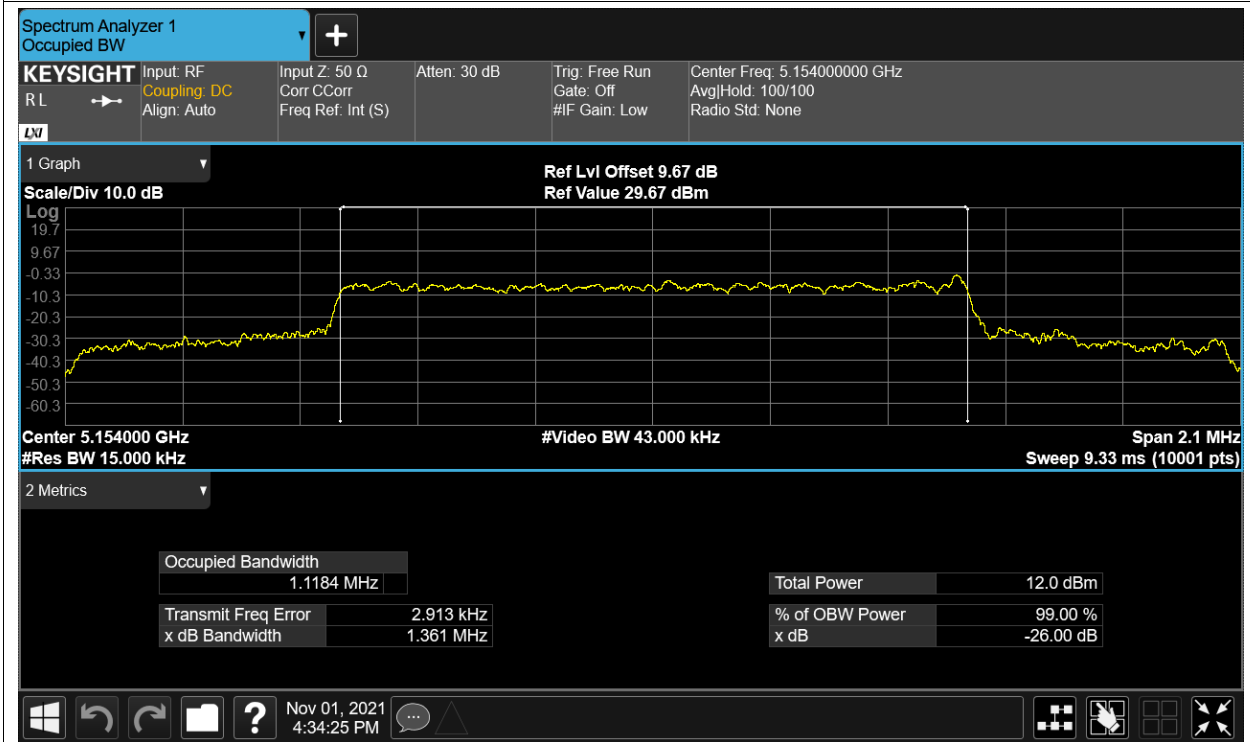

OBW NVNT 5.2G-1.4M-16QAM 5201MHz Ant2

OBW NVNT 5.2G-1.4M-16QAM 5246MHz Ant1

OBW NVNT 5.2G-1.4M-16QAM 5246MHz Ant2

OBW NVNT 5.2G-1.4M-QPSK 5154MHz Ant1

OBW NVNT 5.2G-1.4M-QPSK 5154MHz Ant2

OBW NVNT 5.2G-1.4M-QPSK 5201MHz Ant1