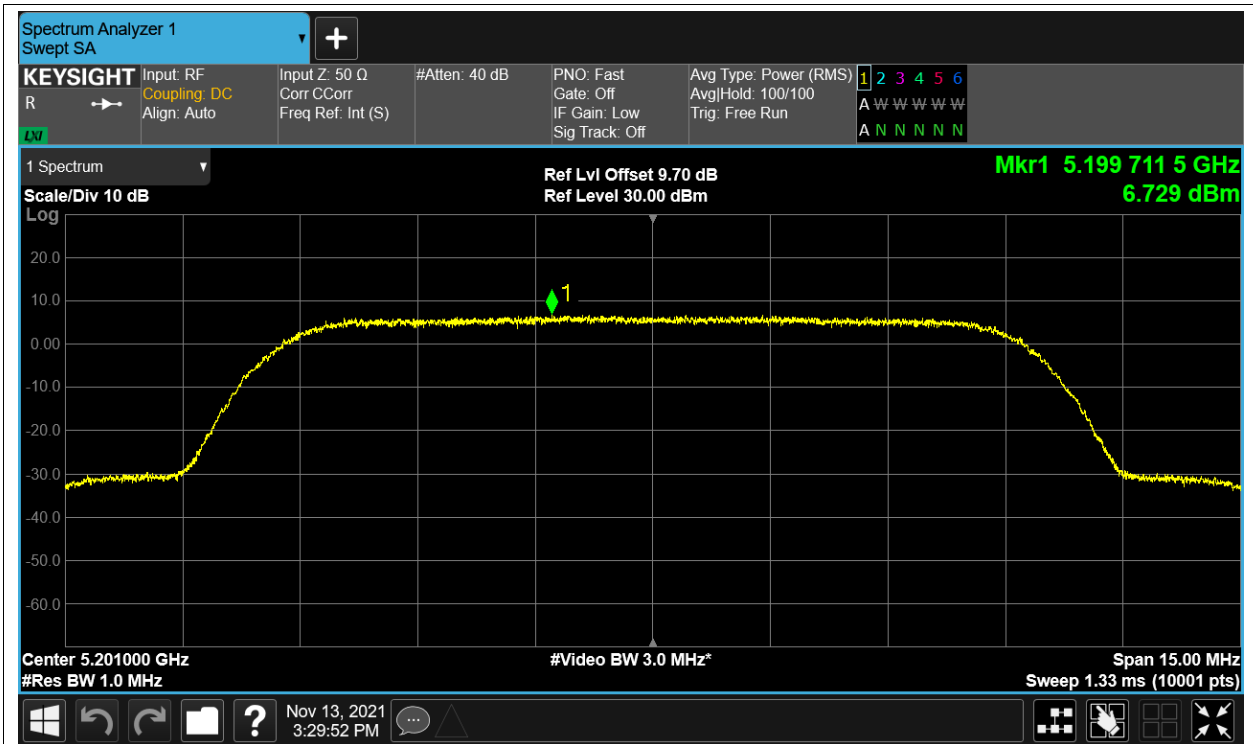

PSD NVNT 5.2G-1.4M-16QAM 5201MHz Ant2

PSD NVNT 5.2G-1.4M-16QAM 5246MHz Ant1

PSD NVNT 5.2G-1.4M-16QAM 5246MHz Ant2

PSD NVNT 5.2G-1.4M-QPSK 5154MHz Ant1

PSD NVNT 5.2G-1.4M-QPSK 5154MHz Ant2

PSD NVNT 5.2G-1.4M-QPSK 5201MHz Ant1

PSD NVNT 5.2G-1.4M-QPSK 5201MHz Ant2

PSD NVNT 5.2G-1.4M-QPSK 5246MHz Ant1

PSD NVNT 5.2G-1.4M-QPSK 5246MHz Ant2

PSD NVNT 5.2G-10M-16QAM 5157MHz Ant1

PSD NVNT 5.2G-10M-16QAM 5157MHz Ant2

PSD NVNT 5.2G-10M-16QAM 5201MHz Ant1

PSD NVNT 5.2G-10M-16QAM 5201MHz Ant2

PSD NVNT 5.2G-10M-16QAM 5243MHz Ant1

PSD NVNT 5.2G-10M-16QAM 5243MHz Ant2

PSD NVNT 5.2G-10M-QPSK 5157MHz Ant1

PSD NVNT 5.2G-10M-QPSK 5157MHz Ant2

PSD NVNT 5.2G-10M-QPSK 5201MHz Ant1