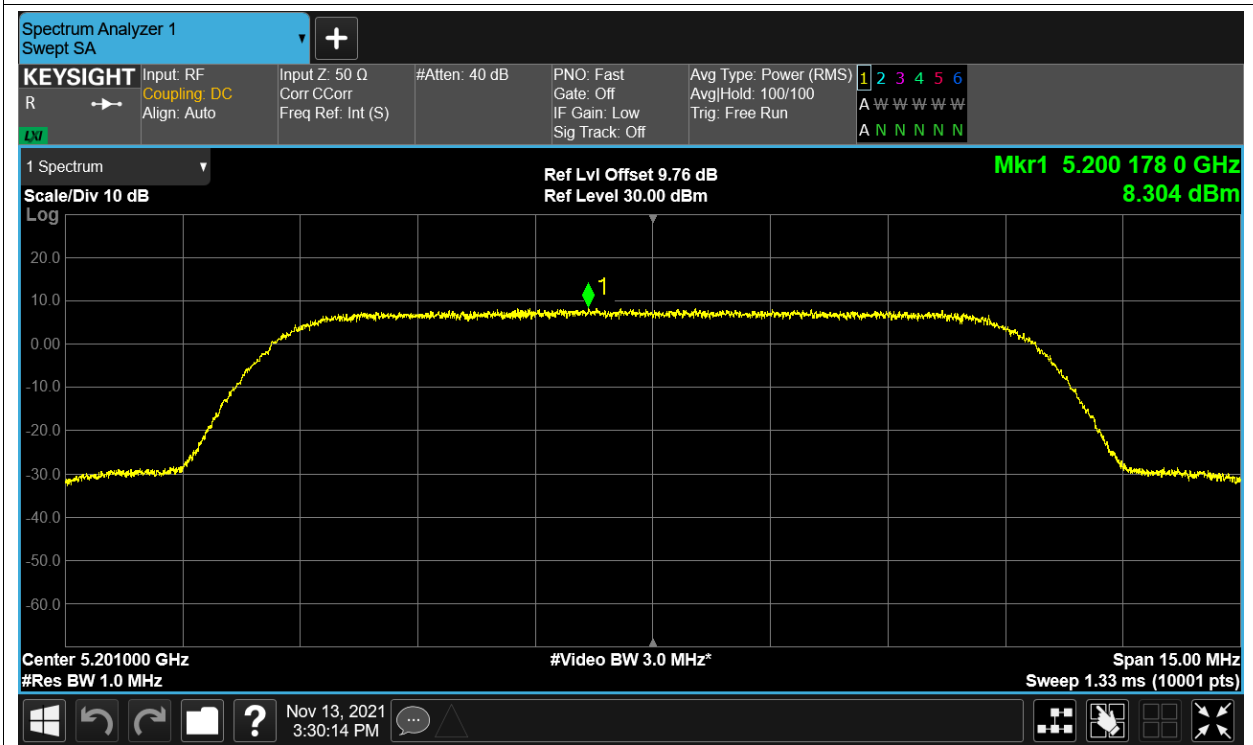

PSD NVNT 5.2G-1.4M-16QAM 5201MHz Ant2

PSD NVNT 5.2G-1.4M-16QAM 5246MHz Ant1

PSD NVNT 5.2G-1.4M-16QAM 5246MHz Ant2

PSD NVNT 5.2G-1.4M-QPSK 5154MHz Ant1

PSD NVNT 5.2G-1.4M-QPSK 5154MHz Ant2

PSD NVNT 5.2G-1.4M-QPSK 5201MHz Ant1

PSD NVNT 5.2G-1.4M-QPSK 5201MHz Ant2

PSD NVNT 5.2G-1.4M-QPSK 5246MHz Ant1

PSD NVNT 5.2G-1.4M-QPSK 5246MHz Ant2

PSD NVNT 5.2G-10M-16QAM 5157MHz Ant1

PSD NVNT 5.2G-10M-16QAM 5157MHz Ant2

PSD NVNT 5.2G-10M-16QAM 5201MHz Ant1

PSD NVNT 5.2G-10M-16QAM 5201MHz Ant2

PSD NVNT 5.2G-10M-16QAM 5243MHz Ant1

PSD NVNT 5.2G-10M-16QAM 5243MHz Ant2

PSD NVNT 5.2G-10M-QPSK 5157MHz Ant1

PSD NVNT 5.2G-10M-QPSK 5157MHz Ant2

PSD NVNT 5.2G-10M-QPSK 5201MHz Ant1