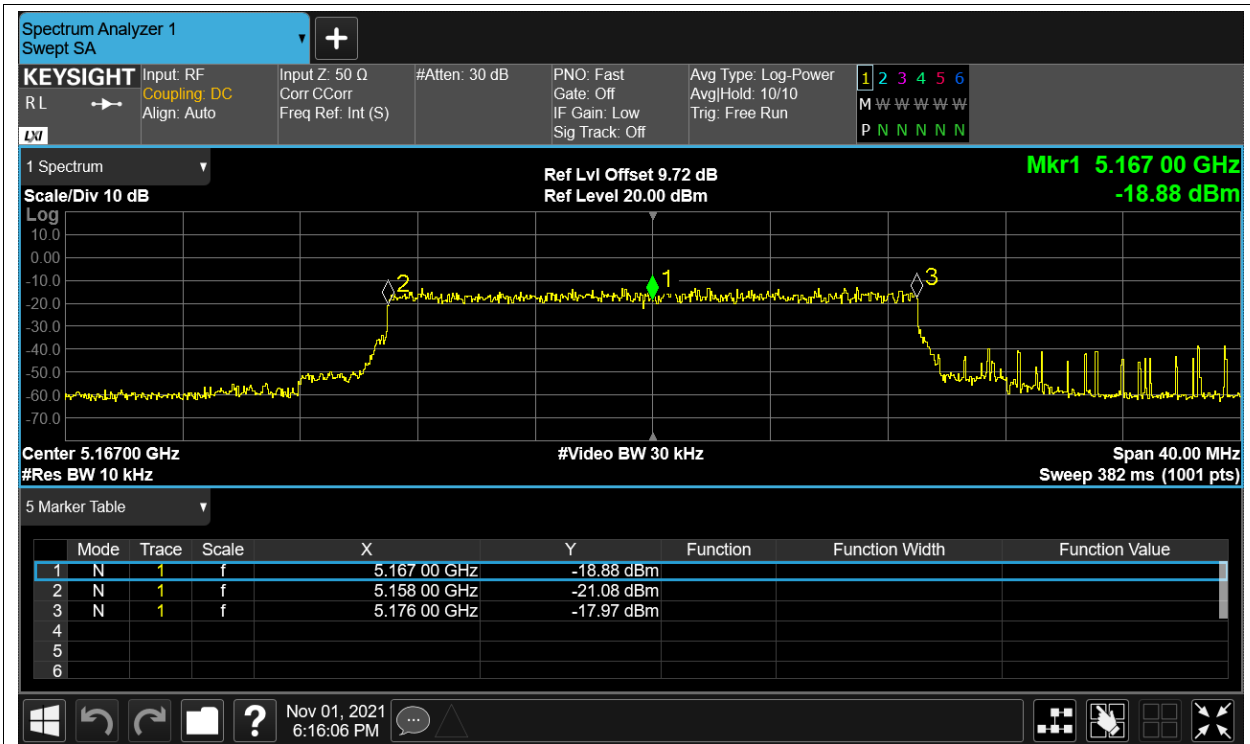

Freq. Stability HVLT 5.2G-20M-QPSK 5167MHz Sum