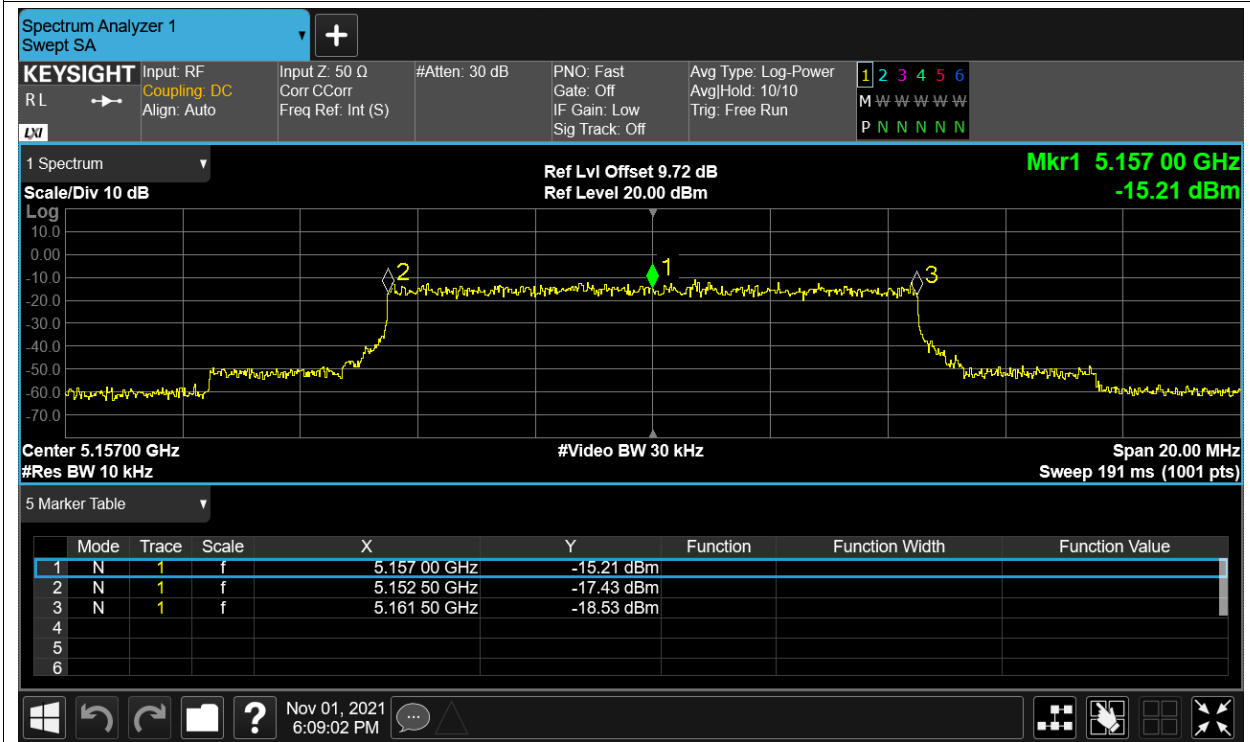

Freq. Stability NVNT 5.2G-1.4M-QPSK 5154MHz Sum

Freq. Stability HVHT 5.2G-10M-16QAM 5157MHz Sum

Freq. Stability HVLT 5.2G-10M-16QAM 5157MHz Sum

Freq. Stability LVHT 5.2G-10M-16QAM 5157MHz Sum

Freq. Stability LVLTL 5.2G-10M-16QAM 5157MHz Sum