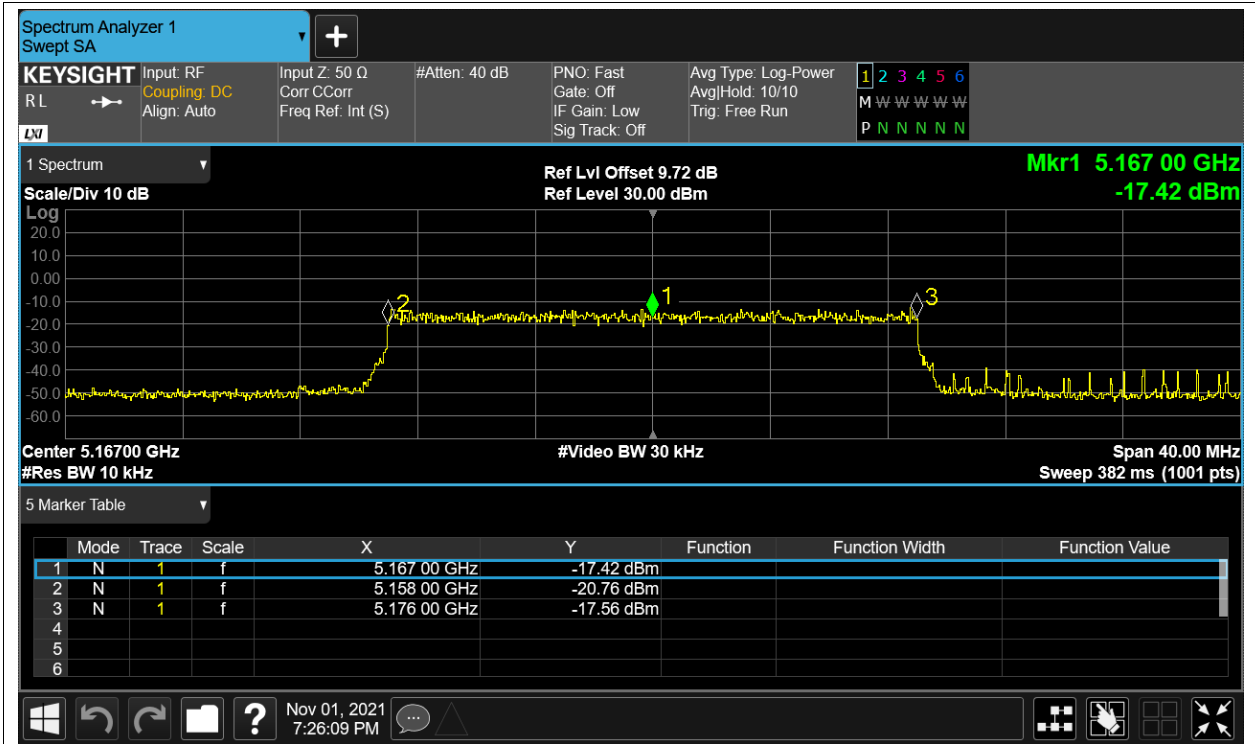

Freq. Stability NVNT 5.2G-10M-QPSK 5157MHz Sum

Freq. Stability HVHT 5.2G-20M-16QAM 5167MHz Sum

Freq. Stability HVLT 5.2G-20M-16QAM 5167MHz Sum

Freq. Stability LVHT 5.2G-20M-16QAM 5167MHz Sum

Freq. Stability LVLTLT 5.2G-20M-16QAM 5167MHz Sum

Freq. Stability NVNT 5.2G-20M-16QAM 5167MHz Sum

Freq. Stability HVHT 5.2G-20M-QPSK 5167MHz Sum

Freq. Stability HVLT 5.2G-20M-QPSK 5167MHz Sum

Freq. Stability LVHT 5.2G-20M-QPSK 5167MHz Sum

Freq. Stability LVLT 5.2G-20M-QPSK 5167MHz Sum