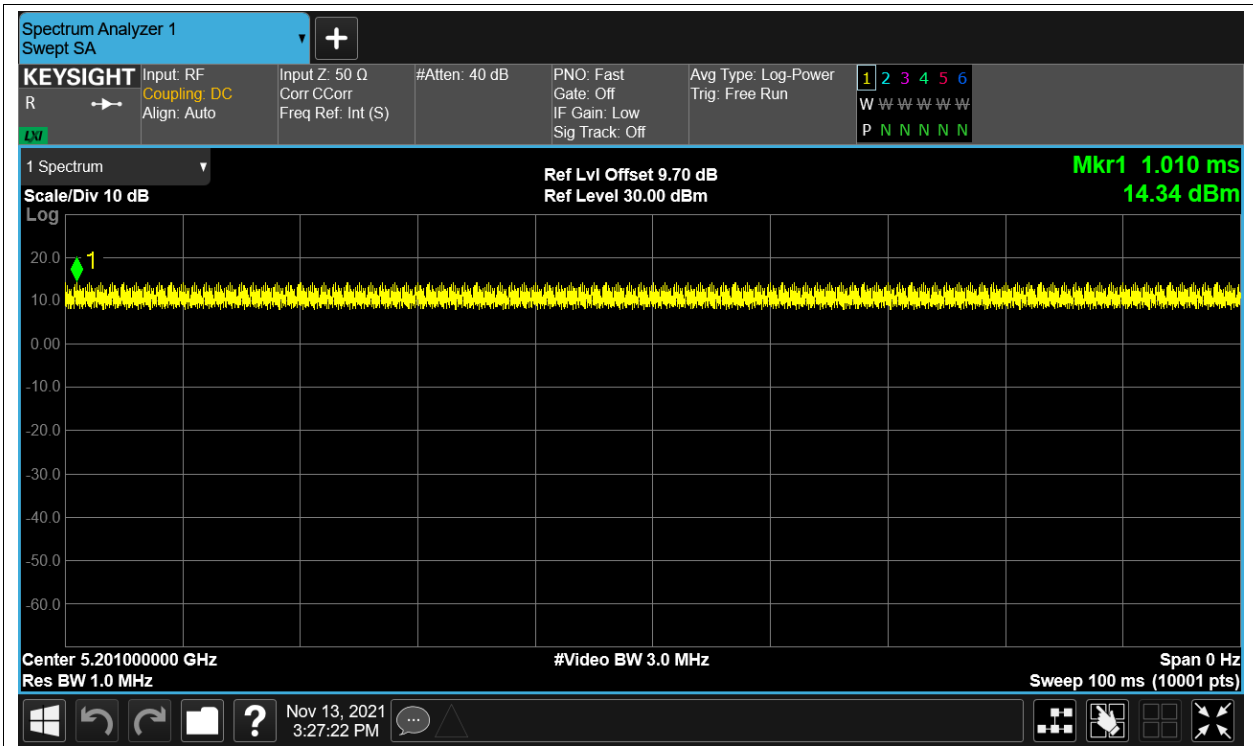

Duty Cycle NVNT 5.2G-10M-QPSK 5201MHz Sum