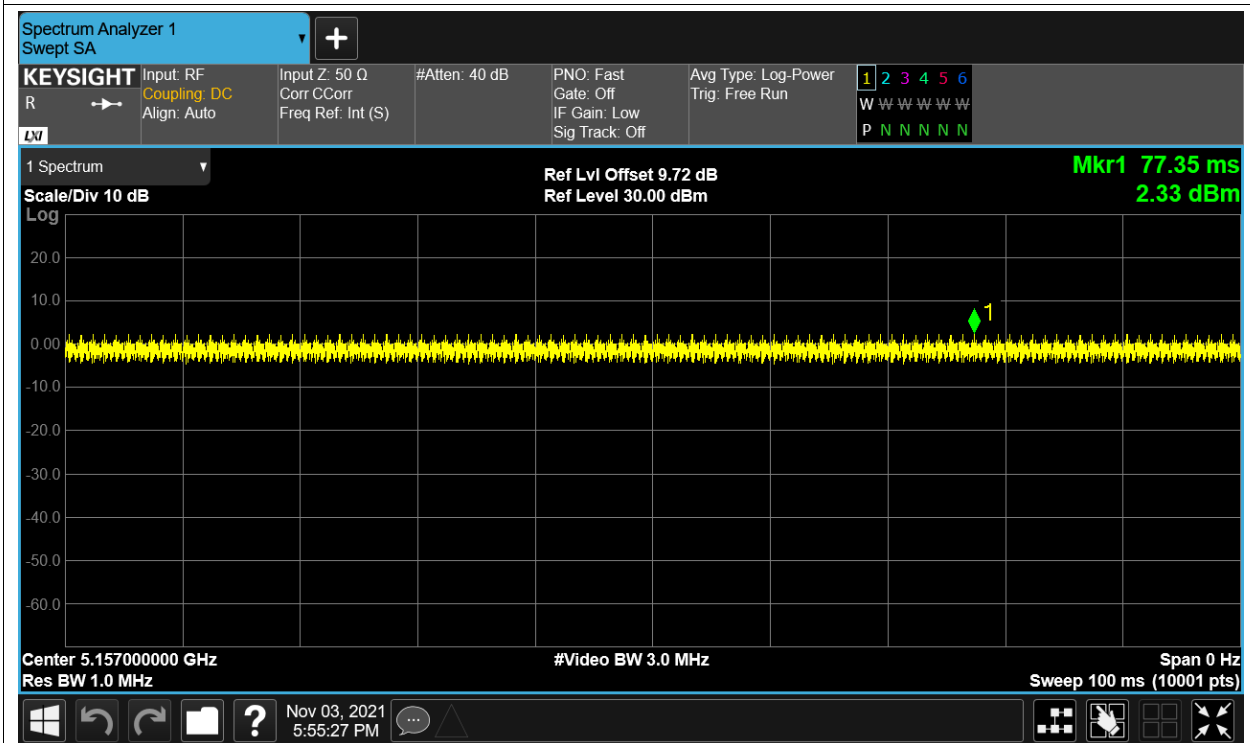

Duty Cycle NVNT 5.2G-10M-QPSK 5157MHz Sum