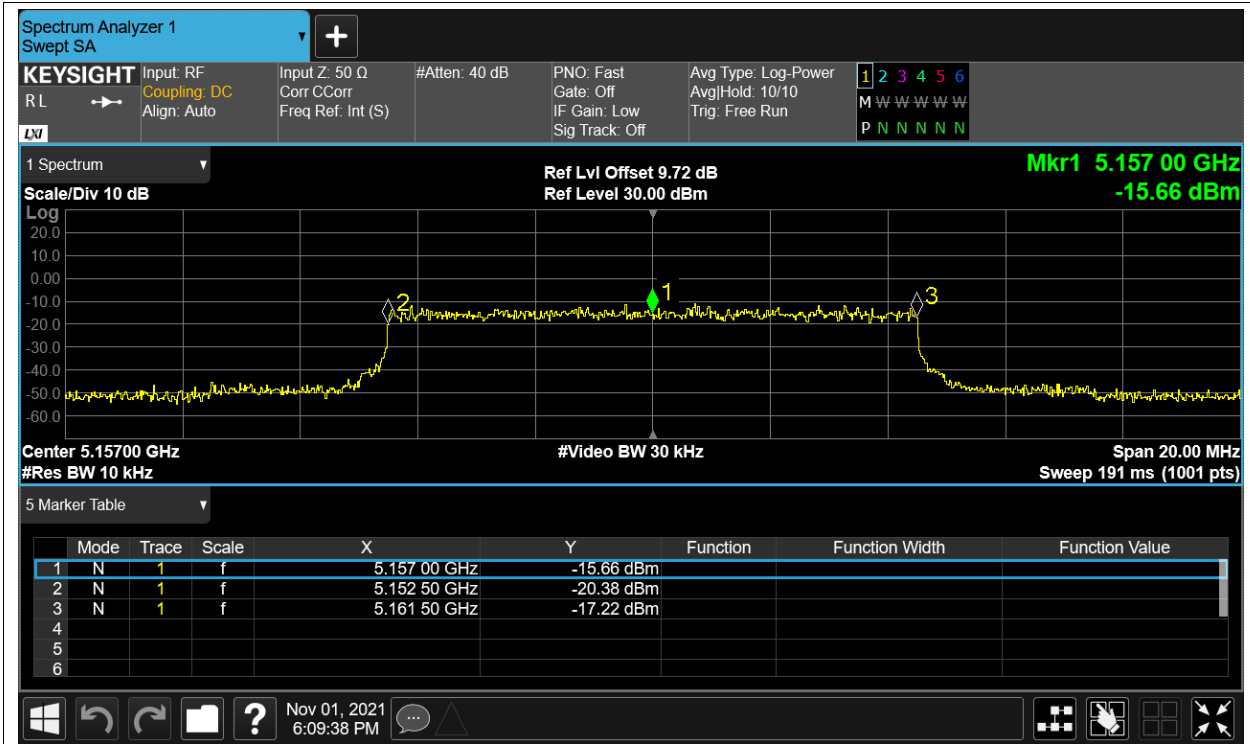

Freq. Stability HVHT 5.2G-10M-16QAM 5157MHz Sum