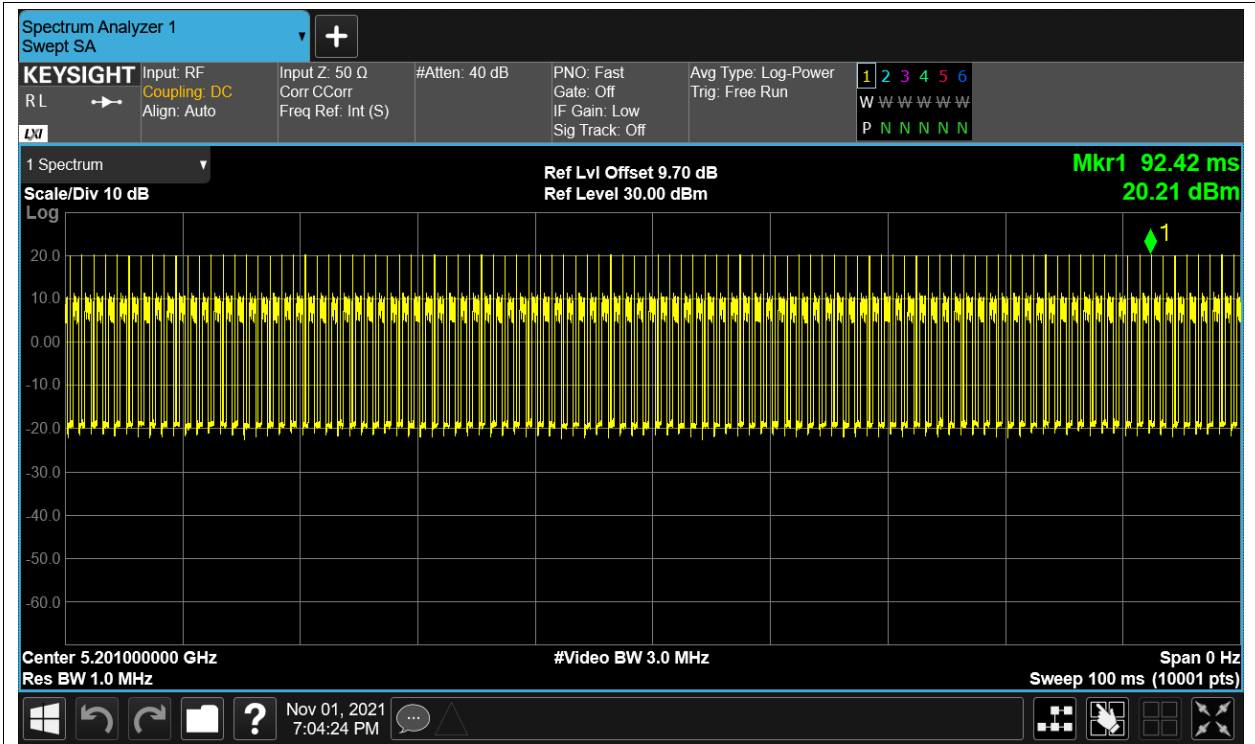

Duty Cycle NVNT 5.2G-20M-16QAM 5201MHz Sum

Duty Cycle NVNT 5.2G-20M-16QAM 5233MHz Sum

Duty Cycle NVNT 5.2G-20M-QPSK 5167MHz Sum

Duty Cycle NVNT 5.2G-20M-QPSK 5201MHz Sum

Duty Cycle NVNT 5.2G-20M-QPSK 5233MHz Sum