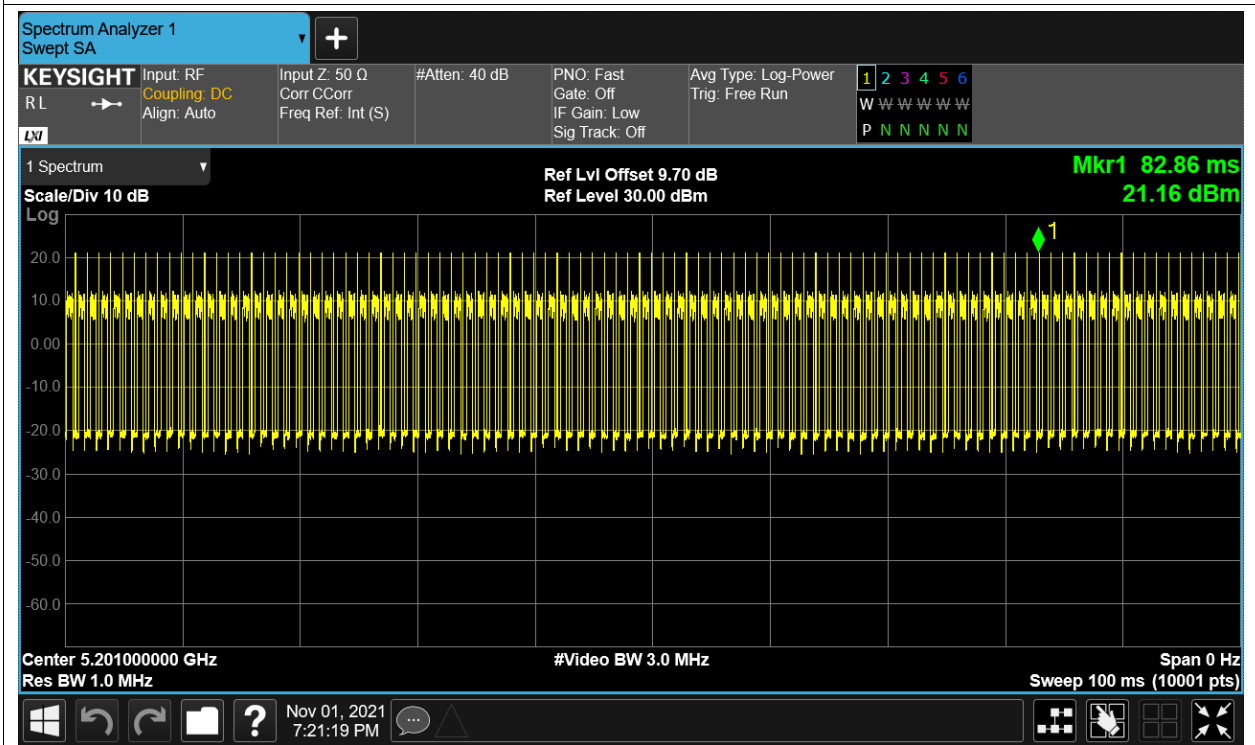

Duty Cycle NVNT 5.2G-20M-16QAM 5201MHz Sum