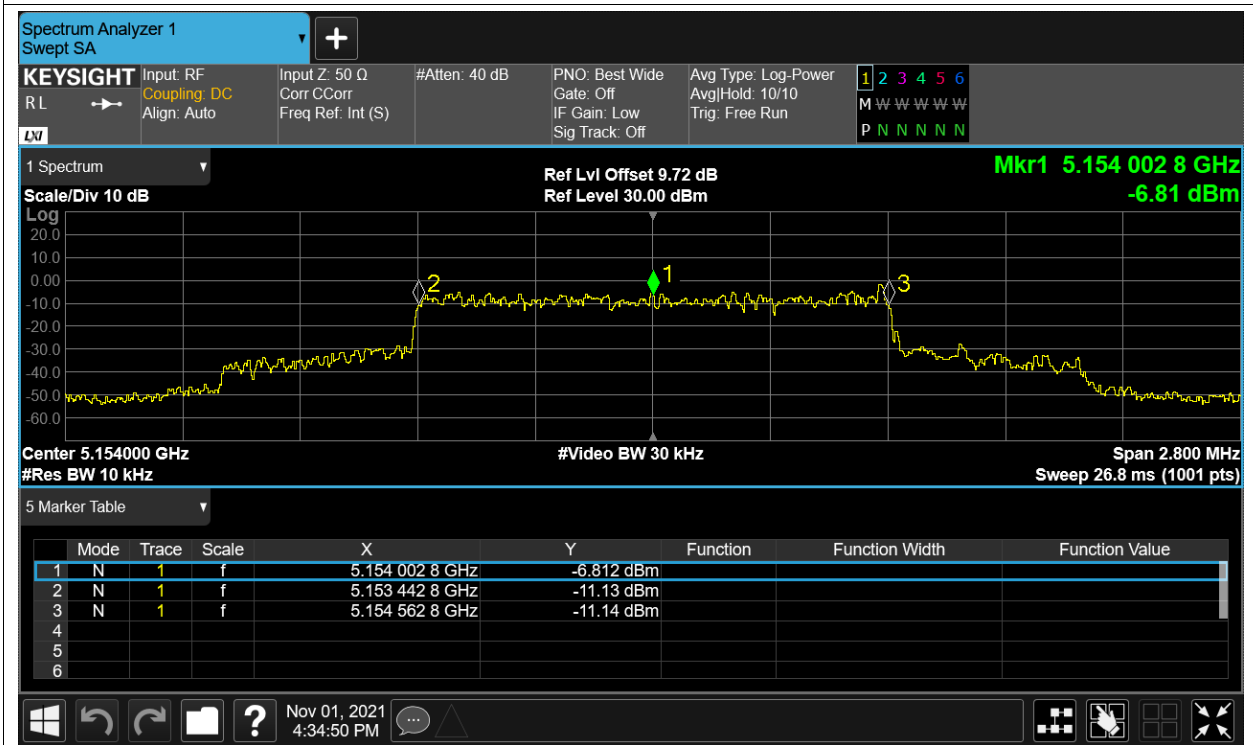

Test Graphs

Freq. Stability HVHT 5.2G-1.4M-16QAM 5154MHz Sum

Freq. Stability HVLT 5.2G-1.4M-16QAM 5154MHz Sum

Freq. Stability LVHT 5.2G-1.4M-16QAM 5154MHz Sum

Freq. Stability LVLT 5.2G-1.4M-16QAM 5154MHz Sum

Freq. Stability NVNT 5.2G-1.4M-16QAM 5154MHz Sum

Freq. Stability HVHT 5.2G-1.4M-QPSK 5154MHz Sum

Freq. Stability HVLT 5.2G-1.4M-QPSK 5154MHz Sum

Freq. Stability LVHT 5.2G-1.4M-QPSK 5154MHz Sum

Freq. Stability LVLT 5.2G-1.4M-QPSK 5154MHz Sum

Freq. Stability NVNT 5.2G-1.4M-QPSK 5154MHz Sum

Freq. Stability HVHT 5.2G-10M-16QAM 5157MHz Sum

Freq. Stability HVLT 5.2G-10M-16QAM 5157MHz Sum

Freq. Stability LVHT 5.2G-10M-16QAM 5157MHz Sum

Freq. Stability LVLTL 5.2G-10M-16QAM 5157MHz Sum