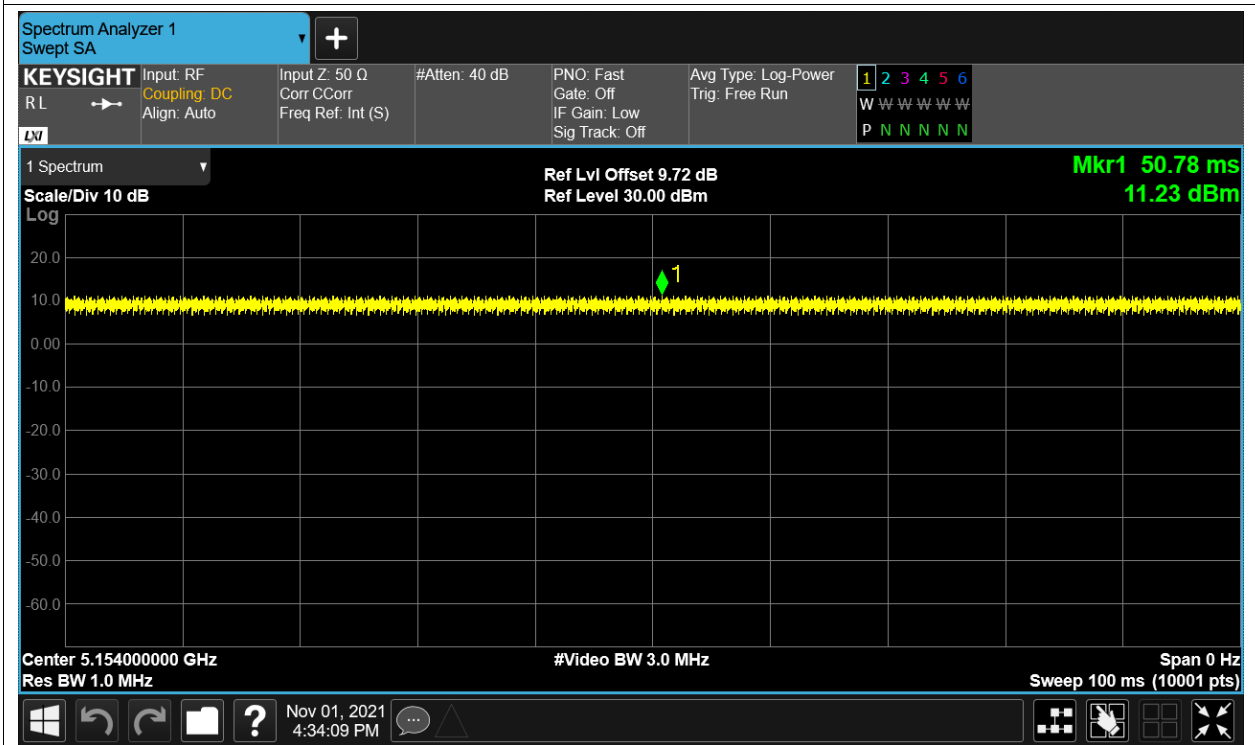

Duty Cycle NVNT 5.2G-1.4M-QPSK 5154MHz Sum