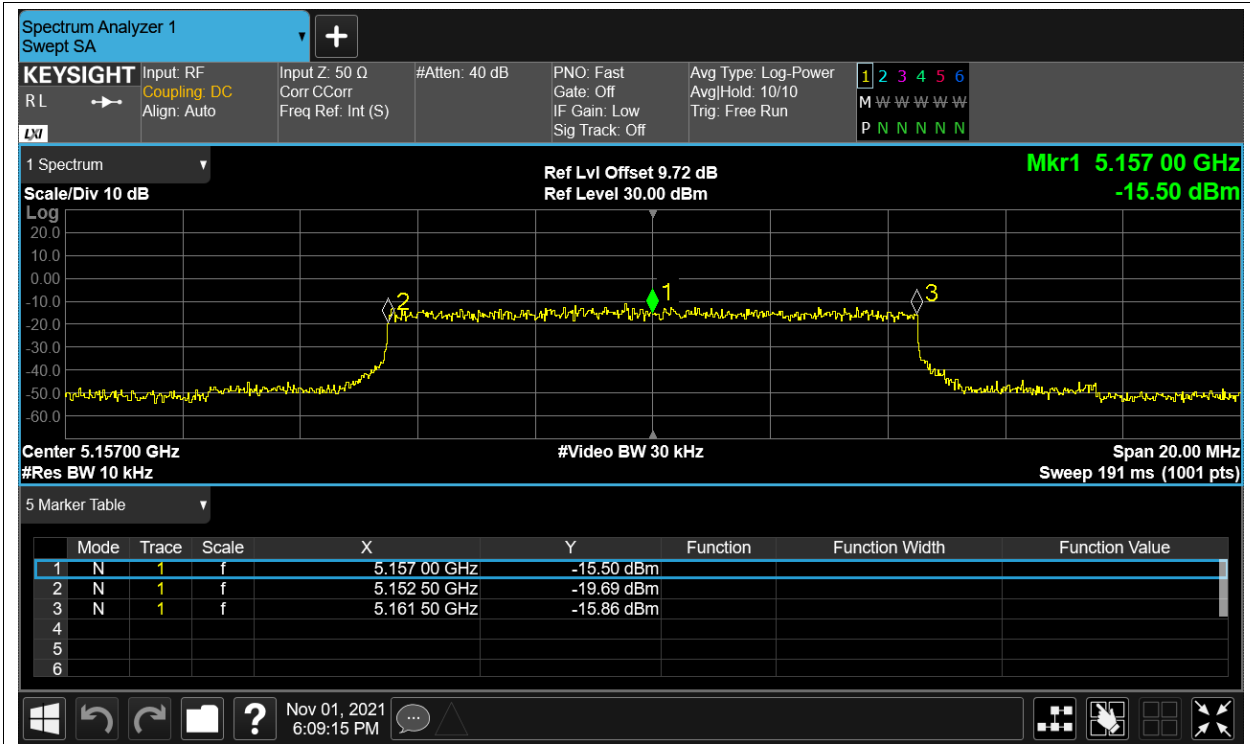

Freq. Stability NVNT 5.2G-1.4M-QPSK 5154MHz Sum

Freq. Stability HVHT 5.2G-10M-16QAM 5157MHz Sum

Freq. Stability HVLT 5.2G-10M-16QAM 5157MHz Sum

Freq. Stability LVHT 5.2G-10M-16QAM 5157MHz Sum

Freq. Stability LVLTL 5.2G-10M-16QAM 5157MHz Sum