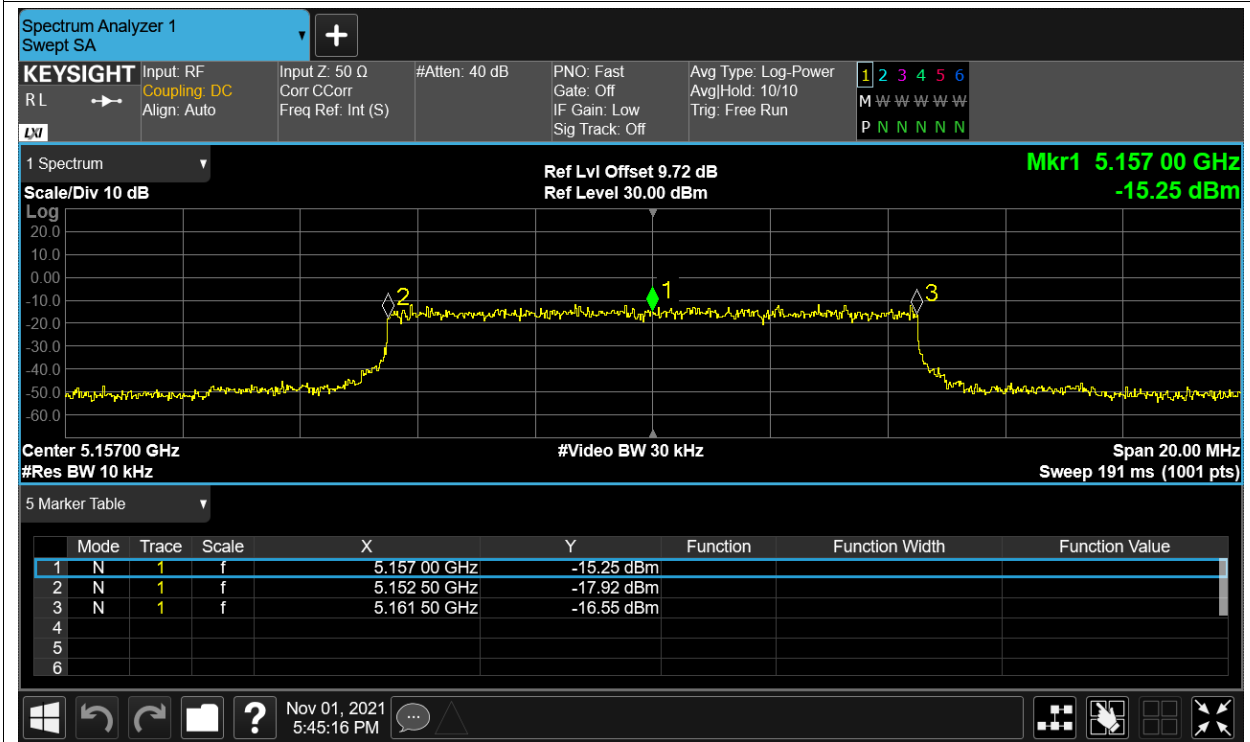

Freq. Stability NVNT 5.2G-10M-16QAM 5157MHz Sum

Freq. Stability HVHT 5.2G-10M-QPSK 5157MHz Sum

Freq. Stability HVLT 5.2G-10M-QPSK 5157MHz Sum

Freq. Stability LVHT 5.2G-10M-QPSK 5157MHz Sum

Freq. Stability LVLT 5.2G-10M-QPSK 5157MHz Sum

Freq. Stability NVNT 5.2G-10M-QPSK 5157MHz Sum

Freq. Stability HVHT 5.2G-20M-16QAM 5167MHz Sum

Freq. Stability HVLT 5.2G-20M-16QAM 5167MHz Sum

Freq. Stability LVHT 5.2G-20M-16QAM 5167MHz Sum

Freq. Stability LVLTLT 5.2G-20M-16QAM 5167MHz Sum