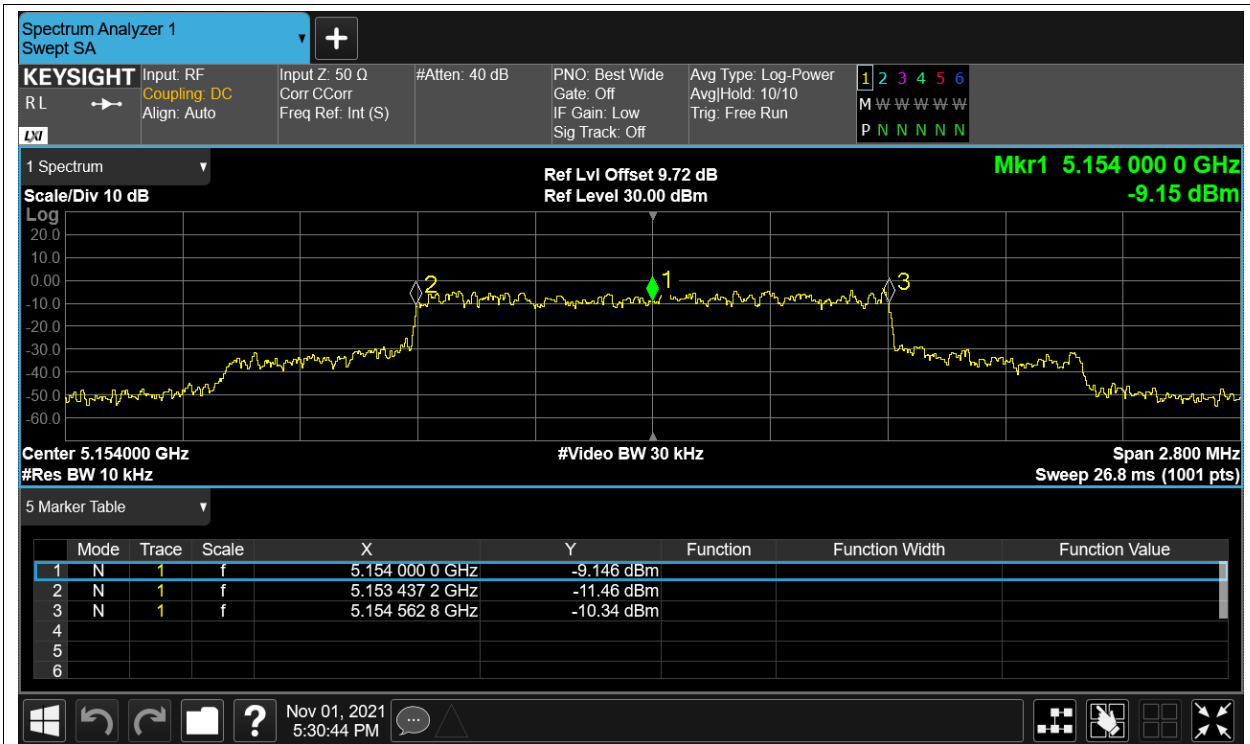

Remark: "NTNV" means Normal Temperature Normal Voltage, "LTLV" means Low Temperature Low Voltage, "LTHV" means Low Temperature High Voltage, "HTLV" means High Temperature Low Voltage, "HTHV" means High Temperature High Voltage.

Test Graphs

Freq. Stability HVHT 5.2G-1.4M-16QAM 5154MHz Sum

Freq. Stability HVLT 5.2G-1.4M-16QAM 5154MHz Sum

Freq. Stability LVHT 5.2G-1.4M-16QAM 5154MHz Sum

Freq. Stability LVLT 5.2G-1.4M-16QAM 5154MHz Sum

Freq. Stability NVNT 5.2G-1.4M-16QAM 5154MHz Sum

Freq. Stability HVHT 5.2G-1.4M-QPSK 5154MHz Sum

Freq. Stability HVLT 5.2G-1.4M-QPSK 5154MHz Sum

Freq. Stability LVHT 5.2G-1.4M-QPSK 5154MHz Sum

Freq. Stability LVLT 5.2G-1.4M-QPSK 5154MHz Sum