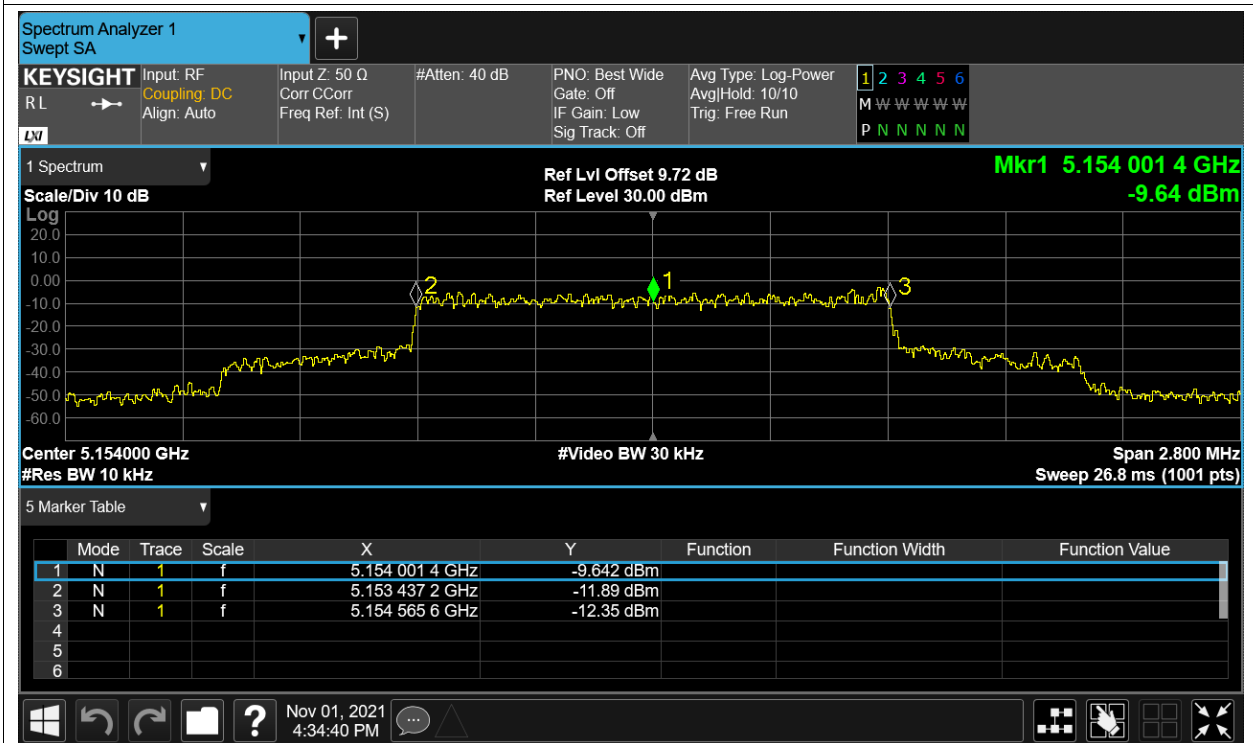

Test Graphs

Freq. Stability HVHT 5.2G-1.4M-16QAM 5154MHz Sum

Freq. Stability HVLT 5.2G-1.4M-16QAM 5154MHz Sum

Freq. Stability LVHT 5.2G-1.4M-16QAM 5154MHz Sum

Freq. Stability LVLT 5.2G-1.4M-16QAM 5154MHz Sum

Freq. Stability NVNT 5.2G-1.4M-16QAM 5154MHz Sum

Freq. Stability HVHT 5.2G-1.4M-QPSK 5154MHz Sum

Freq. Stability HVLT 5.2G-1.4M-QPSK 5154MHz Sum

Freq. Stability LVHT 5.2G-1.4M-QPSK 5154MHz Sum

Freq. Stability LVLT 5.2G-1.4M-QPSK 5154MHz Sum

Freq. Stability NVNT 5.2G-1.4M-QPSK 5154MHz Sum

Freq. Stability HVHT 5.2G-10M-16QAM 5157MHz Sum

Freq. Stability HVLT 5.2G-10M-16QAM 5157MHz Sum

Freq. Stability LVHT 5.2G-10M-16QAM 5157MHz Sum

Freq. Stability LVLTL 5.2G-10M-16QAM 5157MHz Sum