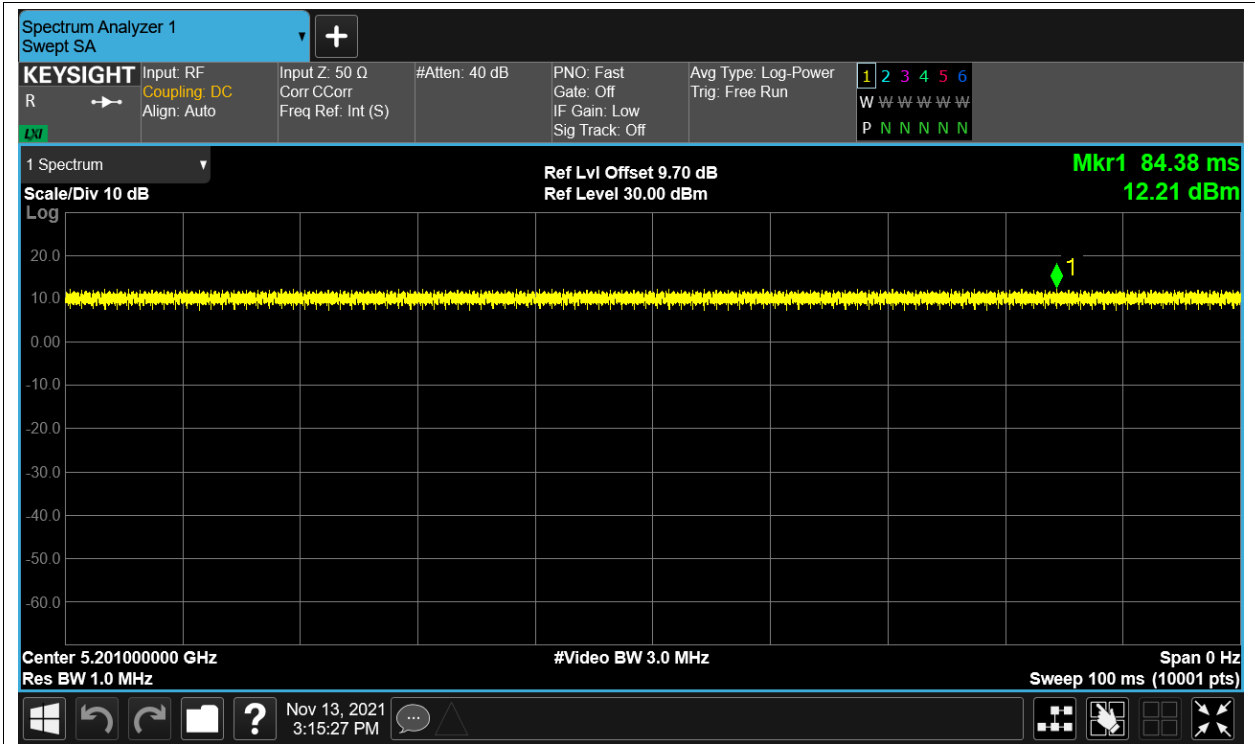

Duty Cycle NVNT 5.2G-1.4M-QPSK 5201MHz Sum