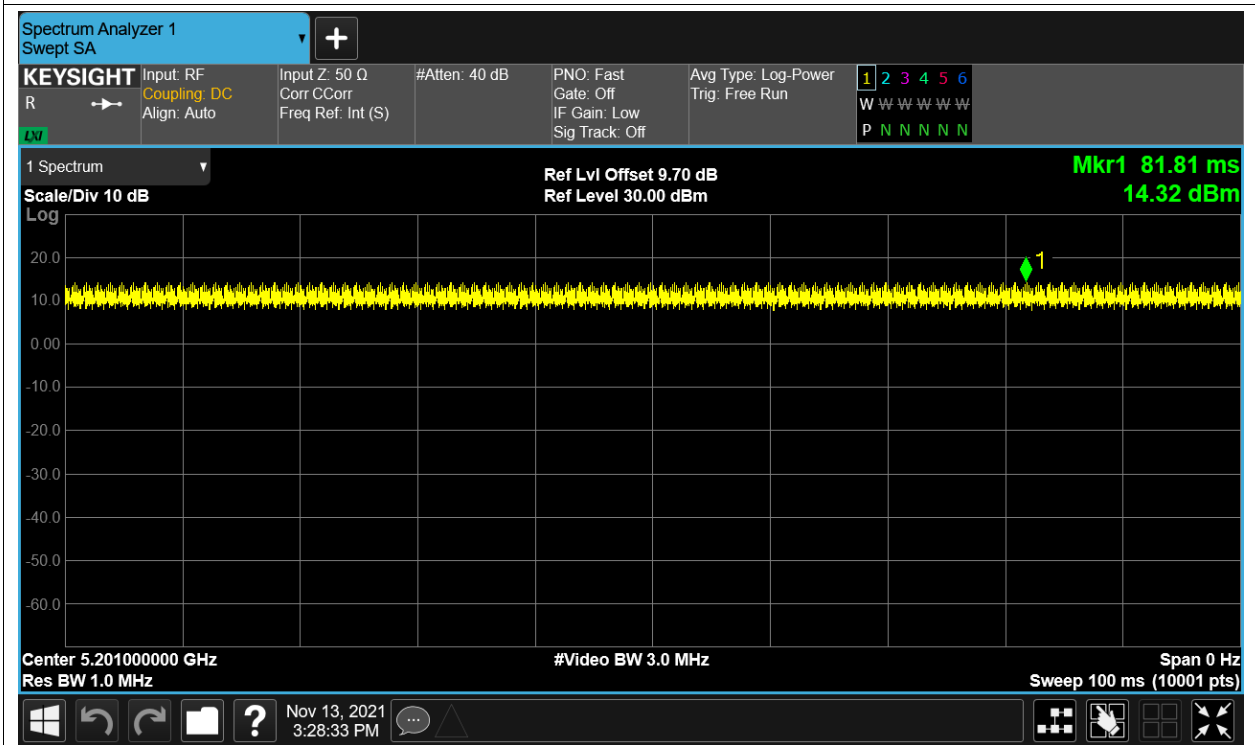

Duty Cycle NVNT 5.2G-1.4M-QPSK 5154MHz Sum

Duty Cycle NVNT 5.2G-1.4M-QPSK 5201MHz Sum

Duty Cycle NVNT 5.2G-1.4M-QPSK 5246MHz Sum

Duty Cycle NVNT 5.2G-10M-16QAM 5157MHz Sum

Duty Cycle NVNT 5.2G-10M-16QAM 5201MHz Sum