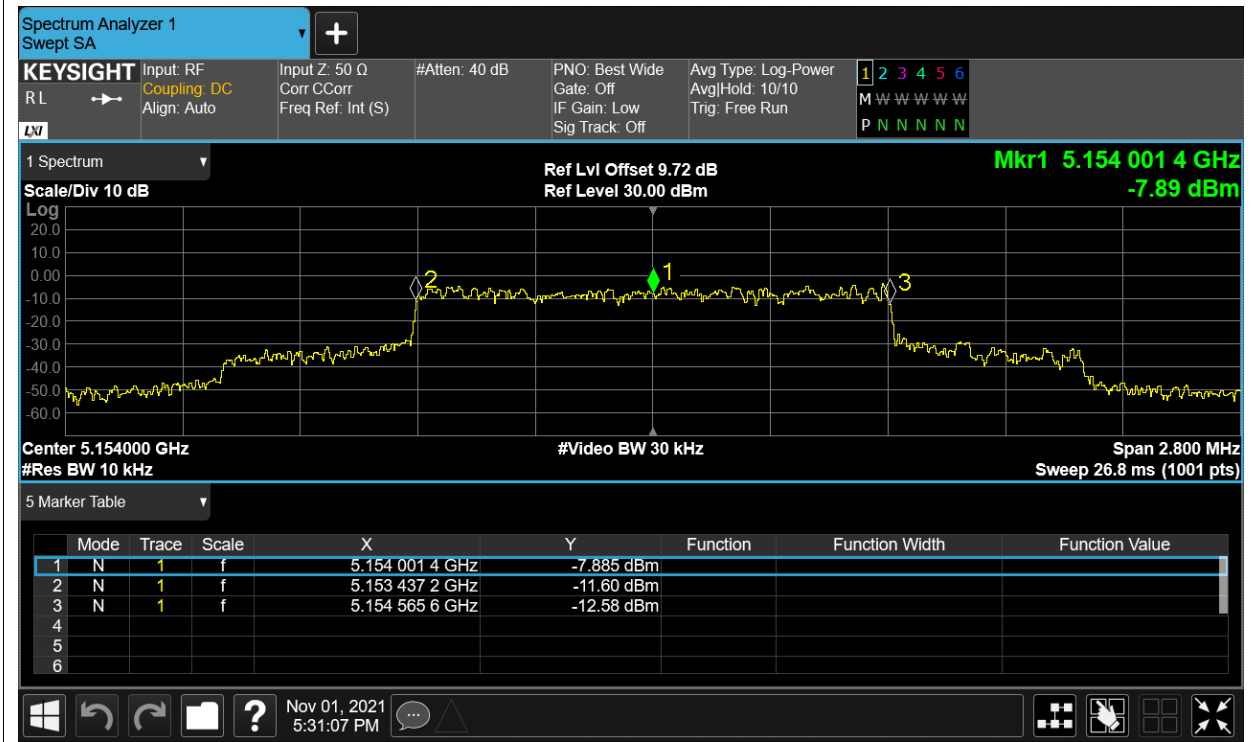

Freq. Stability HVLT 5.2G-1.4M-16QAM 5154MHz Sum