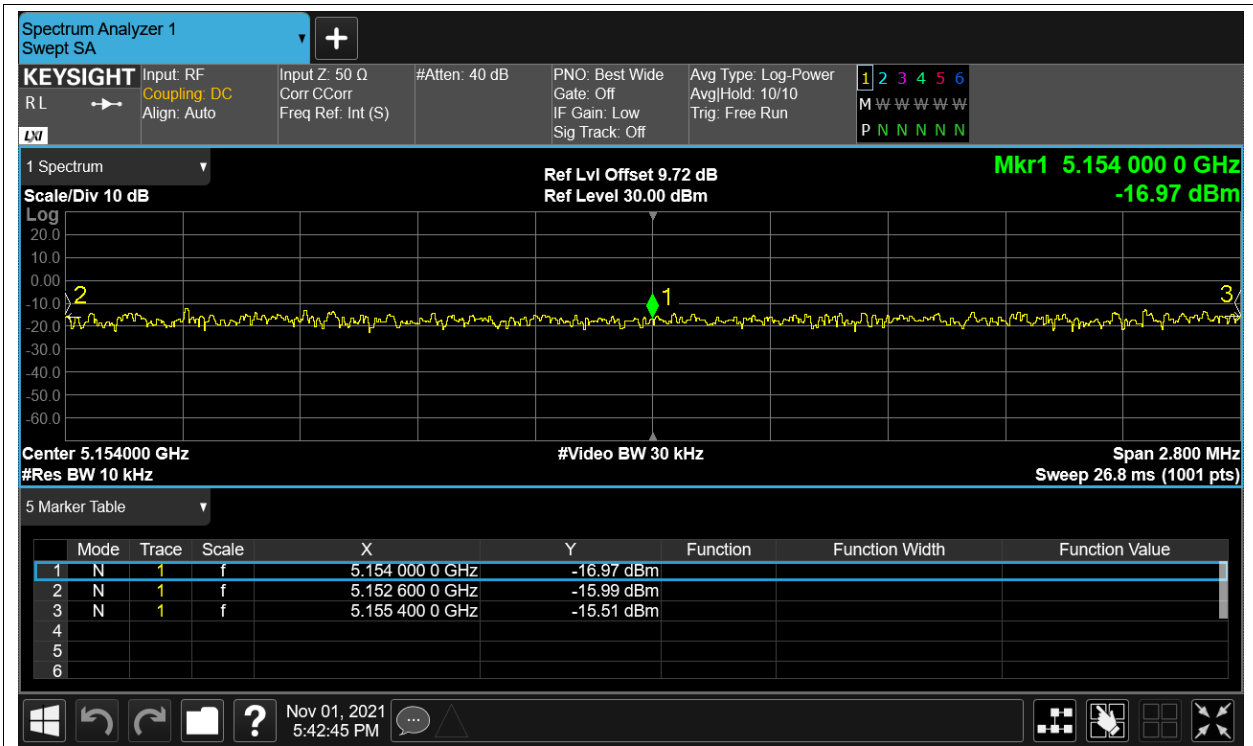

Remark: "NTNV" means Normal Temperature Normal Voltage, "LTLV" means Low Temperature Low Voltage, "LTHV" means Low Temperature High Voltage, "HTLV" means High Temperature Low Voltage, "HTHV" means High Temperature High Voltage.

Test Graphs

Freq. Stability HVHT 5.2G-1.4M-16QAM 5154MHz Sum

Freq. Stability HVLT 5.2G-1.4M-16QAM 5154MHz Sum

Freq. Stability LVHT 5.2G-1.4M-16QAM 5154MHz Sum

Freq. Stability LVLT 5.2G-1.4M-16QAM 5154MHz Sum

Freq. Stability NVNT 5.2G-1.4M-16QAM 5154MHz Sum

Freq. Stability HVHT 5.2G-1.4M-QPSK 5154MHz Sum

Freq. Stability HVLT 5.2G-1.4M-QPSK 5154MHz Sum

Freq. Stability LVHT 5.2G-1.4M-QPSK 5154MHz Sum

Freq. Stability LVLT 5.2G-1.4M-QPSK 5154MHz Sum