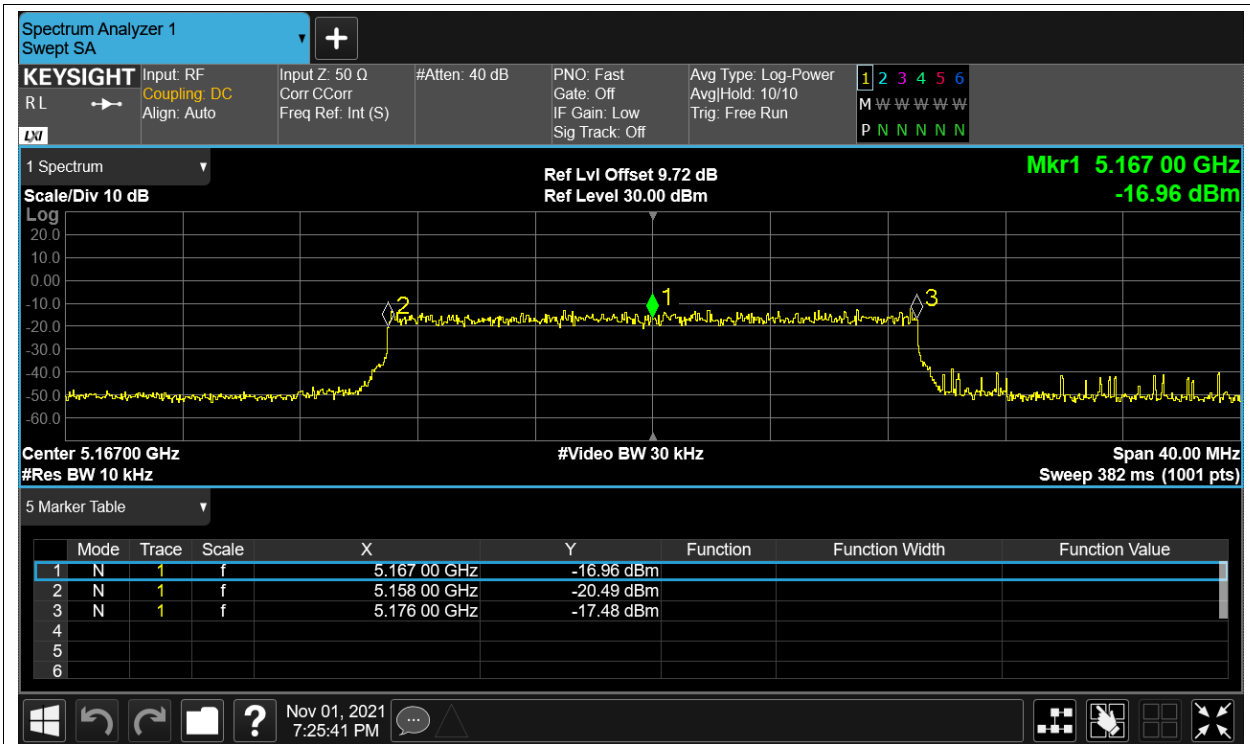

Freq. Stability NVNT 5.2G-20M-16QAM 5167MHz Sum