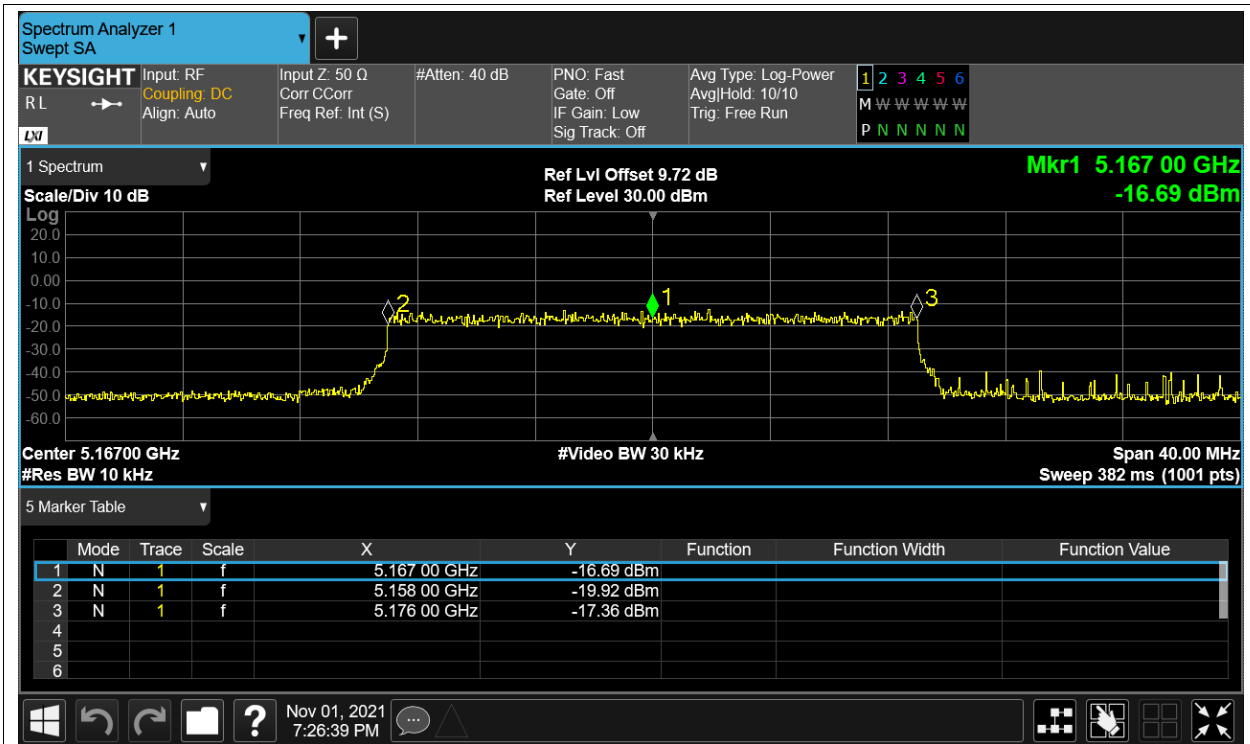

Freq. Stability HVHT 5.2G-20M-16QAM 5167MHz Sum