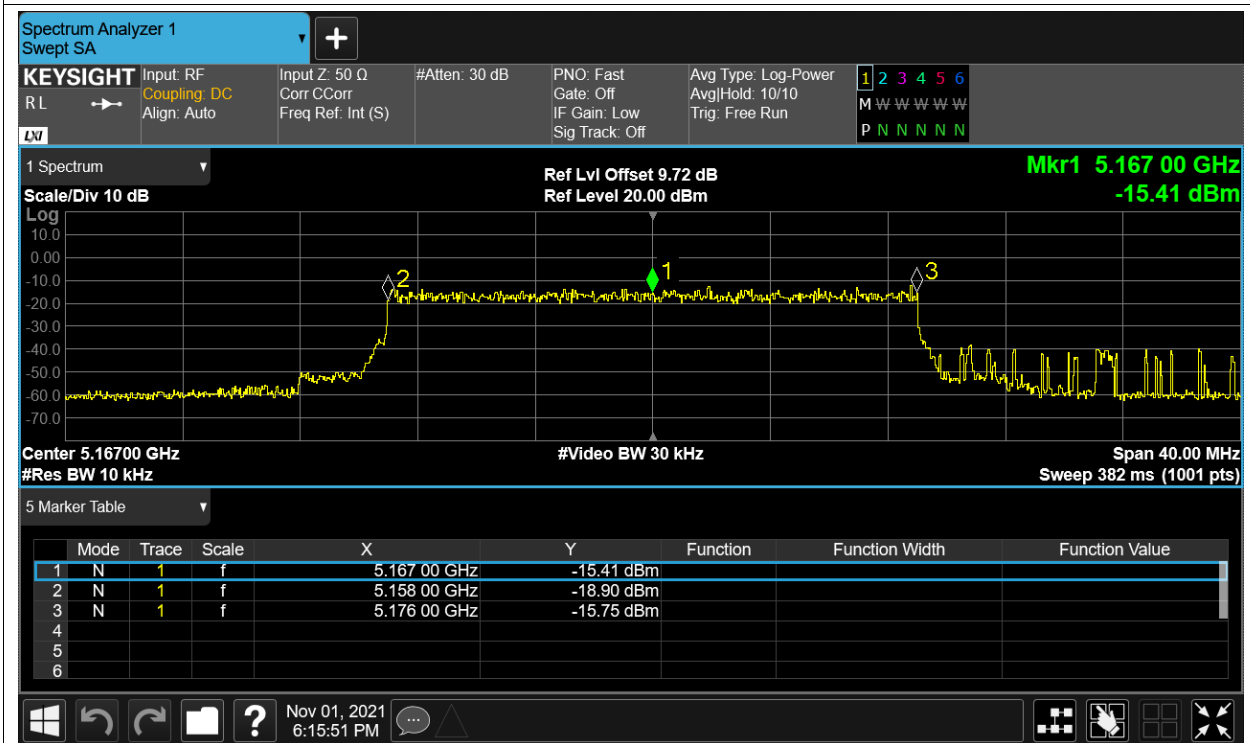

Freq. Stability NVNT 5.2G-20M-16QAM 5167MHz Sum

Freq. Stability HVHT 5.2G-20M-QPSK 5167MHz Sum

Freq. Stability HVLT 5.2G-20M-QPSK 5167MHz Sum

Freq. Stability LVHT 5.2G-20M-QPSK 5167MHz Sum

Freq. Stability LVLT 5.2G-20M-QPSK 5167MHz Sum