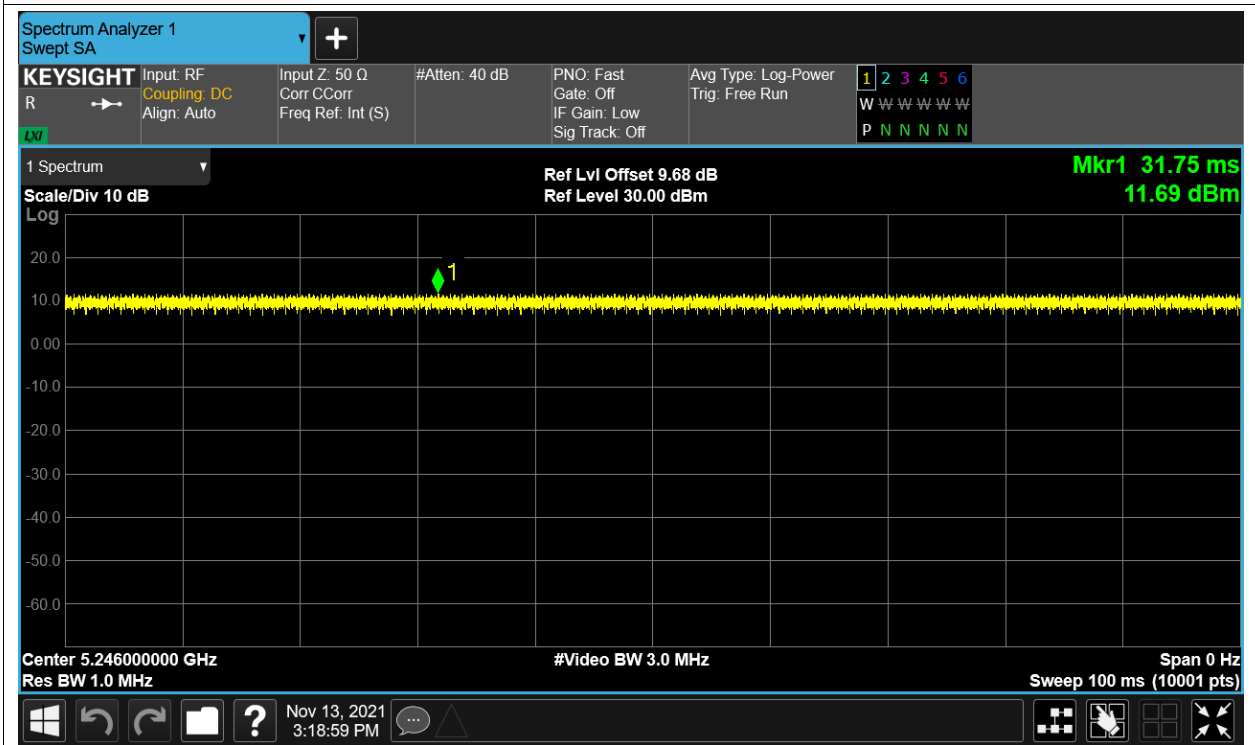

Duty Cycle NVNT 5.2G-1.4M-QPSK 5246MHz Sum