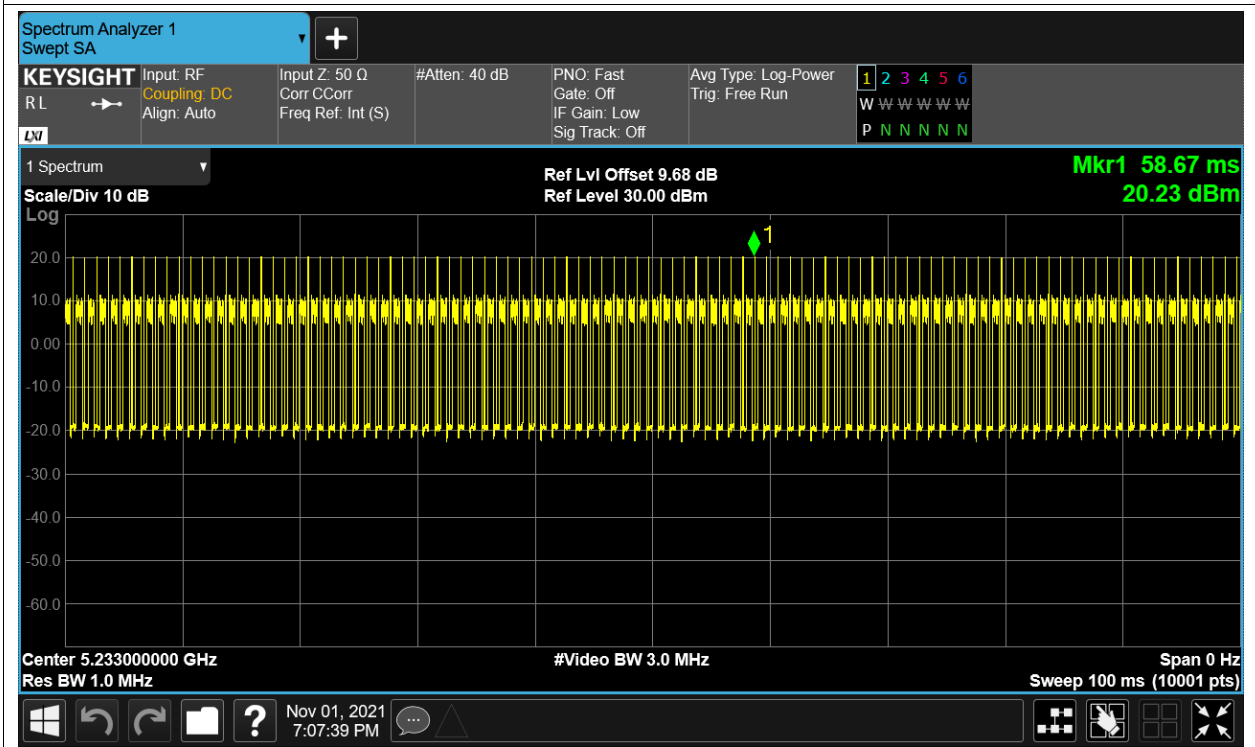

Duty Cycle NVNT 5.2G-20M-16QAM 5201MHz Sum

Duty Cycle NVNT 5.2G-20M-16QAM 5233MHz Sum

Duty Cycle NVNT 5.2G-20M-QPSK 5167MHz Sum

Duty Cycle NVNT 5.2G-20M-QPSK 5201MHz Sum

Duty Cycle NVNT 5.2G-20M-QPSK 5233MHz Sum