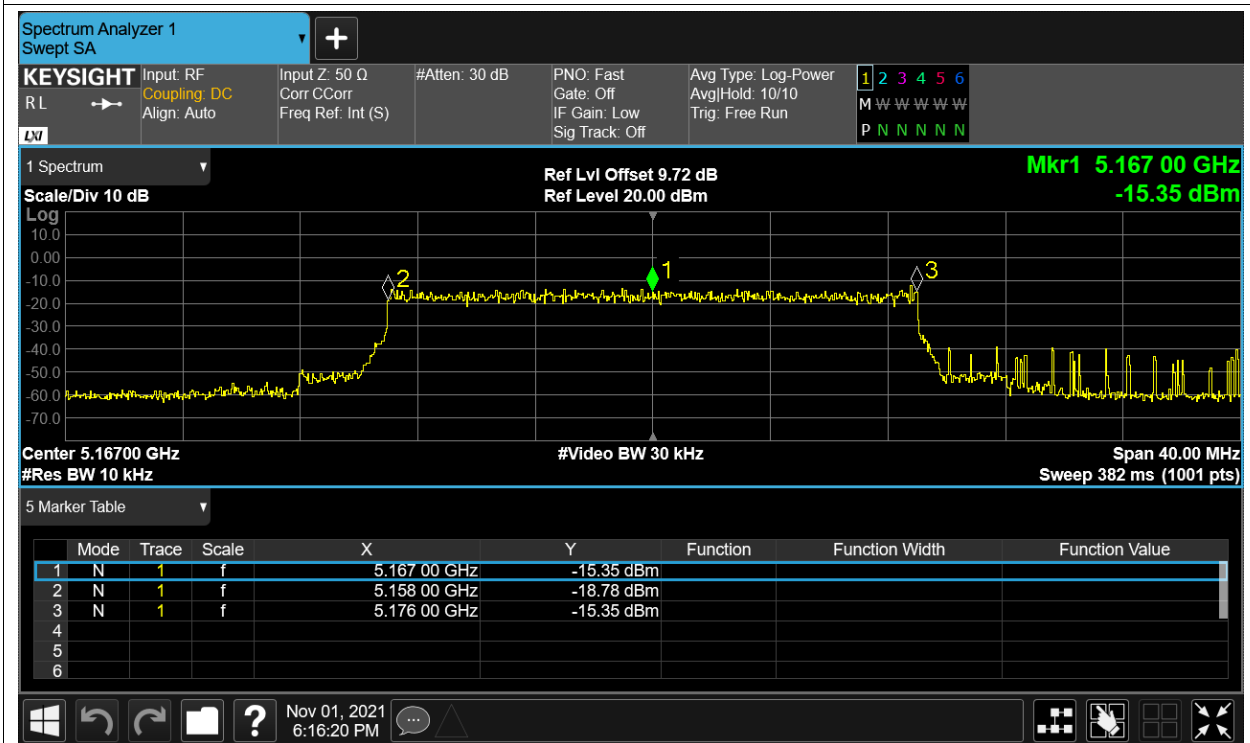

Freq. Stability HVHT 5.2G-20M-QPSK 5167MHz Sum