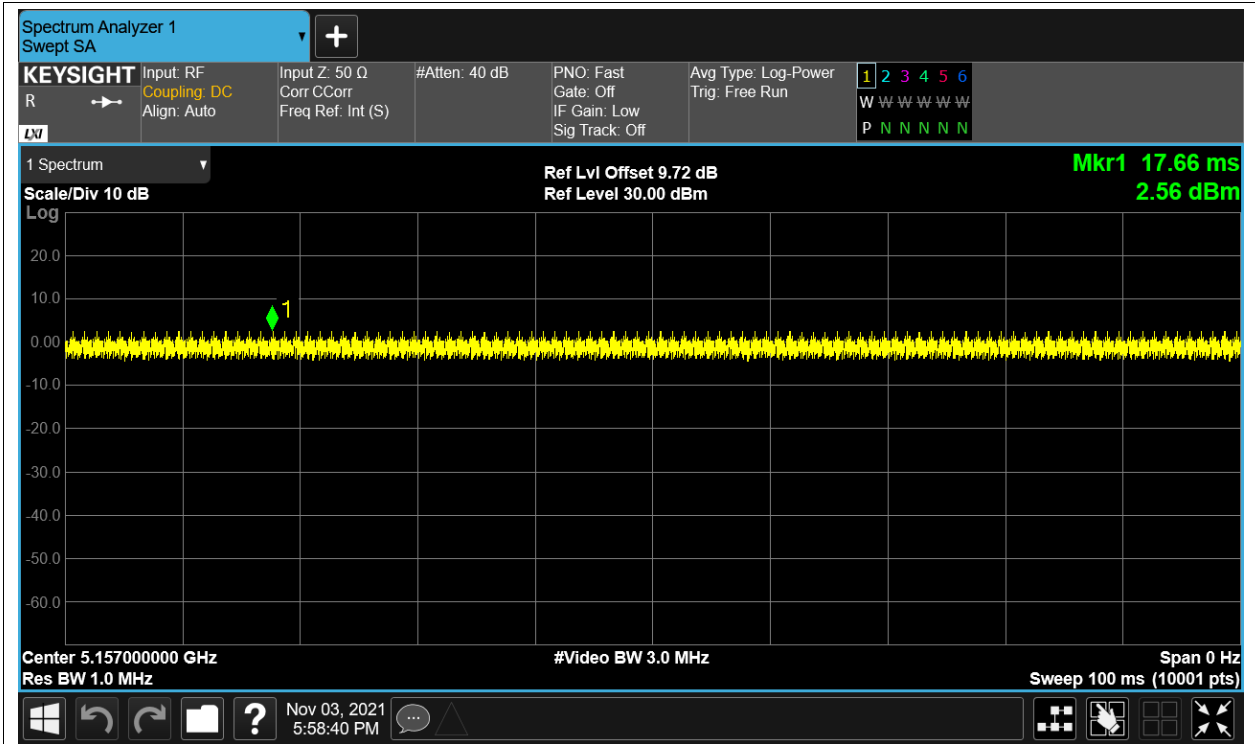

Duty Cycle NVNT 5.2G-1.4M-QPSK 5154MHz Sum

Duty Cycle NVNT 5.2G-1.4M-QPSK 5201MHz Sum

Duty Cycle NVNT 5.2G-1.4M-QPSK 5246MHz Sum

Duty Cycle NVNT 5.2G-10M-16QAM 5157MHz Sum

Duty Cycle NVNT 5.2G-10M-16QAM 5201MHz Sum