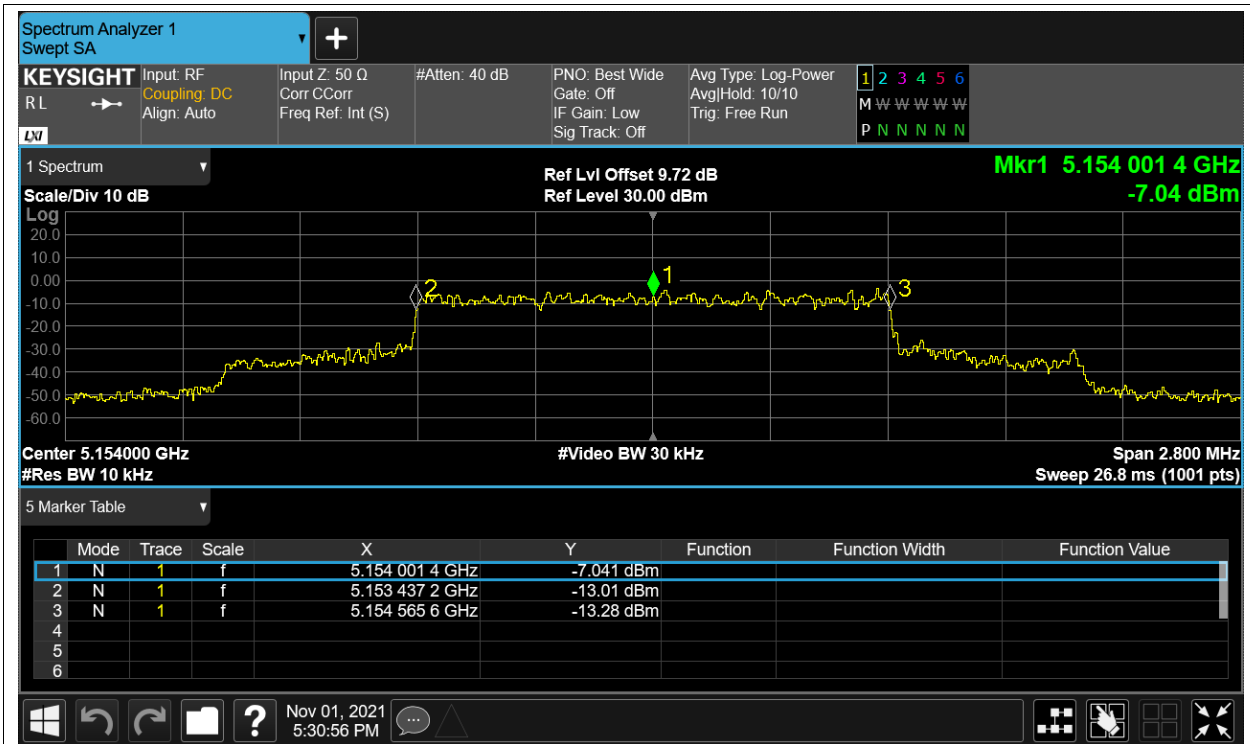

Remark: "NTNV" means Normal Temperature Normal Voltage, "LTLV" means Low Temperature Low Voltage, "LTHV" means Low Temperature High Voltage, "HTLV" means High Temperature Low Voltage, "HTHV" means High Temperature High Voltage.

Test Graphs

Freq. Stability HVHT 5.2G-1.4M-16QAM 5154MHz Sum

Freq. Stability HVLT 5.2G-1.4M-16QAM 5154MHz Sum

Freq. Stability LVHT 5.2G-1.4M-16QAM 5154MHz Sum

Freq. Stability LVLT 5.2G-1.4M-16QAM 5154MHz Sum

Freq. Stability NVNT 5.2G-1.4M-16QAM 5154MHz Sum

Freq. Stability HVHT 5.2G-1.4M-QPSK 5154MHz Sum

Freq. Stability HVLT 5.2G-1.4M-QPSK 5154MHz Sum

Freq. Stability LVHT 5.2G-1.4M-QPSK 5154MHz Sum

Freq. Stability LVLT 5.2G-1.4M-QPSK 5154MHz Sum