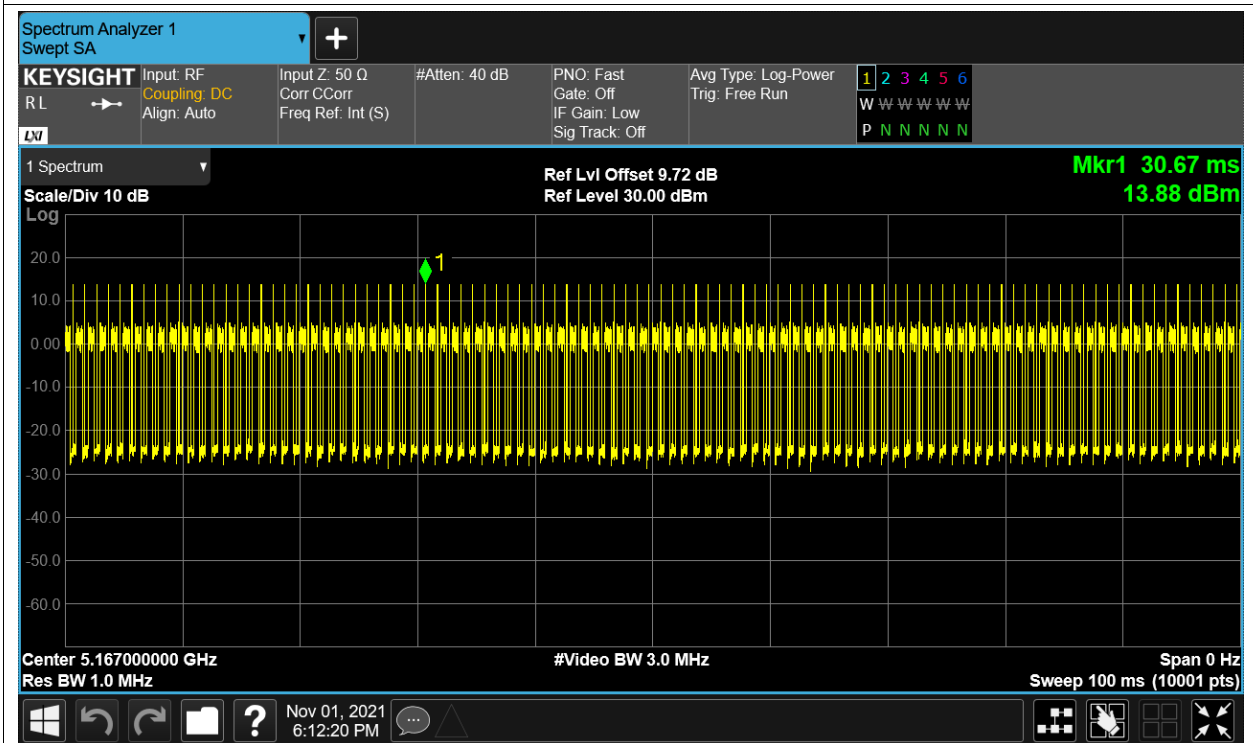

Duty Cycle NVNT 5.2G-20M-QPSK 5167MHz Sum