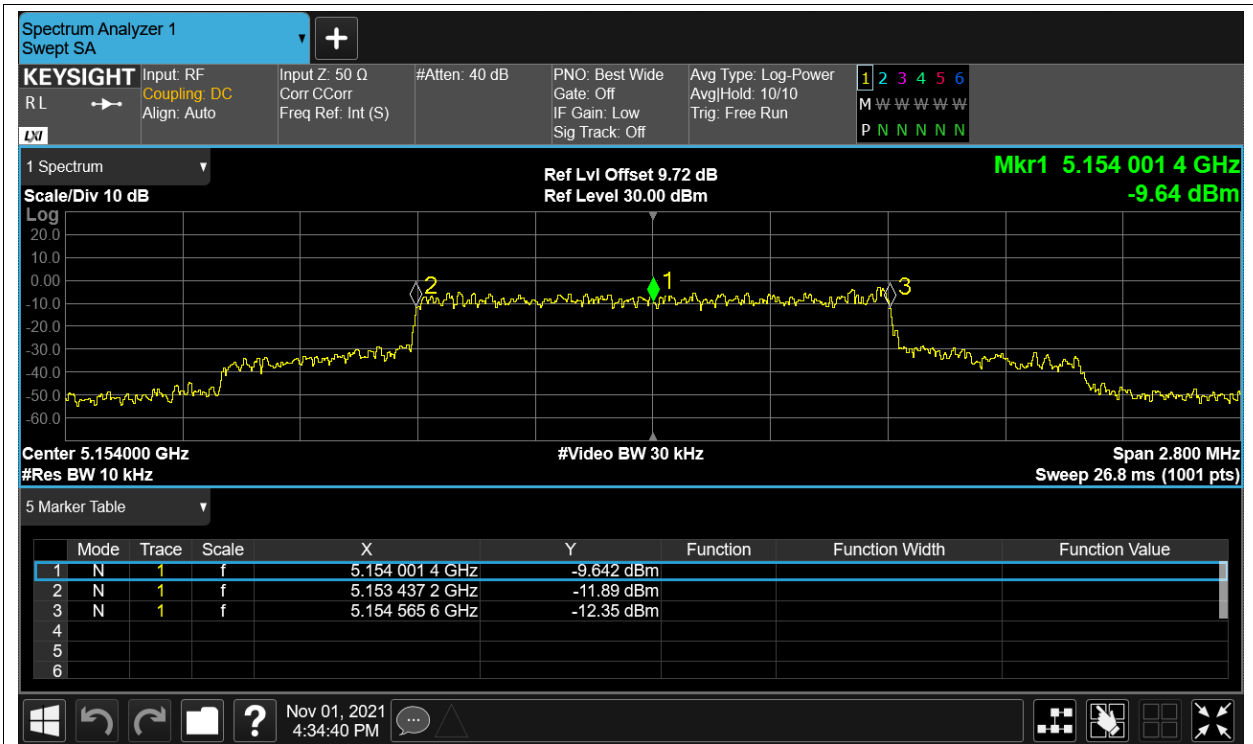

Test Graphs

Freq. Stability HVHT 5.2G-1.4M-16QAM 5154MHz Sum

Freq. Stability HVLT 5.2G-1.4M-16QAM 5154MHz Sum

Freq. Stability LVHT 5.2G-1.4M-16QAM 5154MHz Sum

Freq. Stability LVLT 5.2G-1.4M-16QAM 5154MHz Sum

Freq. Stability NVNT 5.2G-1.4M-16QAM 5154MHz Sum

Freq. Stability HVHT 5.2G-1.4M-QPSK 5154MHz Sum

Freq. Stability HVLT 5.2G-1.4M-QPSK 5154MHz Sum

Freq. Stability LVHT 5.2G-1.4M-QPSK 5154MHz Sum

Freq. Stability LVLT 5.2G-1.4M-QPSK 5154MHz Sum

Freq. Stability NVNT 5.2G-1.4M-QPSK 5154MHz Sum

Freq. Stability HVHT 5.2G-10M-16QAM 5157MHz Sum

Freq. Stability HVLT 5.2G-10M-16QAM 5157MHz Sum

Freq. Stability LVHT 5.2G-10M-16QAM 5157MHz Sum

Freq. Stability LVLTL 5.2G-10M-16QAM 5157MHz Sum