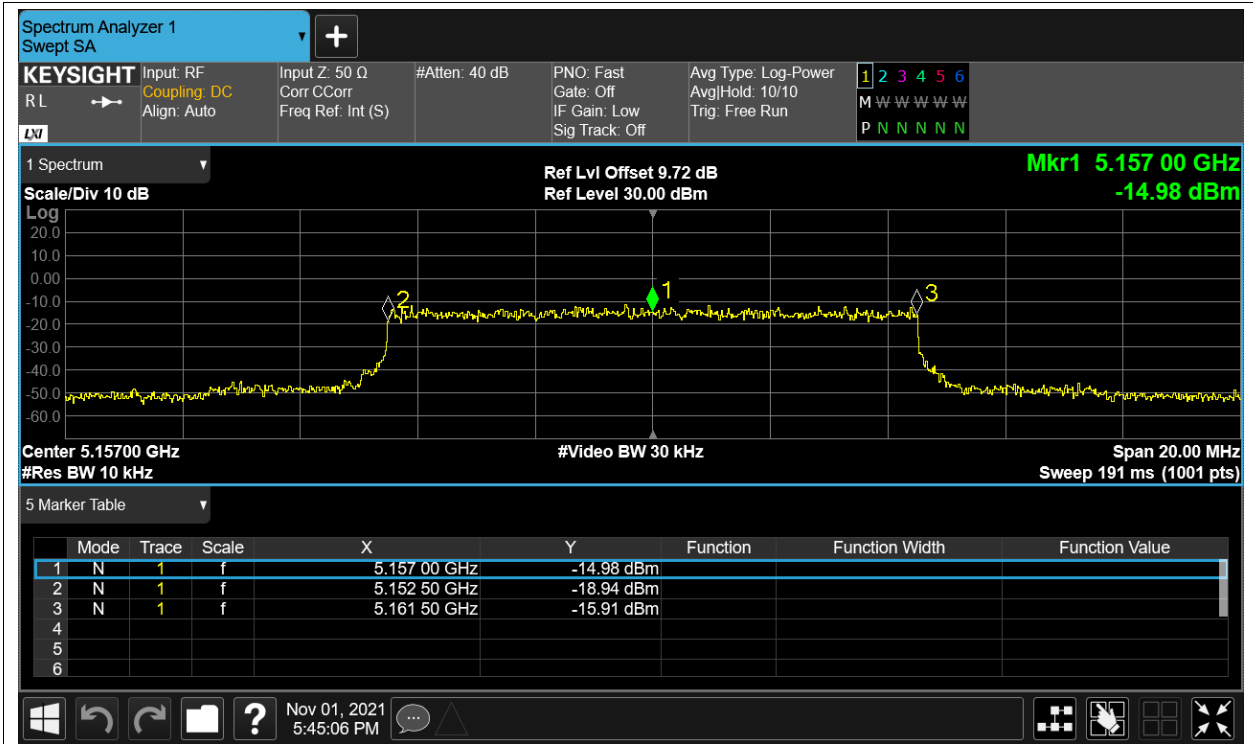

Freq. Stability NVNT 5.2G-10M-16QAM 5157MHz Sum

Freq. Stability HVHT 5.2G-10M-QPSK 5157MHz Sum

Freq. Stability HVLT 5.2G-10M-QPSK 5157MHz Sum

Freq. Stability LVHT 5.2G-10M-QPSK 5157MHz Sum

Freq. Stability LVLT 5.2G-10M-QPSK 5157MHz Sum

Freq. Stability NVNT 5.2G-10M-QPSK 5157MHz Sum

Freq. Stability HVHT 5.2G-20M-16QAM 5167MHz Sum

Freq. Stability HVLT 5.2G-20M-16QAM 5167MHz Sum

Freq. Stability LVHT 5.2G-20M-16QAM 5167MHz Sum

Freq. Stability LVLTLT 5.2G-20M-16QAM 5167MHz Sum