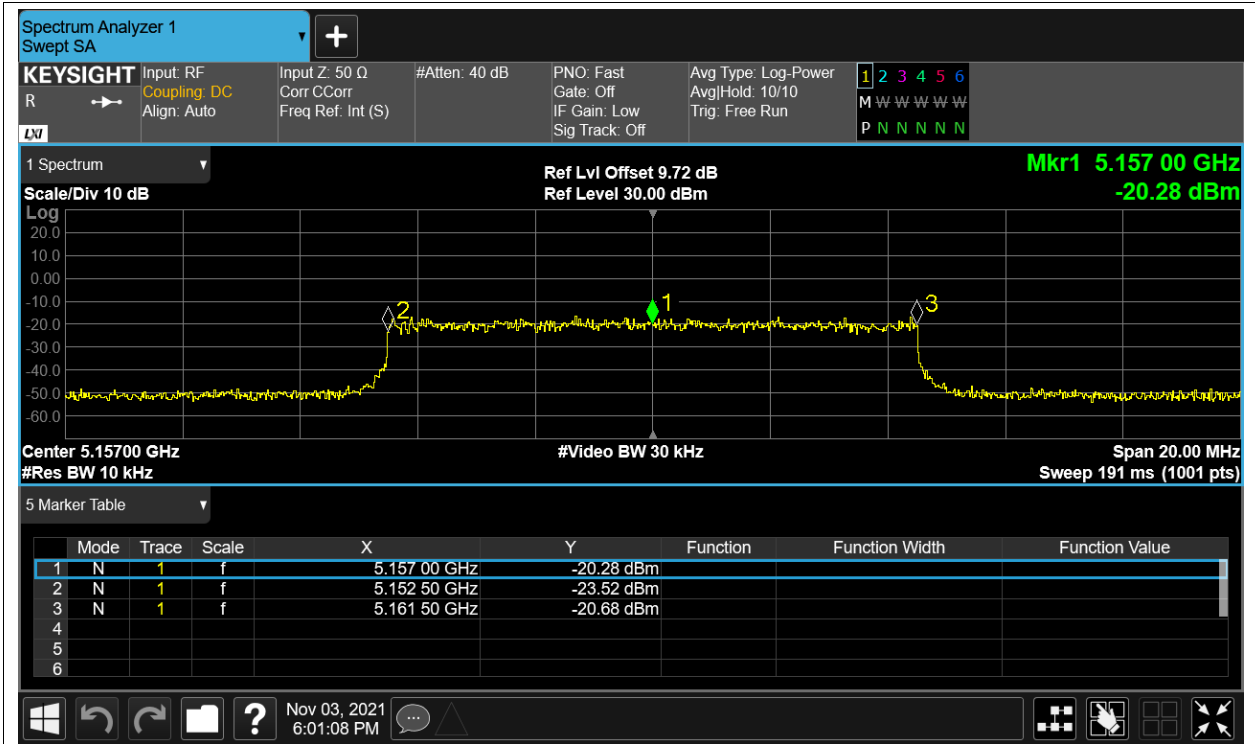

Freq. Stability NVNT 5.2G-10M-16QAM 5157MHz Sum