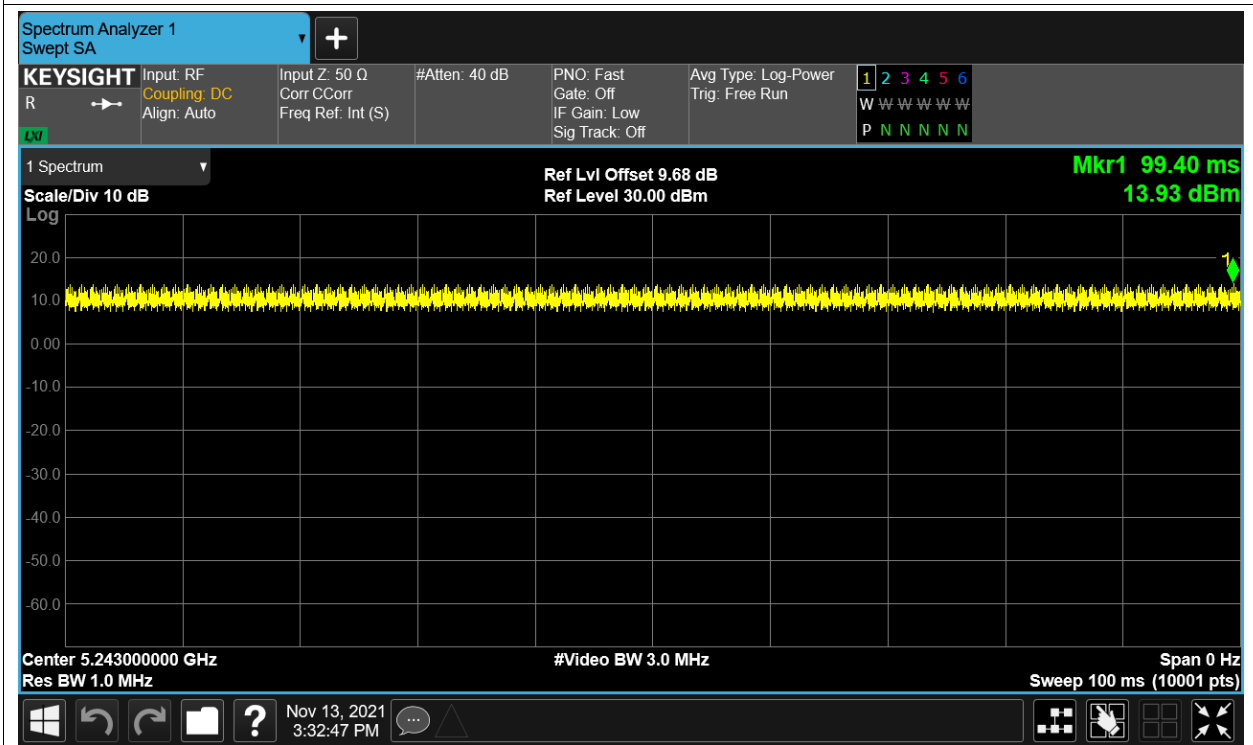

Duty Cycle NVNT 5.2G-10M-16QAM 5243MHz Sum

Duty Cycle NVNT 5.2G-10M-QPSK 5157MHz Sum

Duty Cycle NVNT 5.2G-10M-QPSK 5201MHz Sum

Duty Cycle NVNT 5.2G-10M-QPSK 5243MHz Sum

Duty Cycle NVNT 5.2G-20M-16QAM 5167MHz Sum