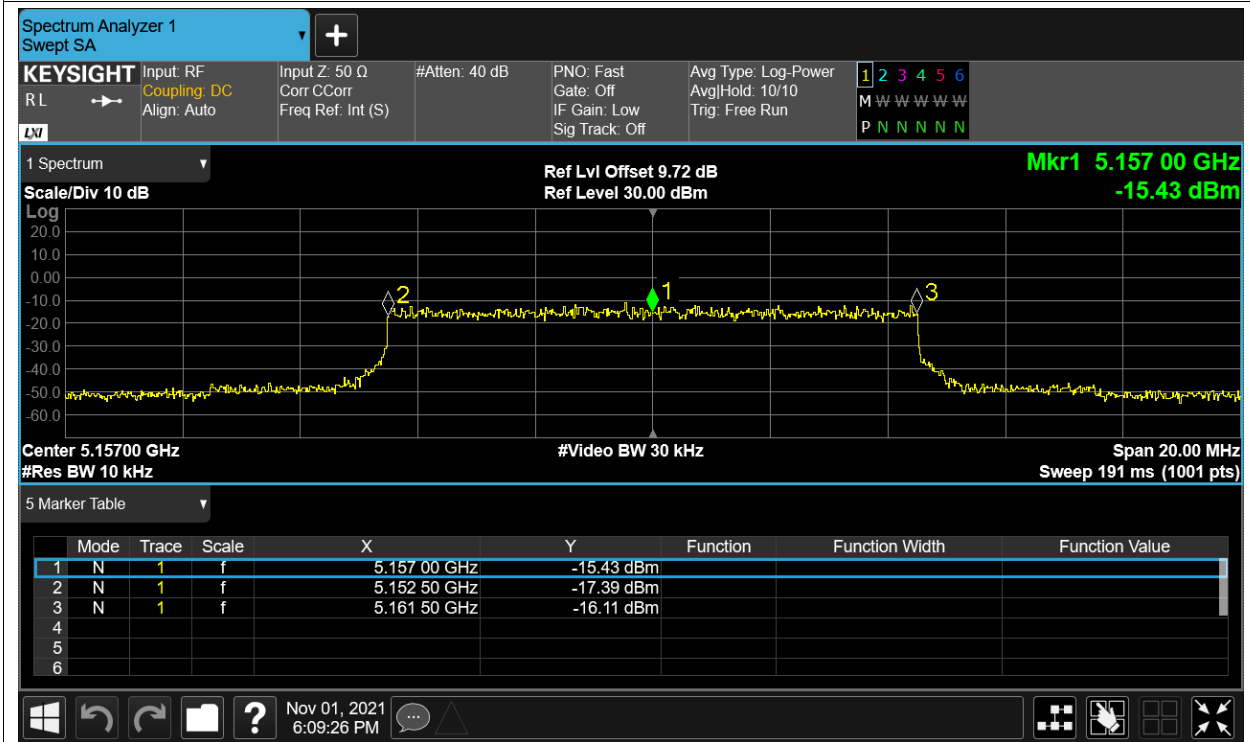

Test Graphs

Freq. Stability HVHT 5.2G-1.4M-16QAM 5154MHz Sum

Freq. Stability HVLT 5.2G-1.4M-16QAM 5154MHz Sum

Freq. Stability LVHT 5.2G-1.4M-16QAM 5154MHz Sum

Freq. Stability LVLT 5.2G-1.4M-16QAM 5154MHz Sum

Freq. Stability NVNT 5.2G-1.4M-16QAM 5154MHz Sum

Freq. Stability HVHT 5.2G-1.4M-QPSK 5154MHz Sum

Freq. Stability HVLT 5.2G-1.4M-QPSK 5154MHz Sum

Freq. Stability LVHT 5.2G-1.4M-QPSK 5154MHz Sum

Freq. Stability LVLT 5.2G-1.4M-QPSK 5154MHz Sum

Freq. Stability NVNT 5.2G-1.4M-QPSK 5154MHz Sum

Freq. Stability HVHT 5.2G-10M-16QAM 5157MHz Sum

Freq. Stability HVLT 5.2G-10M-16QAM 5157MHz Sum

Freq. Stability LVHT 5.2G-10M-16QAM 5157MHz Sum

Freq. Stability LVLTL 5.2G-10M-16QAM 5157MHz Sum