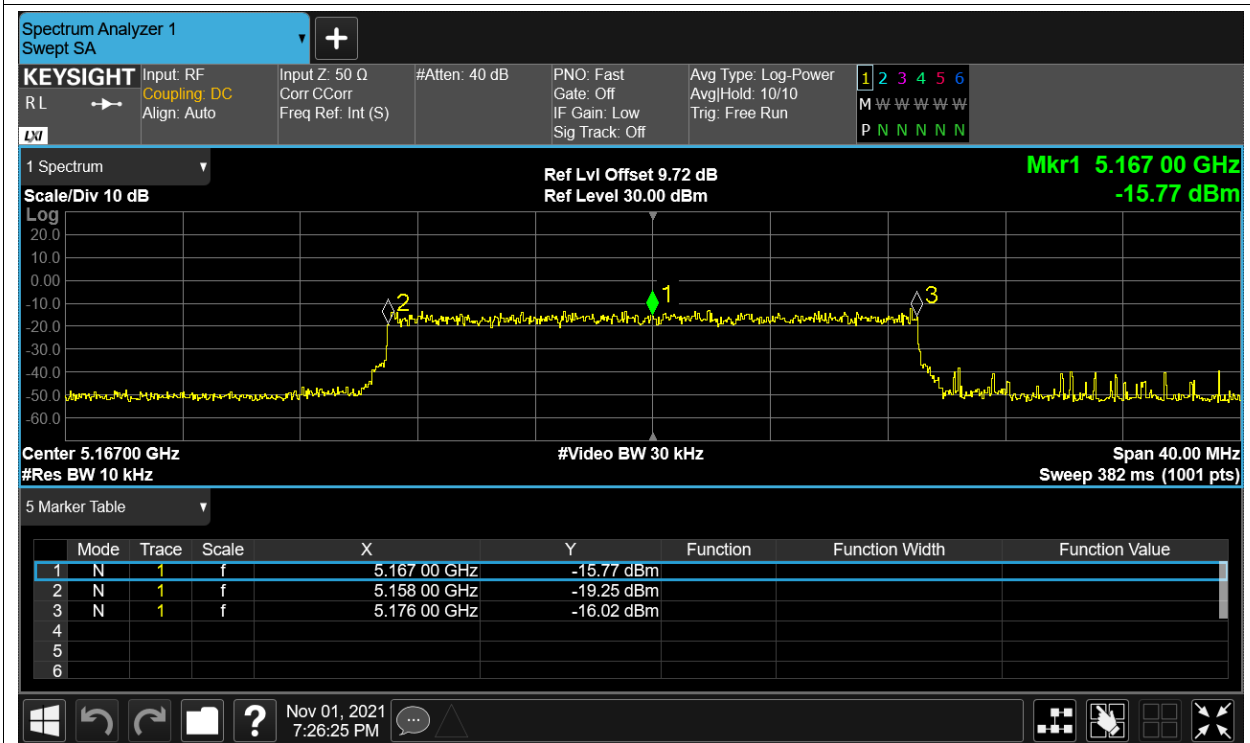

Freq. Stability HVLT 5.2G-20M-16QAM 5167MHz Sum