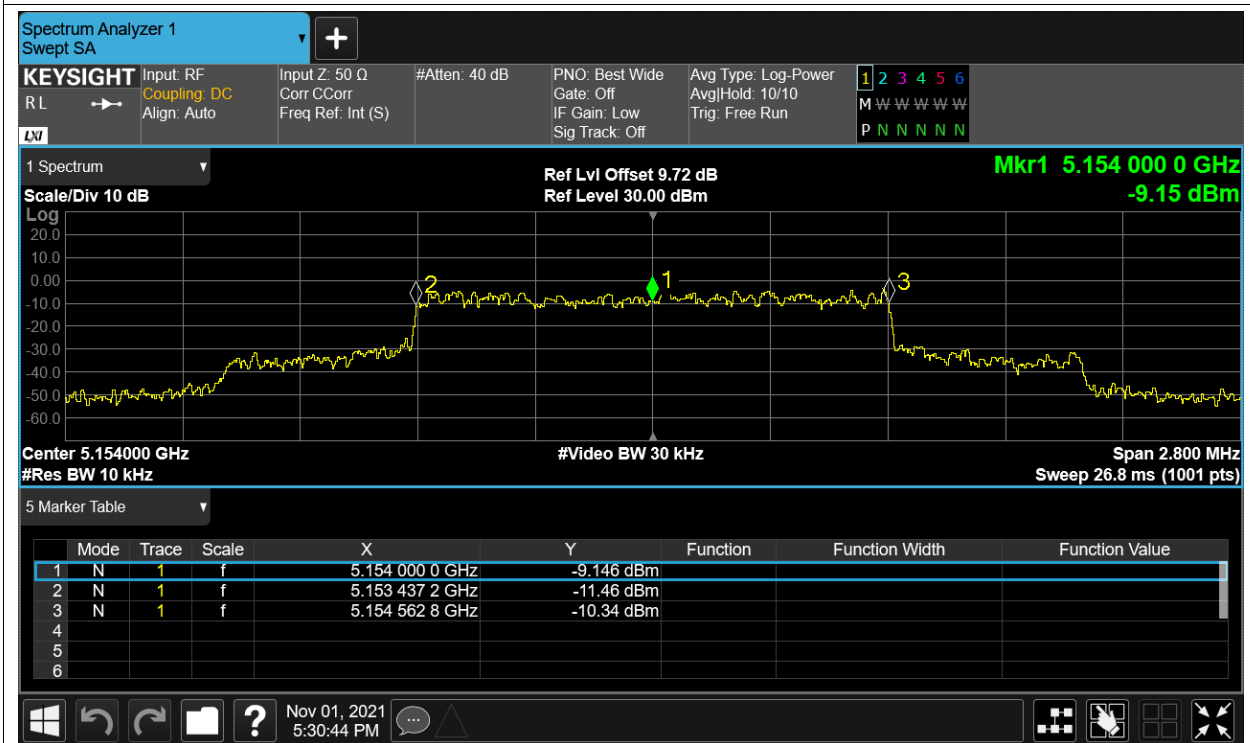

Remark: "NTNV" means Normal Temperature Normal Voltage, "LTLV" means Low Temperature Low Voltage, "LTHV" means Low Temperature High Voltage, "HTLV" means High Temperature Low Voltage, "HTHV" means High Temperature High Voltage.

Test Graphs

Freq. Stability HVHT 5.2G-1.4M-16QAM 5154MHz Sum

Freq. Stability HVLT 5.2G-1.4M-16QAM 5154MHz Sum

Freq. Stability LVHT 5.2G-1.4M-16QAM 5154MHz Sum

Freq. Stability LVLT 5.2G-1.4M-16QAM 5154MHz Sum

Freq. Stability NVNT 5.2G-1.4M-16QAM 5154MHz Sum

Freq. Stability HVHT 5.2G-1.4M-QPSK 5154MHz Sum

Freq. Stability HVLT 5.2G-1.4M-QPSK 5154MHz Sum

Freq. Stability LVHT 5.2G-1.4M-QPSK 5154MHz Sum

Freq. Stability LVLT 5.2G-1.4M-QPSK 5154MHz Sum