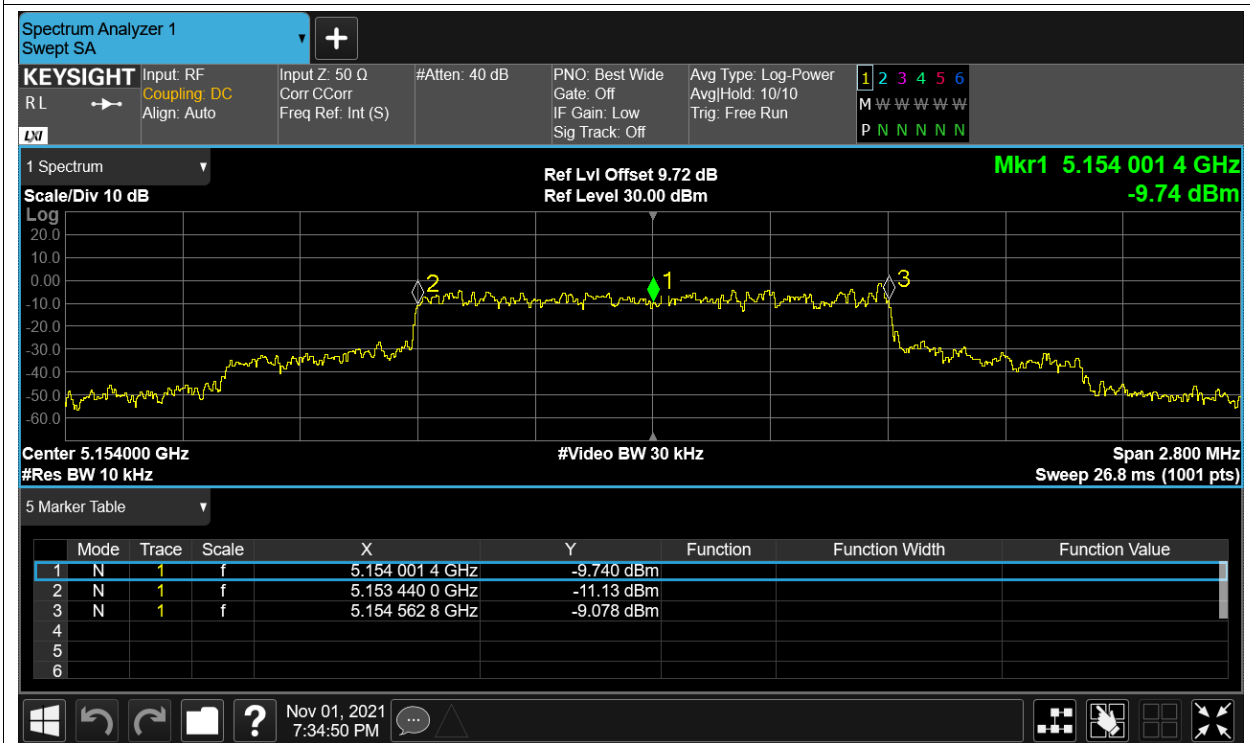

Remark: "NTNV" means Normal Temperature Normal Voltage, "LTLV" means Low Temperature Low Voltage, "LTHV" means Low Temperature High Voltage, "HTLV" means High Temperature Low Voltage, "HTHV" means High Temperature High Voltage.

Test Graphs

Freq. Stability HVHT 5.2G-1.4M-16QAM 5154MHz Sum

Freq. Stability HVLT 5.2G-1.4M-16QAM 5154MHz Sum

Freq. Stability LVHT 5.2G-1.4M-16QAM 5154MHz Sum

Freq. Stability LVLT 5.2G-1.4M-16QAM 5154MHz Sum

Freq. Stability NVNT 5.2G-1.4M-16QAM 5154MHz Sum

Freq. Stability HVHT 5.2G-1.4M-QPSK 5154MHz Sum

Freq. Stability HVLT 5.2G-1.4M-QPSK 5154MHz Sum

Freq. Stability LVHT 5.2G-1.4M-QPSK 5154MHz Sum

Freq. Stability LVLT 5.2G-1.4M-QPSK 5154MHz Sum