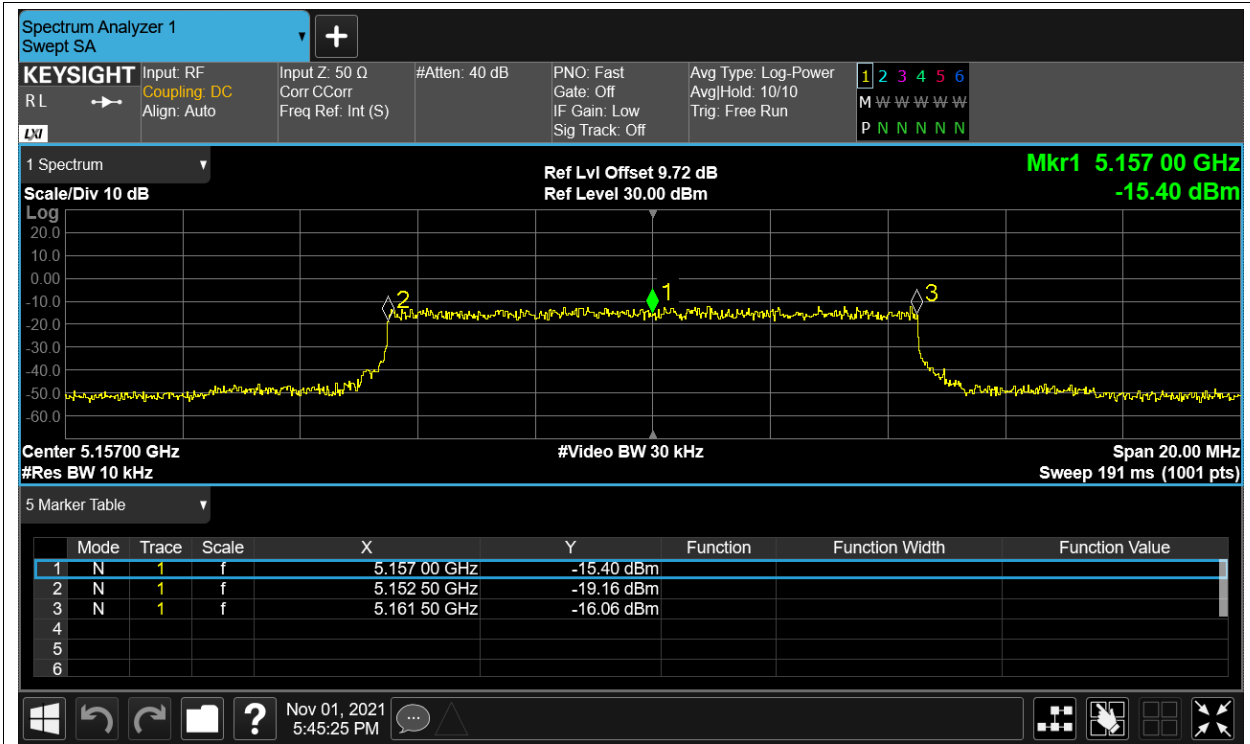

Freq. Stability HVLT 5.2G-10M-QPSK 5157MHz Sum