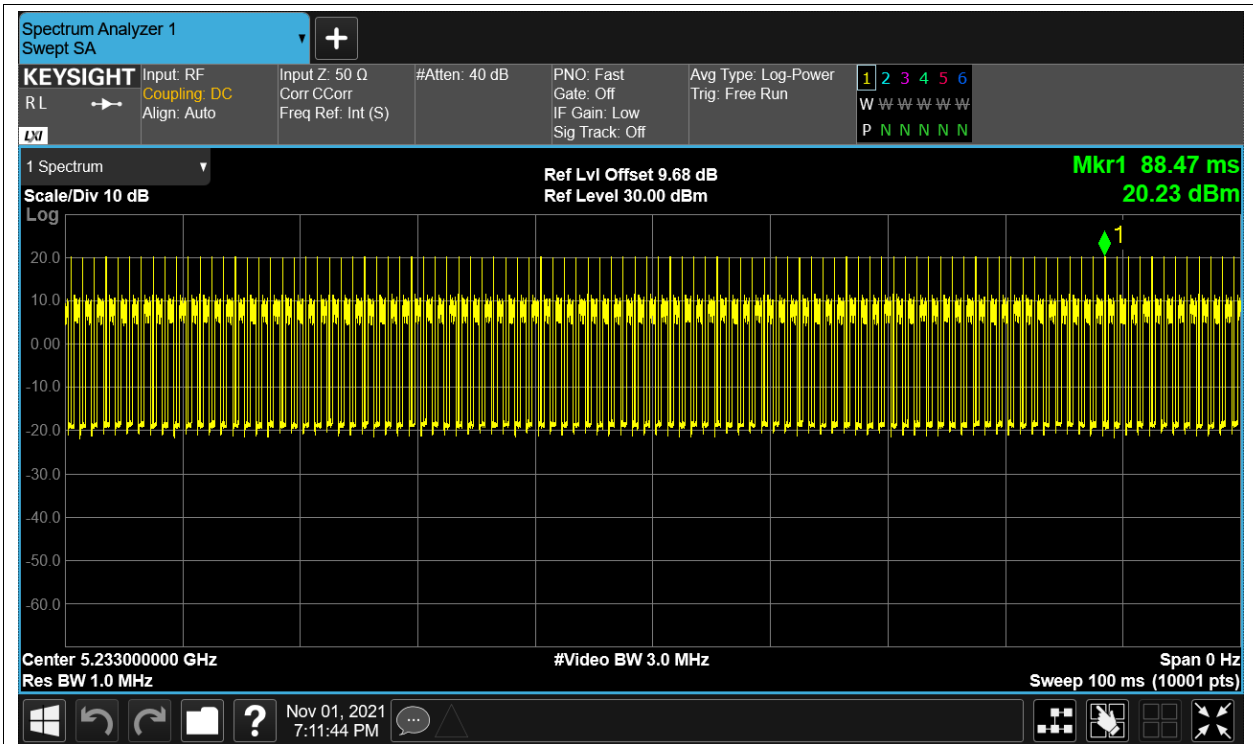

Duty Cycle NVNT 5.2G-20M-16QAM 5233MHz Sum