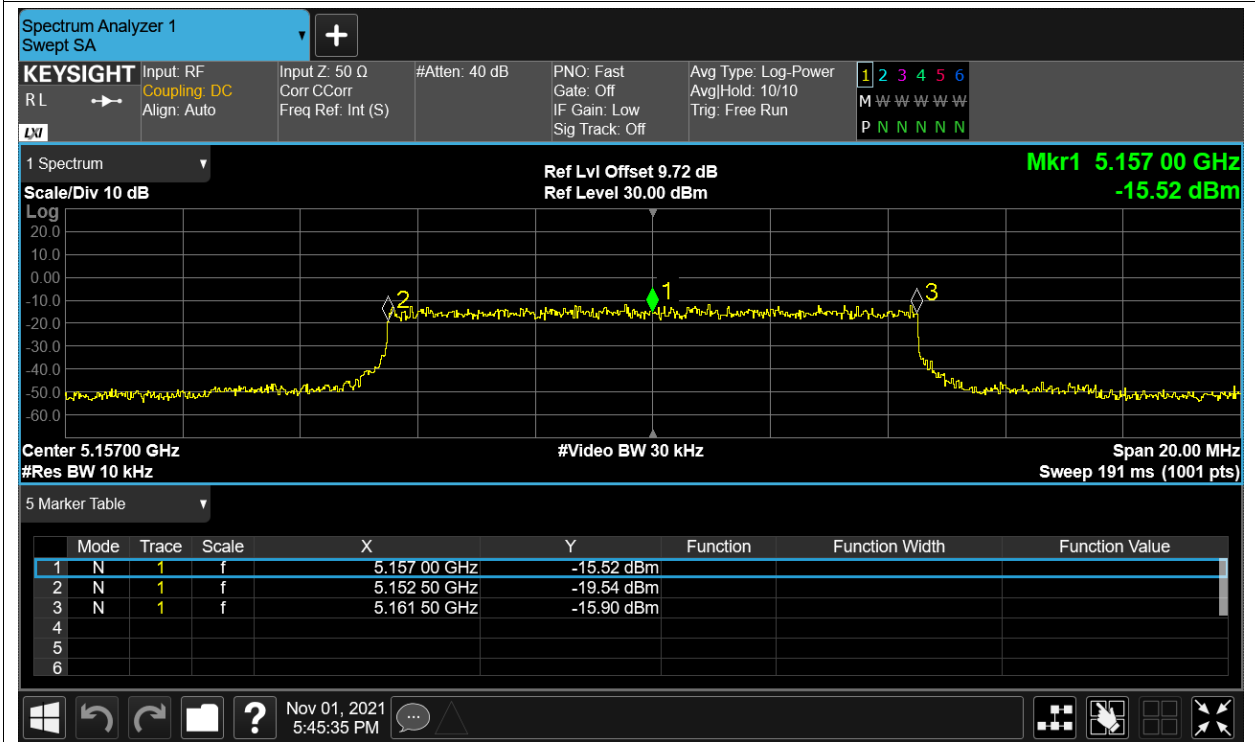

Freq. Stability HVHT 5.2G-10M-QPSK 5157MHz Sum