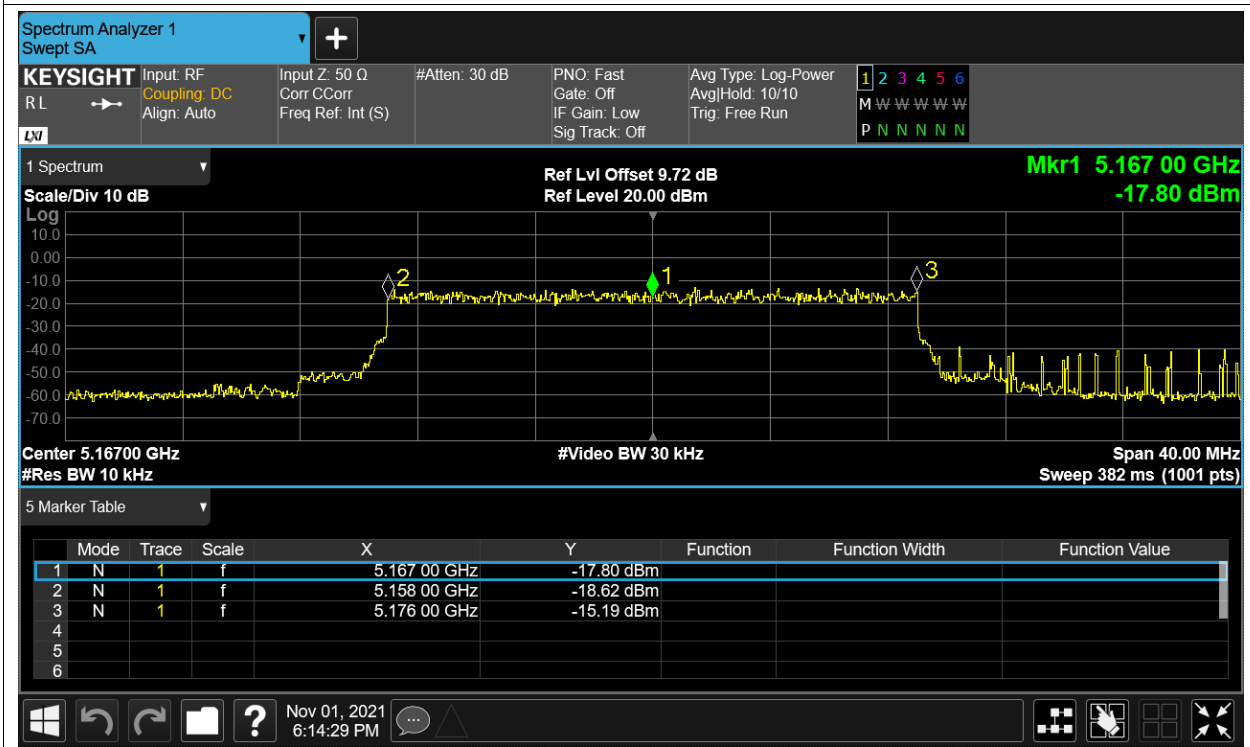

Freq. Stability NVNT 5.2G-20M-QPSK 5167MHz Sum