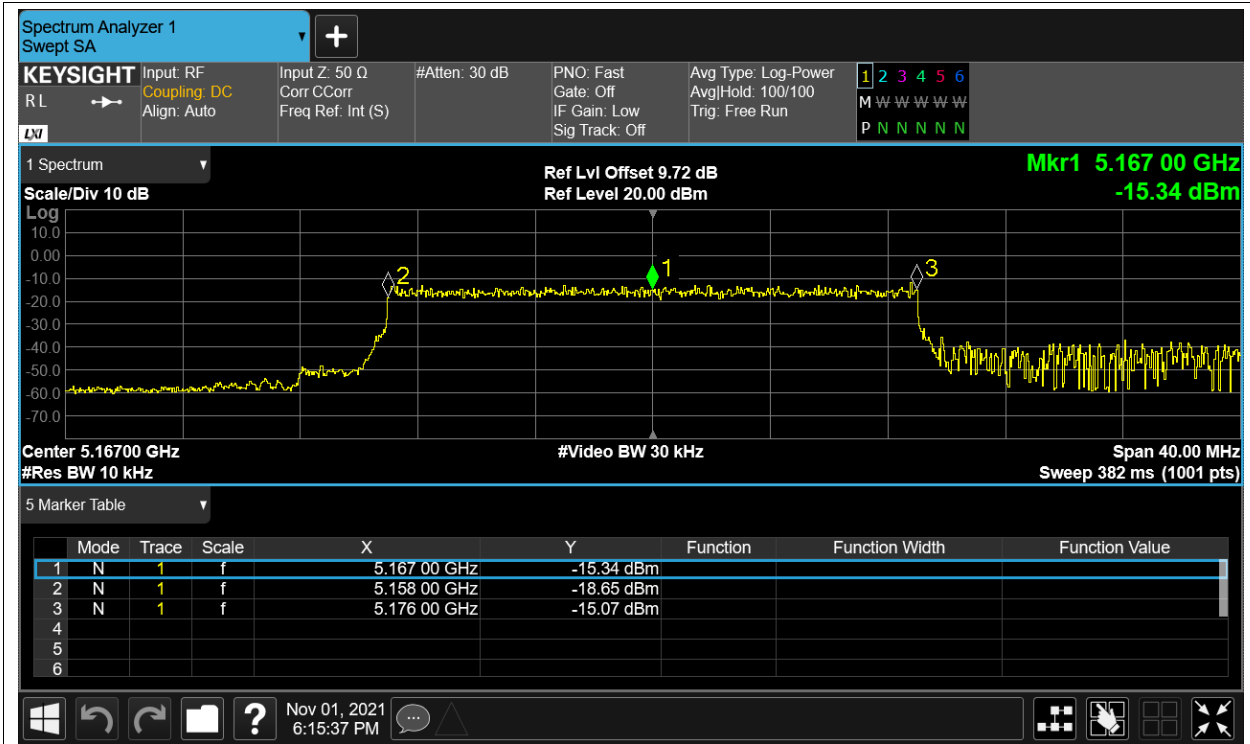

Freq. Stability NVNT 5.2G-20M-16QAM 5167MHz Sum

Freq. Stability HVHT 5.2G-20M-QPSK 5167MHz Sum

Freq. Stability HVLT 5.2G-20M-QPSK 5167MHz Sum

Freq. Stability LVHT 5.2G-20M-QPSK 5167MHz Sum

Freq. Stability LVLT 5.2G-20M-QPSK 5167MHz Sum