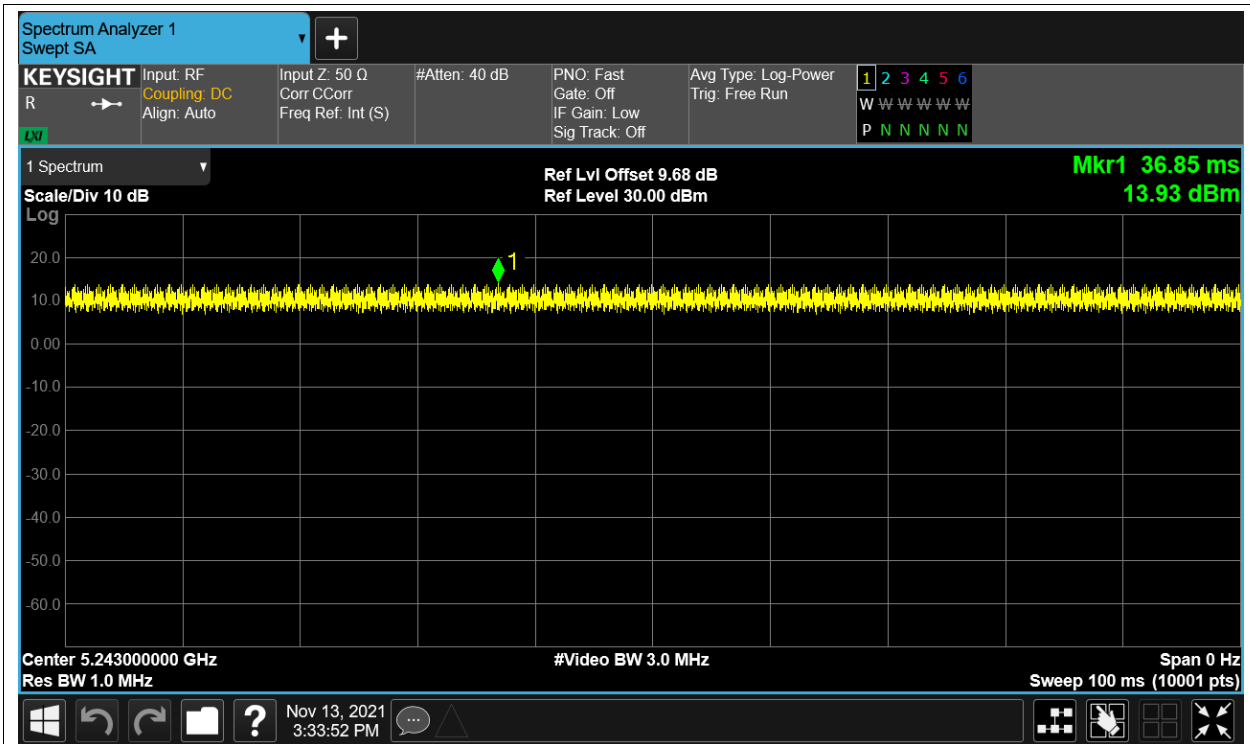

Duty Cycle NVNT 5.2G-10M-16QAM 5243MHz Sum