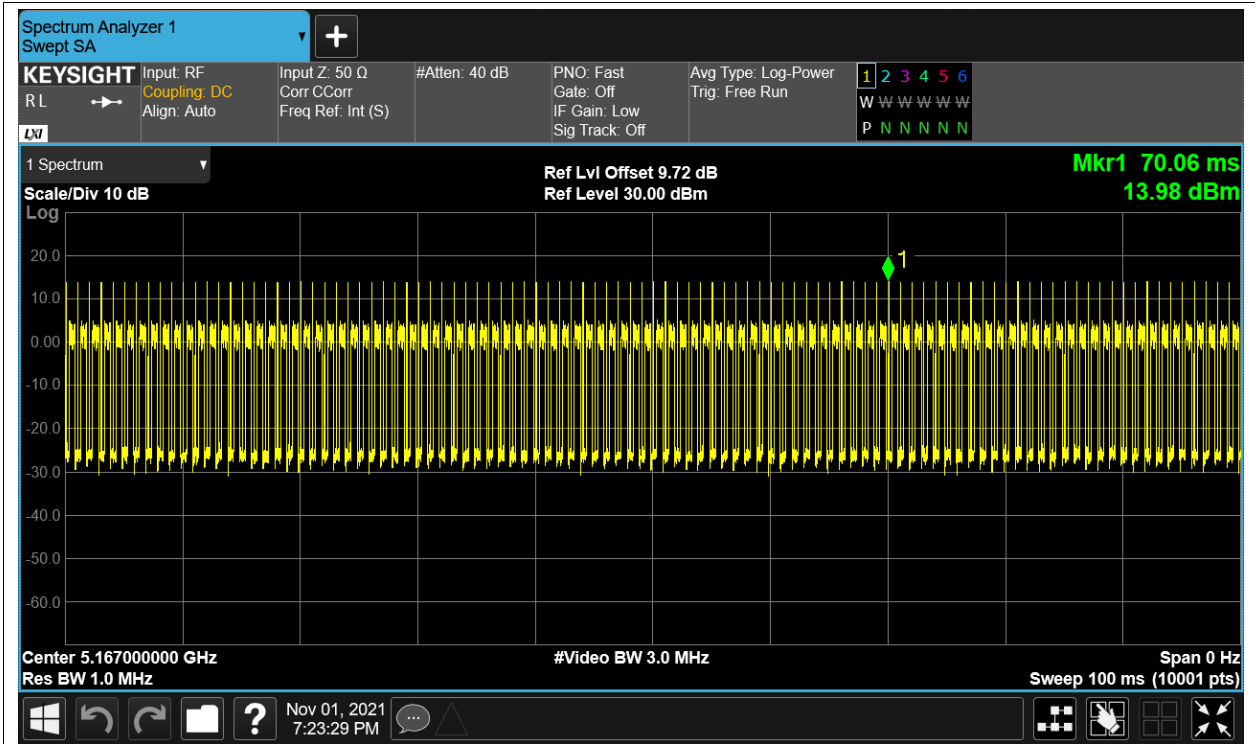

Duty Cycle NVNT 5.2G-10M-16QAM 5243MHz Sum

Duty Cycle NVNT 5.2G-10M-QPSK 5157MHz Sum

Duty Cycle NVNT 5.2G-10M-QPSK 5201MHz Sum

Duty Cycle NVNT 5.2G-10M-QPSK 5243MHz Sum

Duty Cycle NVNT 5.2G-20M-16QAM 5167MHz Sum