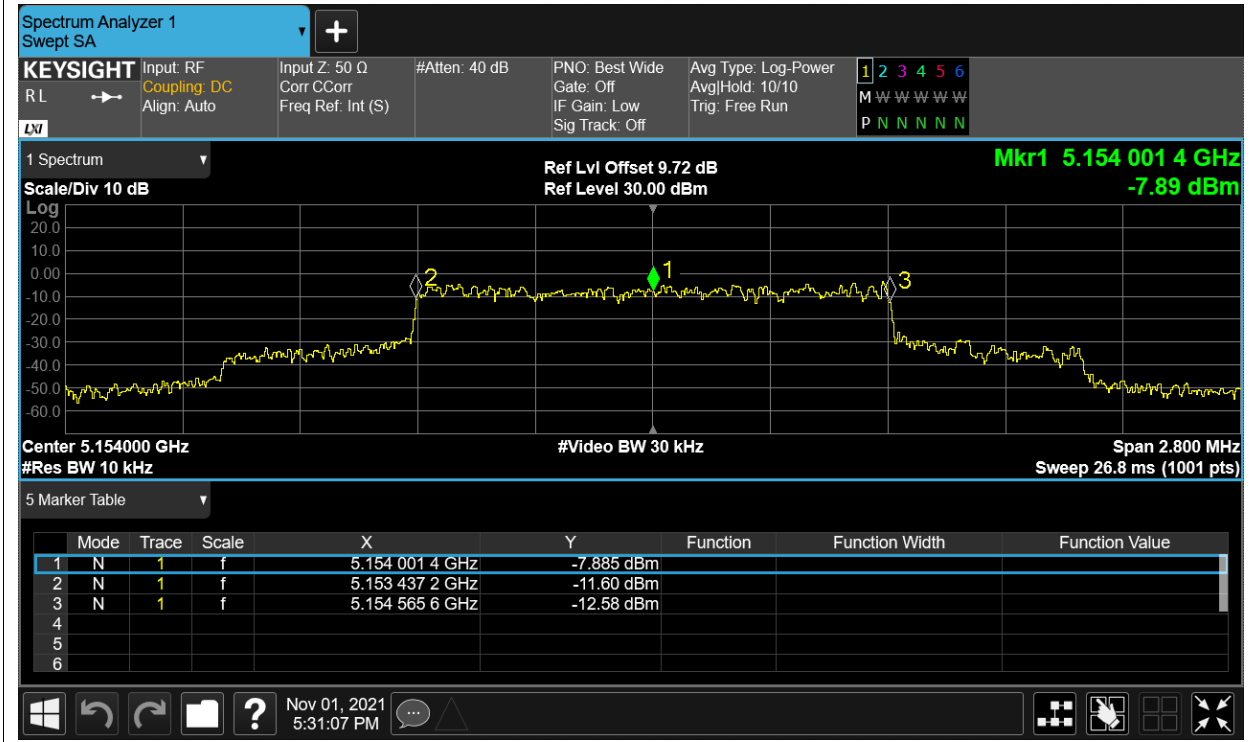

Test Graphs

Freq. Stability HVHT 5.2G-1.4M-16QAM 5154MHz Sum