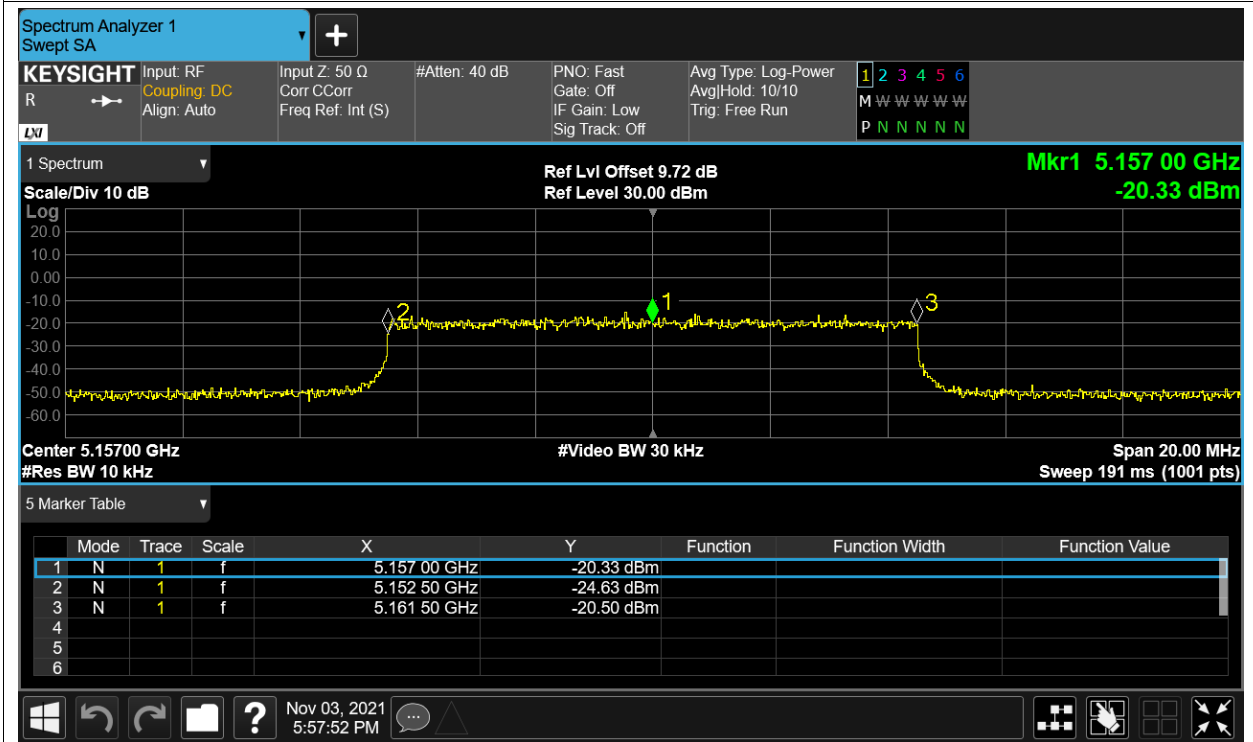

Freq. Stability NVNT 5.2G-10M-16QAM 5157MHz Sum

Freq. Stability HVHT 5.2G-10M-QPSK 5157MHz Sum

Freq. Stability HVLT 5.2G-10M-QPSK 5157MHz Sum

Freq. Stability LVHT 5.2G-10M-QPSK 5157MHz Sum

Freq. Stability LVLT 5.2G-10M-QPSK 5157MHz Sum

Freq. Stability NVNT 5.2G-10M-QPSK 5157MHz Sum

Freq. Stability HVHT 5.2G-20M-16QAM 5167MHz Sum

Freq. Stability HVLT 5.2G-20M-16QAM 5167MHz Sum

Freq. Stability LVHT 5.2G-20M-16QAM 5167MHz Sum

Freq. Stability LVLTLT 5.2G-20M-16QAM 5167MHz Sum