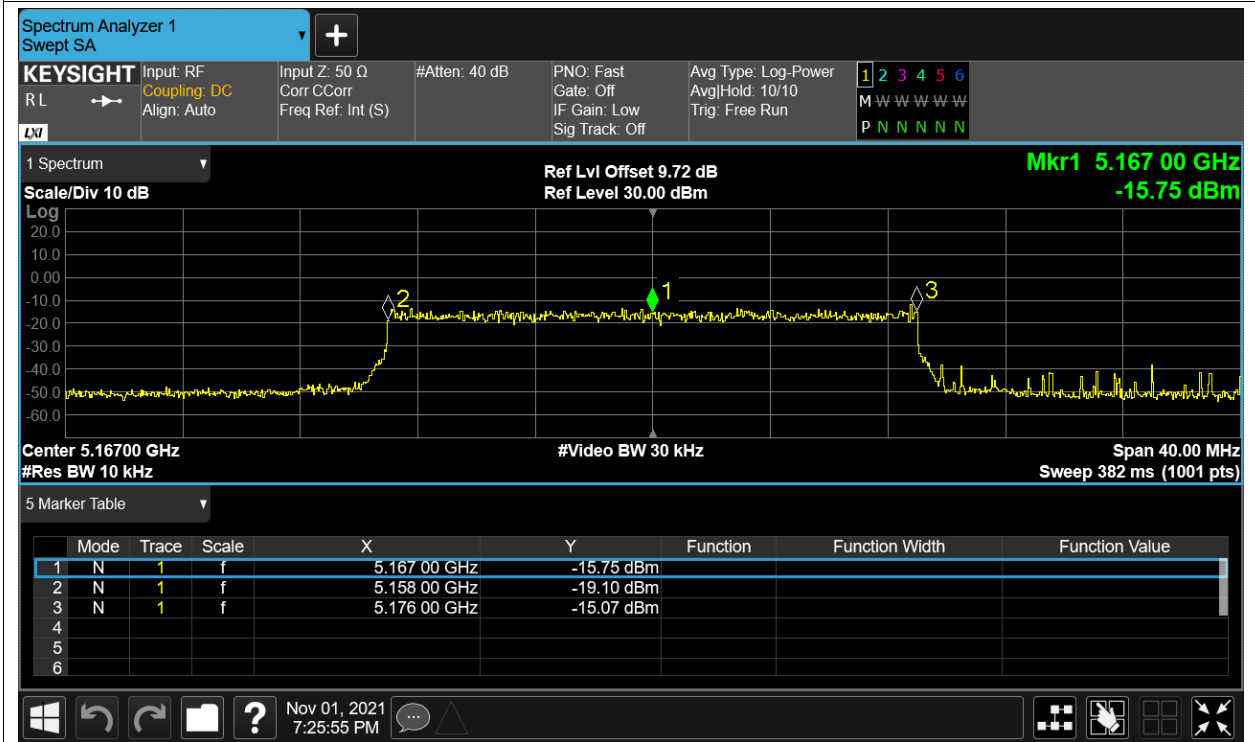

Freq. Stability NVNT 5.2G-10M-QPSK 5157MHz Sum

Freq. Stability HVHT 5.2G-20M-16QAM 5167MHz Sum

Freq. Stability HVLT 5.2G-20M-16QAM 5167MHz Sum

Freq. Stability LVHT 5.2G-20M-16QAM 5167MHz Sum

Freq. Stability LVLTLT 5.2G-20M-16QAM 5167MHz Sum