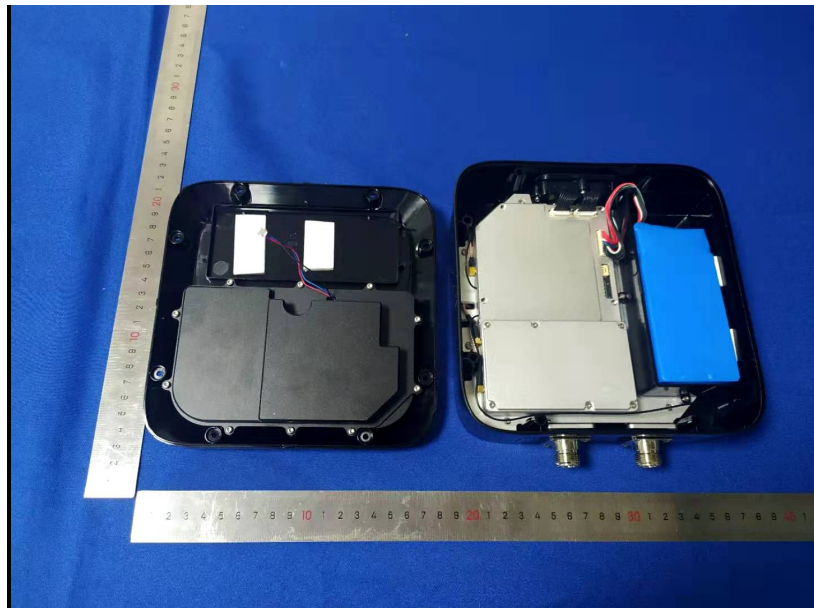

Test Model No.: DFMS-1

close-up of the 5.1G&5.8G WiFi antenna photo