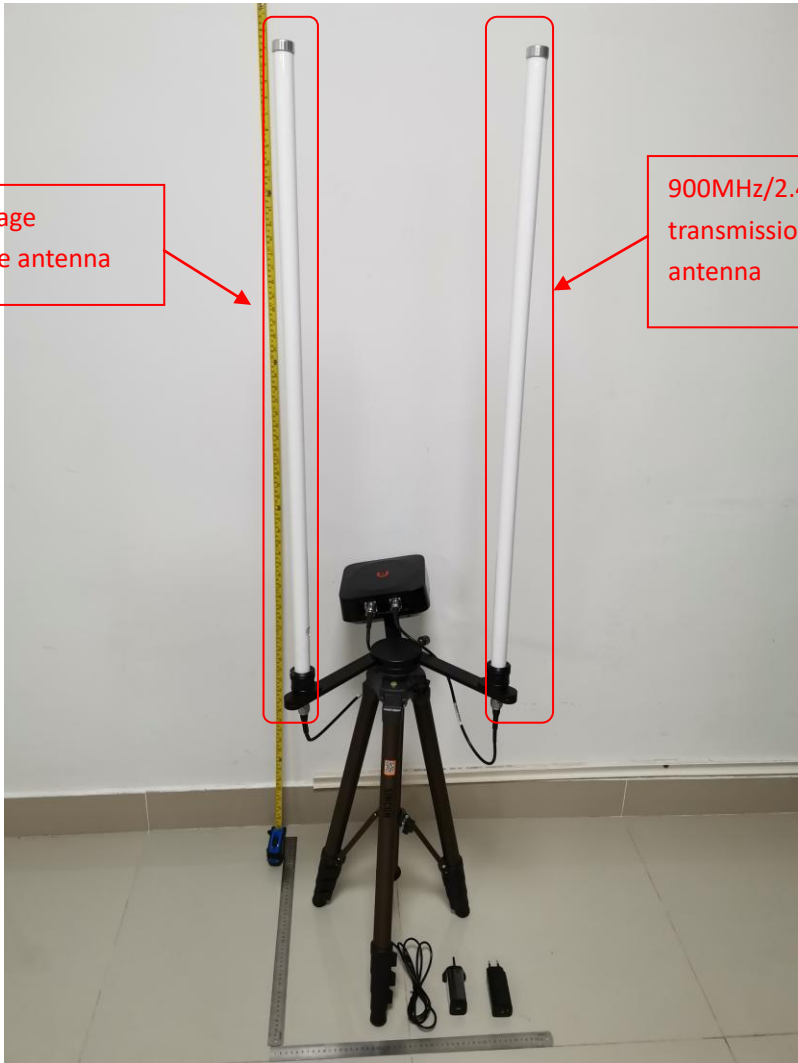

Test Model No.: DFMS-1

900MHz/2.4GHz image  
transmission Receive antenna

900MHz/2.4GHz image  
transmission Transmit&Receive  
antenna

Model: Gan-001  
Input: 100-240V-50/60Hz 1.5A  
Output Power: 65W Max  
Output USB-C1/C2: 5V=3A, 9V=3A,

RoHS

12V=3A, 15V=3A, 20V=3.25A  
Output USB-A: 3.4-5.5V=5A, 5V=3A, 9V=3A,  
12V=3A, 20V=3A  
Output USB-C1+USB-C2: 45W+18W(63W)  
Output USB-C1+USB-A: 45W+18W(63W)

Output USB-C2+USB-A: 5V=4.8A(24W)  
Output USB-C1+(USB-C2+USB-A): 45W+15W(60W)  
Manufacturer: SHENZHEN EZREAL  
TECHNOLOGY CO., LTD

# MaxiEn

High Performance Li-po Battery  
高性能锂聚合物电池

Model No. 型号: DF3\_4950\_1155

Rated Capacity 额定容量: 4950 mAh, 57.1 Wh

Nominal Voltage 标称电压: 11.55V

Max Charge Voltage 充电限制电压: 13.2V

3ICP9/48/88