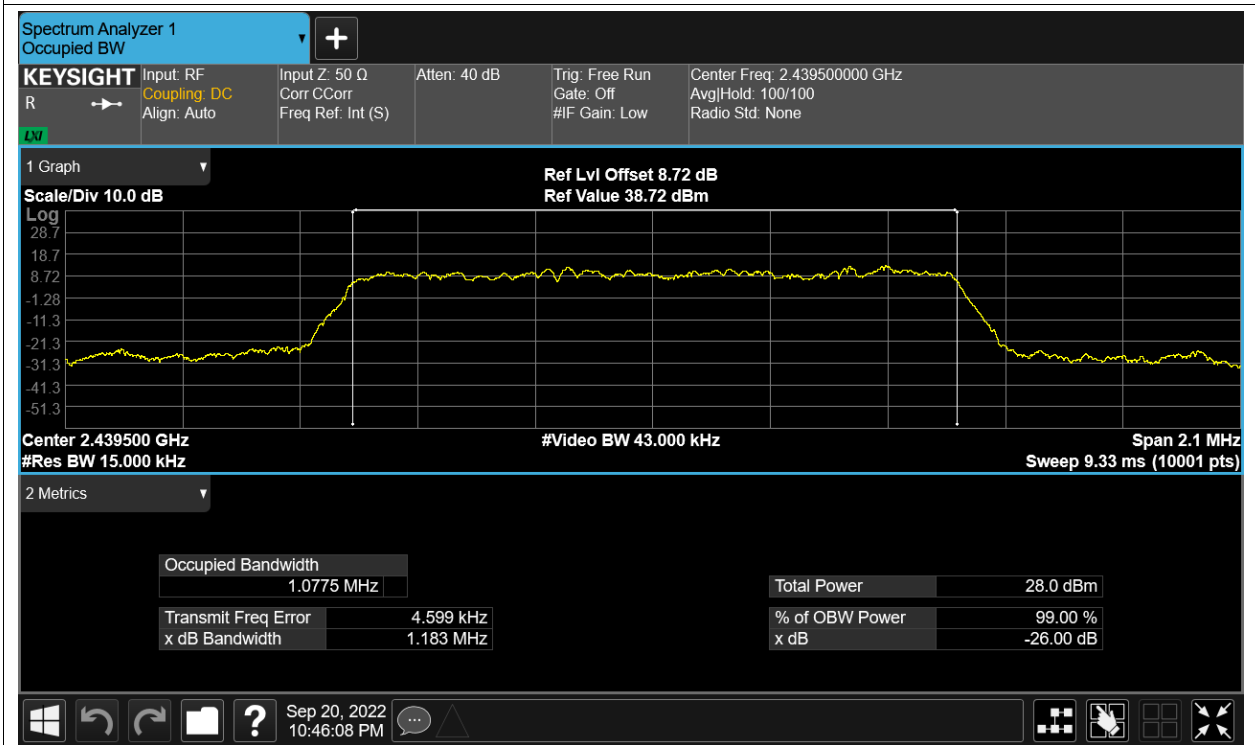

Test Graphs

OBW NVNT 2.4G-1.4M-16QAM 2403.5MHz Ant1

OBW NVNT 2.4G-1.4M-16QAM 2403.5MHz Ant2

OBW NVNT 2.4G-1.4M-16QAM 2439.5MHz Ant1

OBW NVNT 2.4G-1.4M-16QAM 2439.5MHz Ant2

OBW NVNT 2.4G-1.4M-16QAM 2475.5MHz Ant1

OBW NVNT 2.4G-1.4M-16QAM 2475.5MHz Ant2

OBW NVNT 2.4G-1.4M-QPSK 2403.5MHz Ant1

OBW NVNT 2.4G-1.4M-QPSK 2403.5MHz Ant2

OBW NVNT 2.4G-1.4M-QPSK 2439.5MHz Ant1

OBW NVNT 2.4G-1.4M-QPSK 2439.5MHz Ant2

OBW NVNT 2.4G-1.4M-QPSK 2475.5MHz Ant1

OBW NVNT 2.4G-1.4M-QPSK 2475.5MHz Ant2

OBW NVNT 2.4G-10M-16QAM 2407.5MHz Ant1

OBW NVNT 2.4G-10M-16QAM 2407.5MHz Ant2

OBW NVNT 2.4G-10M-16QAM 2439.5MHz Ant1

OBW NVNT 2.4G-10M-16QAM 2439.5MHz Ant2

OBW NVNT 2.4G-10M-16QAM 2471.5MHz Ant1