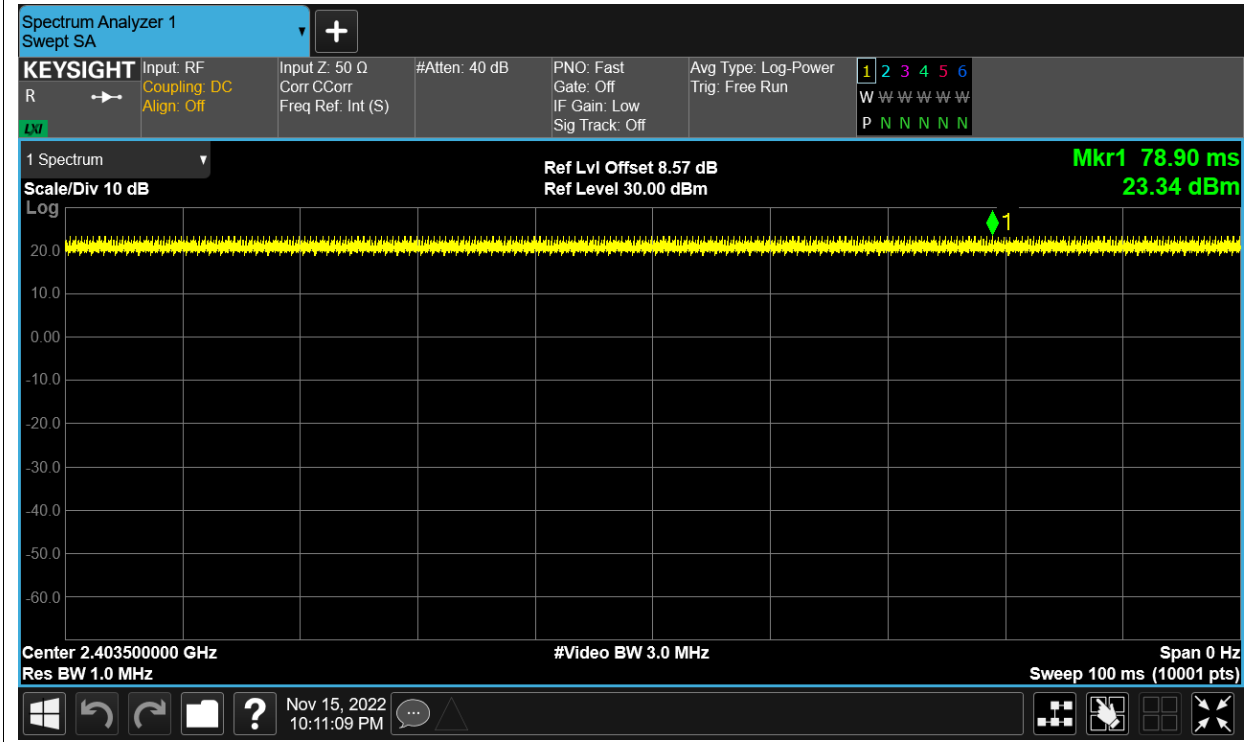

Test Graphs

Duty Cycle NVNT 2.4G-1.4M-16QAM 2403.5MHz Sum