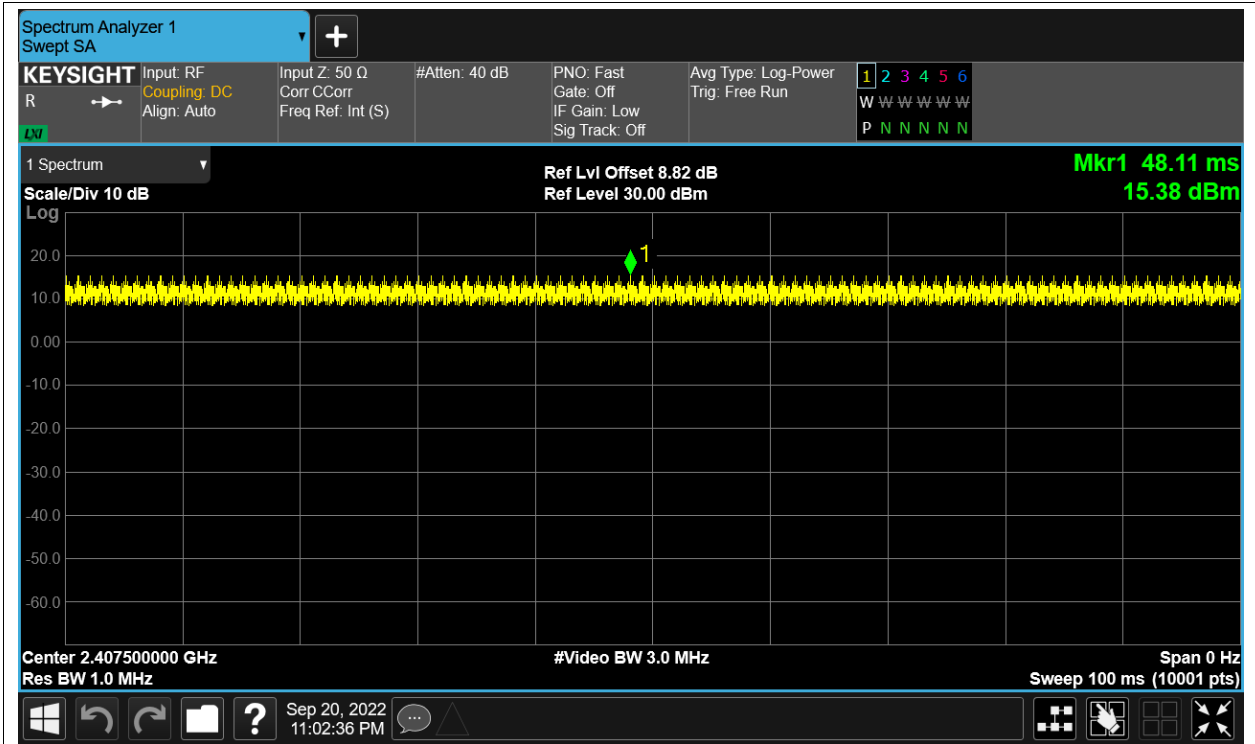

Duty Cycle NVNT 2.4G-10M-16QAM 2407.5MHz Sum