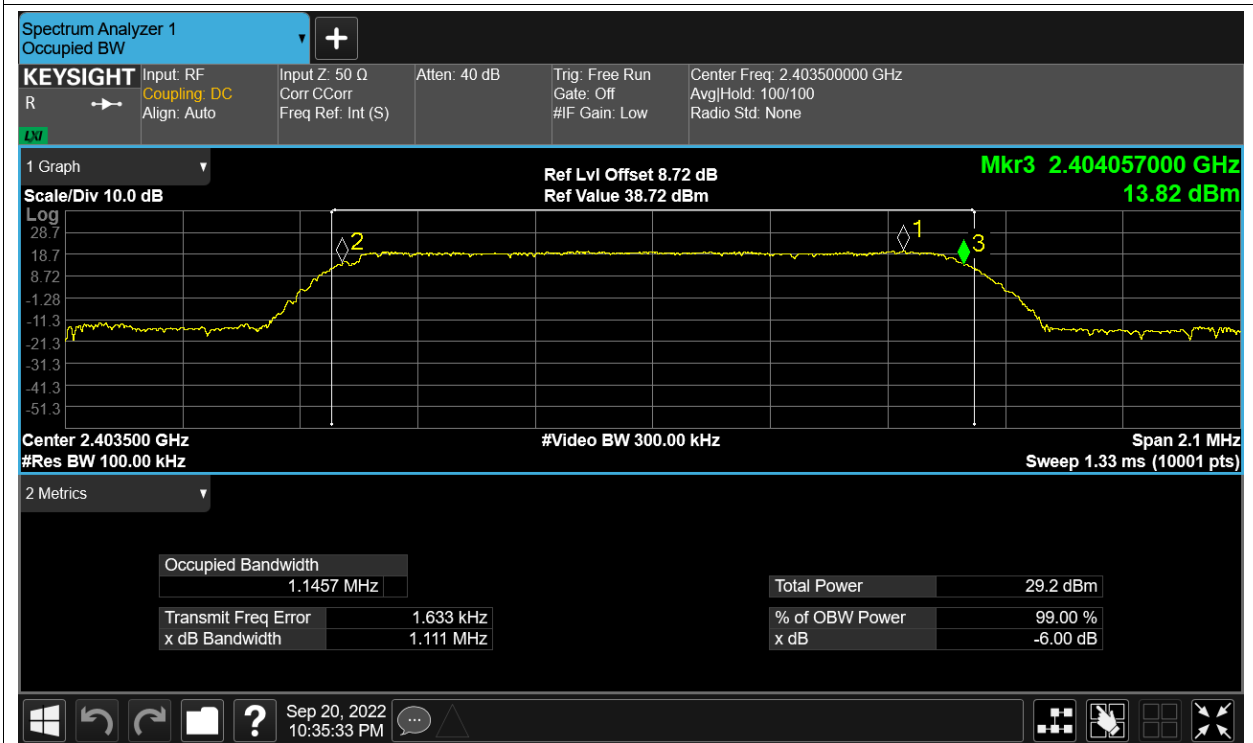

-6dB Bandwidth NVNT 2.4G-1.4M-QPSK 2403.5MHz Ant2