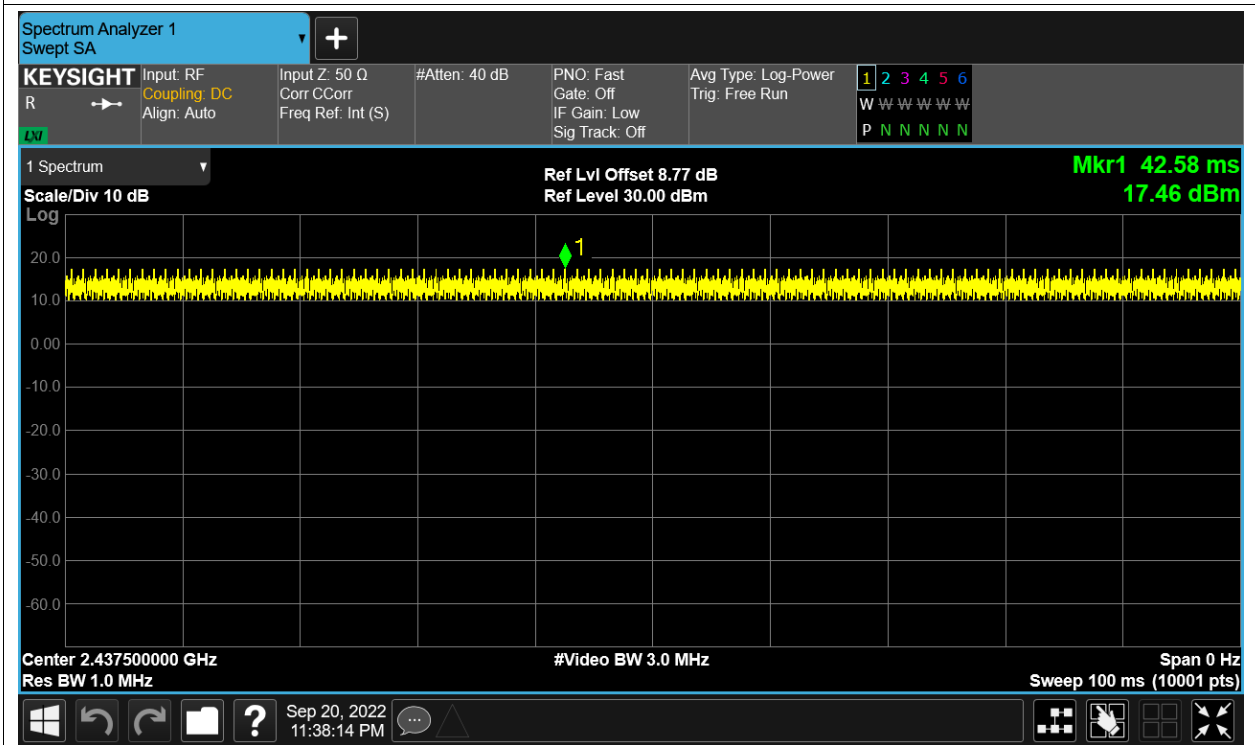

Duty Cycle NVNT 2.4G-10M-QPSK 2439.5MHz Sum

Duty Cycle NVNT 2.4G-10M-QPSK 2471.5MHz Sum

Duty Cycle NVNT 2.4G-20M-16QAM 2412.5MHz Sum

Duty Cycle NVNT 2.4G-20M-16QAM 2437.5MHz Sum

Duty Cycle NVNT 2.4G-20M-16QAM 2462.5MHz Sum