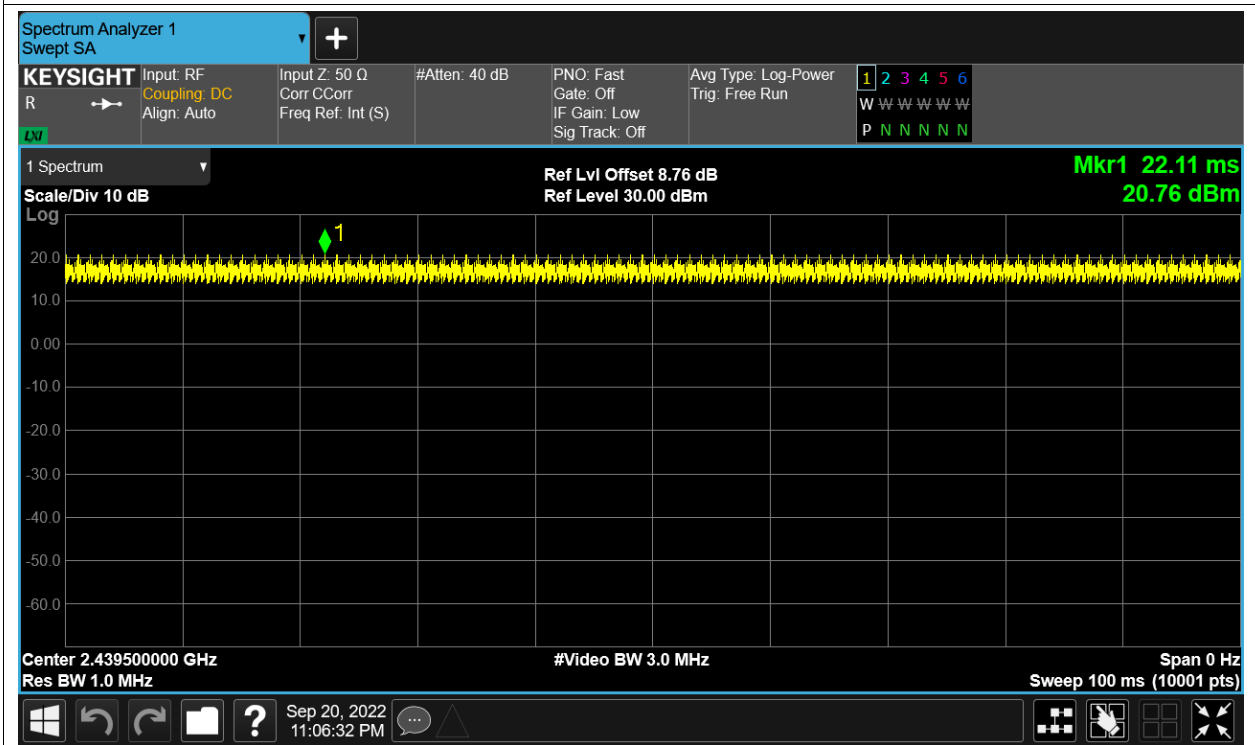

Duty Cycle NVNT 2.4G-10M-16QAM 2439.5MHz Sum