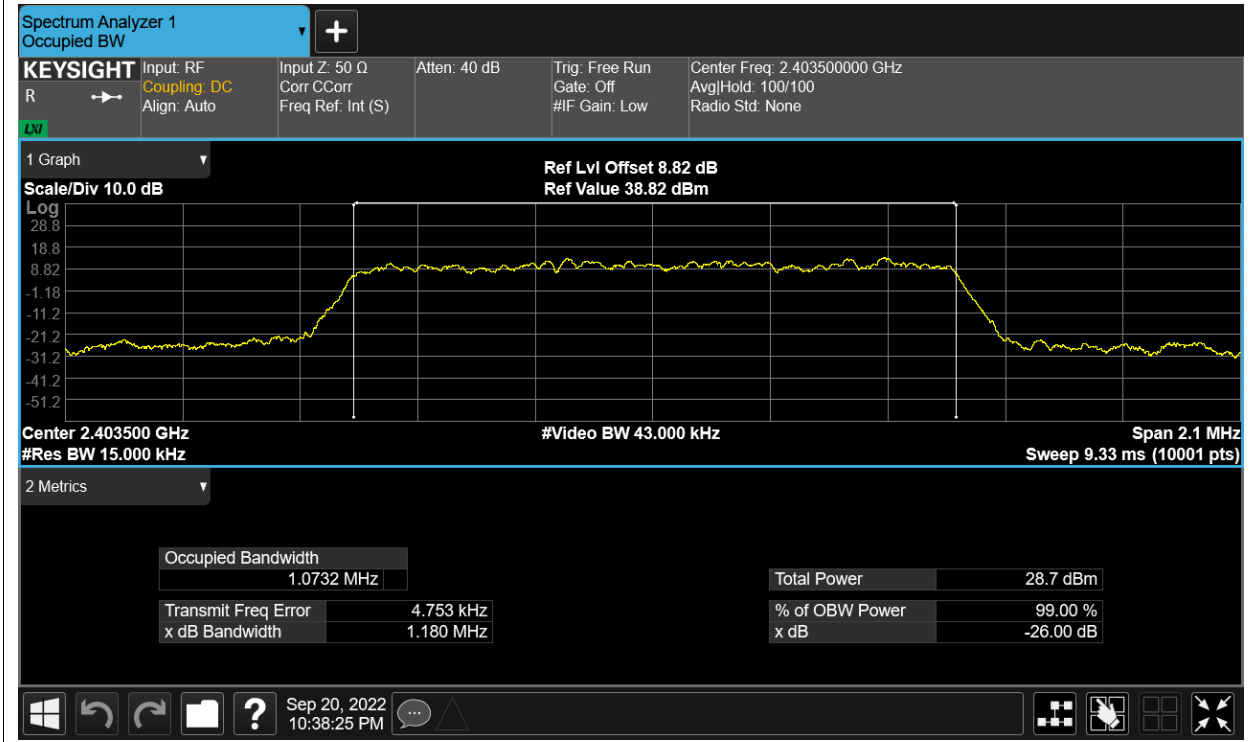

Test Graphs

OBW NVNT 2.4G-1.4M-16QAM 2403.5MHz Ant1