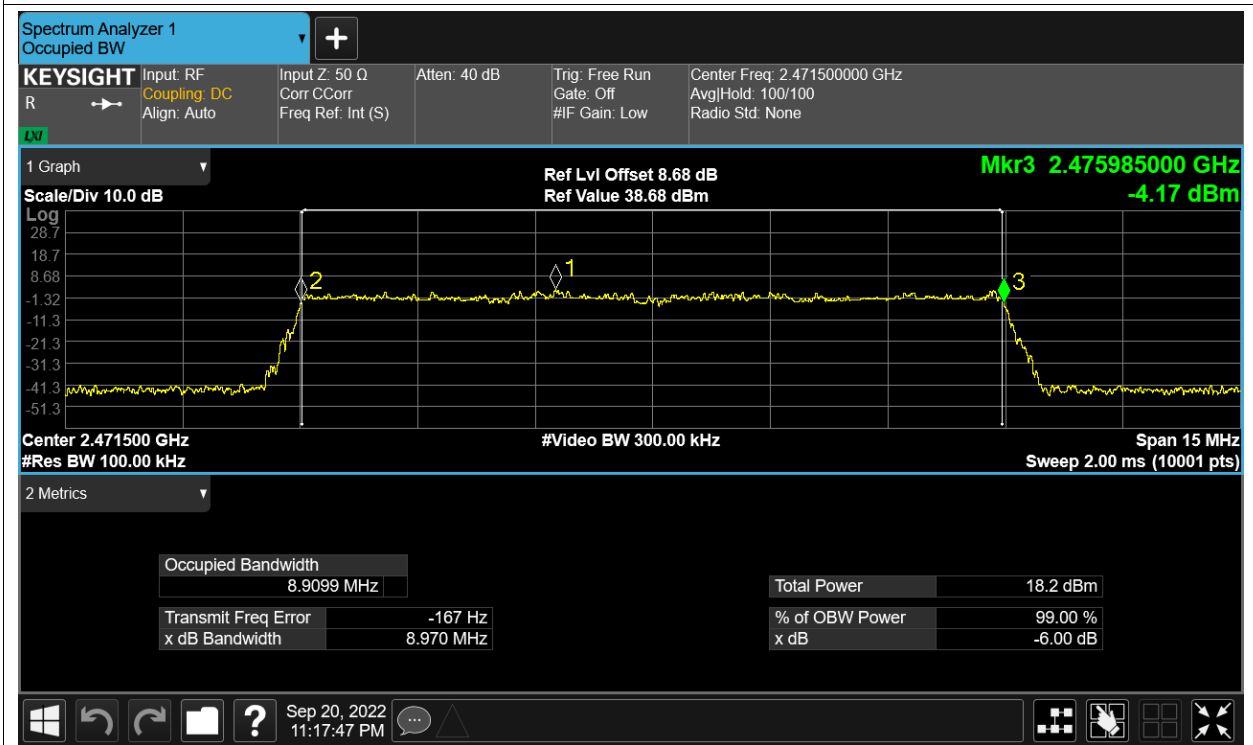

-6dB Bandwidth NVNT 2.4G-10M-16QAM 2471.5MHz Ant2