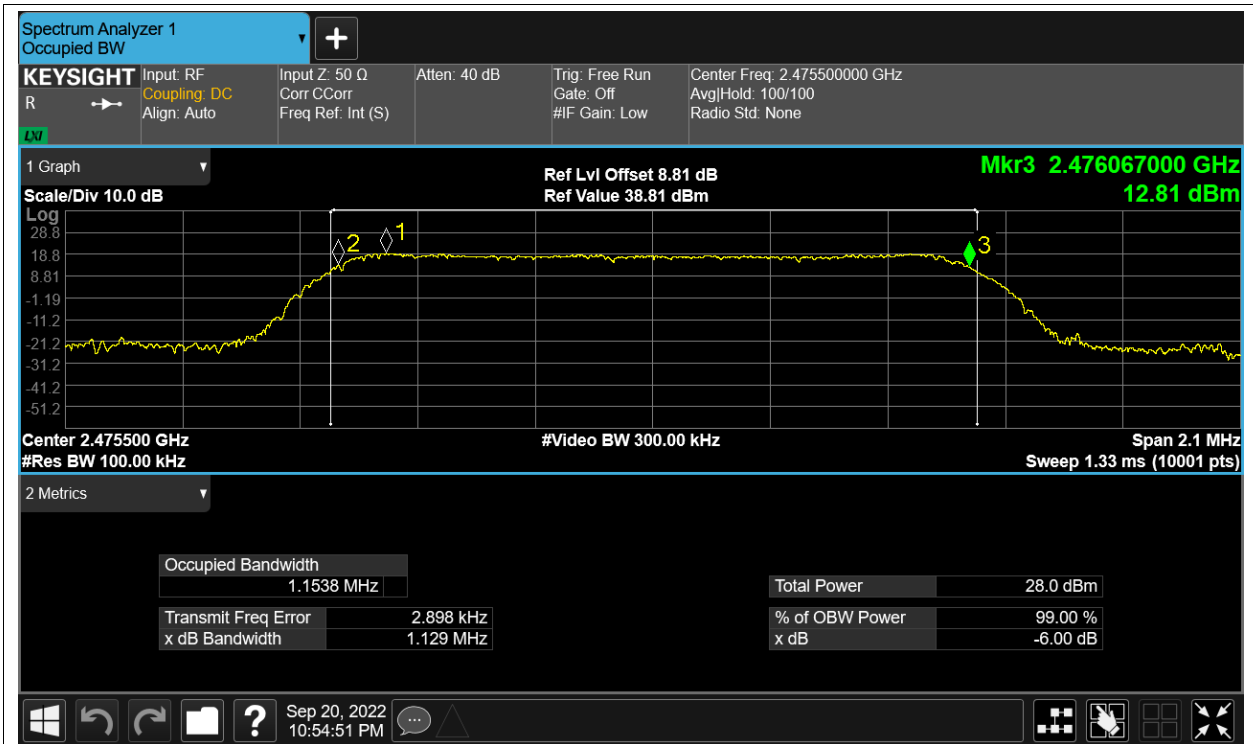

-6dB Bandwidth

Condition	Mode	Frequency (MHz)	Antenna	-6 dB Bandwidth (MHz)	limit	Verdic
NVNT	2.4G-1.4M-16QAM	2403.5	Ant1	1.116	0.5	Pass
NVNT	2.4G-1.4M-16QAM	2403.5	Ant2	1.11	0.5	Pass
NVNT	2.4G-1.4M-16QAM	2439.5	Ant1	1.123	0.5	Pass
NVNT	2.4G-1.4M-16QAM	2439.5	Ant2	1.12	0.5	Pass
NVNT	2.4G-1.4M-16QAM	2475.5	Ant1	1.129	0.5	Pass
NVNT	2.4G-1.4M-16QAM	2475.5	Ant2	1.12	0.5	Pass
NVNT	2.4G-1.4M-QPSK	2403.5	Ant1	1.124	0.5	Pass
NVNT	2.4G-1.4M-QPSK	2403.5	Ant2	1.111	0.5	Pass
NVNT	2.4G-1.4M-QPSK	2439.5	Ant1	1.108	0.5	Pass
NVNT	2.4G-1.4M-QPSK	2439.5	Ant2	1.122	0.5	Pass
NVNT	2.4G-1.4M-QPSK	2475.5	Ant1	1.109	0.5	Pass
NVNT	2.4G-1.4M-QPSK	2475.5	Ant2	1.122	0.5	Pass
NVNT	2.4G-10M-16QAM	2407.5	Ant1	9.028	0.5	Pass
NVNT	2.4G-10M-16QAM	2407.5	Ant2	8.977	0.5	Pass
NVNT	2.4G-10M-16QAM	2439.5	Ant1	8.982	0.5	Pass
NVNT	2.4G-10M-16QAM	2439.5	Ant2	8.977	0.5	Pass
NVNT	2.4G-10M-16QAM	2471.5	Ant1	8.996	0.5	Pass
NVNT	2.4G-10M-16QAM	2471.5	Ant2	8.97	0.5	Pass
NVNT	2.4G-10M-QPSK	2407.5	Ant1	9.013	0.5	Pass
NVNT	2.4G-10M-QPSK	2407.5	Ant2	8.997	0.5	Pass
NVNT	2.4G-10M-QPSK	2439.5	Ant1	8.963	0.5	Pass
NVNT	2.4G-10M-QPSK	2439.5	Ant2	8.987	0.5	Pass
NVNT	2.4G-10M-QPSK	2471.5	Ant1	8.997	0.5	Pass
NVNT	2.4G-10M-QPSK	2471.5	Ant2	8.972	0.5	Pass
NVNT	2.4G-20M-16QAM	2412.5	Ant1	18.013	0.5	Pass
NVNT	2.4G-20M-16QAM	2412.5	Ant2	18.011	0.5	Pass
NVNT	2.4G-20M-16QAM	2437.5	Ant1	17.986	0.5	Pass
NVNT	2.4G-20M-16QAM	2437.5	Ant2	18.022	0.5	Pass
NVNT	2.4G-20M-16QAM	2462.5	Ant1	17.979	0.5	Pass
NVNT	2.4G-20M-16QAM	2462.5	Ant2	17.97	0.5	Pass
NVNT	2.4G-20M-QPSK	2412.5	Ant1	17.976	0.5	Pass
NVNT	2.4G-20M-QPSK	2412.5	Ant2	18.016	0.5	Pass
NVNT	2.4G-20M-QPSK	2437.5	Ant1	17.997	0.5	Pass
NVNT	2.4G-20M-QPSK	2437.5	Ant2	17.987	0.5	Pass
NVNT	2.4G-20M-QPSK	2462.5	Ant1	18.016	0.5	Pass
NVNT	2.4G-20M-QPSK	2462.5	Ant2	17.982	0.5	Pass

-6dB Bandwidth NVNT 2.4G-1.4M-16QAM 2439.5MHz Ant1

-6dB Bandwidth NVNT 2.4G-1.4M-16QAM 2439.5MHz Ant2

-6dB Bandwidth NVNT 2.4G-1.4M-16QAM 2475.5MHz Ant1

-6dB Bandwidth NVNT 2.4G-1.4M-16QAM 2475.5MHz Ant2