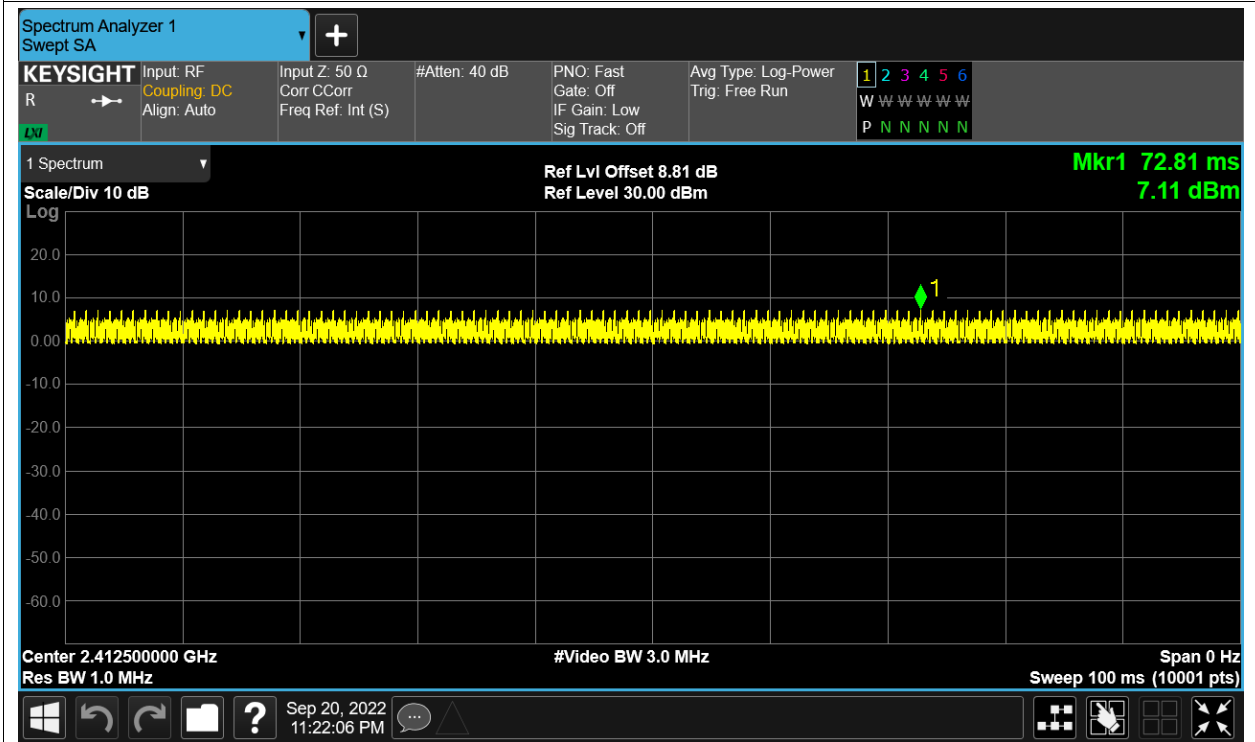

Duty Cycle NVNT 2.4G-20M-QPSK 2412.5MHz Sum