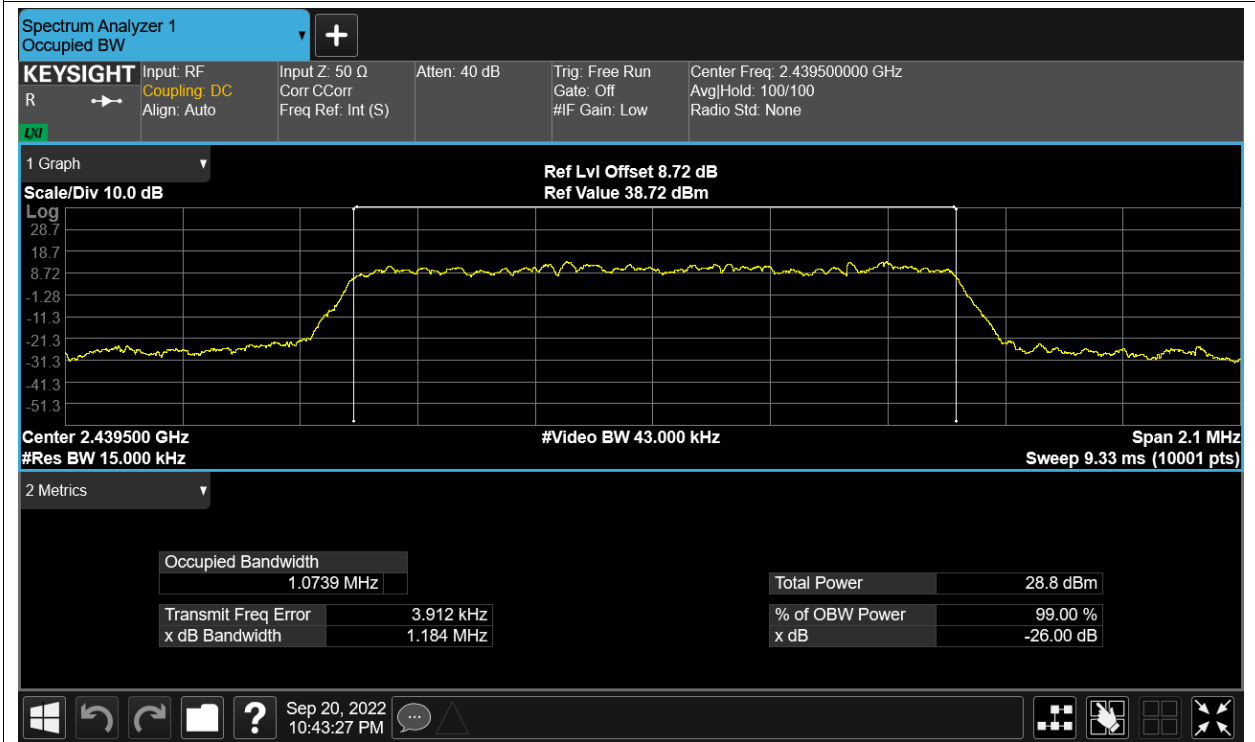

Test Graphs

OBW NVNT 2.4G-1.4M-16QAM 2403.5MHz Ant1

OBW NVNT 2.4G-1.4M-16QAM 2403.5MHz Ant2

OBW NVNT 2.4G-1.4M-16QAM 2439.5MHz Ant1

OBW NVNT 2.4G-1.4M-16QAM 2439.5MHz Ant2

OBW NVNT 2.4G-1.4M-16QAM 2475.5MHz Ant1

OBW NVNT 2.4G-1.4M-16QAM 2475.5MHz Ant2

OBW NVNT 2.4G-1.4M-QPSK 2403.5MHz Ant1

OBW NVNT 2.4G-1.4M-QPSK 2403.5MHz Ant2

OBW NVNT 2.4G-1.4M-QPSK 2439.5MHz Ant1

OBW NVNT 2.4G-1.4M-QPSK 2439.5MHz Ant2

OBW NVNT 2.4G-1.4M-QPSK 2475.5MHz Ant1