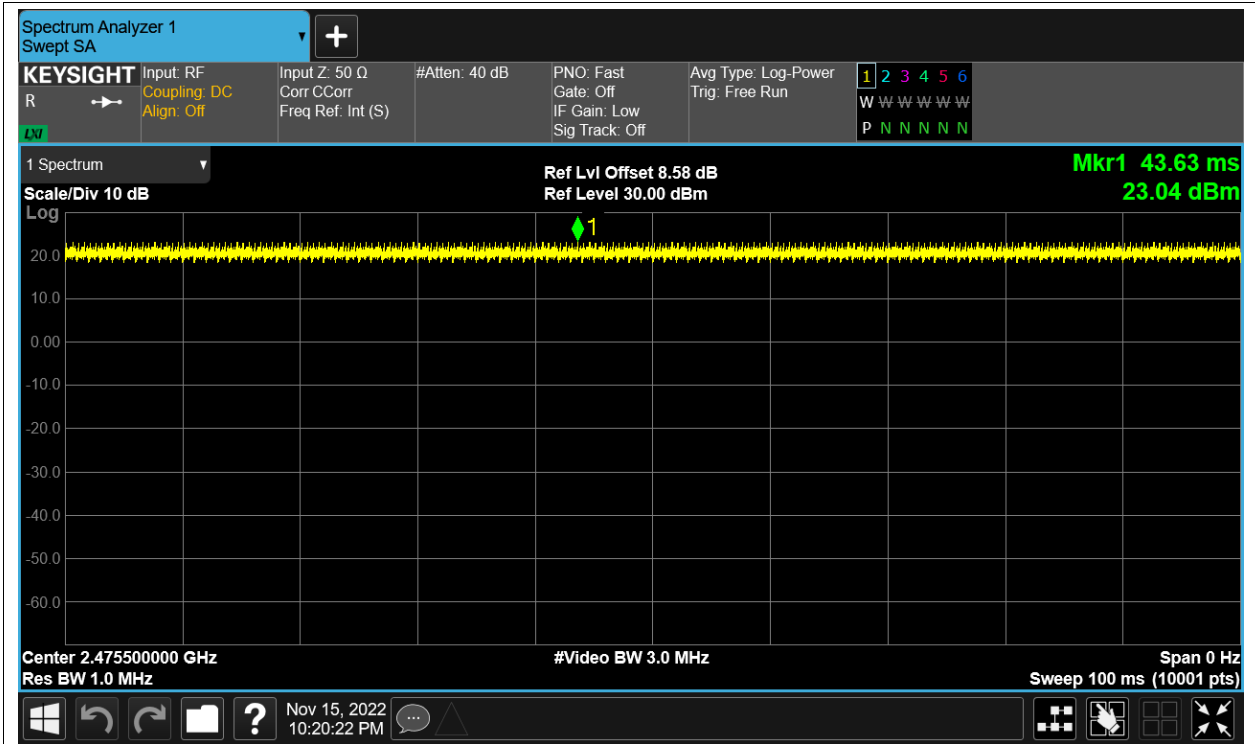

Test Graphs

Duty Cycle NVNT 2.4G-1.4M-16QAM 2403.5MHz Sum

Duty Cycle NVNT 2.4G-1.4M-16QAM 2439.5MHz Sum

Duty Cycle NVNT 2.4G-1.4M-16QAM 2475.5MHz Sum

Duty Cycle NVNT 2.4G-1.4M-QPSK 2403.5MHz Sum

Duty Cycle NVNT 2.4G-1.4M-QPSK 2439.5MHz Sum