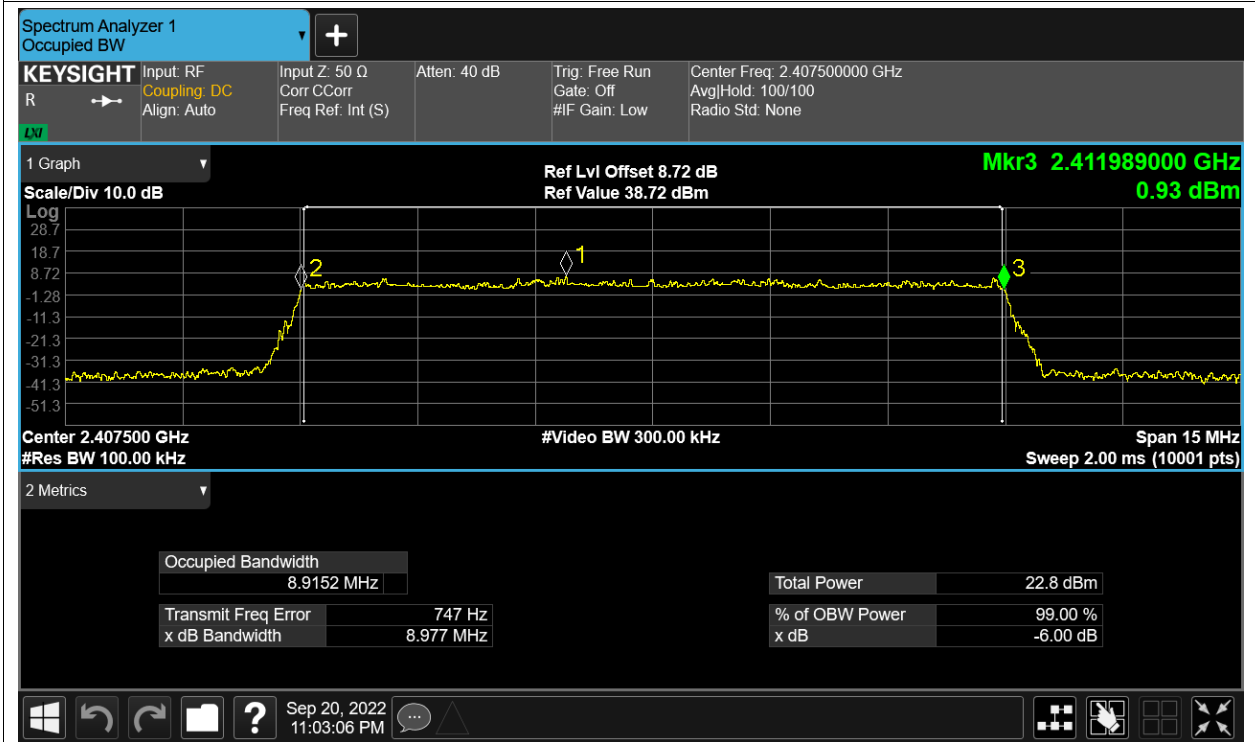

-6dB Bandwidth NVNT 2.4G-10M-16QAM 2407.5MHz Ant2