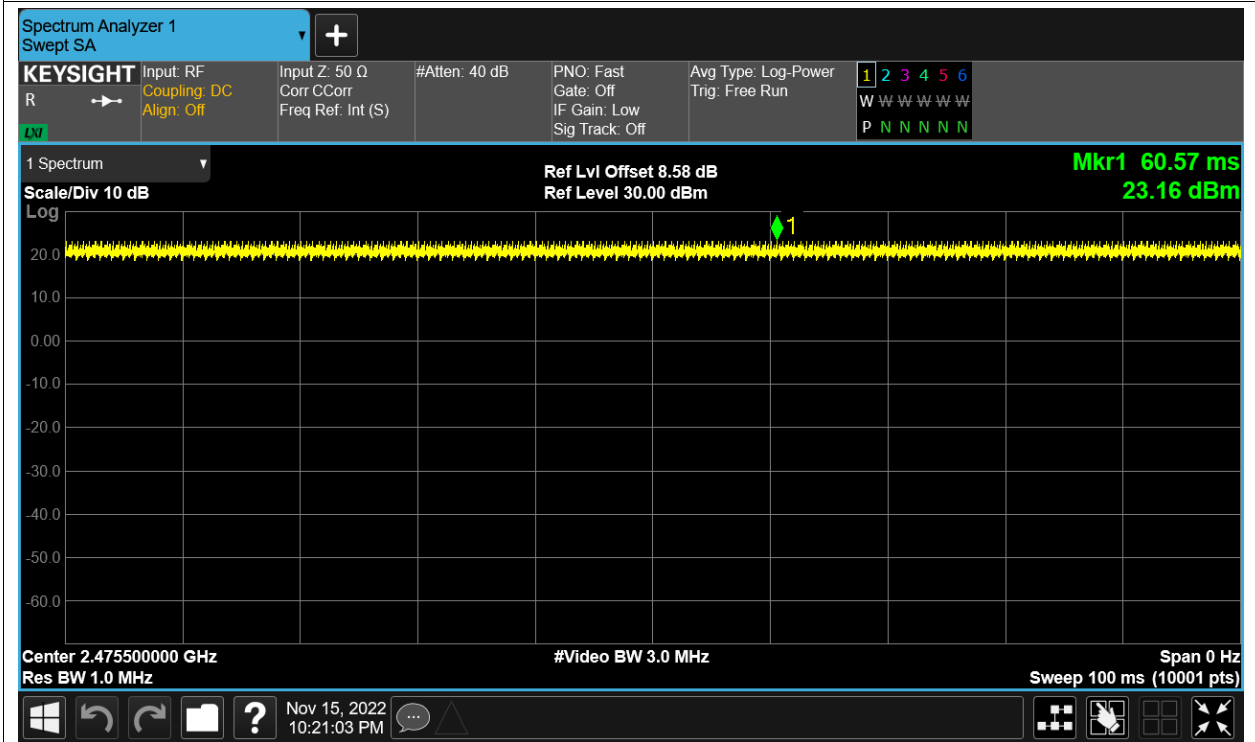

Duty Cycle NVNT 2.4G-1.4M-QPSK 2475.5MHz Sum