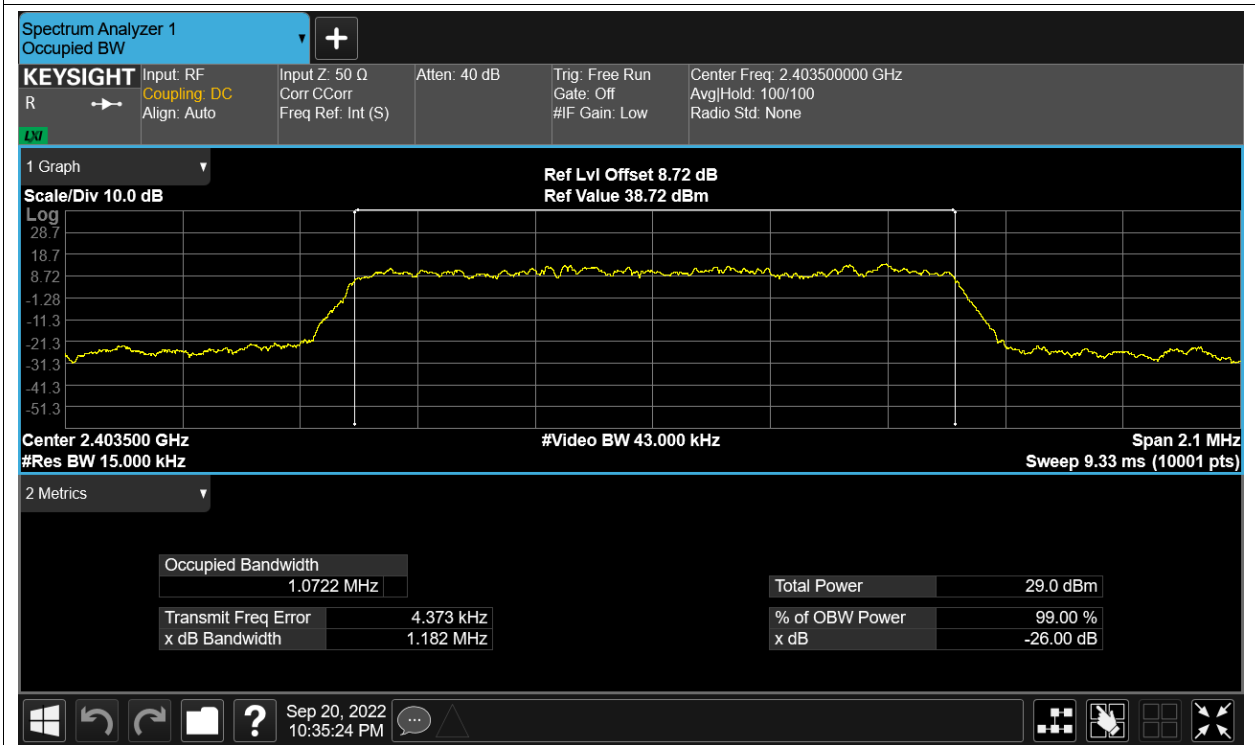

Test Graphs

OBW NVNT 2.4G-1.4M-16QAM 2403.5MHz Ant1

OBW NVNT 2.4G-1.4M-16QAM 2403.5MHz Ant2

OBW NVNT 2.4G-1.4M-16QAM 2439.5MHz Ant1

OBW NVNT 2.4G-1.4M-16QAM 2439.5MHz Ant2

OBW NVNT 2.4G-1.4M-16QAM 2475.5MHz Ant1

OBW NVNT 2.4G-1.4M-16QAM 2475.5MHz Ant2

OBW NVNT 2.4G-1.4M-QPSK 2403.5MHz Ant1

OBW NVNT 2.4G-1.4M-QPSK 2403.5MHz Ant2

OBW NVNT 2.4G-1.4M-QPSK 2439.5MHz Ant1

OBW NVNT 2.4G-1.4M-QPSK 2439.5MHz Ant2

OBW NVNT 2.4G-1.4M-QPSK 2475.5MHz Ant1