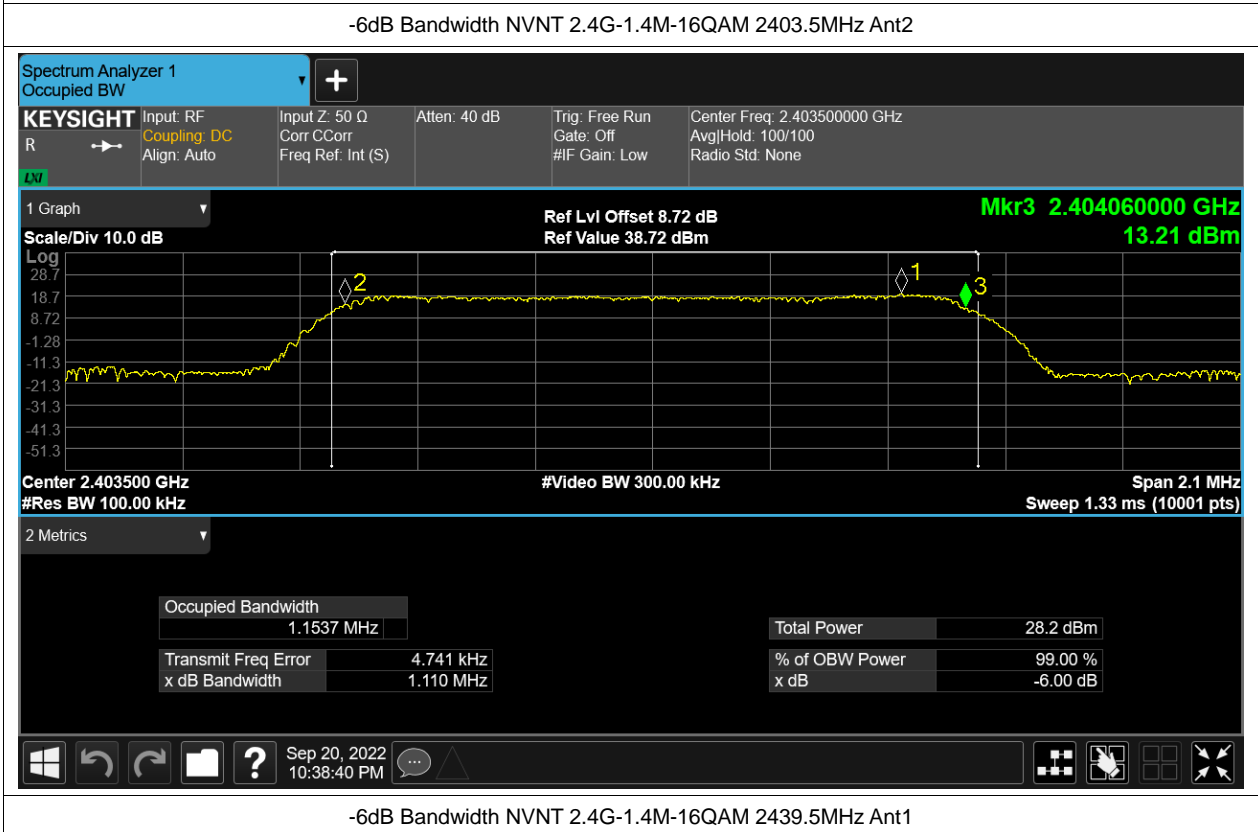

-6dB Bandwidth NVNT 2.4G-1.4M-16QAM 2439.5MHz Ant1