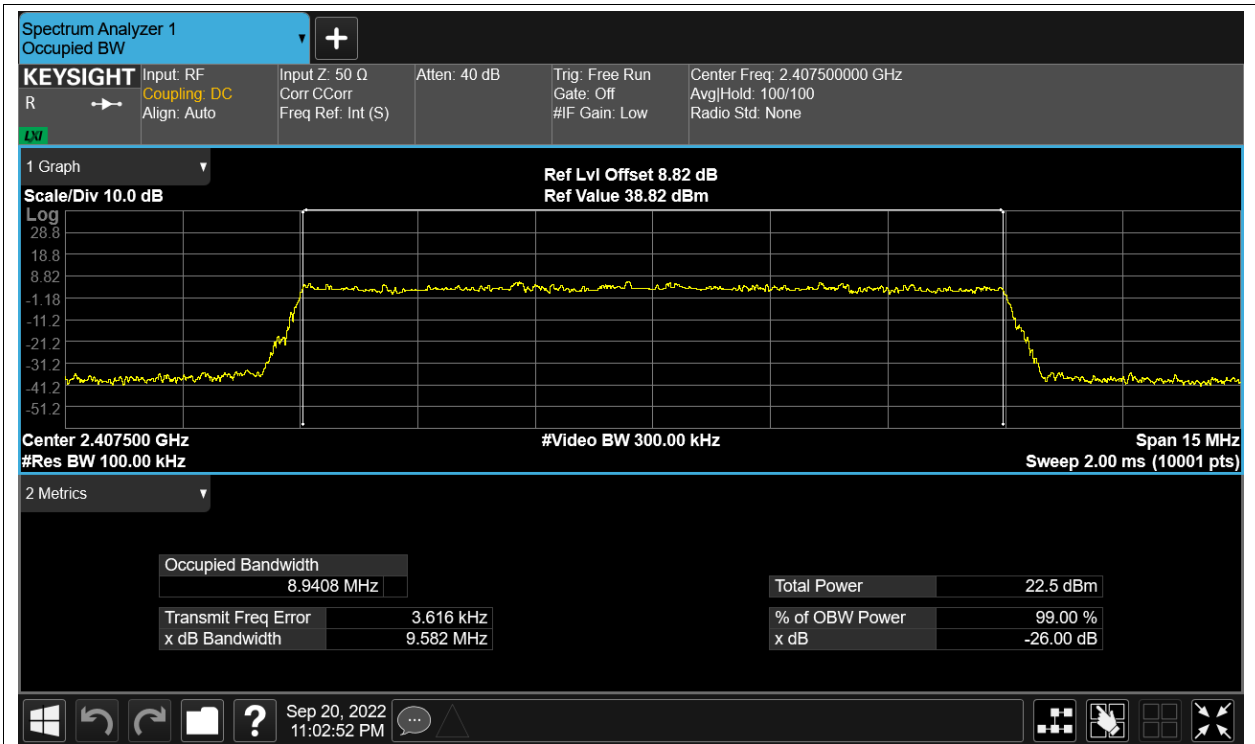

Test Graphs

OBW NVNT 2.4G-1.4M-16QAM 2403.5MHz Ant1

OBW NVNT 2.4G-1.4M-16QAM 2403.5MHz Ant2

OBW NVNT 2.4G-1.4M-16QAM 2439.5MHz Ant1

OBW NVNT 2.4G-1.4M-16QAM 2439.5MHz Ant2

OBW NVNT 2.4G-1.4M-16QAM 2475.5MHz Ant1

OBW NVNT 2.4G-1.4M-16QAM 2475.5MHz Ant2

OBW NVNT 2.4G-1.4M-QPSK 2403.5MHz Ant1

OBW NVNT 2.4G-1.4M-QPSK 2403.5MHz Ant2

OBW NVNT 2.4G-1.4M-QPSK 2439.5MHz Ant1

OBW NVNT 2.4G-1.4M-QPSK 2439.5MHz Ant2

OBW NVNT 2.4G-1.4M-QPSK 2475.5MHz Ant1

OBW NVNT 2.4G-1.4M-QPSK 2475.5MHz Ant2

OBW NVNT 2.4G-10M-16QAM 2407.5MHz Ant1

OBW NVNT 2.4G-10M-16QAM 2407.5MHz Ant2

OBW NVNT 2.4G-10M-16QAM 2439.5MHz Ant1

OBW NVNT 2.4G-10M-16QAM 2439.5MHz Ant2

OBW NVNT 2.4G-10M-16QAM 2471.5MHz Ant1