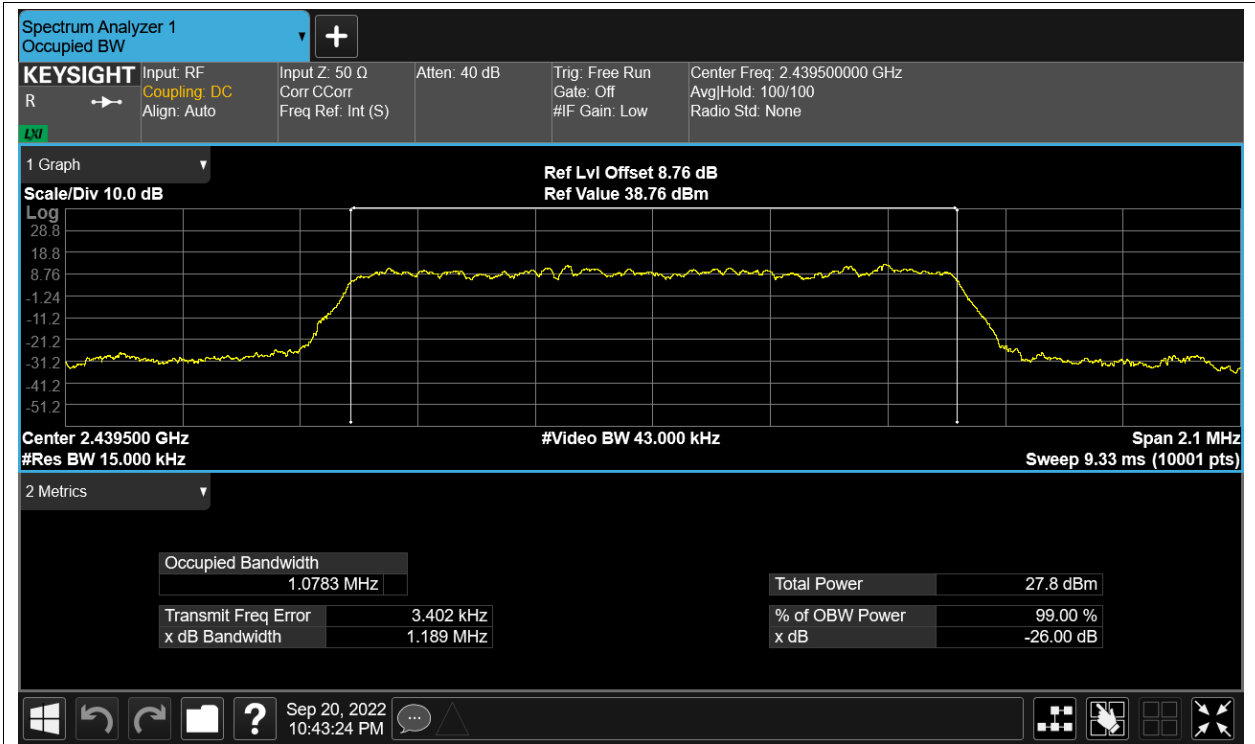

Test Graphs

OBW NVNT 2.4G-1.4M-16QAM 2403.5MHz Ant1

OBW NVNT 2.4G-1.4M-16QAM 2403.5MHz Ant2

OBW NVNT 2.4G-1.4M-16QAM 2439.5MHz Ant1

OBW NVNT 2.4G-1.4M-16QAM 2439.5MHz Ant2

OBW NVNT 2.4G-1.4M-16QAM 2475.5MHz Ant1

OBW NVNT 2.4G-1.4M-16QAM 2475.5MHz Ant2

OBW NVNT 2.4G-1.4M-QPSK 2403.5MHz Ant1

OBW NVNT 2.4G-1.4M-QPSK 2403.5MHz Ant2

OBW NVNT 2.4G-1.4M-QPSK 2439.5MHz Ant1

OBW NVNT 2.4G-1.4M-QPSK 2439.5MHz Ant2

OBW NVNT 2.4G-1.4M-QPSK 2475.5MHz Ant1