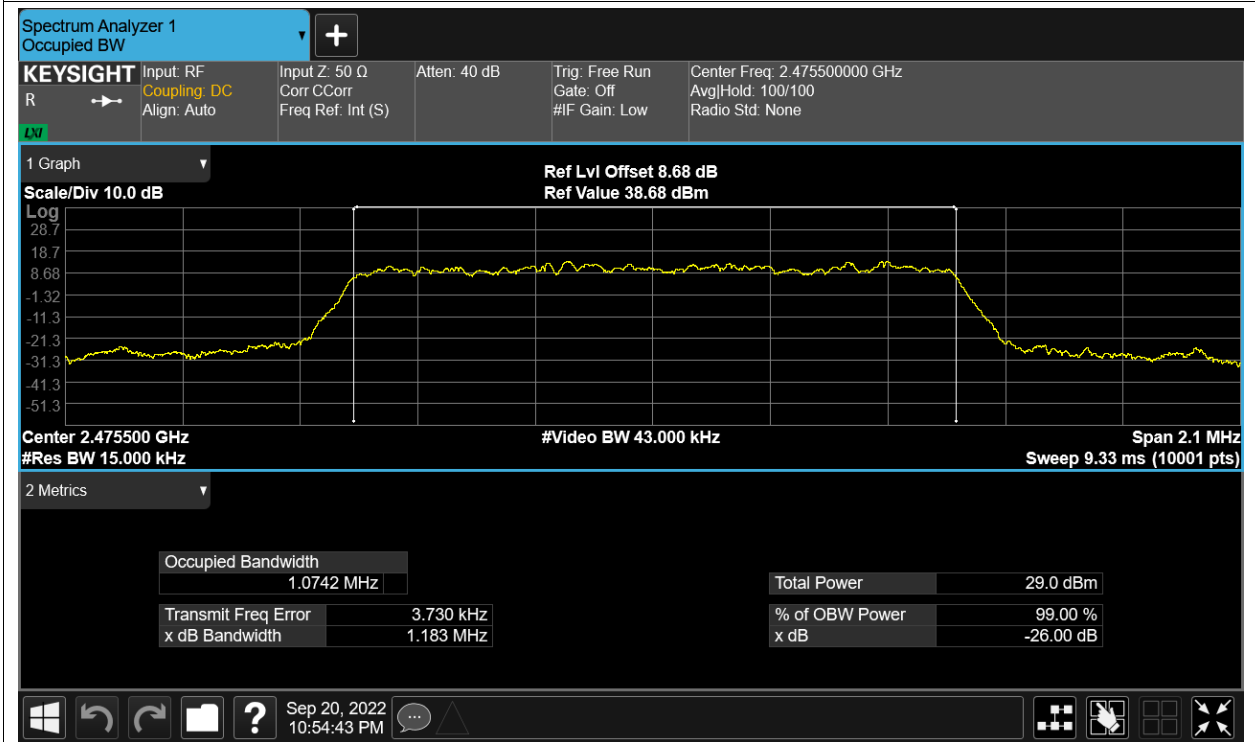

Test Graphs

OBW NVNT 2.4G-1.4M-16QAM 2403.5MHz Ant1

OBW NVNT 2.4G-1.4M-16QAM 2403.5MHz Ant2

OBW NVNT 2.4G-1.4M-16QAM 2439.5MHz Ant1

OBW NVNT 2.4G-1.4M-16QAM 2439.5MHz Ant2

OBW NVNT 2.4G-1.4M-16QAM 2475.5MHz Ant1

OBW NVNT 2.4G-1.4M-16QAM 2475.5MHz Ant2

OBW NVNT 2.4G-1.4M-QPSK 2403.5MHz Ant1

OBW NVNT 2.4G-1.4M-QPSK 2403.5MHz Ant2

OBW NVNT 2.4G-1.4M-QPSK 2439.5MHz Ant1

OBW NVNT 2.4G-1.4M-QPSK 2439.5MHz Ant2

OBW NVNT 2.4G-1.4M-QPSK 2475.5MHz Ant1