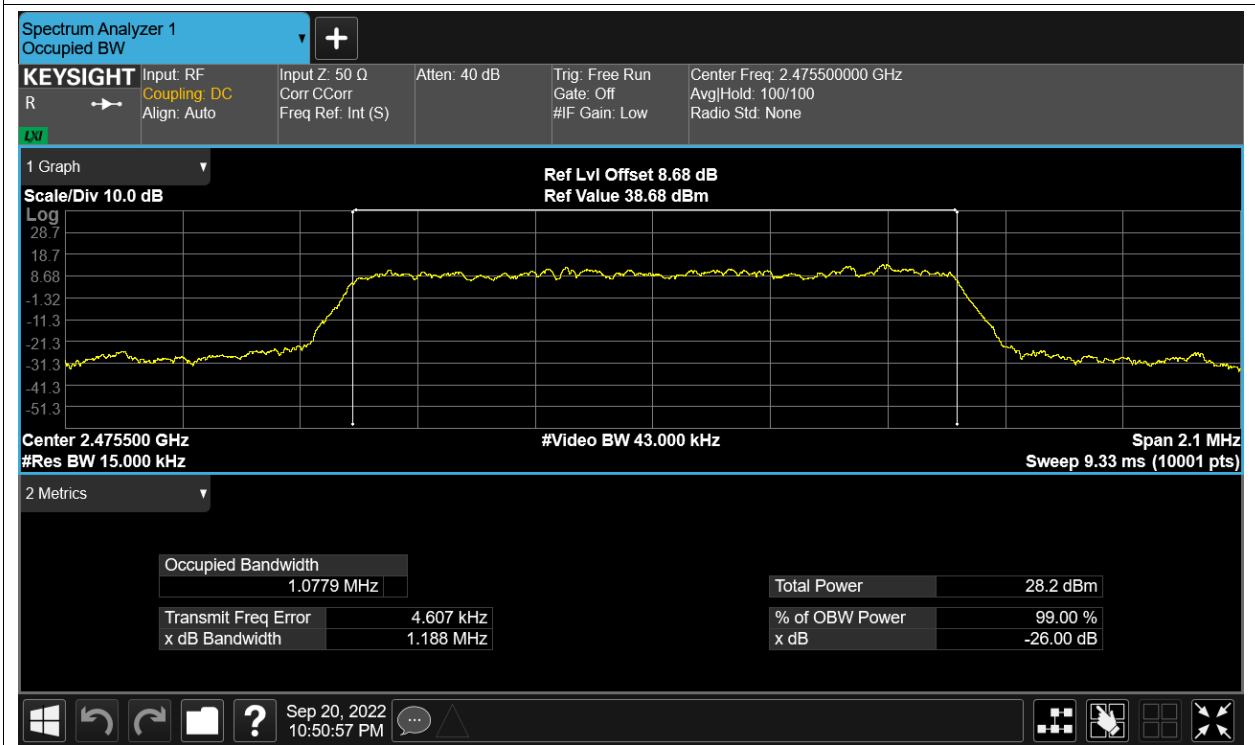

Test Graphs

OBW NVNT 2.4G-1.4M-16QAM 2403.5MHz Ant1

OBW NVNT 2.4G-1.4M-16QAM 2403.5MHz Ant2

OBW NVNT 2.4G-1.4M-16QAM 2439.5MHz Ant1

OBW NVNT 2.4G-1.4M-16QAM 2439.5MHz Ant2

OBW NVNT 2.4G-1.4M-16QAM 2475.5MHz Ant1

OBW NVNT 2.4G-1.4M-16QAM 2475.5MHz Ant2

OBW NVNT 2.4G-1.4M-QPSK 2403.5MHz Ant1

OBW NVNT 2.4G-1.4M-QPSK 2403.5MHz Ant2

OBW NVNT 2.4G-1.4M-QPSK 2439.5MHz Ant1

OBW NVNT 2.4G-1.4M-QPSK 2439.5MHz Ant2

OBW NVNT 2.4G-1.4M-QPSK 2475.5MHz Ant1

OBW NVNT 2.4G-1.4M-QPSK 2475.5MHz Ant2

OBW NVNT 2.4G-10M-16QAM 2407.5MHz Ant1

OBW NVNT 2.4G-10M-16QAM 2407.5MHz Ant2

OBW NVNT 2.4G-10M-16QAM 2439.5MHz Ant1

OBW NVNT 2.4G-10M-16QAM 2439.5MHz Ant2

OBW NVNT 2.4G-10M-16QAM 2471.5MHz Ant1