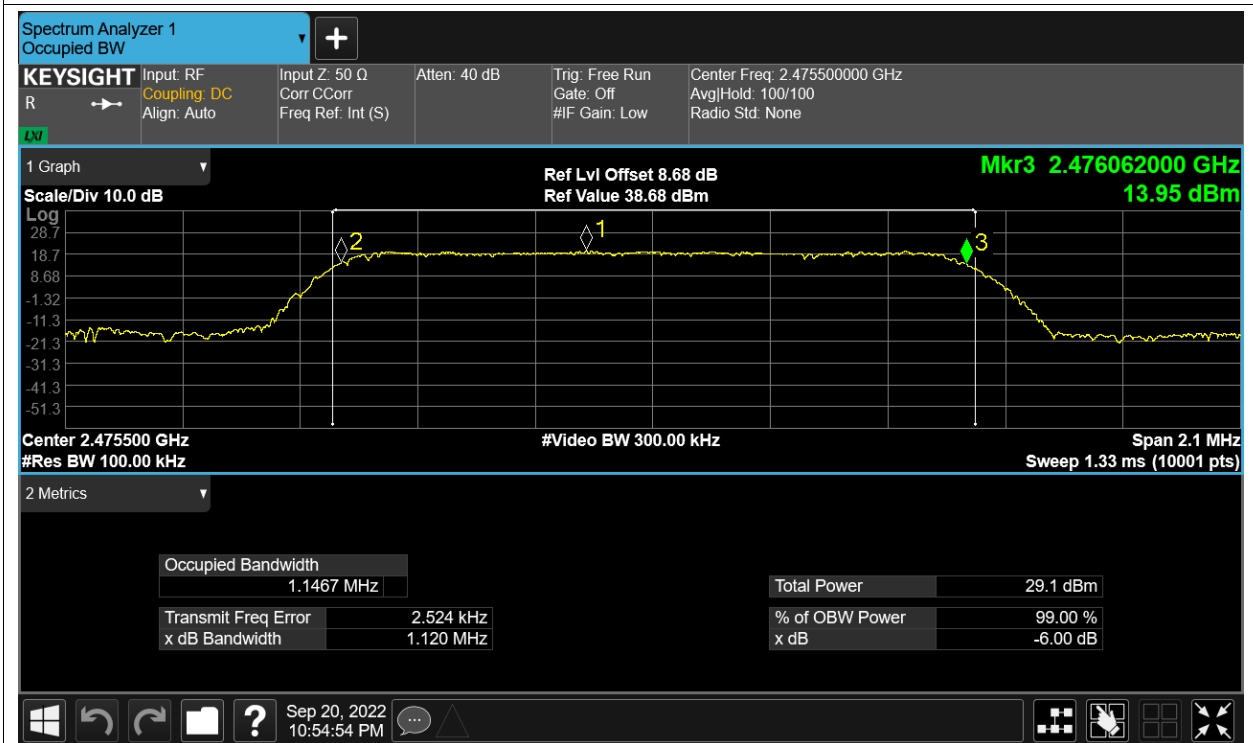

-6dB Bandwidth NVNT 2.4G-1.4M-16QAM 2439.5MHz Ant1

-6dB Bandwidth NVNT 2.4G-1.4M-16QAM 2439.5MHz Ant2

-6dB Bandwidth NVNT 2.4G-1.4M-16QAM 2475.5MHz Ant1

-6dB Bandwidth NVNT 2.4G-1.4M-16QAM 2475.5MHz Ant2