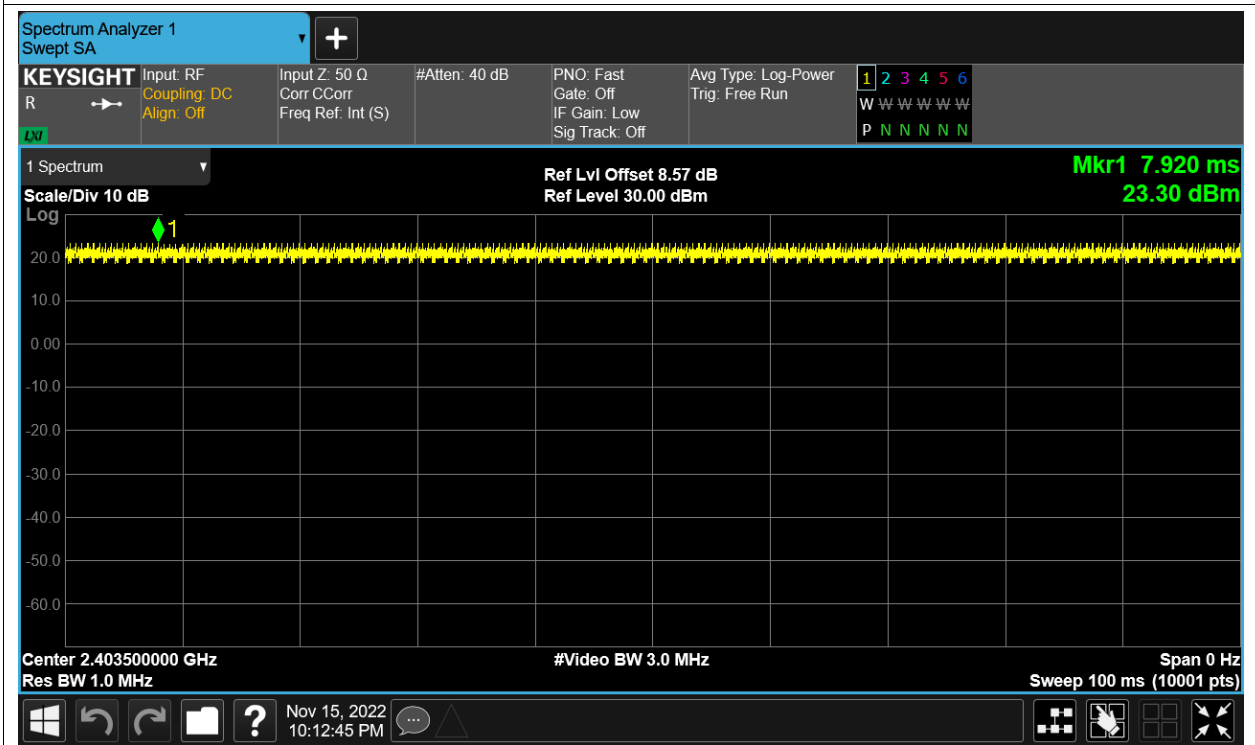

Test Graphs

Duty Cycle NVNT 2.4G-1.4M-16QAM 2403.5MHz Sum

Duty Cycle NVNT 2.4G-1.4M-16QAM 2439.5MHz Sum

Duty Cycle NVNT 2.4G-1.4M-16QAM 2475.5MHz Sum

Duty Cycle NVNT 2.4G-1.4M-QPSK 2403.5MHz Sum

Duty Cycle NVNT 2.4G-1.4M-QPSK 2439.5MHz Sum