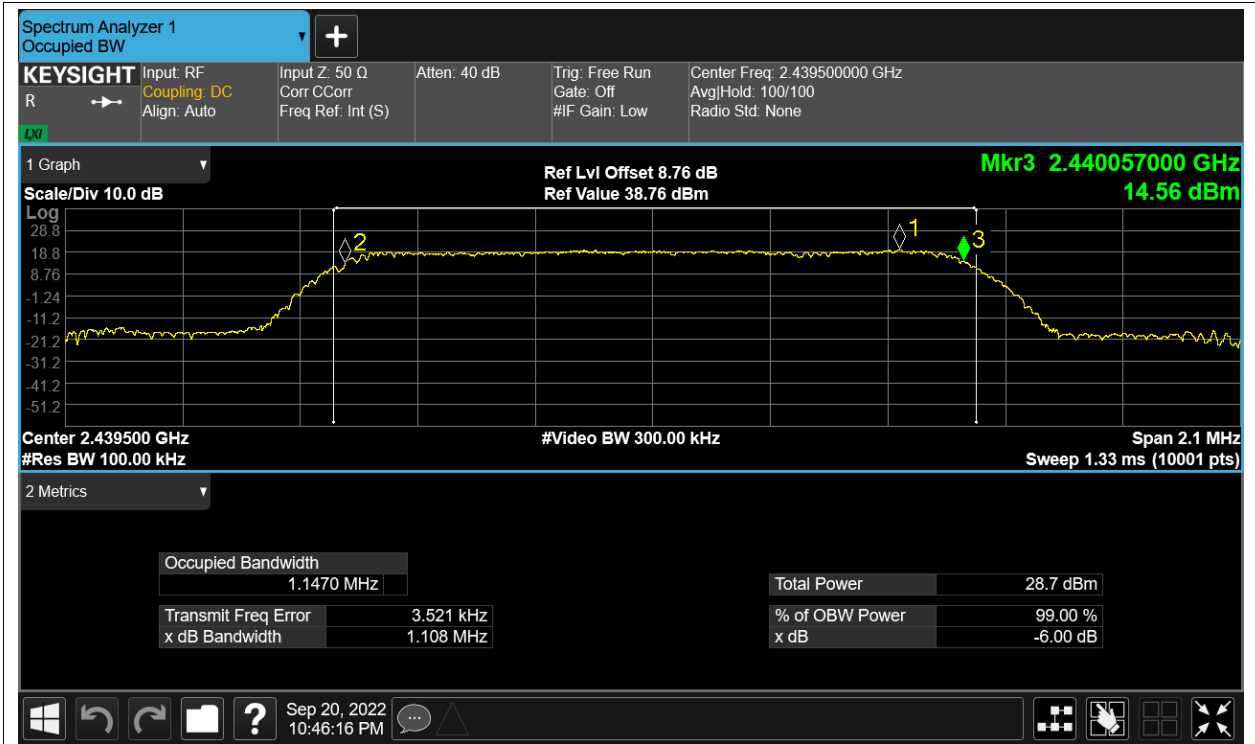

-6dB Bandwidth NVNT 2.4G-1.4M-QPSK 2439.5MHz Ant1