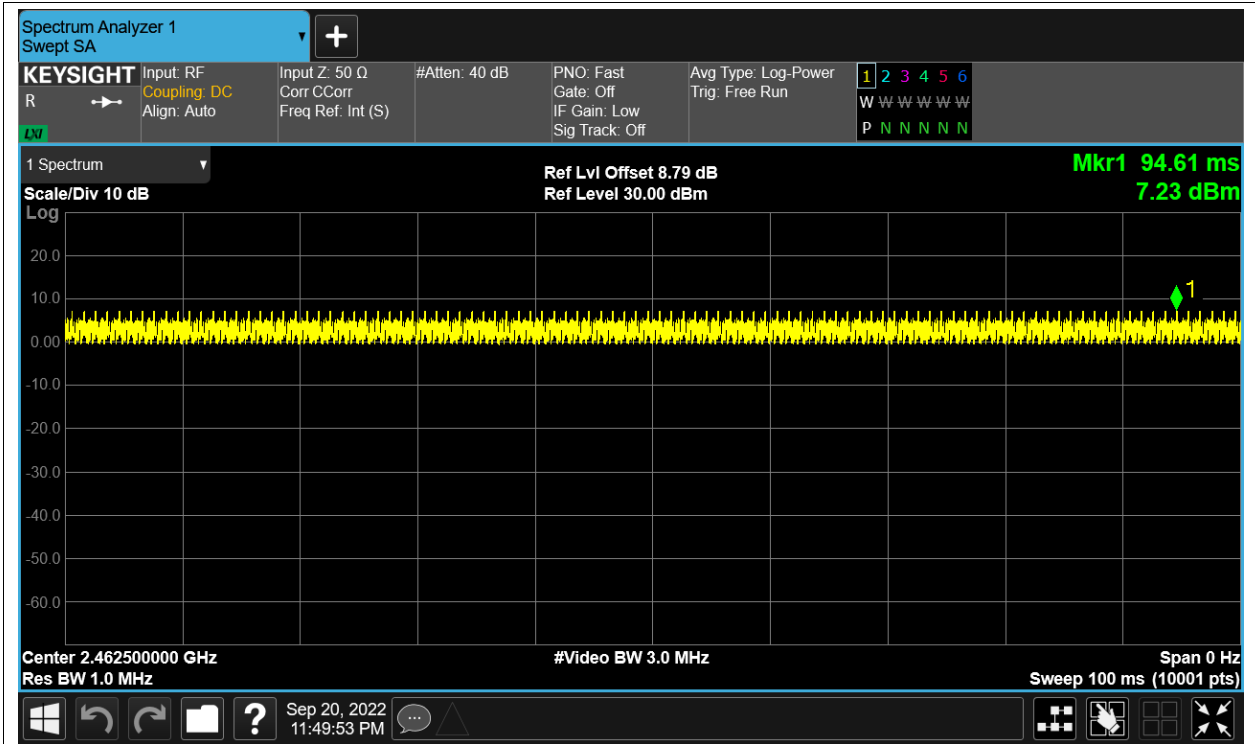

Duty Cycle NVNT 2.4G-10M-QPSK 2439.5MHz Sum

Duty Cycle NVNT 2.4G-10M-QPSK 2471.5MHz Sum

Duty Cycle NVNT 2.4G-20M-16QAM 2412.5MHz Sum

Duty Cycle NVNT 2.4G-20M-16QAM 2437.5MHz Sum

Duty Cycle NVNT 2.4G-20M-16QAM 2462.5MHz Sum