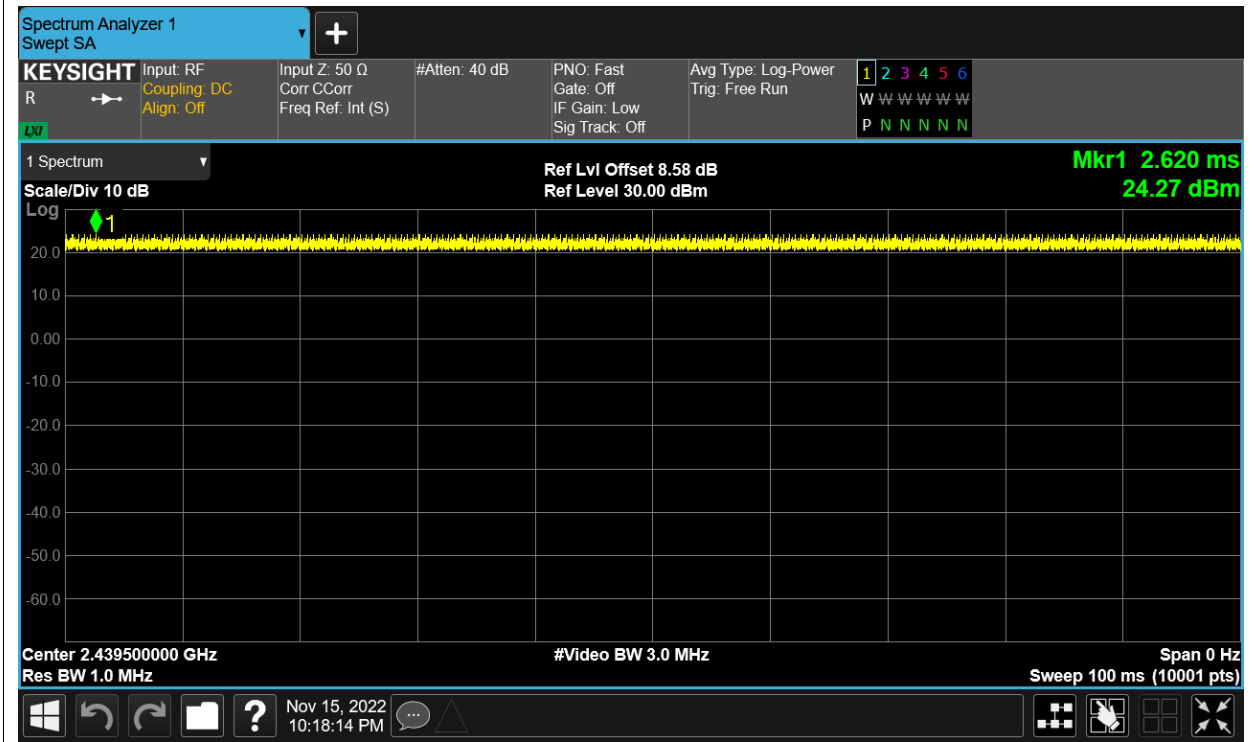

Duty Cycle NVNT 2.4G-1.4M-16QAM 2439.5MHz Sum