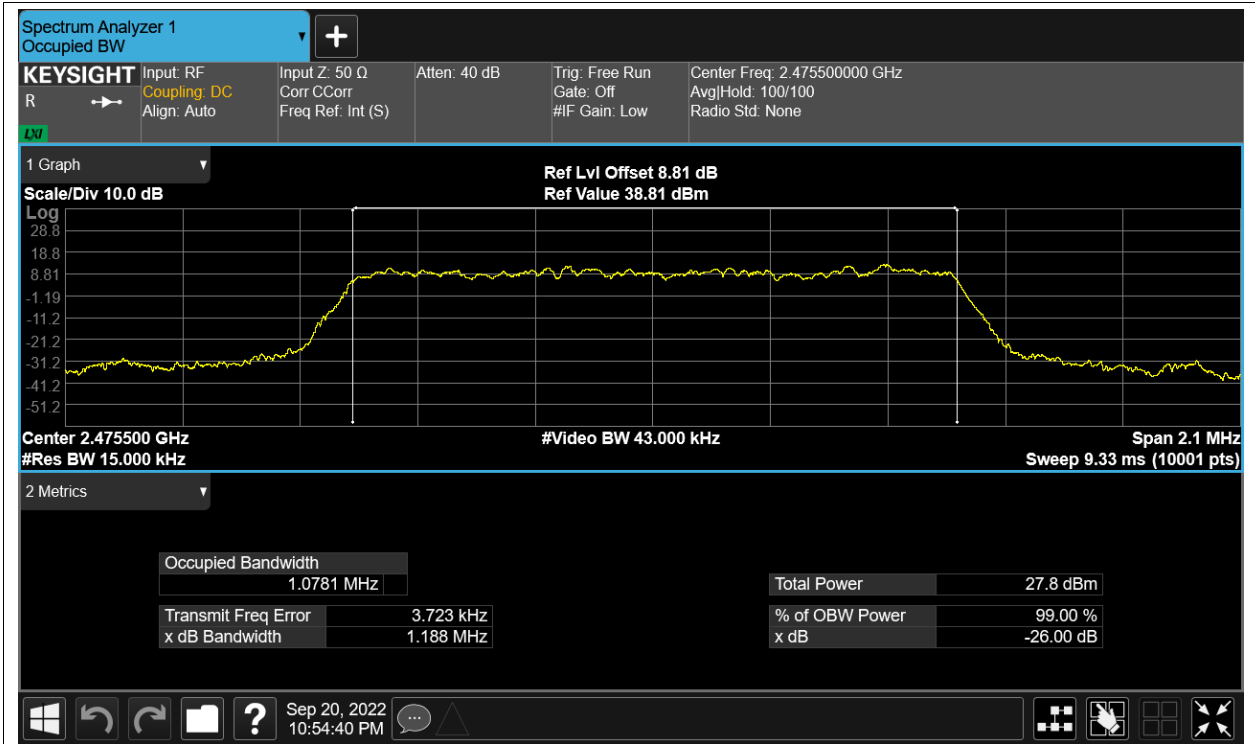

Test Graphs

OBW NVNT 2.4G-1.4M-16QAM 2403.5MHz Ant1

OBW NVNT 2.4G-1.4M-16QAM 2403.5MHz Ant2

OBW NVNT 2.4G-1.4M-16QAM 2439.5MHz Ant1

OBW NVNT 2.4G-1.4M-16QAM 2439.5MHz Ant2

OBW NVNT 2.4G-1.4M-16QAM 2475.5MHz Ant1

OBW NVNT 2.4G-1.4M-16QAM 2475.5MHz Ant2

OBW NVNT 2.4G-1.4M-QPSK 2403.5MHz Ant1

OBW NVNT 2.4G-1.4M-QPSK 2403.5MHz Ant2

OBW NVNT 2.4G-1.4M-QPSK 2439.5MHz Ant1

OBW NVNT 2.4G-1.4M-QPSK 2439.5MHz Ant2

OBW NVNT 2.4G-1.4M-QPSK 2475.5MHz Ant1