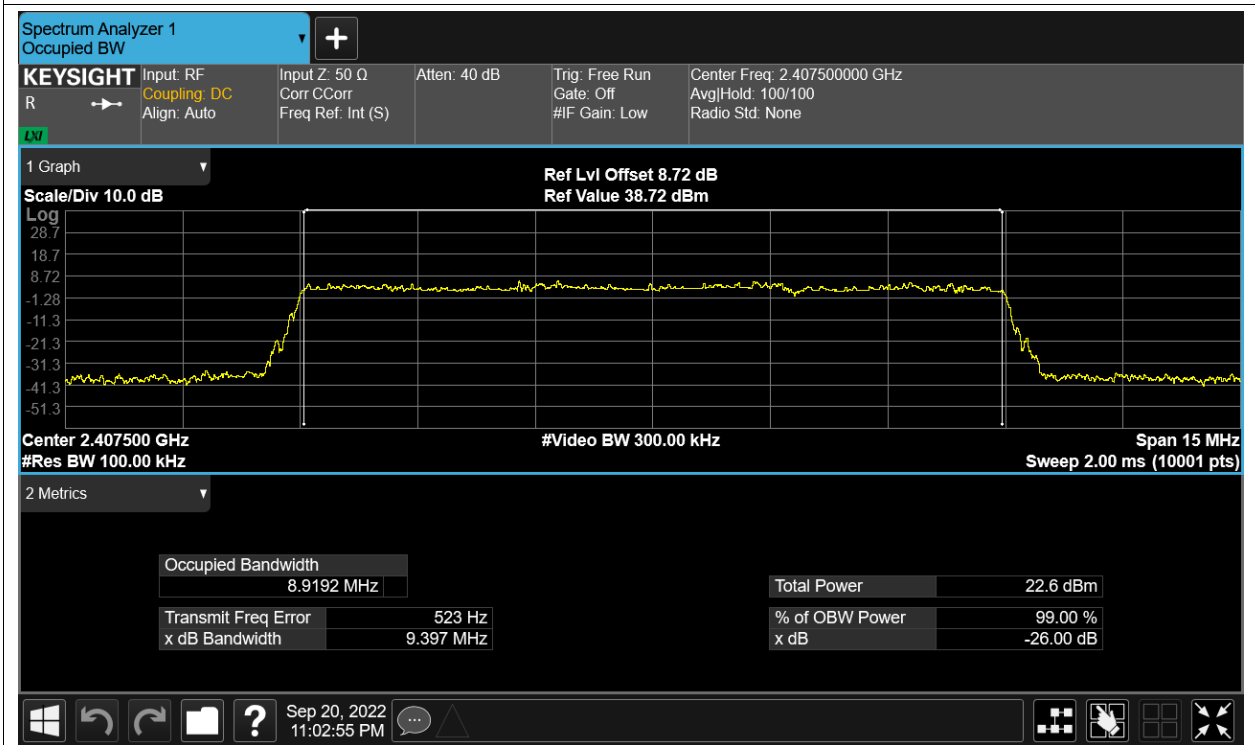

Test Graphs

OBW NVNT 2.4G-1.4M-16QAM 2403.5MHz Ant1

OBW NVNT 2.4G-1.4M-16QAM 2403.5MHz Ant2

OBW NVNT 2.4G-1.4M-16QAM 2439.5MHz Ant1

OBW NVNT 2.4G-1.4M-16QAM 2439.5MHz Ant2

OBW NVNT 2.4G-1.4M-16QAM 2475.5MHz Ant1

OBW NVNT 2.4G-1.4M-16QAM 2475.5MHz Ant2

OBW NVNT 2.4G-1.4M-QPSK 2403.5MHz Ant1

OBW NVNT 2.4G-1.4M-QPSK 2403.5MHz Ant2

OBW NVNT 2.4G-1.4M-QPSK 2439.5MHz Ant1

OBW NVNT 2.4G-1.4M-QPSK 2439.5MHz Ant2

OBW NVNT 2.4G-1.4M-QPSK 2475.5MHz Ant1

OBW NVNT 2.4G-1.4M-QPSK 2475.5MHz Ant2

OBW NVNT 2.4G-10M-16QAM 2407.5MHz Ant1

OBW NVNT 2.4G-10M-16QAM 2407.5MHz Ant2

OBW NVNT 2.4G-10M-16QAM 2439.5MHz Ant1

OBW NVNT 2.4G-10M-16QAM 2439.5MHz Ant2

OBW NVNT 2.4G-10M-16QAM 2471.5MHz Ant1