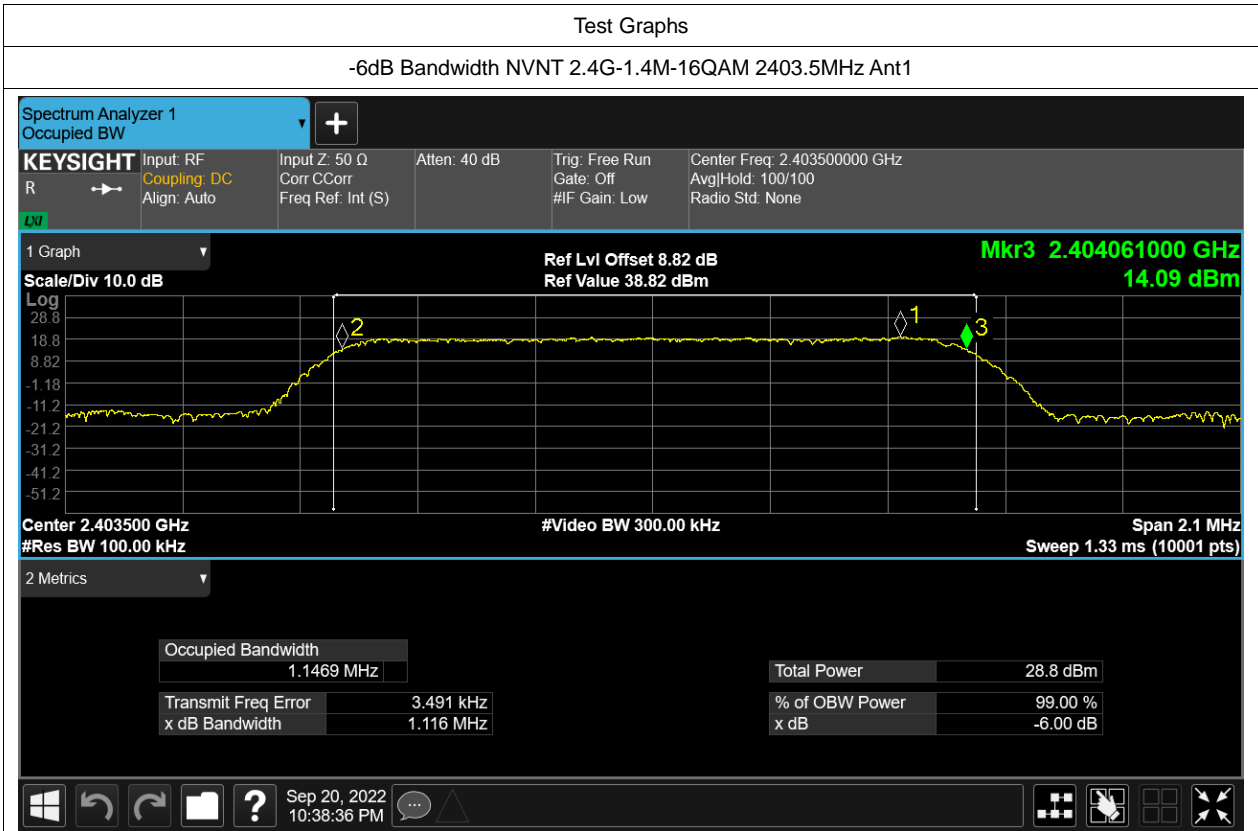

-6dB Bandwidth NVNT 2.4G-1.4M-16QAM 2439.5MHz Ant1