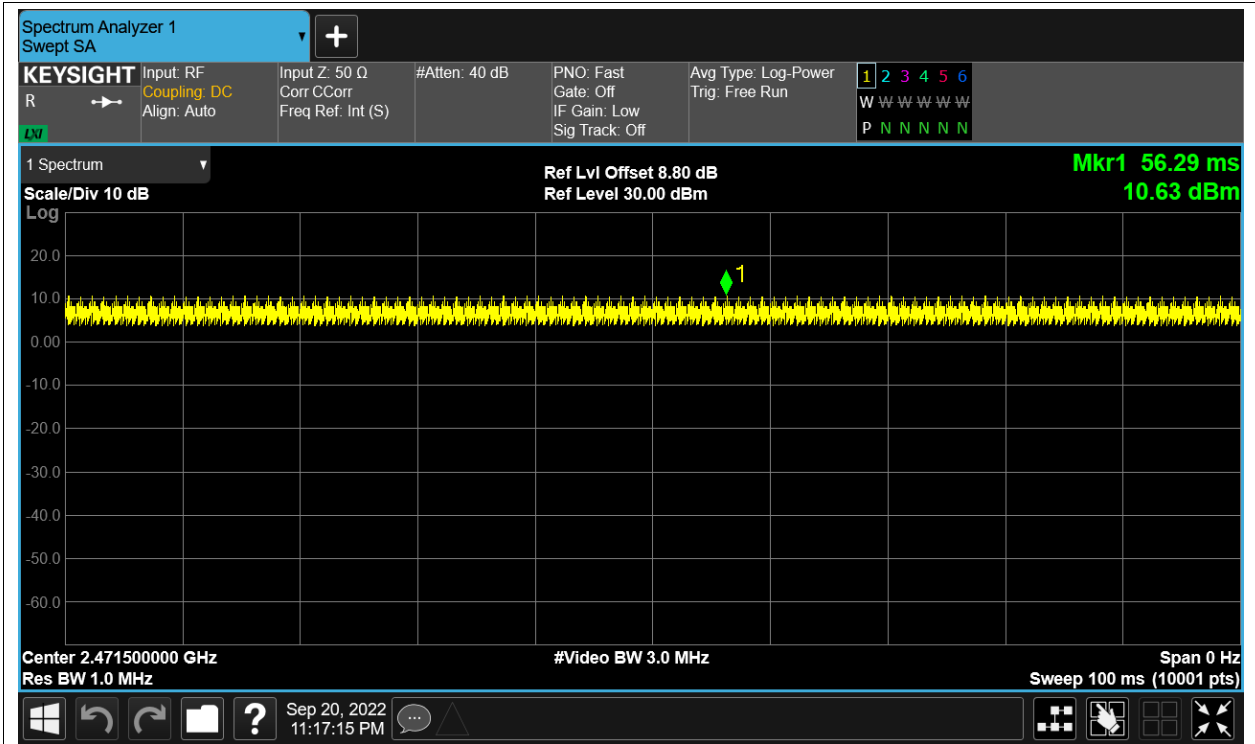

Duty Cycle NVNT 2.4G-1.4M-QPSK 2475.5MHz Sum

Duty Cycle NVNT 2.4G-10M-16QAM 2407.5MHz Sum

Duty Cycle NVNT 2.4G-10M-16QAM 2439.5MHz Sum

Duty Cycle NVNT 2.4G-10M-16QAM 2471.5MHz Sum

Duty Cycle NVNT 2.4G-10M-QPSK 2407.5MHz Sum