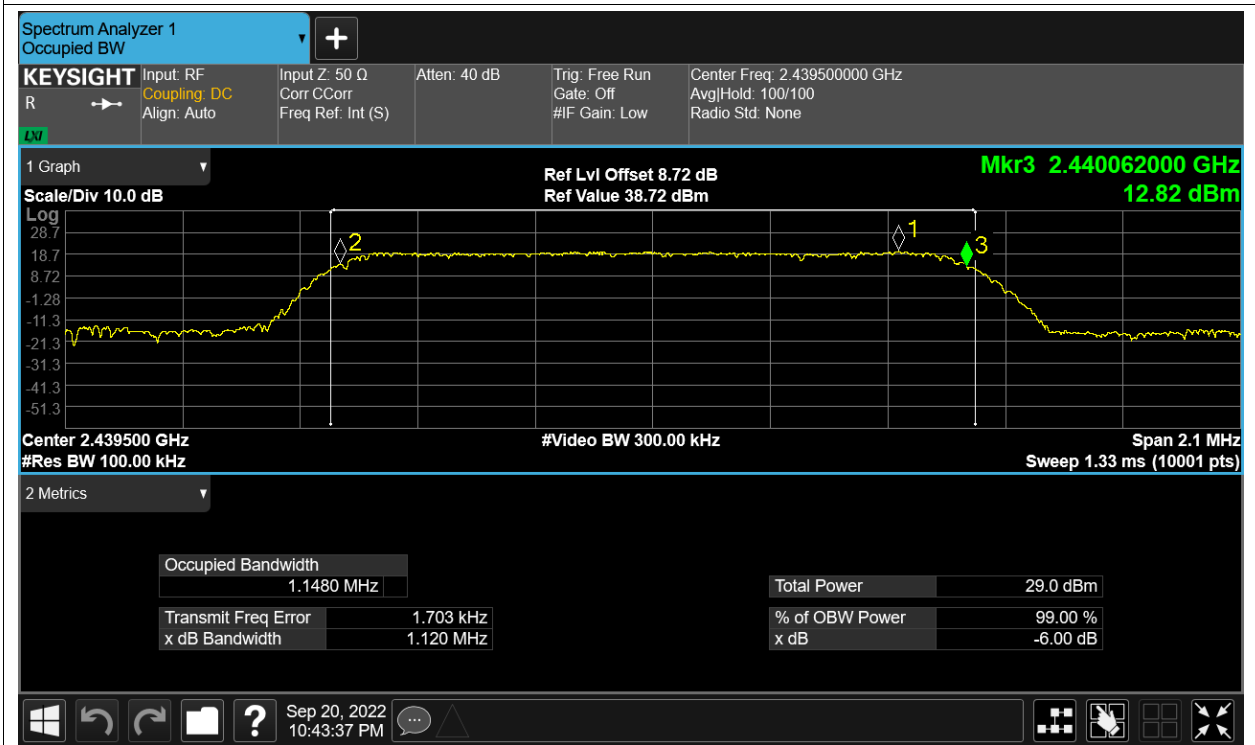

-6dB Bandwidth

Condition	Mode	Frequency (MHz)	Antenna	-6 dB Bandwidth (MHz)	limit	Verdic
NVNT	2.4G-1.4M-16QAM	2403.5	Ant1	1.116	0.5	Pass
NVNT	2.4G-1.4M-16QAM	2403.5	Ant2	1.11	0.5	Pass
NVNT	2.4G-1.4M-16QAM	2439.5	Ant1	1.123	0.5	Pass
NVNT	2.4G-1.4M-16QAM	2439.5	Ant2	1.12	0.5	Pass
NVNT	2.4G-1.4M-16QAM	2475.5	Ant1	1.129	0.5	Pass
NVNT	2.4G-1.4M-16QAM	2475.5	Ant2	1.12	0.5	Pass
NVNT	2.4G-1.4M-QPSK	2403.5	Ant1	1.124	0.5	Pass
NVNT	2.4G-1.4M-QPSK	2403.5	Ant2	1.111	0.5	Pass
NVNT	2.4G-1.4M-QPSK	2439.5	Ant1	1.108	0.5	Pass
NVNT	2.4G-1.4M-QPSK	2439.5	Ant2	1.122	0.5	Pass
NVNT	2.4G-1.4M-QPSK	2475.5	Ant1	1.109	0.5	Pass
NVNT	2.4G-1.4M-QPSK	2475.5	Ant2	1.122	0.5	Pass
NVNT	2.4G-10M-16QAM	2407.5	Ant1	9.028	0.5	Pass
NVNT	2.4G-10M-16QAM	2407.5	Ant2	8.977	0.5	Pass
NVNT	2.4G-10M-16QAM	2439.5	Ant1	8.982	0.5	Pass
NVNT	2.4G-10M-16QAM	2439.5	Ant2	8.977	0.5	Pass
NVNT	2.4G-10M-16QAM	2471.5	Ant1	8.996	0.5	Pass
NVNT	2.4G-10M-16QAM	2471.5	Ant2	8.97	0.5	Pass
NVNT	2.4G-10M-QPSK	2407.5	Ant1	9.013	0.5	Pass
NVNT	2.4G-10M-QPSK	2407.5	Ant2	8.997	0.5	Pass
NVNT	2.4G-10M-QPSK	2439.5	Ant1	8.963	0.5	Pass
NVNT	2.4G-10M-QPSK	2439.5	Ant2	8.987	0.5	Pass
NVNT	2.4G-10M-QPSK	2471.5	Ant1	8.997	0.5	Pass
NVNT	2.4G-10M-QPSK	2471.5	Ant2	8.972	0.5	Pass
NVNT	2.4G-20M-16QAM	2412.5	Ant1	18.013	0.5	Pass
NVNT	2.4G-20M-16QAM	2412.5	Ant2	18.011	0.5	Pass
NVNT	2.4G-20M-16QAM	2437.5	Ant1	17.986	0.5	Pass
NVNT	2.4G-20M-16QAM	2437.5	Ant2	18.022	0.5	Pass
NVNT	2.4G-20M-16QAM	2462.5	Ant1	17.979	0.5	Pass
NVNT	2.4G-20M-16QAM	2462.5	Ant2	17.97	0.5	Pass
NVNT	2.4G-20M-QPSK	2412.5	Ant1	17.976	0.5	Pass
NVNT	2.4G-20M-QPSK	2412.5	Ant2	18.016	0.5	Pass
NVNT	2.4G-20M-QPSK	2437.5	Ant1	17.997	0.5	Pass
NVNT	2.4G-20M-QPSK	2437.5	Ant2	17.987	0.5	Pass
NVNT	2.4G-20M-QPSK	2462.5	Ant1	18.016	0.5	Pass
NVNT	2.4G-20M-QPSK	2462.5	Ant2	17.982	0.5	Pass

-6dB Bandwidth NVNT 2.4G-1.4M-16QAM 2439.5MHz Ant1

-6dB Bandwidth NVNT 2.4G-1.4M-16QAM 2439.5MHz Ant2

-6dB Bandwidth NVNT 2.4G-1.4M-16QAM 2475.5MHz Ant1

-6dB Bandwidth NVNT 2.4G-1.4M-16QAM 2475.5MHz Ant2