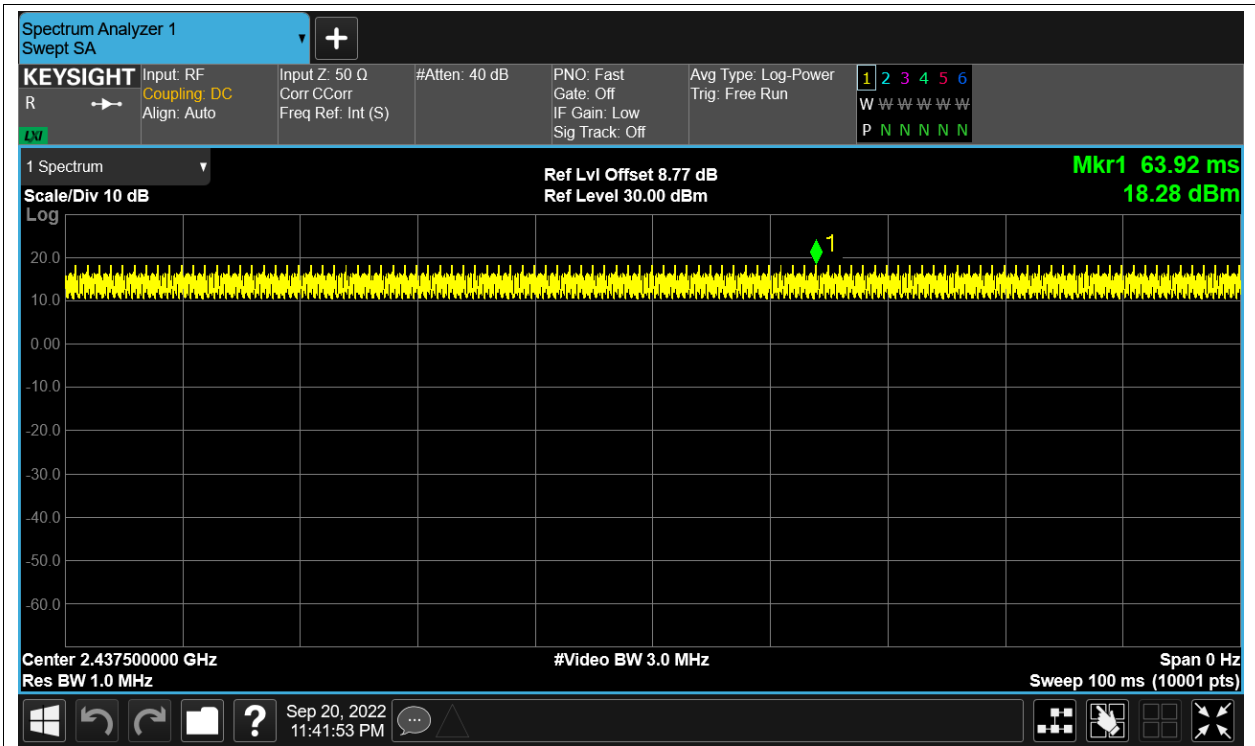

Duty Cycle NVNT 2.4G-20M-QPSK 2437.5MHz Sum