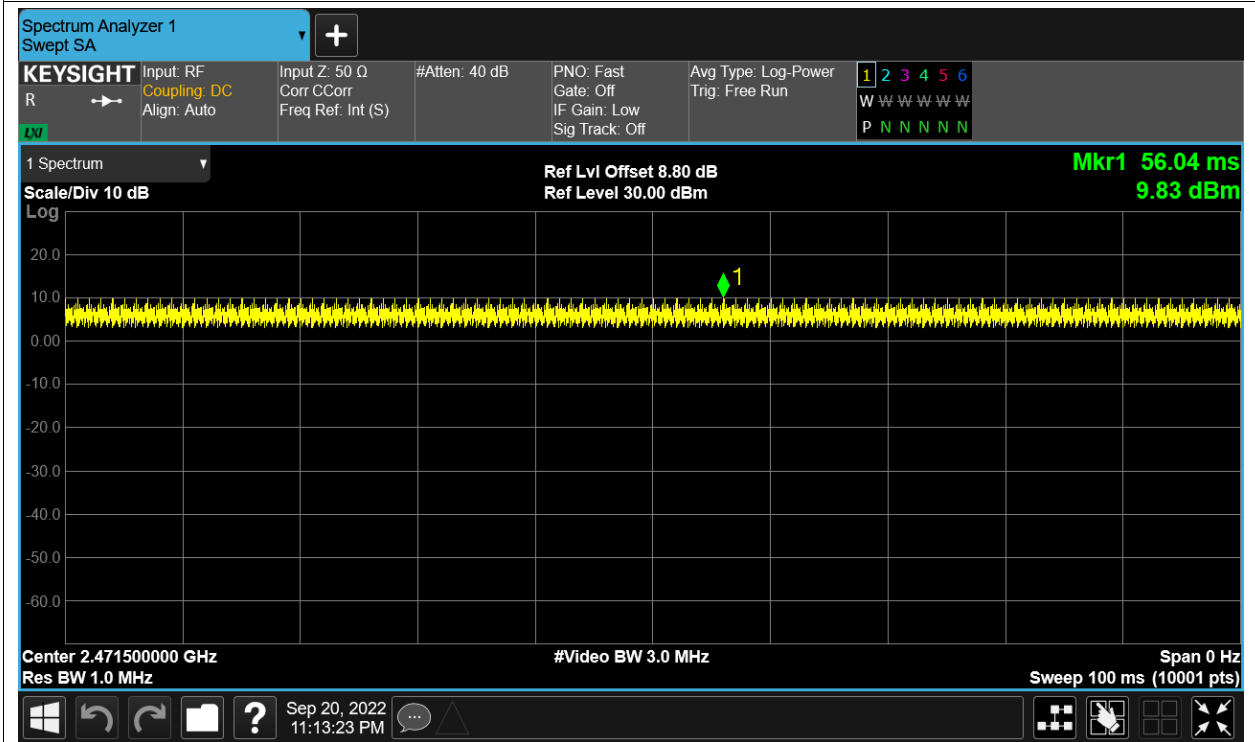

Duty Cycle NVNT 2.4G-10M-QPSK 2471.5MHz Sum