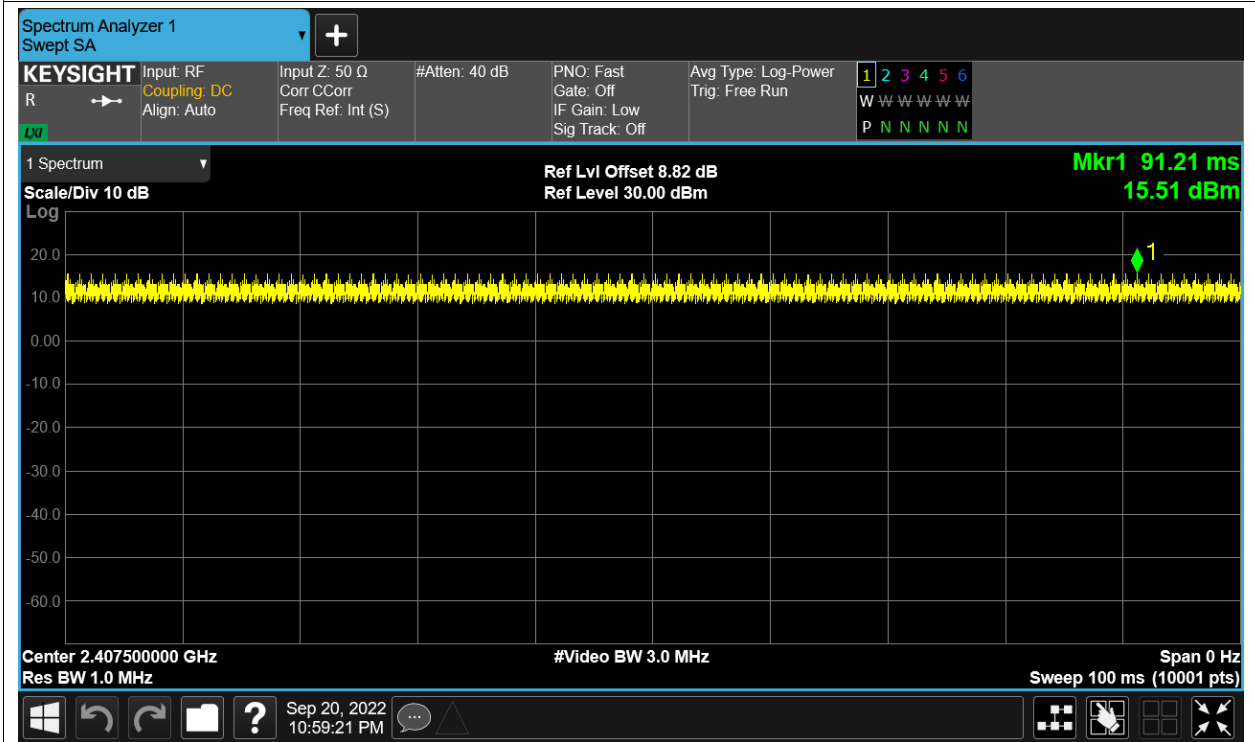

Duty Cycle NVNT 2.4G-1.4M-QPSK 2475.5MHz Sum

Duty Cycle NVNT 2.4G-10M-16QAM 2407.5MHz Sum

Duty Cycle NVNT 2.4G-10M-16QAM 2439.5MHz Sum

Duty Cycle NVNT 2.4G-10M-16QAM 2471.5MHz Sum

Duty Cycle NVNT 2.4G-10M-QPSK 2407.5MHz Sum