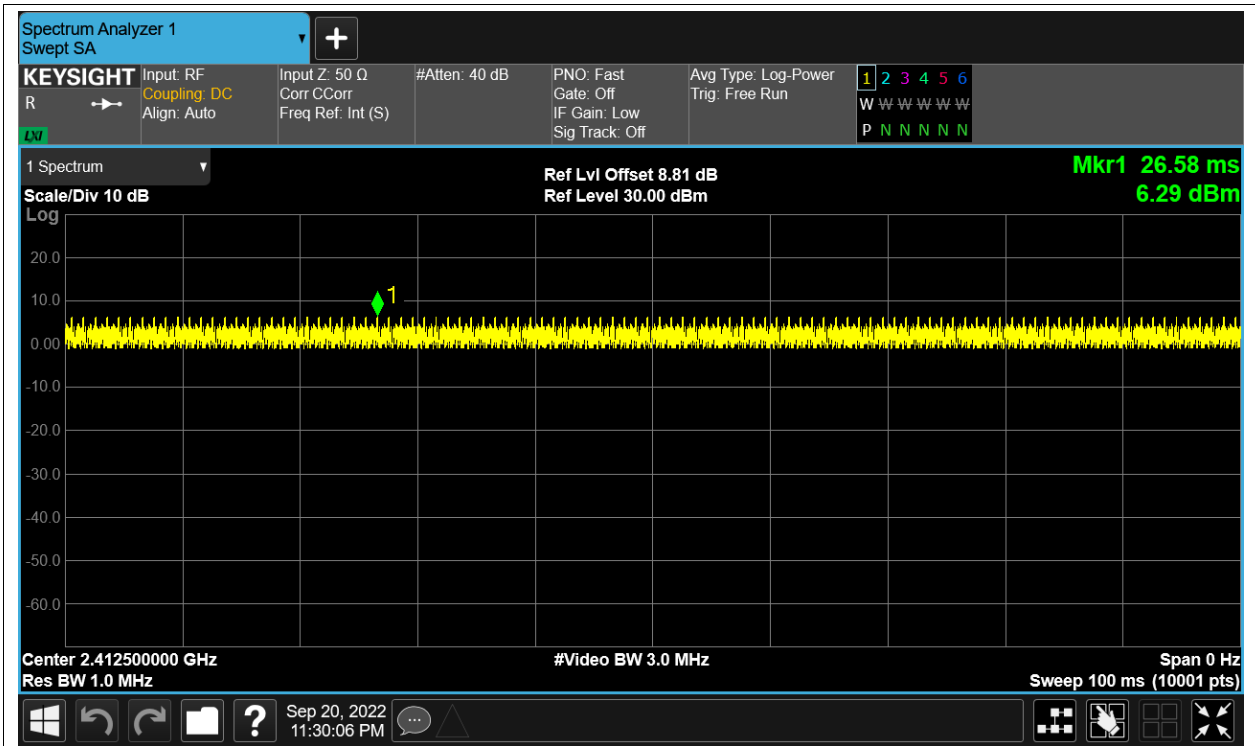

Duty Cycle NVNT 2.4G-20M-16QAM 2412.5MHz Sum