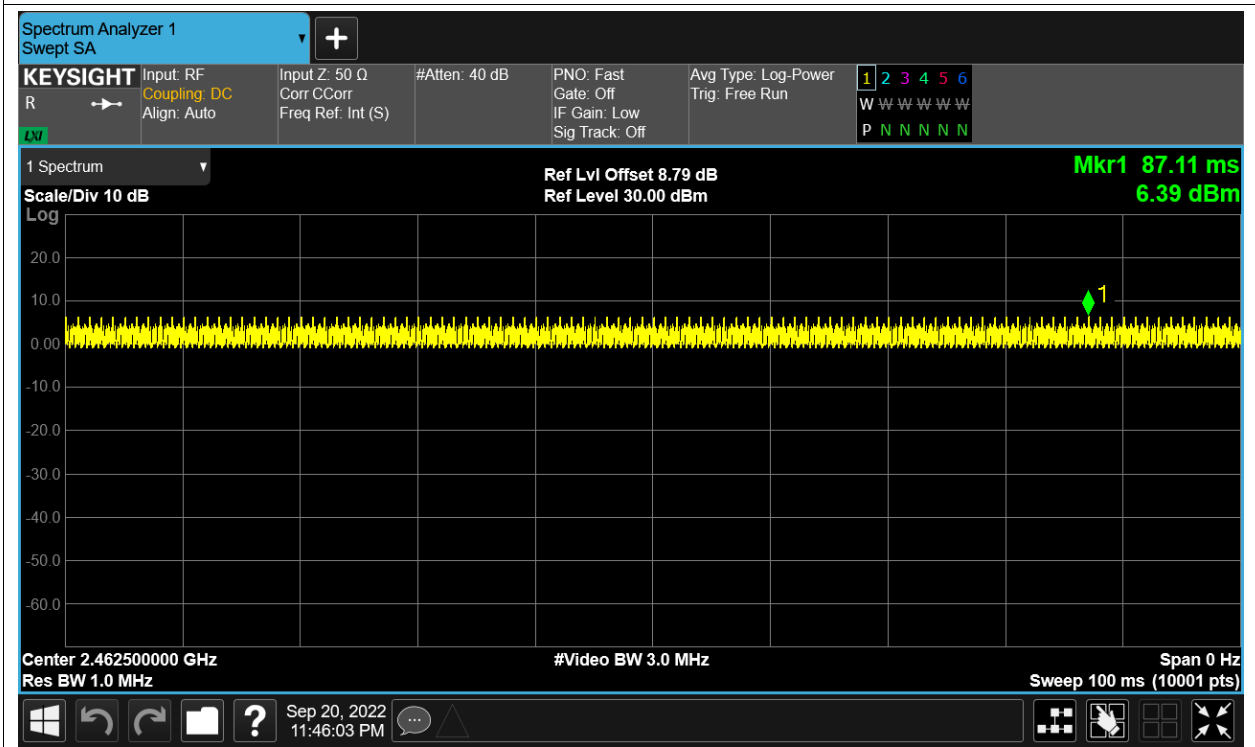

Duty Cycle NVNT 2.4G-20M-QPSK 2462.5MHz Sum