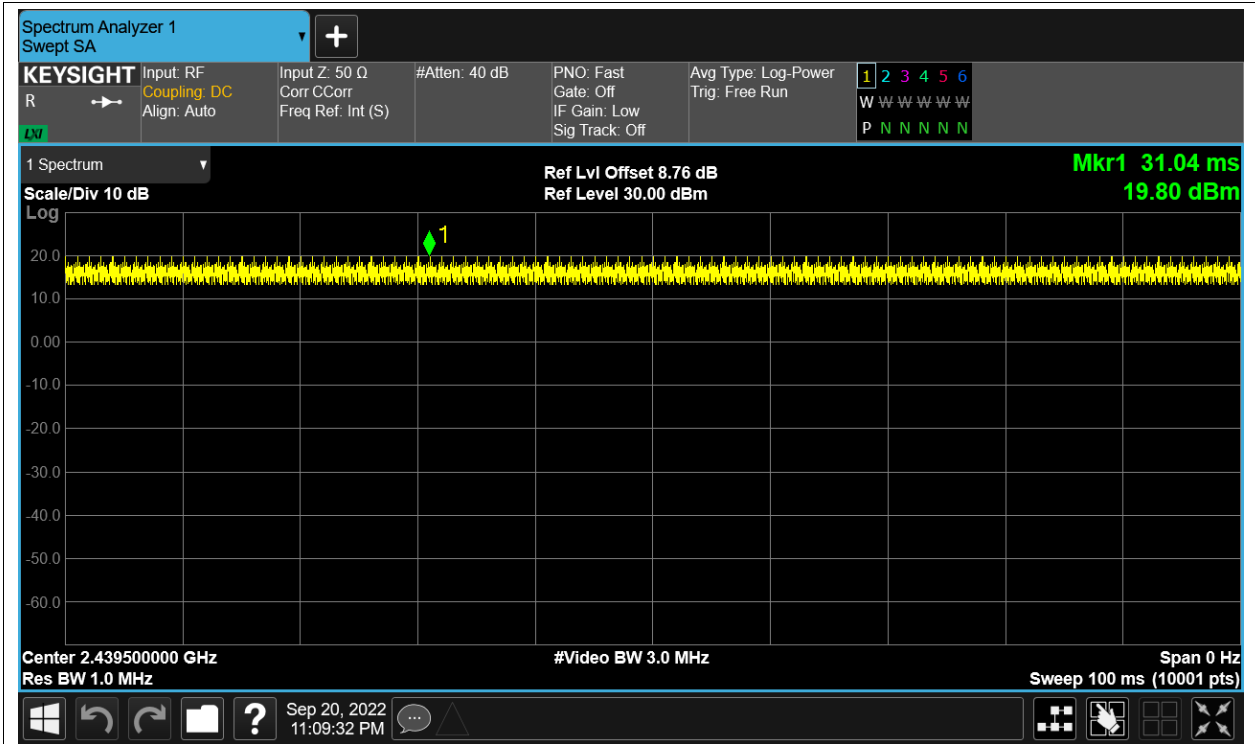

Duty Cycle NVNT 2.4G-10M-QPSK 2439.5MHz Sum