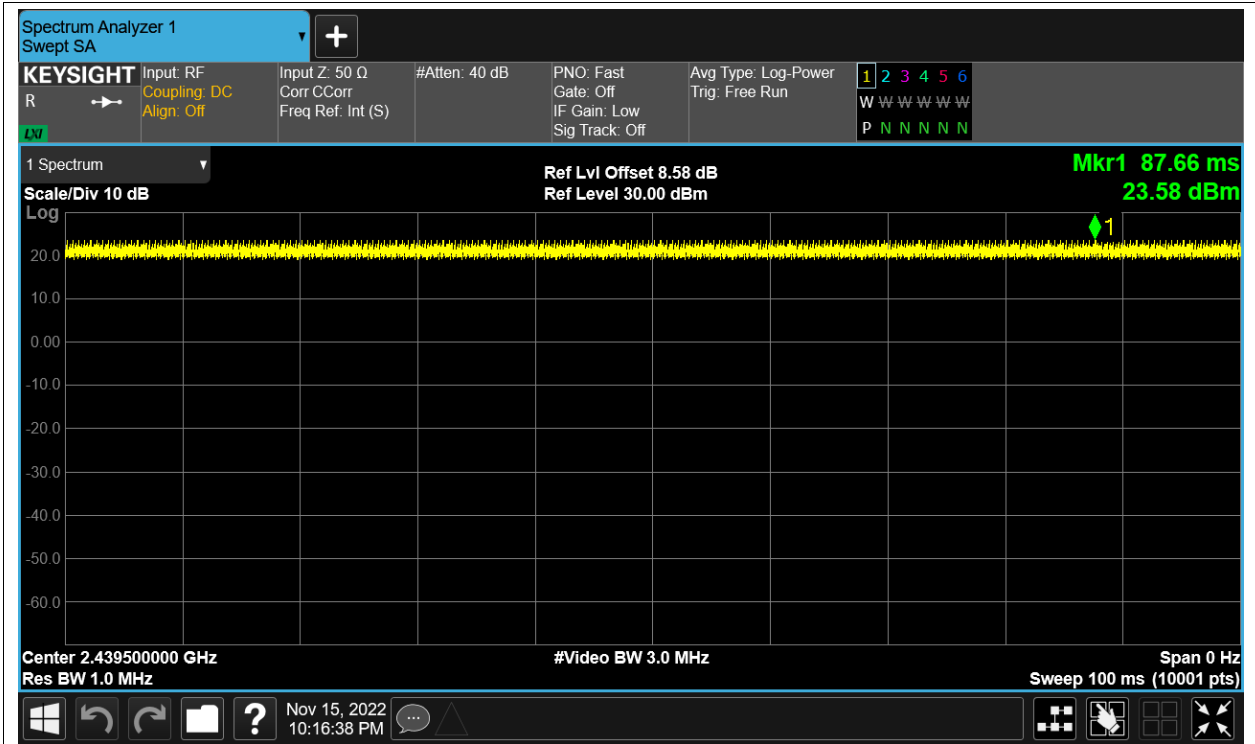

Test Graphs

Duty Cycle NVNT 2.4G-1.4M-16QAM 2403.5MHz Sum

Duty Cycle NVNT 2.4G-1.4M-16QAM 2439.5MHz Sum

Duty Cycle NVNT 2.4G-1.4M-16QAM 2475.5MHz Sum

Duty Cycle NVNT 2.4G-1.4M-QPSK 2403.5MHz Sum

Duty Cycle NVNT 2.4G-1.4M-QPSK 2439.5MHz Sum