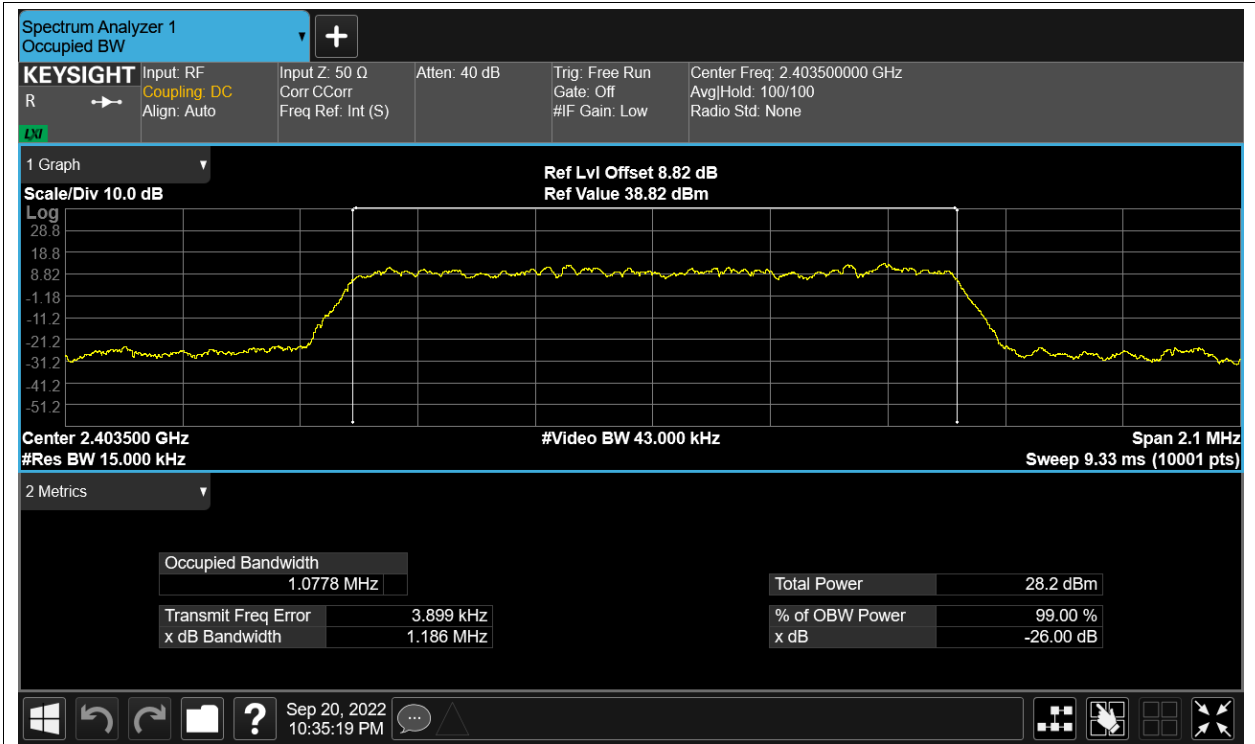

Test Graphs

OBW NVNT 2.4G-1.4M-16QAM 2403.5MHz Ant1

OBW NVNT 2.4G-1.4M-16QAM 2403.5MHz Ant2

OBW NVNT 2.4G-1.4M-16QAM 2439.5MHz Ant1

OBW NVNT 2.4G-1.4M-16QAM 2439.5MHz Ant2

OBW NVNT 2.4G-1.4M-16QAM 2475.5MHz Ant1

OBW NVNT 2.4G-1.4M-16QAM 2475.5MHz Ant2

OBW NVNT 2.4G-1.4M-QPSK 2403.5MHz Ant1

OBW NVNT 2.4G-1.4M-QPSK 2403.5MHz Ant2

OBW NVNT 2.4G-1.4M-QPSK 2439.5MHz Ant1

OBW NVNT 2.4G-1.4M-QPSK 2439.5MHz Ant2

OBW NVNT 2.4G-1.4M-QPSK 2475.5MHz Ant1