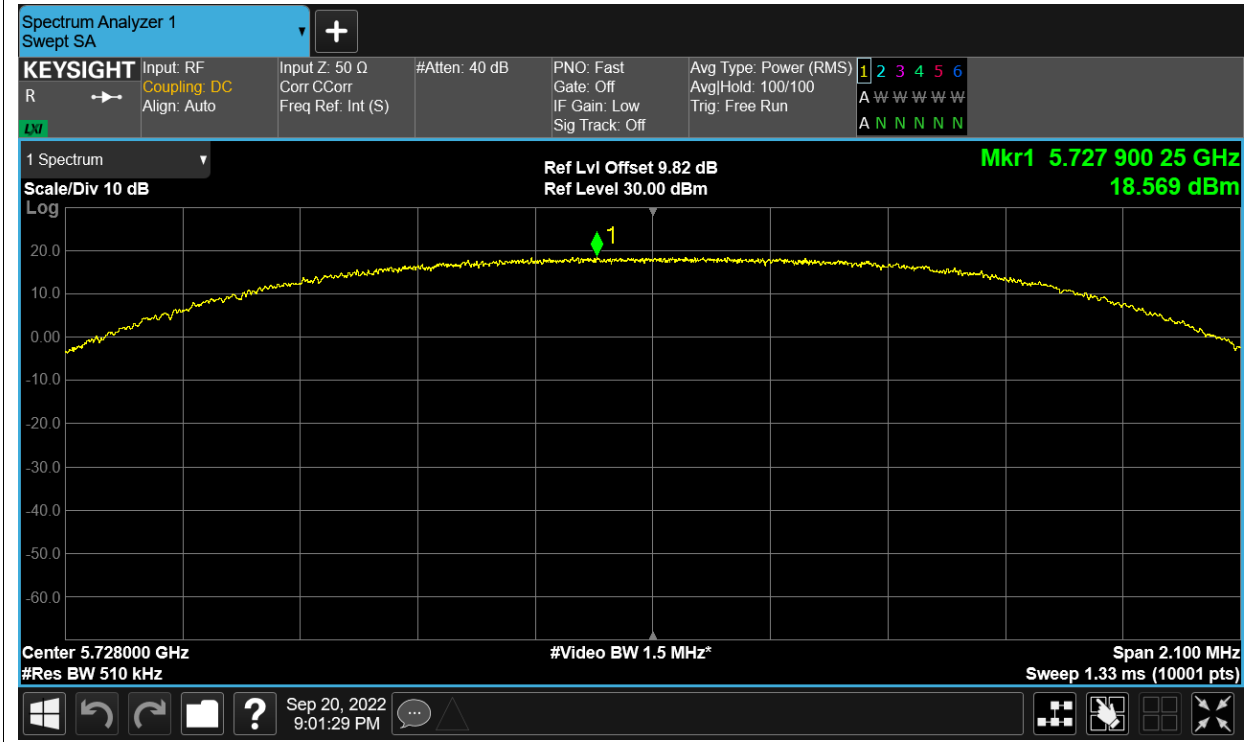

Test Graphs

PSD NVNT 5.8G-1.4M-16QAM 5728MHz Ant1