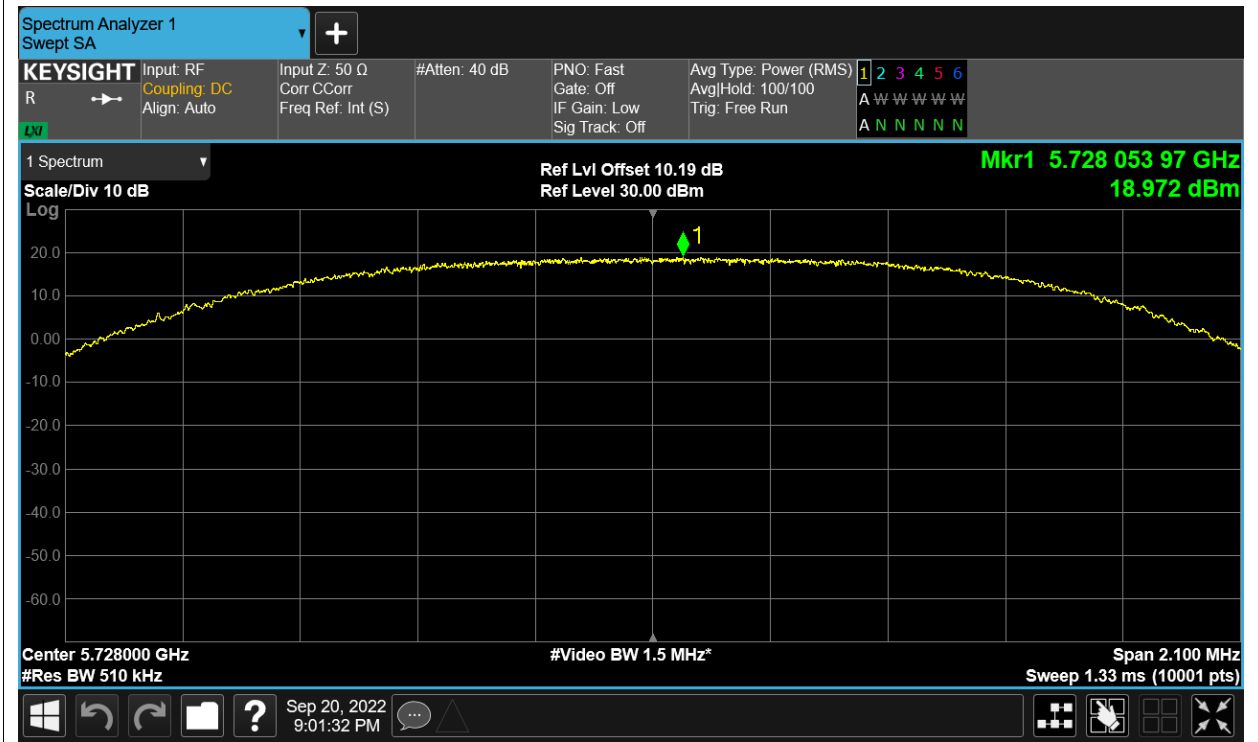

PSD NVNT 5.8G-1.4M-16QAM 5728MHz Ant2