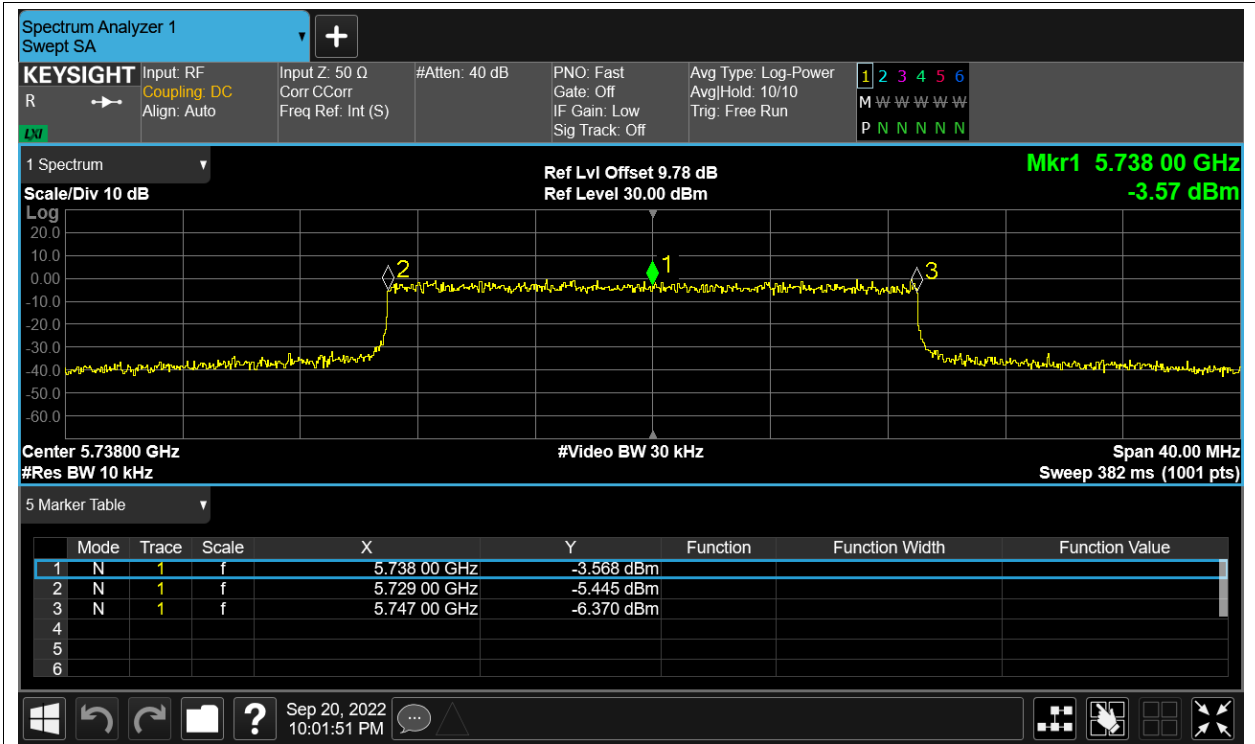

Freq. Stability NVLT 5.8G-20M-16QAM 5738MHz Sum

Freq. Stability NVNT 5.8G-20M-16QAM 5738MHz Sum

Freq. Stability HVNT 5.8G-20M-QPSK 5738MHz Sum

Freq. Stability LVNT 5.8G-20M-QPSK 5738MHz Sum

Freq. Stability NVHT 5.8G-20M-QPSK 5738MHz Sum

Freq. Stability NVLT 5.8G-20M-QPSK 5738MHz Sum

Freq. Stability NVNT 5.8G-20M-QPSK 5738MHz Sum