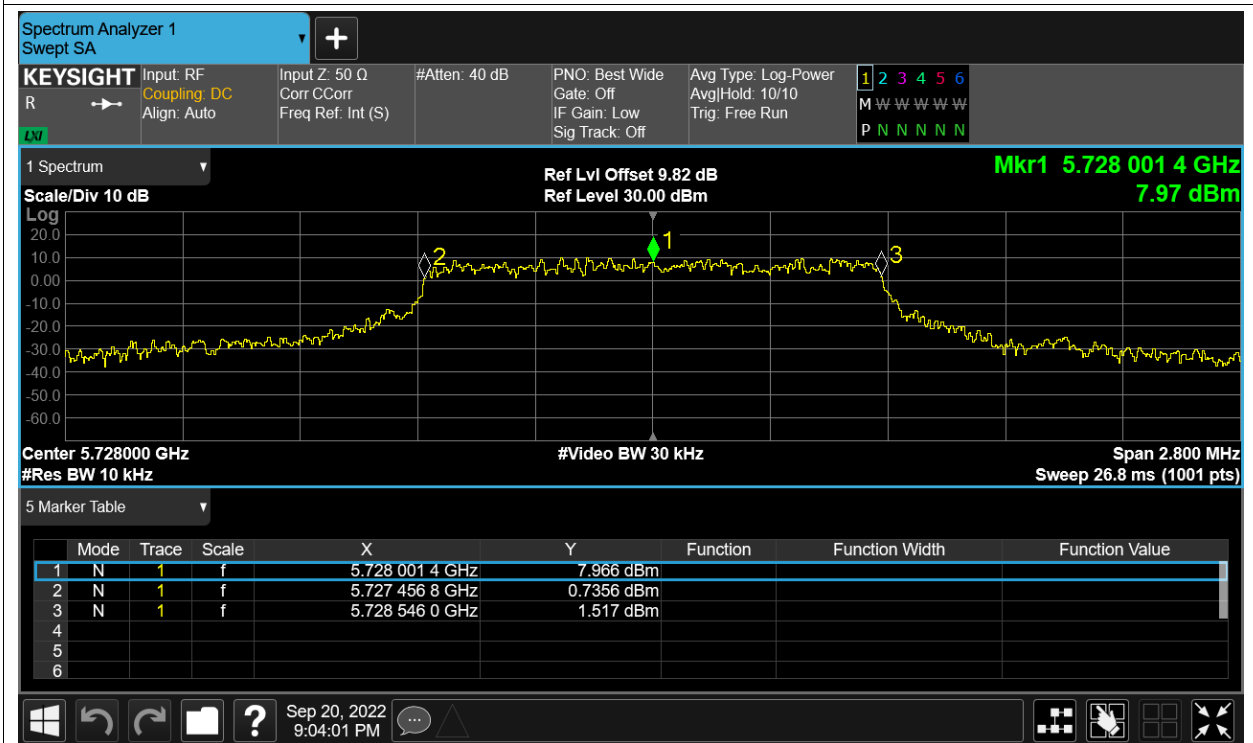

Remark: "NTNV" means Normal Temperature Normal Voltage, "NVHT" means Normal Voltage High Temperature, "NVLT" means Normal Voltage Low Temperature, "LVNT" means Low Voltage Normal Temperature, "HVNT" means High Voltage Normal Temperature.

Freq. Stability NVLT 5.8G-1.4M-16QAM 5728MHz Sum

Freq. Stability NVNT 5.8G-1.4M-16QAM 5728MHz Sum

Freq. Stability HVNT 5.8G-1.4M-QPSK 5728MHz Sum

Freq. Stability LVNT 5.8G-1.4M-QPSK 5728MHz Sum

Freq. Stability NVHT 5.8G-1.4M-QPSK 5728MHz Sum

Freq. Stability NVLT 5.8G-1.4M-QPSK 5728MHz Sum

Freq. Stability NVNT 5.8G-1.4M-QPSK 5728MHz Sum

Freq. Stability HVNT 5.8G-10M-16QAM 5733MHz Sum

Freq. Stability LVNT 5.8G-10M-16QAM 5733MHz Sum

Freq. Stability NVHT 5.8G-10M-16QAM 5733MHz Sum