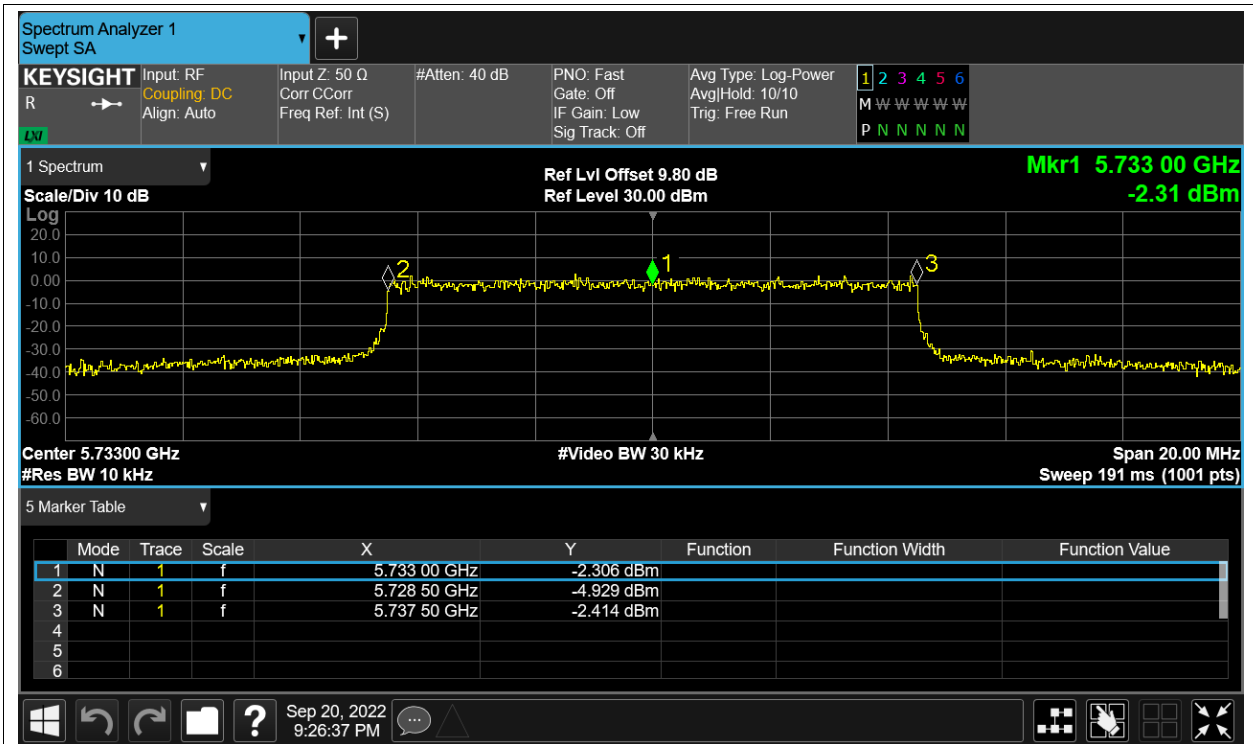

Freq. Stability NVLT 5.8G-10M-QPSK 5733MHz Sum