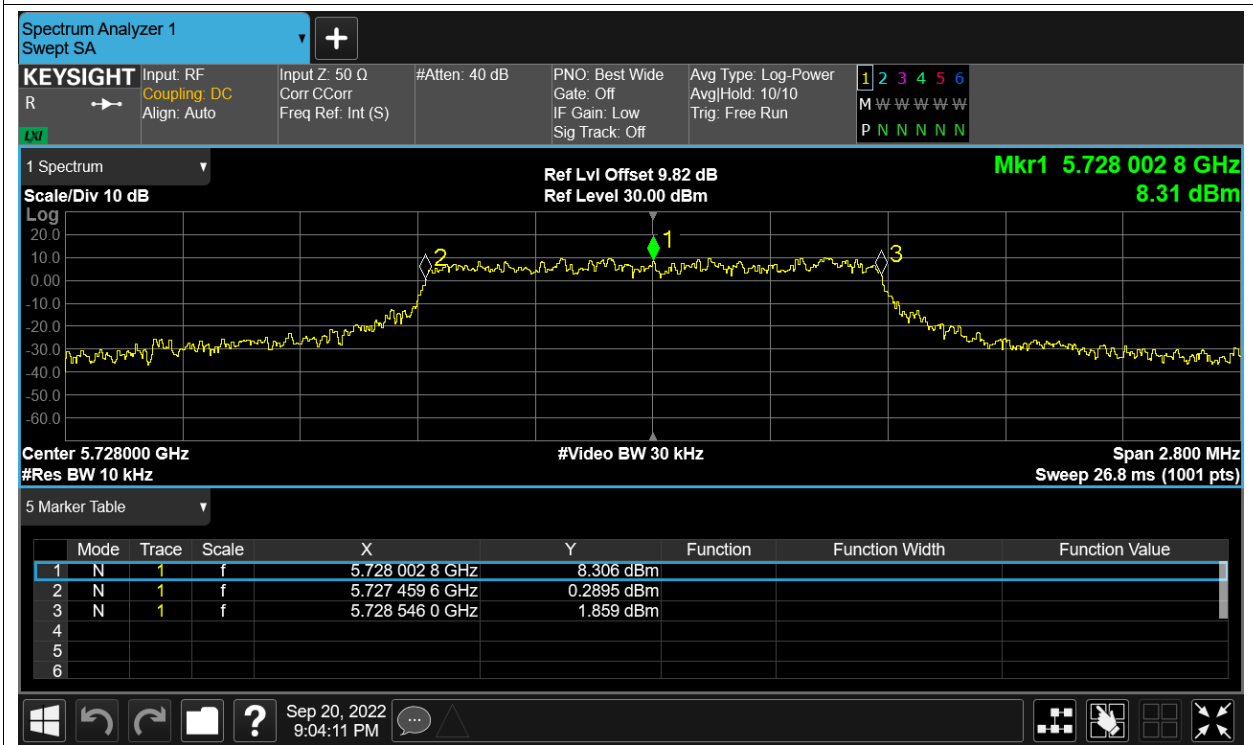

Remark: "NTNV" means Normal Temperature Normal Voltage, "NVHT" means Normal Voltage High Temperature, "NVLT" means Normal Voltage Low Temperature, "LVNT" means Low Voltage Normal Temperature, "HVNT" means High Voltage Normal Temperature.

Freq. Stability NVLT 5.8G-1.4M-16QAM 5728MHz Sum

Freq. Stability NVNT 5.8G-1.4M-16QAM 5728MHz Sum

Freq. Stability HVNT 5.8G-1.4M-QPSK 5728MHz Sum

Freq. Stability LVNT 5.8G-1.4M-QPSK 5728MHz Sum

Freq. Stability NVHT 5.8G-1.4M-QPSK 5728MHz Sum