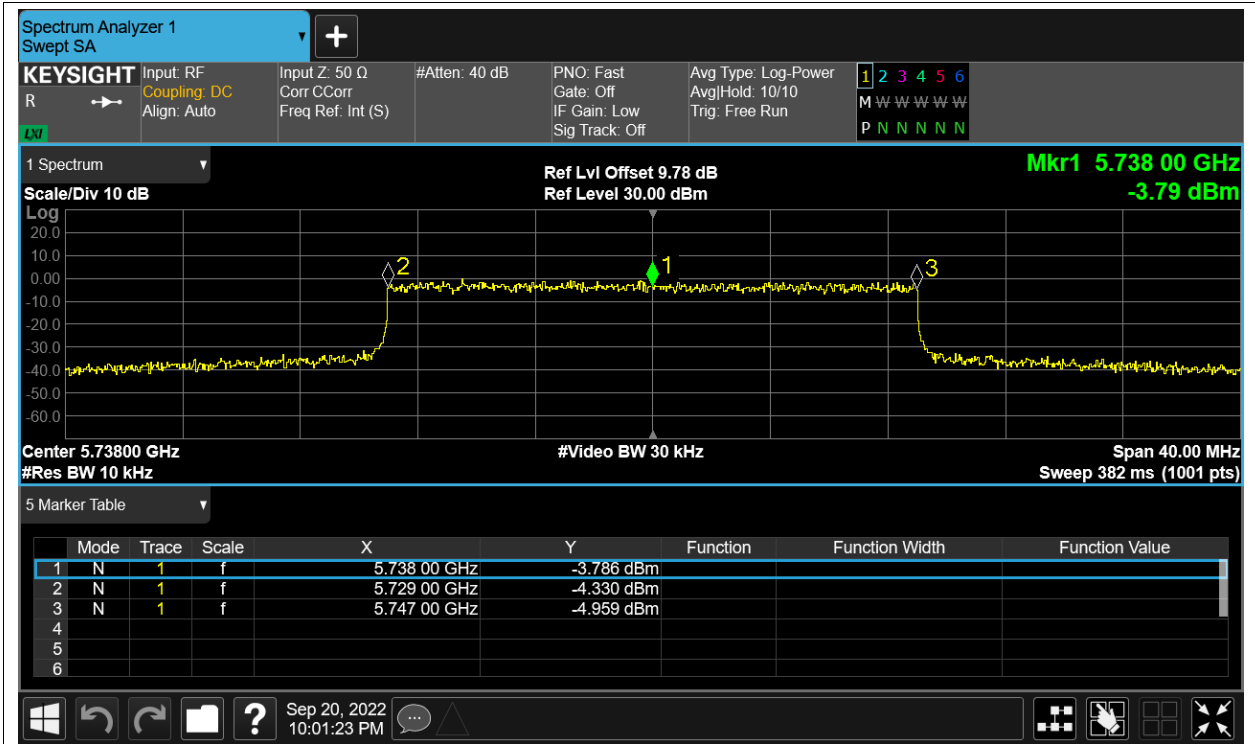

Freq. Stability NVLT 5.8G-20M-16QAM 5738MHz Sum

Freq. Stability NVNT 5.8G-20M-16QAM 5738MHz Sum

Freq. Stability HVNT 5.8G-20M-QPSK 5738MHz Sum

Freq. Stability LVNT 5.8G-20M-QPSK 5738MHz Sum

Freq. Stability NVHT 5.8G-20M-QPSK 5738MHz Sum

Freq. Stability NVLT 5.8G-20M-QPSK 5738MHz Sum

Freq. Stability NVNT 5.8G-20M-QPSK 5738MHz Sum