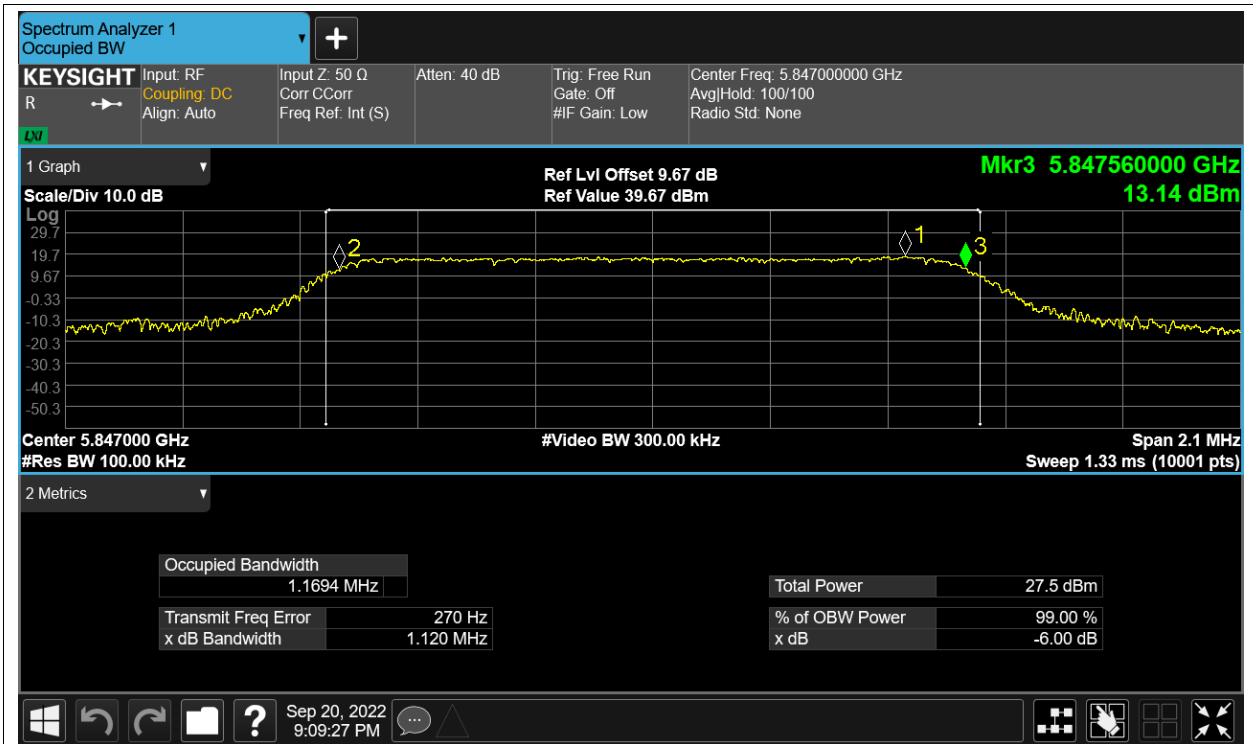

## -6dB Bandwidth

Condition	Mode	Frequency (MHz)	Antenna	-6 dB Bandwidth (MHz)	limit	Verdic
NVNT	5.8G-1.4M-16QAM	5728	Ant1	1.125	0.5	Pass
NVNT	5.8G-1.4M-16QAM	5728	Ant2	1.124	0.5	Pass
NVNT	5.8G-1.4M-16QAM	5788	Ant1	1.125	0.5	Pass
NVNT	5.8G-1.4M-16QAM	5788	Ant2	1.127	0.5	Pass
NVNT	5.8G-1.4M-16QAM	5847	Ant1	1.12	0.5	Pass
NVNT	5.8G-1.4M-16QAM	5847	Ant2	1.127	0.5	Pass
NVNT	5.8G-1.4M-QPSK	5728	Ant1	1.12	0.5	Pass
NVNT	5.8G-1.4M-QPSK	5728	Ant2	1.115	0.5	Pass
NVNT	5.8G-1.4M-QPSK	5788	Ant1	1.126	0.5	Pass
NVNT	5.8G-1.4M-QPSK	5788	Ant2	1.124	0.5	Pass
NVNT	5.8G-1.4M-QPSK	5847	Ant1	1.134	0.5	Pass
NVNT	5.8G-1.4M-QPSK	5847	Ant2	1.128	0.5	Pass
NVNT	5.8G-10M-16QAM	5733	Ant1	8.989	0.5	Pass
NVNT	5.8G-10M-16QAM	5733	Ant2	8.97	0.5	Pass
NVNT	5.8G-10M-16QAM	5788	Ant1	8.976	0.5	Pass
NVNT	5.8G-10M-16QAM	5788	Ant2	8.991	0.5	Pass
NVNT	5.8G-10M-16QAM	5842	Ant1	8.993	0.5	Pass
NVNT	5.8G-10M-16QAM	5842	Ant2	8.971	0.5	Pass
NVNT	5.8G-10M-QPSK	5733	Ant1	8.974	0.5	Pass
NVNT	5.8G-10M-QPSK	5733	Ant2	8.995	0.5	Pass
NVNT	5.8G-10M-QPSK	5788	Ant1	9.011	0.5	Pass
NVNT	5.8G-10M-QPSK	5788	Ant2	8.972	0.5	Pass
NVNT	5.8G-10M-QPSK	5842	Ant1	8.977	0.5	Pass
NVNT	5.8G-10M-QPSK	5842	Ant2	9.027	0.5	Pass
NVNT	5.8G-20M-16QAM	5738	Ant1	17.973	0.5	Pass
NVNT	5.8G-20M-16QAM	5738	Ant2	18.006	0.5	Pass
NVNT	5.8G-20M-16QAM	5788	Ant1	17.991	0.5	Pass
NVNT	5.8G-20M-16QAM	5788	Ant2	18.016	0.5	Pass
NVNT	5.8G-20M-16QAM	5839	Ant1	18.017	0.5	Pass
NVNT	5.8G-20M-16QAM	5839	Ant2	17.975	0.5	Pass
NVNT	5.8G-20M-QPSK	5738	Ant1	18.02	0.5	Pass
NVNT	5.8G-20M-QPSK	5738	Ant2	17.991	0.5	Pass
NVNT	5.8G-20M-QPSK	5788	Ant1	17.999	0.5	Pass
NVNT	5.8G-20M-QPSK	5788	Ant2	17.949	0.5	Pass
NVNT	5.8G-20M-QPSK	5839	Ant1	18.029	0.5	Pass
NVNT	5.8G-20M-QPSK	5839	Ant2	18.002	0.5	Pass

-6dB Bandwidth NVNT 5.8G-1.4M-16QAM 5788MHz Ant2

-6dB Bandwidth NVNT 5.8G-1.4M-16QAM 5847MHz Ant1

-6dB Bandwidth NVNT 5.8G-1.4M-16QAM 5847MHz Ant2

-6dB Bandwidth NVNT 5.8G-1.4M-QPSK 5728MHz Ant1

-6dB Bandwidth NVNT 5.8G-1.4M-QPSK 5728MHz Ant2