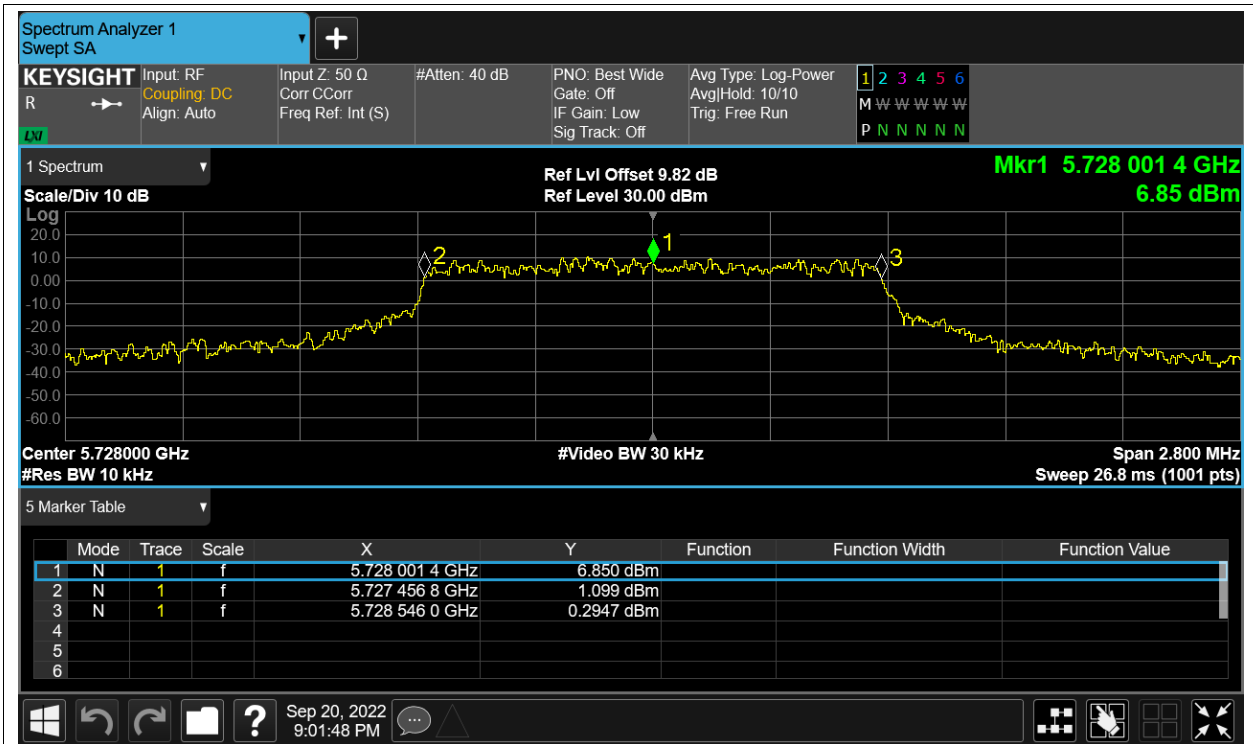

## Test Data

### Frequency Stability

Condition	Mode	Frequency (MHz)	Antenna	Measured Frequency (MHz)	Deviation (ppm)	Limit (ppm)	Verdict
HVNT	5.8G-1.4M-16QAM	5728	Sum	5728.0042	0.73	Within authorized band	Pass
LVNT	5.8G-1.4M-16QAM	5728	Sum	5728.0028	0.49		Pass
NVHT	5.8G-1.4M-16QAM	5728	Sum	5728.0014	0.24		Pass
NVLT	5.8G-1.4M-16QAM	5728	Sum	5728.0028	0.49		Pass
NVNT	5.8G-1.4M-16QAM	5728	Sum	5728.0028	0.49		Pass
HVNT	5.8G-1.4M-QPSK	5728	Sum	5728.0028	0.49		Pass
LVNT	5.8G-1.4M-QPSK	5728	Sum	5728.0028	0.49		Pass
NVHT	5.8G-1.4M-QPSK	5728	Sum	5728.0014	0.24		Pass
NVLT	5.8G-1.4M-QPSK	5728	Sum	5728.0014	0.24		Pass
NVNT	5.8G-1.4M-QPSK	5728	Sum	5728.0042	0.73		Pass
HVNT	5.8G-10M-16QAM	5733	Sum	5733	0		Pass
LVNT	5.8G-10M-16QAM	5733	Sum	5733	0		Pass
NVHT	5.8G-10M-16QAM	5733	Sum	5733	0		Pass
NVLT	5.8G-10M-16QAM	5733	Sum	5733	0		Pass
NVNT	5.8G-10M-16QAM	5733	Sum	5733	0		Pass
HVNT	5.8G-10M-QPSK	5733	Sum	5733	0		Pass
LVNT	5.8G-10M-QPSK	5733	Sum	5733	0		Pass
NVHT	5.8G-10M-QPSK	5733	Sum	5733	0		Pass
NVLT	5.8G-10M-QPSK	5733	Sum	5733	0		Pass
NVNT	5.8G-10M-QPSK	5733	Sum	5733	0		Pass
HVNT	5.8G-20M-16QAM	5738	Sum	5738	0		Pass
LVNT	5.8G-20M-16QAM	5738	Sum	5738	0		Pass
NVHT	5.8G-20M-16QAM	5738	Sum	5738	0		Pass
NVLT	5.8G-20M-16QAM	5738	Sum	5738	0		Pass
NVNT	5.8G-20M-16QAM	5738	Sum	5738	0		Pass
HVNT	5.8G-20M-QPSK	5738	Sum	5738	0		Pass
LVNT	5.8G-20M-QPSK	5738	Sum	5738	0		Pass
NVHT	5.8G-20M-QPSK	5738	Sum	5738	0		Pass
NVLT	5.8G-20M-QPSK	5738	Sum	5738	0		Pass
NVNT	5.8G-20M-QPSK	5738	Sum	5738	0		Pass

Remark: "NTNV" means Normal Temperature Normal Voltage, "NVHT" means Normal Voltage High Temperature, "NVLT" means Normal Voltage Low Temperature, "LVNT" means Low Voltage Normal Temperature, "HVNT" means High Voltage Normal Temperature.