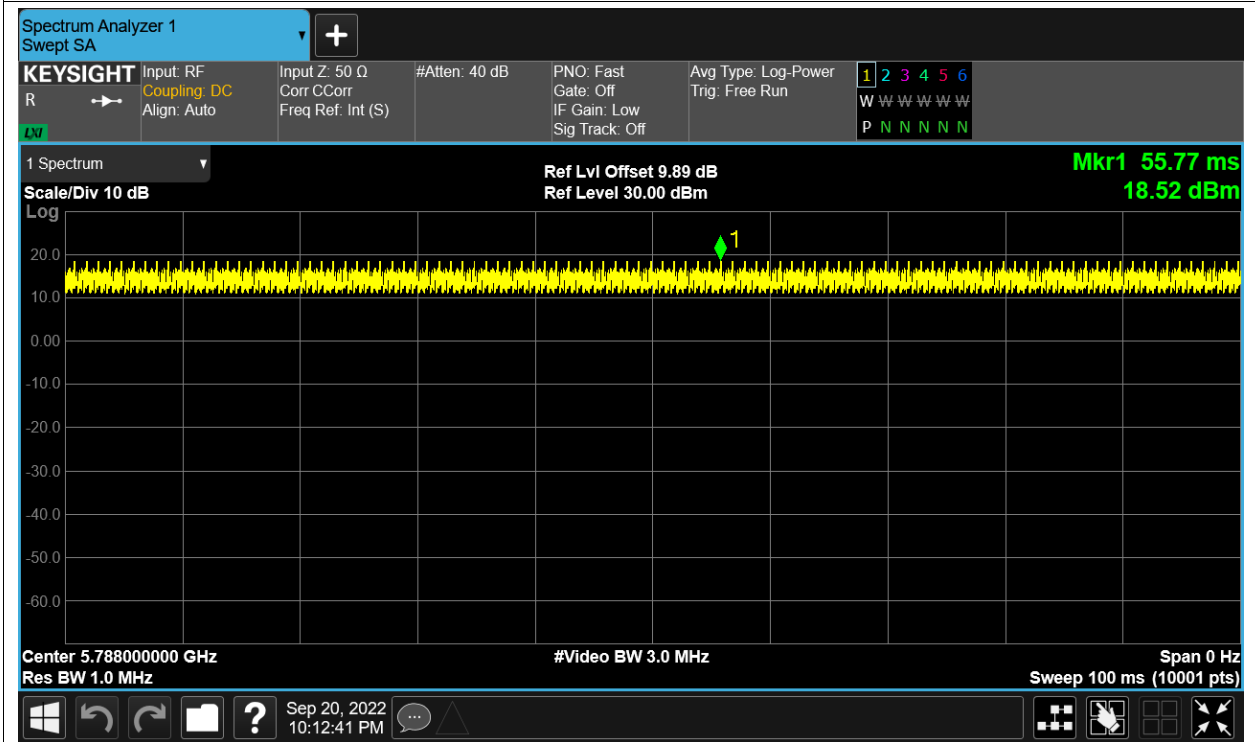

Duty Cycle NVNT 5.8G-10M-QPSK 5788MHz Sum

Duty Cycle NVNT 5.8G-10M-QPSK 5842MHz Sum

Duty Cycle NVNT 5.8G-20M-16QAM 5738MHz Sum

Duty Cycle NVNT 5.8G-20M-16QAM 5788MHz Sum

Duty Cycle NVNT 5.8G-20M-16QAM 5839MHz Sum