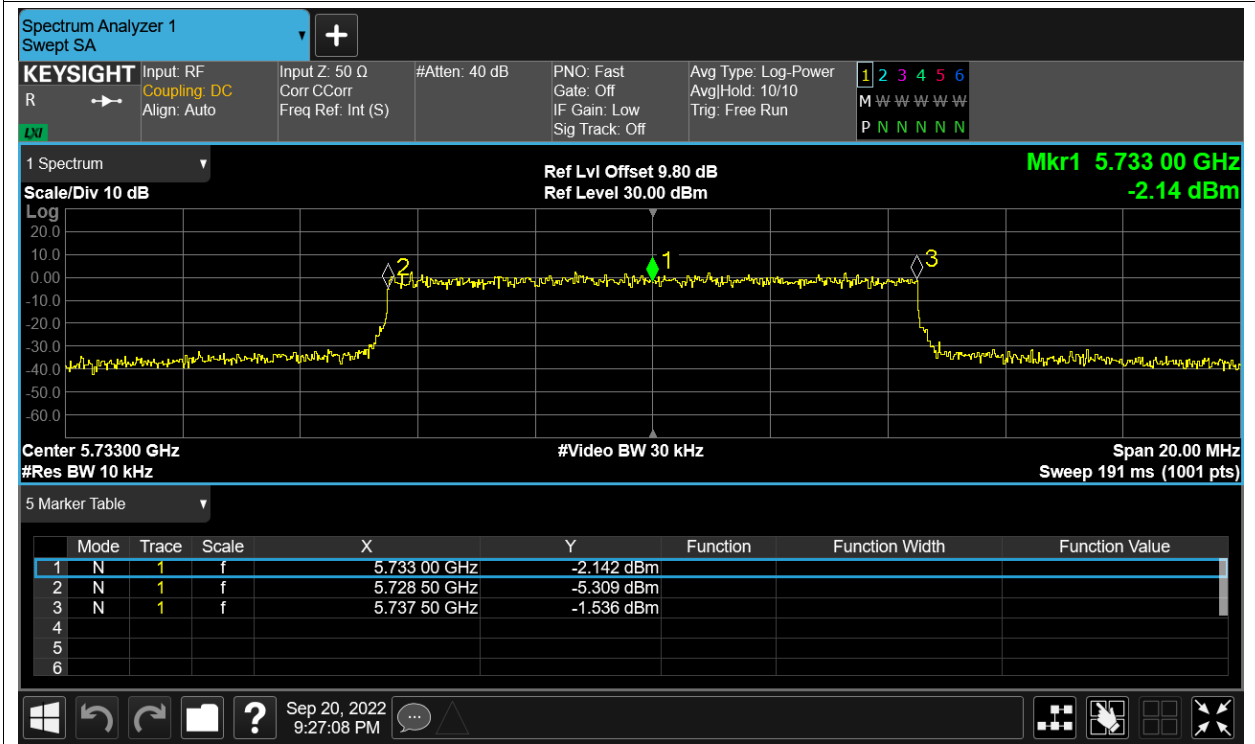

Freq. Stability NVLT 5.8G-10M-16QAM 5733MHz Sum

Freq. Stability NVNT 5.8G-10M-16QAM 5733MHz Sum

Freq. Stability HVNT 5.8G-10M-QPSK 5733MHz Sum

Freq. Stability LVNT 5.8G-10M-QPSK 5733MHz Sum

Freq. Stability NVHT 5.8G-10M-QPSK 5733MHz Sum

Freq. Stability NVLT 5.8G-10M-QPSK 5733MHz Sum

Freq. Stability NVNT 5.8G-10M-QPSK 5733MHz Sum

Freq. Stability HVNT 5.8G-20M-16QAM 5738MHz Sum

Freq. Stability LVNT 5.8G-20M-16QAM 5738MHz Sum

Freq. Stability NVHT 5.8G-20M-16QAM 5738MHz Sum