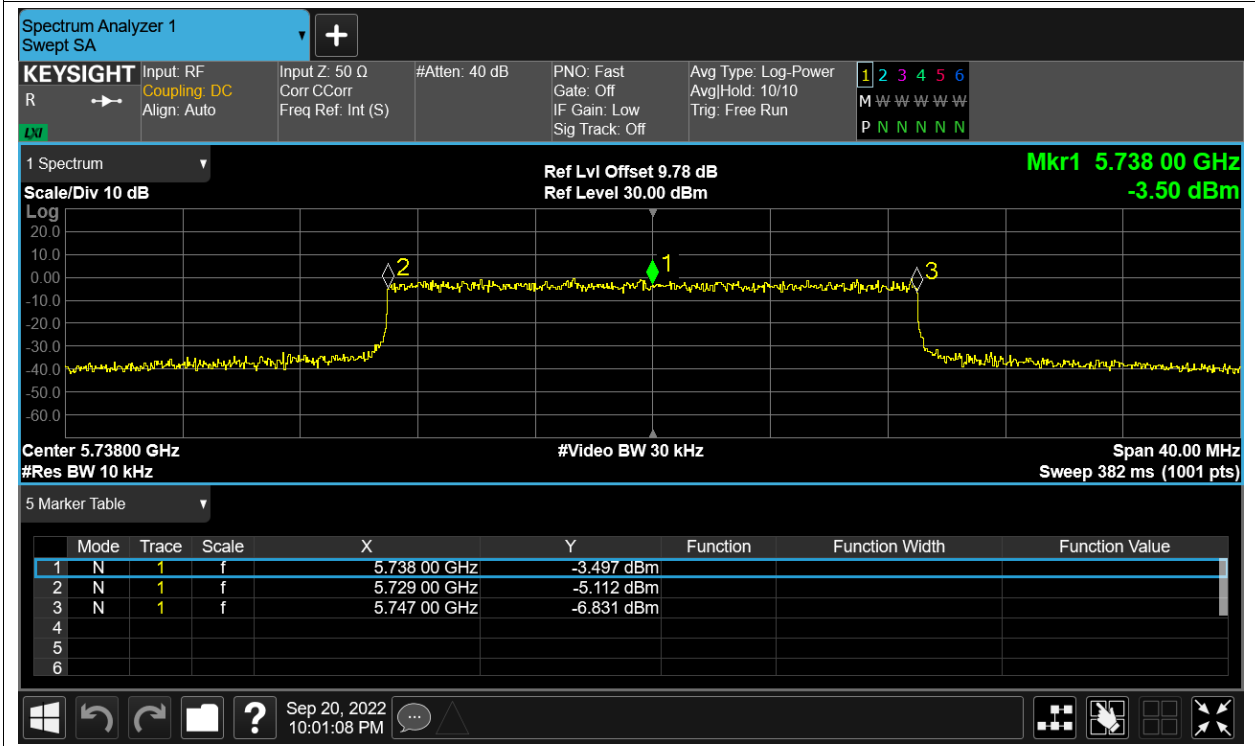

Freq. Stability NVLT 5.8G-20M-16QAM 5738MHz Sum

Freq. Stability NVNT 5.8G-20M-16QAM 5738MHz Sum

Freq. Stability HVNT 5.8G-20M-QPSK 5738MHz Sum

Freq. Stability LVNT 5.8G-20M-QPSK 5738MHz Sum

Freq. Stability NVHT 5.8G-20M-QPSK 5738MHz Sum

Freq. Stability NVLT 5.8G-20M-QPSK 5738MHz Sum

Freq. Stability NVNT 5.8G-20M-QPSK 5738MHz Sum