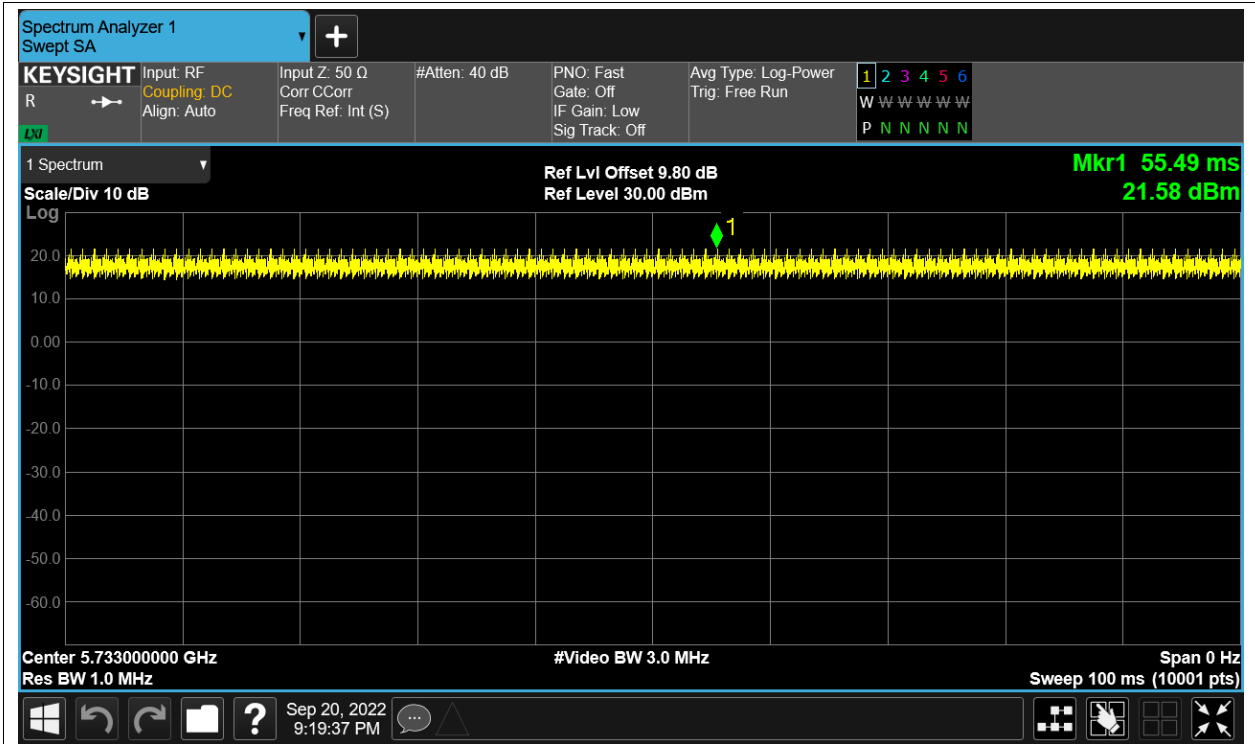

Duty Cycle NVNT 5.8G-10M-16QAM 5733MHz Sum