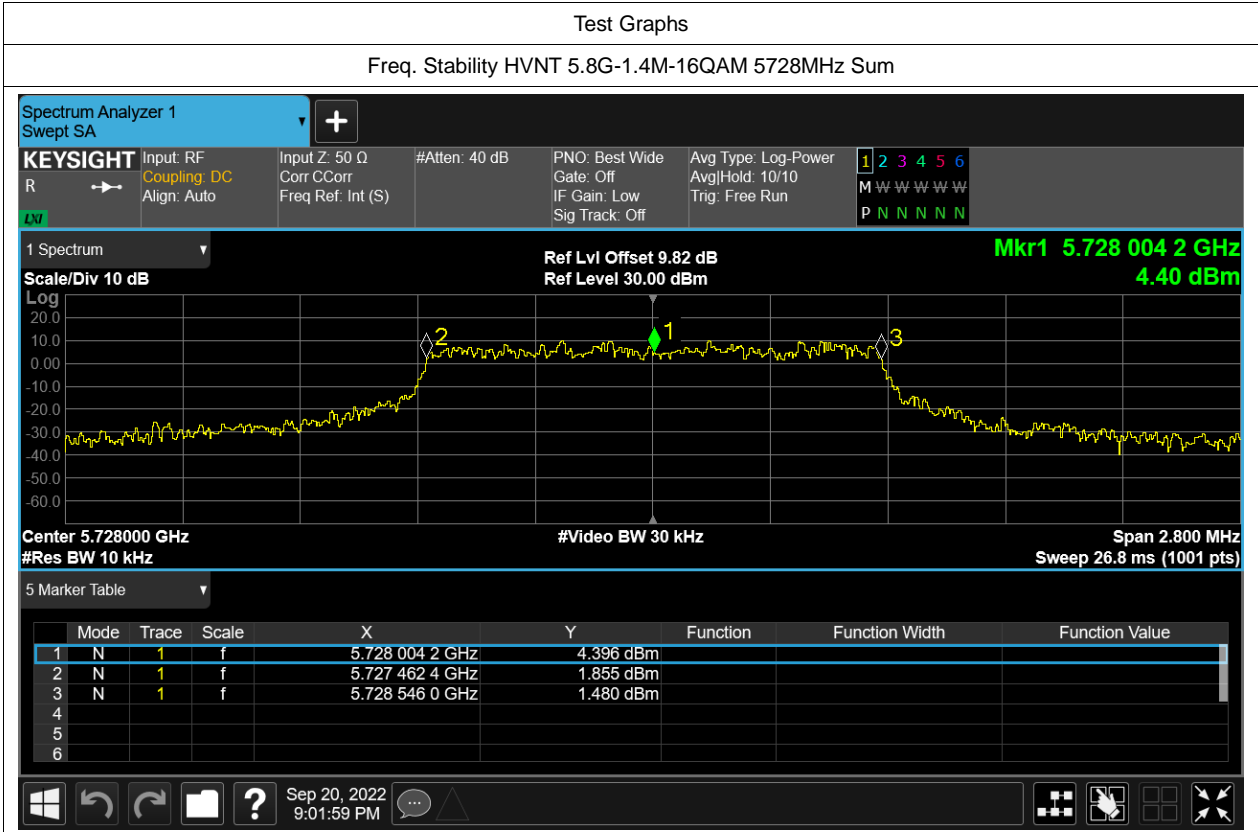

## Test Data

### Frequency Stability

Condition	Mode	Frequency (MHz)	Antenna	Measured Frequency (MHz)	Deviation (ppm)	Limit (ppm)	Verdict
HVNT	5.8G-1.4M-16QAM	5728	Sum	5728.0042	0.73	Within authorized band	Pass
LVNT	5.8G-1.4M-16QAM	5728	Sum	5728.0028	0.49		Pass
NVHT	5.8G-1.4M-16QAM	5728	Sum	5728.0014	0.24		Pass
NVLT	5.8G-1.4M-16QAM	5728	Sum	5728.0028	0.49		Pass
NVNT	5.8G-1.4M-16QAM	5728	Sum	5728.0028	0.49		Pass
HVNT	5.8G-1.4M-QPSK	5728	Sum	5728.0028	0.49		Pass
LVNT	5.8G-1.4M-QPSK	5728	Sum	5728.0028	0.49		Pass
NVHT	5.8G-1.4M-QPSK	5728	Sum	5728.0014	0.24		Pass
NVLT	5.8G-1.4M-QPSK	5728	Sum	5728.0014	0.24		Pass
NVNT	5.8G-1.4M-QPSK	5728	Sum	5728.0042	0.73		Pass
HVNT	5.8G-10M-16QAM	5733	Sum	5733	0		Pass
LVNT	5.8G-10M-16QAM	5733	Sum	5733	0		Pass
NVHT	5.8G-10M-16QAM	5733	Sum	5733	0		Pass
NVLT	5.8G-10M-16QAM	5733	Sum	5733	0		Pass
NVNT	5.8G-10M-16QAM	5733	Sum	5733	0		Pass
HVNT	5.8G-10M-QPSK	5733	Sum	5733	0		Pass
LVNT	5.8G-10M-QPSK	5733	Sum	5733	0		Pass
NVHT	5.8G-10M-QPSK	5733	Sum	5733	0		Pass
NVLT	5.8G-10M-QPSK	5733	Sum	5733	0		Pass
NVNT	5.8G-10M-QPSK	5733	Sum	5733	0		Pass
HVNT	5.8G-20M-16QAM	5738	Sum	5738	0		Pass
LVNT	5.8G-20M-16QAM	5738	Sum	5738	0		Pass
NVHT	5.8G-20M-16QAM	5738	Sum	5738	0		Pass
NVLT	5.8G-20M-16QAM	5738	Sum	5738	0		Pass
NVNT	5.8G-20M-16QAM	5738	Sum	5738	0		Pass
HVNT	5.8G-20M-QPSK	5738	Sum	5738	0		Pass
LVNT	5.8G-20M-QPSK	5738	Sum	5738	0		Pass
NVHT	5.8G-20M-QPSK	5738	Sum	5738	0		Pass
NVLT	5.8G-20M-QPSK	5738	Sum	5738	0		Pass
NVNT	5.8G-20M-QPSK	5738	Sum	5738	0		Pass

Remark: "NTNV" means Normal Temperature Normal Voltage, "NVHT" means Normal Voltage High Temperature, "NVLT" means Normal Voltage Low Temperature, "LVNT" means Low Voltage Normal Temperature, "HVNT" means High Voltage Normal Temperature.