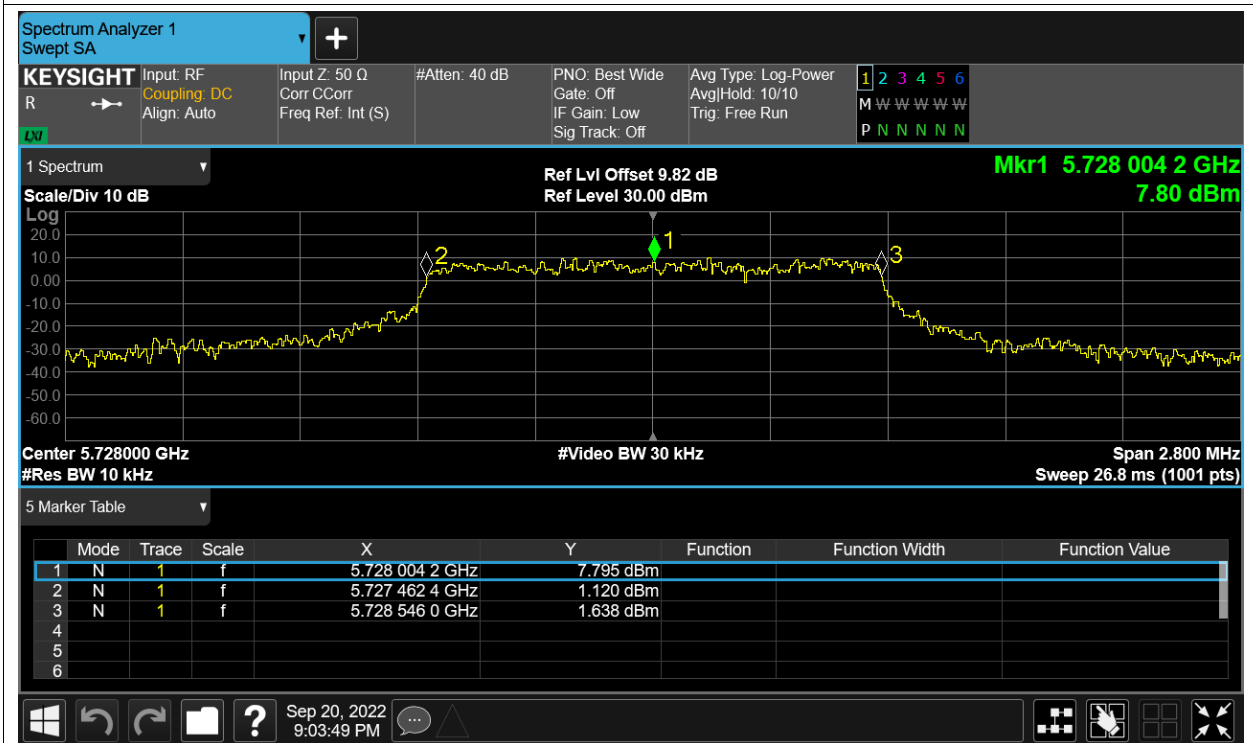

Remark: "NTNV" means Normal Temperature Normal Voltage, "NVHT" means Normal Voltage High Temperature, "NVLT" means Normal Voltage Low Temperature, "LVNT" means Low Voltage Normal Temperature, "HVNT" means High Voltage Normal Temperature.

Freq. Stability NVLT 5.8G-1.4M-16QAM 5728MHz Sum

Freq. Stability NVNT 5.8G-1.4M-16QAM 5728MHz Sum

Freq. Stability HVNT 5.8G-1.4M-QPSK 5728MHz Sum

Freq. Stability LVNT 5.8G-1.4M-QPSK 5728MHz Sum

Freq. Stability NVHT 5.8G-1.4M-QPSK 5728MHz Sum

Freq. Stability NVLT 5.8G-1.4M-QPSK 5728MHz Sum

Freq. Stability NVNT 5.8G-1.4M-QPSK 5728MHz Sum

Freq. Stability HVNT 5.8G-10M-16QAM 5733MHz Sum

Freq. Stability LVNT 5.8G-10M-16QAM 5733MHz Sum

Freq. Stability NVHT 5.8G-10M-16QAM 5733MHz Sum