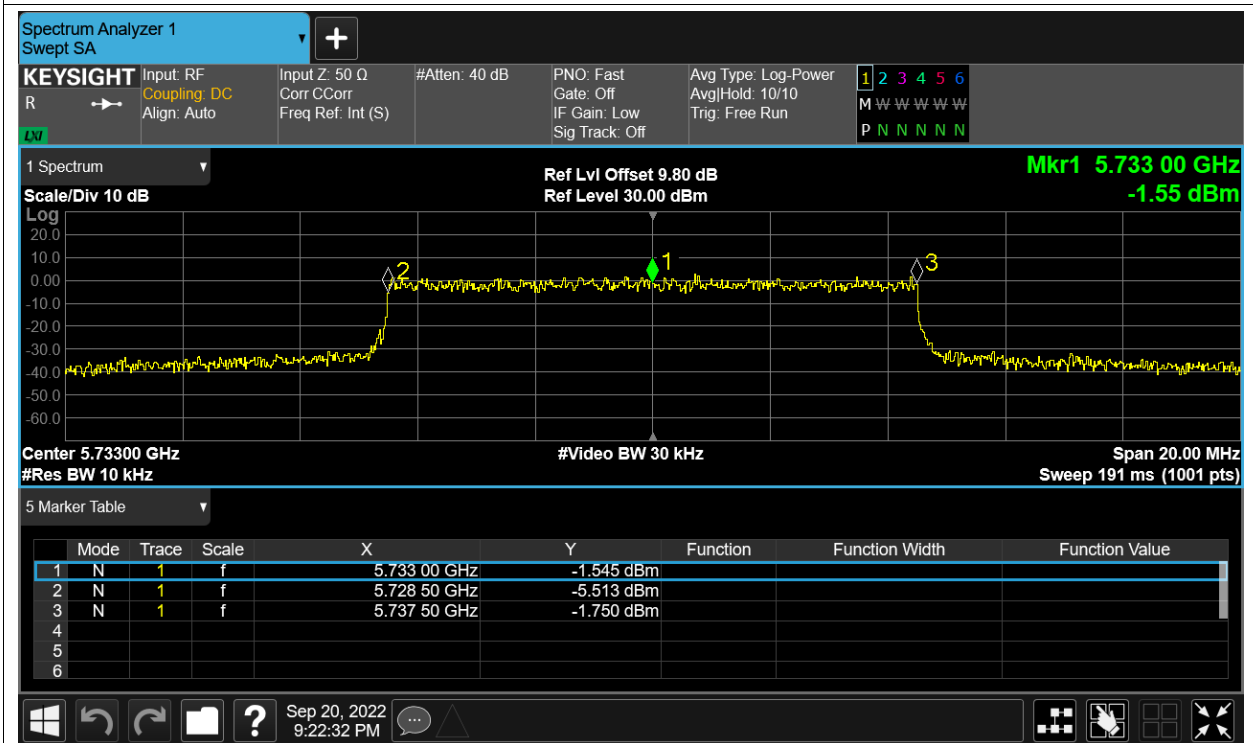

Freq. Stability NVLT 5.8G-1.4M-QPSK 5728MHz Sum

Freq. Stability NVNT 5.8G-1.4M-QPSK 5728MHz Sum

Freq. Stability HVNT 5.8G-10M-16QAM 5733MHz Sum

Freq. Stability LVNT 5.8G-10M-16QAM 5733MHz Sum

Freq. Stability NVHT 5.8G-10M-16QAM 5733MHz Sum

Freq. Stability NVLT 5.8G-10M-16QAM 5733MHz Sum

Freq. Stability NVNT 5.8G-10M-16QAM 5733MHz Sum

Freq. Stability HVNT 5.8G-10M-QPSK 5733MHz Sum

Freq. Stability LVNT 5.8G-10M-QPSK 5733MHz Sum

Freq. Stability NVHT 5.8G-10M-QPSK 5733MHz Sum