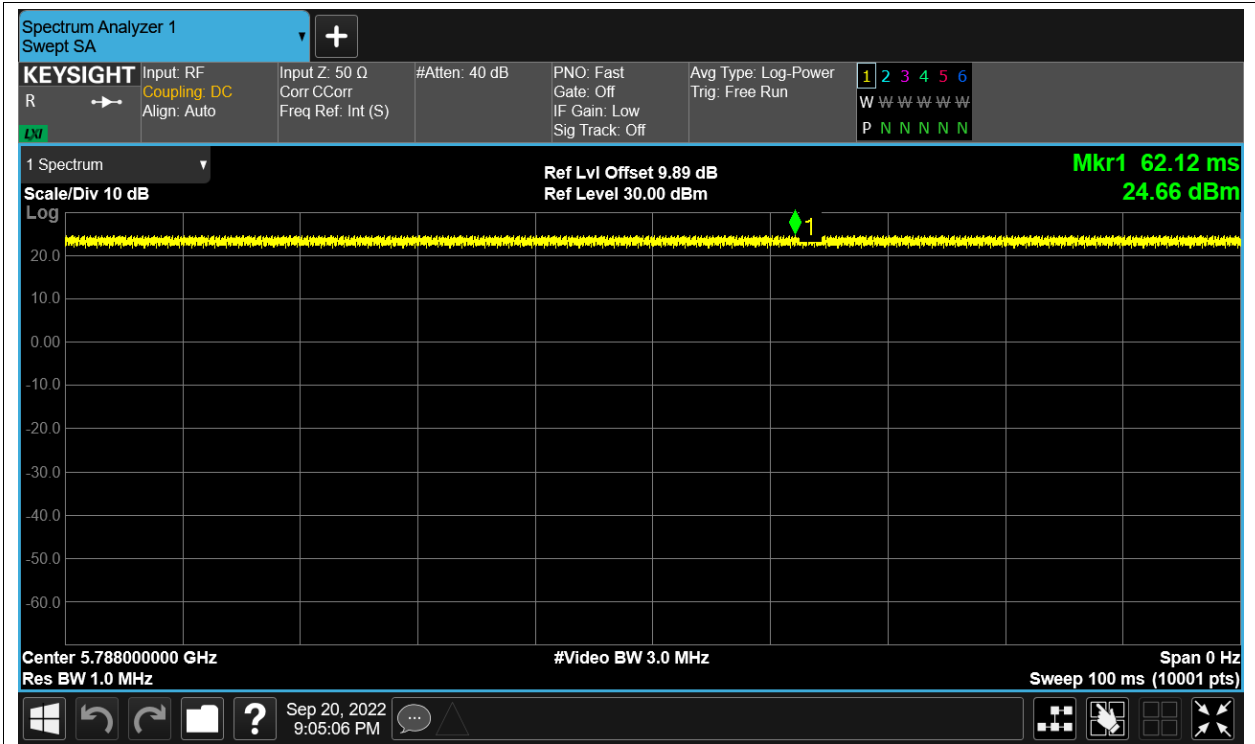

Test Graphs

Duty Cycle NVNT 5.8G-1.4M-16QAM 5728MHz Sum

Duty Cycle NVNT 5.8G-1.4M-16QAM 5788MHz Sum

Duty Cycle NVNT 5.8G-1.4M-16QAM 5847MHz Sum

Duty Cycle NVNT 5.8G-1.4M-QPSK 5728MHz Sum

Duty Cycle NVNT 5.8G-1.4M-QPSK 5788MHz Sum