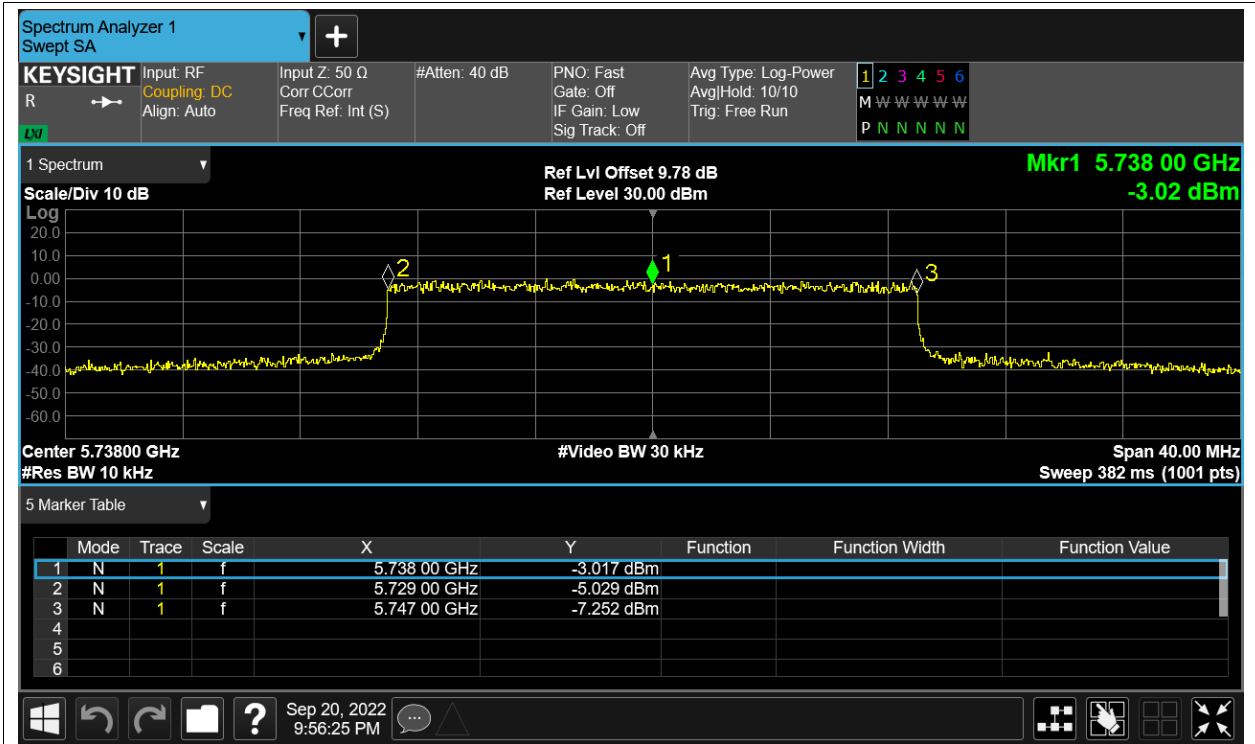

Freq. Stability NVLT 5.8G-10M-QPSK 5733MHz Sum

Freq. Stability NVNT 5.8G-10M-QPSK 5733MHz Sum

Freq. Stability HVNT 5.8G-20M-16QAM 5738MHz Sum

Freq. Stability LVNT 5.8G-20M-16QAM 5738MHz Sum

Freq. Stability NVHT 5.8G-20M-16QAM 5738MHz Sum

Freq. Stability NVLT 5.8G-20M-16QAM 5738MHz Sum

Freq. Stability NVNT 5.8G-20M-16QAM 5738MHz Sum

Freq. Stability HVNT 5.8G-20M-QPSK 5738MHz Sum

Freq. Stability LVNT 5.8G-20M-QPSK 5738MHz Sum

Freq. Stability NVHT 5.8G-20M-QPSK 5738MHz Sum