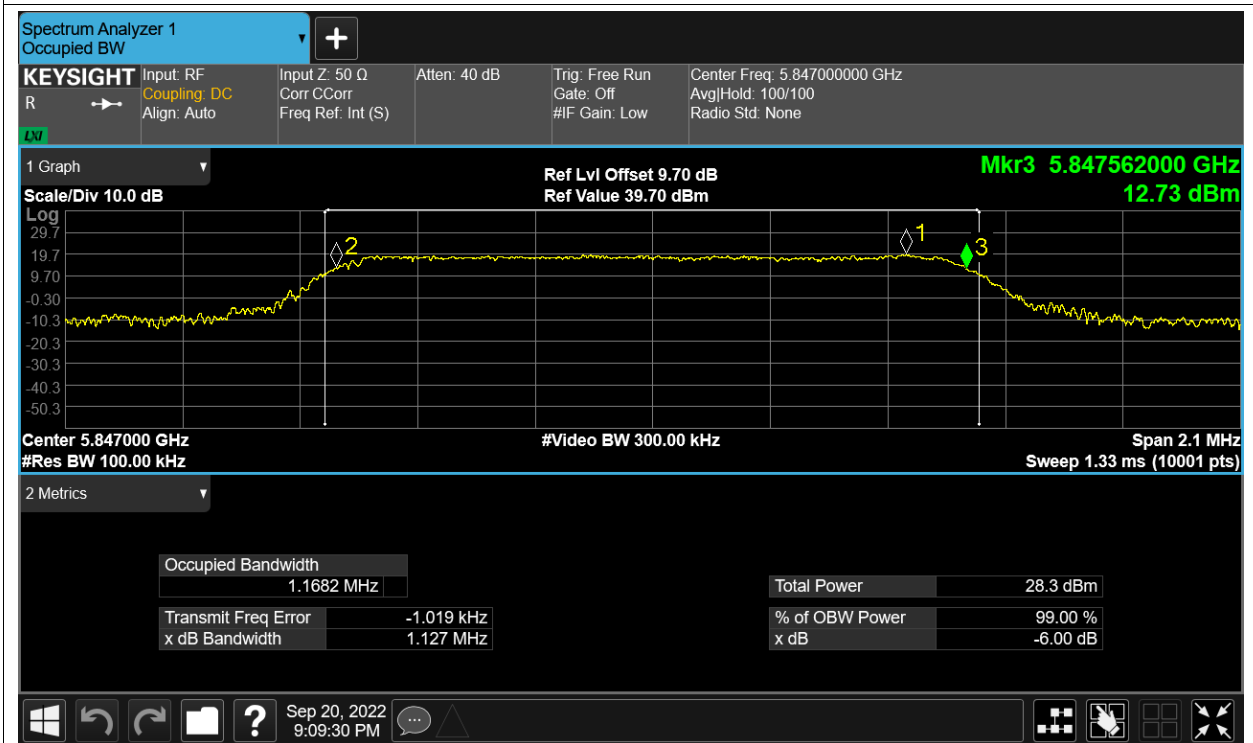

## -6dB Bandwidth

Condition	Mode	Frequency (MHz)	Antenna	-6 dB Bandwidth (MHz)	limit	Verdic
NVNT	5.8G-1.4M-16QAM	5728	Ant1	1.125	0.5	Pass
NVNT	5.8G-1.4M-16QAM	5728	Ant2	1.124	0.5	Pass
NVNT	5.8G-1.4M-16QAM	5788	Ant1	1.125	0.5	Pass
NVNT	5.8G-1.4M-16QAM	5788	Ant2	1.127	0.5	Pass
NVNT	5.8G-1.4M-16QAM	5847	Ant1	1.12	0.5	Pass
NVNT	5.8G-1.4M-16QAM	5847	Ant2	1.127	0.5	Pass
NVNT	5.8G-1.4M-QPSK	5728	Ant1	1.12	0.5	Pass
NVNT	5.8G-1.4M-QPSK	5728	Ant2	1.115	0.5	Pass
NVNT	5.8G-1.4M-QPSK	5788	Ant1	1.126	0.5	Pass
NVNT	5.8G-1.4M-QPSK	5788	Ant2	1.124	0.5	Pass
NVNT	5.8G-1.4M-QPSK	5847	Ant1	1.134	0.5	Pass
NVNT	5.8G-1.4M-QPSK	5847	Ant2	1.128	0.5	Pass
NVNT	5.8G-10M-16QAM	5733	Ant1	8.989	0.5	Pass
NVNT	5.8G-10M-16QAM	5733	Ant2	8.97	0.5	Pass
NVNT	5.8G-10M-16QAM	5788	Ant1	8.976	0.5	Pass
NVNT	5.8G-10M-16QAM	5788	Ant2	8.991	0.5	Pass
NVNT	5.8G-10M-16QAM	5842	Ant1	8.993	0.5	Pass
NVNT	5.8G-10M-16QAM	5842	Ant2	8.971	0.5	Pass
NVNT	5.8G-10M-QPSK	5733	Ant1	8.974	0.5	Pass
NVNT	5.8G-10M-QPSK	5733	Ant2	8.995	0.5	Pass
NVNT	5.8G-10M-QPSK	5788	Ant1	9.011	0.5	Pass
NVNT	5.8G-10M-QPSK	5788	Ant2	8.972	0.5	Pass
NVNT	5.8G-10M-QPSK	5842	Ant1	8.977	0.5	Pass
NVNT	5.8G-10M-QPSK	5842	Ant2	9.027	0.5	Pass
NVNT	5.8G-20M-16QAM	5738	Ant1	17.973	0.5	Pass
NVNT	5.8G-20M-16QAM	5738	Ant2	18.006	0.5	Pass
NVNT	5.8G-20M-16QAM	5788	Ant1	17.991	0.5	Pass
NVNT	5.8G-20M-16QAM	5788	Ant2	18.016	0.5	Pass
NVNT	5.8G-20M-16QAM	5839	Ant1	18.017	0.5	Pass
NVNT	5.8G-20M-16QAM	5839	Ant2	17.975	0.5	Pass
NVNT	5.8G-20M-QPSK	5738	Ant1	18.02	0.5	Pass
NVNT	5.8G-20M-QPSK	5738	Ant2	17.991	0.5	Pass
NVNT	5.8G-20M-QPSK	5788	Ant1	17.999	0.5	Pass
NVNT	5.8G-20M-QPSK	5788	Ant2	17.949	0.5	Pass
NVNT	5.8G-20M-QPSK	5839	Ant1	18.029	0.5	Pass
NVNT	5.8G-20M-QPSK	5839	Ant2	18.002	0.5	Pass

-6dB Bandwidth NVNT 5.8G-1.4M-16QAM 5788MHz Ant2

-6dB Bandwidth NVNT 5.8G-1.4M-16QAM 5847MHz Ant1

-6dB Bandwidth NVNT 5.8G-1.4M-16QAM 5847MHz Ant2

-6dB Bandwidth NVNT 5.8G-1.4M-QPSK 5728MHz Ant1

-6dB Bandwidth NVNT 5.8G-1.4M-QPSK 5728MHz Ant2