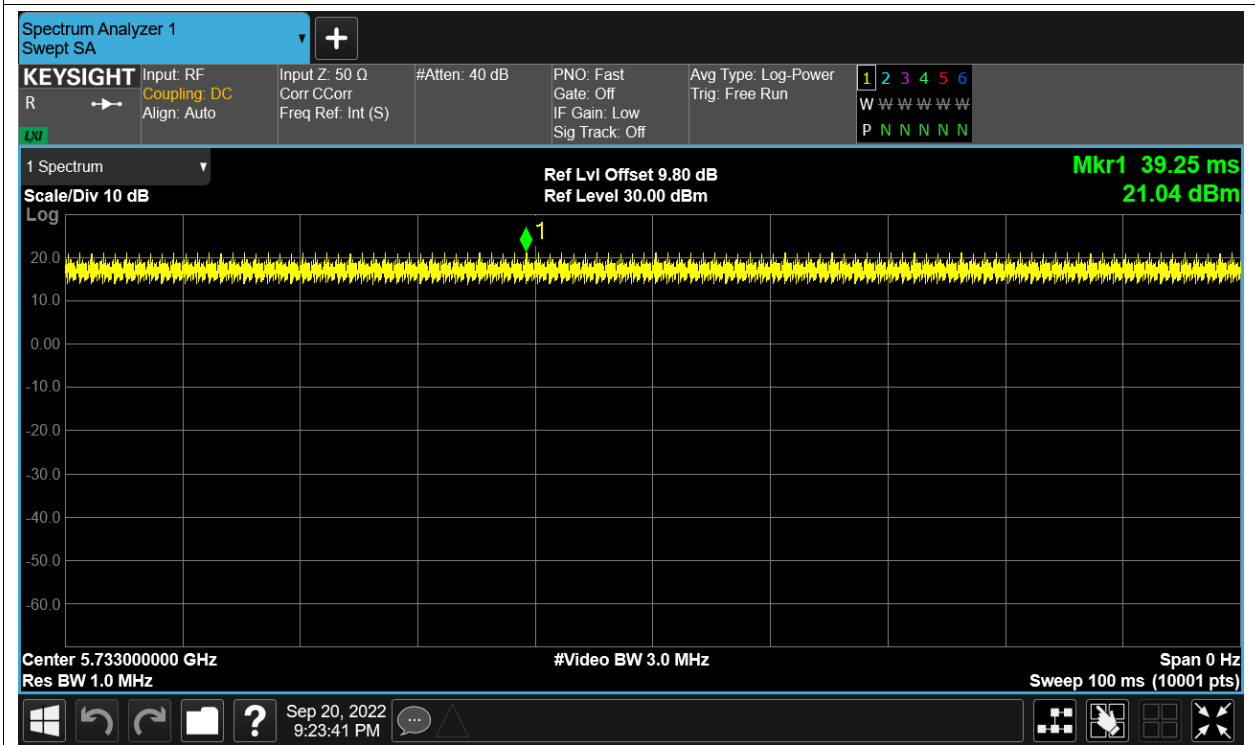

Duty Cycle NVNT 5.8G-1.4M-QPSK 5847MHz Sum

Duty Cycle NVNT 5.8G-10M-16QAM 5733MHz Sum

Duty Cycle NVNT 5.8G-10M-16QAM 5788MHz Sum

Duty Cycle NVNT 5.8G-10M-16QAM 5842MHz Sum

Duty Cycle NVNT 5.8G-10M-QPSK 5733MHz Sum