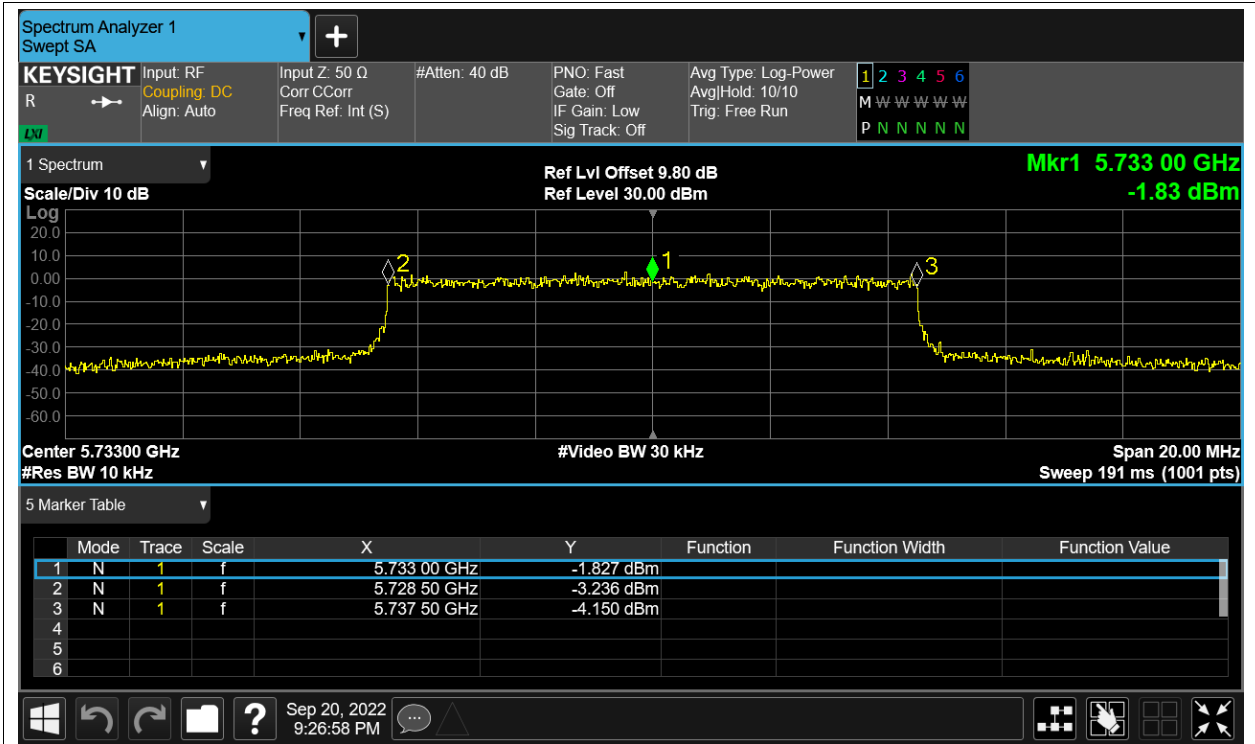

Freq. Stability NVLT 5.8G-10M-16QAM 5733MHz Sum

Freq. Stability NVNT 5.8G-10M-16QAM 5733MHz Sum

Freq. Stability HVNT 5.8G-10M-QPSK 5733MHz Sum

Freq. Stability LVNT 5.8G-10M-QPSK 5733MHz Sum

Freq. Stability NVHT 5.8G-10M-QPSK 5733MHz Sum

Freq. Stability NVLT 5.8G-10M-QPSK 5733MHz Sum

Freq. Stability NVNT 5.8G-10M-QPSK 5733MHz Sum

Freq. Stability HVNT 5.8G-20M-16QAM 5738MHz Sum

Freq. Stability LVNT 5.8G-20M-16QAM 5738MHz Sum

Freq. Stability NVHT 5.8G-20M-16QAM 5738MHz Sum