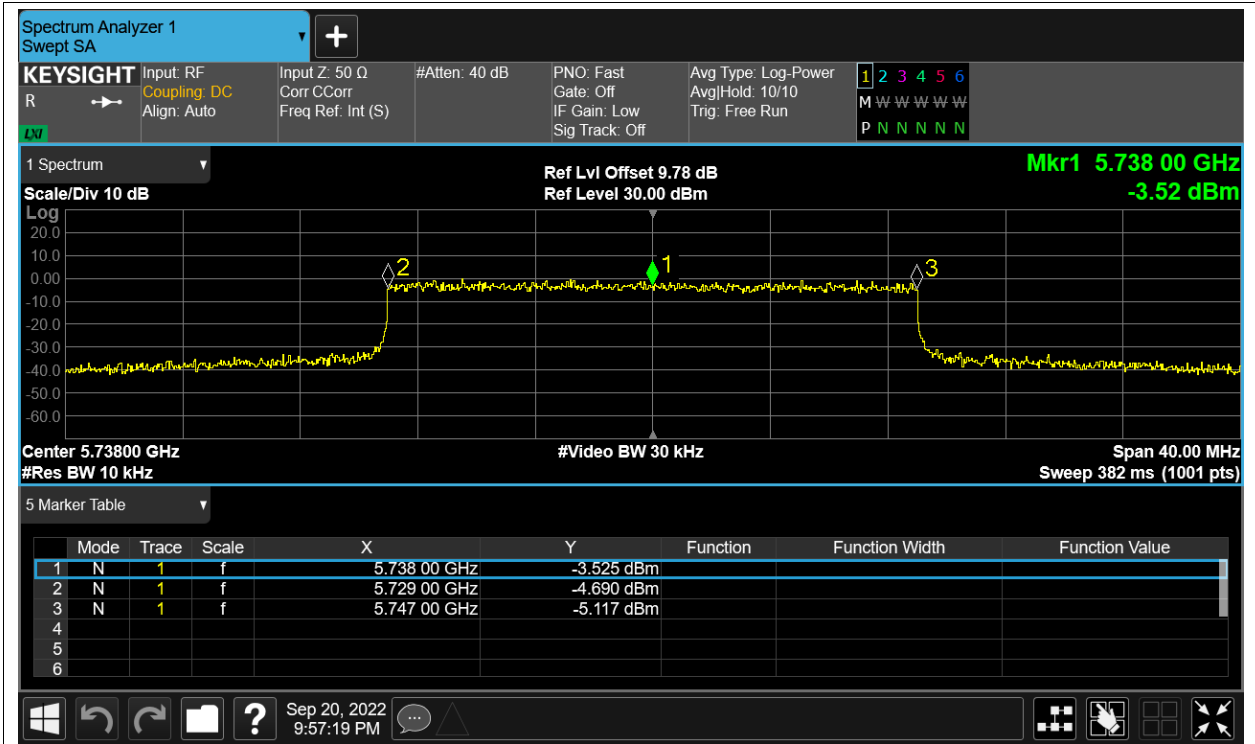

Freq. Stability NVLT 5.8G-10M-16QAM 5733MHz Sum

Freq. Stability NVNT 5.8G-10M-16QAM 5733MHz Sum

Freq. Stability HVNT 5.8G-10M-QPSK 5733MHz Sum

Freq. Stability LVNT 5.8G-10M-QPSK 5733MHz Sum

Freq. Stability NVHT 5.8G-10M-QPSK 5733MHz Sum

Freq. Stability NVLT 5.8G-10M-QPSK 5733MHz Sum

Freq. Stability NVNT 5.8G-10M-QPSK 5733MHz Sum

Freq. Stability HVNT 5.8G-20M-16QAM 5738MHz Sum

Freq. Stability LVNT 5.8G-20M-16QAM 5738MHz Sum

Freq. Stability NVHT 5.8G-20M-16QAM 5738MHz Sum