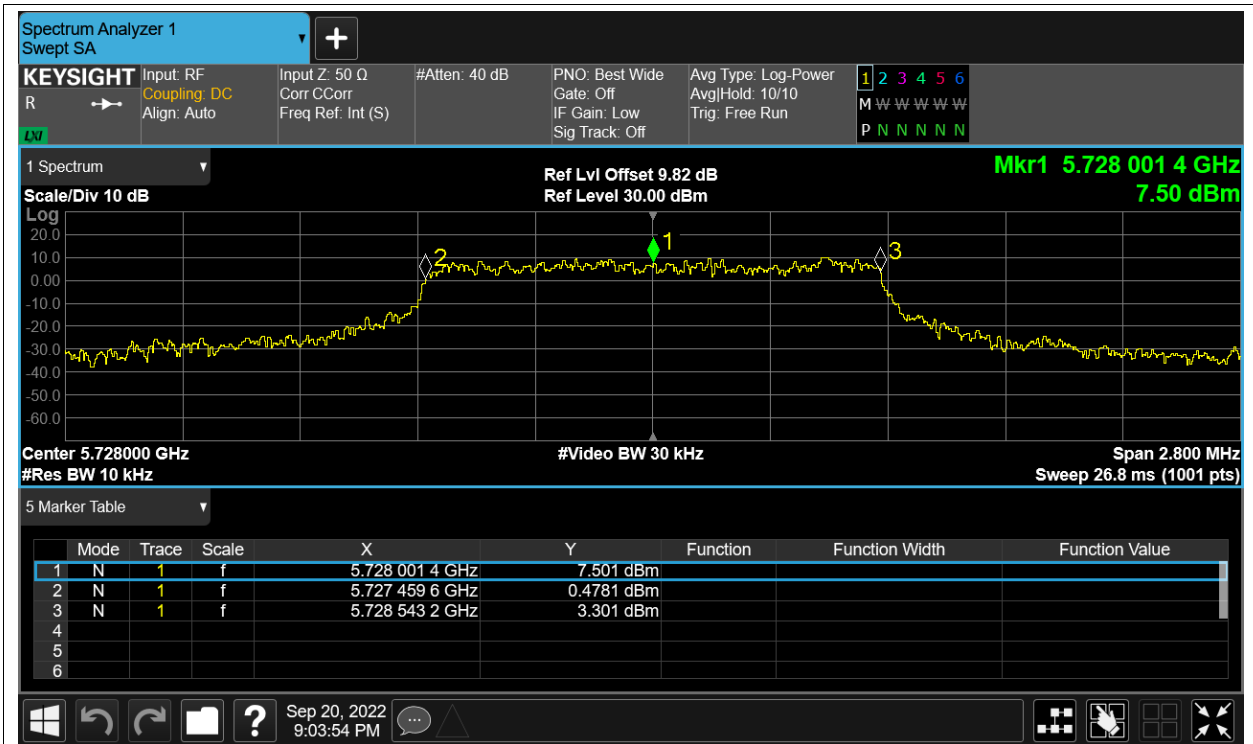

Remark: "NTNV" means Normal Temperature Normal Voltage, "NVHT" means Normal Voltage High Temperature, "NVLT" means Normal Voltage Low Temperature, "LVNT" means Low Voltage Normal Temperature, "HVNT" means High Voltage Normal Temperature.

Freq. Stability NVLT 5.8G-1.4M-16QAM 5728MHz Sum

Freq. Stability NVNT 5.8G-1.4M-16QAM 5728MHz Sum

Freq. Stability HVNT 5.8G-1.4M-QPSK 5728MHz Sum

Freq. Stability LVNT 5.8G-1.4M-QPSK 5728MHz Sum

Freq. Stability NVHT 5.8G-1.4M-QPSK 5728MHz Sum

Freq. Stability NVLT 5.8G-1.4M-QPSK 5728MHz Sum

Freq. Stability NVNT 5.8G-1.4M-QPSK 5728MHz Sum

Freq. Stability HVNT 5.8G-10M-16QAM 5733MHz Sum

Freq. Stability LVNT 5.8G-10M-16QAM 5733MHz Sum

Freq. Stability NVHT 5.8G-10M-16QAM 5733MHz Sum