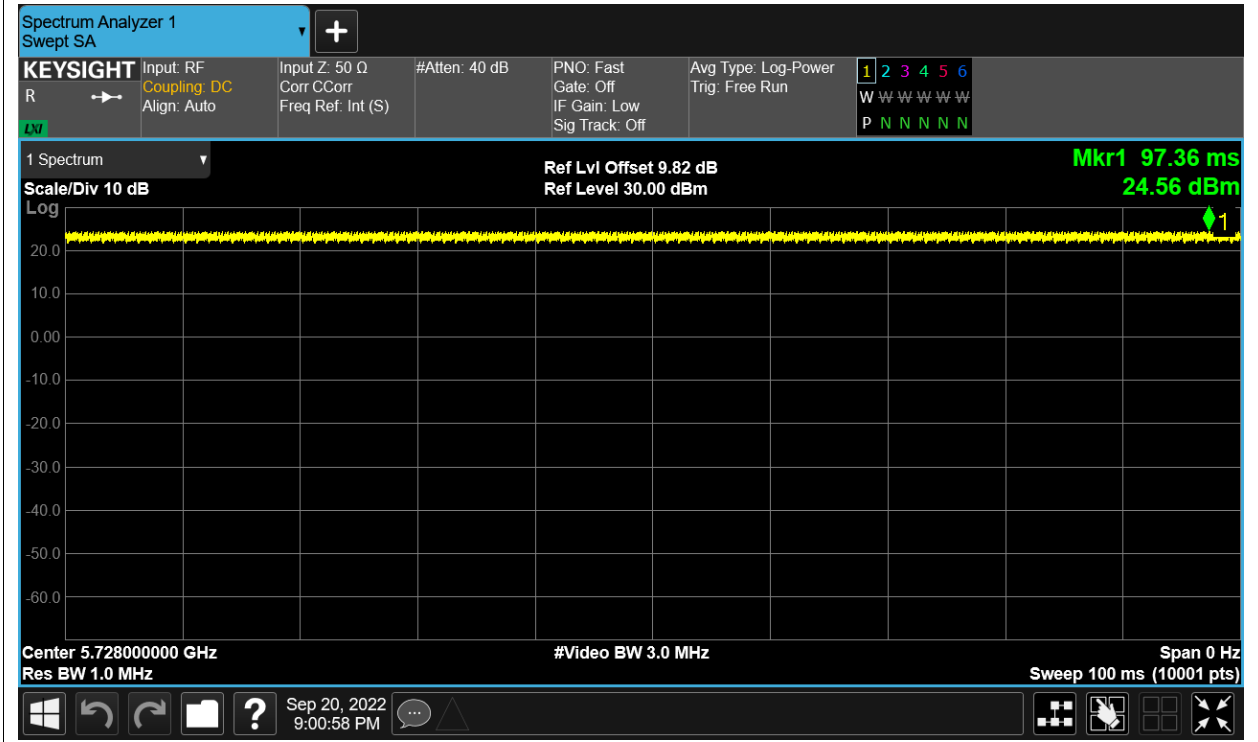

Test Graphs

Duty Cycle NVNT 5.8G-1.4M-16QAM 5728MHz Sum