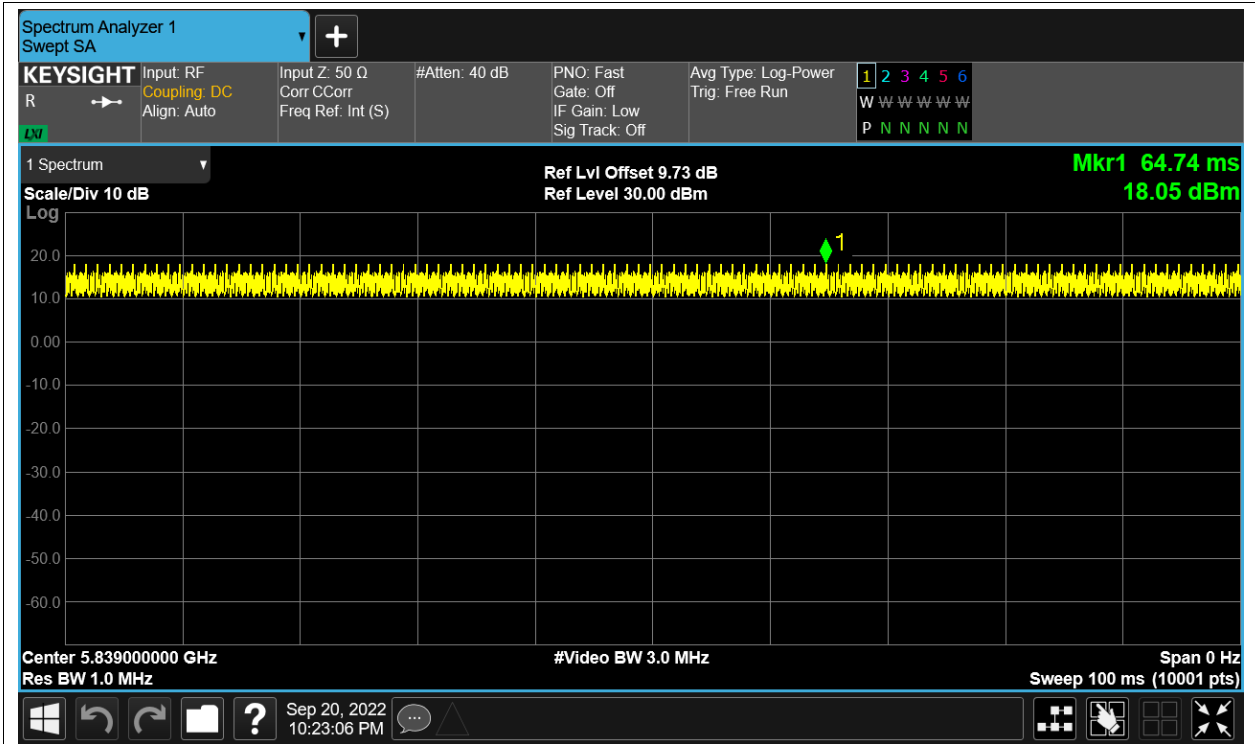

Duty Cycle NVNT 5.8G-10M-QPSK 5788MHz Sum

Duty Cycle NVNT 5.8G-10M-QPSK 5842MHz Sum

Duty Cycle NVNT 5.8G-20M-16QAM 5738MHz Sum

Duty Cycle NVNT 5.8G-20M-16QAM 5788MHz Sum

Duty Cycle NVNT 5.8G-20M-16QAM 5839MHz Sum