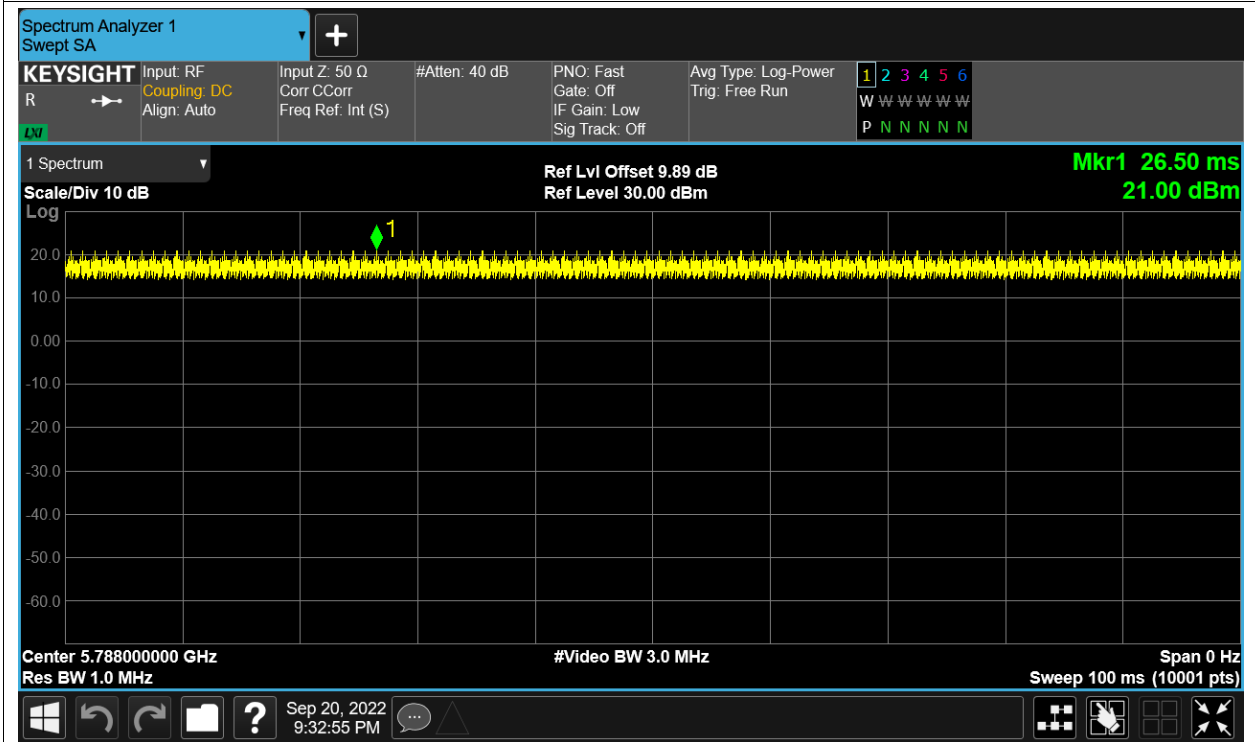

Duty Cycle NVNT 5.8G-10M-16QAM 5788MHz Sum