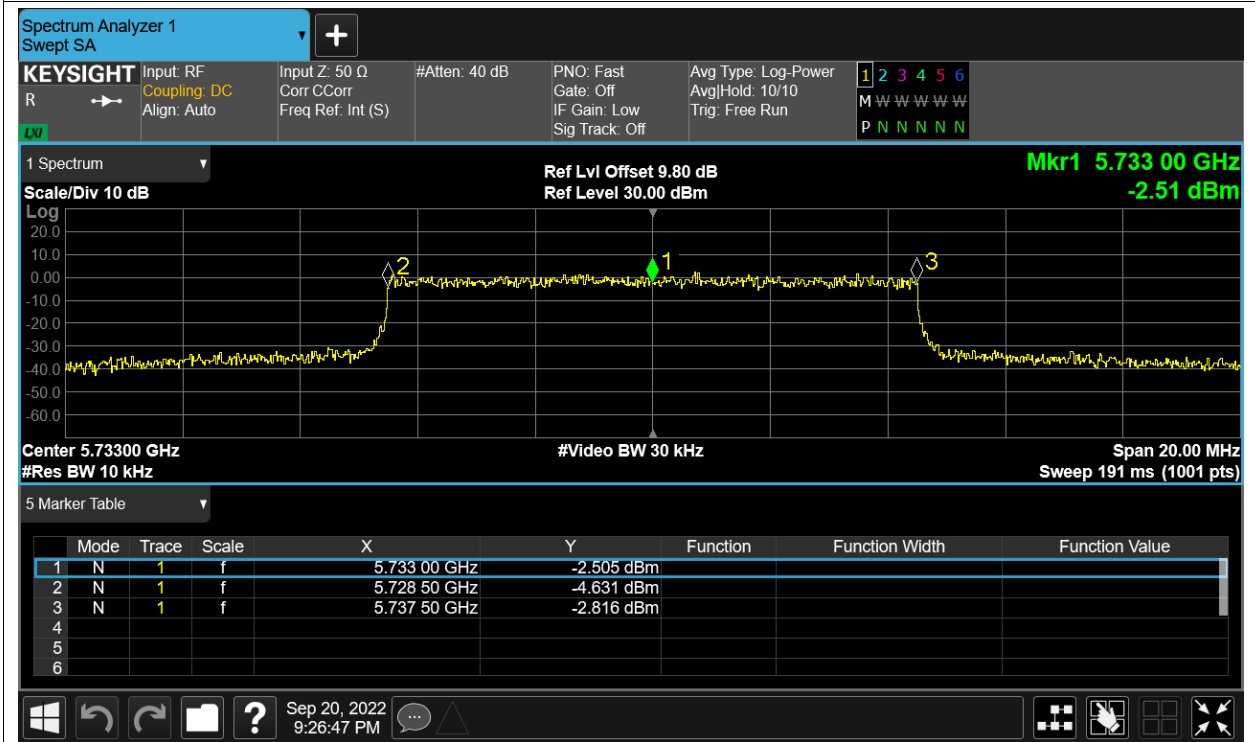

Freq. Stability NVLT 5.8G-10M-16QAM 5733MHz Sum

Freq. Stability NVNT 5.8G-10M-16QAM 5733MHz Sum

Freq. Stability HVNT 5.8G-10M-QPSK 5733MHz Sum

Freq. Stability LVNT 5.8G-10M-QPSK 5733MHz Sum

Freq. Stability NVHT 5.8G-10M-QPSK 5733MHz Sum

Freq. Stability NVLT 5.8G-10M-QPSK 5733MHz Sum

Freq. Stability NVNT 5.8G-10M-QPSK 5733MHz Sum

Freq. Stability HVNT 5.8G-20M-16QAM 5738MHz Sum

Freq. Stability LVNT 5.8G-20M-16QAM 5738MHz Sum

Freq. Stability NVHT 5.8G-20M-16QAM 5738MHz Sum