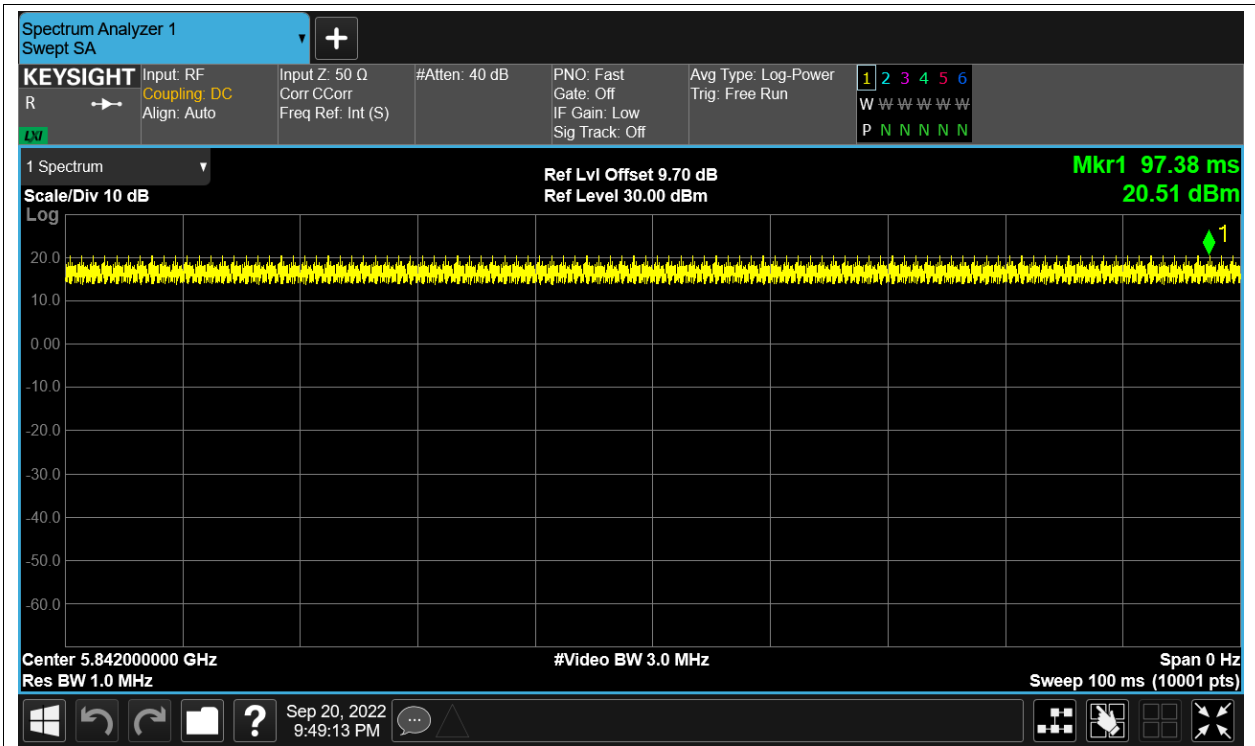

Duty Cycle NVNT 5.8G-1.4M-QPSK 5847MHz Sum

Duty Cycle NVNT 5.8G-10M-16QAM 5733MHz Sum

Duty Cycle NVNT 5.8G-10M-16QAM 5788MHz Sum

Duty Cycle NVNT 5.8G-10M-16QAM 5842MHz Sum

Duty Cycle NVNT 5.8G-10M-QPSK 5733MHz Sum