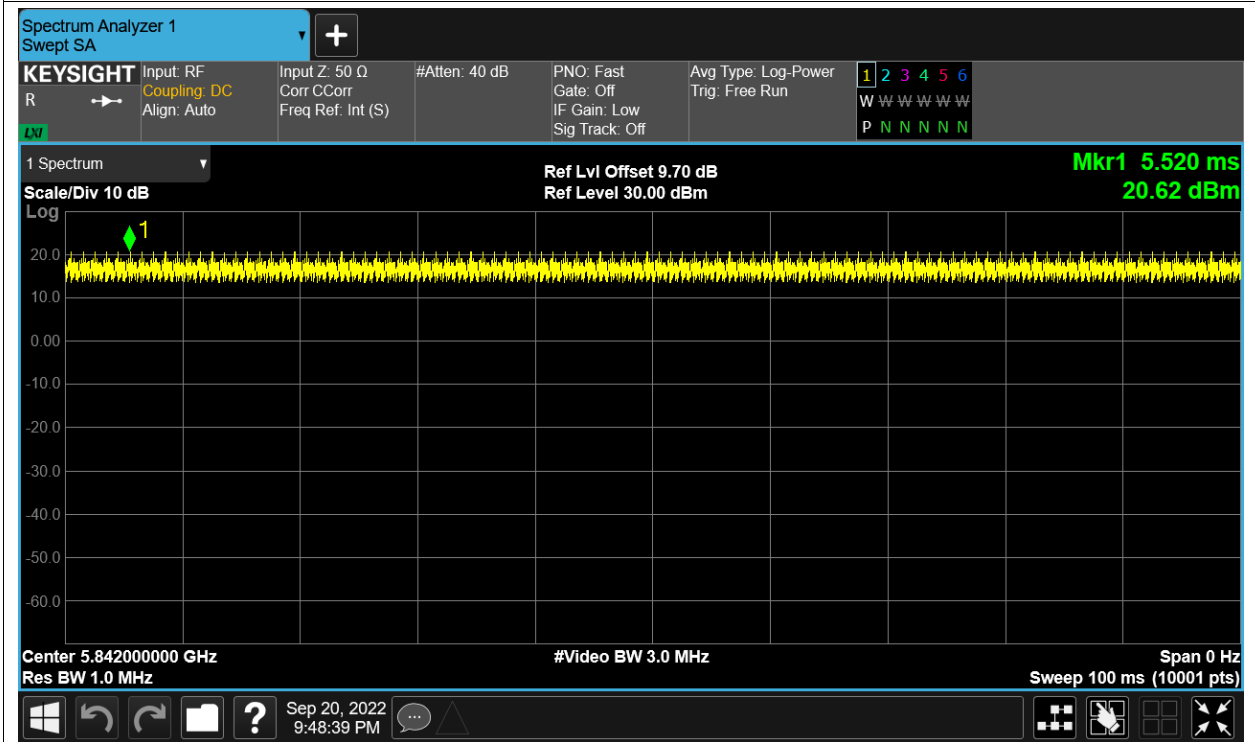

Duty Cycle NVNT 5.8G-10M-QPSK 5842MHz Sum