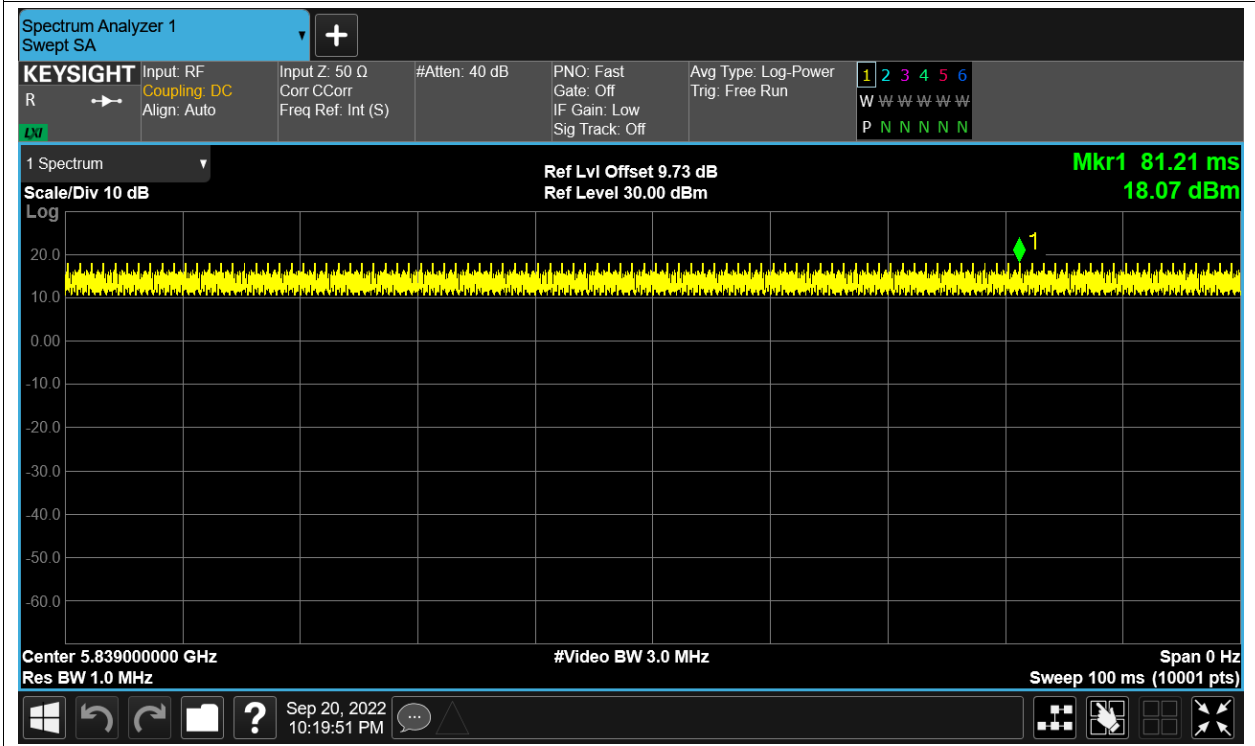

Duty Cycle NVNT 5.8G-20M-QPSK 5839MHz Sum