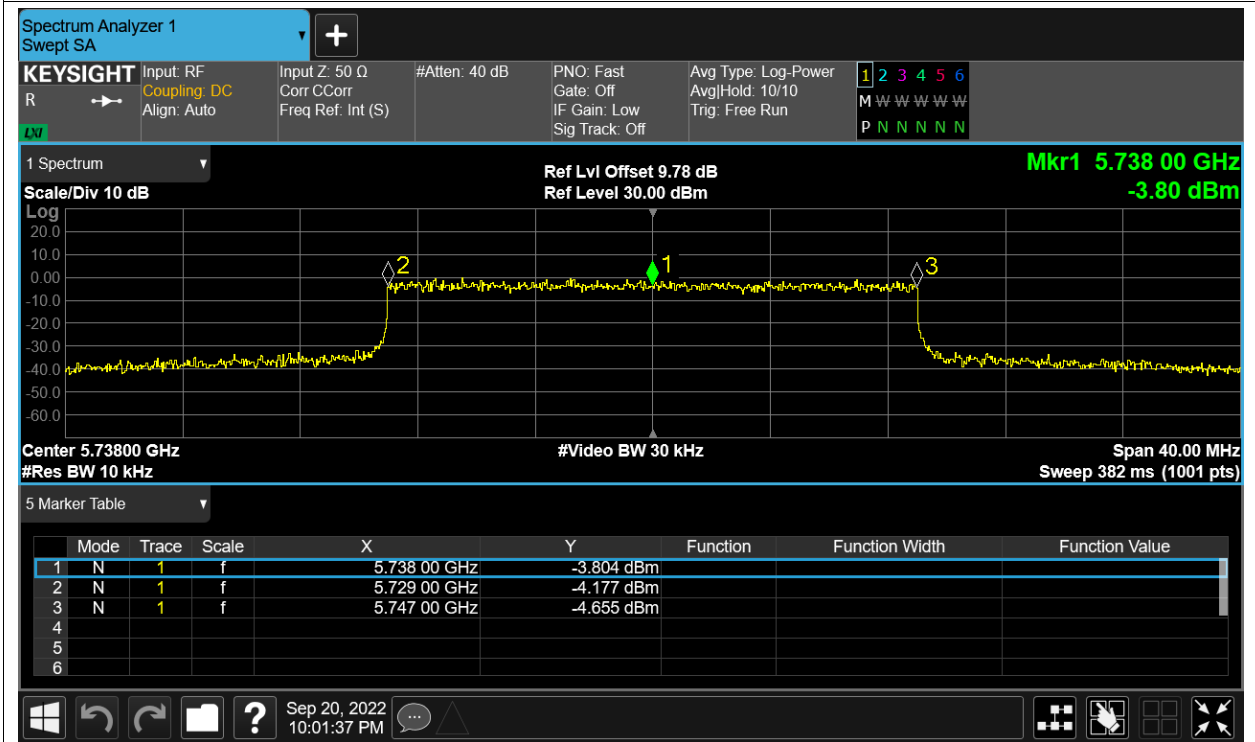

Freq. Stability NVLT 5.8G-20M-16QAM 5738MHz Sum

Freq. Stability NVNT 5.8G-20M-16QAM 5738MHz Sum

Freq. Stability HVNT 5.8G-20M-QPSK 5738MHz Sum

Freq. Stability LVNT 5.8G-20M-QPSK 5738MHz Sum

Freq. Stability NVHT 5.8G-20M-QPSK 5738MHz Sum

Freq. Stability NVLT 5.8G-20M-QPSK 5738MHz Sum

Freq. Stability NVNT 5.8G-20M-QPSK 5738MHz Sum