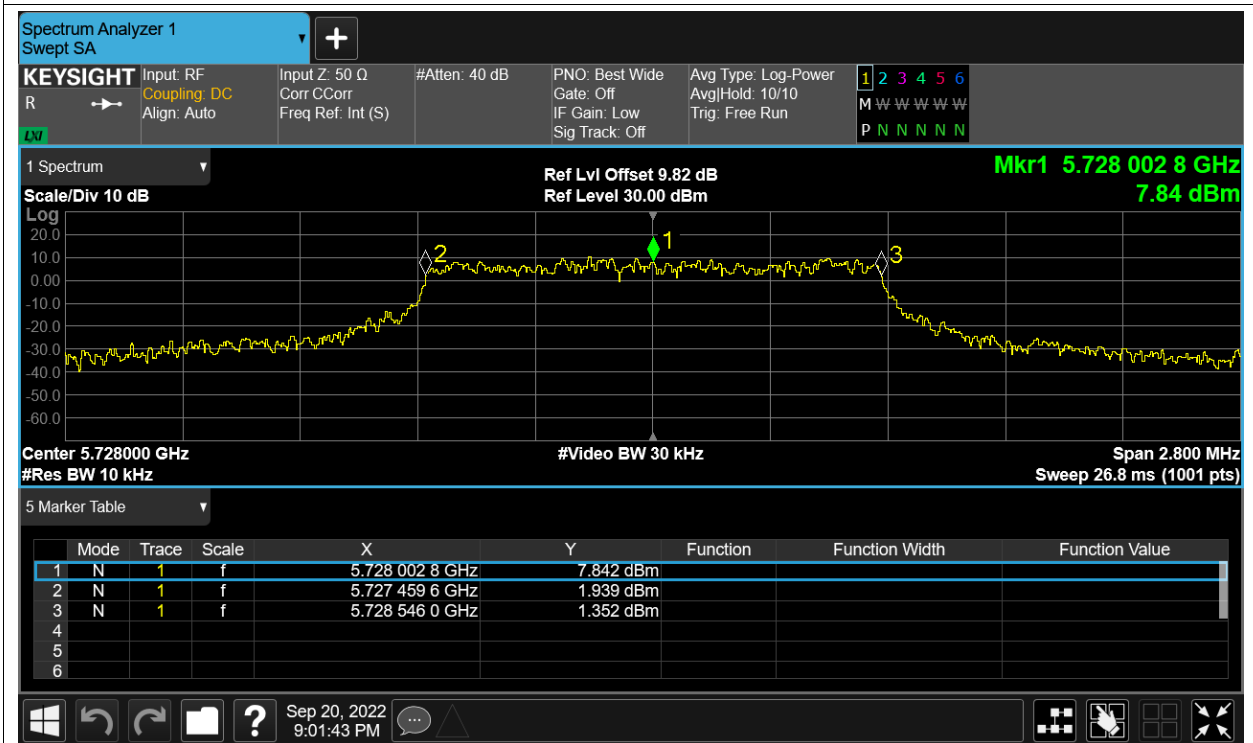

Freq. Stability NVLT 5.8G-1.4M-16QAM 5728MHz Sum