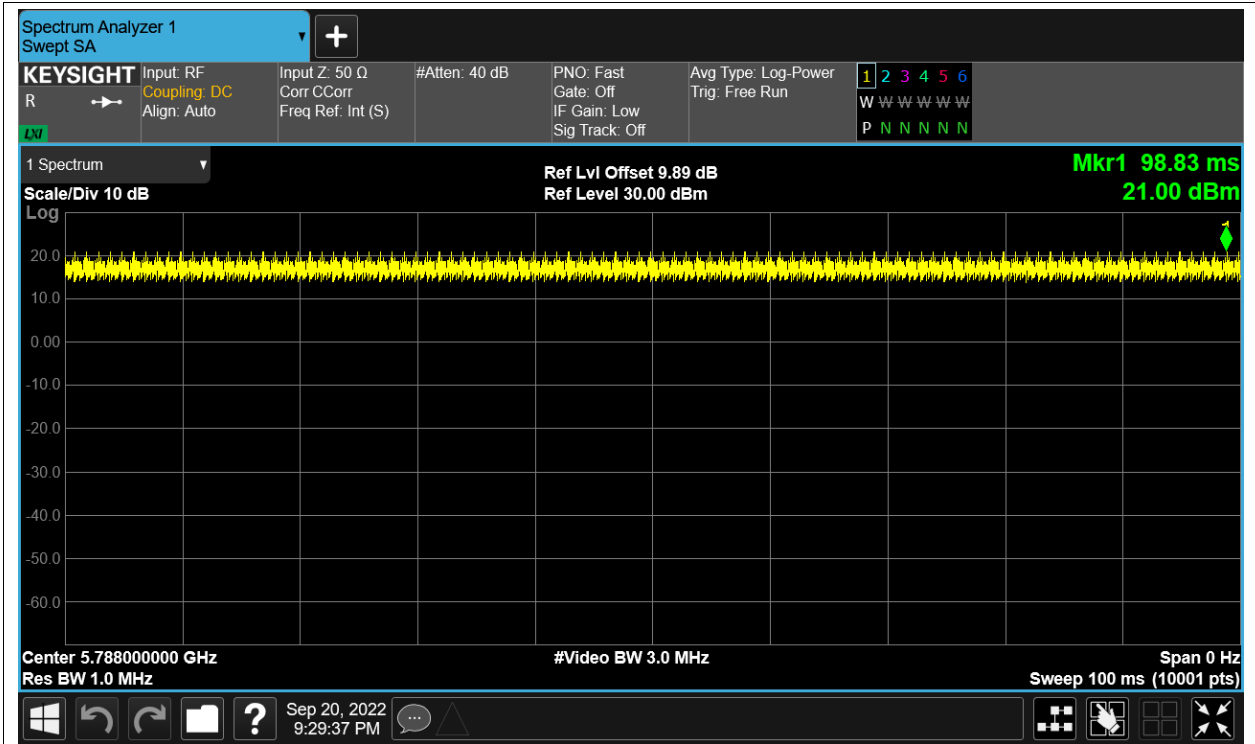

Duty Cycle NVNT 5.8G-10M-QPSK 5788MHz Sum