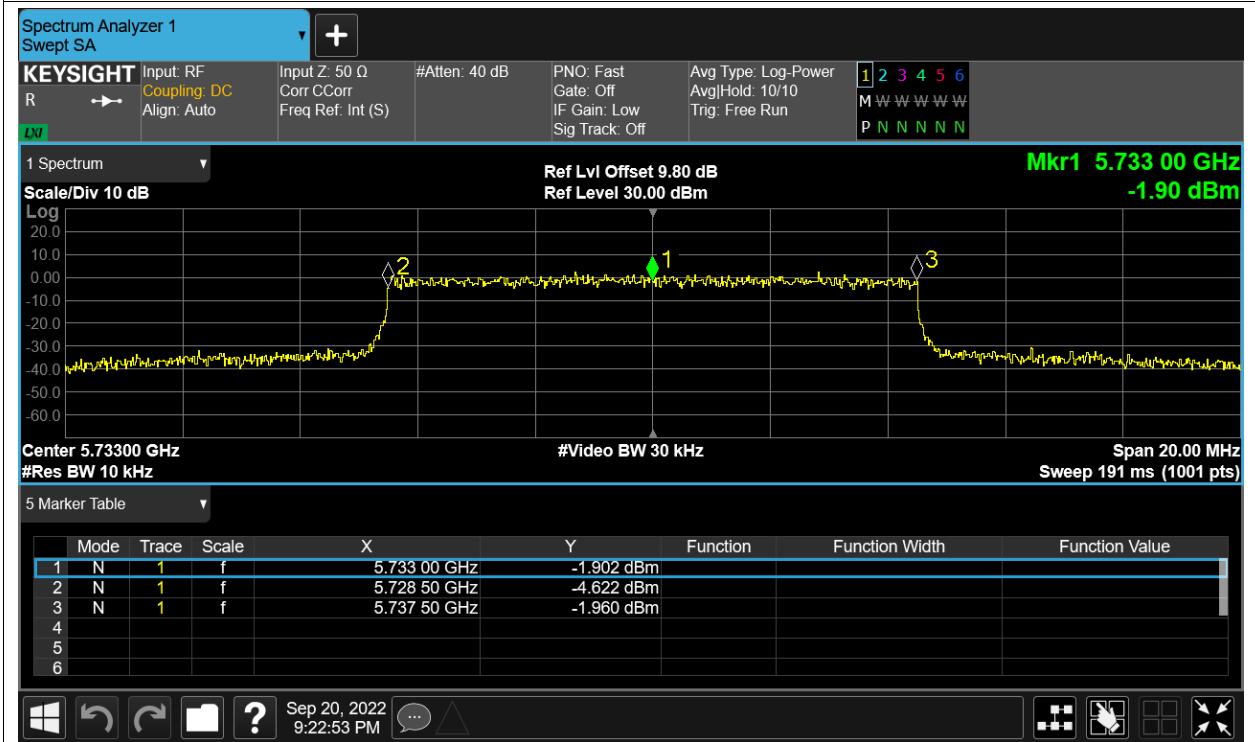

Freq. Stability NVLT 5.8G-1.4M-QPSK 5728MHz Sum

Freq. Stability NVNT 5.8G-1.4M-QPSK 5728MHz Sum

Freq. Stability HVNT 5.8G-10M-16QAM 5733MHz Sum

Freq. Stability LVNT 5.8G-10M-16QAM 5733MHz Sum

Freq. Stability NVHT 5.8G-10M-16QAM 5733MHz Sum

Freq. Stability NVLT 5.8G-10M-16QAM 5733MHz Sum

Freq. Stability NVNT 5.8G-10M-16QAM 5733MHz Sum

Freq. Stability HVNT 5.8G-10M-QPSK 5733MHz Sum

Freq. Stability LVNT 5.8G-10M-QPSK 5733MHz Sum

Freq. Stability NVHT 5.8G-10M-QPSK 5733MHz Sum