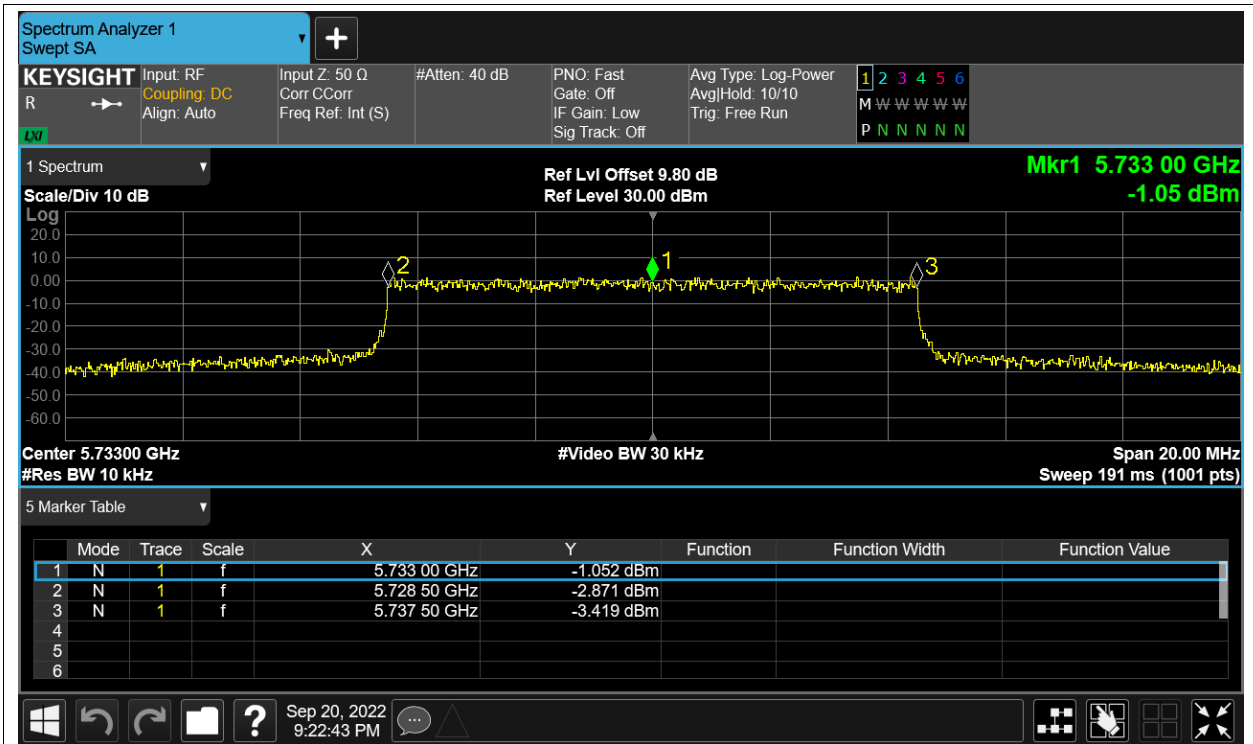

Freq. Stability NVLT 5.8G-1.4M-QPSK 5728MHz Sum

Freq. Stability NVNT 5.8G-1.4M-QPSK 5728MHz Sum

Freq. Stability HVNT 5.8G-10M-16QAM 5733MHz Sum

Freq. Stability LVNT 5.8G-10M-16QAM 5733MHz Sum

Freq. Stability NVHT 5.8G-10M-16QAM 5733MHz Sum

Freq. Stability NVLT 5.8G-10M-16QAM 5733MHz Sum

Freq. Stability NVNT 5.8G-10M-16QAM 5733MHz Sum

Freq. Stability HVNT 5.8G-10M-QPSK 5733MHz Sum

Freq. Stability LVNT 5.8G-10M-QPSK 5733MHz Sum

Freq. Stability NVHT 5.8G-10M-QPSK 5733MHz Sum