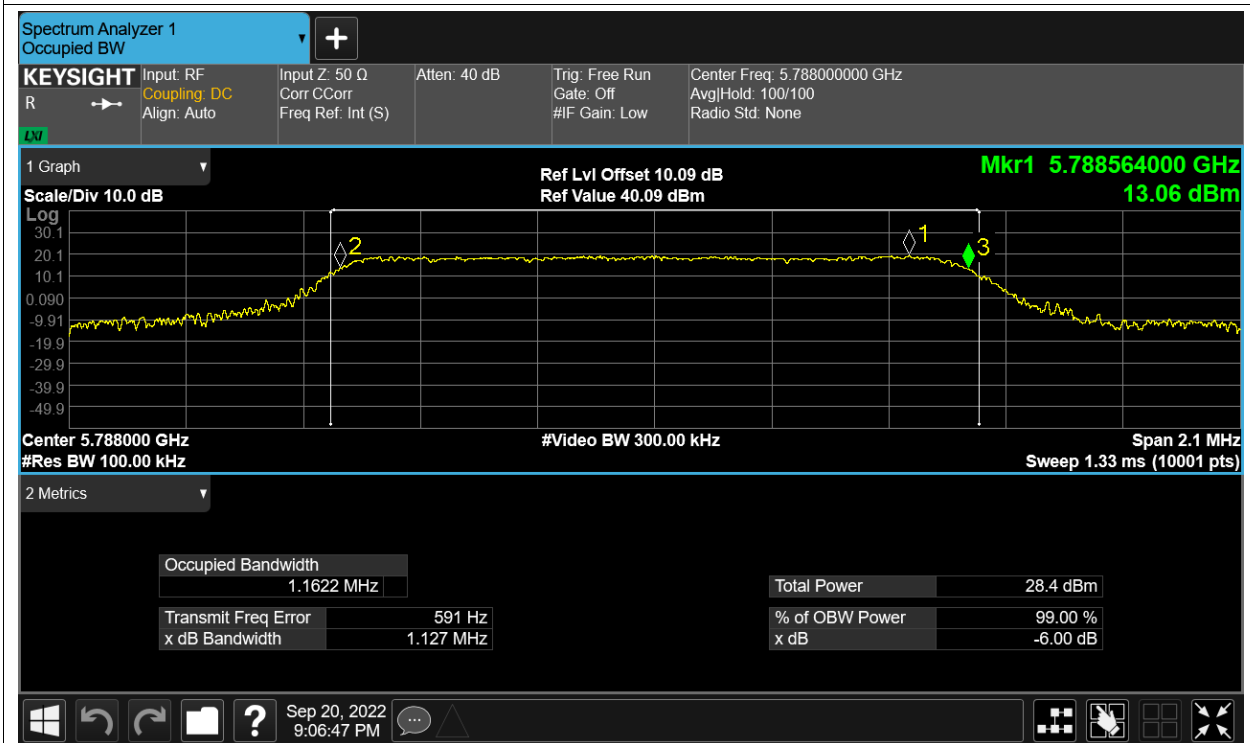

-6dB Bandwidth NVNT 5.8G-1.4M-16QAM 5788MHz Ant2