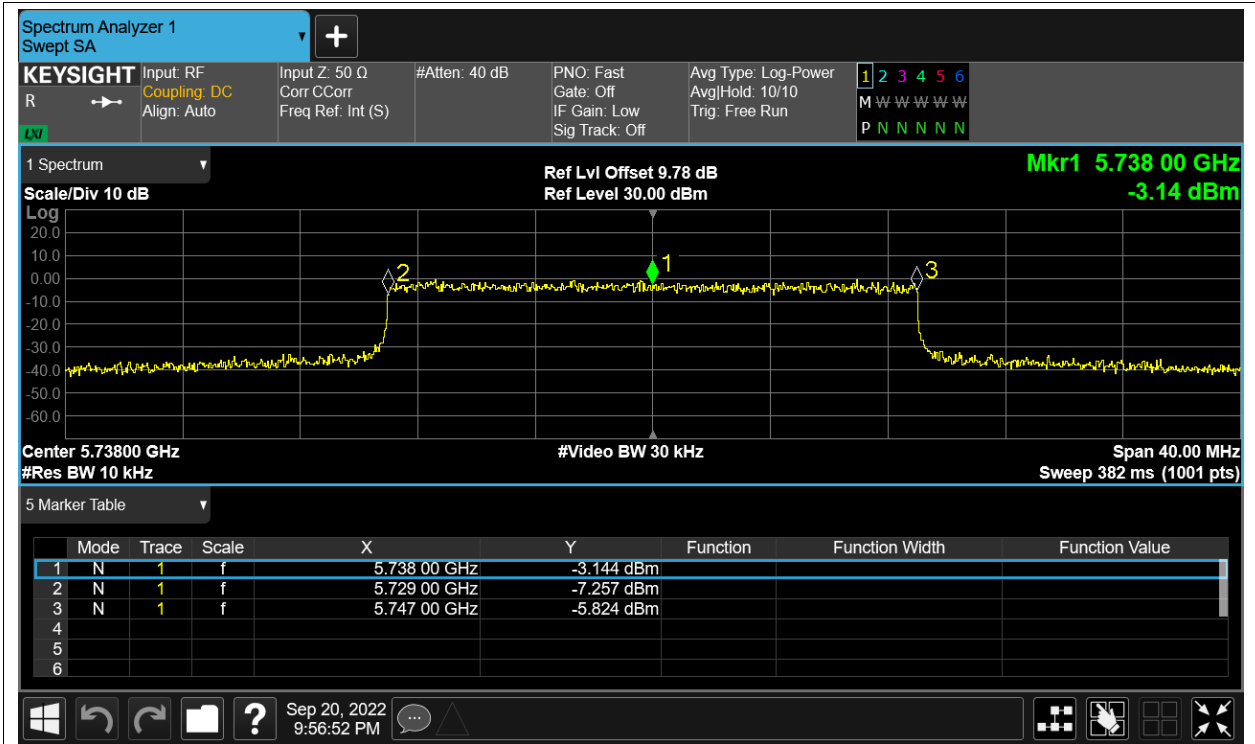

Freq. Stability NVLT 5.8G-10M-QPSK 5733MHz Sum

Freq. Stability NVNT 5.8G-10M-QPSK 5733MHz Sum

Freq. Stability HVNT 5.8G-20M-16QAM 5738MHz Sum

Freq. Stability LVNT 5.8G-20M-16QAM 5738MHz Sum

Freq. Stability NVHT 5.8G-20M-16QAM 5738MHz Sum