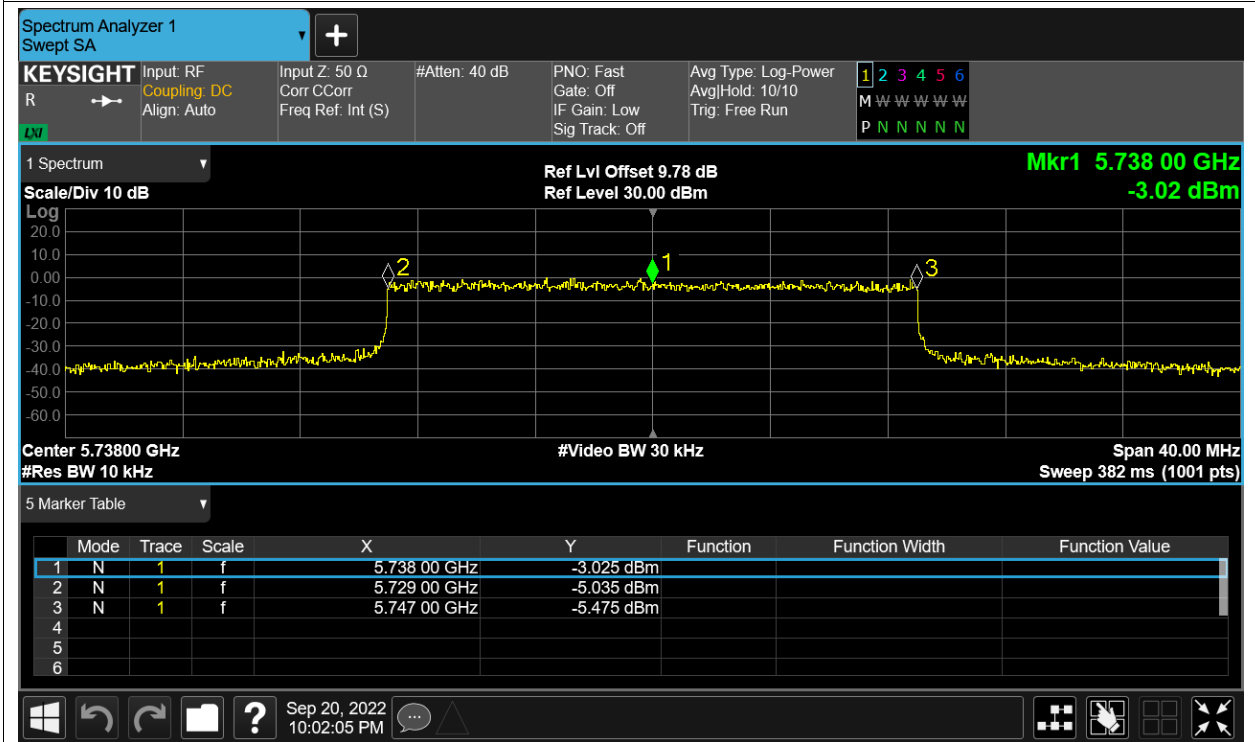

Freq. Stability HVNT 5.8G-20M-QPSK 5738MHz Sum