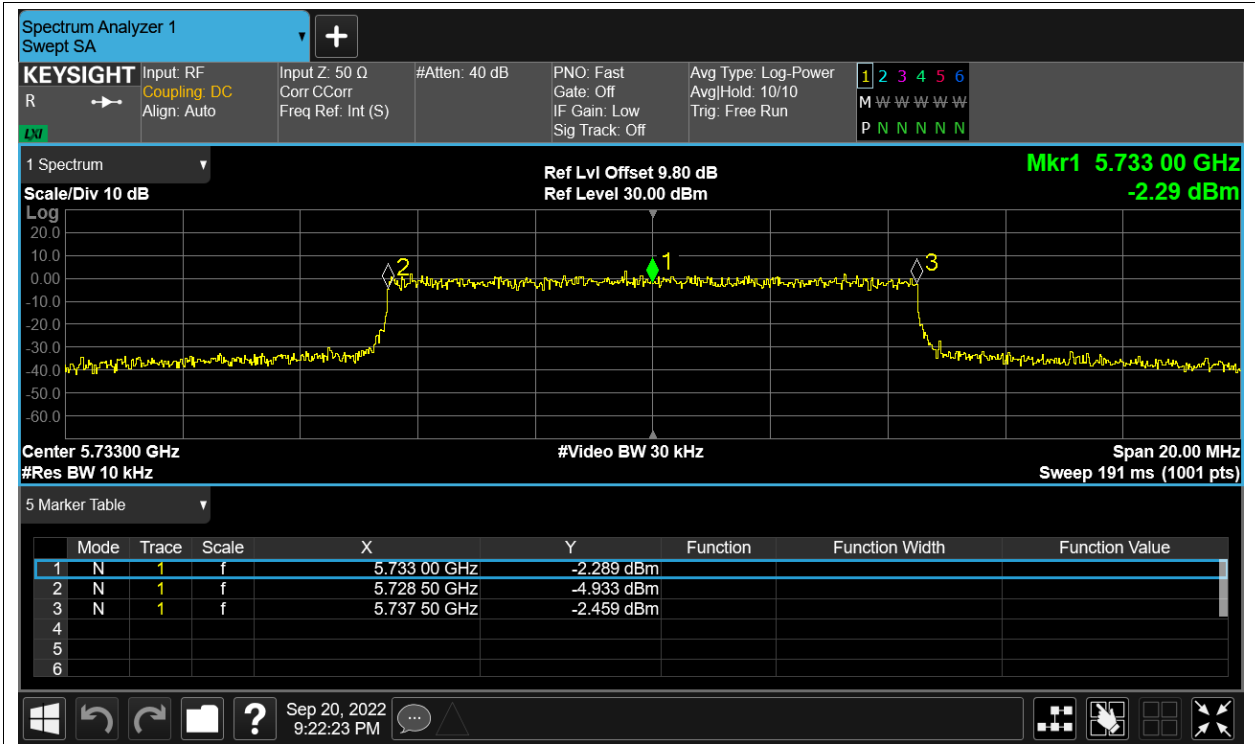

Freq. Stability NVLT 5.8G-1.4M-QPSK 5728MHz Sum

Freq. Stability NVNT 5.8G-1.4M-QPSK 5728MHz Sum

Freq. Stability HVNT 5.8G-10M-16QAM 5733MHz Sum

Freq. Stability LVNT 5.8G-10M-16QAM 5733MHz Sum

Freq. Stability NVHT 5.8G-10M-16QAM 5733MHz Sum

Freq. Stability NVLT 5.8G-10M-16QAM 5733MHz Sum

Freq. Stability NVNT 5.8G-10M-16QAM 5733MHz Sum

Freq. Stability HVNT 5.8G-10M-QPSK 5733MHz Sum

Freq. Stability LVNT 5.8G-10M-QPSK 5733MHz Sum

Freq. Stability NVHT 5.8G-10M-QPSK 5733MHz Sum