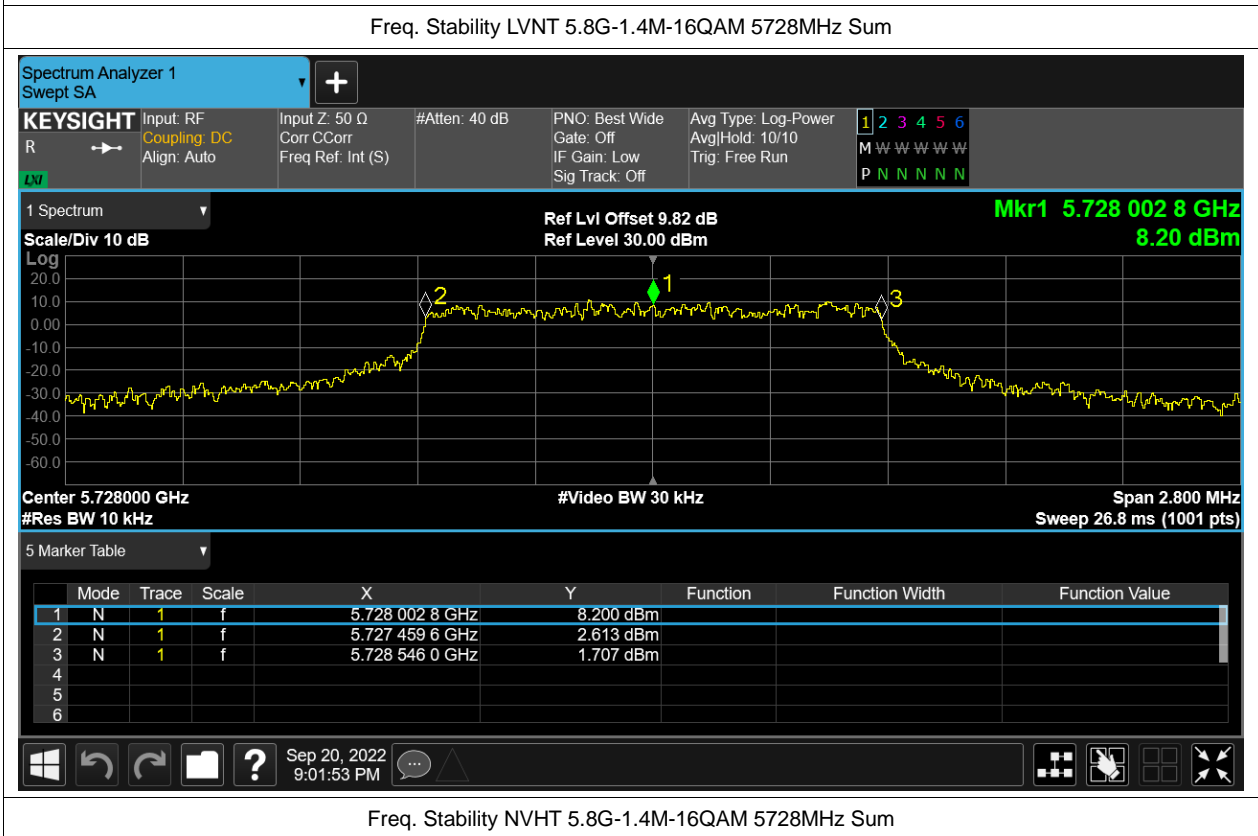

## Test Data

### Frequency Stability

Condition	Mode	Frequency (MHz)	Antenna	Measured Frequency (MHz)	Deviation (ppm)	Limit (ppm)	Verdict
HVNT	5.8G-1.4M-16QAM	5728	Sum	5728.0042	0.73	Within authorized band	Pass
LVNT	5.8G-1.4M-16QAM	5728	Sum	5728.0028	0.49		Pass
NVHT	5.8G-1.4M-16QAM	5728	Sum	5728.0014	0.24		Pass
NVLT	5.8G-1.4M-16QAM	5728	Sum	5728.0028	0.49		Pass
NVNT	5.8G-1.4M-16QAM	5728	Sum	5728.0028	0.49		Pass
HVNT	5.8G-1.4M-QPSK	5728	Sum	5728.0028	0.49		Pass
LVNT	5.8G-1.4M-QPSK	5728	Sum	5728.0028	0.49		Pass
NVHT	5.8G-1.4M-QPSK	5728	Sum	5728.0014	0.24		Pass
NVLT	5.8G-1.4M-QPSK	5728	Sum	5728.0014	0.24		Pass
NVNT	5.8G-1.4M-QPSK	5728	Sum	5728.0042	0.73		Pass
HVNT	5.8G-10M-16QAM	5733	Sum	5733	0		Pass
LVNT	5.8G-10M-16QAM	5733	Sum	5733	0		Pass
NVHT	5.8G-10M-16QAM	5733	Sum	5733	0		Pass
NVLT	5.8G-10M-16QAM	5733	Sum	5733	0		Pass
NVNT	5.8G-10M-16QAM	5733	Sum	5733	0		Pass
HVNT	5.8G-10M-QPSK	5733	Sum	5733	0		Pass
LVNT	5.8G-10M-QPSK	5733	Sum	5733	0		Pass
NVHT	5.8G-10M-QPSK	5733	Sum	5733	0		Pass
NVLT	5.8G-10M-QPSK	5733	Sum	5733	0		Pass
NVNT	5.8G-10M-QPSK	5733	Sum	5733	0		Pass
HVNT	5.8G-20M-16QAM	5738	Sum	5738	0		Pass
LVNT	5.8G-20M-16QAM	5738	Sum	5738	0		Pass
NVHT	5.8G-20M-16QAM	5738	Sum	5738	0		Pass
NVLT	5.8G-20M-16QAM	5738	Sum	5738	0		Pass
NVNT	5.8G-20M-16QAM	5738	Sum	5738	0		Pass
HVNT	5.8G-20M-QPSK	5738	Sum	5738	0		Pass
LVNT	5.8G-20M-QPSK	5738	Sum	5738	0		Pass
NVHT	5.8G-20M-QPSK	5738	Sum	5738	0		Pass
NVLT	5.8G-20M-QPSK	5738	Sum	5738	0		Pass
NVNT	5.8G-20M-QPSK	5738	Sum	5738	0		Pass

Remark: "NTNV" means Normal Temperature Normal Voltage, "NVHT" means Normal Voltage High Temperature, "NVLT" means Normal Voltage Low Temperature, "LVNT" means Low Voltage Normal Temperature, "HVNT" means High Voltage Normal Temperature.