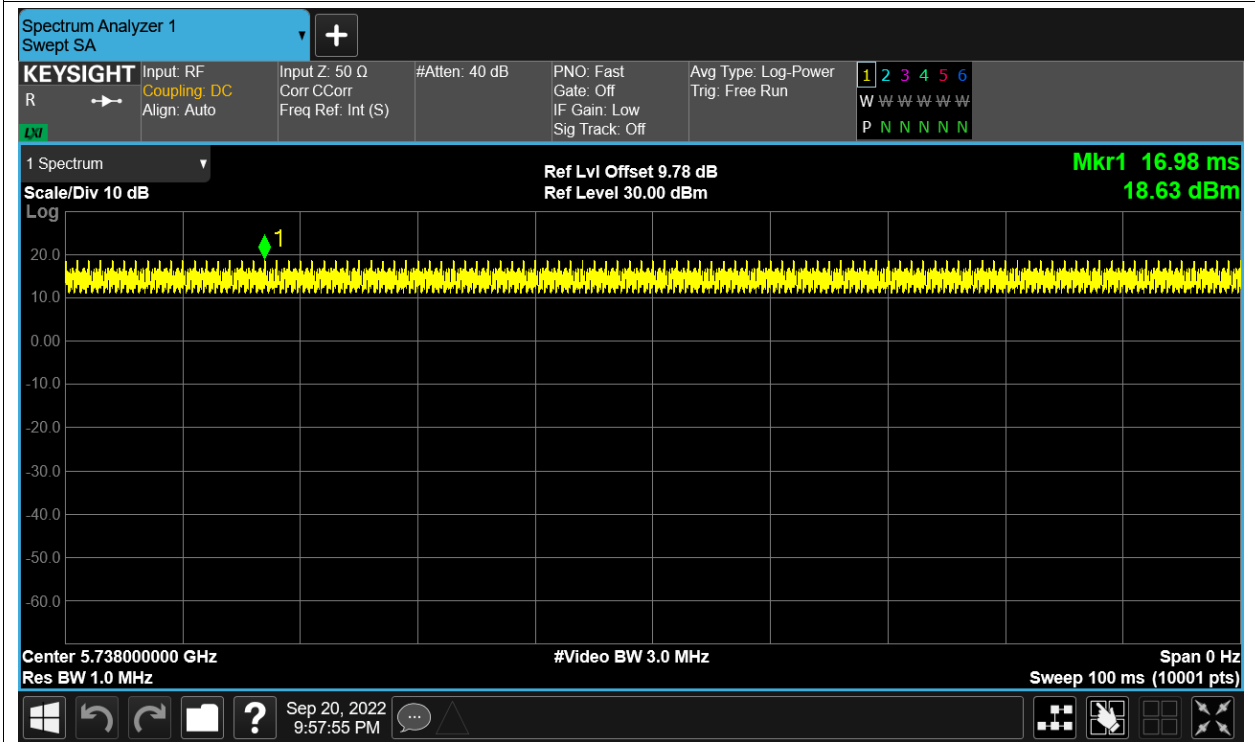

Duty Cycle NVNT 5.8G-20M-QPSK 5738MHz Sum