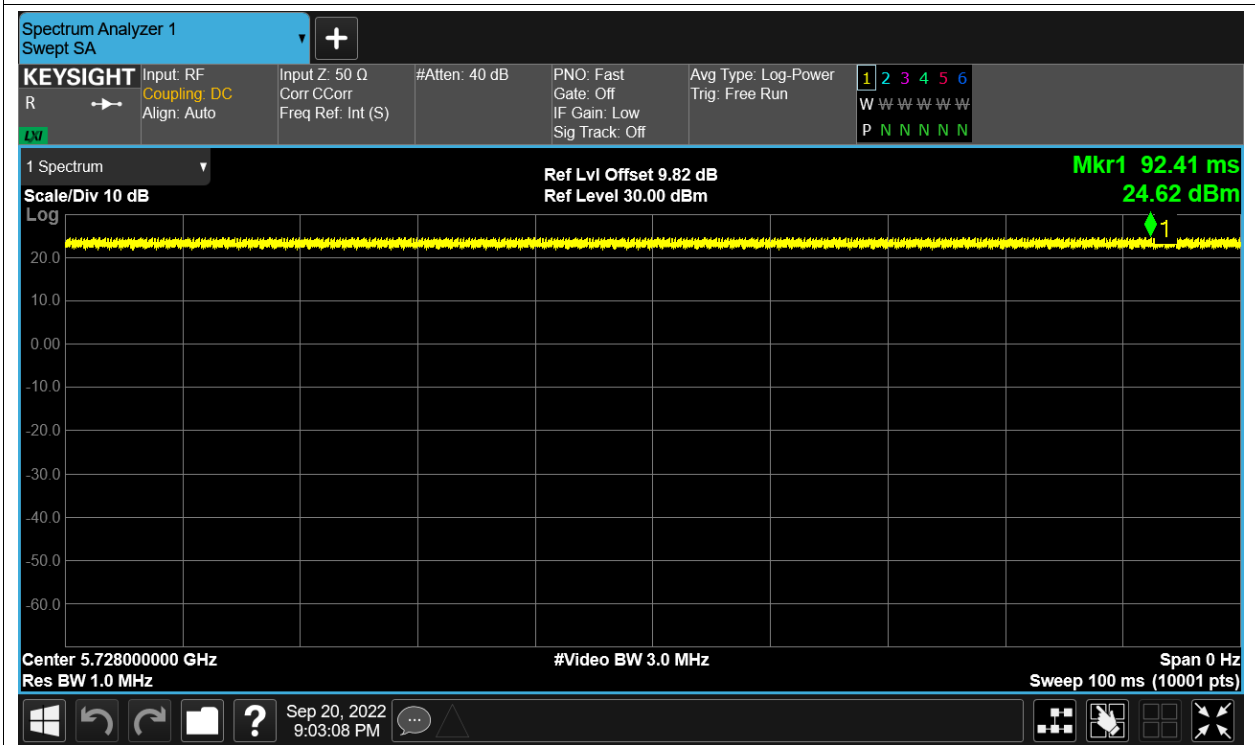

Test Graphs

Duty Cycle NVNT 5.8G-1.4M-16QAM 5728MHz Sum

Duty Cycle NVNT 5.8G-1.4M-16QAM 5788MHz Sum

Duty Cycle NVNT 5.8G-1.4M-16QAM 5847MHz Sum

Duty Cycle NVNT 5.8G-1.4M-QPSK 5728MHz Sum

Duty Cycle NVNT 5.8G-1.4M-QPSK 5788MHz Sum