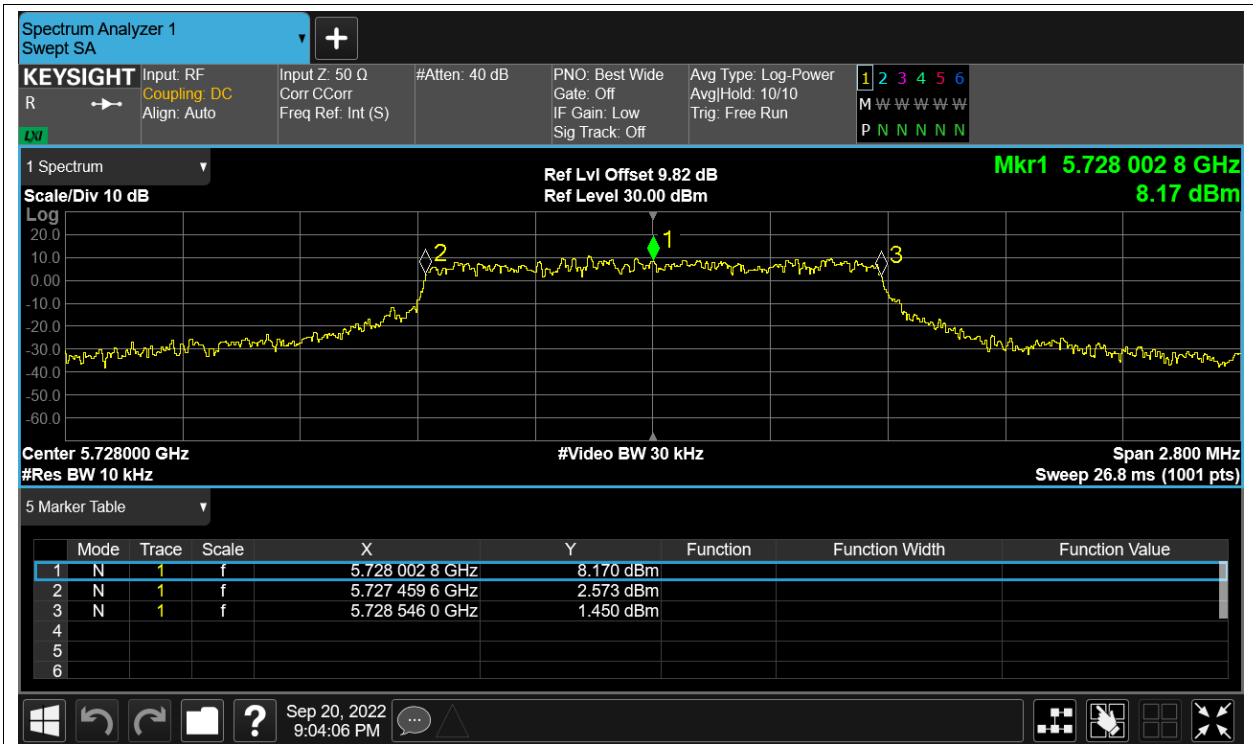

Remark: "NTNV" means Normal Temperature Normal Voltage, "NVHT" means Normal Voltage High Temperature, "NVLT" means Normal Voltage Low Temperature, "LVNT" means Low Voltage Normal Temperature, "HVNT" means High Voltage Normal Temperature.

Freq. Stability NVLT 5.8G-1.4M-16QAM 5728MHz Sum

Freq. Stability NVNT 5.8G-1.4M-16QAM 5728MHz Sum

Freq. Stability HVNT 5.8G-1.4M-QPSK 5728MHz Sum

Freq. Stability LVNT 5.8G-1.4M-QPSK 5728MHz Sum

Freq. Stability NVHT 5.8G-1.4M-QPSK 5728MHz Sum

Freq. Stability NVLT 5.8G-1.4M-QPSK 5728MHz Sum

Freq. Stability NVNT 5.8G-1.4M-QPSK 5728MHz Sum

Freq. Stability HVNT 5.8G-10M-16QAM 5733MHz Sum

Freq. Stability LVNT 5.8G-10M-16QAM 5733MHz Sum

Freq. Stability NVHT 5.8G-10M-16QAM 5733MHz Sum