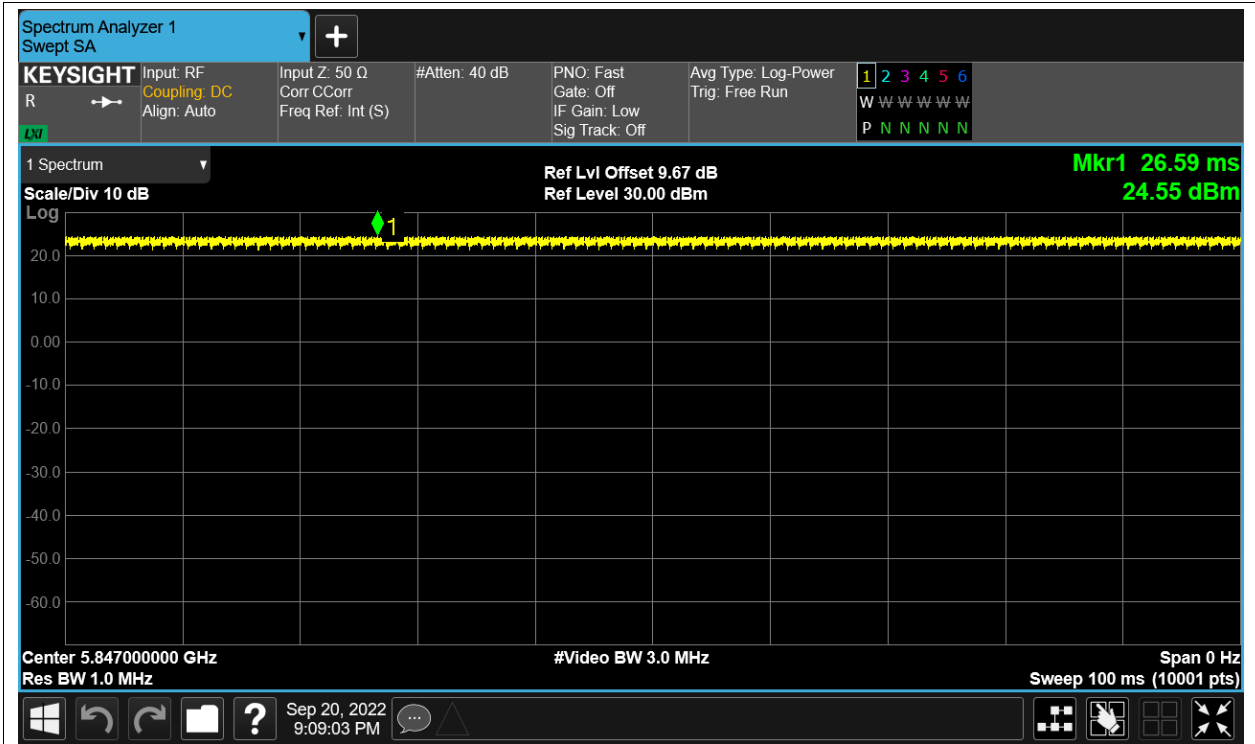

Test Graphs

Duty Cycle NVNT 5.8G-1.4M-16QAM 5728MHz Sum

Duty Cycle NVNT 5.8G-1.4M-16QAM 5788MHz Sum

Duty Cycle NVNT 5.8G-1.4M-16QAM 5847MHz Sum

Duty Cycle NVNT 5.8G-1.4M-QPSK 5728MHz Sum

Duty Cycle NVNT 5.8G-1.4M-QPSK 5788MHz Sum