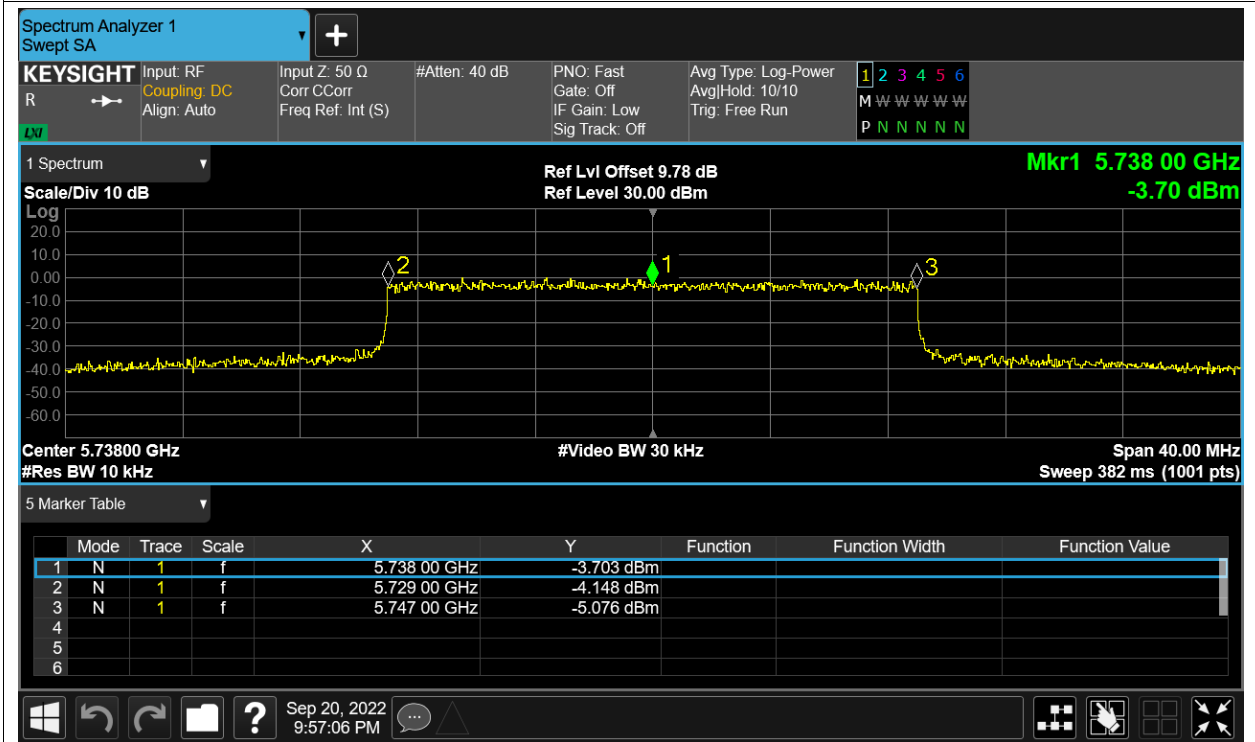

Freq. Stability NVLT 5.8G-10M-QPSK 5733MHz Sum

Freq. Stability NVNT 5.8G-10M-QPSK 5733MHz Sum

Freq. Stability HVNT 5.8G-20M-16QAM 5738MHz Sum

Freq. Stability LVNT 5.8G-20M-16QAM 5738MHz Sum

Freq. Stability NVHT 5.8G-20M-16QAM 5738MHz Sum