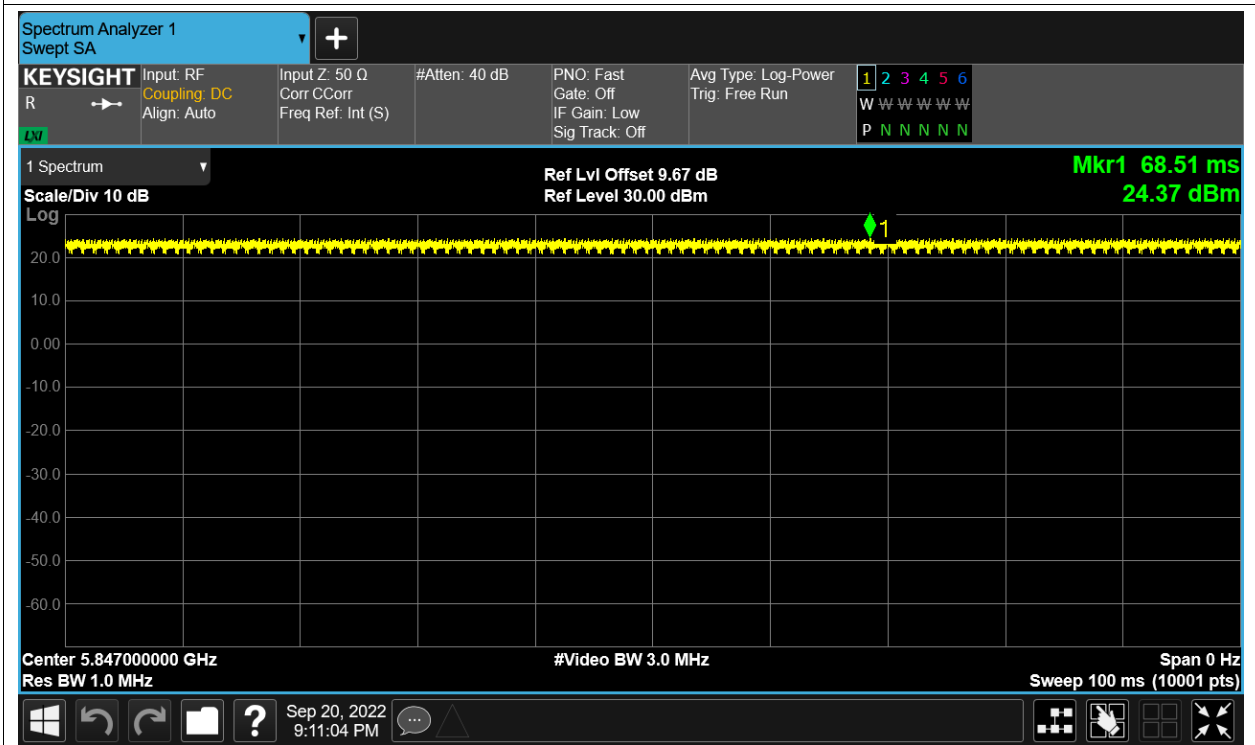

Duty Cycle NVNT 5.8G-1.4M-QPSK 5847MHz Sum