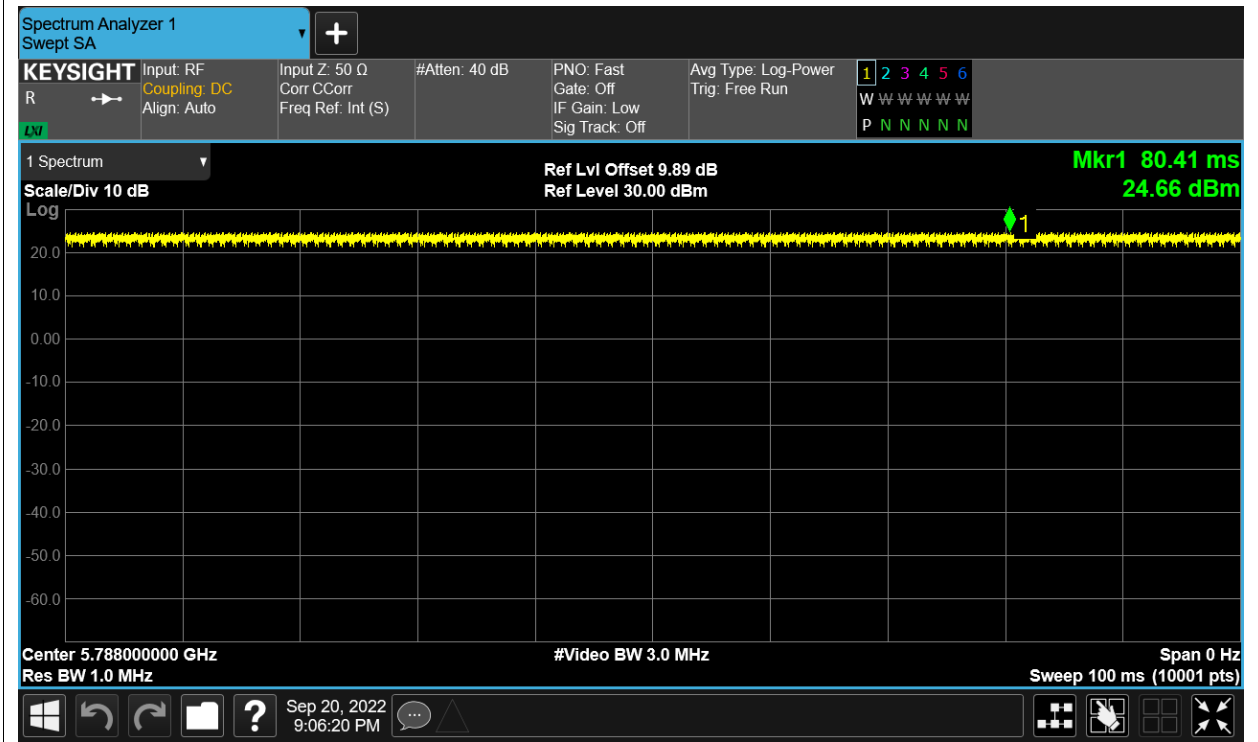

Duty Cycle NVNT 5.8G-1.4M-16QAM 5788MHz Sum