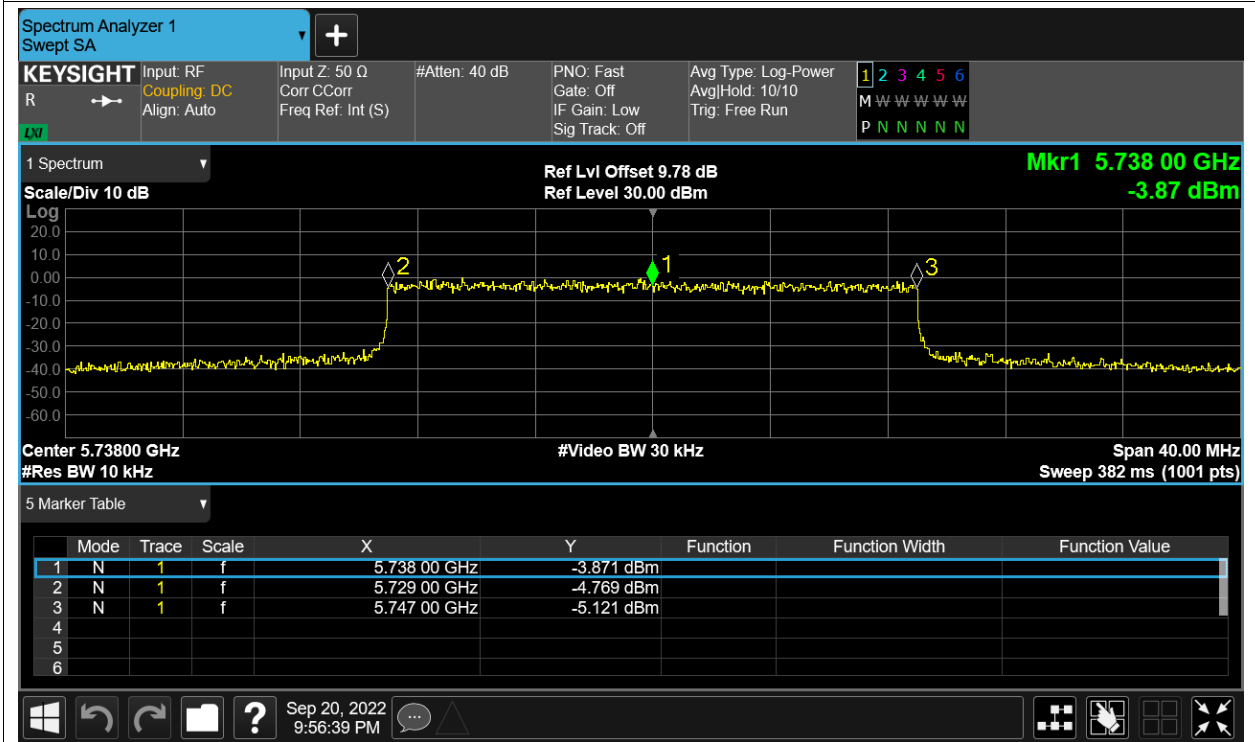

Freq. Stability NVLT 5.8G-20M-16QAM 5738MHz Sum