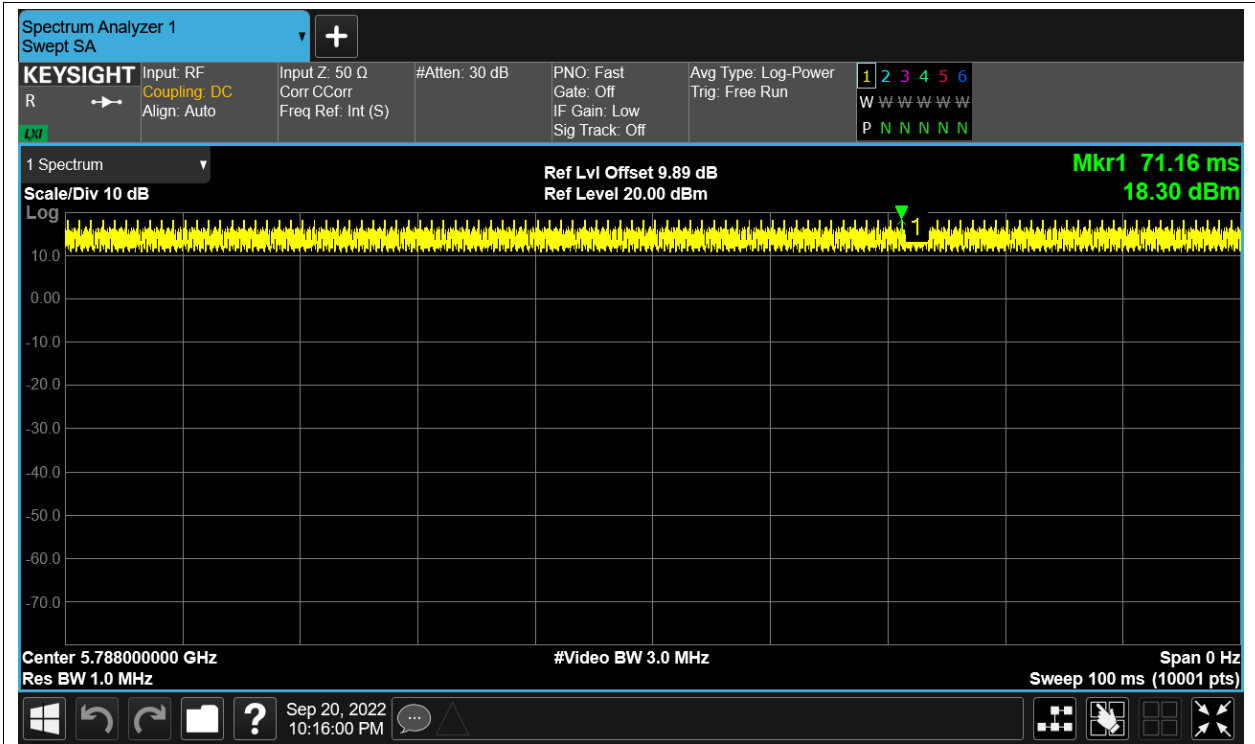

Duty Cycle NVNT 5.8G-20M-QPSK 5788MHz Sum