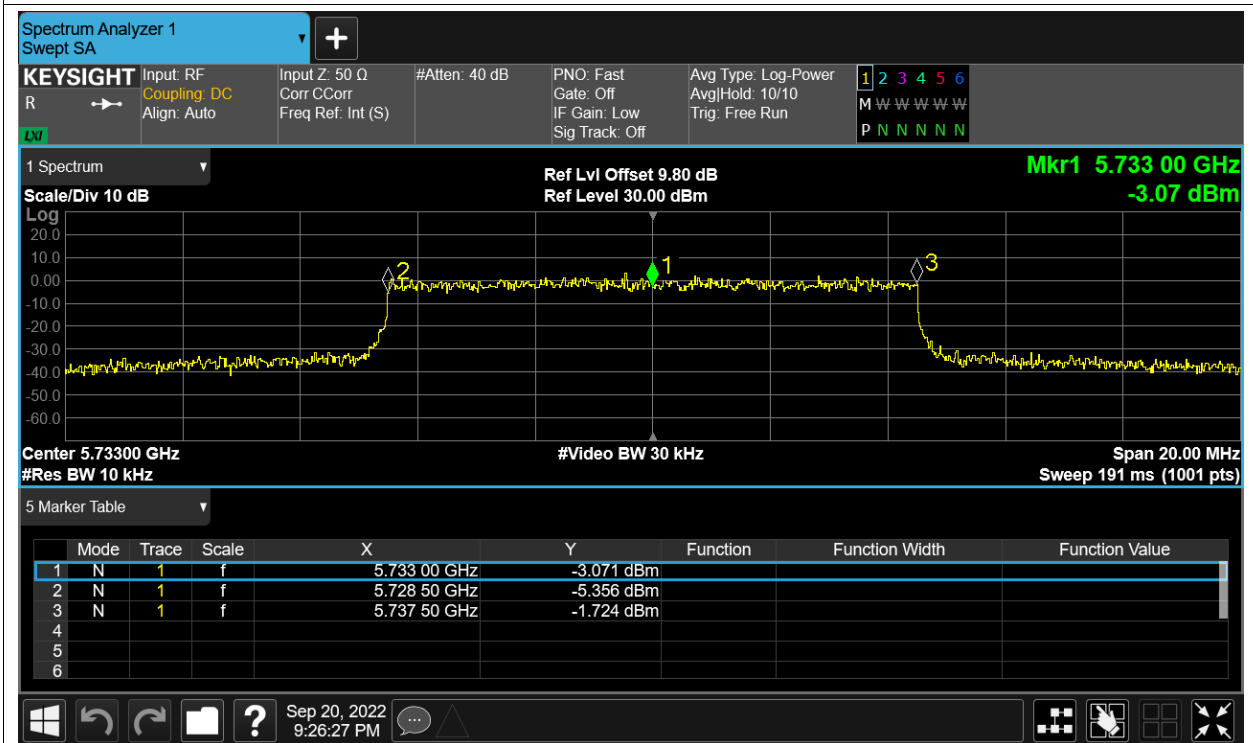

Freq. Stability NVLT 5.8G-10M-16QAM 5733MHz Sum

Freq. Stability NVNT 5.8G-10M-16QAM 5733MHz Sum

Freq. Stability HVNT 5.8G-10M-QPSK 5733MHz Sum

Freq. Stability LVNT 5.8G-10M-QPSK 5733MHz Sum

Freq. Stability NVHT 5.8G-10M-QPSK 5733MHz Sum

Freq. Stability NVLT 5.8G-10M-QPSK 5733MHz Sum

Freq. Stability NVNT 5.8G-10M-QPSK 5733MHz Sum

Freq. Stability HVNT 5.8G-20M-16QAM 5738MHz Sum

Freq. Stability LVNT 5.8G-20M-16QAM 5738MHz Sum

Freq. Stability NVHT 5.8G-20M-16QAM 5738MHz Sum