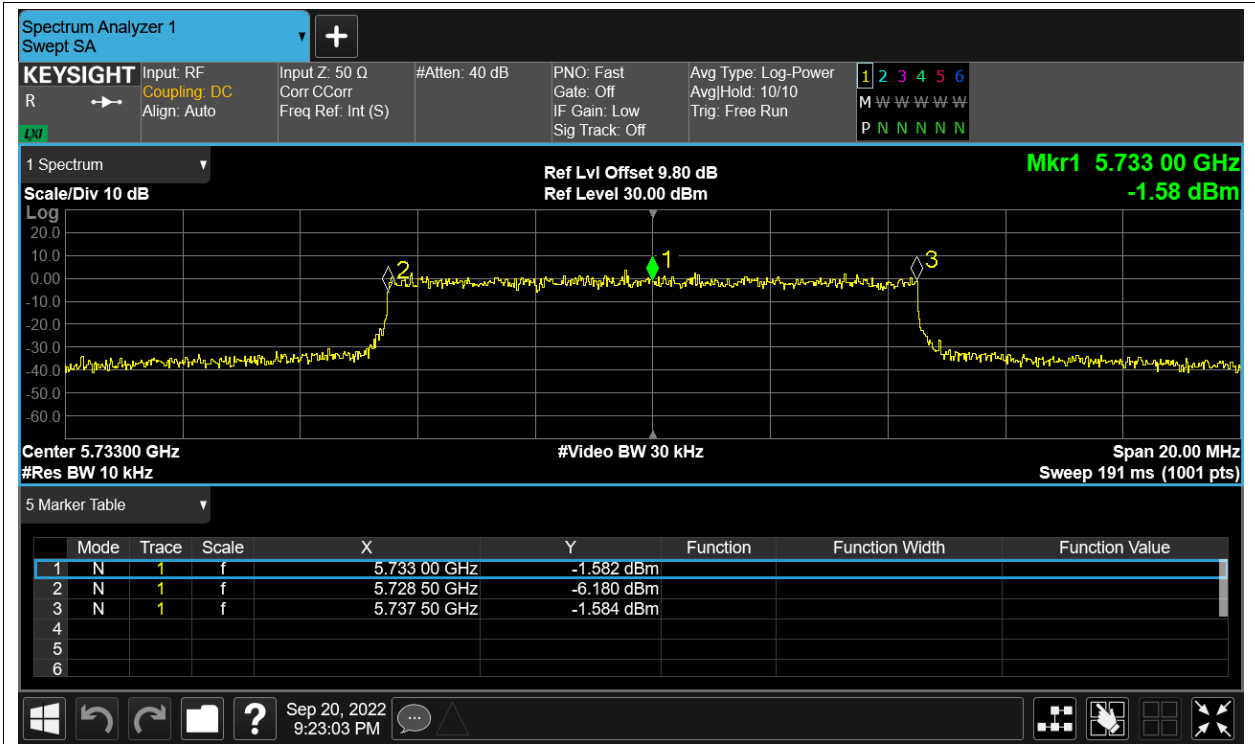

Freq. Stability NVLT 5.8G-1.4M-16QAM 5728MHz Sum

Freq. Stability NVNT 5.8G-1.4M-16QAM 5728MHz Sum

Freq. Stability HVNT 5.8G-1.4M-QPSK 5728MHz Sum

Freq. Stability LVNT 5.8G-1.4M-QPSK 5728MHz Sum

Freq. Stability NVHT 5.8G-1.4M-QPSK 5728MHz Sum

Freq. Stability NVLT 5.8G-1.4M-QPSK 5728MHz Sum

Freq. Stability NVNT 5.8G-1.4M-QPSK 5728MHz Sum

Freq. Stability HVNT 5.8G-10M-16QAM 5733MHz Sum

Freq. Stability LVNT 5.8G-10M-16QAM 5733MHz Sum

Freq. Stability NVHT 5.8G-10M-16QAM 5733MHz Sum