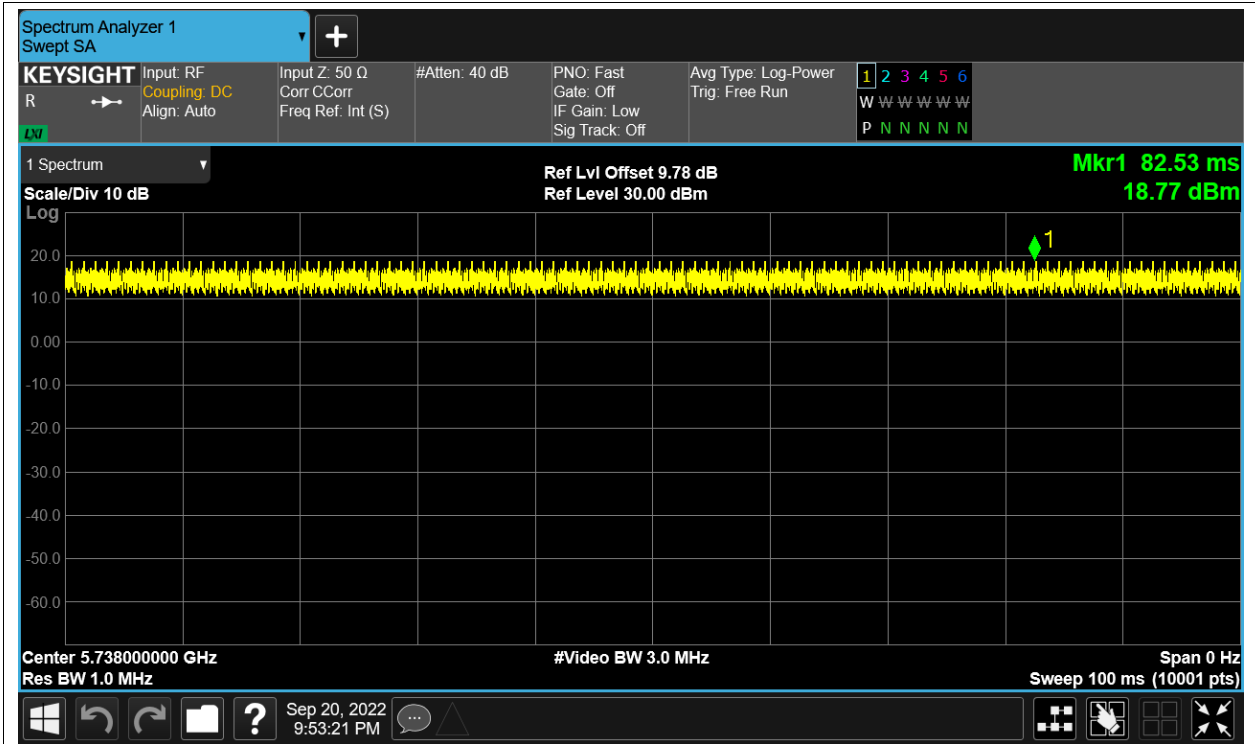

Duty Cycle NVNT 5.8G-20M-16QAM 5738MHz Sum