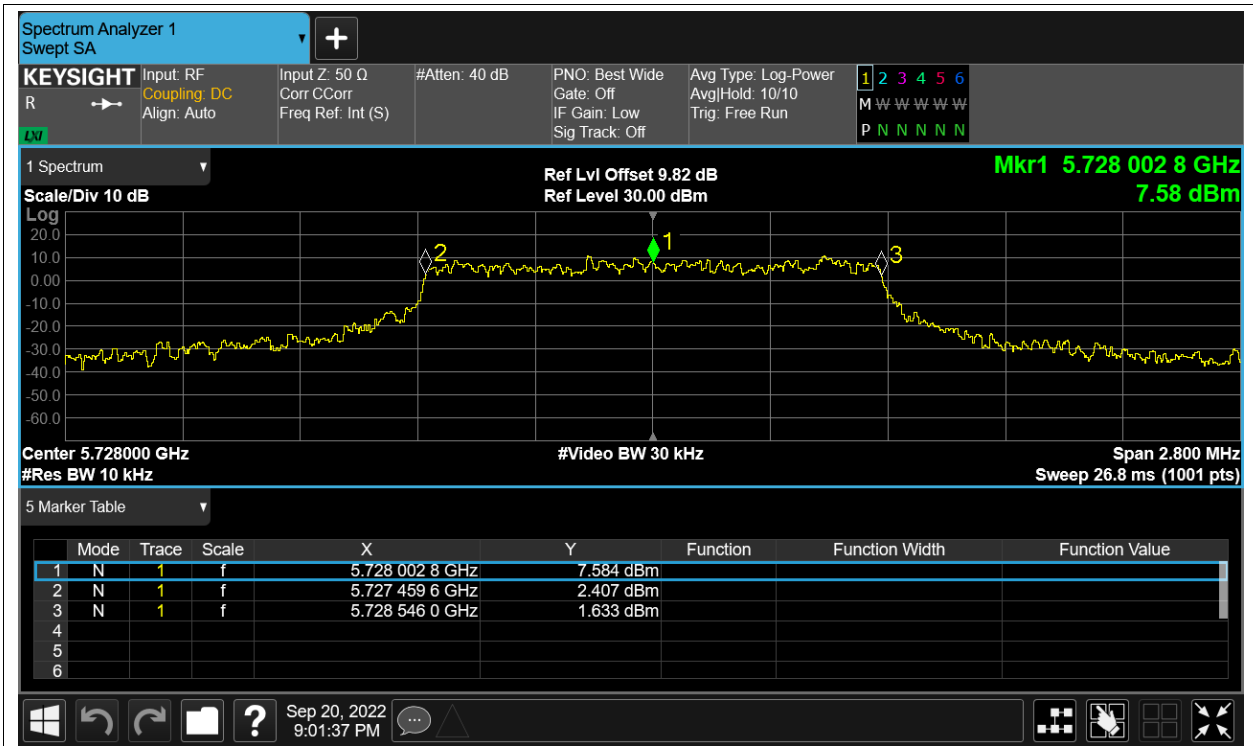

Remark: "NTNV" means Normal Temperature Normal Voltage, "NVHT" means Normal Voltage High Temperature, "NVLT" means Normal Voltage Low Temperature, "LVNT" means Low Voltage Normal Temperature, "HVNT" means High Voltage Normal Temperature.

Freq. Stability NVLT 5.8G-1.4M-16QAM 5728MHz Sum

Freq. Stability NVNT 5.8G-1.4M-16QAM 5728MHz Sum

Freq. Stability HVNT 5.8G-1.4M-QPSK 5728MHz Sum

Freq. Stability LVNT 5.8G-1.4M-QPSK 5728MHz Sum

Freq. Stability NVHT 5.8G-1.4M-QPSK 5728MHz Sum

Freq. Stability NVLT 5.8G-1.4M-QPSK 5728MHz Sum

Freq. Stability NVNT 5.8G-1.4M-QPSK 5728MHz Sum

Freq. Stability HVNT 5.8G-10M-16QAM 5733MHz Sum

Freq. Stability LVNT 5.8G-10M-16QAM 5733MHz Sum

Freq. Stability NVHT 5.8G-10M-16QAM 5733MHz Sum