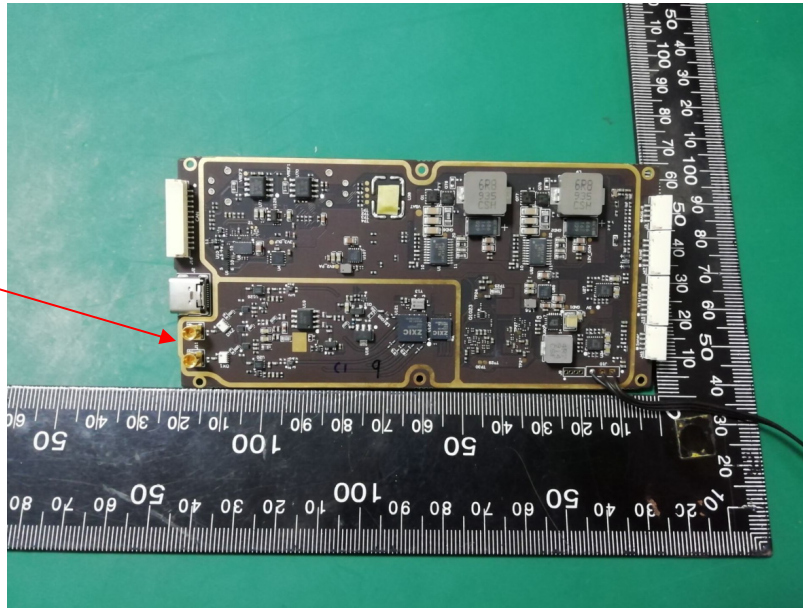

5.8GHz data transmission antenna port

Civil aviation and general aviation data receiving antenna port

900MHz/2.4GHz image  
transmission antenna port

900MHz/2.4GHz image transmission Antenna 1

5.8GHz data transmission & Civil aviation and general aviation data receiving Antenna

900MHz/2.4GHz image transmission Antenna 2

-----End-----