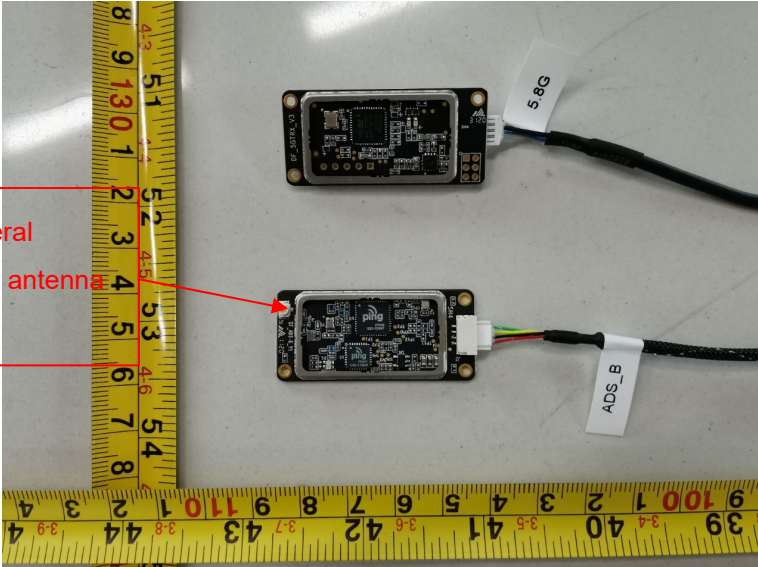

5.8GHz data transmission antenna port

Civil aviation and general aviation data receiving antenna port

900MHz/2.4GHz image  
transmission antenna port

900MHz/2.4GHz image transmission Antenna 1

5.8GHz data transmission & Civil aviation and general aviation data receiving Antenna

900MHz/2.4GHz image transmission Antenna 2

-----End-----