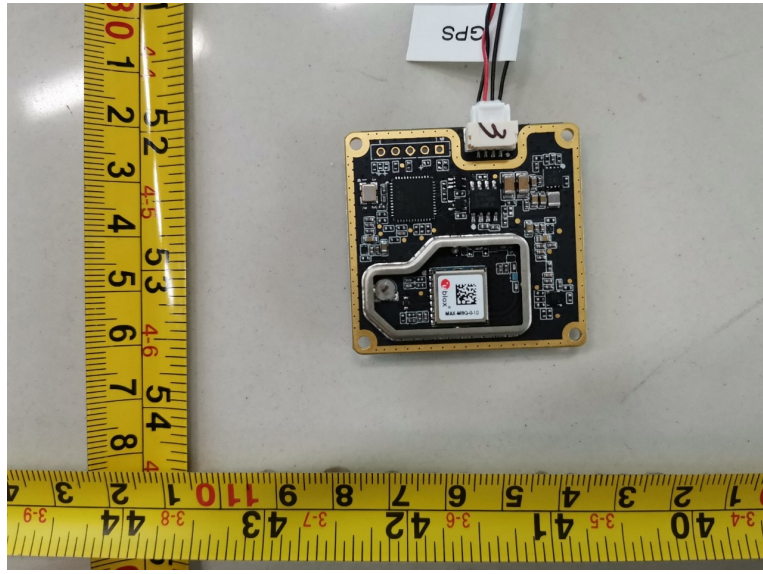

5.8GHz data transmission antenna port

Civil aviation and general aviation data receiving antenna port

900MHz/2.4GHz image  
transmission antenna port

900MHz/2.4GHz image transmission Antenna 1

5.8GHz data transmission & Civil aviation and general aviation data receiving Antenna

900MHz/2.4GHz image transmission Antenna 2

-----End-----