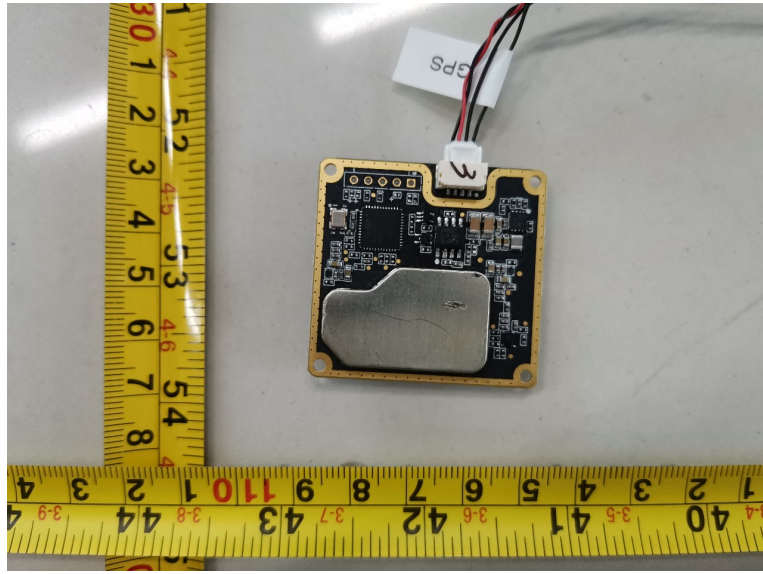

5.8GHz data transmission antenna port

Civil aviation and general aviation data receiving antenna port

900MHz/2.4GHz image  
transmission antenna port

900MHz/2.4GHz image transmission Antenna 1

5.8GHz data transmission & Civil aviation and general aviation data receiving Antenna

900MHz/2.4GHz image transmission Antenna 2

-----End-----