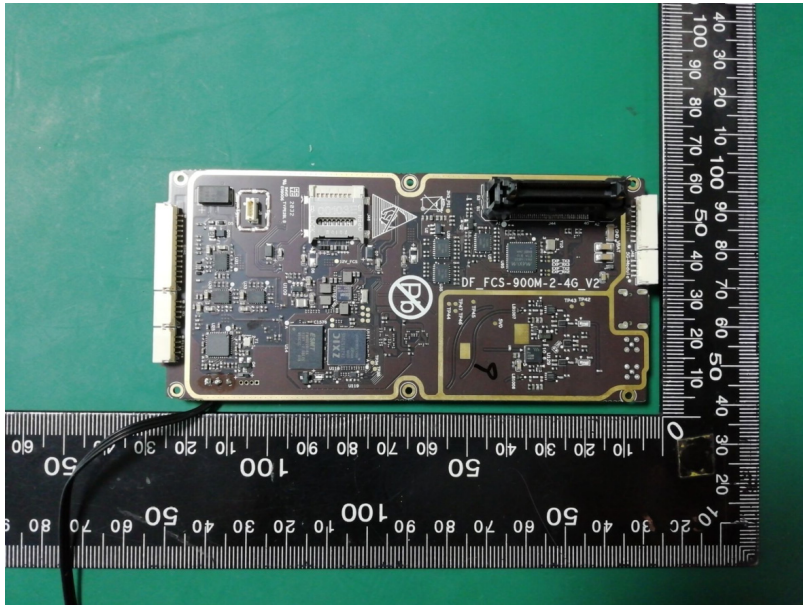

5.8GHz data transmission antenna port

Civil aviation and general aviation data receiving antenna port

900MHz/2.4GHz image  
transmission antenna port

900MHz/2.4GHz image transmission Antenna 1

5.8GHz data transmission & Civil aviation and general aviation data receiving Antenna

900MHz/2.4GHz image transmission Antenna 2

-----End-----