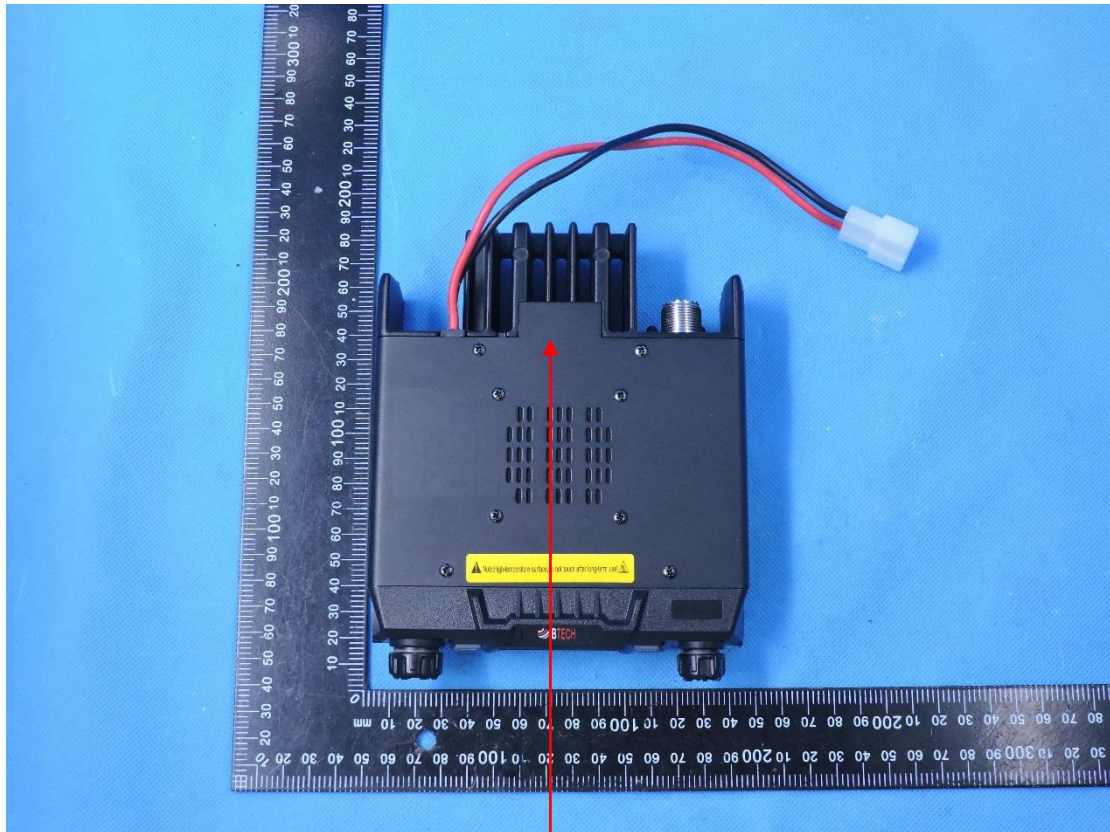

Label

Size:25*50mm

The label is printed on the shell