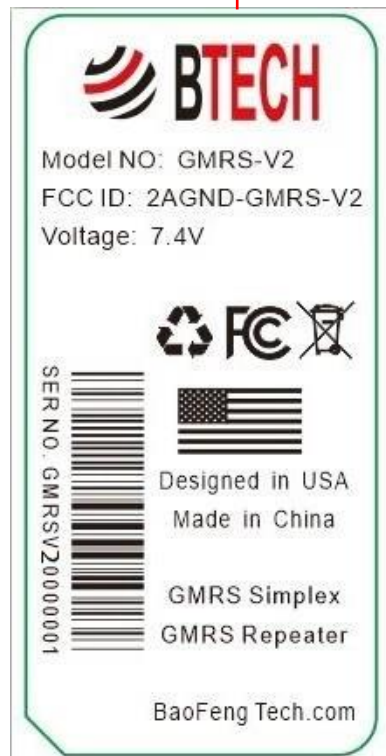

Label

Size:25*50mm

The label is printed on the shell