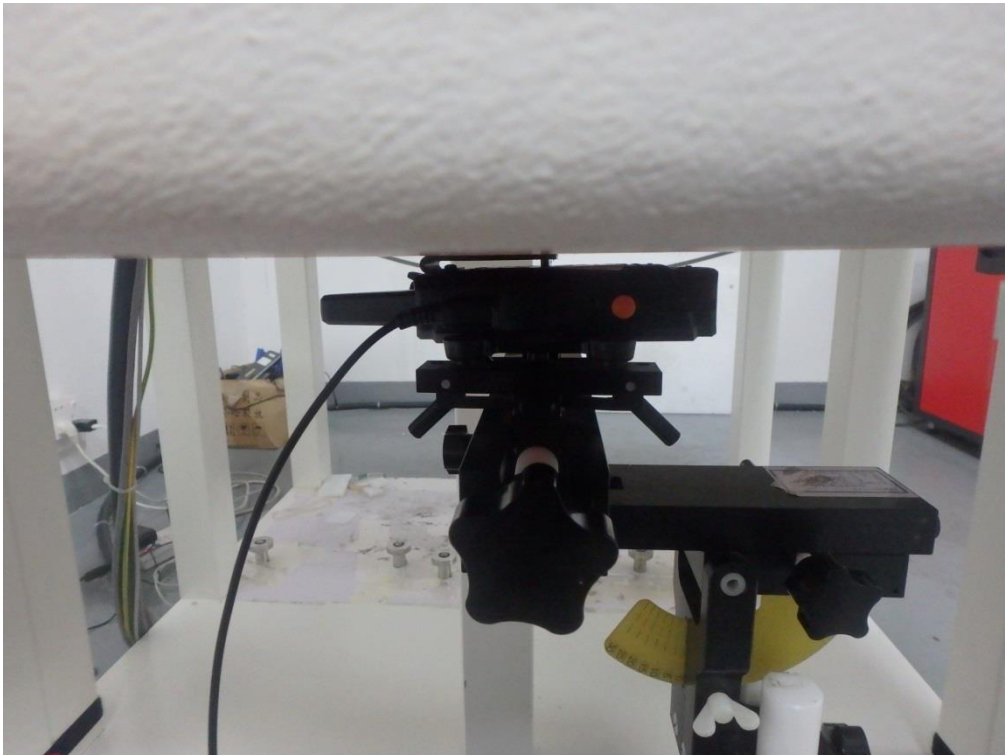

Test Setup Photos

Face Up with 2.5 cm Separation Distance.

Body Back Touch with all accessories

The thickness of EUT is 2.5 cm

Note : The headset is just for testing. This tested and electrically similar headsets may be used.