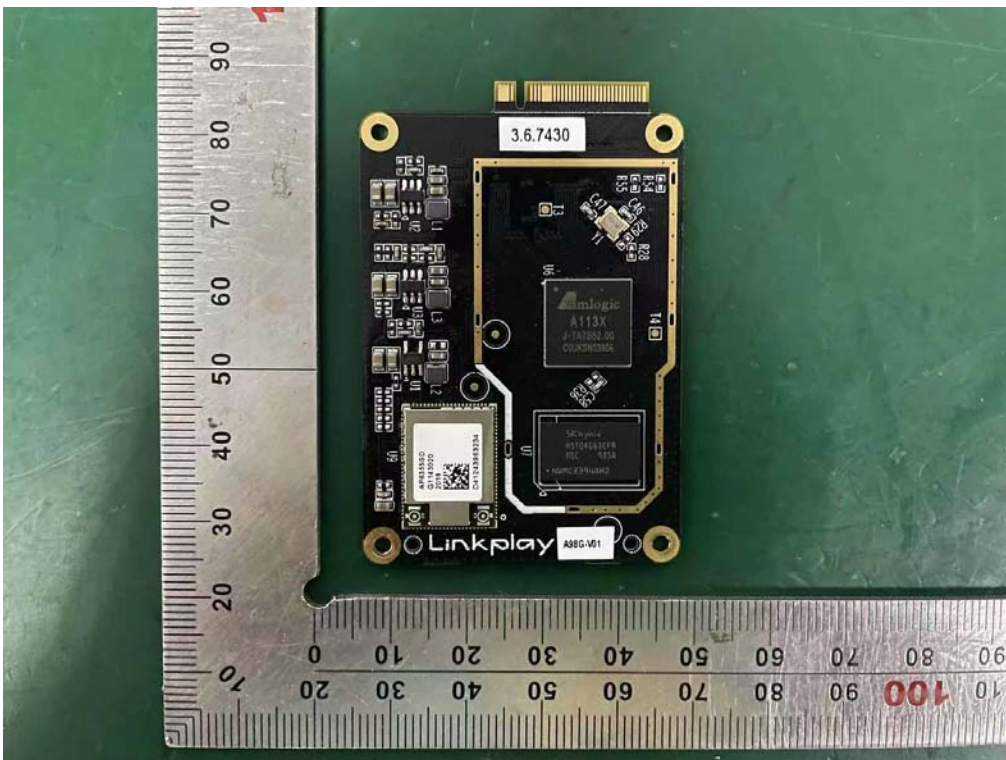

Internal photos
M/N: DRUMFIRE D-2

Internal photos
M/N: DRUMFIRE D-2

Internal photos
M/N: DRUMFIRE D-2

Wi-Fi/Bluetooth
antenna 1

Wi-Fi
antenna 2

Internal photos
M/N: DRUMFIRE D-2

Internal photos
M/N: DRUMFIRE D-2

Internal photos
M/N: DRUMFIRE D-2

Internal photos
M/N: DRUMFIRE D-2

Internal photos
M/N: DRUMFIRE D-2