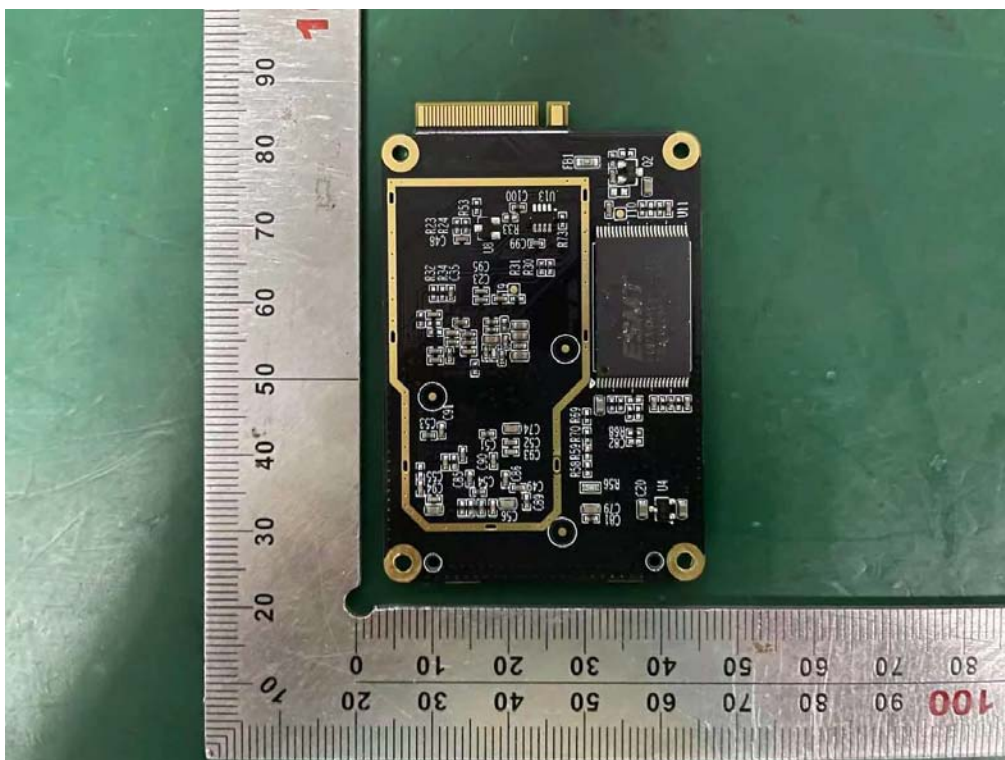

Internal photos
M/N: DRUMFIRE D-2

Internal photos
M/N: DRUMFIRE D-2

Internal photos
M/N: DRUMFIRE D-2

Wi-Fi/Bluetooth
antenna 1

Wi-Fi
antenna 2

Internal photos
M/N: DRUMFIRE D-2

Internal photos
M/N: DRUMFIRE D-2

Internal photos
M/N: DRUMFIRE D-2

Internal photos
M/N: DRUMFIRE D-2

Internal photos
M/N: DRUMFIRE D-2