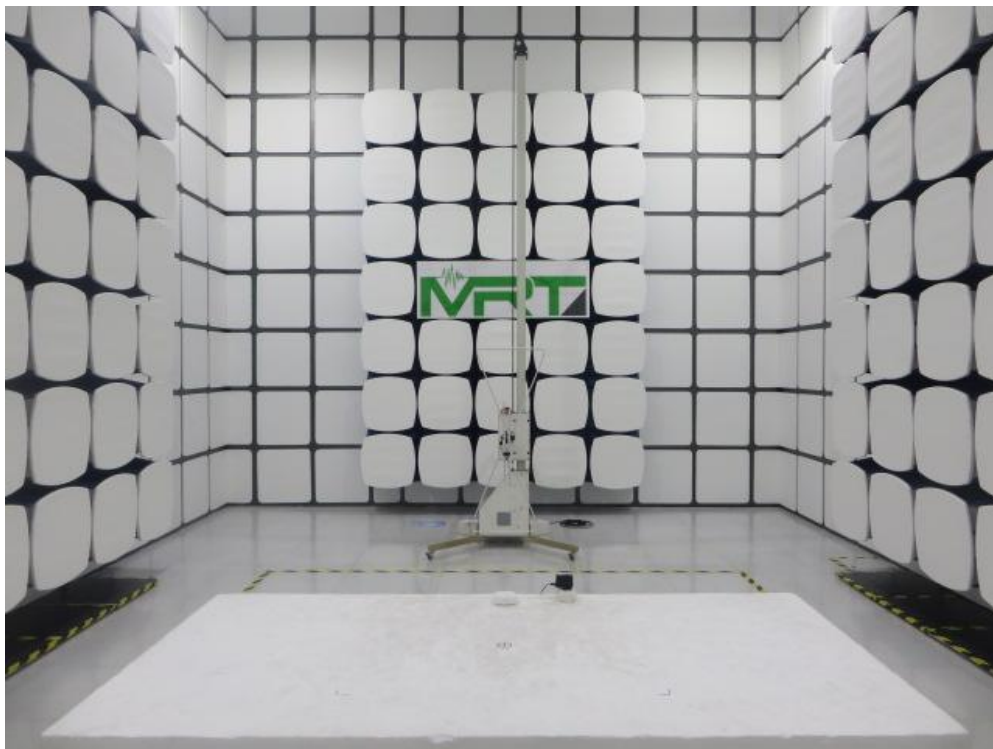

## FCC Part15C Test Setup Photo

Description: Front view of Conducted Emission Test Setup

Description: Back view of Conducted Emission Test Setup

Description: Radiated Emission Test Setup for 9kHz ~ 30MHz

Description: Radiated Emission Test Setup for 30MHz ~ 1GHz

Description: Radiated Emission Test Setup for 1GHz ~ 18GHz

Description: Radiated Emission Test Setup for 18GHz ~ 40GHz

## FCC Part15C Conducted Test Setup Photo

Description: Conducted Test Setup for ZigBee

Description: Conducted Test Setup for Wi-Fi