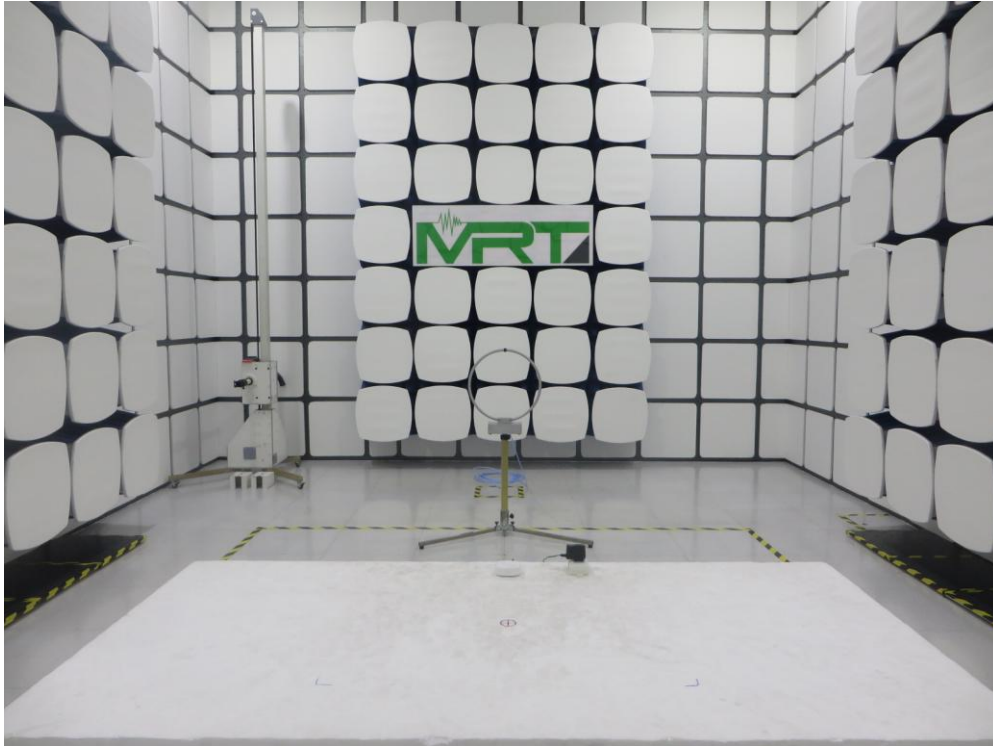

## FCC Part15C Test Setup Photo

Description: Front view of Conducted Emission Test Setup

Description: Back view of Conducted Emission Test Setup

Description: Radiated Emission Test Setup for 9kHz ~ 30MHz

Description: Radiated Emission Test Setup for 30MHz ~ 1GHz

Description: Radiated Emission Test Setup for 1GHz ~ 18GHz

Description: Radiated Emission Test Setup for 18GHz ~ 40GHz

## FCC Part15C Conducted Test Setup Photo

Description: Conducted Test Setup for ZigBee

Description: Conducted Test Setup for Wi-Fi