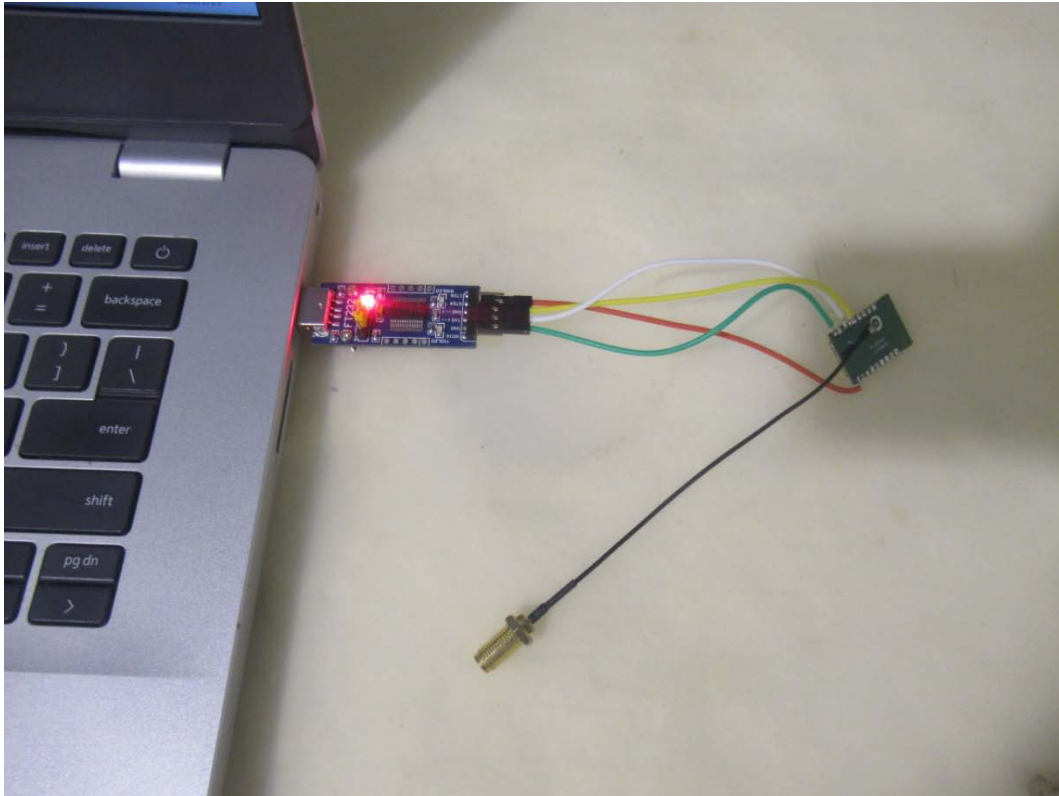

## ANNEX A: Part15C Test Setup

### A.1 Test Setup

9kHz-30MHz

30MHz-1GHz

1GHz-18GHz

18GHz - 26.5GHz

Picture 1 Radiated Emission Test Setup

Picture 2 Conducted Emission Test Setup