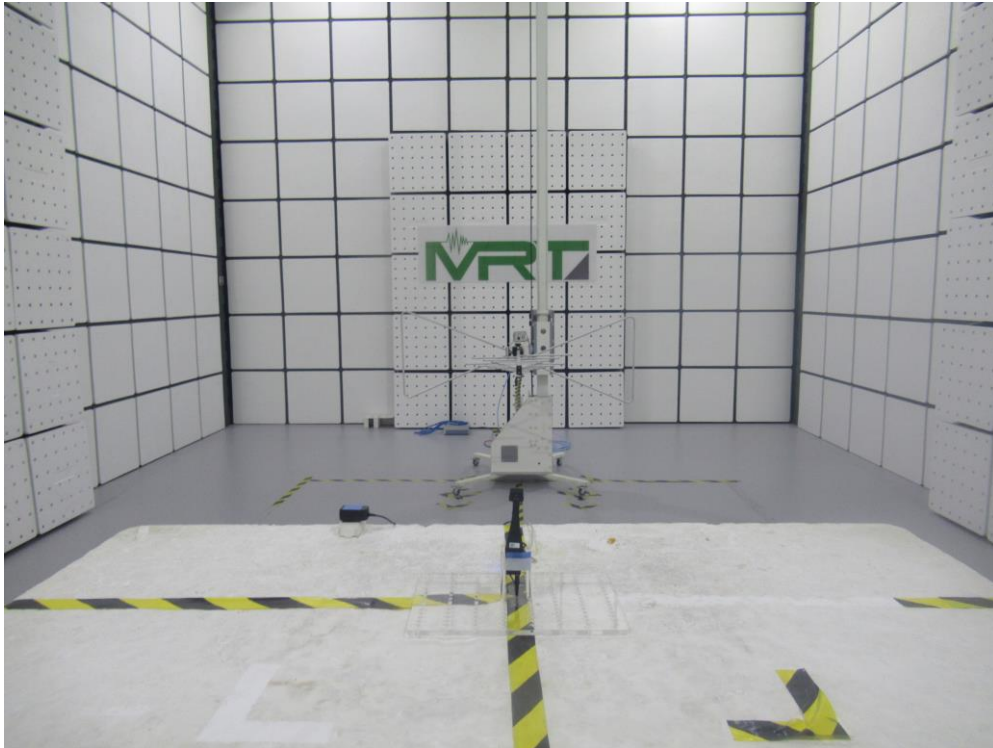

FCC PART 15C Test Setup Photo

Description: Front View Conducted Emission Test Setup for Power Port

Description: Back View Conducted Emission Test Setup for Power Port

Description: Radiated Spurious Emission Test Setup for Below 1GHz

Description: Radiated Spurious Emission Test Setup for Above 1GHz

Description: Conducted Test Setup