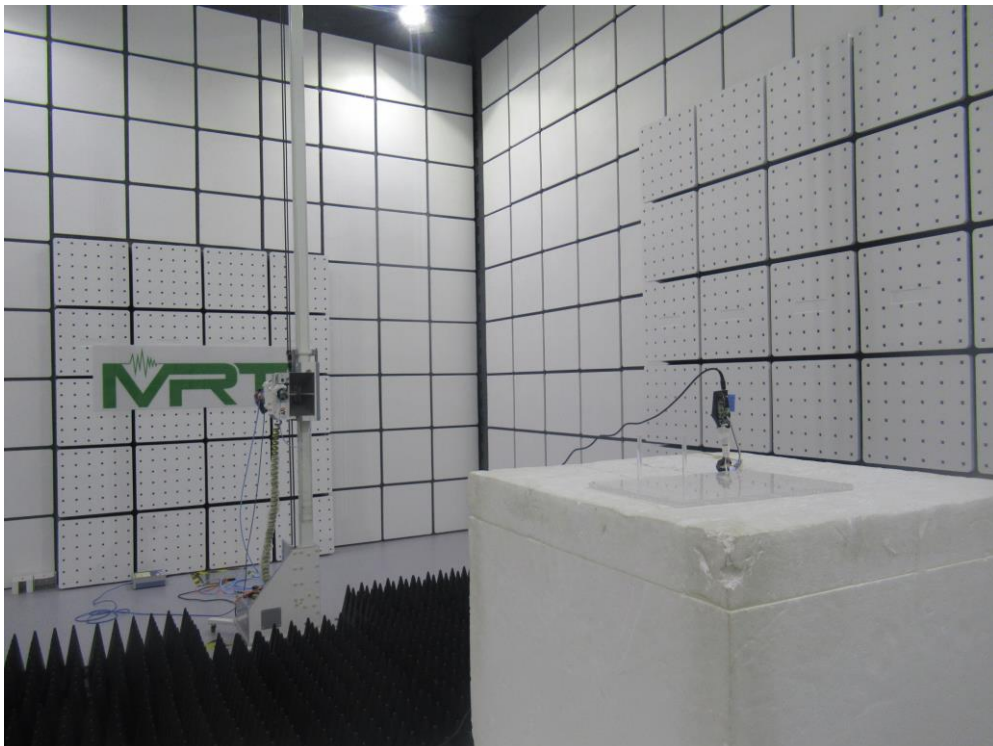

FCC PART 15C Test Setup Photo

Description: Front View Conducted Emission Test Setup for Power Port

Description: Back View Conducted Emission Test Setup for Power Port

Description: Radiated Spurious Emission Test Setup for Below 1GHz

Description: Radiated Spurious Emission Test Setup for Above 1GHz

Description: Conducted Test Setup