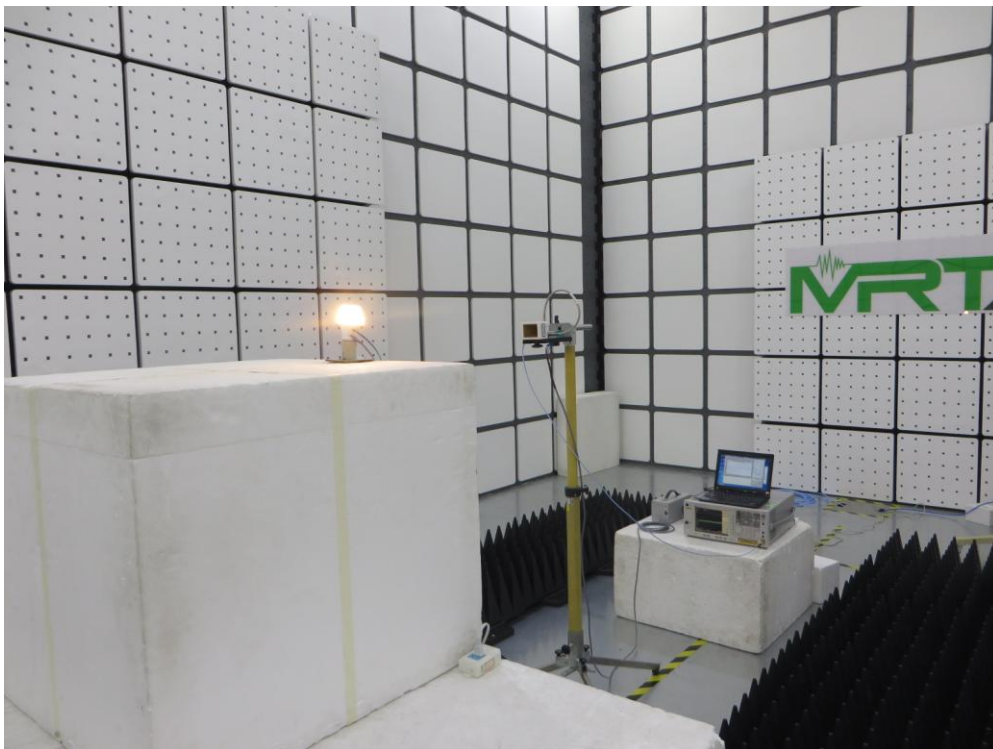

FCC Part 15C Test Setup Photo

Description: Front View of the Conducted Emission Test Setup for 0.15kHz ~ 30MHz

Description: Back View of the Conducted Emission Test Setup for 0.15kHz ~ 30MHz

Description: Radiated Emission Test Setup for 9kHz ~ 30MHz

Description: Radiated Emission Test Setup for 30MHz ~ 1GHz

Description: Radiated Emission Test Setup for 1GHz ~ 18GHz

Description: Radiated Emission Test Setup for 18GHz ~ 25GHz

Description: Conducted Test Setup