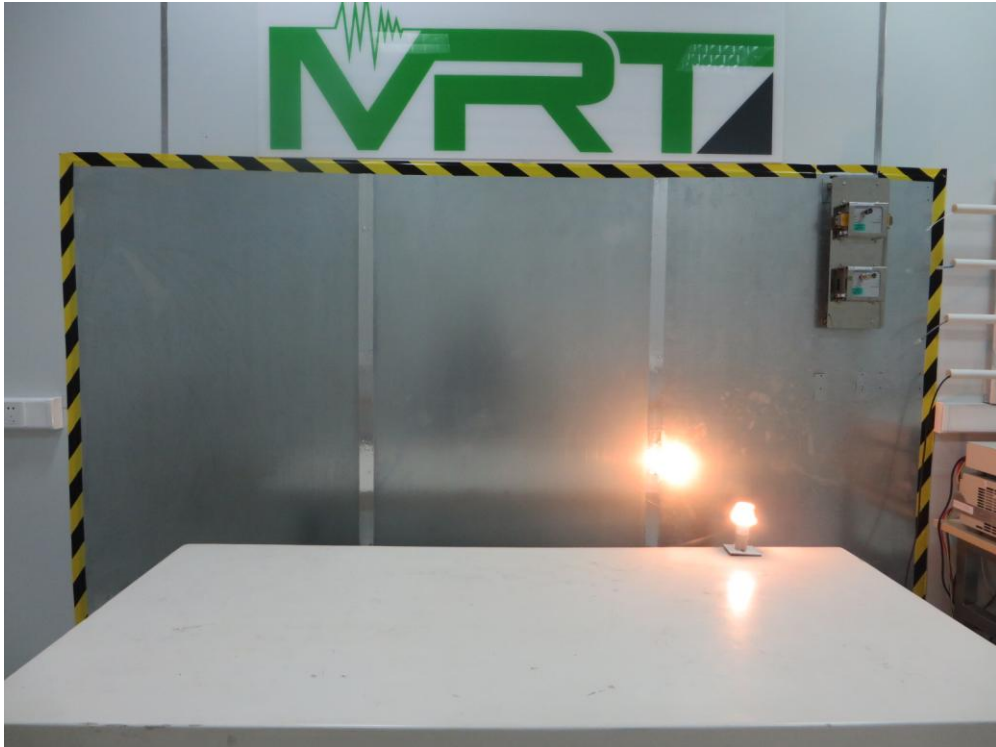

FCC Part 15C Test Setup Photo

Description: Front View of the Conducted Emission Test Setup for 0.15kHz ~ 30MHz

Description: Back View of the Conducted Emission Test Setup for 0.15kHz ~ 30MHz

Description: Radiated Emission Test Setup for 9kHz ~ 30MHz