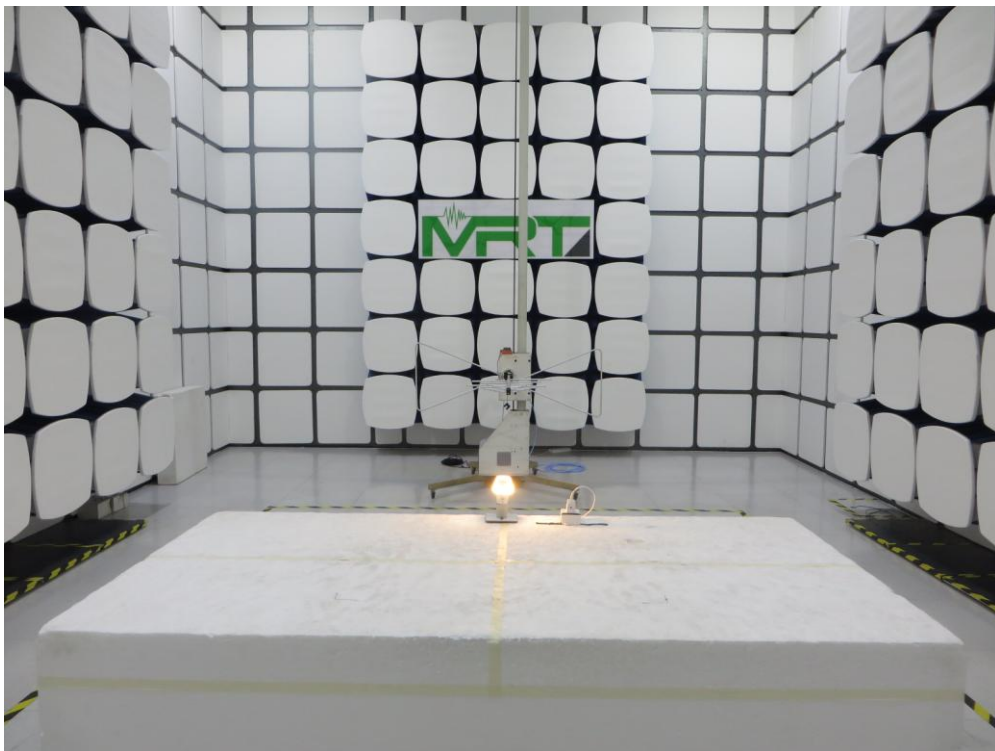

FCC Part 15C Test Setup Photo

Description: Front View of the Conducted Emission Test Setup for 0.15kHz ~ 30MHz

Description: Back View of the Conducted Emission Test Setup for 0.15kHz ~ 30MHz

Description: Radiated Emission Test Setup for 9kHz ~ 30MHz

Description: Radiated Emission Test Setup for 30MHz ~ 1GHz

Description: Radiated Emission Test Setup for 1GHz ~ 18GHz

Description: Radiated Emission Test Setup for 18GHz ~ 25GHz

Description: Conducted Test Setup