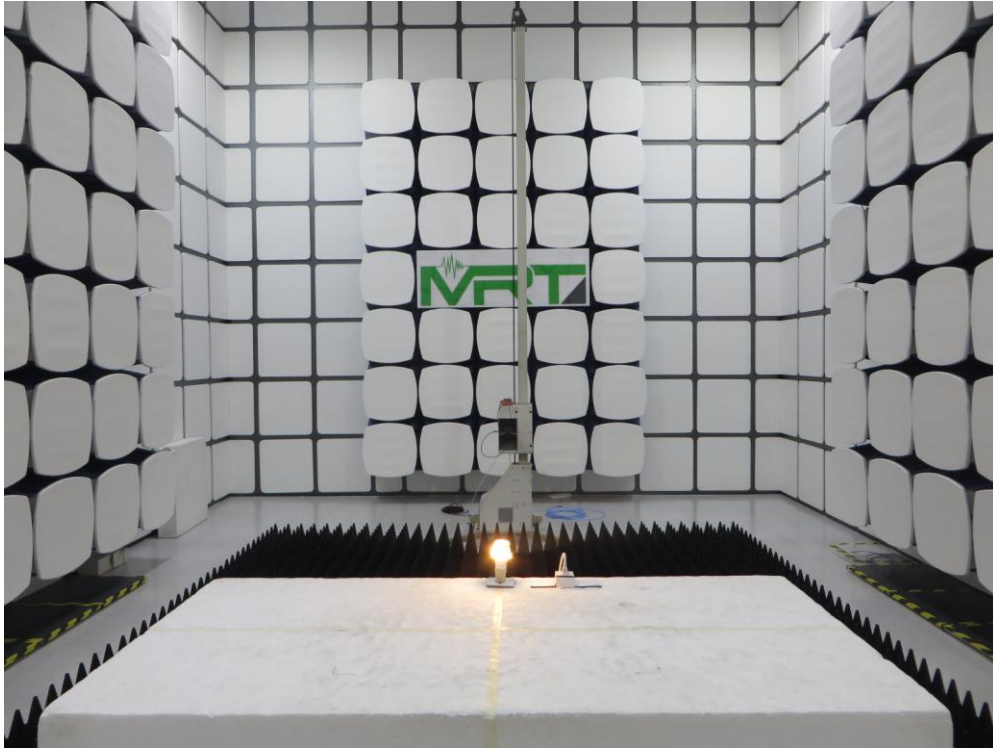

FCC Part 15C Test Setup Photo

Description: Front View of the Conducted Emission Test Setup for 0.15kHz ~ 30MHz

Description: Back View of the Conducted Emission Test Setup for 0.15kHz ~ 30MHz

Description: Radiated Emission Test Setup for 9kHz ~ 30MHz

Description: Radiated Emission Test Setup for 30MHz ~ 1GHz

Description: Radiated Emission Test Setup for 1GHz ~ 18GHz

Description: Radiated Emission Test Setup for 18GHz ~ 25GHz

Description: Conducted Test Setup