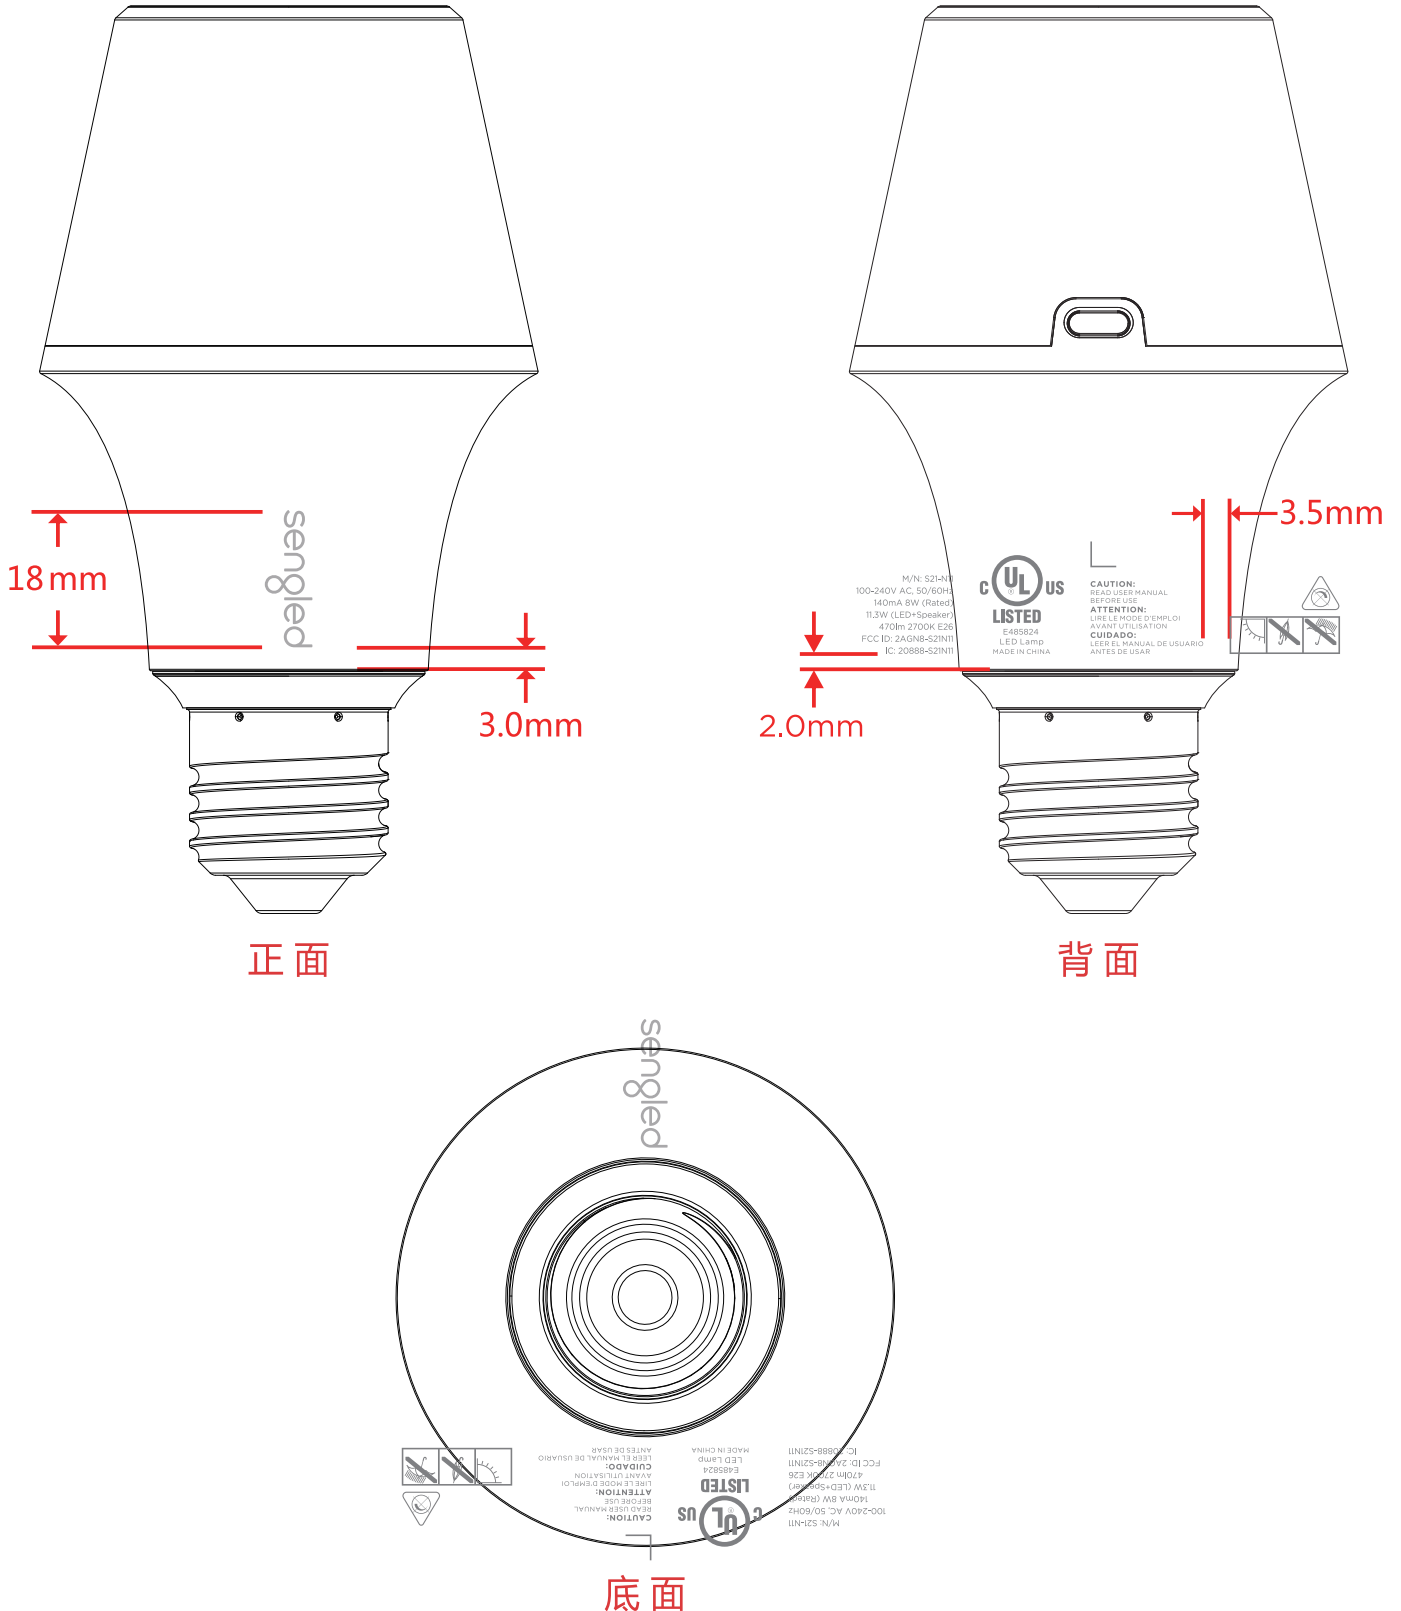

Project: S21-N11

Project team

Version

Remark

Part name: housing
Drawing No.: 90084

Doc Creator: Wade Bao
Check:
Approve:

1.0: 2016-12-07

1.0:

移印内容及尺寸图 SCALE 1 : 1

技术要求：移印颜色为潘通冷灰06C (PT cool gray 6C)