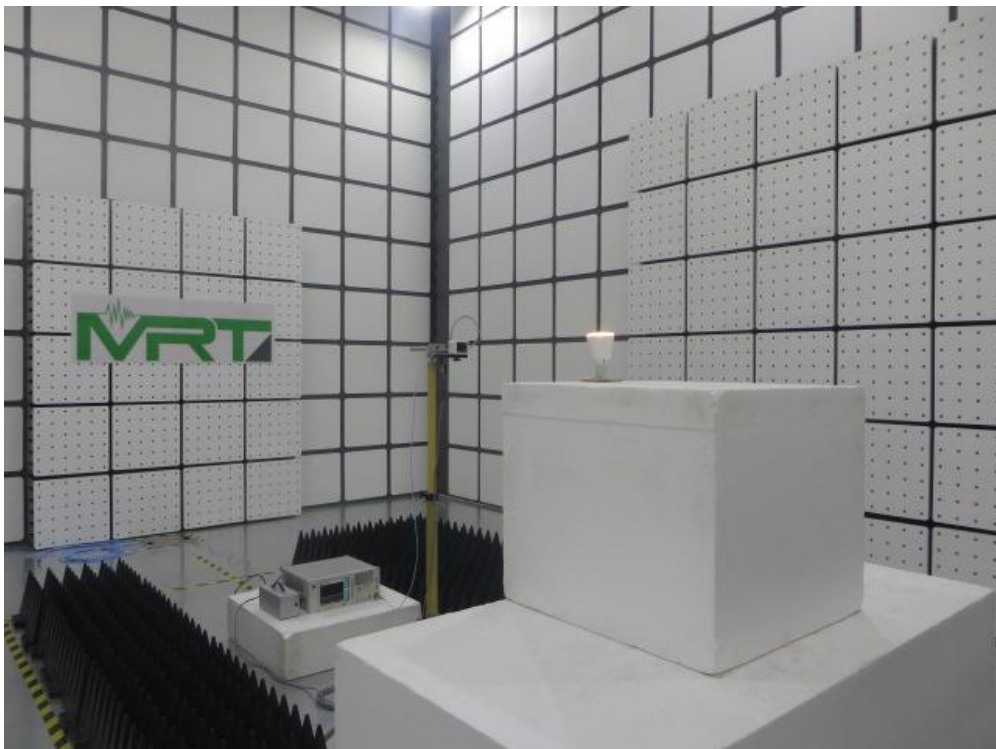

Test Setup Photo

Description: Front View of the Conducted Emission Test Setup for 0.15kHz ~ 30MHz

Description: Back View of the Conducted Emission Test Setup for 0.15kHz ~ 30MHz

Description: Radiated Emission Test Setup for 9kHz ~ 30MHz

Description: Radiated Emission Test Setup for 30MHz ~ 1GHz

Description: Radiated Emission Test Setup for 1GHz ~ 18GHz

Description: Radiated Emission Test Setup for 18GHz ~ 40GHz

Description: Conducted Test Setup