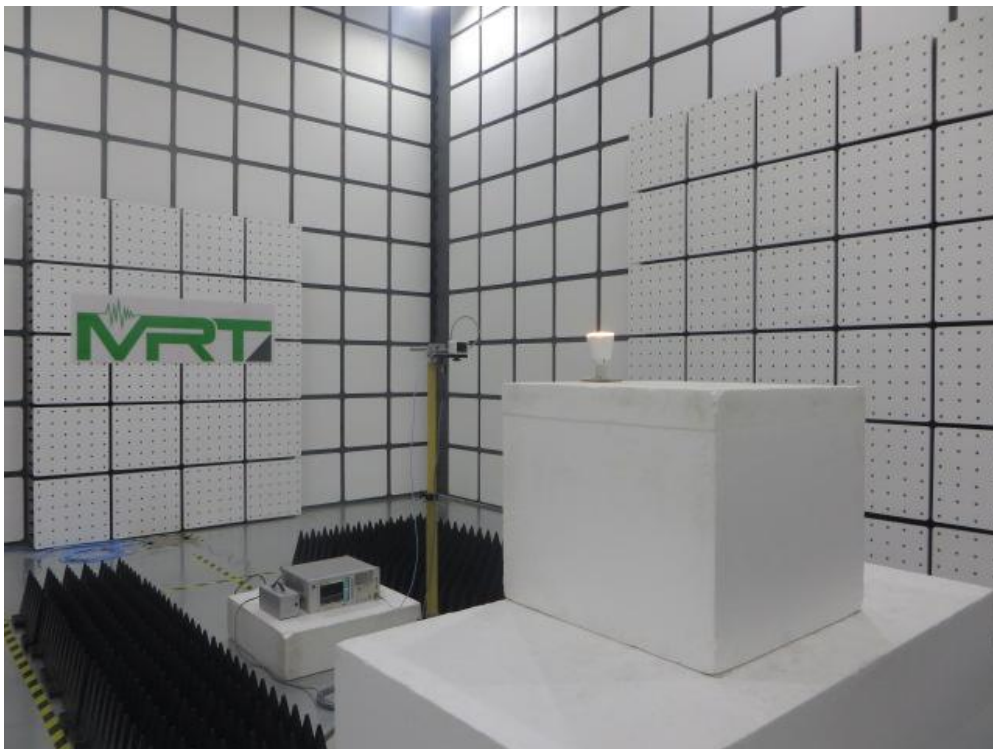

Test Setup Photo

Description: Front View of the Conducted Emission Test Setup for 0.15kHz ~ 30MHz

Description: Back View of the Conducted Emission Test Setup for 0.15kHz ~ 30MHz

Description: Radiated Emission Test Setup for 9kHz ~ 30MHz

Description: Radiated Emission Test Setup for 30MHz ~ 1GHz

Description: Radiated Emission Test Setup for 1GHz ~ 18GHz

Description: Radiated Emission Test Setup for 18GHz ~ 40GHz

Description: Conducted Test Setup