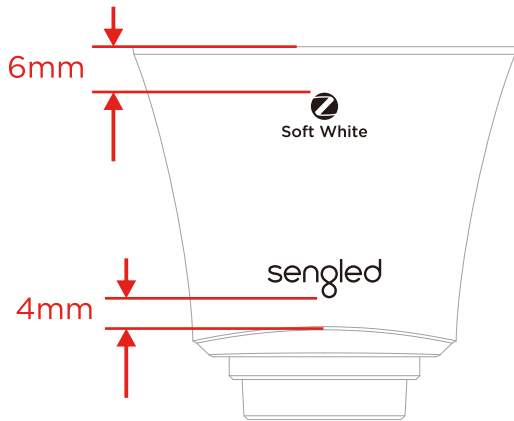

Drawing No.:

Check:

Approve:

正面

背面

底面

SCALE 1:1

Soft White 11.3x5.9mm

sengled 15x5.2mm

zigbee 7x11.4mm

12x20.8mm 17x27.5mm

UL LISTED E485824 LED Lamp MADE IN CHINA

整体尺寸22x20.8mm

图文颜色为灰色 (参考潘通冷灰6C-PT cool gray 6C)