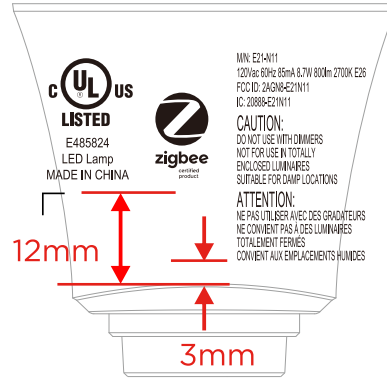

Drawing No.:

Check:

Approve:

正面

背面

底面

SCALE 1:1

Soft White 11.3x5.9mm

sengled 15x5.2mm

zigbee 7x11.4mm

12x20.8mm 17x27.5mm

UL LISTED E485824 LED Lamp MADE IN CHINA

整体尺寸22x20.8mm

图文颜色为灰色 (参考潘通冷灰6C-PT cool gray 6C)