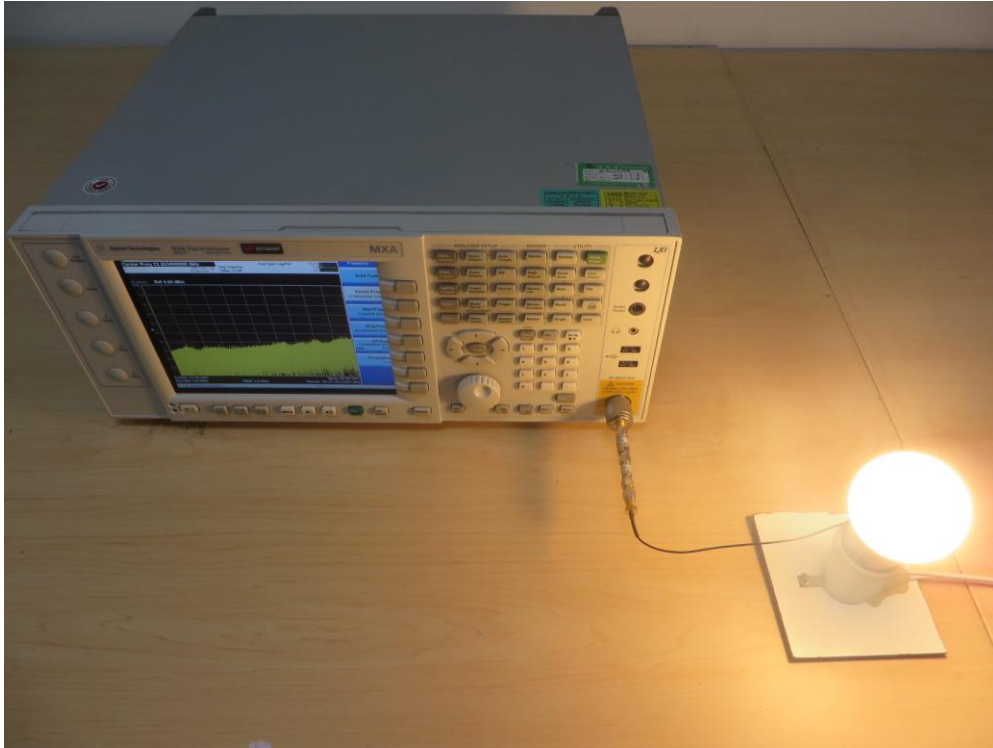

FCC Part 15C Test Setup Photo

Description: Front View of the Conducted Emission Test Setup for 0.15kHz ~ 30MHz

Description: Back View of the Conducted Emission Test Setup for 0.15kHz ~ 30MHz

Description: Radiated Emission Test Setup for 9kHz ~ 30MHz

Description: Radiated Emission Test Setup for 30MHz ~ 1GHz

Description: Radiated Emission Test Setup for 1GHz ~ 18GHz

Description: Radiated Emission Test Setup for 18GHz ~ 40GHz

Description: Conducted Test Setup

Description: Conducted Test Setup