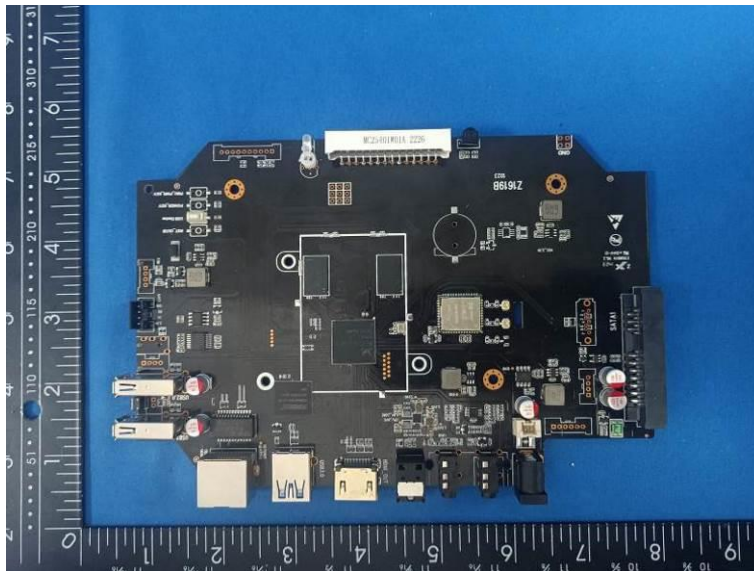

Internal Photos of the EUT

ZD23D, Z9X PRO Photo 1

Photo 2

Antenna 1
External Antenna
2.4G/5.2G/5.8GWIFI

Antenna 0
External Antenna
BT/2.4G/5.2G/5.8G
WIFI

Photo 3

Photo 4

Photo 5

Photo 6

Photo 7

Photo 8

Z20 PRO Photo 9

Photo 10

Photo 11

Photo 12

Photo 13