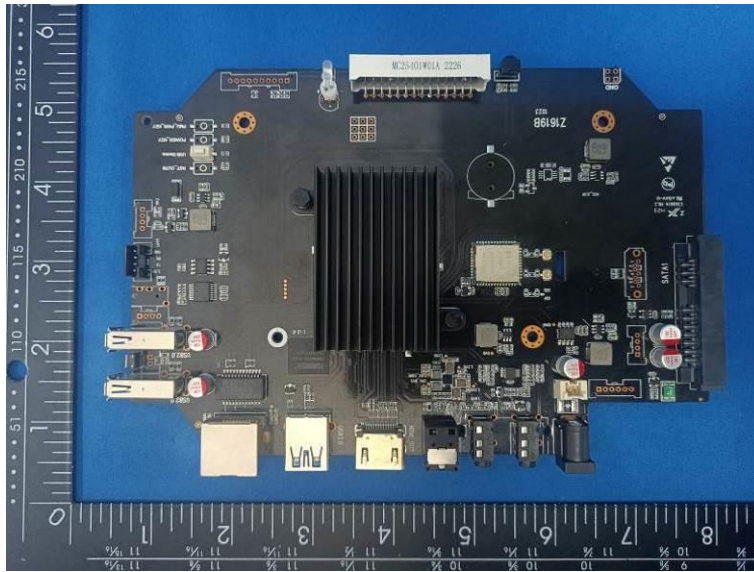

Internal Photos of the EUT

ZD23D, Z9X PRO Photo 1

Photo 2

Antenna 1
External Antenna
2.4G/5.2G/5.8GWIFI

Antenna 0
External Antenna
BT/2.4G/5.2G/5.8G
WIFI

Photo 3

Photo 4

Photo 5

Photo 6

Photo 7

Photo 8

Z20 PRO Photo 9

Photo 10

Photo 11

Photo 12

Photo 13