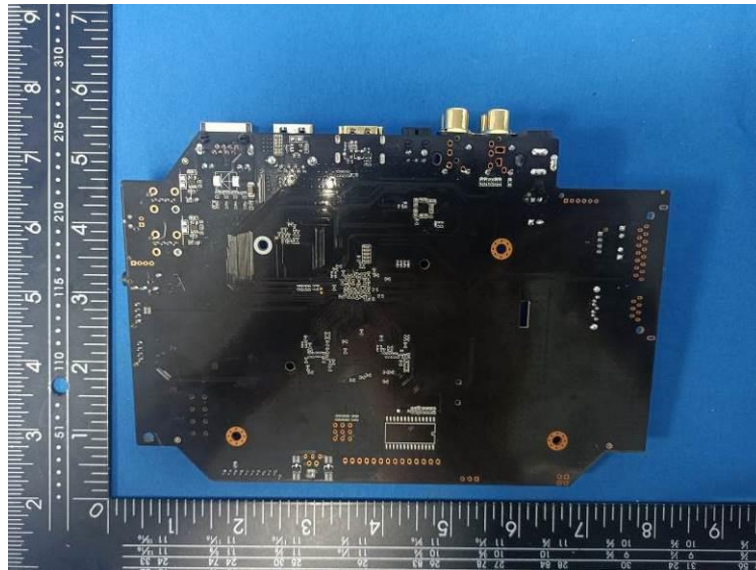

Internal Photos of the EUT

ZD23D, Z9X PRO Photo 1

Photo 2

Antenna 1
External Antenna
2.4G/5.2G/5.8GWIFI

Antenna 0
External Antenna
BT/2.4G/5.2G/5.8G
WIFI

Photo 3

Photo 4

Photo 5

Photo 6

Photo 7

Photo 8

Z20 PRO Photo 9

Photo 10

Photo 11

Photo 12

Photo 13