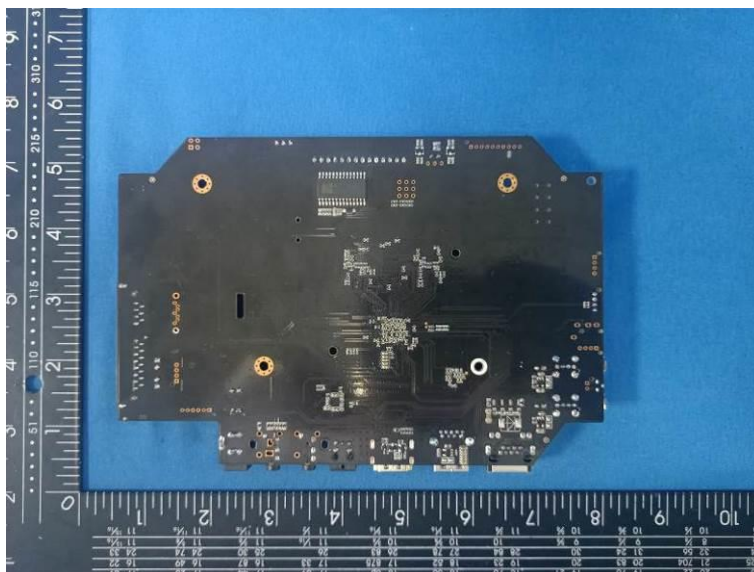

Internal Photos of the EUT

ZD23D, Z9X PRO Photo 1

Photo 2

Antenna 1
External Antenna
2.4G/5.2G/5.8GWIFI

Antenna 0
External Antenna
BT/2.4G/5.2G/5.8G
WIFI

Photo 3

Photo 4

Photo 5

Photo 6

Photo 7

Photo 8

Z20 PRO Photo 9

Photo 10

Photo 11

Photo 12

Photo 13