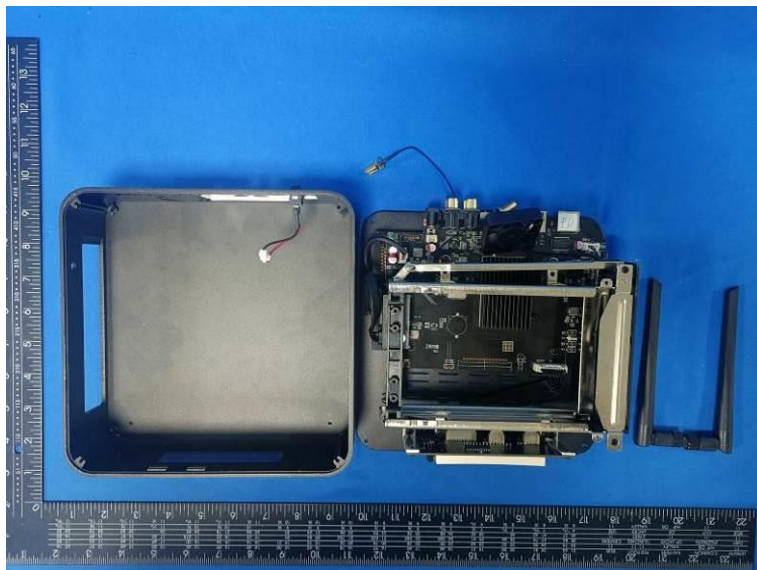

Internal Photos of the EUT

ZD23D, Z9X PRO Photo 1

Photo 2

Antenna 1
External Antenna
2.4G/5.2G/5.8GWIFI

Antenna 0
External Antenna
BT/2.4G/5.2G/5.8G
WIFI

Photo 3

Photo 4

Photo 5

Photo 6

Photo 7

Photo 8

Z20 PRO Photo 9

Photo 10

Photo 11

Photo 12

Photo 13