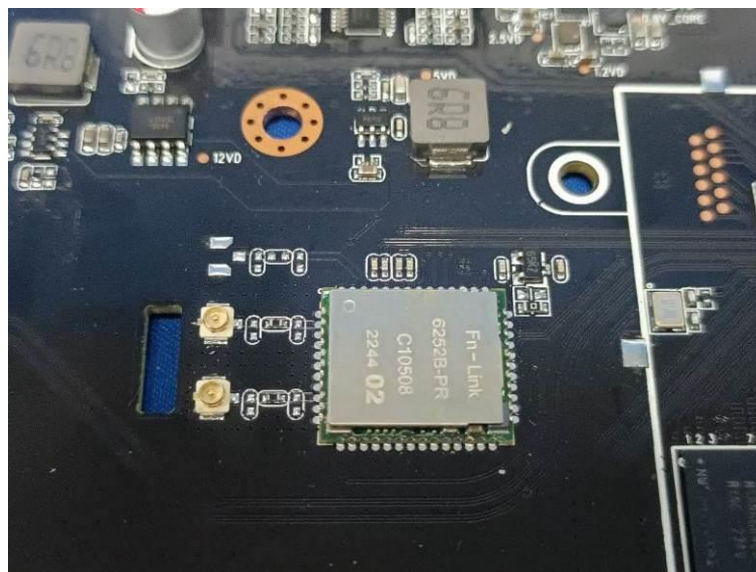

Internal Photos of the EUT

ZD23D, Z9X PRO Photo 1

Photo 2

Antenna 1
External Antenna
2.4G/5.2G/5.8GWIFI

Antenna 0
External Antenna
BT/2.4G/5.2G/5.8G
WIFI

Photo 3

Photo 4

Photo 5

Photo 14

Photo 15

Photo 16

Photo 17

Photo 18

Photo 19