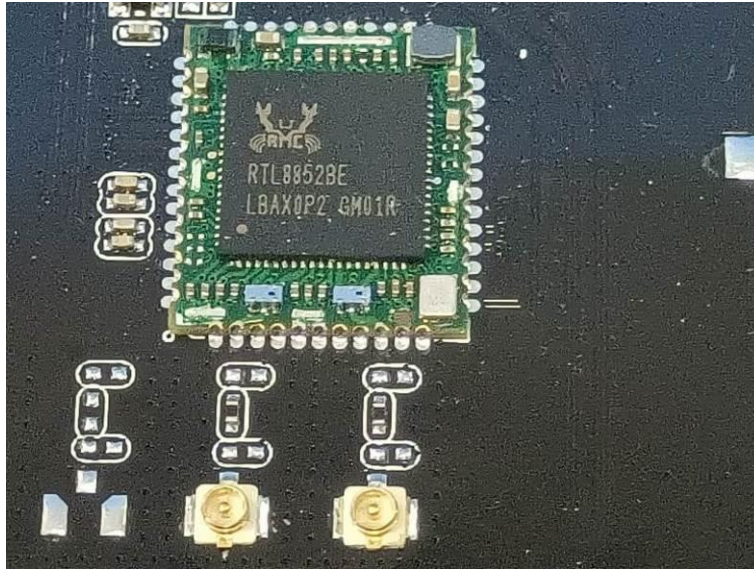

Internal Photos of the EUT

ZD23D, Z9X PRO Photo 1

Photo 2

Antenna 1
External Antenna
2.4G/5.2G/5.8GWIFI

Antenna 0
External Antenna
BT/2.4G/5.2G/5.8G
WIFI

Photo 3

Photo 4

Photo 5

Photo 6

Photo 7

Photo 8

Z20 PRO Photo 9

Photo 10

Photo 11

Photo 12

Photo 13

Photo 14

Photo 15

Photo 16

Photo 17

Photo 18

Photo 19