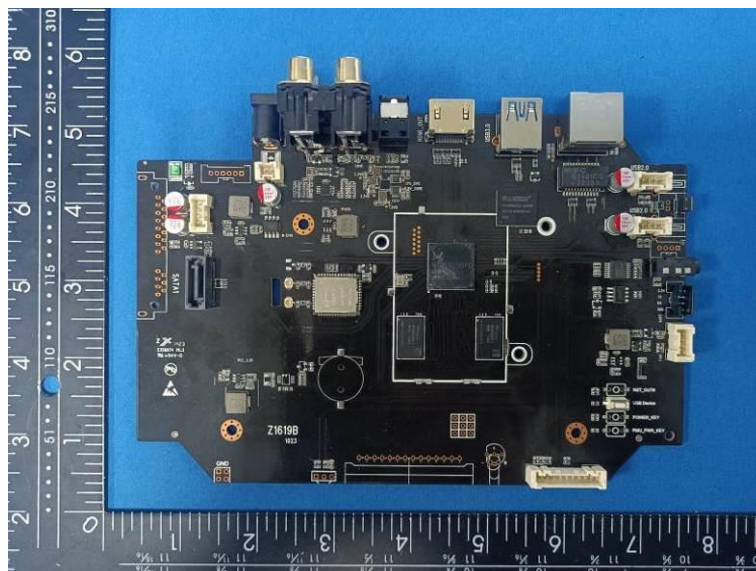

Internal Photos of the EUT

ZD23D, Z9X PRO Photo 1

Photo 2

Antenna 1
External Antenna
2.4G/5.2G/5.8GWIFI

Antenna 0
External Antenna
BT/2.4G/5.2G/5.8G
WIFI

Photo 3

Photo 4

Photo 5

Photo 6

Photo 7

Photo 8

Z20 PRO Photo 9

Photo 10

Photo 11

Photo 12

Photo 13

Photo 14

Photo 15

Photo 16

Photo 17

Photo 18

Photo 19