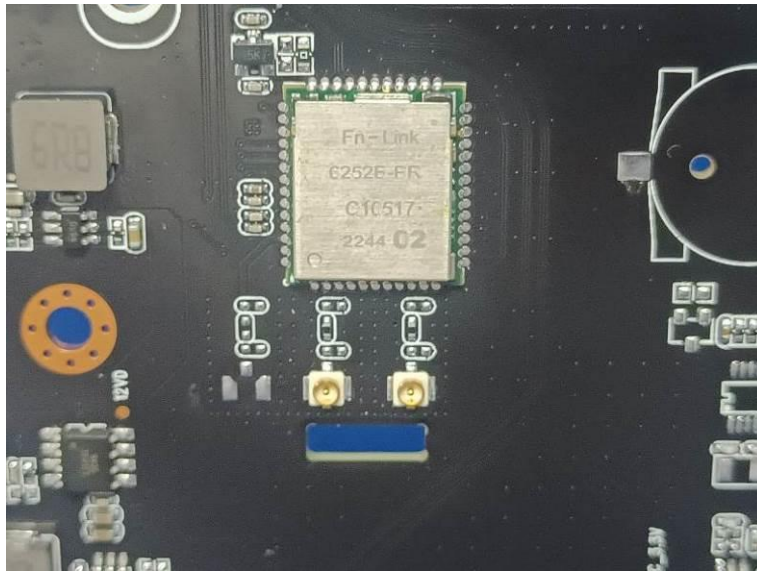

Internal Photos of the EUT

ZD23D, Z9X PRO Photo 1

Photo 2

Antenna 1
External Antenna
2.4G/5.2G/5.8GWIFI

Antenna 0
External Antenna
BT/2.4G/5.2G/5.8G
WIFI

Photo 3

Photo 4

Photo 5

Photo 6

Photo 7

Photo 8

Z20 PRO Photo 9

Photo 10

Photo 11

Photo 12

Photo 13