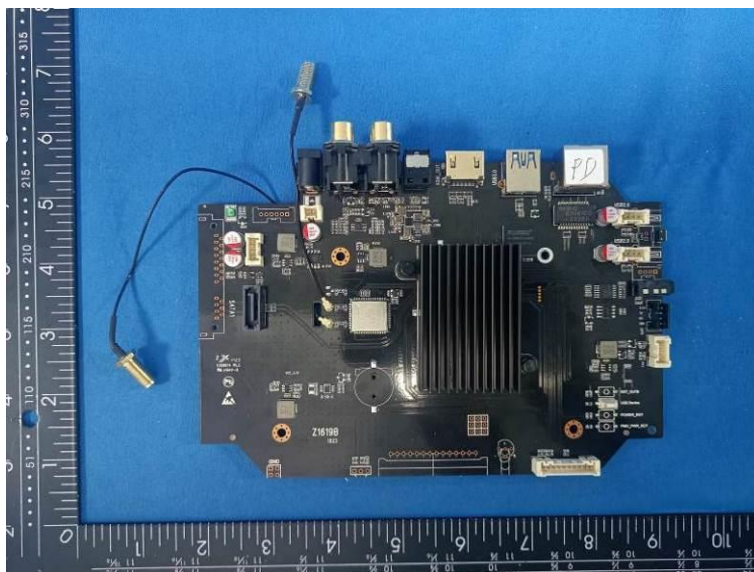

Internal Photos of the EUT

ZD23D, Z9X PRO Photo 1

Photo 2

Antenna 1
External Antenna
2.4G/5.2G/5.8GWIFI

Antenna 0
External Antenna
BT/2.4G/5.2G/5.8G
WIFI

Photo 3

Photo 4

Photo 5

Photo 6

Photo 7

Photo 8

Z20 PRO Photo 9

Photo 10

Photo 11

Photo 12

Photo 13