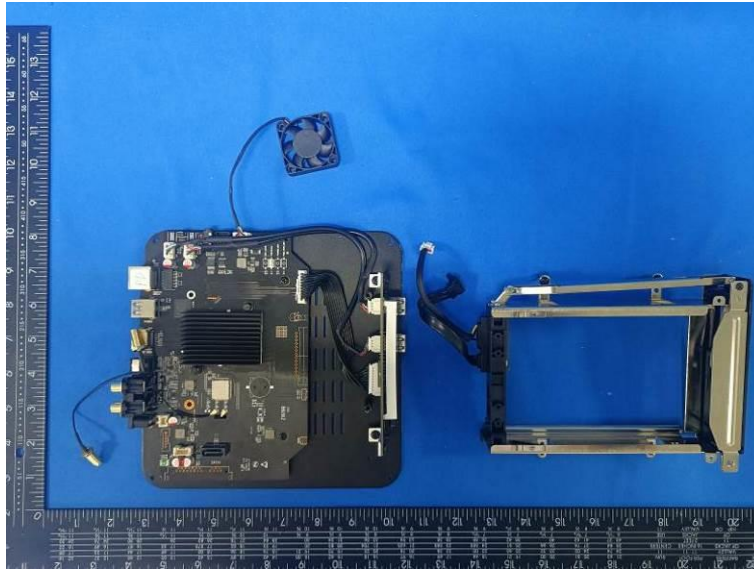

Internal Photos of the EUT

ZD23D, Z9X PRO Photo 1

Photo 2

Antenna 1
External Antenna
2.4G/5.2G/5.8GWIFI

Antenna 0
External Antenna
BT/2.4G/5.2G/5.8G
WIFI

Photo 3

Photo 4

Photo 5

Photo 6

Photo 7

Photo 8

Z20 PRO Photo 9

Photo 10

Photo 11

Photo 12

Photo 13