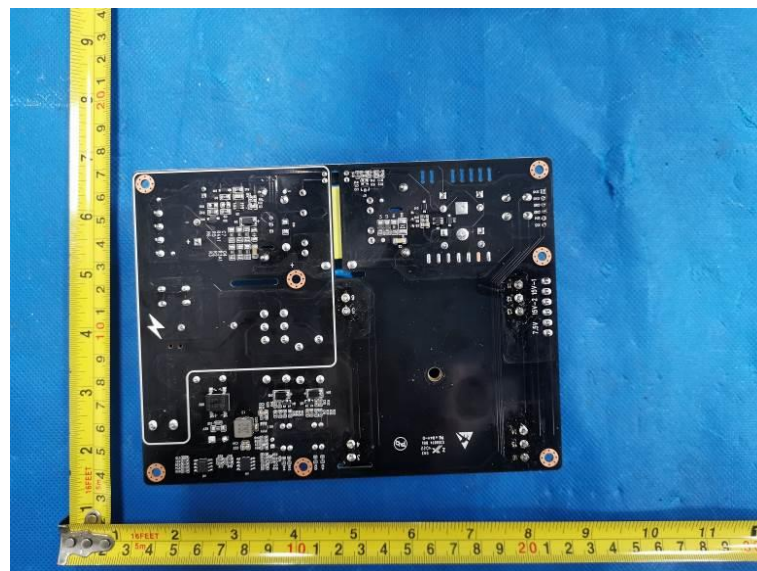

# Internal Photos of the EUT

U19BG, UHD5000 Photo 1

Photo 2

Photo 3

Photo 4

Photo 5

Photo 6

Photo 7

Photo 8

Z20 PRO Photo 9

Photo 10

Photo 11

Photo 12

Photo 13

Photo 14

Photo 15

Photo 16

Photo 17

Photo 18

Photo 19

Antenna 1  
2.4G/5GWIFI  
External Antenna

Antenna 0  
BT/2.4G/5G  
WIFI External  
Antenna

Photo 20

Photo 21