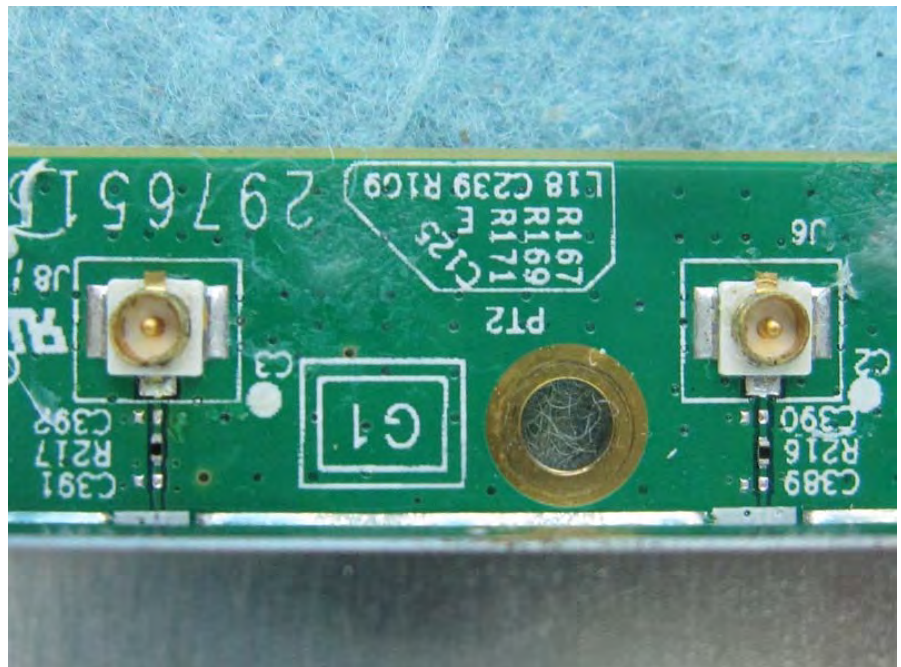

Brand Name: EVEREST™ Network Solutions Model Name: TRM9995G

Ant. Set 3