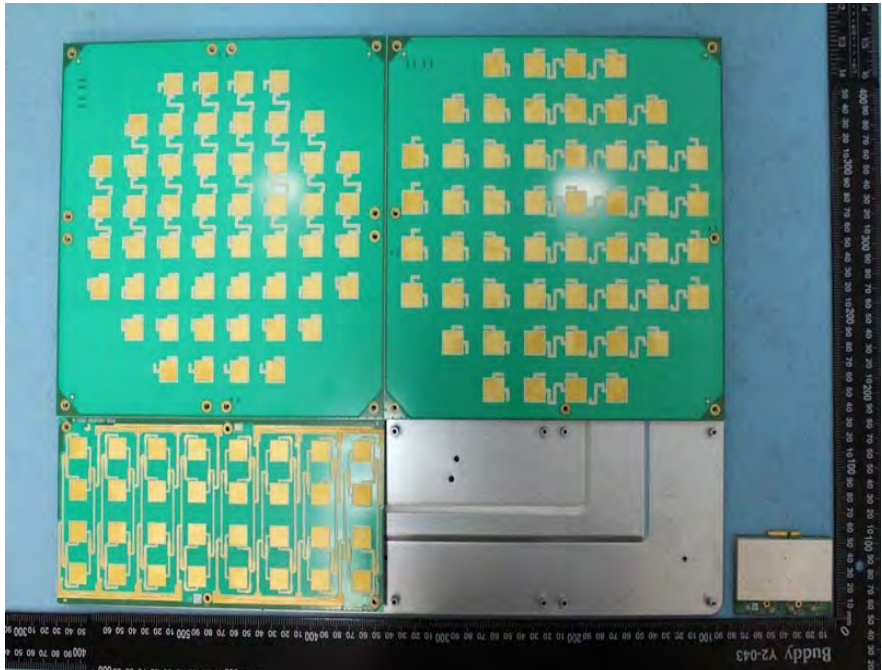

Brand Name: EVEREST™ Network Solutions Model Name: TRM9995G

Ant. Set 3