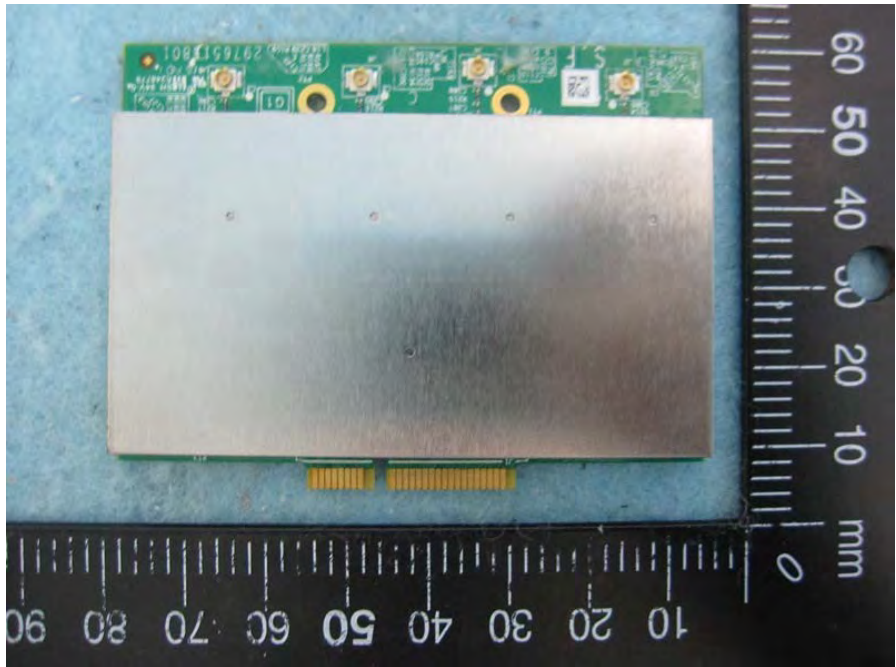

Brand Name: EVEREST™ Network Solutions Model Name: TRM9995G

Ant. Set 3