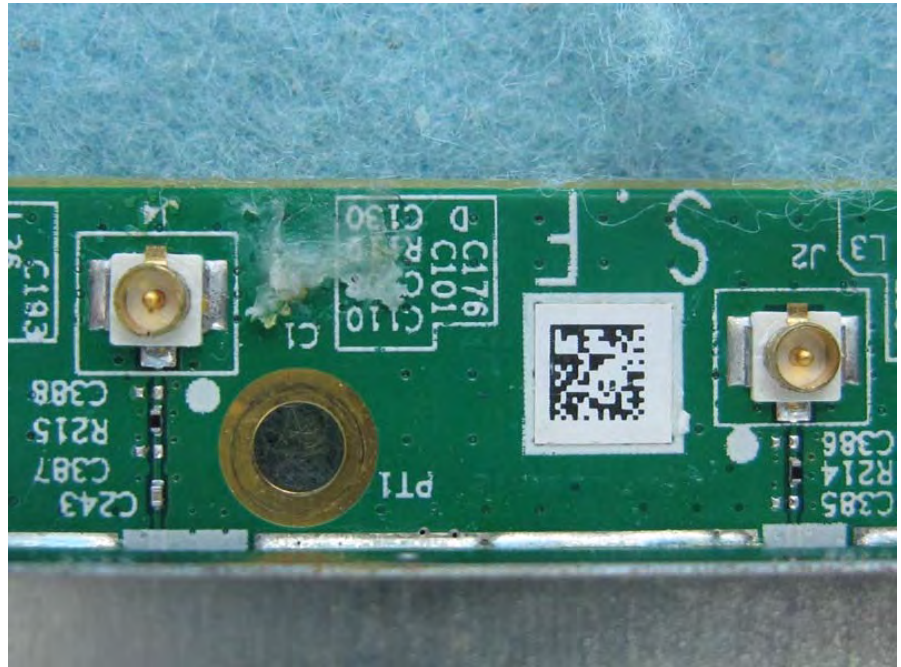

Brand Name: EVEREST™ Network Solutions Model Name: TRM9995G

Ant. Set 3