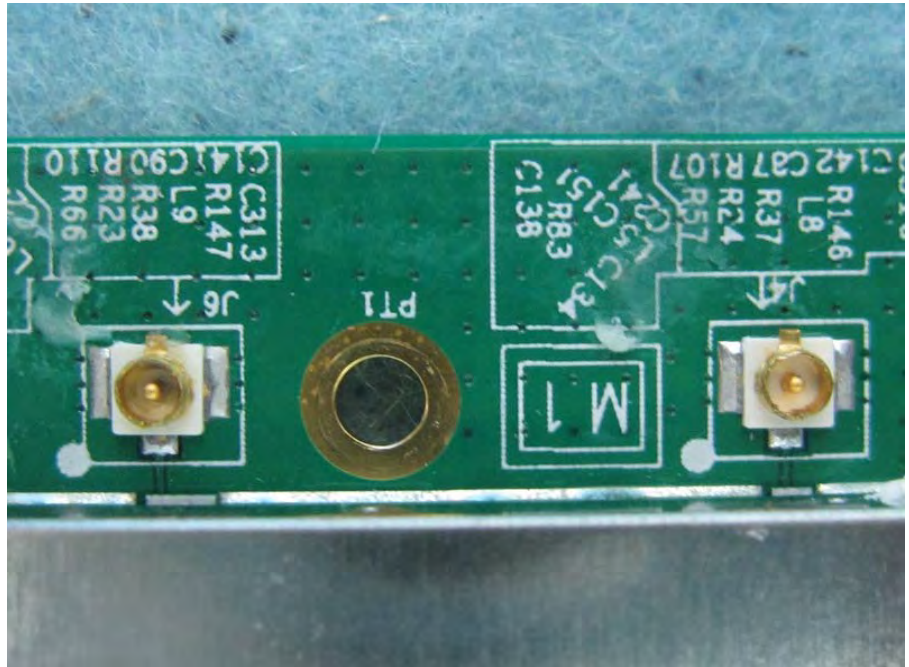

Brand Name: EVEREST™ Network Solutions Model Name: TRM9992G

Ant. 3

Part Number:

PCA-000045-000-X