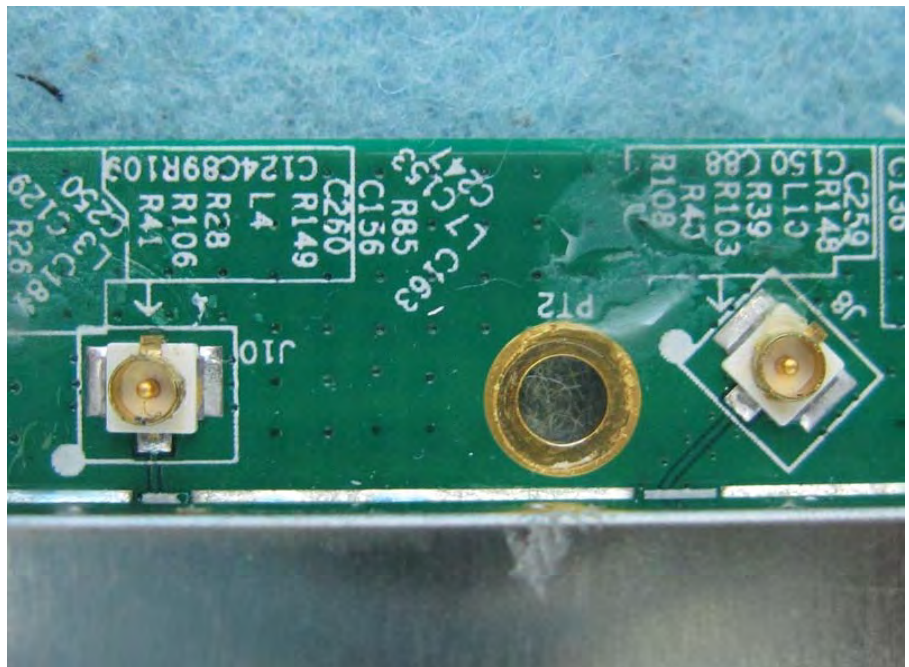

Brand Name: EVEREST™ Network Solutions Model Name: TRM9992G

Ant. 3

Part Number:

PCA-000045-000-X