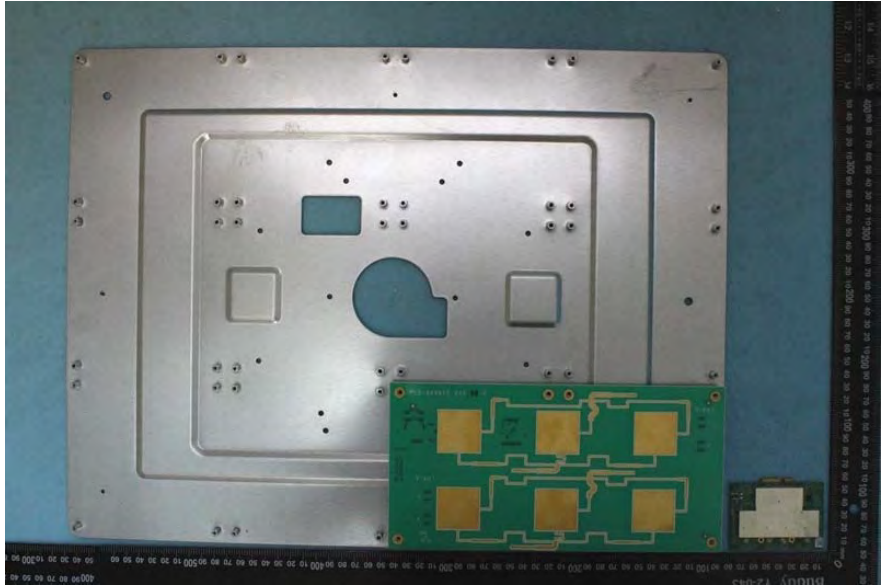

Brand Name: EVEREST™ Network Solutions Model Name: TRM9992G

Ant. 3

Part Number:

PCA-000045-000-X